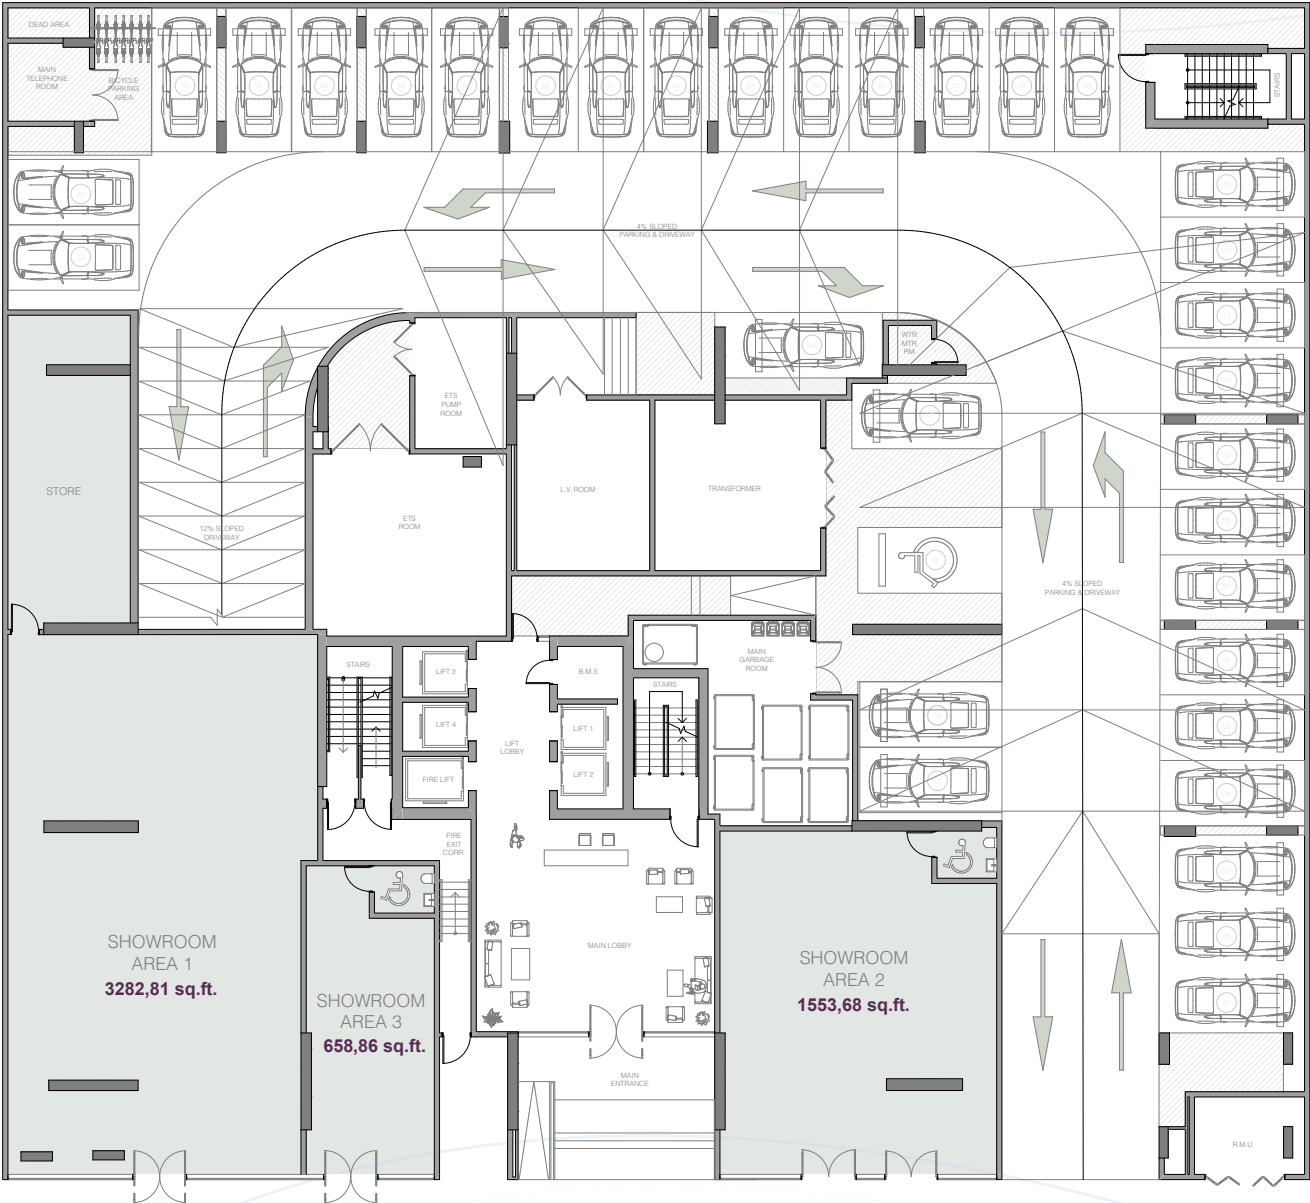

# Floor Plans

**GOUND FLOOR PLAN**  
**FLOOR G**

# TYPICAL FLOOR PLAN FLOOR 1

TYPICAL FLOOR PLAN  
FLOOR 2-21

JVT COMMUNITY, POOL VIEW

DUBAI INTERNATIONAL CRICKET STADIUM,  
DUBAI SPORT CITY, JUMEIRAH GOLF ESTATES

FIVE HOTEL, JVT COMMUNITY

JVC COMMUNITY, AL BARSHA SOUTH