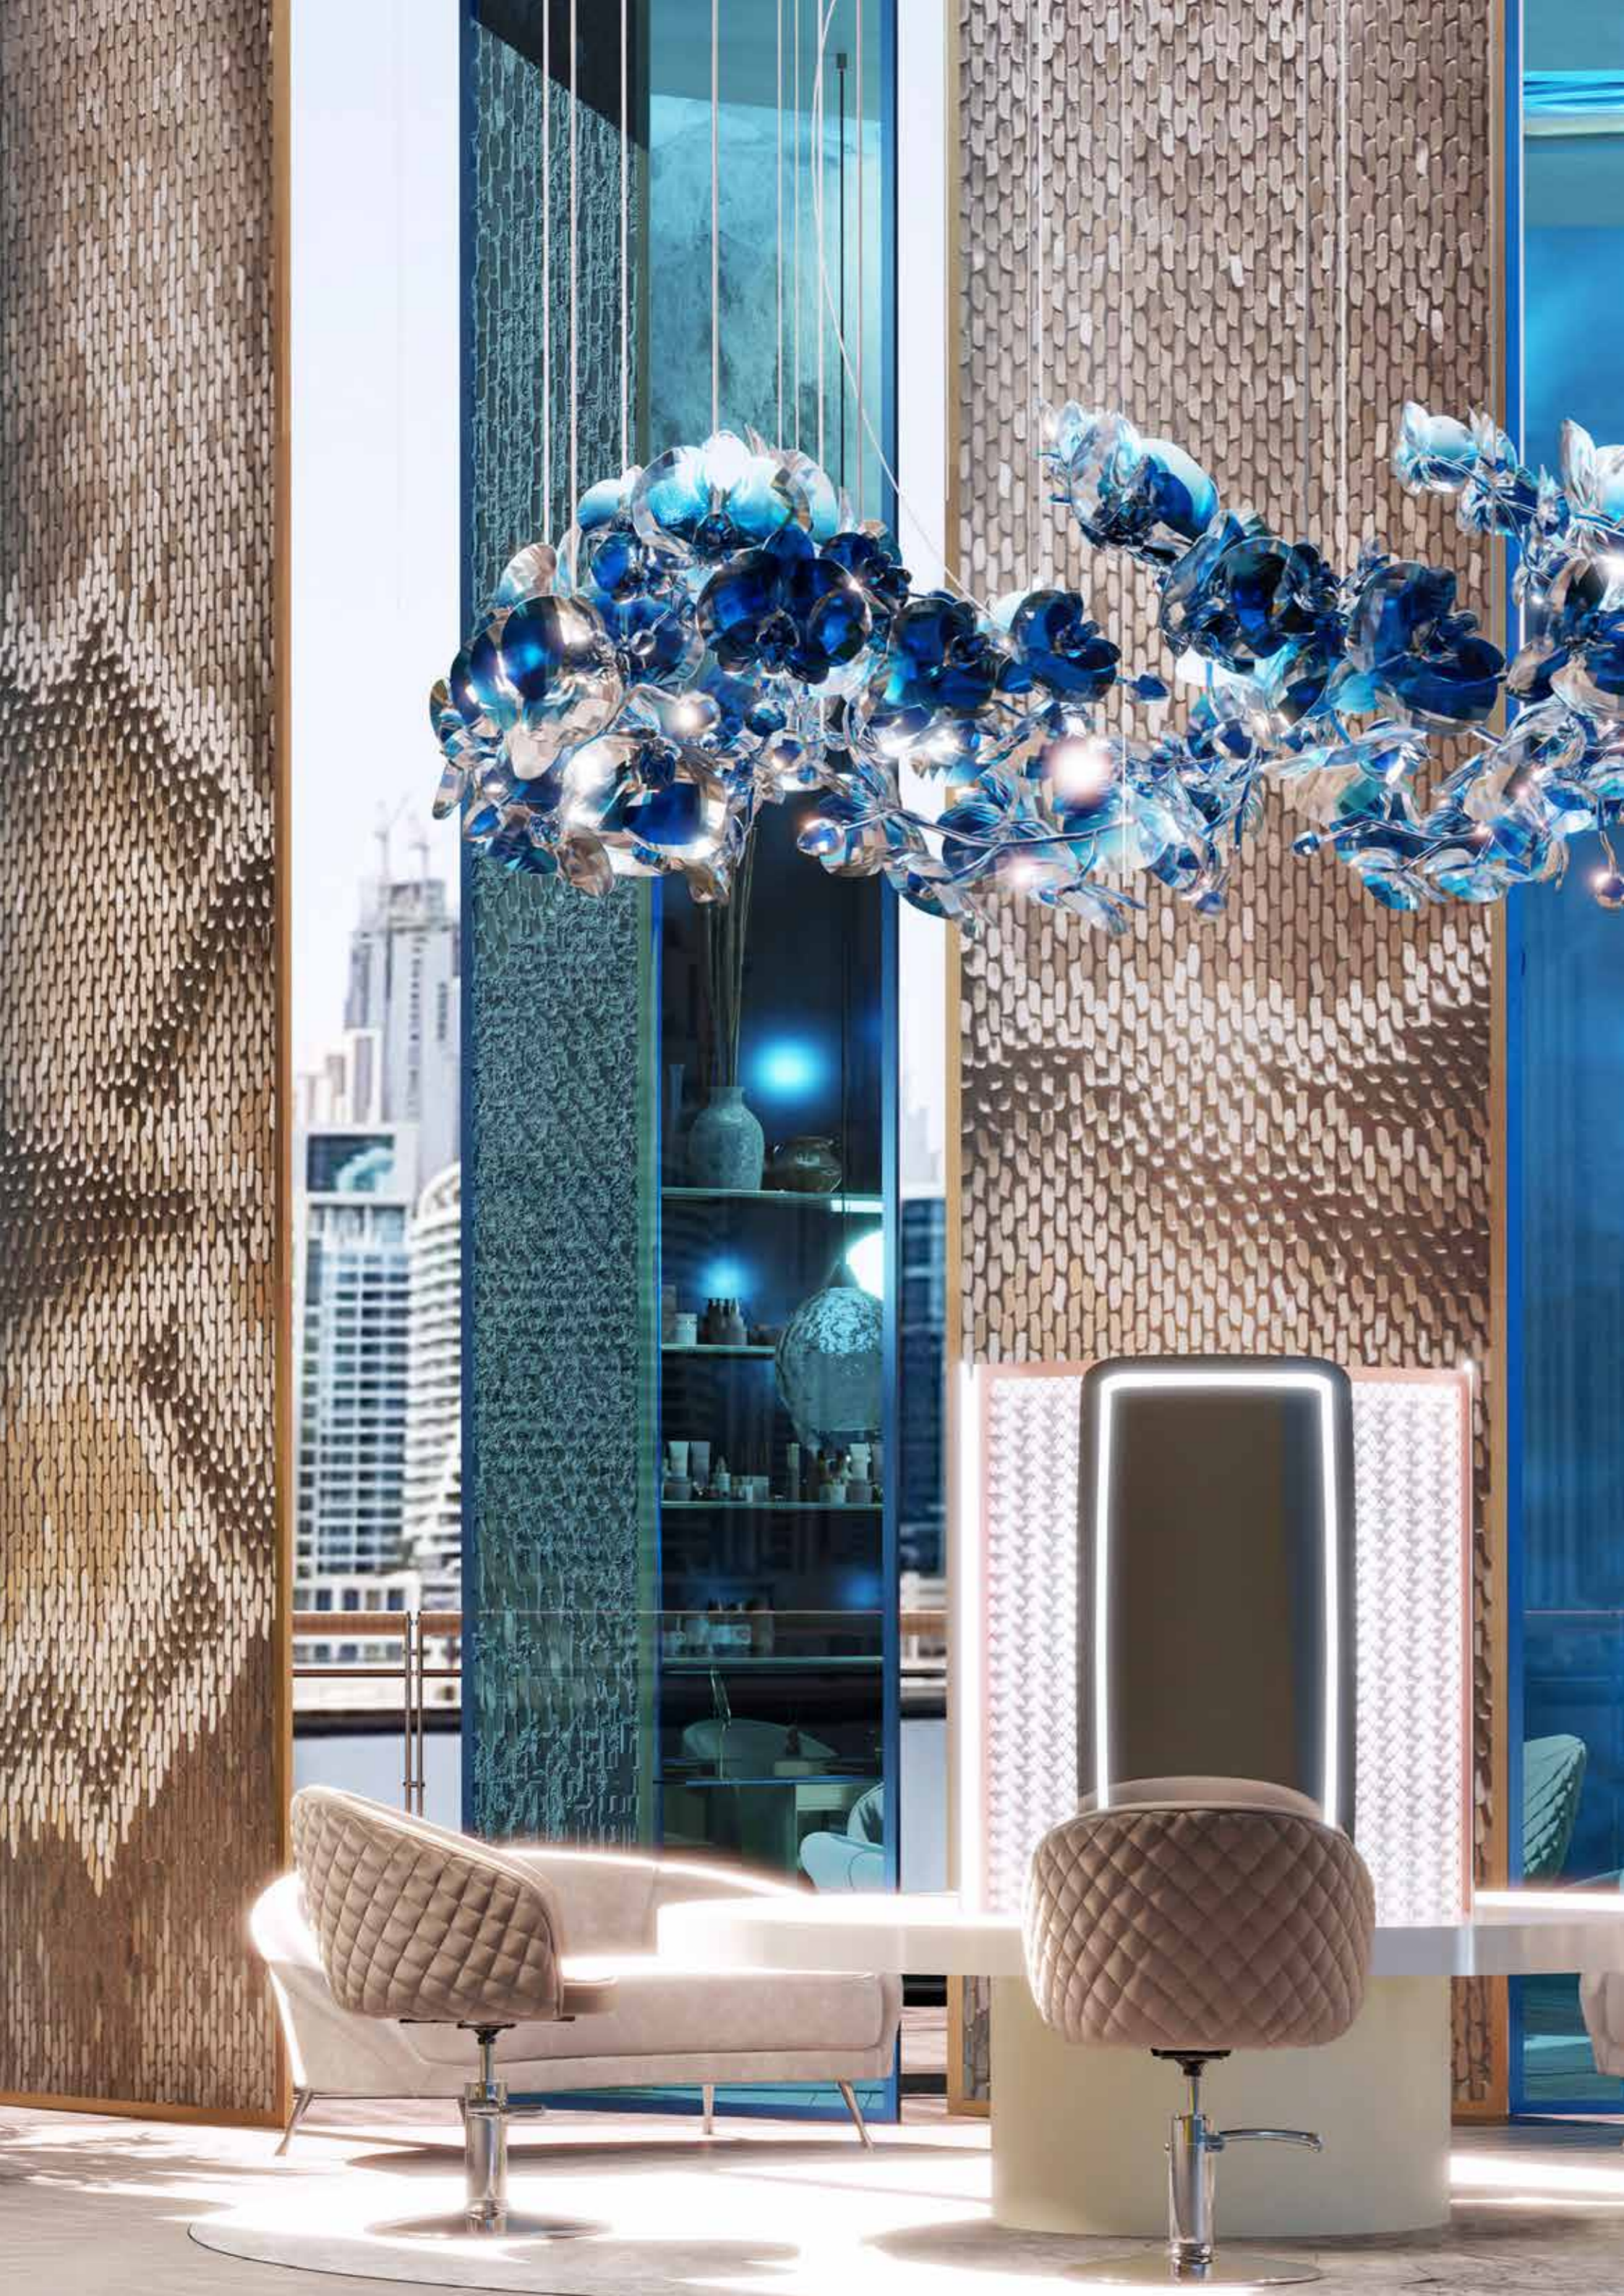

A THING OF BEAUTY

THE BEAUTY SALON IN CANAL HEIGHTS 2 WILL HAVE YOU EMBRACING THE INSPIRING AND REJUVENATING ENERGY OF THE BLUE TOPAZ. SPEND TIME IN ITS SOFT SHADES AND GLISTENING ACCENTS AS YOU FEEL RELAXED, RENEWED AND EMPOWERED.