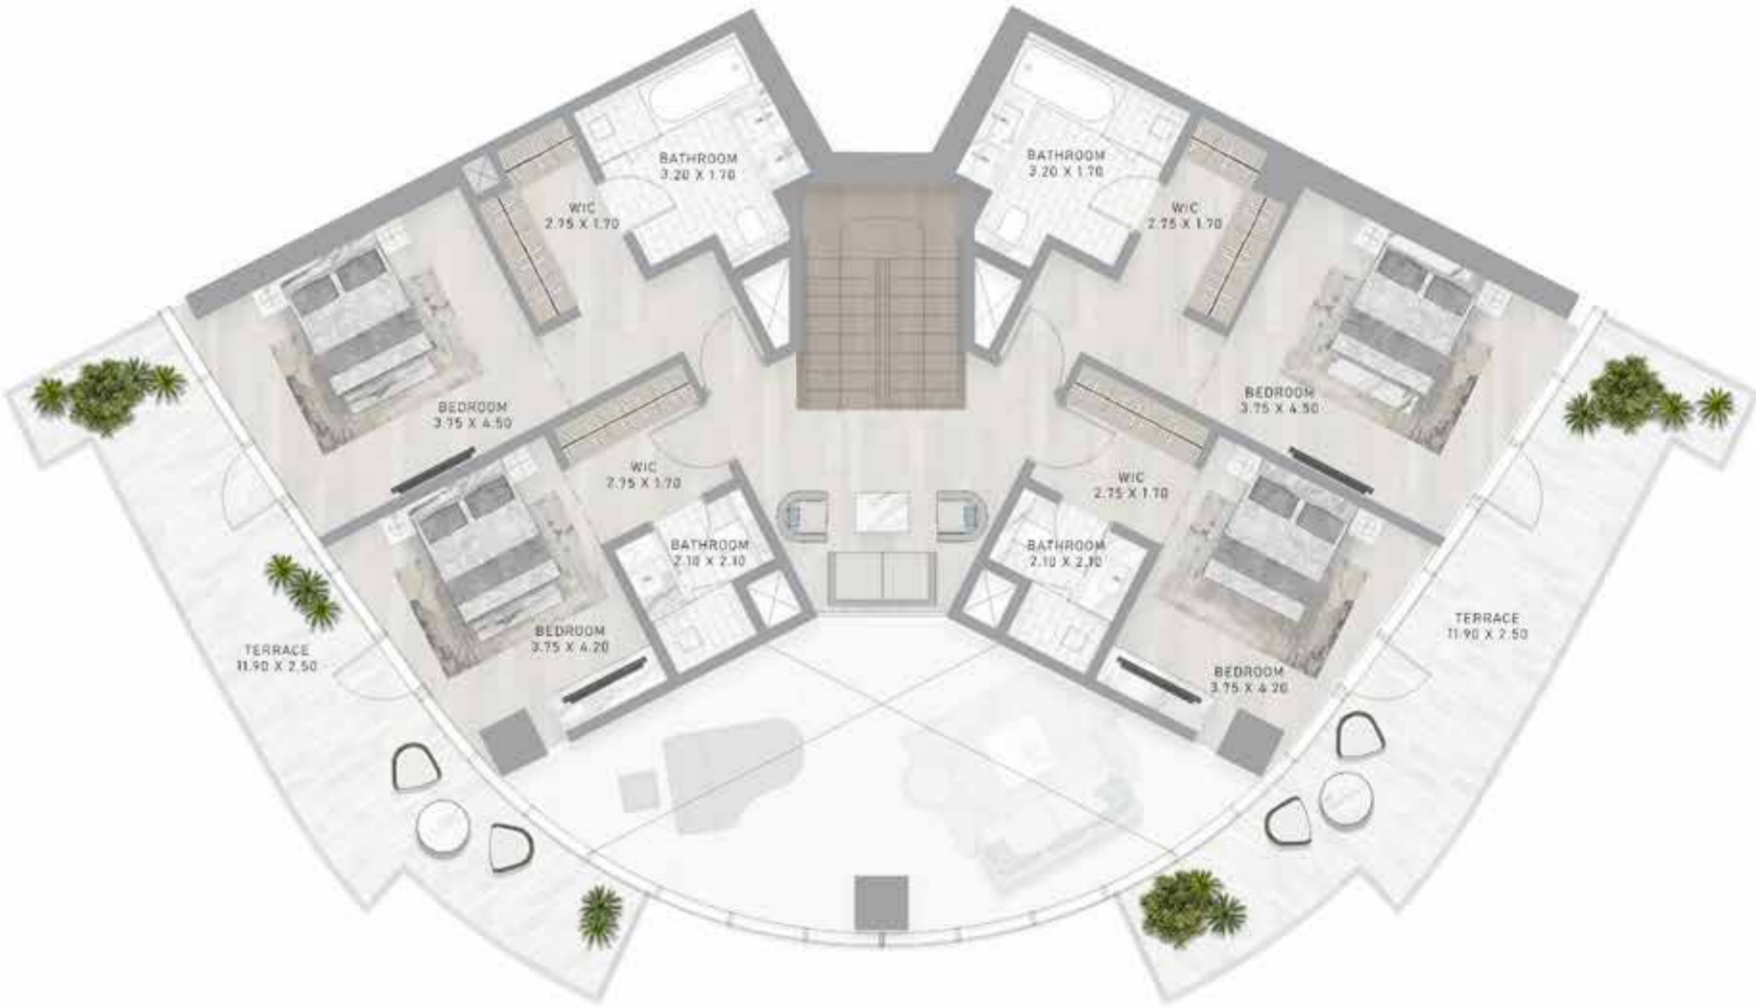

# 4-BEDROOM SUPER LUXURY DUPLEX

TYPE A2

CANAL HEIGHTS 2 BY DE GRISOGONO

CANAL HEIGHTS 2 BY DE GRISOGONO

LOWER FLOOR

LEVEL 43

UPPER FLOOR

LEVEL 44