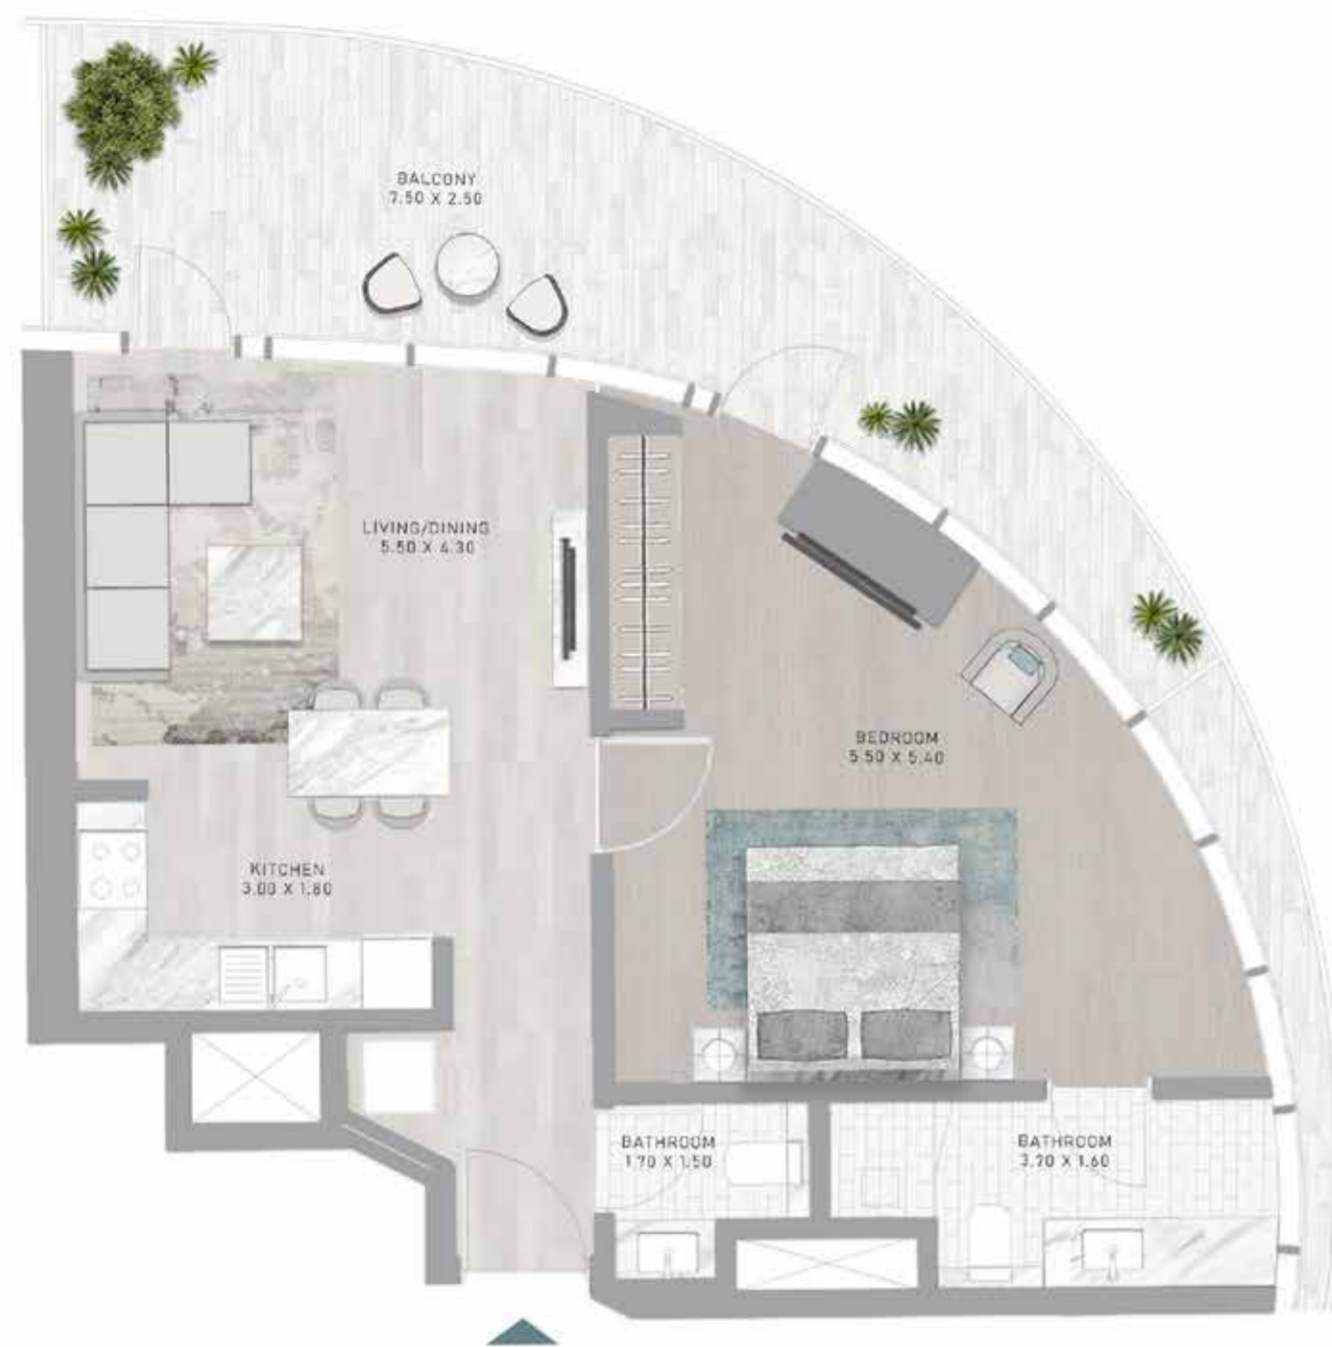

1-BEDROOM

TYPE G1