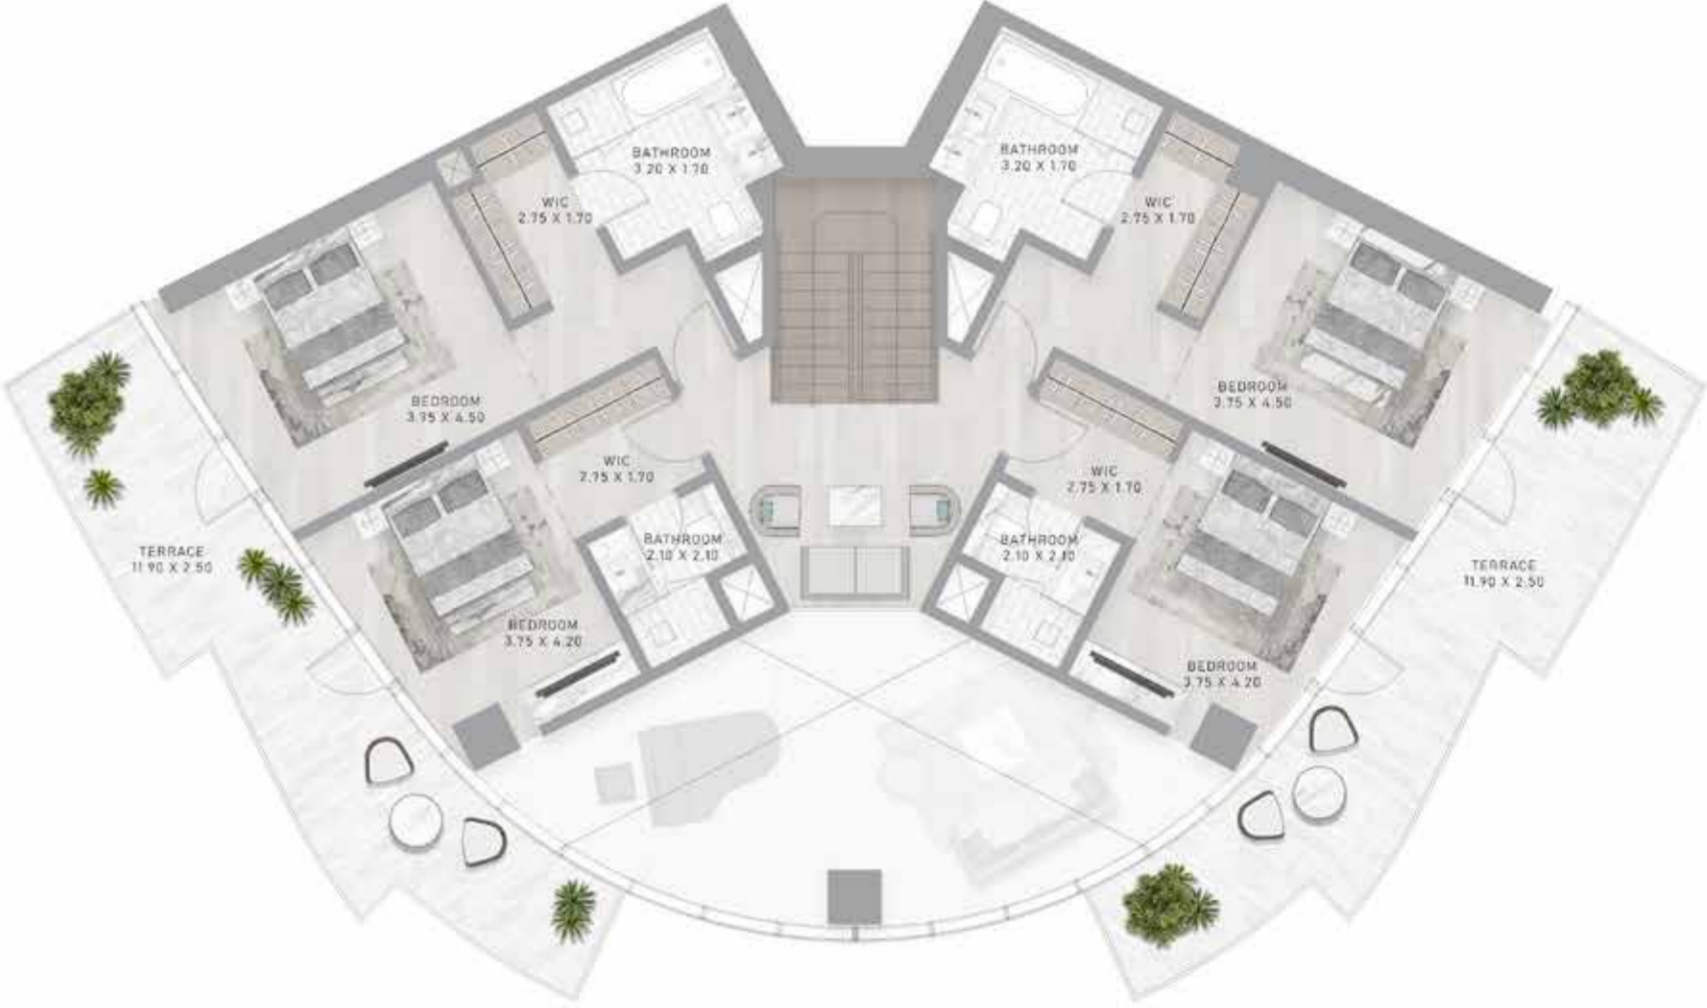

# 4-BEDROOM SUPER LUXURY DUPLEX

TYPE A1

CANAL HEIGHTS 2 BY DE GRISOGONO

CANAL HEIGHTS 2 BY DE GRISOGONO

LOWER FLOOR

LEVEL 41

UPPER FLOOR

LEVEL 42