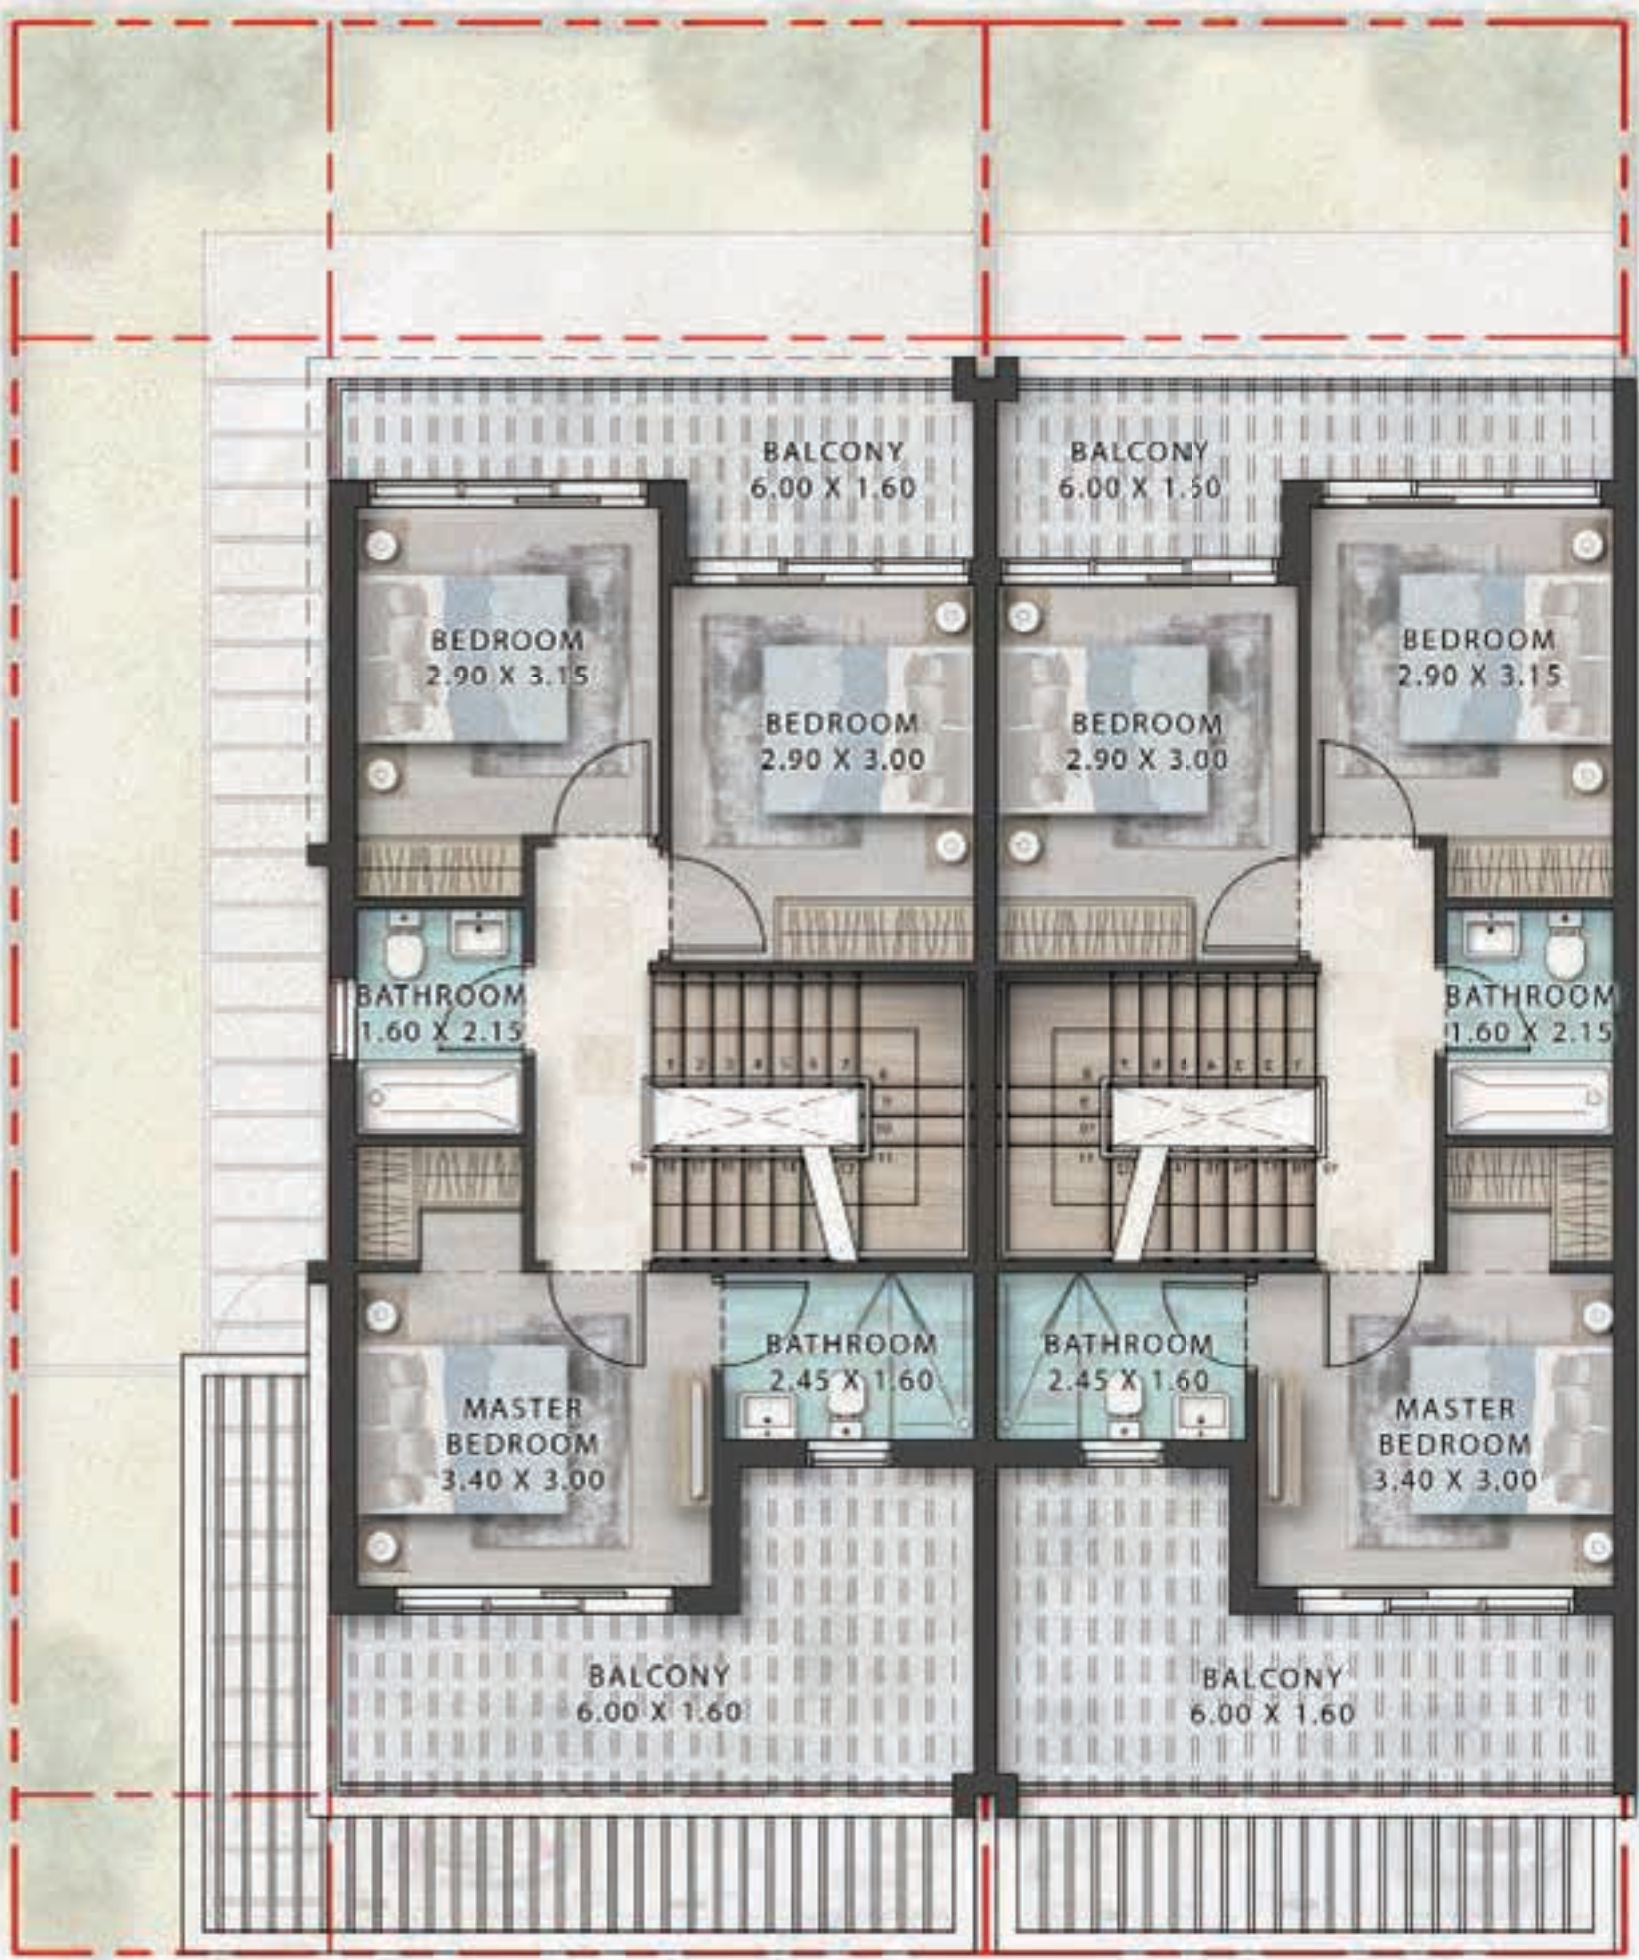

# 4-BR TOWNHOUSE

TH12-4E/TH12-4M

TH12 - 4E

TH12 - 4M

GROUND FLOOR

TH12 - 4E

TH12 - 4M

FIRST FLOOR

	Ground Floor / Frist Floor / Roof Area (sq. ft.)	Garage / Balcony / Terrace Area (sq. ft.)	Total Sellable Area (sq. ft.)
TH12-4E	1,556.89	858.44	2,415.33
TH12-4M	1,518.25	834.01	2,352.26

# 4-BR TOWNHOUSE

TH12-4E/TH12-4M

TH12 - 4E

TH12 - 4M

	Ground Floor / First Floor / Roof Area (sq. ft.)	Garage / Balcony / Terrace Area (sq. ft.)	Total Sellable Area (sq. ft.)
TH12-4E	1,556.89	858.44	2,415.33
TH12-4M	1,518.25	834.01	2,352.26

**ROOF FLOOR**