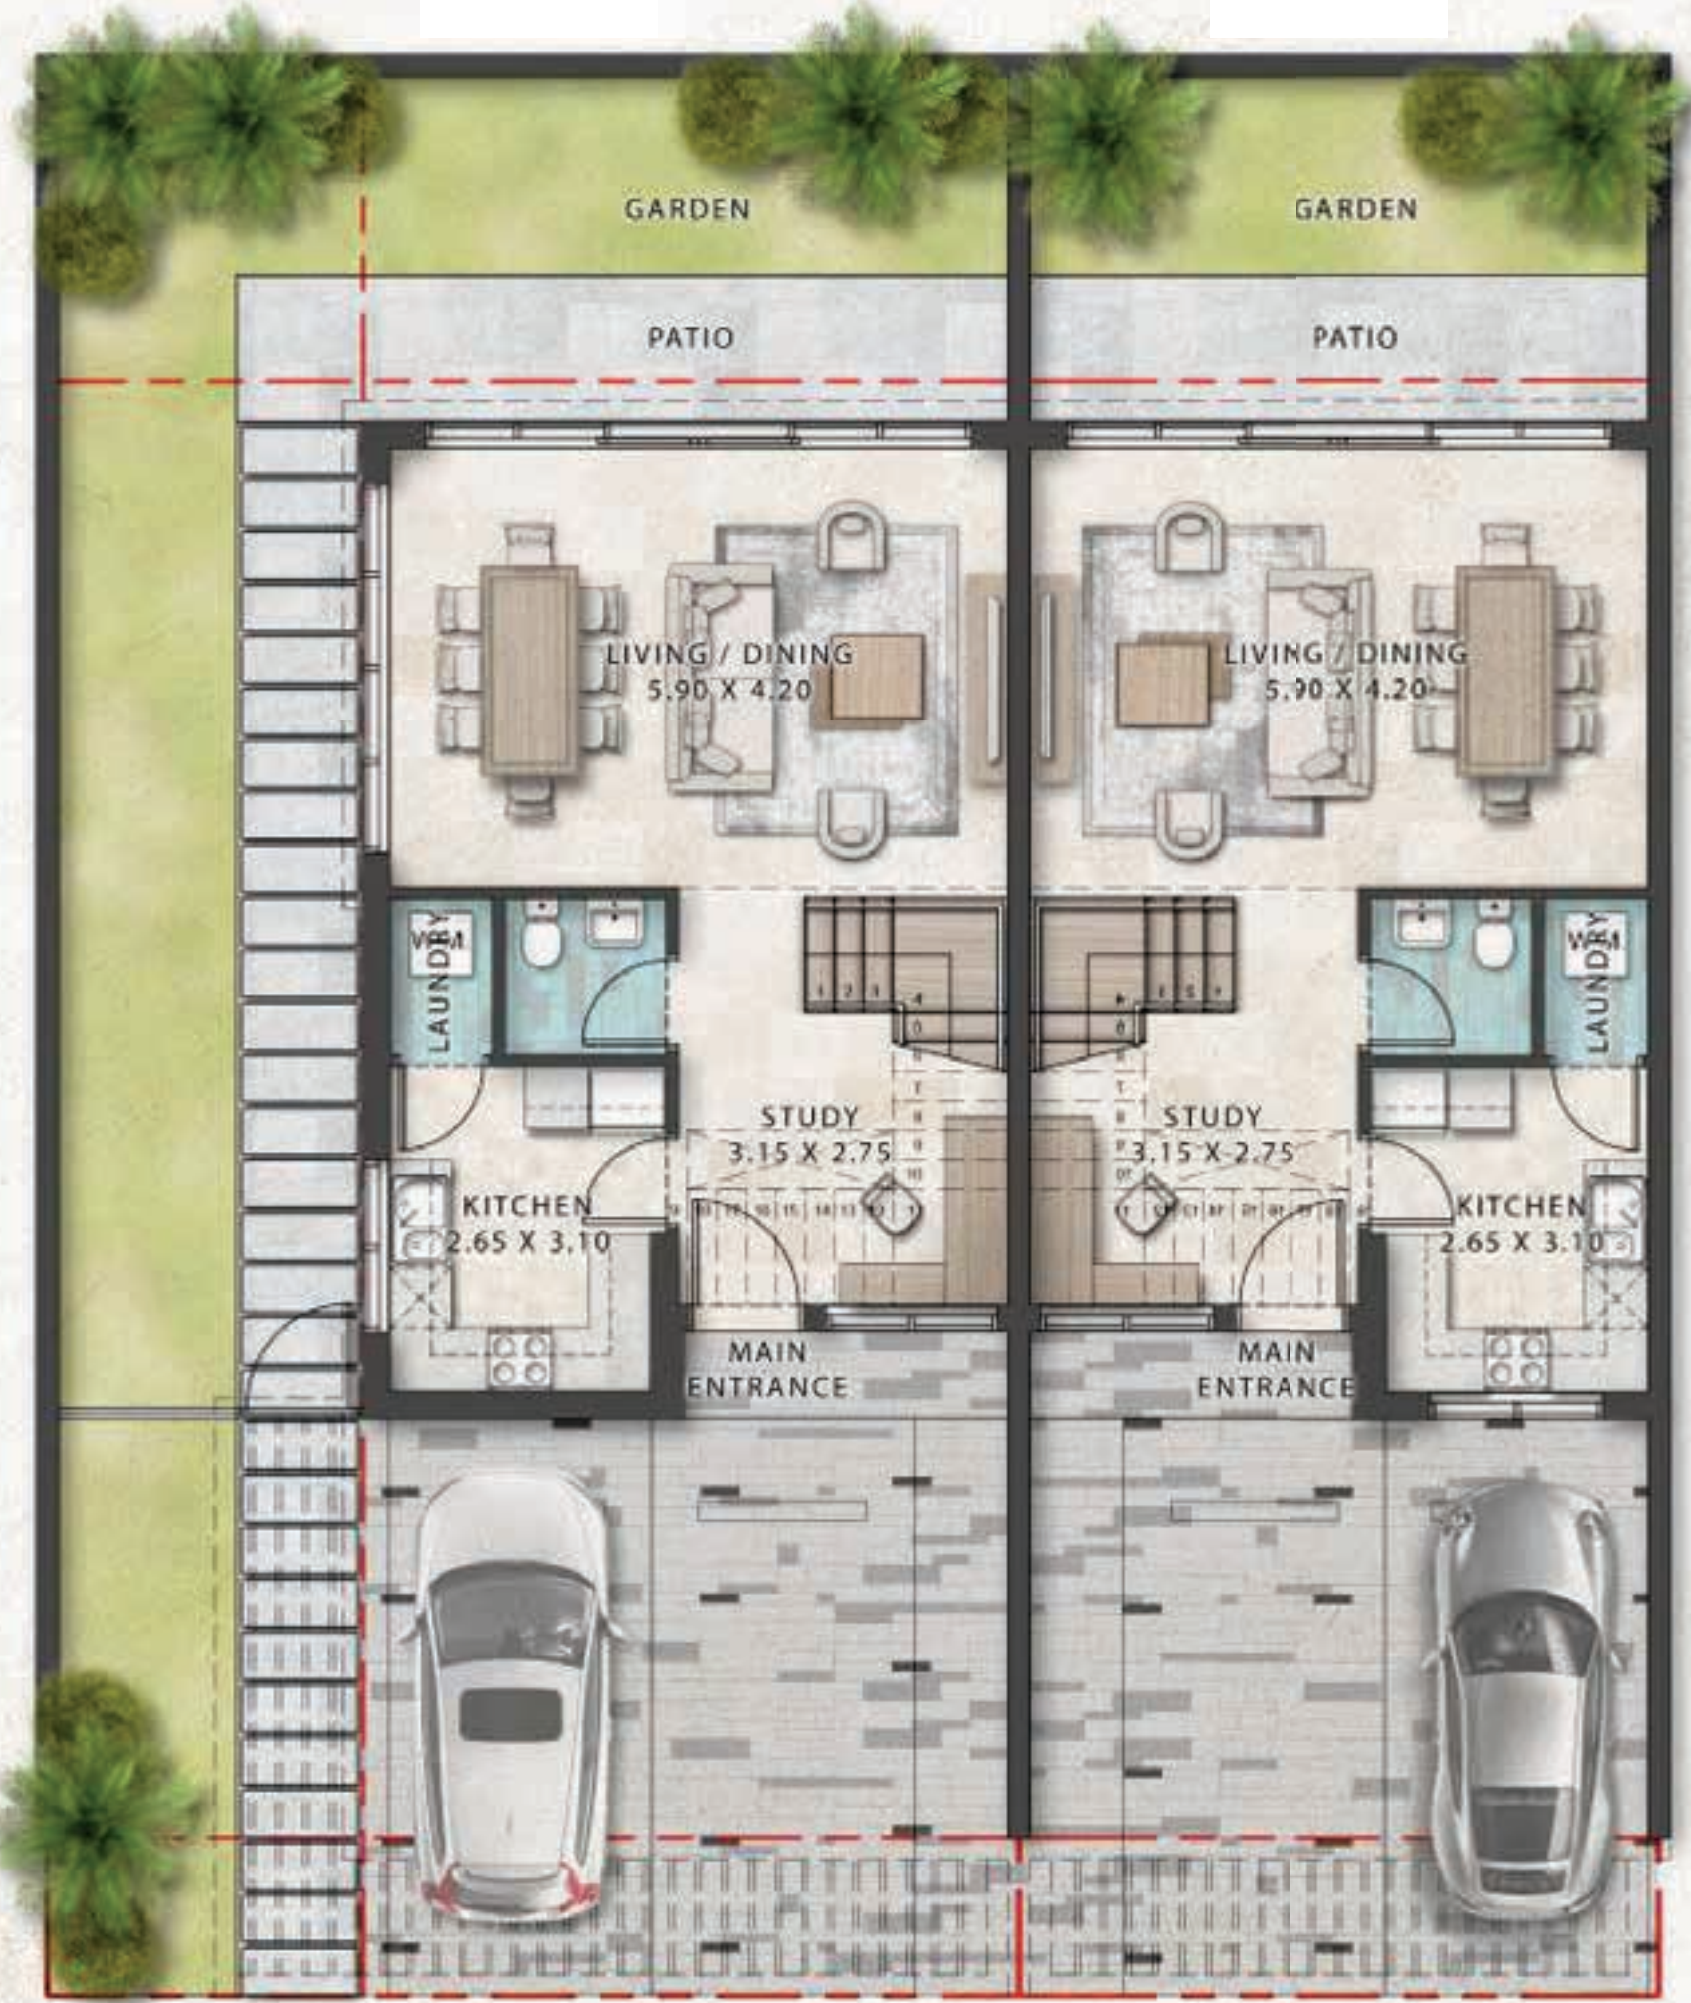

## PROTOTYPE

- TH12-4M
- TH12-4E

# 4-BR TOWNHOUSE

TH12-4E/TH12-4M

TH12 - 4E

TH12 - 4M

GROUND FLOOR

TH12 - 4E

TH12 - 4M

FIRST FLOOR

	Ground Floor / Frist Floor / Roof Area (sq. ft.)	Garage / Balcony / Terrace Area (sq. ft.)	Total Sellable Area (sq. ft.)
TH12-4E	1,556.89	858.44	2,415.33
TH12-4M	1,518.25	834.01	2,352.26

# 4-BR TOWNHOUSE

TH12-4E/TH12-4M

TH12 - 4E

TH12 - 4M

	Ground Floor / First Floor / Roof Area (sq. ft.)	Garage / Balcony / Terrace Area (sq. ft.)	Total Sellable Area (sq. ft.)
TH12-4E	1,556.89	858.44	2,415.33
TH12-4M	1,518.25	834.01	2,352.26