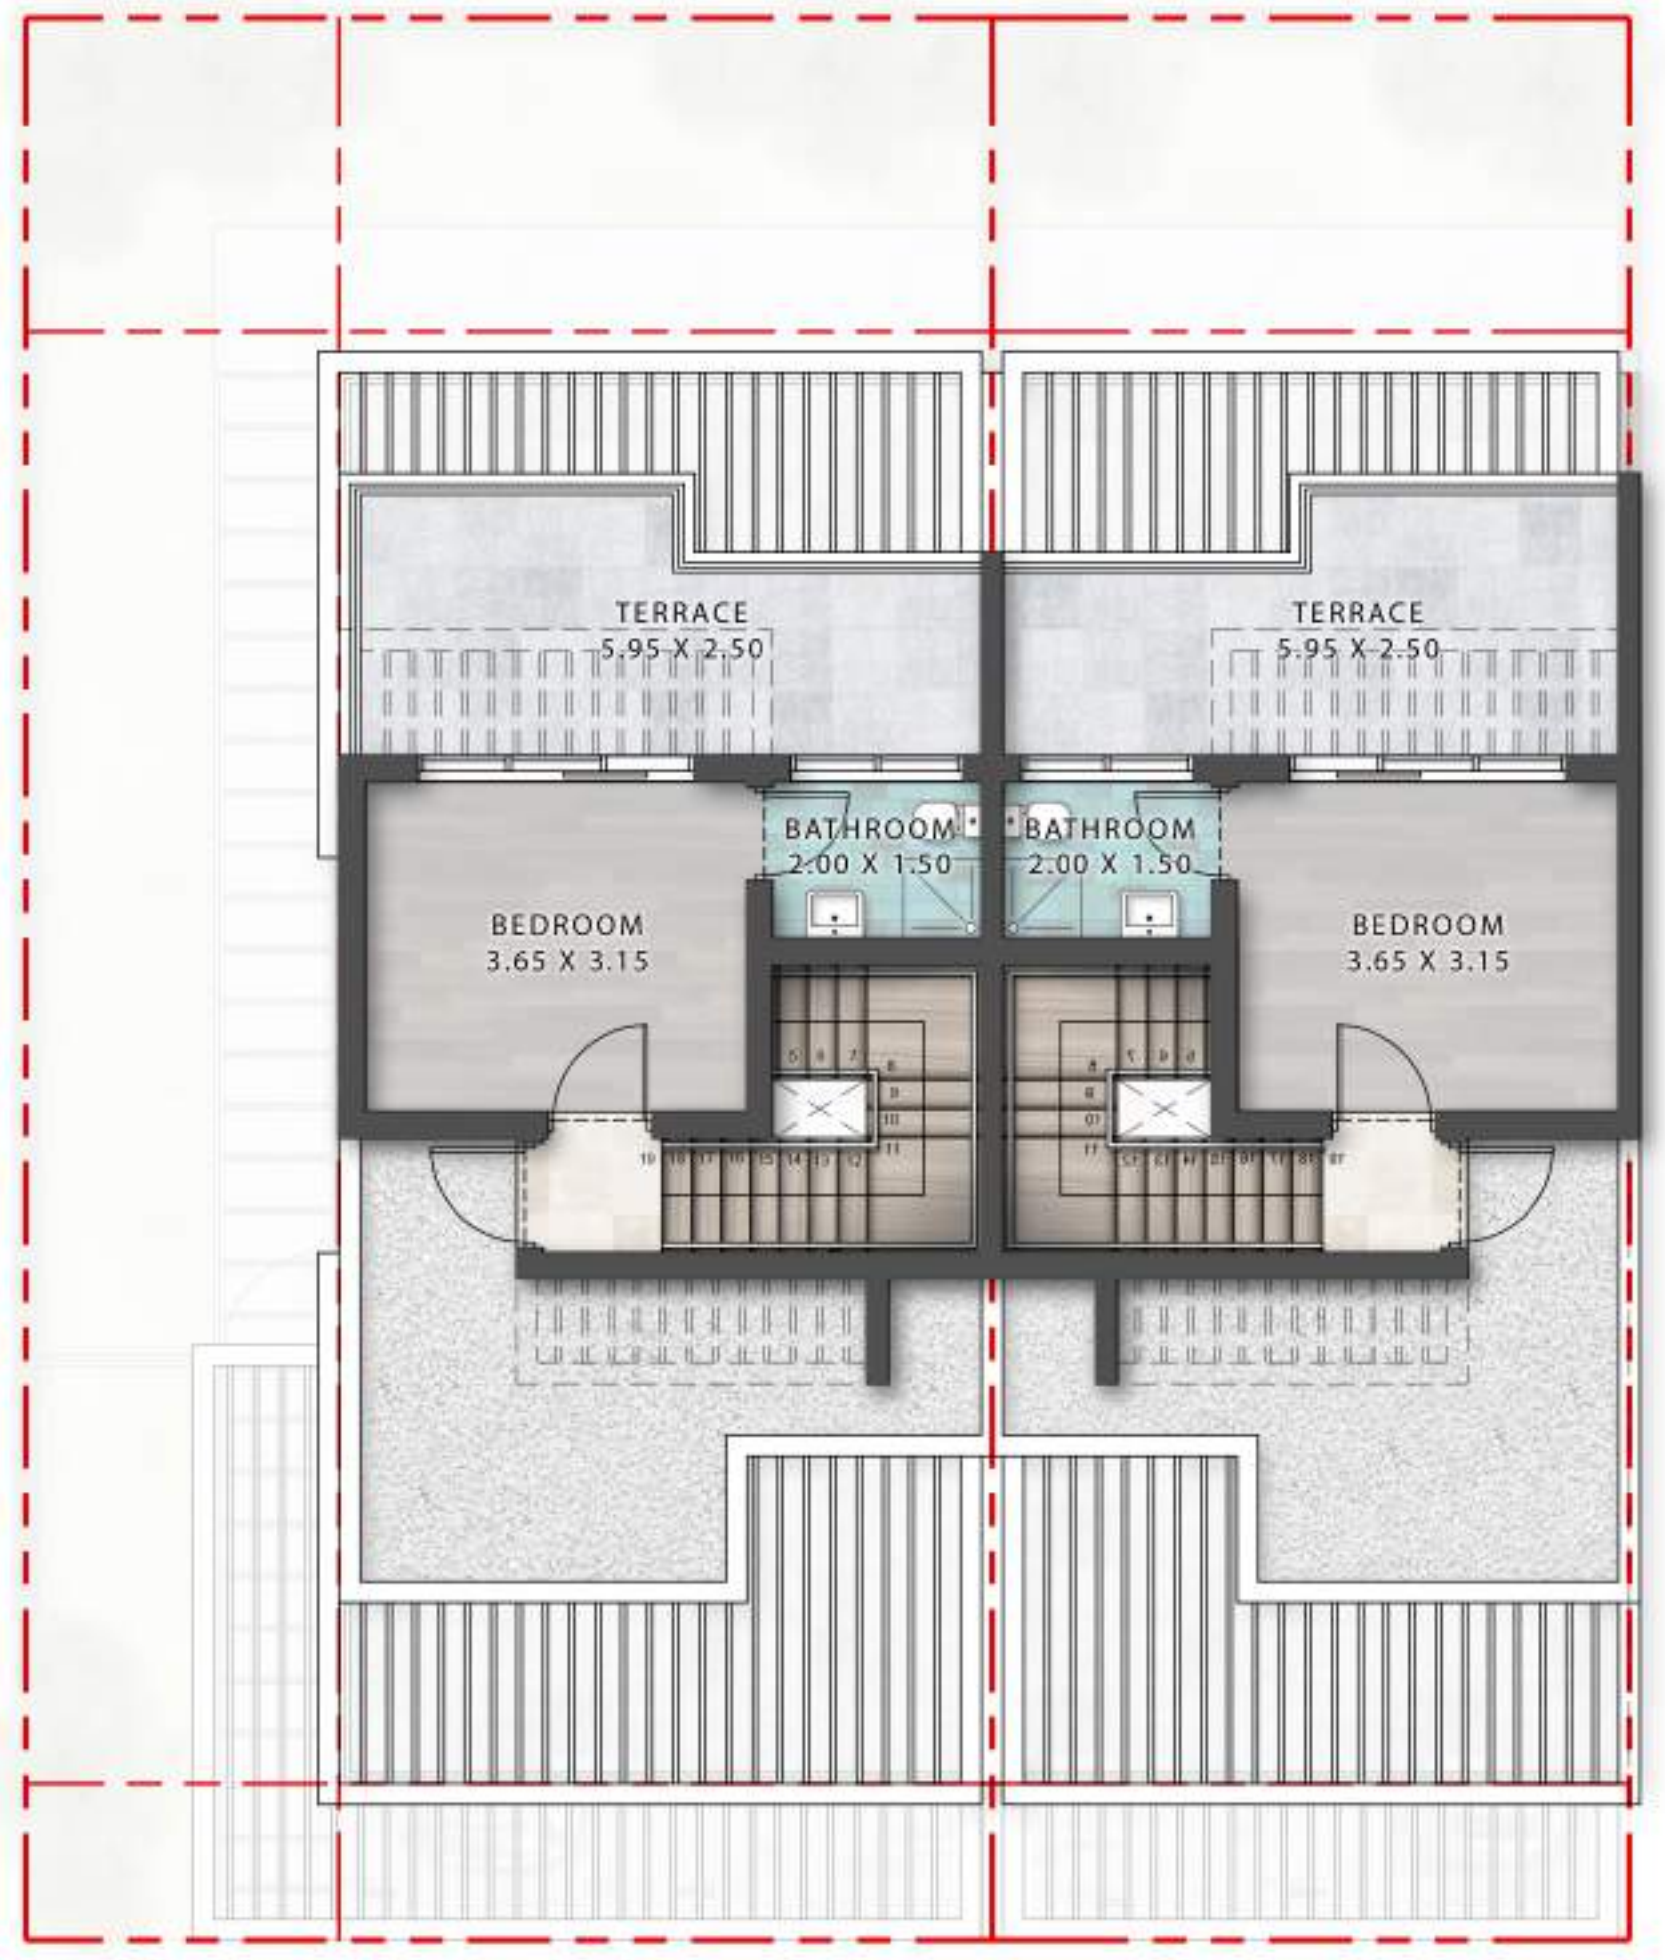

	Ground Floor / Frist Floor / Roof Area (sq. ft.)	Garage / Balcony / Terrace Area (sq. ft.)	Total Sellable Area (sq. ft.)
TH12-4E	1,556.89	858.44	2,415.33
TH12-4M	1,518.25	834.01	2,352.26

# 4-BR TOWNHOUSE

TH12-4E/TH12-4M

TH12 - 4E

TH12 - 4M

	Ground Floor / First Floor / Roof Area (sq. ft.)	Garage / Balcony / Terrace Area (sq. ft.)	Total Sellable Area (sq. ft.)
TH12-4E	1,556.89	858.44	2,415.33
TH12-4M	1,518.25	834.01	2,352.26

**ROOF FLOOR**