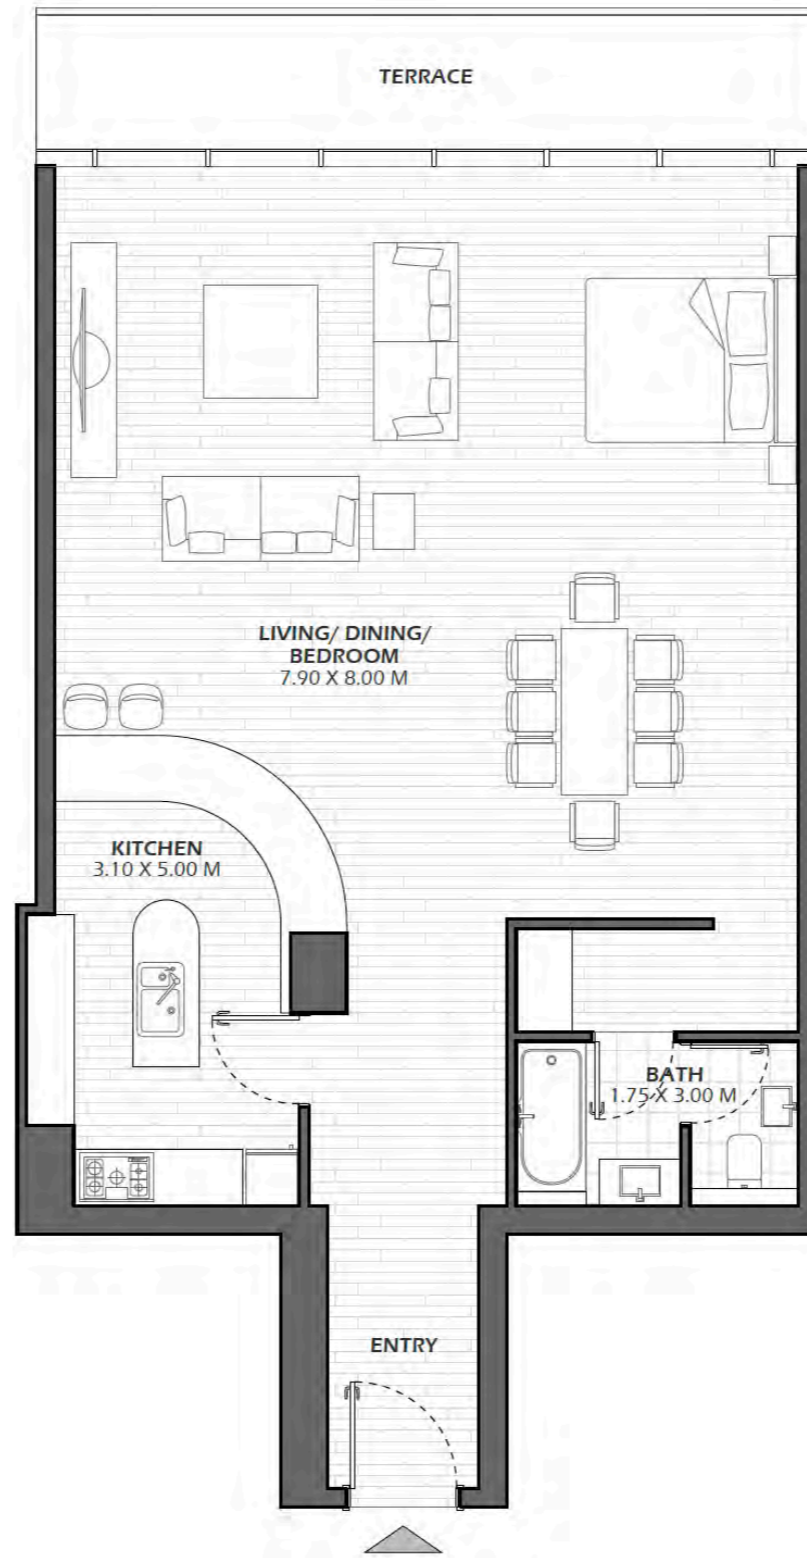

REEM | FIVE

Floor Plans

G01

2 Bedrooms, 4 Bathrooms

Unit Area	174 Sqm	1878 Sq.Ft
Balcony Area	21 Sqm	227 Sq.Ft
Total Area	195 Sqm	2105 Sq.Ft

G02

1 Bedrooms, 3 Bathrooms

Unit Area	100 Sqm	1072 Sq.Ft
Balcony Area	12 Sqm	134 Sq.Ft
Total Area	112 Sqm	1206 Sq.Ft