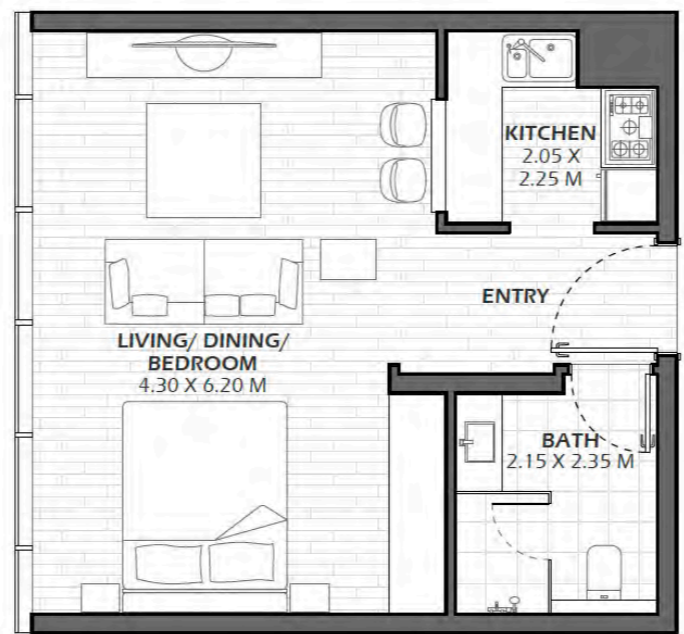

REEM | FIVE

Floor Plans

G01

2 Bedrooms, 4 Bathrooms

Unit Area	174 Sqm	1878 Sq.Ft
Balcony Area	21 Sqm	227 Sq.Ft
Total Area	195 Sqm	2105 Sq.Ft

G02

1 Bedrooms, 3 Bathrooms

Unit Area	100 Sqm	1072 Sq.Ft
Balcony Area	12 Sqm	134 Sq.Ft
Total Area	112 Sqm	1206 Sq.Ft

G03

Studio, 1 Bathrooms

Unit Area	133 Sqm	1431 Sq.Ft
Balcony Area	14 Sqm	147 Sq.Ft
Total Area	147 Sqm	1578 Sq.Ft

101

1 Bedrooms, 2 Bathrooms

Unit Area	117 Sqm	1261 Sq.Ft
Balcony Area	20 Sqm	212 Sq.Ft
Total Area	137 Sqm	1473 Sq.Ft