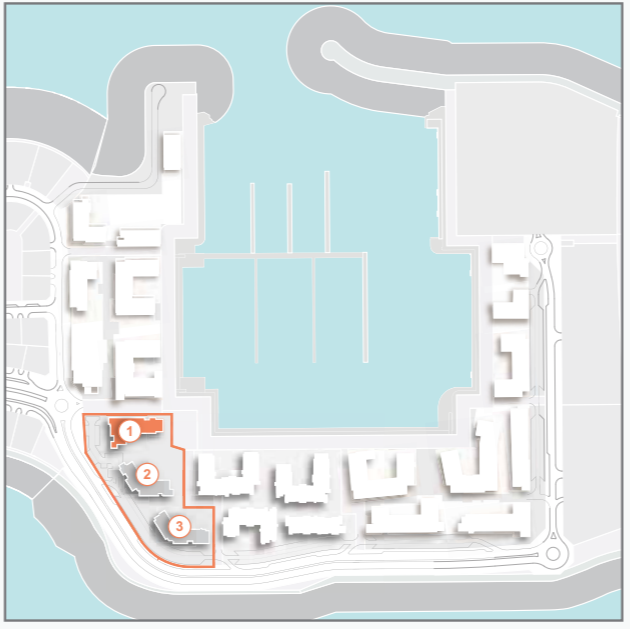

UNIT NO.	SUITE AREA		BALCONY AREA		TOTAL AREA	
	SQM	SQFT	SQM	SQFT	SQM	SQFT
607	459.98	4951.18	59.70	642.61	519.68	5593.79