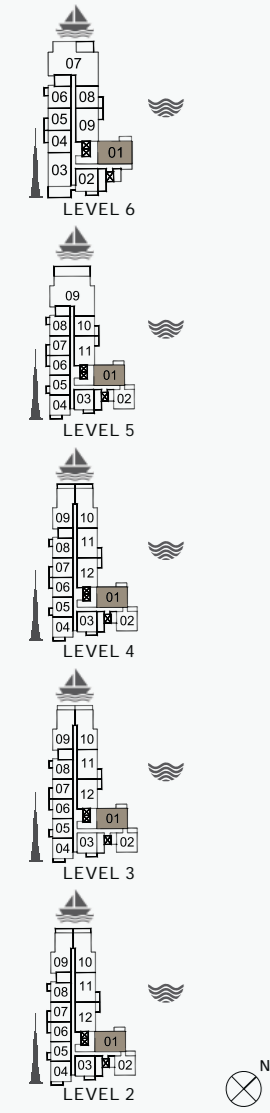

UNIT NO.	SUITE AREA		BALCONY AREA		TOTAL AREA	
	SQM	SQFT	SQM	SQFT	SQM	SQFT
201 301 401	105.67	1137.42	8.53	91.82	114.2	1229.24
501 601