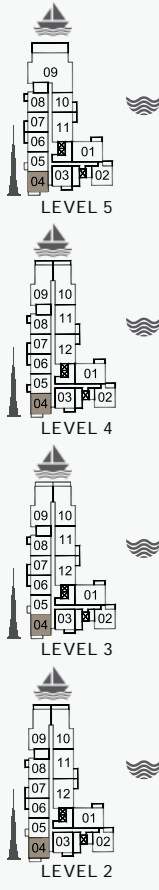

FLOORPLANS

BUILDING 1

UNIT NO.	SUITE AREA		BALCONY AREA		TOTAL AREA	
	SQM	SQFT	SQM	SQFT	SQM	SQFT
102	70.19	755.52	8.15	87.73	78.34	843.24

UNIT NO.	SUITE AREA		BALCONY AREA		TOTAL AREA	
	SQM	SQFT	SQM	SQFT	SQM	SQFT
202 302 402	70.19	755.52	8.15	87.73	78.34	843.24

UNIT NO.	SUITE AREA		BALCONY AREA		TOTAL AREA			
	SQM	SQFT	SQM	SQFT	SQM	SQFT		
103	69.38	746.80	6.19	66.63	75.57	813.43		
203	303	403	69.39	746.91	6.20	66.74	75.59	813.64
503	69.39	746.91	6.19	66.63	75.58	813.54		
602	69.44	747.45	6.20	66.74	75.64	814.18		

UNIT NO.	SUITE AREA		BALCONY AREA		TOTAL AREA	
	SQM	SQFT	SQM	SQFT	SQM	SQFT
104	69.83	751.64	12.92	139.07	82.75	890.71

UNIT NO.	SUITE AREA		BALCONY AREA		TOTAL AREA			
	SQM	SQFT	SQM	SQFT	SQM	SQFT		
204	304	404	69.86	751.97	7.72	83.10	77.58	835.06
504								

UNIT NO.	SUITE AREA		BALCONY AREA		TOTAL AREA			
	SQM	SQFT	SQM	SQFT	SQM	SQFT		
105	205	305	68.99	742.60	4.57	49.19	73.56	791.79
405	505							

UNIT NO.	SUITE AREA		BALCONY AREA		TOTAL AREA	
	SQM	SQFT	SQM	SQFT	SQM	SQFT
106	68.99	742.60	6.56	70.61	75.55	813.21
206 306 406	68.99	742.60	6.49	69.86	75.48	812.46