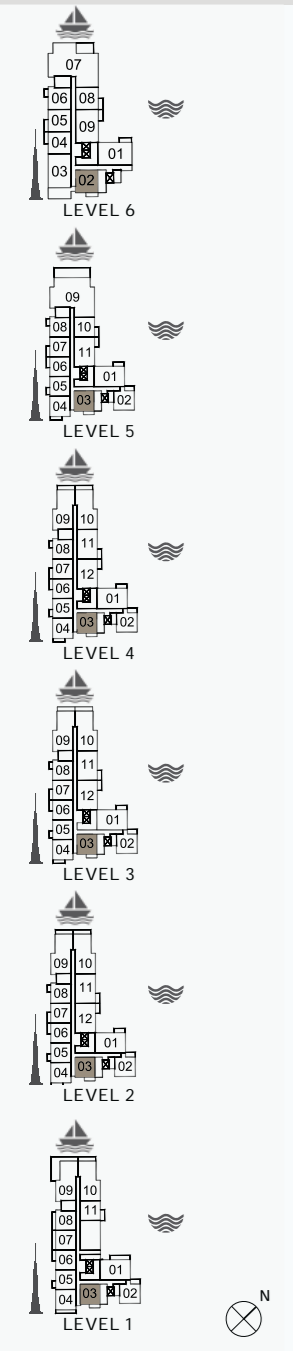

FLOORPLANS

BUILDING 1

UNIT NO.	SUITE AREA		BALCONY AREA		TOTAL AREA	
	SQM	SQFT	SQM	SQFT	SQM	SQFT
102	70.19	755.52	8.15	87.73	78.34	843.24

UNIT NO.	SUITE AREA		BALCONY AREA		TOTAL AREA	
	SQM	SQFT	SQM	SQFT	SQM	SQFT
202 302 402	70.19	755.52	8.15	87.73	78.34	843.24

UNIT NO.	SUITE AREA		BALCONY AREA		TOTAL AREA			
	SQM	SQFT	SQM	SQFT	SQM	SQFT		
103	69.38	746.80	6.19	66.63	75.57	813.43		
203	303	403	69.39	746.91	6.20	66.74	75.59	813.64
503	69.39	746.91	6.19	66.63	75.58	813.54		
602	69.44	747.45	6.20	66.74	75.64	814.18		

UNIT NO.	SUITE AREA		BALCONY AREA		TOTAL AREA	
	SQM	SQFT	SQM	SQFT	SQM	SQFT
104	69.83	751.64	12.92	139.07	82.75	890.71

UNIT NO.	SUITE AREA		BALCONY AREA		TOTAL AREA			
	SQM	SQFT	SQM	SQFT	SQM	SQFT		
204	304	404	69.86	751.97	7.72	83.10	77.58	835.06
504								

UNIT NO.	SUITE AREA		BALCONY AREA		TOTAL AREA			
	SQM	SQFT	SQM	SQFT	SQM	SQFT		
105	205	305	68.99	742.60	4.57	49.19	73.56	791.79
405	505							

UNIT NO.	SUITE AREA		BALCONY AREA		TOTAL AREA	
	SQM	SQFT	SQM	SQFT	SQM	SQFT
106	68.99	742.60	6.56	70.61	75.55	813.21
206 306 406	68.99	742.60	6.49	69.86	75.48	812.46