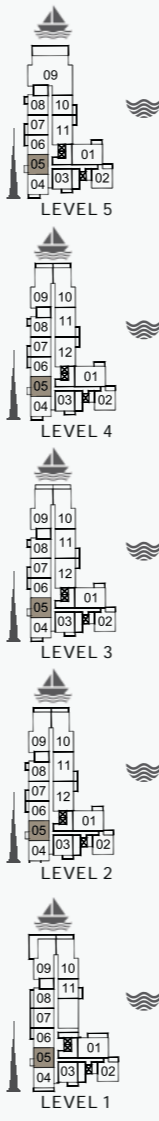

FLOORPLANS

BUILDING 1

UNIT NO.	SUITE AREA		BALCONY AREA		TOTAL AREA	
	SQM	SQFT	SQM	SQFT	SQM	SQFT
102	70.19	755.52	8.15	87.73	78.34	843.24

UNIT NO.	SUITE AREA		BALCONY AREA		TOTAL AREA	
	SQM	SQFT	SQM	SQFT	SQM	SQFT
202 302 402	70.19	755.52	8.15	87.73	78.34	843.24

UNIT NO.	SUITE AREA		BALCONY AREA		TOTAL AREA			
	SQM	SQFT	SQM	SQFT	SQM	SQFT		
103	69.38	746.80	6.19	66.63	75.57	813.43		
203	303	403	69.39	746.91	6.20	66.74	75.59	813.64
503	69.39	746.91	6.19	66.63	75.58	813.54		
602	69.44	747.45	6.20	66.74	75.64	814.18		

UNIT NO.	SUITE AREA		BALCONY AREA		TOTAL AREA	
	SQM	SQFT	SQM	SQFT	SQM	SQFT
104	69.83	751.64	12.92	139.07	82.75	890.71

UNIT NO.	SUITE AREA		BALCONY AREA		TOTAL AREA			
	SQM	SQFT	SQM	SQFT	SQM	SQFT		
204	304	404	69.86	751.97	7.72	83.10	77.58	835.06
504								

UNIT NO.	SUITE AREA		BALCONY AREA		TOTAL AREA			
	SQM	SQFT	SQM	SQFT	SQM	SQFT		
105	205	305	68.99	742.60	4.57	49.19	73.56	791.79
405	505							

UNIT NO.	SUITE AREA		BALCONY AREA		TOTAL AREA	
	SQM	SQFT	SQM	SQFT	SQM	SQFT
106	68.99	742.60	6.56	70.61	75.55	813.21
206 306 406	68.99	742.60	6.49	69.86	75.48	812.46