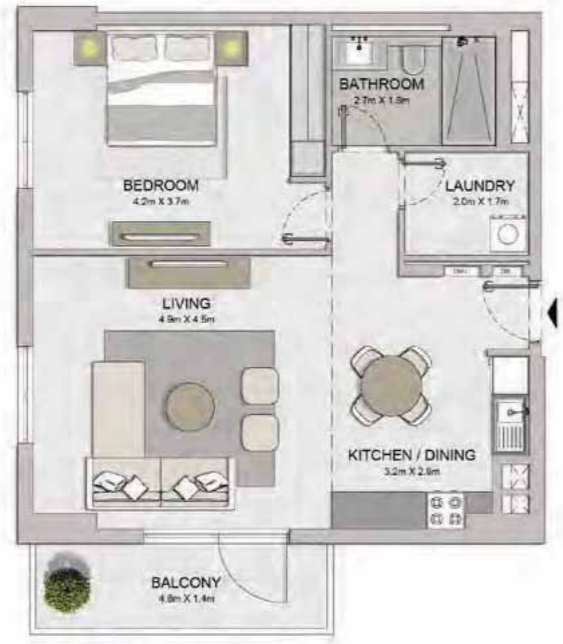

FLOORPLANS

BUILDING 1

UNIT NO.	SUITE AREA		BALCONY AREA		TOTAL AREA	
	SQM	SQFT	SQM	SQFT	SQM	SQFT
102	70.19	755.52	8.15	87.73	78.34	843.24

UNIT NO.	SUITE AREA		BALCONY AREA		TOTAL AREA	
	SQM	SQFT	SQM	SQFT	SQM	SQFT
202 302 402	70.19	755.52	8.15	87.73	78.34	843.24

UNIT NO.	SUITE AREA		BALCONY AREA		TOTAL AREA			
	SQM	SQFT	SQM	SQFT	SQM	SQFT		
103	69.38	746.80	6.19	66.63	75.57	813.43		
203	303	403	69.39	746.91	6.20	66.74	75.59	813.64
503	69.39	746.91	6.19	66.63	75.58	813.54		
602	69.44	747.45	6.20	66.74	75.64	814.18		

UNIT NO.	SUITE AREA		BALCONY AREA		TOTAL AREA	
	SQM	SQFT	SQM	SQFT	SQM	SQFT
104	69.83	751.64	12.92	139.07	82.75	890.71

UNIT NO.	SUITE AREA		BALCONY AREA		TOTAL AREA			
	SQM	SQFT	SQM	SQFT	SQM	SQFT		
204	304	404	69.86	751.97	7.72	83.10	77.58	835.06
504								

UNIT NO.	SUITE AREA		BALCONY AREA		TOTAL AREA			
	SQM	SQFT	SQM	SQFT	SQM	SQFT		
105	205	305	68.99	742.60	4.57	49.19	73.56	791.79
405	505							

UNIT NO.	SUITE AREA		BALCONY AREA		TOTAL AREA	
	SQM	SQFT	SQM	SQFT	SQM	SQFT
106	68.99	742.60	6.56	70.61	75.55	813.21
206 306 406	68.99	742.60	6.49	69.86	75.48	812.46