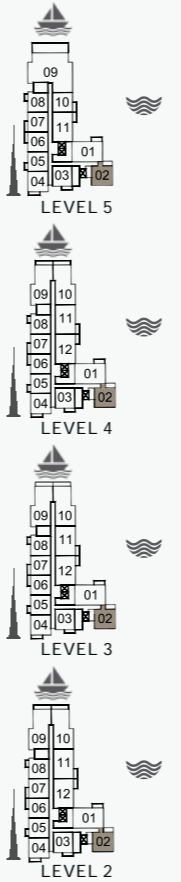

FLOORPLANS

BUILDING 1

UNIT NO.	SUITE AREA		BALCONY AREA		TOTAL AREA	
	SQM	SQFT	SQM	SQFT	SQM	SQFT
102	70.19	755.52	8.15	87.73	78.34	843.24

UNIT NO.	SUITE AREA		BALCONY AREA		TOTAL AREA	
	SQM	SQFT	SQM	SQFT	SQM	SQFT
202 302 402	70.19	755.52	8.15	87.73	78.34	843.24

UNIT NO.	SUITE AREA		BALCONY AREA		TOTAL AREA			
	SQM	SQFT	SQM	SQFT	SQM	SQFT		
103	69.38	746.80	6.19	66.63	75.57	813.43		
203	303	403	69.39	746.91	6.20	66.74	75.59	813.64
503	69.39	746.91	6.19	66.63	75.58	813.54		
602	69.44	747.45	6.20	66.74	75.64	814.18		

UNIT NO.	SUITE AREA		BALCONY AREA		TOTAL AREA	
	SQM	SQFT	SQM	SQFT	SQM	SQFT
104	69.83	751.64	12.92	139.07	82.75	890.71

UNIT NO.	SUITE AREA		BALCONY AREA		TOTAL AREA			
	SQM	SQFT	SQM	SQFT	SQM	SQFT		
204	304	404	69.86	751.97	7.72	83.10	77.58	835.06
504								

UNIT NO.	SUITE AREA		BALCONY AREA		TOTAL AREA			
	SQM	SQFT	SQM	SQFT	SQM	SQFT		
105	205	305	68.99	742.60	4.57	49.19	73.56	791.79
405	505							

UNIT NO.	SUITE AREA		BALCONY AREA		TOTAL AREA	
	SQM	SQFT	SQM	SQFT	SQM	SQFT
106	68.99	742.60	6.56	70.61	75.55	813.21
206 306 406	68.99	742.60	6.49	69.86	75.48	812.46