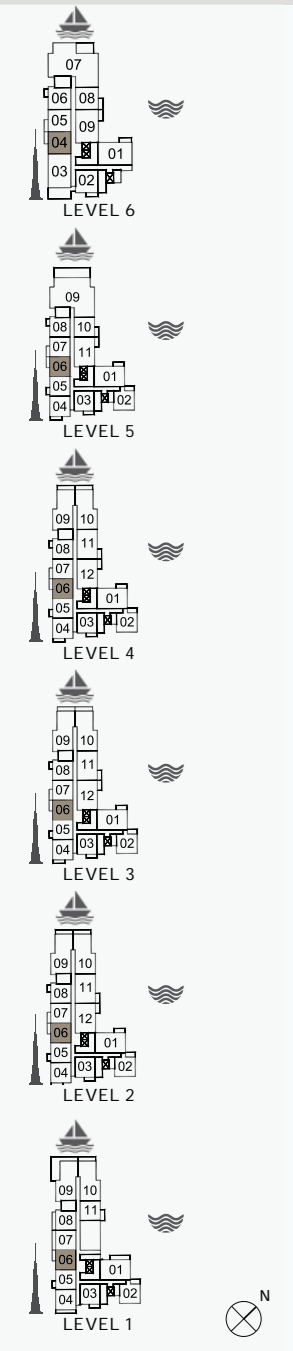

FLOORPLANS

BUILDING 1

UNIT NO.	SUITE AREA		BALCONY AREA		TOTAL AREA	
	SQM	SQFT	SQM	SQFT	SQM	SQFT
102	70.19	755.52	8.15	87.73	78.34	843.24

UNIT NO.	SUITE AREA		BALCONY AREA		TOTAL AREA	
	SQM	SQFT	SQM	SQFT	SQM	SQFT
202 302 402	70.19	755.52	8.15	87.73	78.34	843.24

UNIT NO.	SUITE AREA		BALCONY AREA		TOTAL AREA			
	SQM	SQFT	SQM	SQFT	SQM	SQFT		
103	69.38	746.80	6.19	66.63	75.57	813.43		
203	303	403	69.39	746.91	6.20	66.74	75.59	813.64
503	69.39	746.91	6.19	66.63	75.58	813.54		
602	69.44	747.45	6.20	66.74	75.64	814.18		

UNIT NO.	SUITE AREA		BALCONY AREA		TOTAL AREA	
	SQM	SQFT	SQM	SQFT	SQM	SQFT
104	69.83	751.64	12.92	139.07	82.75	890.71

UNIT NO.	SUITE AREA		BALCONY AREA		TOTAL AREA			
	SQM	SQFT	SQM	SQFT	SQM	SQFT		
204	304	404	69.86	751.97	7.72	83.10	77.58	835.06
504								

UNIT NO.	SUITE AREA		BALCONY AREA		TOTAL AREA			
	SQM	SQFT	SQM	SQFT	SQM	SQFT		
105	205	305	68.99	742.60	4.57	49.19	73.56	791.79
405	505							

UNIT NO.	SUITE AREA		BALCONY AREA		TOTAL AREA	
	SQM	SQFT	SQM	SQFT	SQM	SQFT
106	68.99	742.60	6.56	70.61	75.55	813.21
206 306 406	68.99	742.60	6.49	69.86	75.48	812.46