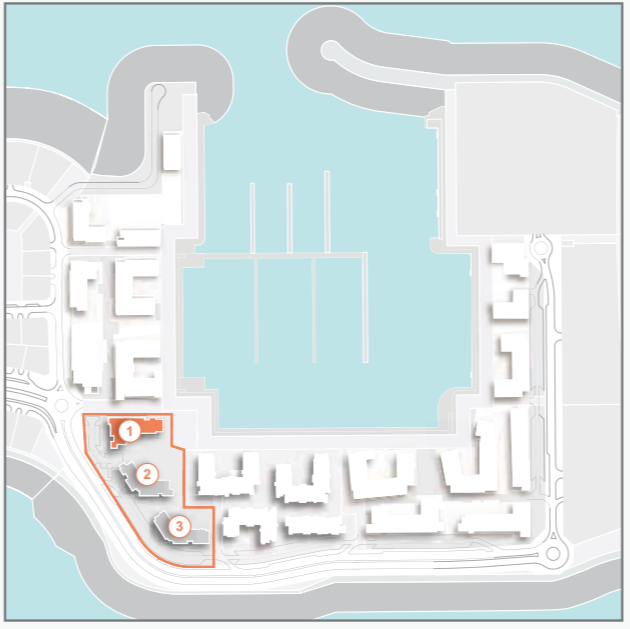

UNIT NO.	SUITE AREA		BALCONY AREA		TOTAL AREA	
	SQM	SQFT	SQM	SQFT	SQM	SQFT
106	68.99	742.60	6.56	70.61	75.55	813.21
206 306 406	68.99	742.60	6.49	69.86	75.48	812.46