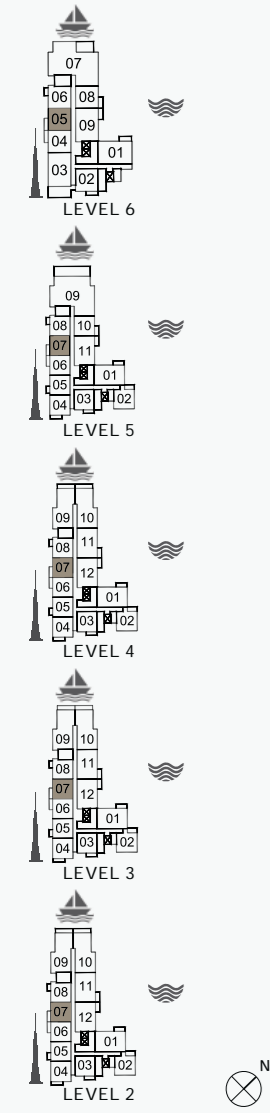

UNIT NO.	SUITE AREA		BALCONY AREA		TOTAL AREA			
	SQM	SQFT	SQM	SQFT	SQM	SQFT		
207	307	407	68.99	742.60	6.49	69.86	75.48	812.46
507	605