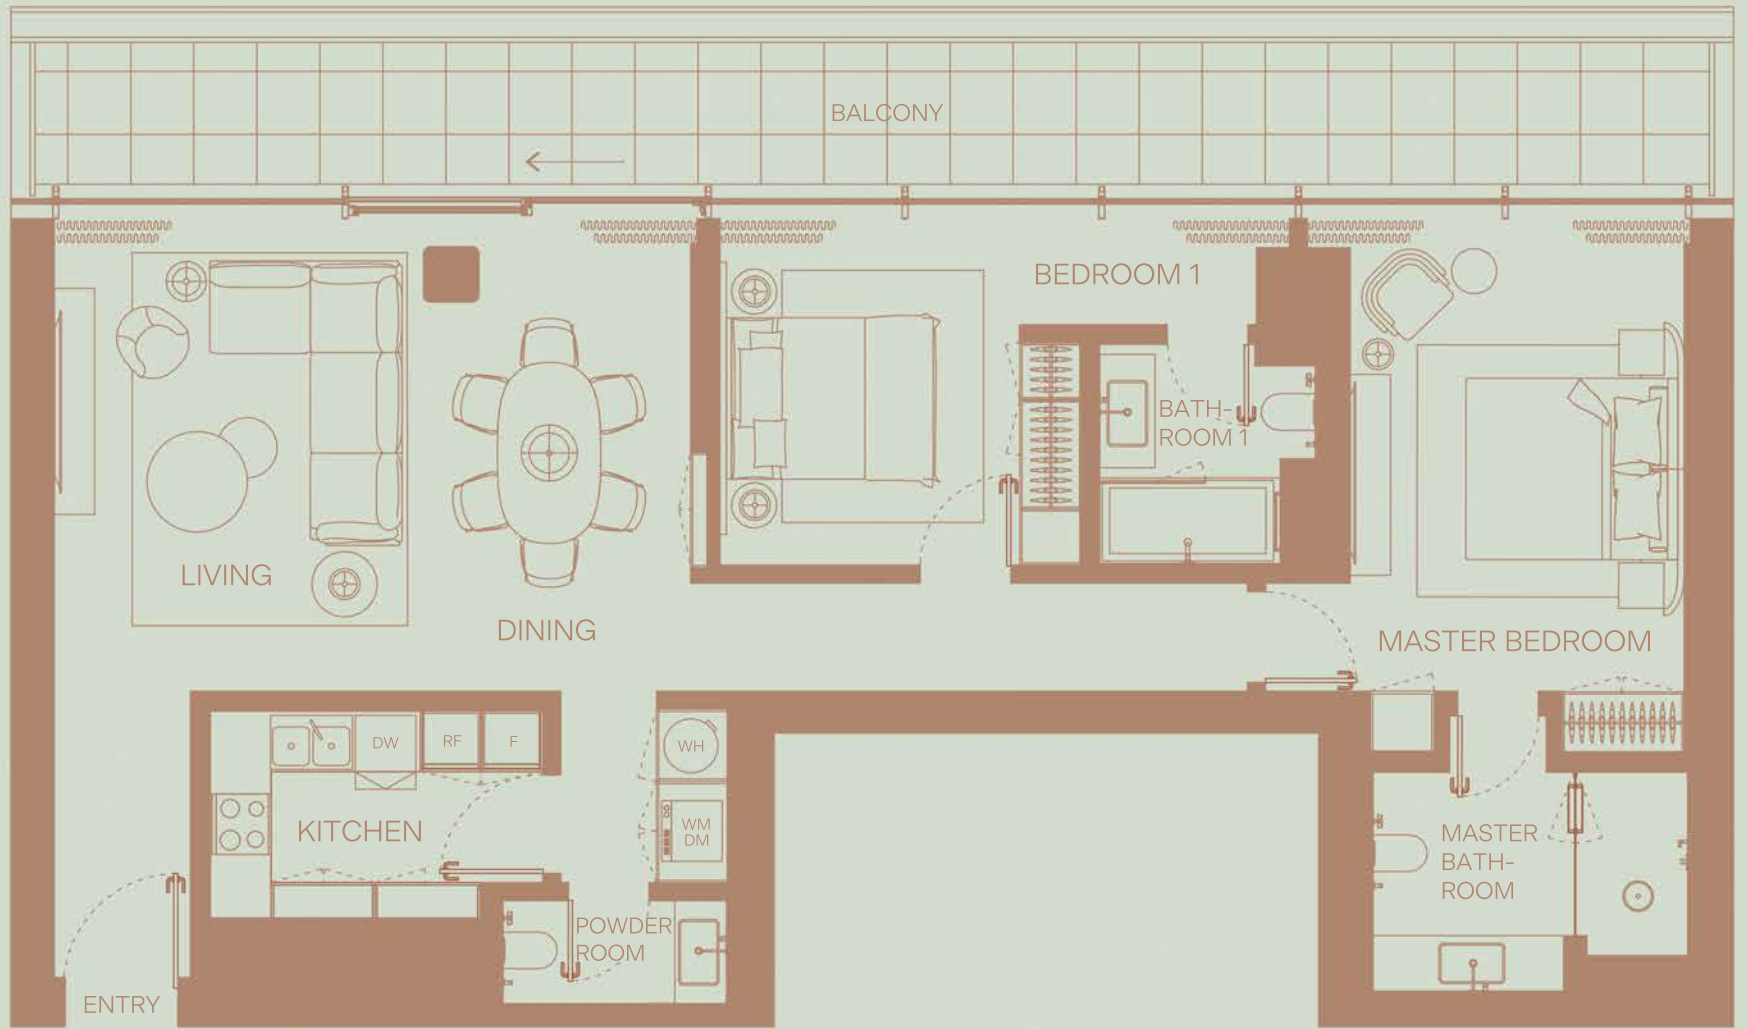

205

2 BEDROOM
Floor 2
Skyline View

TOTAL AREA: 1502 sqft
Internal area: 1213 sqft
External area: 289 sqft