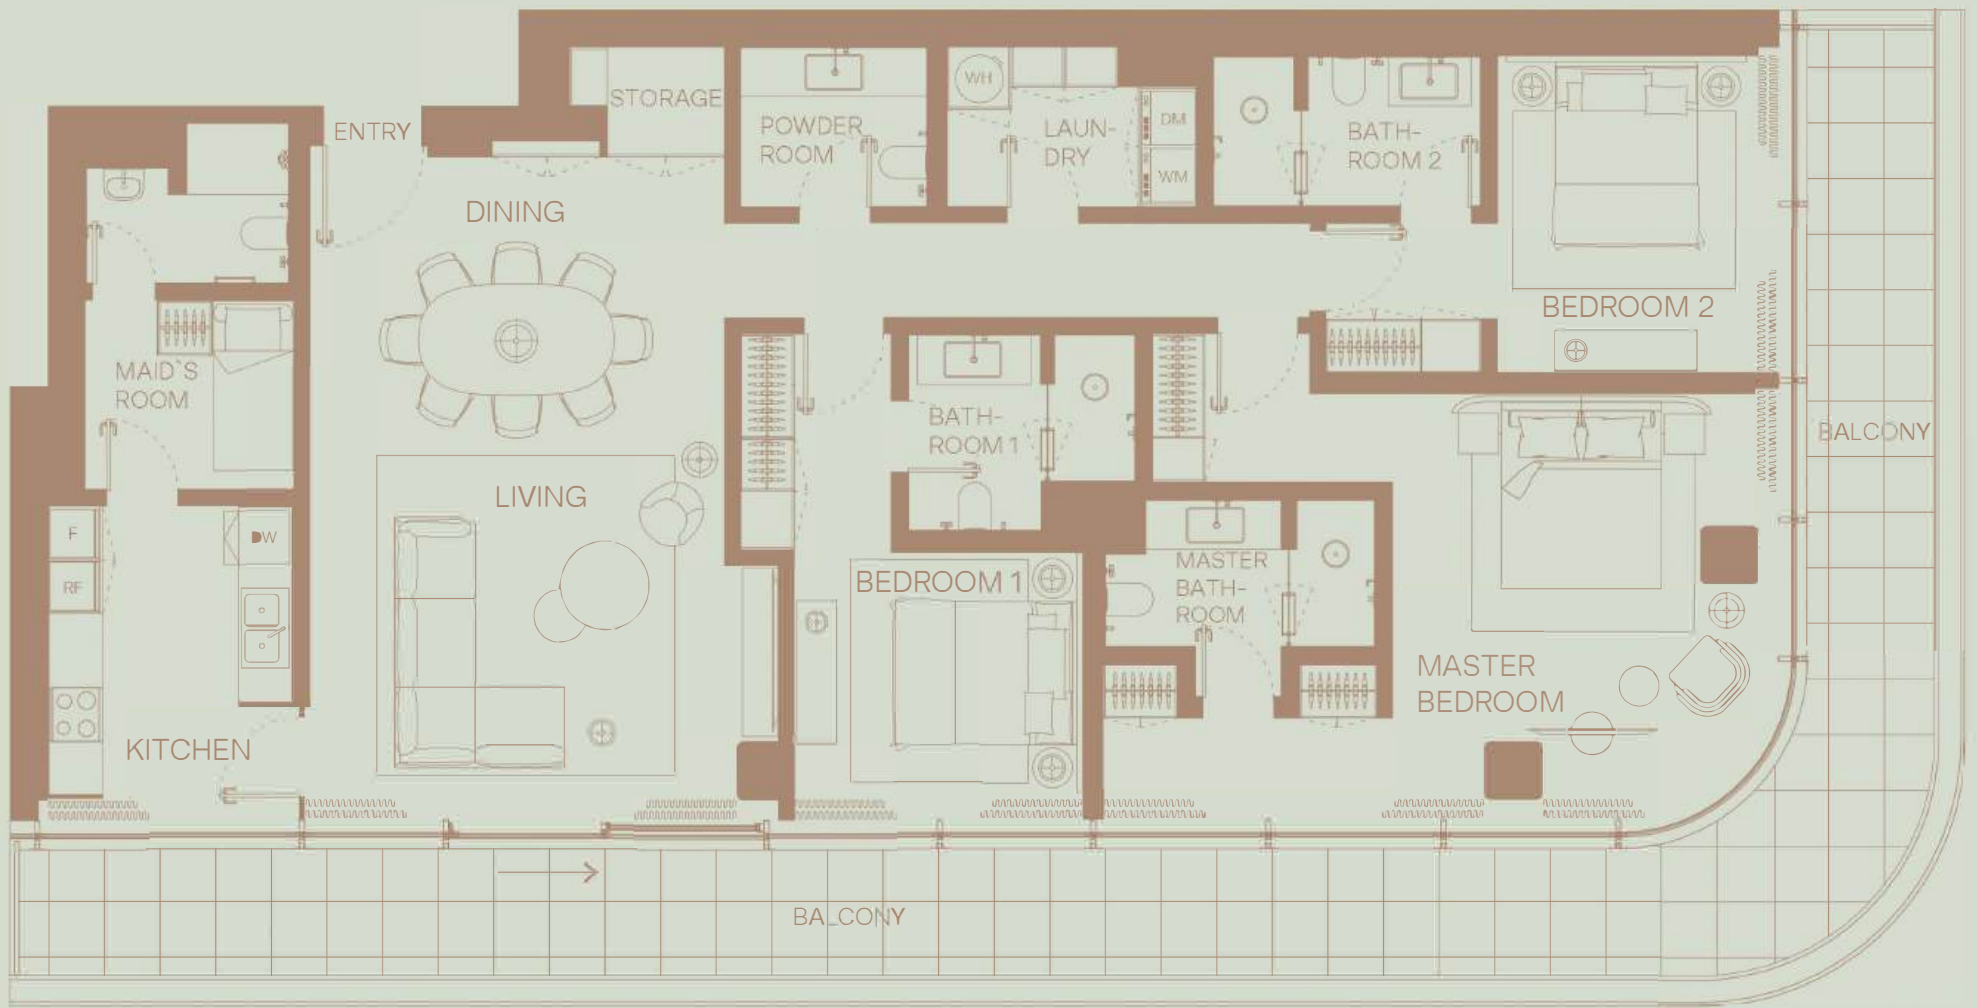

206

2 BEDROOM
Floor 2
Full Canal view

TOTAL AREA: 1677 sqft
Internal area: 1287 sqft
External area: 391 sqft

207

2 BEDROOM
Floor 2
Full Canal View

TOTAL AREA: 1391 sqft
Internal area: 1157 sqft
External area: 234 sqft