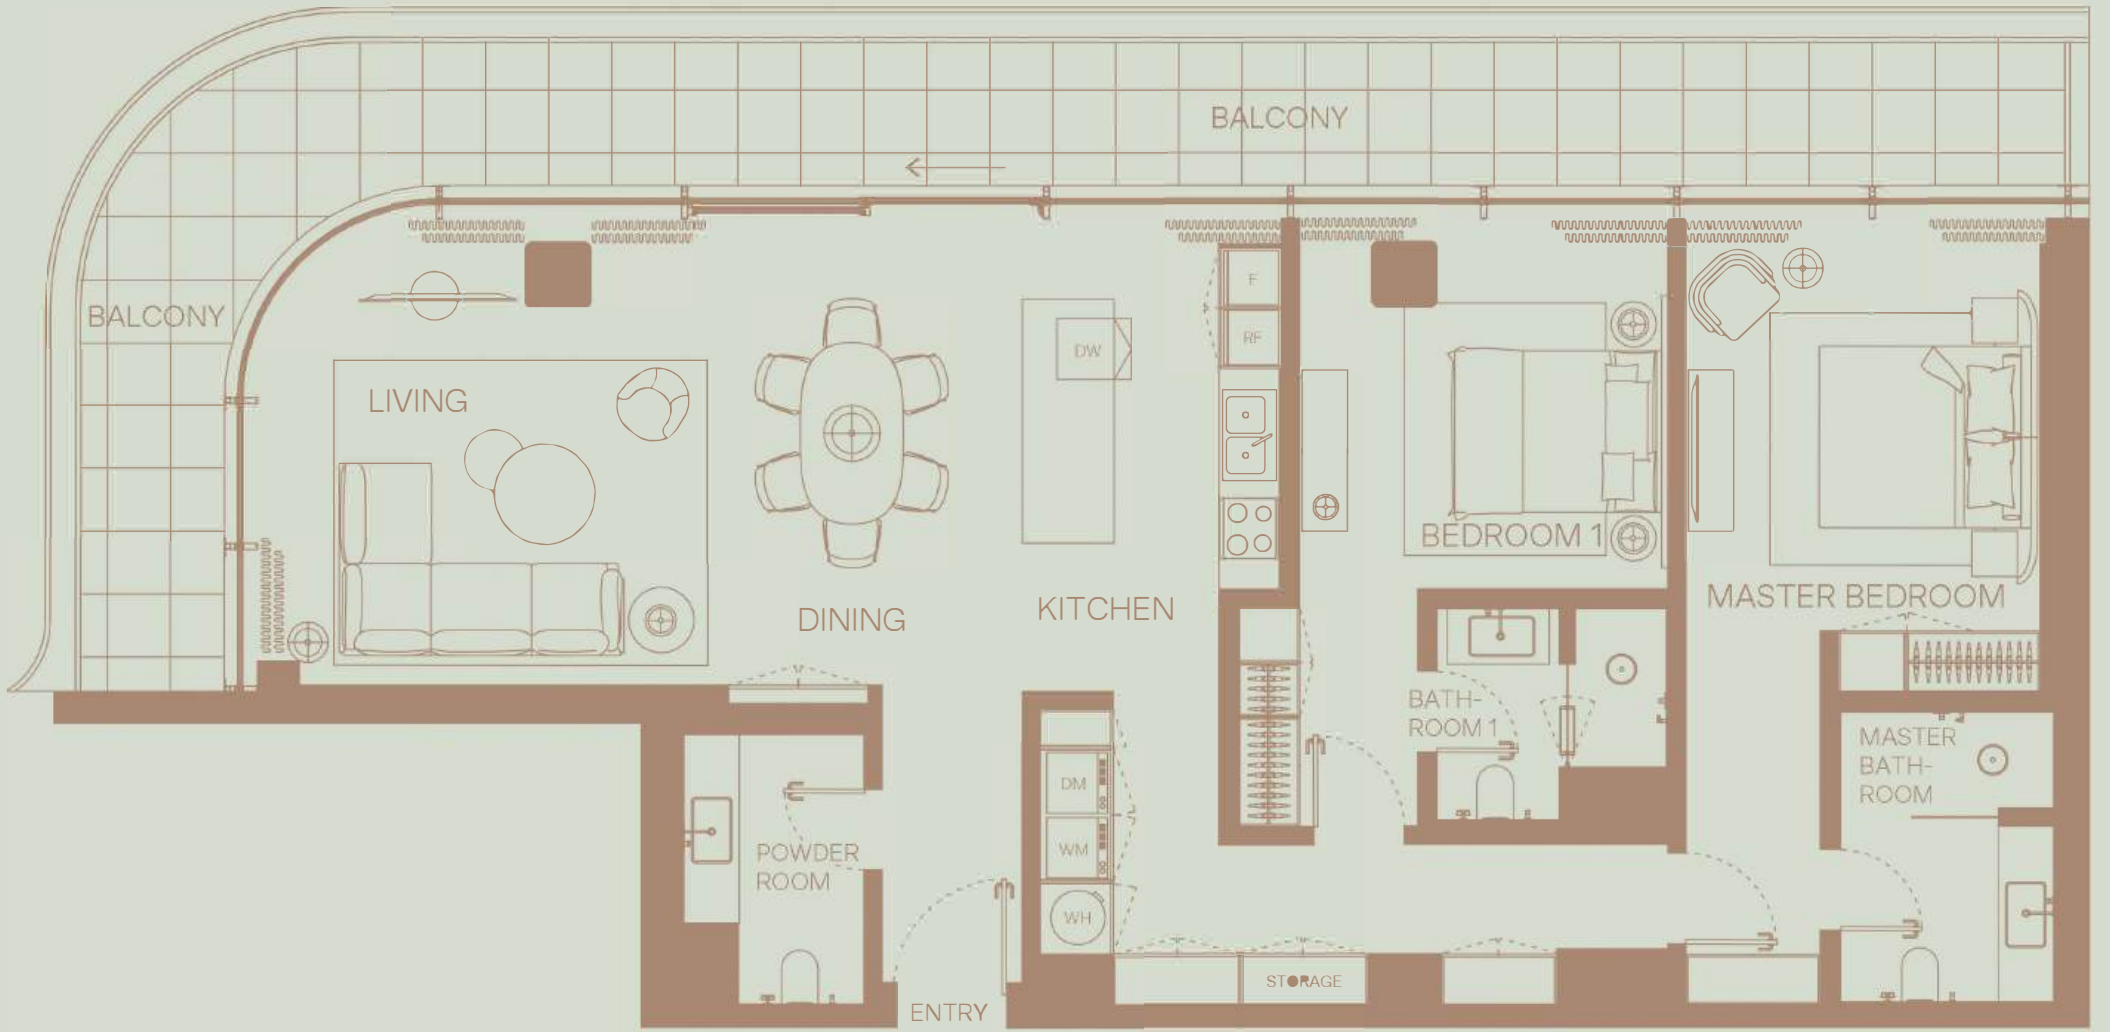

2 BEDROOM
Floor 1
Community View

TOTAL AREA: 1826 sqft
Internal area: 1405 sqft
External area: 421 sqft