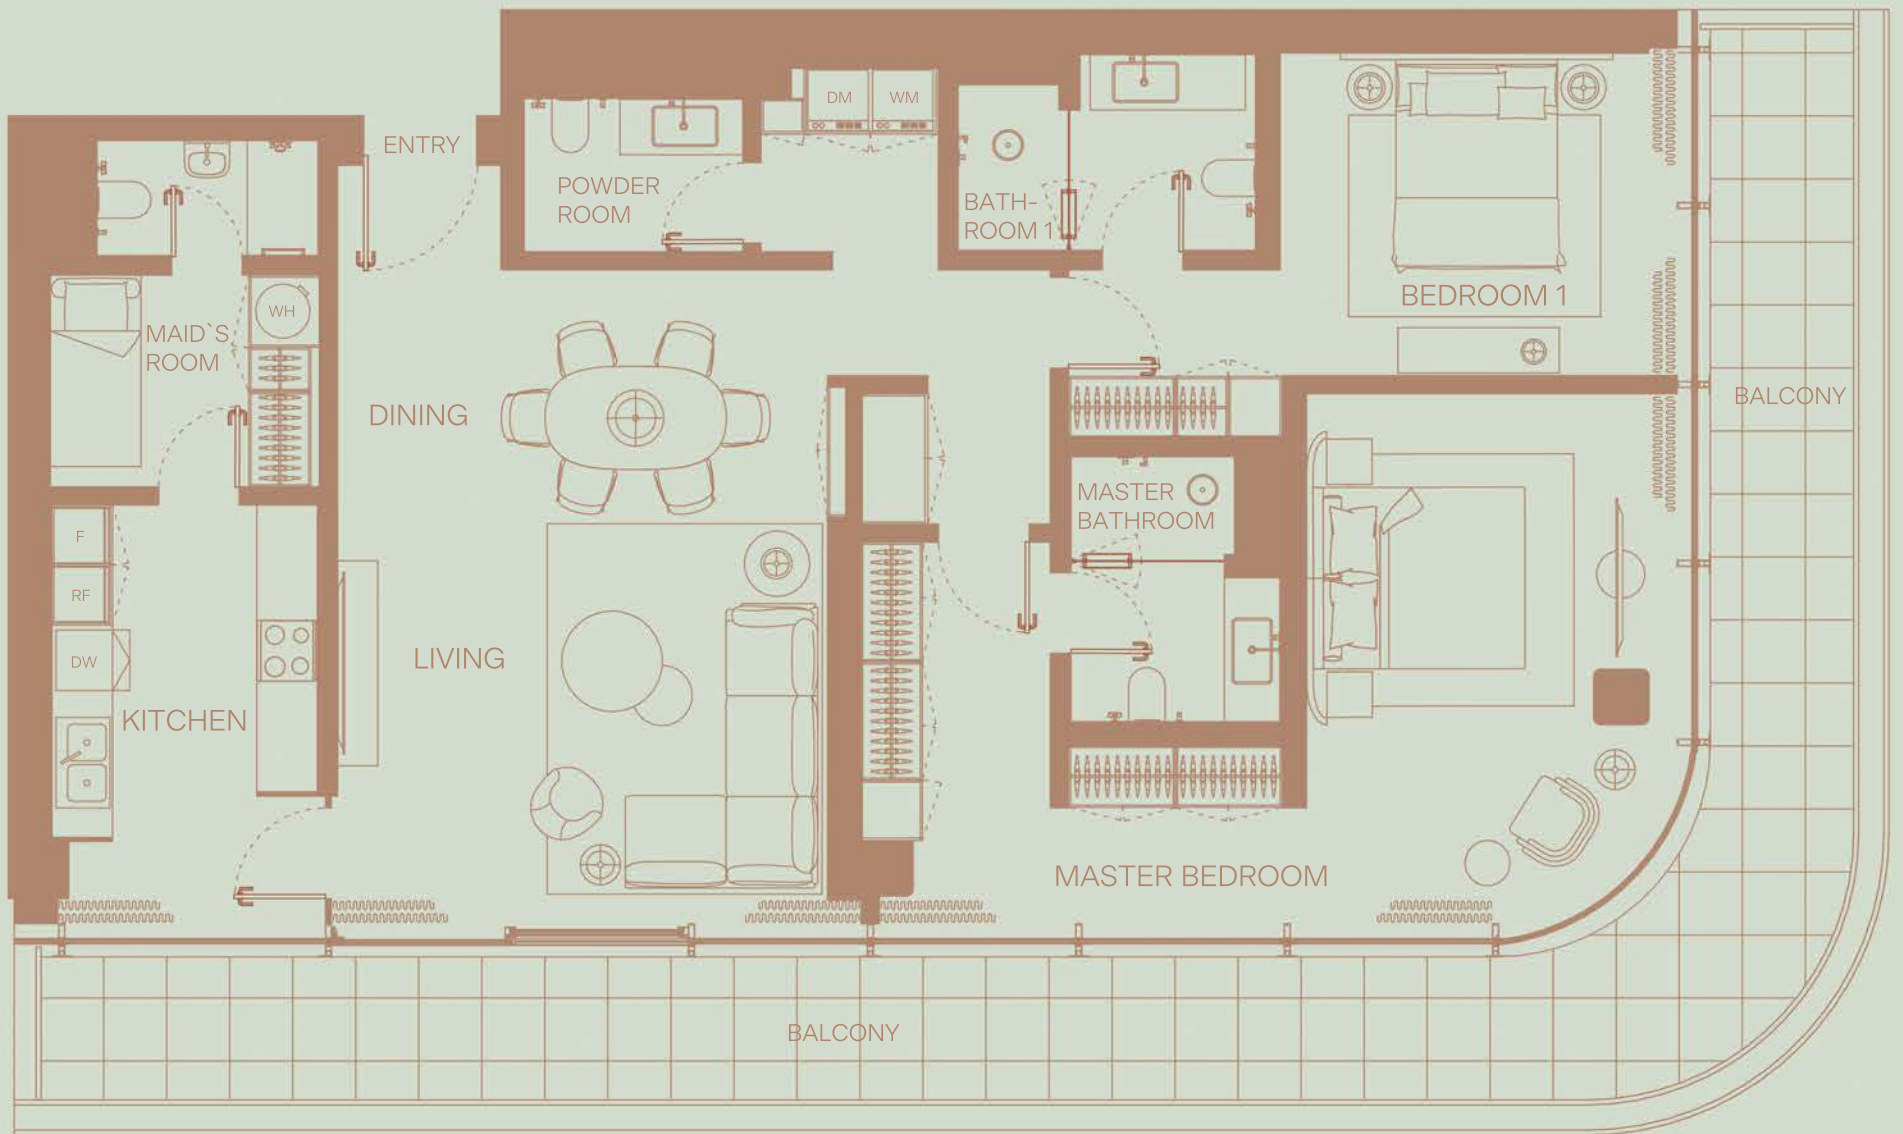

401

2 BEDROOM
Floor 4
Community View

TOTAL AREA: 1947 sqft
Internal area: 1484 sqft
External area: 463 sqft