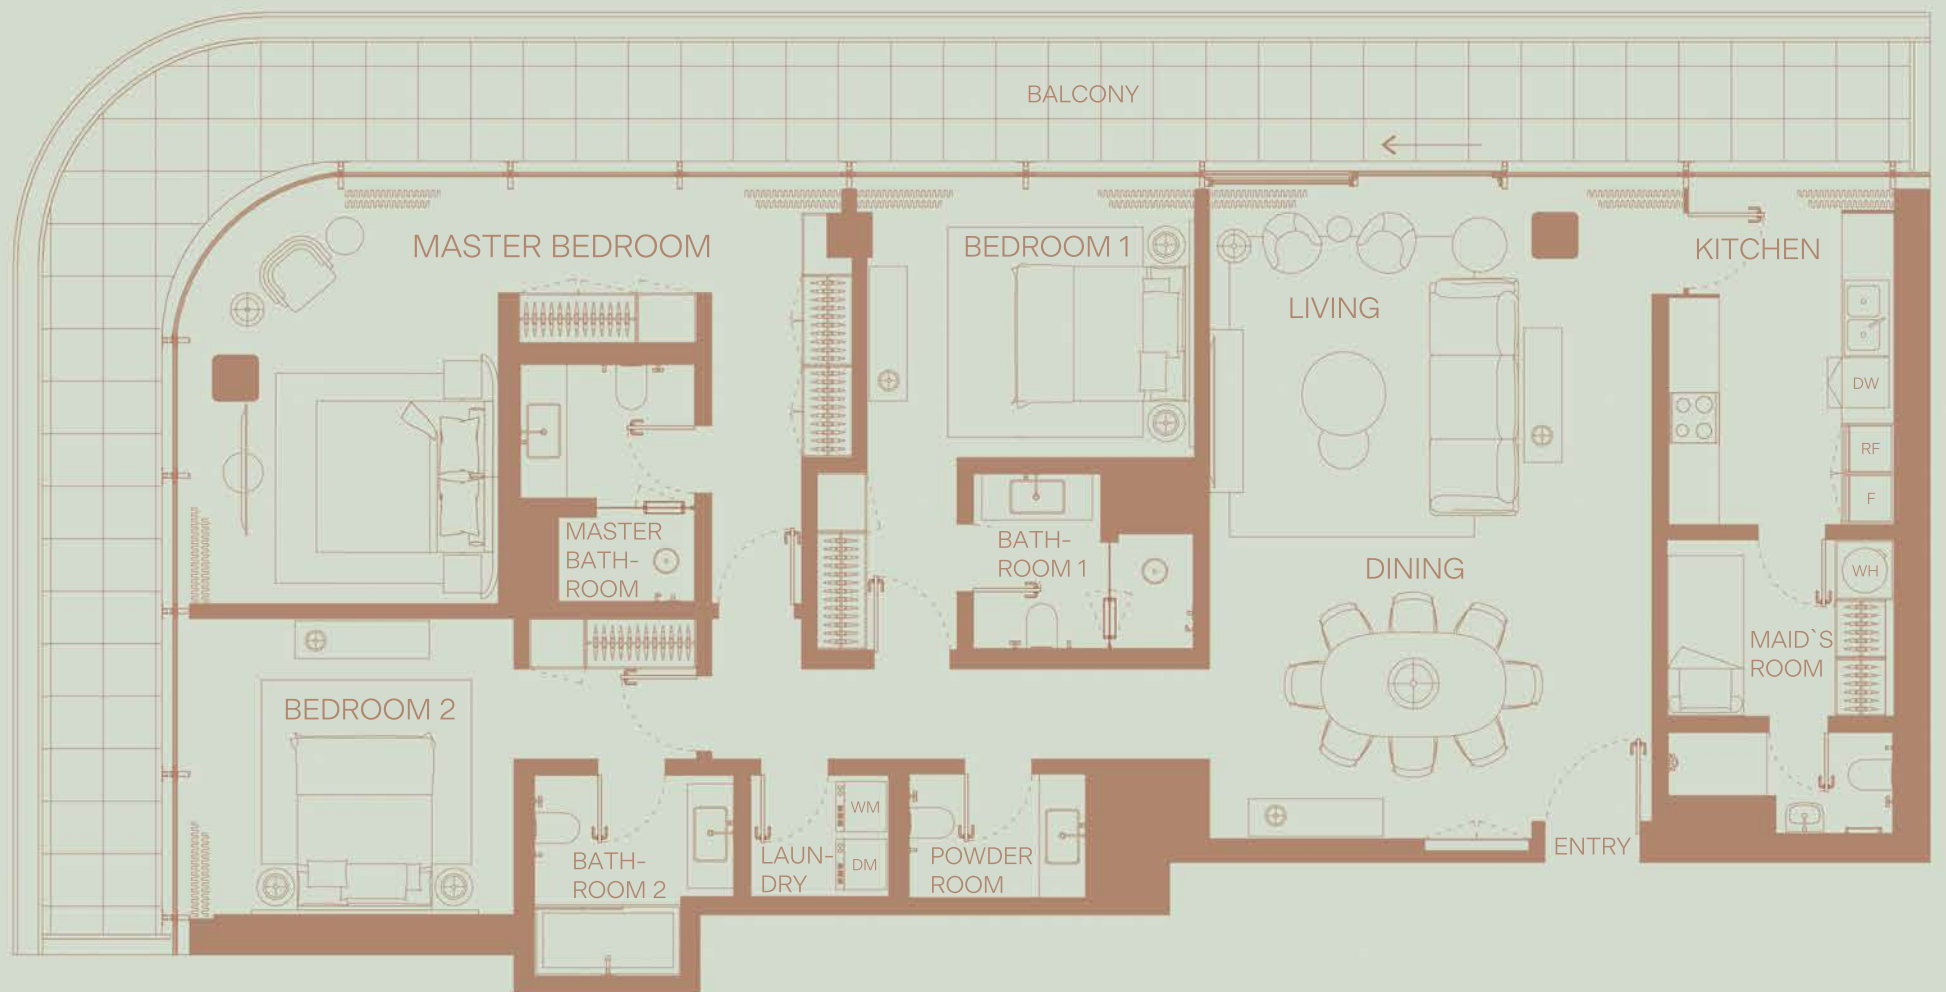

604

3 BEDROOM
Floor 6
Skyline View

TOTAL AREA: 2405 sqft
Internal area: 1870 sqft
External area: 535 sqft