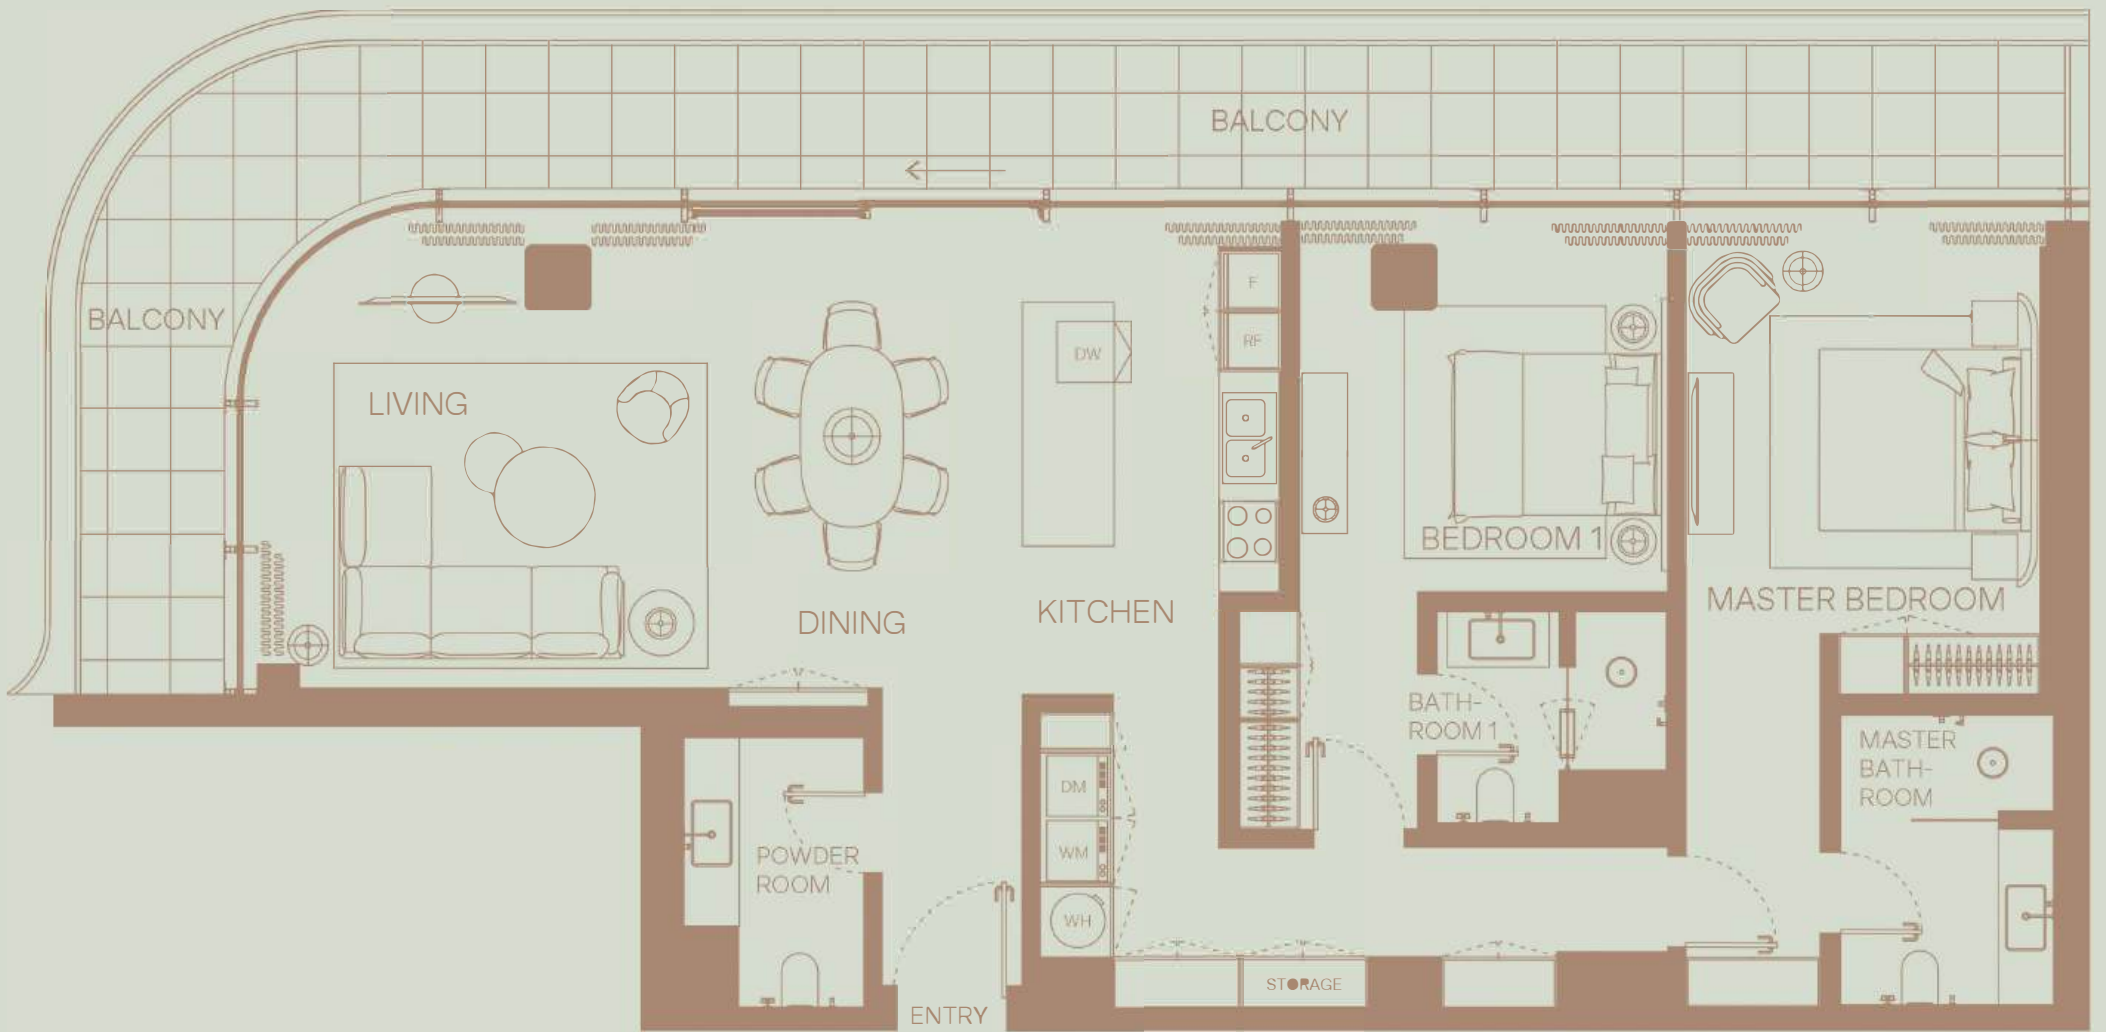

2 BEDROOM
Floor 2
Community View

TOTAL AREA: 1826 sqft
Internal area: 1405 sqft
External area: 421 sqft