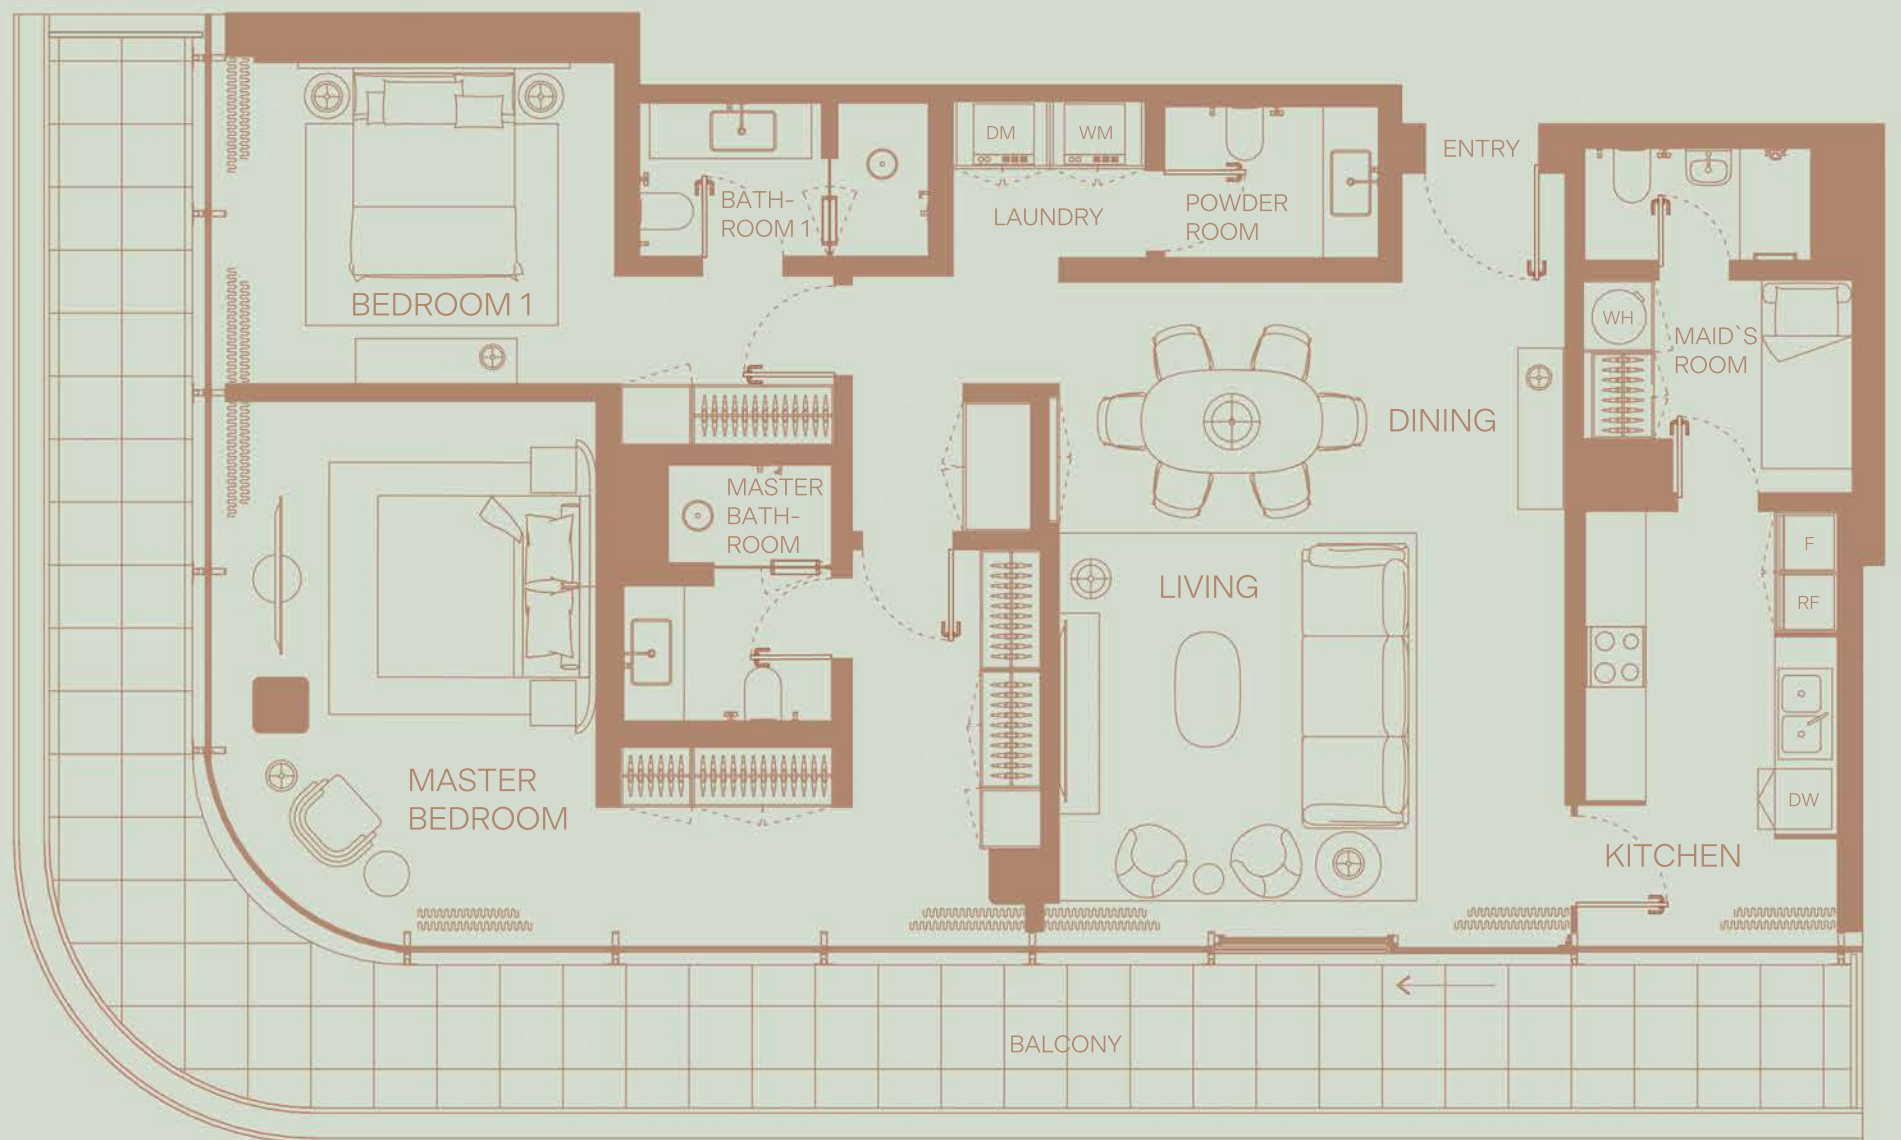

503

2 BEDROOM
Floor 5
Community View

TOTAL AREA: 1953 sqft
Internal area: 1490 sqft
External area: 463 sqft