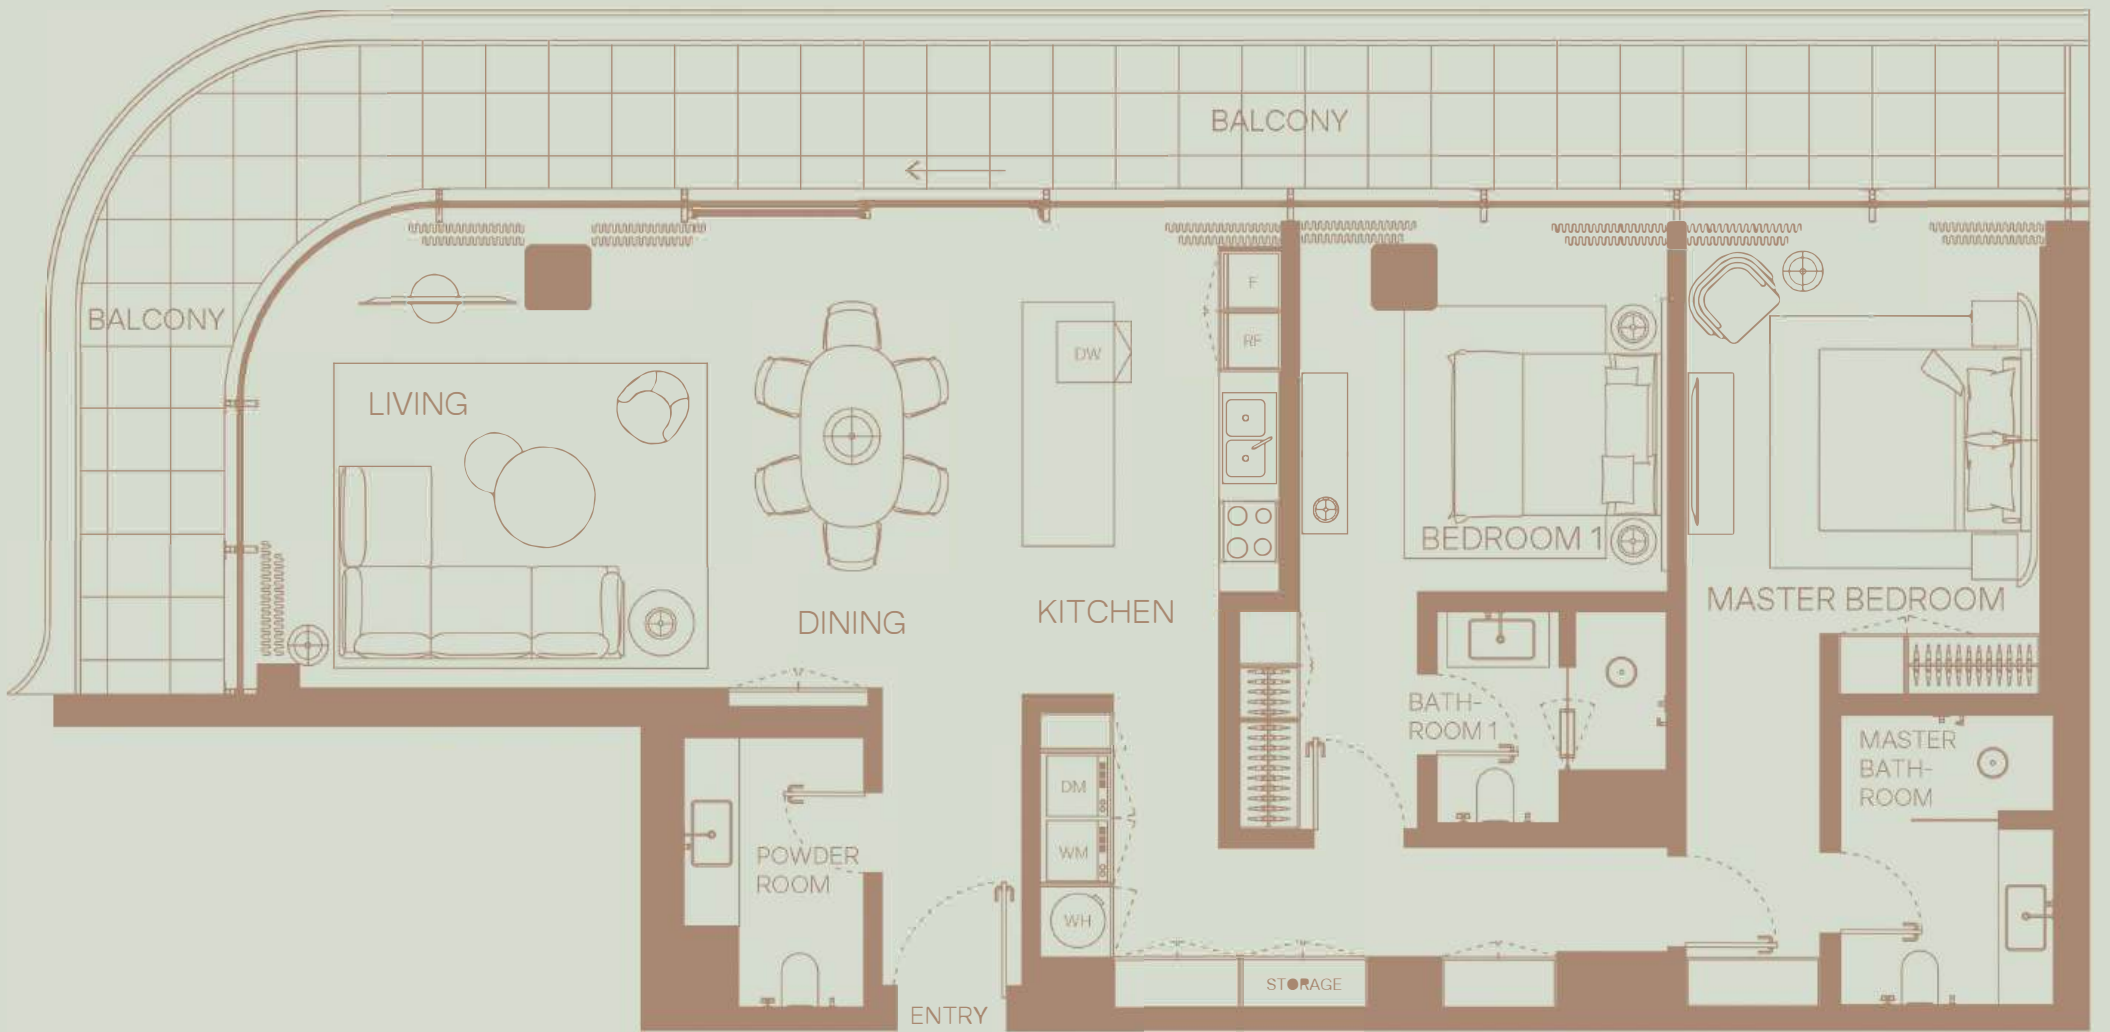

2 BEDROOM
Floor 3,4,5,6,7
Community View

TOTAL AREA: 1826 sqft
Internal area: 1405 sqft
External area: 421 sqft