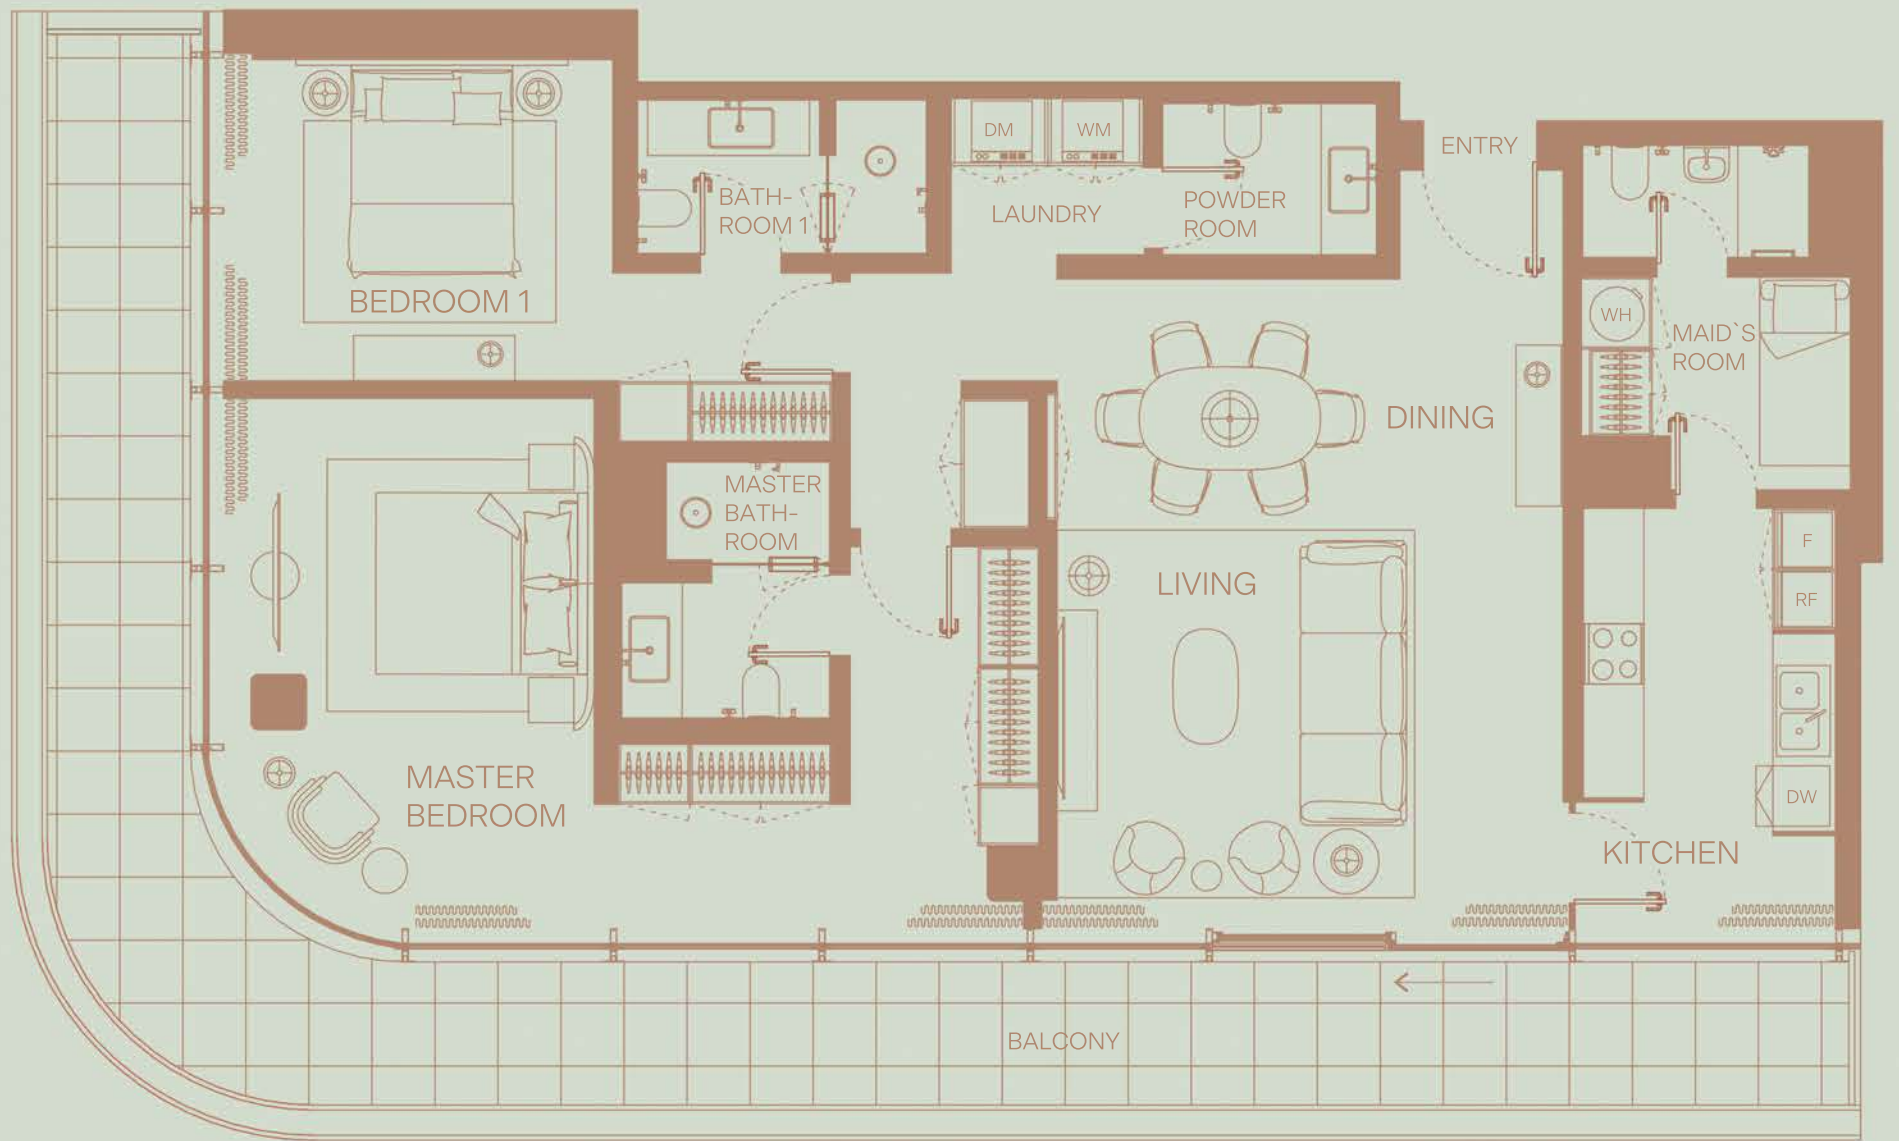

103

2 BEDROOM
Floor 1
Community View

TOTAL AREA: 1953 sqft
Internal area: 1490 sqft
External area: 463 sqft