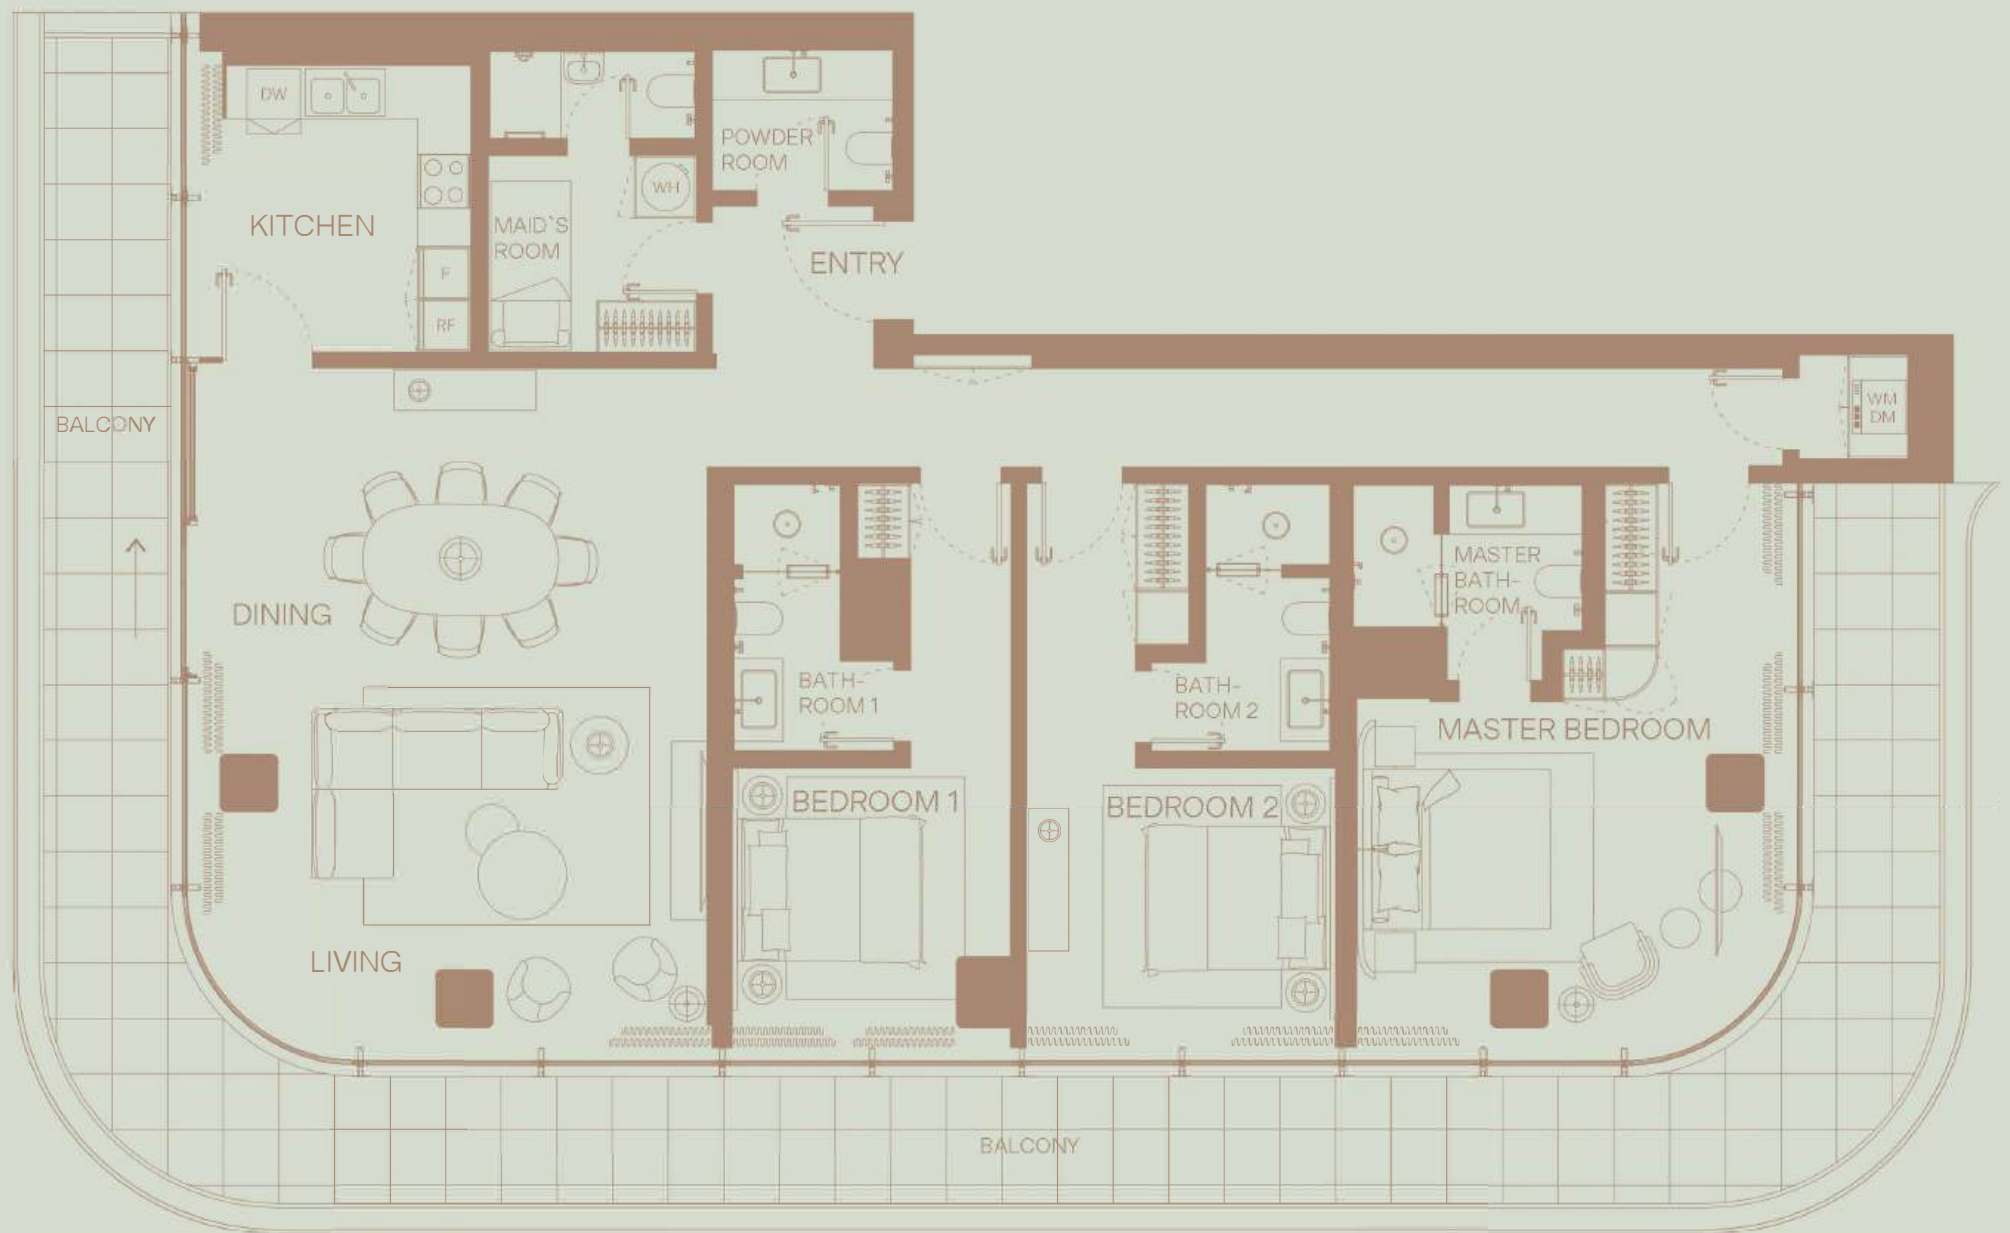

905

3 BEDROOM
Floor 9
Full Canal View

TOTAL AREA: 2552 sqft
Internal area: 1884 sqft
External area: 669 sqft