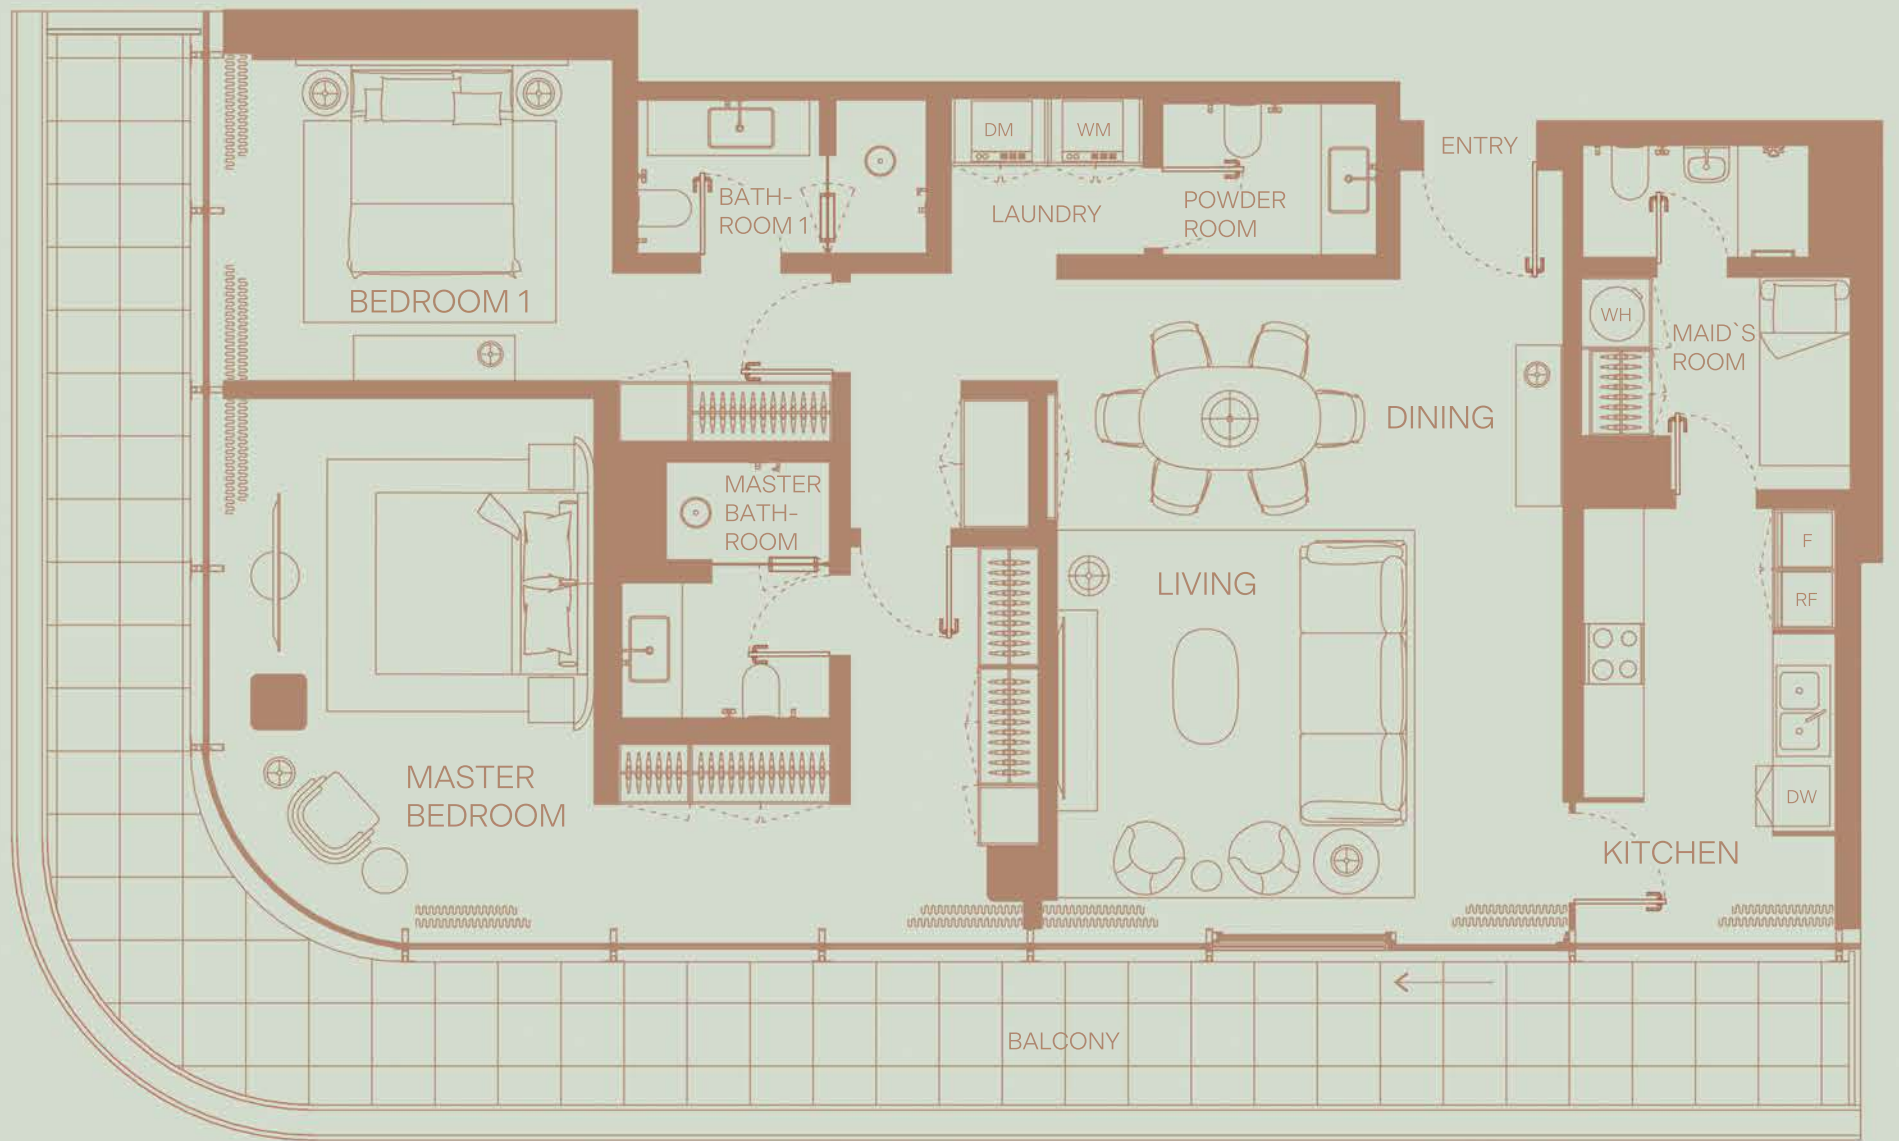

403

2 BEDROOM
Floor 4
Community View

TOTAL AREA: 1953 sqft
Internal area: 1490 sqft
External area: 463 sqft