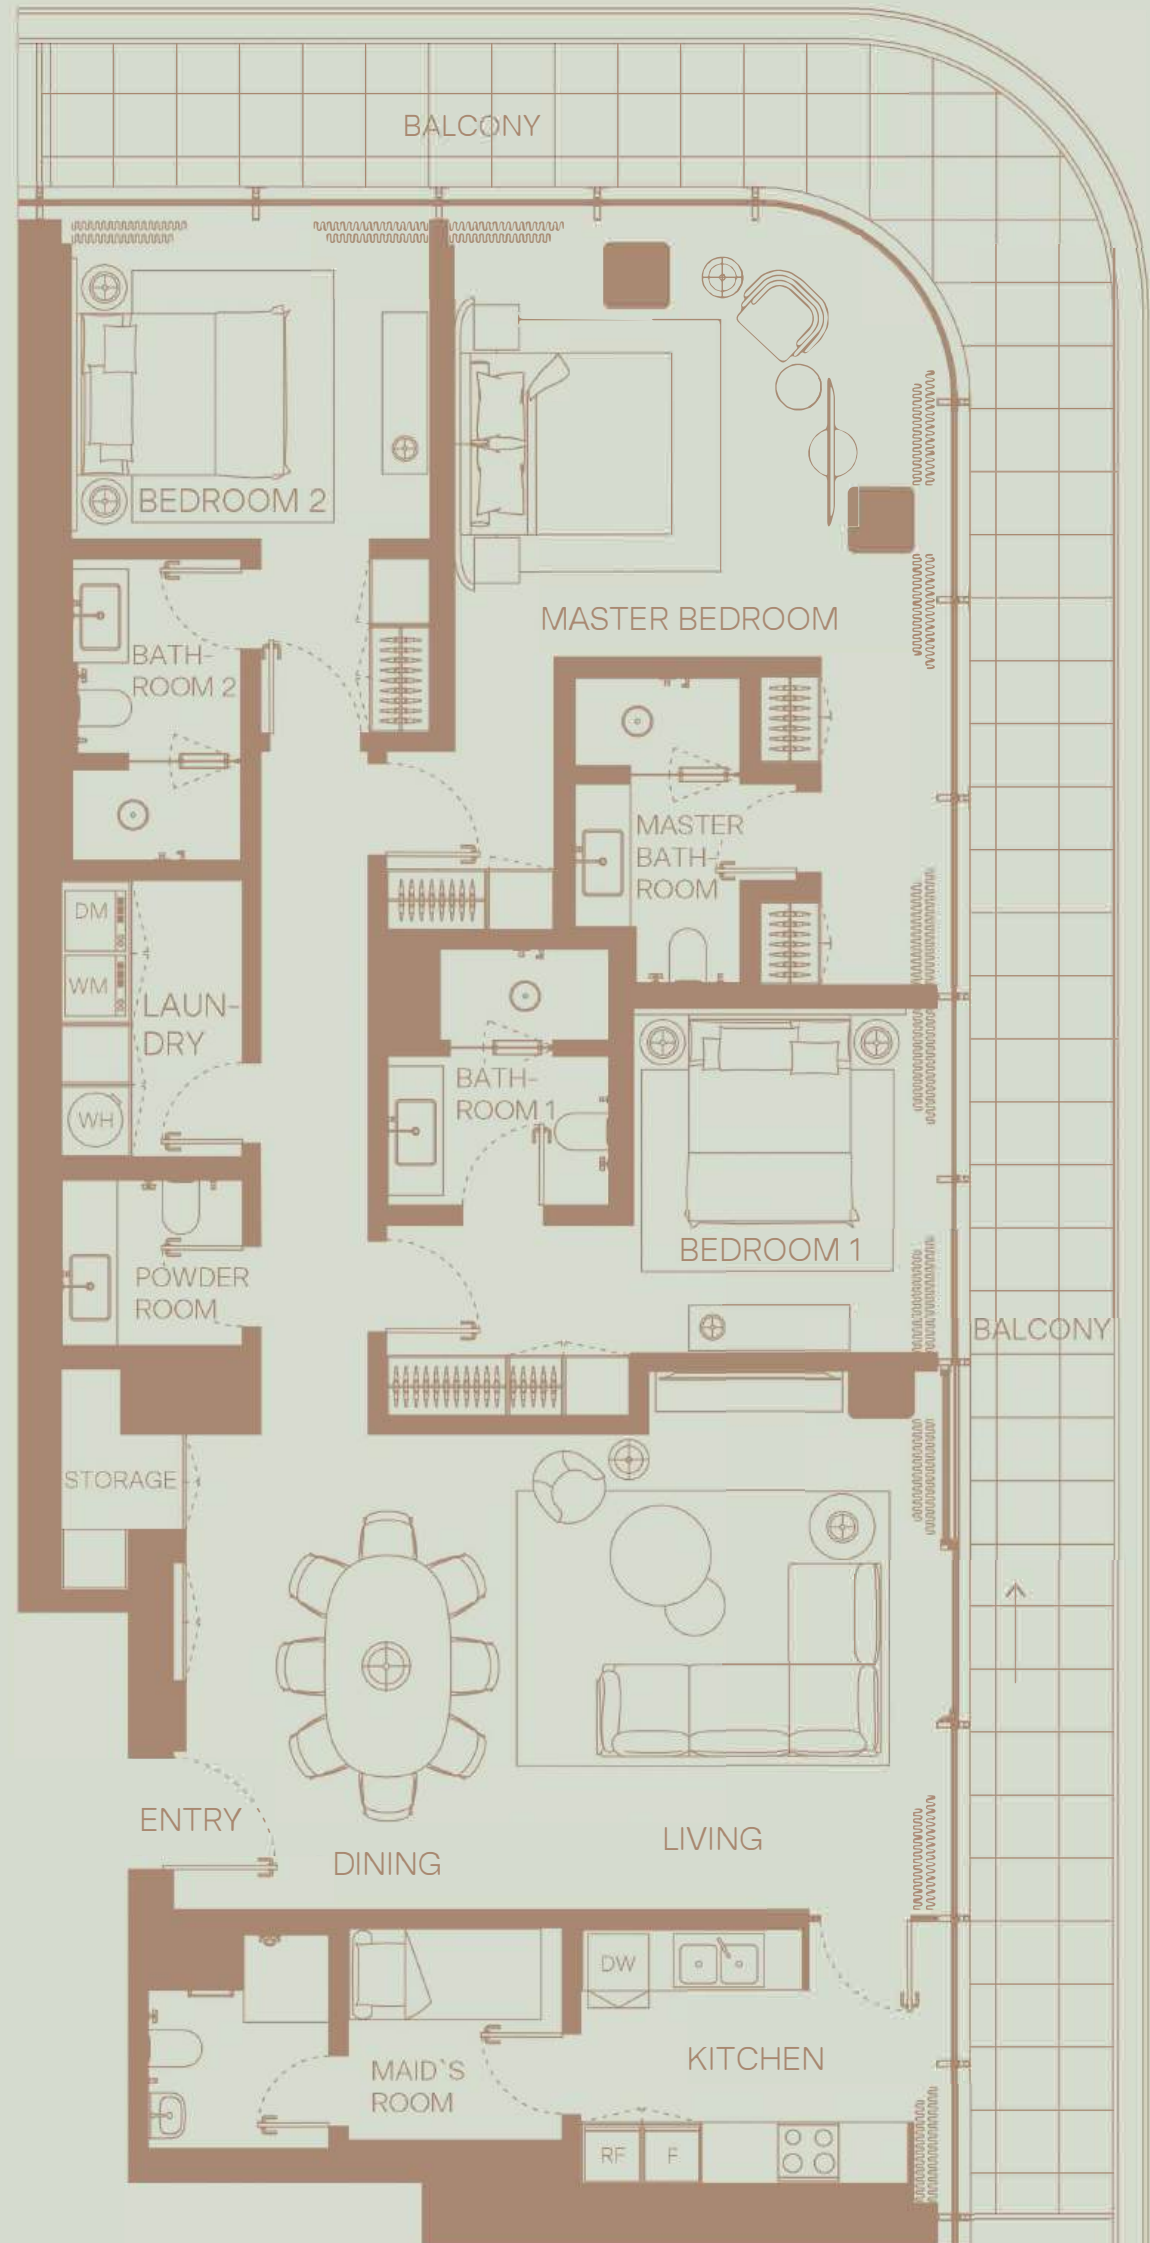

802

3 BEDROOM
Floor 8
Community View

TOTAL AREA: 2346 sqft
Internal area: 1822 sqft
External area: 523 sqft

803

3 BEDROOM
Floor 8
Skyline View

TOTAL AREA: 2349 sqft
Internal area: 1826 sqft
External area: 523 sqft