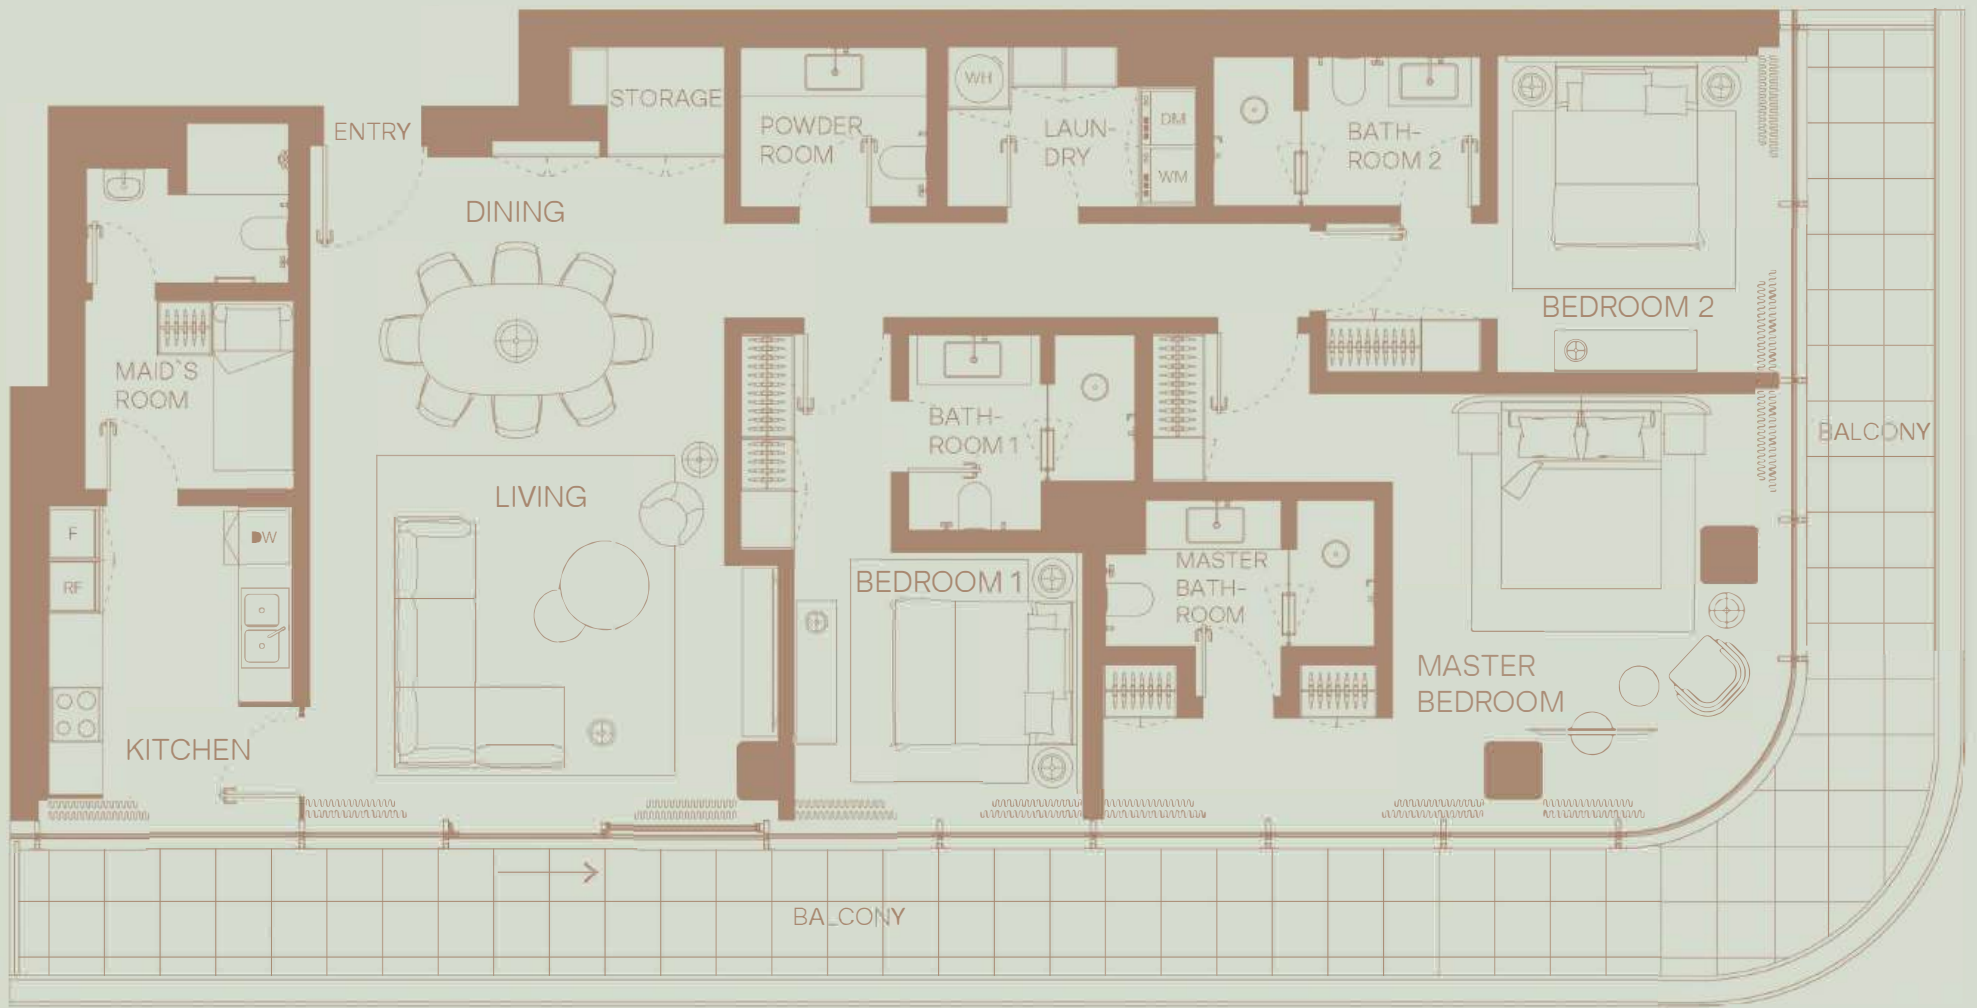

3 BEDROOM
Floor 1
Full Canal View

TOTAL AREA: 2348 sqft
Internal area: 1827 sqft
External area: 521 sqft