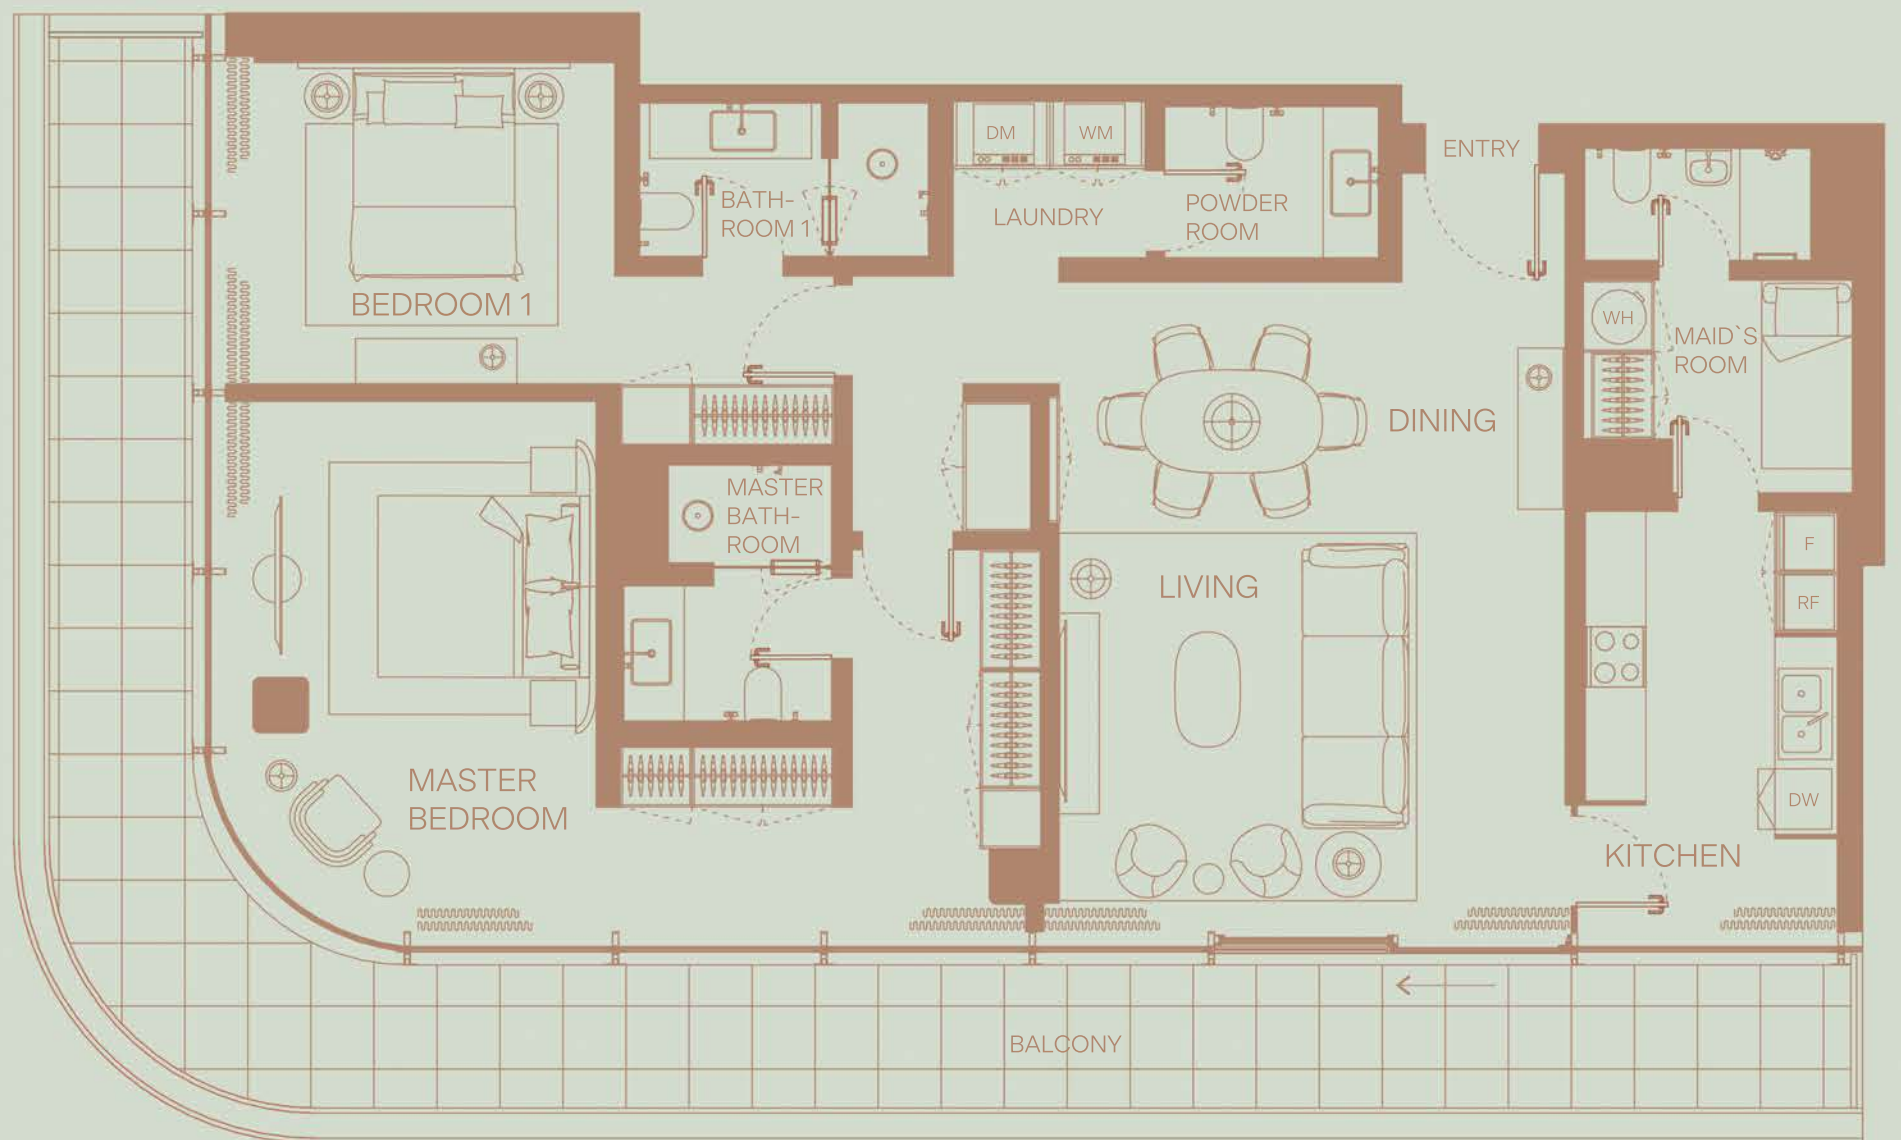

603

2 BEDROOM
Floor 6
Community View

TOTAL AREA: 1953 sqft
Internal area: 1490 sqft
External area: 463 sqft