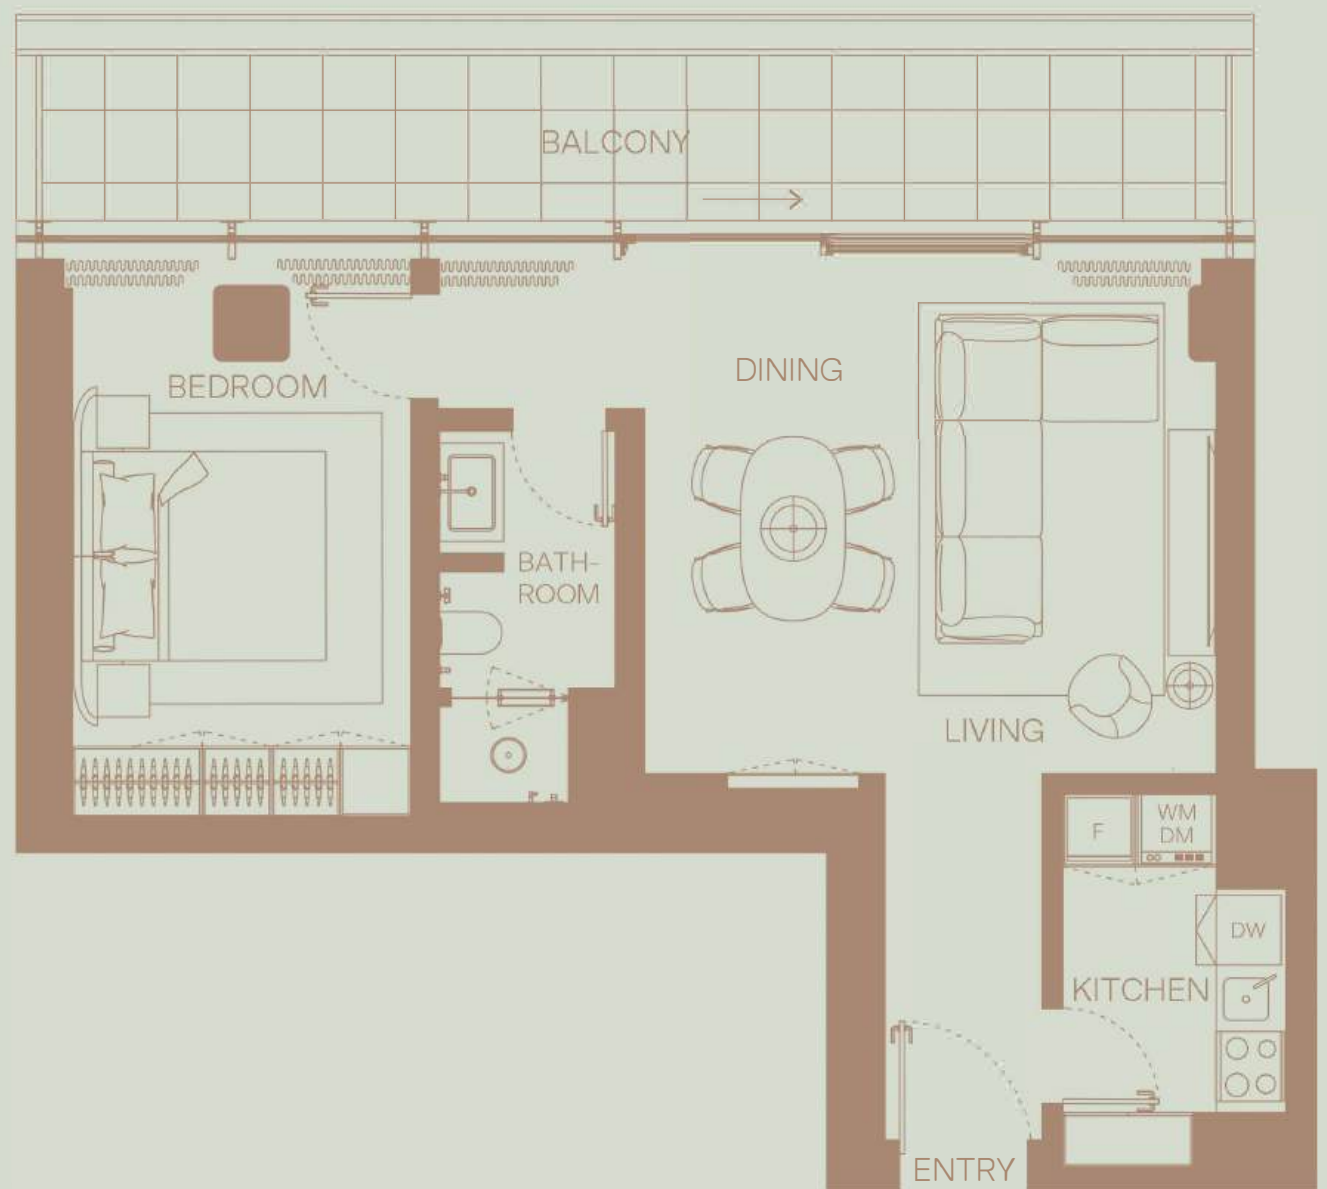

810

1 BEDROOM
Floor 8
Community View

TOTAL AREA: 833 sqft
Internal area: 658 sqft
External area: 175 sqft