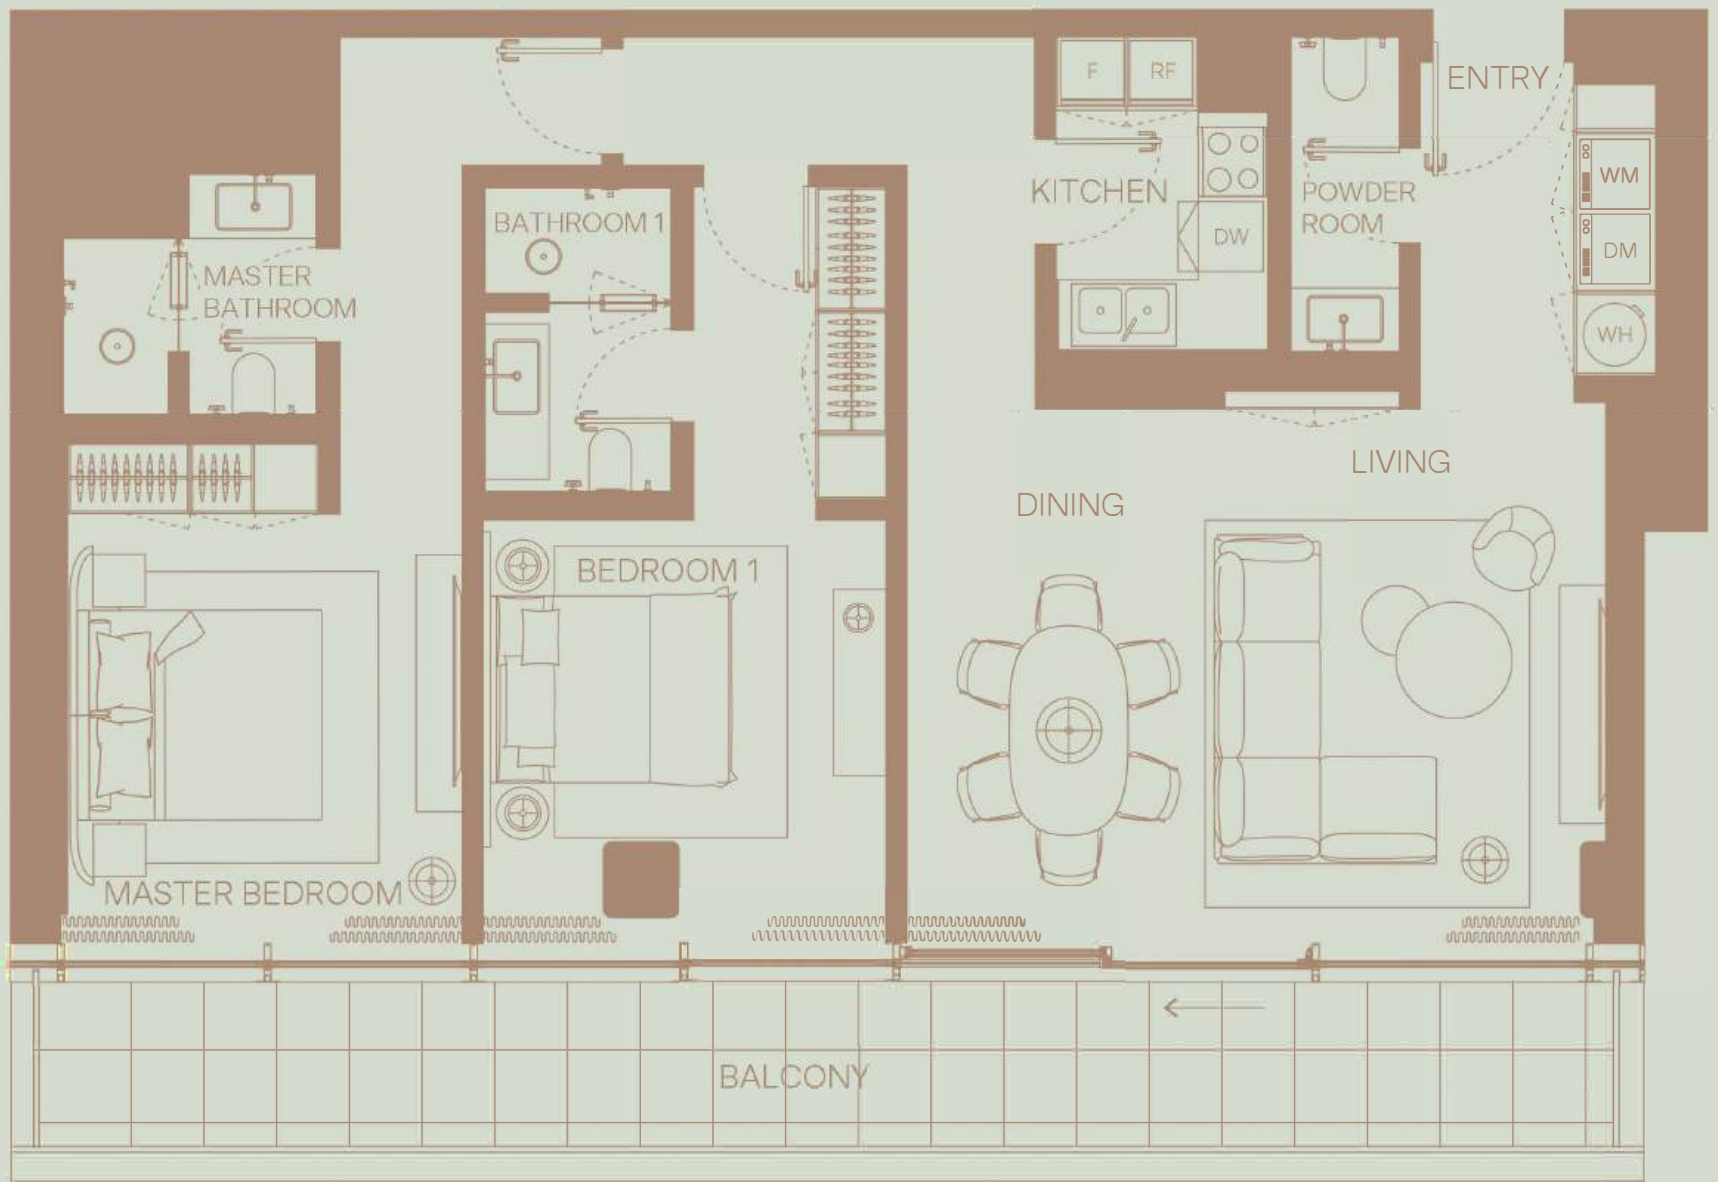

807

2 BEDROOM
Floor 8
Full Canal View

TOTAL AREA: 1391 sqft
Internal area: 1157 sqft
External area: 234 sqft