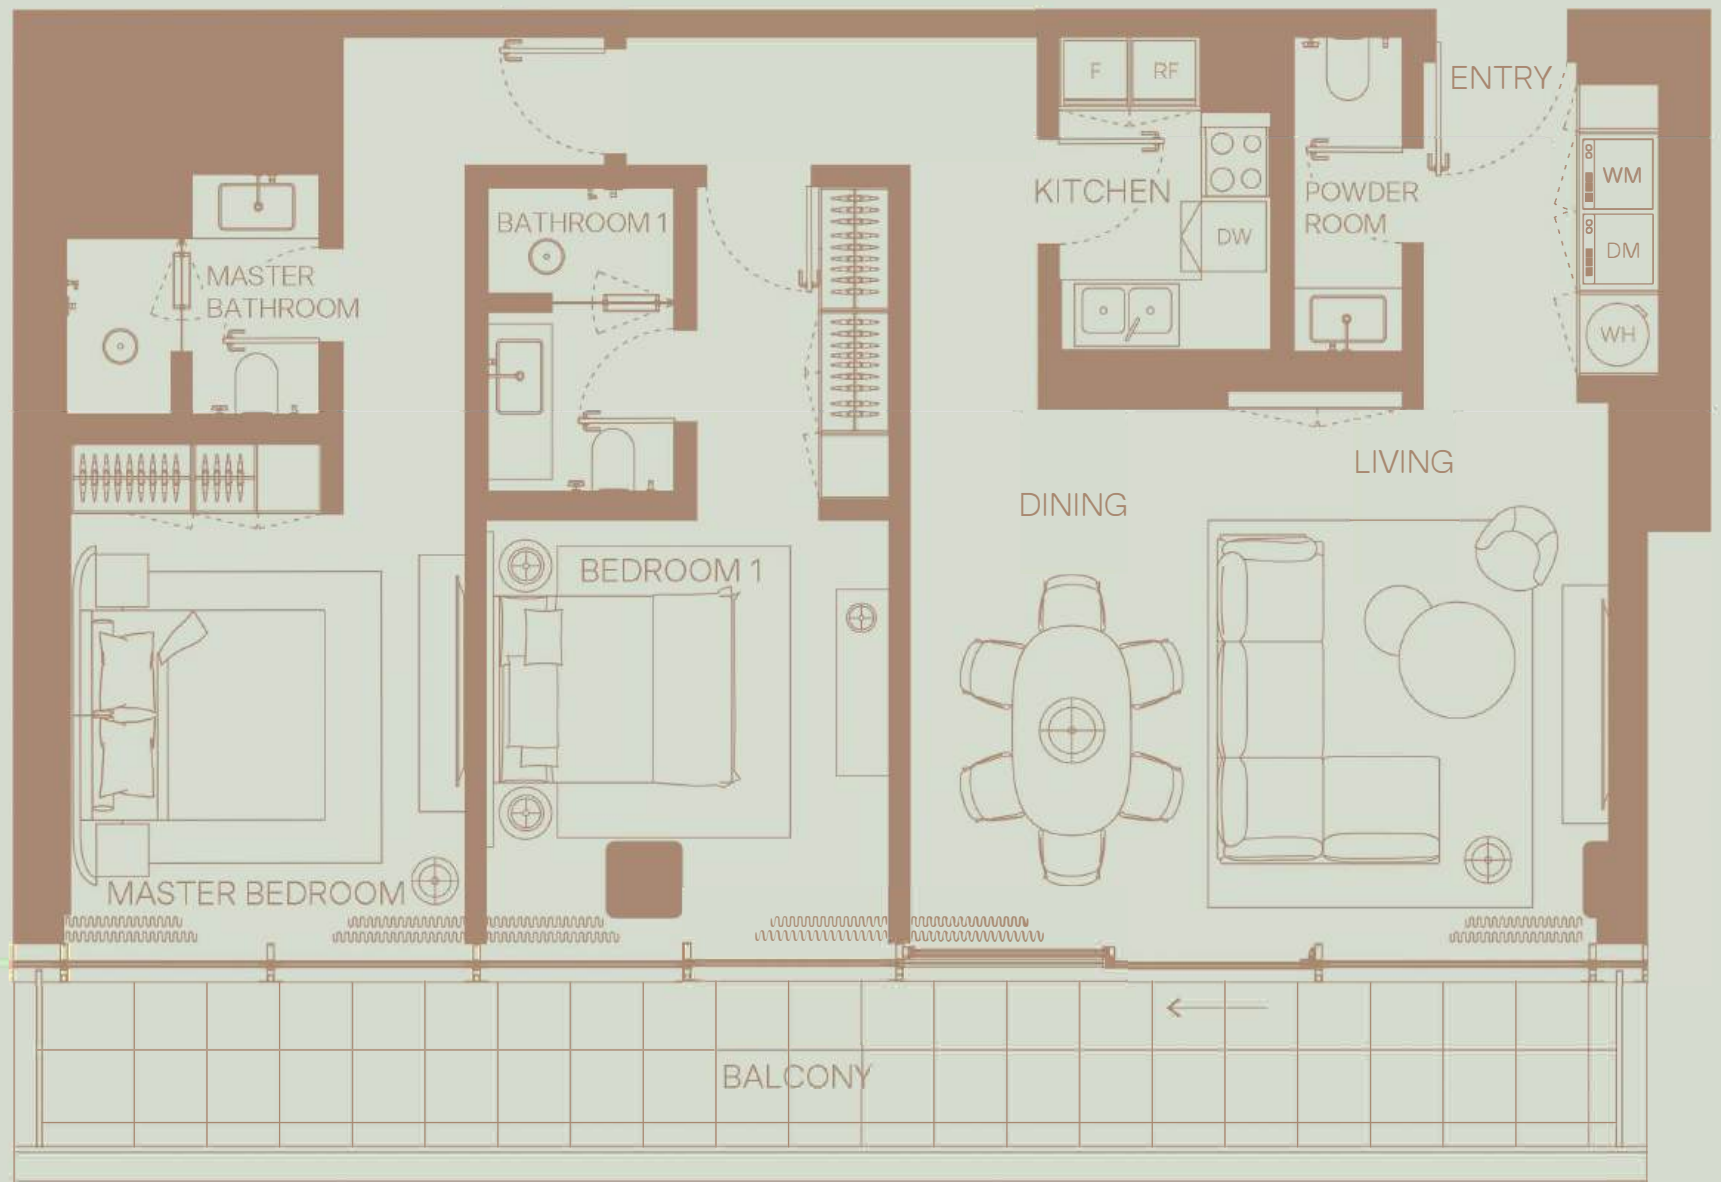

907

2 BEDROOM
Floor 9
Full Canal View

TOTAL AREA: 1391 sqft
Internal area: 1157 sqft
External area: 234 sqft