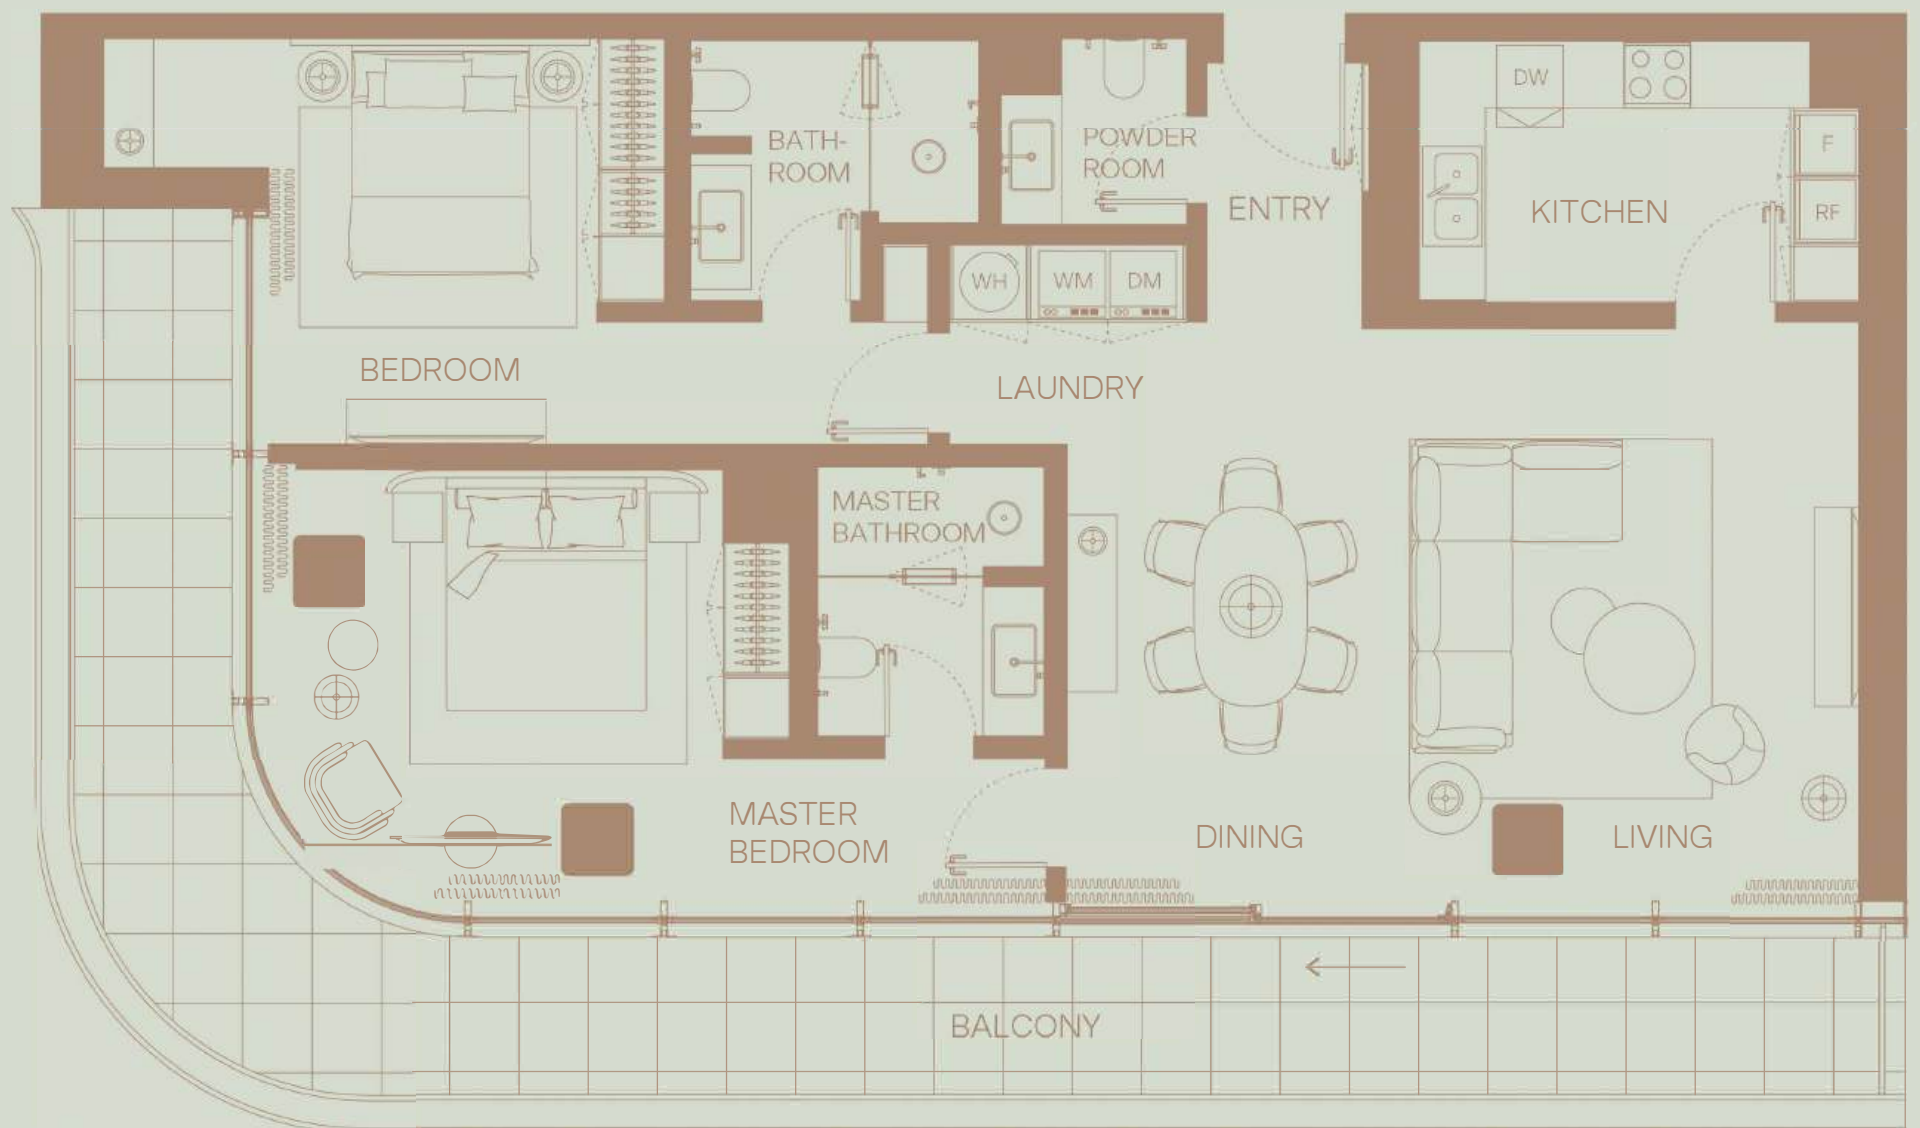

906

2 BEDROOM
Floor 9
Full Canal view

TOTAL AREA: 1677 sqft
Internal area: 1287 sqft
External area: 391 sqft