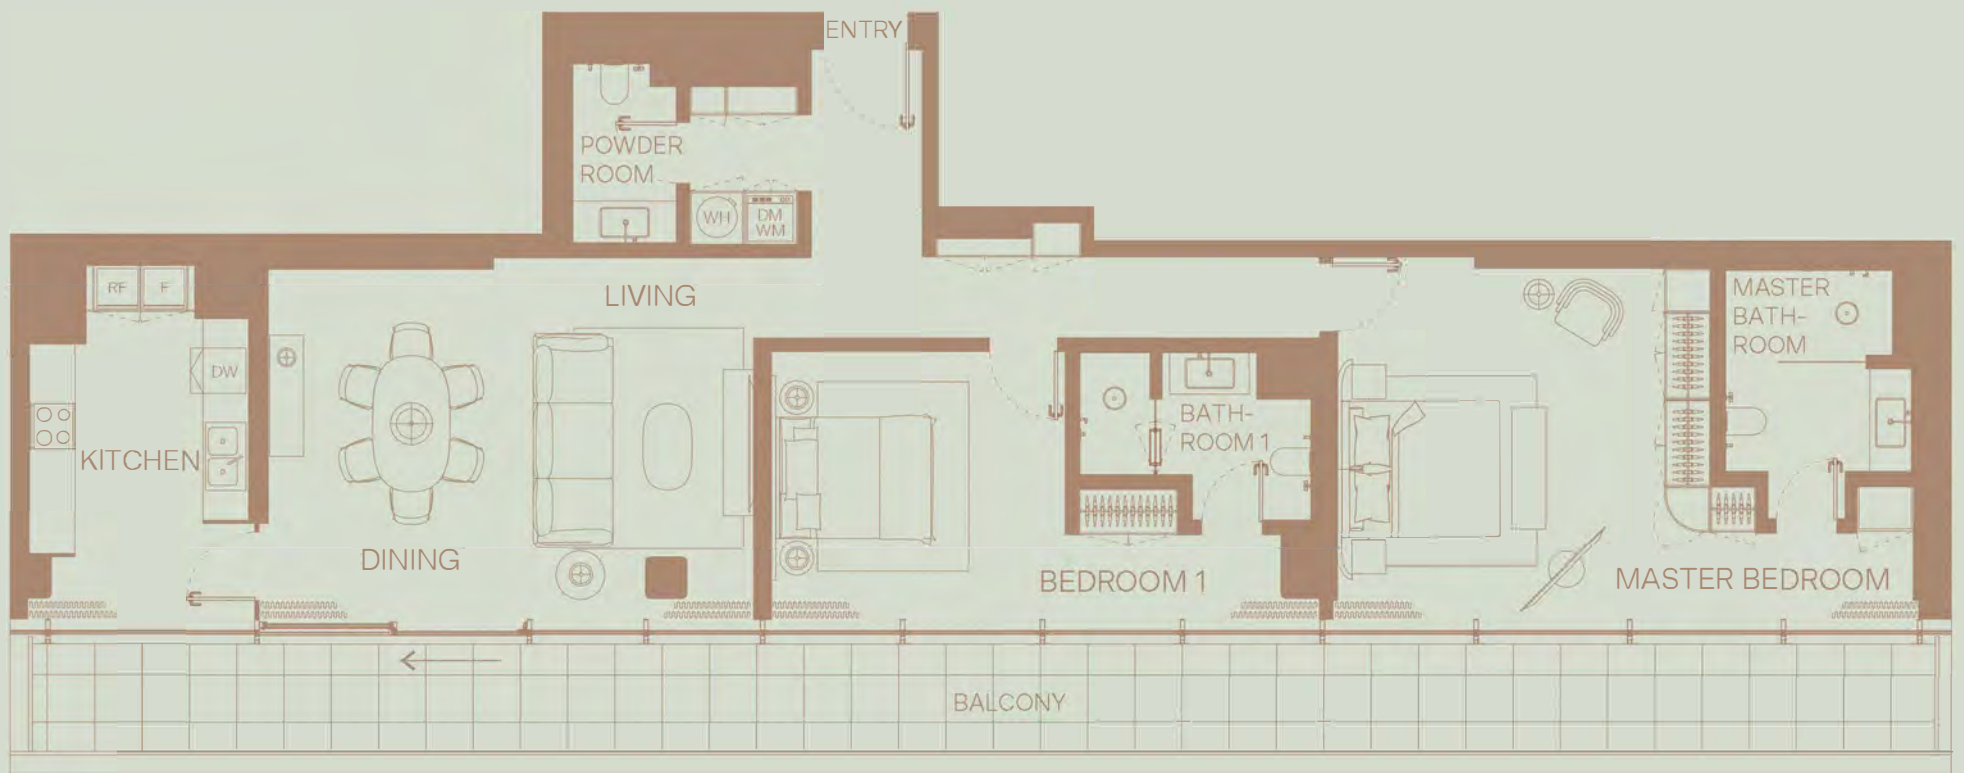

502

2 BEDROOM
Floor 5
Partial Canal View

TOTAL AREA: 1916 sqft
Internal area: 1482 sqft
External area: 434 sqft