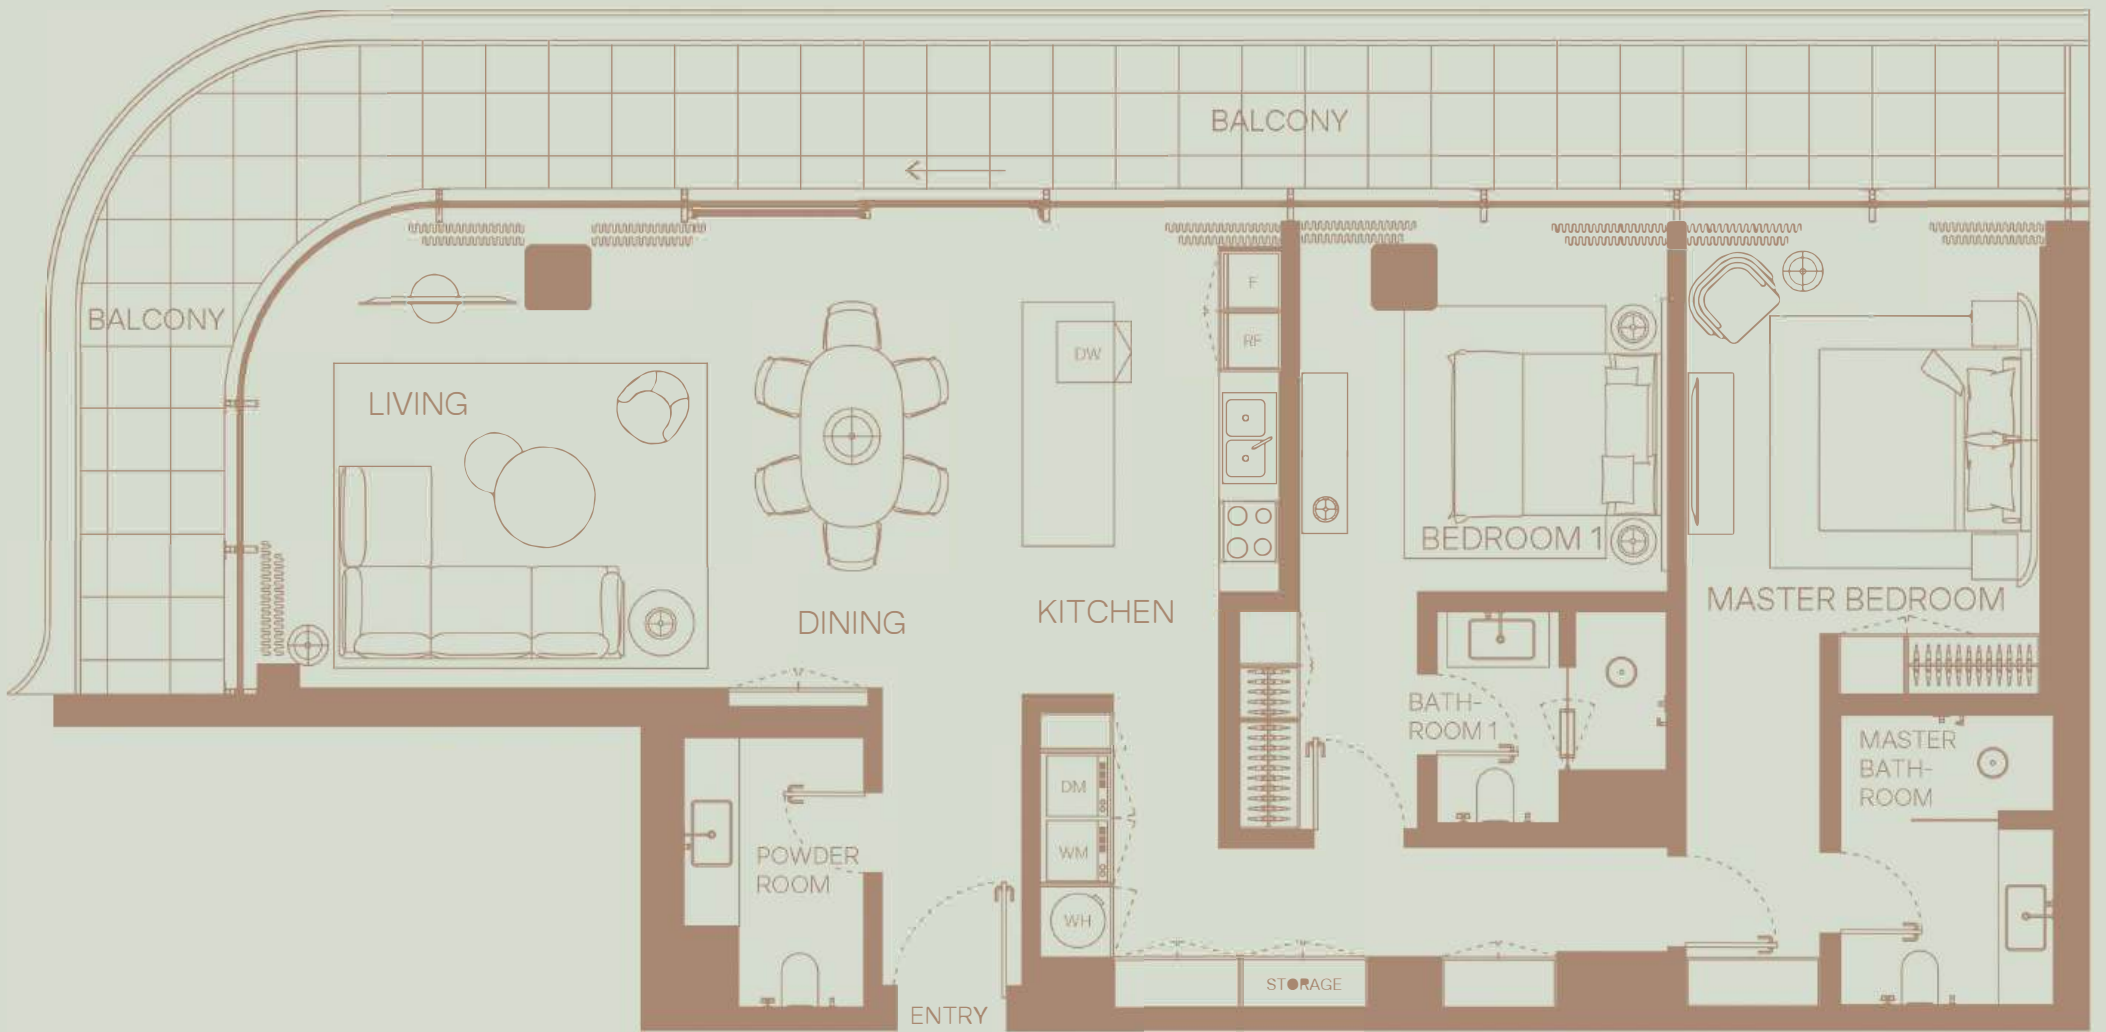

911

2 BEDROOM
Floor 9
Community View

TOTAL AREA: 1826 sqft
Internal area: 1405 sqft
External area: 421 sqft