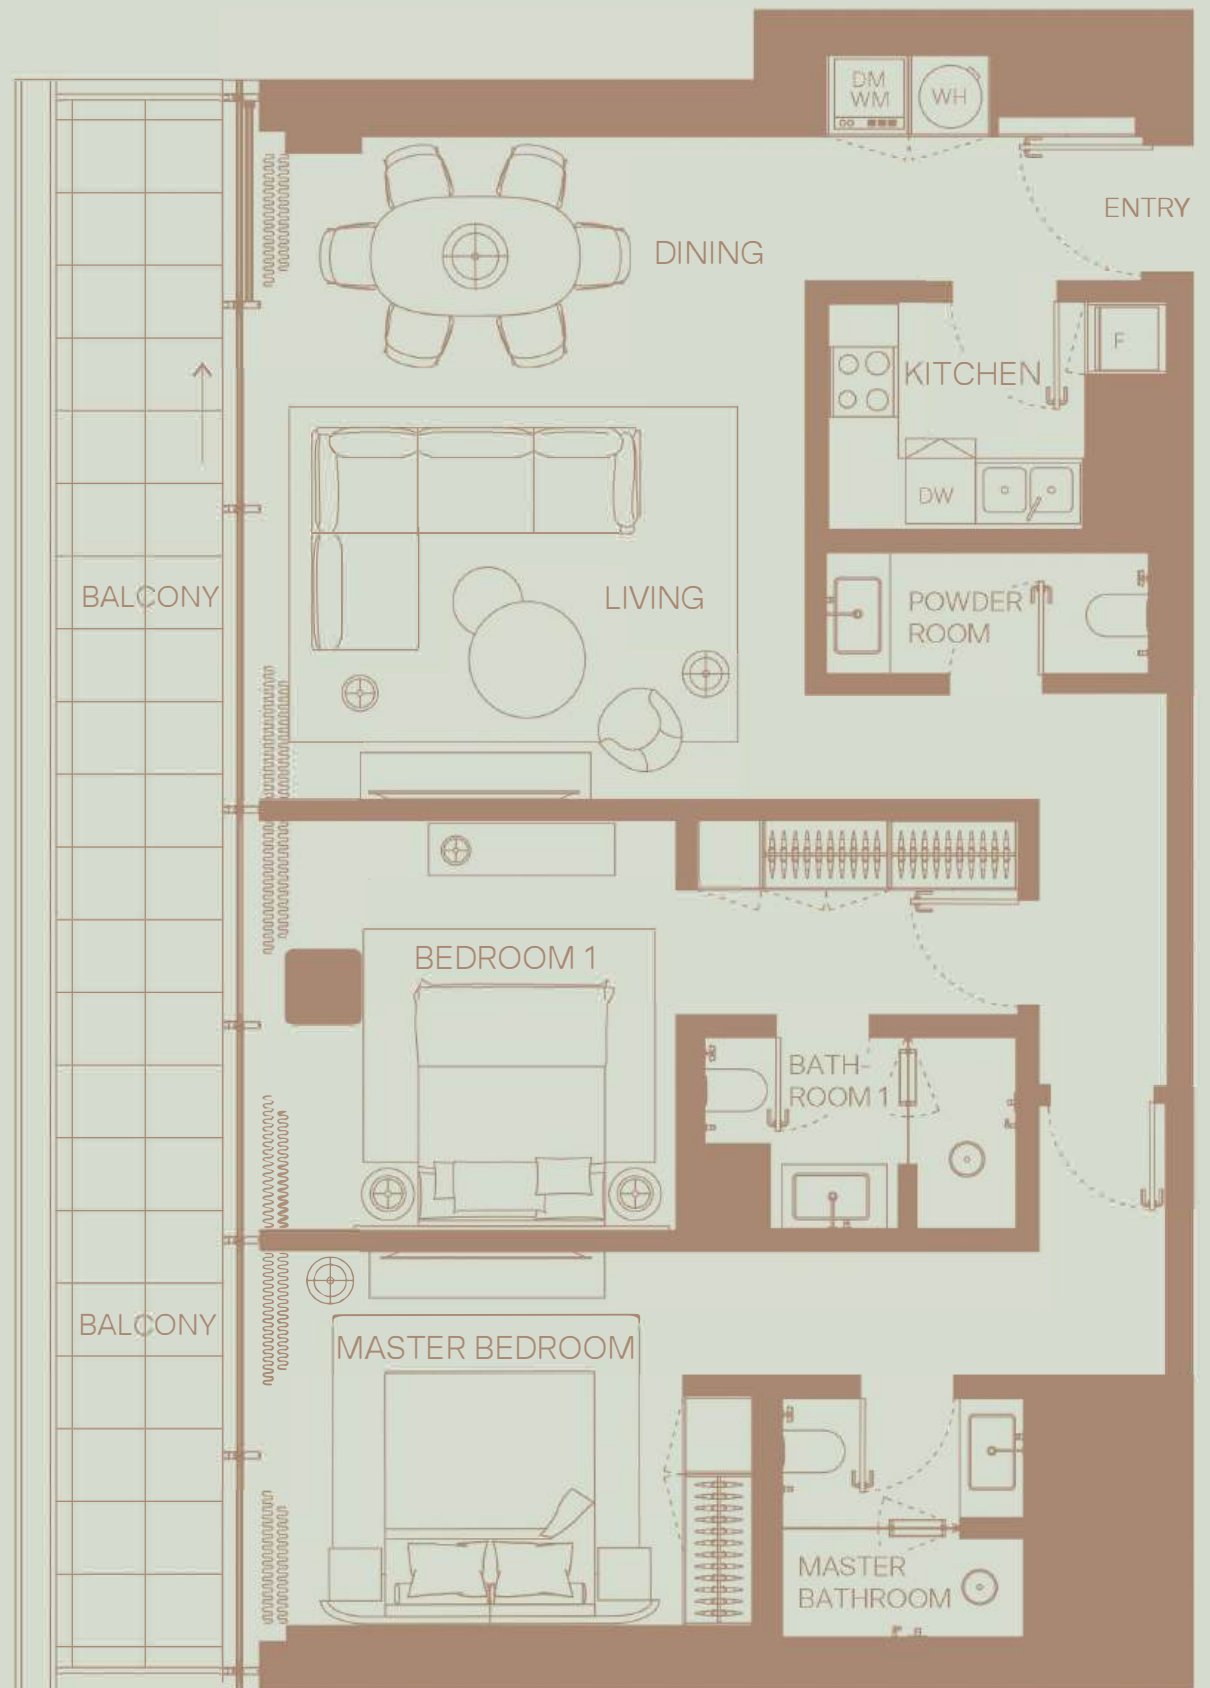

101

1 BEDROOM
Floor 1
Community View

TOTAL AREA: 903 sqft
Internal area: 701 sqft
External area: 203 sqft

3 BEDROOM
 Floor 1
 Community View

TOTAL AREA: 2346 sqft
 Internal area: 1822 sqft
 External area: 523 sqft

3 BEDROOM
 Floor 1
 Skyline View

TOTAL AREA: 2349 sqft
 Internal area: 1826 sqft
 External area: 523 sqft

2 BEDROOM
 Floor 1
 Skyline View

TOTAL AREA: 1386 sqft
 Internal area: 1153 sqft
 External area: 232 sqft