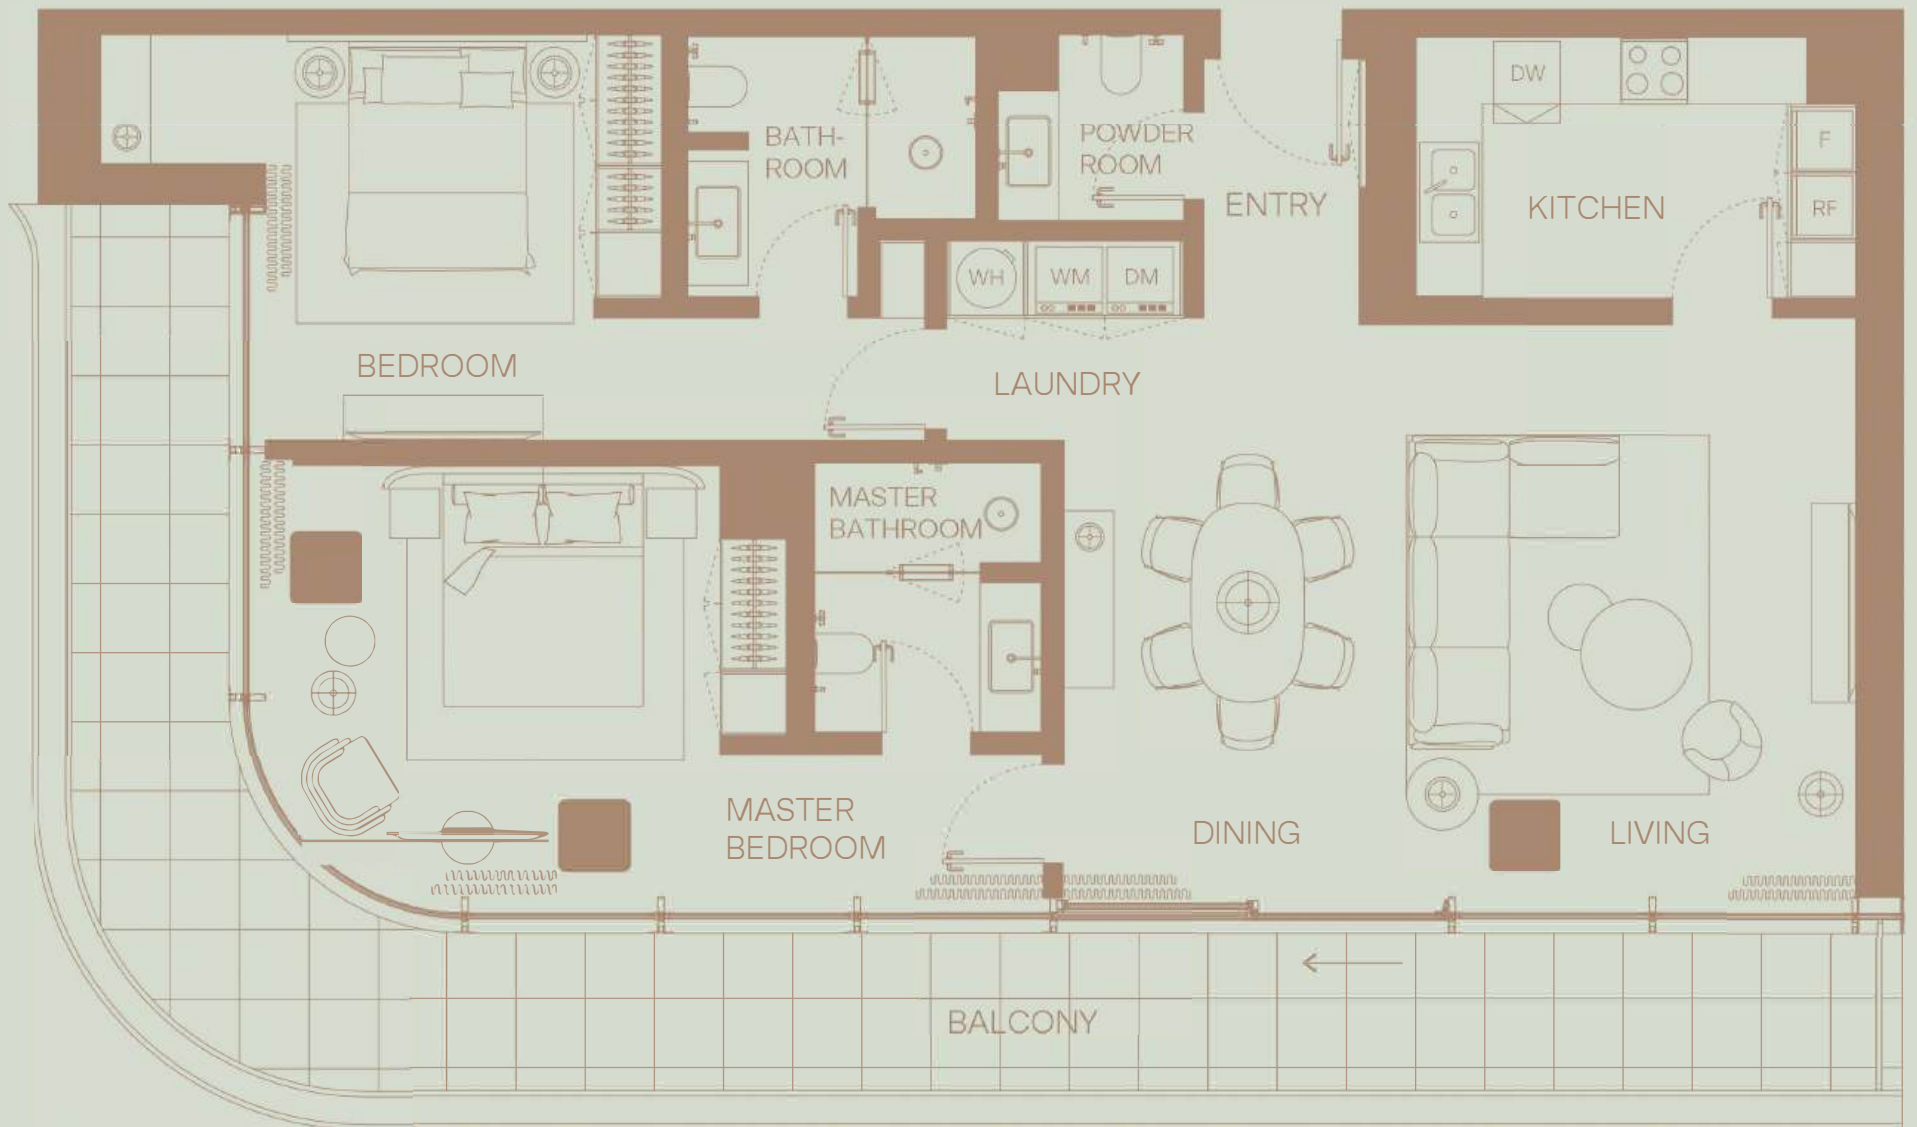

2 BEDROOM
Floor 1
Full Canal view

TOTAL AREA: 1677 sqft
Internal area: 1287 sqft
External area: 391 sqft