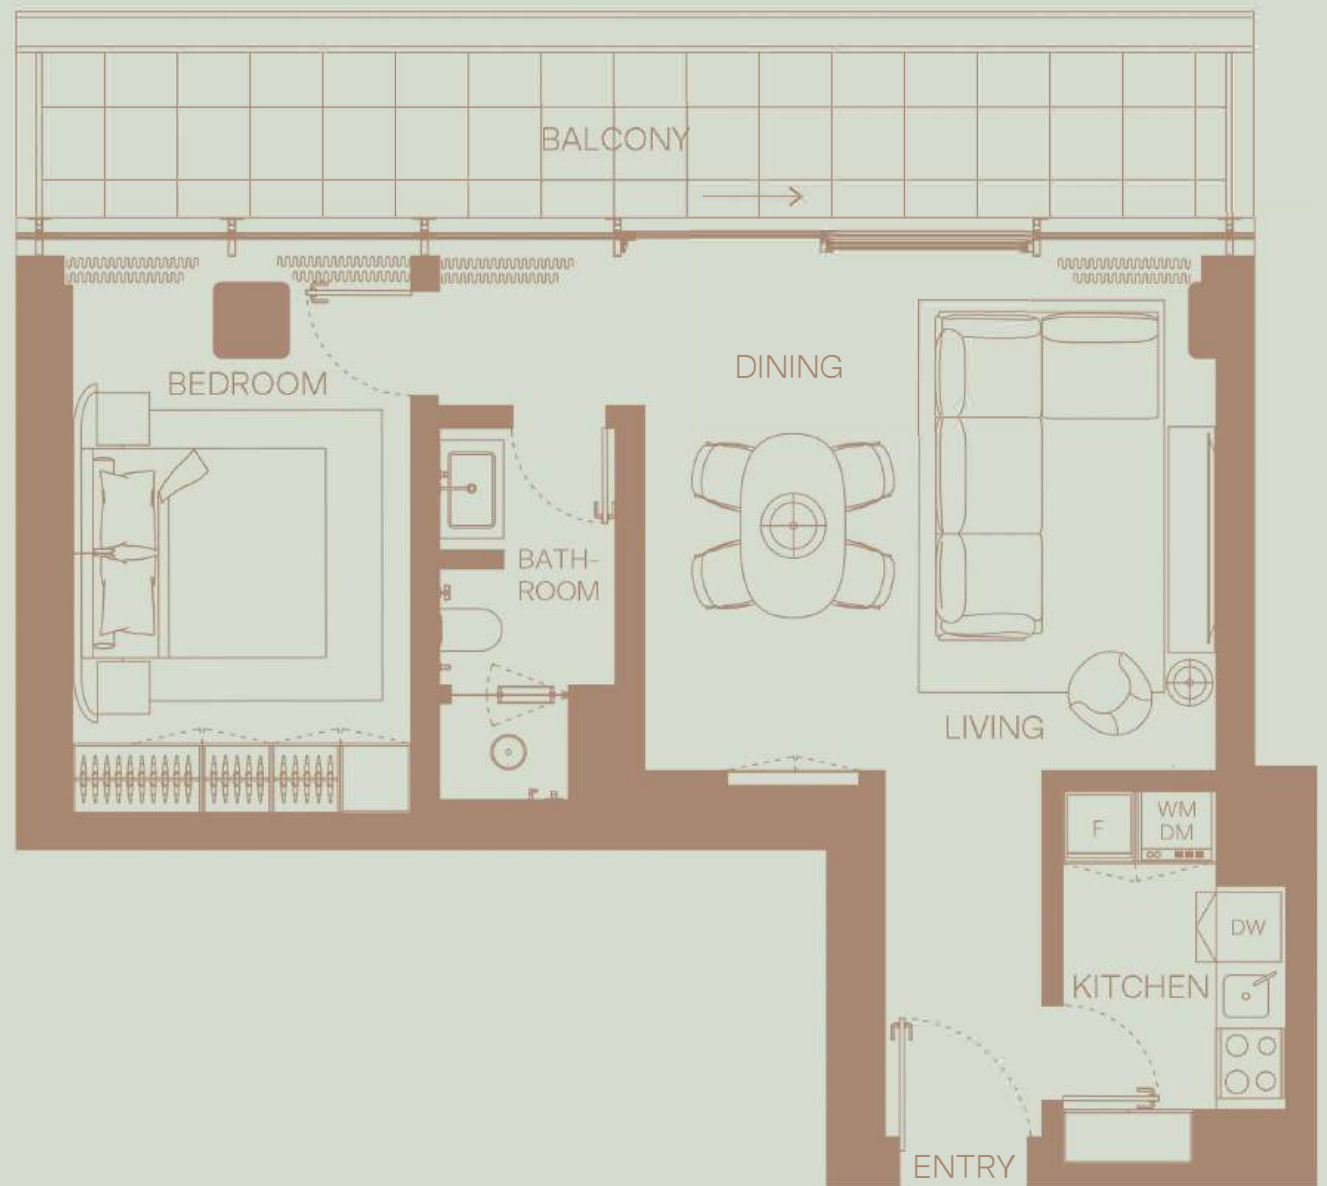

1 BEDROOM
Floor 3,4,5,6,7
Community View

TOTAL AREA: 833 sqft
Internal area: 658 sqft
External area: 175 sqft