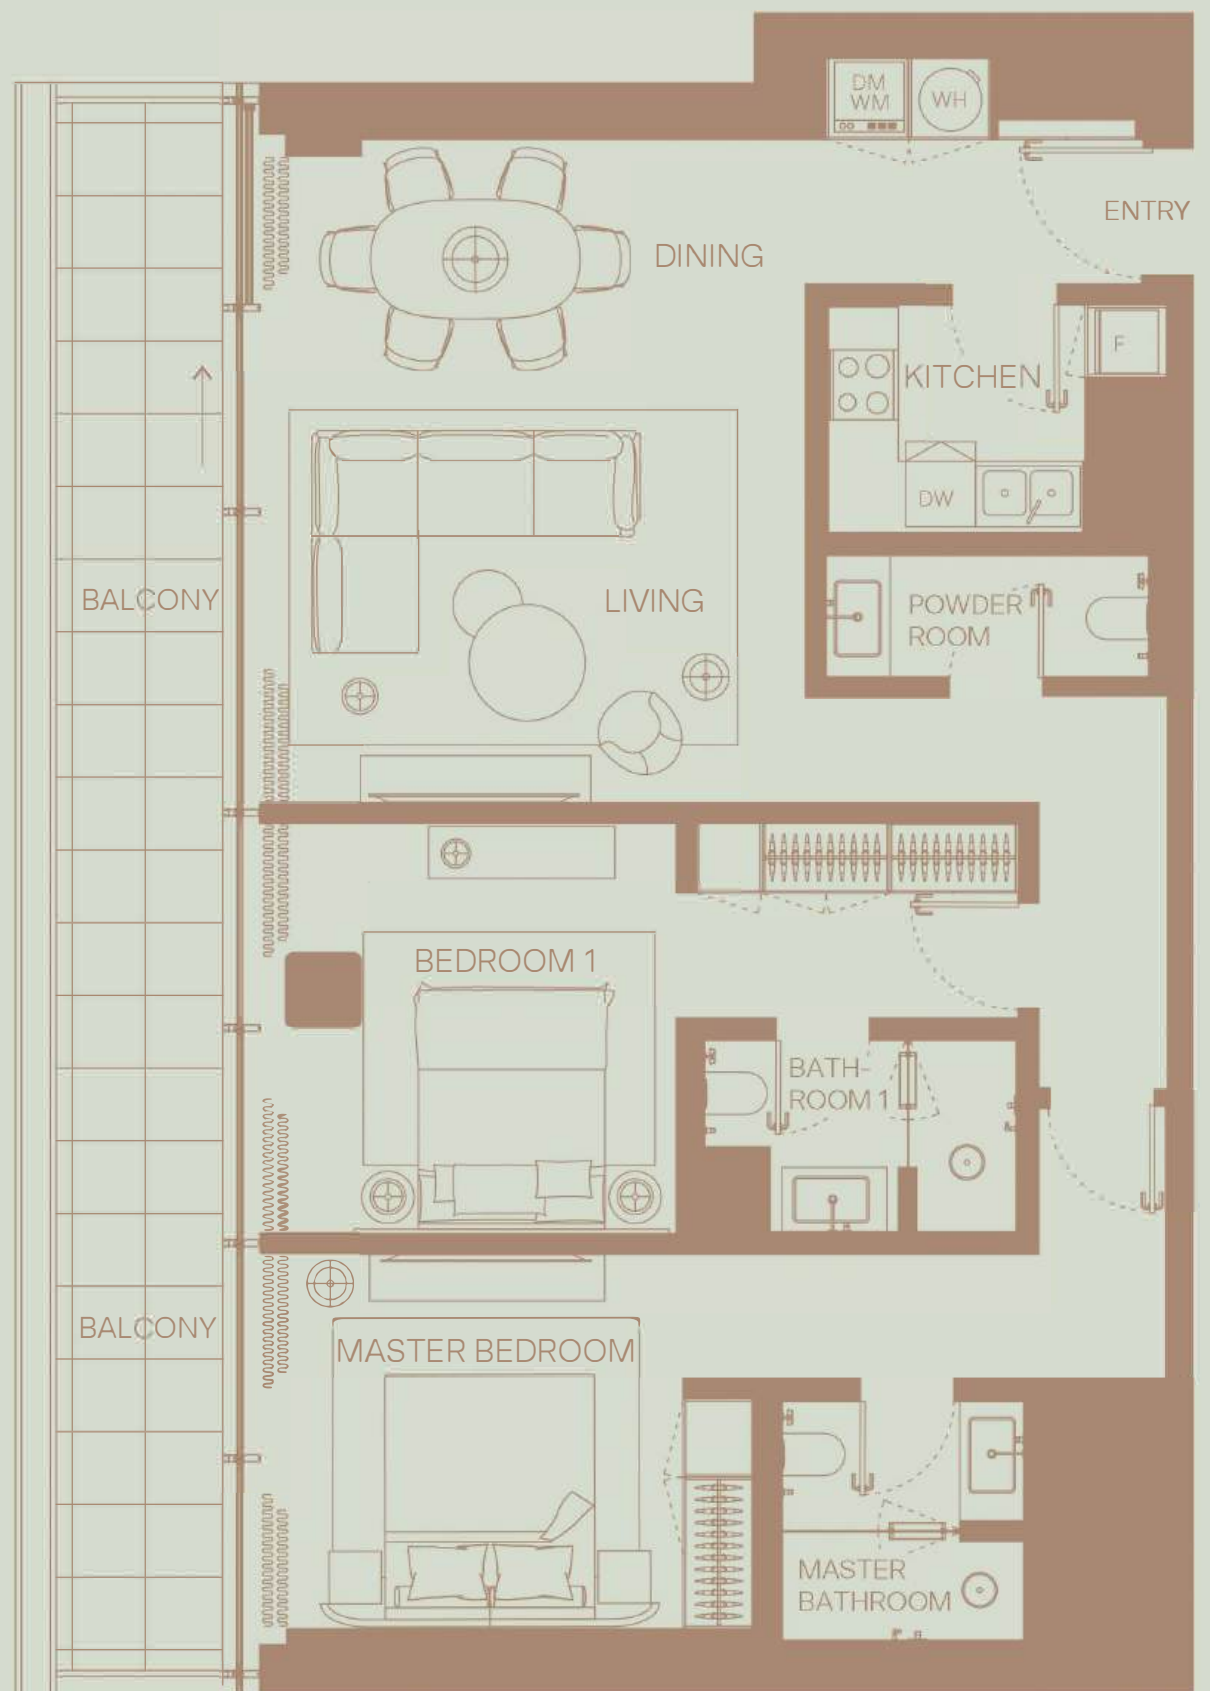

2 BEDROOM
Floor 3,4,5,6,7
Skyline View

TOTAL AREA: 1386 sqft
Internal area: 1153 sqft
External area: 232 sqft