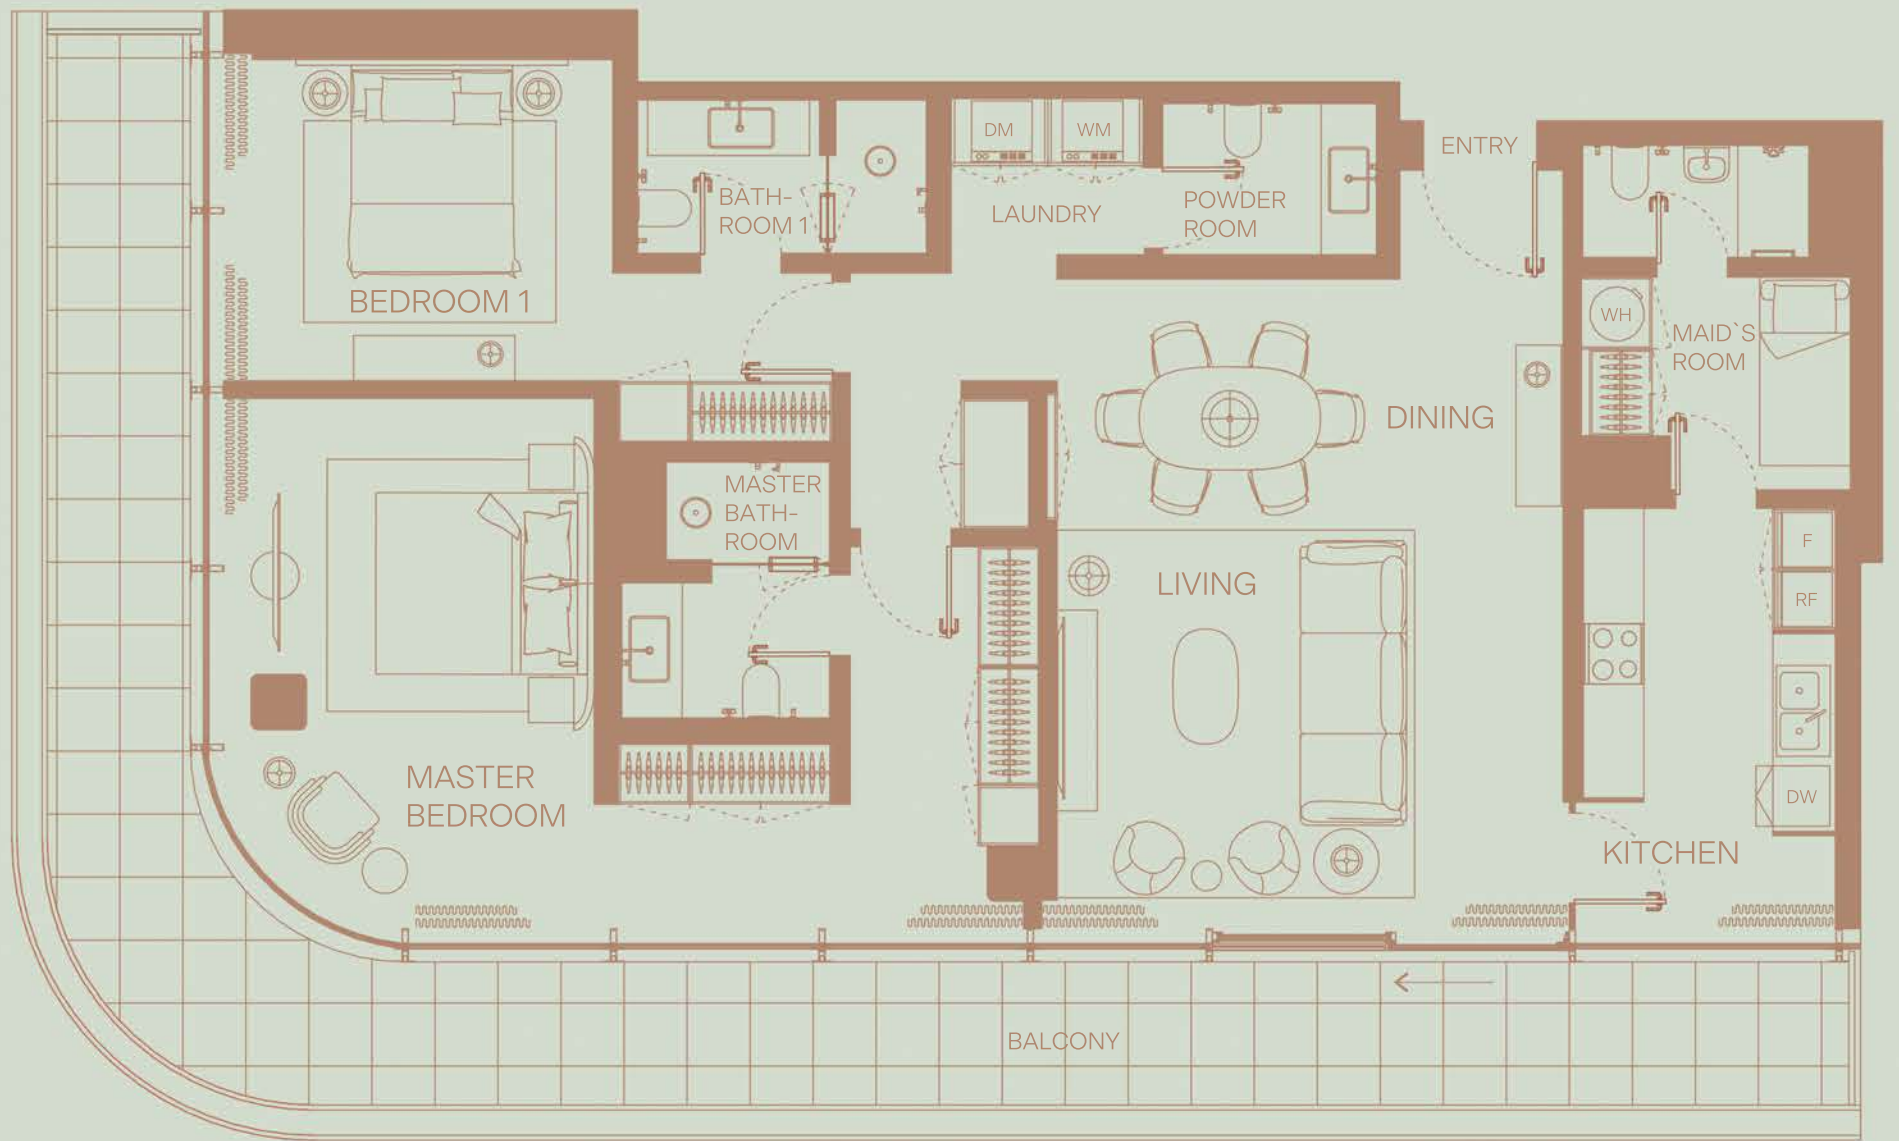

203

2 BEDROOM
Floor 2
Community View

TOTAL AREA: 1953 sqft
Internal area: 1490 sqft
External area: 463 sqft