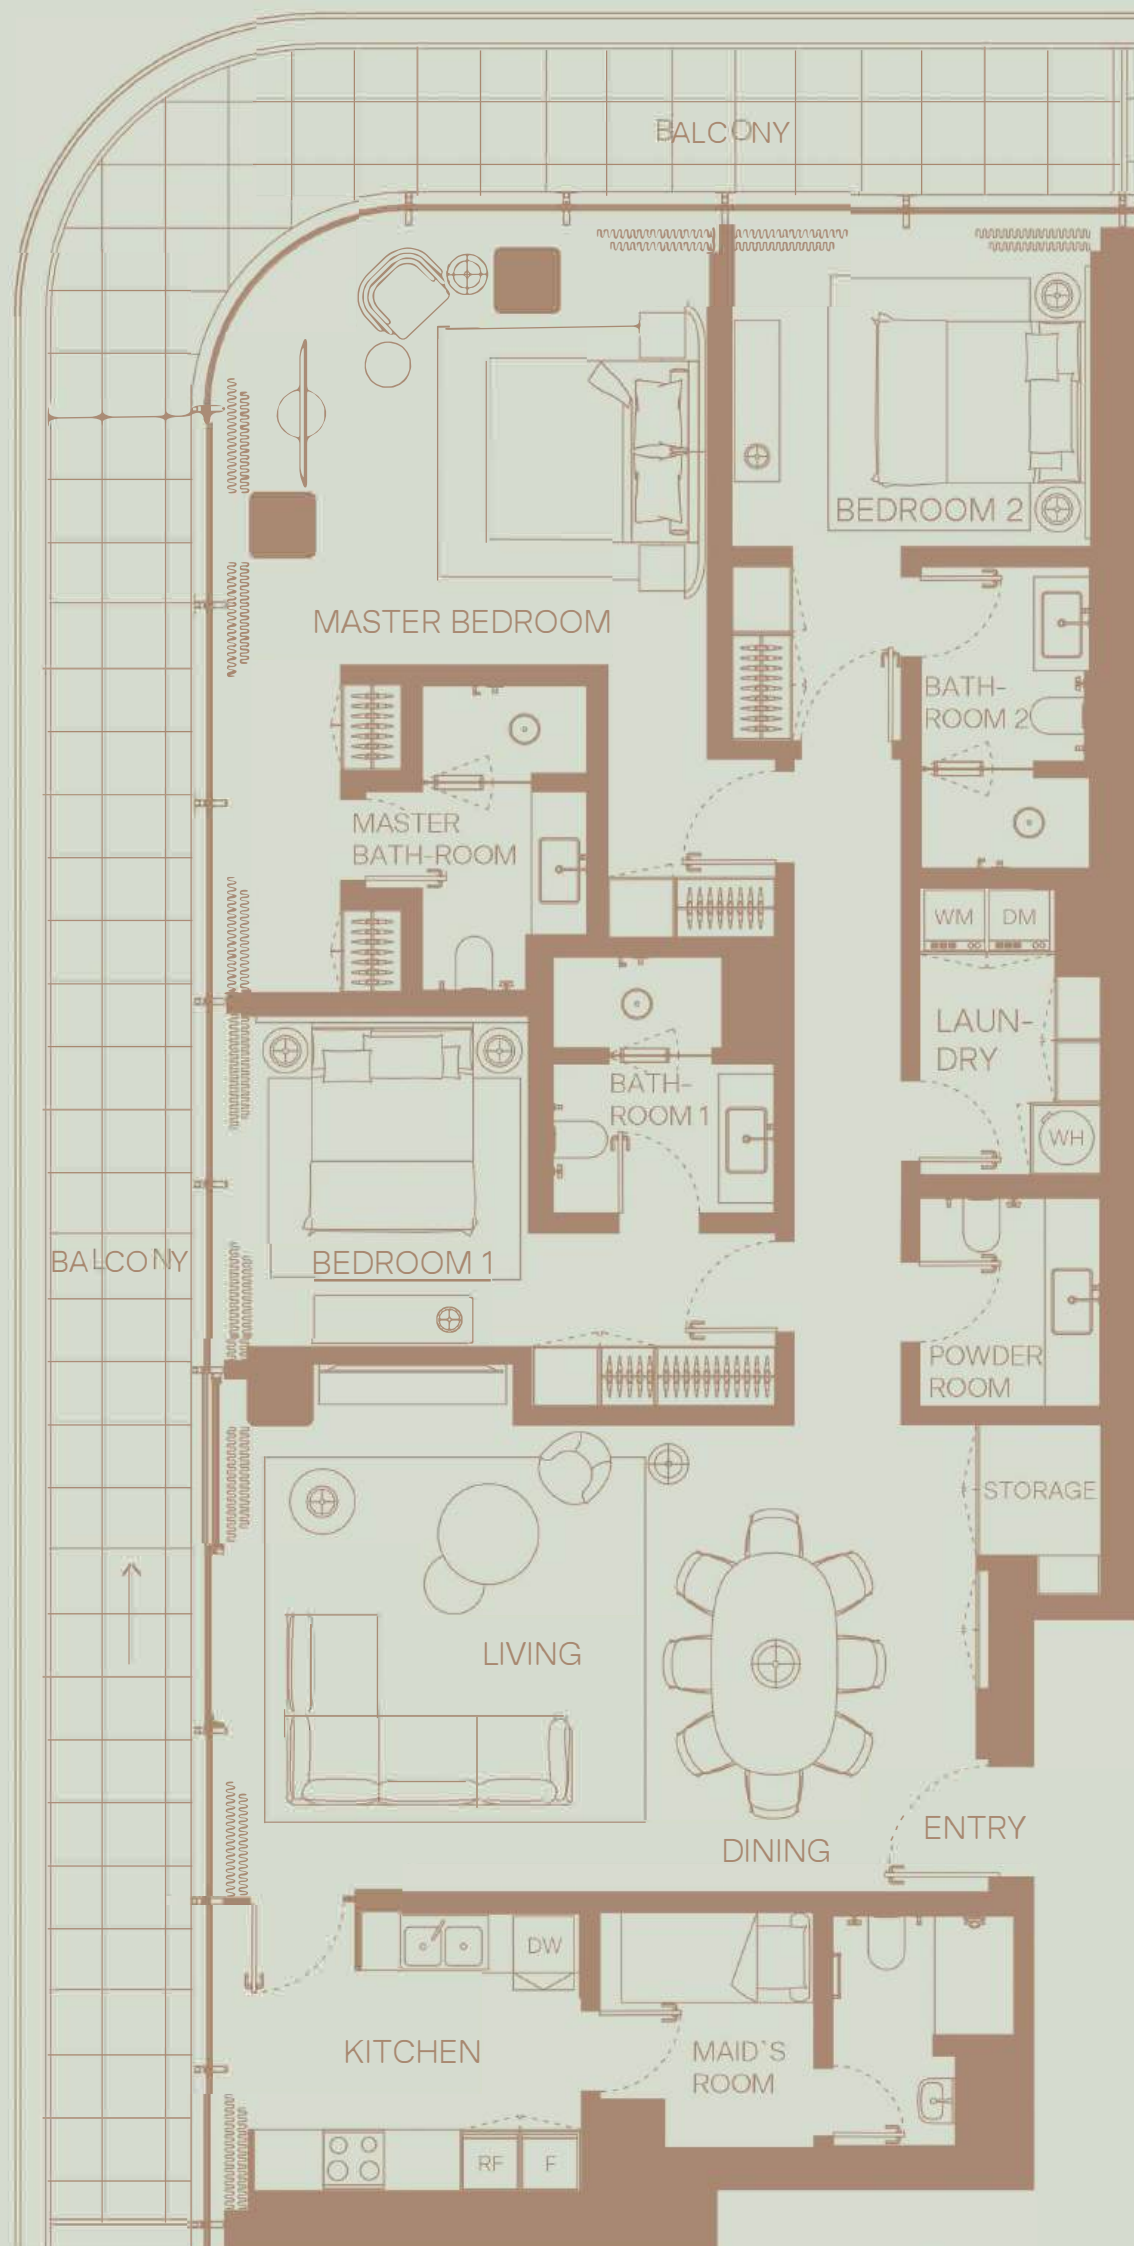

03

3 BEDROOM
Floor 3,4,5,6,7
Skyline View

TOTAL AREA: 2349 sqft
Internal area: 1826 sqft
External area: 523 sqft