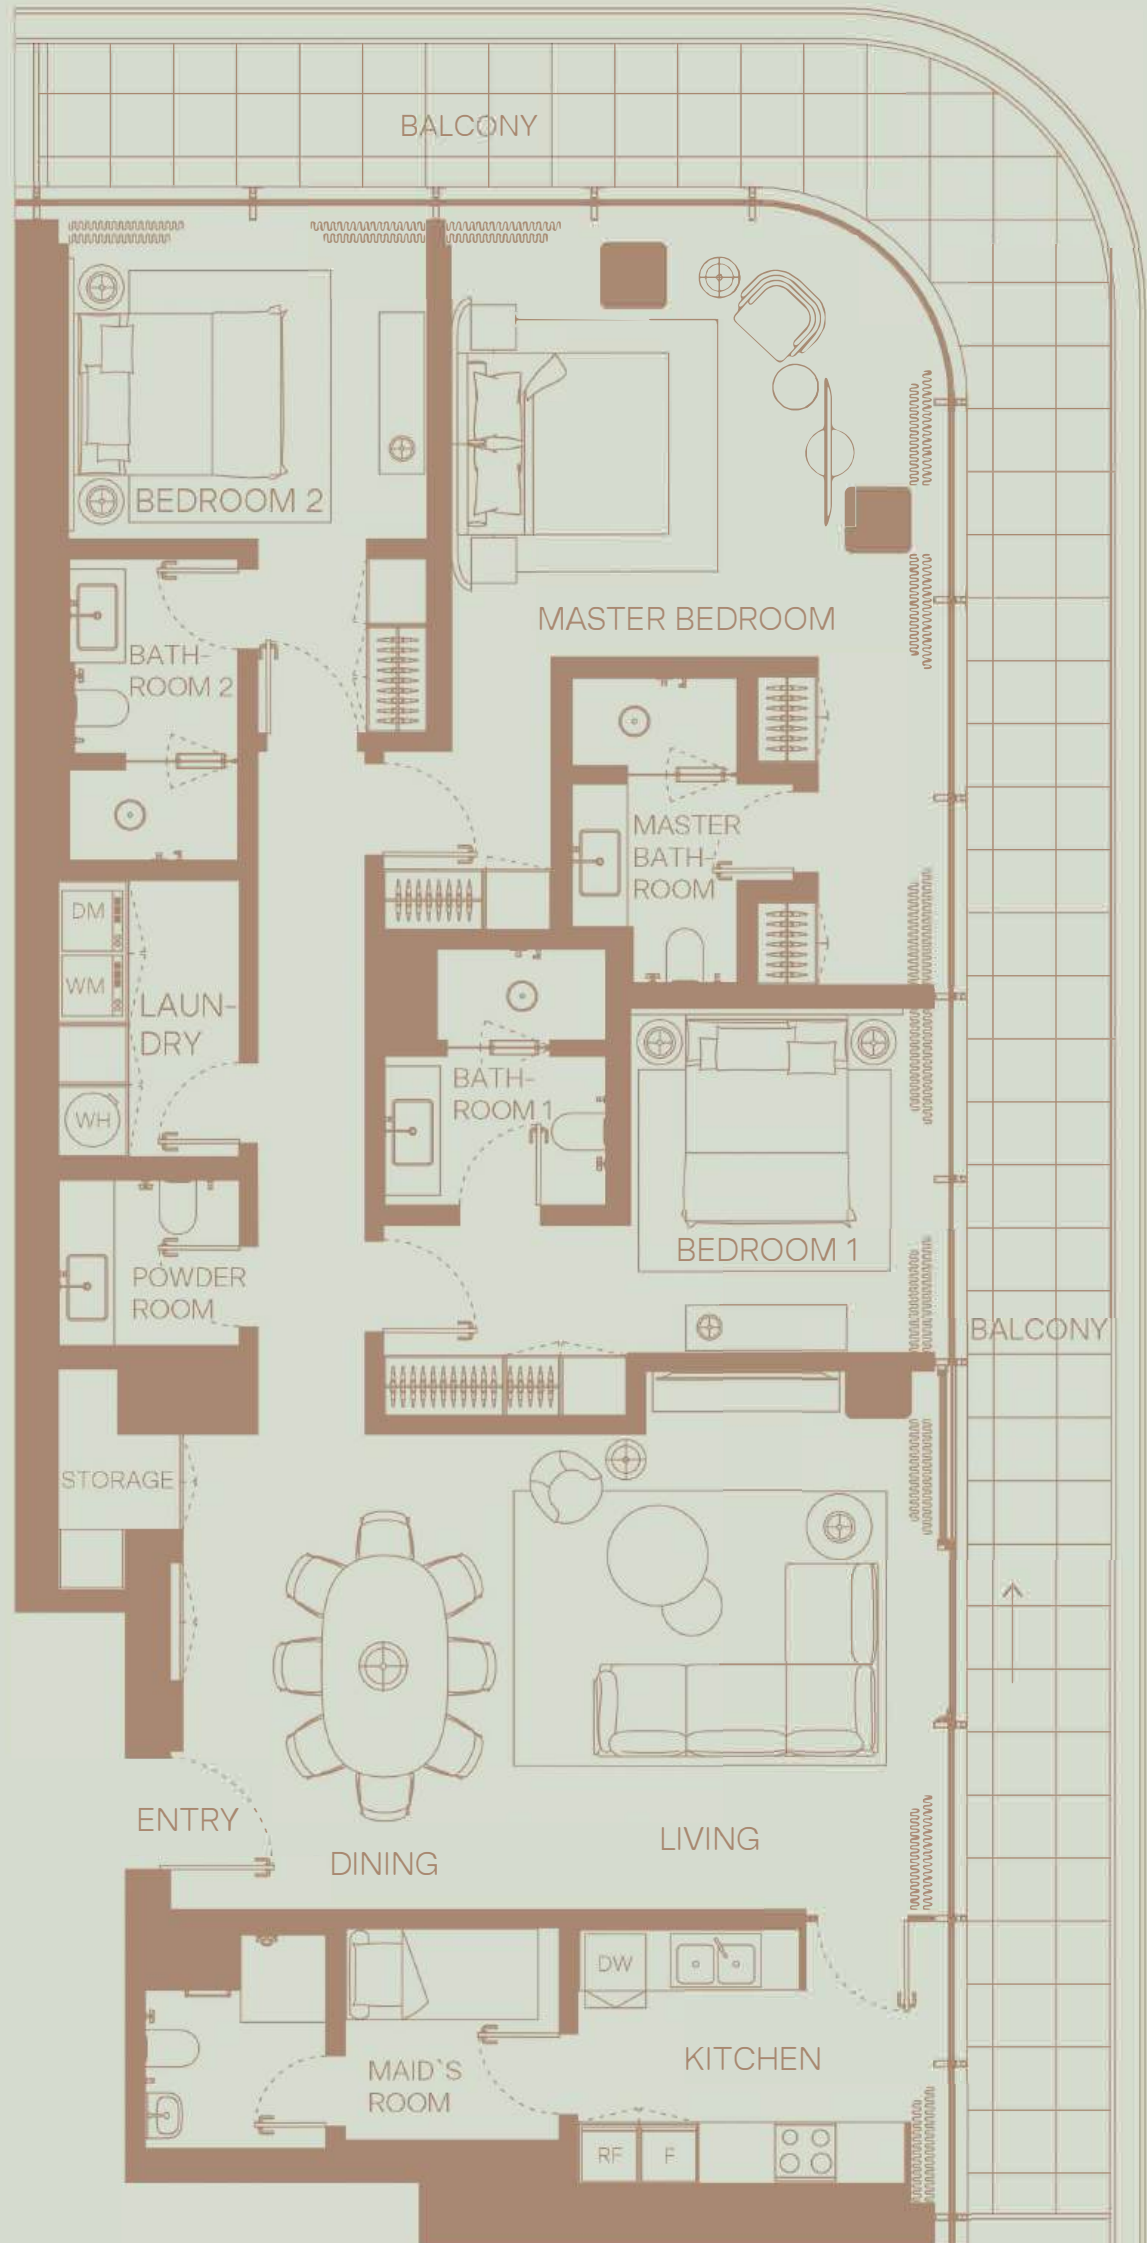

101

1 BEDROOM
Floor 1
Community View

TOTAL AREA: 903 sqft
Internal area: 701 sqft
External area: 203 sqft

3 BEDROOM
 Floor 1
 Community View

TOTAL AREA: 2346 sqft
 Internal area: 1822 sqft
 External area: 523 sqft

3 BEDROOM
 Floor 1
 Skyline View

TOTAL AREA: 2349 sqft
 Internal area: 1826 sqft
 External area: 523 sqft

2 BEDROOM
 Floor 1
 Skyline View

TOTAL AREA: 1386 sqft
 Internal area: 1153 sqft
 External area: 232 sqft