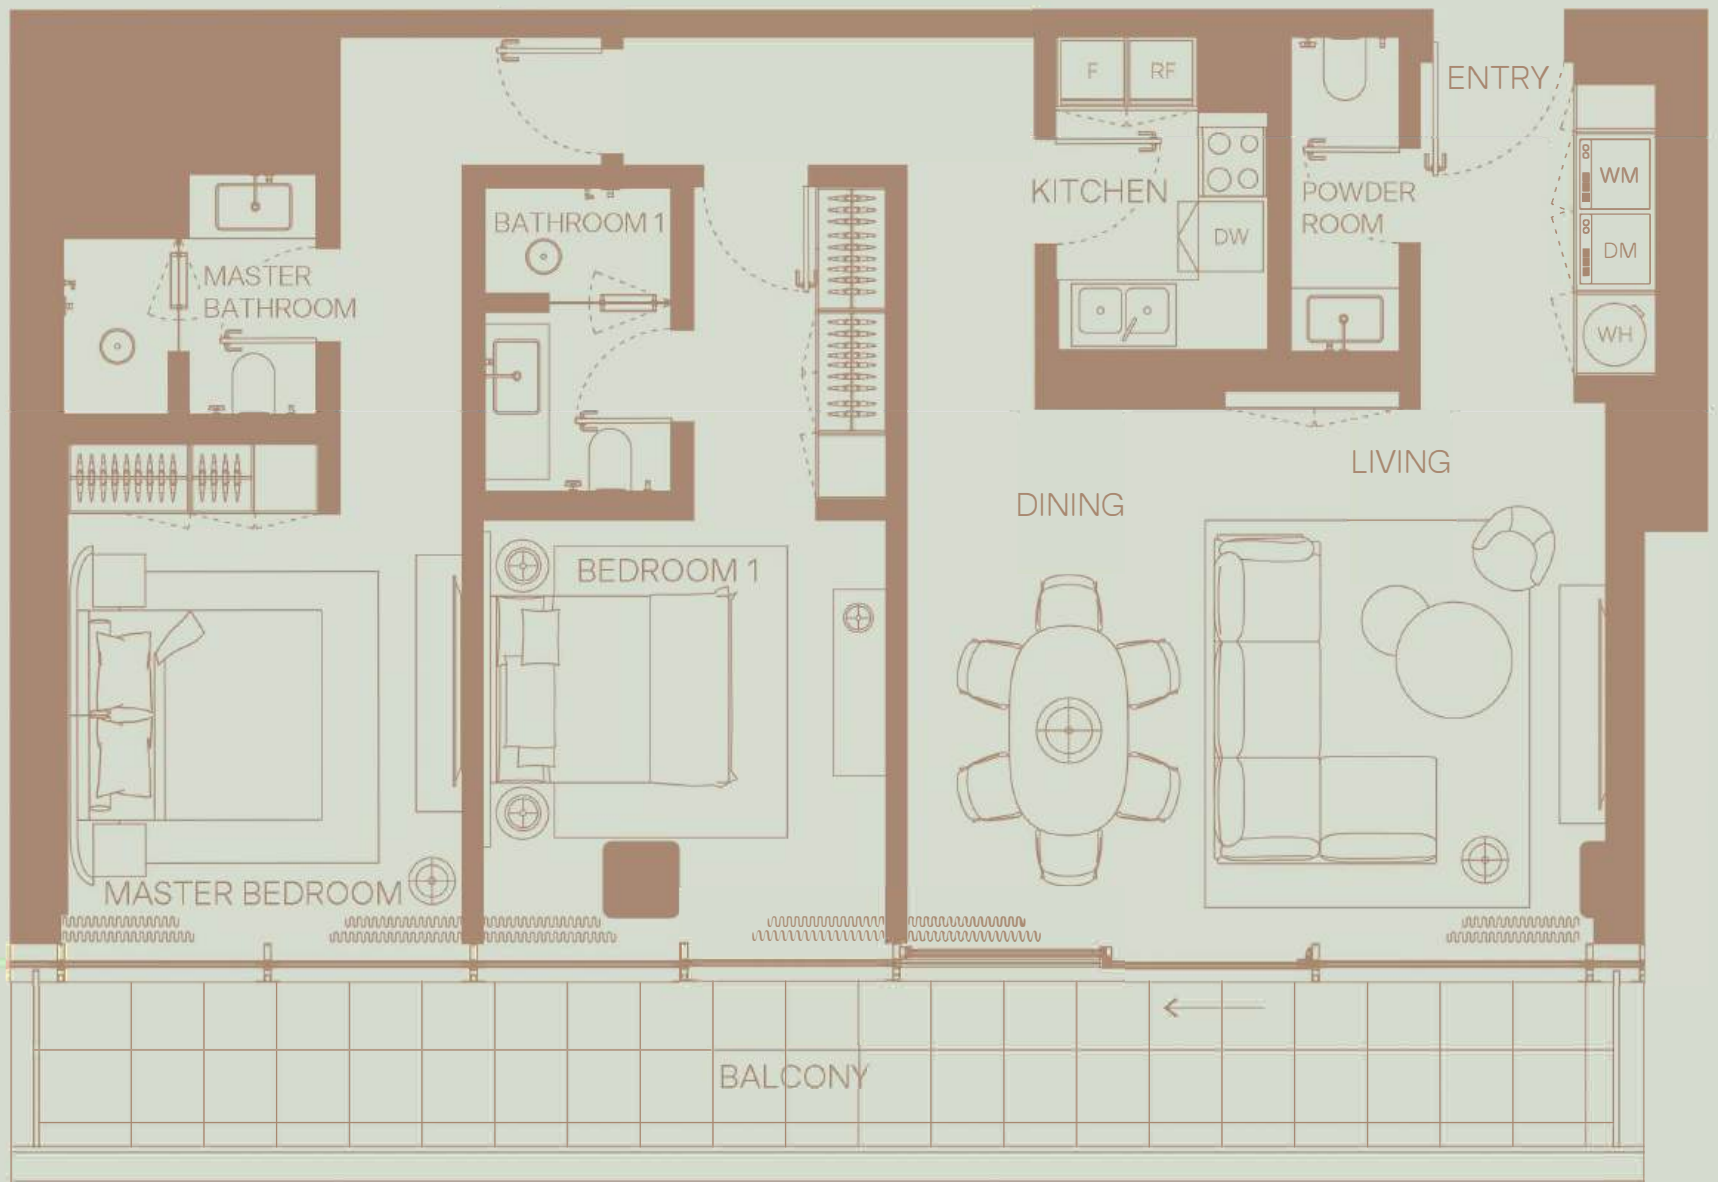

207

2 BEDROOM
Floor 2
Full Canal View

TOTAL AREA: 1391 sqft
Internal area: 1157 sqft
External area: 234 sqft