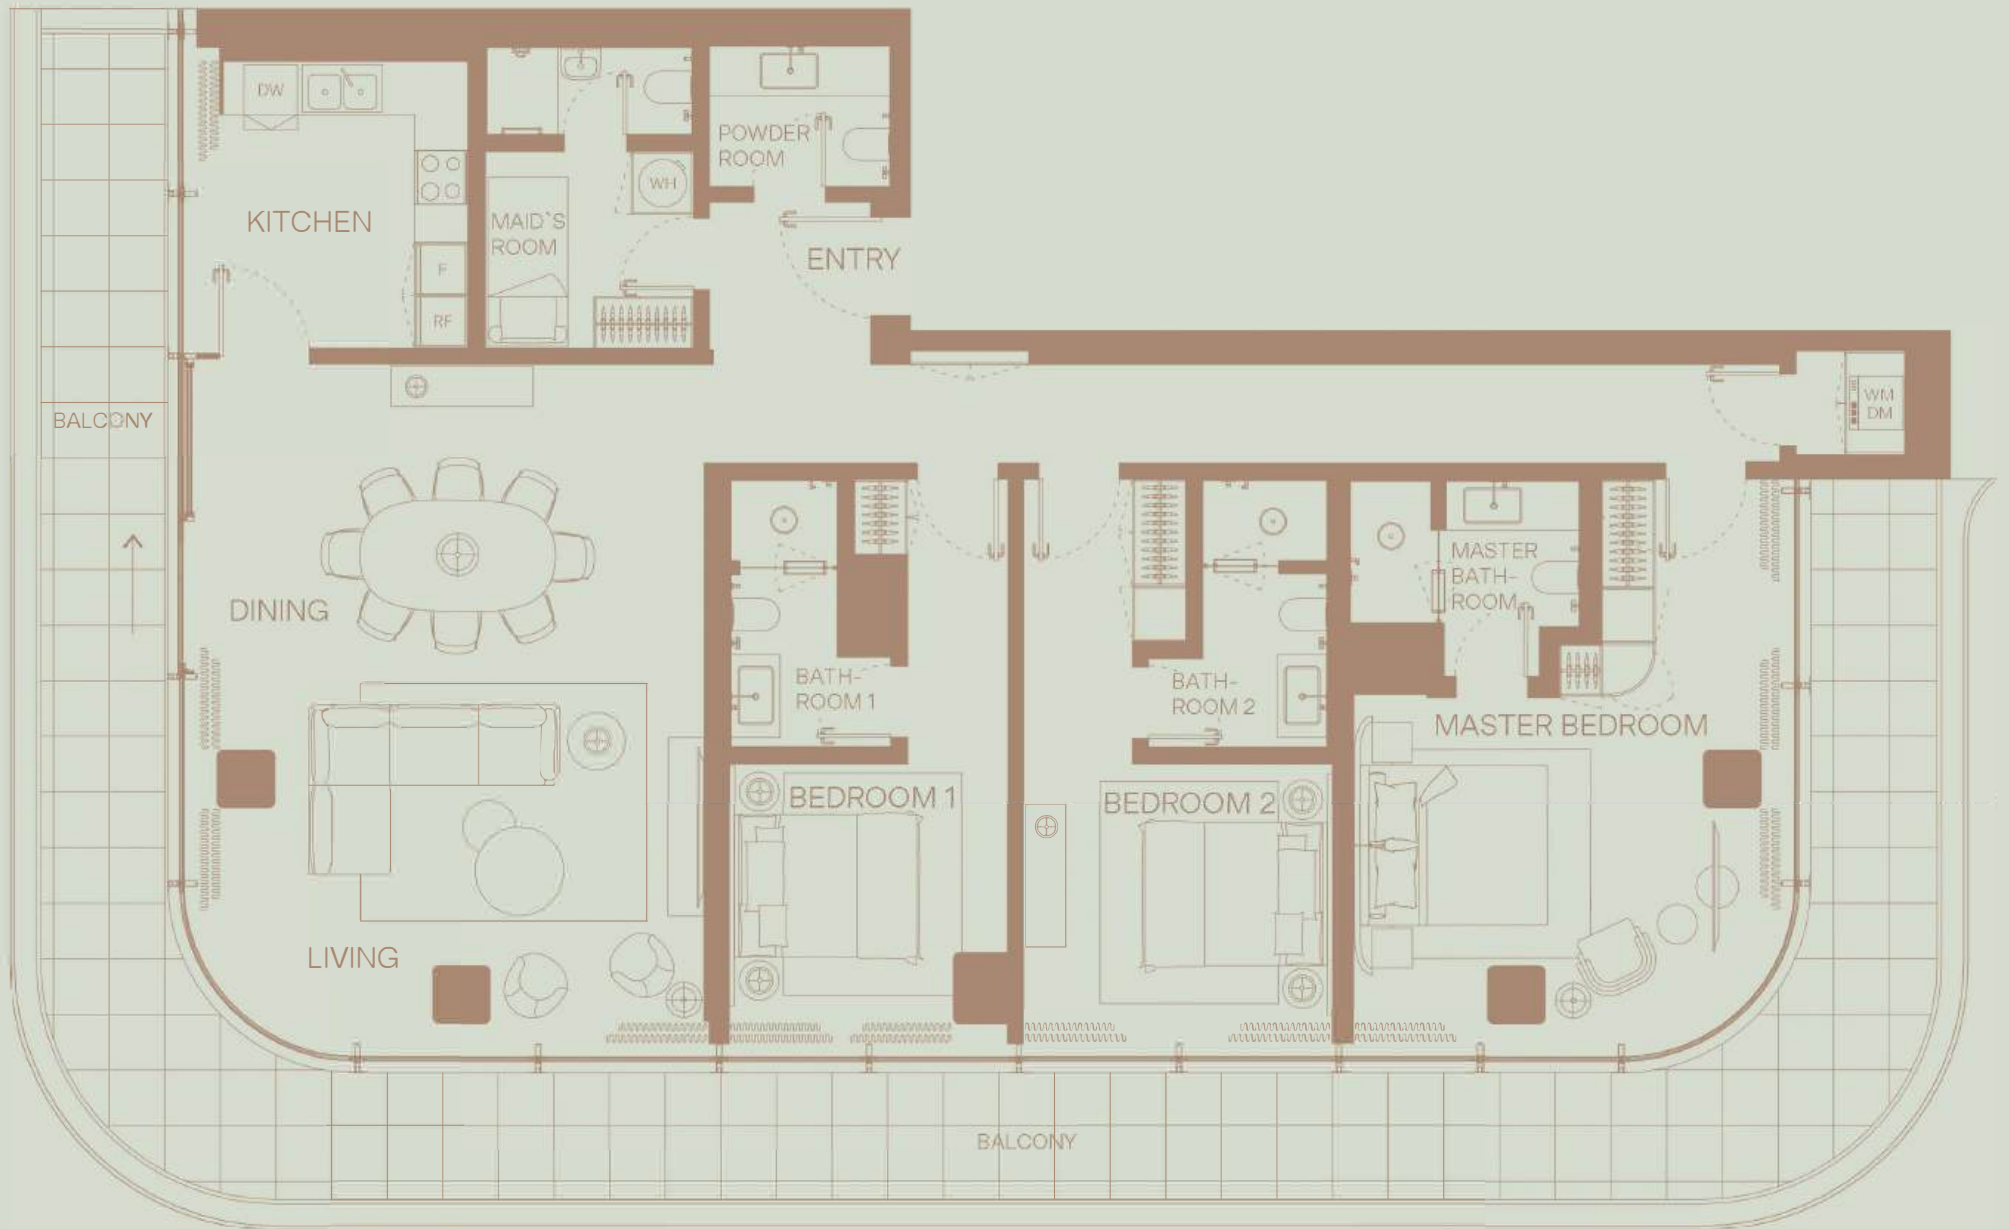

3 BEDROOM
Floor 1
Full Canal View

TOTAL AREA: 2552 sqft
Internal area: 1884 sqft
External area: 669 sqft