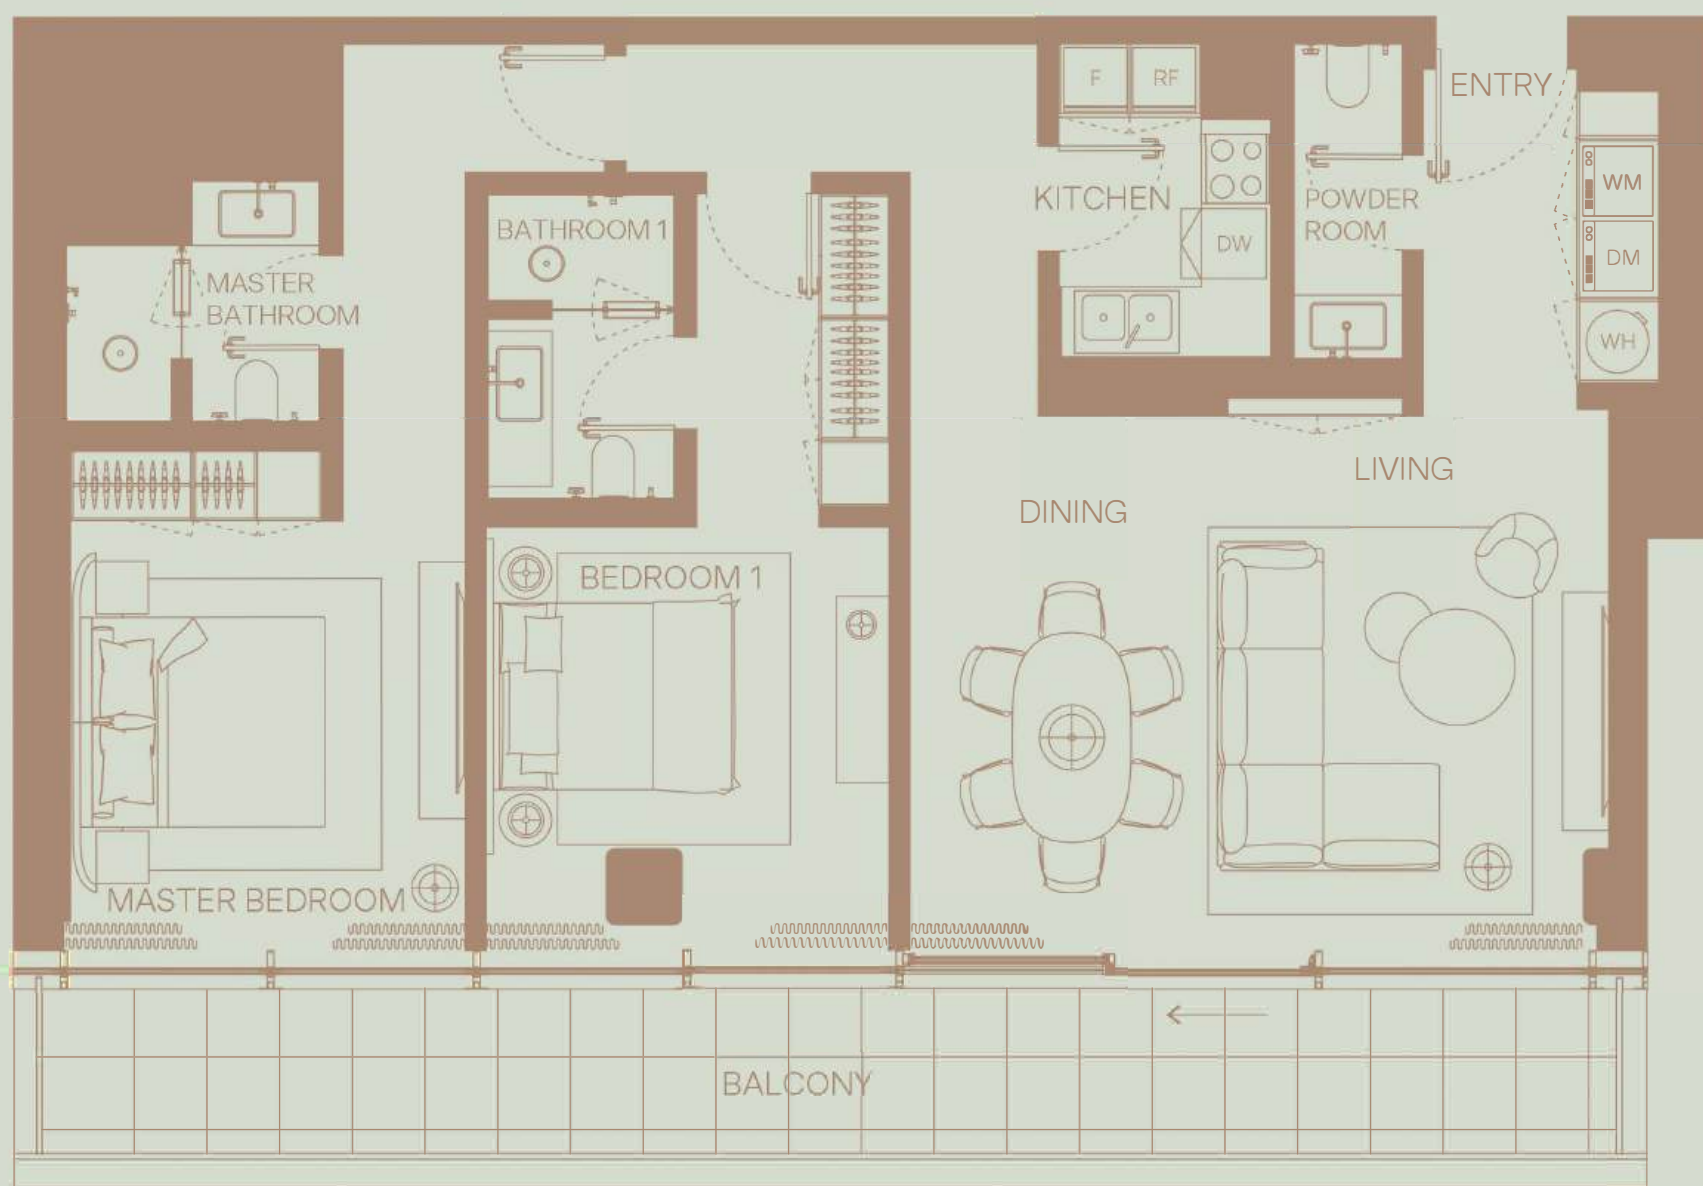

3 BEDROOM
 Floor 3,4,5,6,7
 Full Canal View

TOTAL AREA: 2552 sqft
 Internal area: 1884 sqft
 External area: 669 sqft

06

2 BEDROOM
Floor 3,4,5,6,7
Full Canal view

TOTAL AREA: 1677 sqft
Internal area: 1287 sqft
External area: 391 sqft