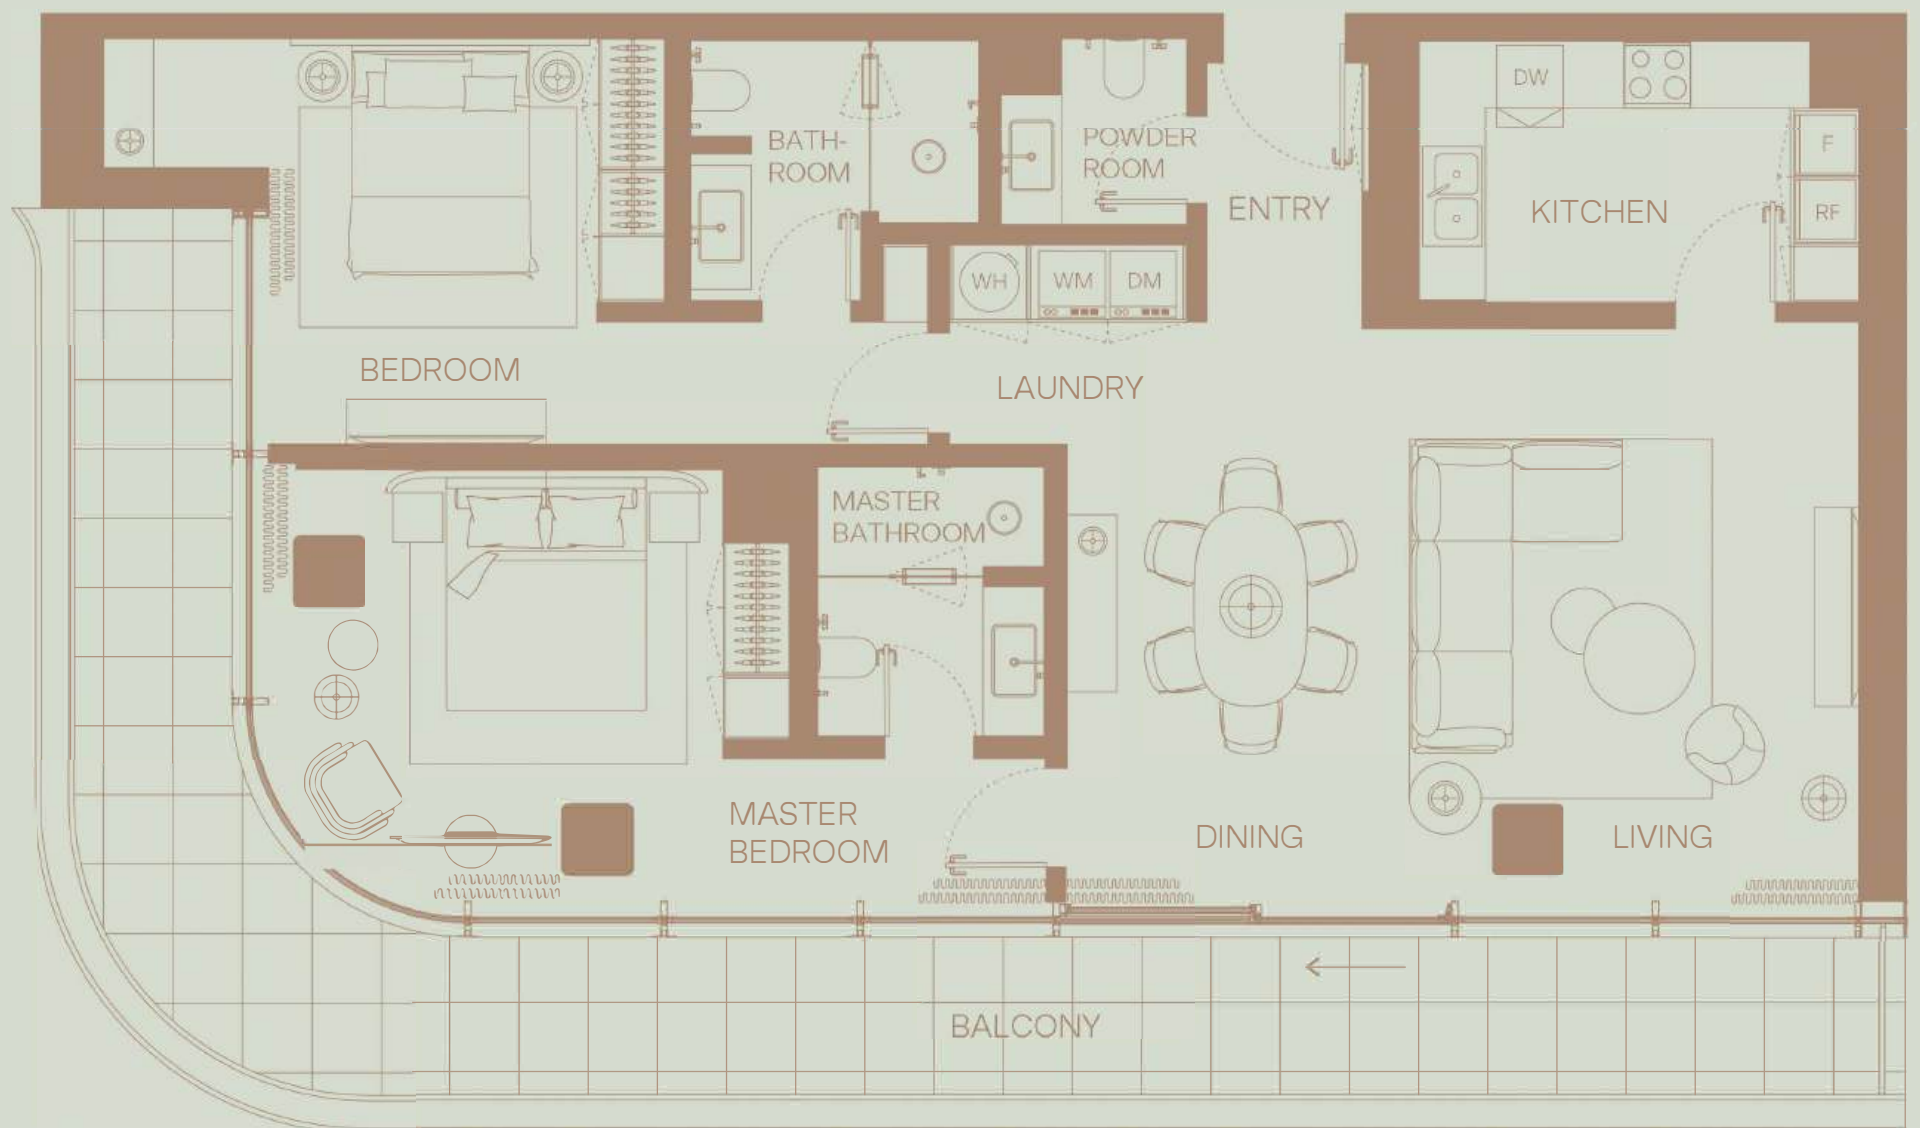

806

2 BEDROOM
Floor 8
Full Canal view

TOTAL AREA: 1677 sqft
Internal area: 1287 sqft
External area: 391 sqft