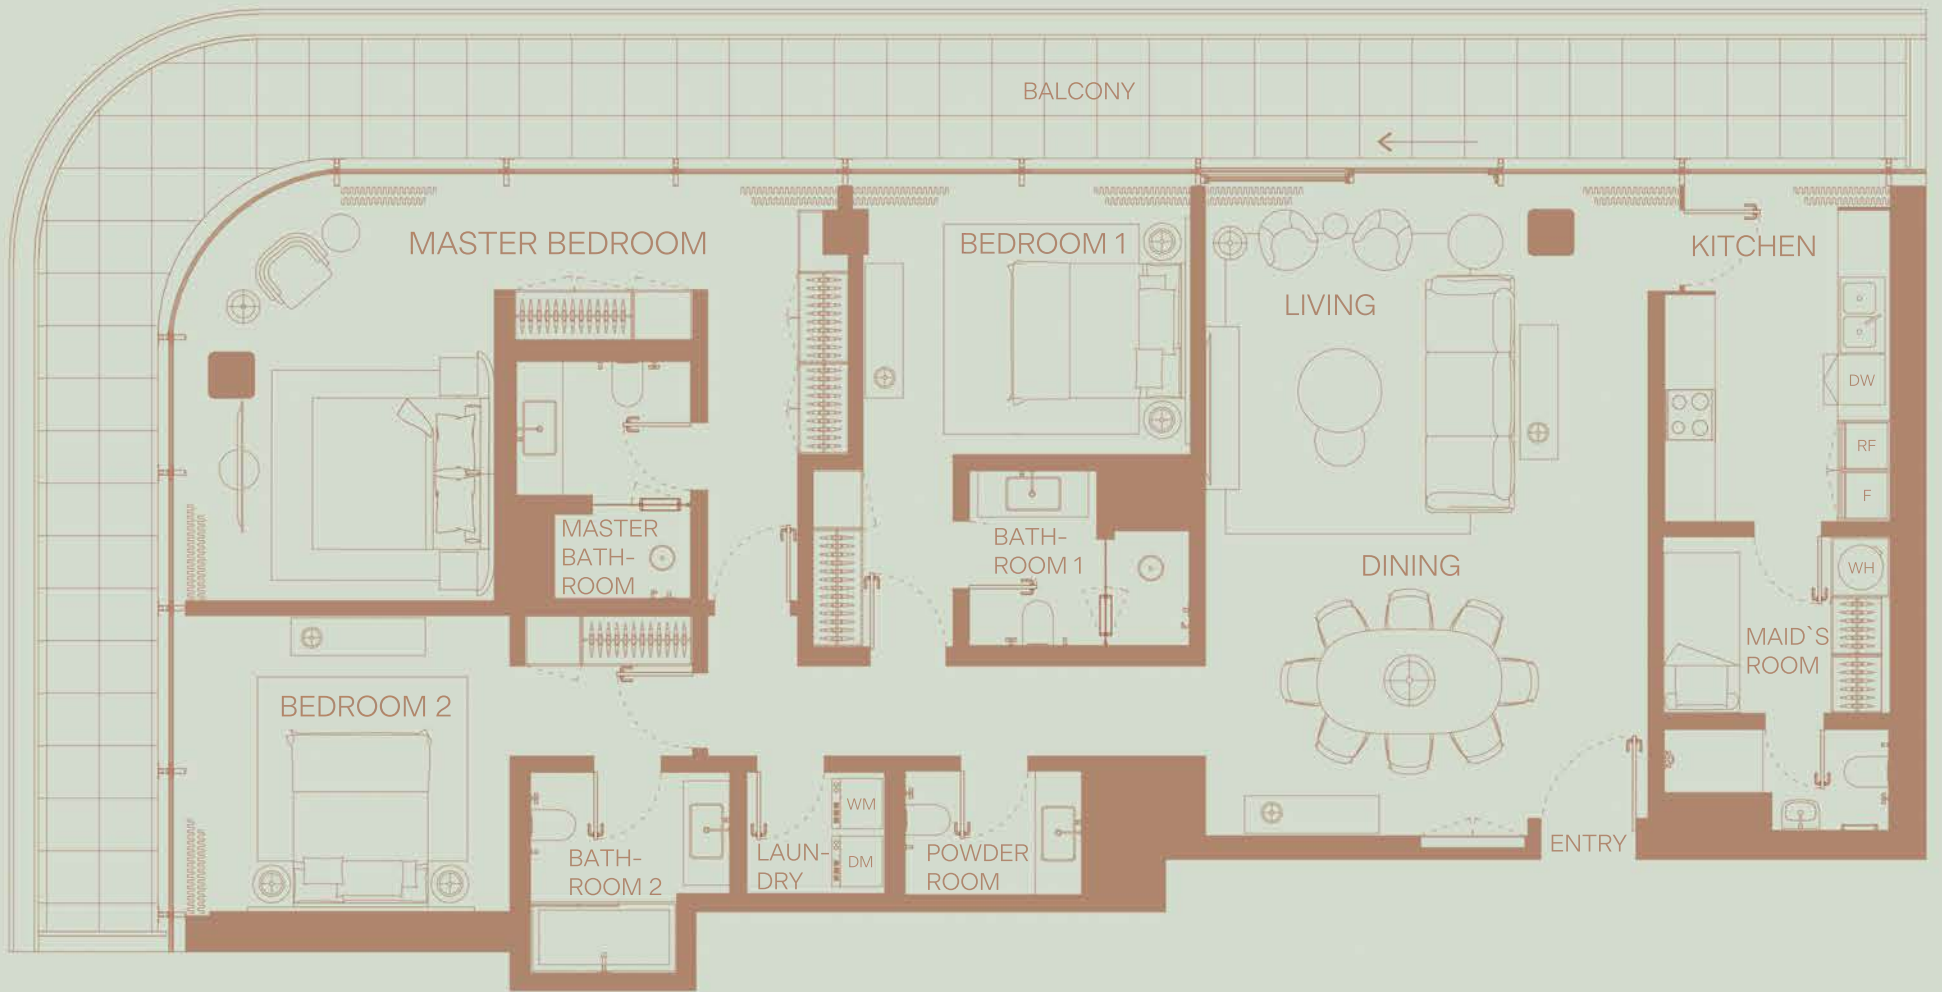

2 BEDROOM
 Floor 1
 Community View

TOTAL AREA: 1916 sqft
 Internal area: 1482 sqft
 External area: 434 sqft

103

2 BEDROOM
Floor 1
Community View

TOTAL AREA: 1953 sqft
Internal area: 1490 sqft
External area: 463 sqft