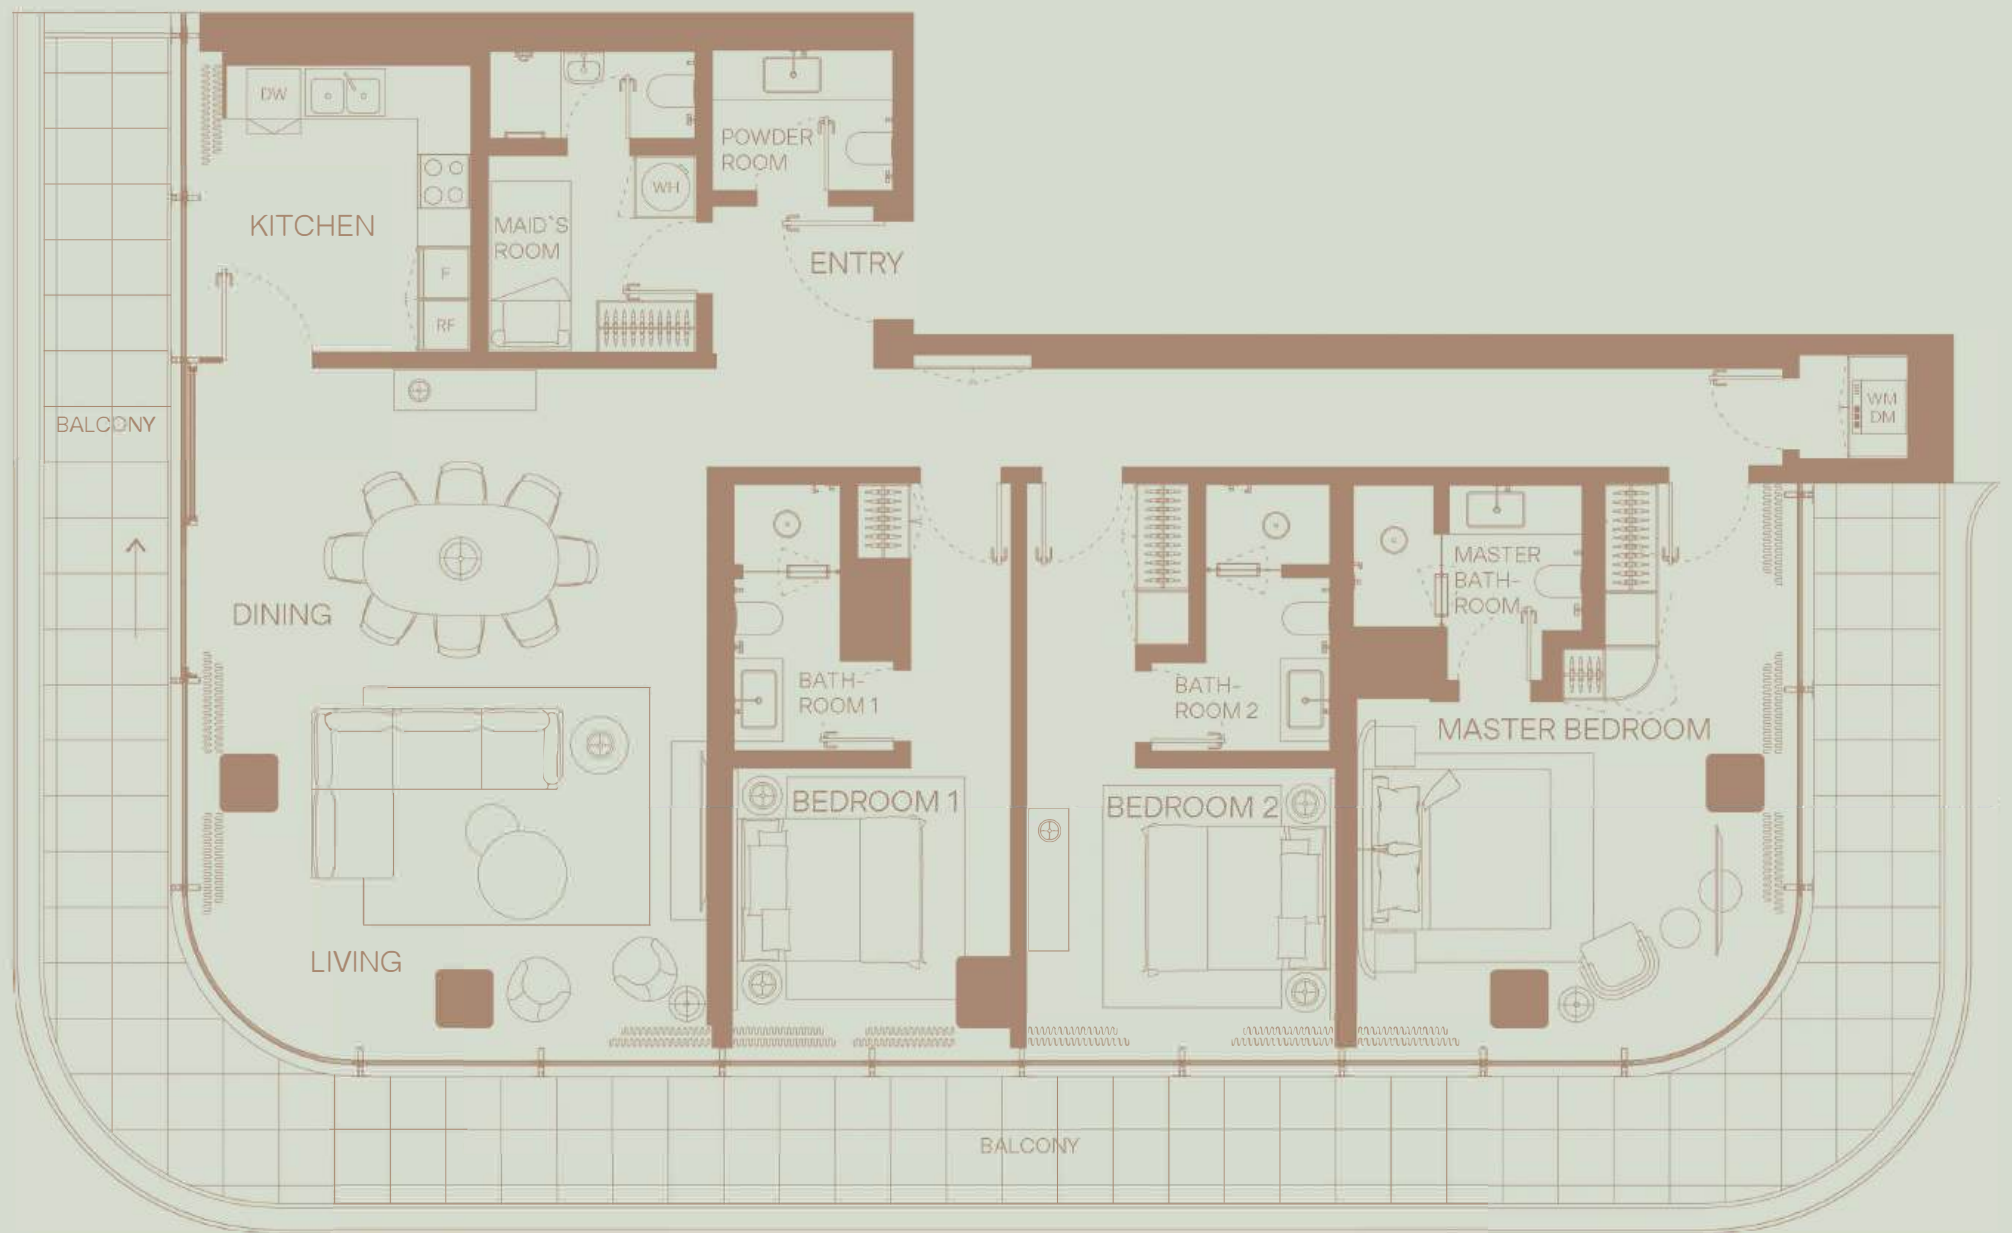

03

3 BEDROOM
Floor 3,4,5,6,7
Skyline View

TOTAL AREA: 2349 sqft
Internal area: 1826 sqft
External area: 523 sqft

2 BEDROOM
 Floor 3,4,5,6,7
 Skyline View

TOTAL AREA: 1386 sqft
 Internal area: 1153 sqft
 External area: 232 sqft