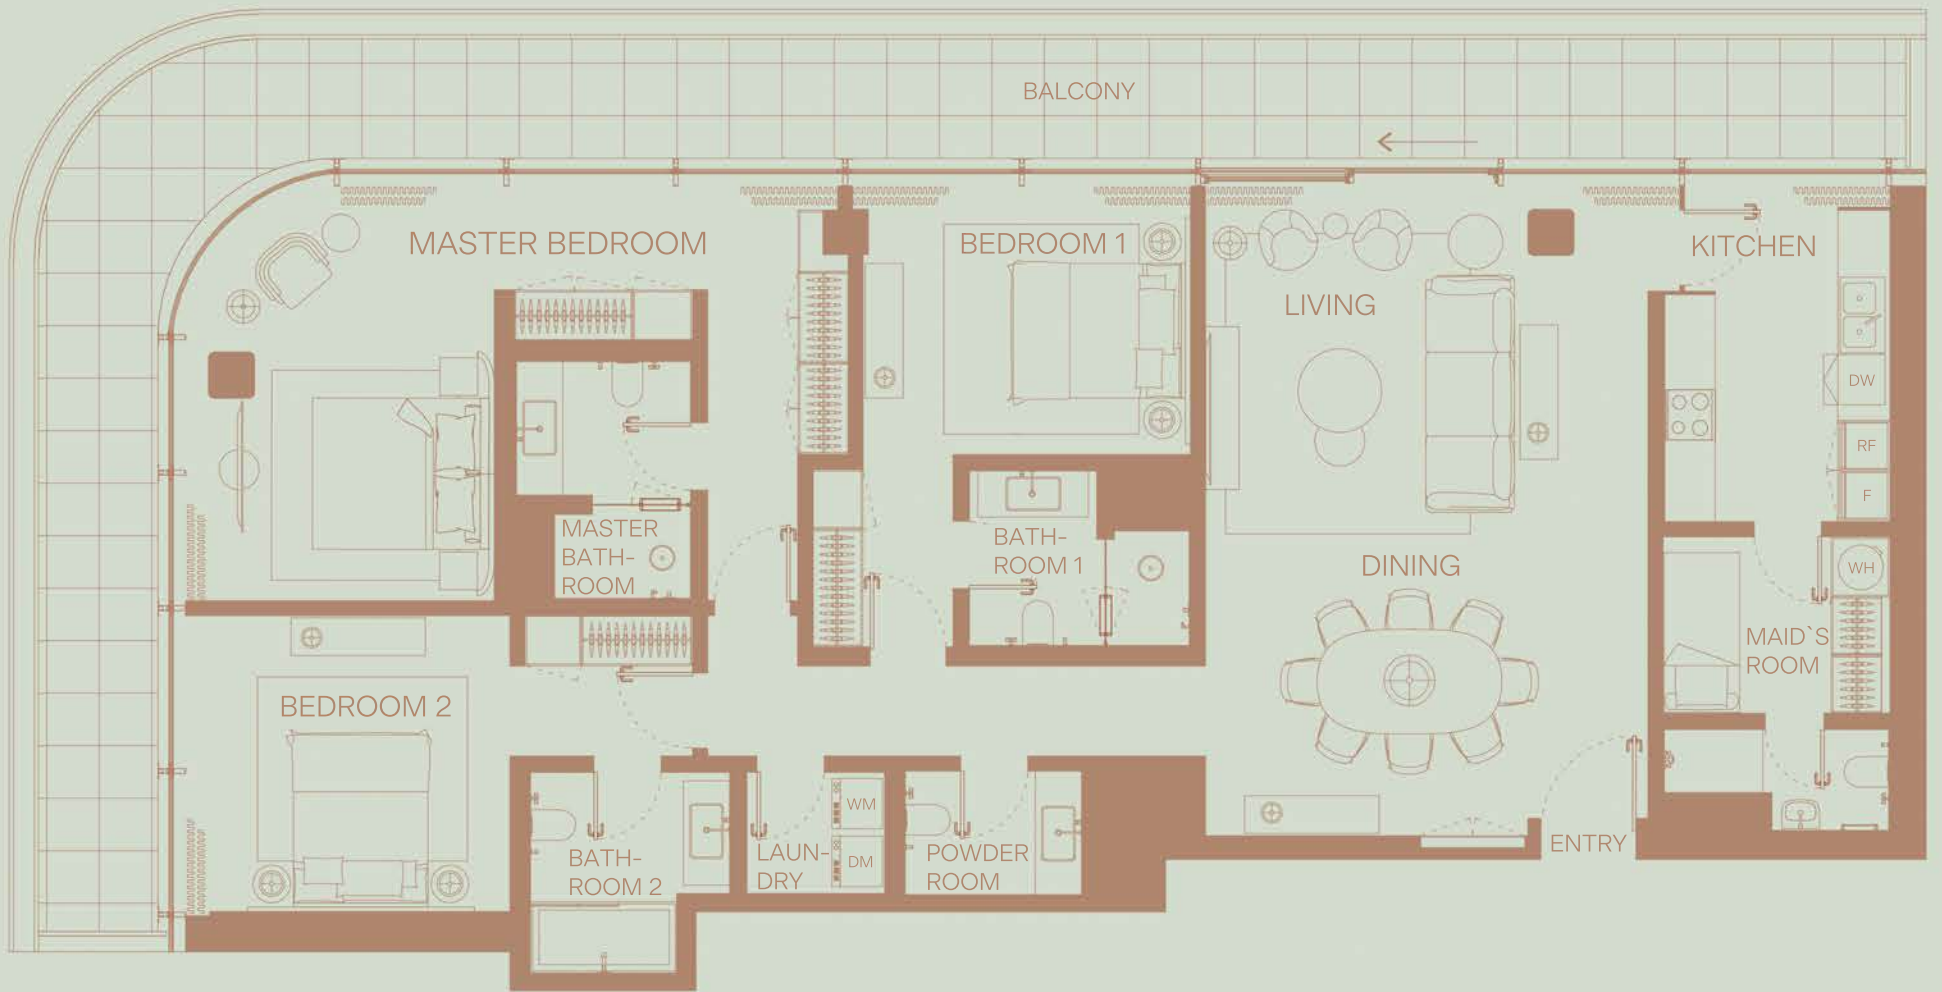

704

3 BEDROOM
Floor 7
Skyline View

TOTAL AREA: 2405 sqft
Internal area: 1870 sqft
External area: 535 sqft