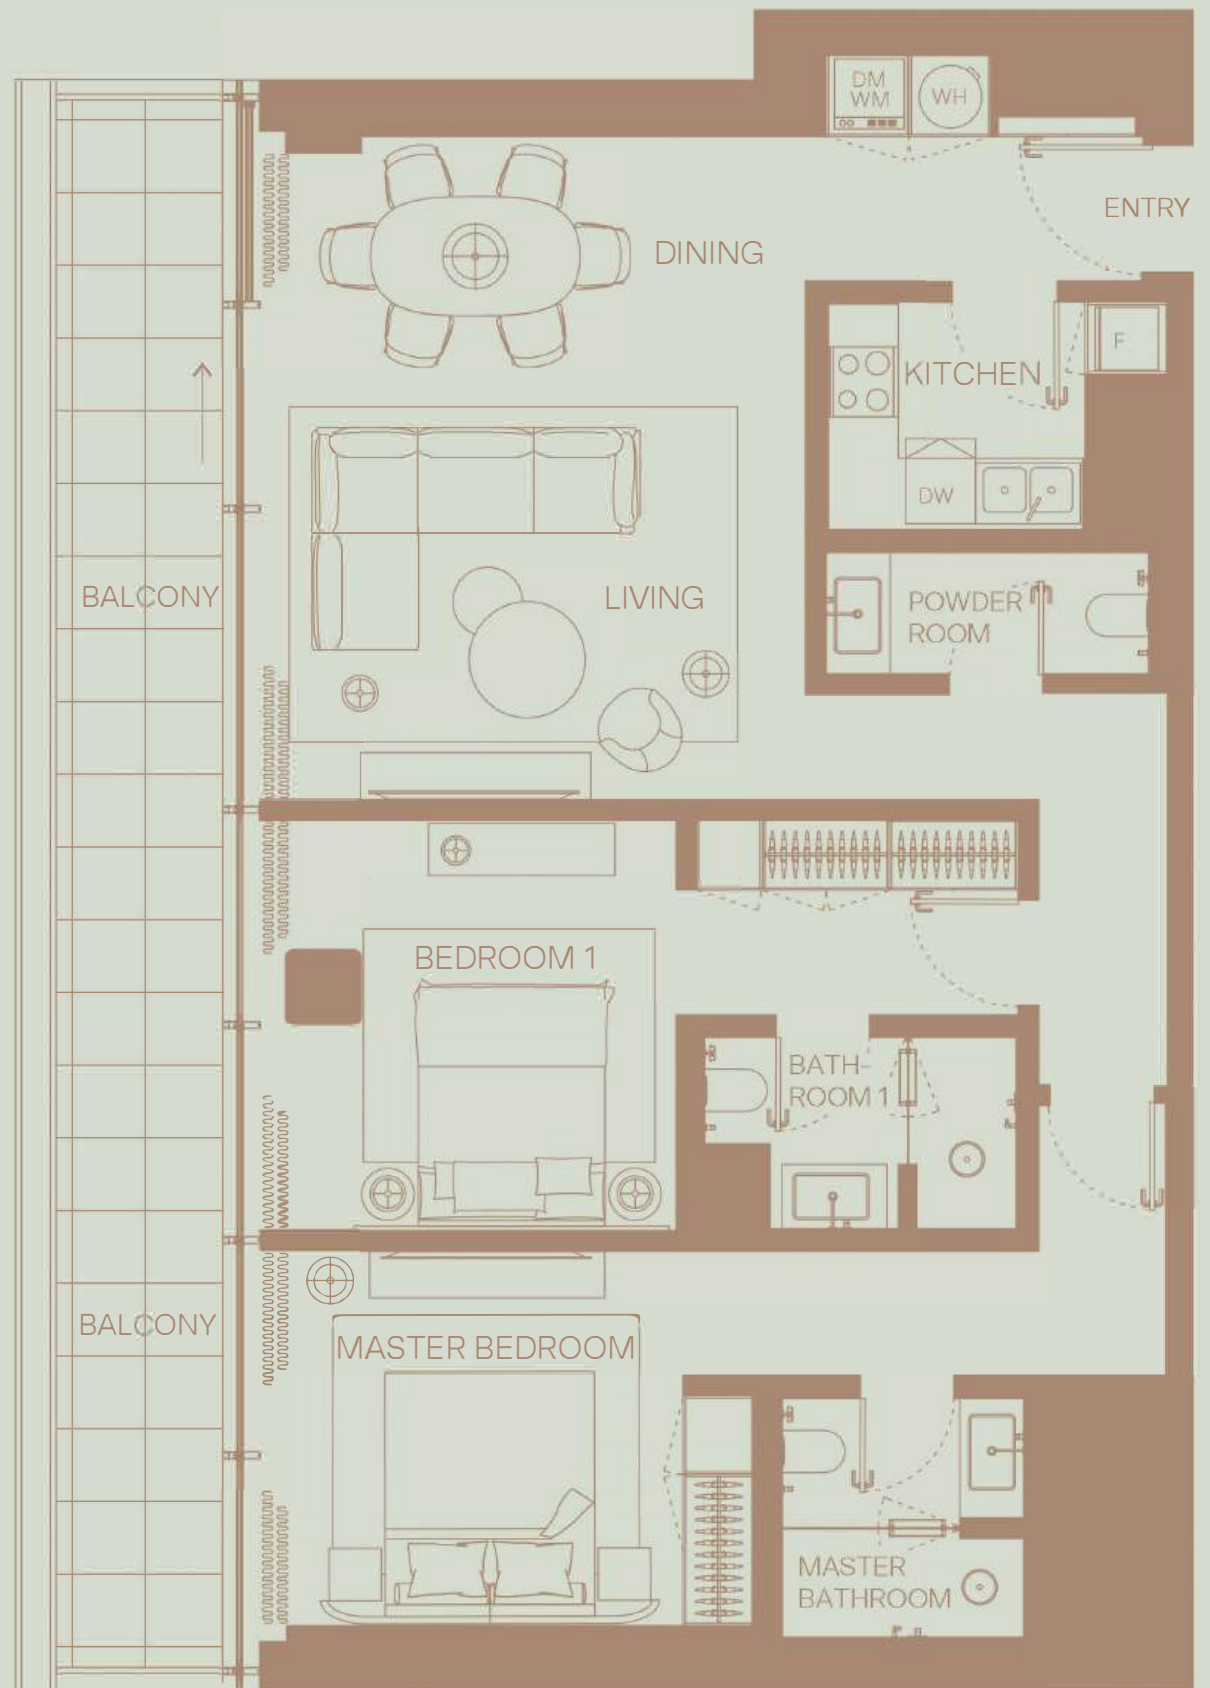

804

2 BEDROOM
Floor 8
Skyline View

TOTAL AREA: 1386 sqft
Internal area: 1153 sqft
External area: 232 sqft