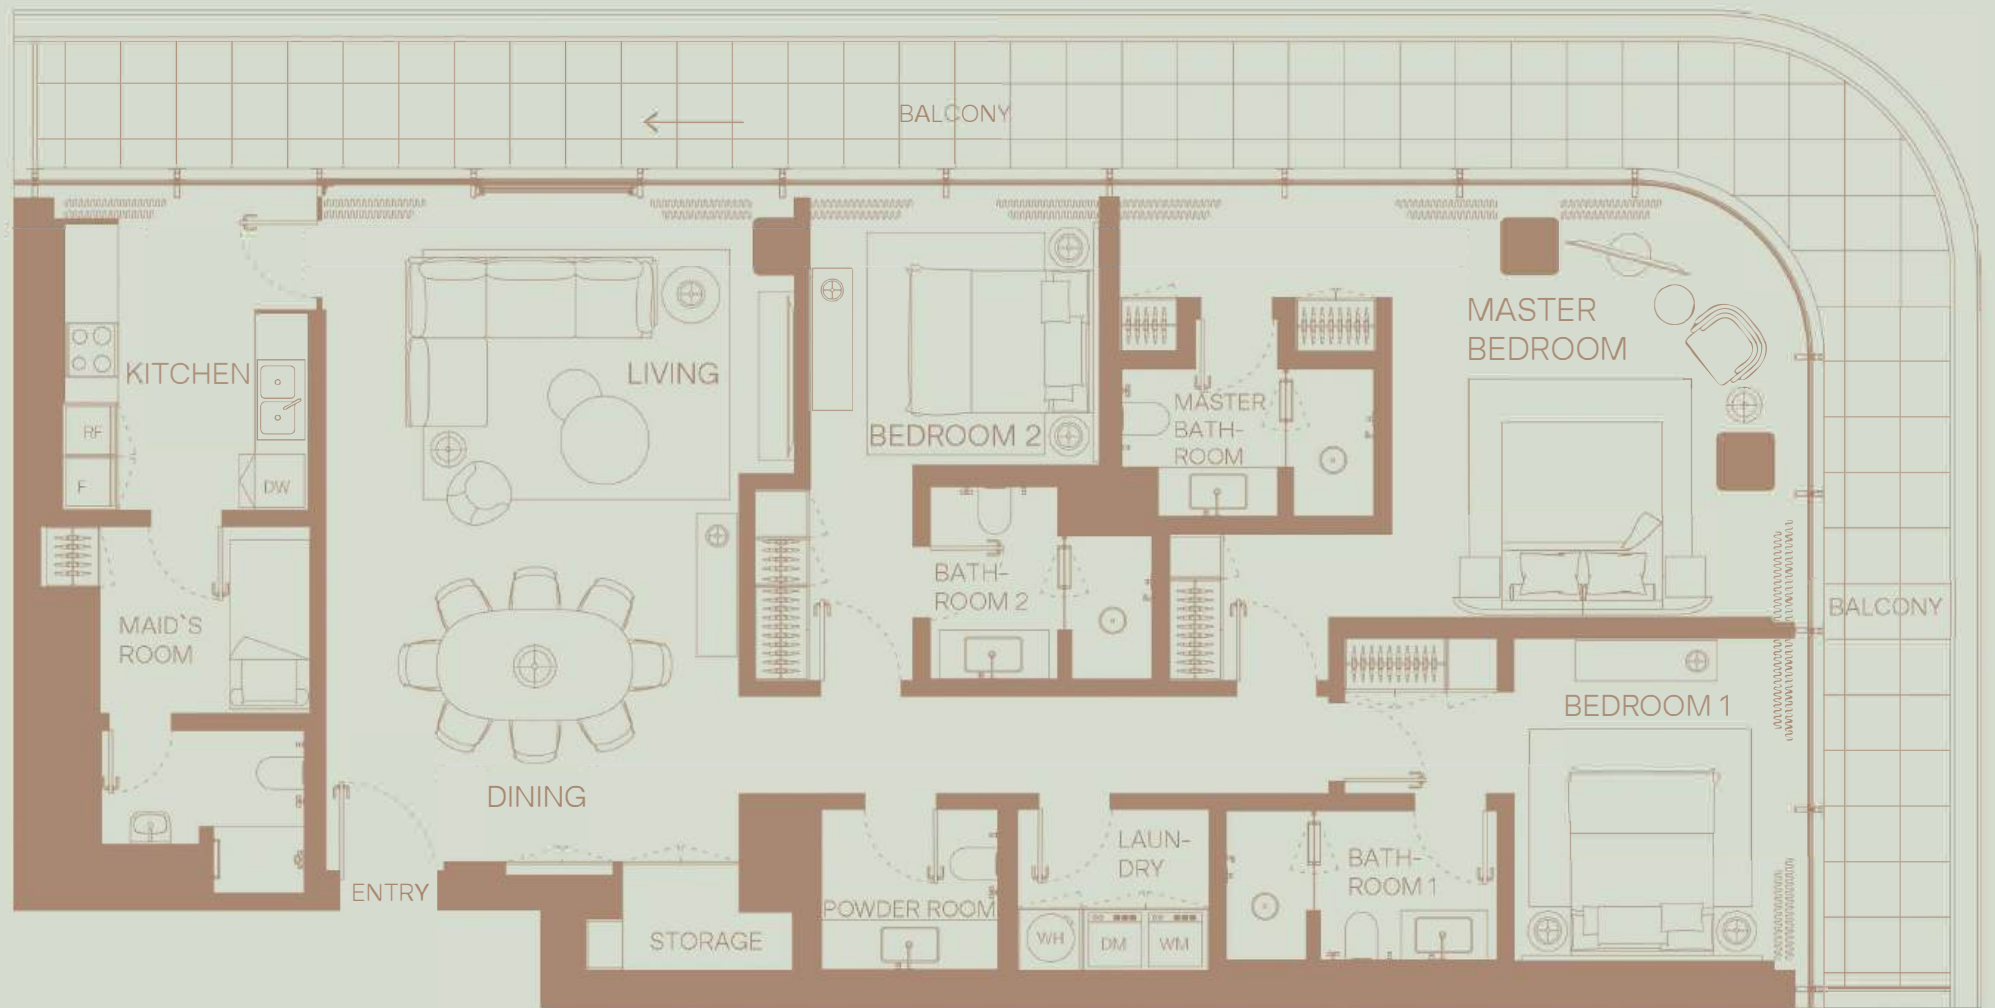

907

2 BEDROOM
Floor 9
Full Canal View

TOTAL AREA: 1391 sqft
Internal area: 1157 sqft
External area: 234 sqft

908

3 BEDROOM
Floor 9
Full Canal View

TOTAL AREA: 2348 sqft
Internal area: 1827 sqft
External area: 521 sqft