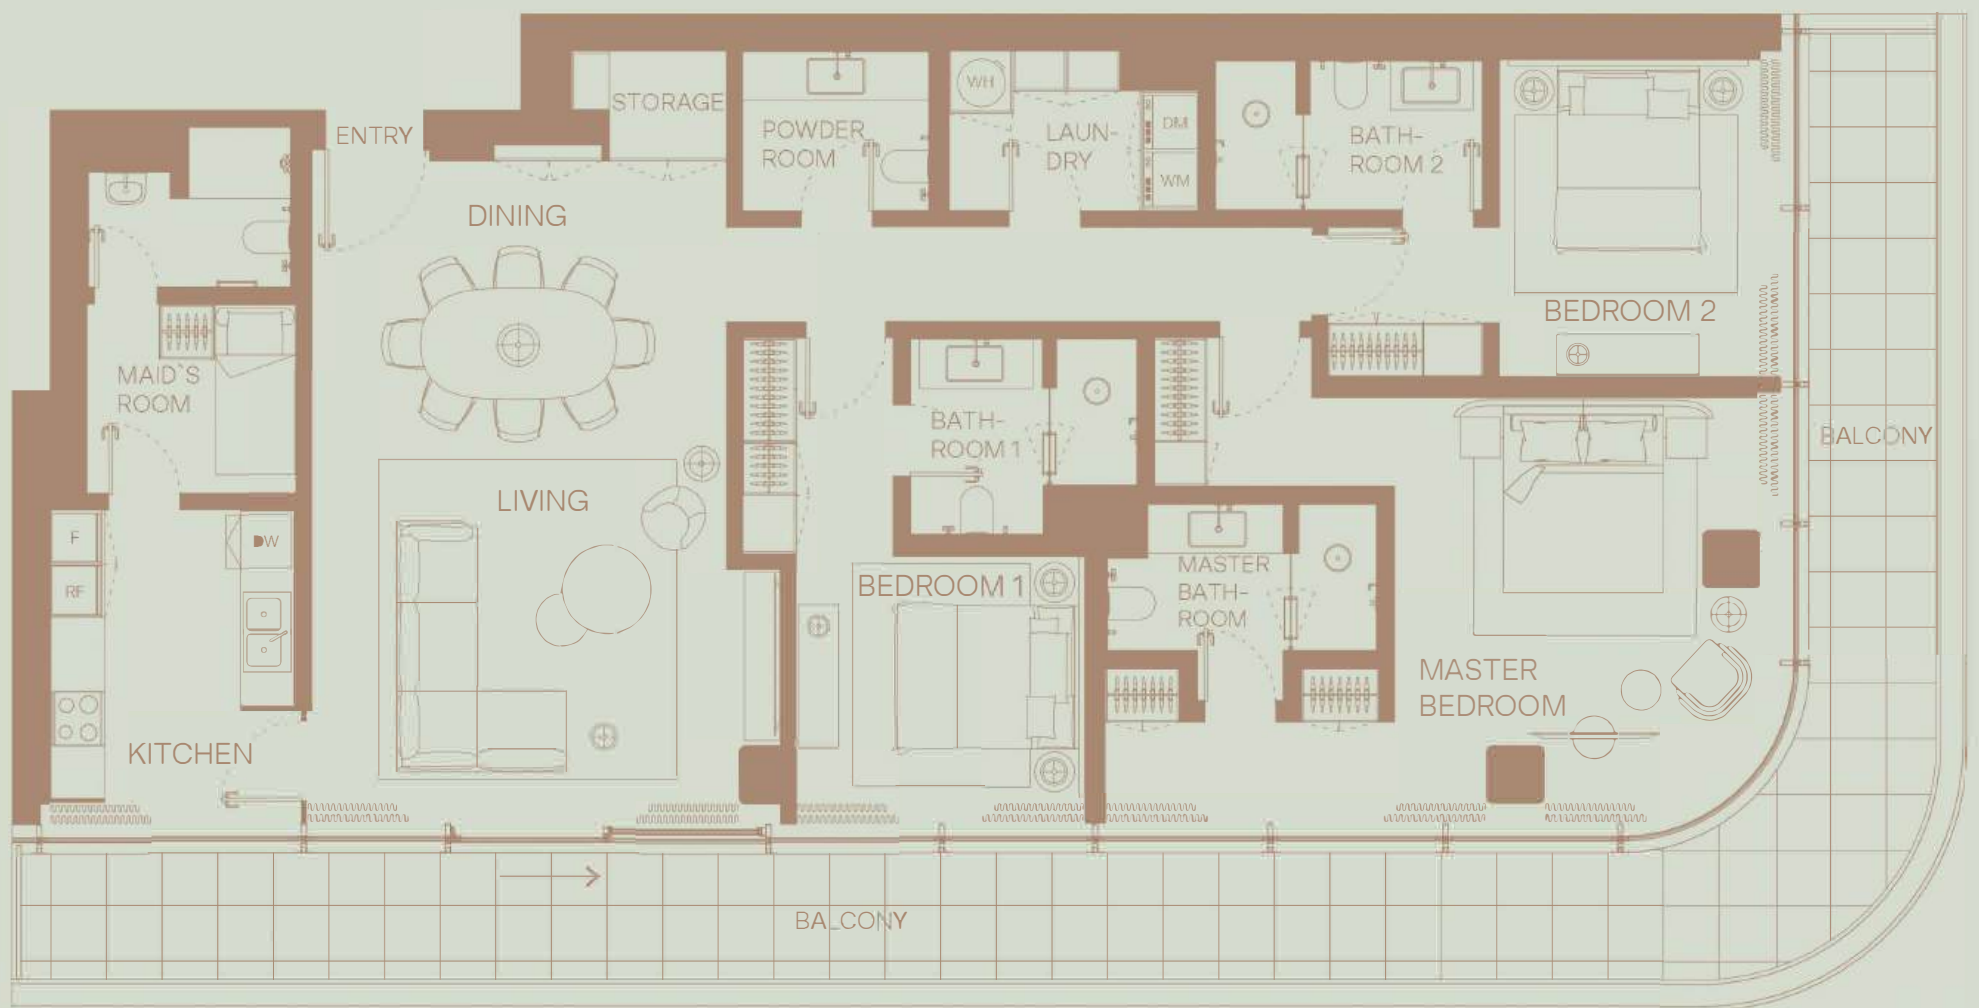

806

2 BEDROOM
Floor 8
Full Canal view

TOTAL AREA: 1677 sqft
Internal area: 1287 sqft
External area: 391 sqft

807

2 BEDROOM
Floor 8
Full Canal View

TOTAL AREA: 1391 sqft
Internal area: 1157 sqft
External area: 234 sqft