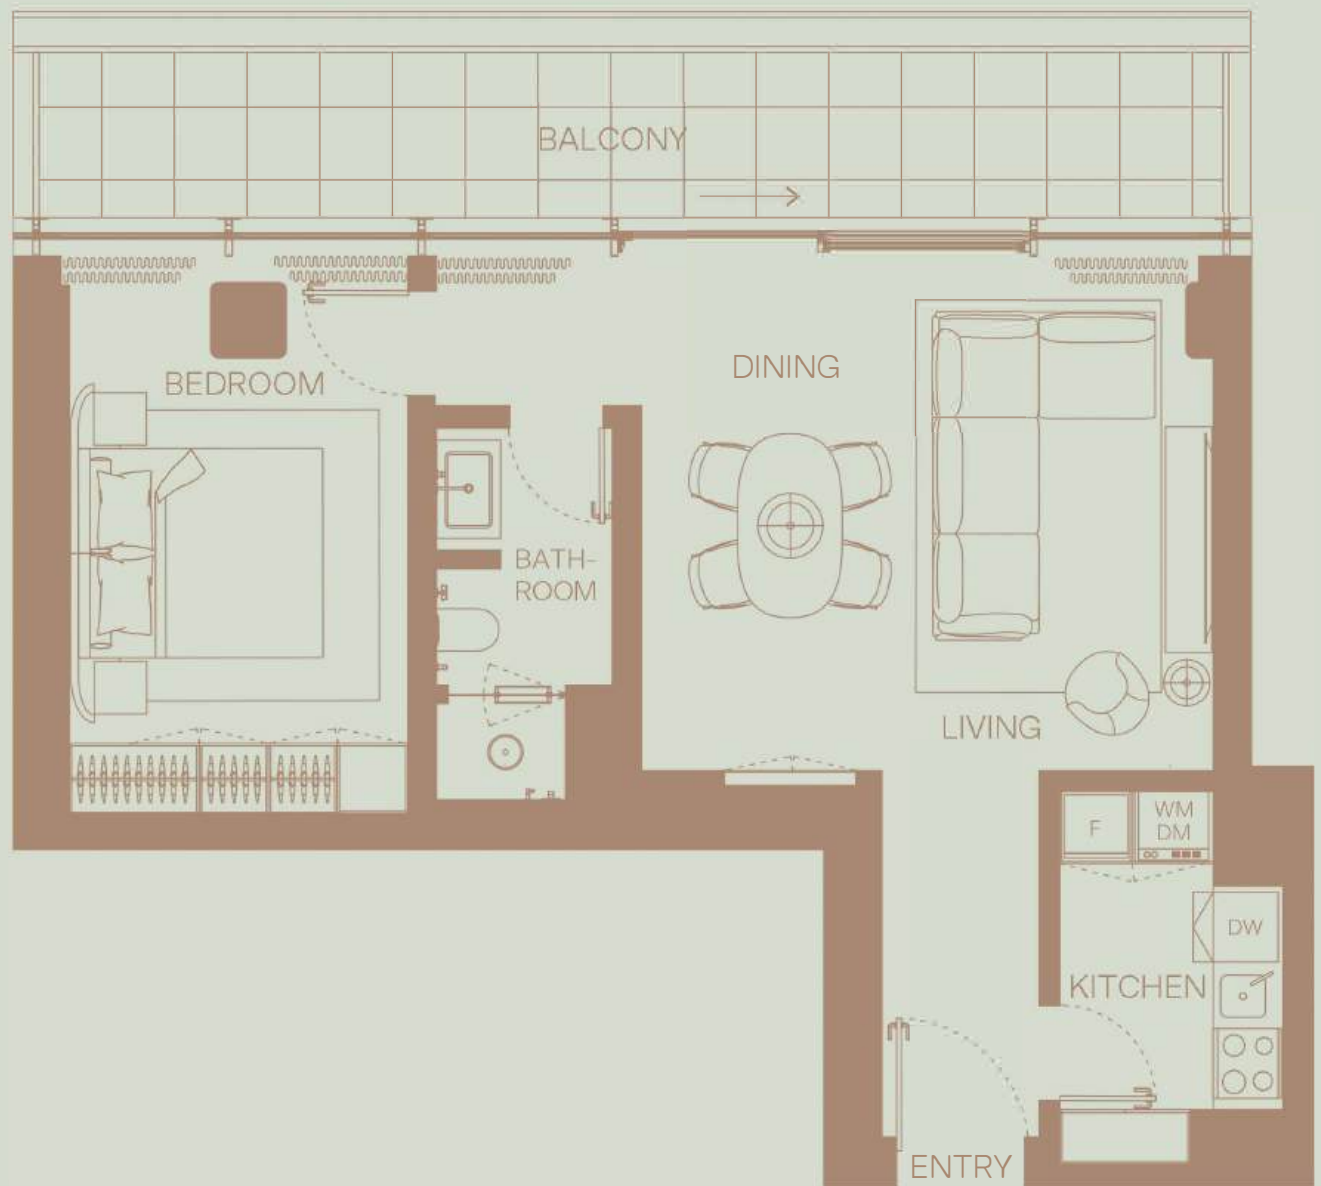

210

1 BEDROOM
Floor 2
Community View

TOTAL AREA: 833 sqft
Internal area: 658 sqft
External area: 175 sqft