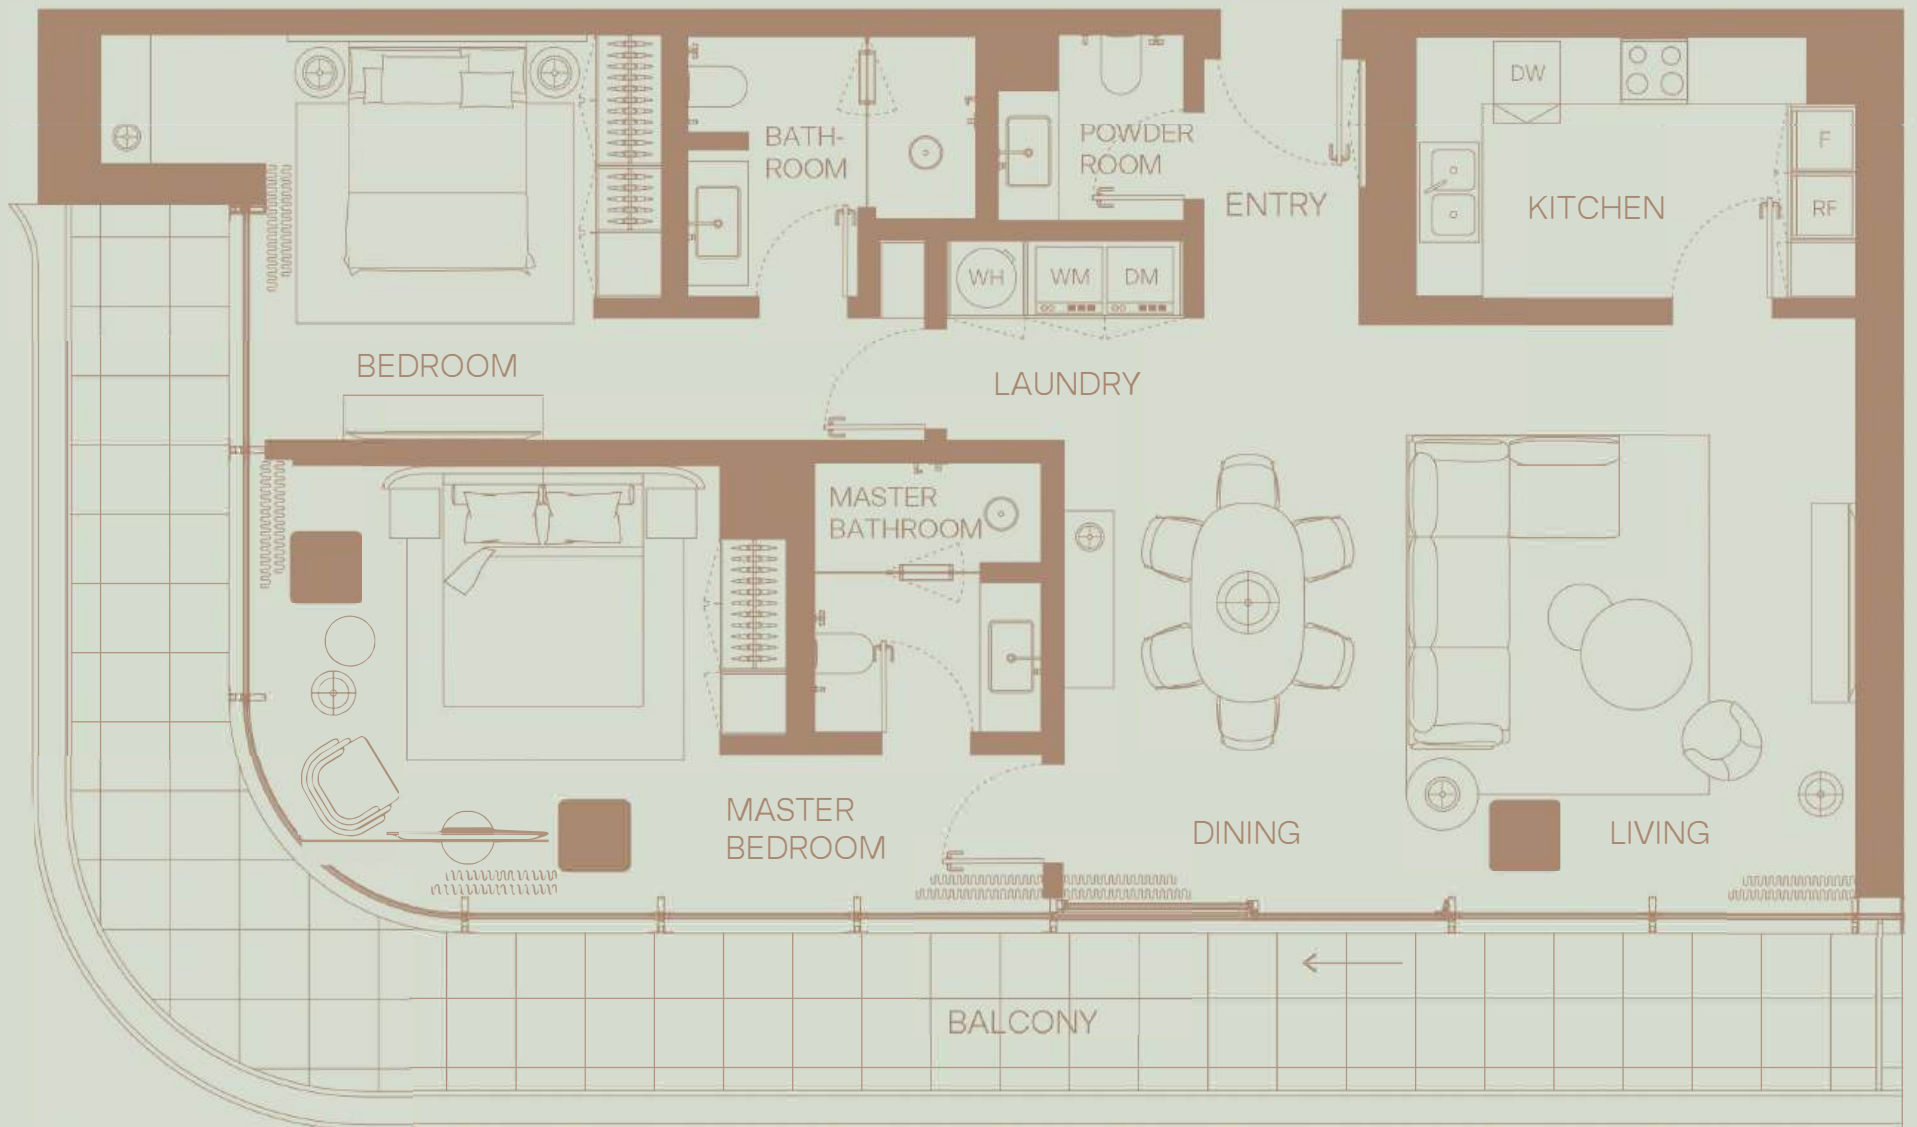

206

2 BEDROOM
Floor 2
Full Canal view

TOTAL AREA: 1677 sqft
Internal area: 1287 sqft
External area: 391 sqft