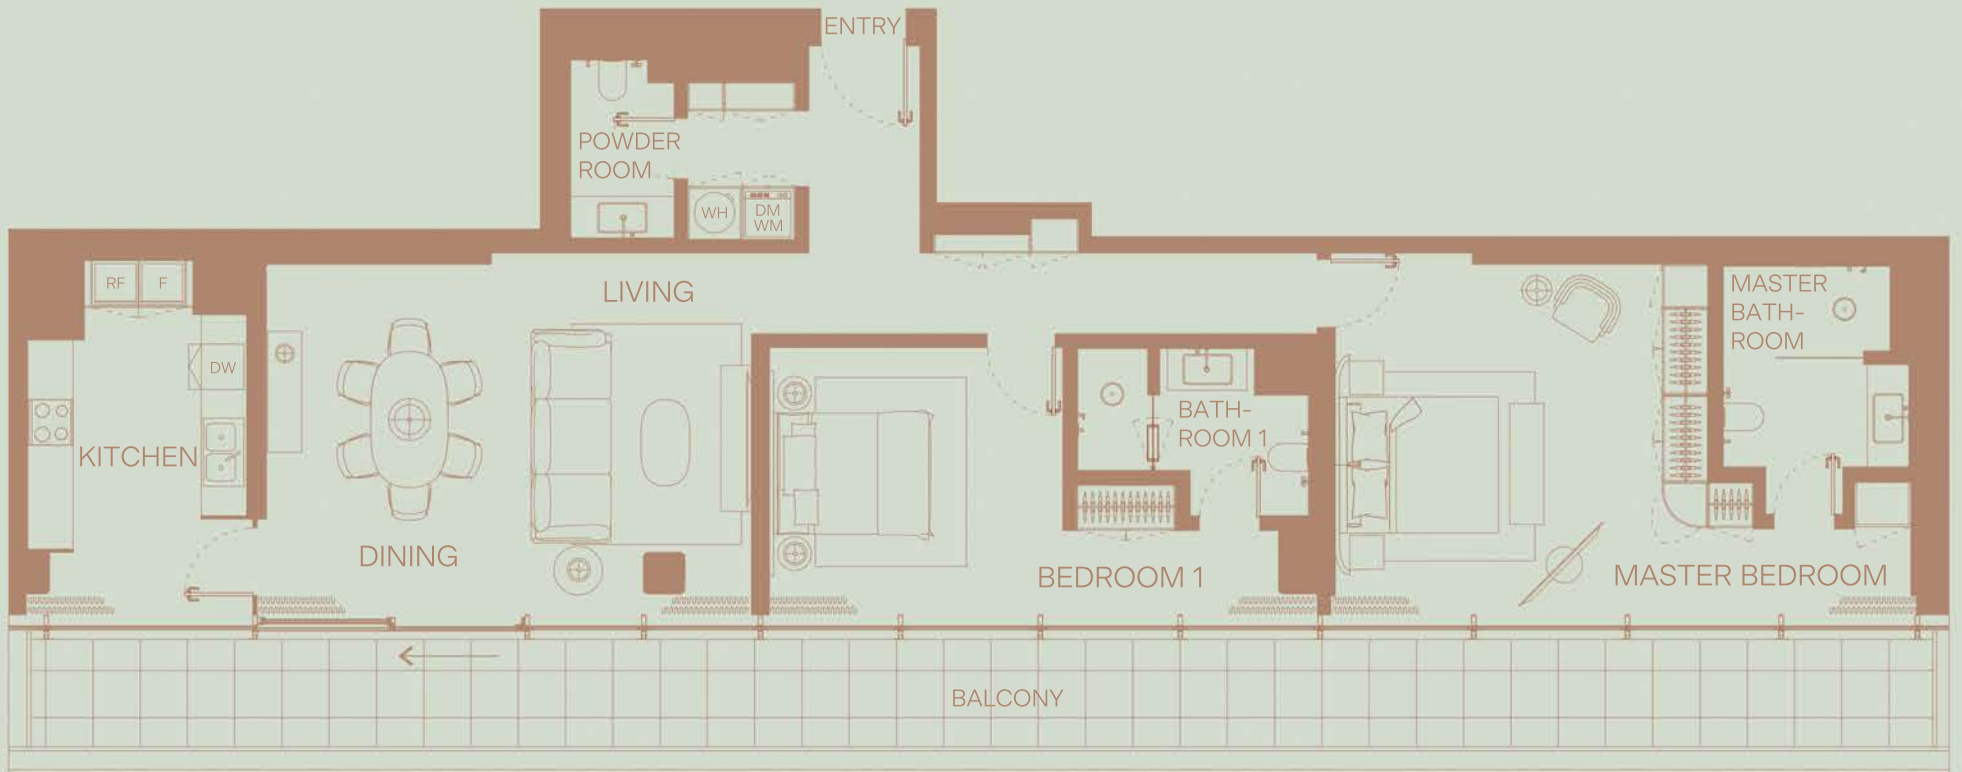

911

2 BEDROOM
Floor 9
Community View

TOTAL AREA: 1826 sqft
Internal area: 1405 sqft
External area: 421 sqft

2 BEDROOM
 Floor 1
 Community View

TOTAL AREA: 1947 sqft
 Internal area: 1484 sqft
 External area: 463 sqft