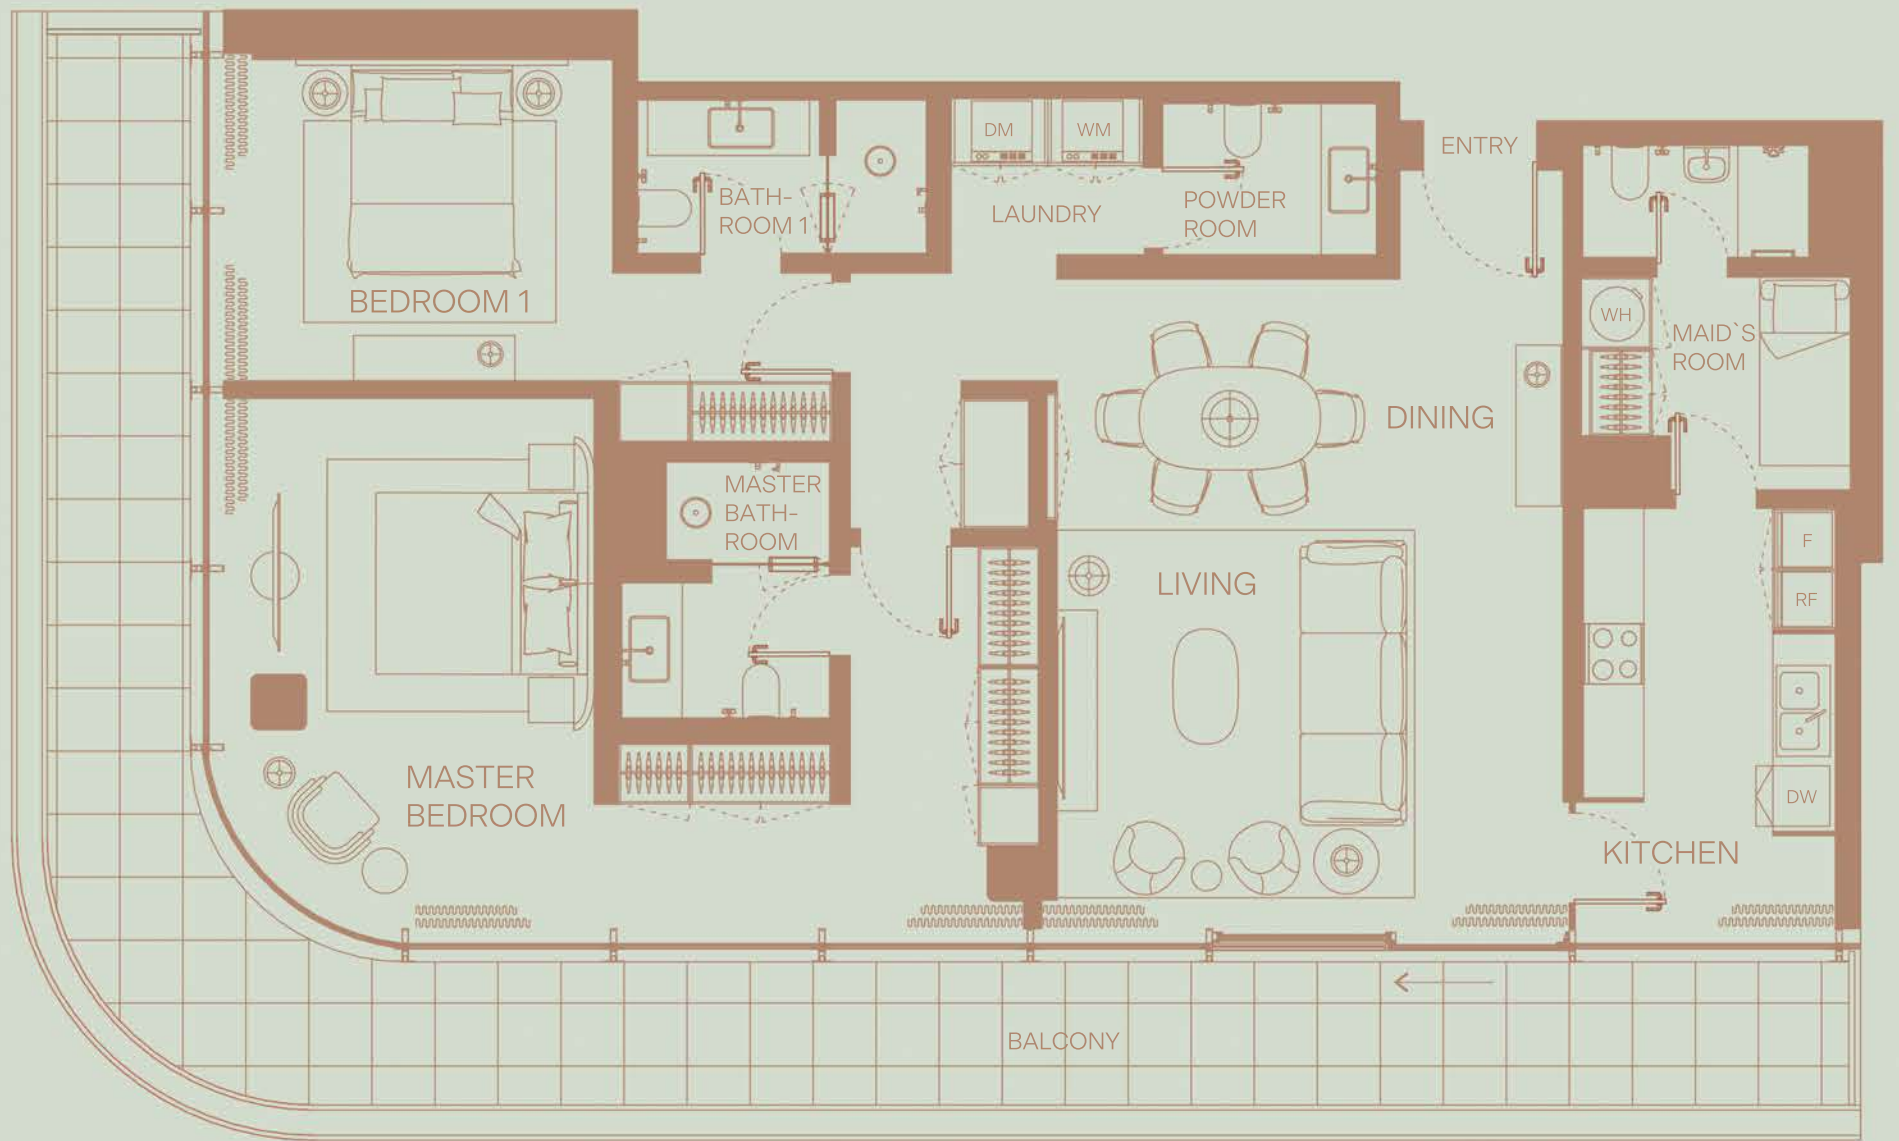

303

2 BEDROOM
Floor 3
Community View

TOTAL AREA: 1953 sqft
Internal area: 1490 sqft
External area: 463 sqft