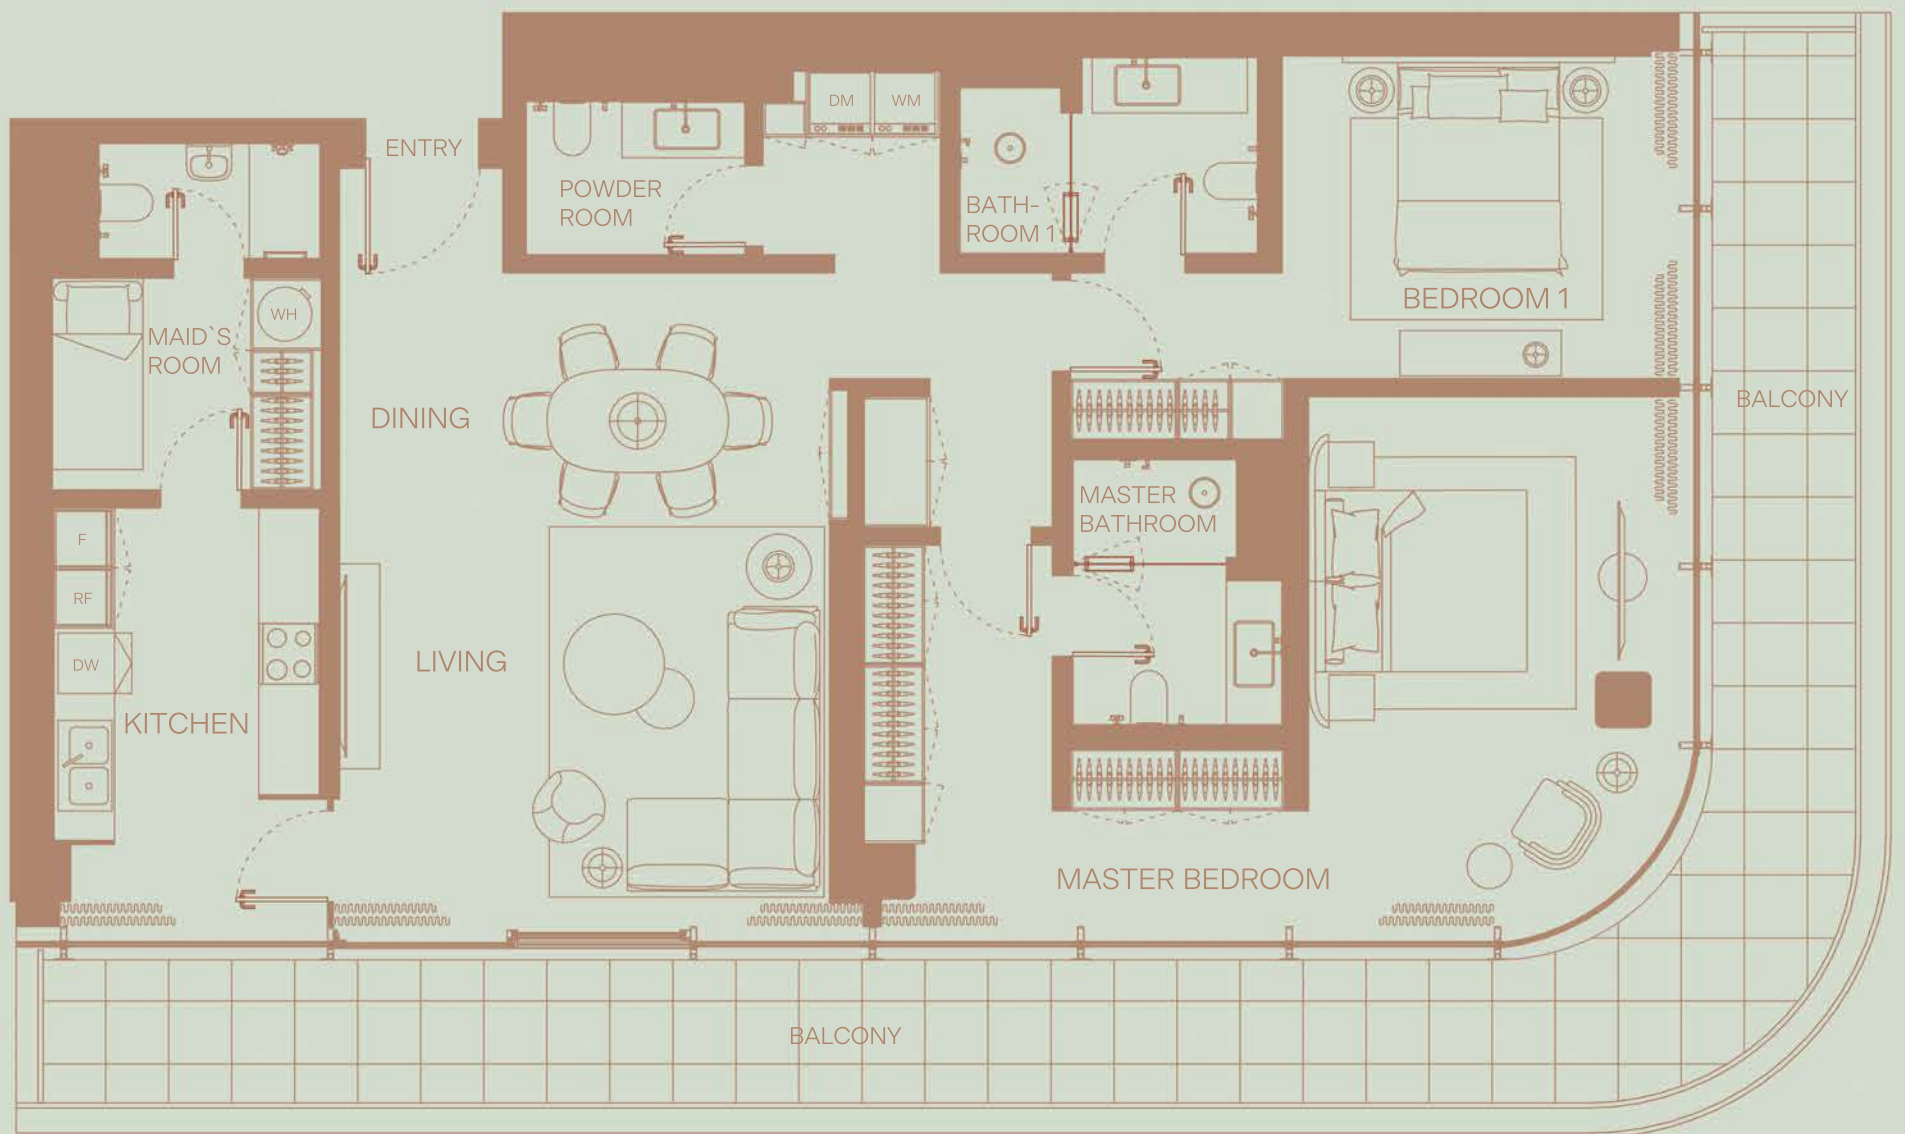

501

2 BEDROOM
Floor 5
Community View

TOTAL AREA: 1947 sqft
Internal area: 1484 sqft
External area: 463 sqft