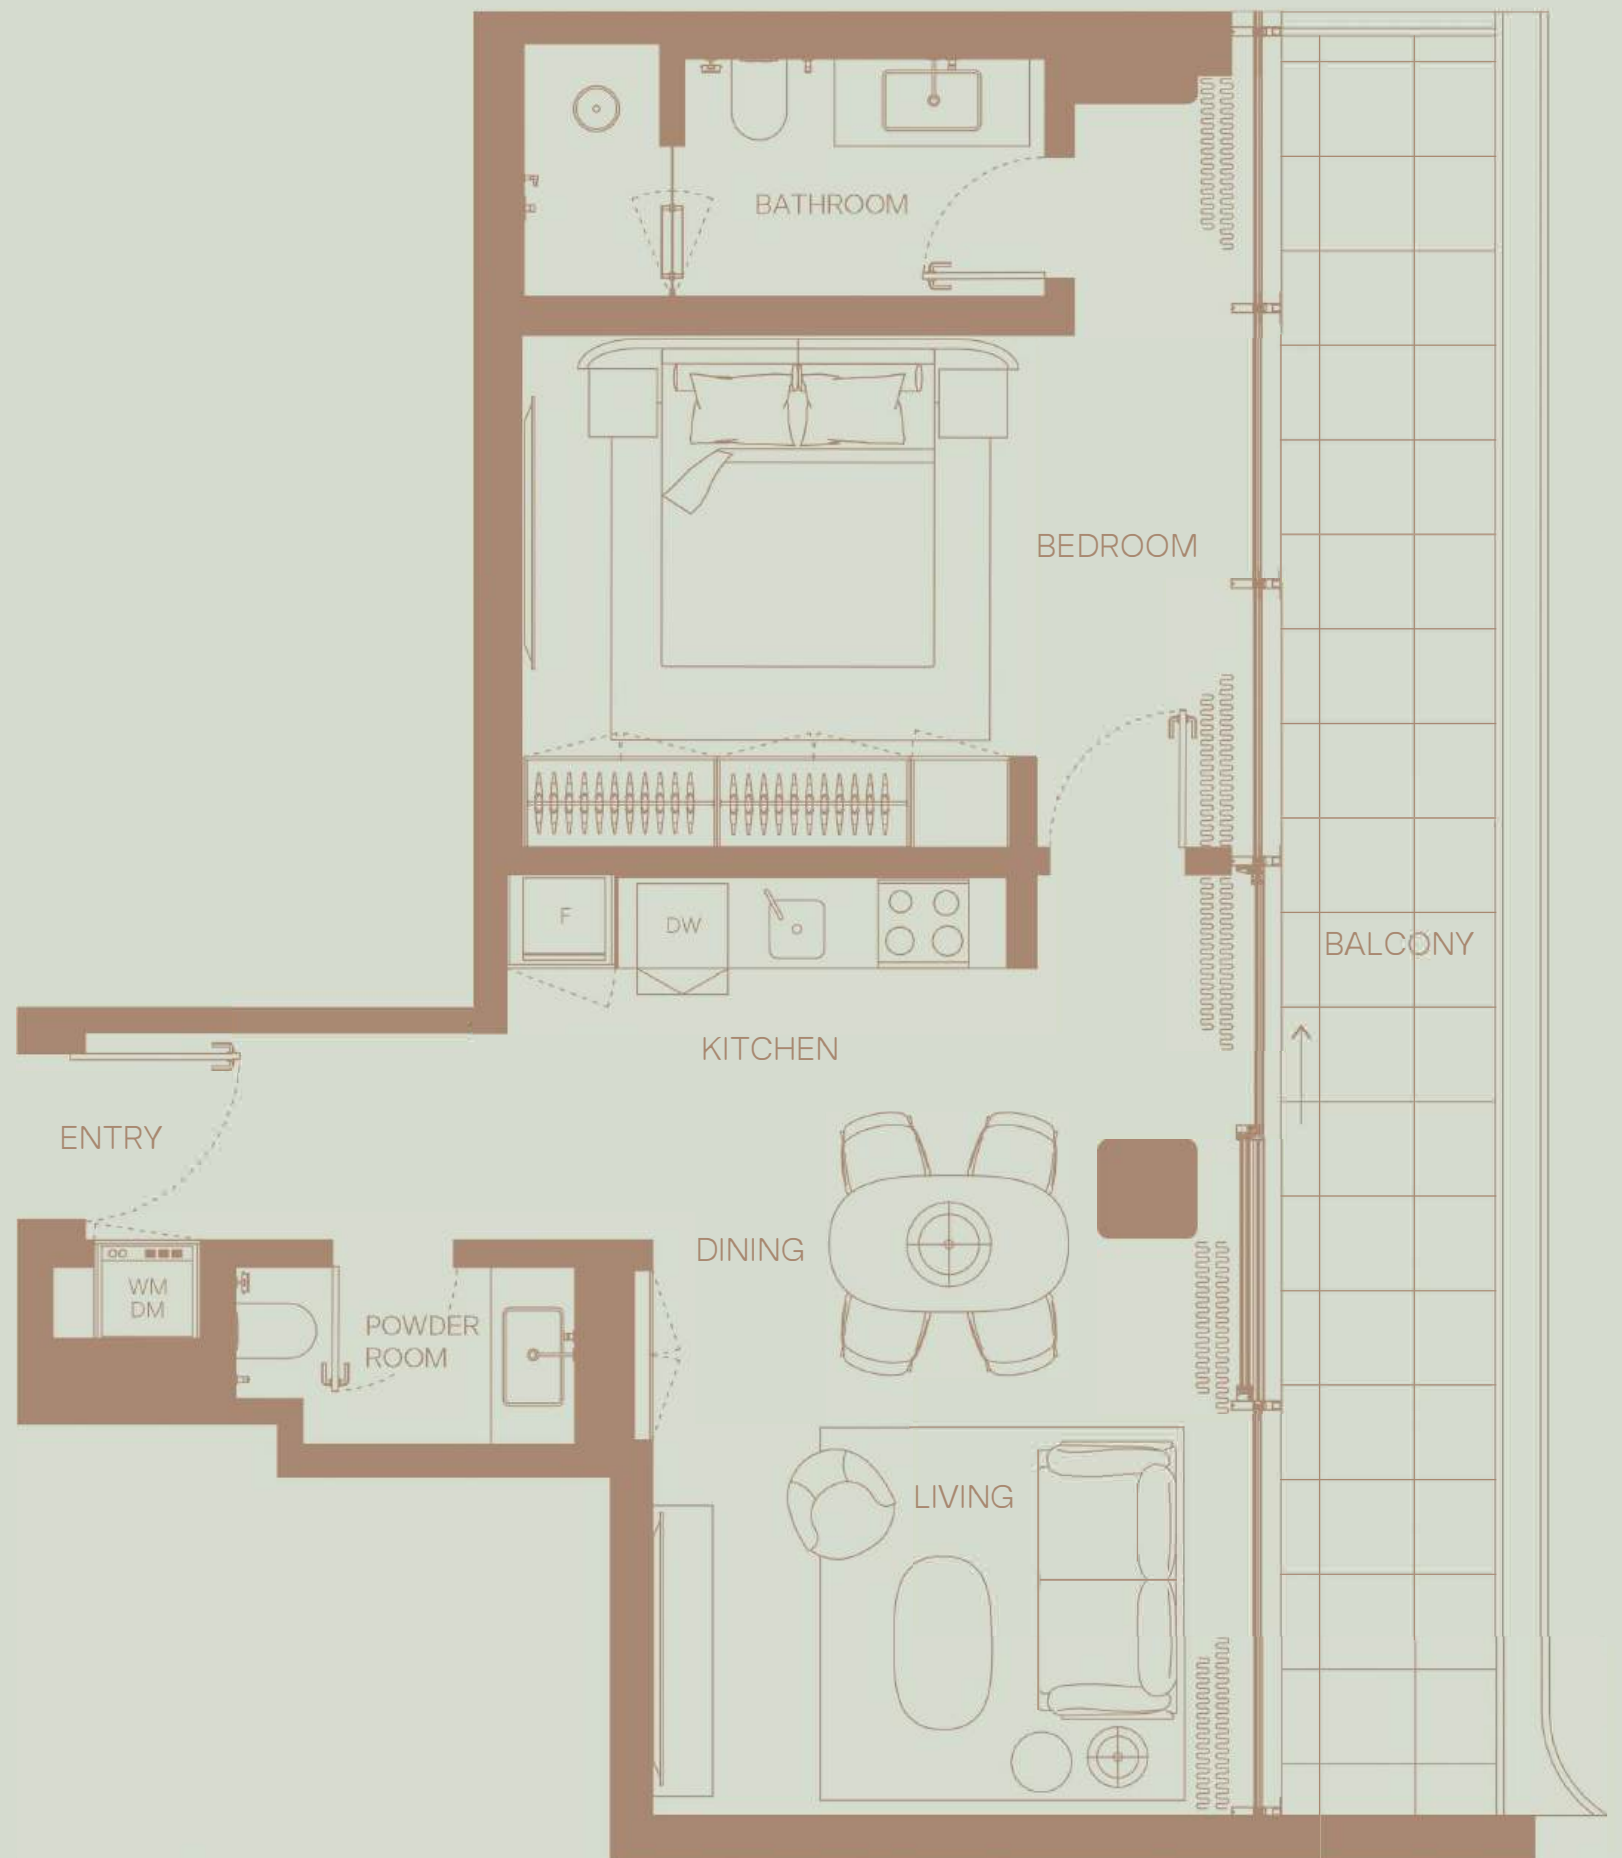

901

1 BEDROOM
Floor 9
Community View

TOTAL AREA: 903 sqft
Internal area: 701 sqft
External area: 203 sqft