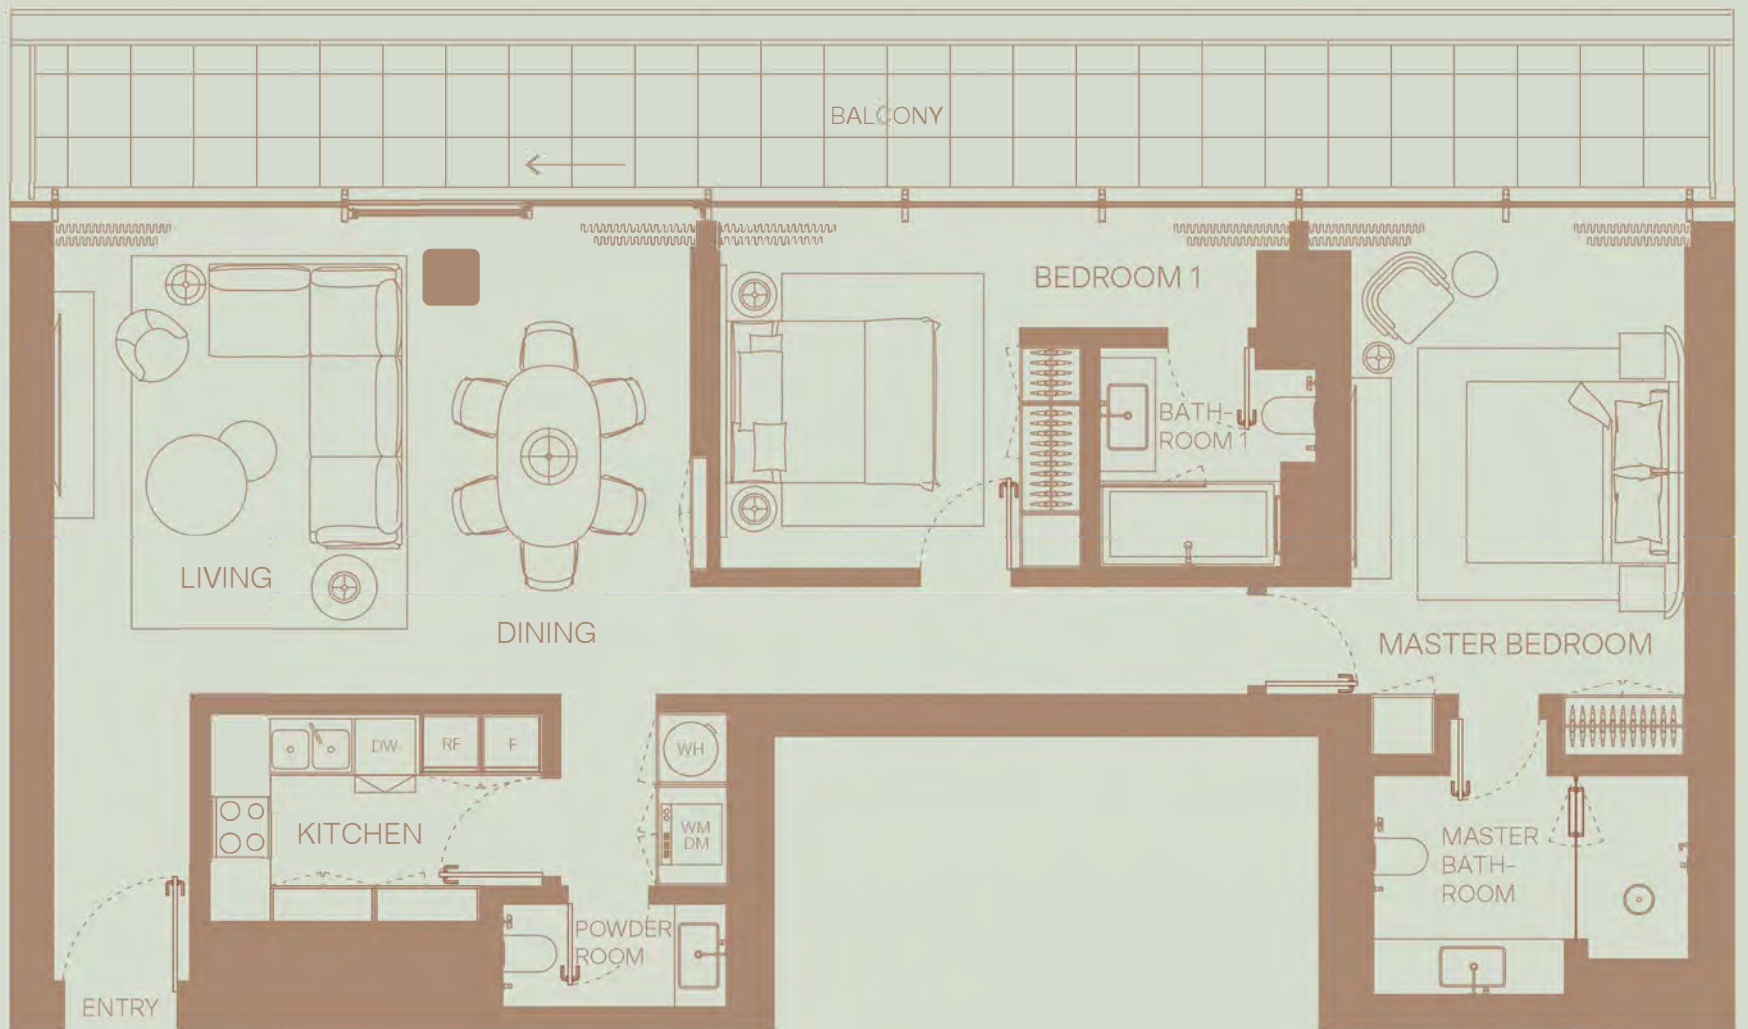

405

2 BEDROOM
Floor 4
Skyline View

TOTAL AREA: 1502 sqft
Internal area: 1213 sqft
External area: 289 sqft