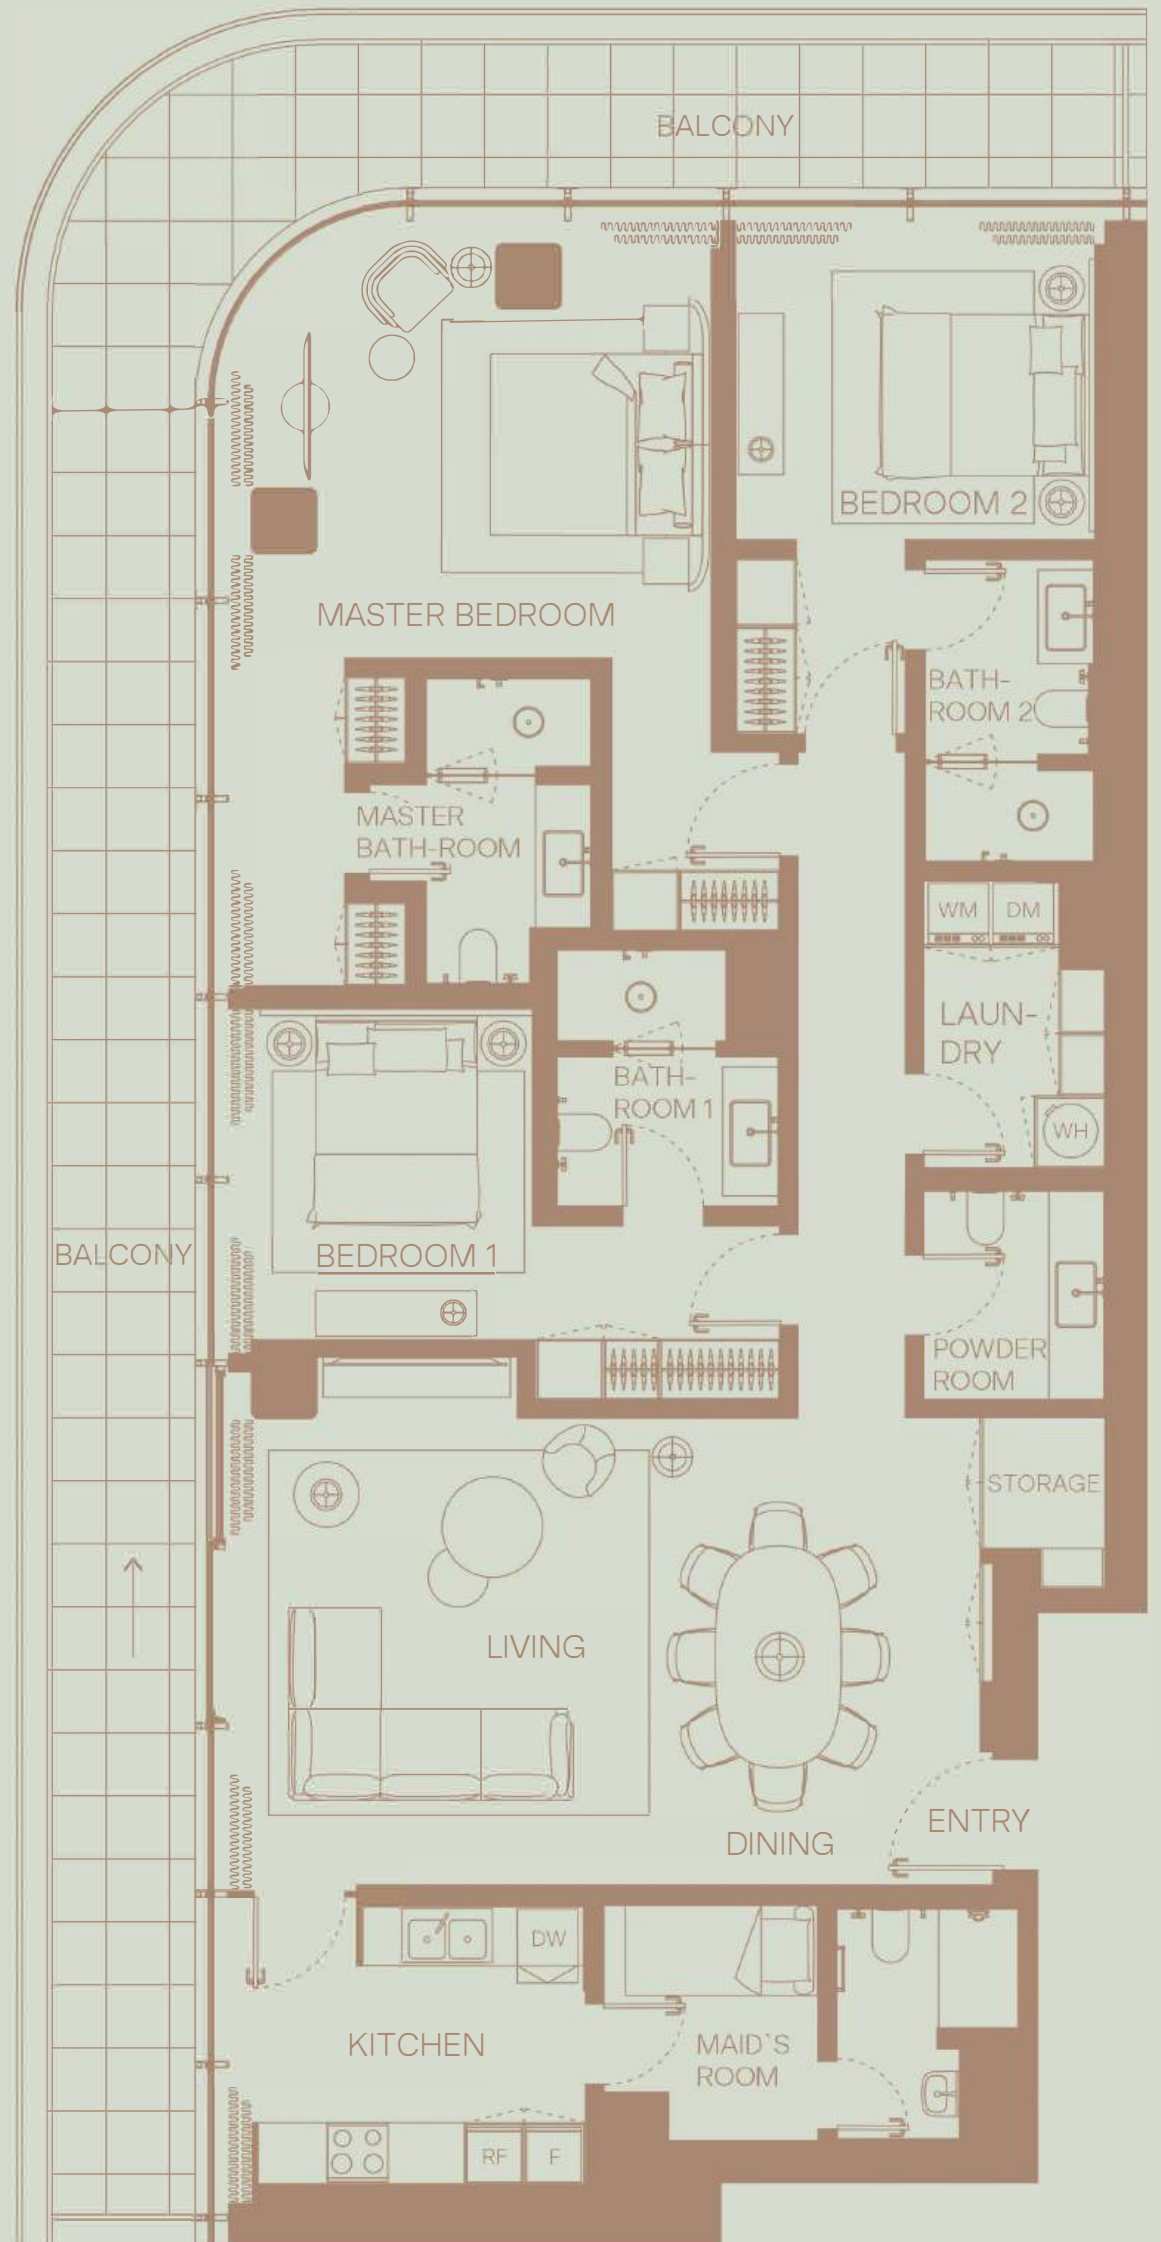

903

3 BEDROOM
Floor 9
Skyline View

TOTAL AREA: 2349 sqft
Internal area: 1826 sqft
External area: 523 sqft