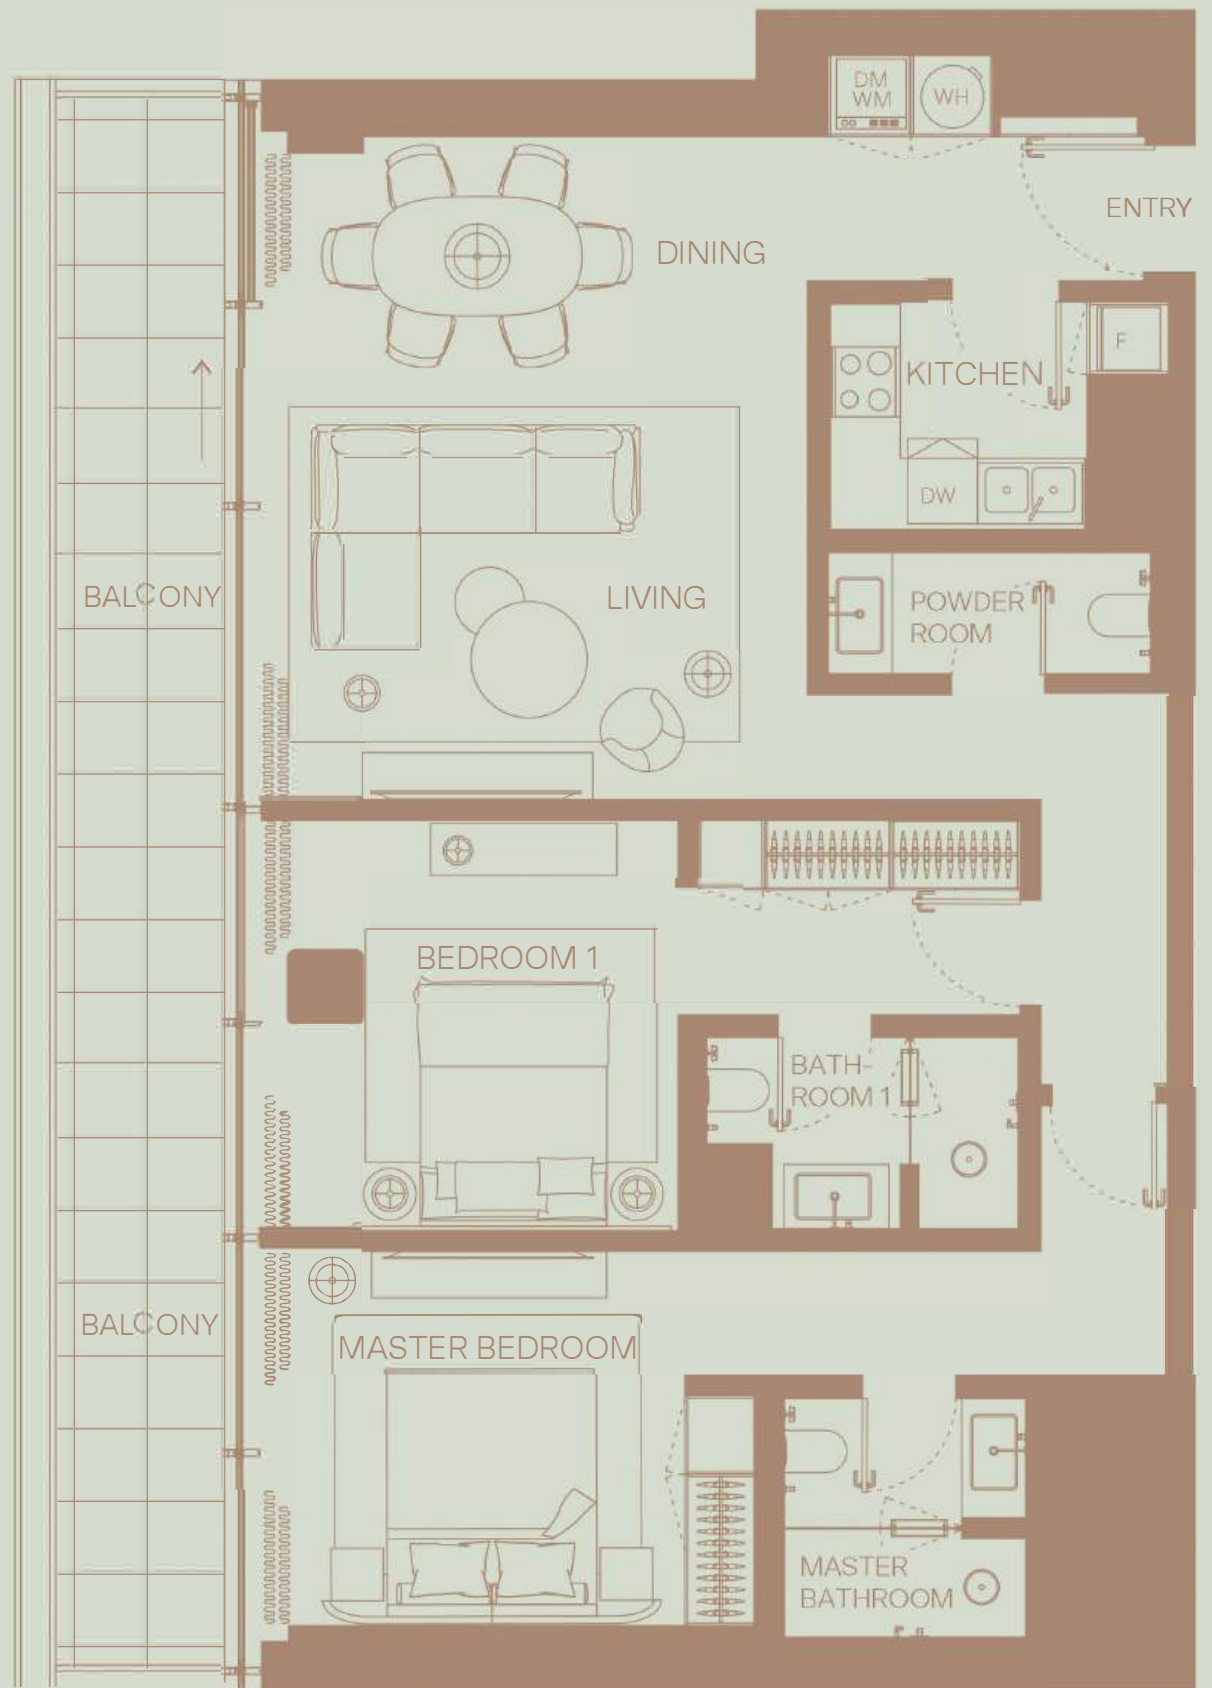

904

2 BEDROOM
Floor 9
Skyline View

TOTAL AREA: 1386 sqft
Internal area: 1153 sqft
External area: 232 sqft