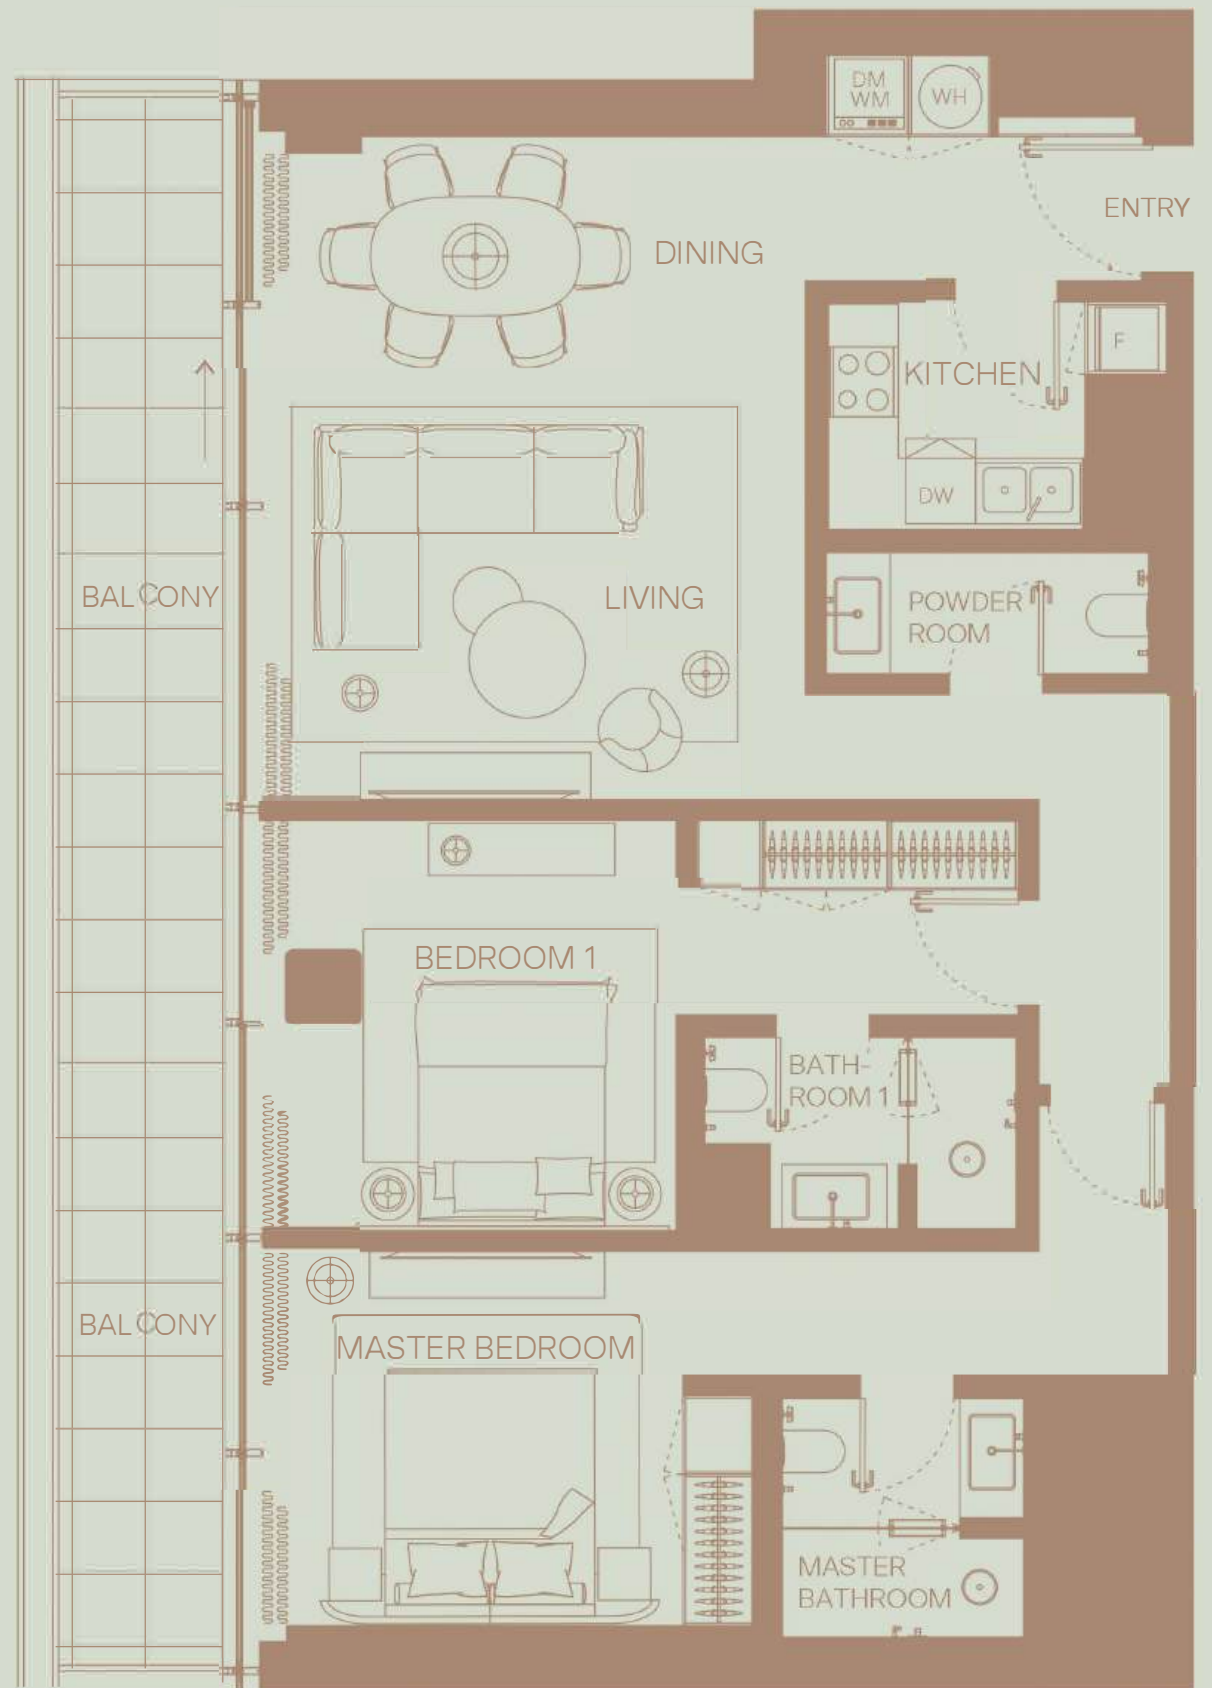

204

2 BEDROOM
Floor 2
Skyline View

TOTAL AREA: 1386 sqft
Internal area: 1153 sqft
External area: 232 sqft