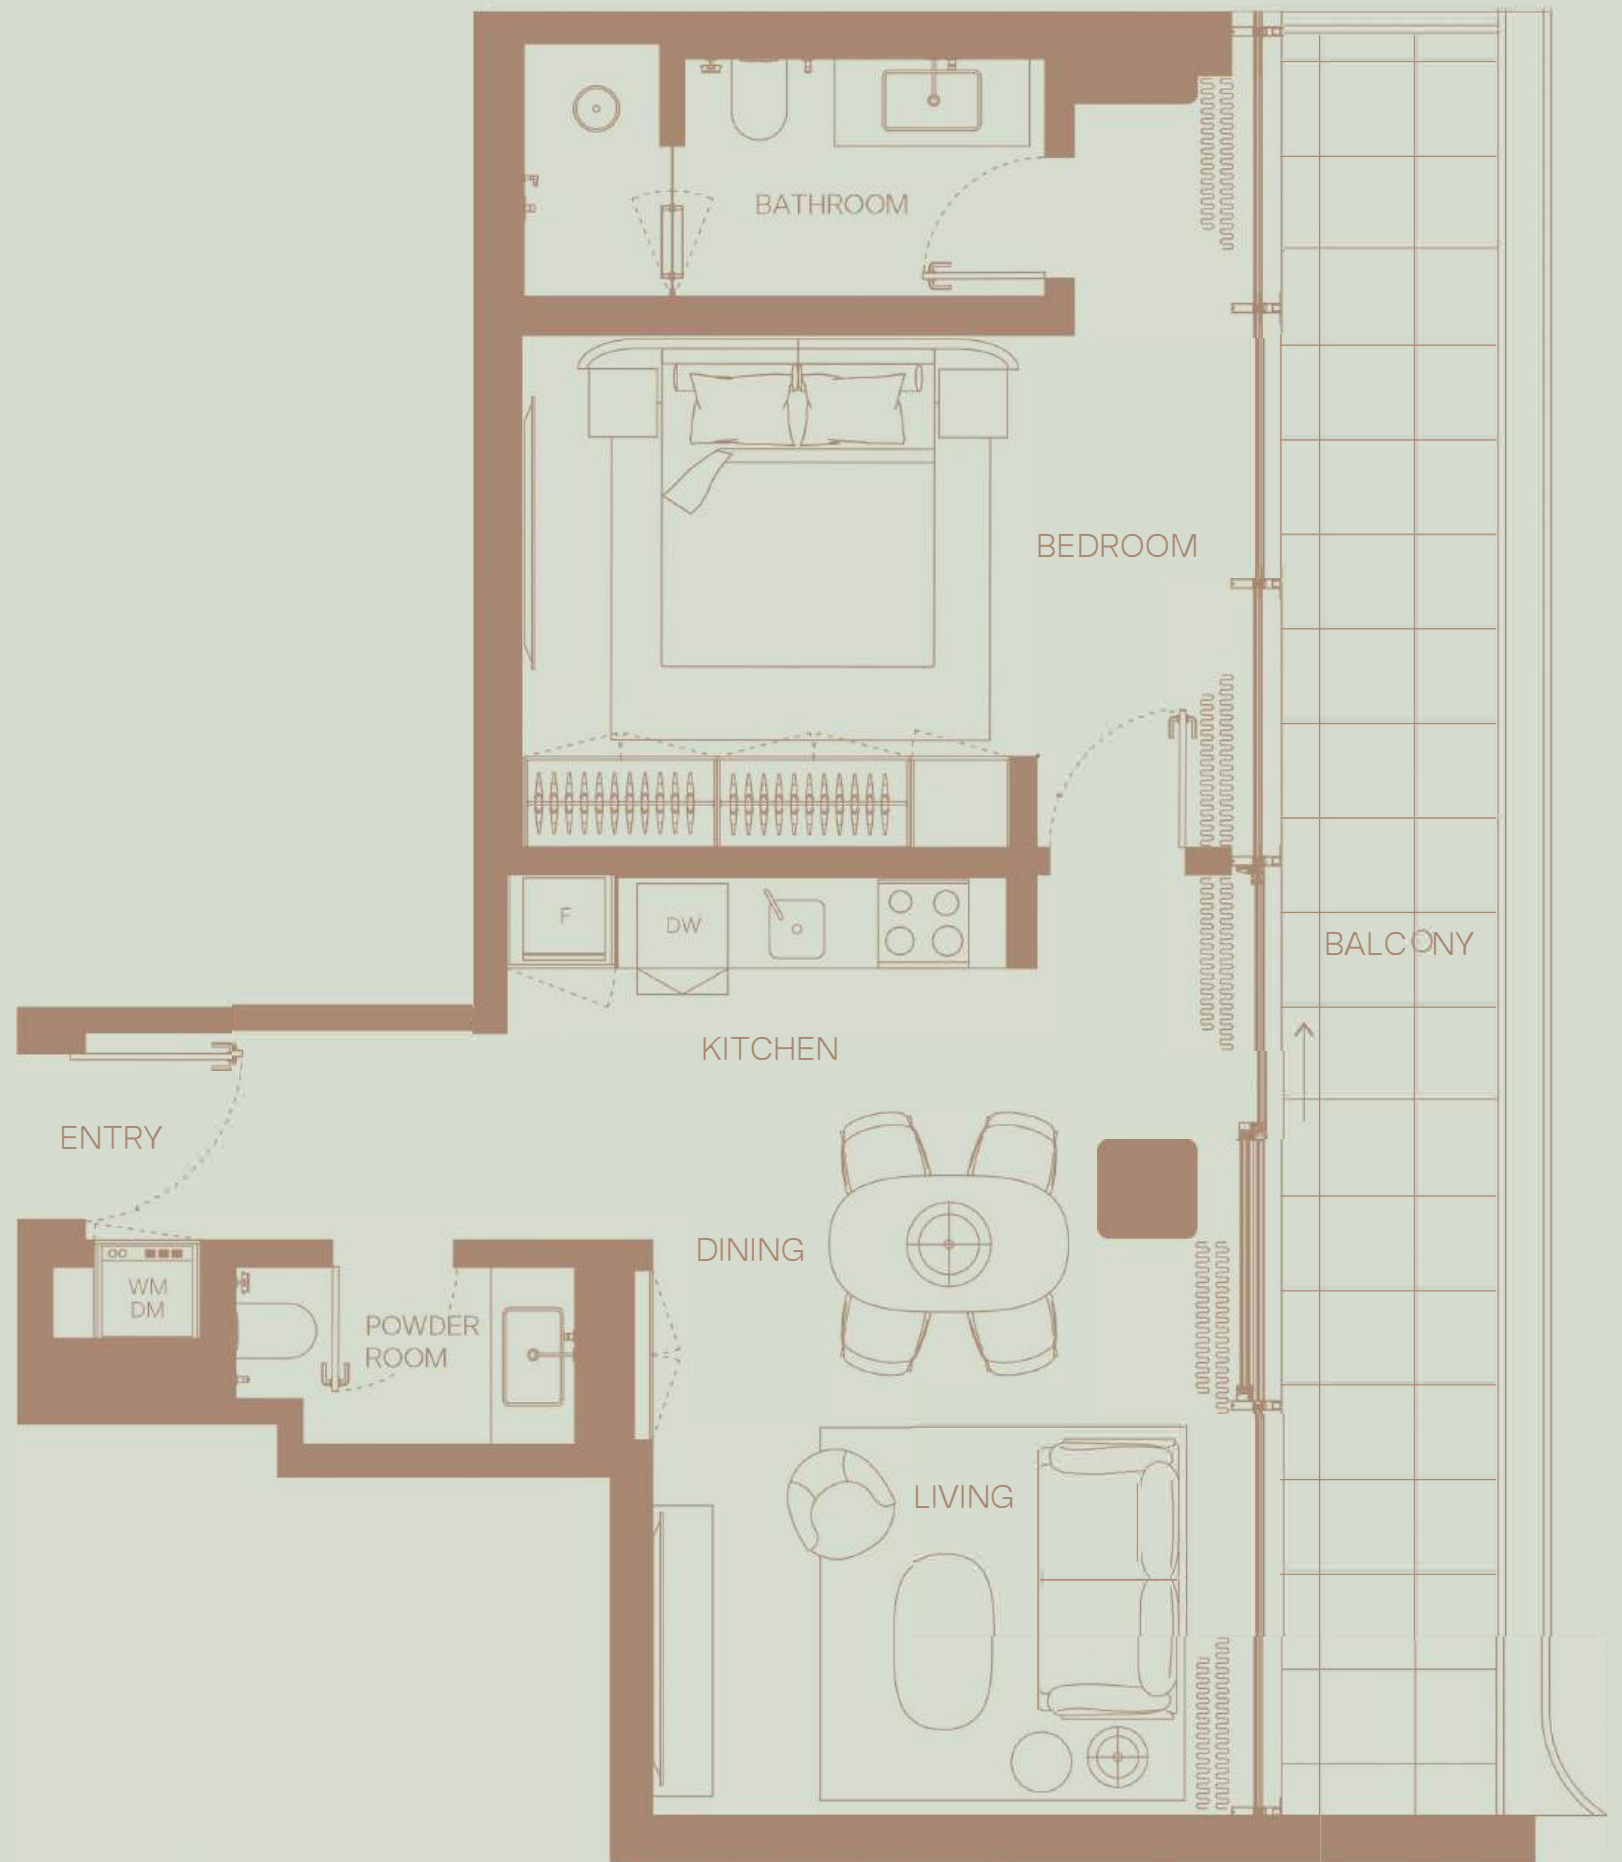

101

1 BEDROOM
Floor 1
Community View

TOTAL AREA: 903 sqft
Internal area: 701 sqft
External area: 203 sqft

3 BEDROOM
 Floor 1
 Community View

TOTAL AREA: 2346 sqft
 Internal area: 1822 sqft
 External area: 523 sqft