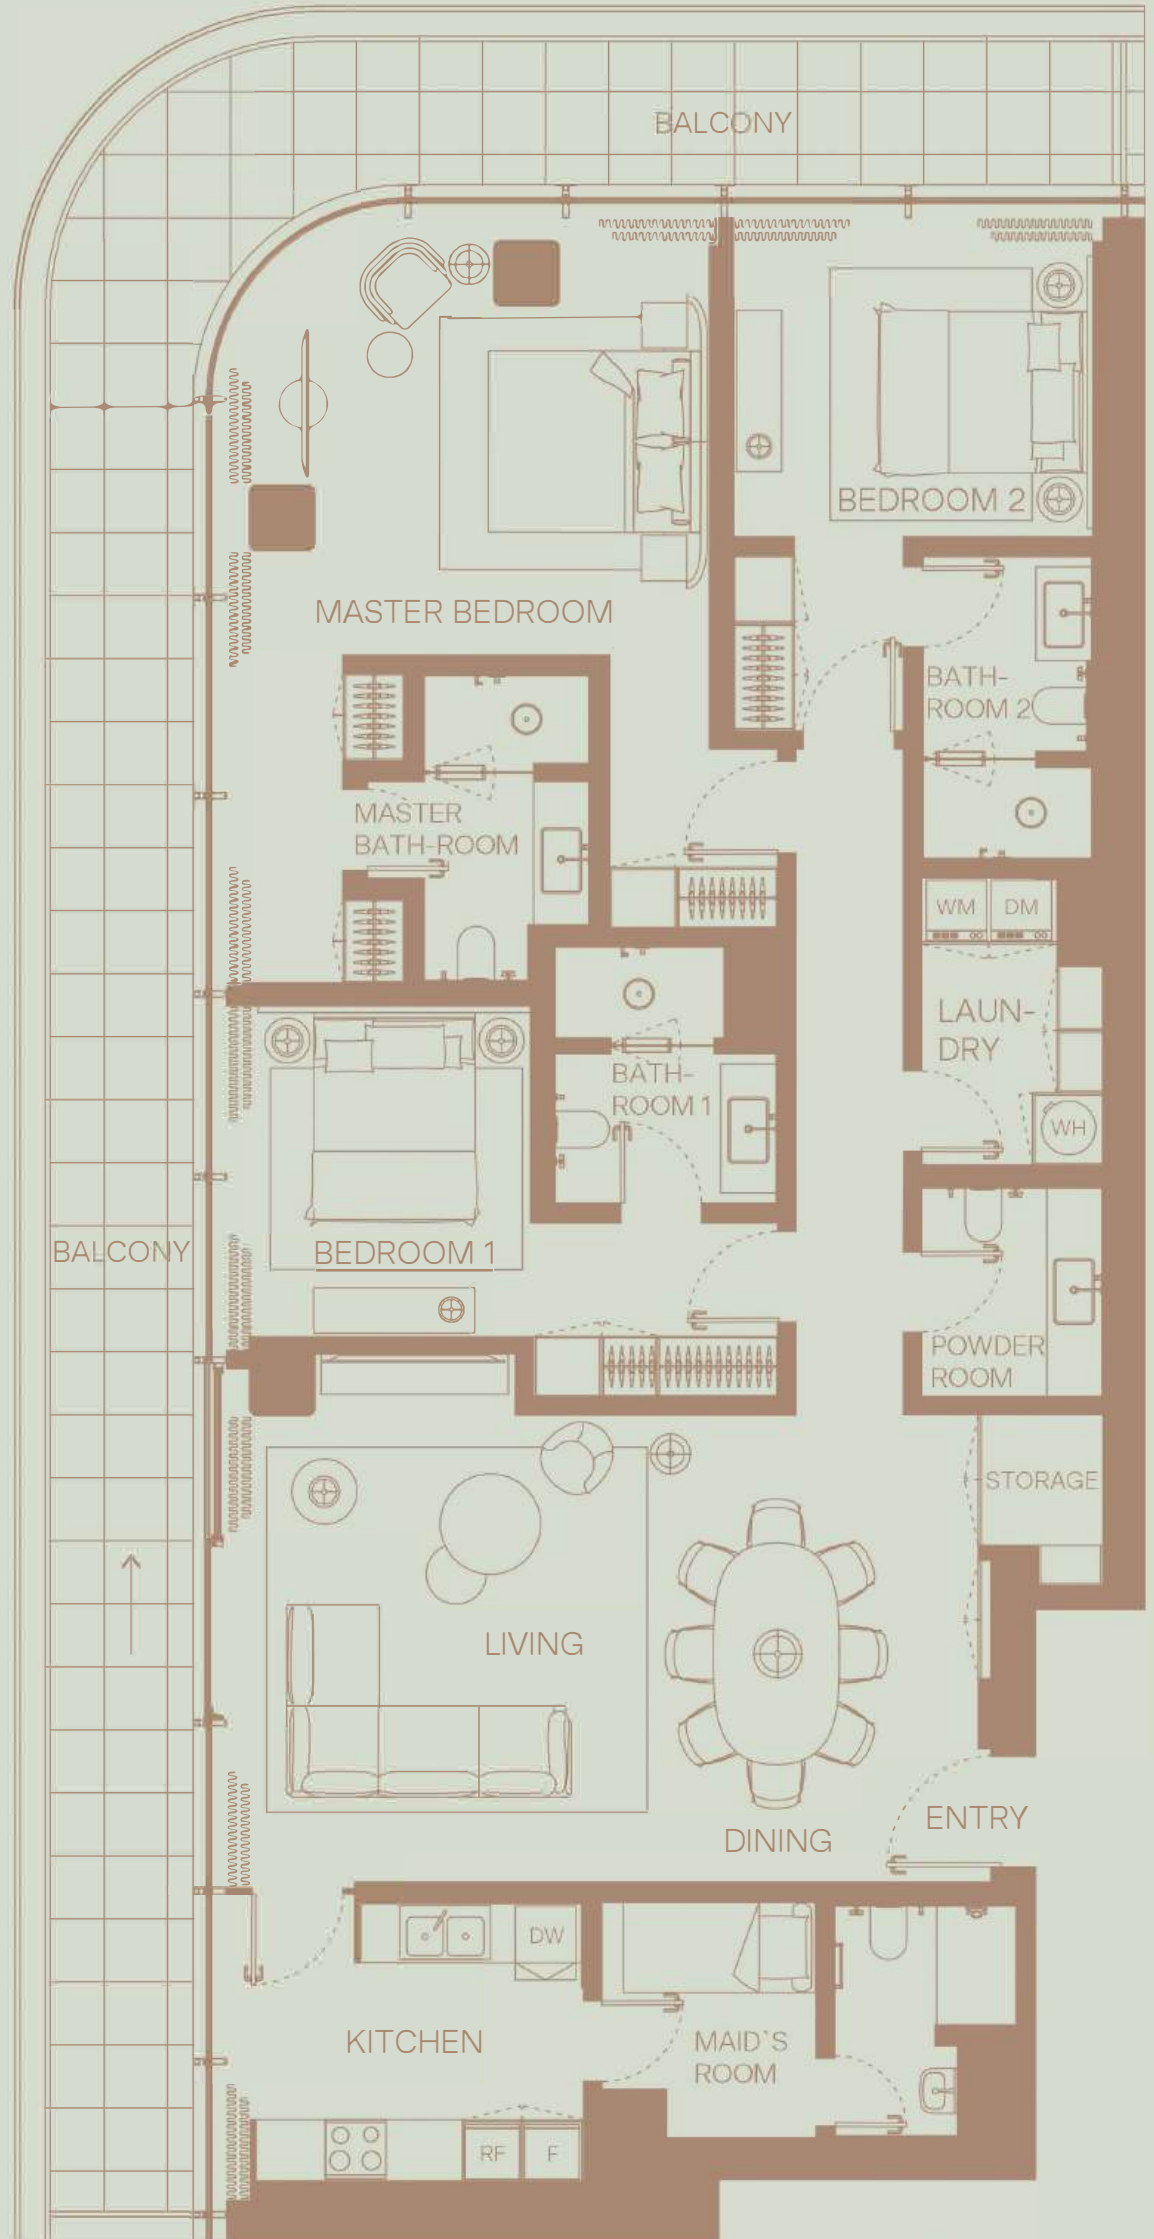

101

1 BEDROOM
Floor 1
Community View

TOTAL AREA: 903 sqft
Internal area: 701 sqft
External area: 203 sqft

3 BEDROOM
 Floor 1
 Community View

TOTAL AREA: 2346 sqft
 Internal area: 1822 sqft
 External area: 523 sqft

3 BEDROOM
 Floor 1
 Skyline View

TOTAL AREA: 2349 sqft
 Internal area: 1826 sqft
 External area: 523 sqft

2 BEDROOM
 Floor 1
 Skyline View

TOTAL AREA: 1386 sqft
 Internal area: 1153 sqft
 External area: 232 sqft