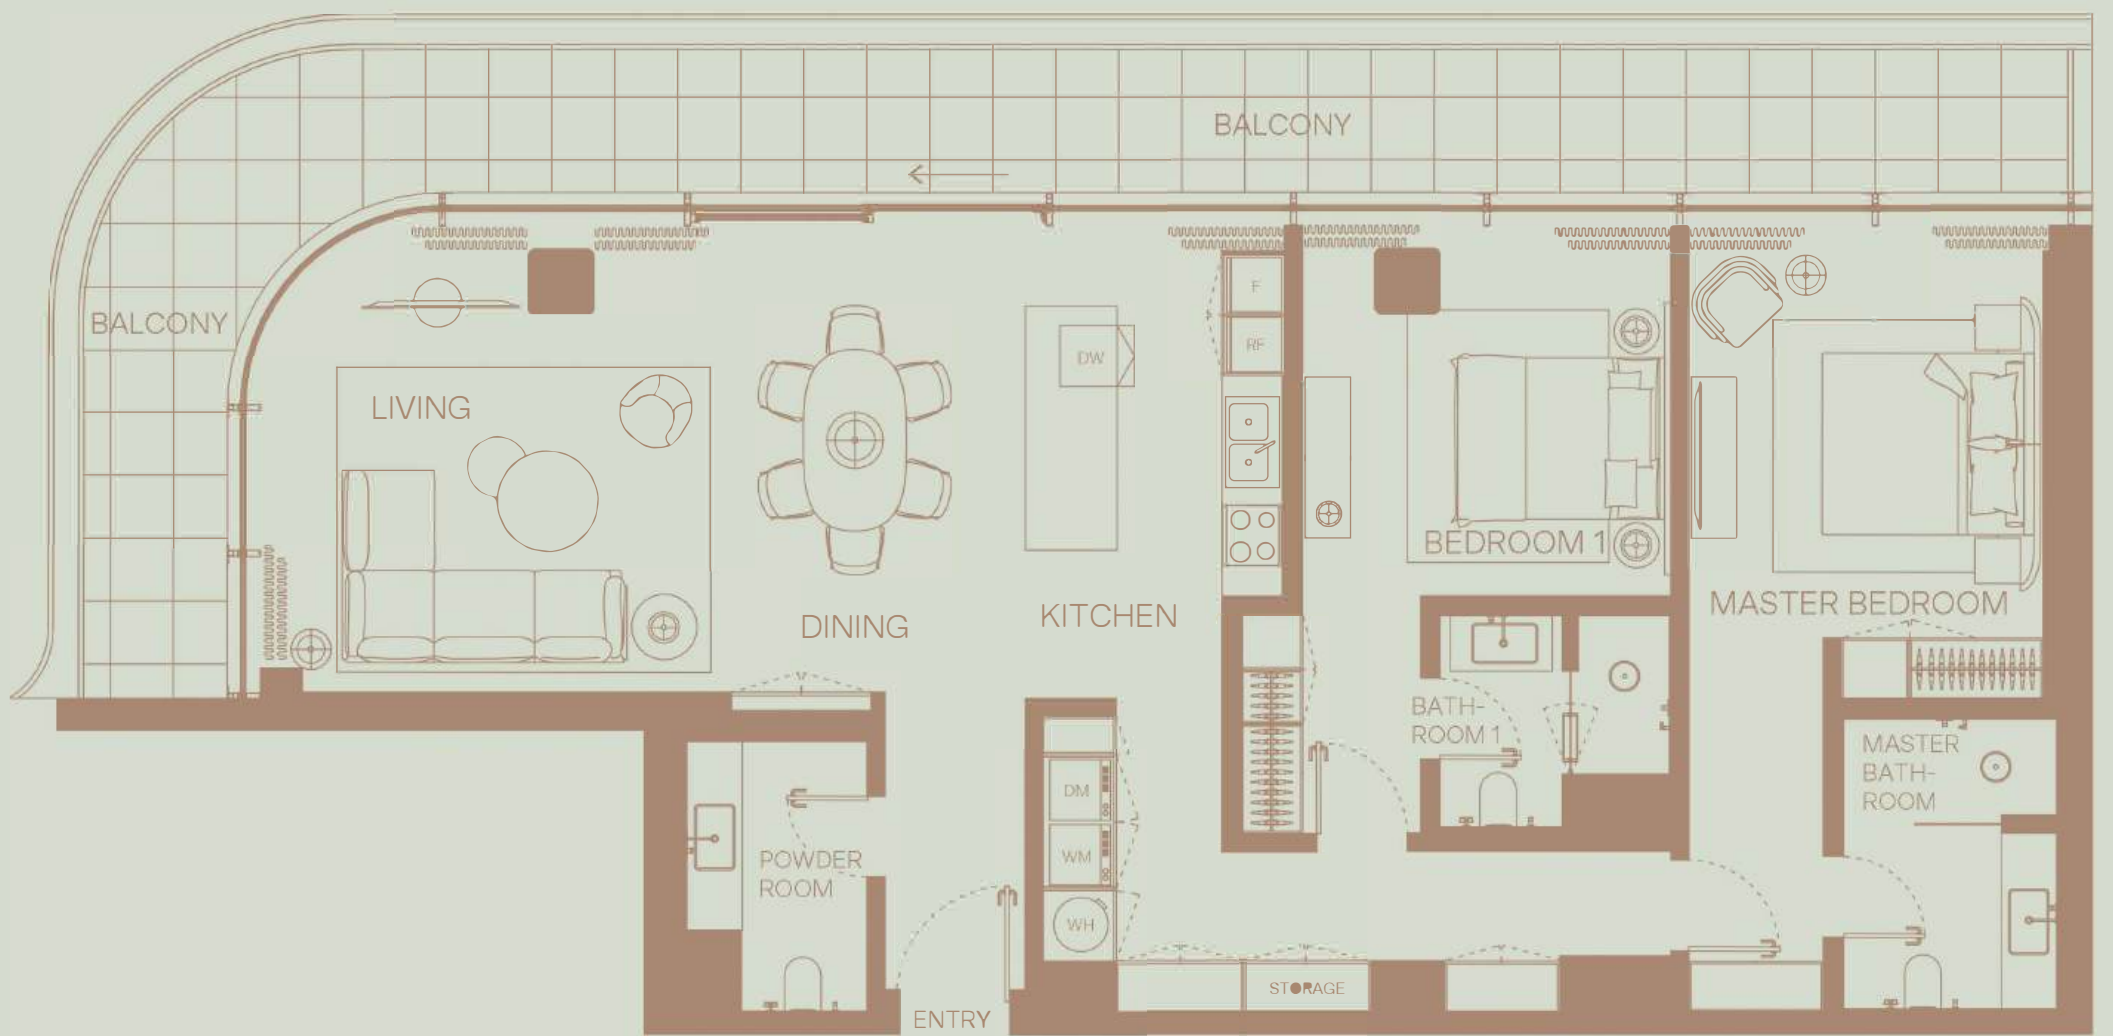

811

2 BEDROOM
Floor 8
Community View

TOTAL AREA: 1826 sqft
Internal area: 1405 sqft
External area: 421 sqft