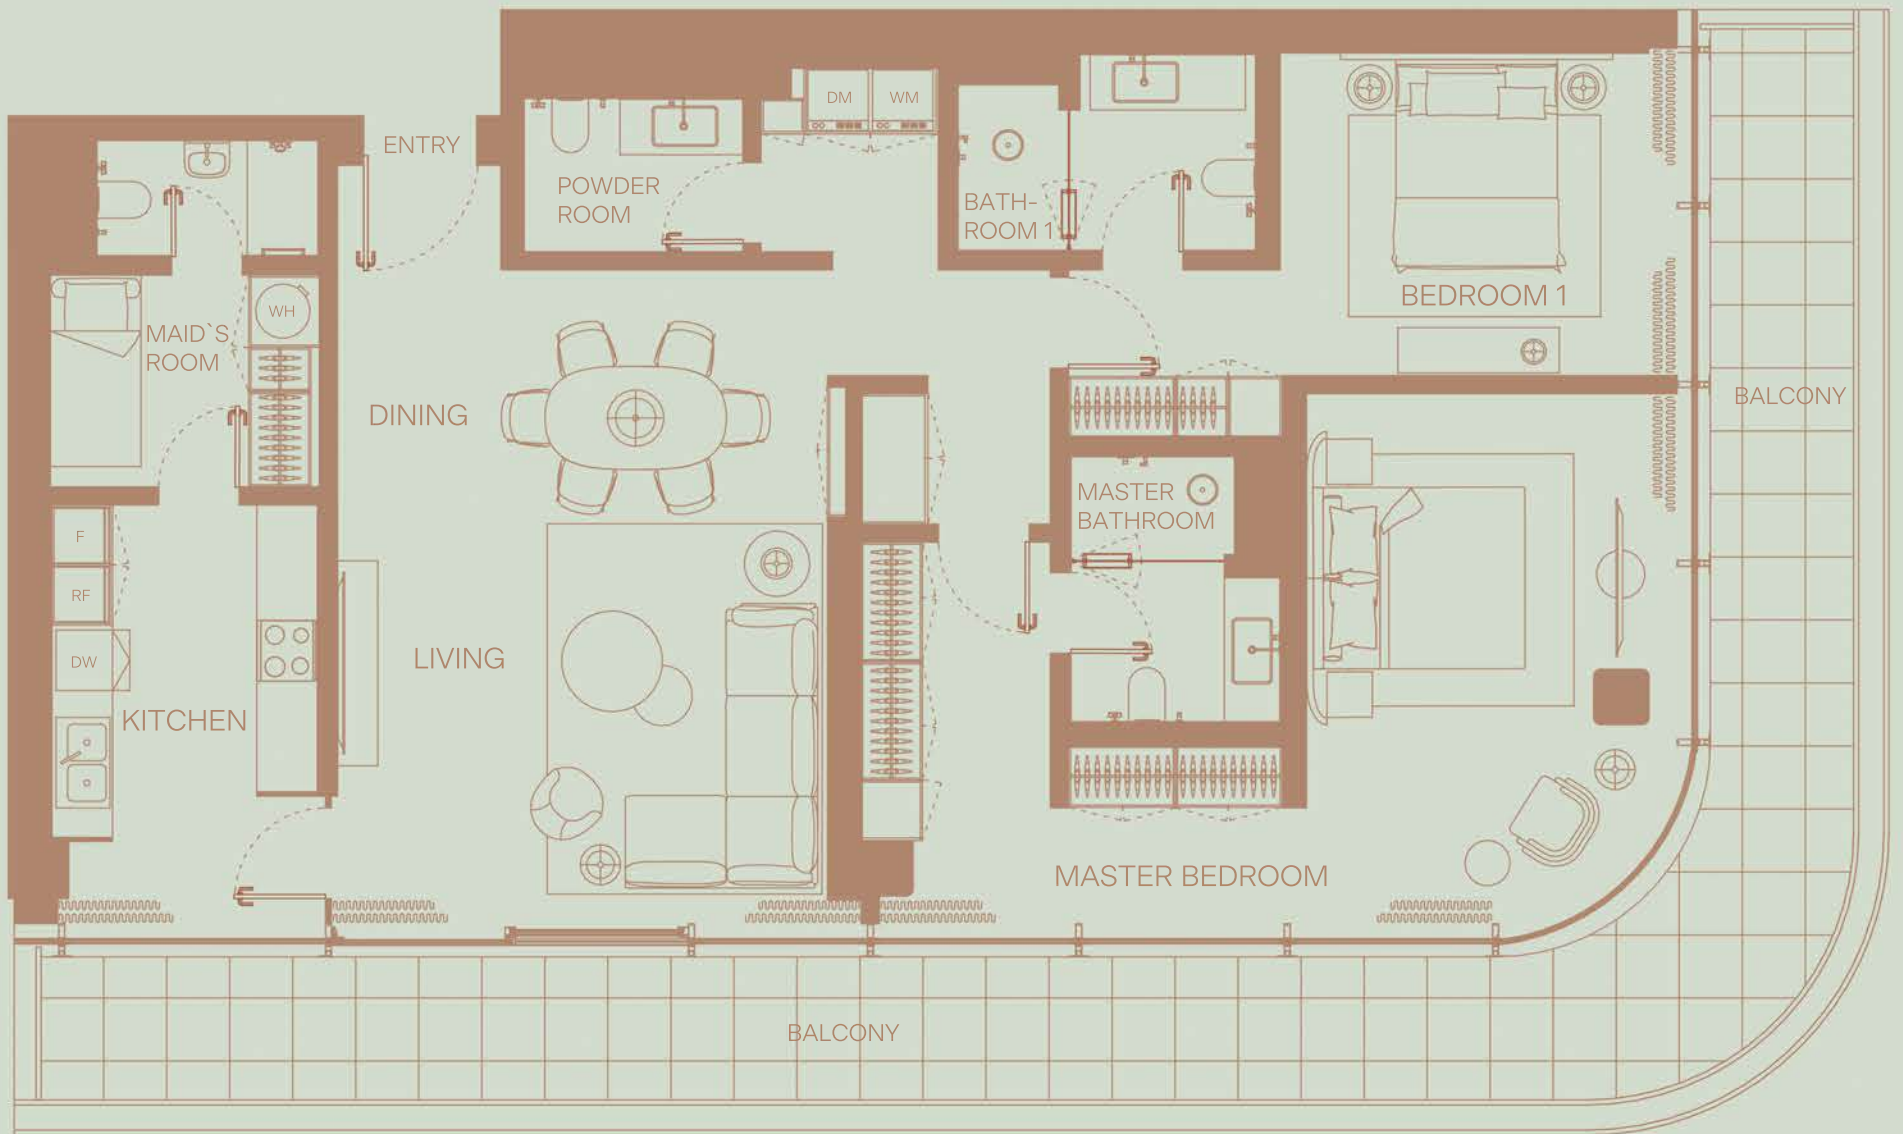

301

2 BEDROOM
Floor 3
Community View

TOTAL AREA: 1947 sqft
Internal area: 1484 sqft
External area: 463 sqft