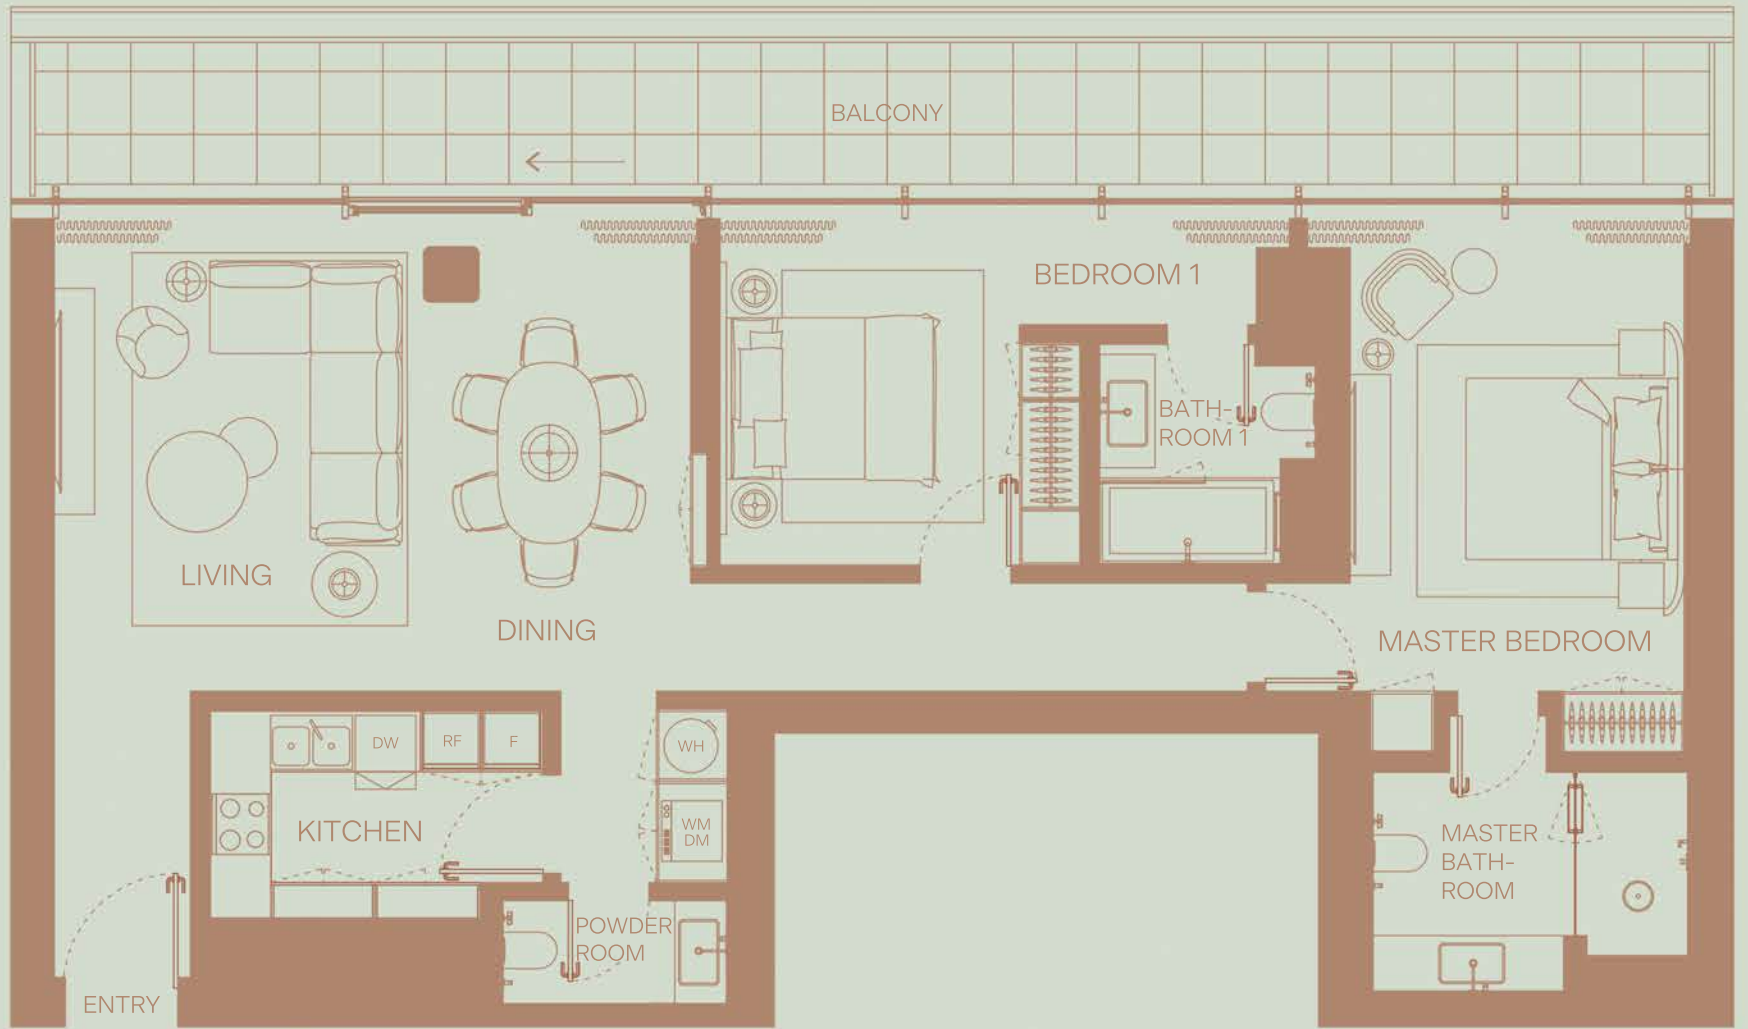

2 BEDROOM
Floor 1
Skyline View

TOTAL AREA: 1502 sqft
Internal area: 1213 sqft
External area: 289 sqft