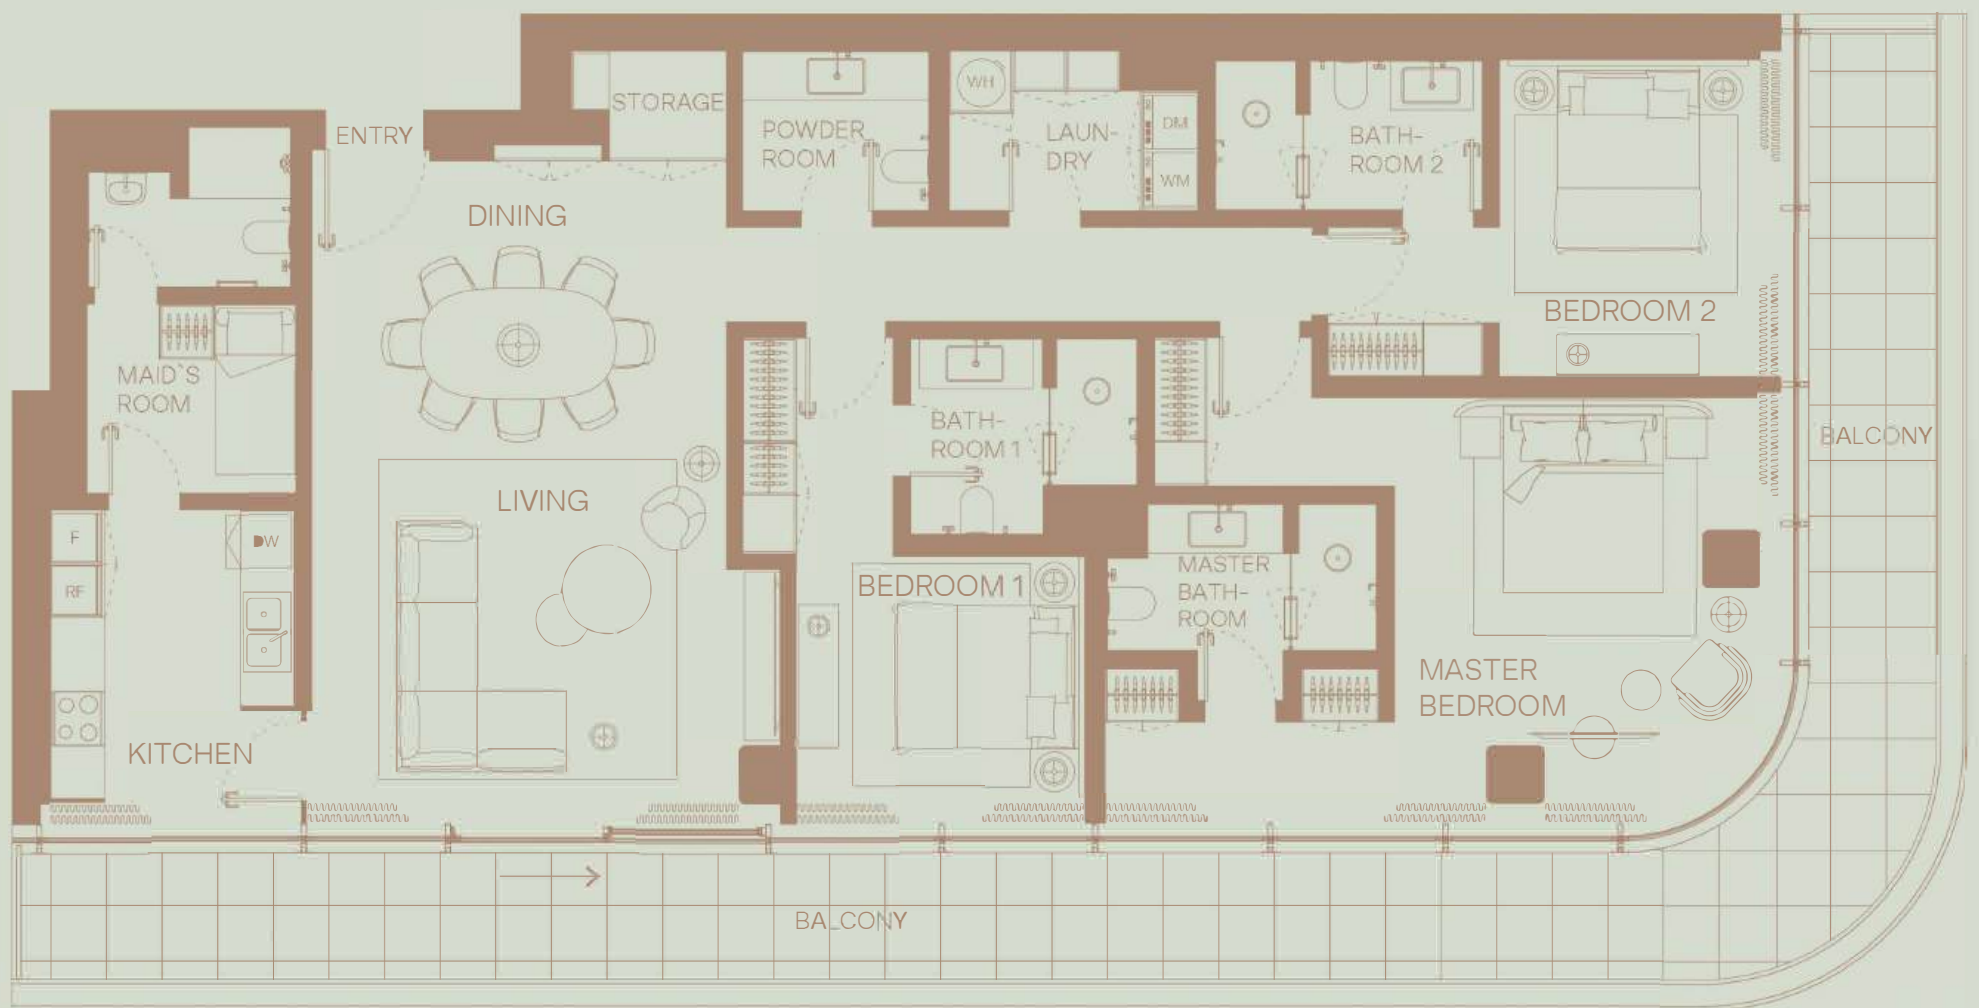

908

3 BEDROOM
Floor 9
Full Canal View

TOTAL AREA: 2348 sqft
Internal area: 1827 sqft
External area: 521 sqft