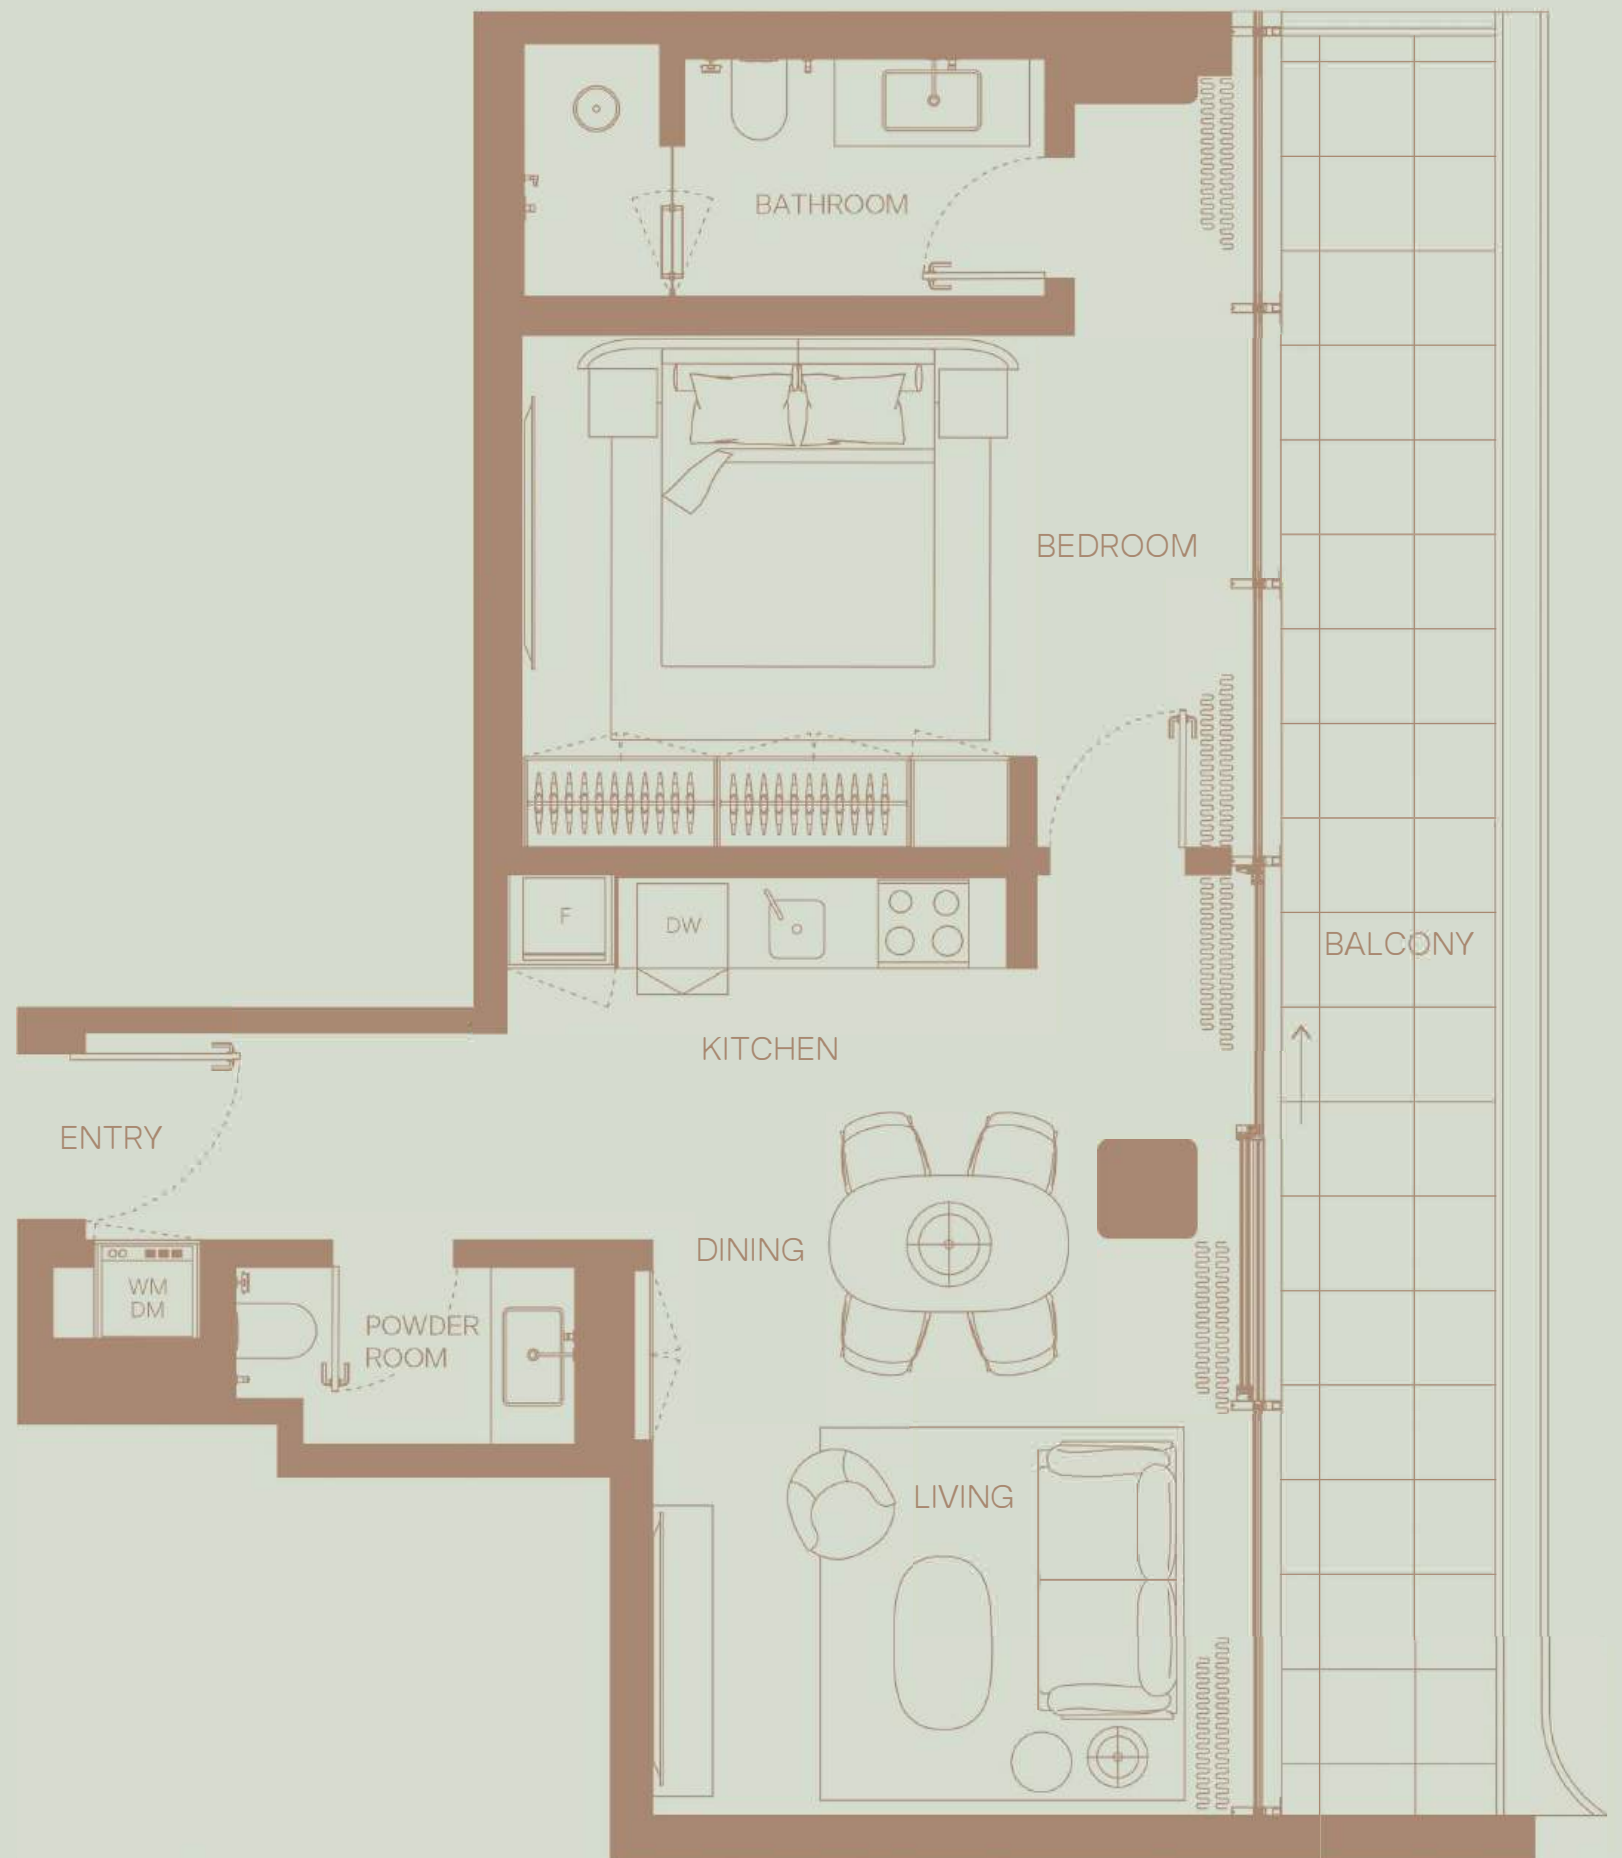

801

1 BEDROOM
Floor 8
Community View

TOTAL AREA: 903 sqft
Internal area: 701 sqft
External area: 203 sqft