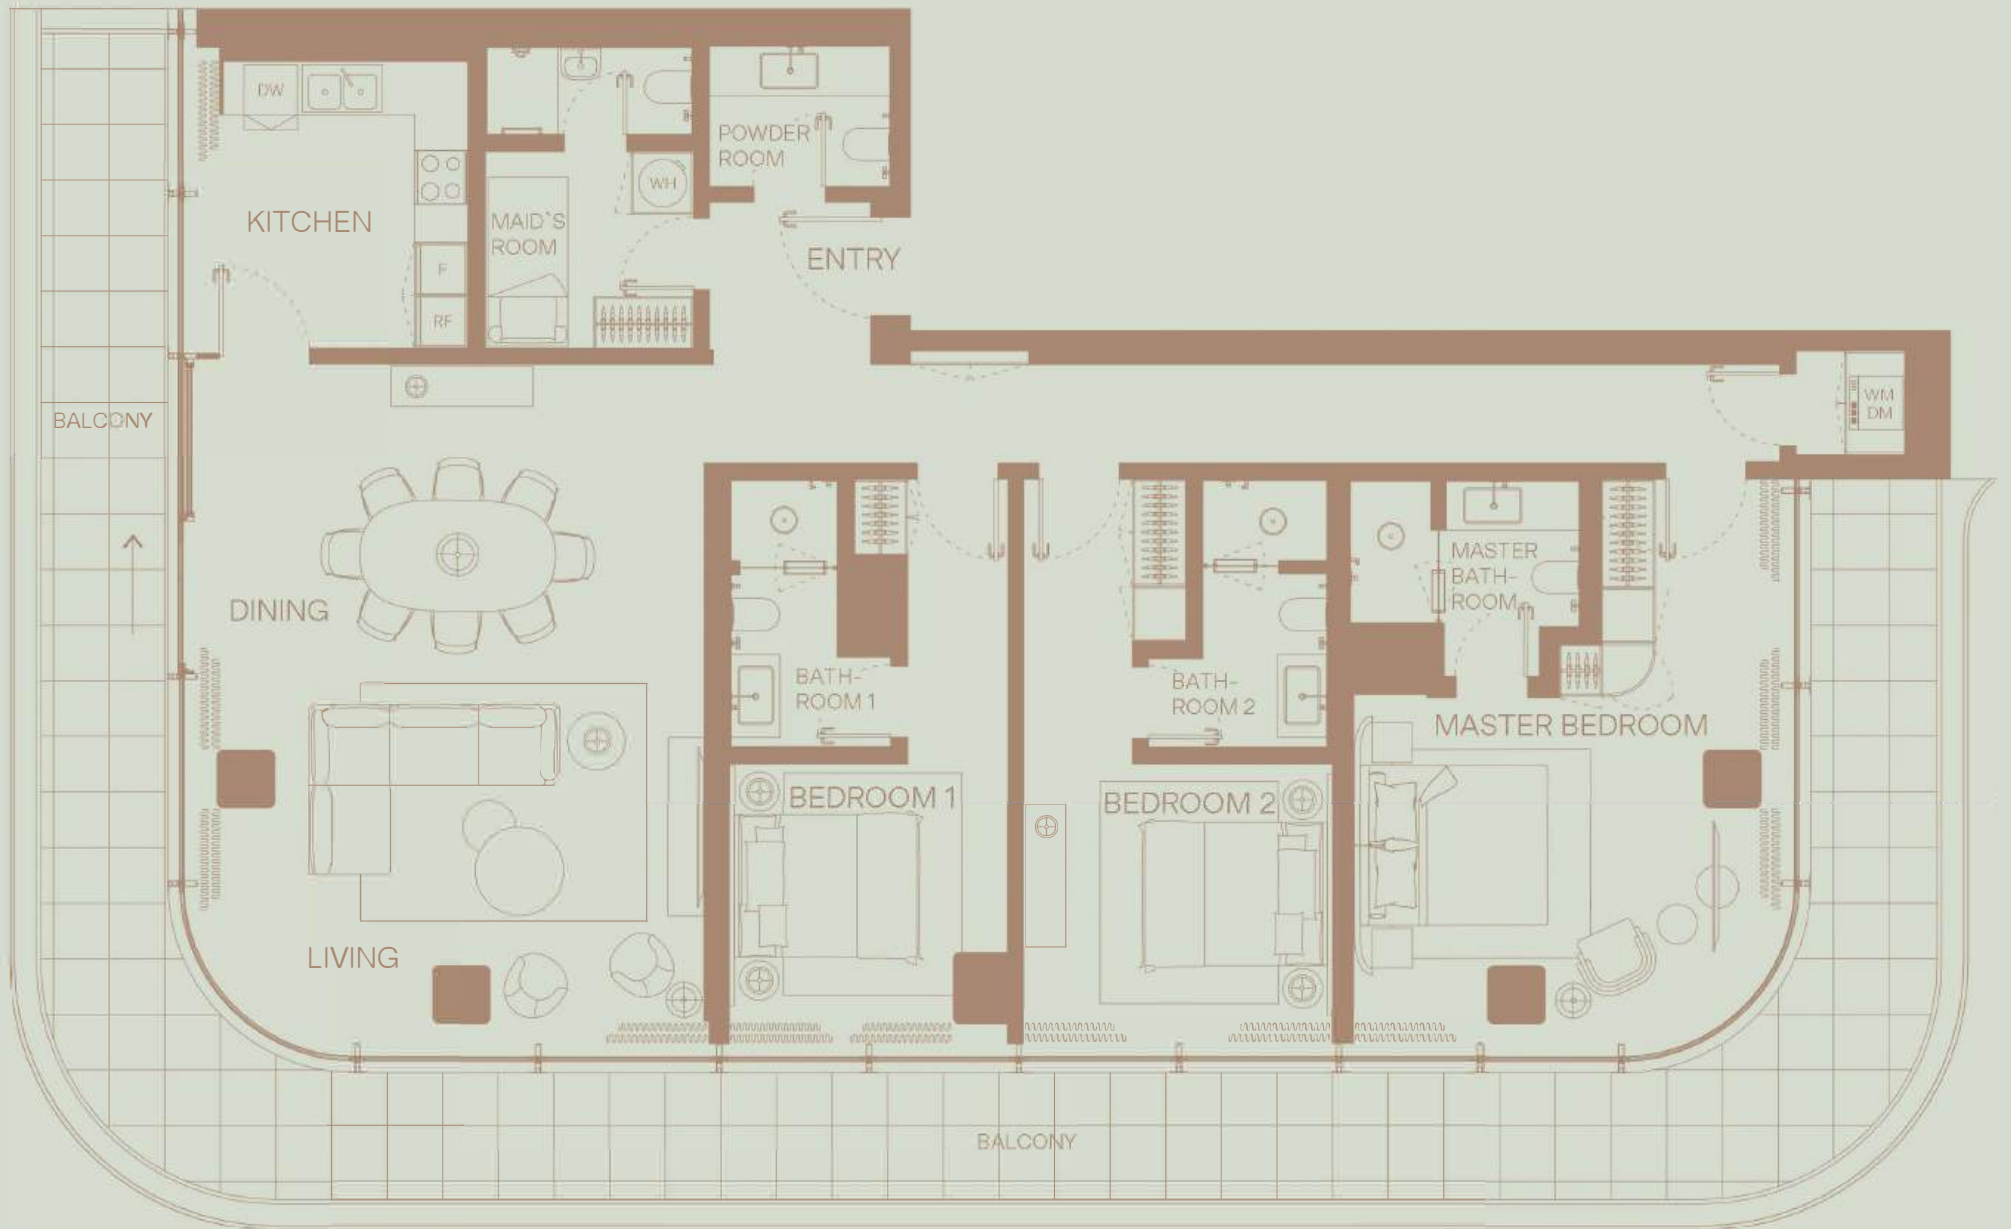

205

3 BEDROOM
Floor 2
Full Canal View

TOTAL AREA: 2552 sqft
Internal area: 1884 sqft
External area: 669 sqft