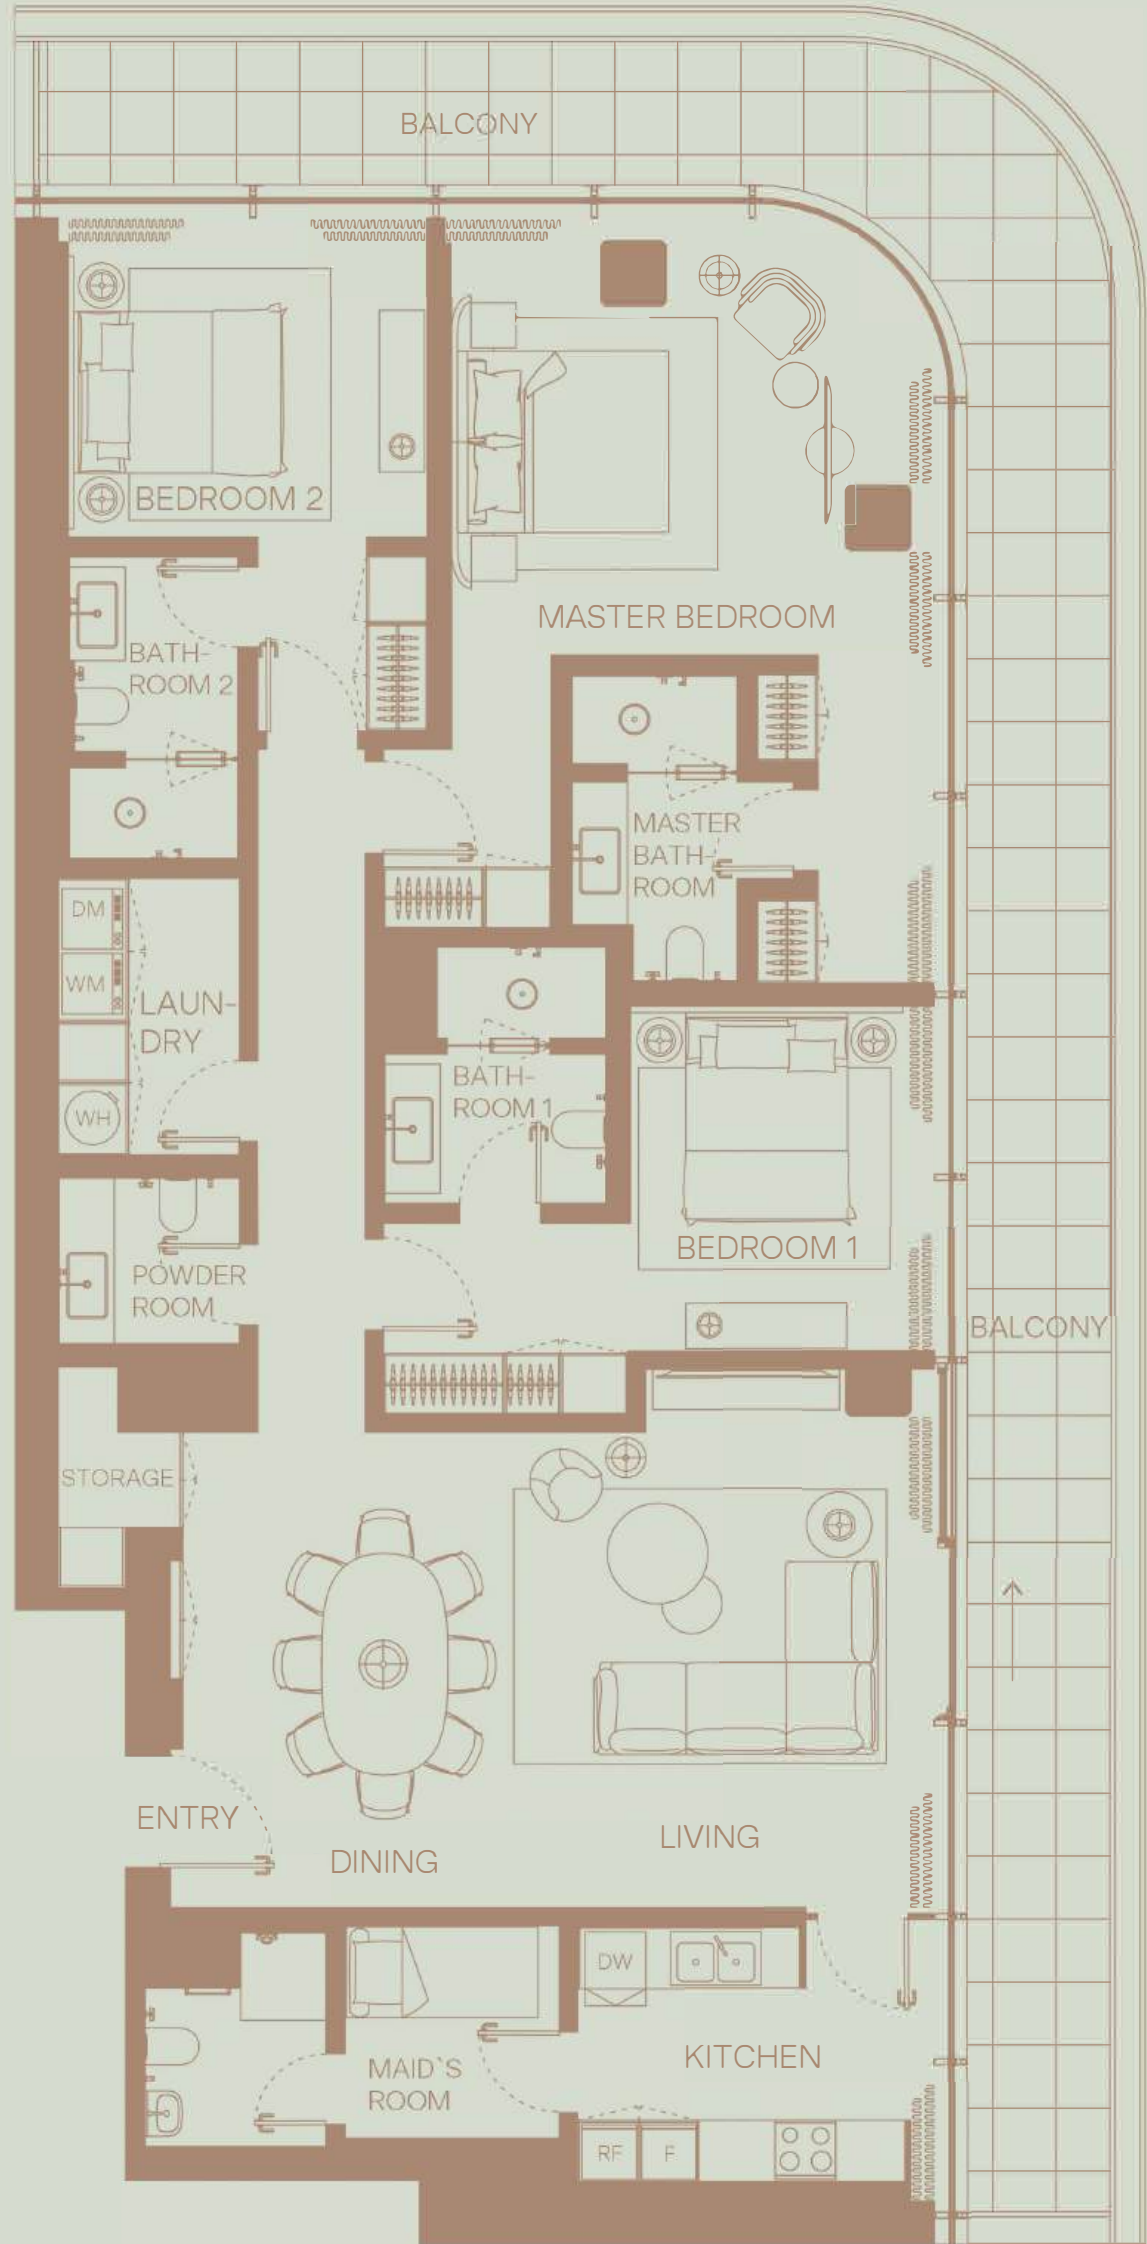

3 BEDROOM
Floor 3,4,5,6,7
Community View

TOTAL AREA: 2346 sqft
Internal area: 1822 sqft
External area: 523 sqft