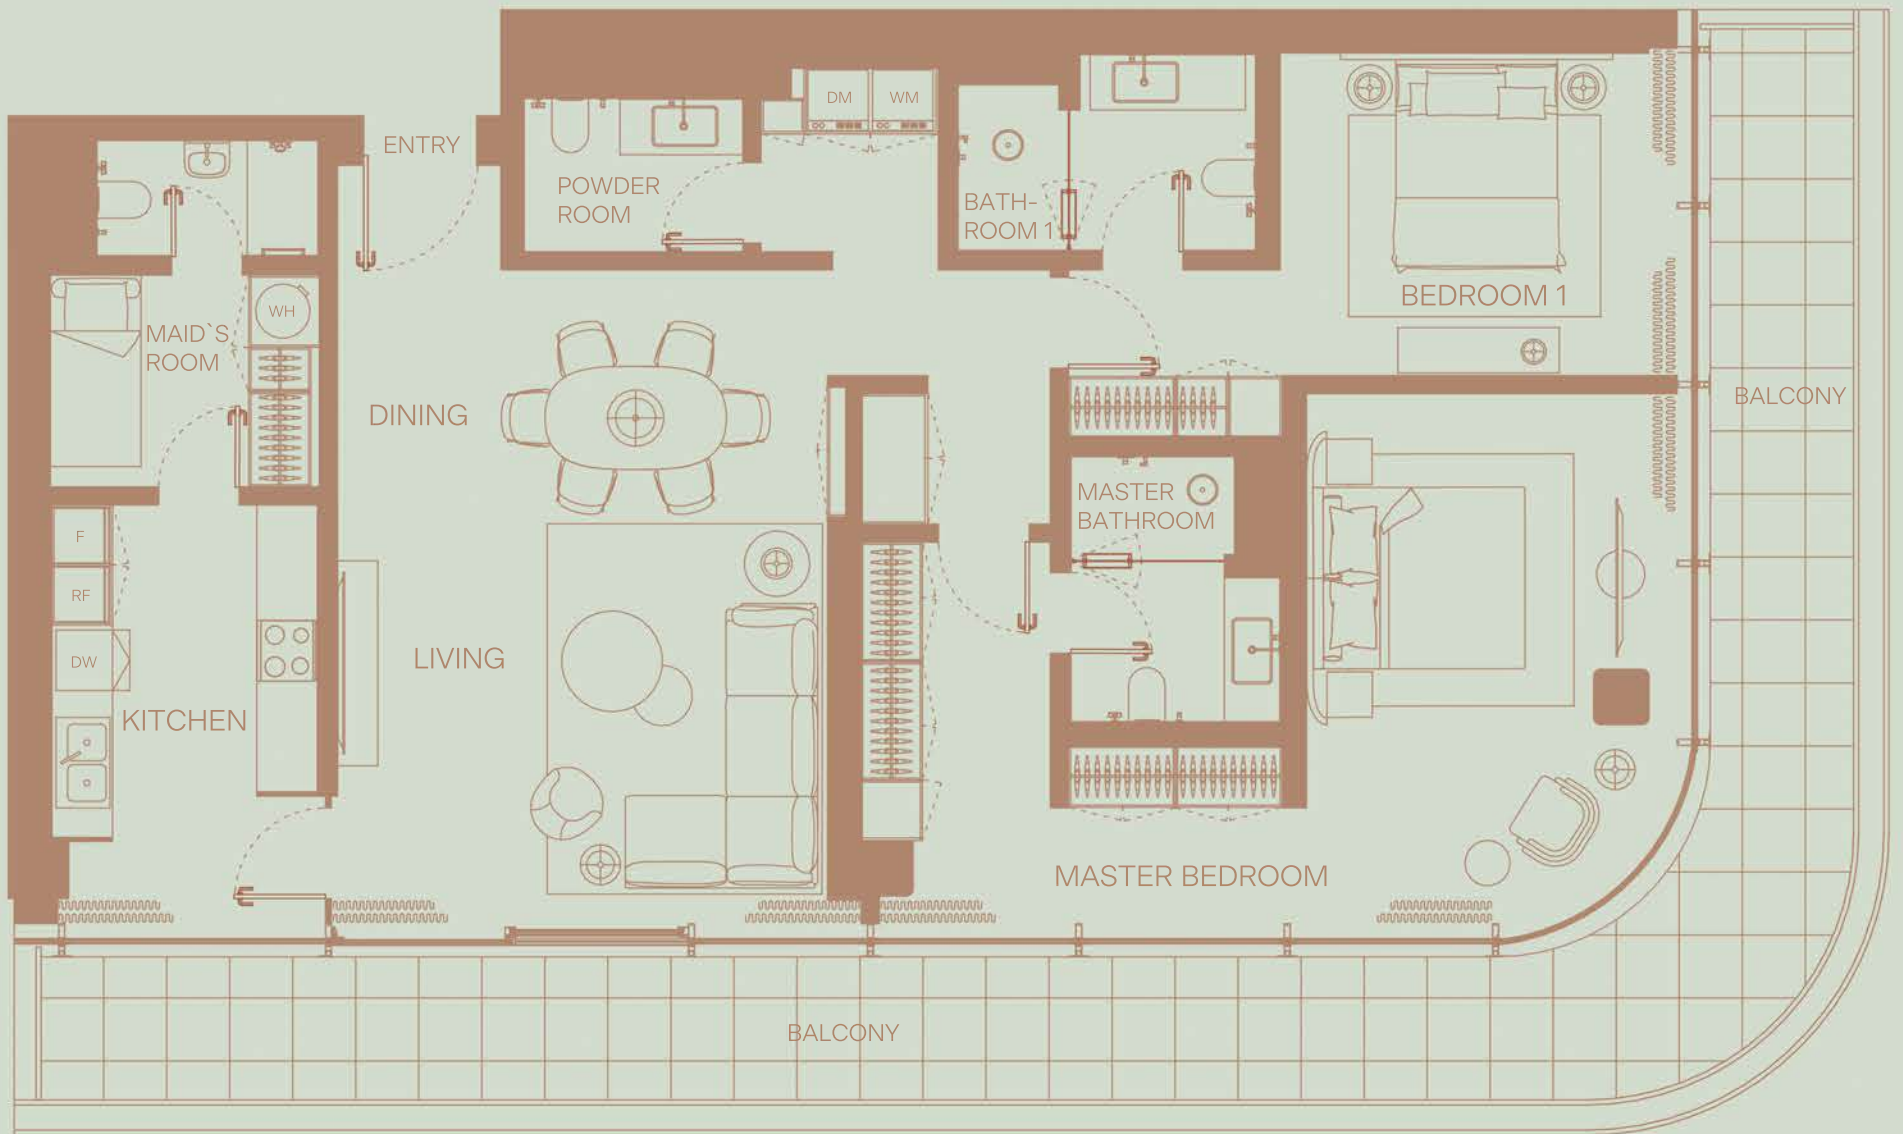

701

2 BEDROOM
Floor 7
Community View

TOTAL AREA: 1947 sqft
Internal area: 1484 sqft
External area: 463 sqft