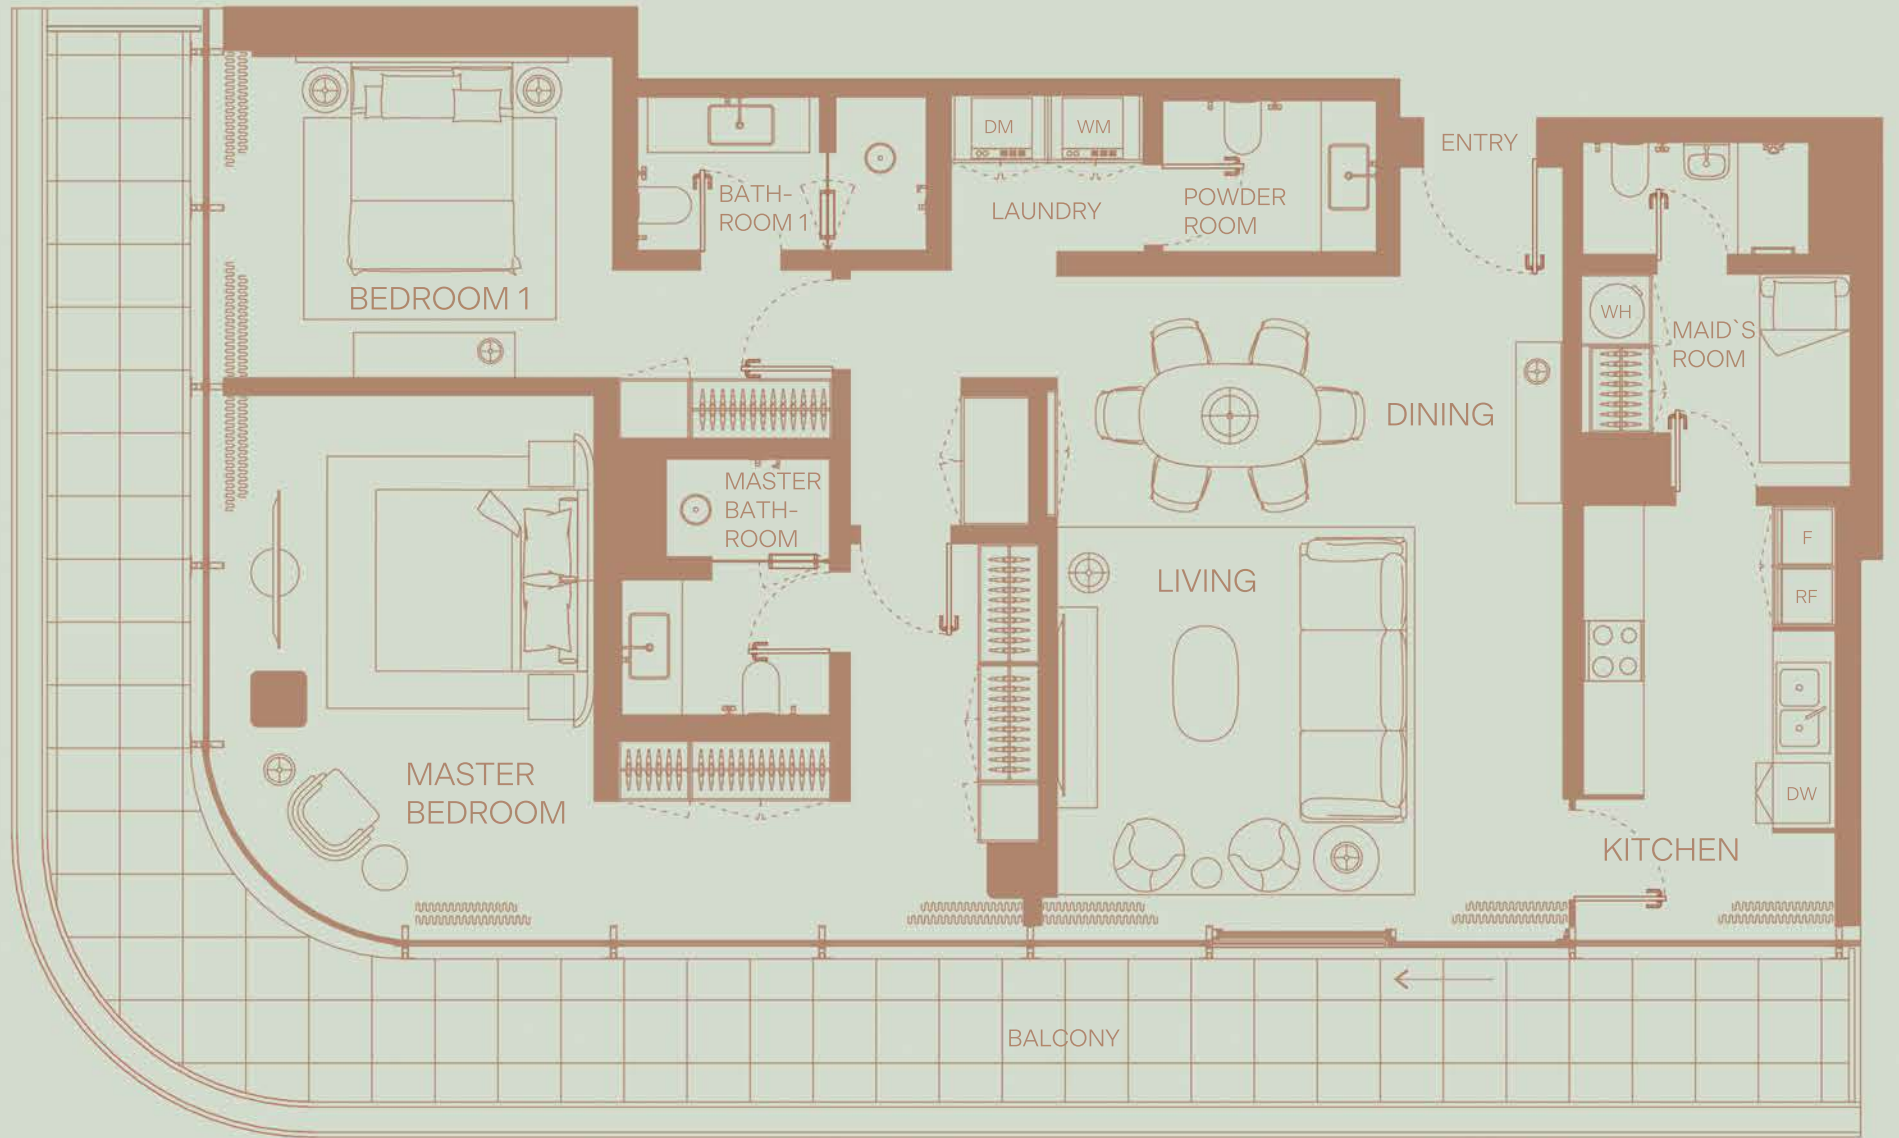

703

2 BEDROOM
Floor 7
Community View

TOTAL AREA: 1953 sqft
Internal area: 1490 sqft
External area: 463 sqft