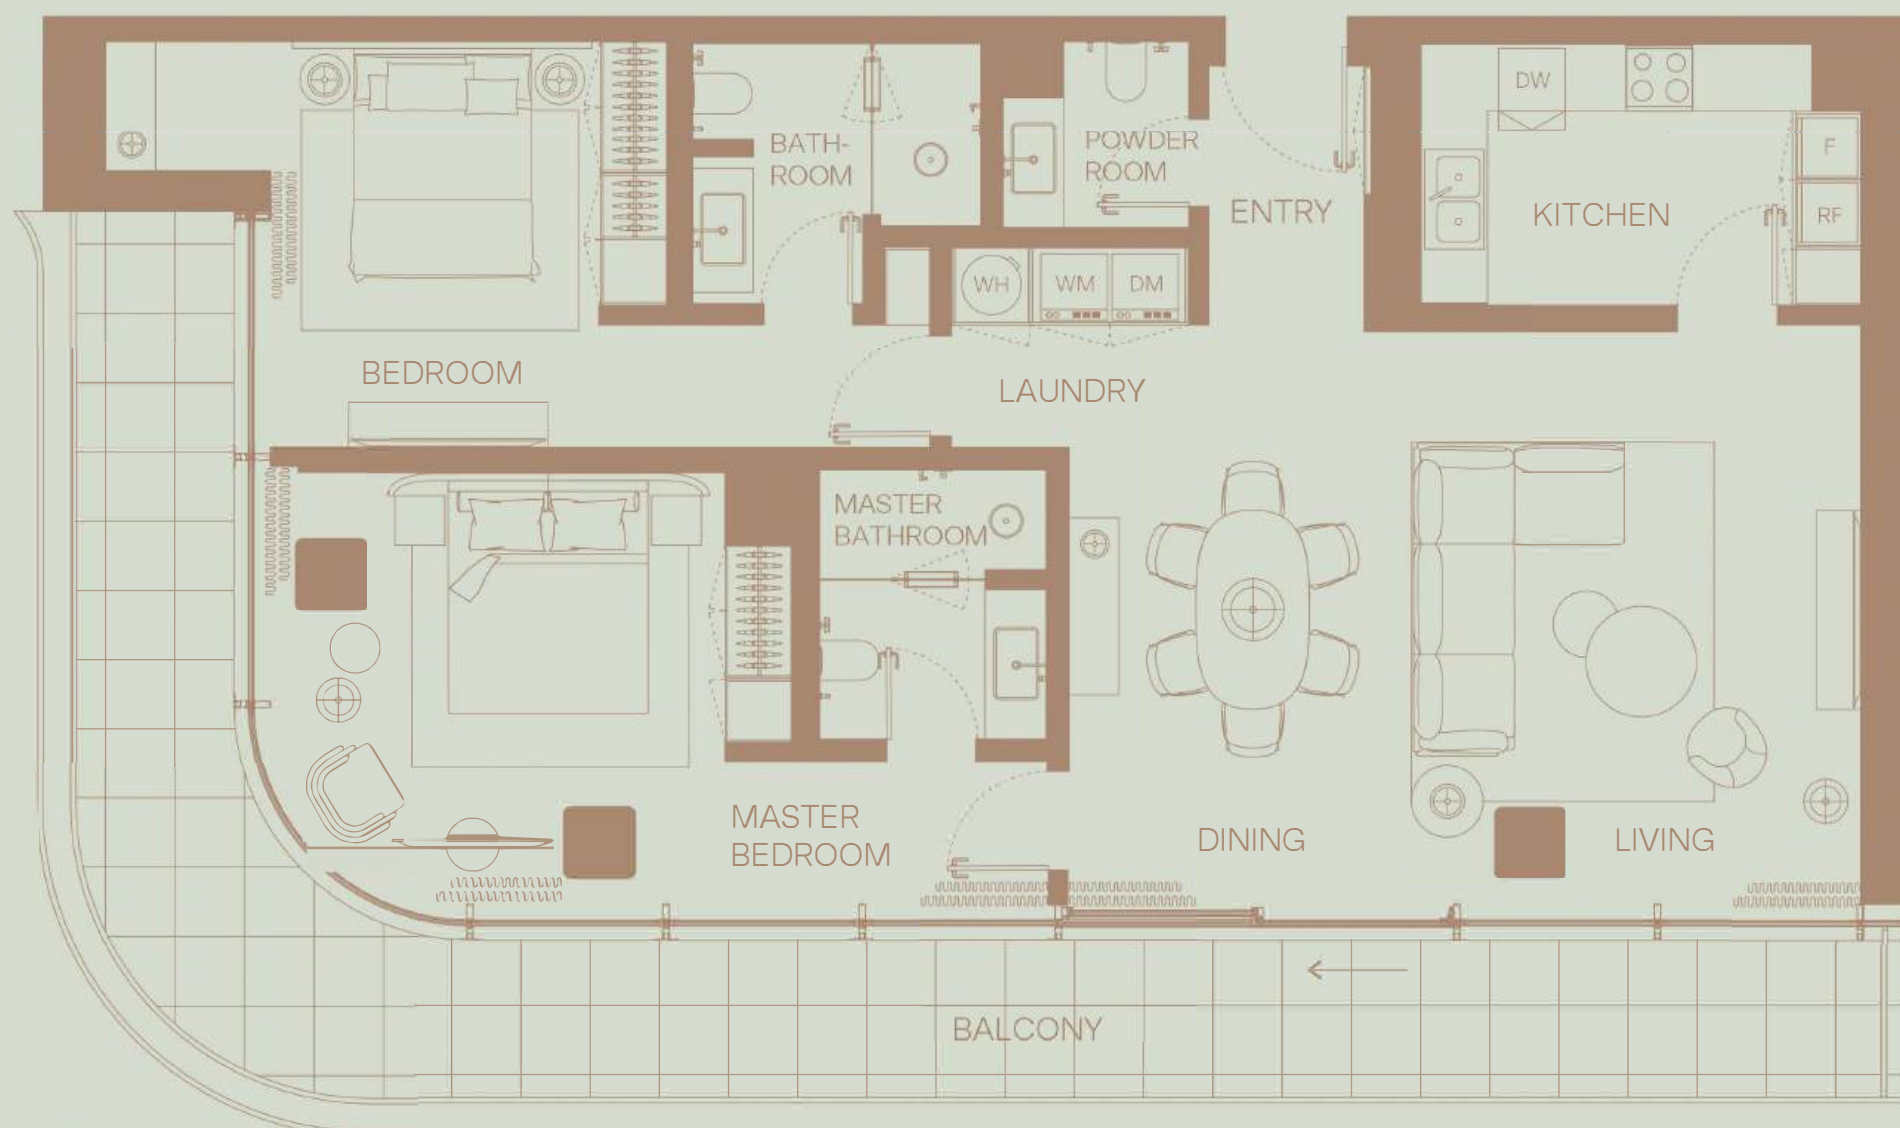

06

2 BEDROOM
Floor 3,4,5,6,7
Full Canal view

TOTAL AREA: 1677 sqft
Internal area: 1287 sqft
External area: 391 sqft