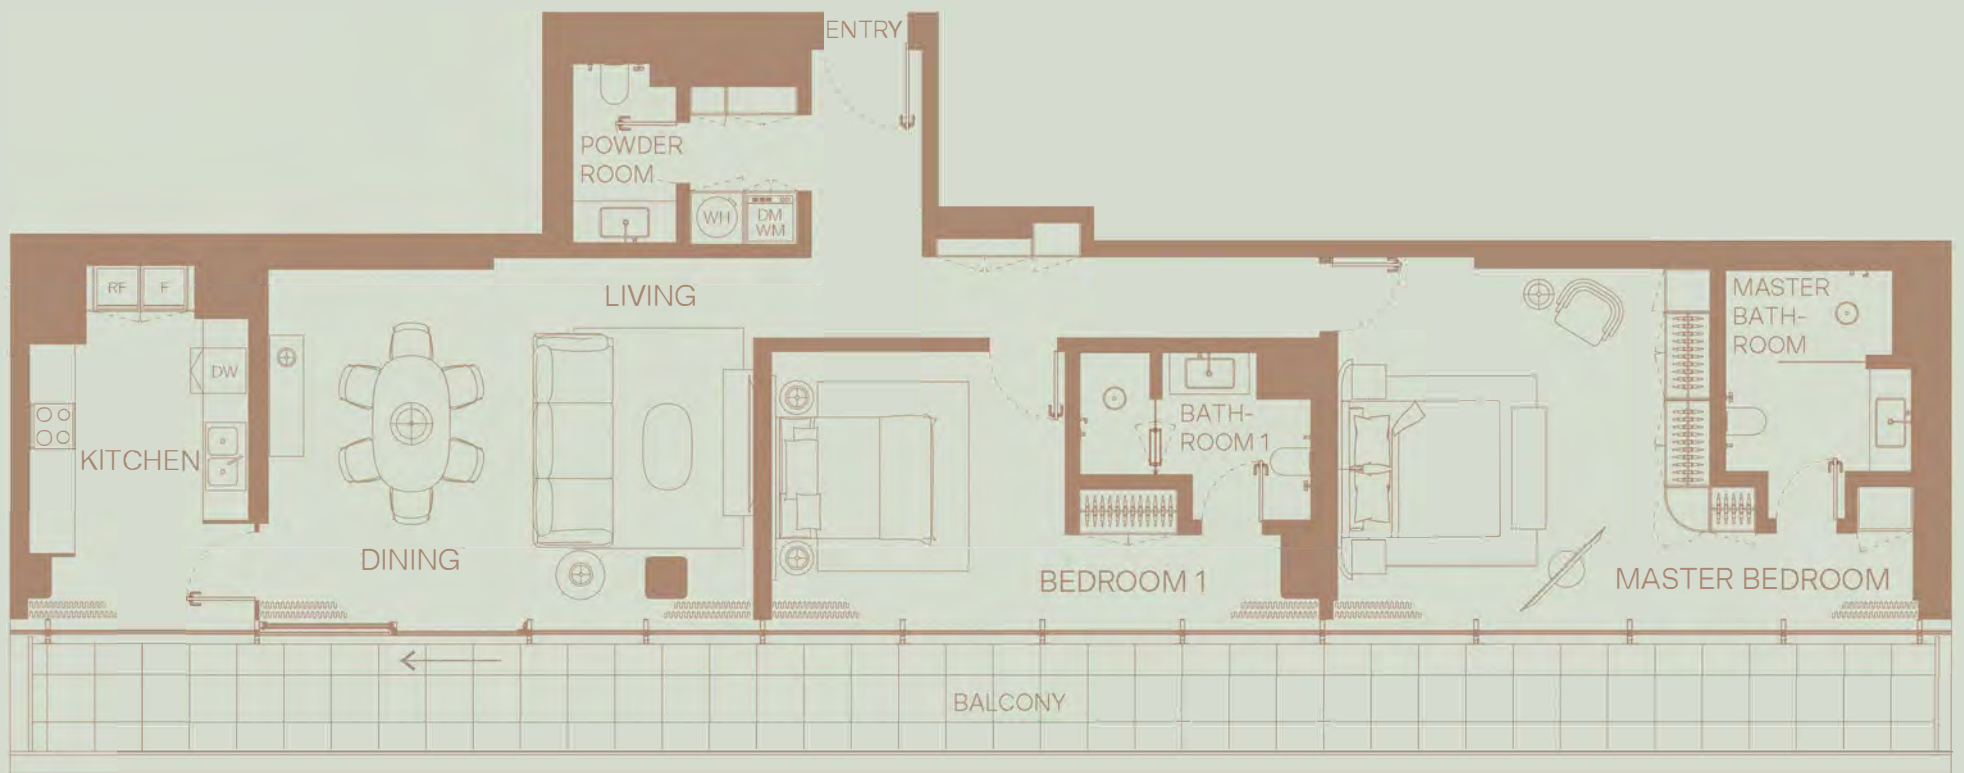

402

2 BEDROOM
Floor 4
Partial Canal View

TOTAL AREA: 1916 sqft
Internal area: 1482 sqft
External area: 434 sqft