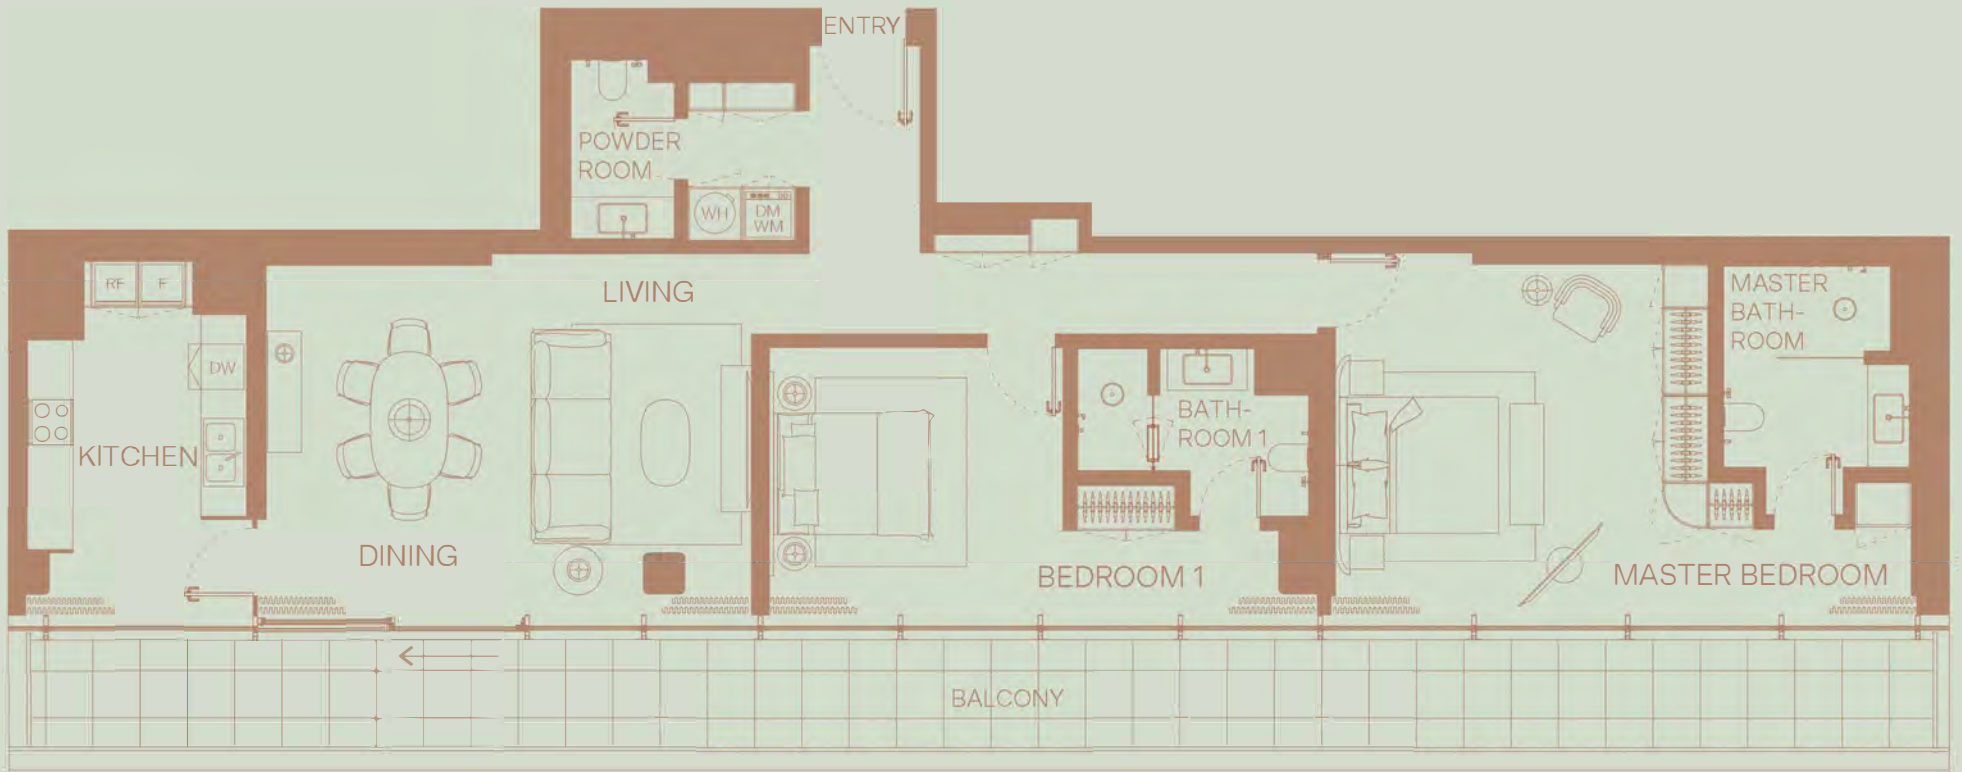

302

2 BEDROOM
Floor 3
Partial Canal View

TOTAL AREA: 1916 sqft
Internal area: 1482 sqft
External area: 434 sqft