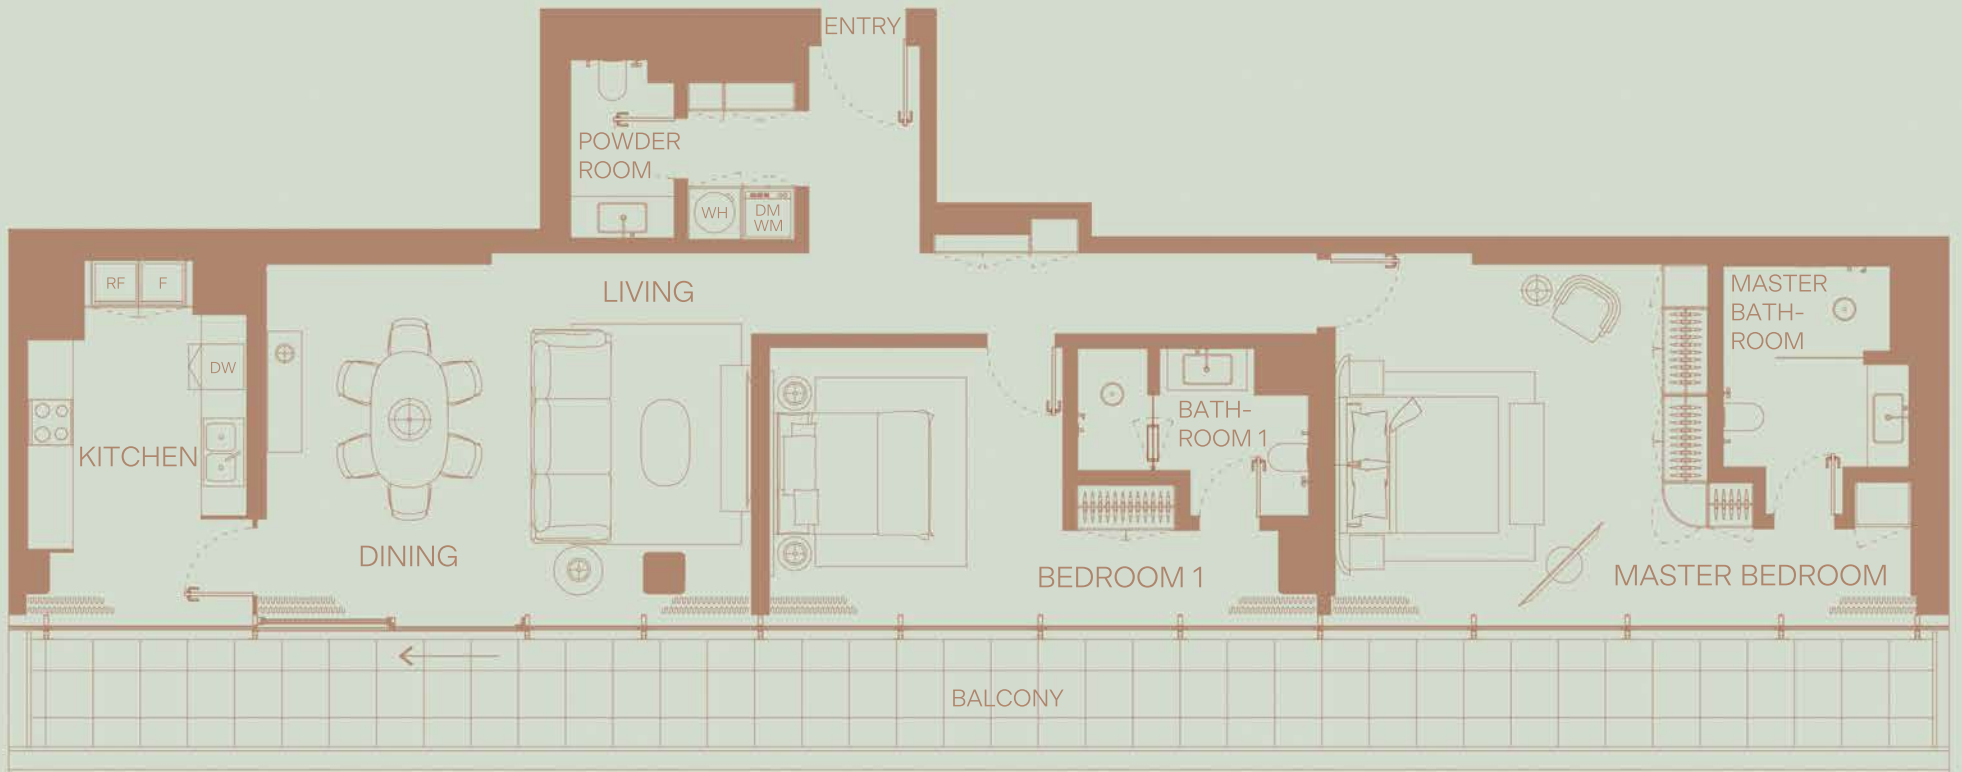

3 BEDROOM
 Floor 1
 Skyline View

TOTAL AREA: 2406 sqft
 Internal area: 1870 sqft
 External area: 535 sqft

201

2 BEDROOM
Floor 2
Community View

TOTAL AREA: 1947 sqft
Internal area: 1484 sqft
External area: 463 sqft