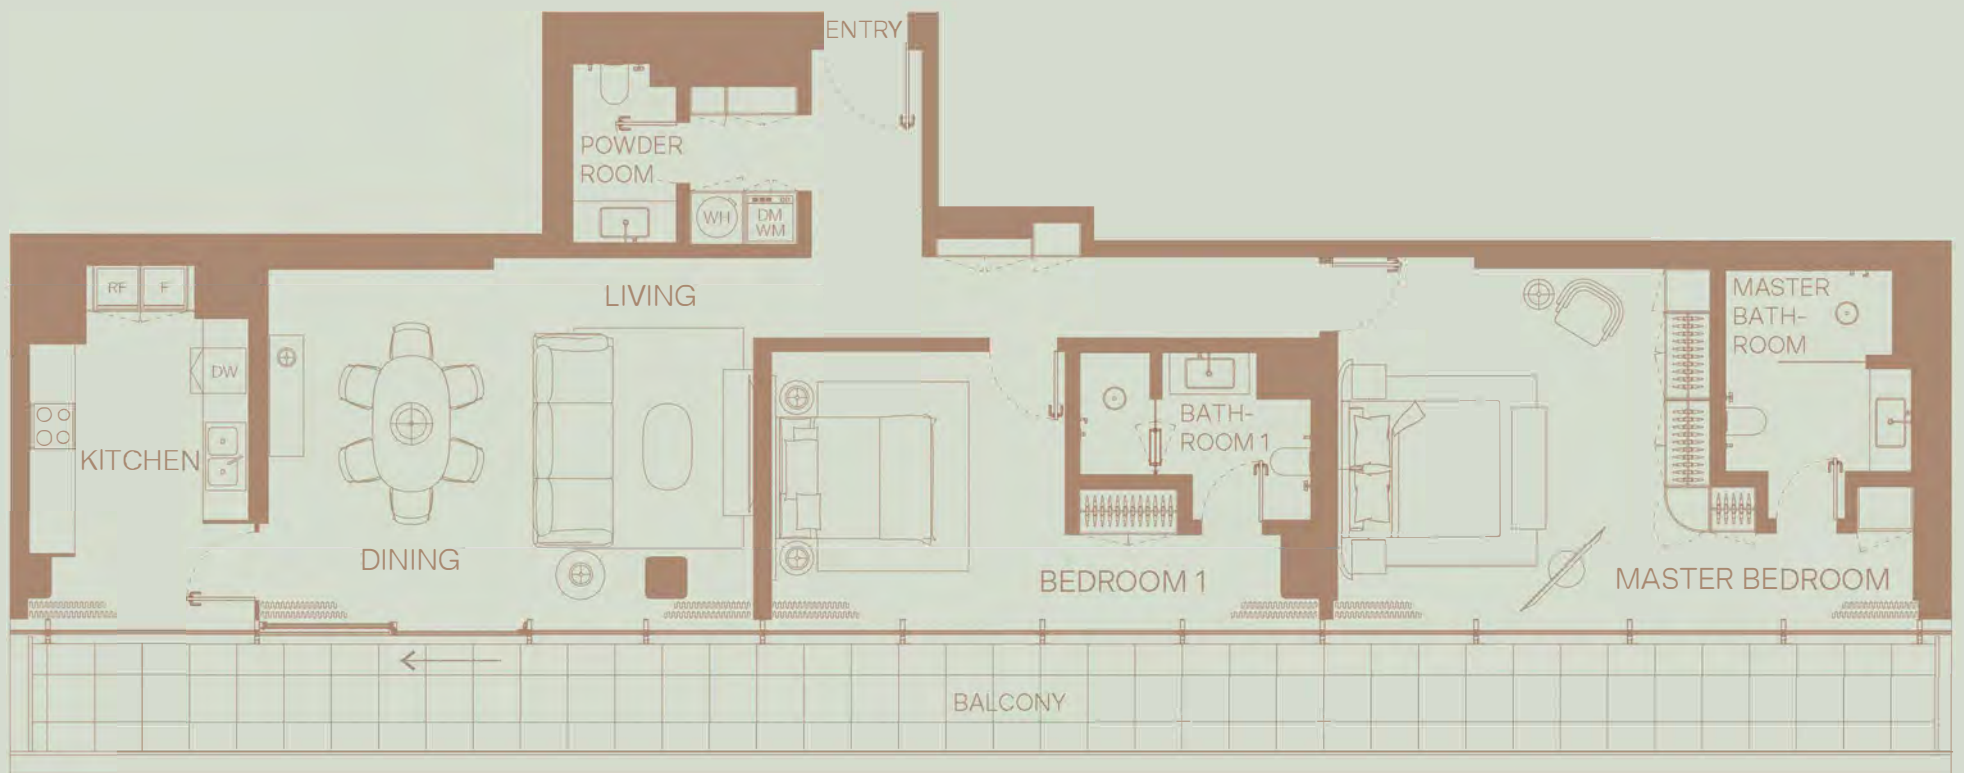

602

2 BEDROOM
Floor 6
Partial Canal View

TOTAL AREA: 1916 sqft
Internal area: 1482 sqft
External area: 434 sqft