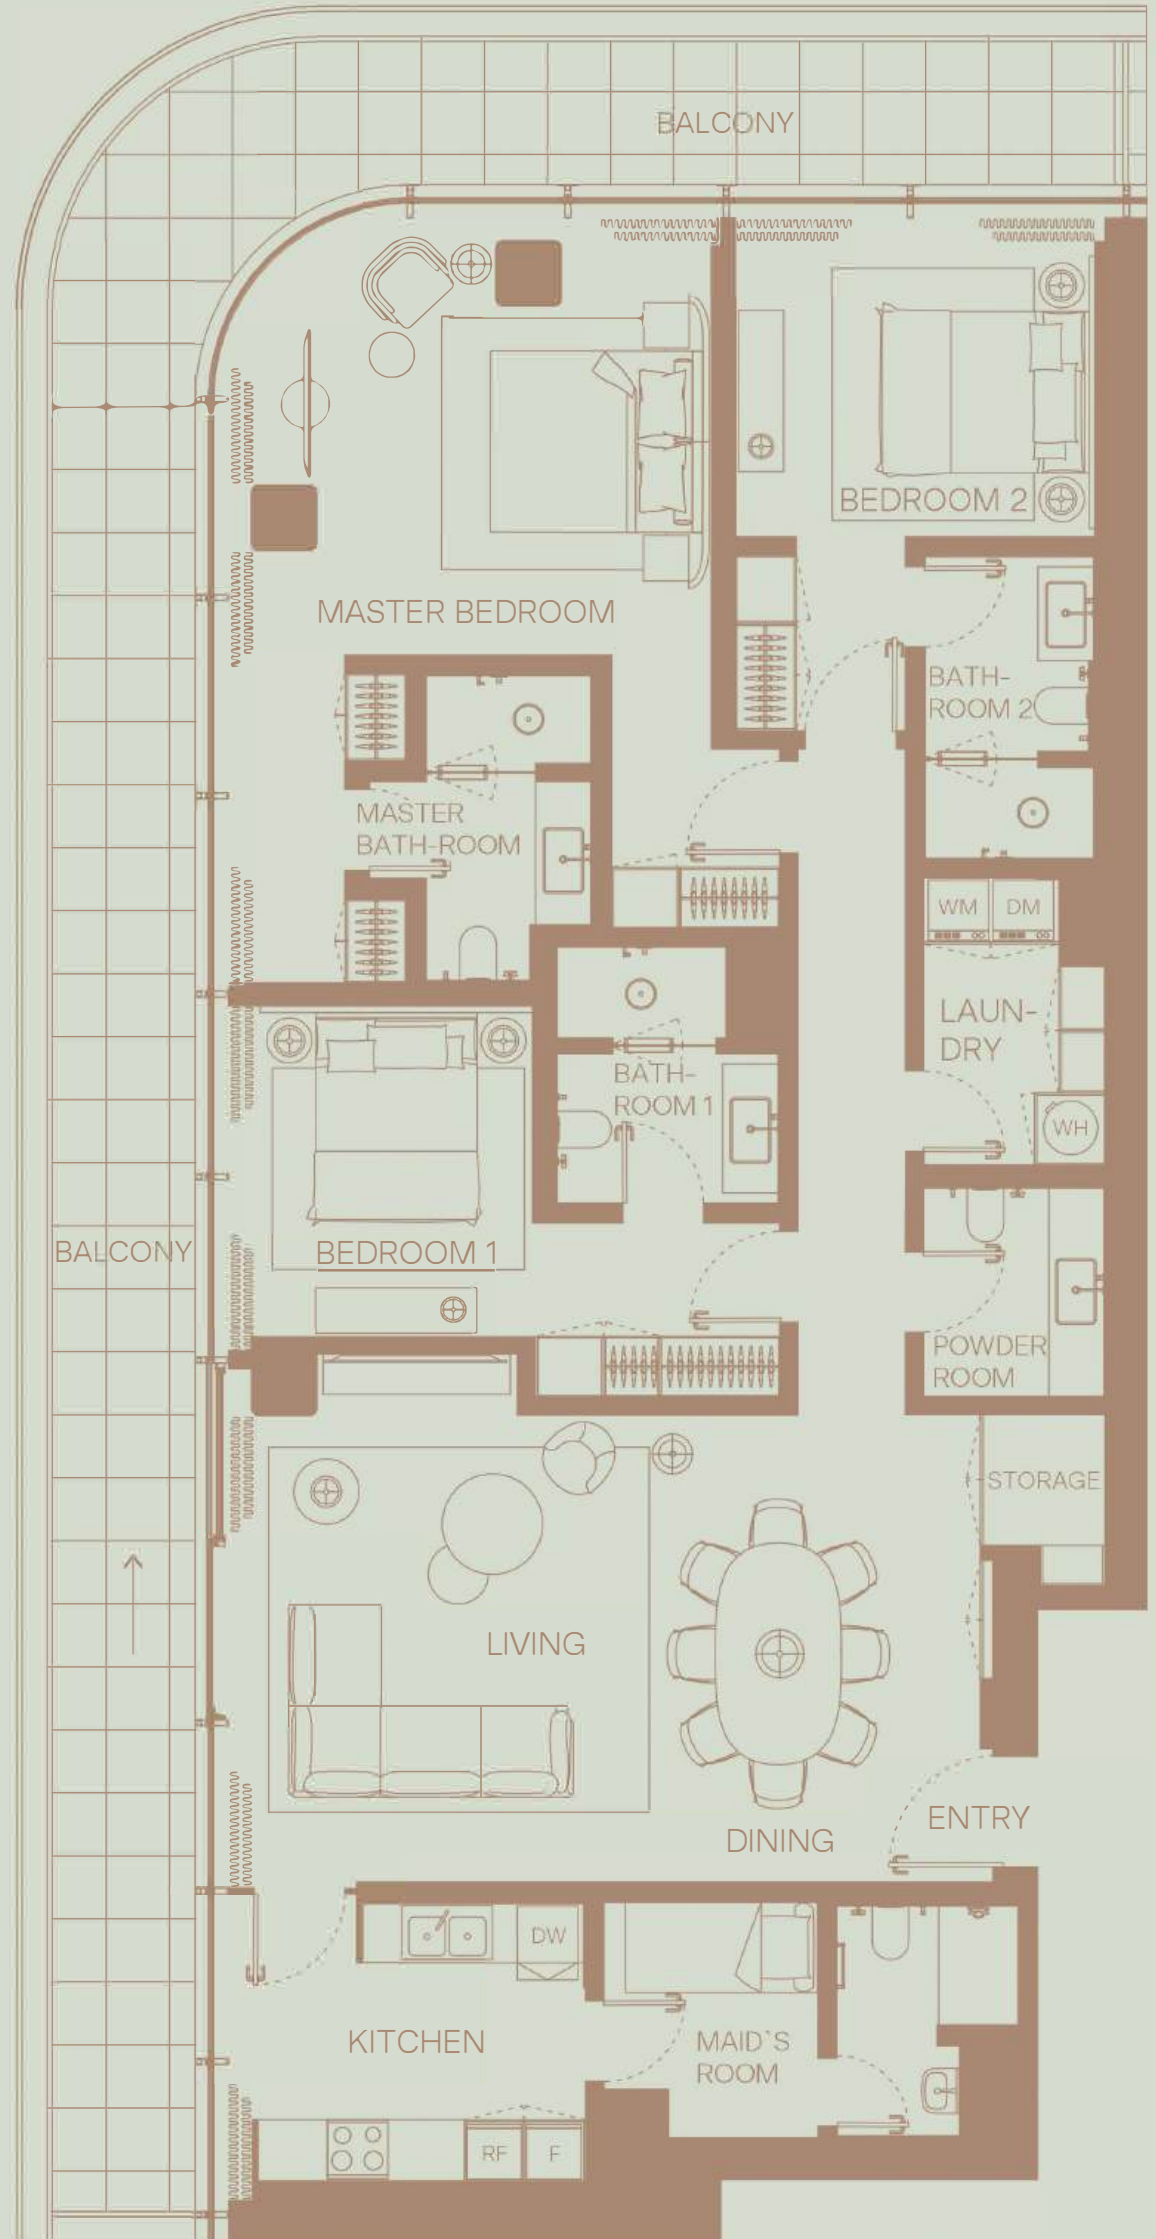

203

3 BEDROOM
Floor 2
Skyline View

TOTAL AREA: 2349 sqft
Internal area: 1826 sqft
External area: 523 sqft