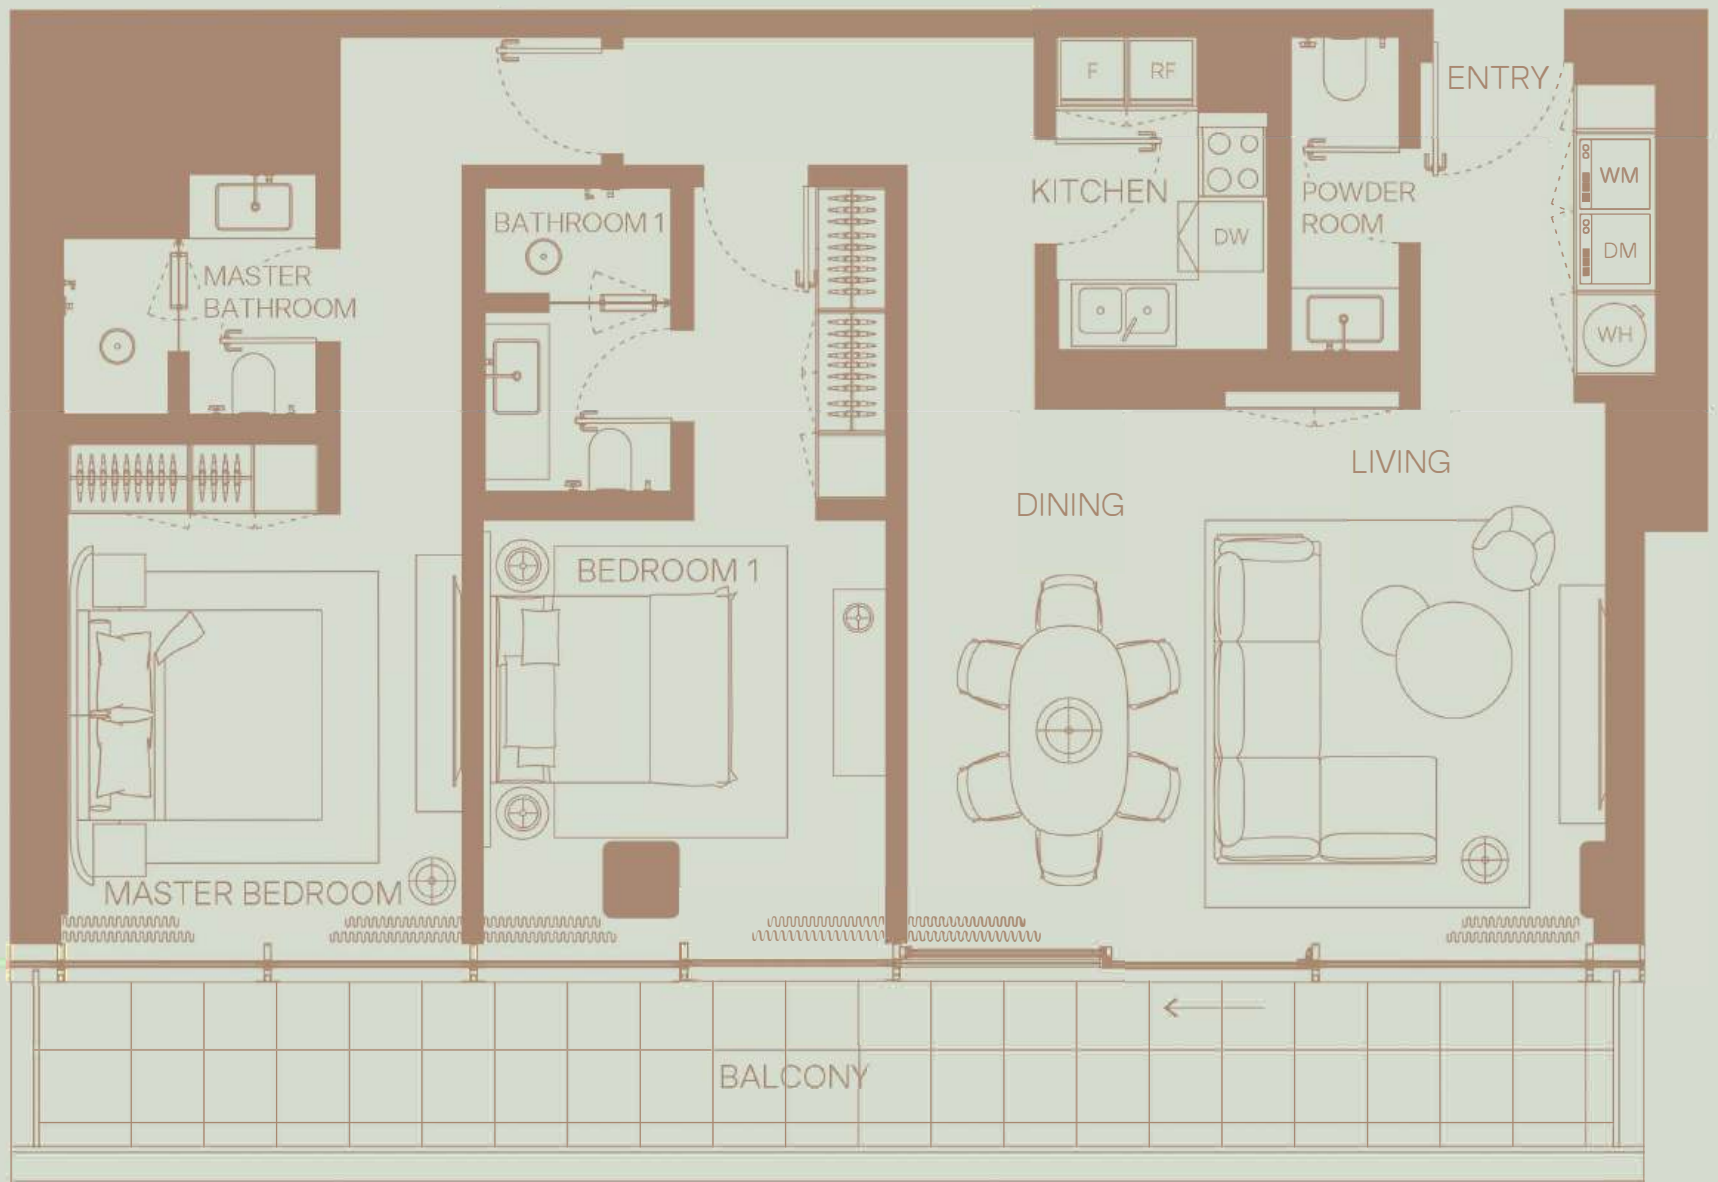

2 BEDROOM
Floor 1
Full Canal View

TOTAL AREA: 1391 sqft
Internal area: 1157 sqft
External area: 234 sqft