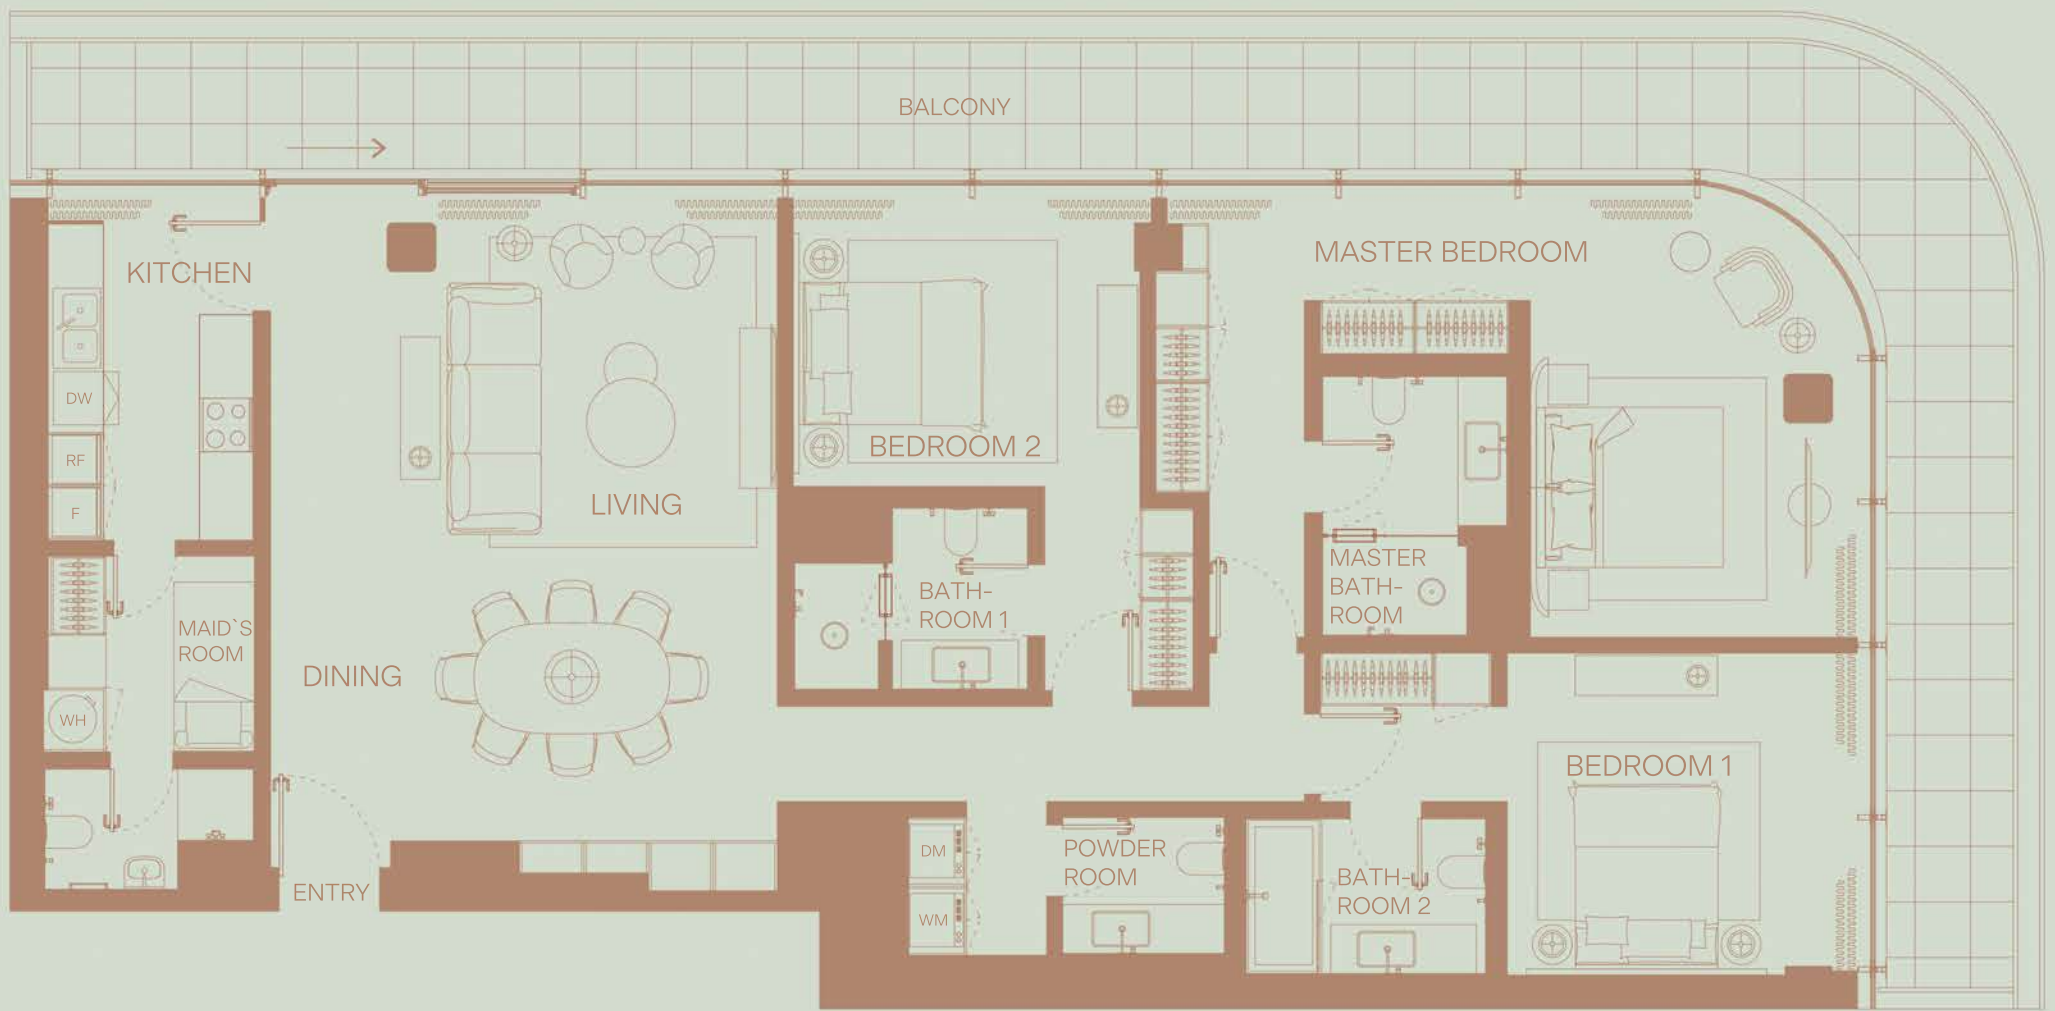

506

3 BEDROOM
Floor 5
Skyline View

TOTAL AREA: 2406 sqft
Internal area: 1870 sqft
External area: 535 sqft