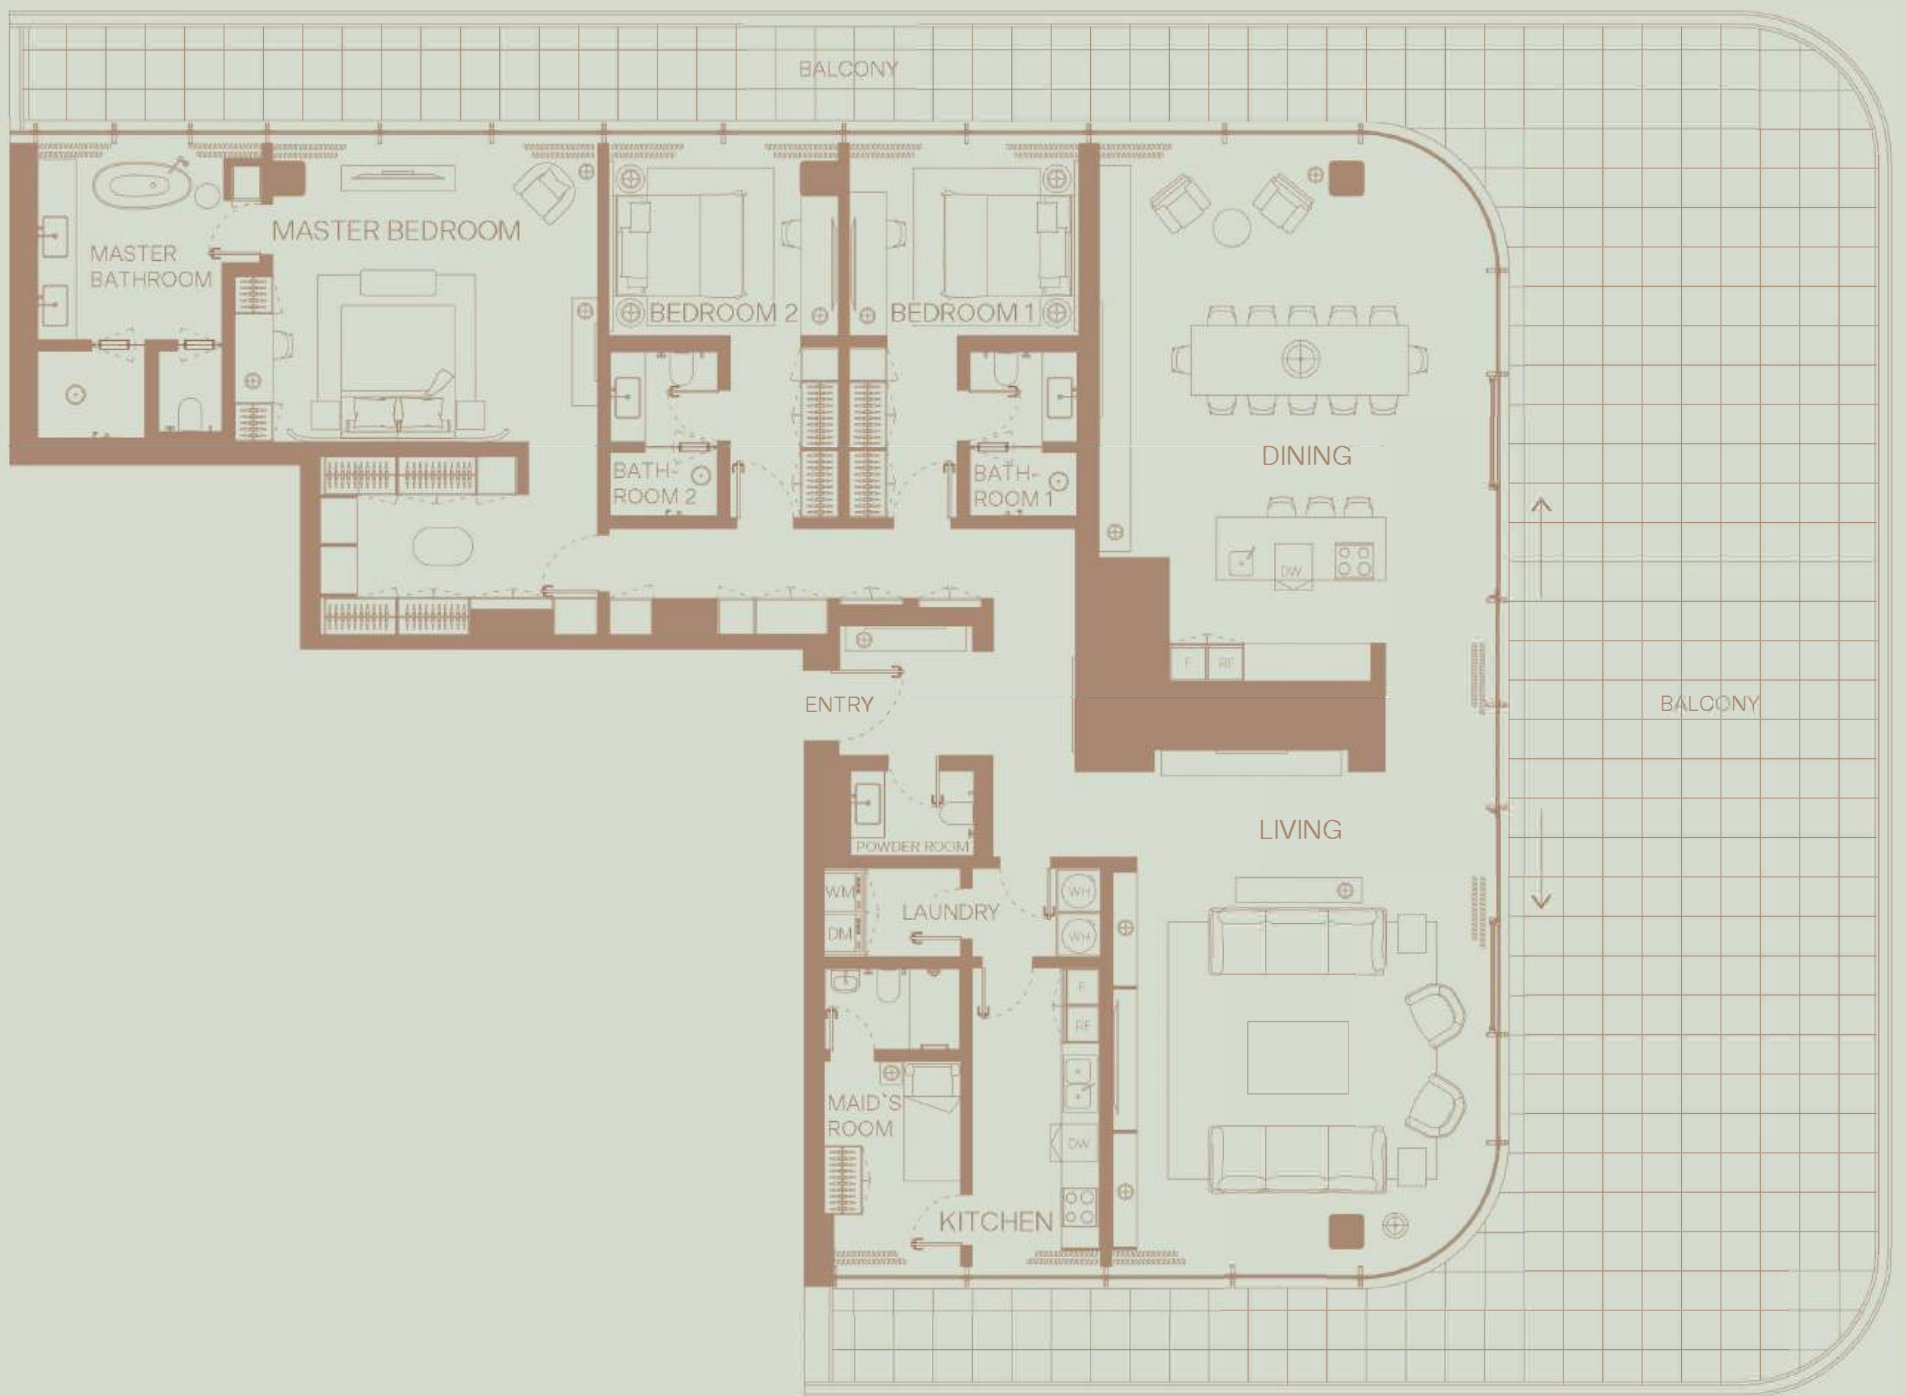

802

3 BEDROOM
Floor 8
Community/ Skyline View

TOTAL AREA: 5031 sqft
Internal area: 3026 sqft
External area: 2005 sqft