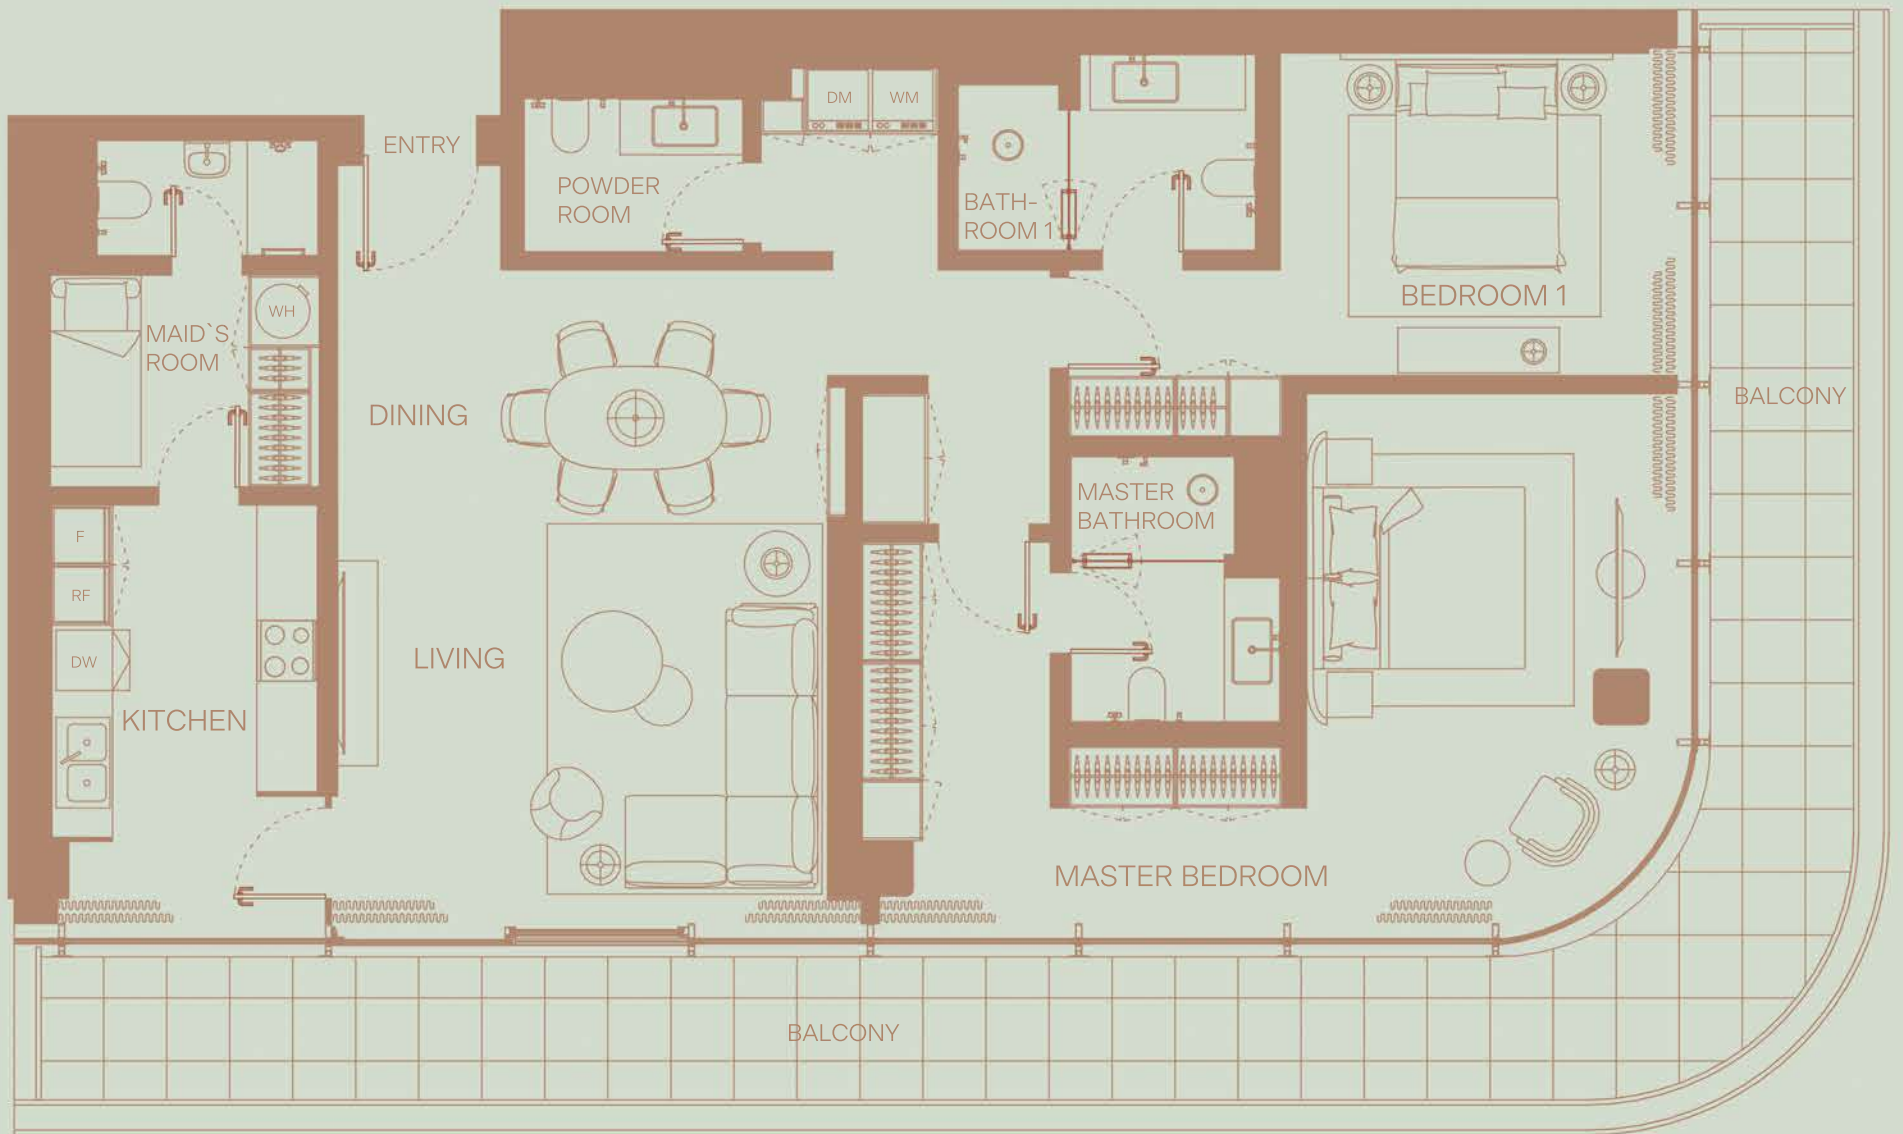

2 BEDROOM
Floor 1
Community View

TOTAL AREA: 1947 sqft
Internal area: 1484 sqft
External area: 463 sqft