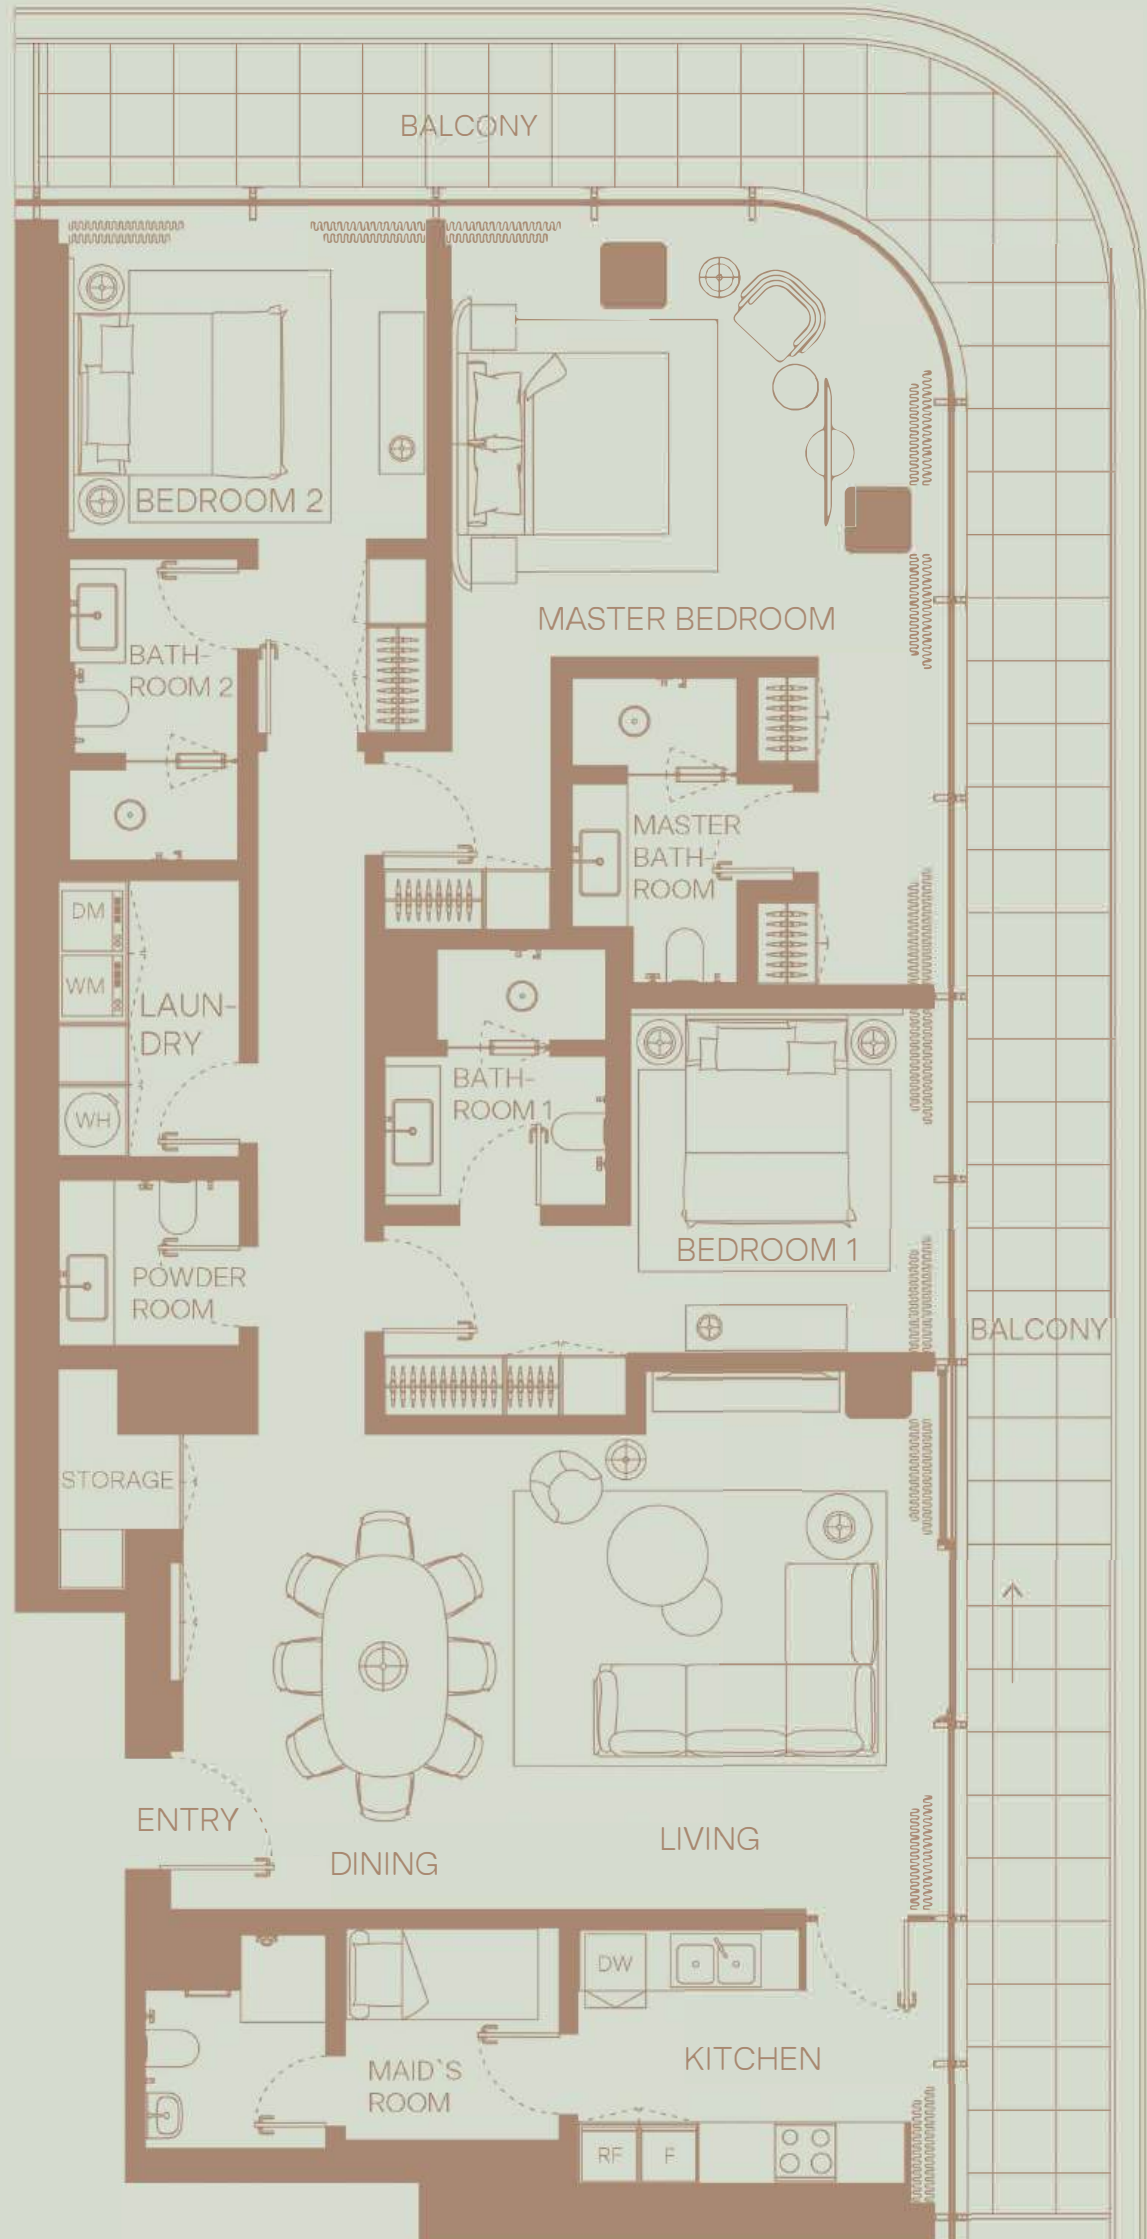

902

3 BEDROOM
Floor 9
Community View

TOTAL AREA: 2346 sqft
Internal area: 1822 sqft
External area: 523 sqft