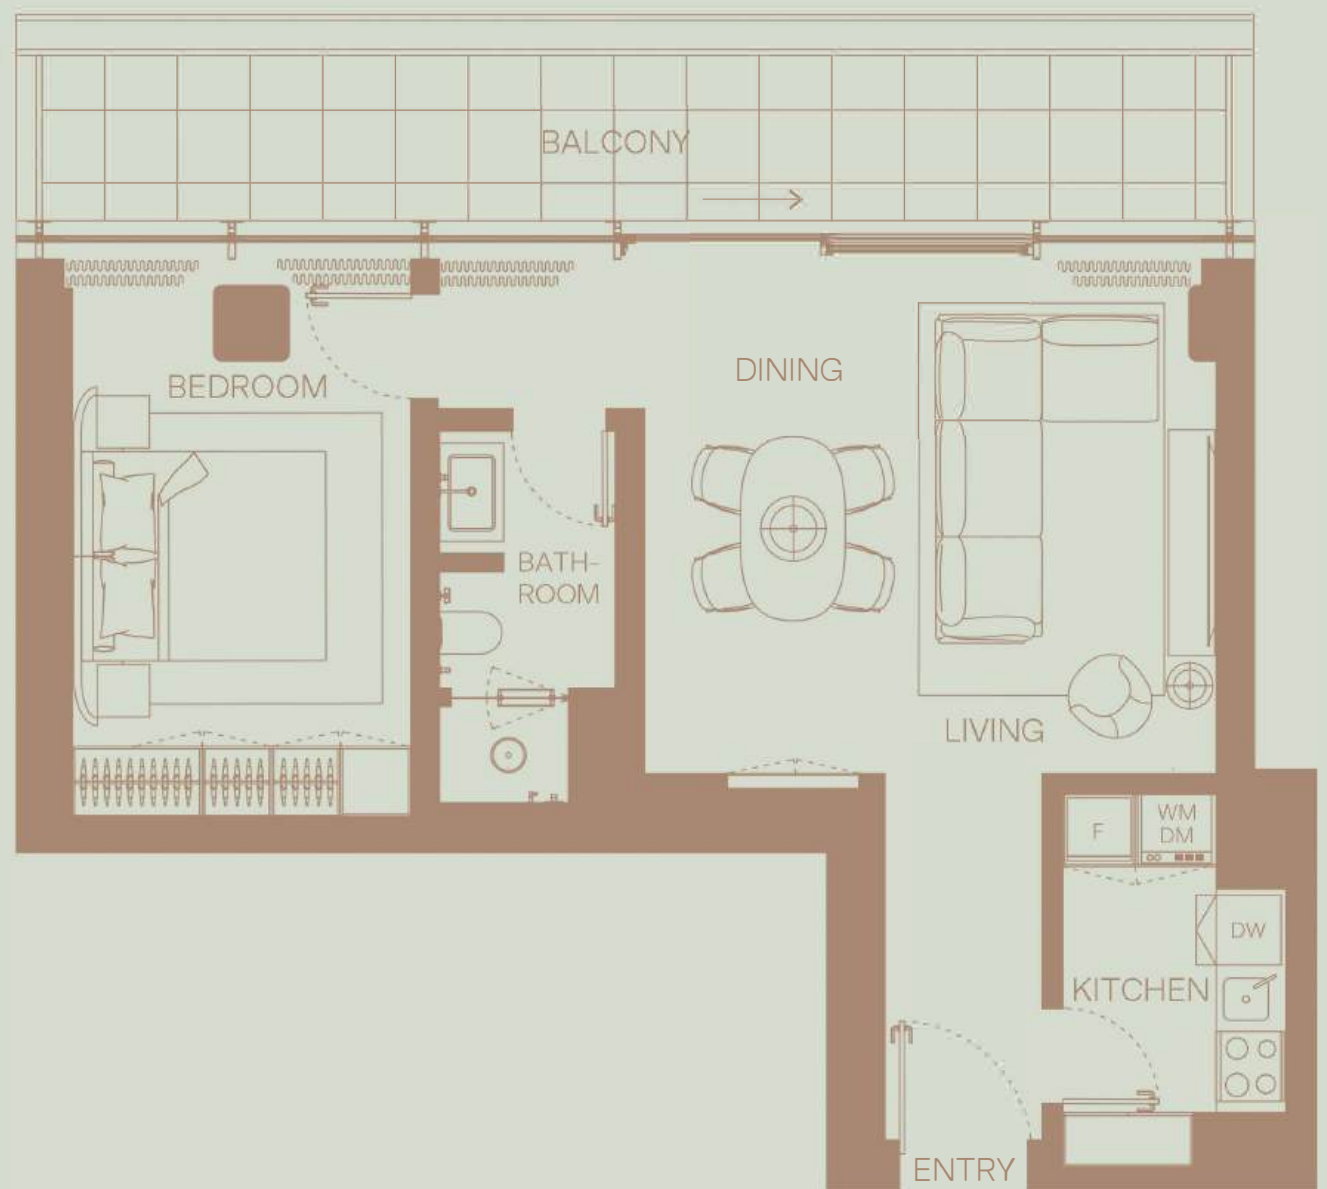

910

1 BEDROOM
Floor 9
Community View

TOTAL AREA: 833 sqft
Internal area: 658 sqft
External area: 175 sqft