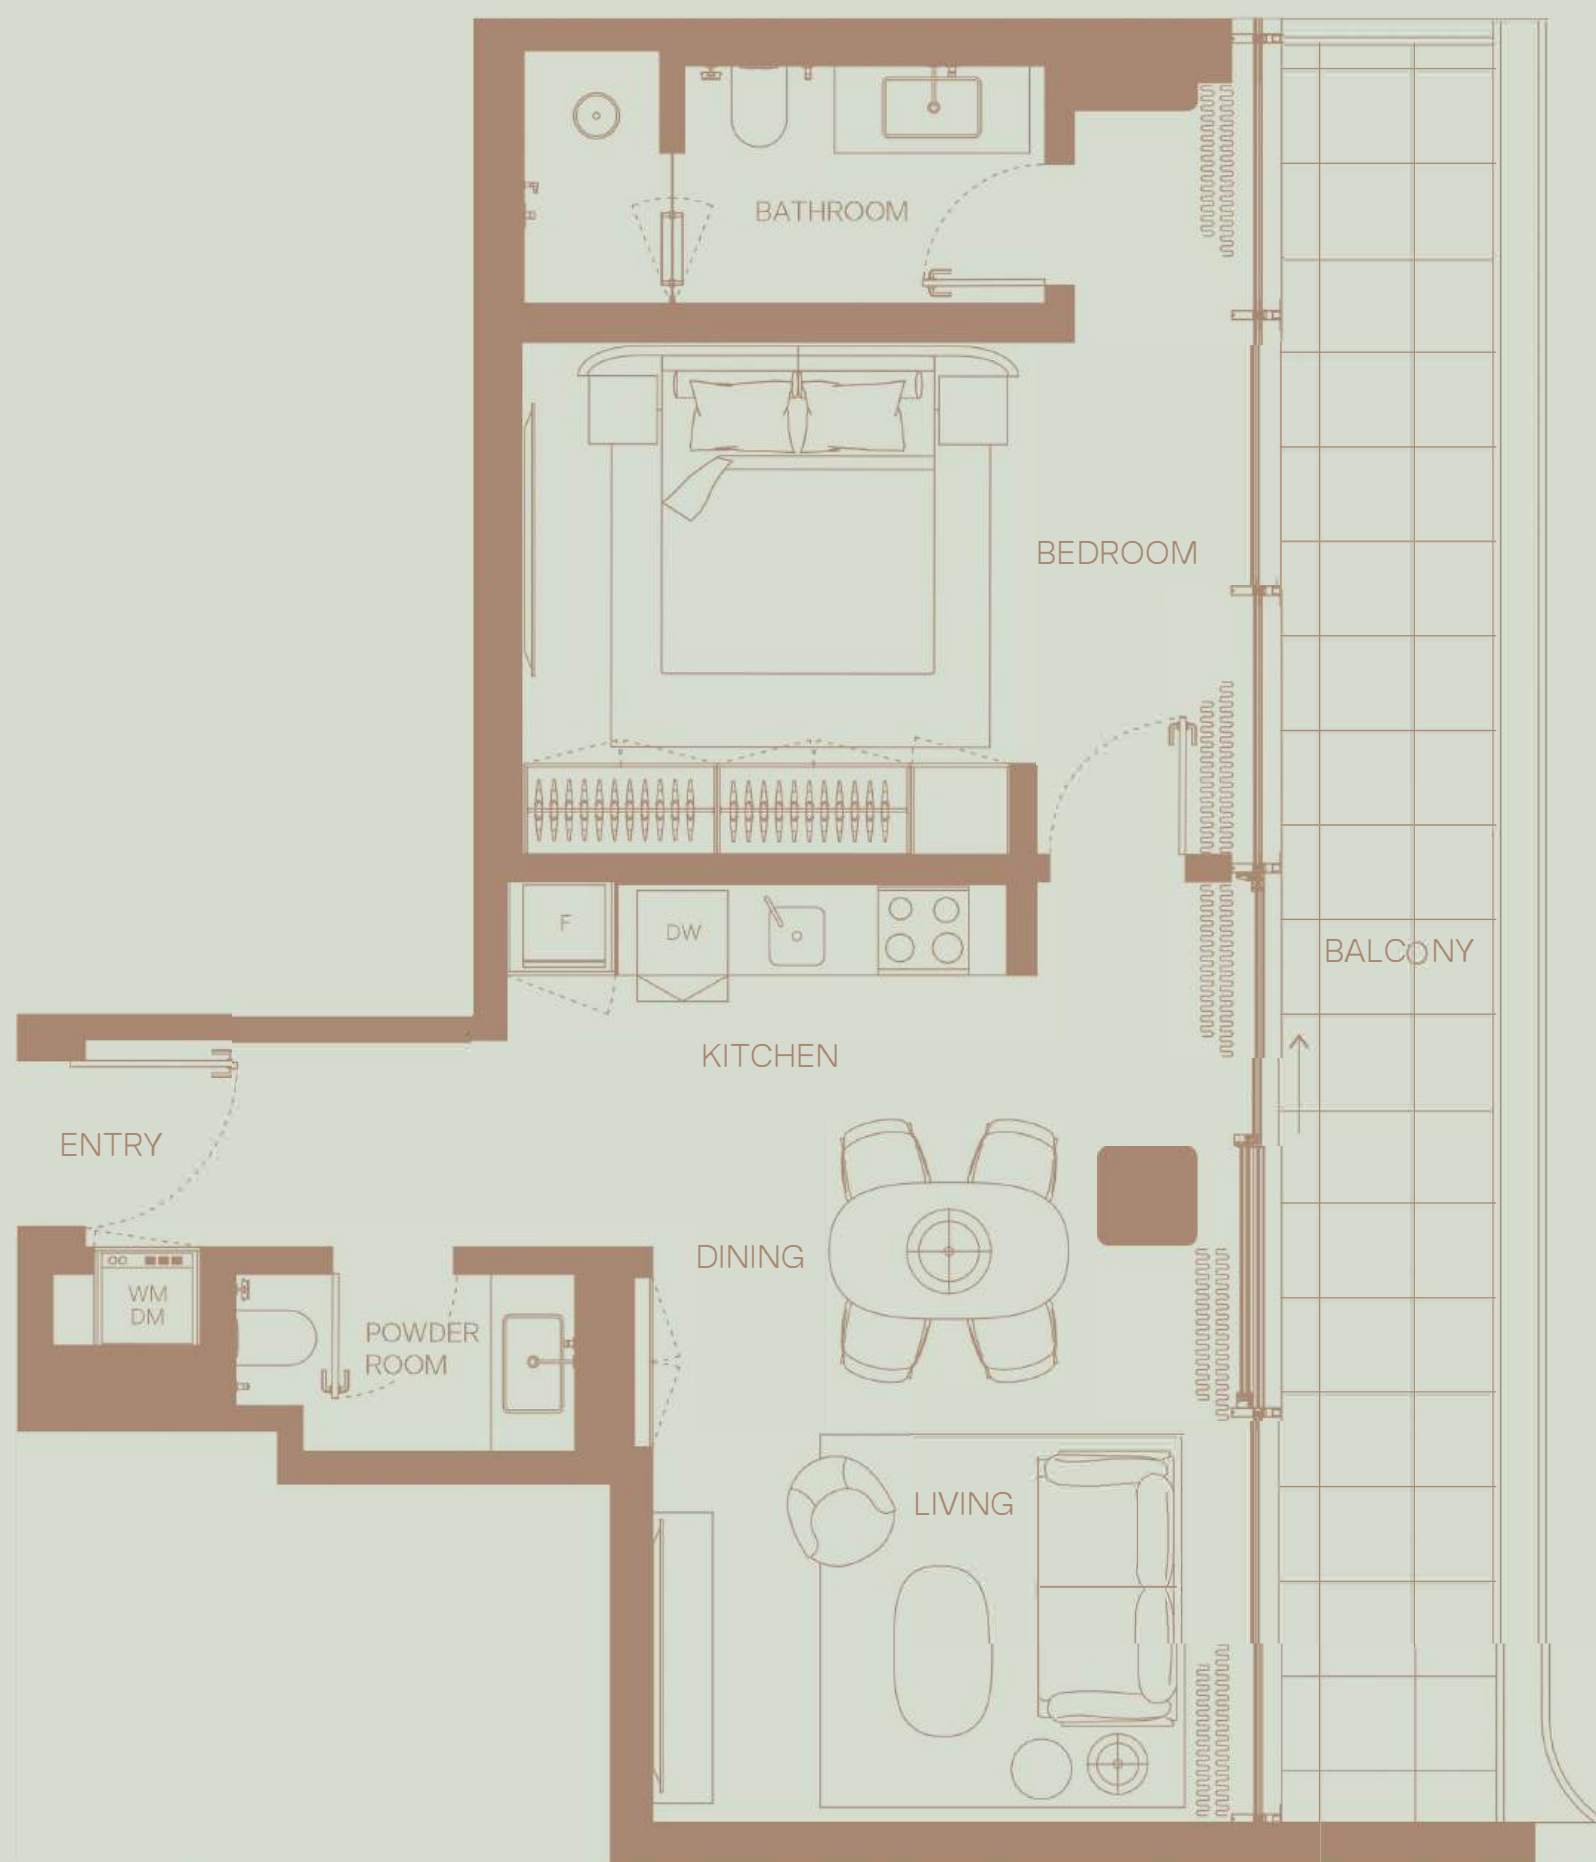

01

1 BEDROOM
Floor 3,4,5,6,7
Community View

TOTAL AREA: 903 sqft
Internal area: 701 sqft
External area: 203 sqft