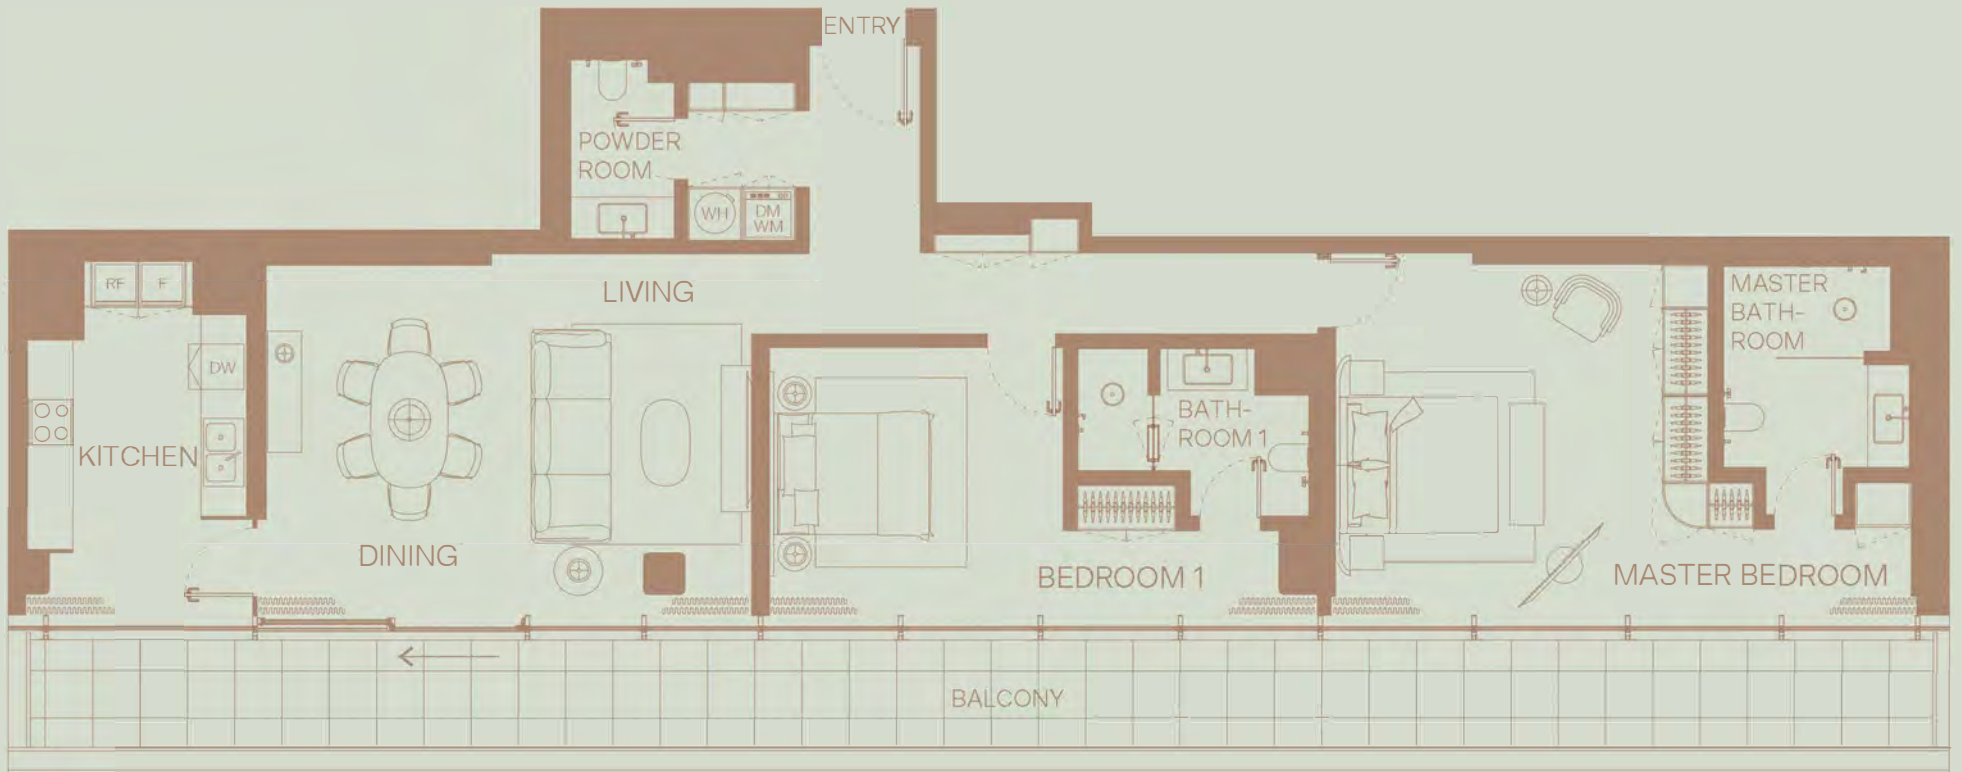

702

2 BEDROOM
Floor 7
Partial Canal View

TOTAL AREA: 1916 sqft
Internal area: 1482 sqft
External area: 434 sqft