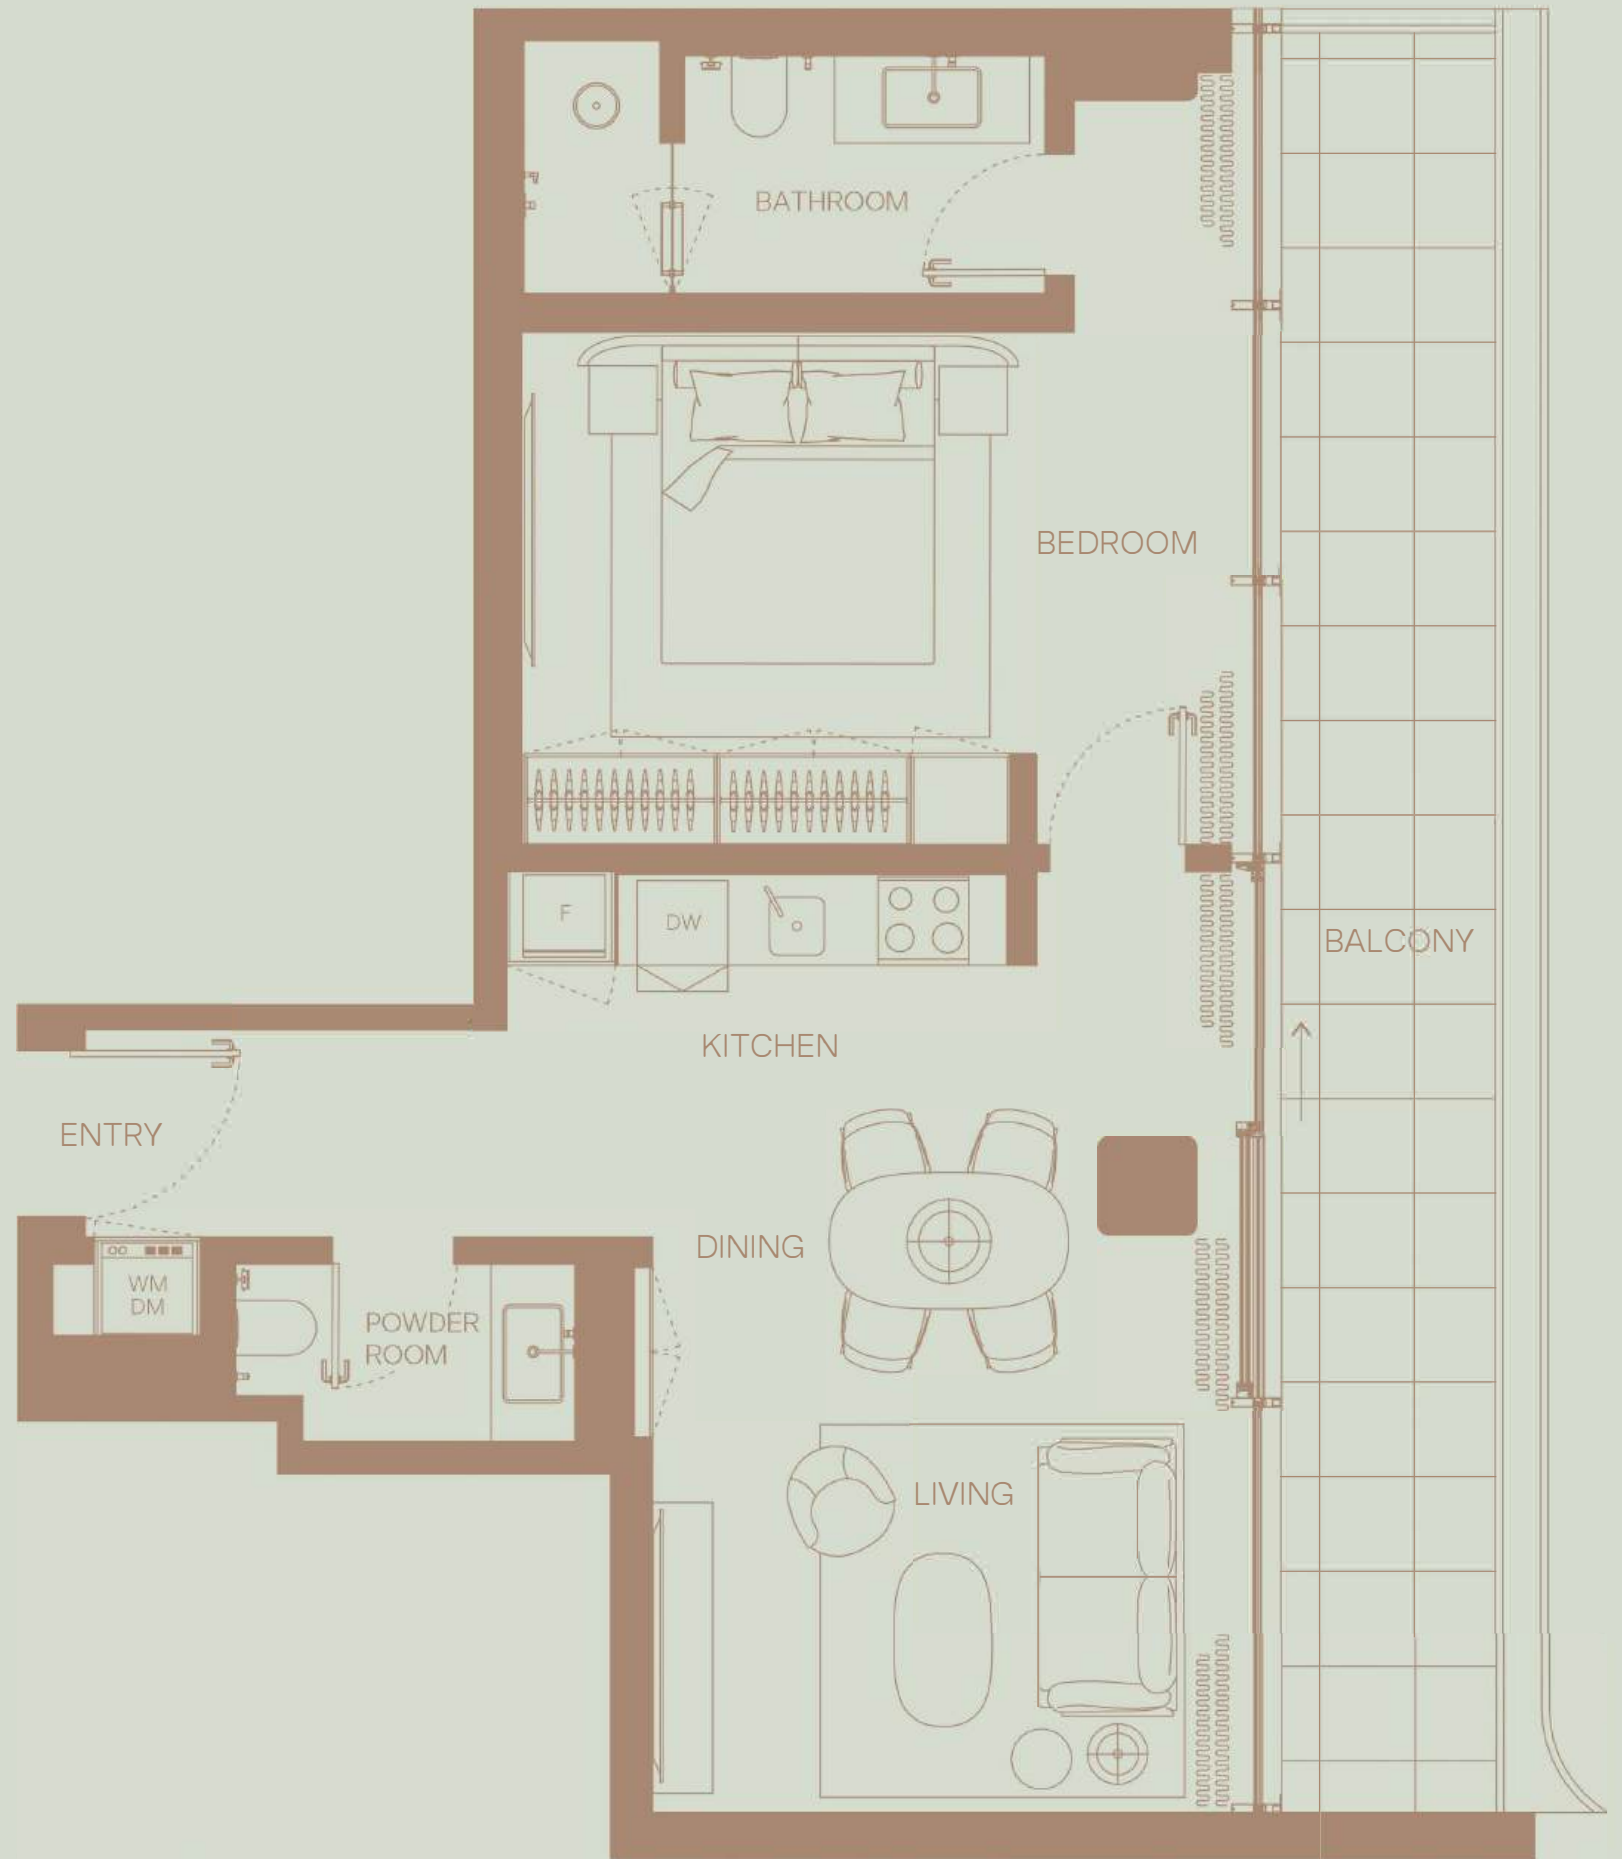

201

1 BEDROOM
Floor 2
Community View

TOTAL AREA: 903 sqft
Internal area: 701 sqft
External area: 203 sqft