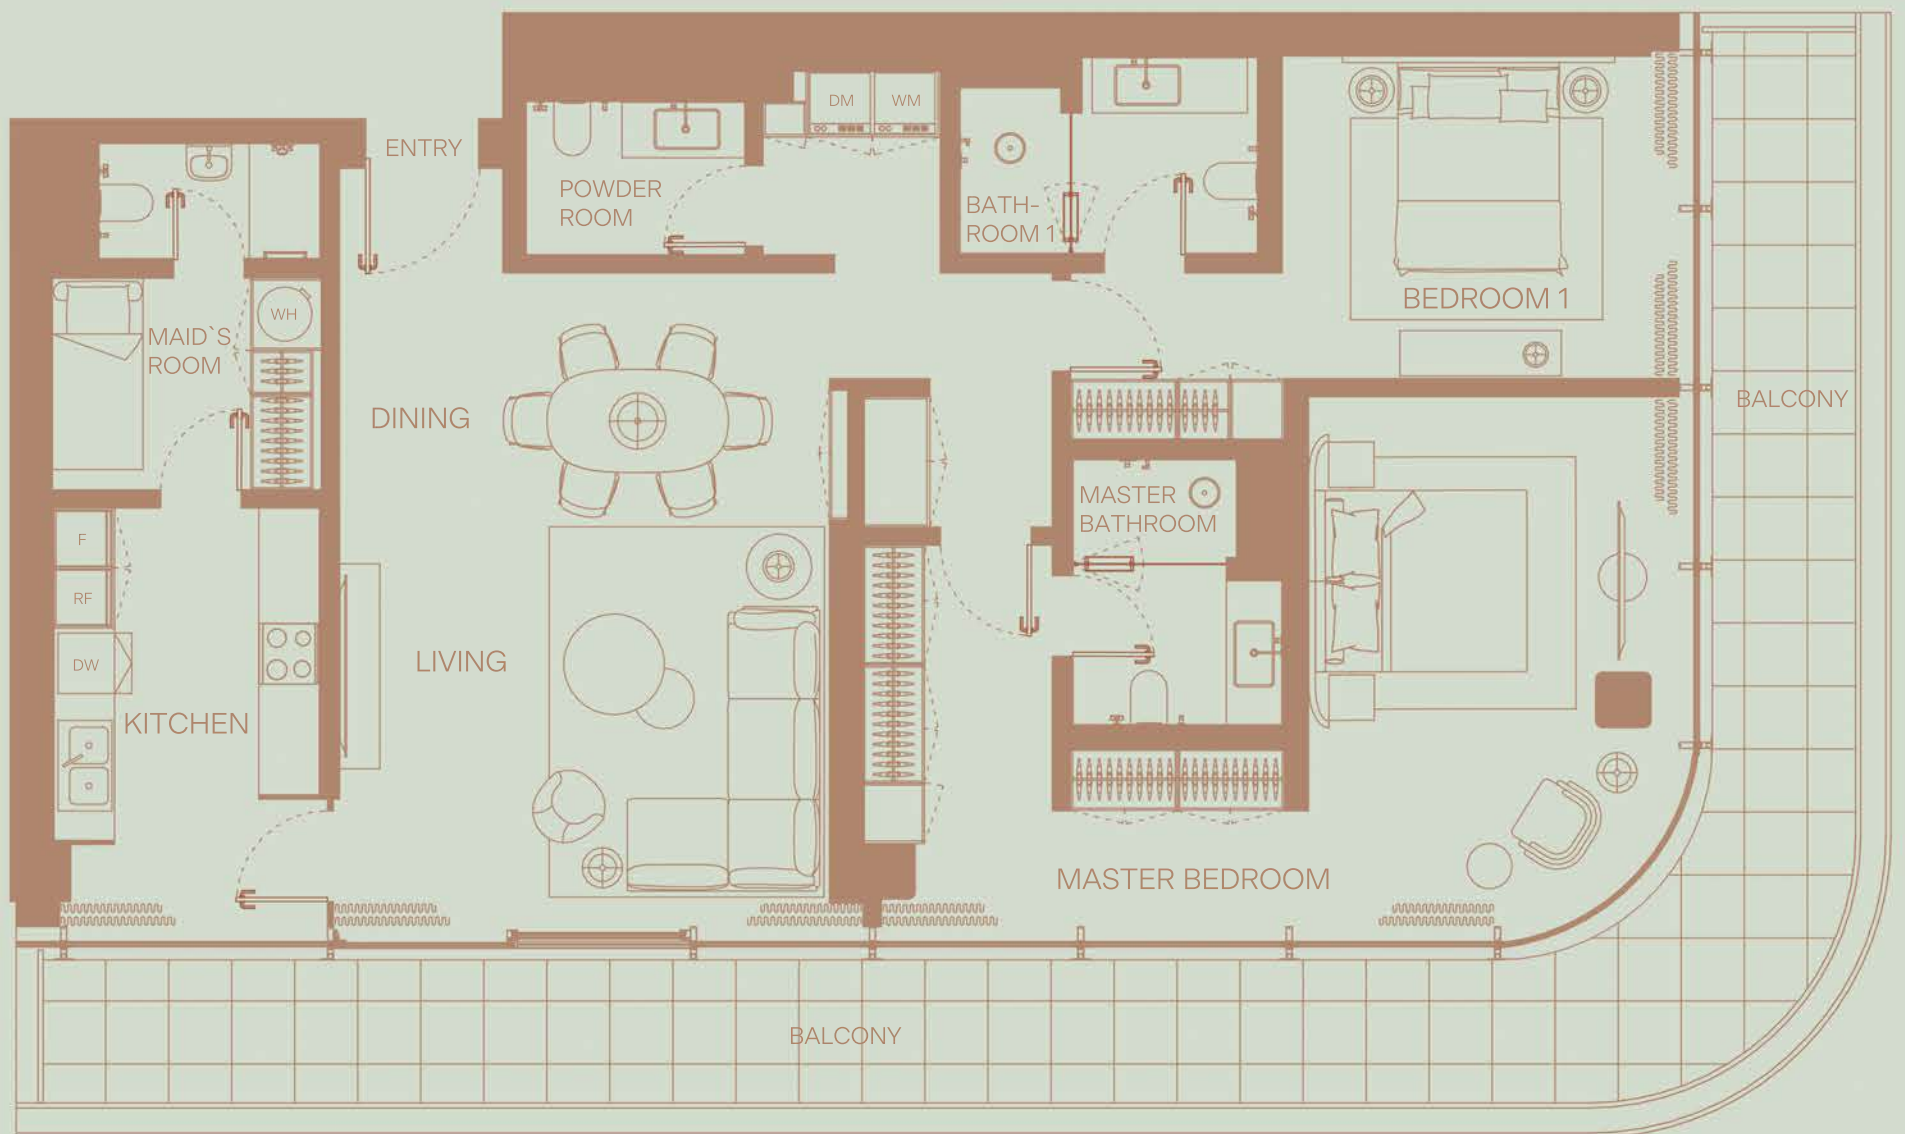

601

2 BEDROOM
Floor 6
Community View

TOTAL AREA: 1947 sqft
Internal area: 1484 sqft
External area: 463 sqft