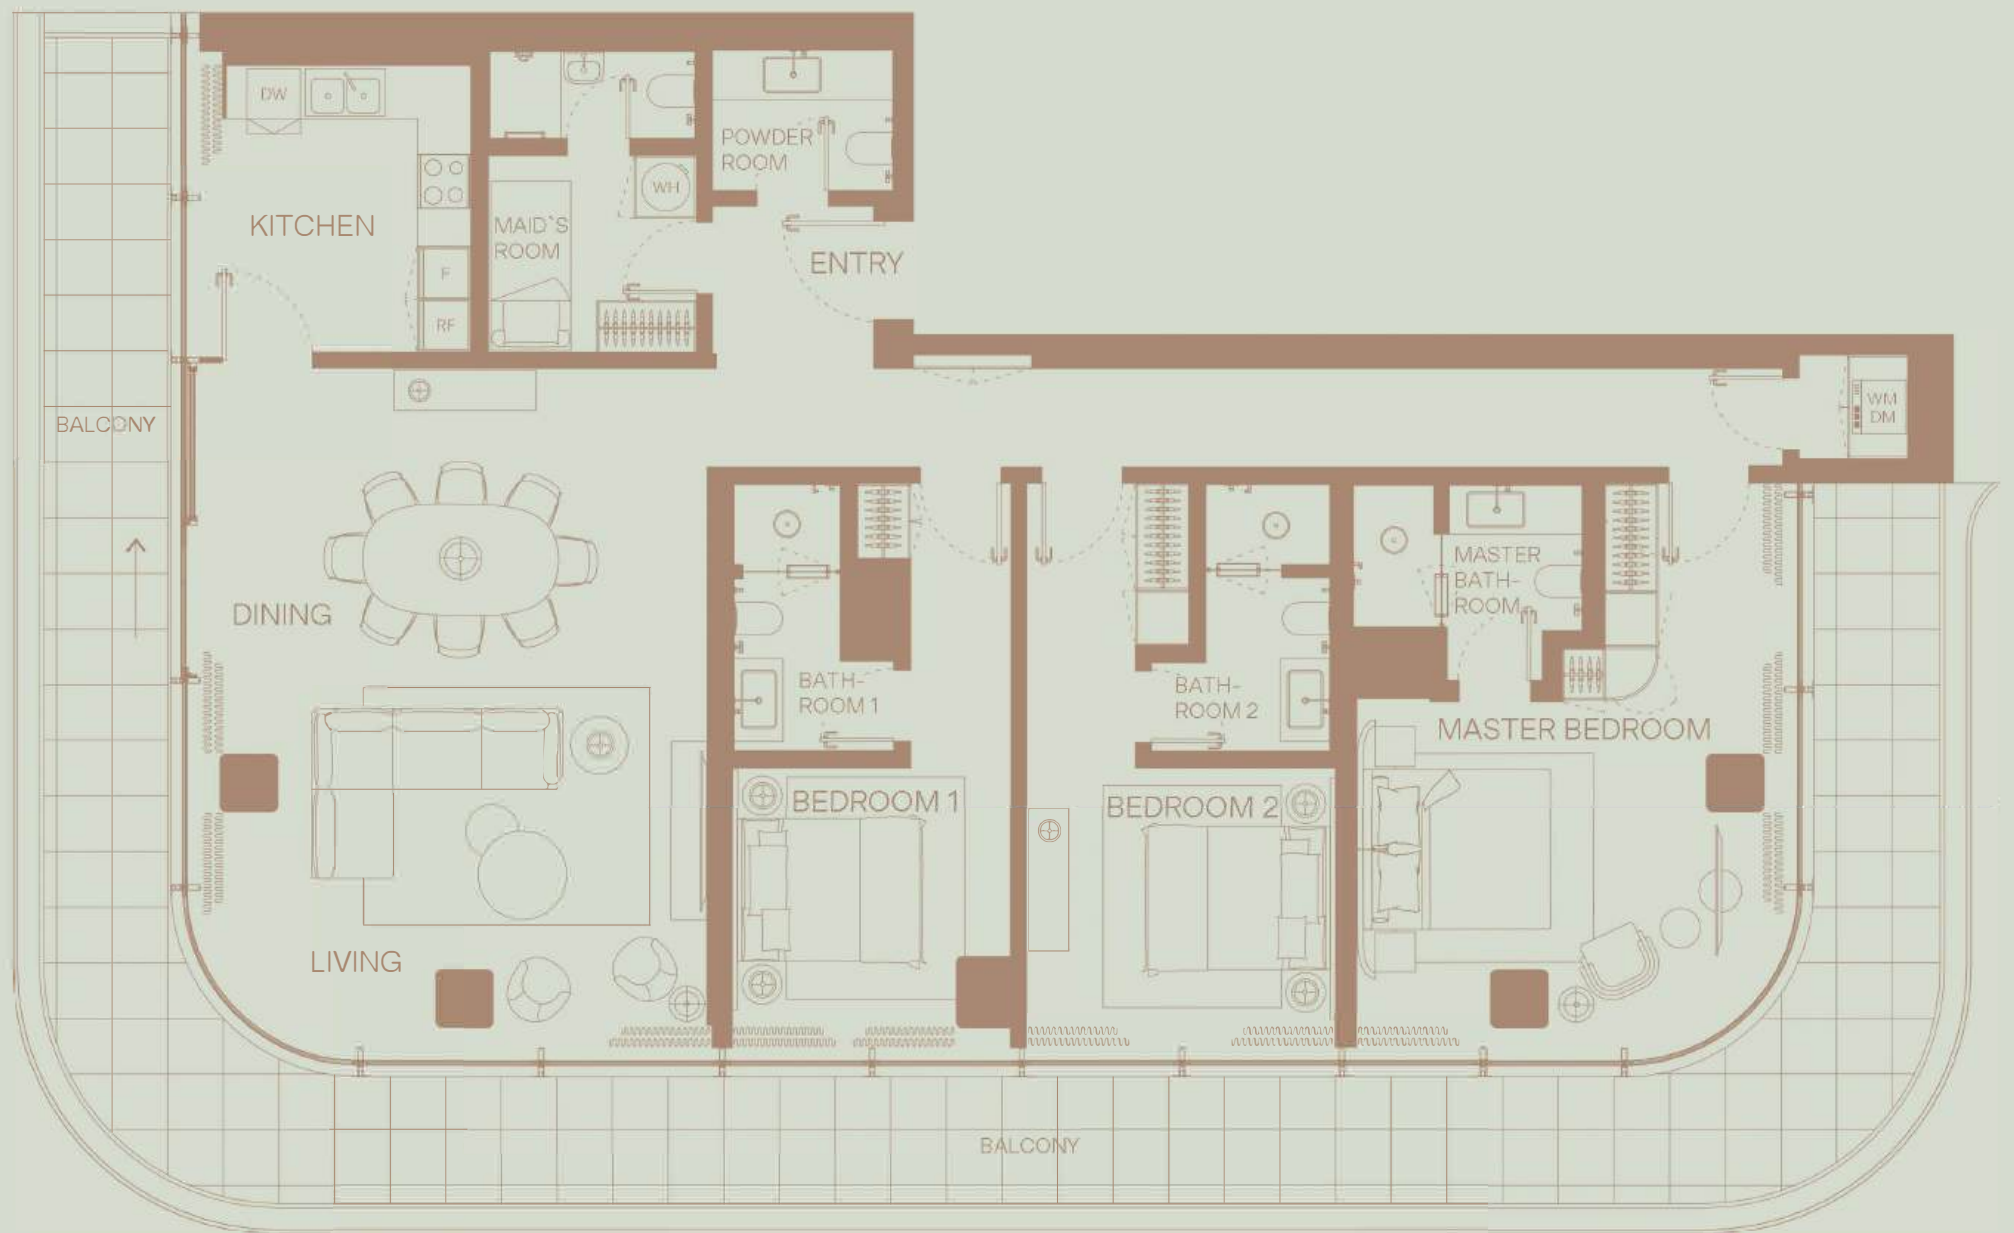

805

3 BEDROOM
Floor 8
Full Canal View

TOTAL AREA: 2552 sqft
Internal area: 1884 sqft
External area: 669 sqft