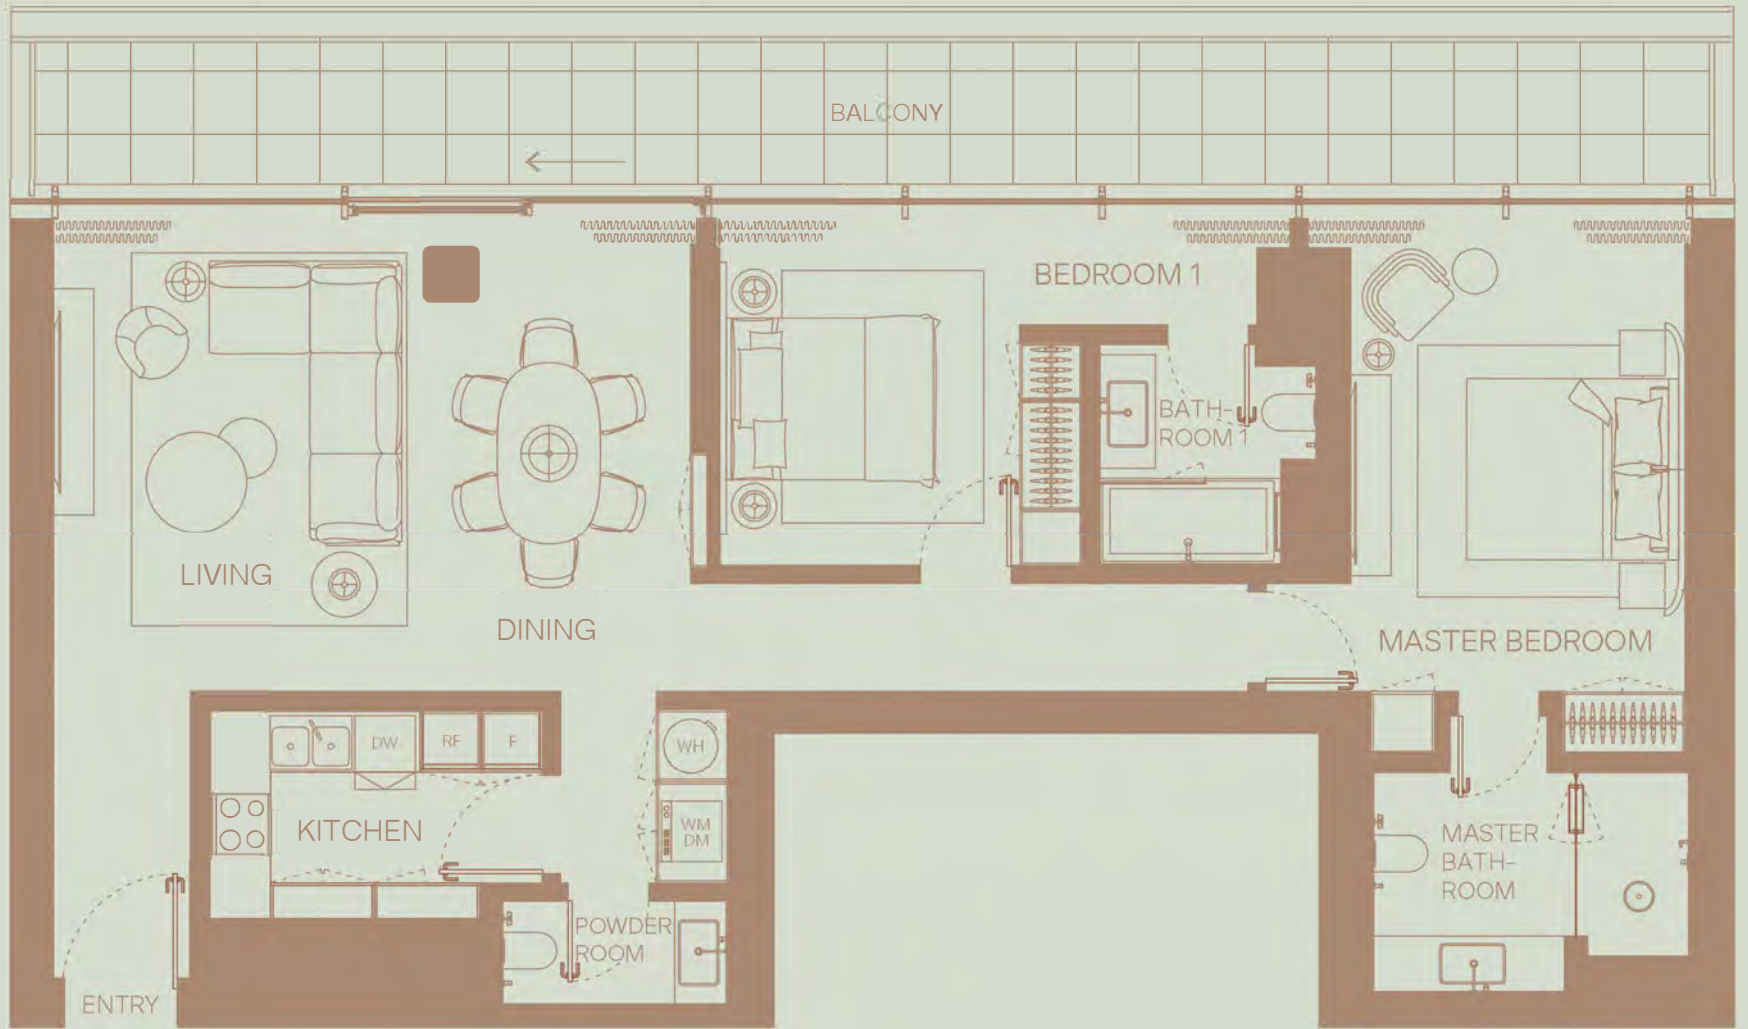

705

2 BEDROOM
Floor 7
Skyline View

TOTAL AREA: 1502 sqft
Internal area: 1213 sqft
External area: 289 sqft