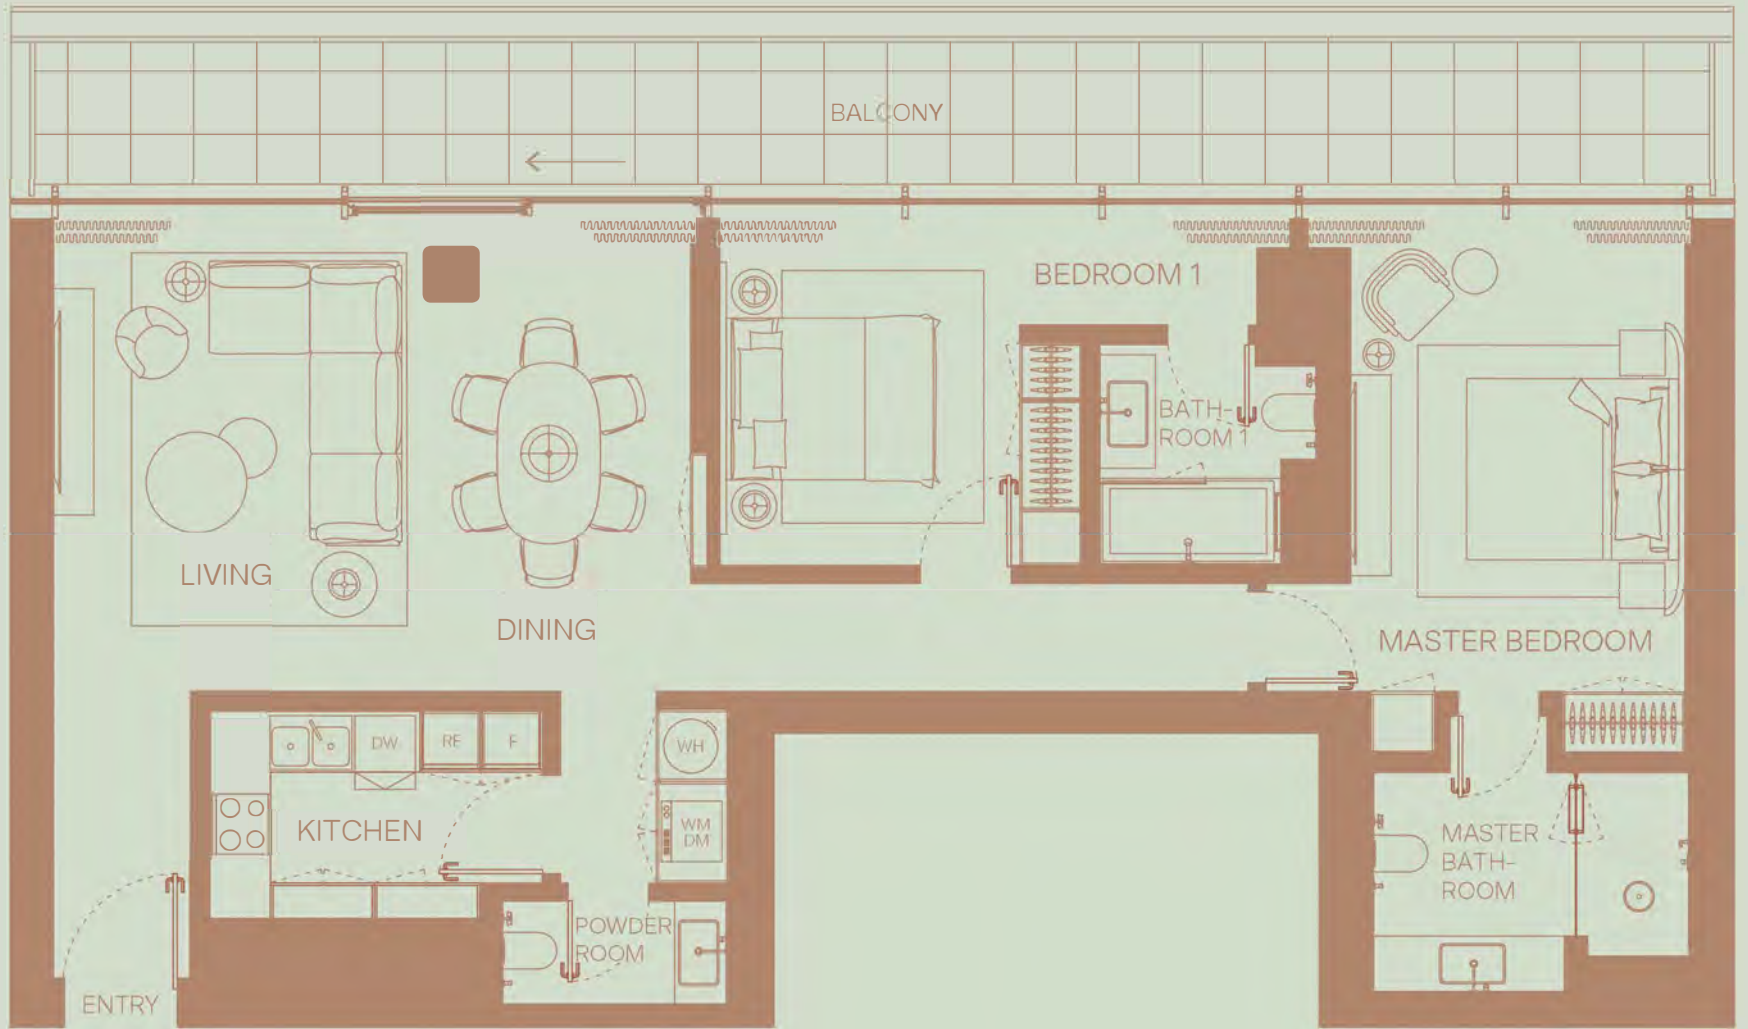

305

2 BEDROOM
Floor 3
Skyline View

TOTAL AREA: 1502 sqft
Internal area: 1213 sqft
External area: 289 sqft