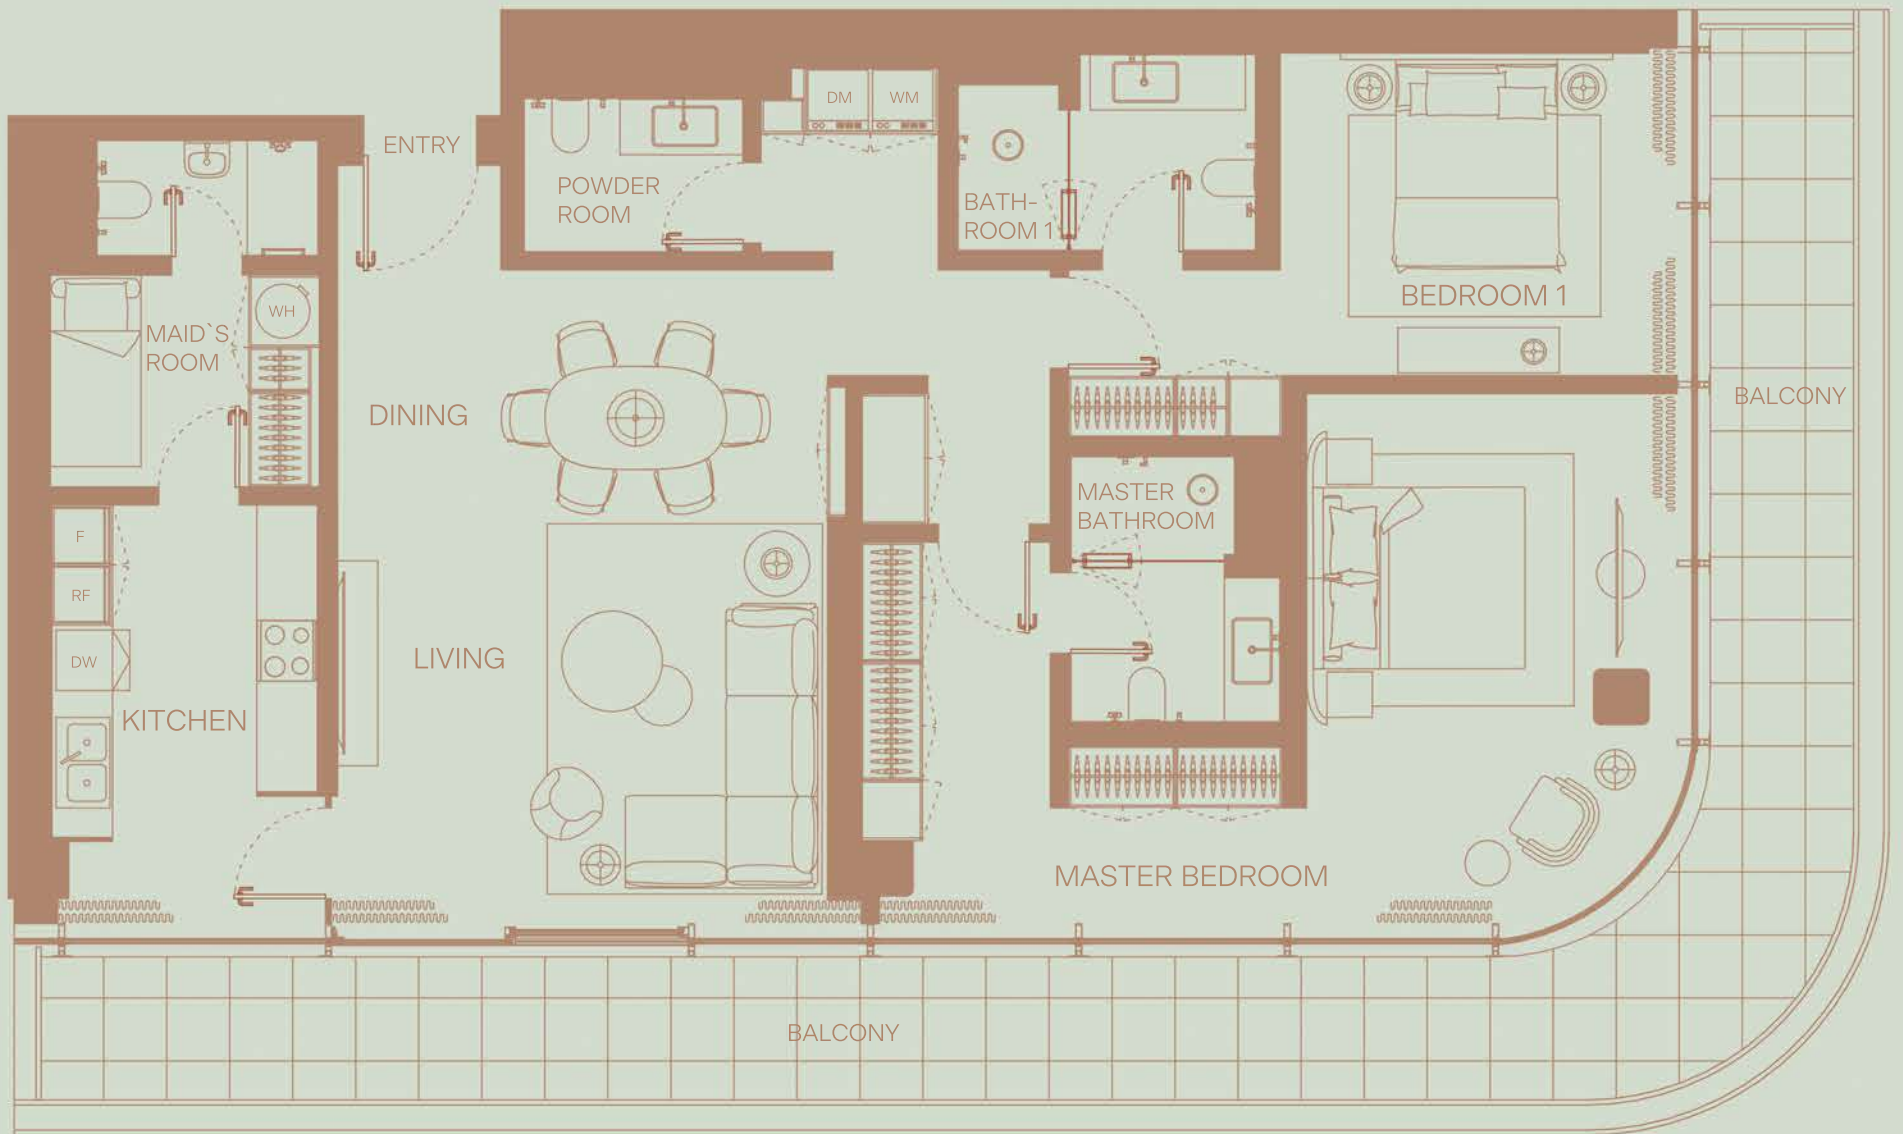

201

2 BEDROOM
Floor 2
Community View

TOTAL AREA: 1947 sqft
Internal area: 1484 sqft
External area: 463 sqft