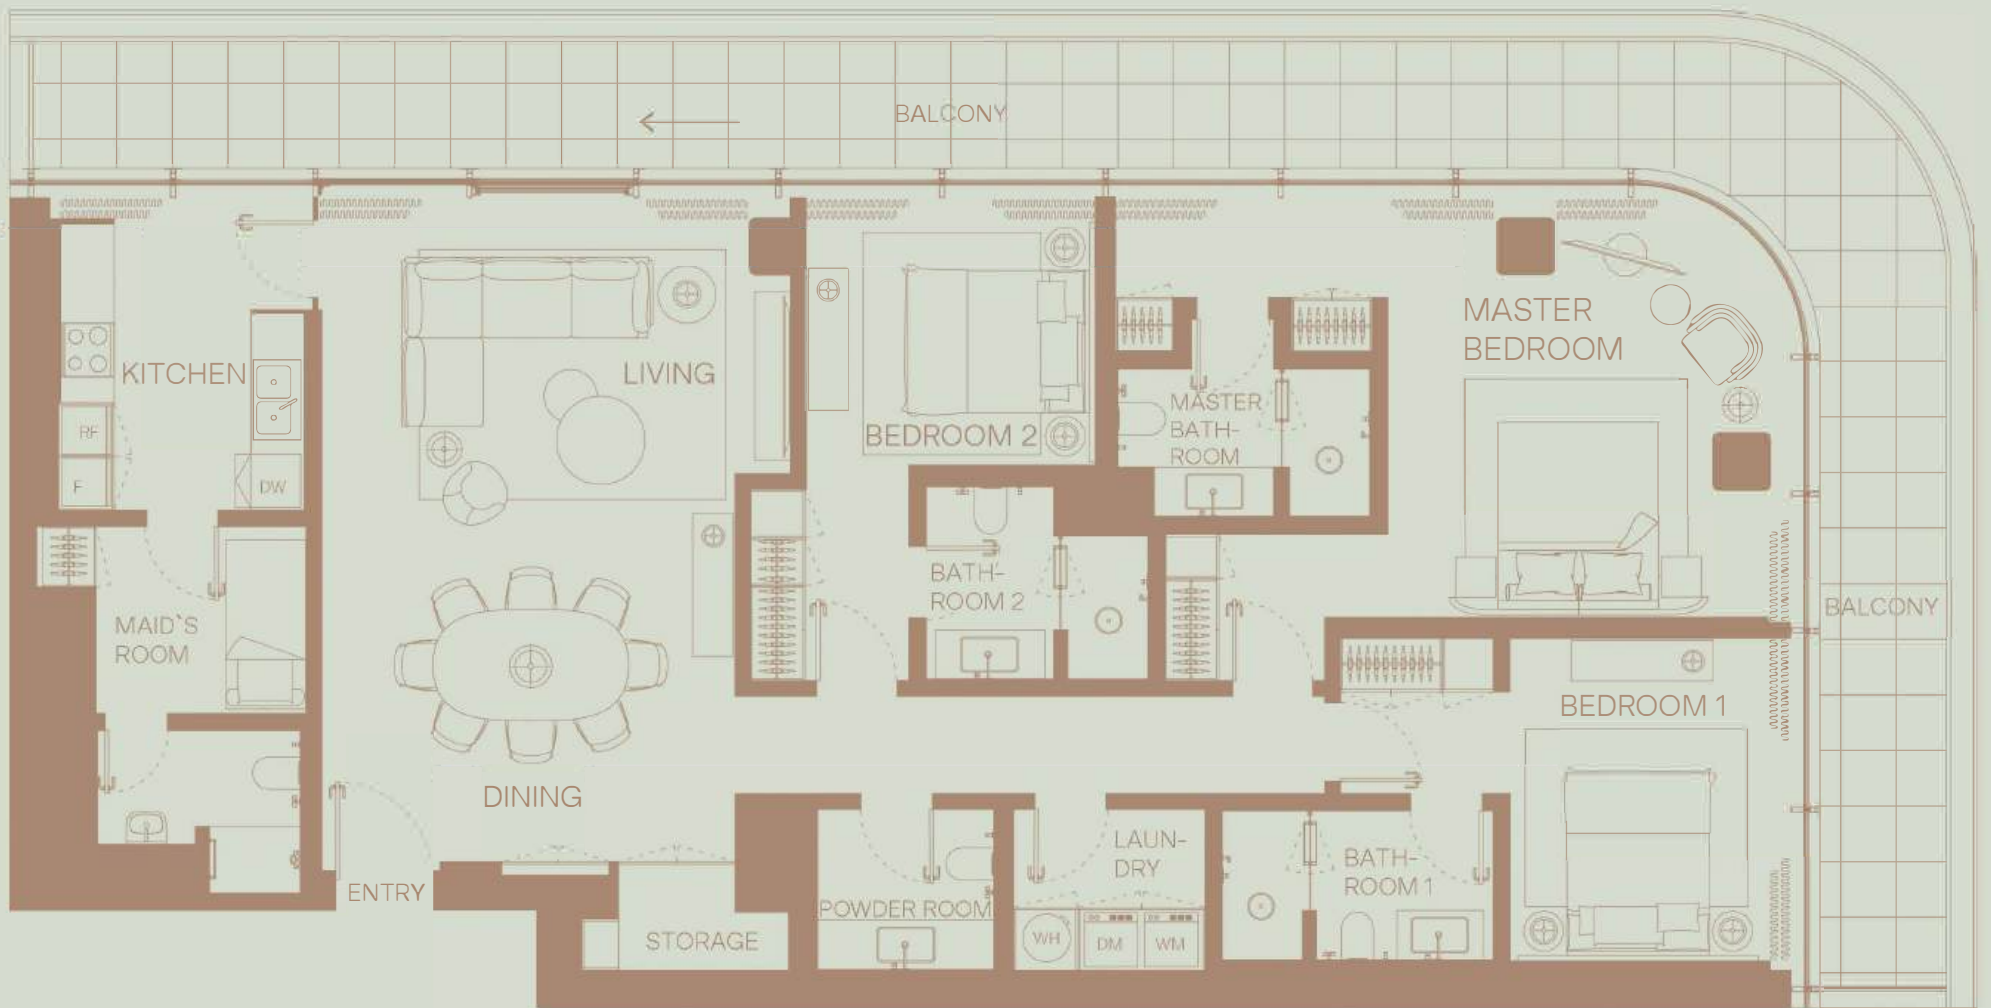

3 BEDROOM
Floor 3,4,5,6,7
Community View

TOTAL AREA: 2344 sqft
Internal area: 1823 sqft
External area: 520 sqft