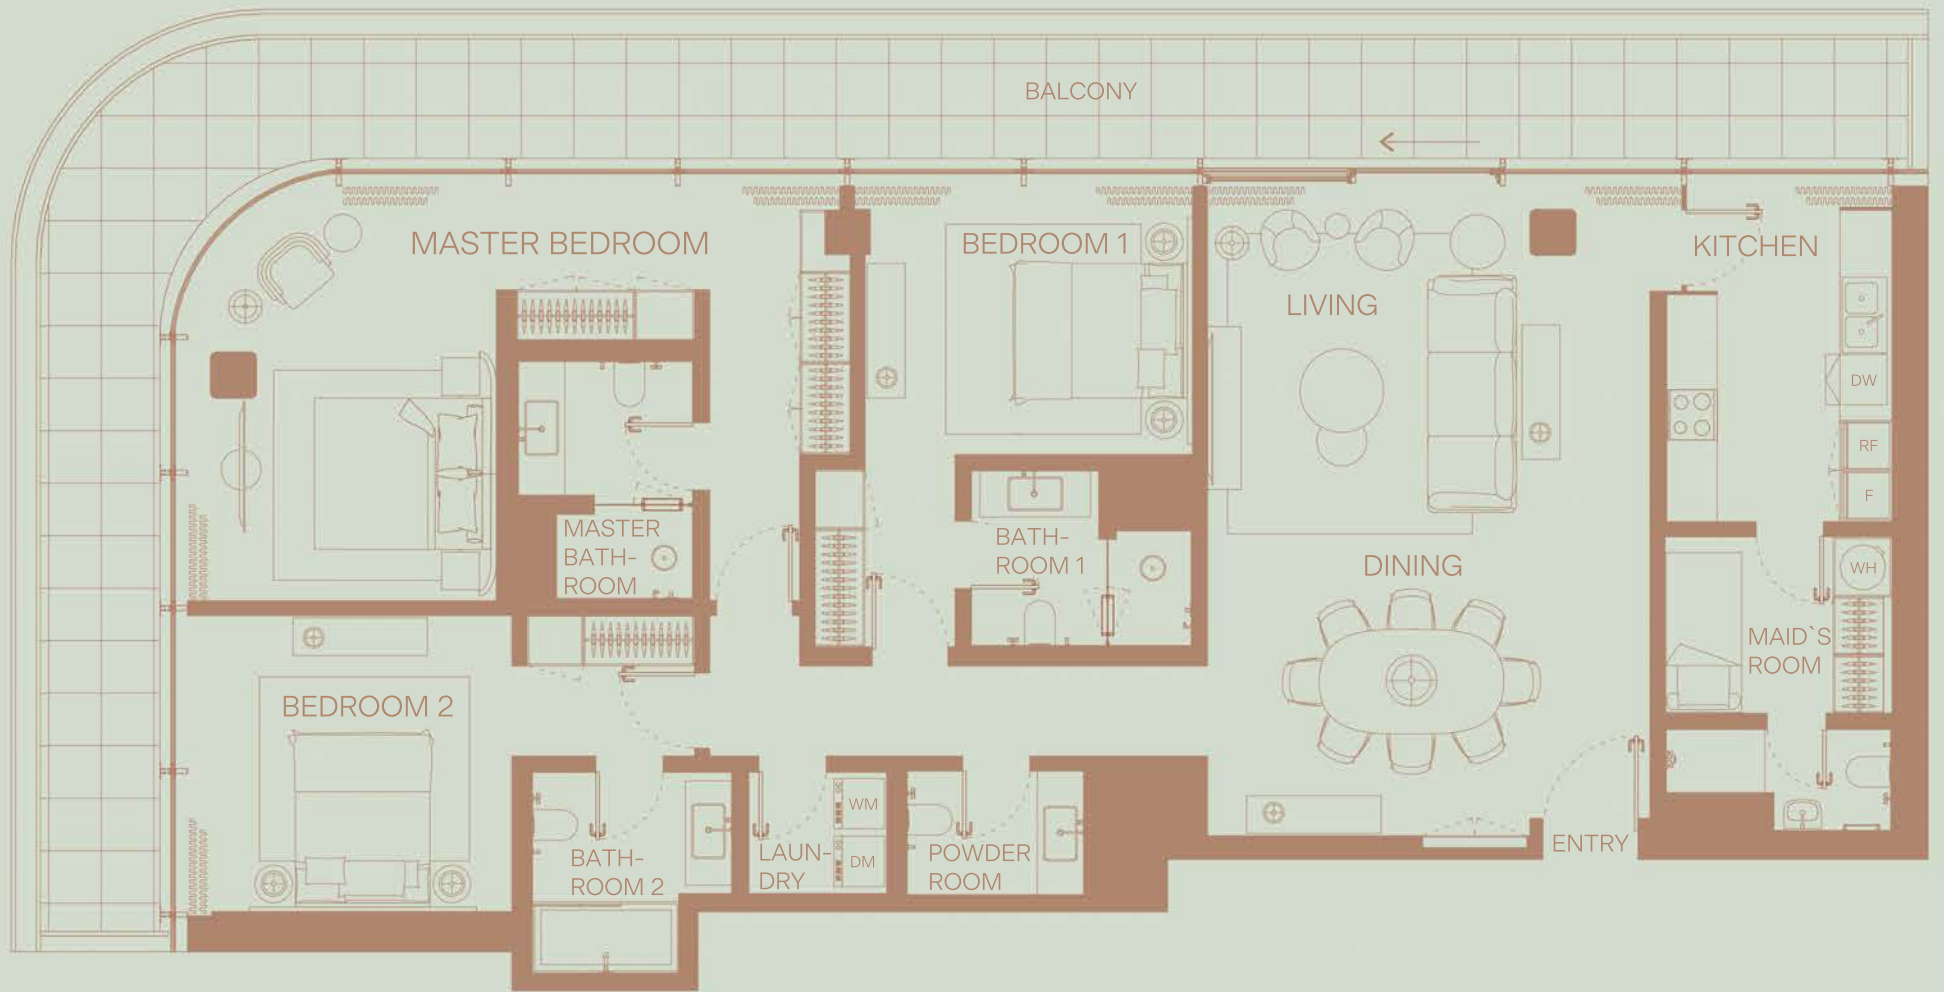

504

3 BEDROOM
Floor 5
Skyline View

TOTAL AREA: 2405 sqft
Internal area: 1870 sqft
External area: 535 sqft