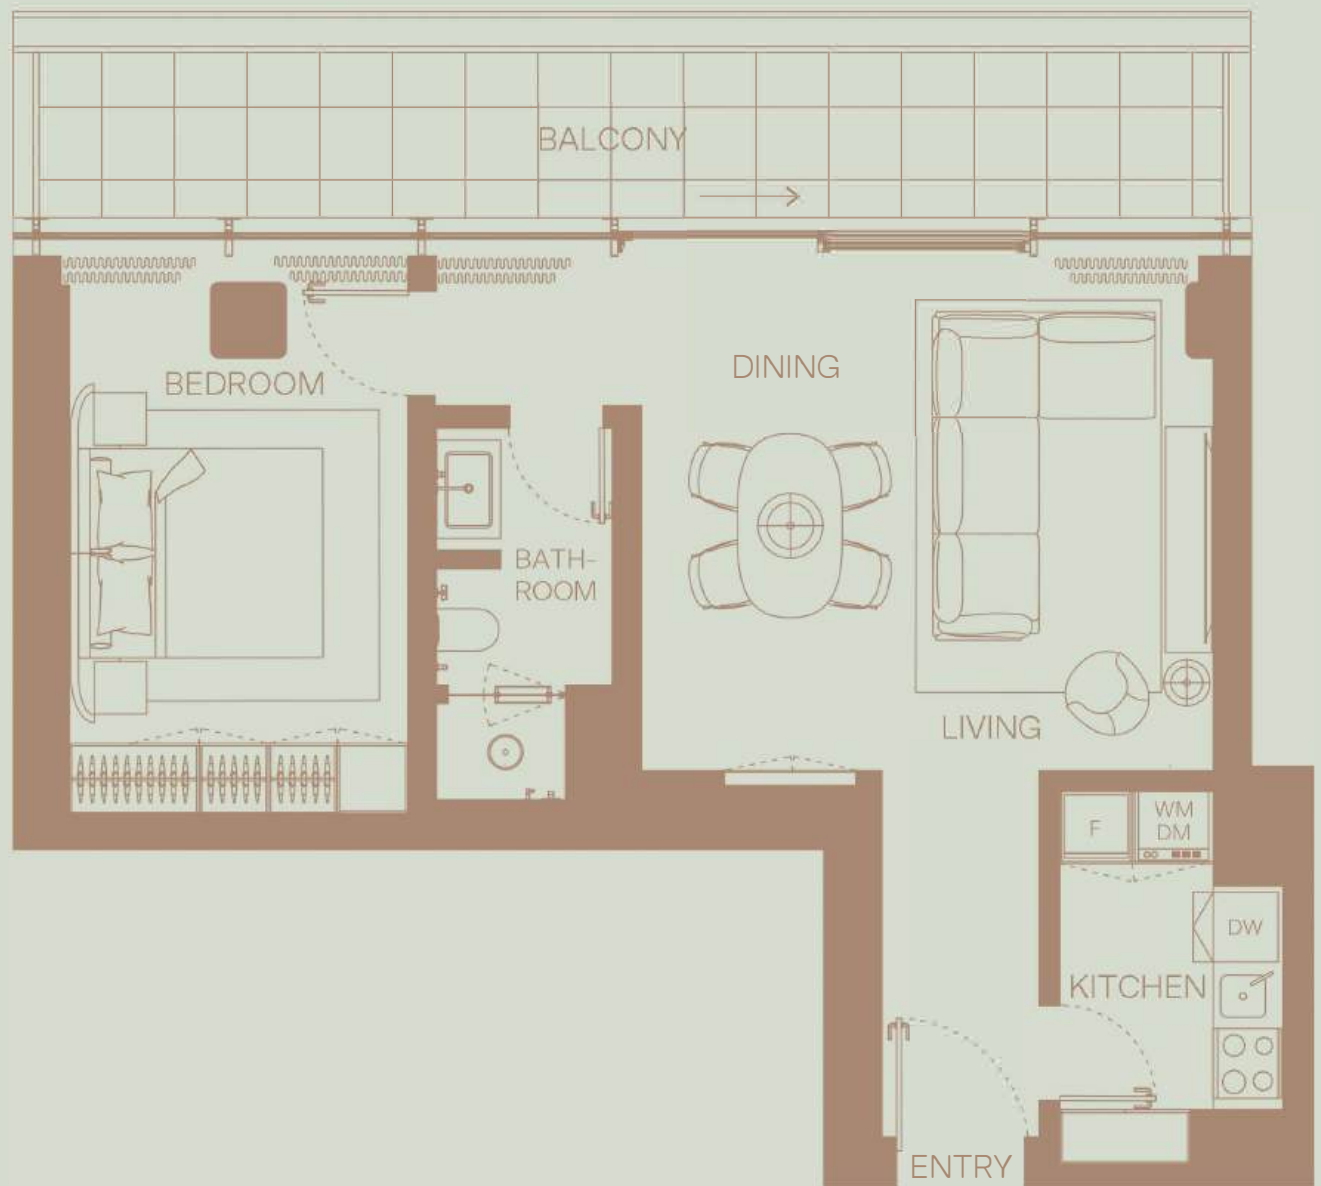

1 BEDROOM
Floor 1
Community View

TOTAL AREA: 833 sqft
Internal area: 658 sqft
External area: 175 sqft