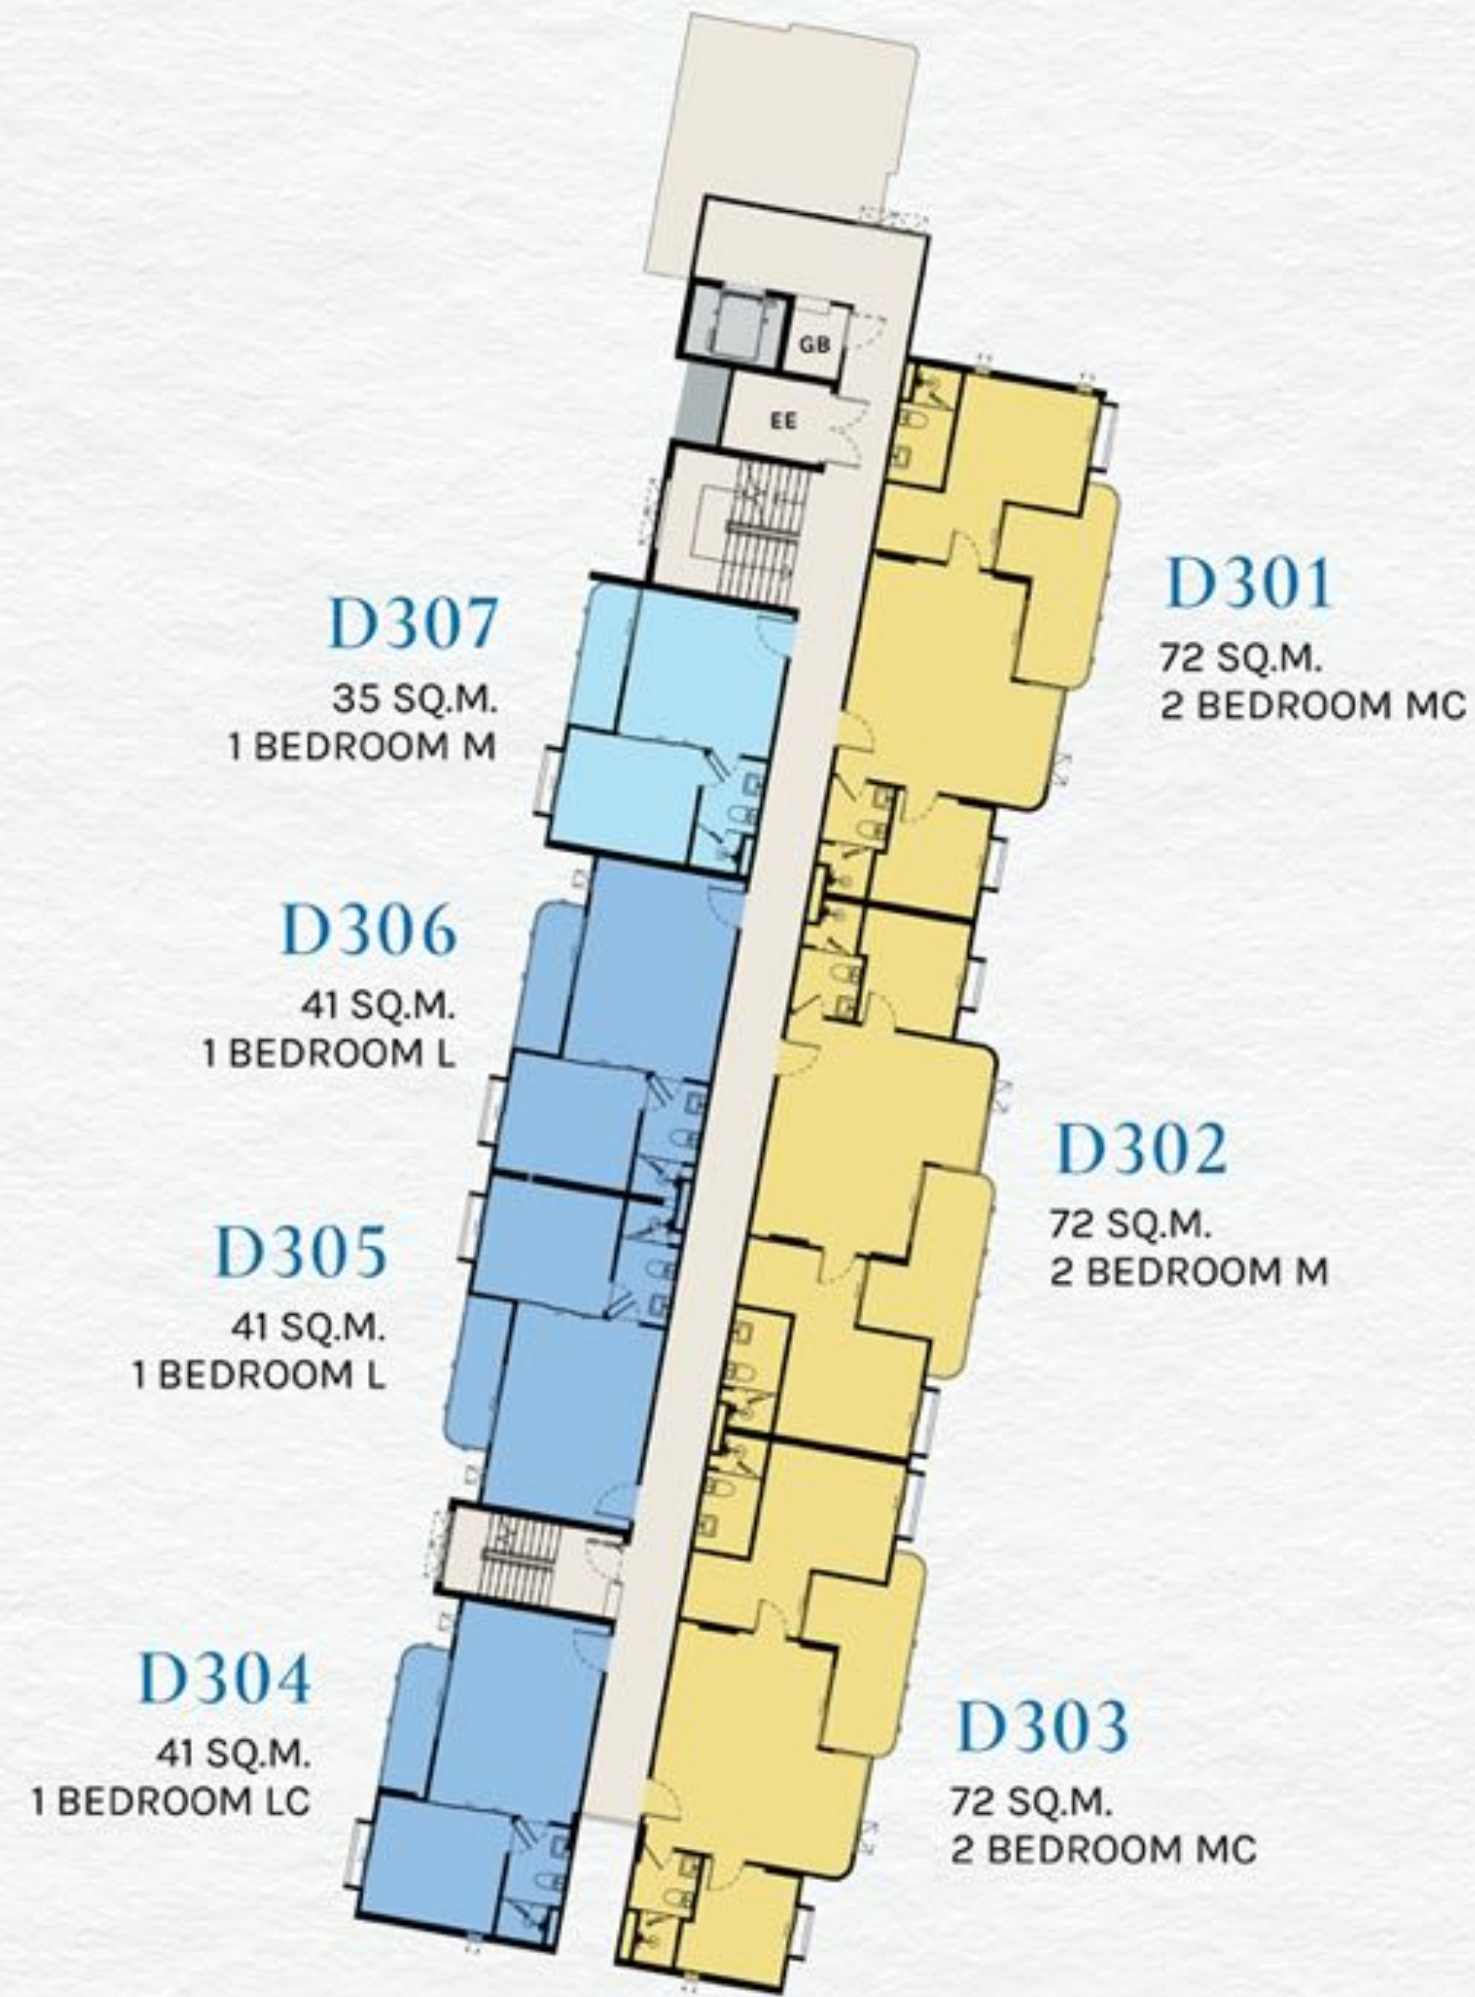

B207
56 SQ.M.
1 BED PLUS MC

B202
51 SQ.M.
1 BED PLUS S

B208
56 SQ.M.
1 BED PLUS M

B201
31 SQ.M.
1 BEDROOM S

B209
56 SQ.M.
1 BED PLUS M

B210
31 SQ.M.
1 BEDROOM S

GYM

EE

*COMPANY RESERVES THE RIGHT TO AMEND THE TERMS AND CONDITIONS, AT ANY TIME WITHOUT PRIOR NOTICE.

BUILDING D | 2ND FLOOR

- S
M
L
XL
1 BEDROOM
- S
M
1 BEDROOM PLUS
- S
M
L
XL
2 BEDROOM

*COMPANY RESERVES THE RIGHT TO AMEND THE TERMS AND CONDITIONS, AT ANY TIME WITHOUT PRIOR NOTICE.

BUILDING D

3RD FLOOR

S	M	L	XL	1 BEDROOM
		S	M	1 BEDROOM PLUS
S	M	L	XL	2 BEDROOM

*COMPANY RESERVES THE RIGHT TO AMEND THE TERMS AND CONDITIONS, AT ANY TIME WITHOUT PRIOR NOTICE.

BUILDING D

4TH FLOOR

S	M	L	XL	1 BEDROOM
		S	M	1 BEDROOM PLUS
S	M	L	XL	2 BEDROOM