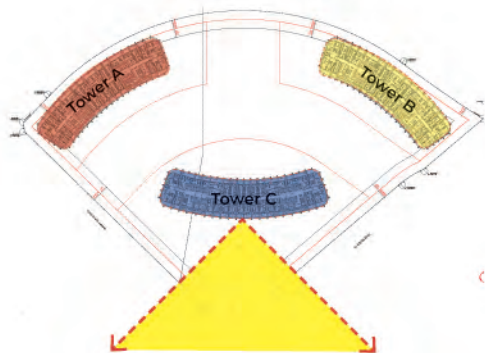

BINGHATTI
SKYRISE

[VIEW ANALYSIS](#)

<https://maps.app.goo.gl/HNPGbBua8TFq69rx8>

SITE LOCATION : <https://maps.app.goo.gl/FAatUb4LAnMLWFHf8>

SITE LOCATION : <https://maps.app.goo.gl/FAatUb4LAnMLWFHf8>

SITE LOCATION : <https://maps.app.goo.gl/FAatUb4LAnMLWFHf8>

1. Burj Khalifa View
2. Full Amenity View

1. Artificial Beach
2. Main Road

SITE LOCATION : <https://maps.app.goo.gl/FAatUb4LAnMLWFHf8>

3RD FLOOR BALCONIES

3RD FLOOR BALCONIES

1. Artificial beach
2. Main Road