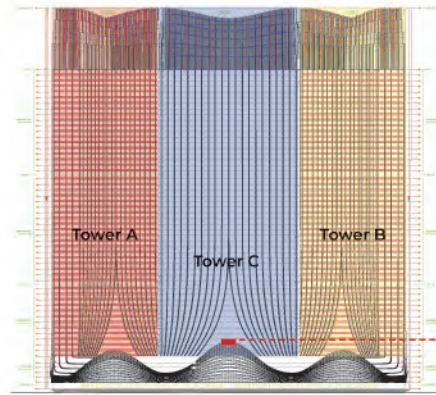

BINGHATTI
SKYRISE

[VIEW ANALYSIS](#)

<https://maps.app.goo.gl/HNPGbBua8TFq69rx8>

SITE LOCATION : <https://maps.app.goo.gl/FAatUb4LAnMLWFHf8>

SITE LOCATION : <https://maps.app.goo.gl/FAatUb4LAnMLWFHf8>

SITE LOCATION : <https://maps.app.goo.gl/FAatUb4LAnMLWFHf8>

1. Burj Khalifa View
2. Full Amenity View

1. Artificial Beach
2. Main Road

SITE LOCATION : <https://maps.app.goo.gl/FAatUb4LAnMLWFHf8>

3RD FLOOR BALCONIES

3RD FLOOR BALCONIES

1. Artificial beach
2. Main Road