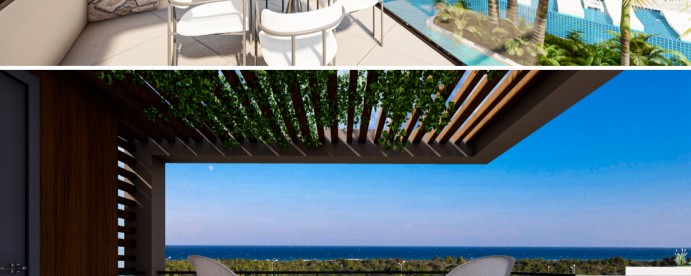

INTERIOR

HALKEN
İNŞAAT

0 392 444 48 48