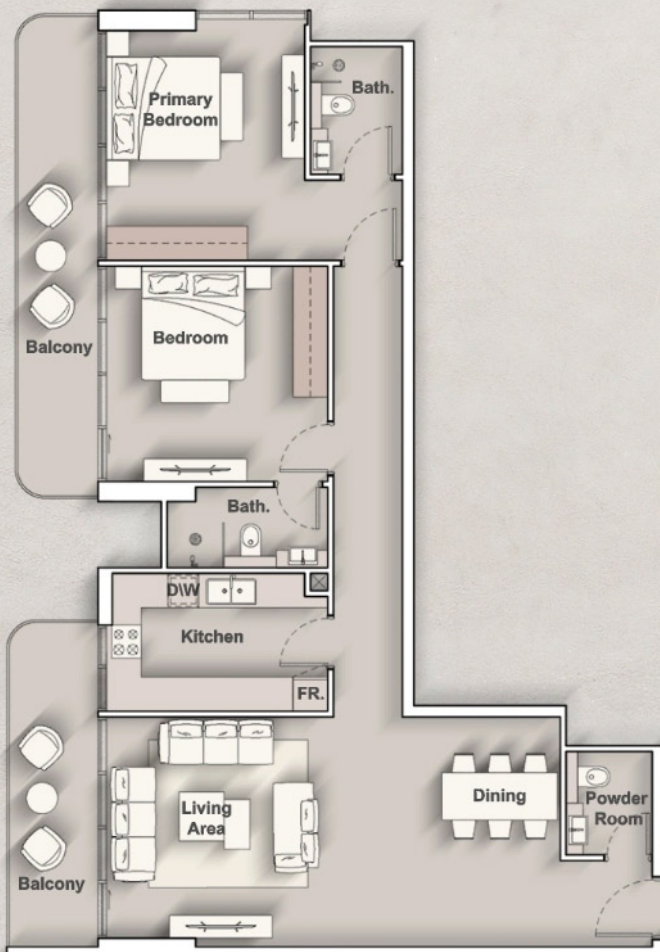

Iraz Creek View

14th FLOOR

14th FLOOR

1st Floor

2nd - 3rd Floor

4th - 13th Floor

1st Floor

2nd - 3rd Floor

4th - 13th Floor

2nd - 3rd Floor

Internal Living Area : **812.24 Sq. Ft.**
 Outdoor Living Area : **298.27 Sq. Ft.**
 Total Living Area : **1110.51 Sq. Ft.**

2nd - 3rd Floor

1st Floor

4th - 13th Floor

2nd - 3rd Floor

2nd - 3rd Floor

1st Floor

2nd - 3rd Floor

4th - 13th Floor

1st Floor

2nd - 3rd Floor

4th - 13th Floor

2nd - 3rd Floor

1st Floor

2nd - 3rd Floor

4th - 13th Floor

4th - 13th Floor