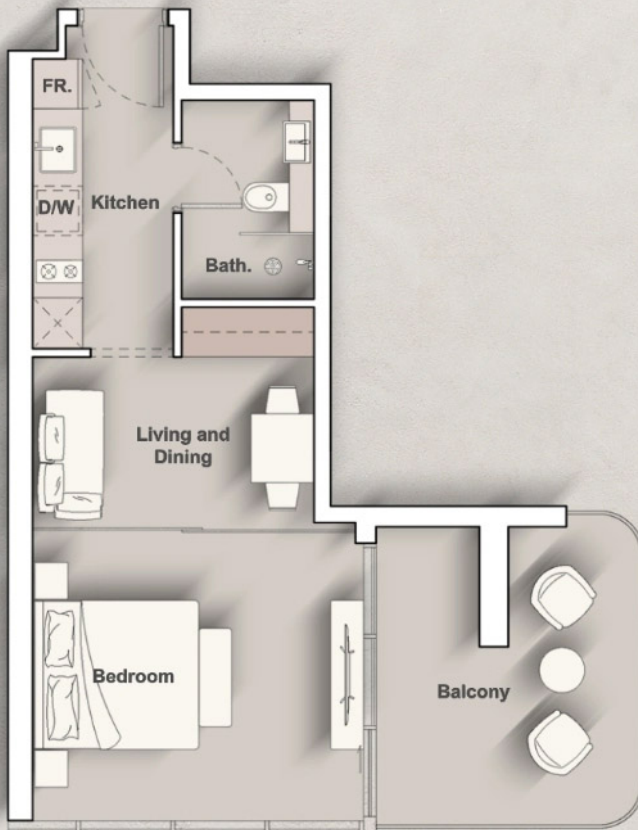

Iraz Creek View

14th FLOOR

14th FLOOR

1st Floor

2nd - 3rd Floor

4th - 13th Floor

1st Floor

2nd - 3rd Floor

4th - 13th Floor

2nd - 3rd Floor

Internal Living Area : **812.24 Sq. Ft.**
 Outdoor Living Area : **298.27 Sq. Ft.**
 Total Living Area : **1110.51 Sq. Ft.**

2nd - 3rd Floor

1st Floor

4th - 13th Floor

2nd - 3rd Floor

2nd - 3rd Floor

1st Floor

2nd - 3rd Floor

4th - 13th Floor

1st Floor

2nd - 3rd Floor

4th - 13th Floor

2nd - 3rd Floor

1st Floor

2nd - 3rd Floor

4th - 13th Floor

4th - 13th Floor