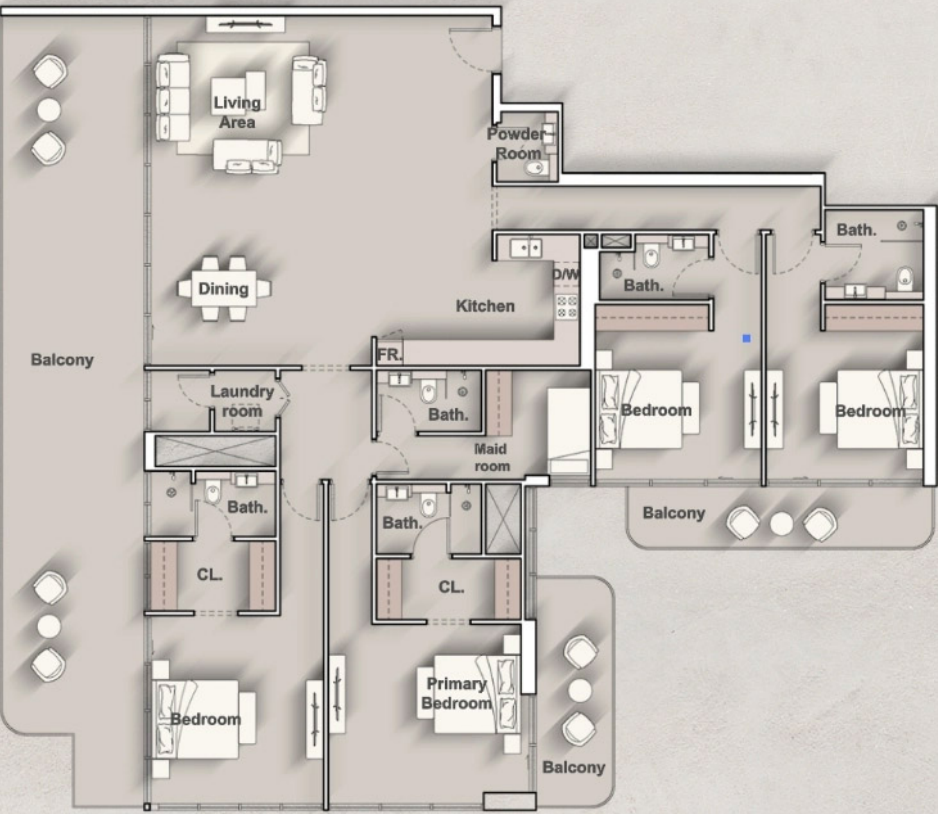

Iraz Creek View

14th FLOOR

14th FLOOR

1st Floor

2nd - 3rd Floor

4th - 13th Floor

1st Floor

2nd - 3rd Floor

4th - 13th Floor

2nd - 3rd Floor

Internal Living Area : **812.24 Sq. Ft.**
 Outdoor Living Area : **298.27 Sq. Ft.**
 Total Living Area : **1110.51 Sq. Ft.**

2nd - 3rd Floor

1st Floor

4th - 13th Floor

2nd - 3rd Floor

2nd - 3rd Floor

1st Floor

2nd - 3rd Floor

4th - 13th Floor

1st Floor

2nd - 3rd Floor

4th - 13th Floor

2nd - 3rd Floor

1st Floor

2nd - 3rd Floor

4th - 13th Floor

4th - 13th Floor