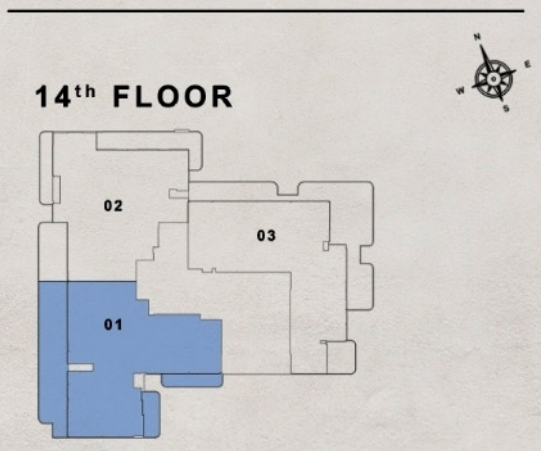

Iraz Creek View

14th FLOOR

14th FLOOR

1st Floor

2nd - 3rd Floor

4th - 13th Floor

1st Floor

2nd - 3rd Floor

4th - 13th Floor

2nd - 3rd Floor

Internal Living Area : **812.24 Sq. Ft.**
 Outdoor Living Area : **298.27 Sq. Ft.**
 Total Living Area : **1110.51 Sq. Ft.**

2nd - 3rd Floor

1st Floor

4th - 13th Floor

2nd - 3rd Floor

2nd - 3rd Floor

1st Floor

2nd - 3rd Floor

4th - 13th Floor

1st Floor

2nd - 3rd Floor

4th - 13th Floor

2nd - 3rd Floor

1st Floor

2nd - 3rd Floor

4th - 13th Floor

4th - 13th Floor