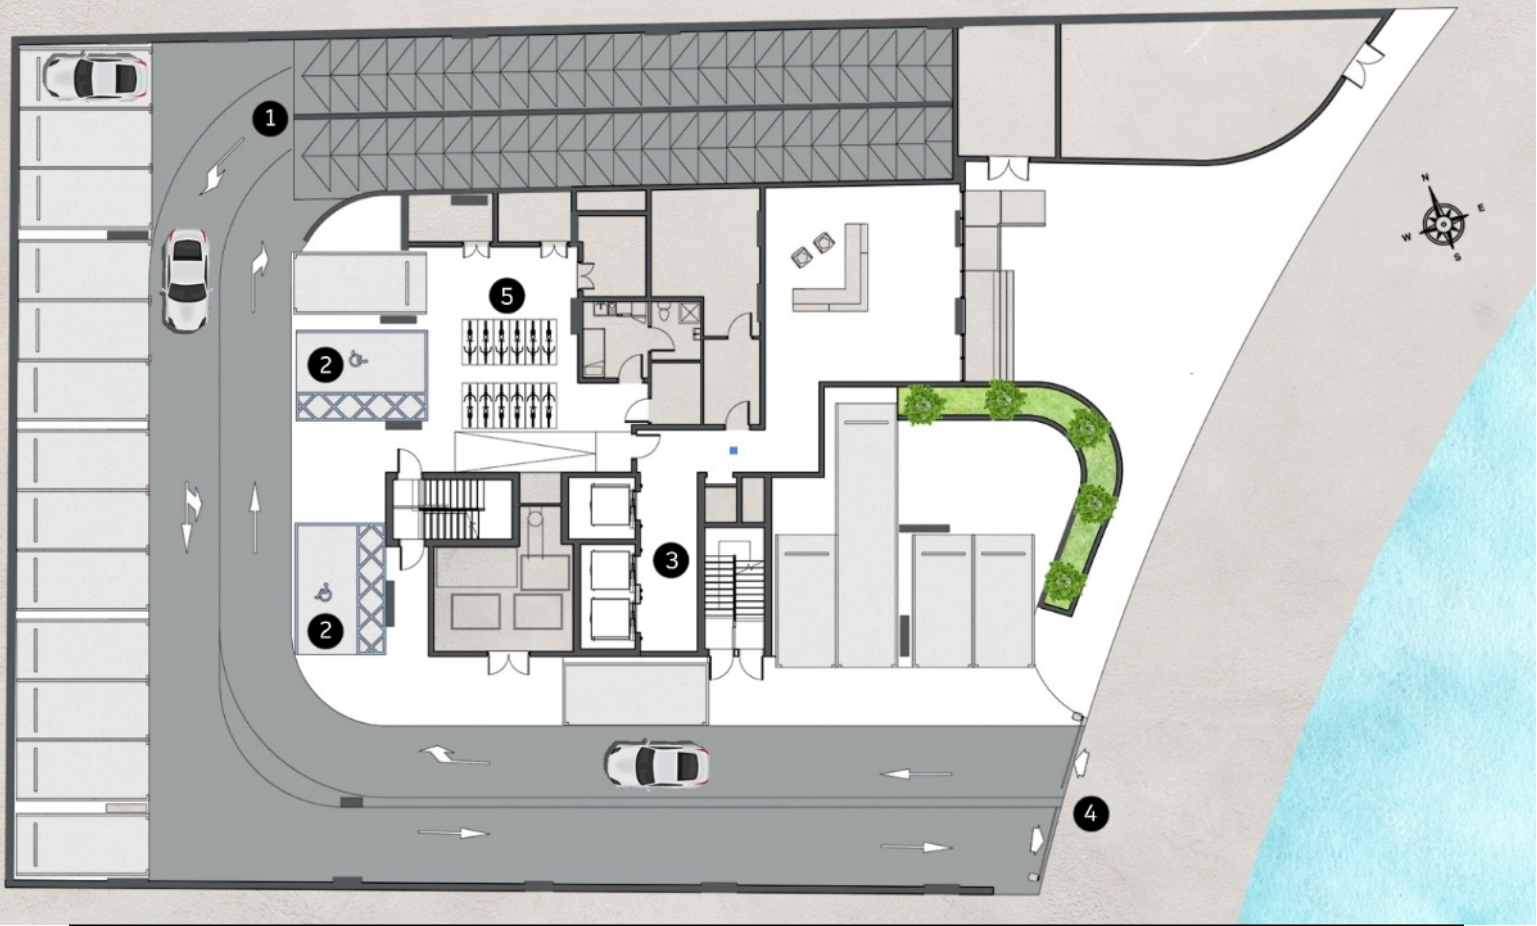

Iraz Creek View

14th FLOOR

14th FLOOR

1st Floor

2nd - 3rd Floor

4th - 13th Floor

1st Floor

2nd - 3rd Floor

4th - 13th Floor

2nd - 3rd Floor

Internal Living Area : **812.24 Sq. Ft.**
 Outdoor Living Area : **298.27 Sq. Ft.**
 Total Living Area : **1110.51 Sq. Ft.**

2nd - 3rd Floor

1st Floor

4th - 13th Floor

2nd - 3rd Floor

2nd - 3rd Floor

1st Floor

2nd - 3rd Floor

4th - 13th Floor

1st Floor

2nd - 3rd Floor

4th - 13th Floor

2nd - 3rd Floor

1st Floor

2nd - 3rd Floor

4th - 13th Floor

4th - 13th Floor