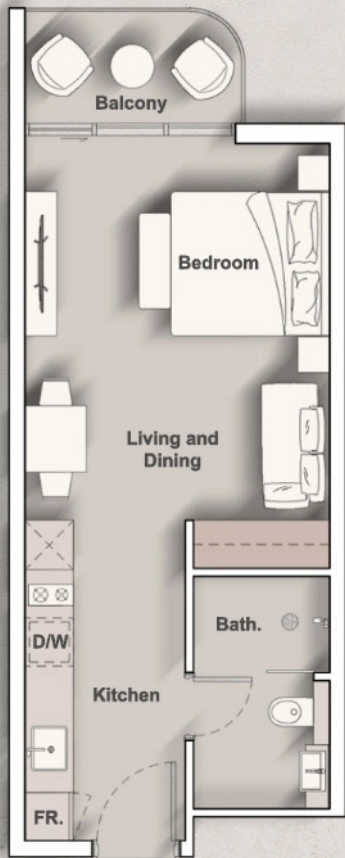

Iraz Creek View

14th FLOOR

14th FLOOR

1st Floor

2nd - 3rd Floor

4th - 13th Floor

1st Floor

2nd - 3rd Floor

4th - 13th Floor

2nd - 3rd Floor

Internal Living Area : **812.24 Sq. Ft.**
 Outdoor Living Area : **298.27 Sq. Ft.**
 Total Living Area : **1110.51 Sq. Ft.**

2nd - 3rd Floor

1st Floor

4th - 13th Floor

2nd - 3rd Floor

2nd - 3rd Floor

1st Floor

2nd - 3rd Floor

4th - 13th Floor

1st Floor

2nd - 3rd Floor

4th - 13th Floor

2nd - 3rd Floor

1st Floor

2nd - 3rd Floor

4th - 13th Floor

4th - 13th Floor