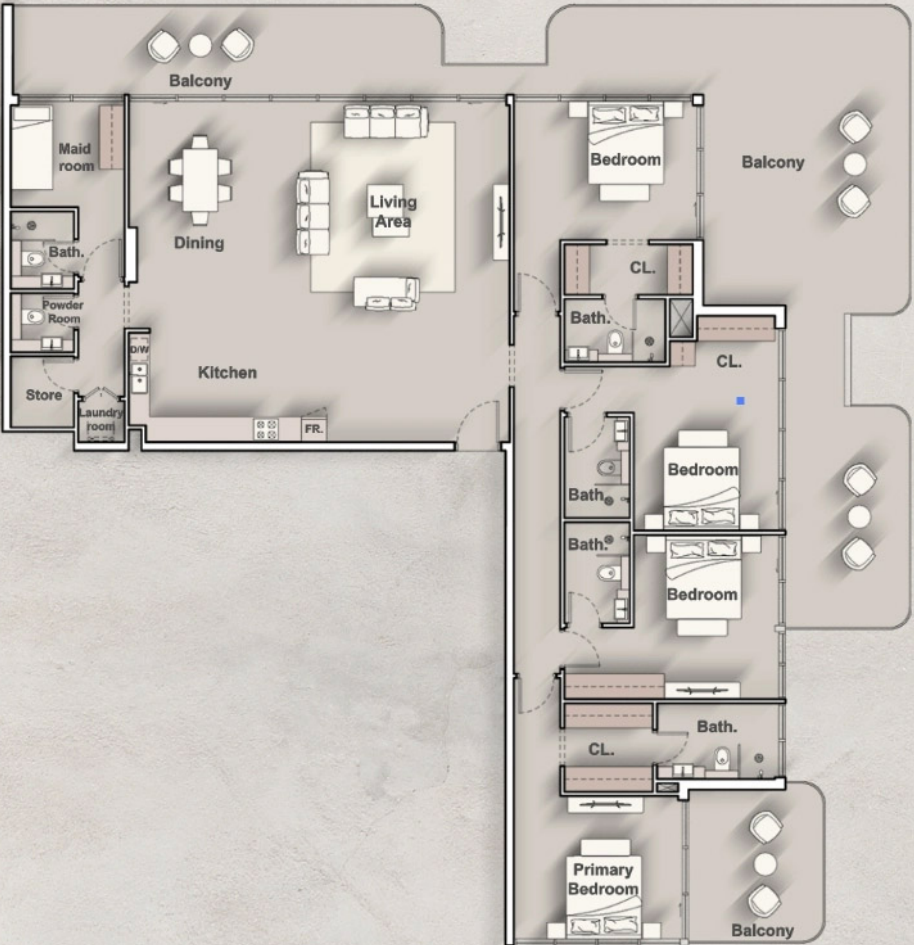

Iraz Creek View

14th FLOOR

14th FLOOR

1st Floor

2nd - 3rd Floor

4th - 13th Floor

1st Floor

2nd - 3rd Floor

4th - 13th Floor

2nd - 3rd Floor

Internal Living Area : **812.24 Sq. Ft.**
 Outdoor Living Area : **298.27 Sq. Ft.**
 Total Living Area : **1110.51 Sq. Ft.**

2nd - 3rd Floor

1st Floor

4th - 13th Floor

2nd - 3rd Floor

2nd - 3rd Floor

1st Floor

2nd - 3rd Floor

4th - 13th Floor

1st Floor

2nd - 3rd Floor

4th - 13th Floor

2nd - 3rd Floor

1st Floor

2nd - 3rd Floor

4th - 13th Floor

4th - 13th Floor