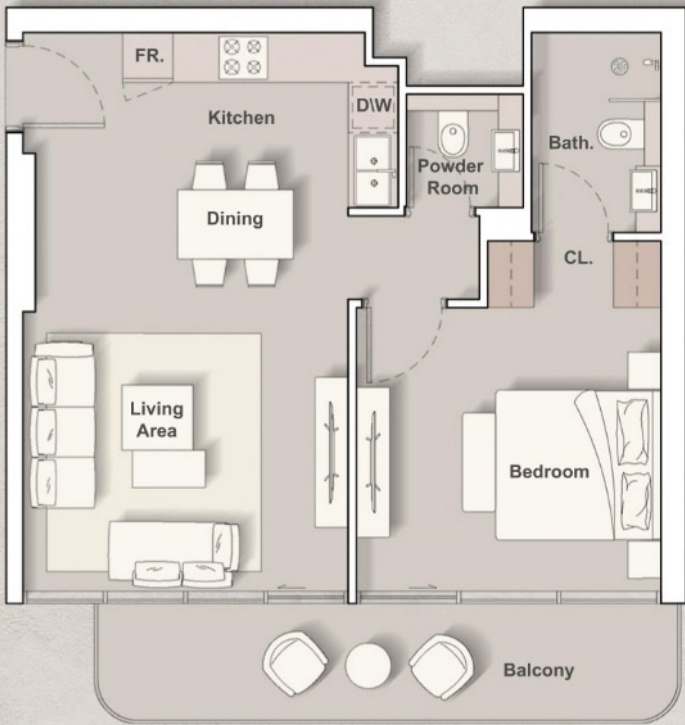

Iraz Creek View

14th FLOOR

14th FLOOR

1st Floor

2nd - 3rd Floor

4th - 13th Floor

1st Floor

2nd - 3rd Floor

4th - 13th Floor

2nd - 3rd Floor

Internal Living Area : **812.24 Sq. Ft.**
 Outdoor Living Area : **298.27 Sq. Ft.**
 Total Living Area : **1110.51 Sq. Ft.**

2nd - 3rd Floor

1st Floor

4th - 13th Floor

2nd - 3rd Floor

2nd - 3rd Floor

1st Floor

2nd - 3rd Floor

4th - 13th Floor

1st Floor

2nd - 3rd Floor

4th - 13th Floor

2nd - 3rd Floor

1st Floor

2nd - 3rd Floor

4th - 13th Floor

4th - 13th Floor