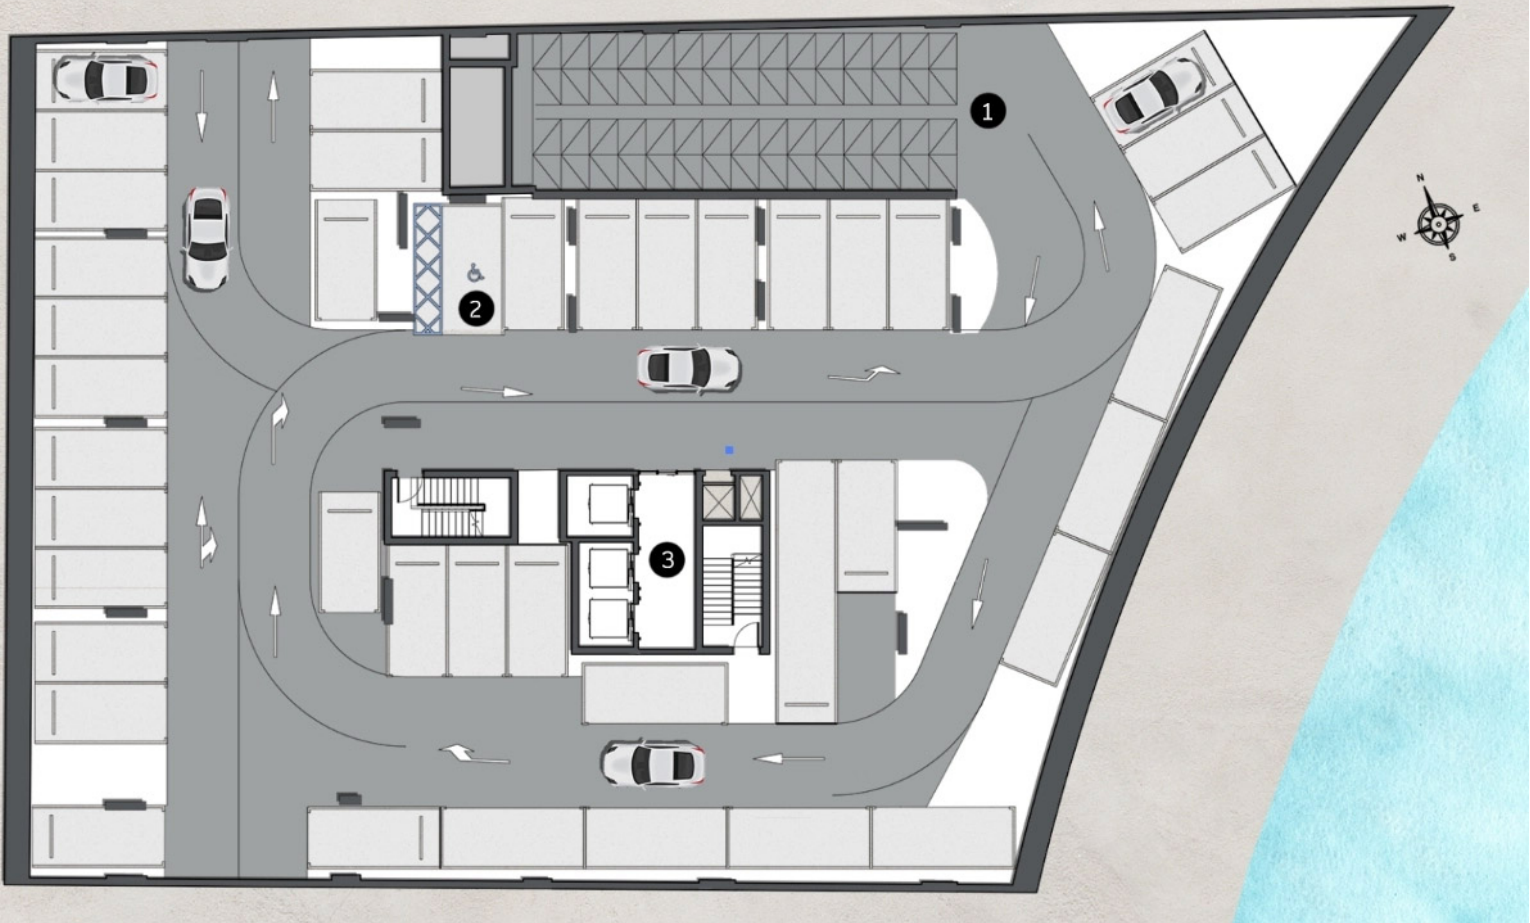

Iraz Creek View

14th FLOOR

14th FLOOR

1st Floor

2nd - 3rd Floor

4th - 13th Floor

1st Floor

2nd - 3rd Floor

4th - 13th Floor

2nd - 3rd Floor

Internal Living Area : **812.24 Sq. Ft.**
 Outdoor Living Area : **298.27 Sq. Ft.**
 Total Living Area : **1110.51 Sq. Ft.**

2nd - 3rd Floor

1st Floor

4th - 13th Floor

2nd - 3rd Floor