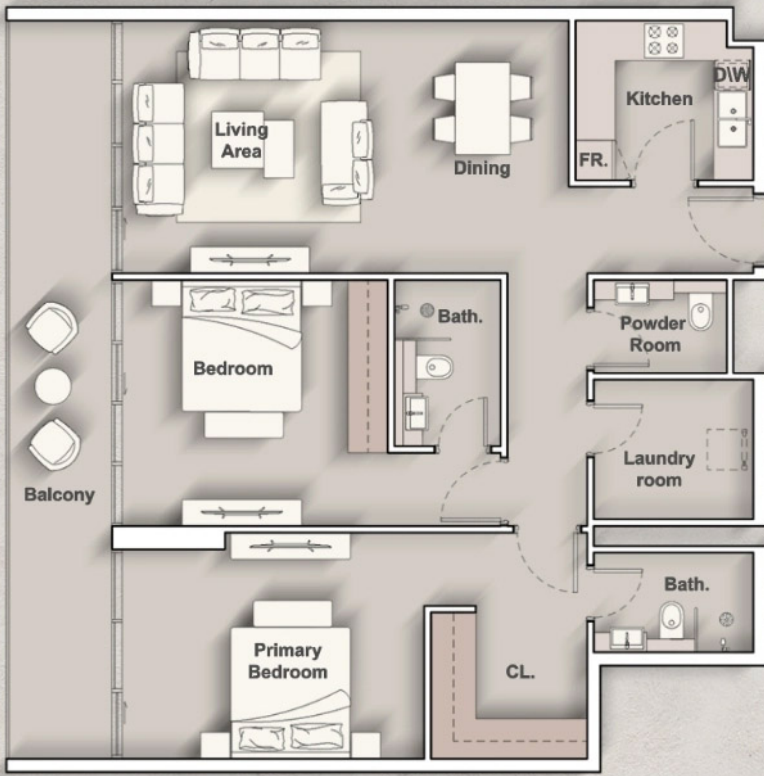

Iraz Creek View

14th FLOOR

14th FLOOR

1st Floor

2nd - 3rd Floor

4th - 13th Floor

1st Floor

2nd - 3rd Floor

4th - 13th Floor

2nd - 3rd Floor

Internal Living Area : **812.24 Sq. Ft.**
 Outdoor Living Area : **298.27 Sq. Ft.**
 Total Living Area : **1110.51 Sq. Ft.**

2nd - 3rd Floor

1st Floor

4th - 13th Floor

2nd - 3rd Floor

2nd - 3rd Floor

1st Floor

2nd - 3rd Floor

4th - 13th Floor

1st Floor

2nd - 3rd Floor

4th - 13th Floor

2nd - 3rd Floor

1st Floor

2nd - 3rd Floor

4th - 13th Floor

4th - 13th Floor