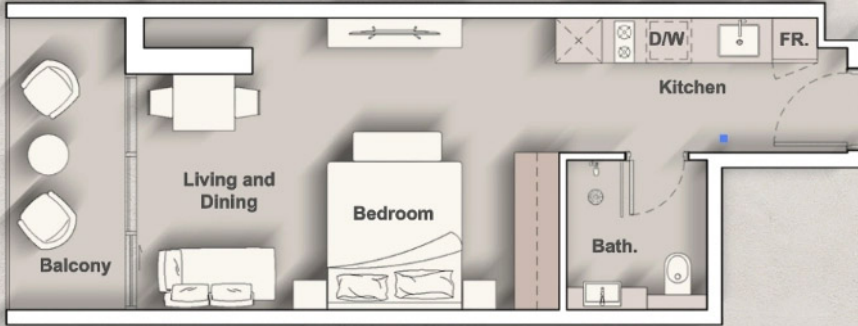

Iraz Creek View

14th FLOOR

14th FLOOR

1st Floor

2nd - 3rd Floor

4th - 13th Floor

1st Floor

2nd - 3rd Floor

4th - 13th Floor

2nd - 3rd Floor

Internal Living Area : **812.24 Sq. Ft.**
 Outdoor Living Area : **298.27 Sq. Ft.**
 Total Living Area : **1110.51 Sq. Ft.**

2nd - 3rd Floor

1st Floor

4th - 13th Floor

2nd - 3rd Floor

2nd - 3rd Floor

1st Floor

2nd - 3rd Floor

4th - 13th Floor

1st Floor

2nd - 3rd Floor

4th - 13th Floor

2nd - 3rd Floor

1st Floor

2nd - 3rd Floor

4th - 13th Floor

4th - 13th Floor