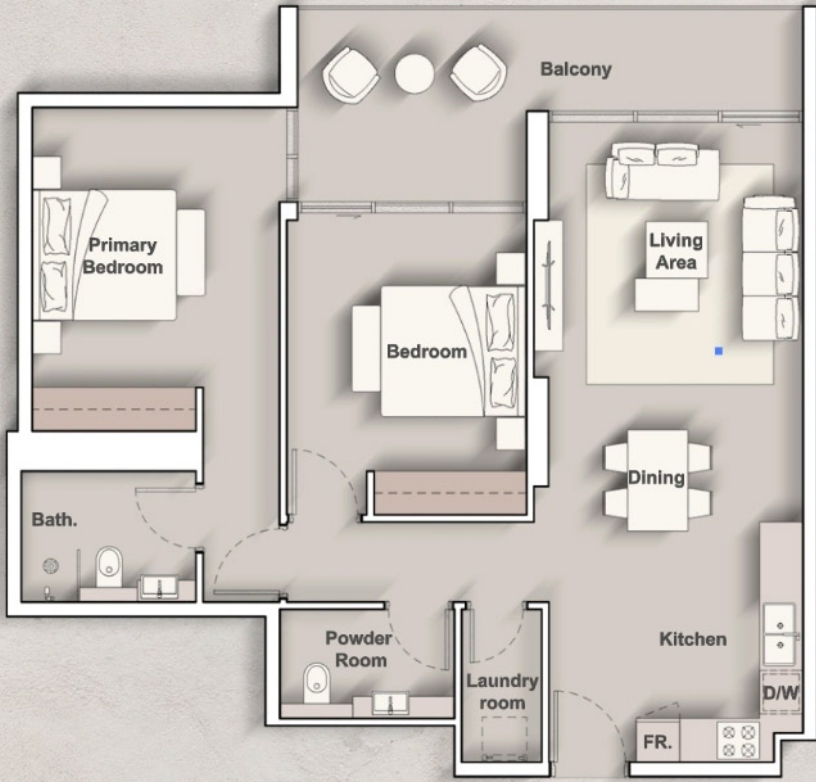

Iraz Creek View

14th FLOOR

14th FLOOR

1st Floor

2nd - 3rd Floor

4th - 13th Floor

1st Floor

2nd - 3rd Floor

4th - 13th Floor

2nd - 3rd Floor

Internal Living Area : **812.24 Sq. Ft.**
 Outdoor Living Area : **298.27 Sq. Ft.**
 Total Living Area : **1110.51 Sq. Ft.**

2nd - 3rd Floor

1st Floor

4th - 13th Floor

2nd - 3rd Floor

2nd - 3rd Floor

1st Floor

2nd - 3rd Floor

4th - 13th Floor

1st Floor

2nd - 3rd Floor

4th - 13th Floor

2nd - 3rd Floor

1st Floor

2nd - 3rd Floor

4th - 13th Floor

4th - 13th Floor