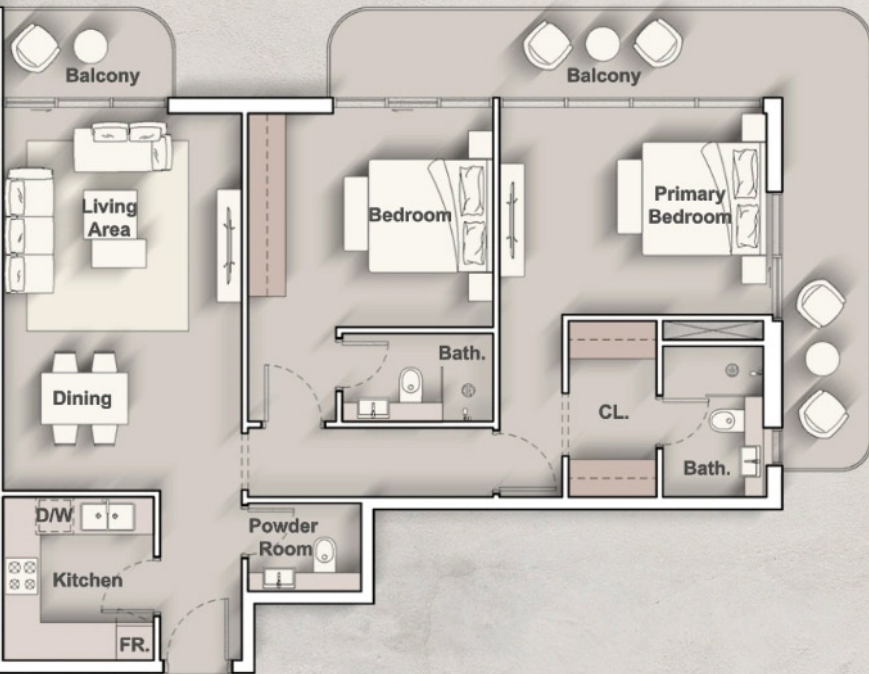

Iraz Creek View

14th FLOOR

14th FLOOR

1st Floor

2nd - 3rd Floor

4th - 13th Floor

1st Floor

2nd - 3rd Floor

4th - 13th Floor

2nd - 3rd Floor

Internal Living Area : **812.24 Sq. Ft.**
 Outdoor Living Area : **298.27 Sq. Ft.**
 Total Living Area : **1110.51 Sq. Ft.**

2nd - 3rd Floor

1st Floor

4th - 13th Floor

2nd - 3rd Floor

2nd - 3rd Floor

1st Floor

2nd - 3rd Floor

4th - 13th Floor

1st Floor

2nd - 3rd Floor

4th - 13th Floor

2nd - 3rd Floor

1st Floor

2nd - 3rd Floor

4th - 13th Floor

4th - 13th Floor