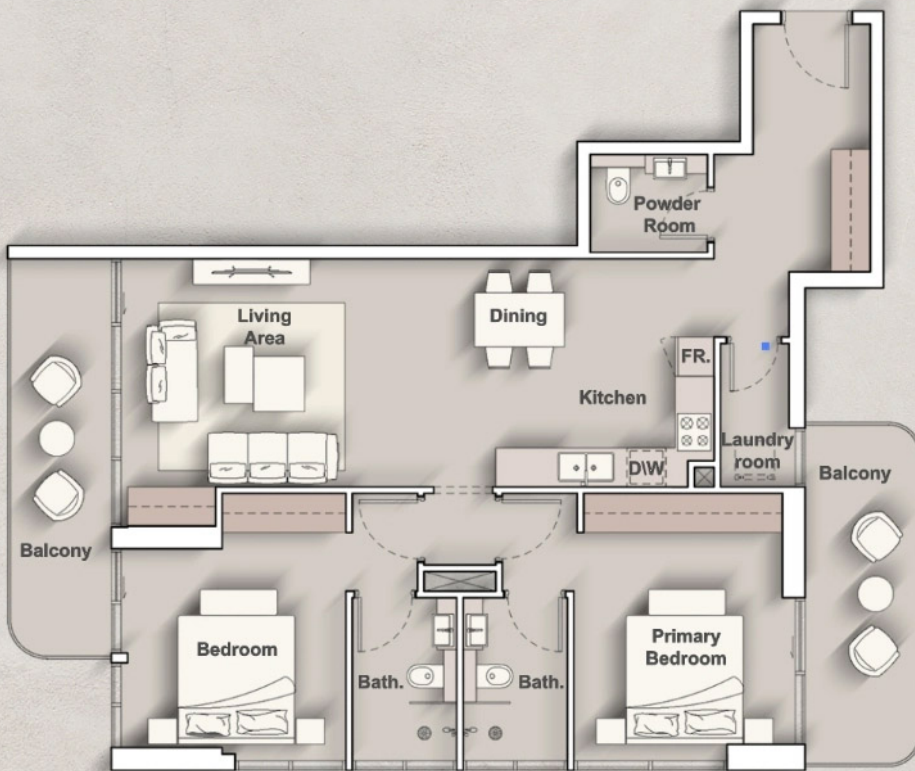

Iraz Creek View

14th FLOOR

14th FLOOR

1st Floor

2nd - 3rd Floor

4th - 13th Floor

1st Floor

2nd - 3rd Floor

4th - 13th Floor

2nd - 3rd Floor

Internal Living Area : **812.24 Sq. Ft.**
 Outdoor Living Area : **298.27 Sq. Ft.**
 Total Living Area : **1110.51 Sq. Ft.**

2nd - 3rd Floor

1st Floor

4th - 13th Floor

2nd - 3rd Floor

2nd - 3rd Floor

1st Floor

2nd - 3rd Floor

4th - 13th Floor

1st Floor

2nd - 3rd Floor

4th - 13th Floor

2nd - 3rd Floor

1st Floor

2nd - 3rd Floor

4th - 13th Floor

4th - 13th Floor