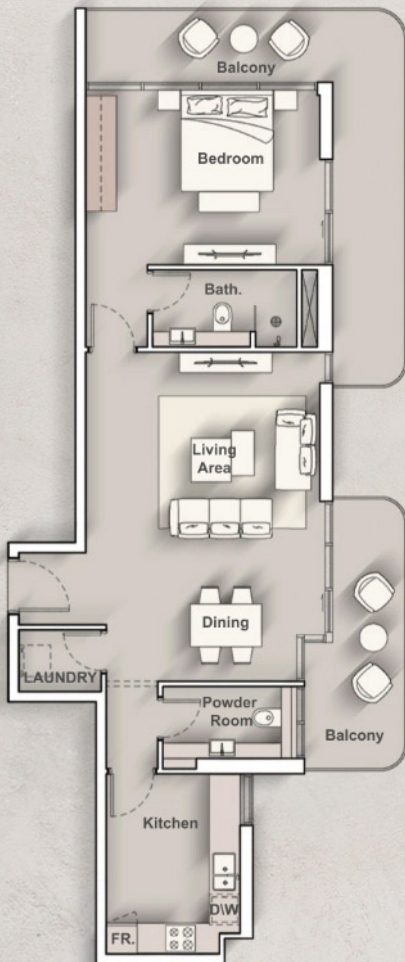

Iraz Creek View

14th FLOOR

14th FLOOR

1st Floor

2nd - 3rd Floor

4th - 13th Floor

1st Floor

2nd - 3rd Floor

4th - 13th Floor

2nd - 3rd Floor

Internal Living Area : **812.24 Sq. Ft.**
 Outdoor Living Area : **298.27 Sq. Ft.**
 Total Living Area : **1110.51 Sq. Ft.**

2nd - 3rd Floor

1st Floor

4th - 13th Floor

2nd - 3rd Floor

2nd - 3rd Floor

1st Floor

2nd - 3rd Floor

4th - 13th Floor

1st Floor

2nd - 3rd Floor

4th - 13th Floor

2nd - 3rd Floor

1st Floor

2nd - 3rd Floor

4th - 13th Floor

4th - 13th Floor