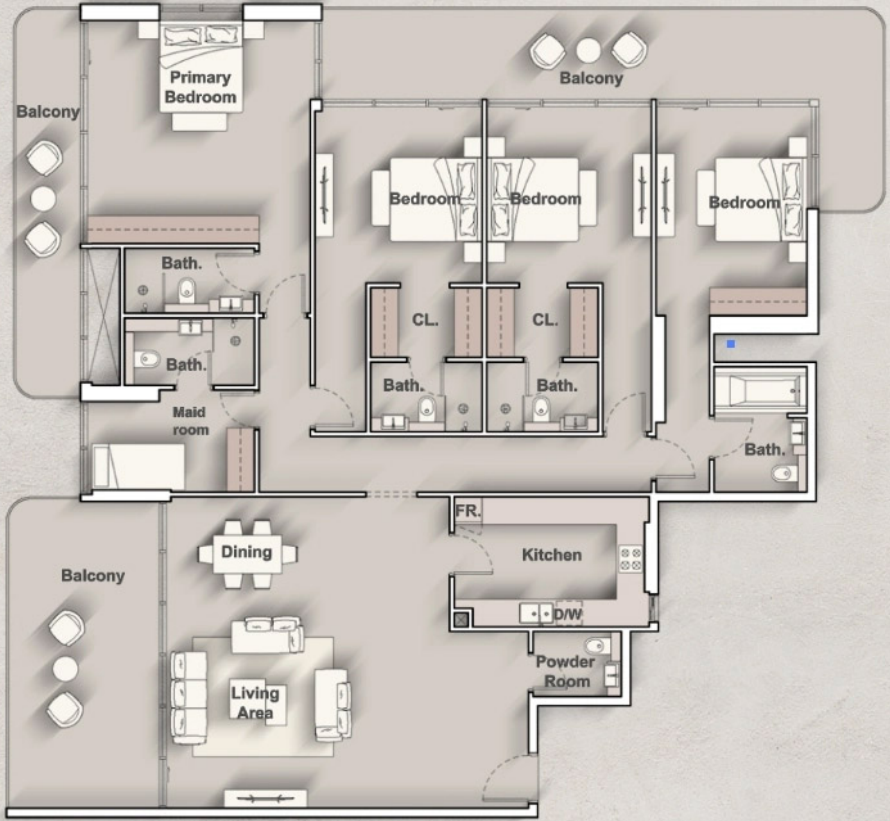

Iraz Creek View

14th FLOOR

14th FLOOR

1st Floor

2nd - 3rd Floor

4th - 13th Floor

1st Floor

2nd - 3rd Floor

4th - 13th Floor

2nd - 3rd Floor

Internal Living Area : **812.24 Sq. Ft.**
 Outdoor Living Area : **298.27 Sq. Ft.**
 Total Living Area : **1110.51 Sq. Ft.**

2nd - 3rd Floor

1st Floor

4th - 13th Floor

2nd - 3rd Floor

2nd - 3rd Floor

1st Floor

2nd - 3rd Floor

4th - 13th Floor

1st Floor

2nd - 3rd Floor

4th - 13th Floor

2nd - 3rd Floor

1st Floor

2nd - 3rd Floor

4th - 13th Floor

4th - 13th Floor