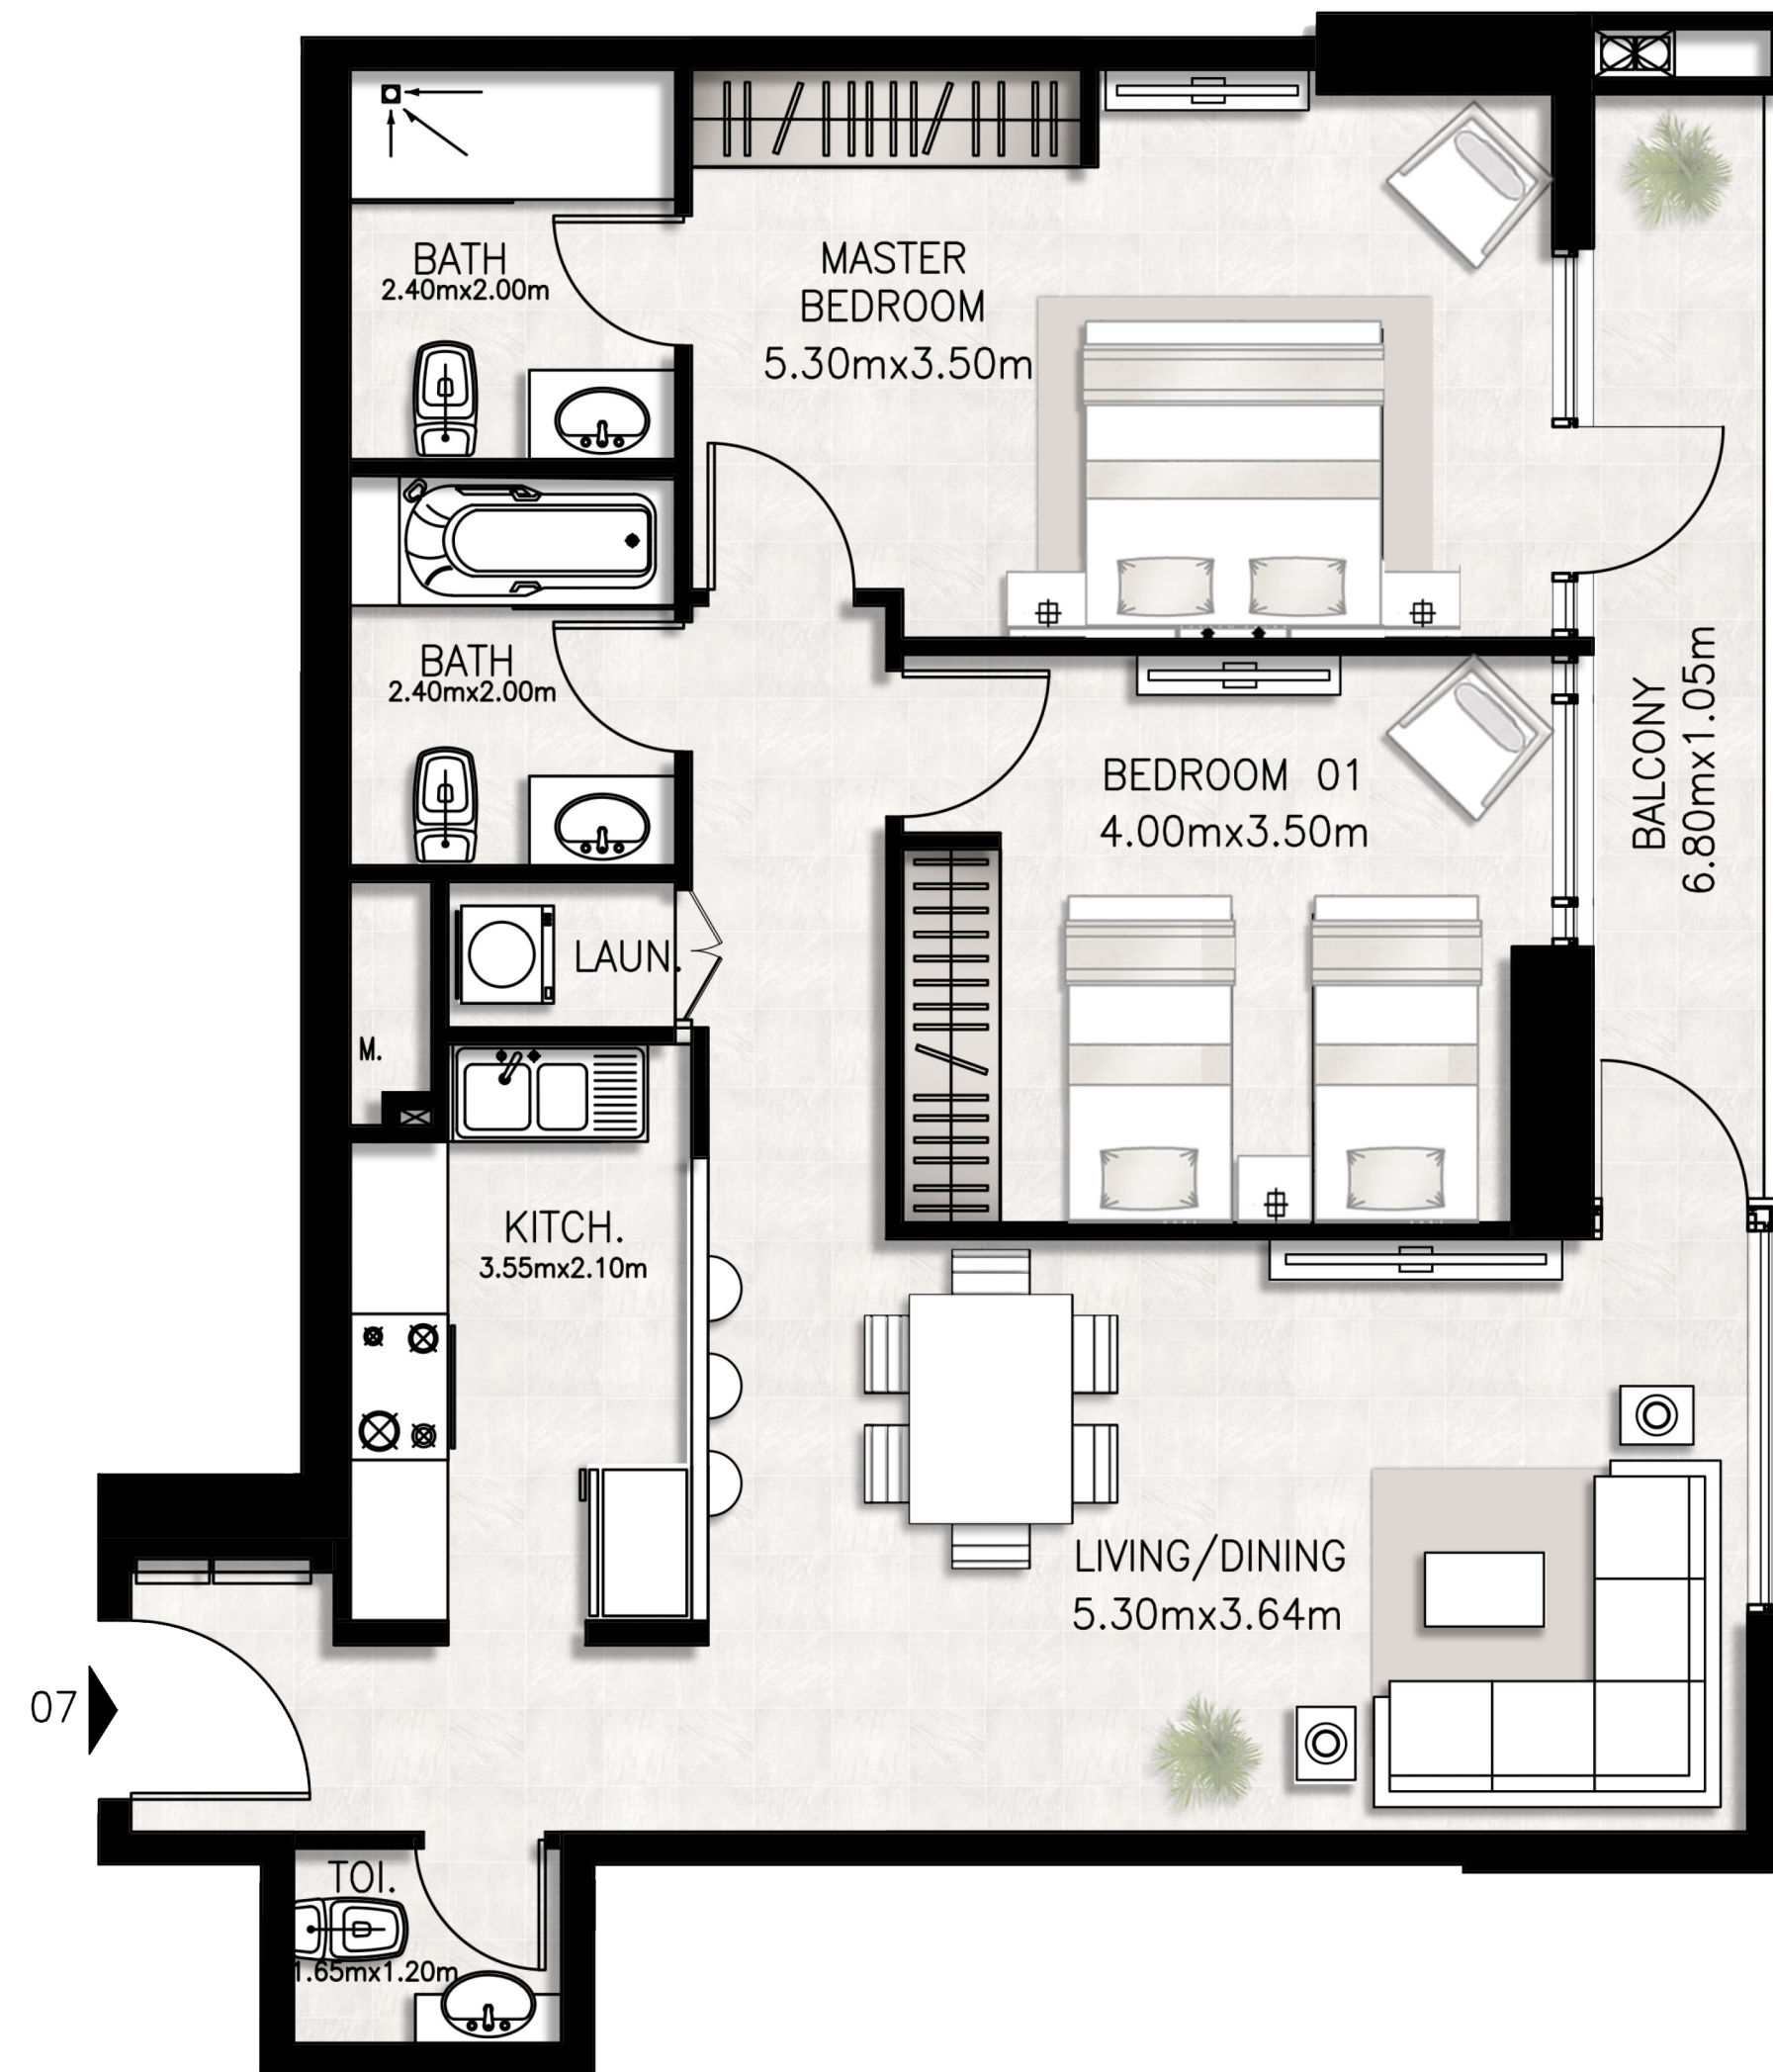

Unit 1307 / Thirteenth floor

BED / BATHS	2 BEDS / 2.5 BATHS
SUITE AREA	93.12 SQM / 1002.3 SQFT
BALCONY AREA	9.04 SQM / 97.3 SQFT
TOTAL AREA	102.16 SQM / 1099.6 SQFT