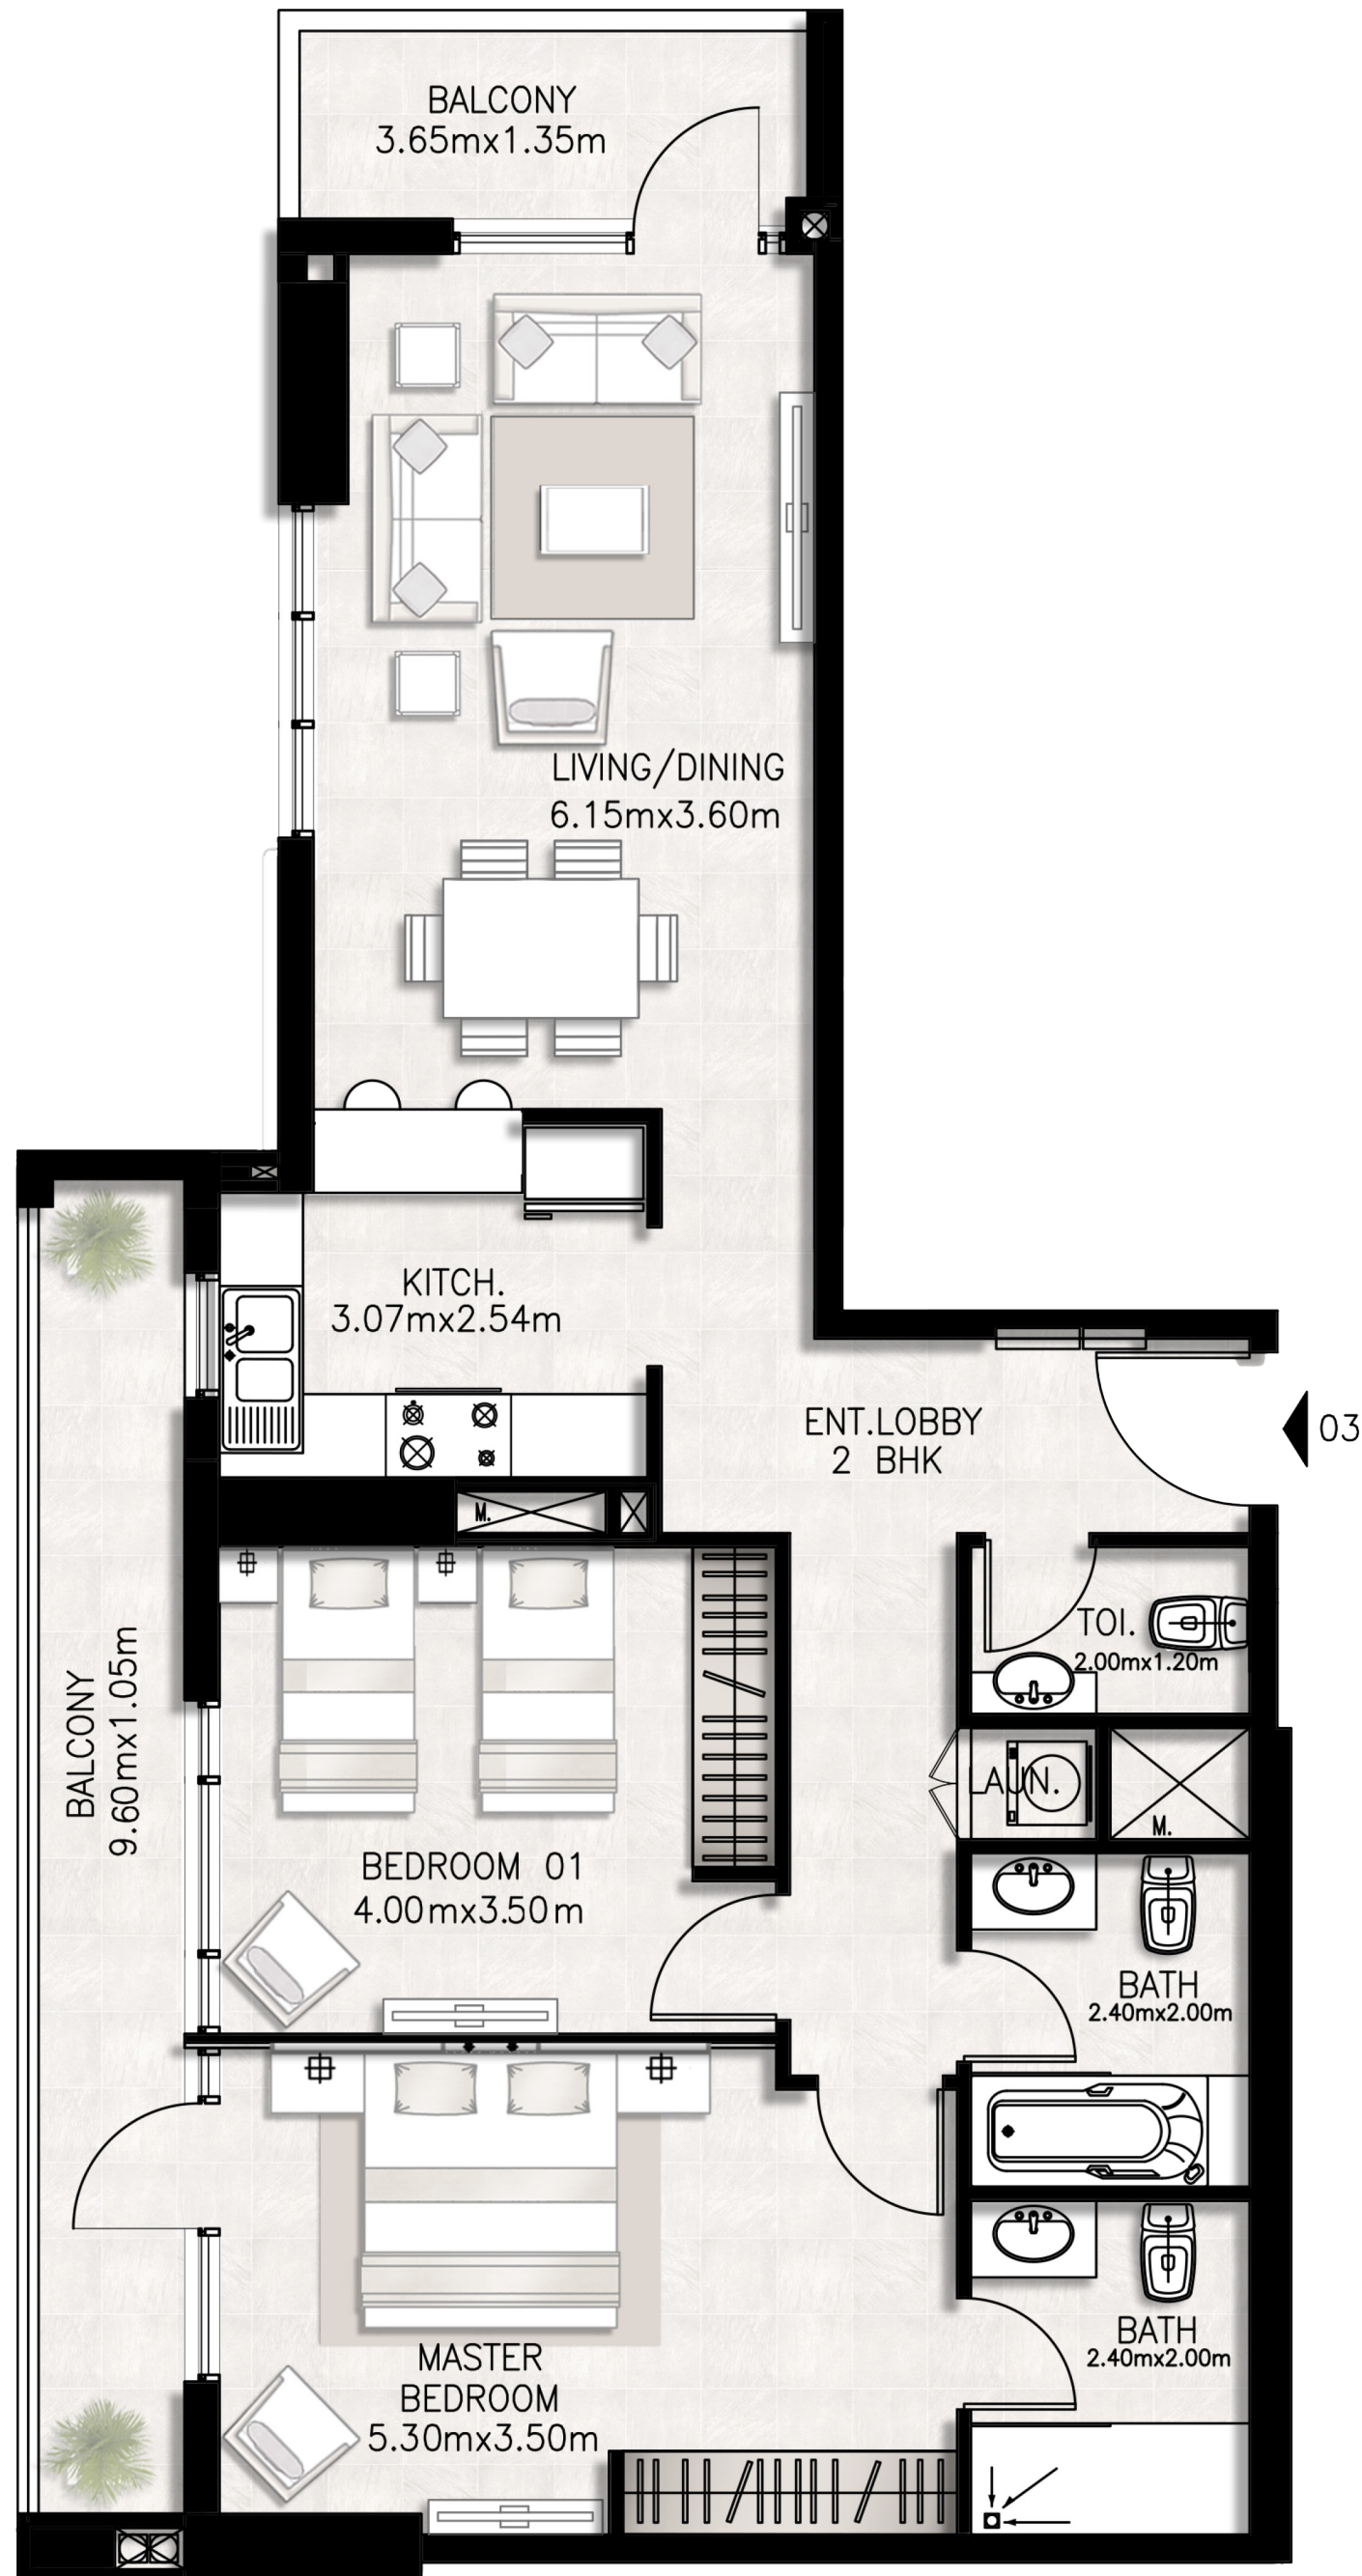

Unit 903 / Ninth floor

BED / BATHS	2 BEDS / 2.5 BATHS
SUITE AREA	95.82 SQM / 1031.4 SQFT
BALCONY AREA	18.29 SQM / 196.9 SQFT
TOTAL AREA	114.11 SQM / 1228.3 SQFT