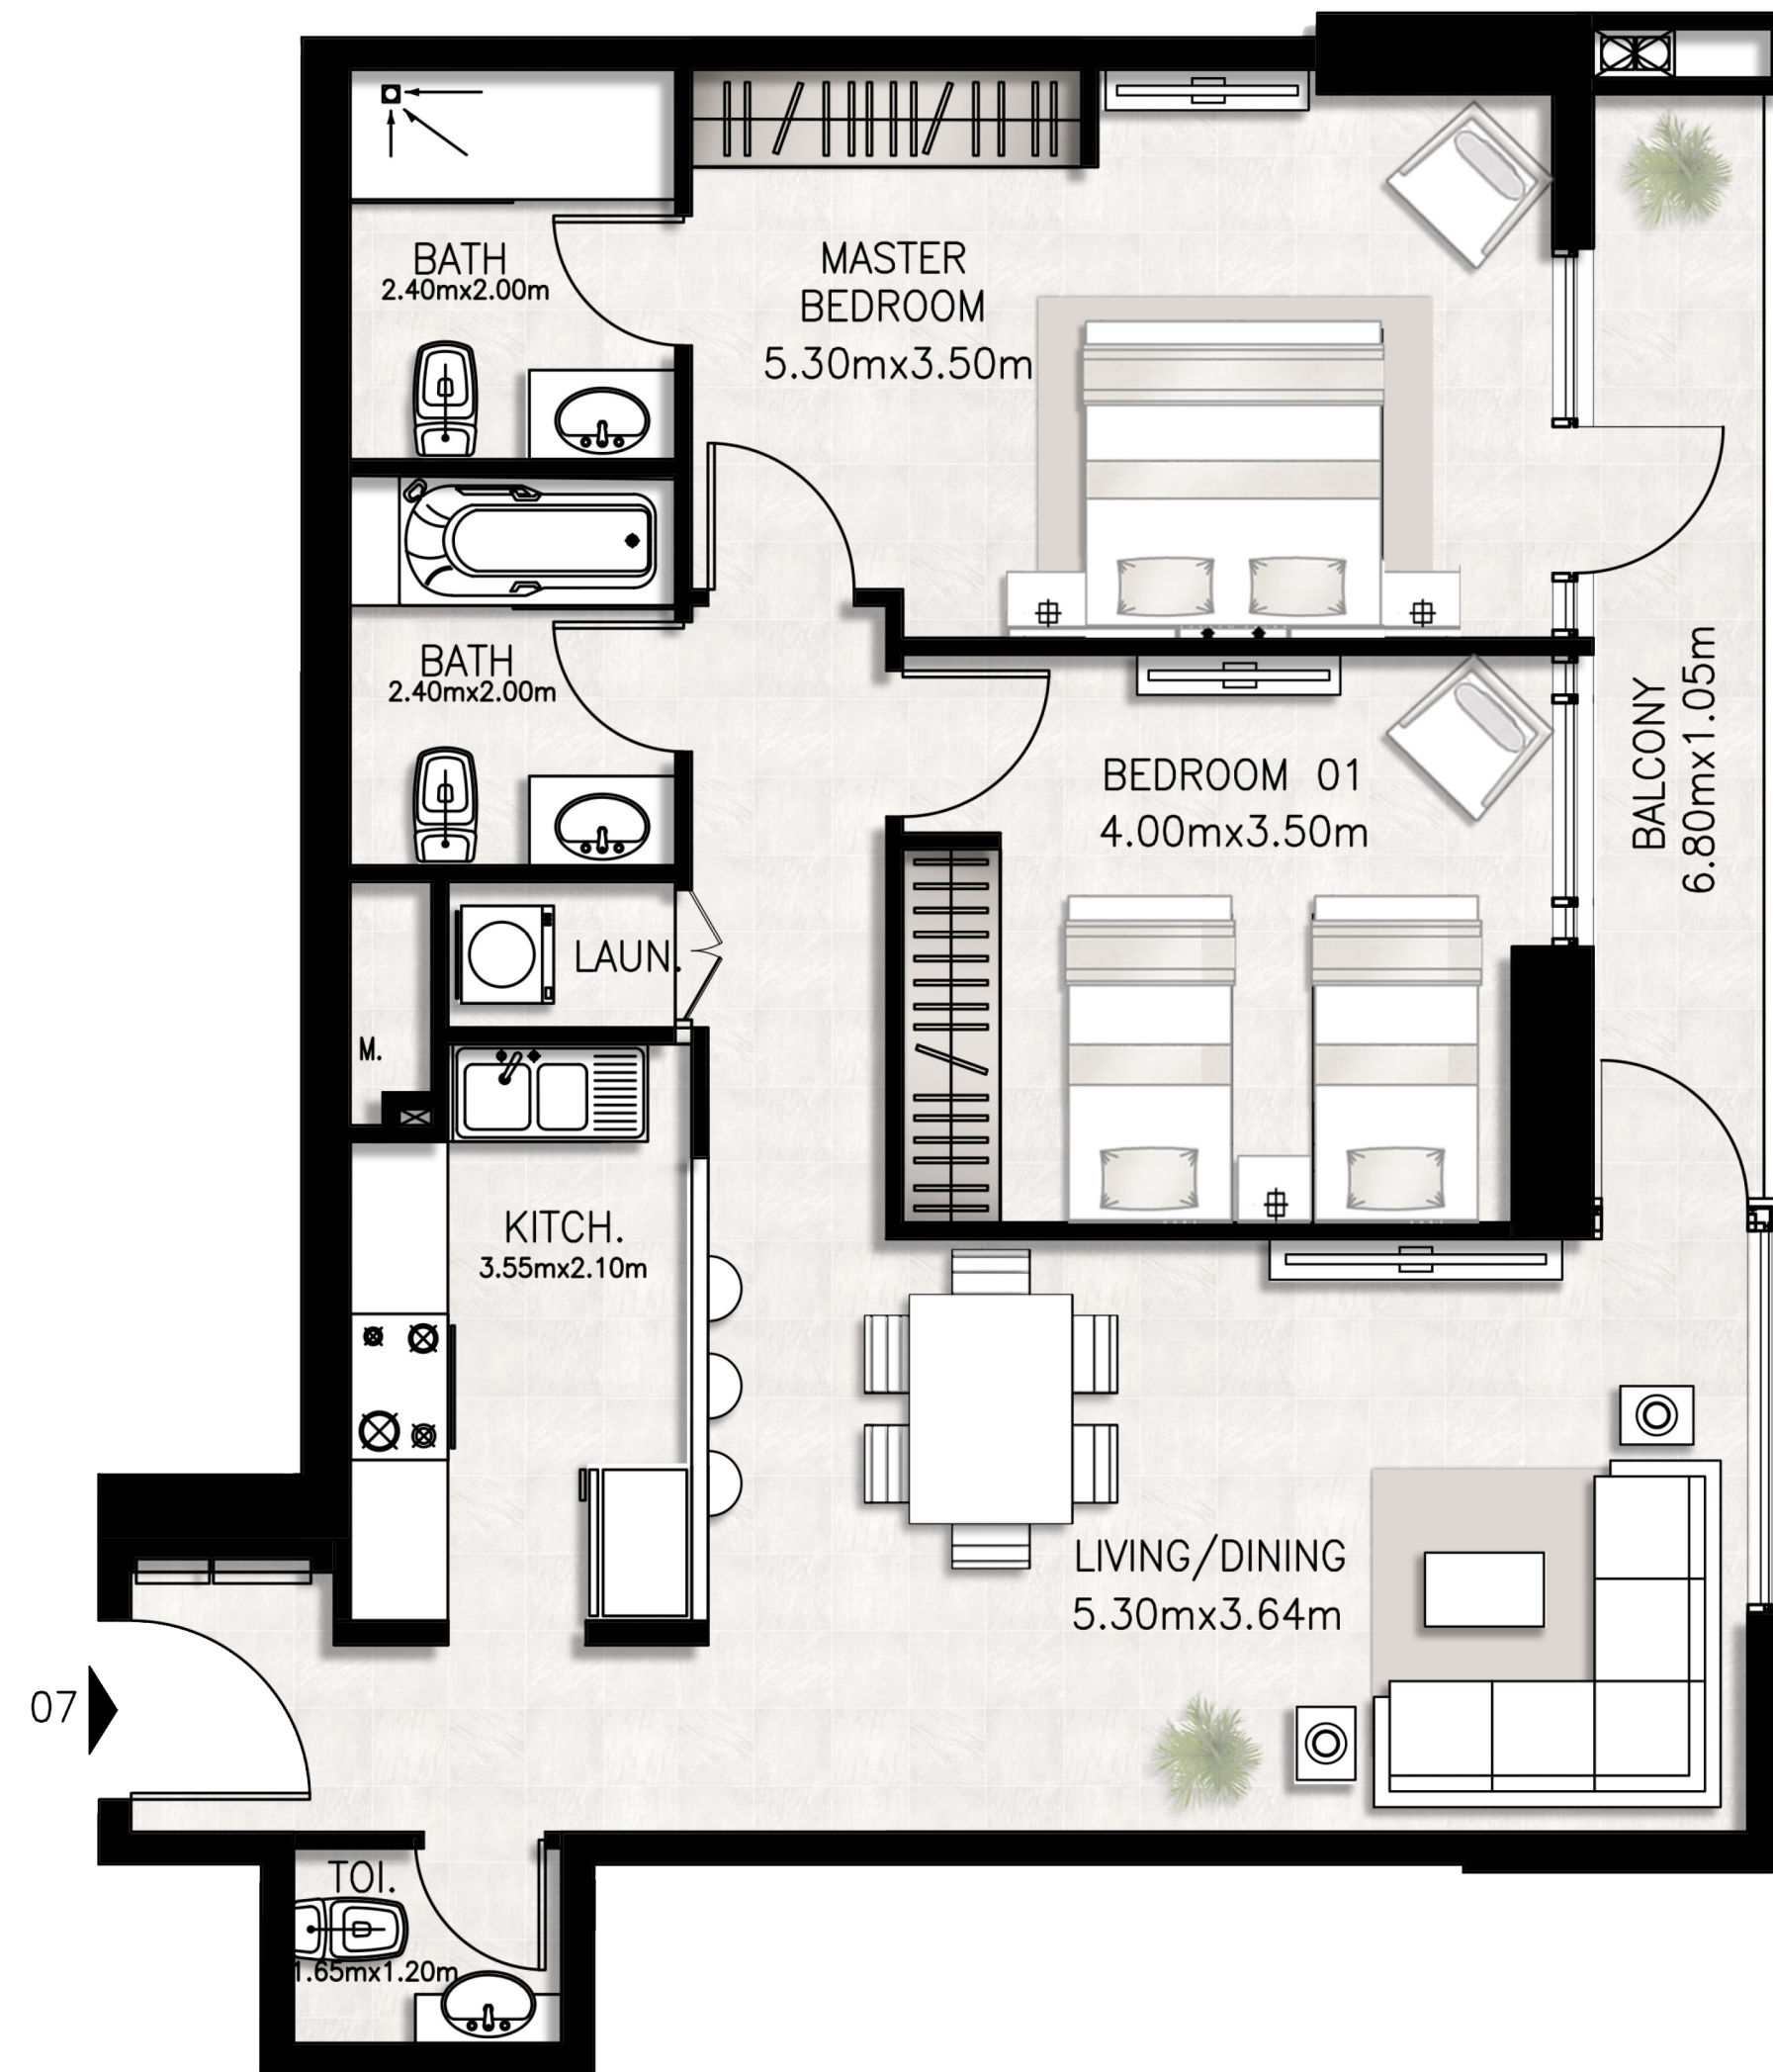

Unit 1507 / Fifteenth floor

BED / BATHS	2 BEDS / 2.5 BATHS
SUITE AREA	93.12 SQM / 1002.3 SQFT
BALCONY AREA	9.04 SQM / 97.3 SQFT
TOTAL AREA	102.16 SQM / 1099.6 SQFT

Road