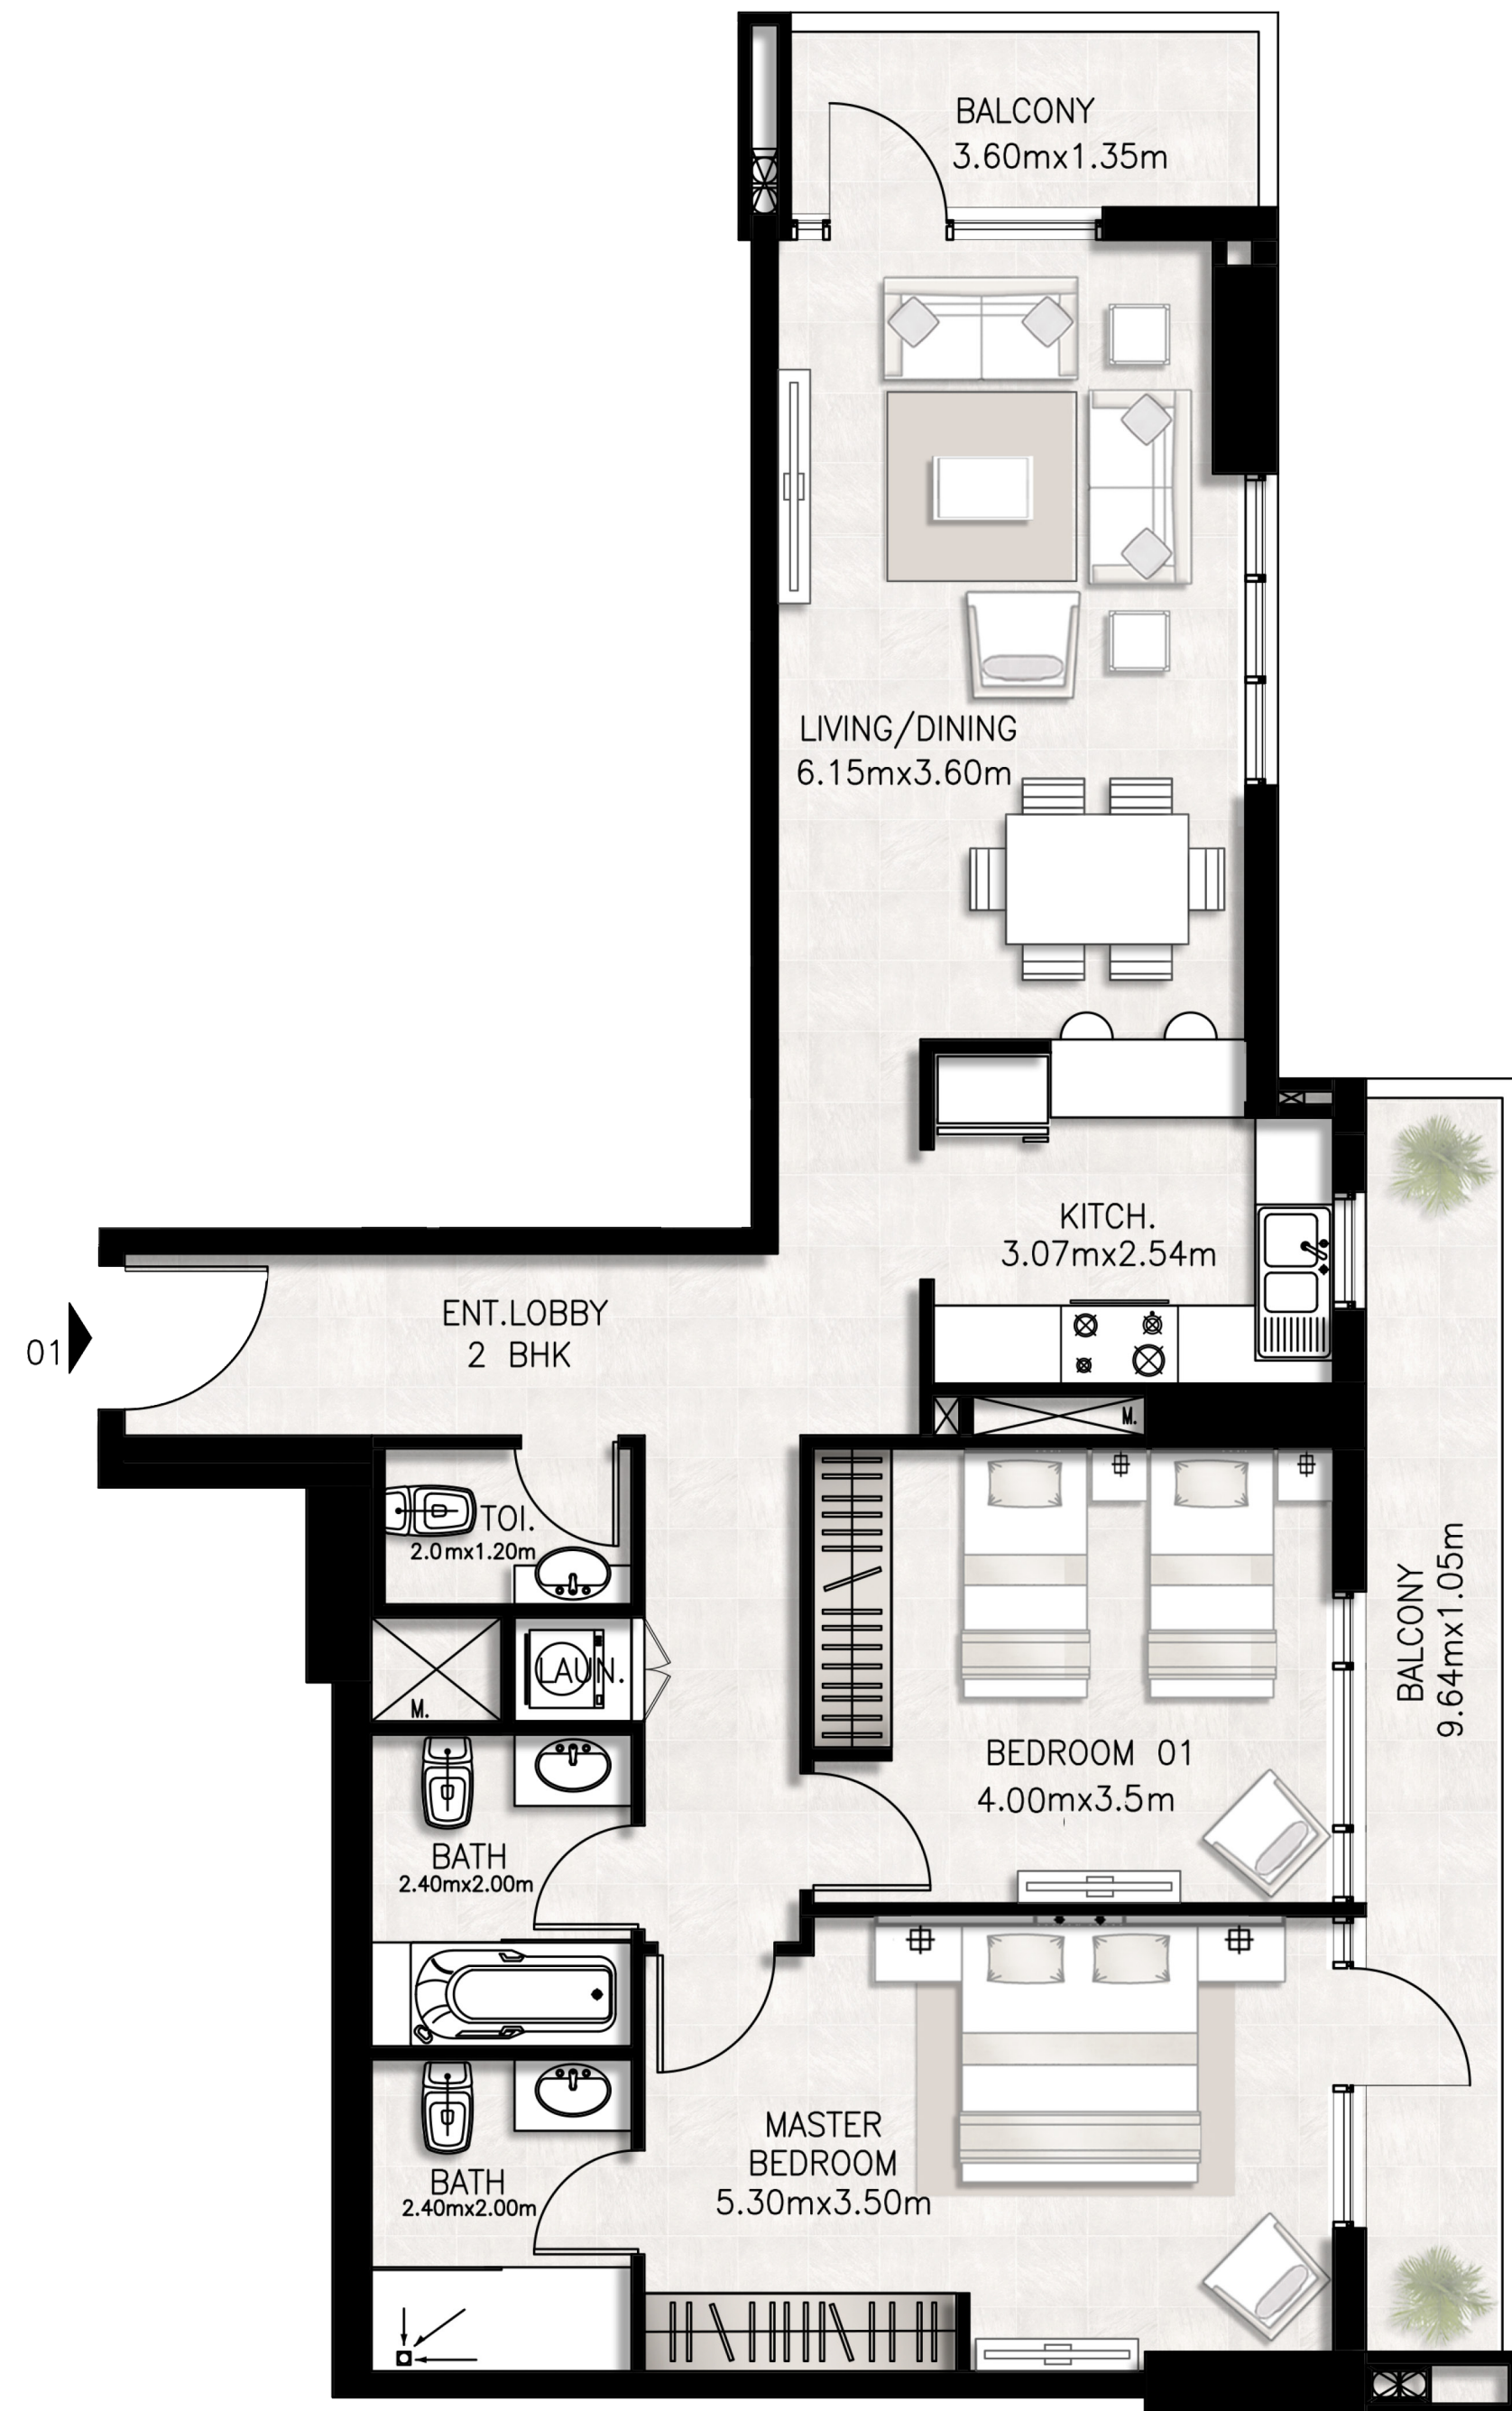

Fifth Floor

Unit layouts

Unit 501 / Fifth floor

BED / BATHS	2 BEDS / 2.5 BATHS
SUITE AREA	99.26 SQM / 1068.4 SQFT
BALCONY AREA	18.18 SQM / 195.7 SQFT
TOTAL AREA	117.44 SQM / 1264.1 SQFT

Unit 502 / Fifth floor