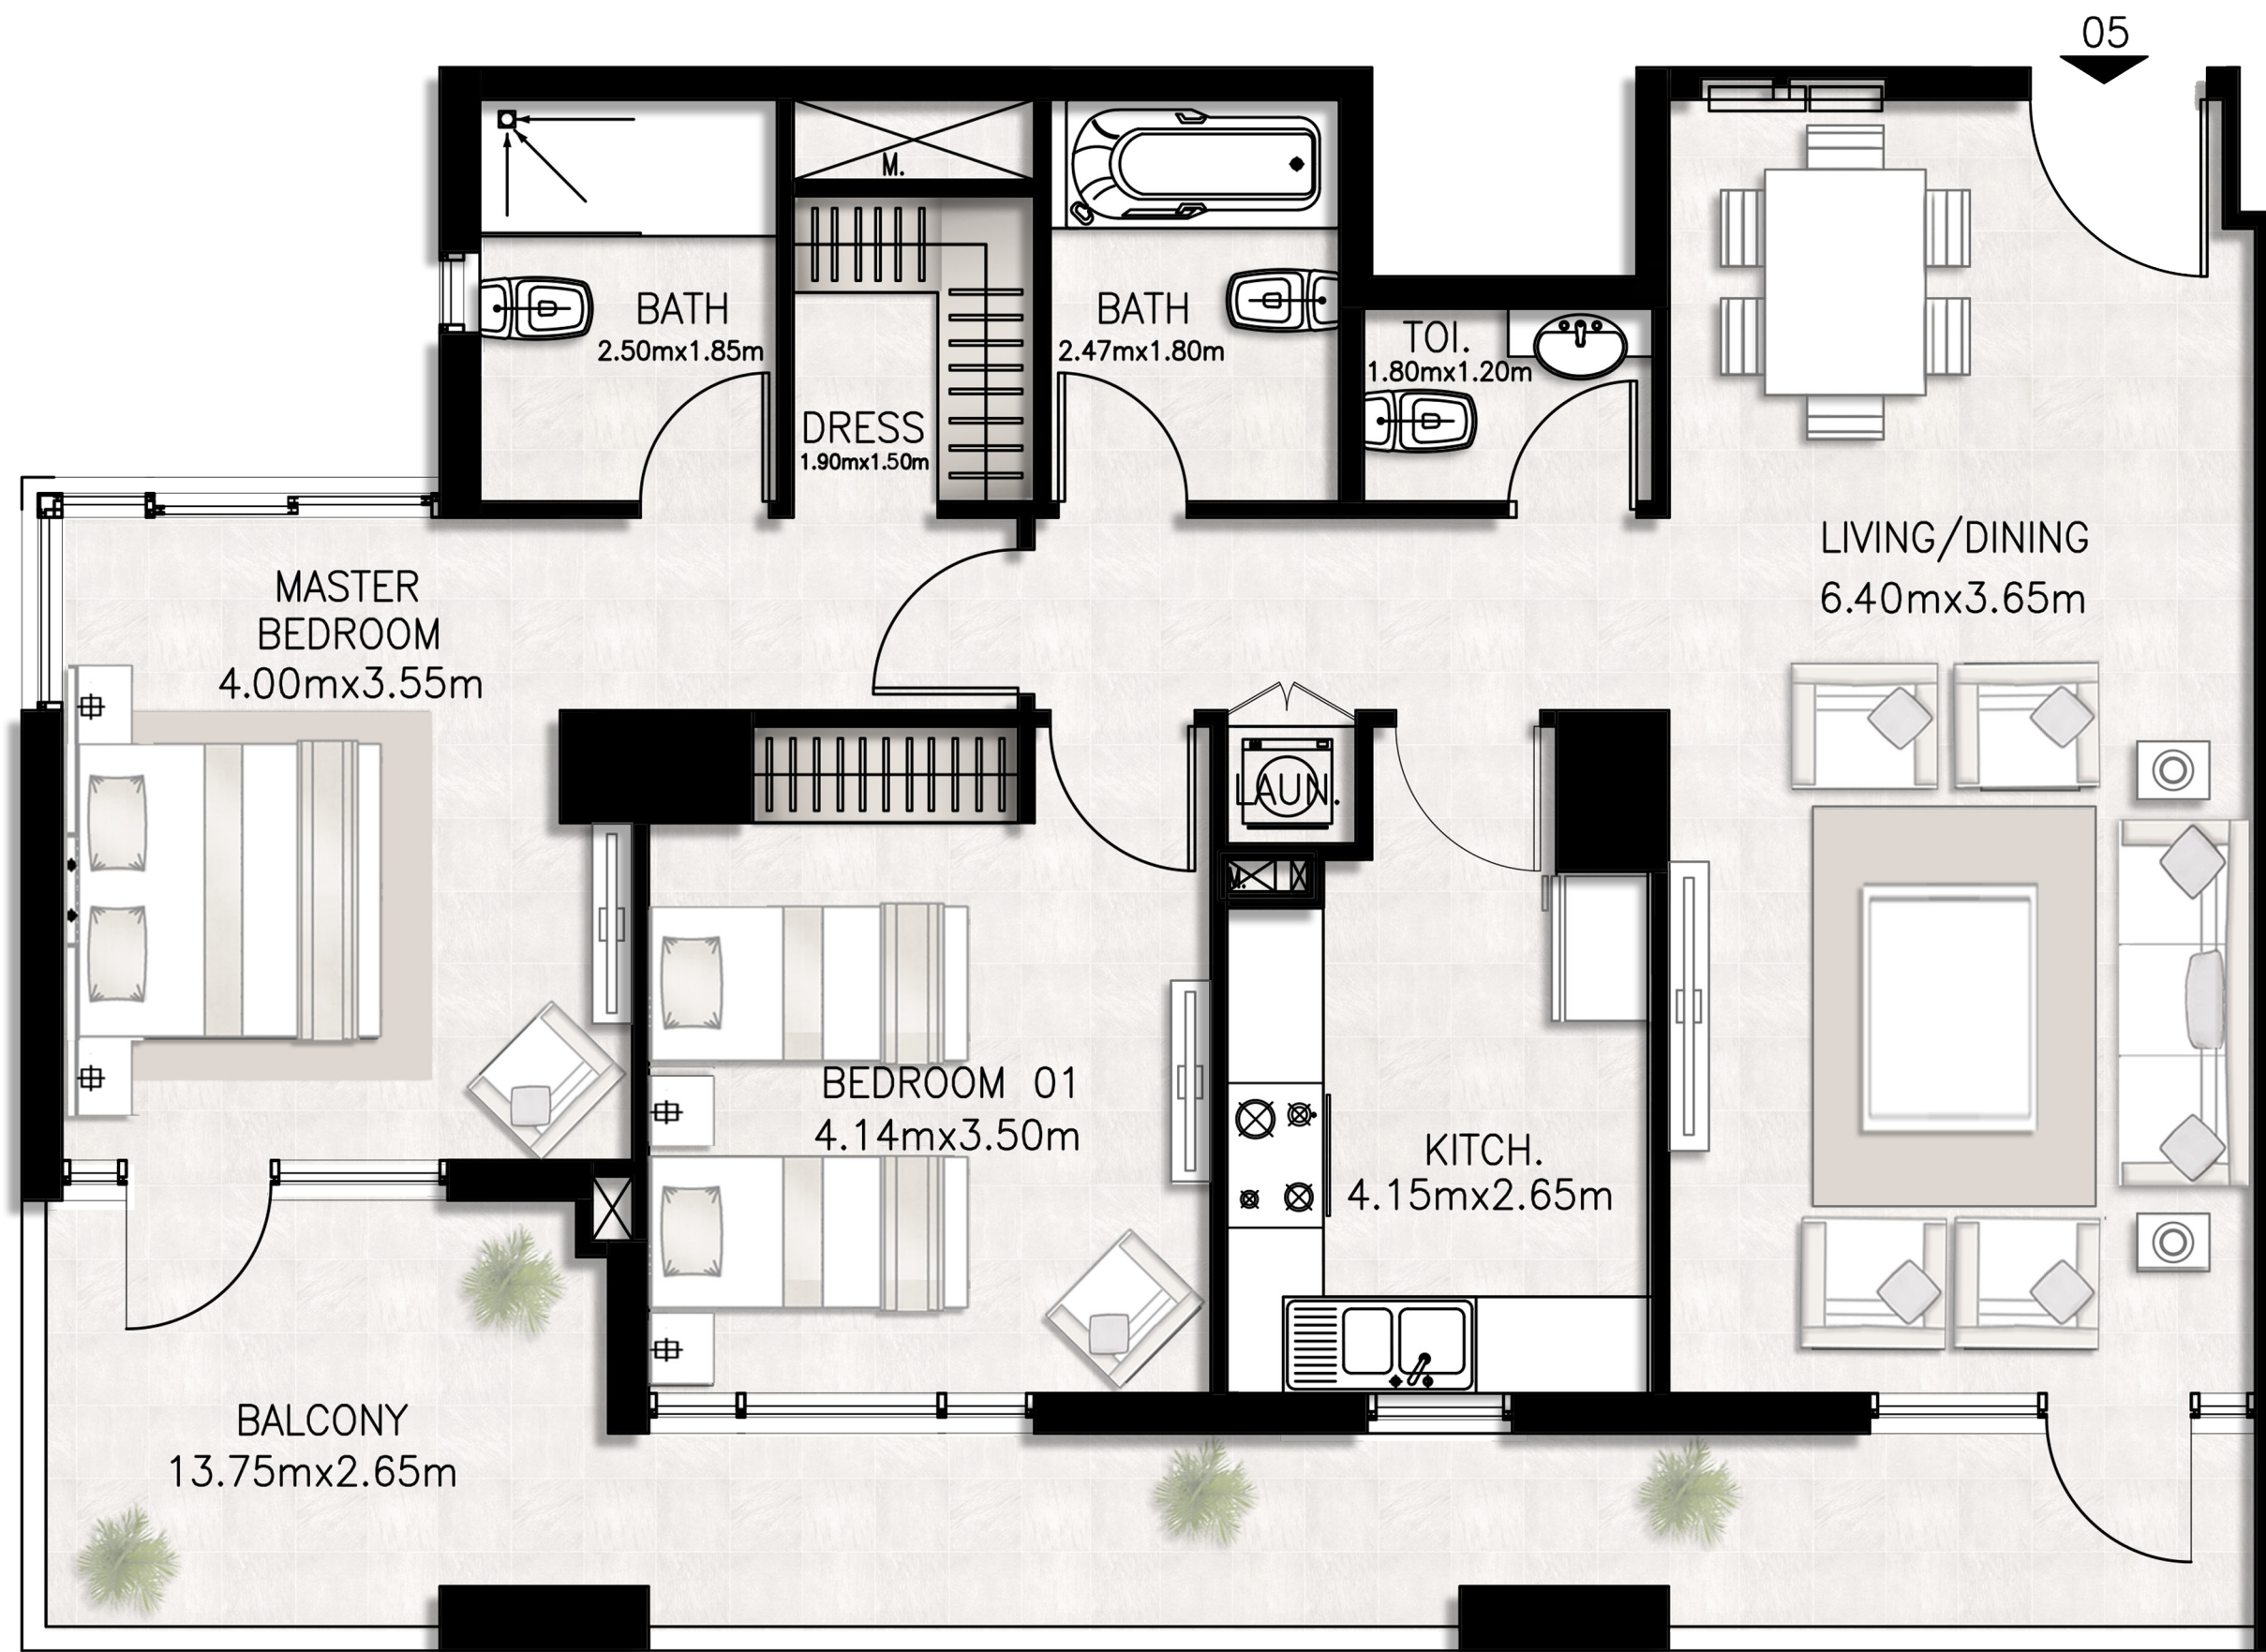

Unit 505 / Fifth floor

BED / BATHS	2 BEDS / 2.5 BATHS
SUITE AREA	98.64 SQM / 1061.8 SQFT
BALCONY AREA	24.67 SQM / 265.5 SQFT
TOTAL AREA	123.31 SQM / 1327.3 SQFT