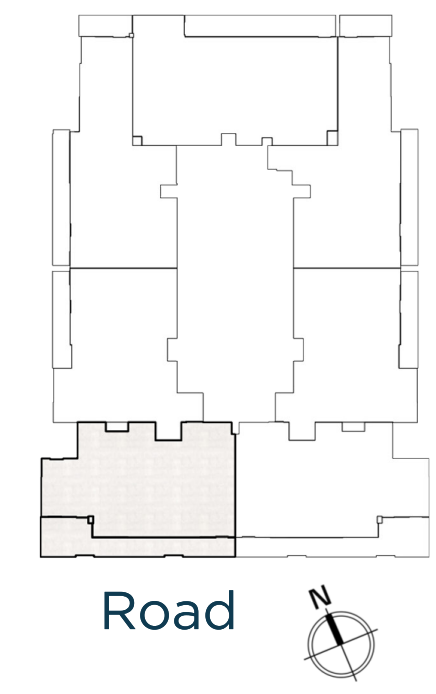

Unit 1504 / Fifteenth floor

BED / BATHS	2 BEDS / 2.5 BATHS
SUITE AREA	94.24 SQM / 1014.4 SQFT
BALCONY AREA	9.05 SQM / 97.4 SQFT
TOTAL AREA	103.29 SQM / 1111.8 SQFT

Unit 1505 / Fifteenth floor

BED / BATHS	2 BEDS / 2.5 BATHS
SUITE AREA	98.64 SQM / 1061.8 SQFT
BALCONY AREA	24.67 SQM / 265.5 SQFT
TOTAL AREA	123.31 SQM / 1327.3 SQFT