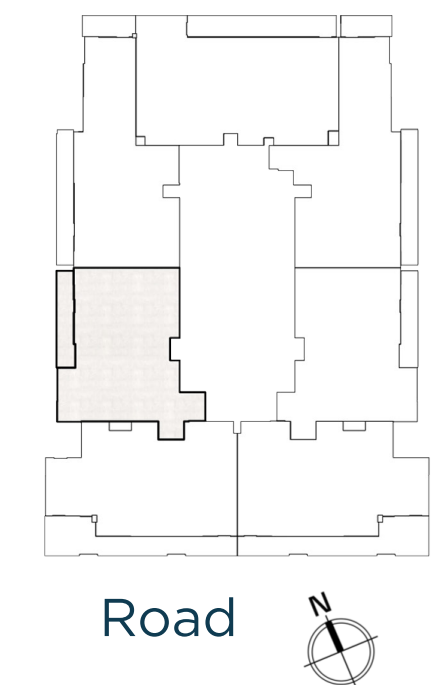

Unit 1004 / Tenth floor

BED / BATHS	2 BEDS / 2.5 BATHS
SUITE AREA	94.24 SQM / 1014.4 SQFT
BALCONY AREA	9.05 SQM / 97.4 SQFT
TOTAL AREA	103.29 SQM / 1111.8 SQFT