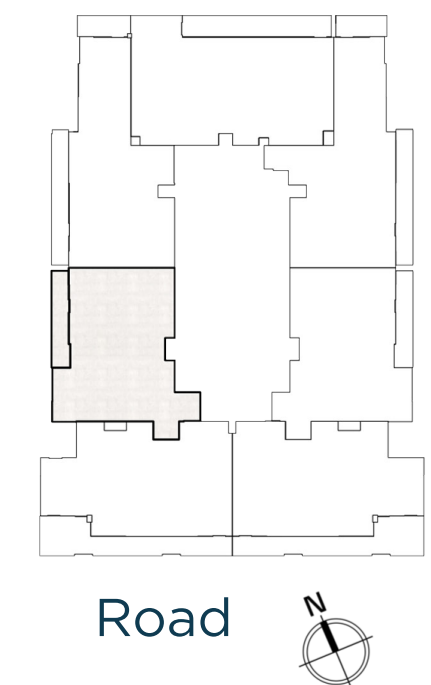

Unit 504 / Fifth floor

BED / BATHS	2 BEDS / 2.5 BATHS
SUITE AREA	94.24 SQM / 1014.4 SQFT
BALCONY AREA	9.05 SQM / 97.4 SQFT
TOTAL AREA	103.29 SQM / 1111.8 SQFT