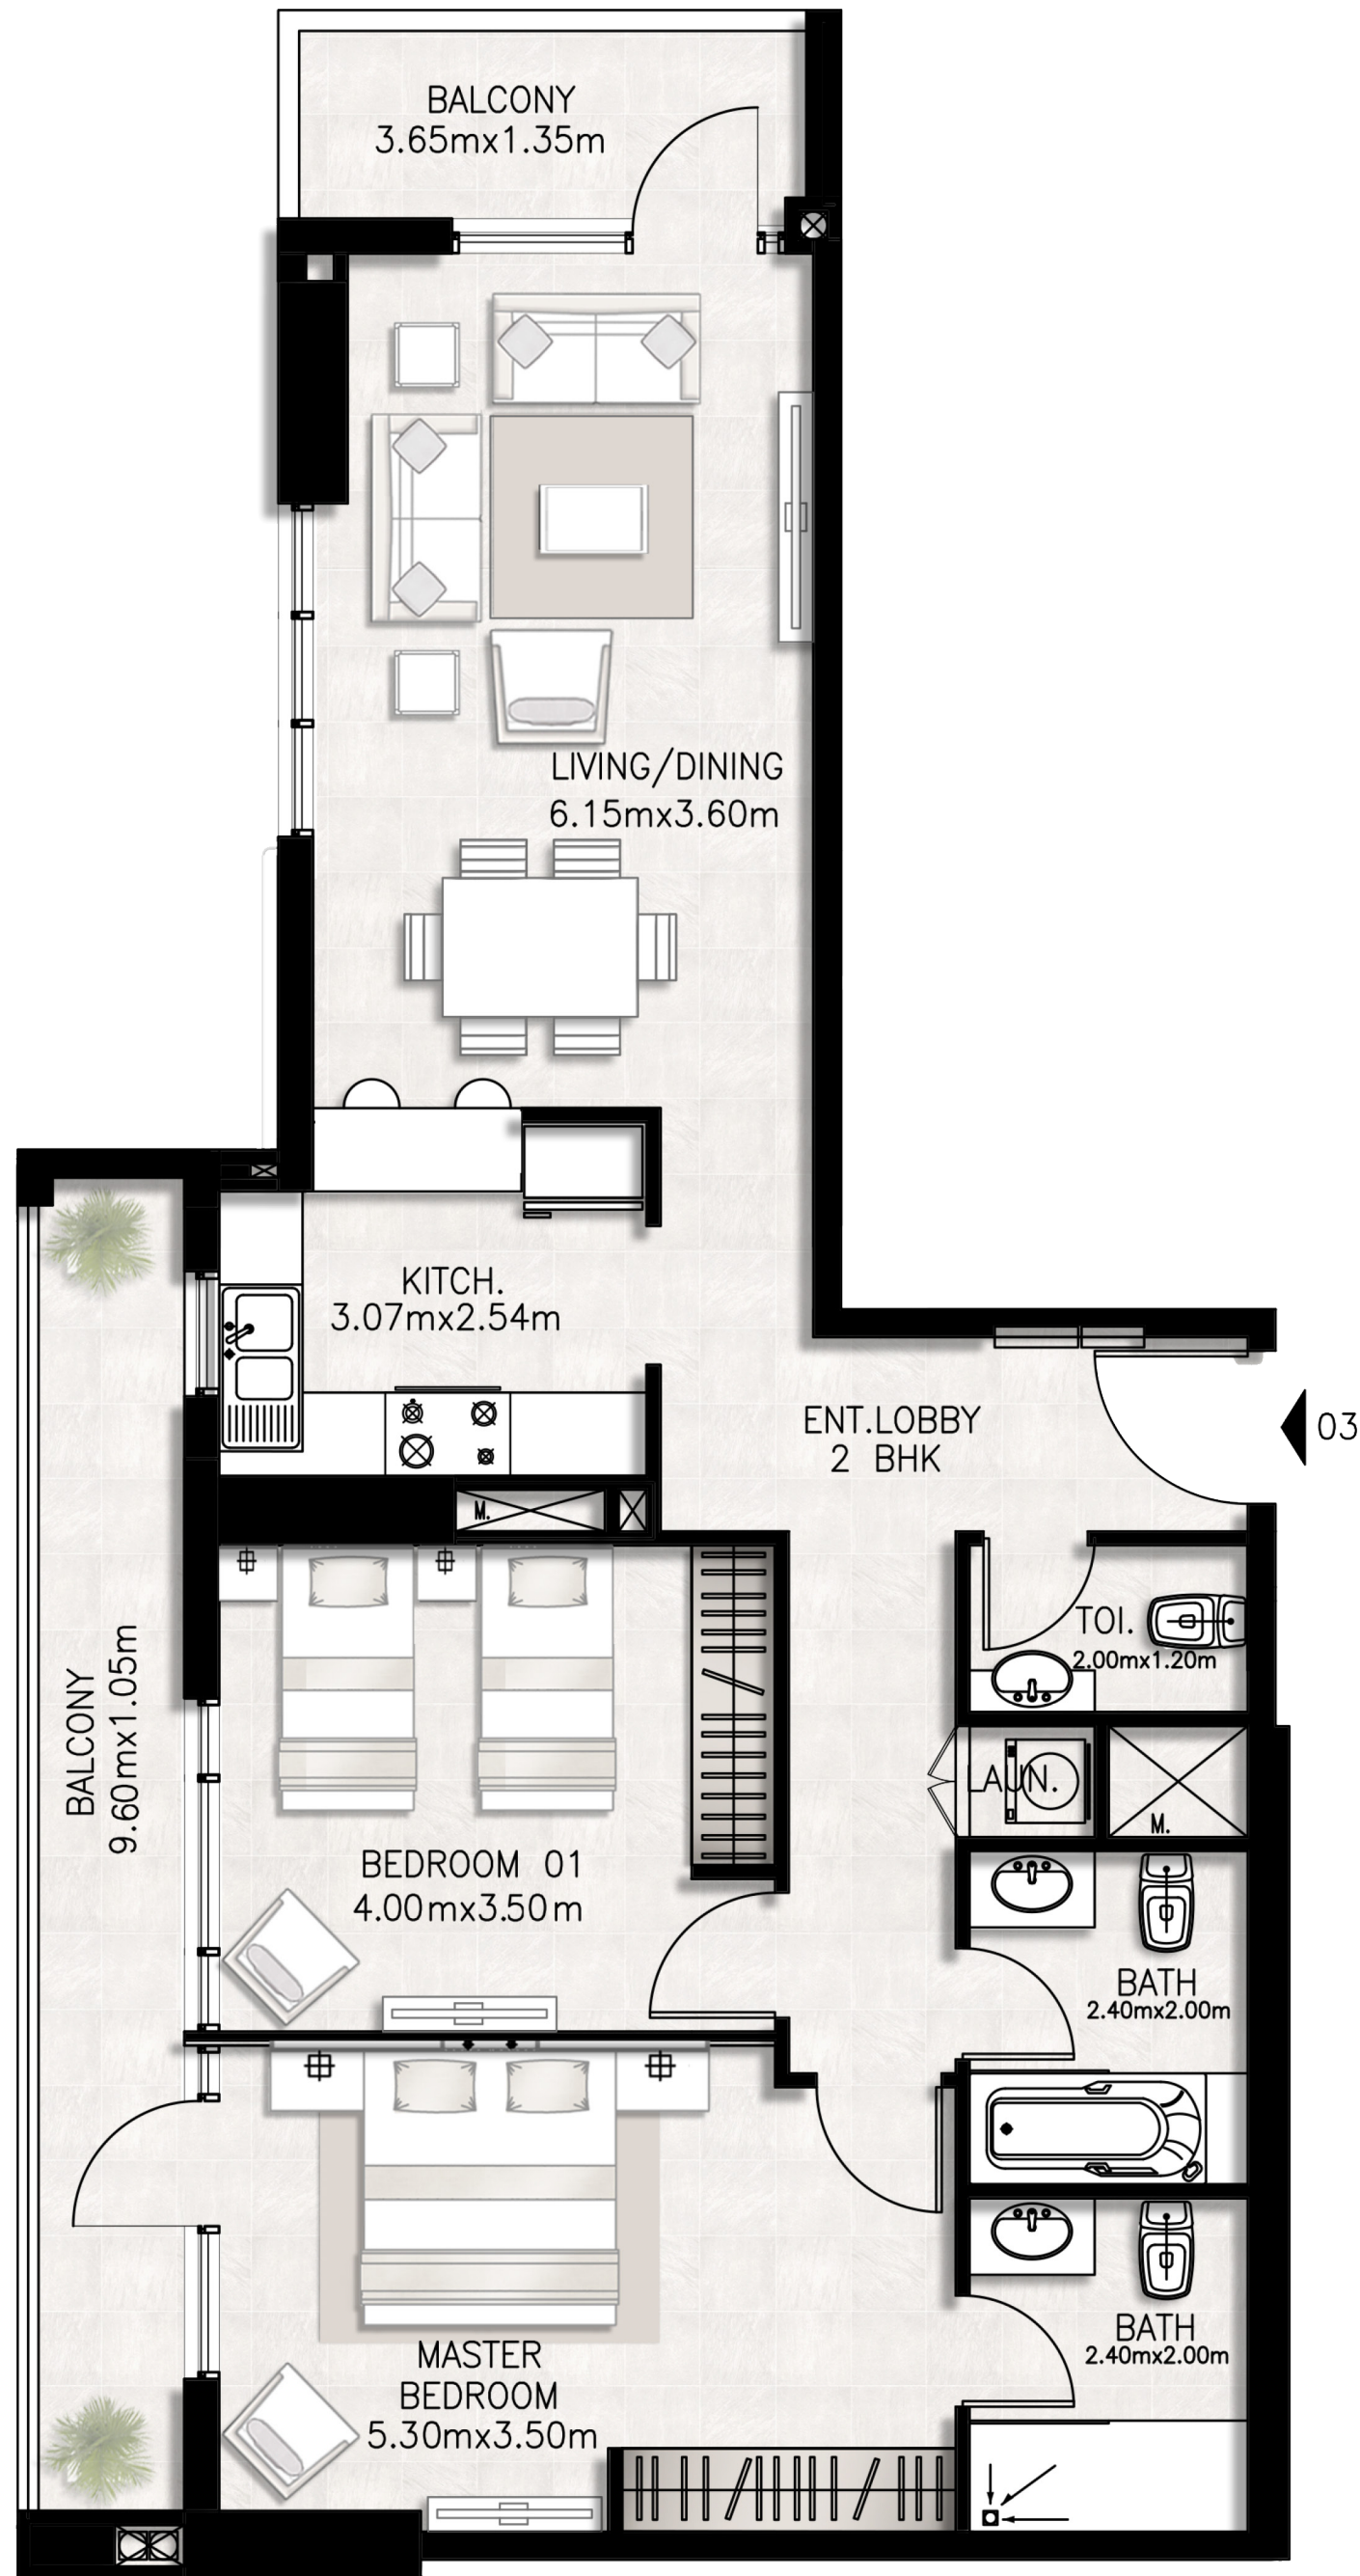

Unit 1603 / Sixteenth floor

BED / BATHS	2 BEDS / 2.5 BATHS
SUITE AREA	95.82 SQM / 1031.4 SQFT
BALCONY AREA	18.29 SQM / 196.9 SQFT
TOTAL AREA	114.11 SQM / 1228.3 SQFT