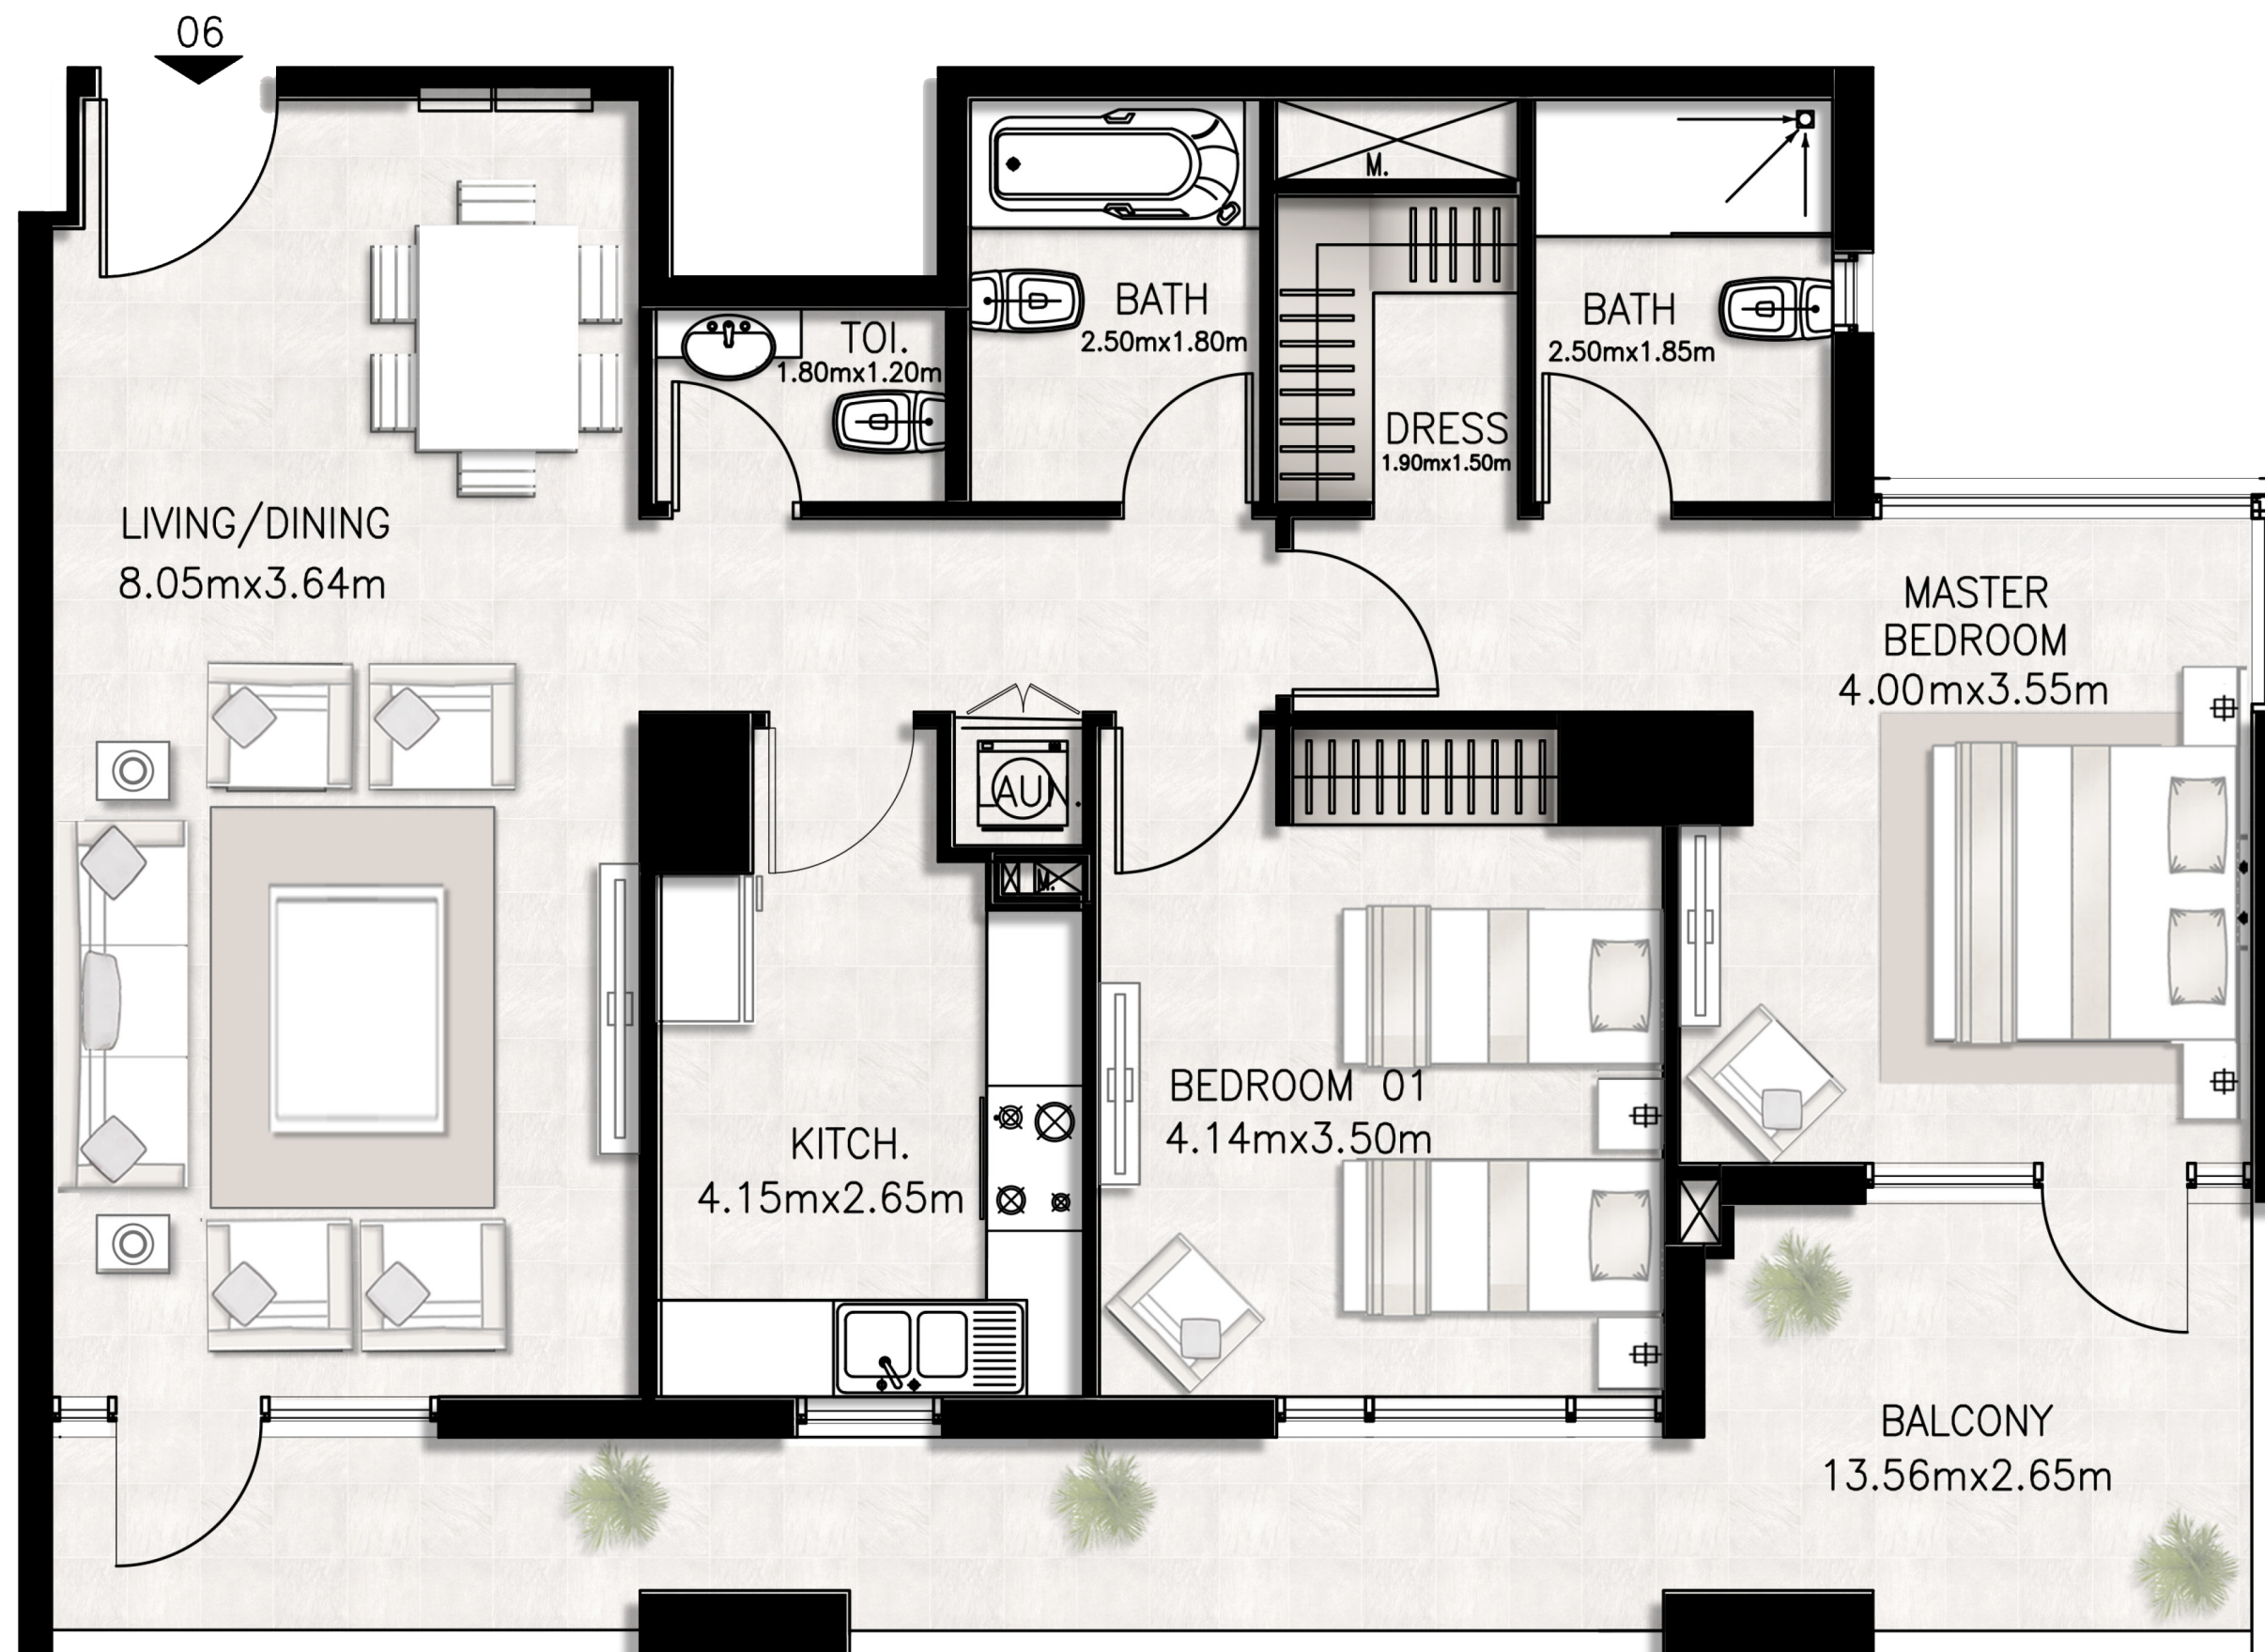

Unit 1804 / Eighteenth floor

BED / BATHS	2 BEDS / 2.5 BATHS
SUITE AREA	94.24 SQM / 1014.4 SQFT
BALCONY AREA	9.05 SQM / 97.4 SQFT
TOTAL AREA	103.29 SQM / 1111.8 SQFT

Unit 1805 / Eighteenth floor

BED / BATHS	2 BEDS / 2.5 BATHS
SUITE AREA	98.64 SQM / 1061.8 SQFT
BALCONY AREA	24.67 SQM / 265.5 SQFT
TOTAL AREA	123.31 SQM / 1327.3 SQFT