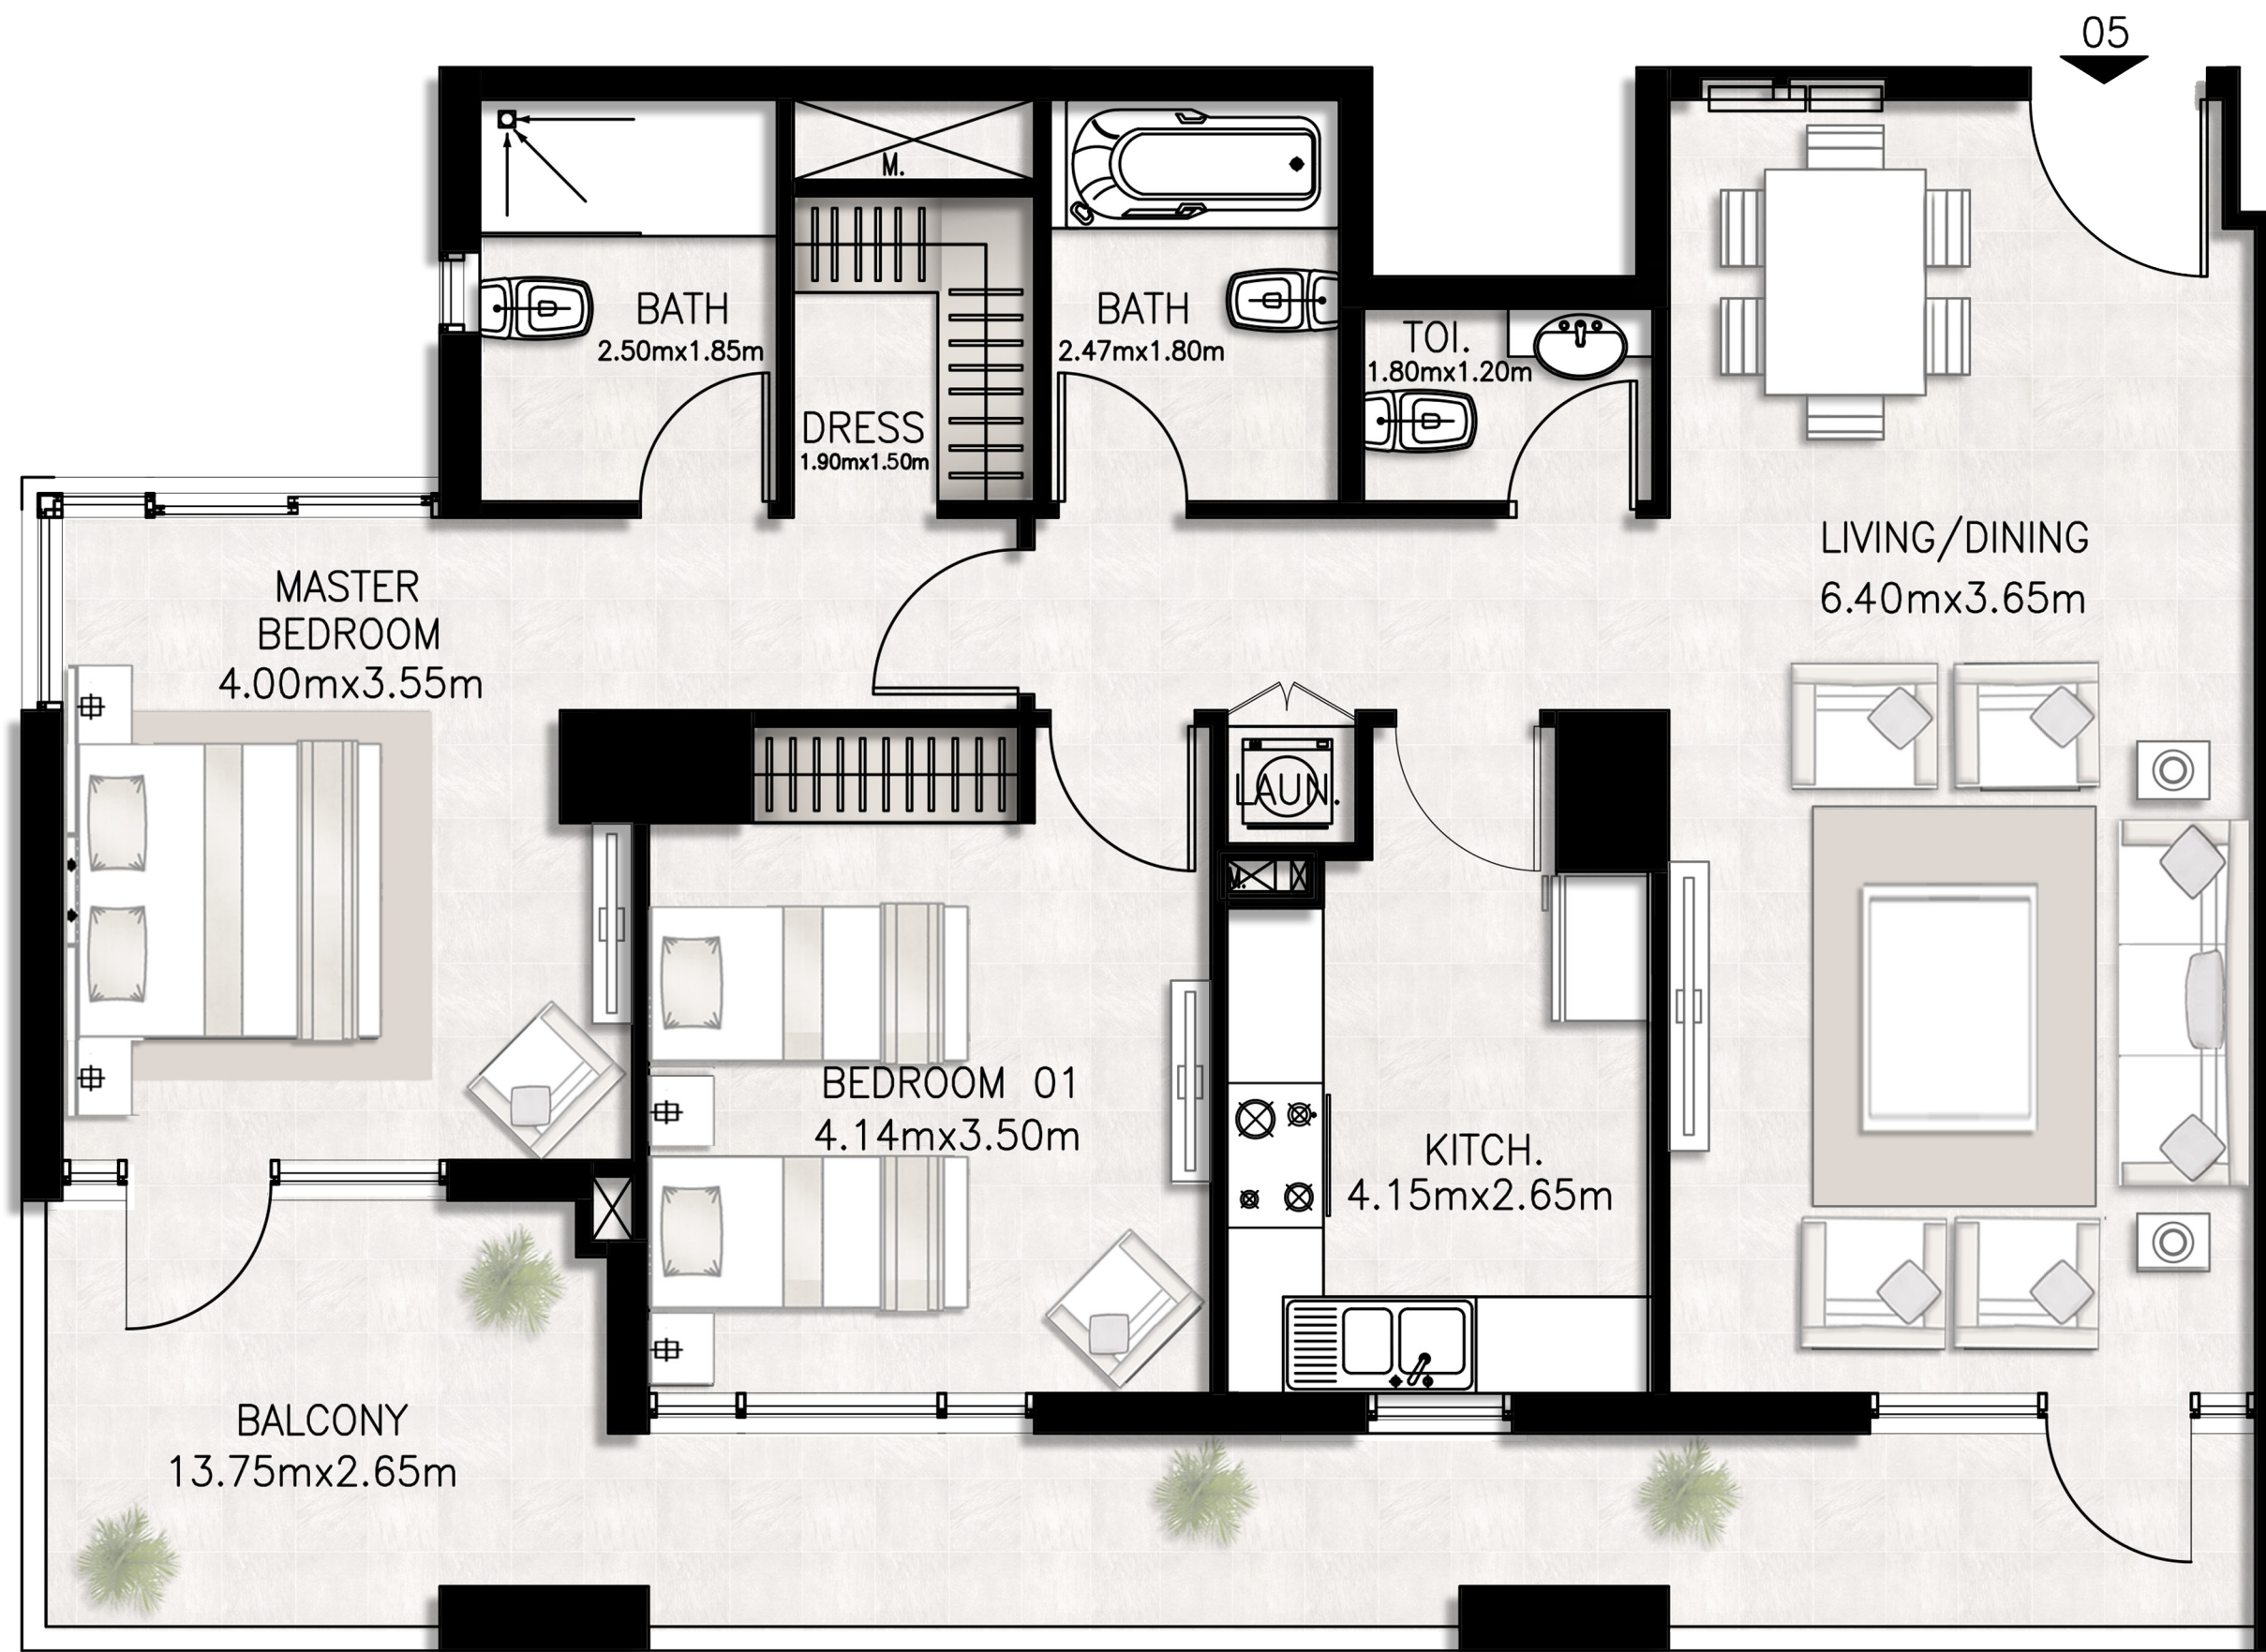

Unit 1005 / Tenth floor

BED / BATHS	2 BEDS / 2.5 BATHS
SUITE AREA	98.64 SQM / 1061.8 SQFT
BALCONY AREA	24.67 SQM / 265.5 SQFT
TOTAL AREA	123.31 SQM / 1327.3 SQFT