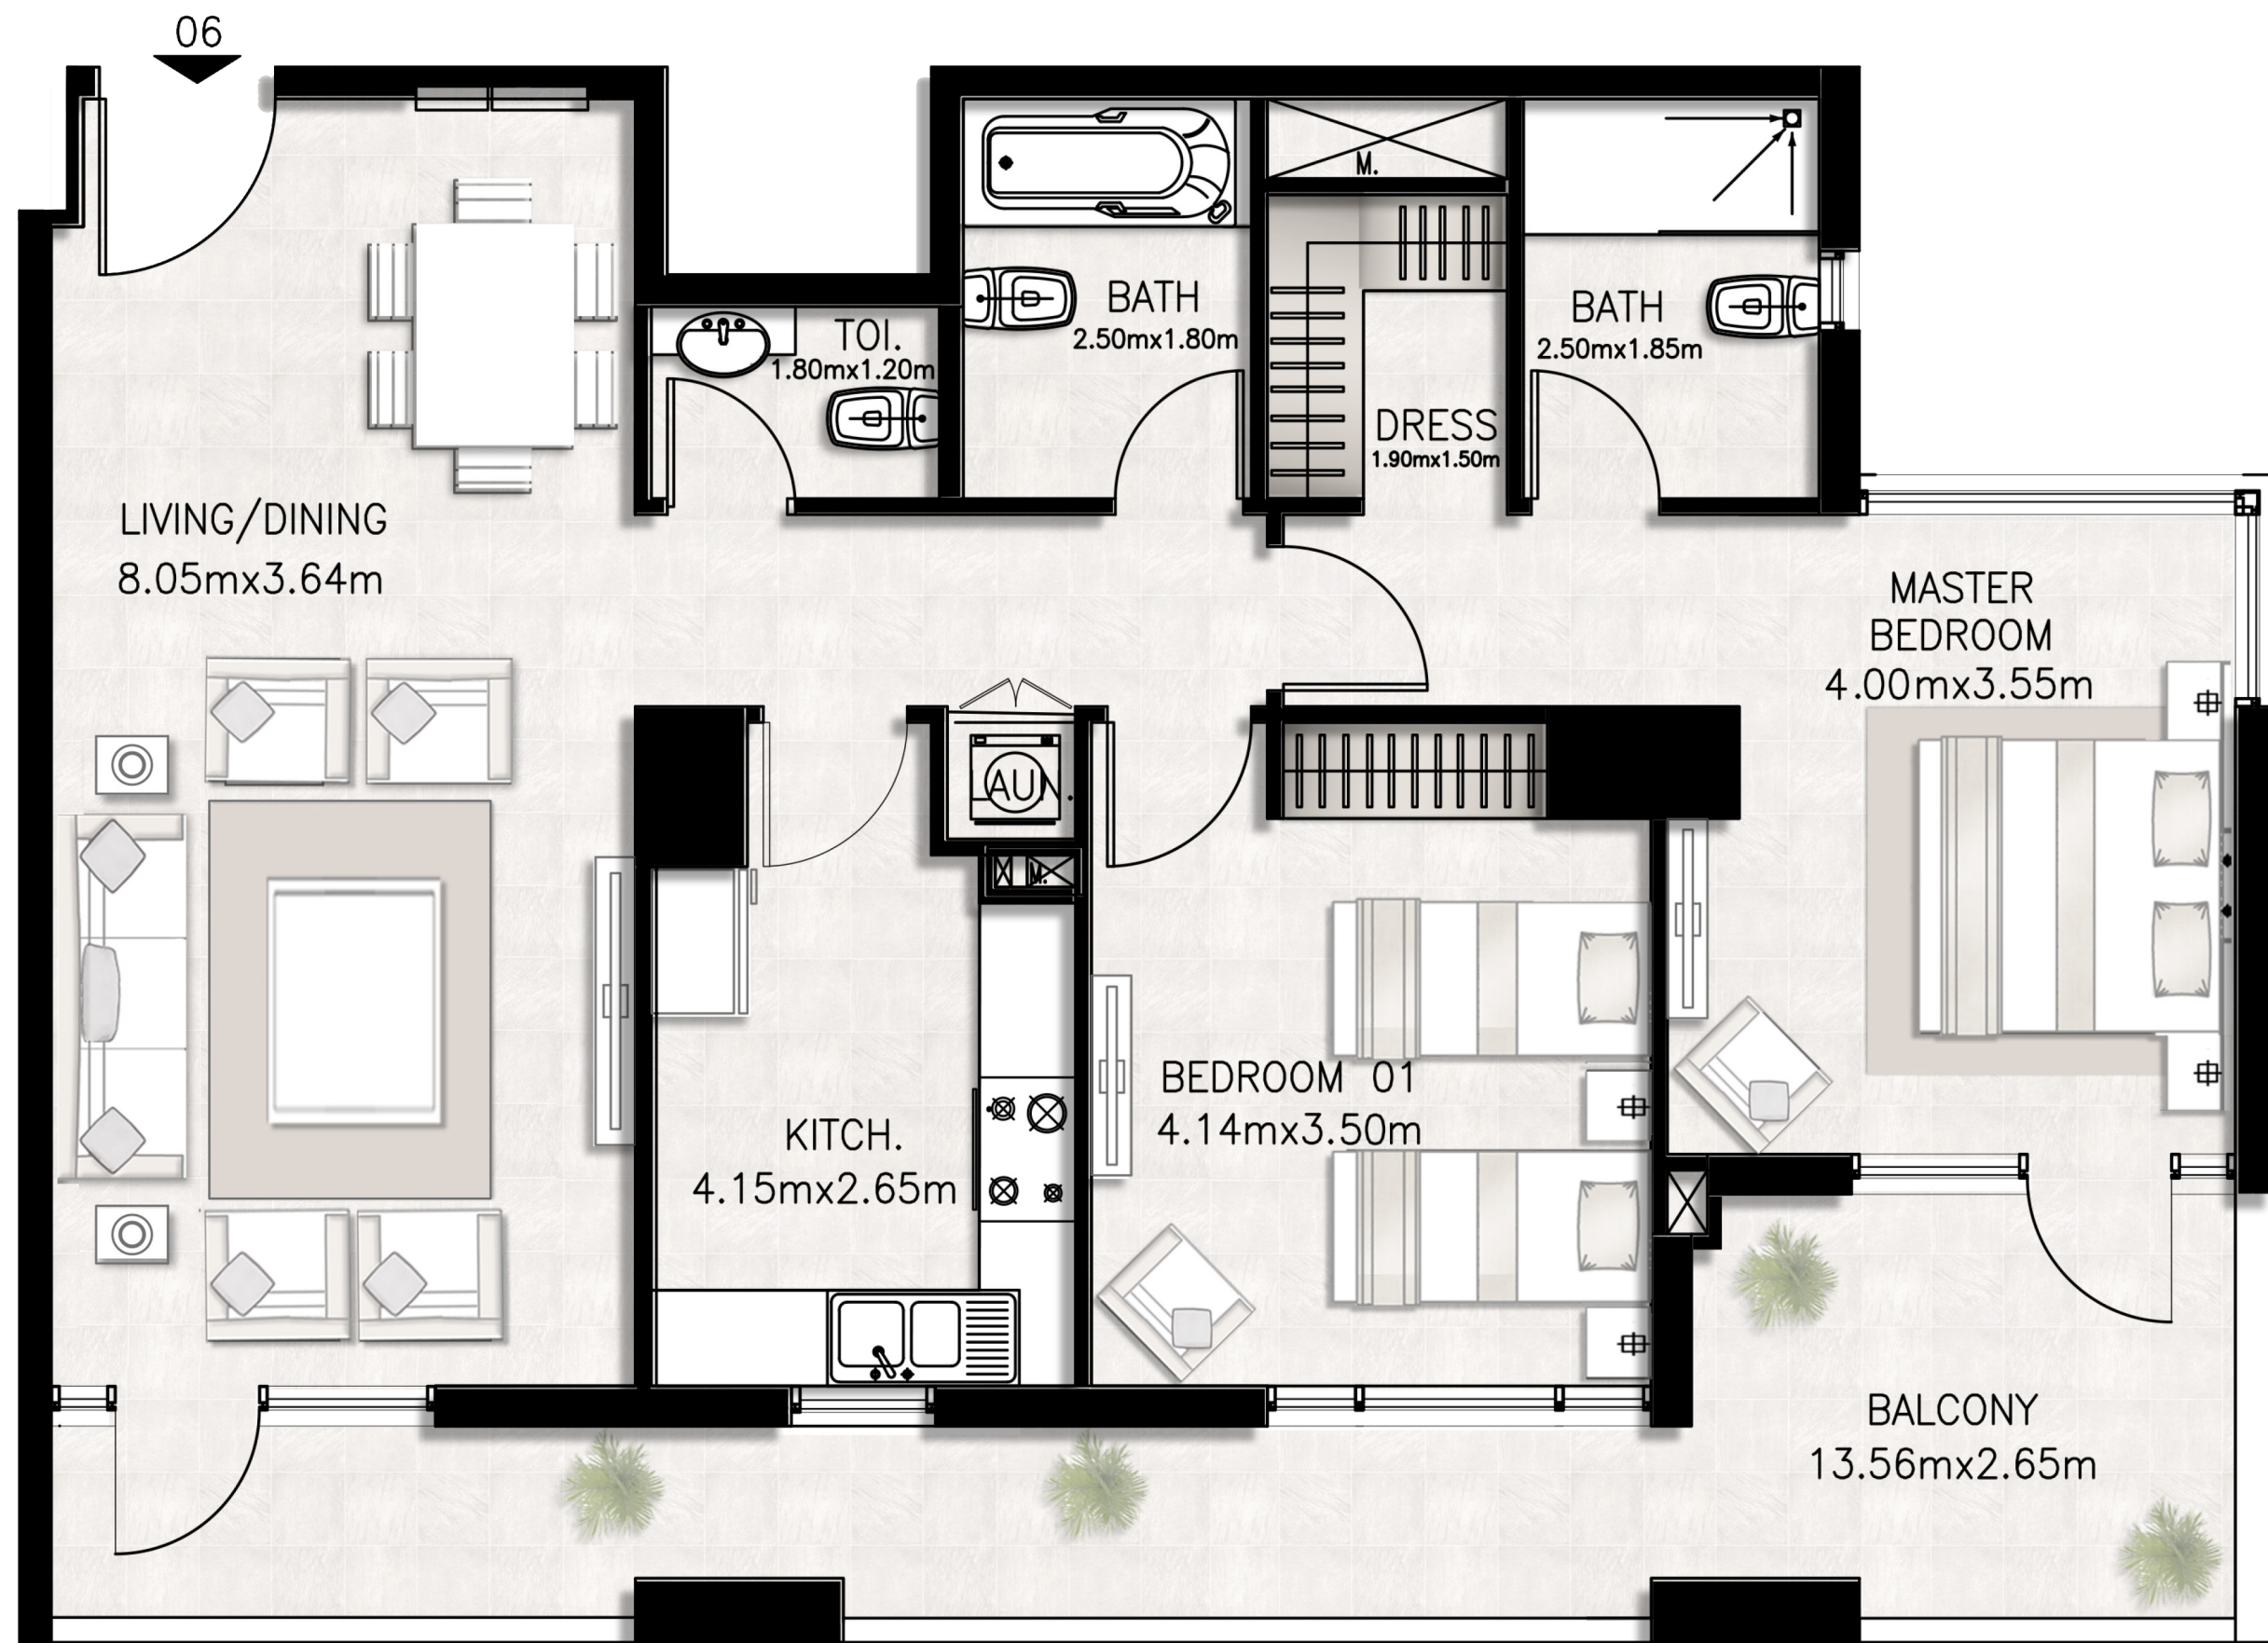

Unit 204 / Second floor

BED / BATHS	2 BEDS / 2.5 BATHS
SUITE AREA	94.24 SQM / 1014.4 SQFT
BALCONY AREA	9.05 SQM / 97.4 SQFT
TOTAL AREA	103.29 SQM / 1111.8 SQFT

Unit 205 / Second floor

BED / BATHS	2 BEDS / 2.5 BATHS
SUITE AREA	98.64 SQM / 1061.8 SQFT
BALCONY AREA	24.67 SQM / 265.5 SQFT
TOTAL AREA	123.31 SQM / 1327.3 SQFT