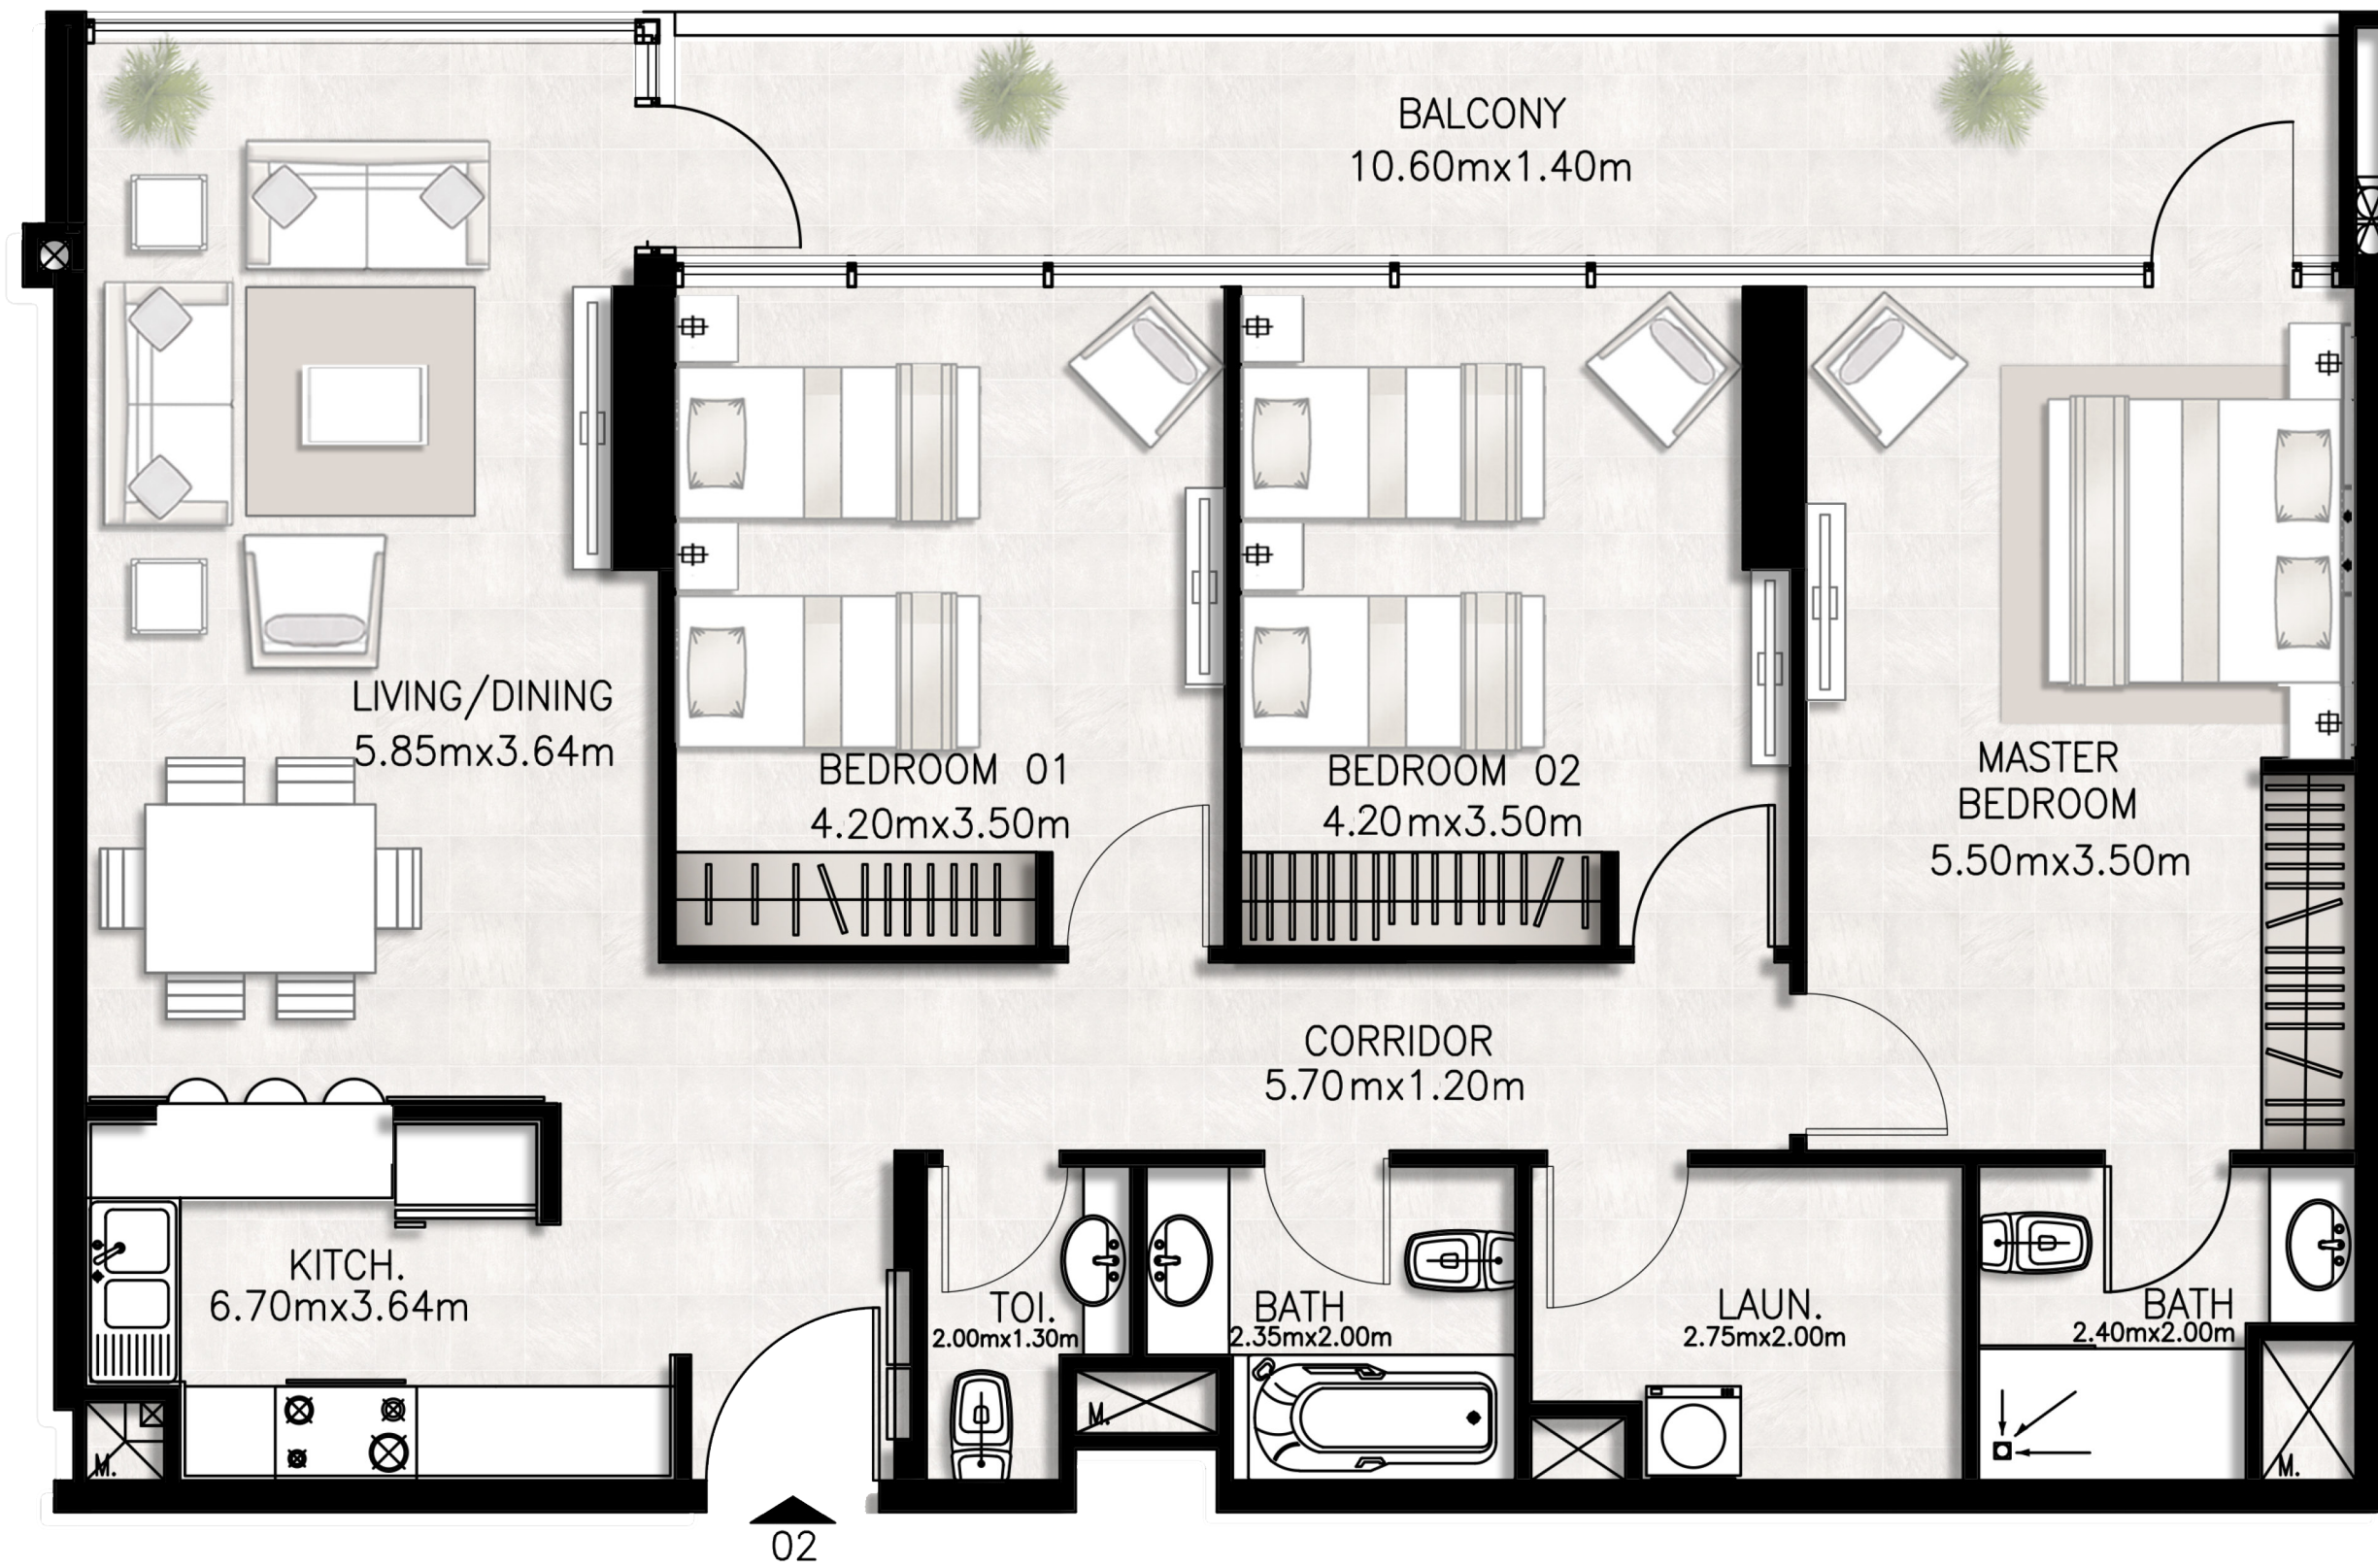

Ninth Floor

Unit layouts

Unit 901 / Ninth floor

BED / BATHS	2 BEDS / 2.5 BATHS
SUITE AREA	99.26 SQM / 1068.4 SQFT
BALCONY AREA	18.18 SQM / 195.7 SQFT
TOTAL AREA	117.44 SQM / 1264.1 SQFT

Unit 902 / Ninth floor