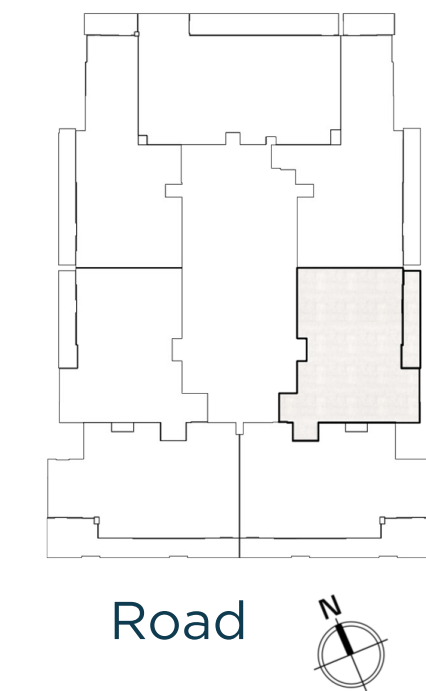

Unit 1406 / Fourteenth floor

BED / BATHS	2 BEDS / 2.5 BATHS
SUITE AREA	98.70 SQM / 1062.4 SQFT
BALCONY AREA	24.51 SQM / 263.8 SQFT
TOTAL AREA	123.21 SQM / 1326.2 SQFT

Unit 1407 / Fourteenth floor

BED / BATHS	2 BEDS / 2.5 BATHS
SUITE AREA	93.12 SQM / 1002.3 SQFT
BALCONY AREA	9.04 SQM / 97.3 SQFT
TOTAL AREA	102.16 SQM / 1099.6 SQFT