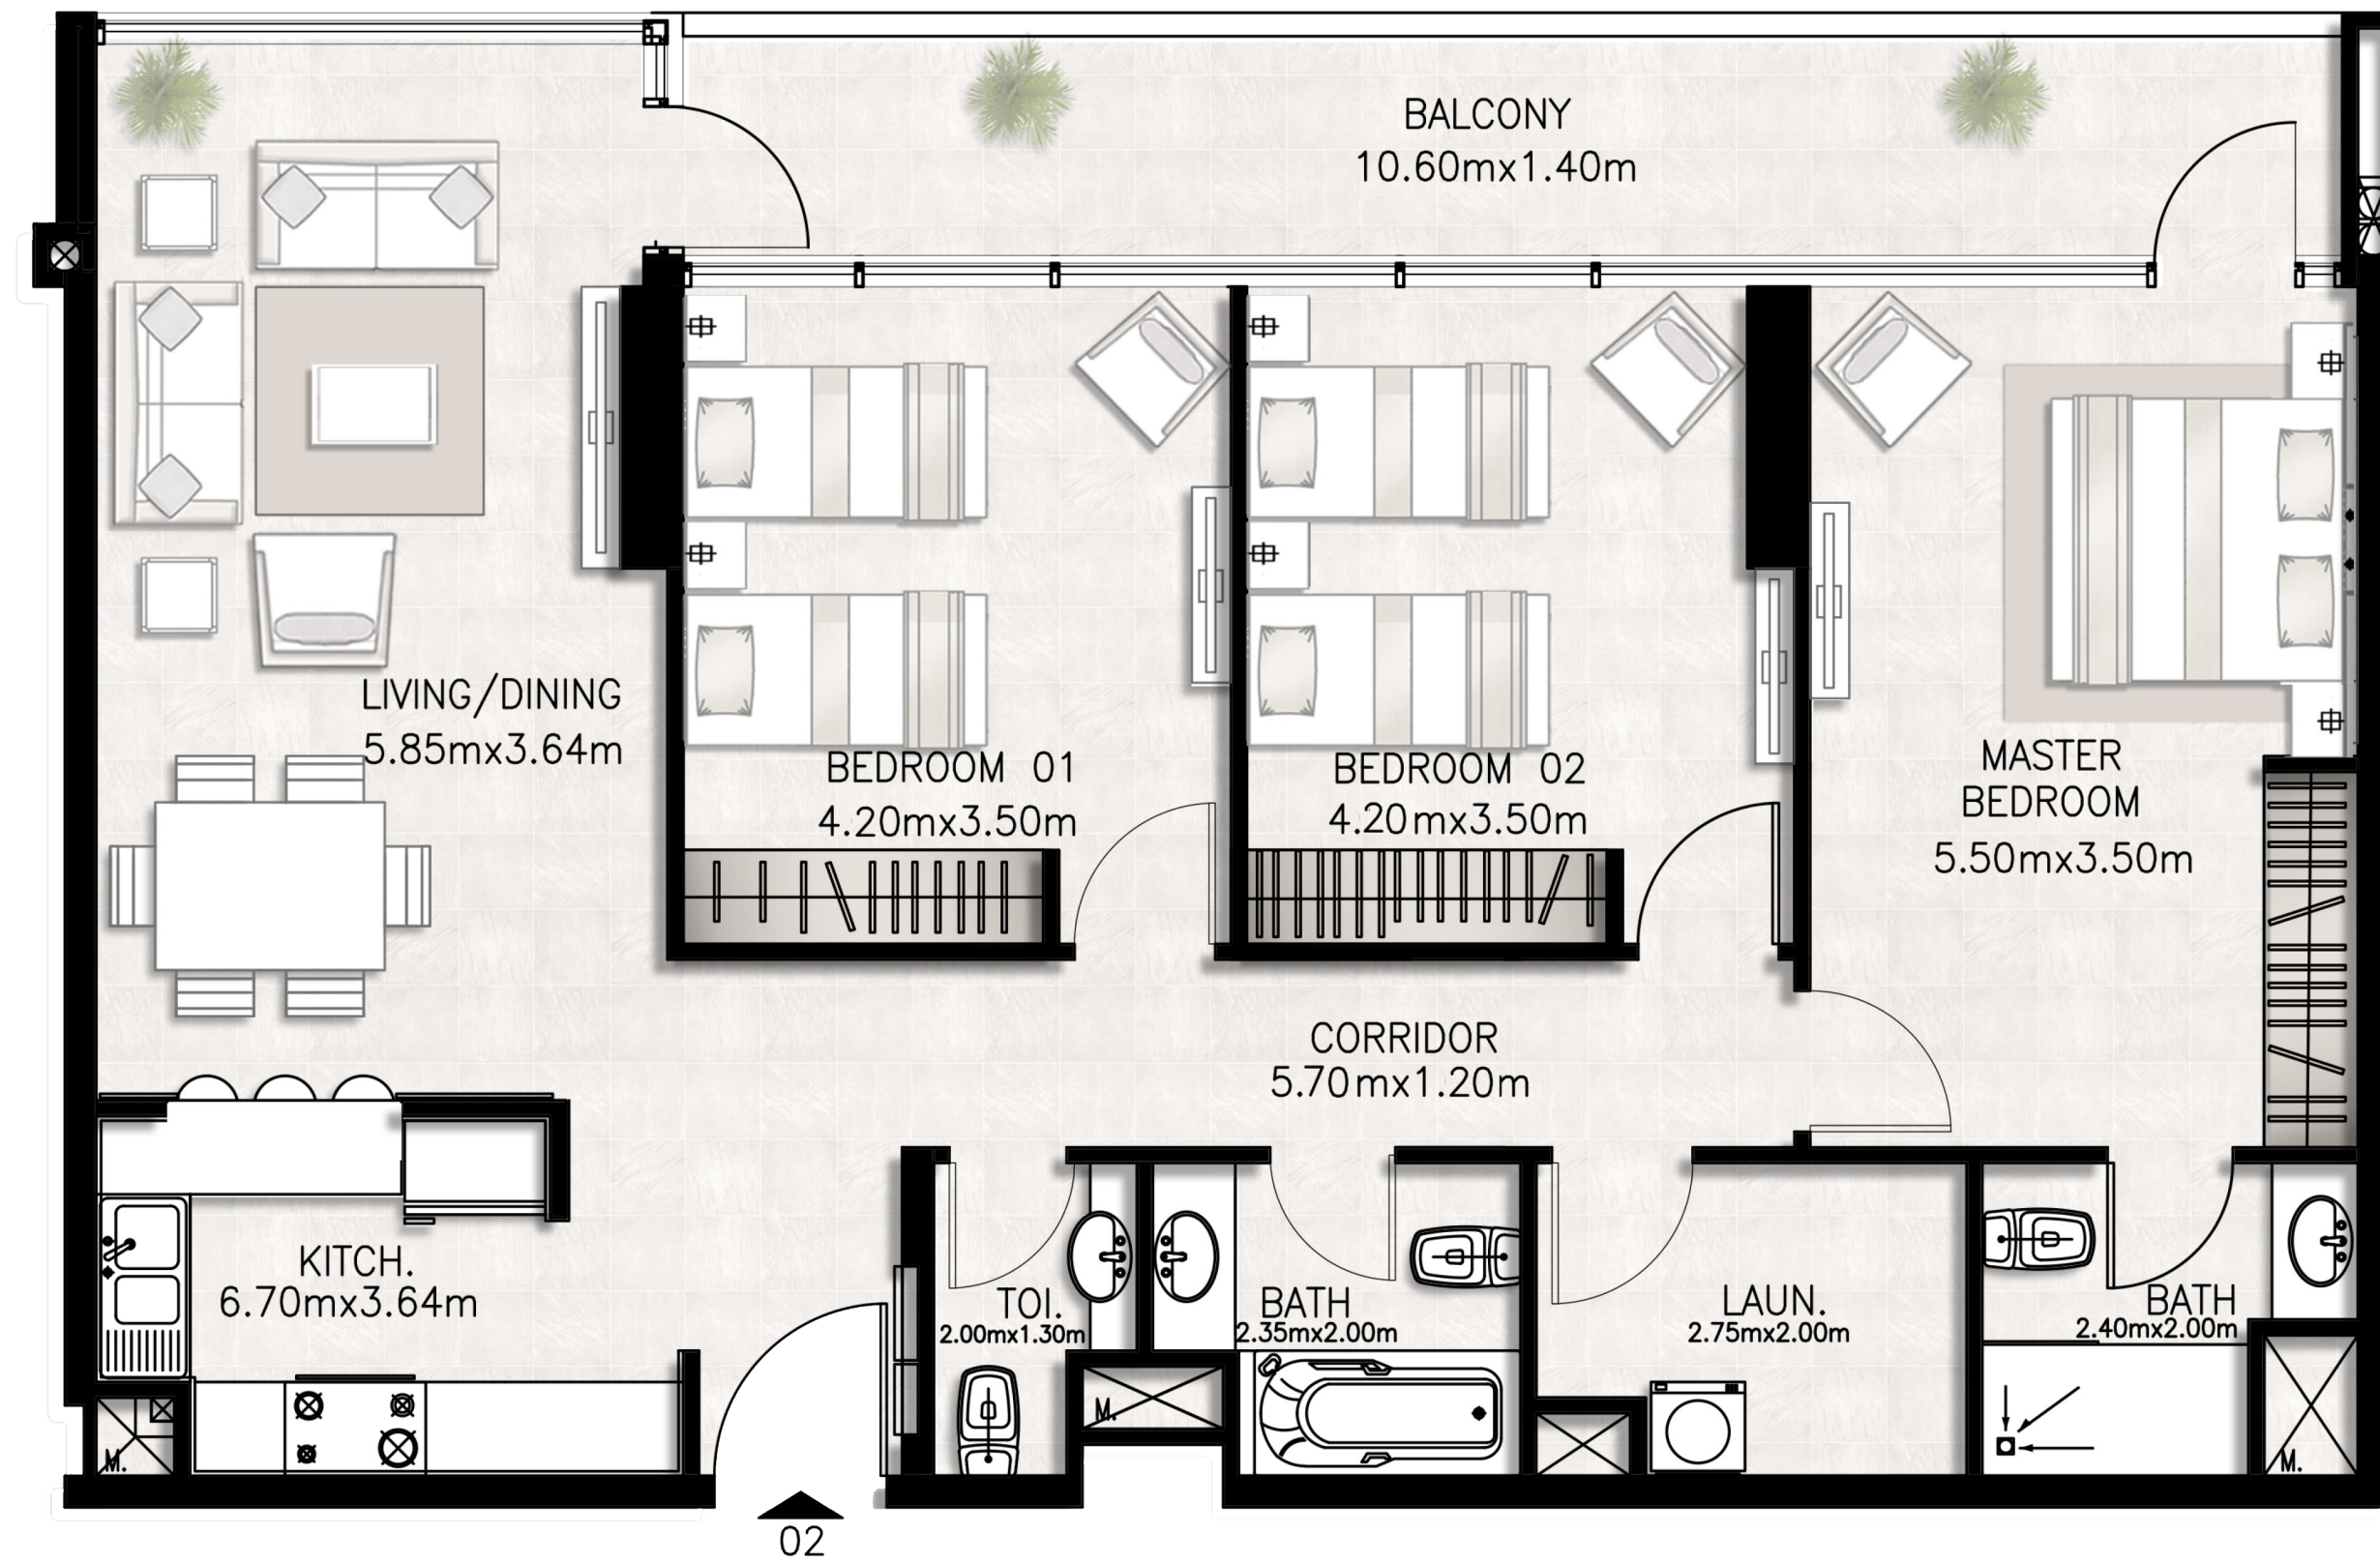

Fifteenth Floor

Unit layouts

Unit 1501 / Fifteenth floor

BED / BATHS	2 BEDS / 2.5 BATHS
SUITE AREA	99.26 SQM / 1068.4 SQFT
BALCONY AREA	18.18 SQM / 195.7 SQFT
TOTAL AREA	117.44 SQM / 1264.1 SQFT

Unit 1502 / Fifteenth floor