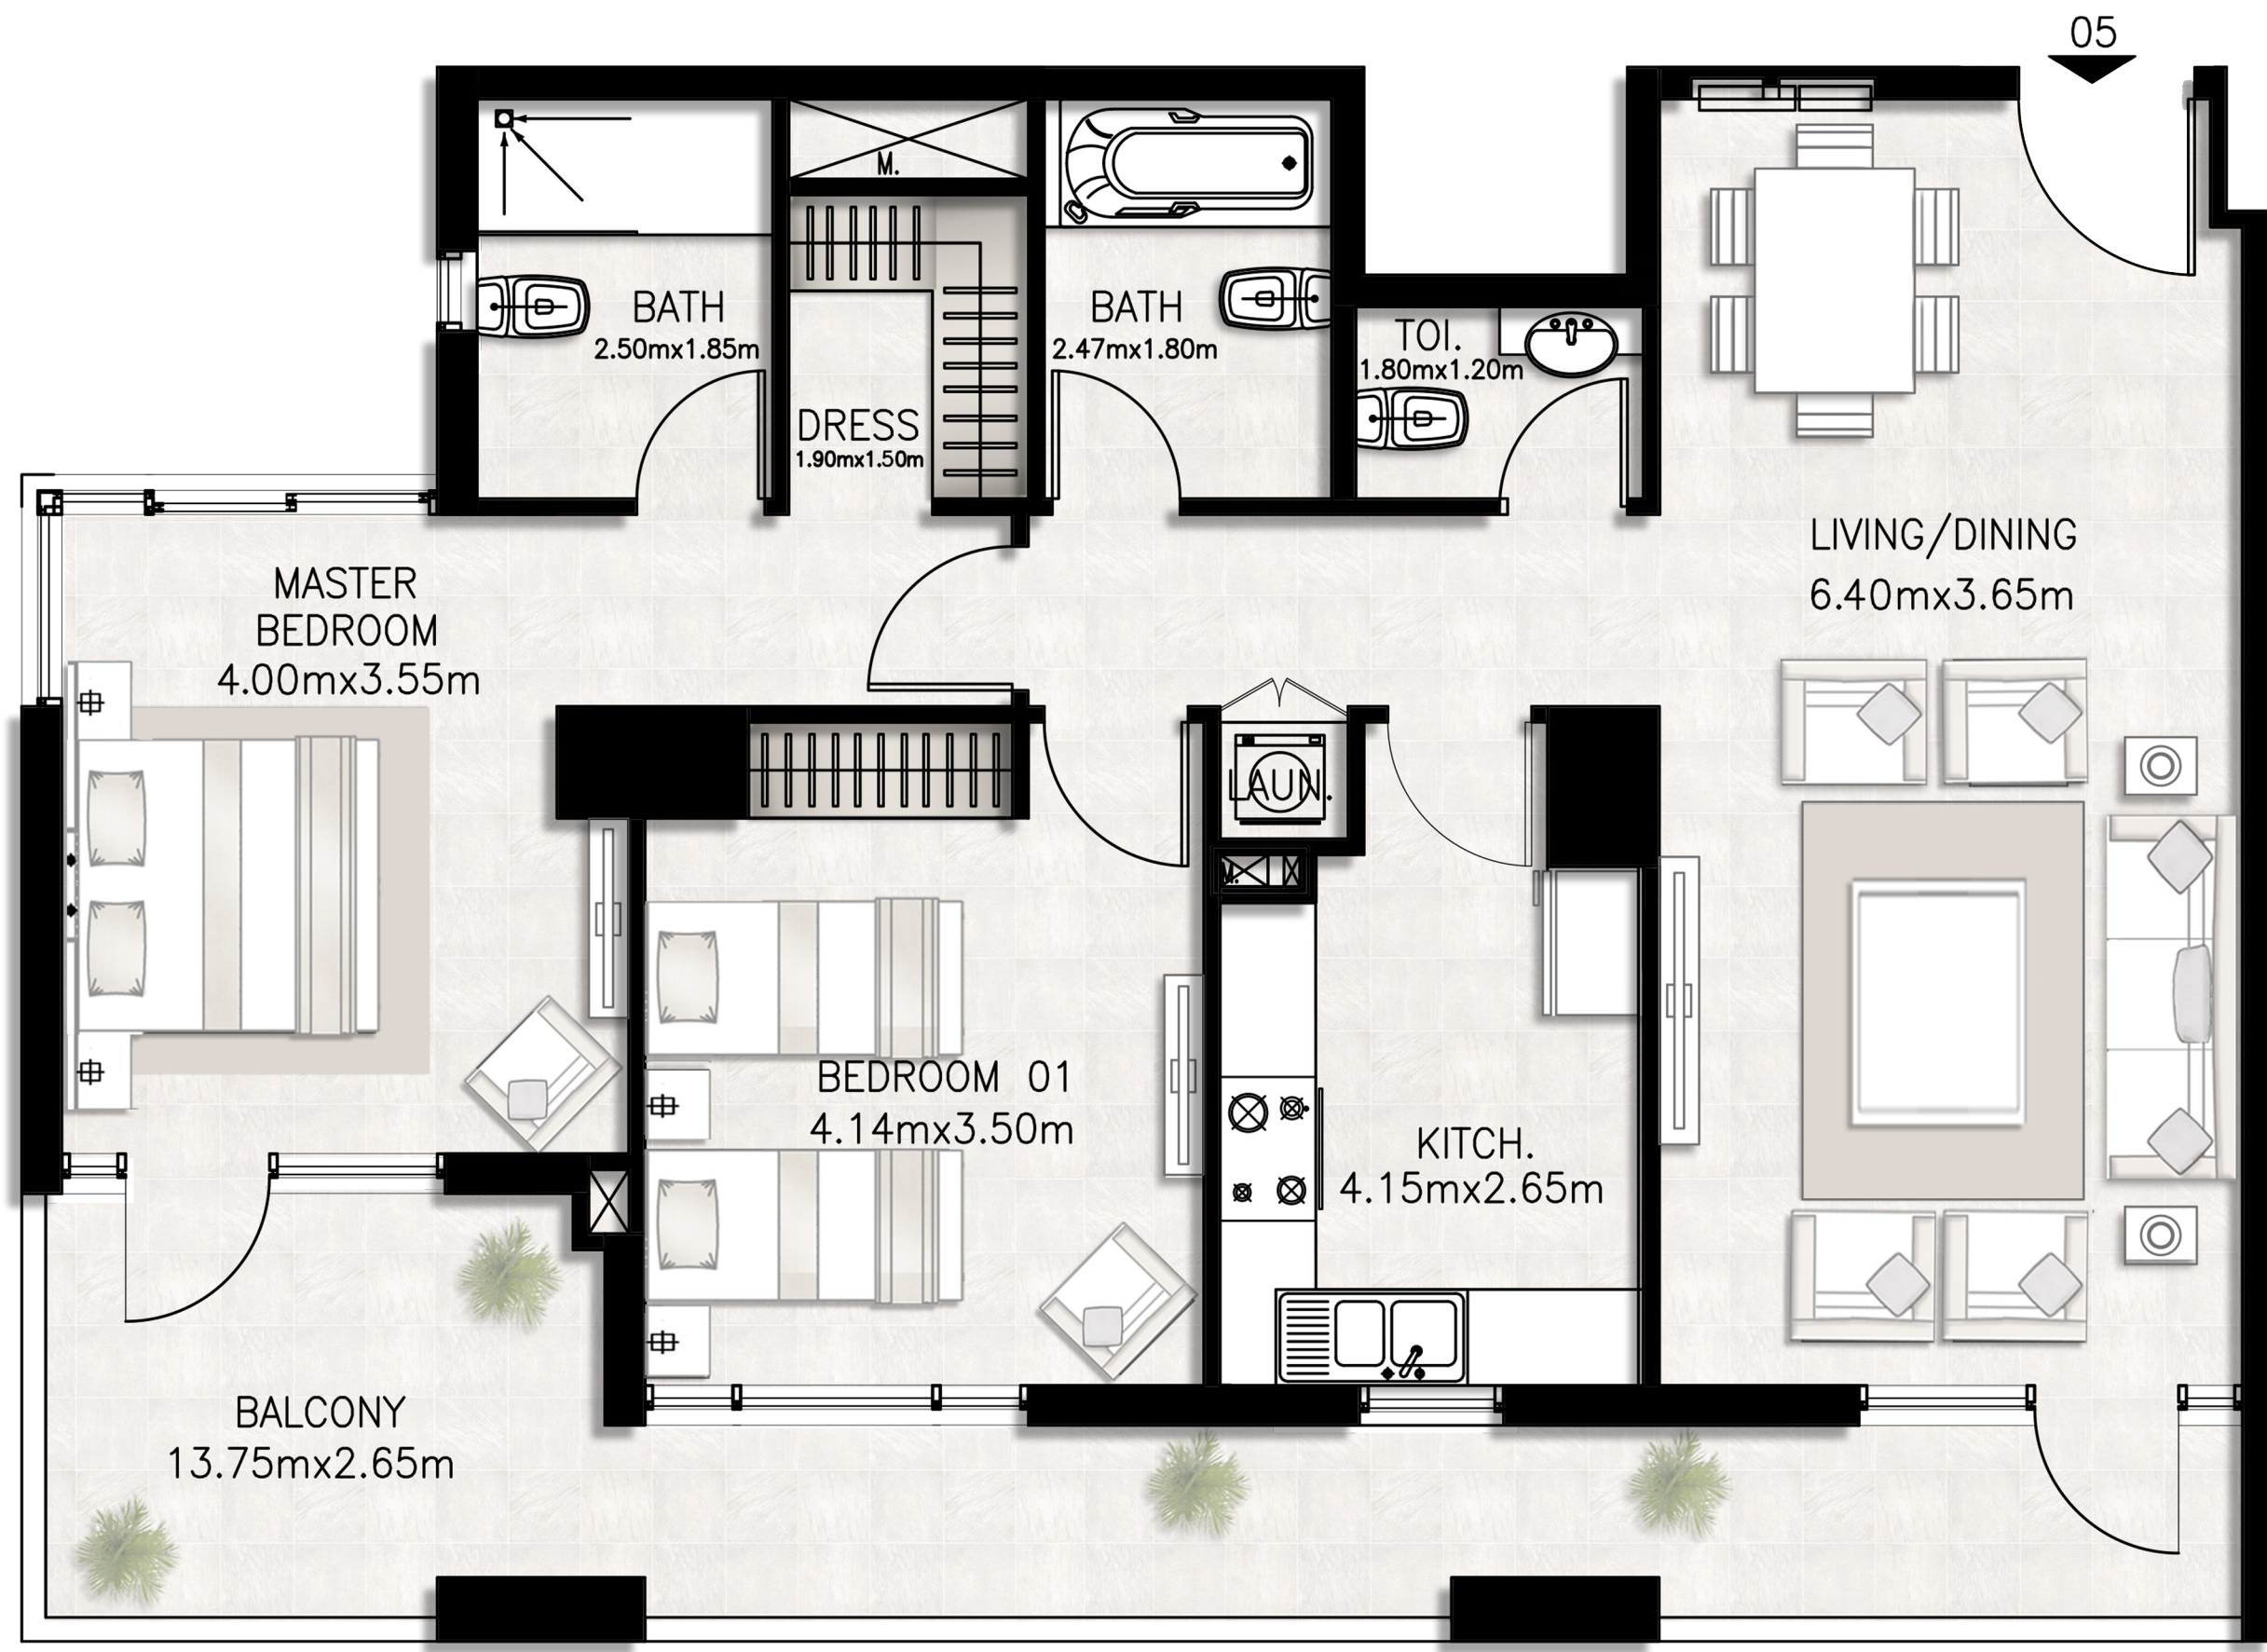

Unit 1605 / Sixteenth floor

BED / BATHS	2 BEDS / 2.5 BATHS
SUITE AREA	98.64 SQM / 1061.8 SQFT
BALCONY AREA	24.67 SQM / 265.5 SQFT
TOTAL AREA	123.31 SQM / 1327.3 SQFT