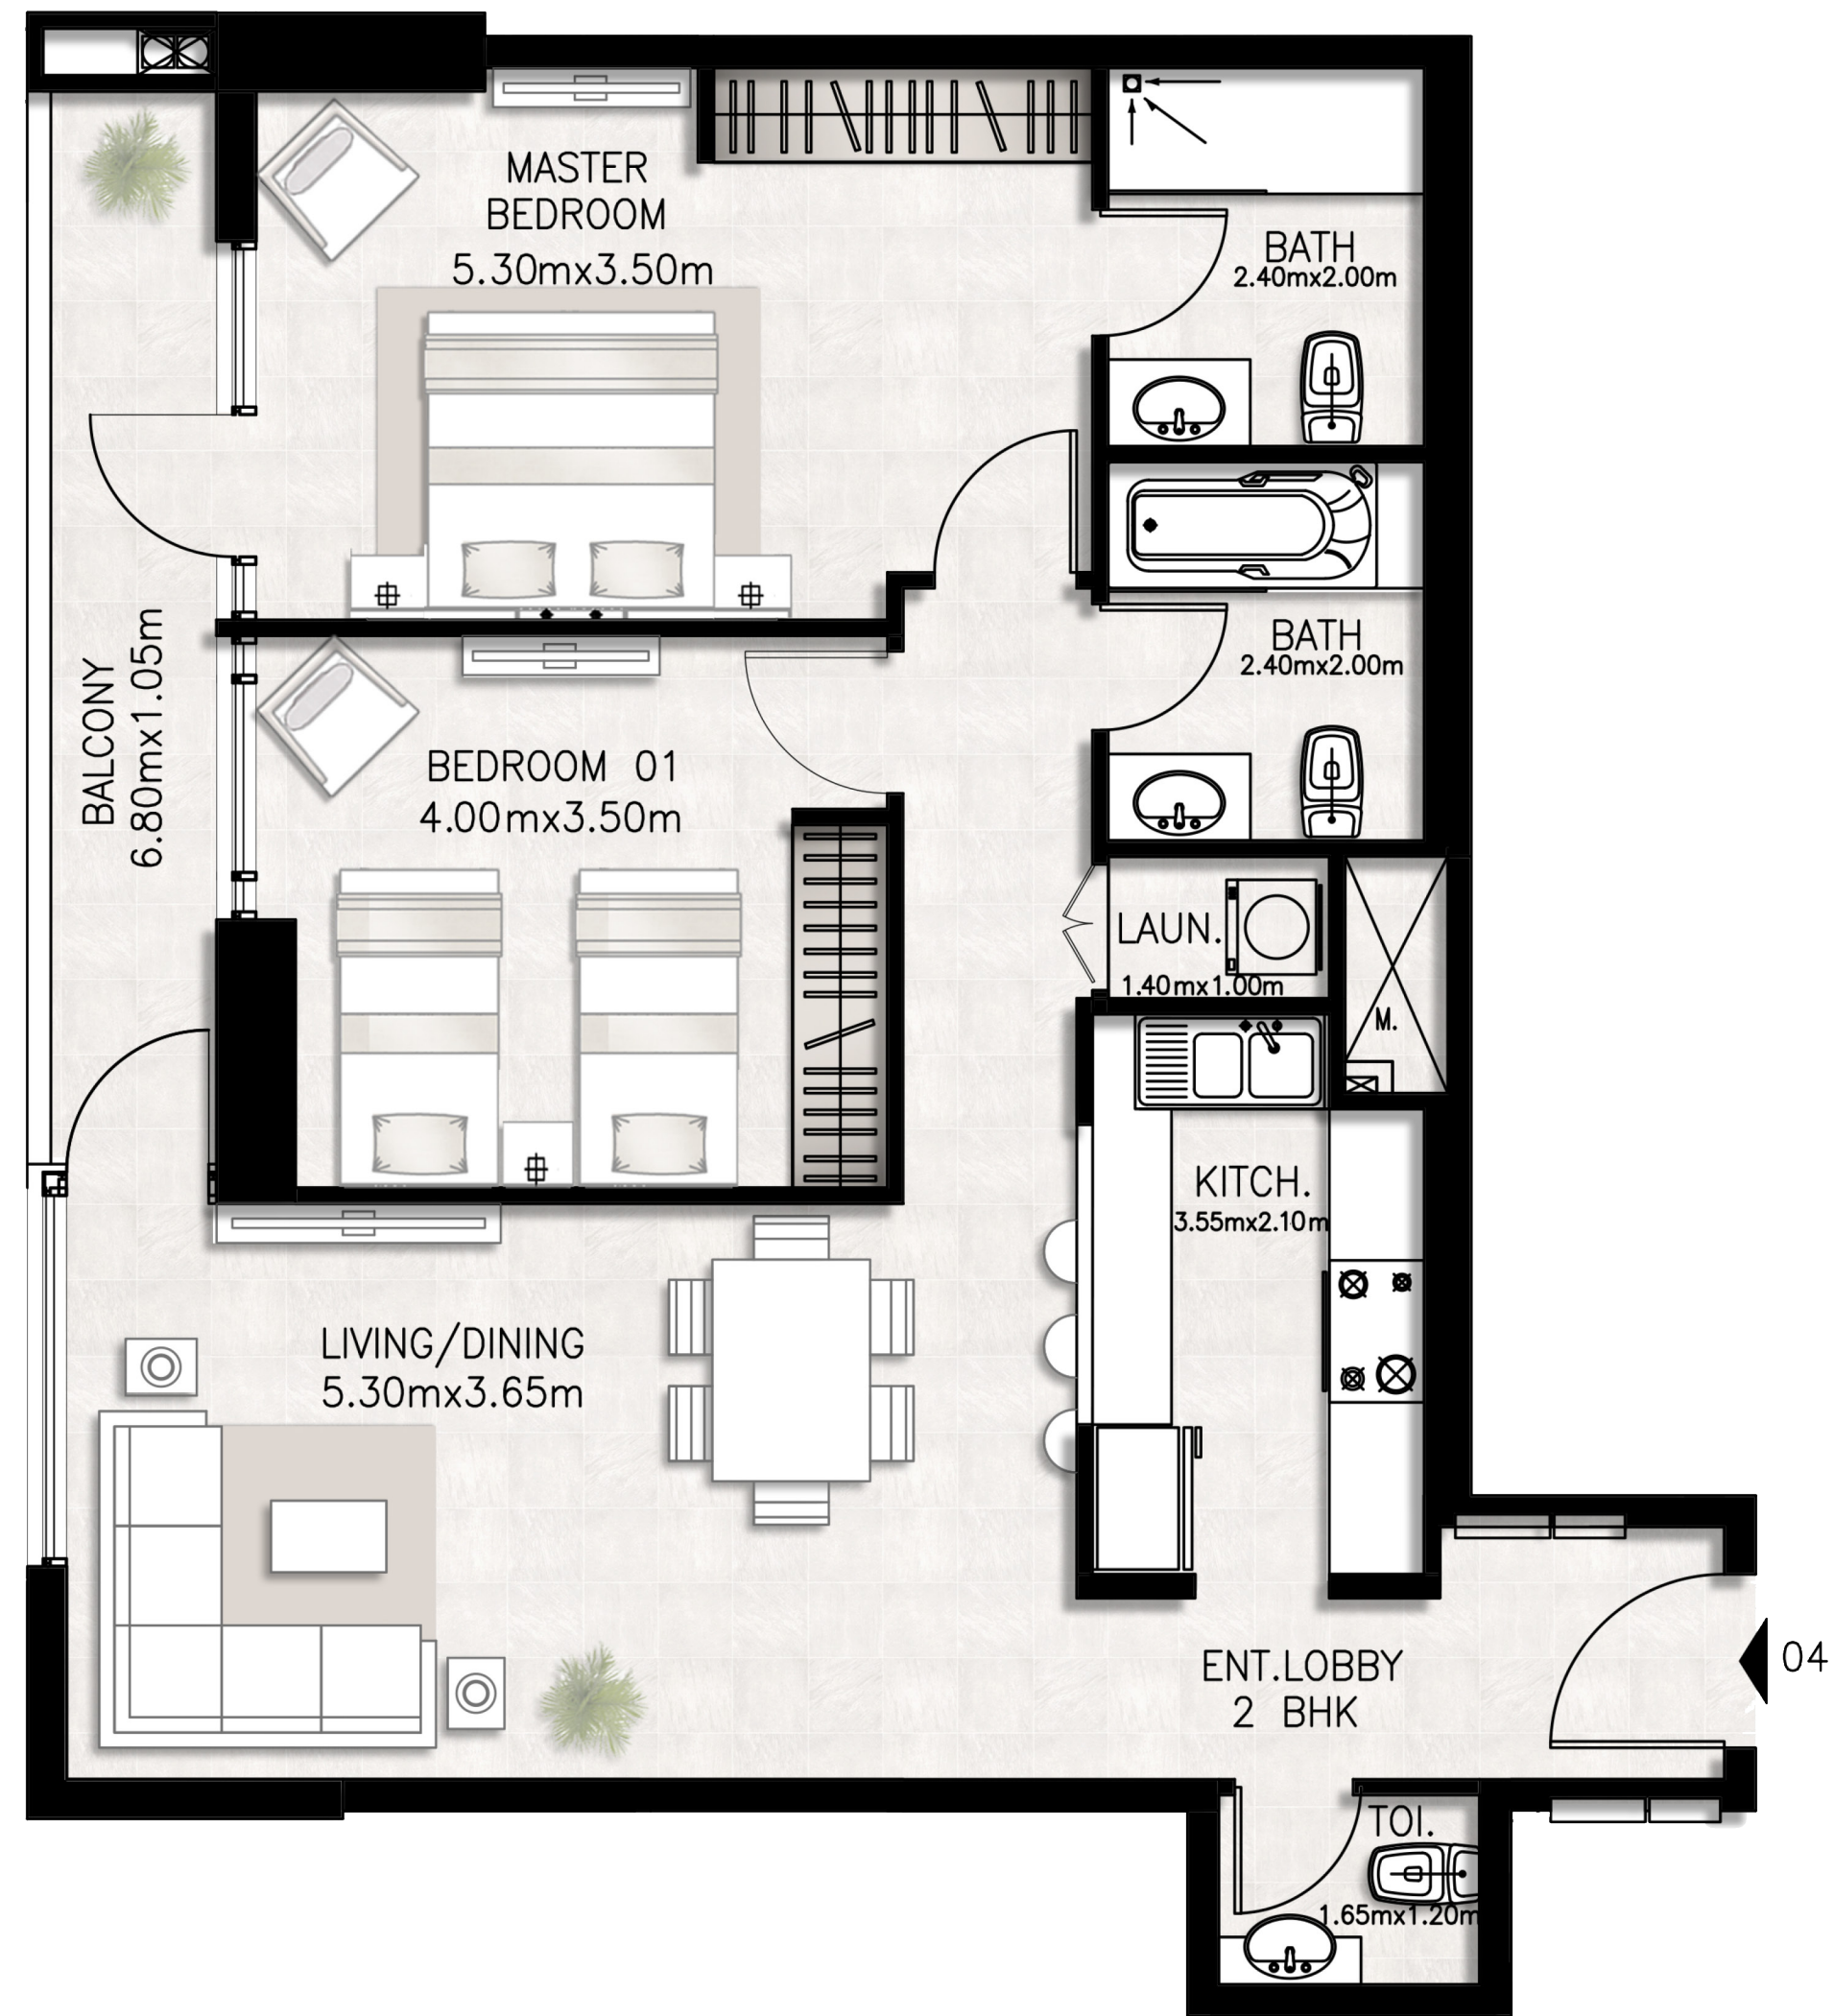

BED / BATHS	3 BEDS / 2.5 BATHS
SUITE AREA	117.61 SQM / 1265.9 SQFT
BALCONY AREA	17.01 SQM / 183.1 SQFT
TOTAL AREA	134.62 SQM / 1449.0 SQFT

Unit 203 / Second floor

BED / BATHS	2 BEDS / 2.5 BATHS
SUITE AREA	95.82 SQM / 1031.4 SQFT
BALCONY AREA	18.29 SQM / 196.9 SQFT
TOTAL AREA	114.11 SQM / 1228.3 SQFT