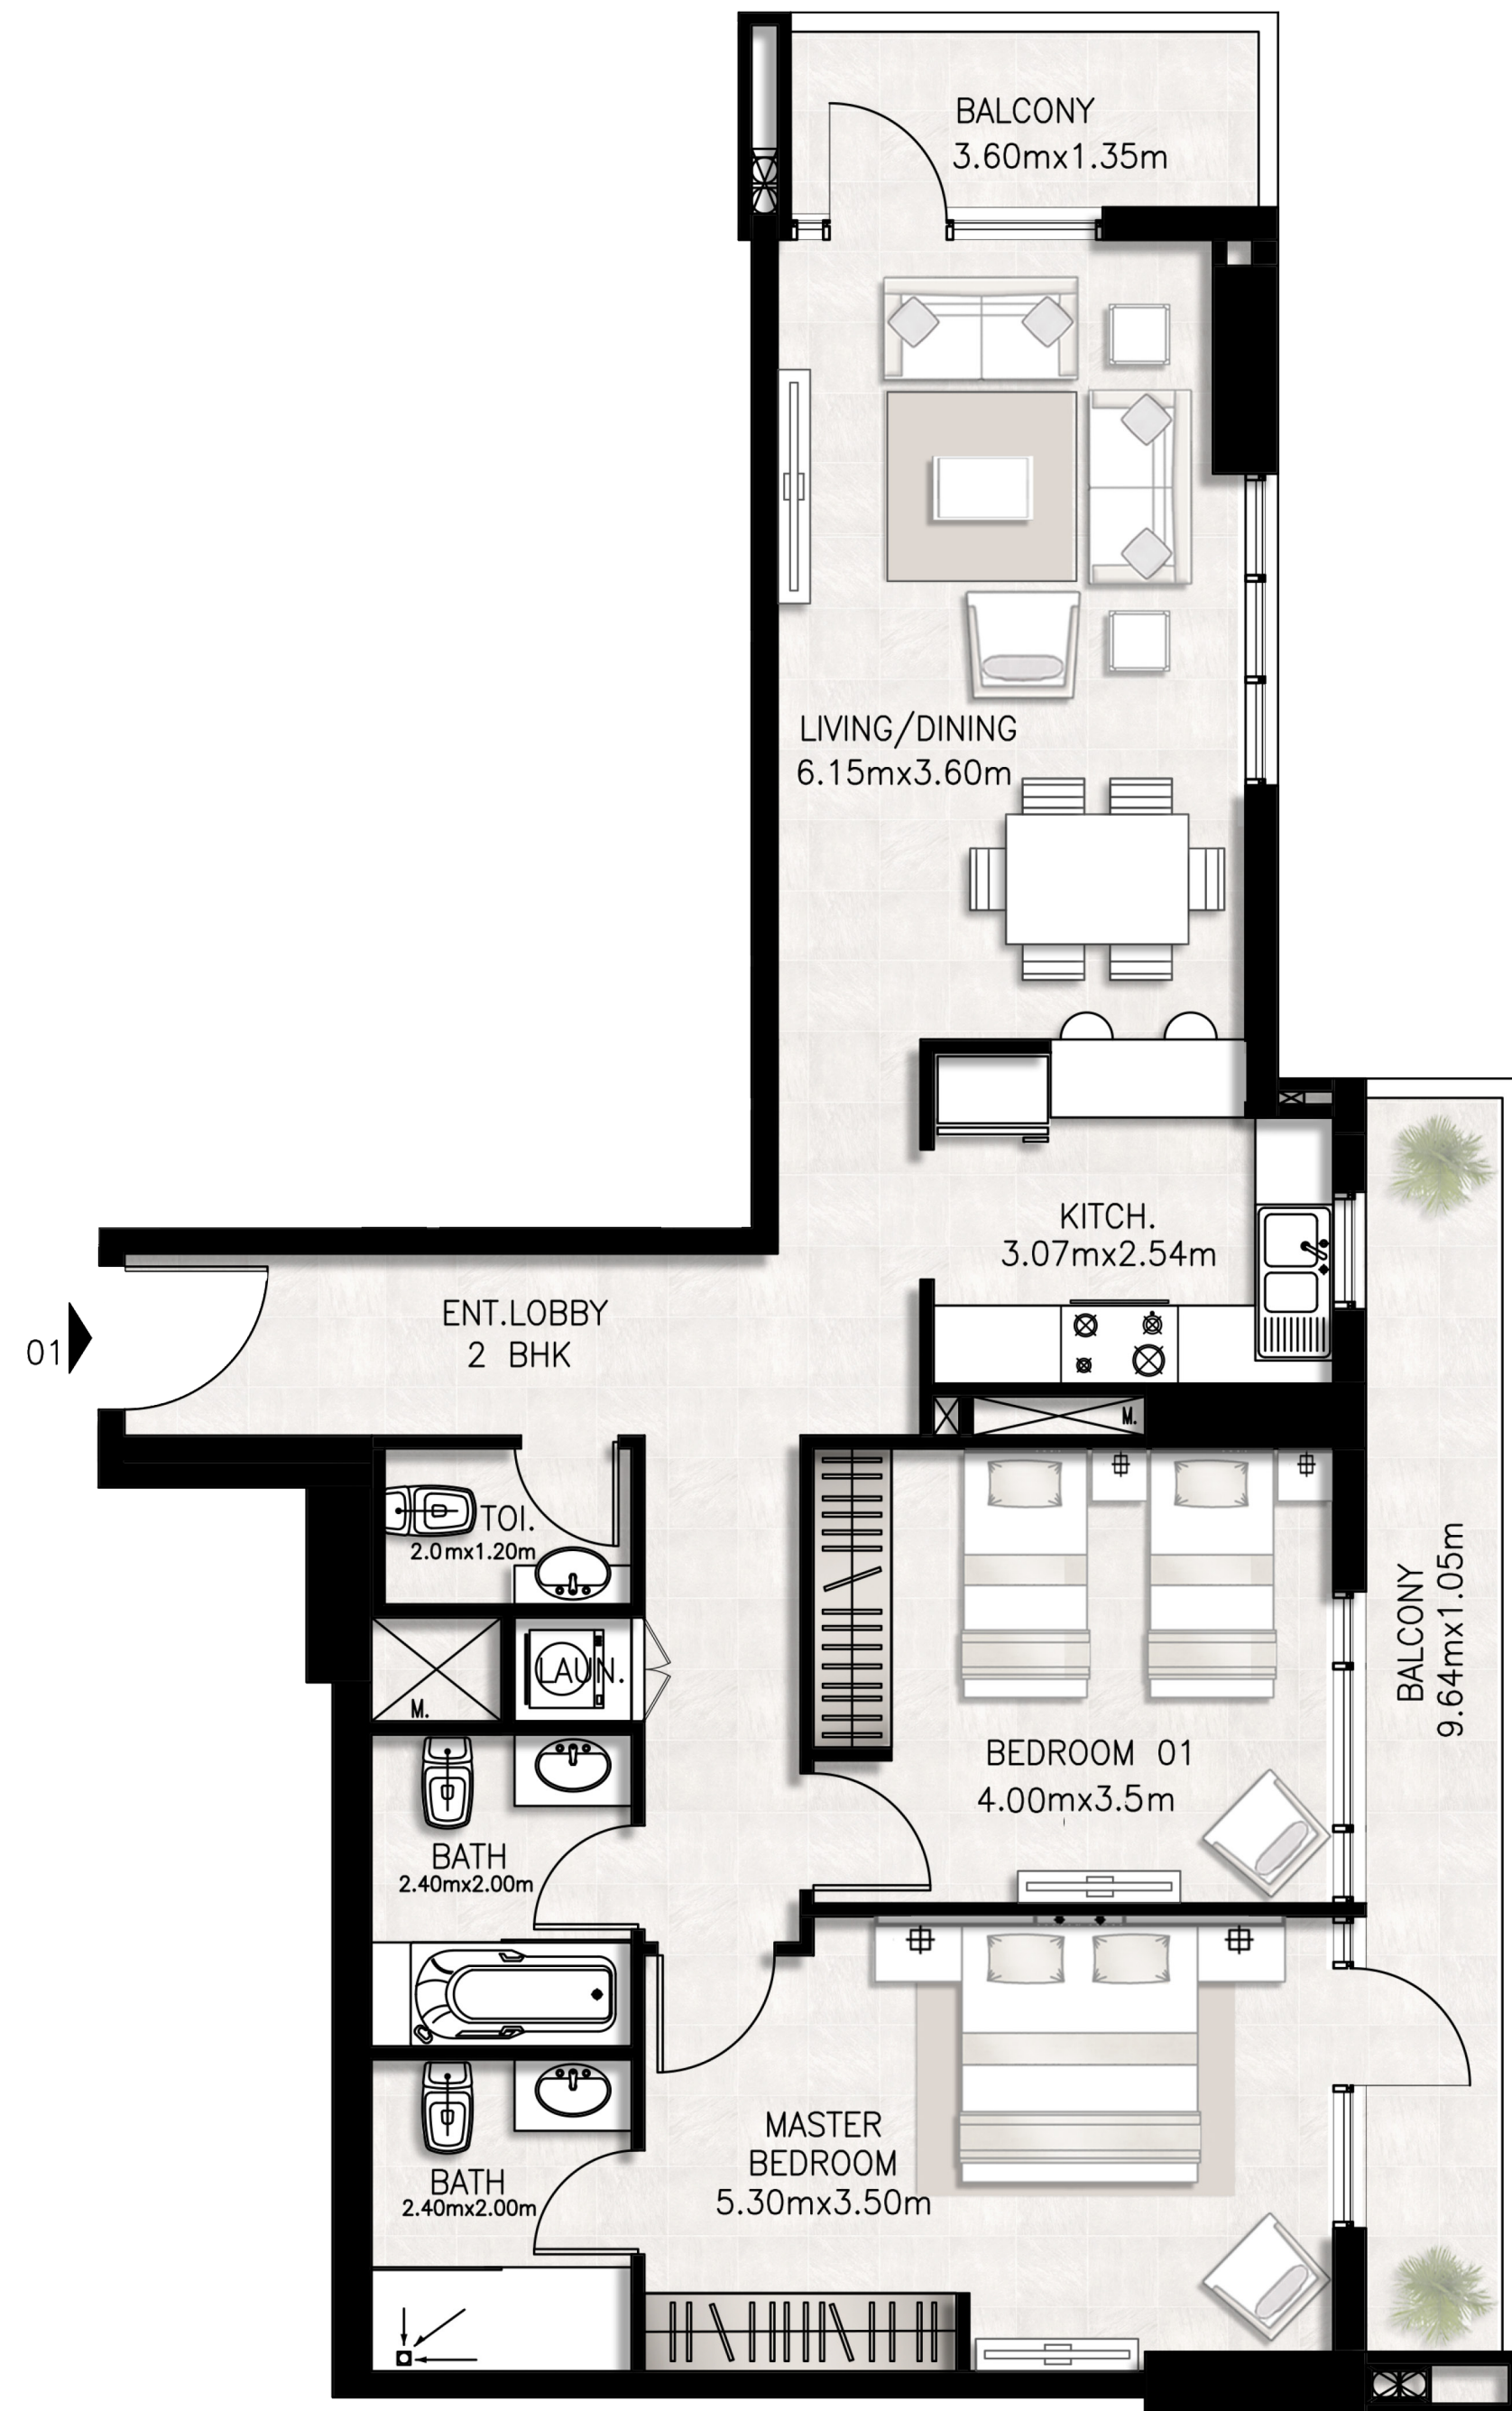

Unit 701 / Seventh floor

BED / BATHS	2 BEDS / 2.5 BATHS
SUITE AREA	99.26 SQM / 1068.4 SQFT
BALCONY AREA	18.18 SQM / 195.7 SQFT
TOTAL AREA	117.44 SQM / 1264.1 SQFT