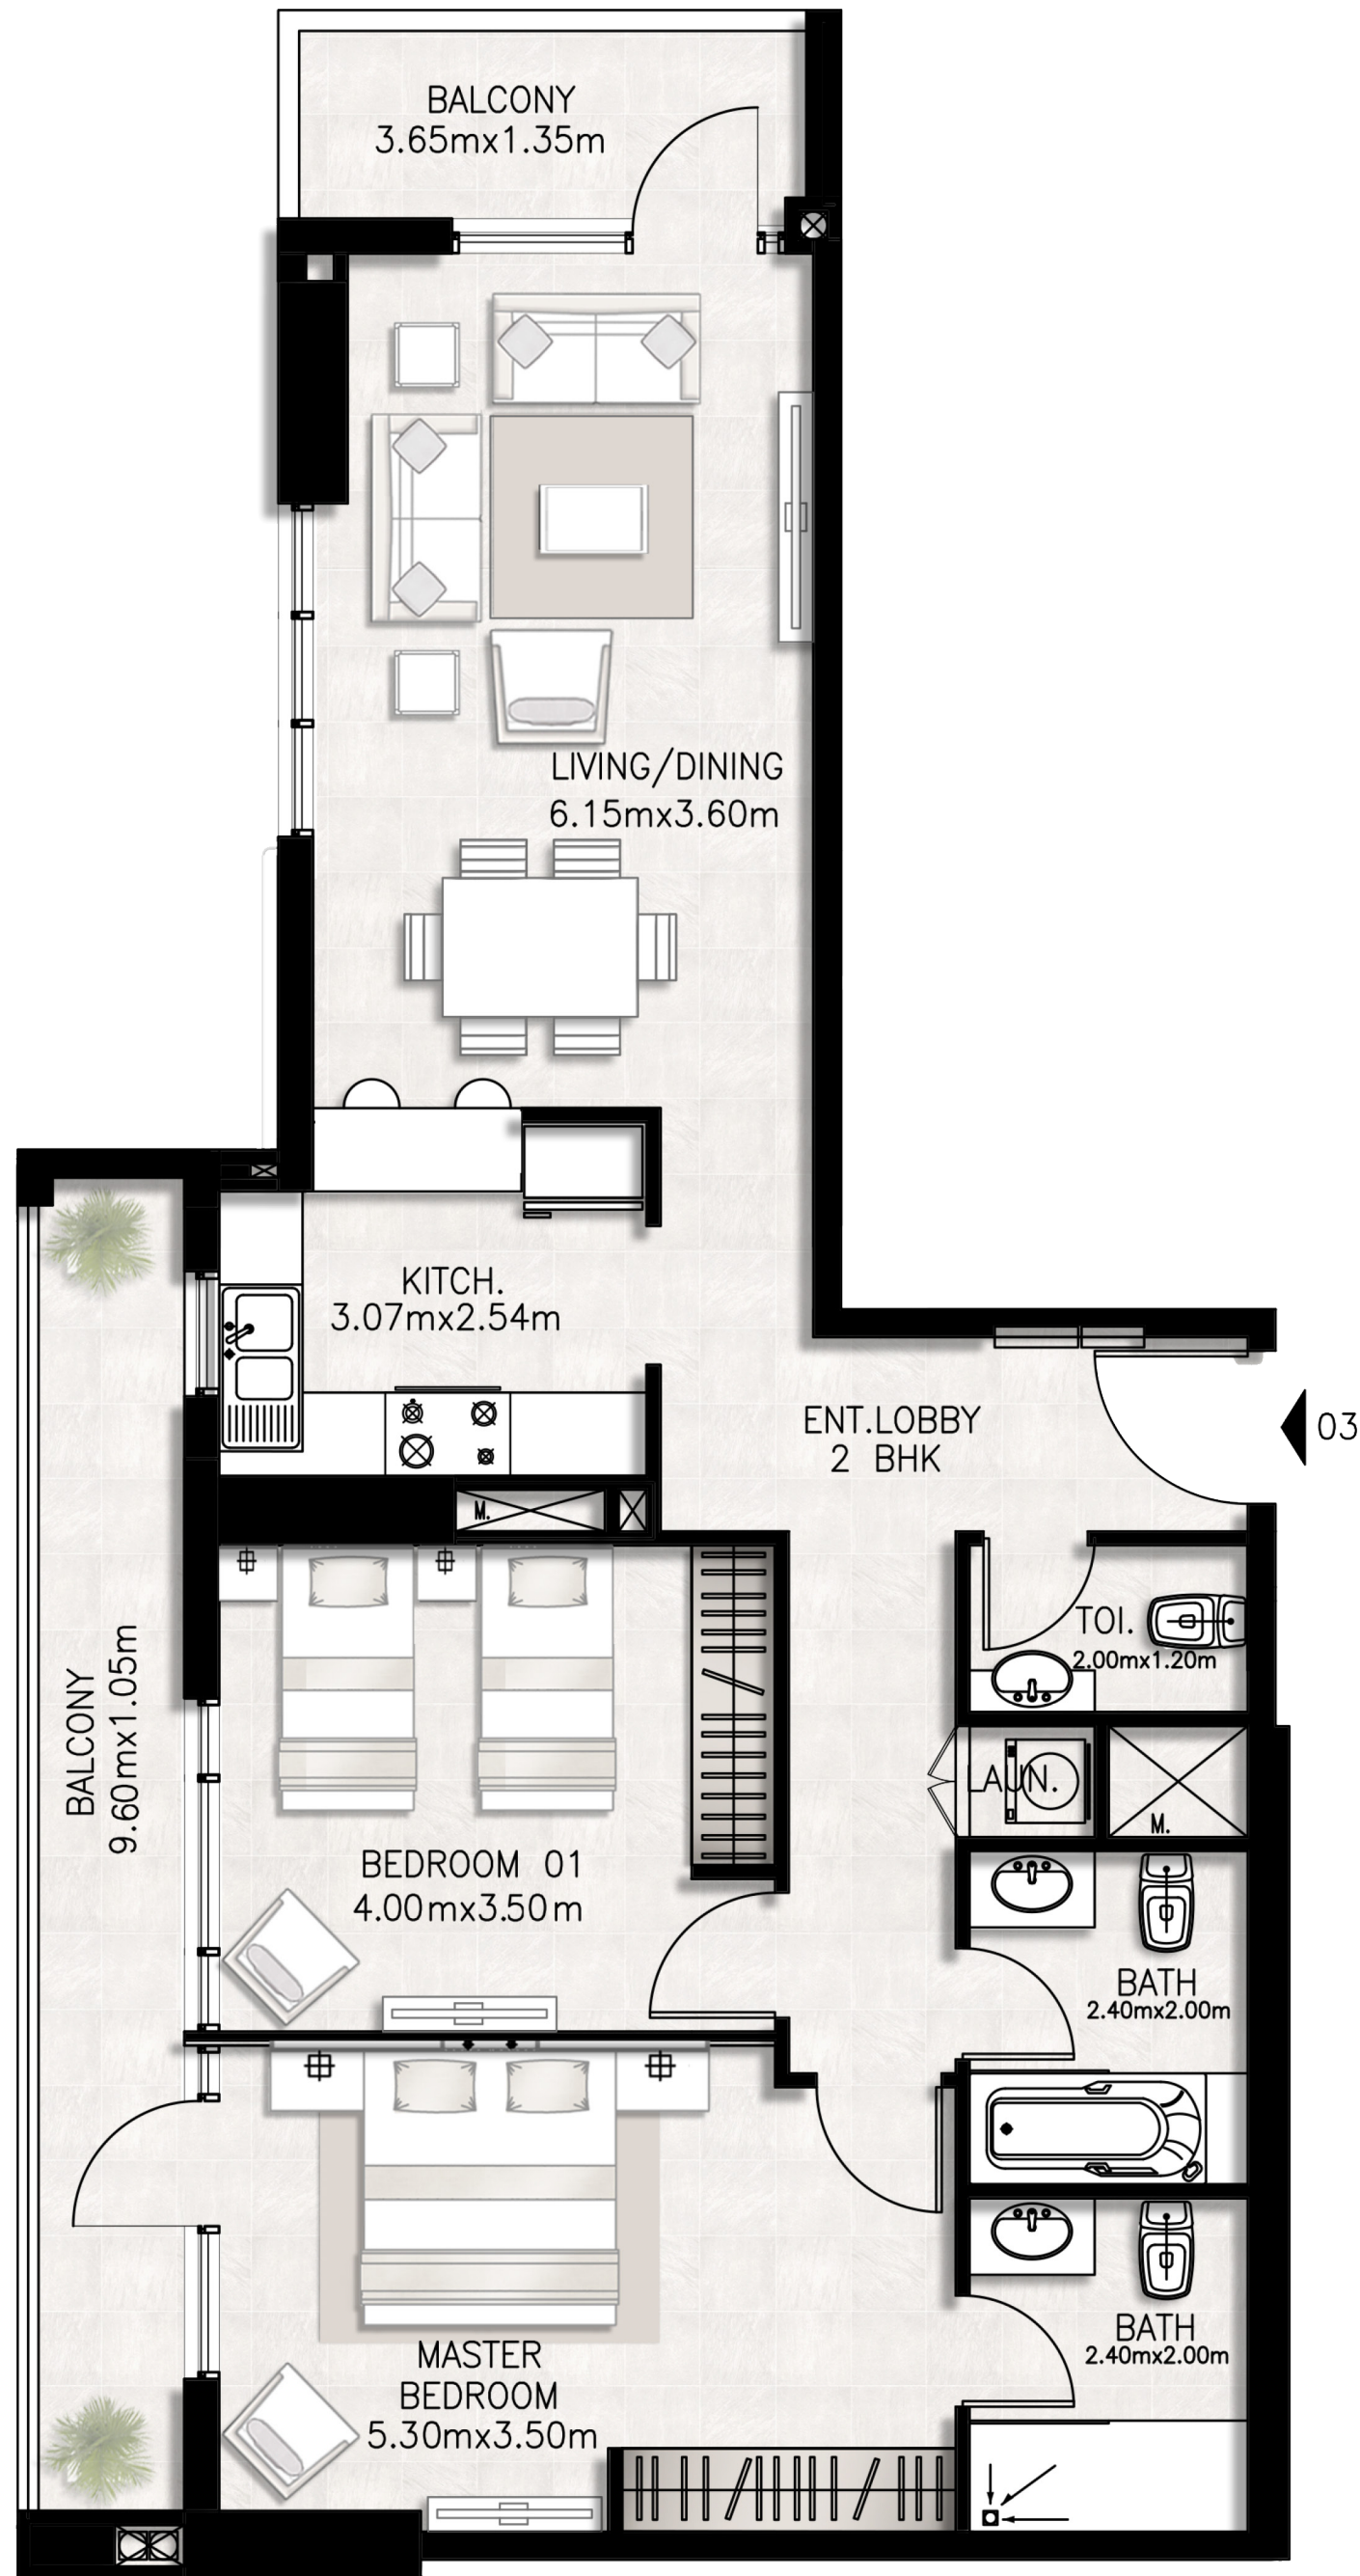

Unit 303 / Third floor

BED / BATHS	2 BEDS / 2.5 BATHS
SUITE AREA	95.82 SQM / 1031.4 SQFT
BALCONY AREA	18.29 SQM / 196.9 SQFT
TOTAL AREA	114.11 SQM / 1228.3 SQFT