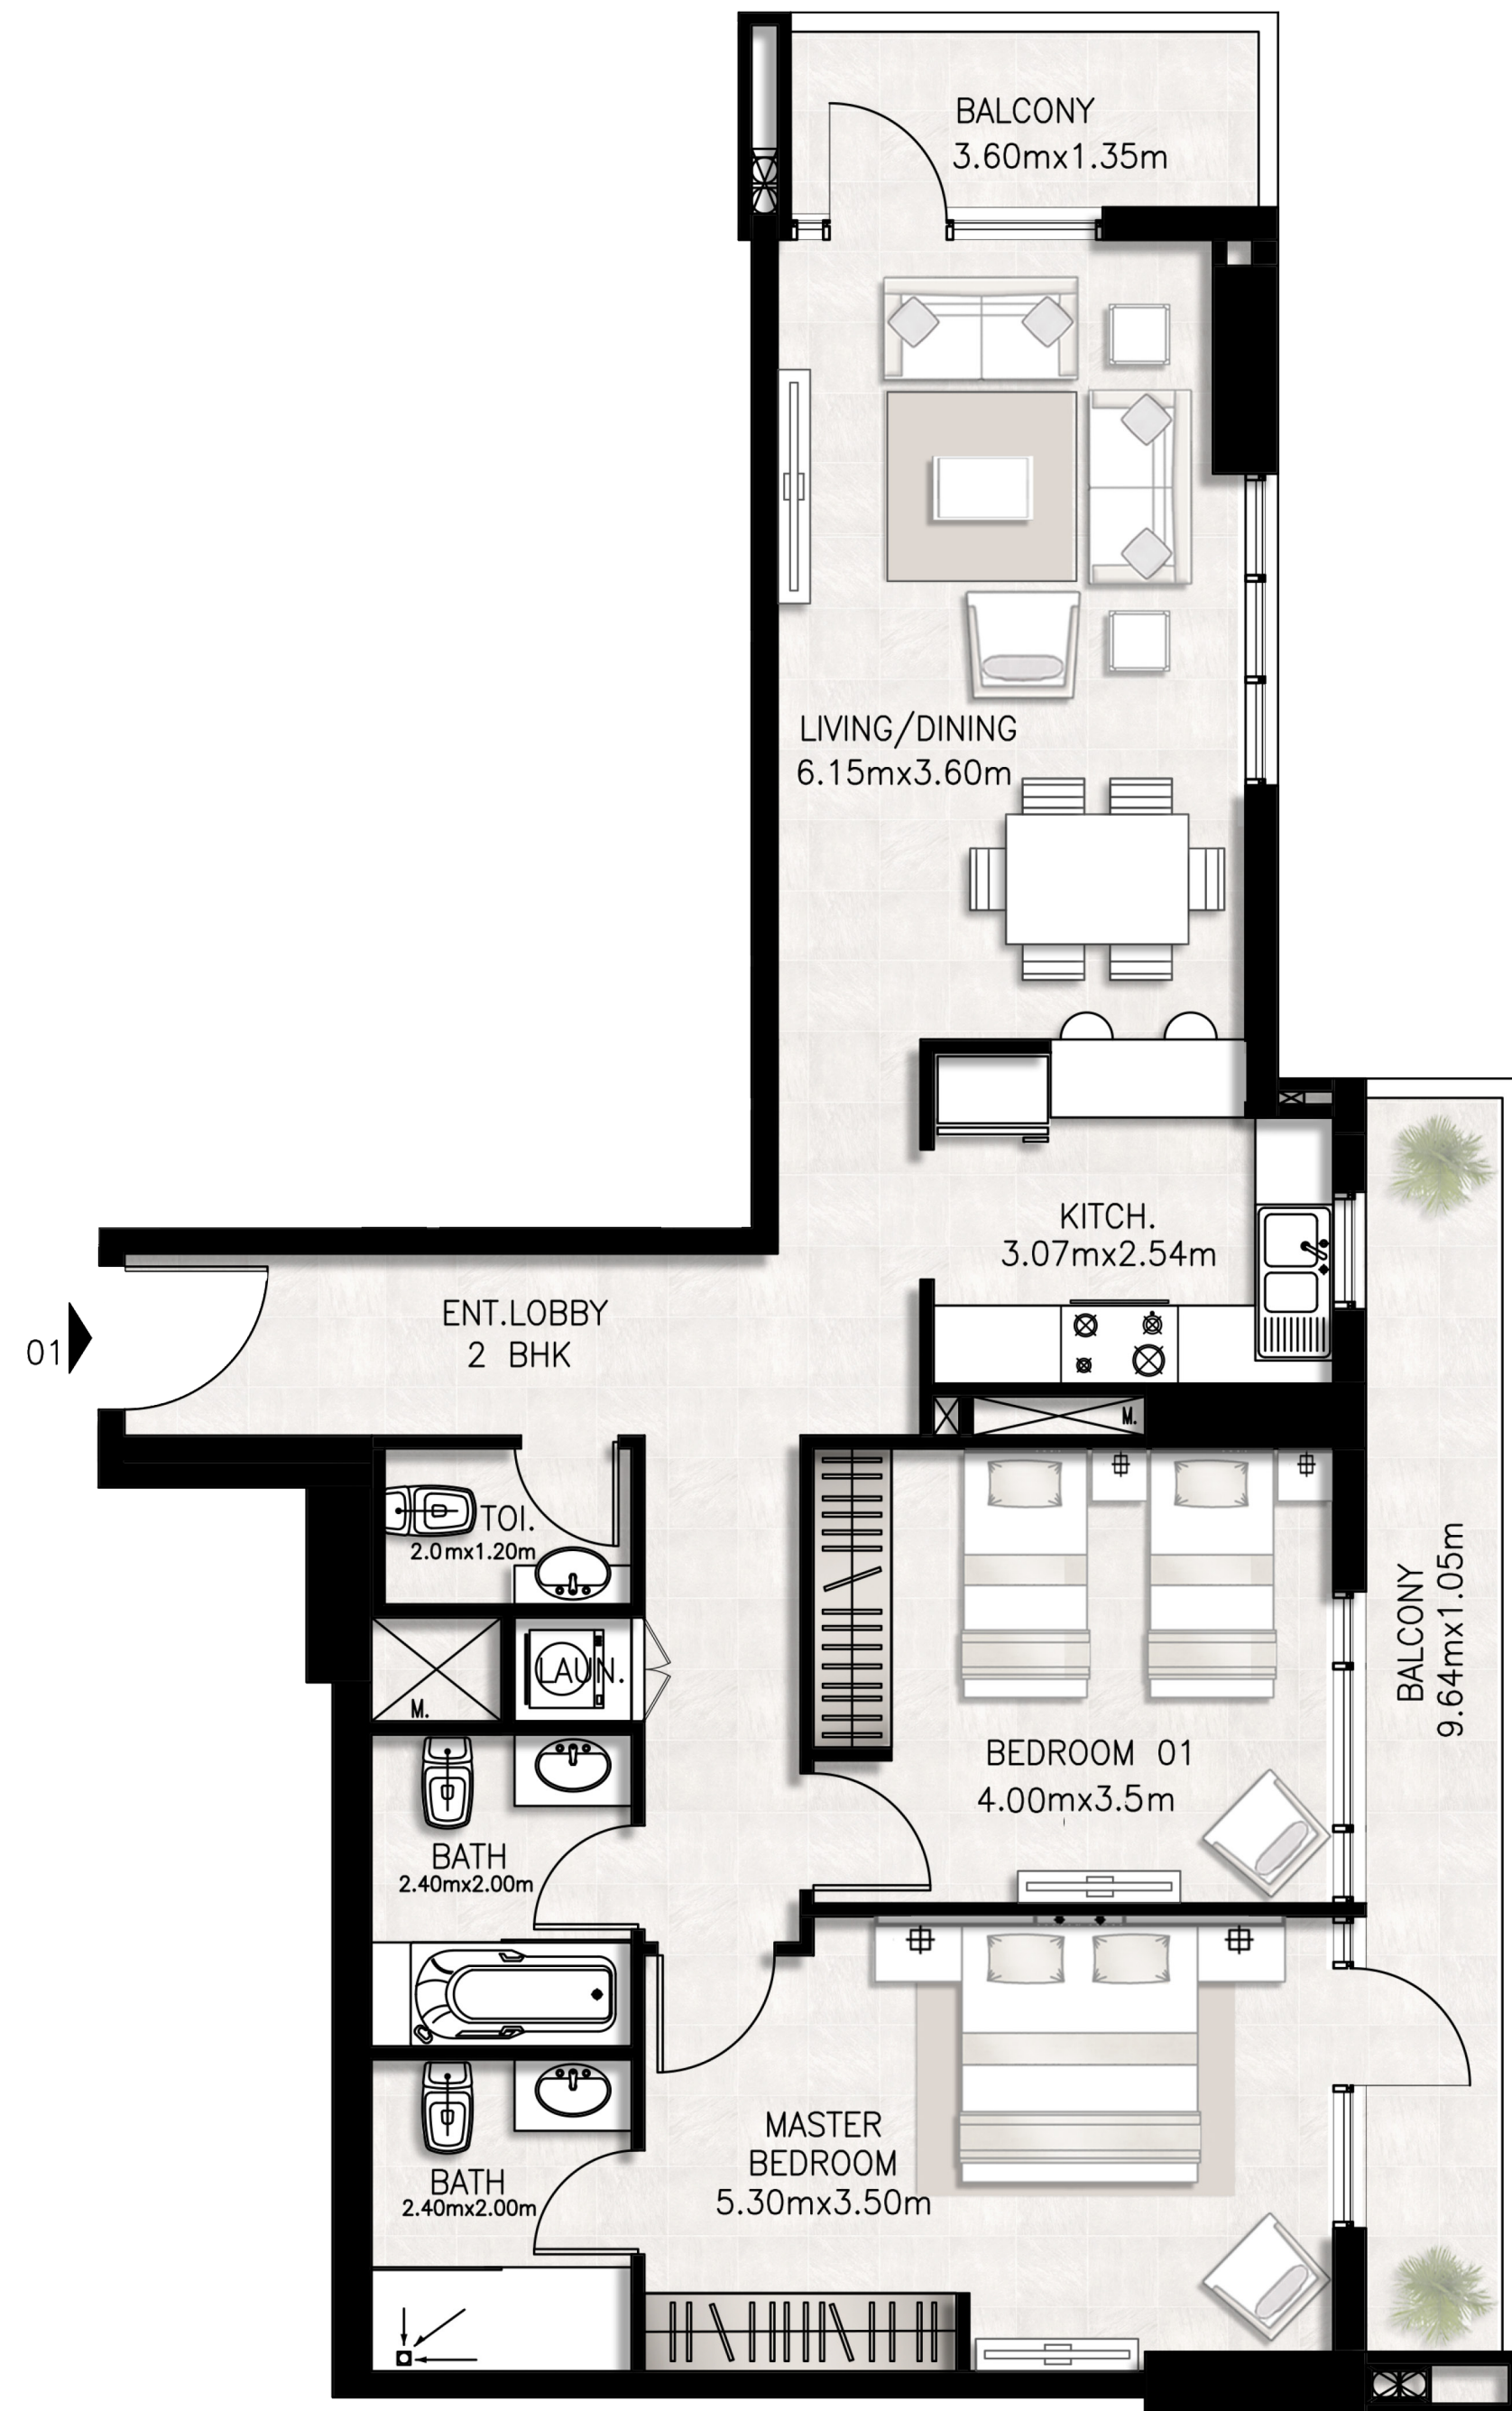

Unit 801 / Eighth floor

BED / BATHS	2 BEDS / 2.5 BATHS
SUITE AREA	99.26 SQM / 1068.4 SQFT
BALCONY AREA	18.18 SQM / 195.7 SQFT
TOTAL AREA	117.44 SQM / 1264.1 SQFT