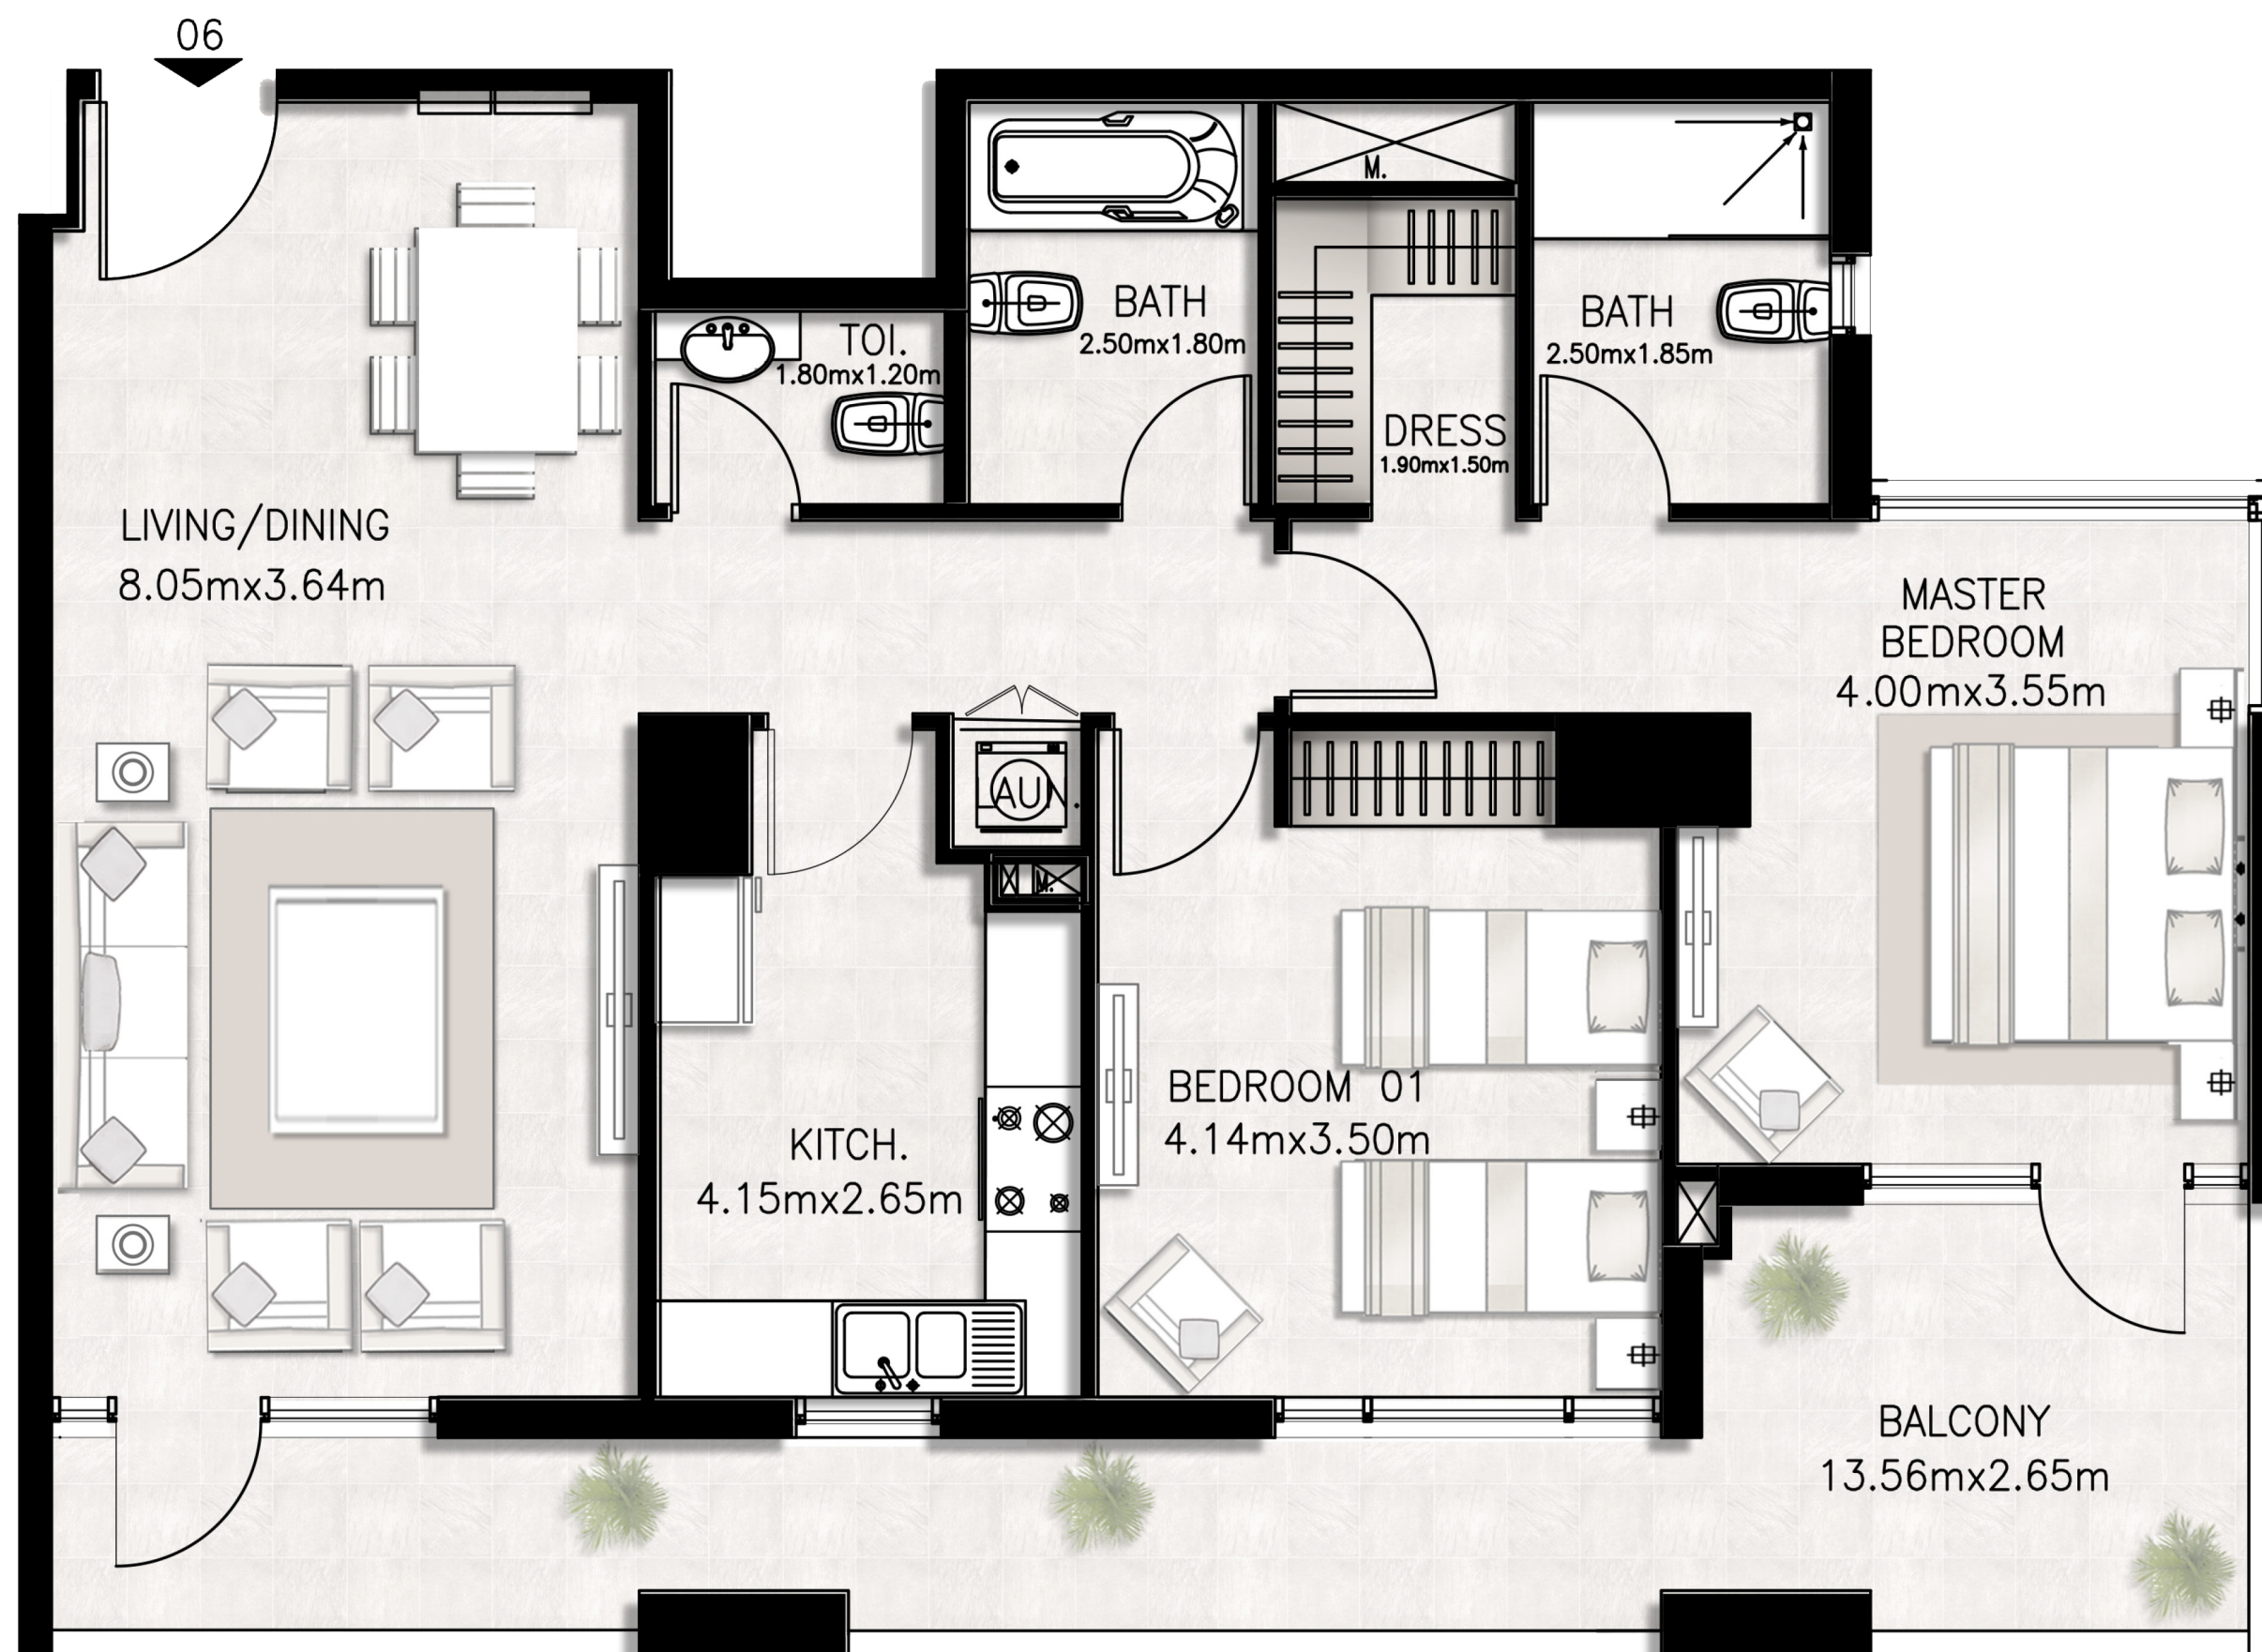

Unit 1004 / Tenth floor

BED / BATHS	2 BEDS / 2.5 BATHS
SUITE AREA	94.24 SQM / 1014.4 SQFT
BALCONY AREA	9.05 SQM / 97.4 SQFT
TOTAL AREA	103.29 SQM / 1111.8 SQFT

Unit 1005 / Tenth floor

BED / BATHS	2 BEDS / 2.5 BATHS
SUITE AREA	98.64 SQM / 1061.8 SQFT
BALCONY AREA	24.67 SQM / 265.5 SQFT
TOTAL AREA	123.31 SQM / 1327.3 SQFT