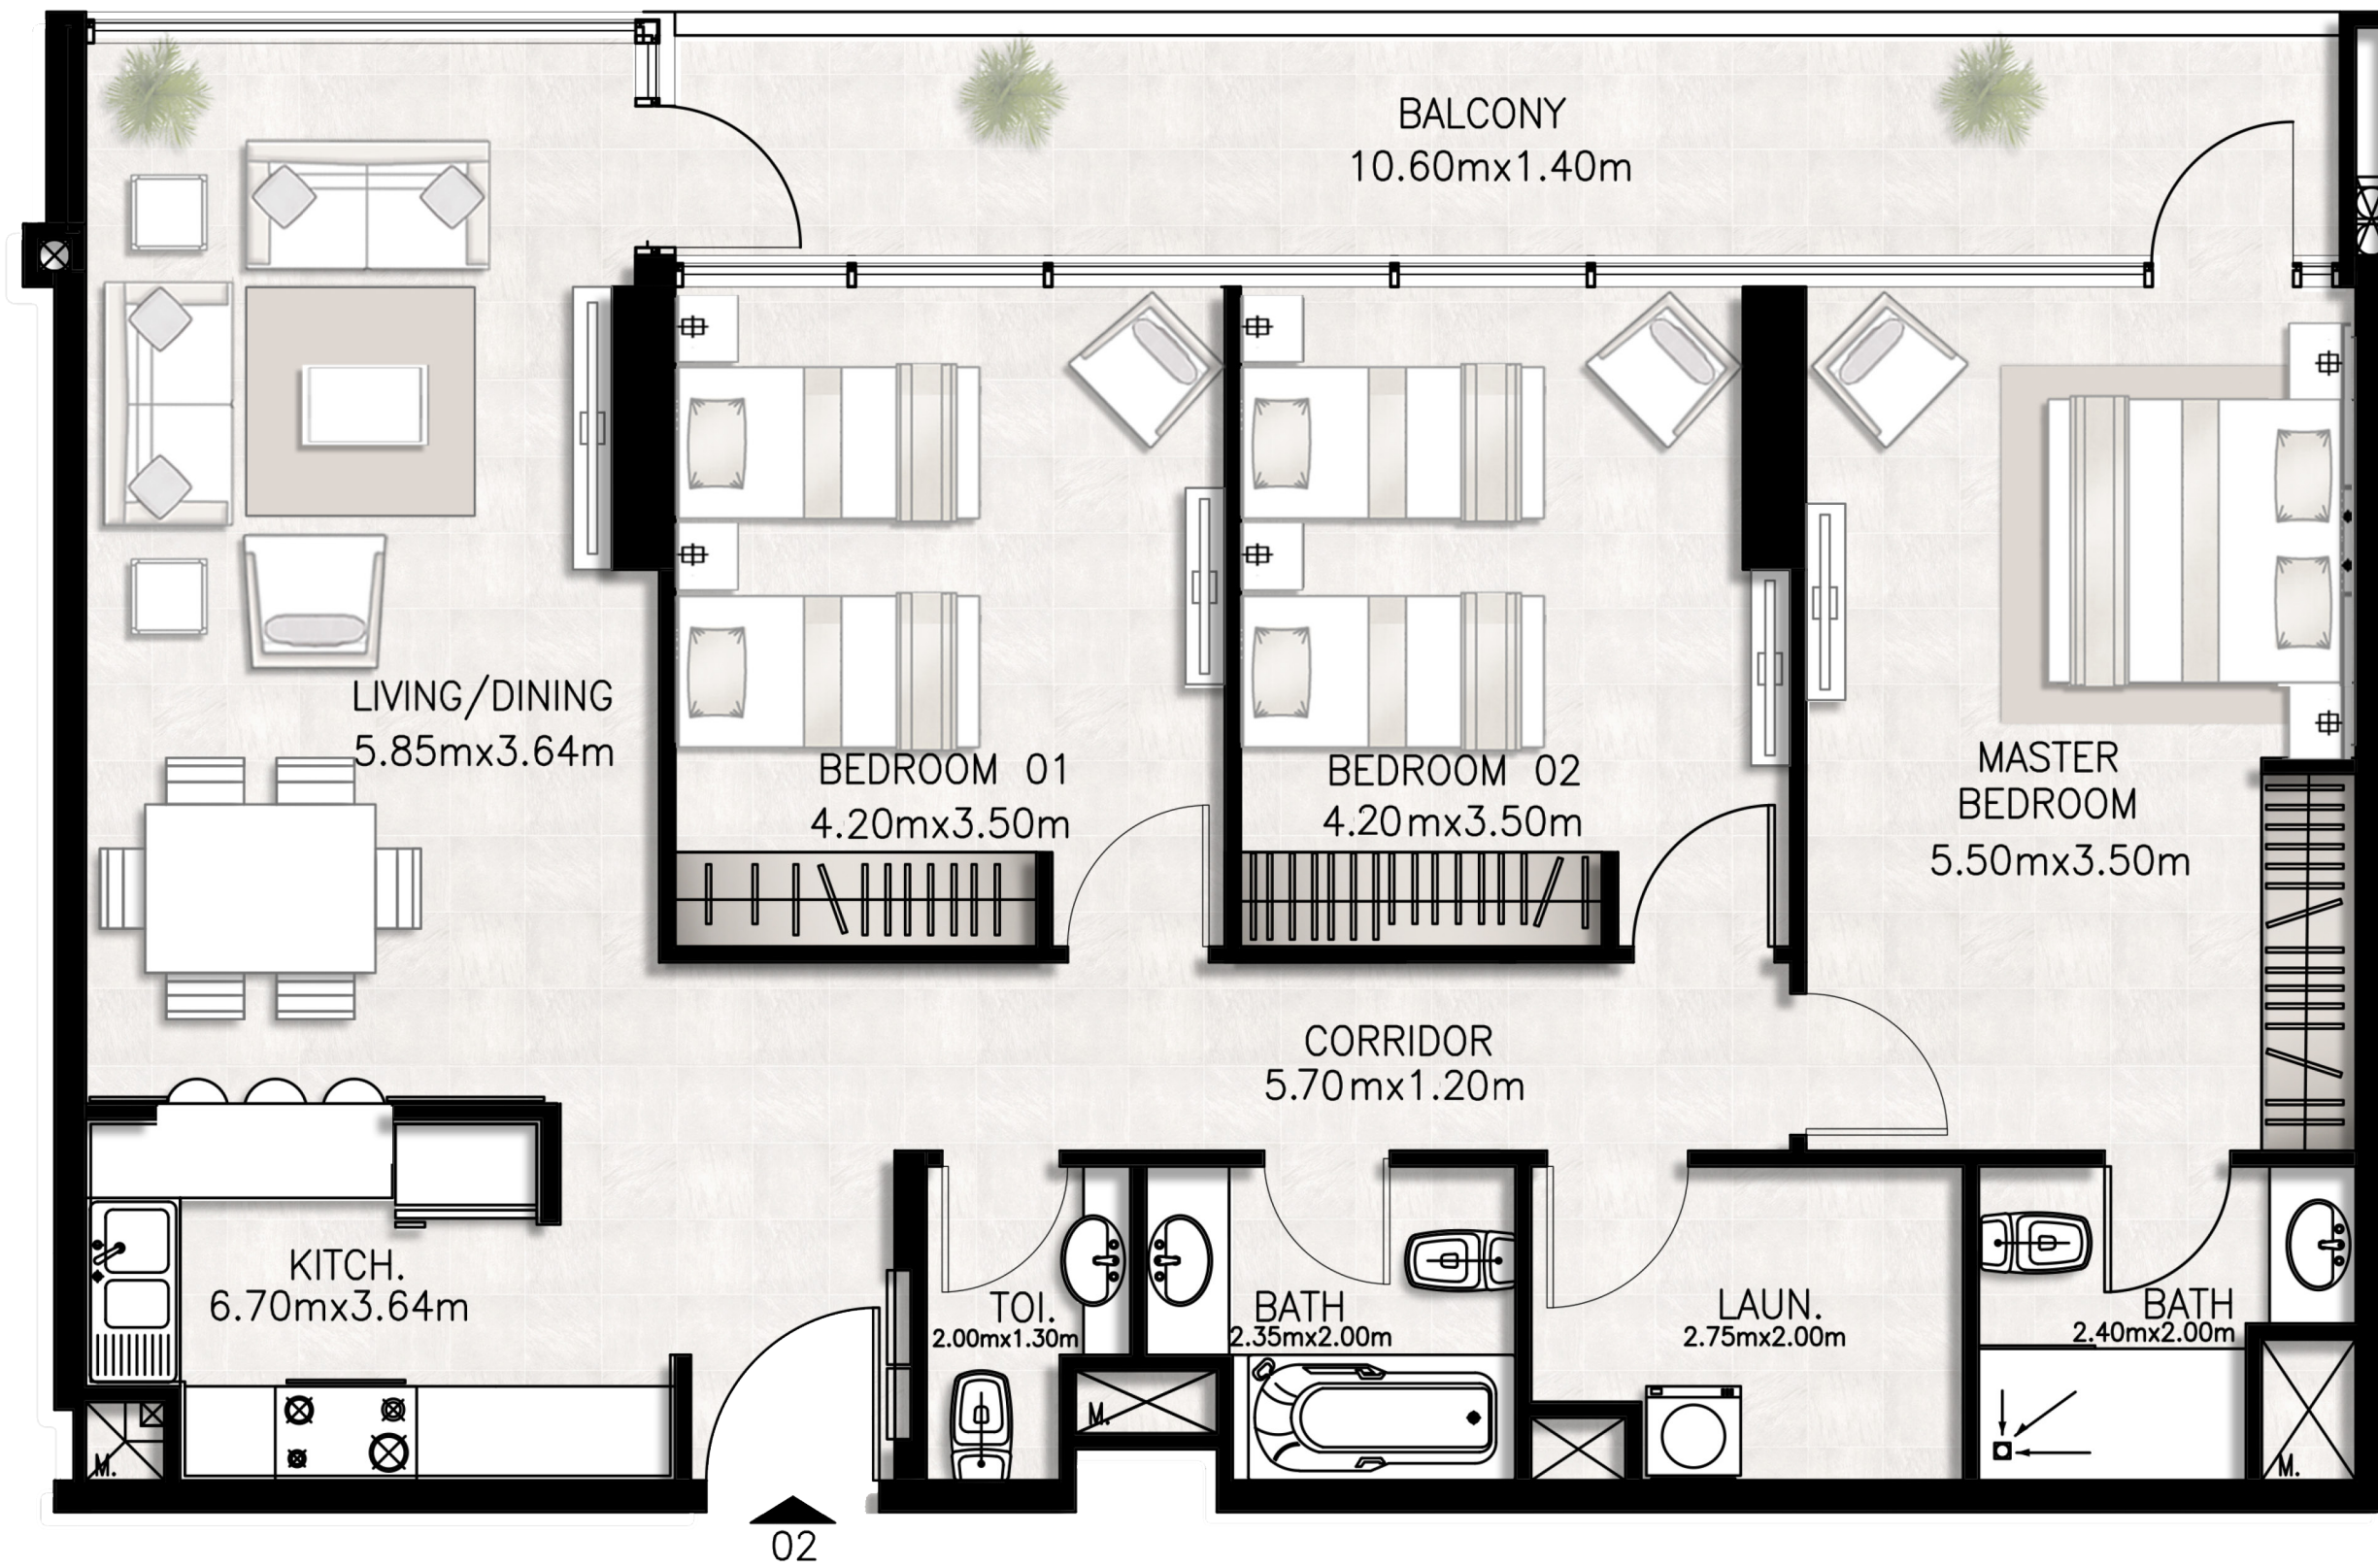

Fourteenth Floor

Unit layouts

Unit 1401 / Fourteenth floor

BED / BATHS	2 BEDS / 2.5 BATHS
SUITE AREA	99.26 SQM / 1068.4 SQFT
BALCONY AREA	18.18 SQM / 195.7 SQFT
TOTAL AREA	117.44 SQM / 1264.1 SQFT

Unit 1402 / Fourteenth floor