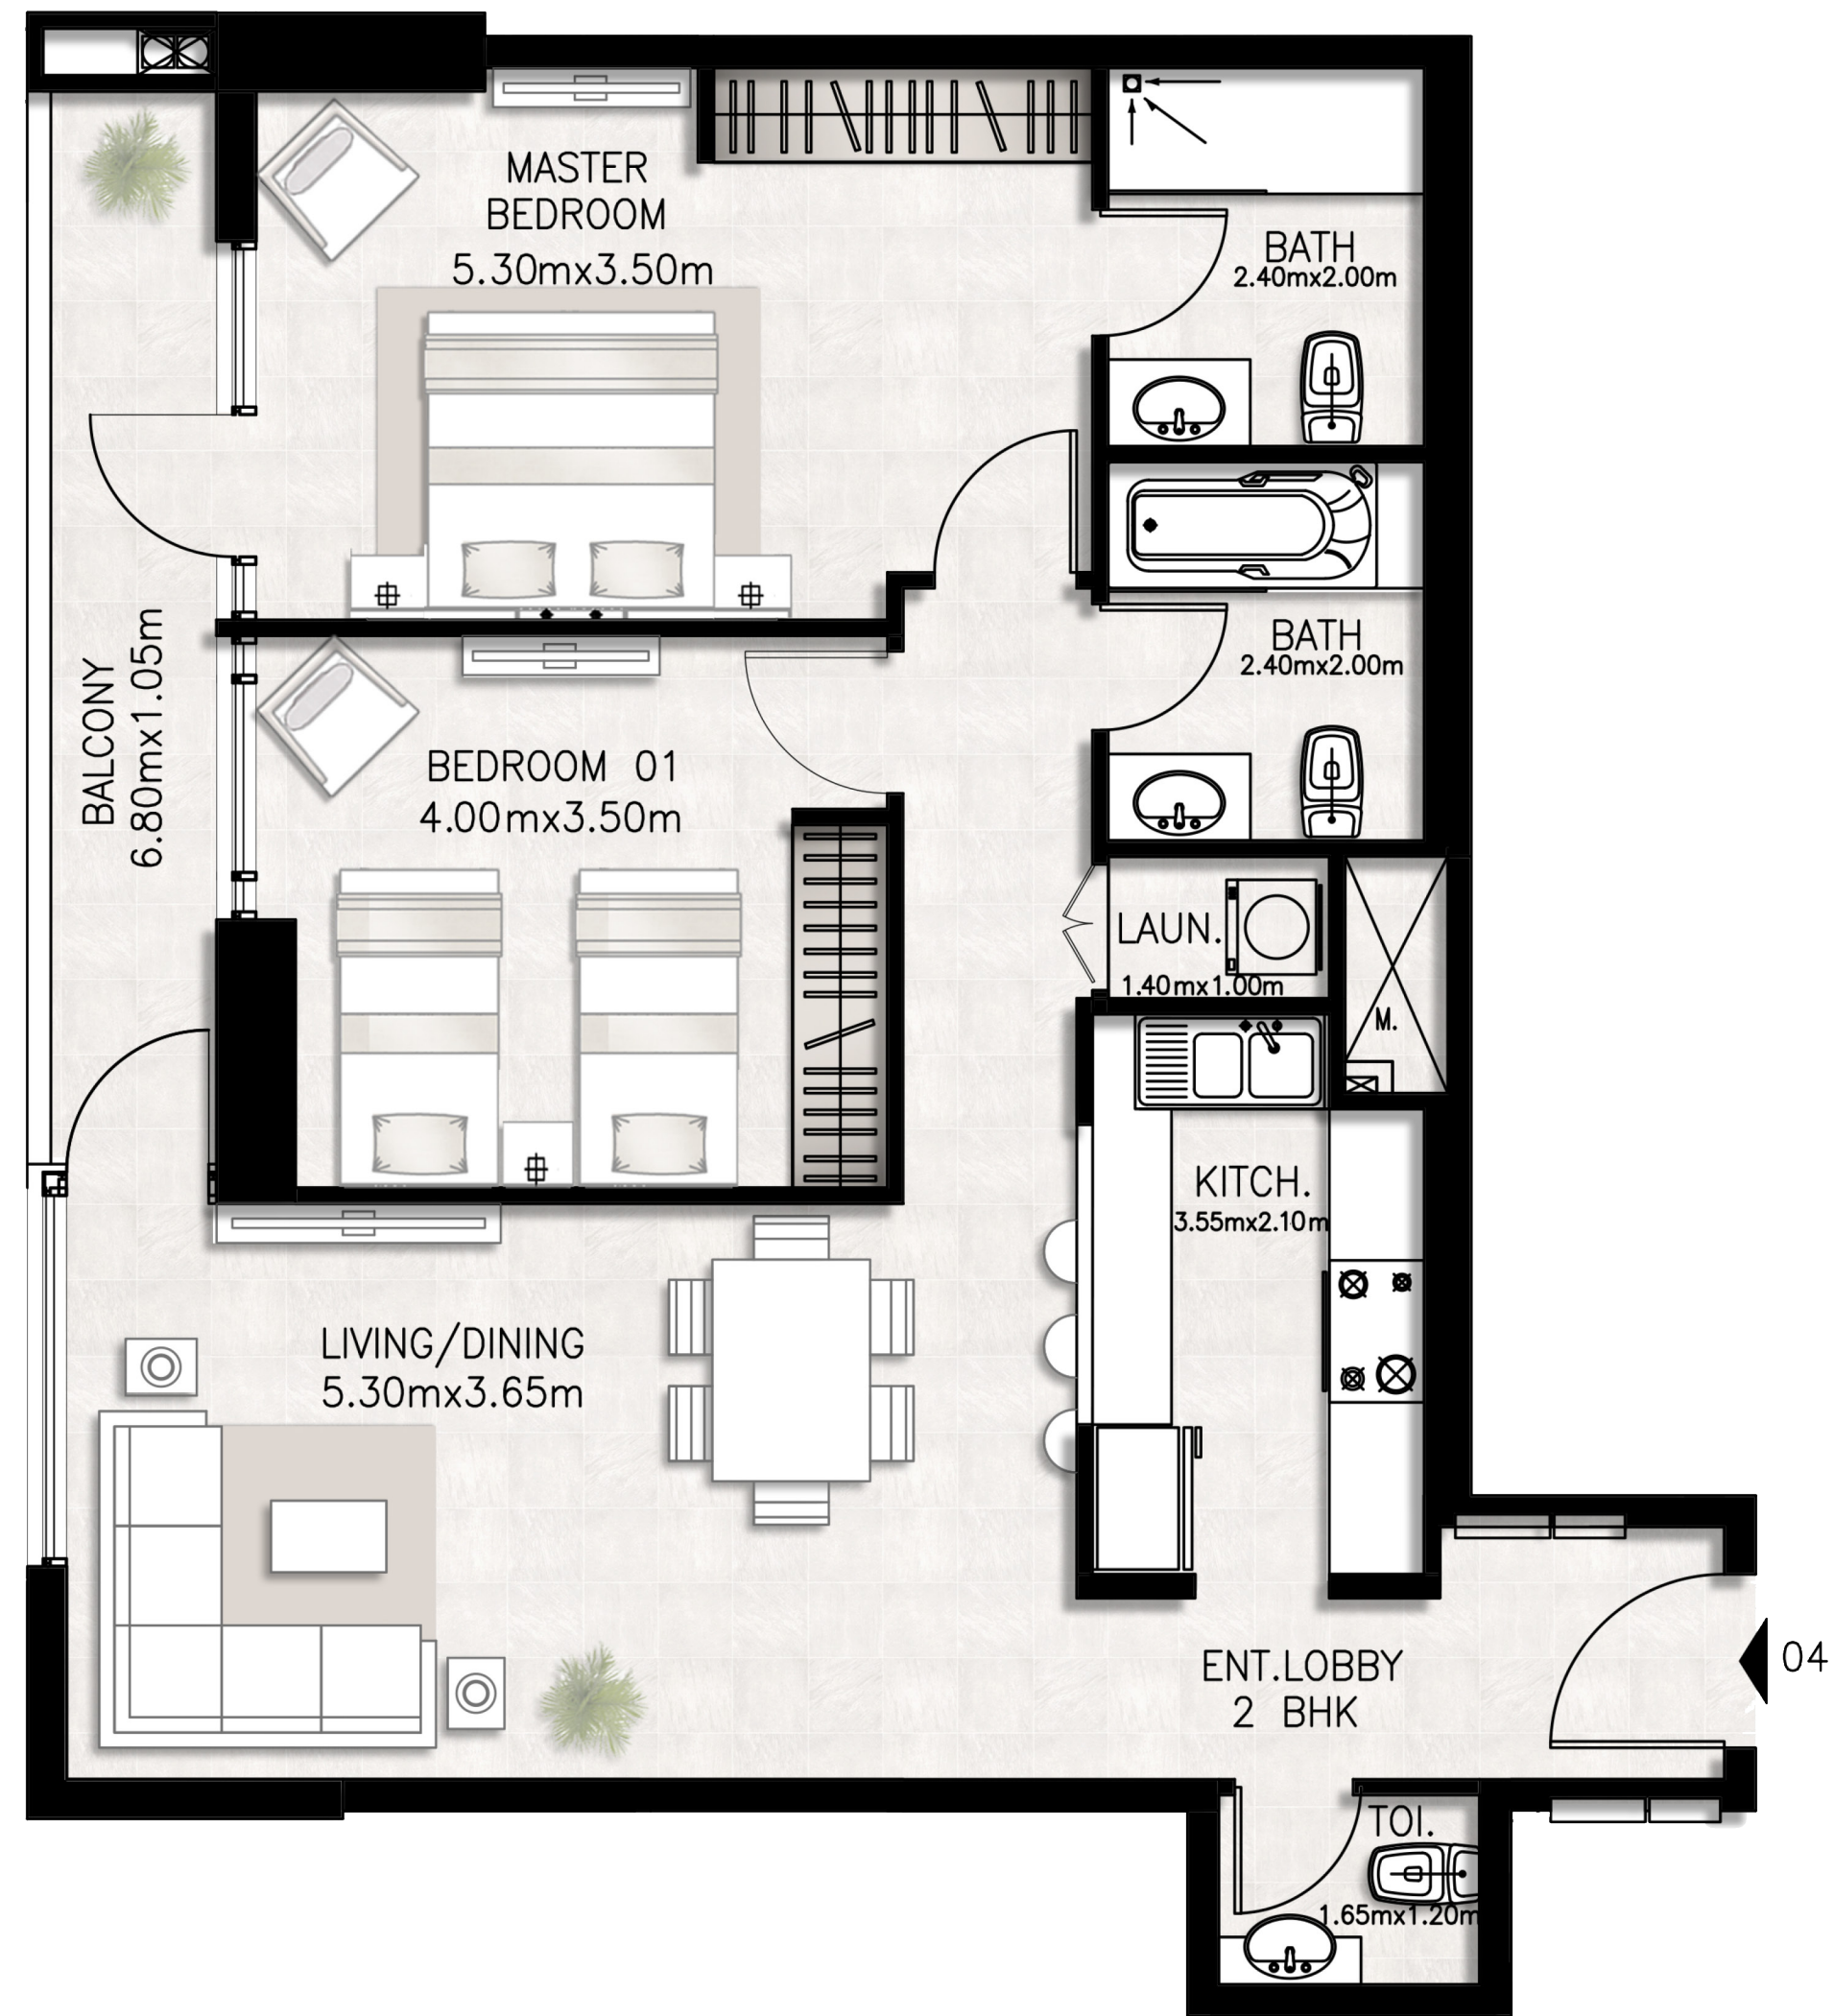

BED / BATHS	3 BEDS / 2.5 BATHS
SUITE AREA	117.61 SQM / 1265.9 SQFT
BALCONY AREA	17.01 SQM / 183.1 SQFT
TOTAL AREA	134.62 SQM / 1449.0 SQFT

Unit 903 / Ninth floor

BED / BATHS	2 BEDS / 2.5 BATHS
SUITE AREA	95.82 SQM / 1031.4 SQFT
BALCONY AREA	18.29 SQM / 196.9 SQFT
TOTAL AREA	114.11 SQM / 1228.3 SQFT