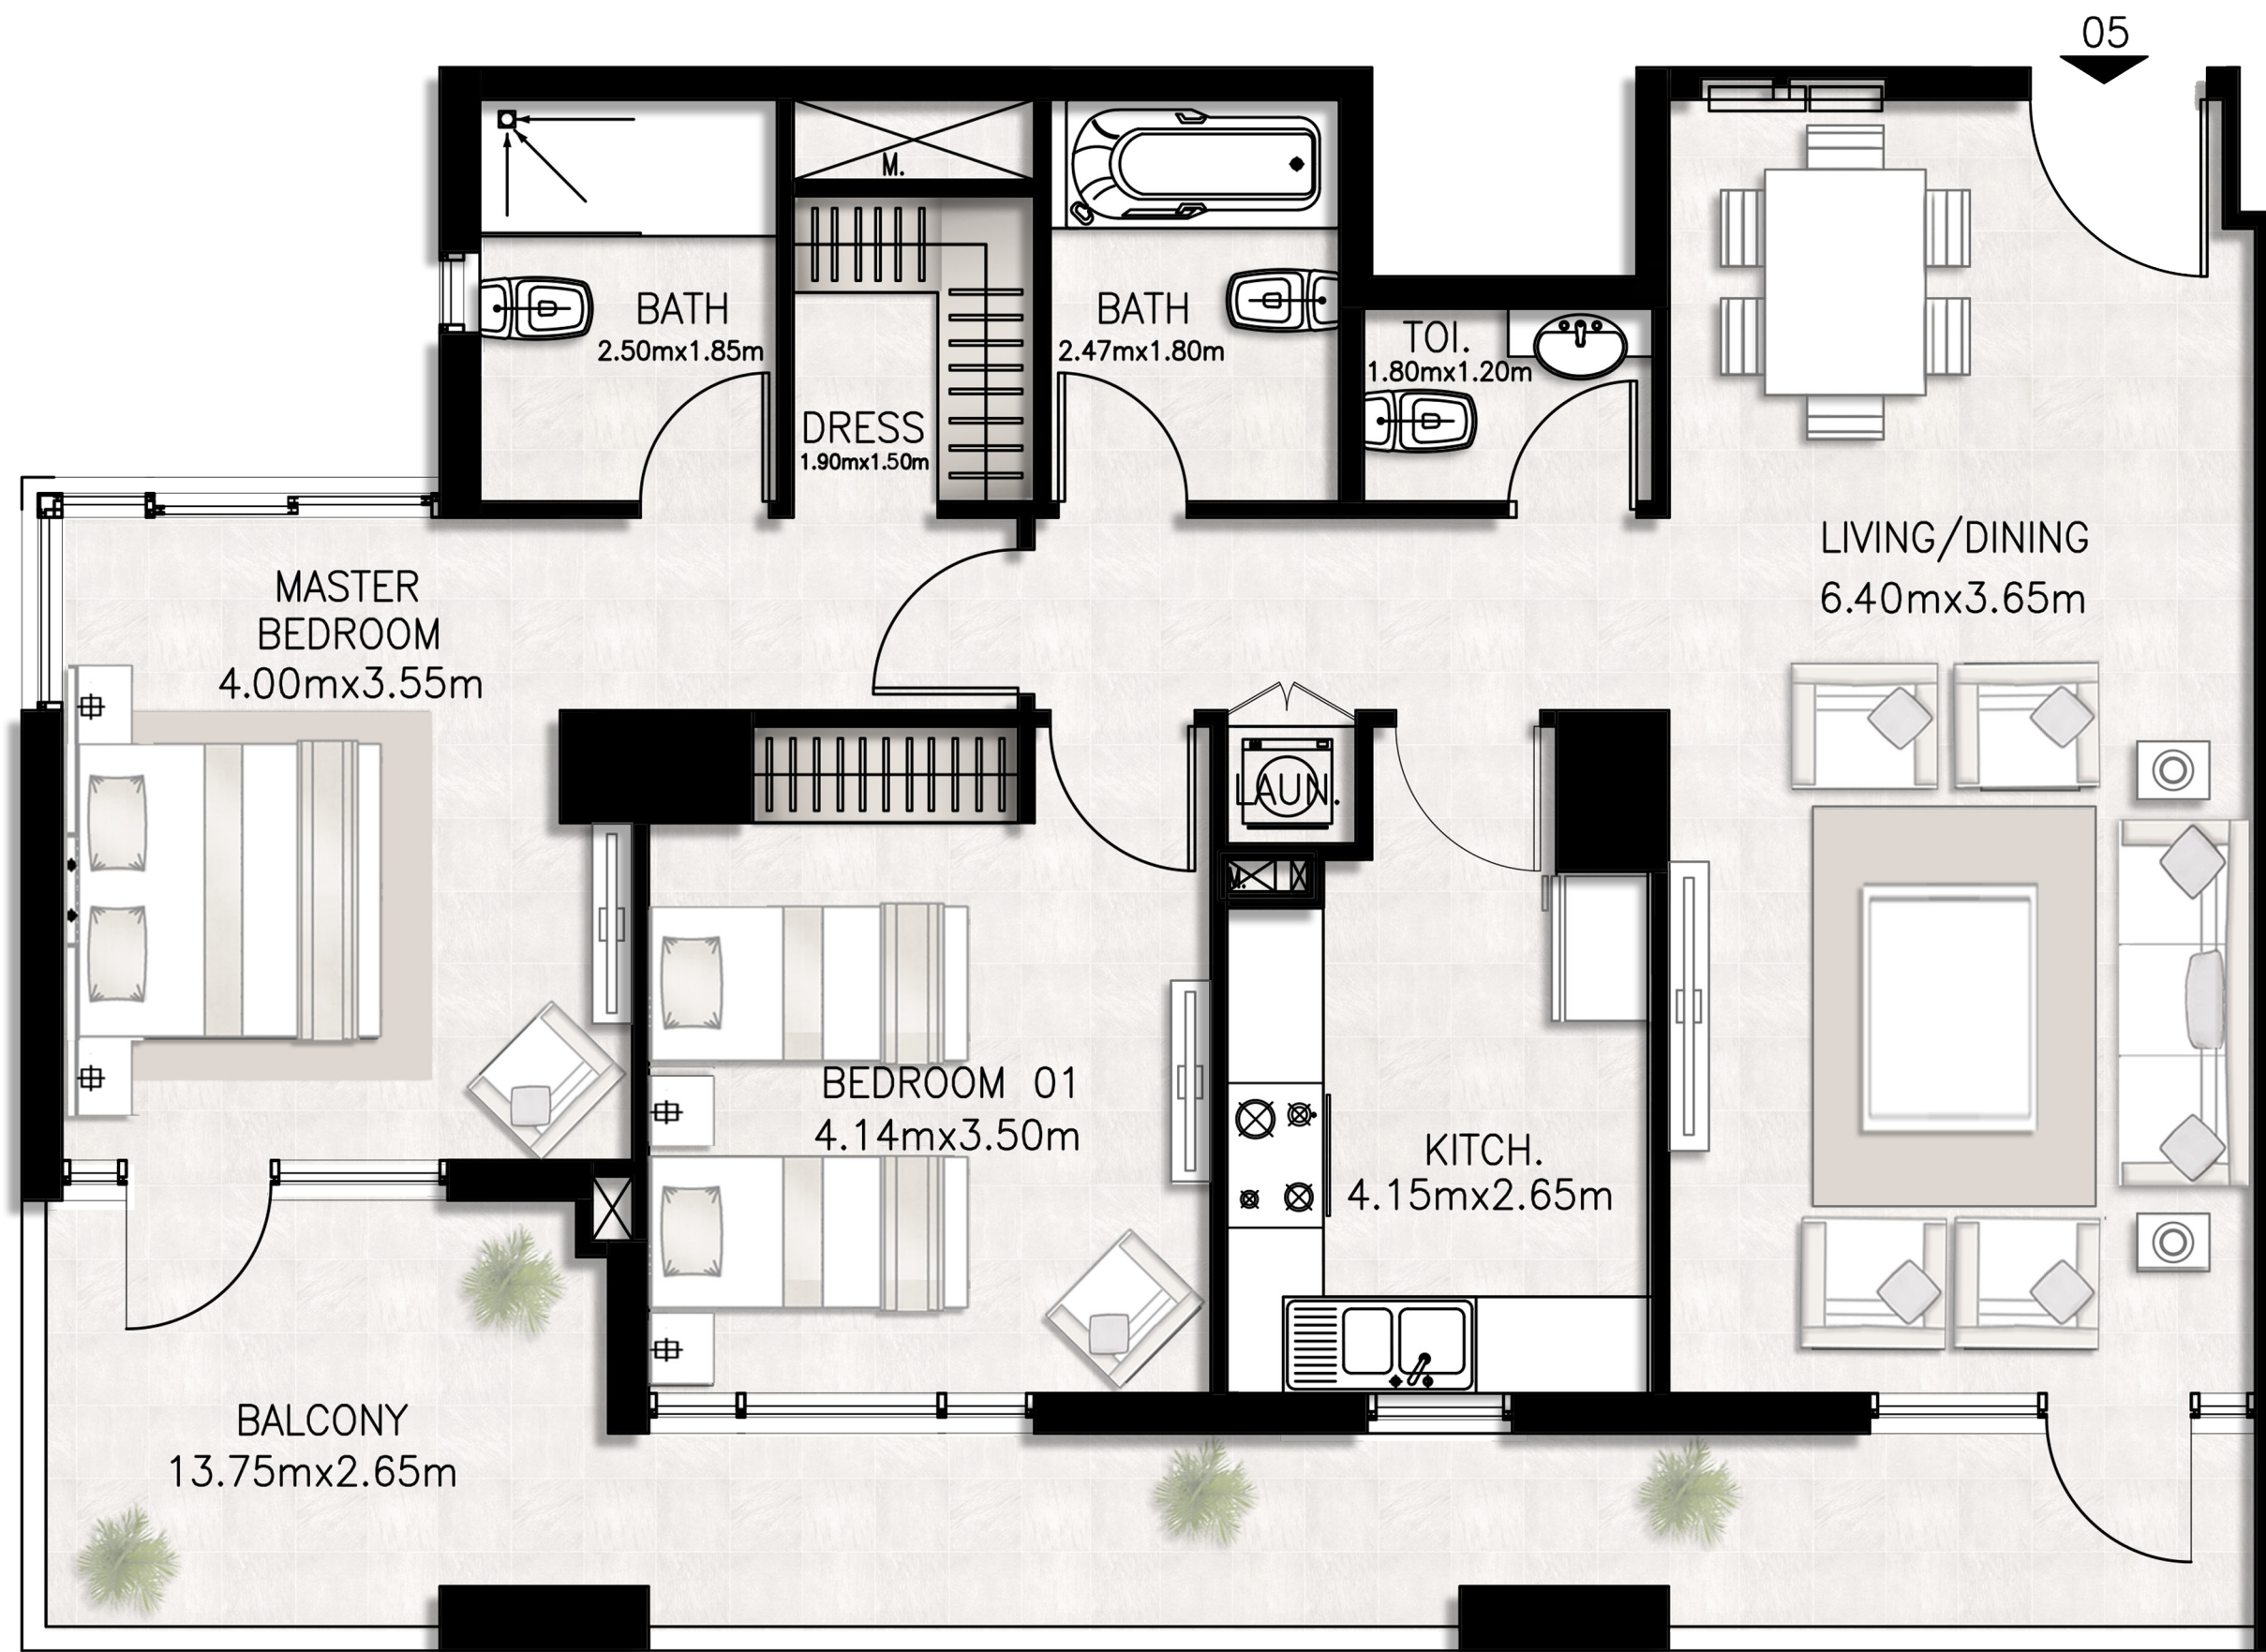

Unit 605 / Sixth floor

BED / BATHS	2 BEDS / 2.5 BATHS
SUITE AREA	98.64 SQM / 1061.8 SQFT
BALCONY AREA	24.67 SQM / 265.5 SQFT
TOTAL AREA	123.31 SQM / 1327.3 SQFT