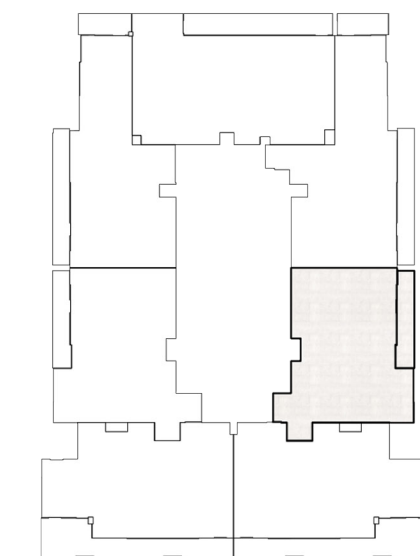

Road 

Tenth Floor

Unit layouts

Unit 1001 / Tenth floor

BED / BATHS	2 BEDS / 2.5 BATHS
SUITE AREA	99.26 SQM / 1068.4 SQFT
BALCONY AREA	18.18 SQM / 195.7 SQFT
TOTAL AREA	117.44 SQM / 1264.1 SQFT

Unit 1002 / Tenth floor