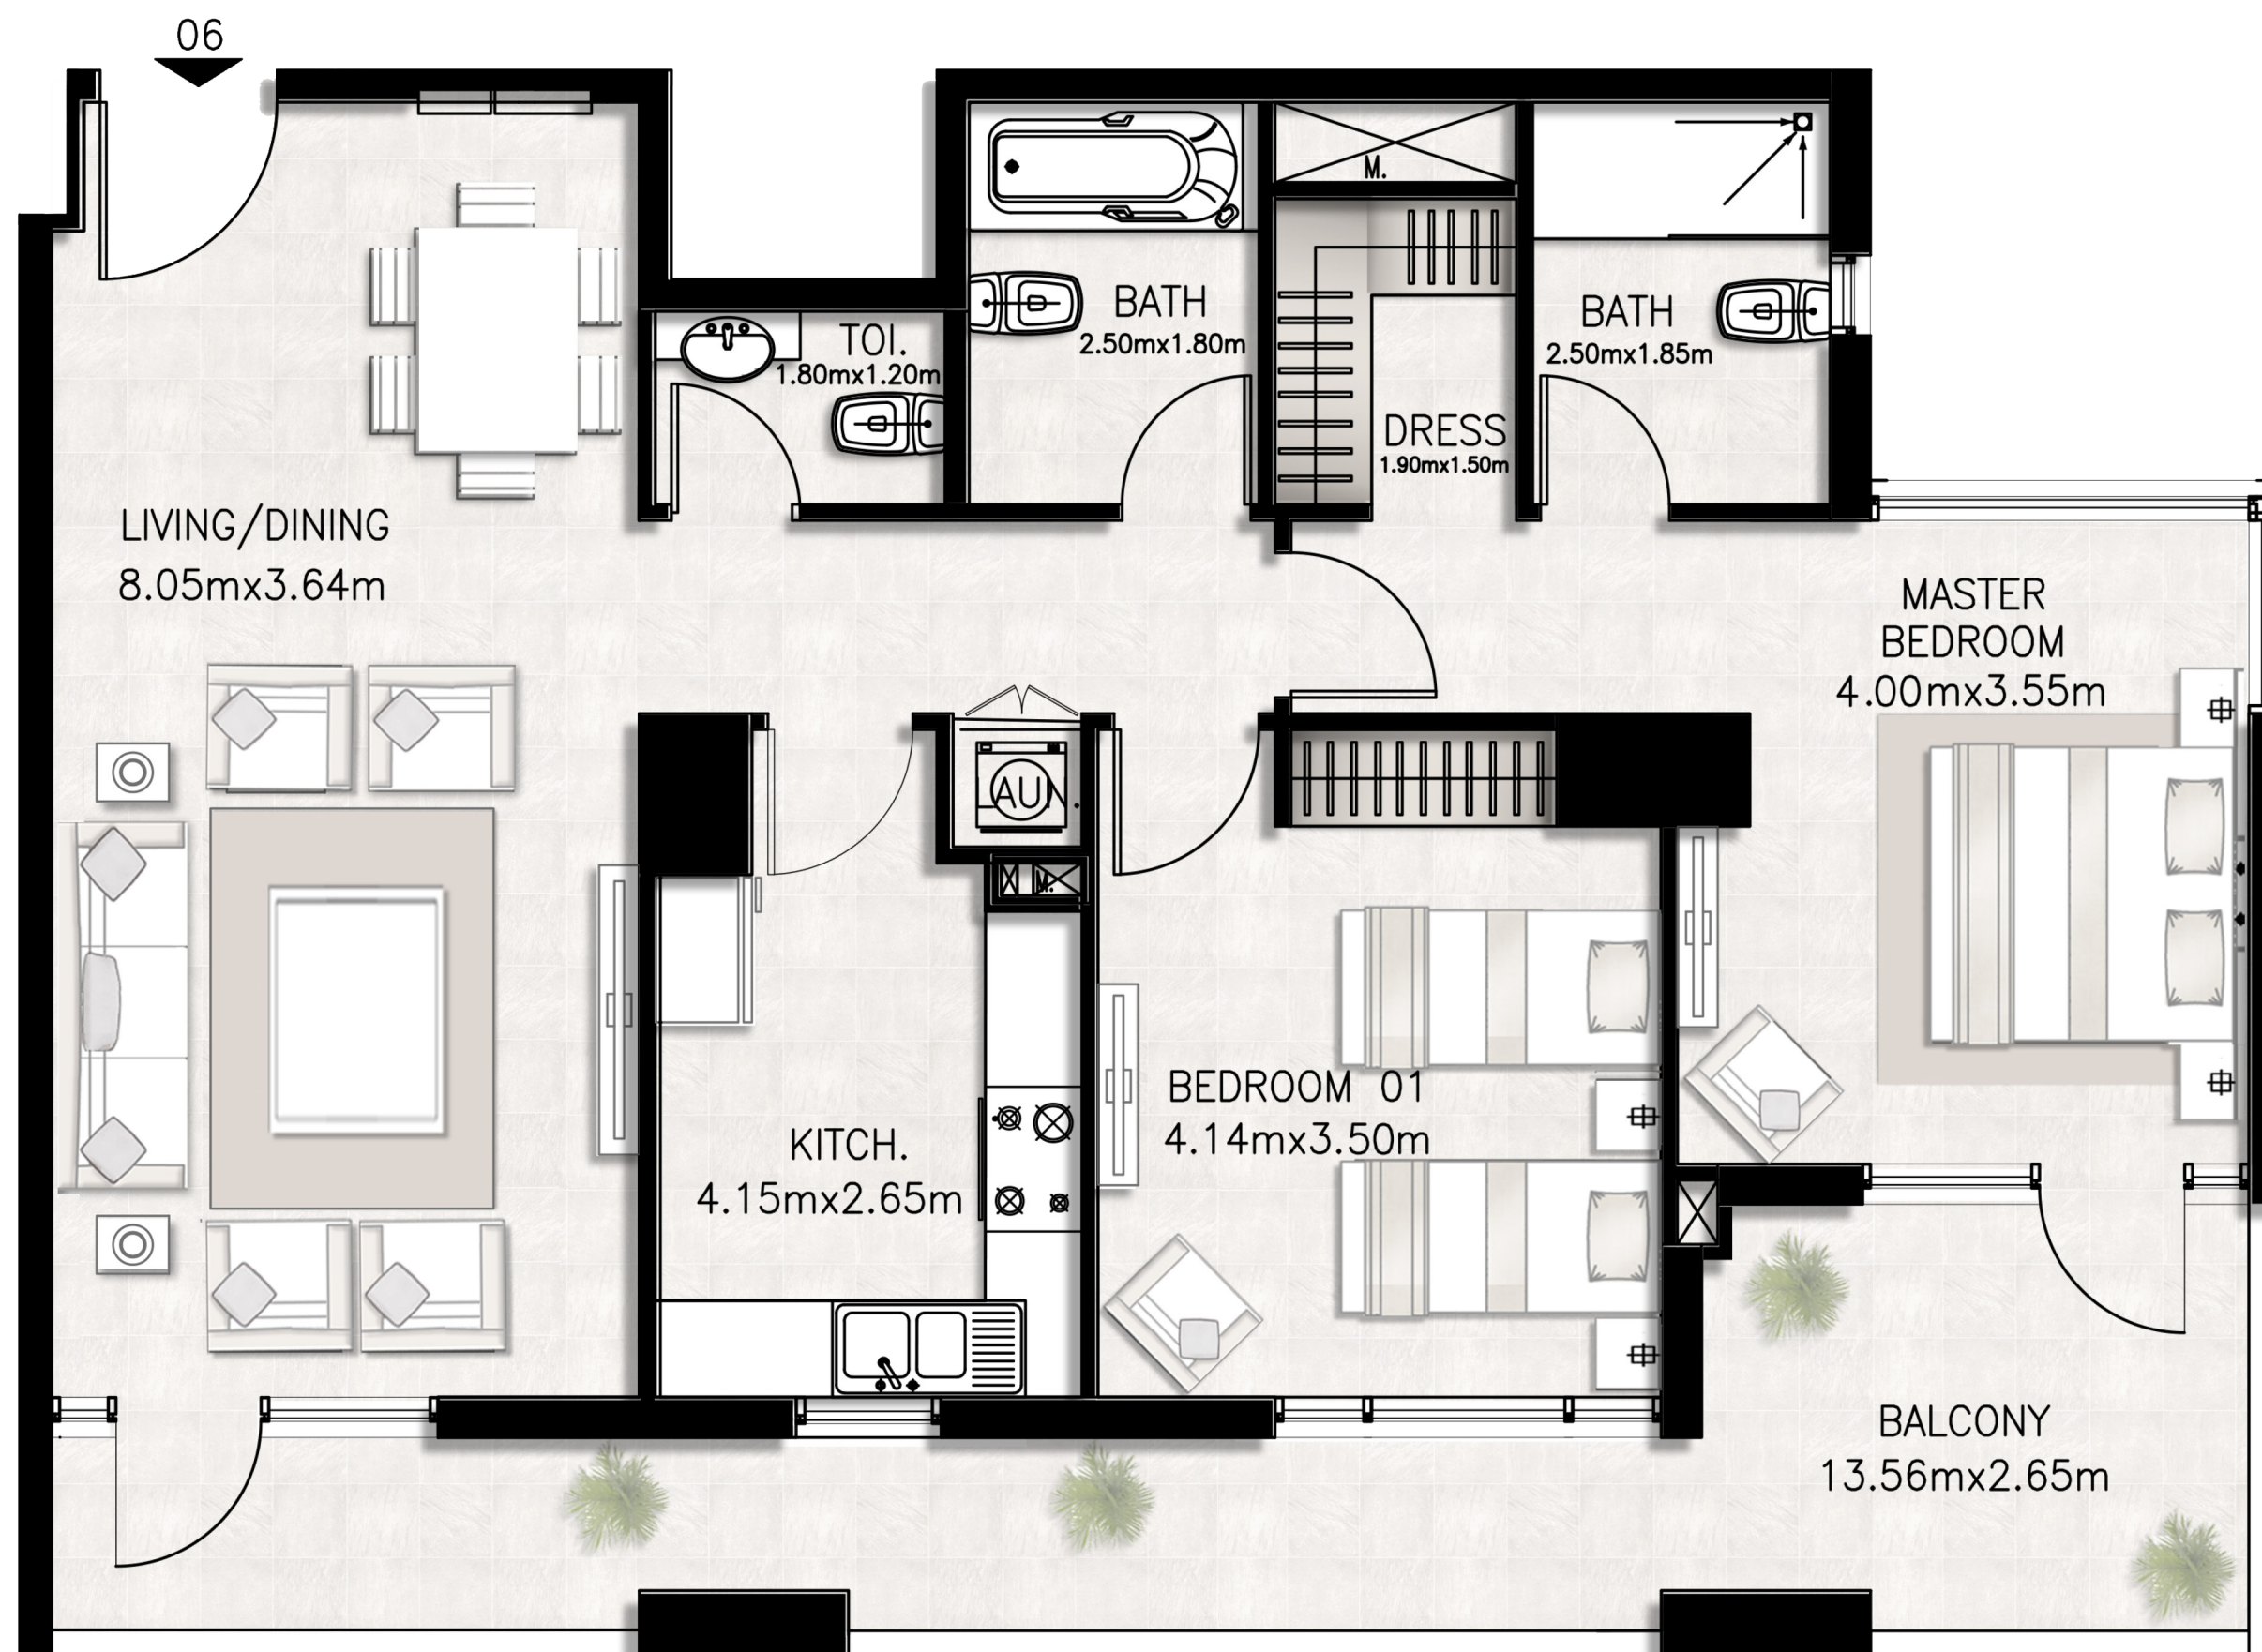

Unit 304 / Third floor

BED / BATHS	2 BEDS / 2.5 BATHS
SUITE AREA	94.24 SQM / 1014.4 SQFT
BALCONY AREA	9.05 SQM / 97.4 SQFT
TOTAL AREA	103.29 SQM / 1111.8 SQFT

Unit 305 / Third floor

BED / BATHS	2 BEDS / 2.5 BATHS
SUITE AREA	98.64 SQM / 1061.8 SQFT
BALCONY AREA	24.67 SQM / 265.5 SQFT
TOTAL AREA	123.31 SQM / 1327.3 SQFT