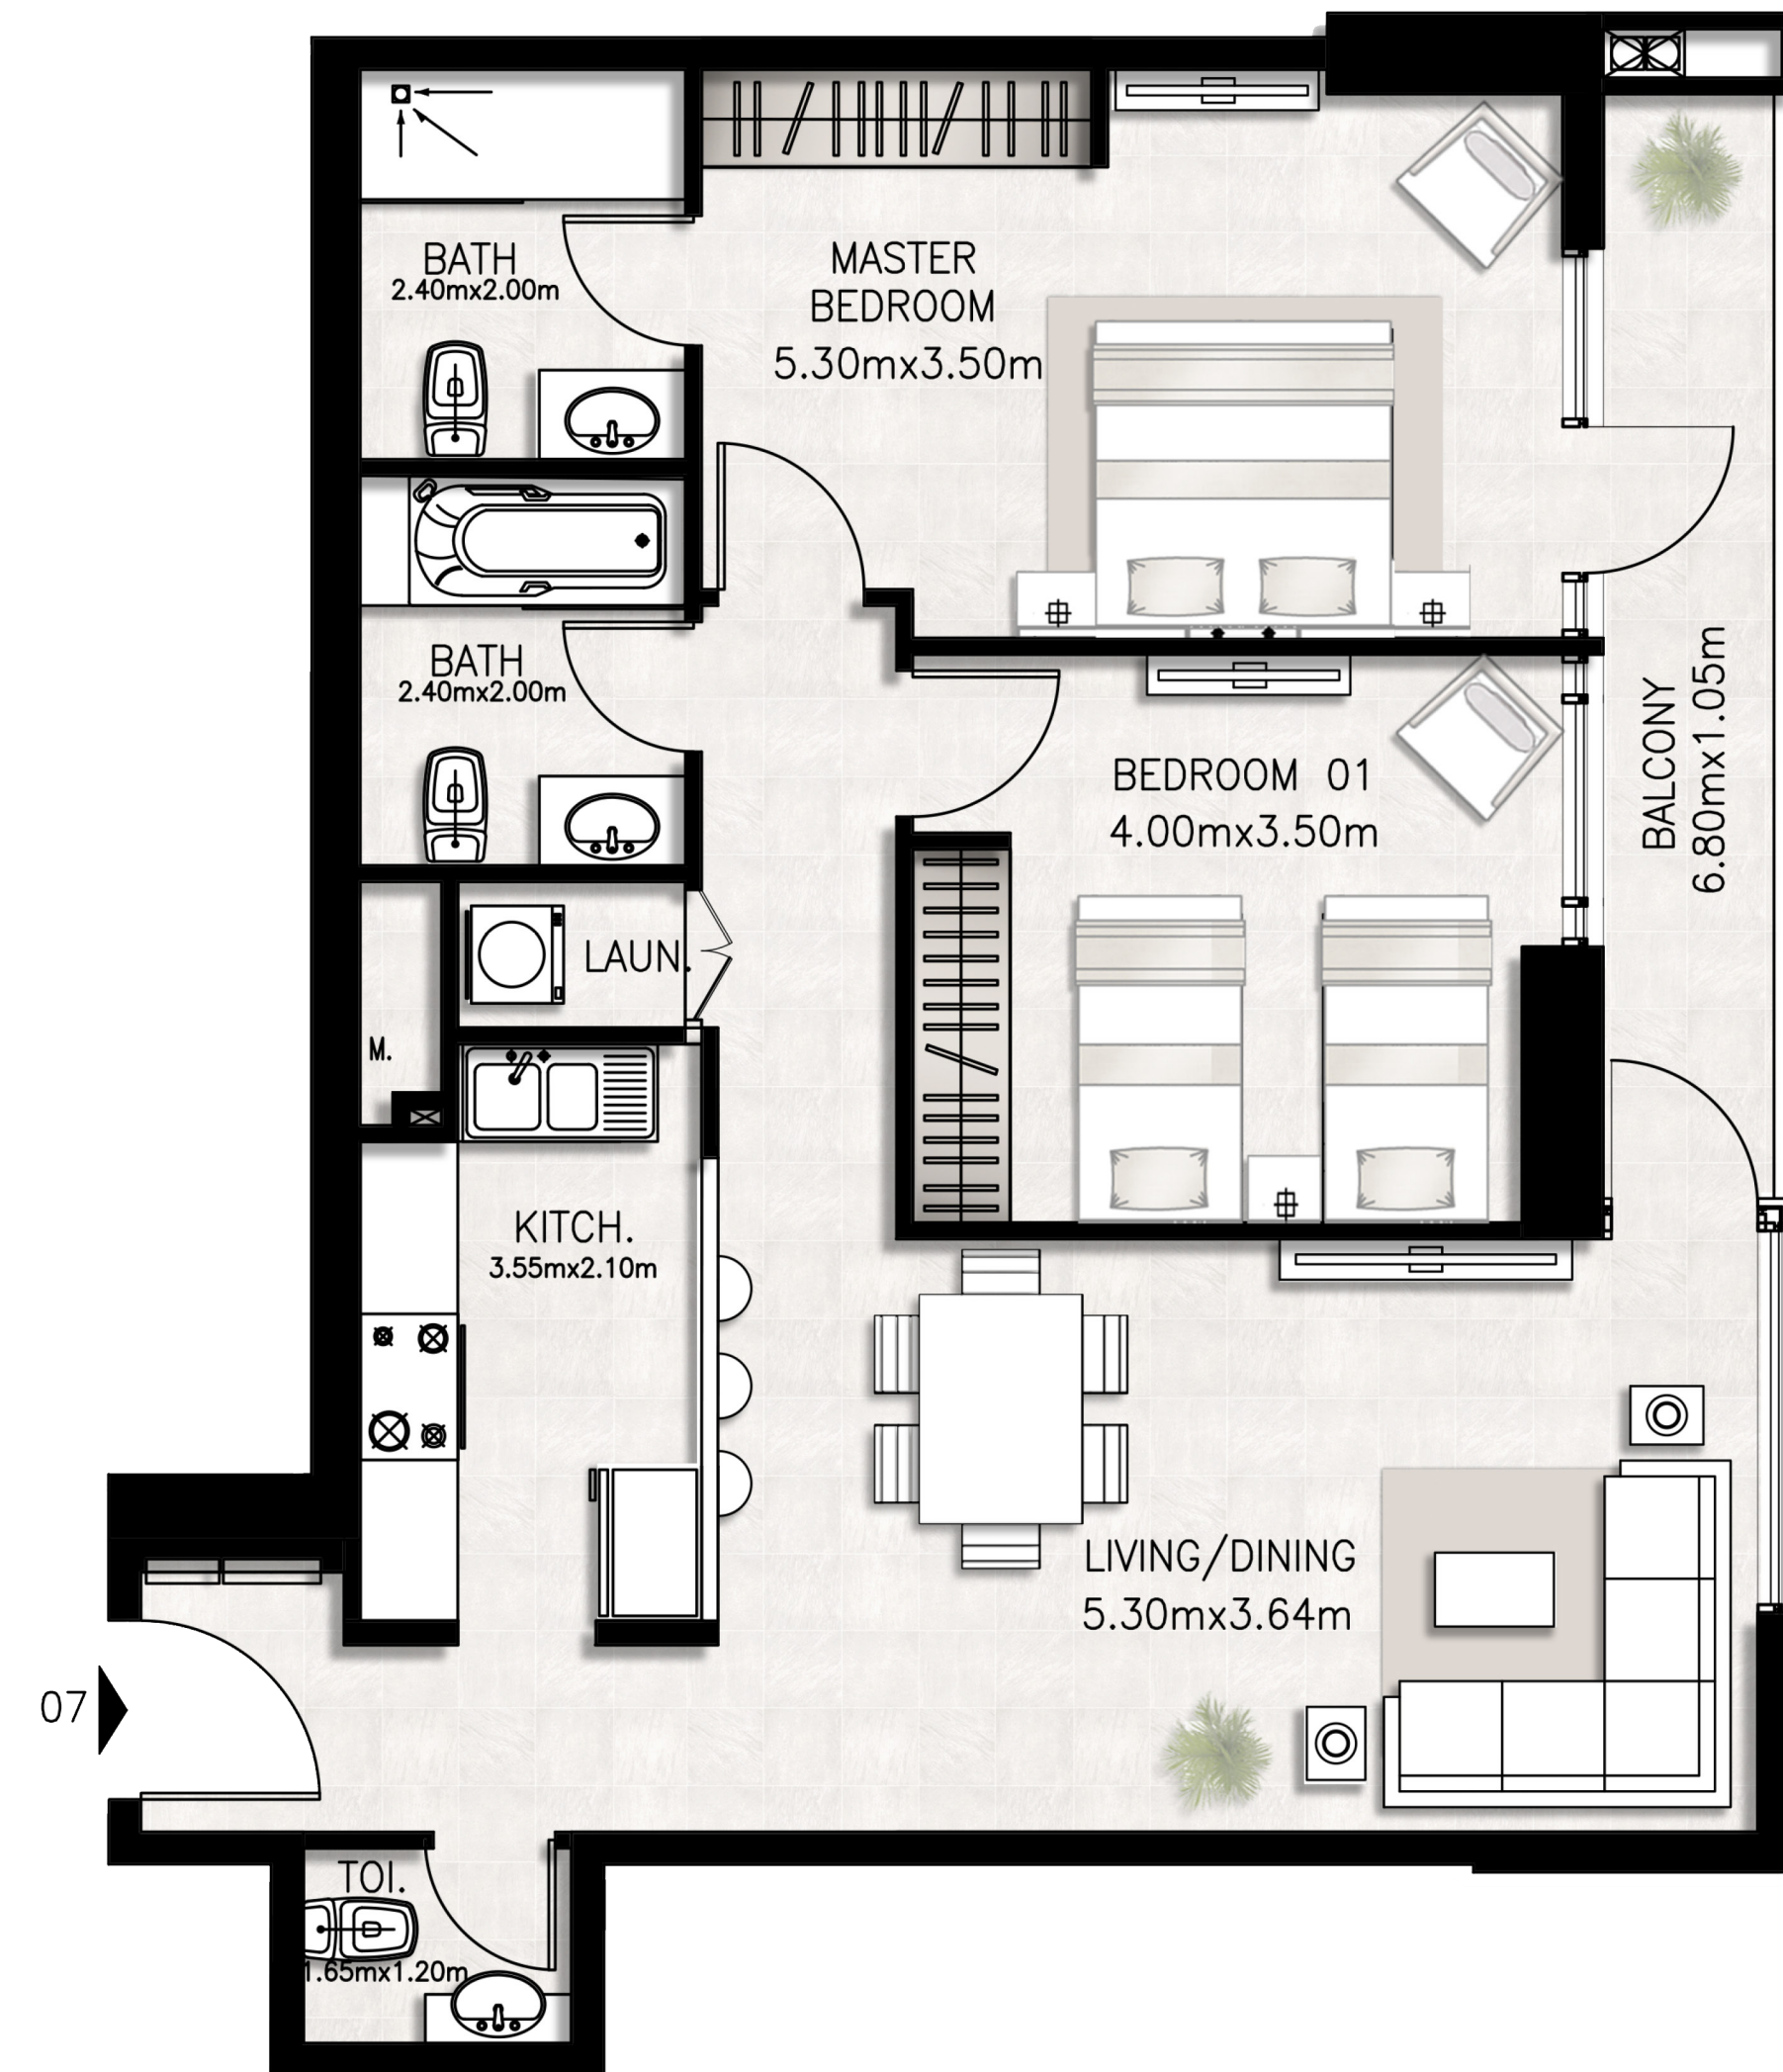

Unit 307 / Third floor

BED / BATHS	2 BEDS / 2.5 BATHS
SUITE AREA	93.12 SQM / 1002.3 SQFT
BALCONY AREA	9.04 SQM / 97.3 SQFT
TOTAL AREA	102.16 SQM / 1099.6 SQFT

Road