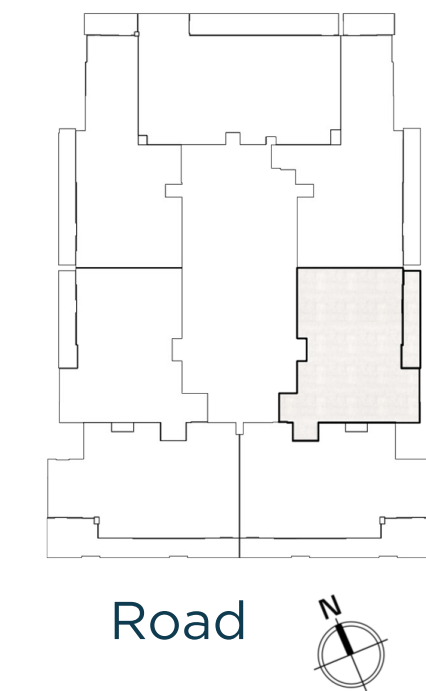

Fourteenth Floor

Unit layouts

Unit 1401 / Fourteenth floor

BED / BATHS	2 BEDS / 2.5 BATHS
SUITE AREA	99.26 SQM / 1068.4 SQFT
BALCONY AREA	18.18 SQM / 195.7 SQFT
TOTAL AREA	117.44 SQM / 1264.1 SQFT

Unit 1402 / Fourteenth floor