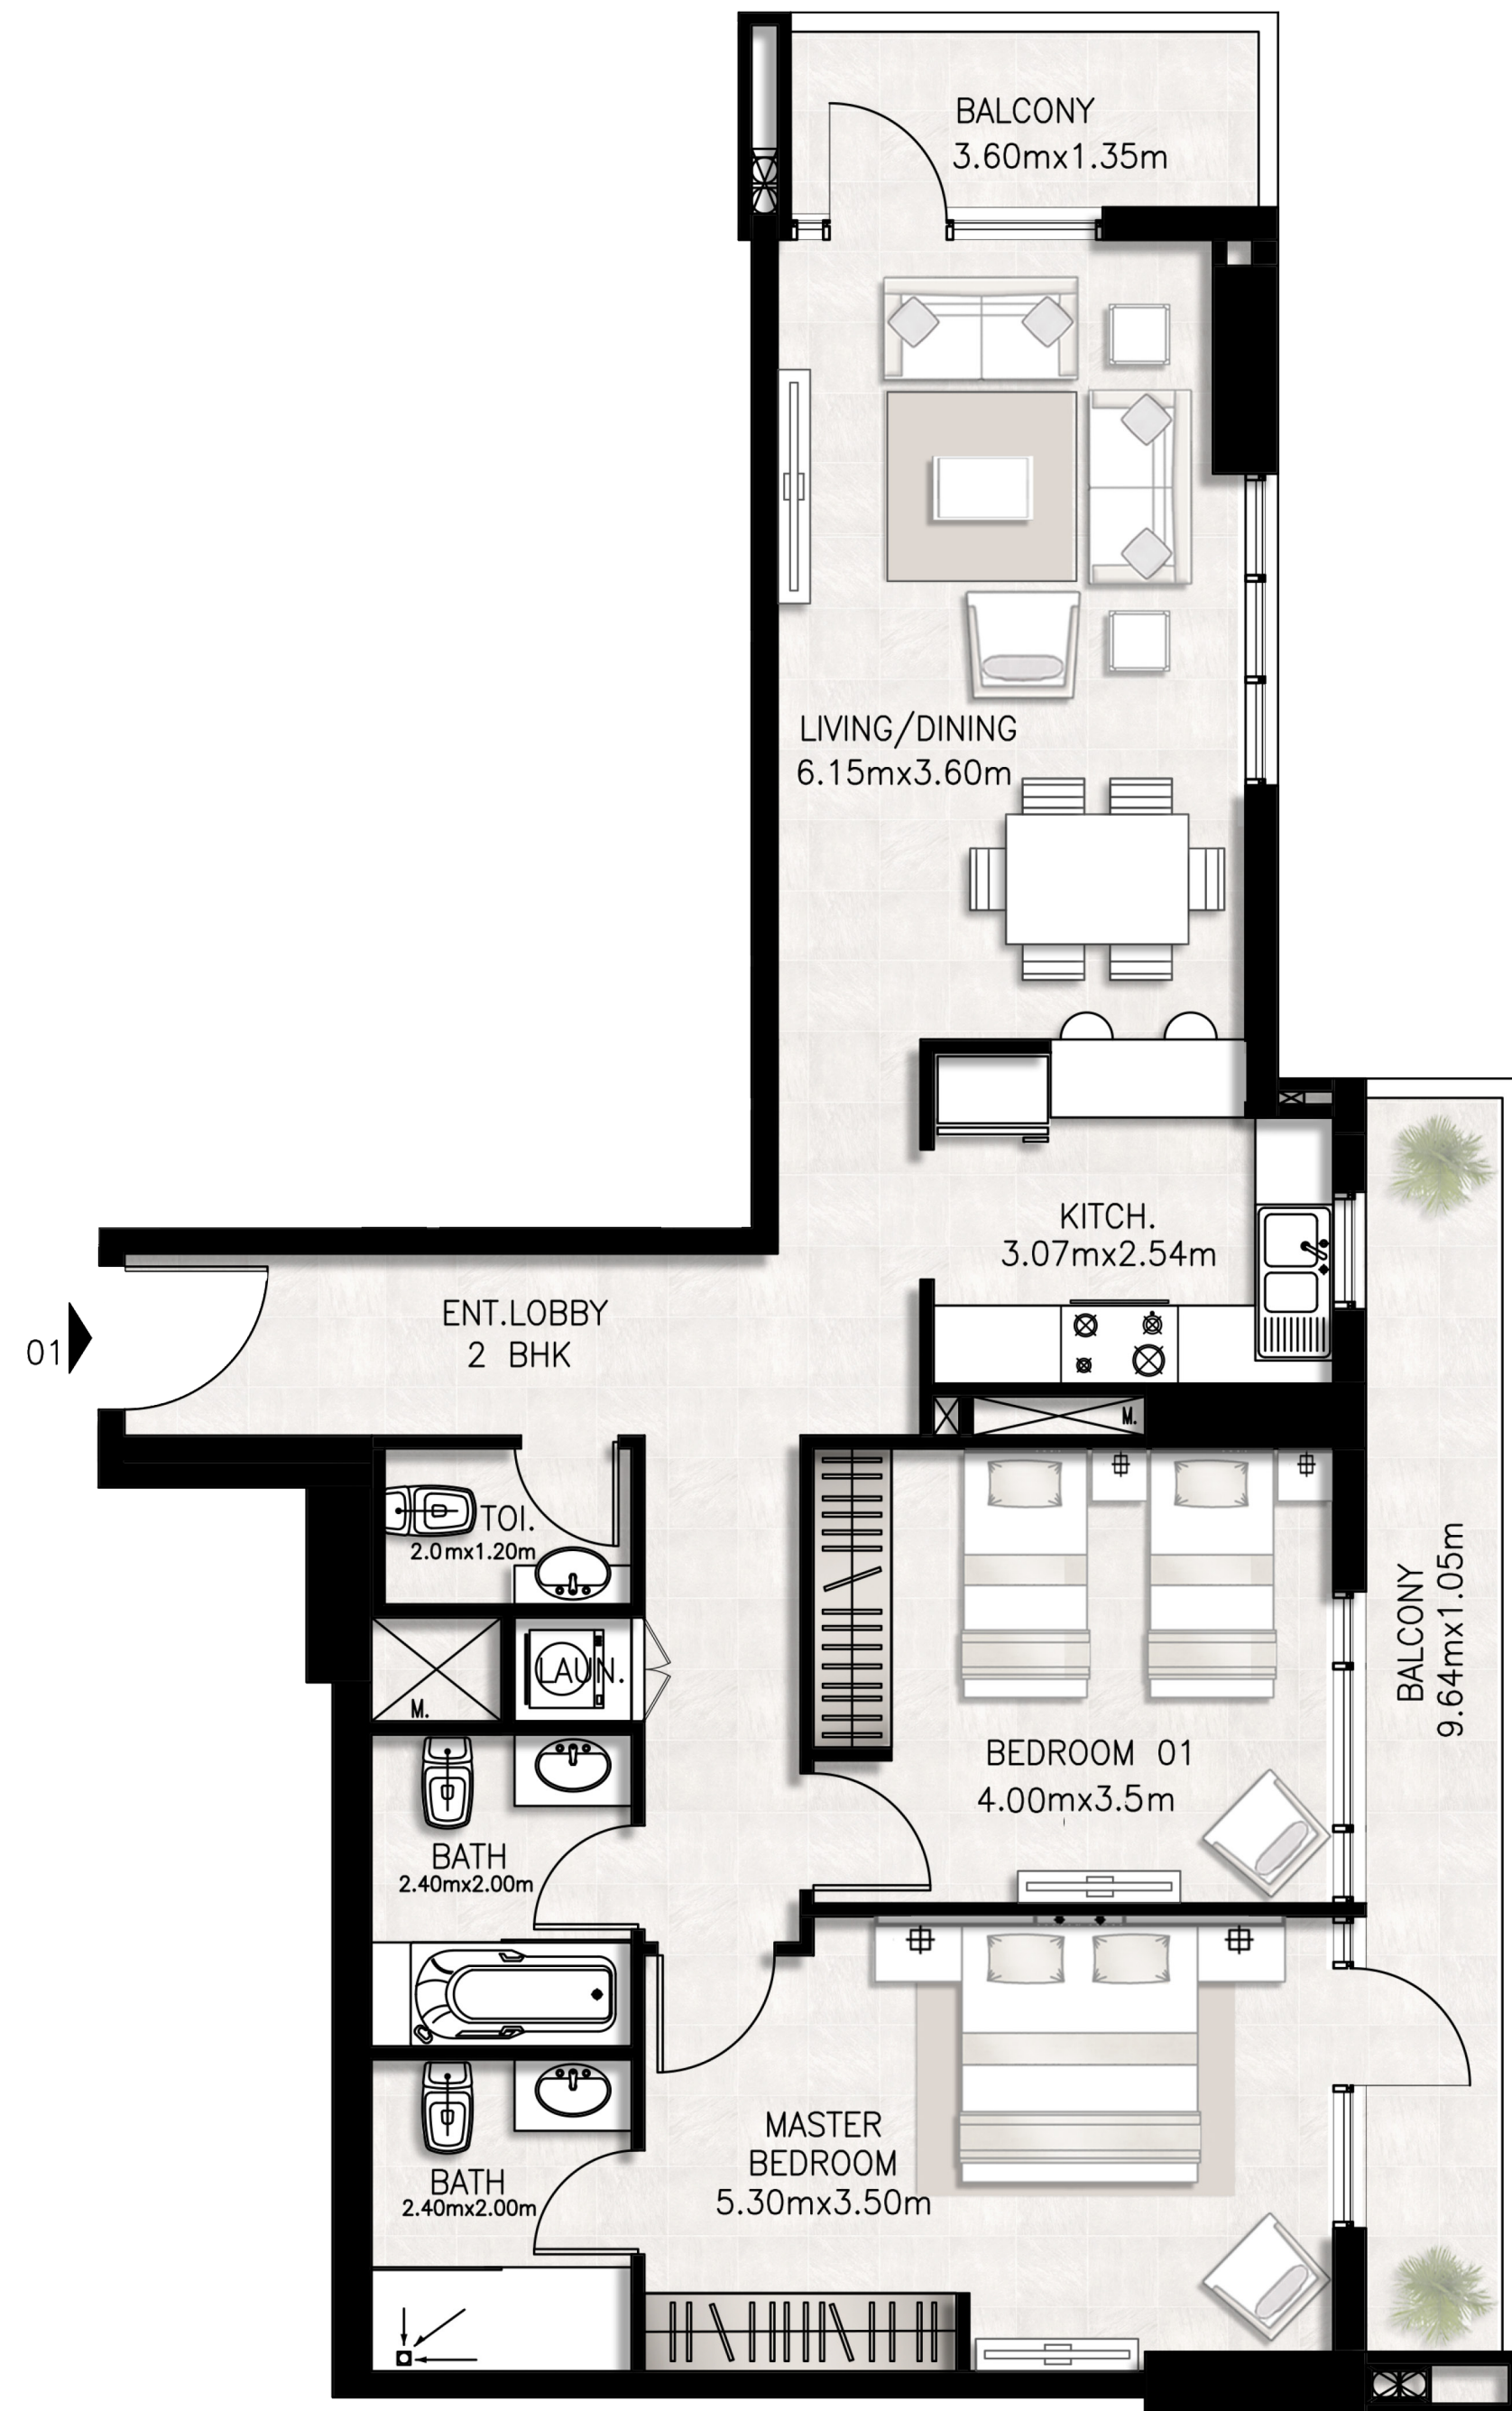

Unit 1301 / Thirteenth floor

BED / BATHS	2 BEDS / 2.5 BATHS
SUITE AREA	99.26 SQM / 1068.4 SQFT
BALCONY AREA	18.18 SQM / 195.7 SQFT
TOTAL AREA	117.44 SQM / 1264.1 SQFT