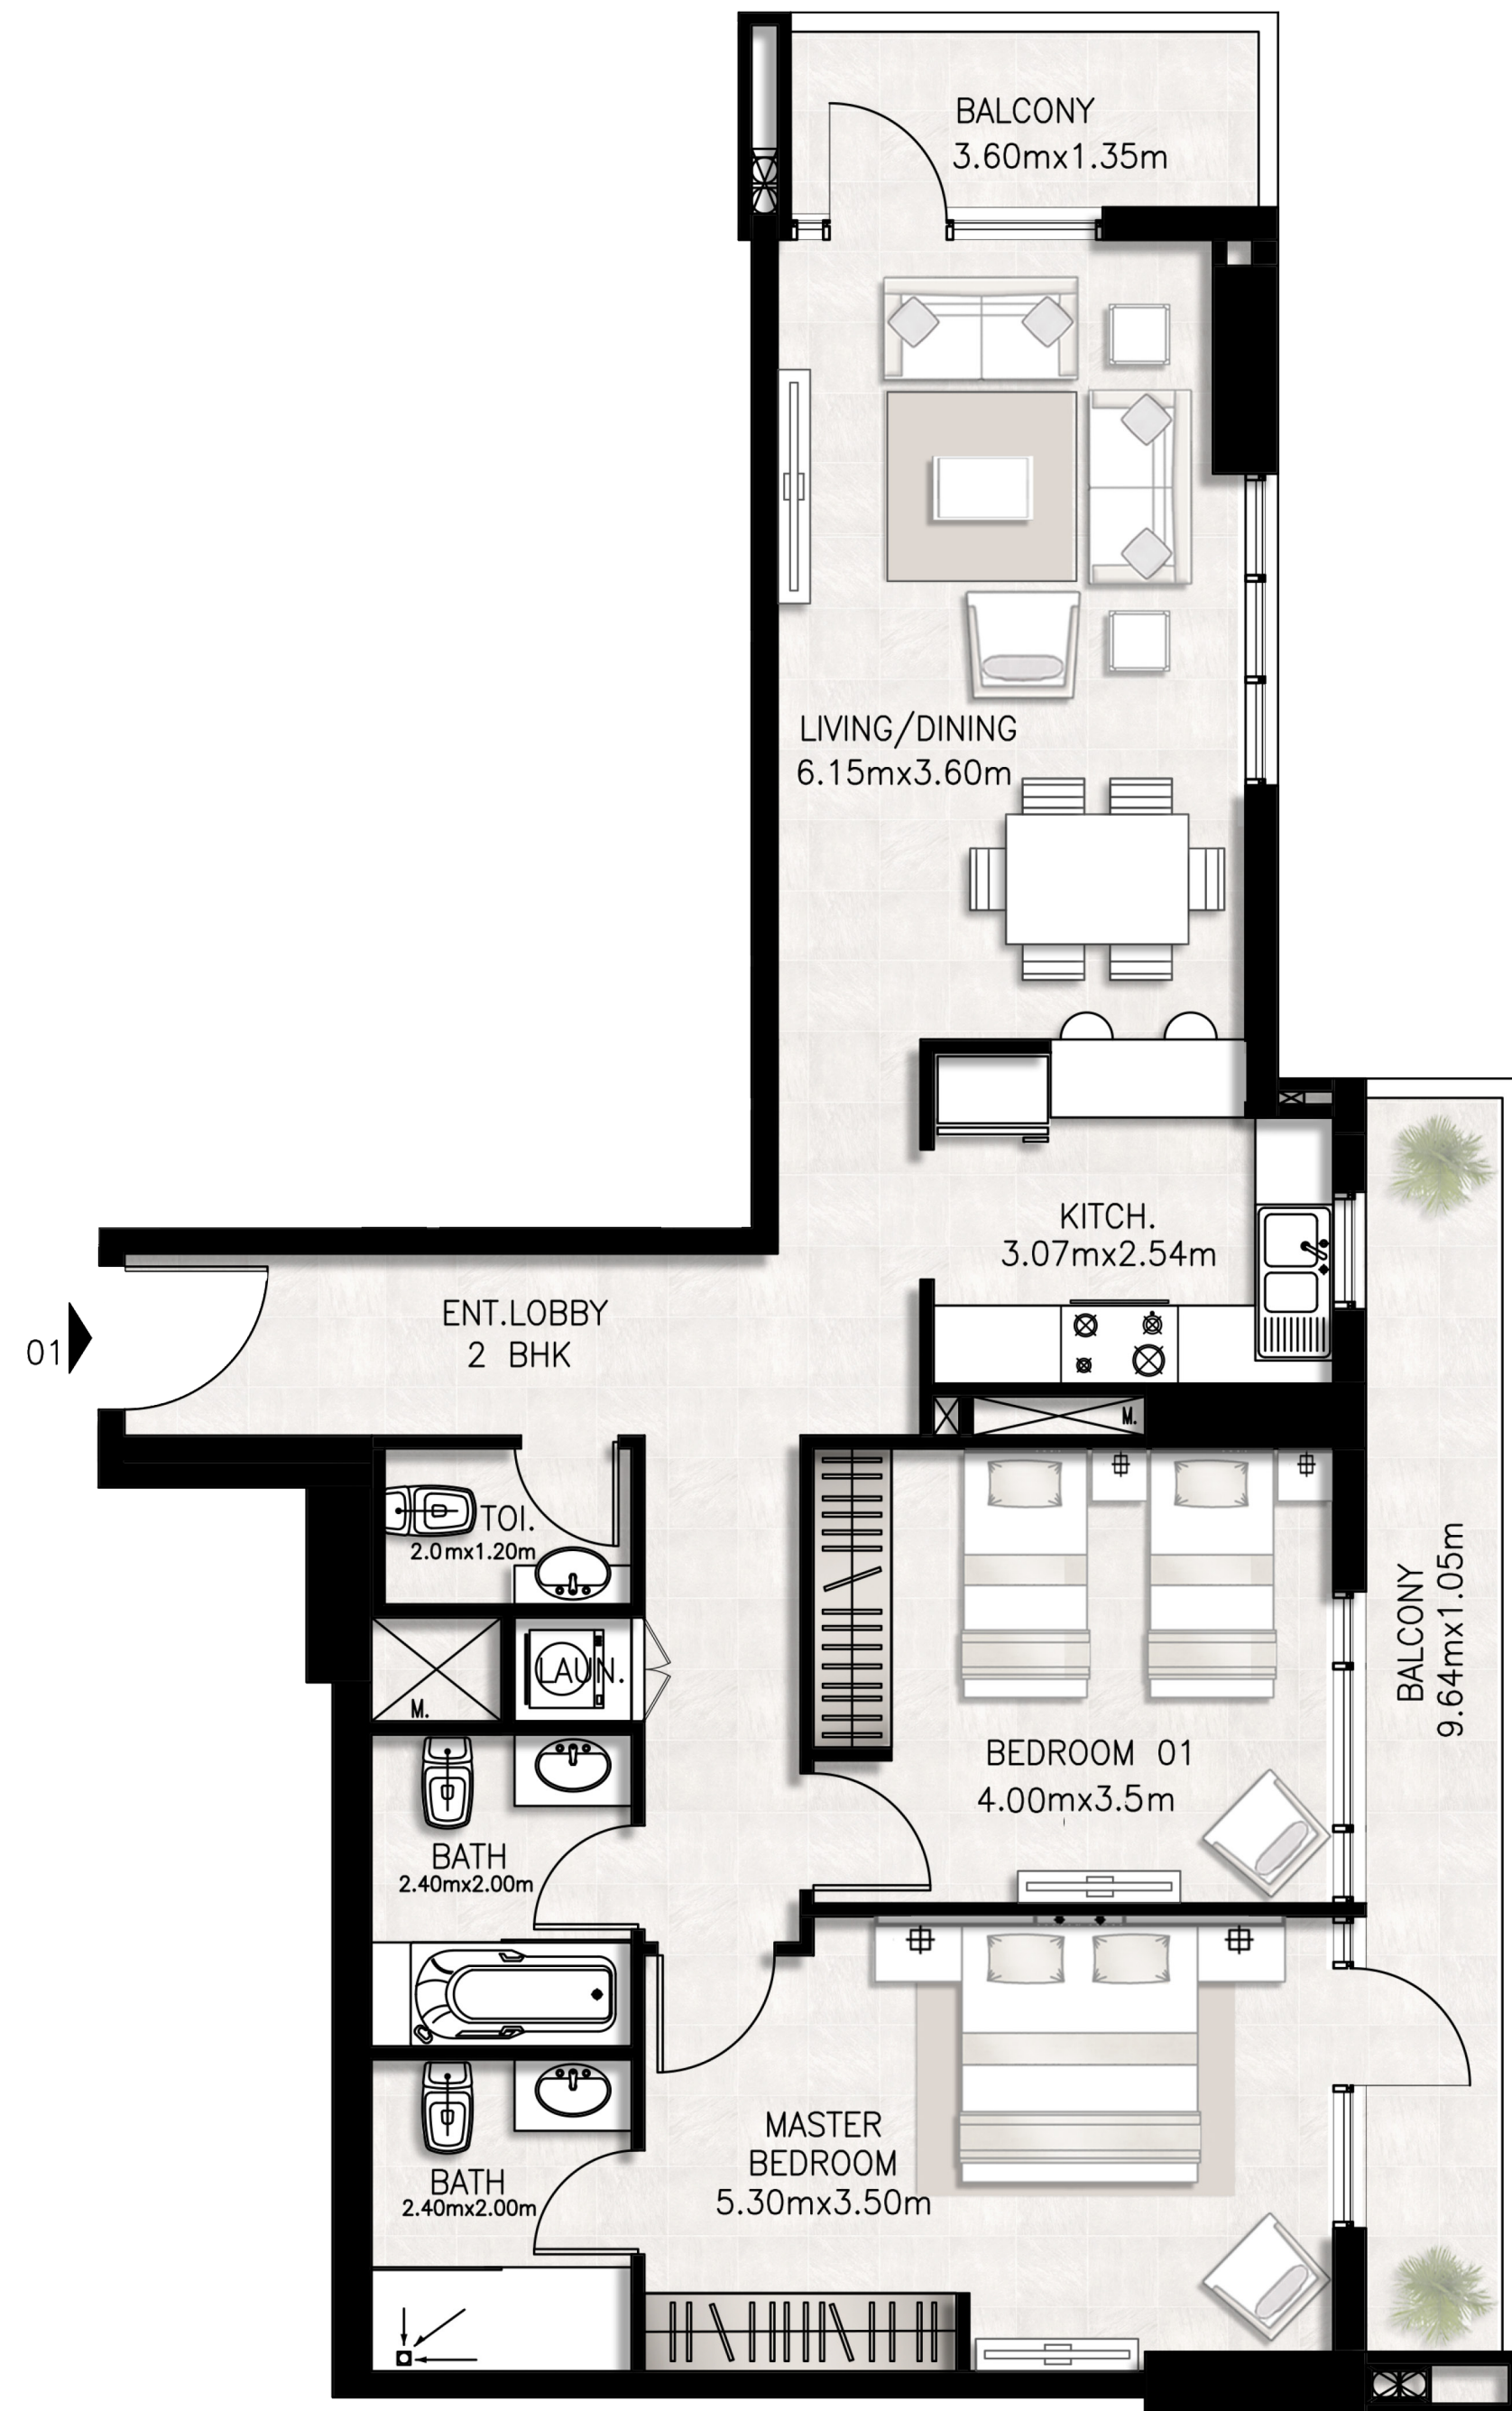

Unit 601 / Sixth floor

BED / BATHS	2 BEDS / 2.5 BATHS
SUITE AREA	99.26 SQM / 1068.4 SQFT
BALCONY AREA	18.18 SQM / 195.7 SQFT
TOTAL AREA	117.44 SQM / 1264.1 SQFT