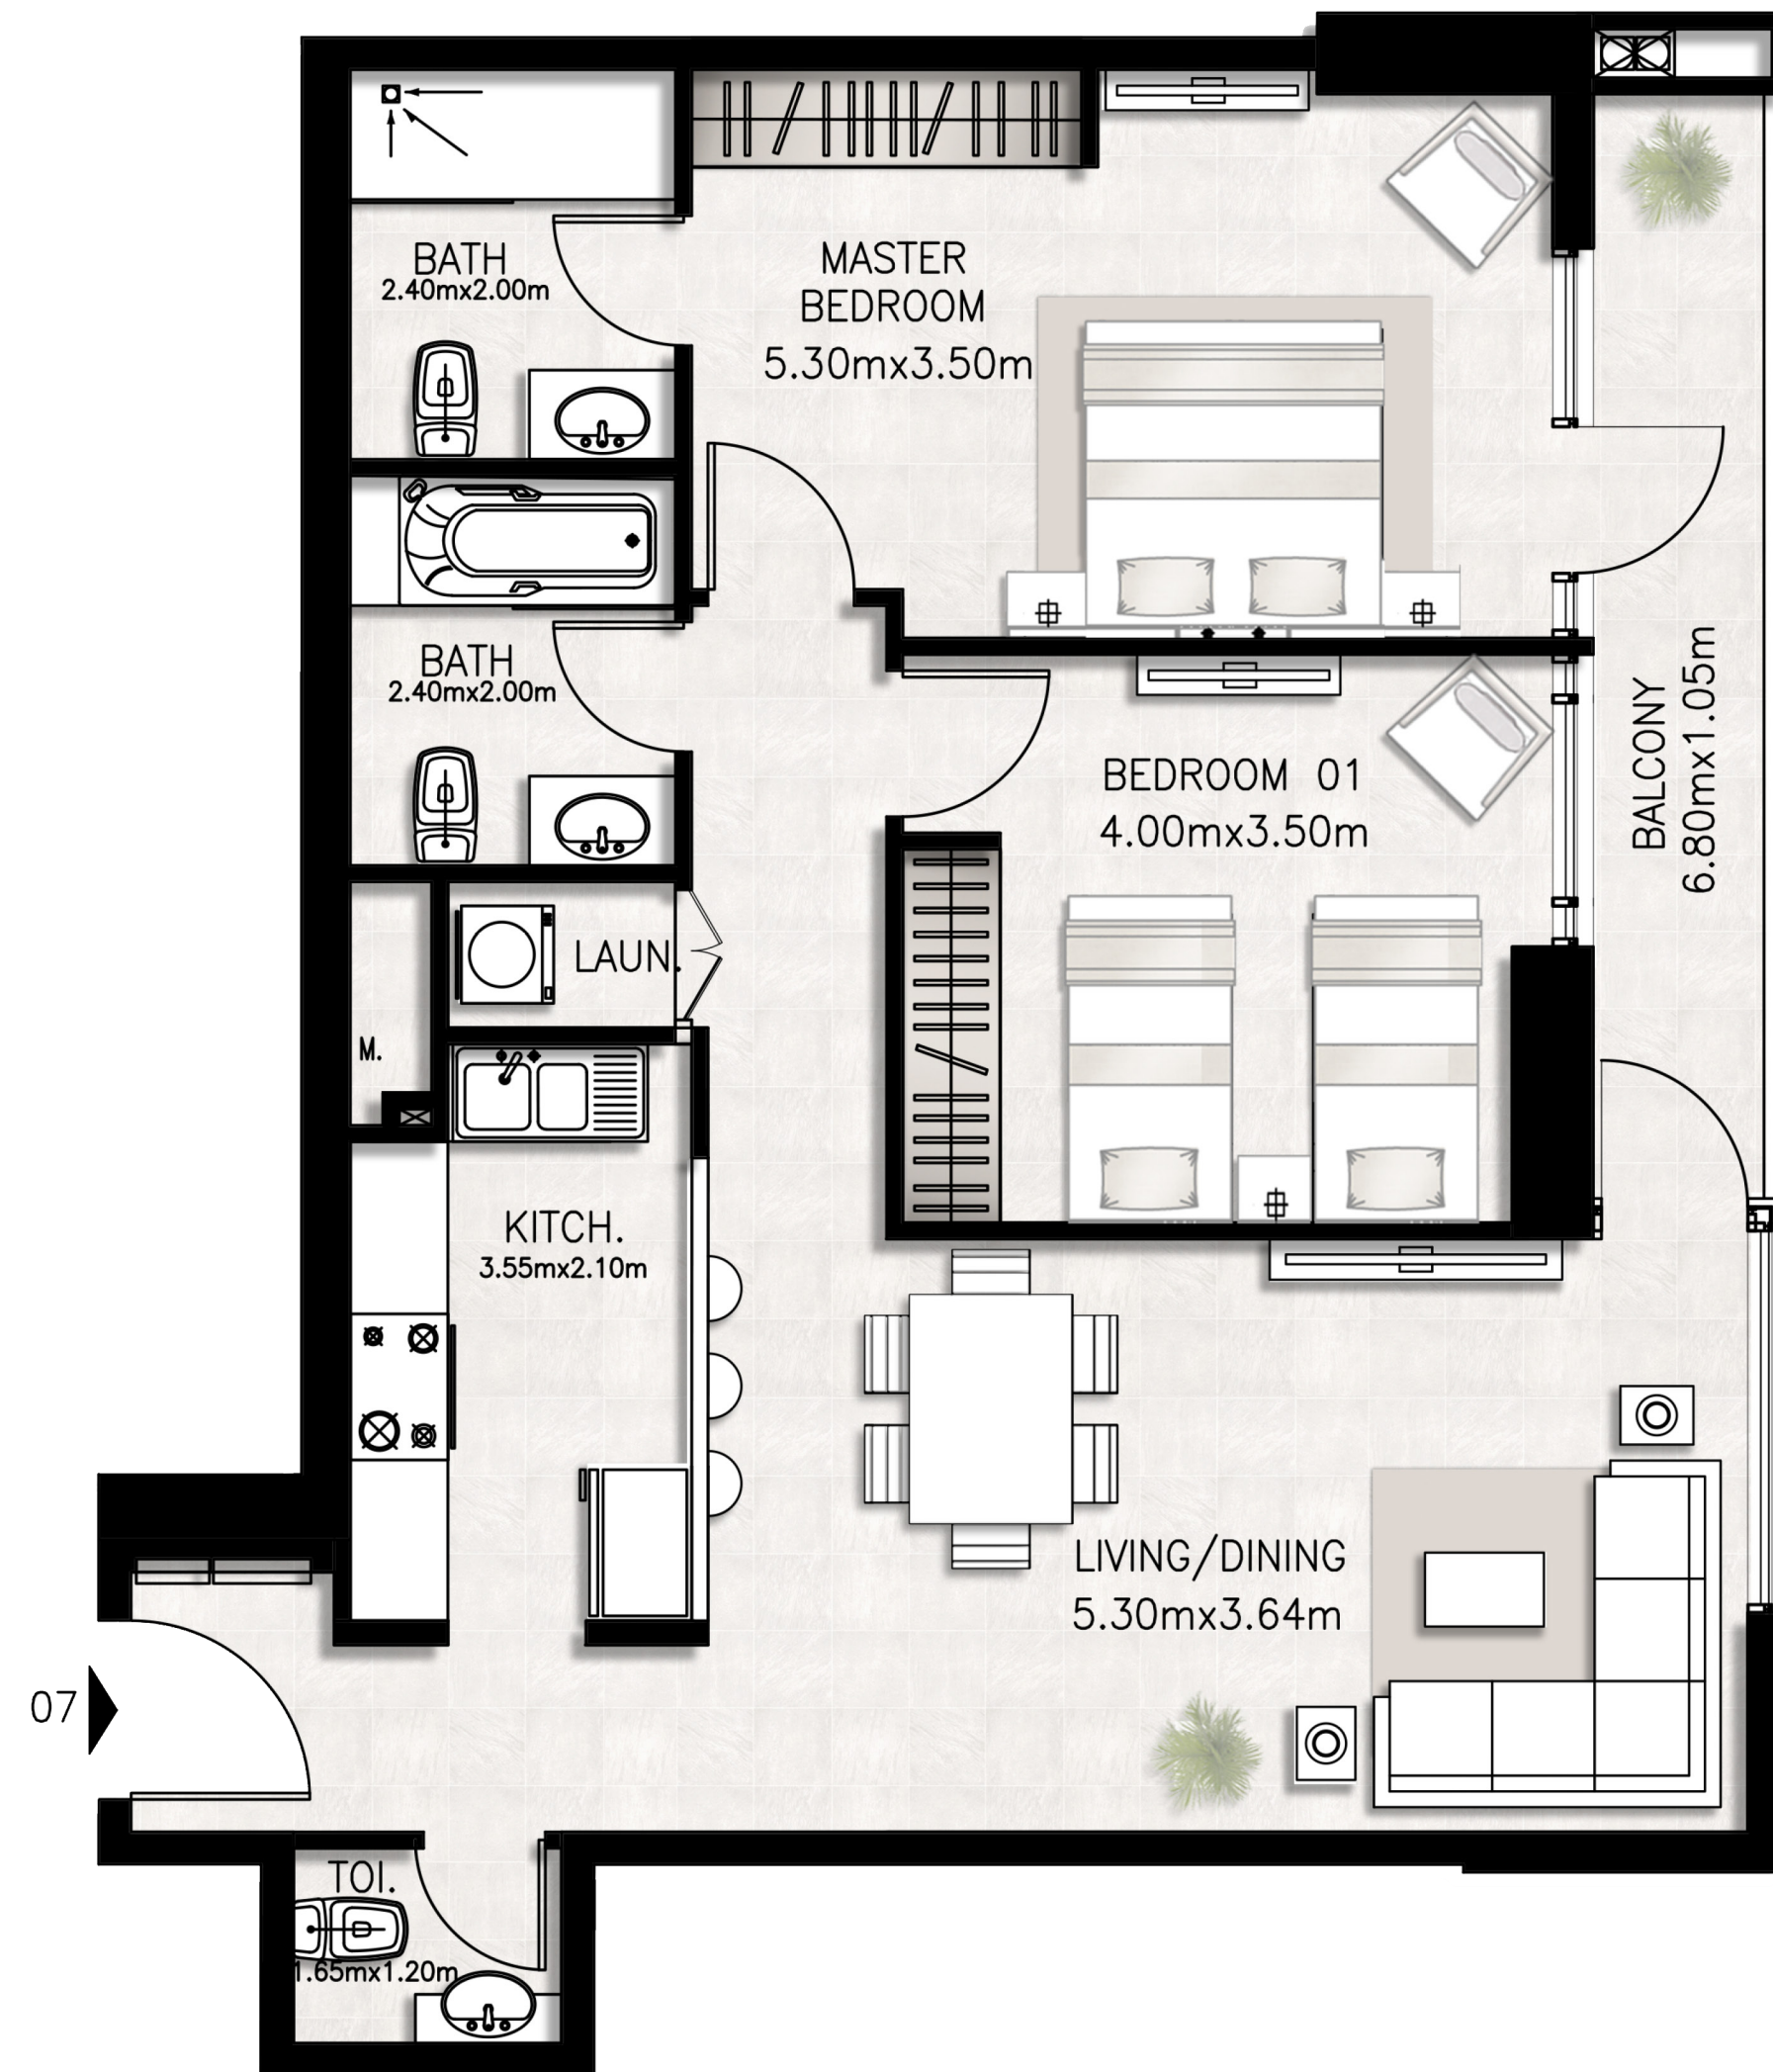

Unit 1007 / Tenth floor