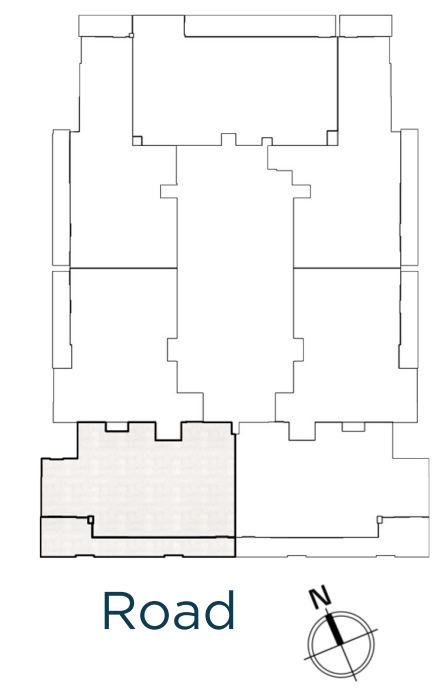

Unit 1604 / Sixteenth floor

BED / BATHS	2 BEDS / 2.5 BATHS
SUITE AREA	94.24 SQM / 1014.4 SQFT
BALCONY AREA	9.05 SQM / 97.4 SQFT
TOTAL AREA	103.29 SQM / 1111.8 SQFT

Unit 1605 / Sixteenth floor

BED / BATHS	2 BEDS / 2.5 BATHS
SUITE AREA	98.64 SQM / 1061.8 SQFT
BALCONY AREA	24.67 SQM / 265.5 SQFT
TOTAL AREA	123.31 SQM / 1327.3 SQFT