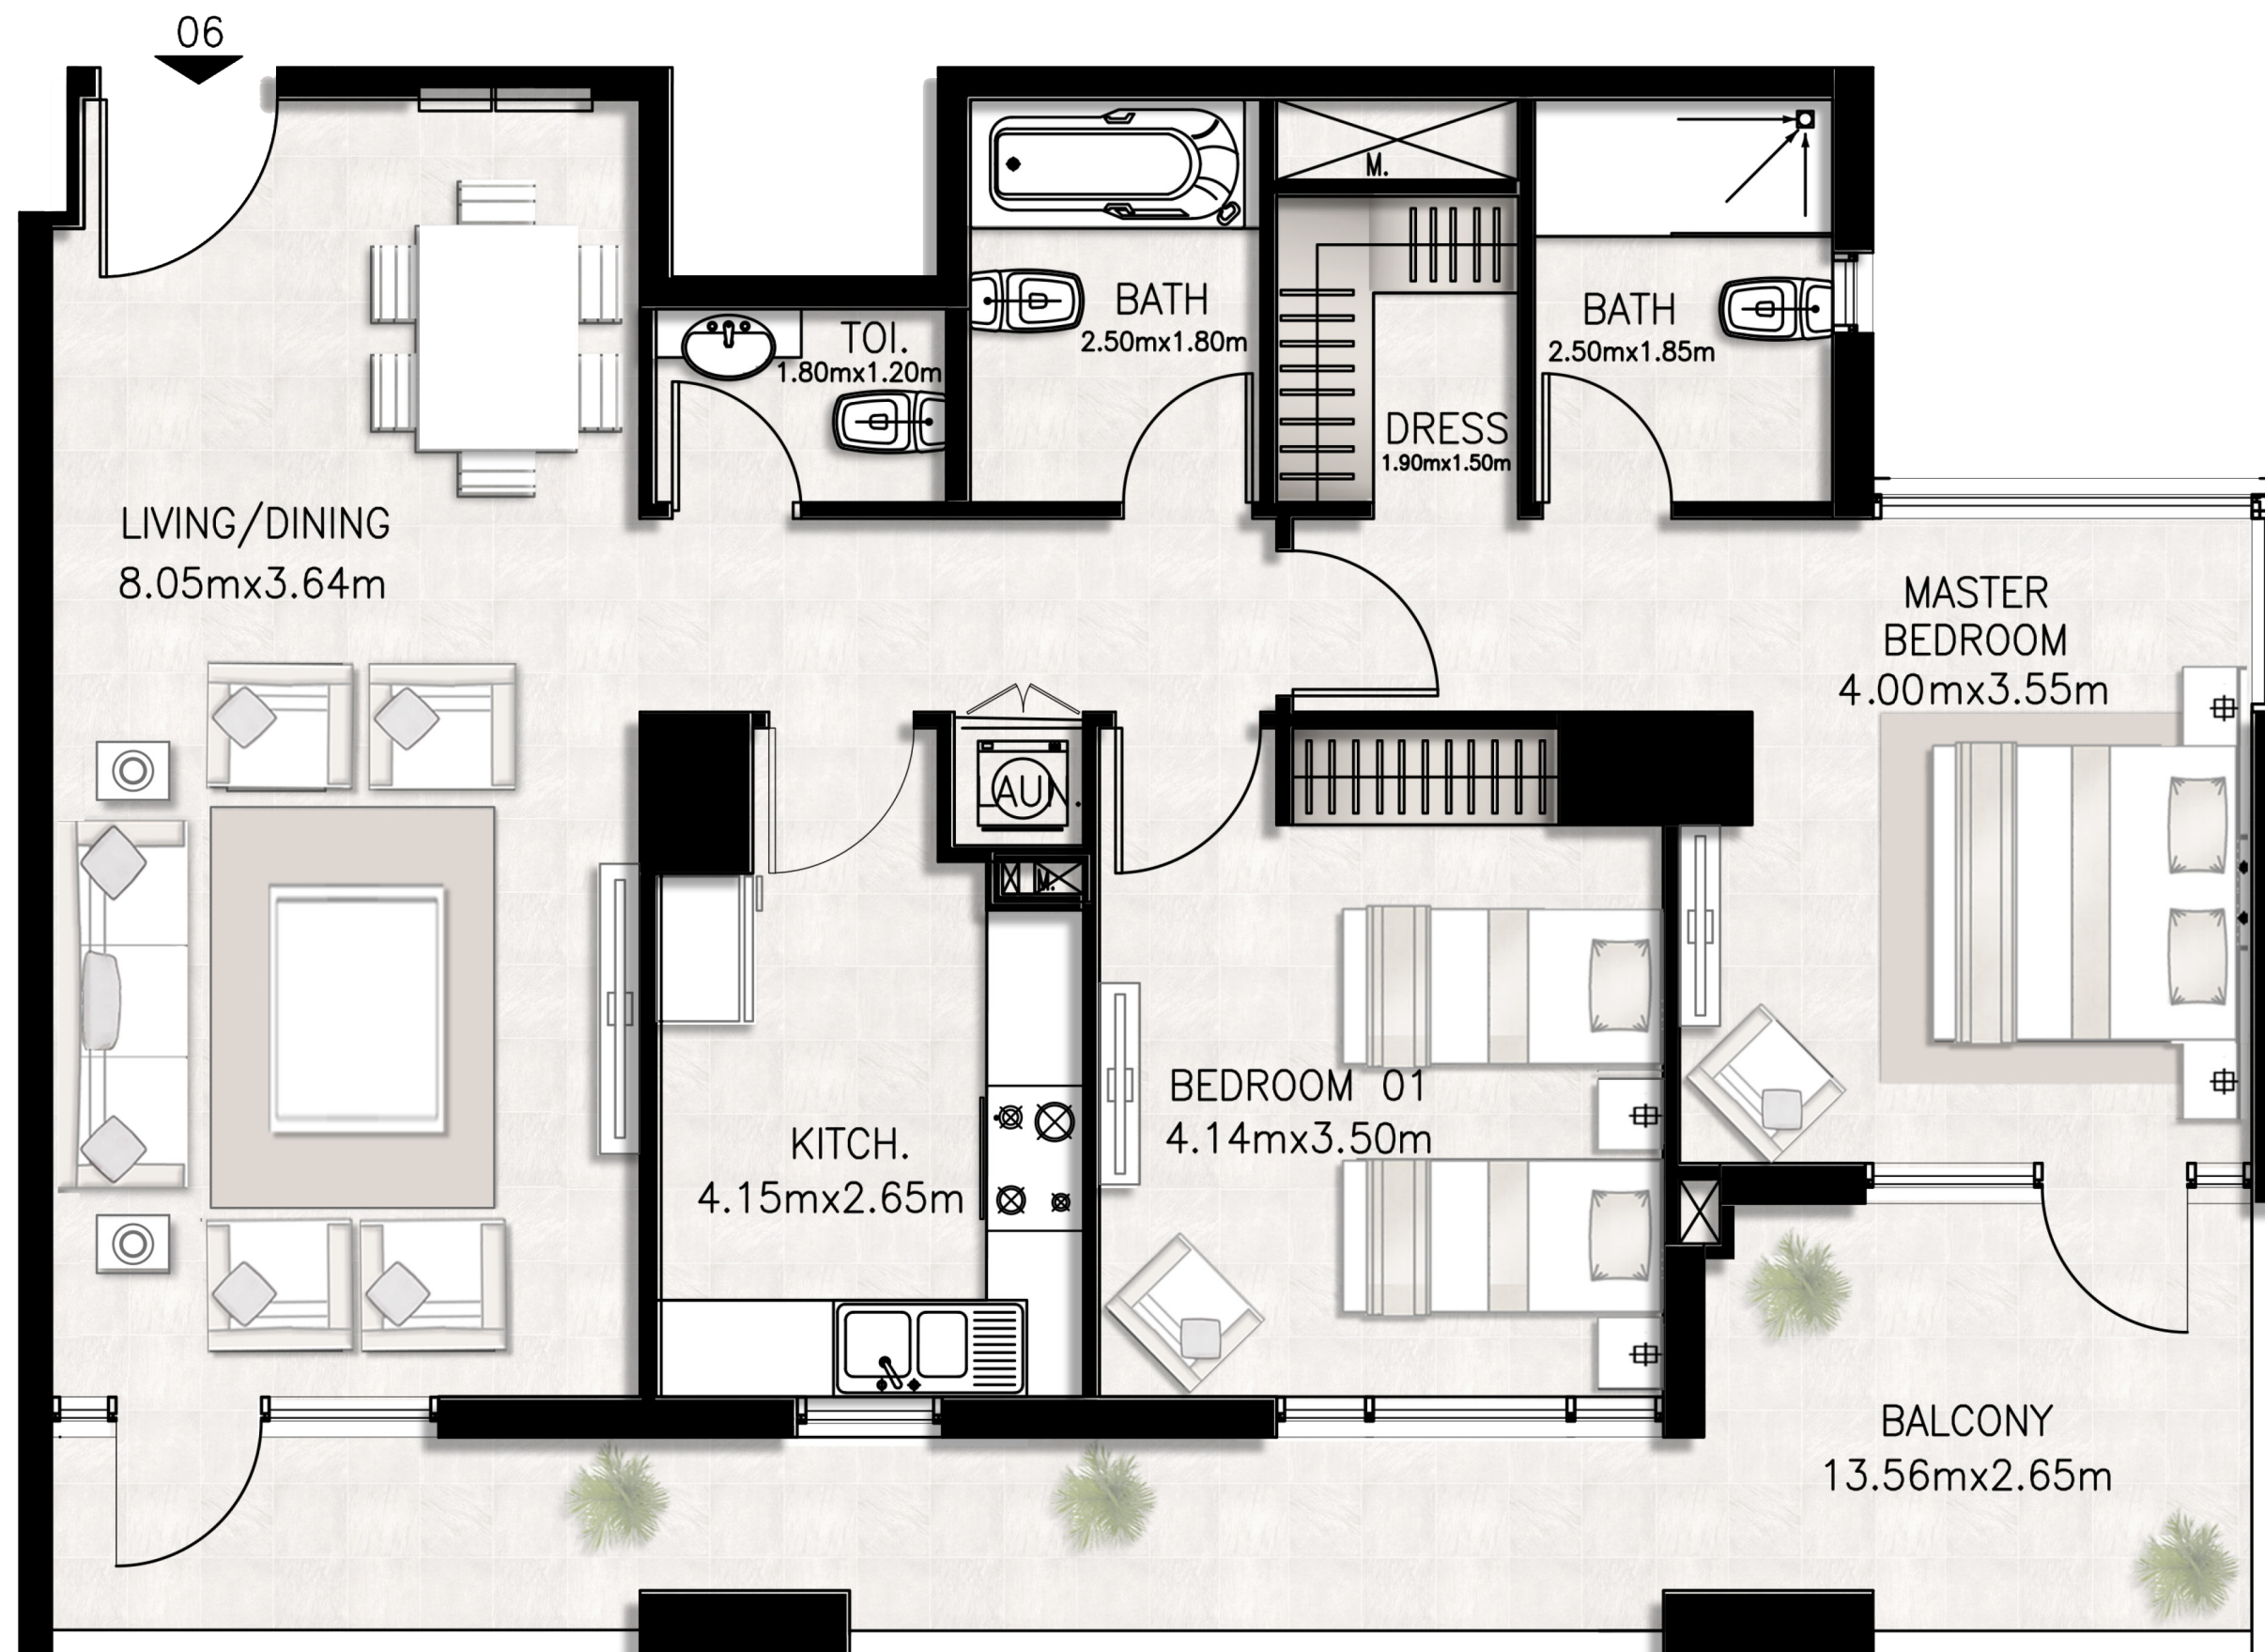

Unit 1404 / Fourteenth floor

BED / BATHS	2 BEDS / 2.5 BATHS
SUITE AREA	94.24 SQM / 1014.4 SQFT
BALCONY AREA	9.05 SQM / 97.4 SQFT
TOTAL AREA	103.29 SQM / 1111.8 SQFT

Unit 1405 / Fourteenth floor

BED / BATHS	2 BEDS / 2.5 BATHS
SUITE AREA	98.64 SQM / 1061.8 SQFT
BALCONY AREA	24.67 SQM / 265.5 SQFT
TOTAL AREA	123.31 SQM / 1327.3 SQFT