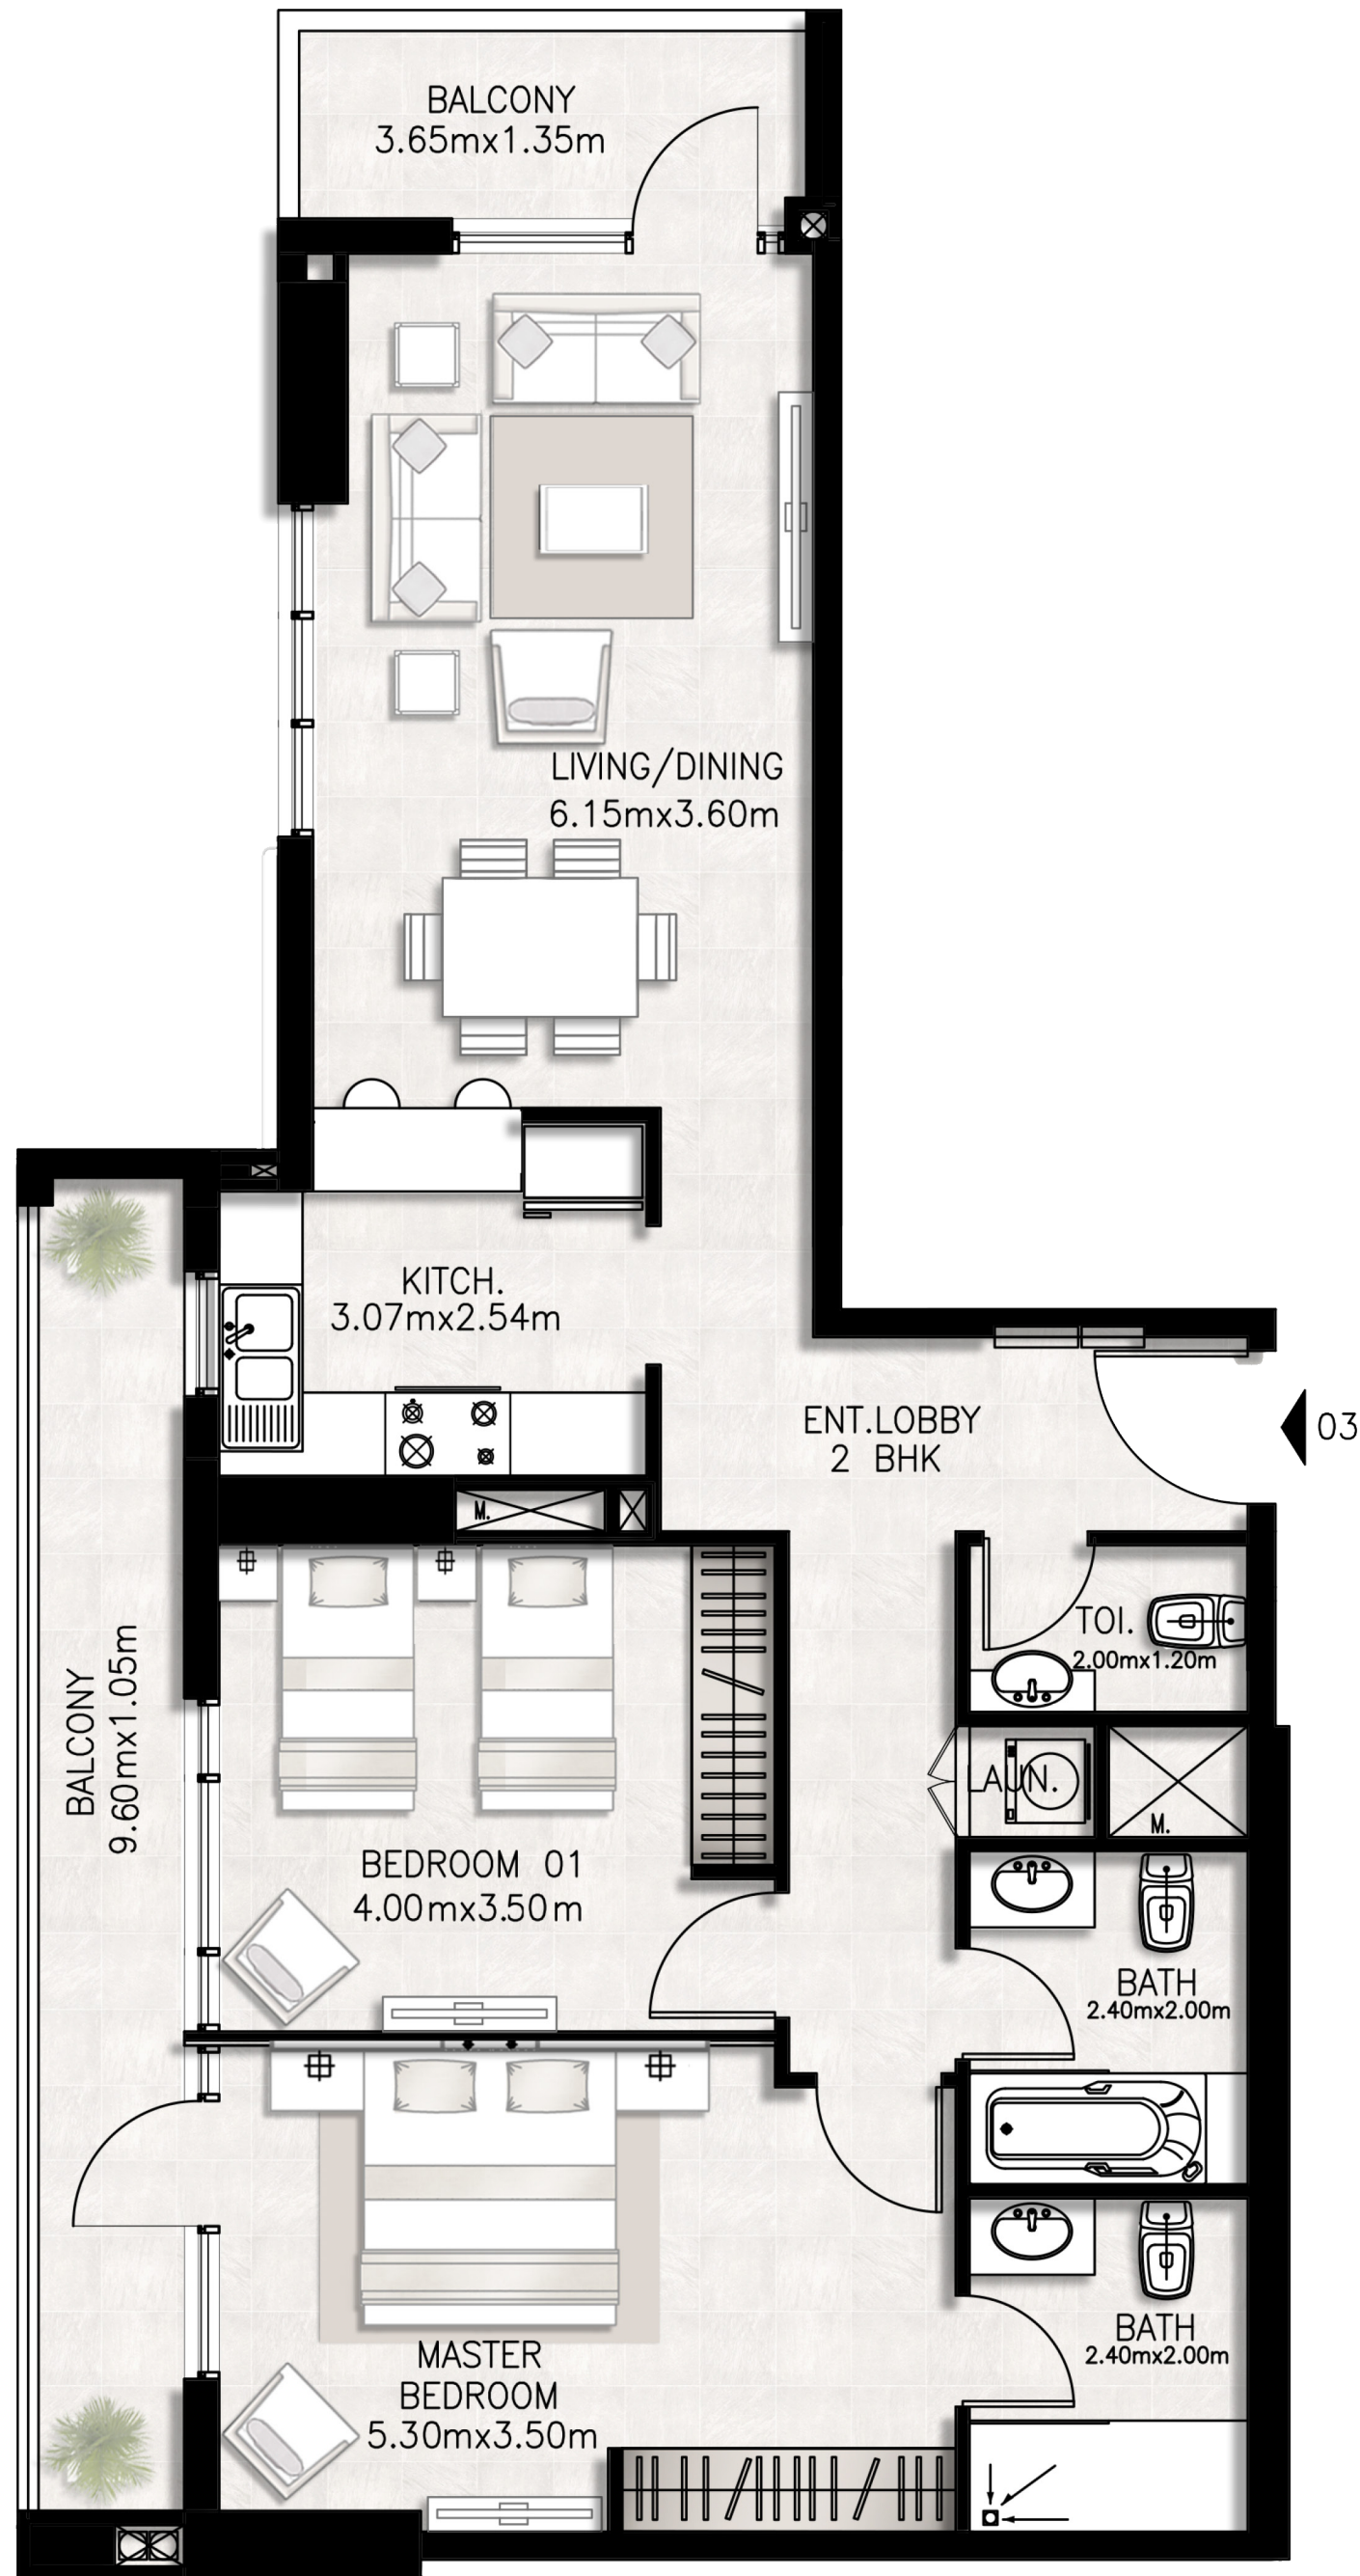

Unit 1103 / Eleventh floor

BED / BATHS	2 BEDS / 2.5 BATHS
SUITE AREA	95.82 SQM / 1031.4 SQFT
BALCONY AREA	18.29 SQM / 196.9 SQFT
TOTAL AREA	114.11 SQM / 1228.3 SQFT