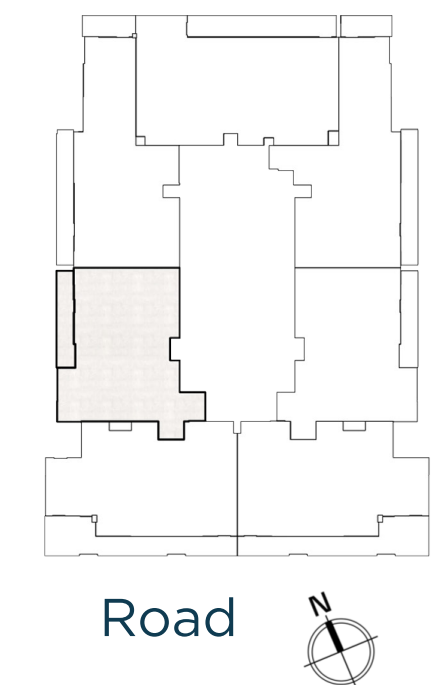

Unit 404 / Fourth floor

BED / BATHS	2 BEDS / 2.5 BATHS
SUITE AREA	94.24 SQM / 1014.4 SQFT
BALCONY AREA	9.05 SQM / 97.4 SQFT
TOTAL AREA	103.29 SQM / 1111.8 SQFT