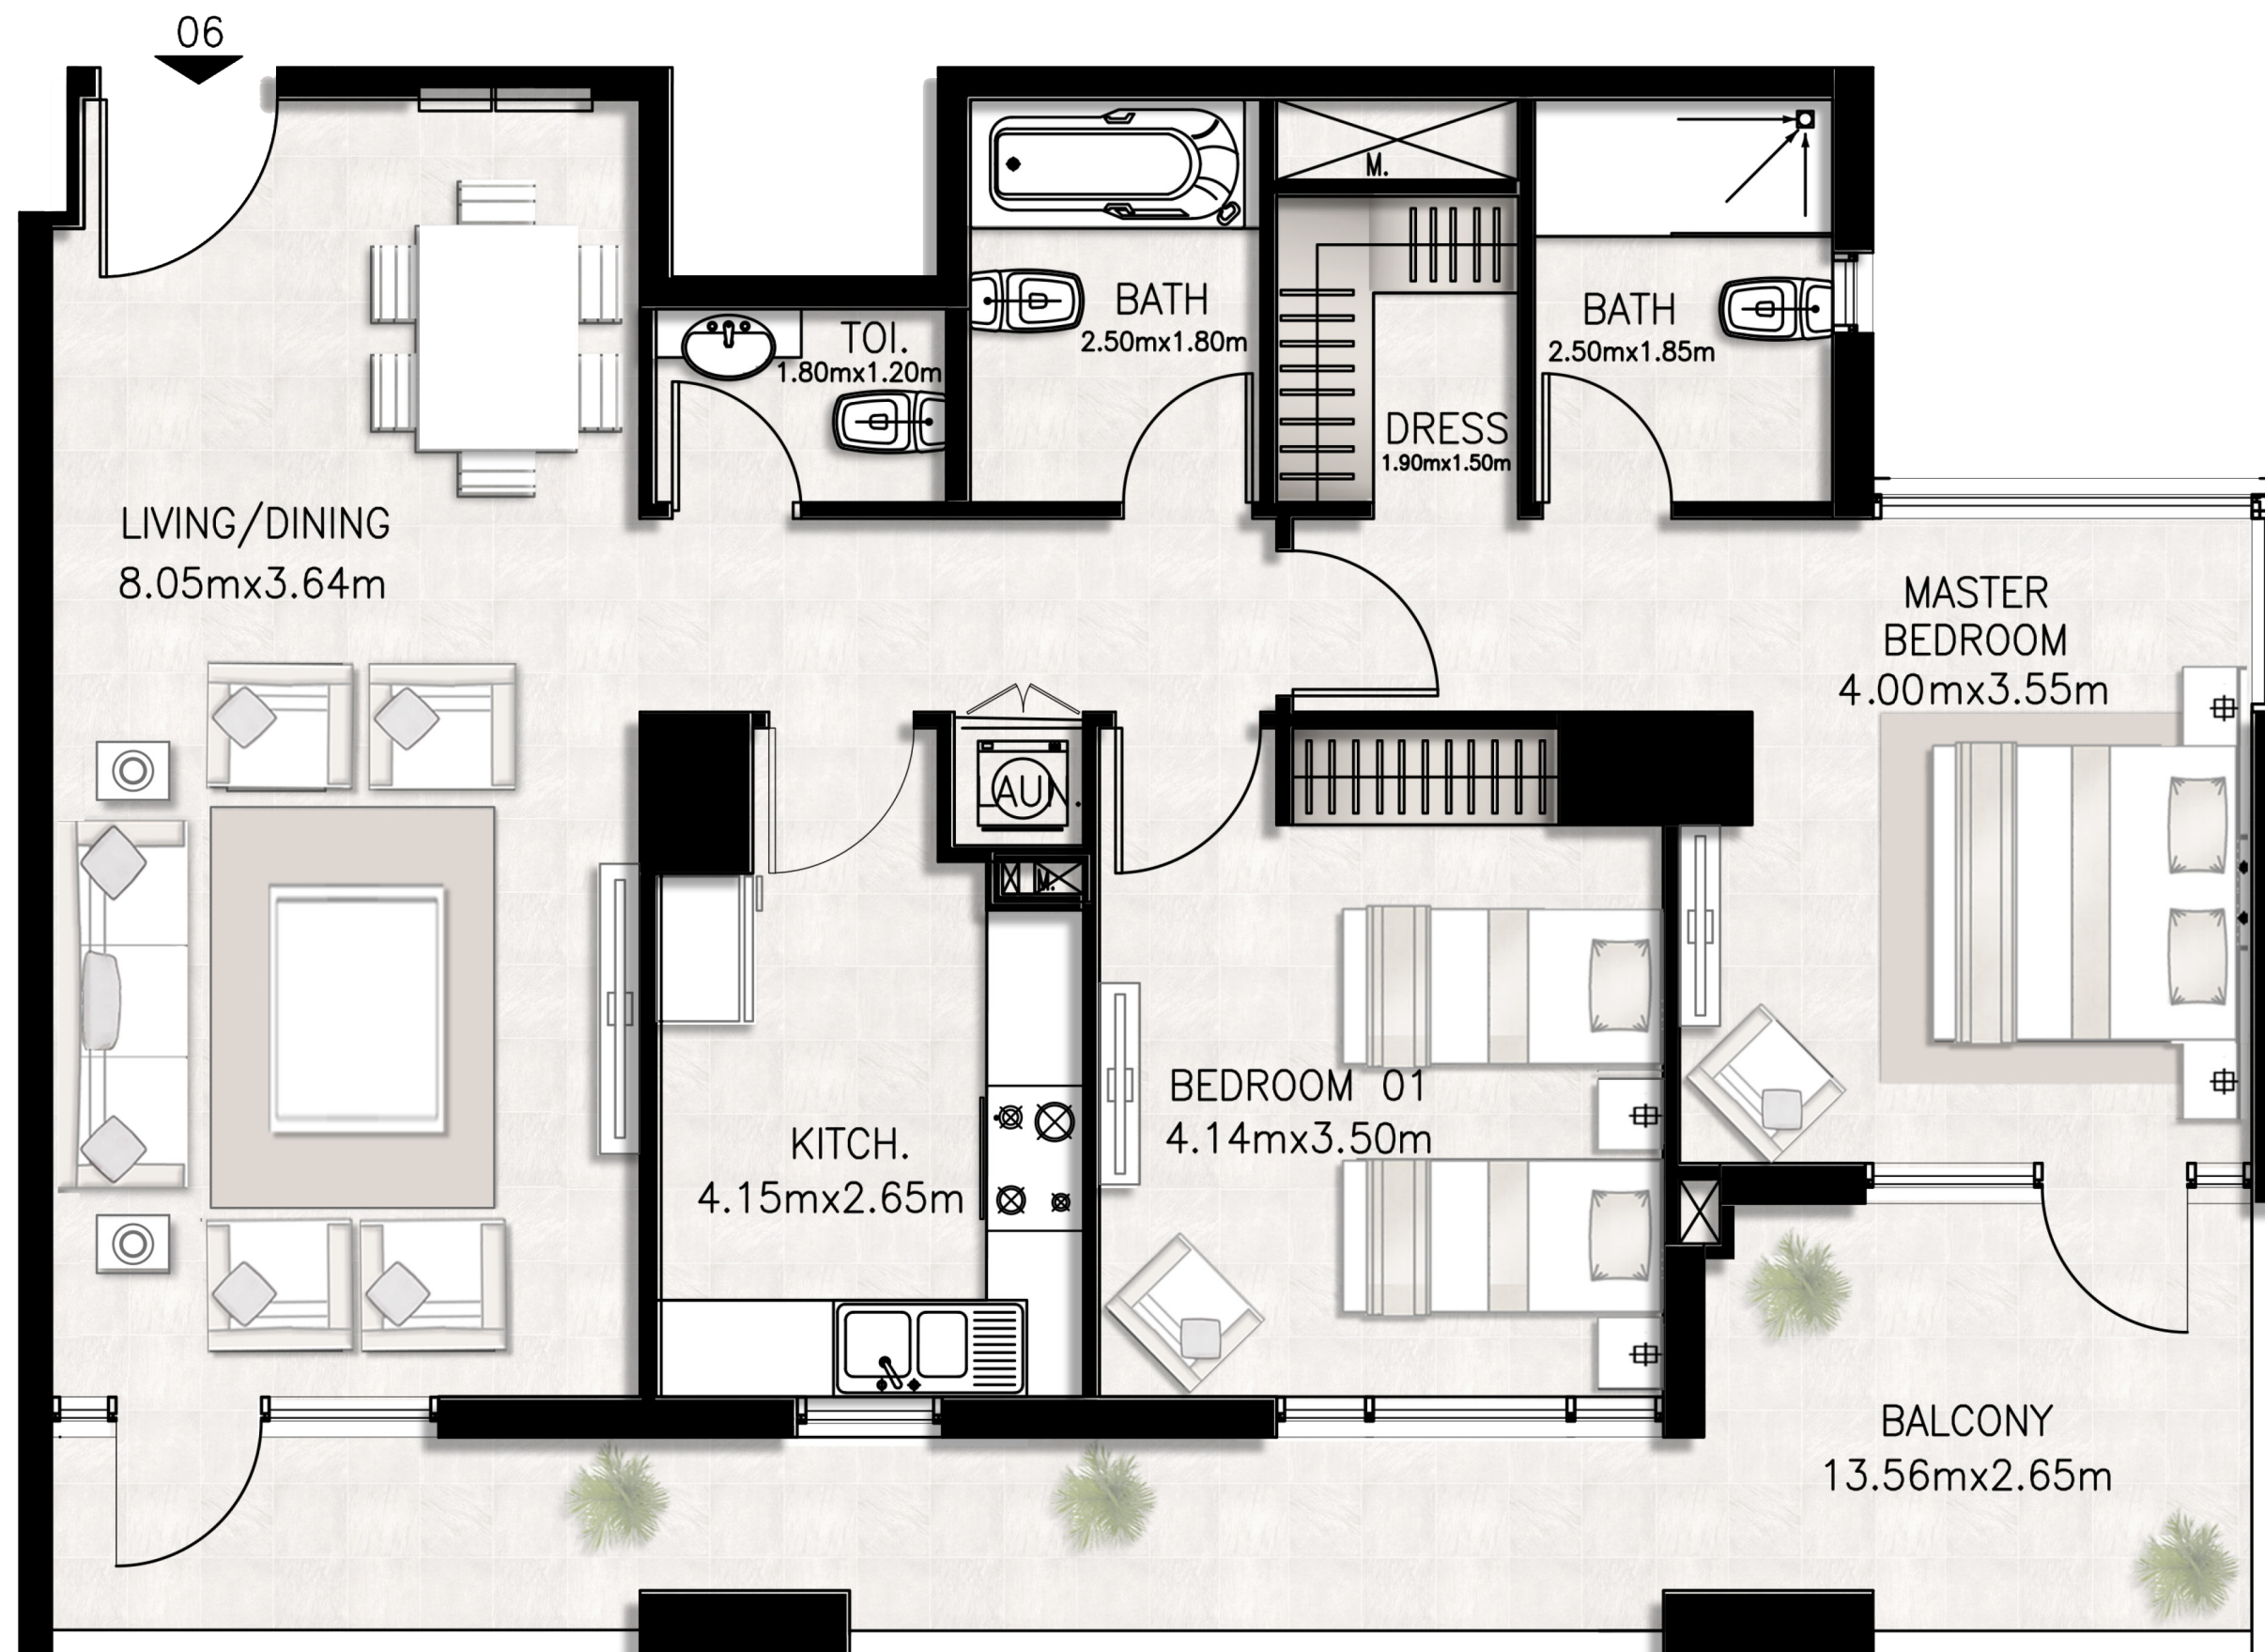

Unit 1104 / Eleventh floor

BED / BATHS	2 BEDS / 2.5 BATHS
SUITE AREA	94.24 SQM / 1014.4 SQFT
BALCONY AREA	9.05 SQM / 97.4 SQFT
TOTAL AREA	103.29 SQM / 1111.8 SQFT

Unit 1105 / Eleventh floor

BED / BATHS	2 BEDS / 2.5 BATHS
SUITE AREA	98.64 SQM / 1061.8 SQFT
BALCONY AREA	24.67 SQM / 265.5 SQFT
TOTAL AREA	123.31 SQM / 1327.3 SQFT