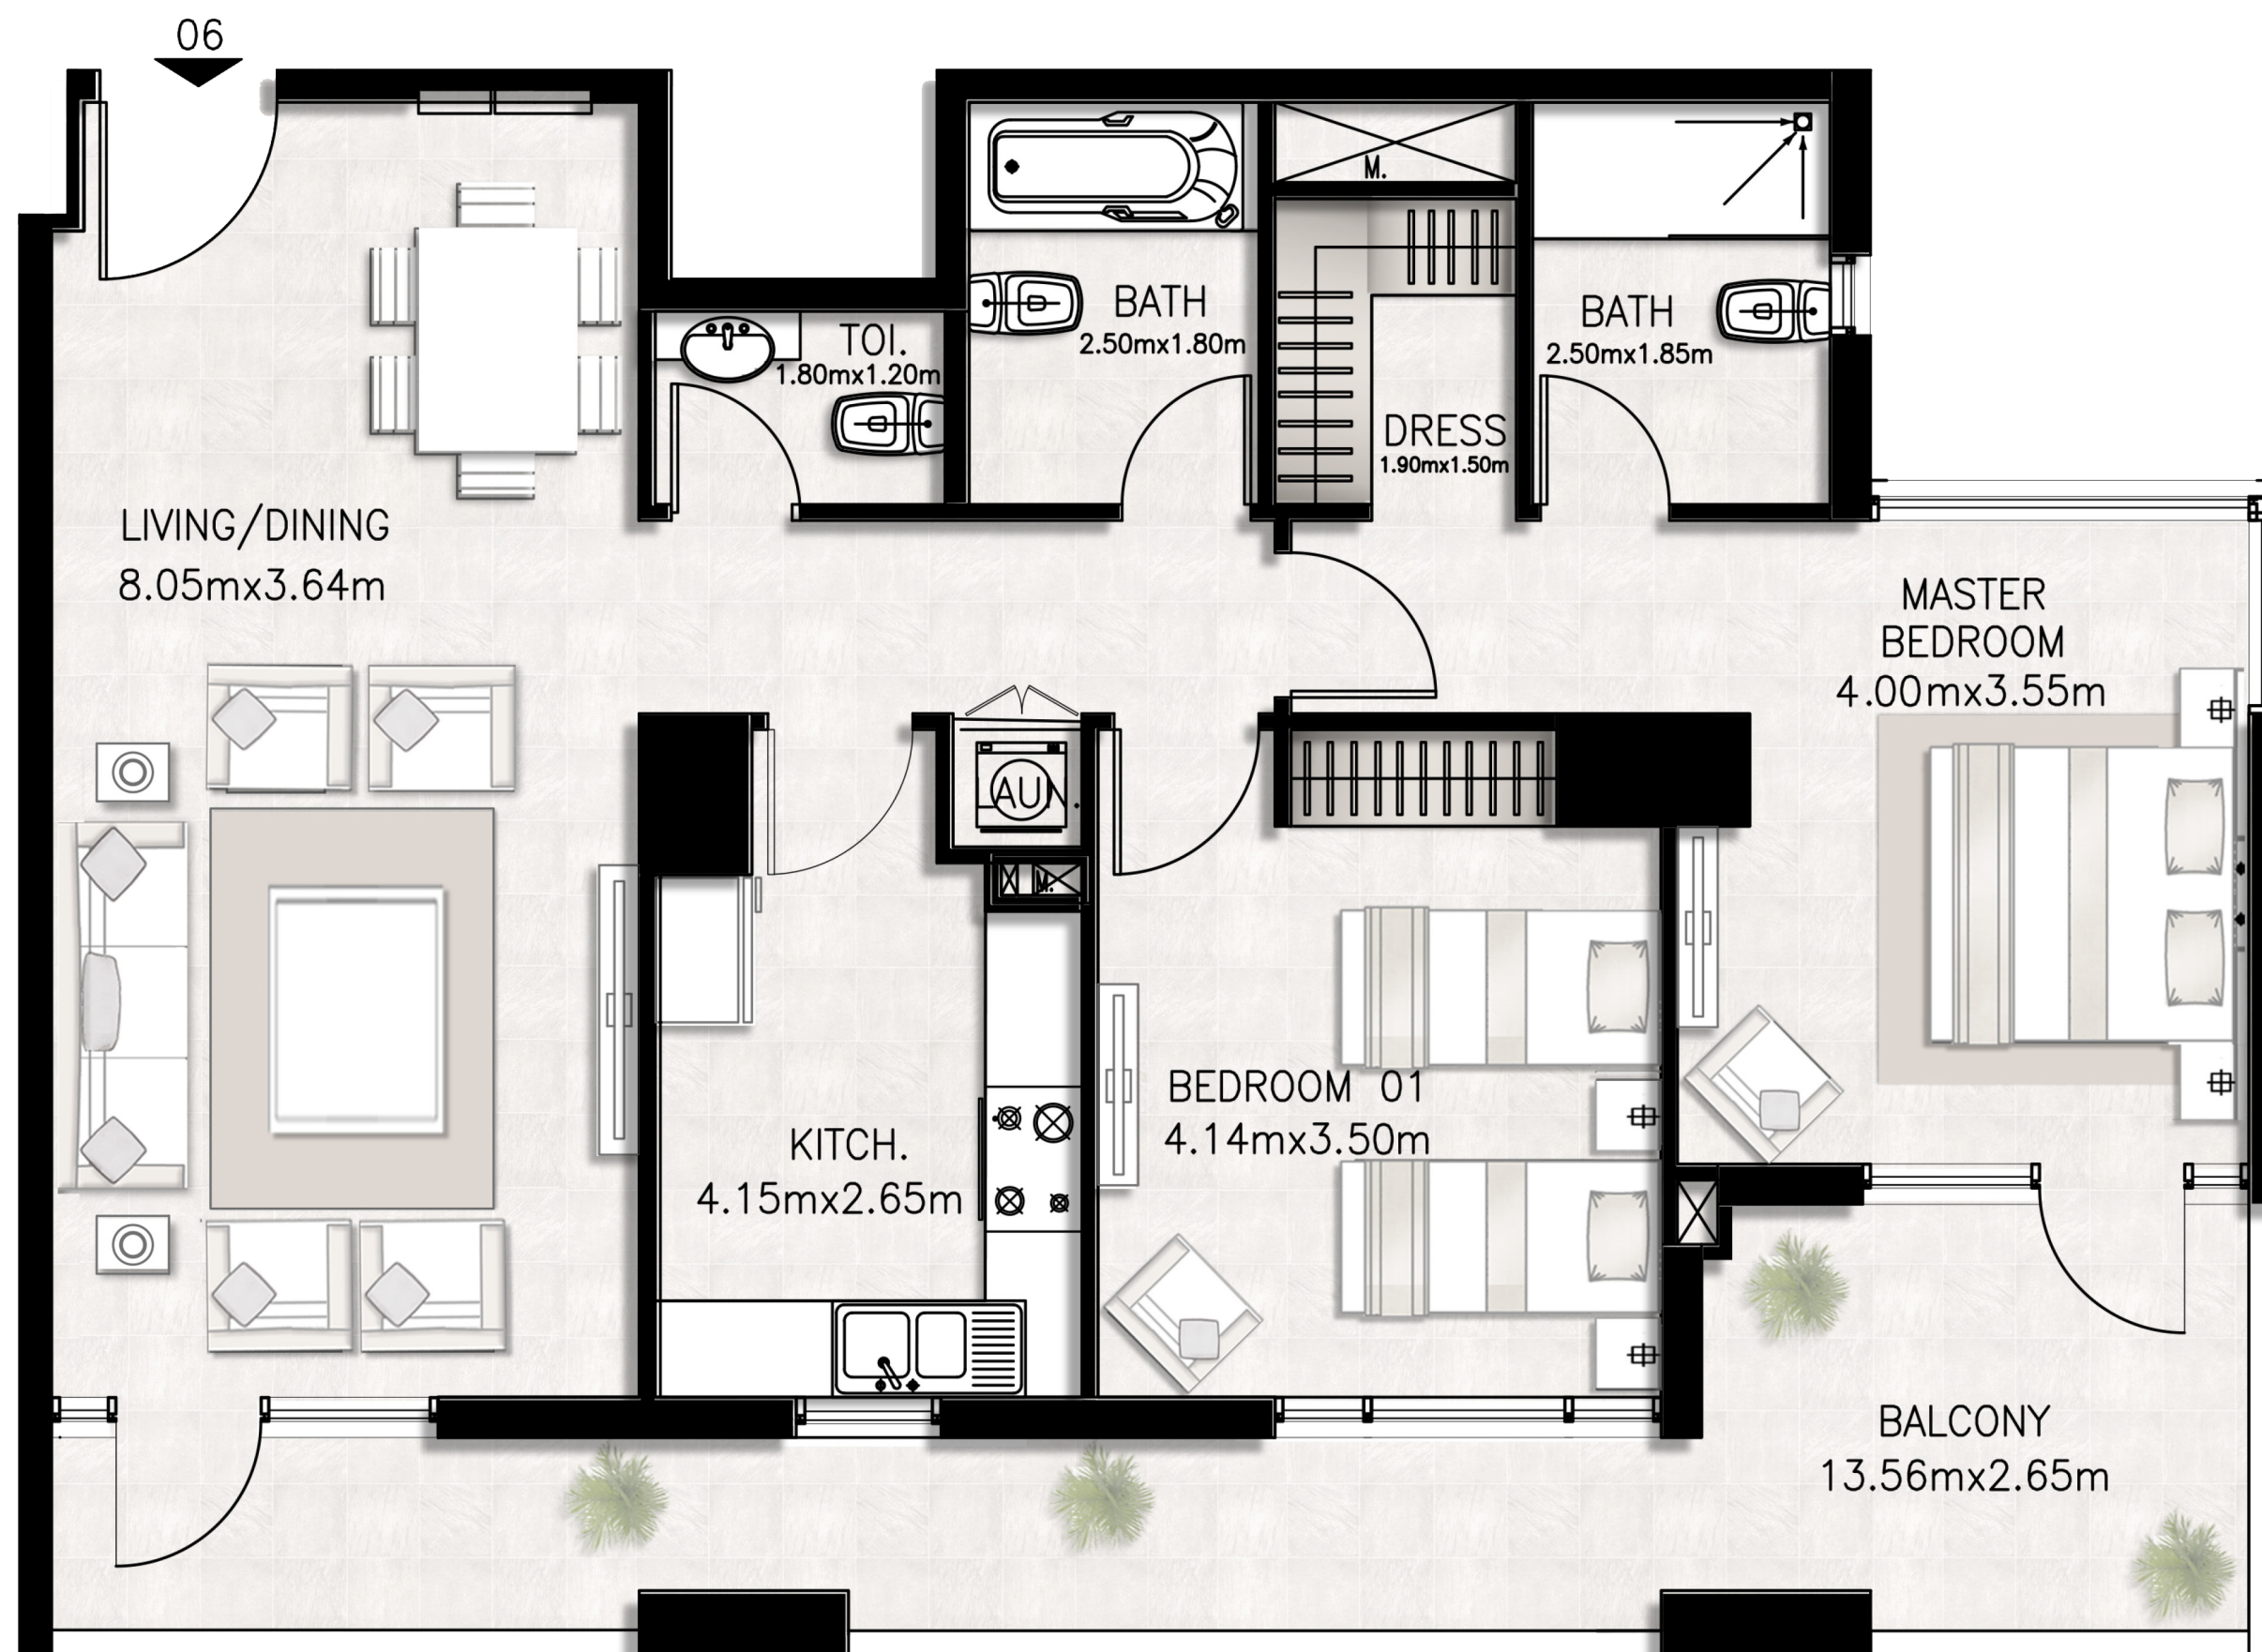

Unit 604 / Sixth floor

BED / BATHS	2 BEDS / 2.5 BATHS
SUITE AREA	94.24 SQM / 1014.4 SQFT
BALCONY AREA	9.05 SQM / 97.4 SQFT
TOTAL AREA	103.29 SQM / 1111.8 SQFT

Unit 605 / Sixth floor

BED / BATHS	2 BEDS / 2.5 BATHS
SUITE AREA	98.64 SQM / 1061.8 SQFT
BALCONY AREA	24.67 SQM / 265.5 SQFT
TOTAL AREA	123.31 SQM / 1327.3 SQFT