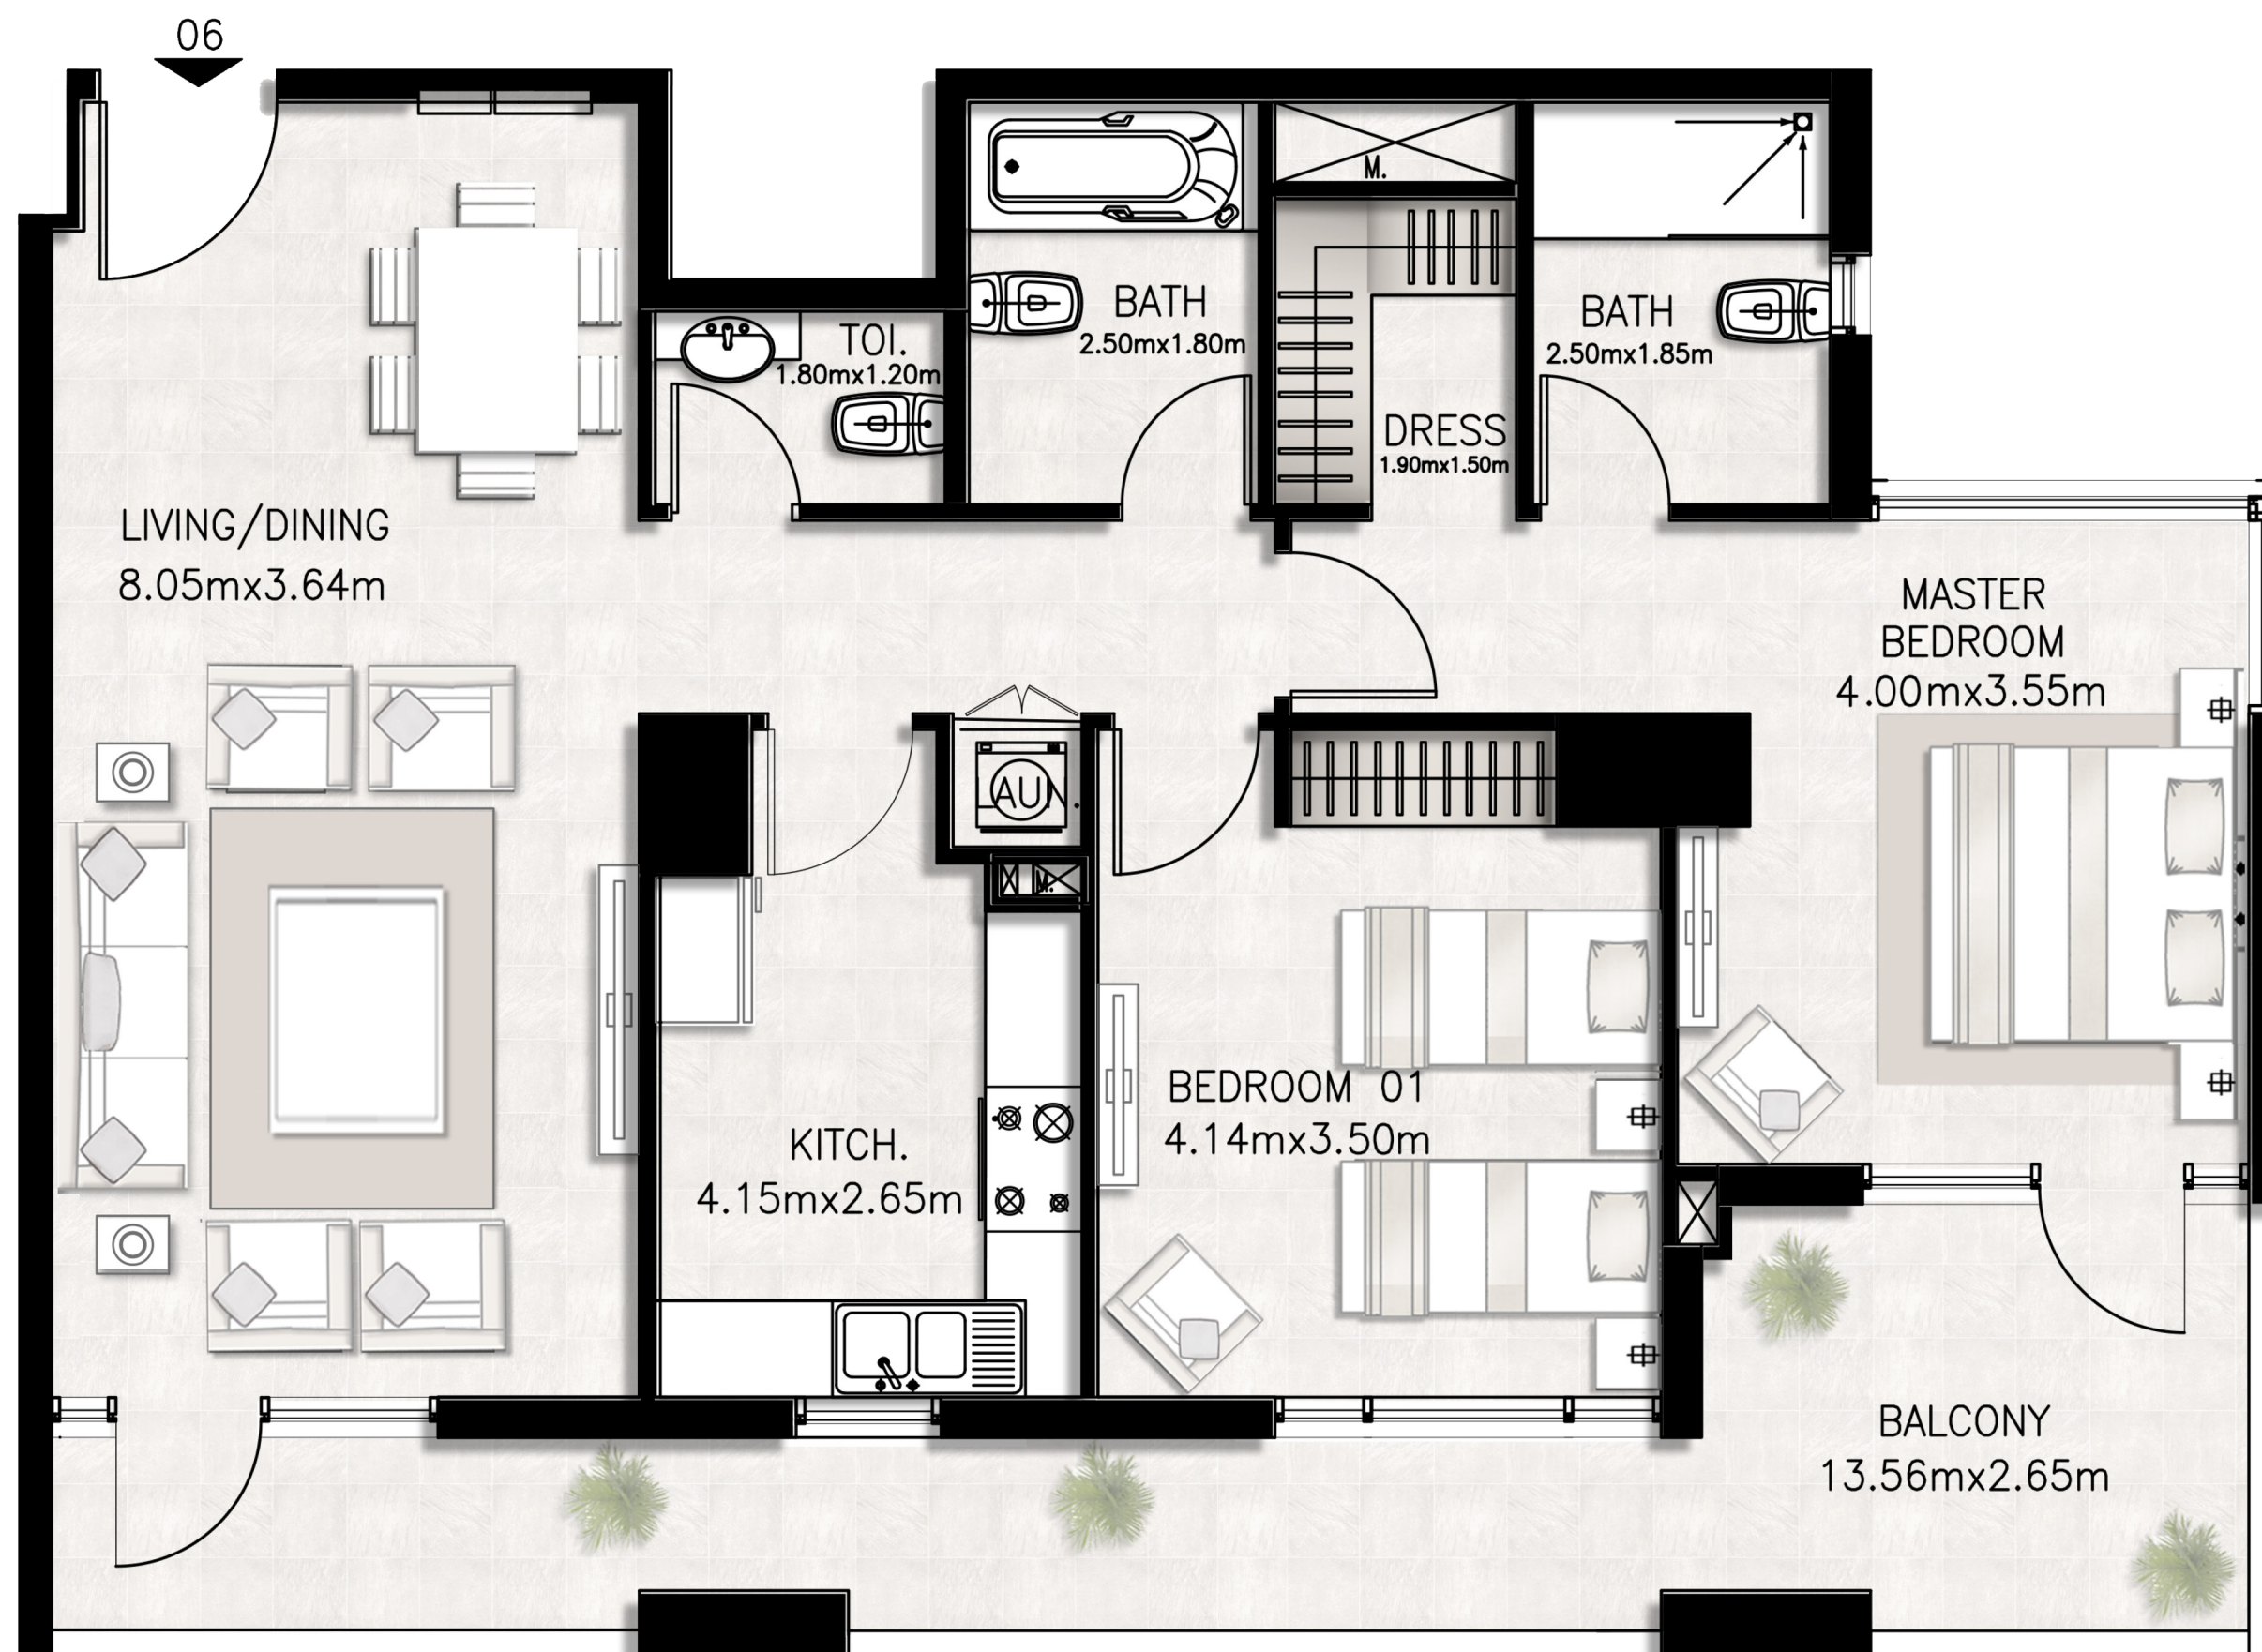

Unit 804 / Eighth floor

BED / BATHS	2 BEDS / 2.5 BATHS
SUITE AREA	94.24 SQM / 1014.4 SQFT
BALCONY AREA	9.05 SQM / 97.4 SQFT
TOTAL AREA	103.29 SQM / 1111.8 SQFT

Unit 805 / Eighth floor

BED / BATHS	2 BEDS / 2.5 BATHS
SUITE AREA	98.64 SQM / 1061.8 SQFT
BALCONY AREA	24.67 SQM / 265.5 SQFT
TOTAL AREA	123.31 SQM / 1327.3 SQFT