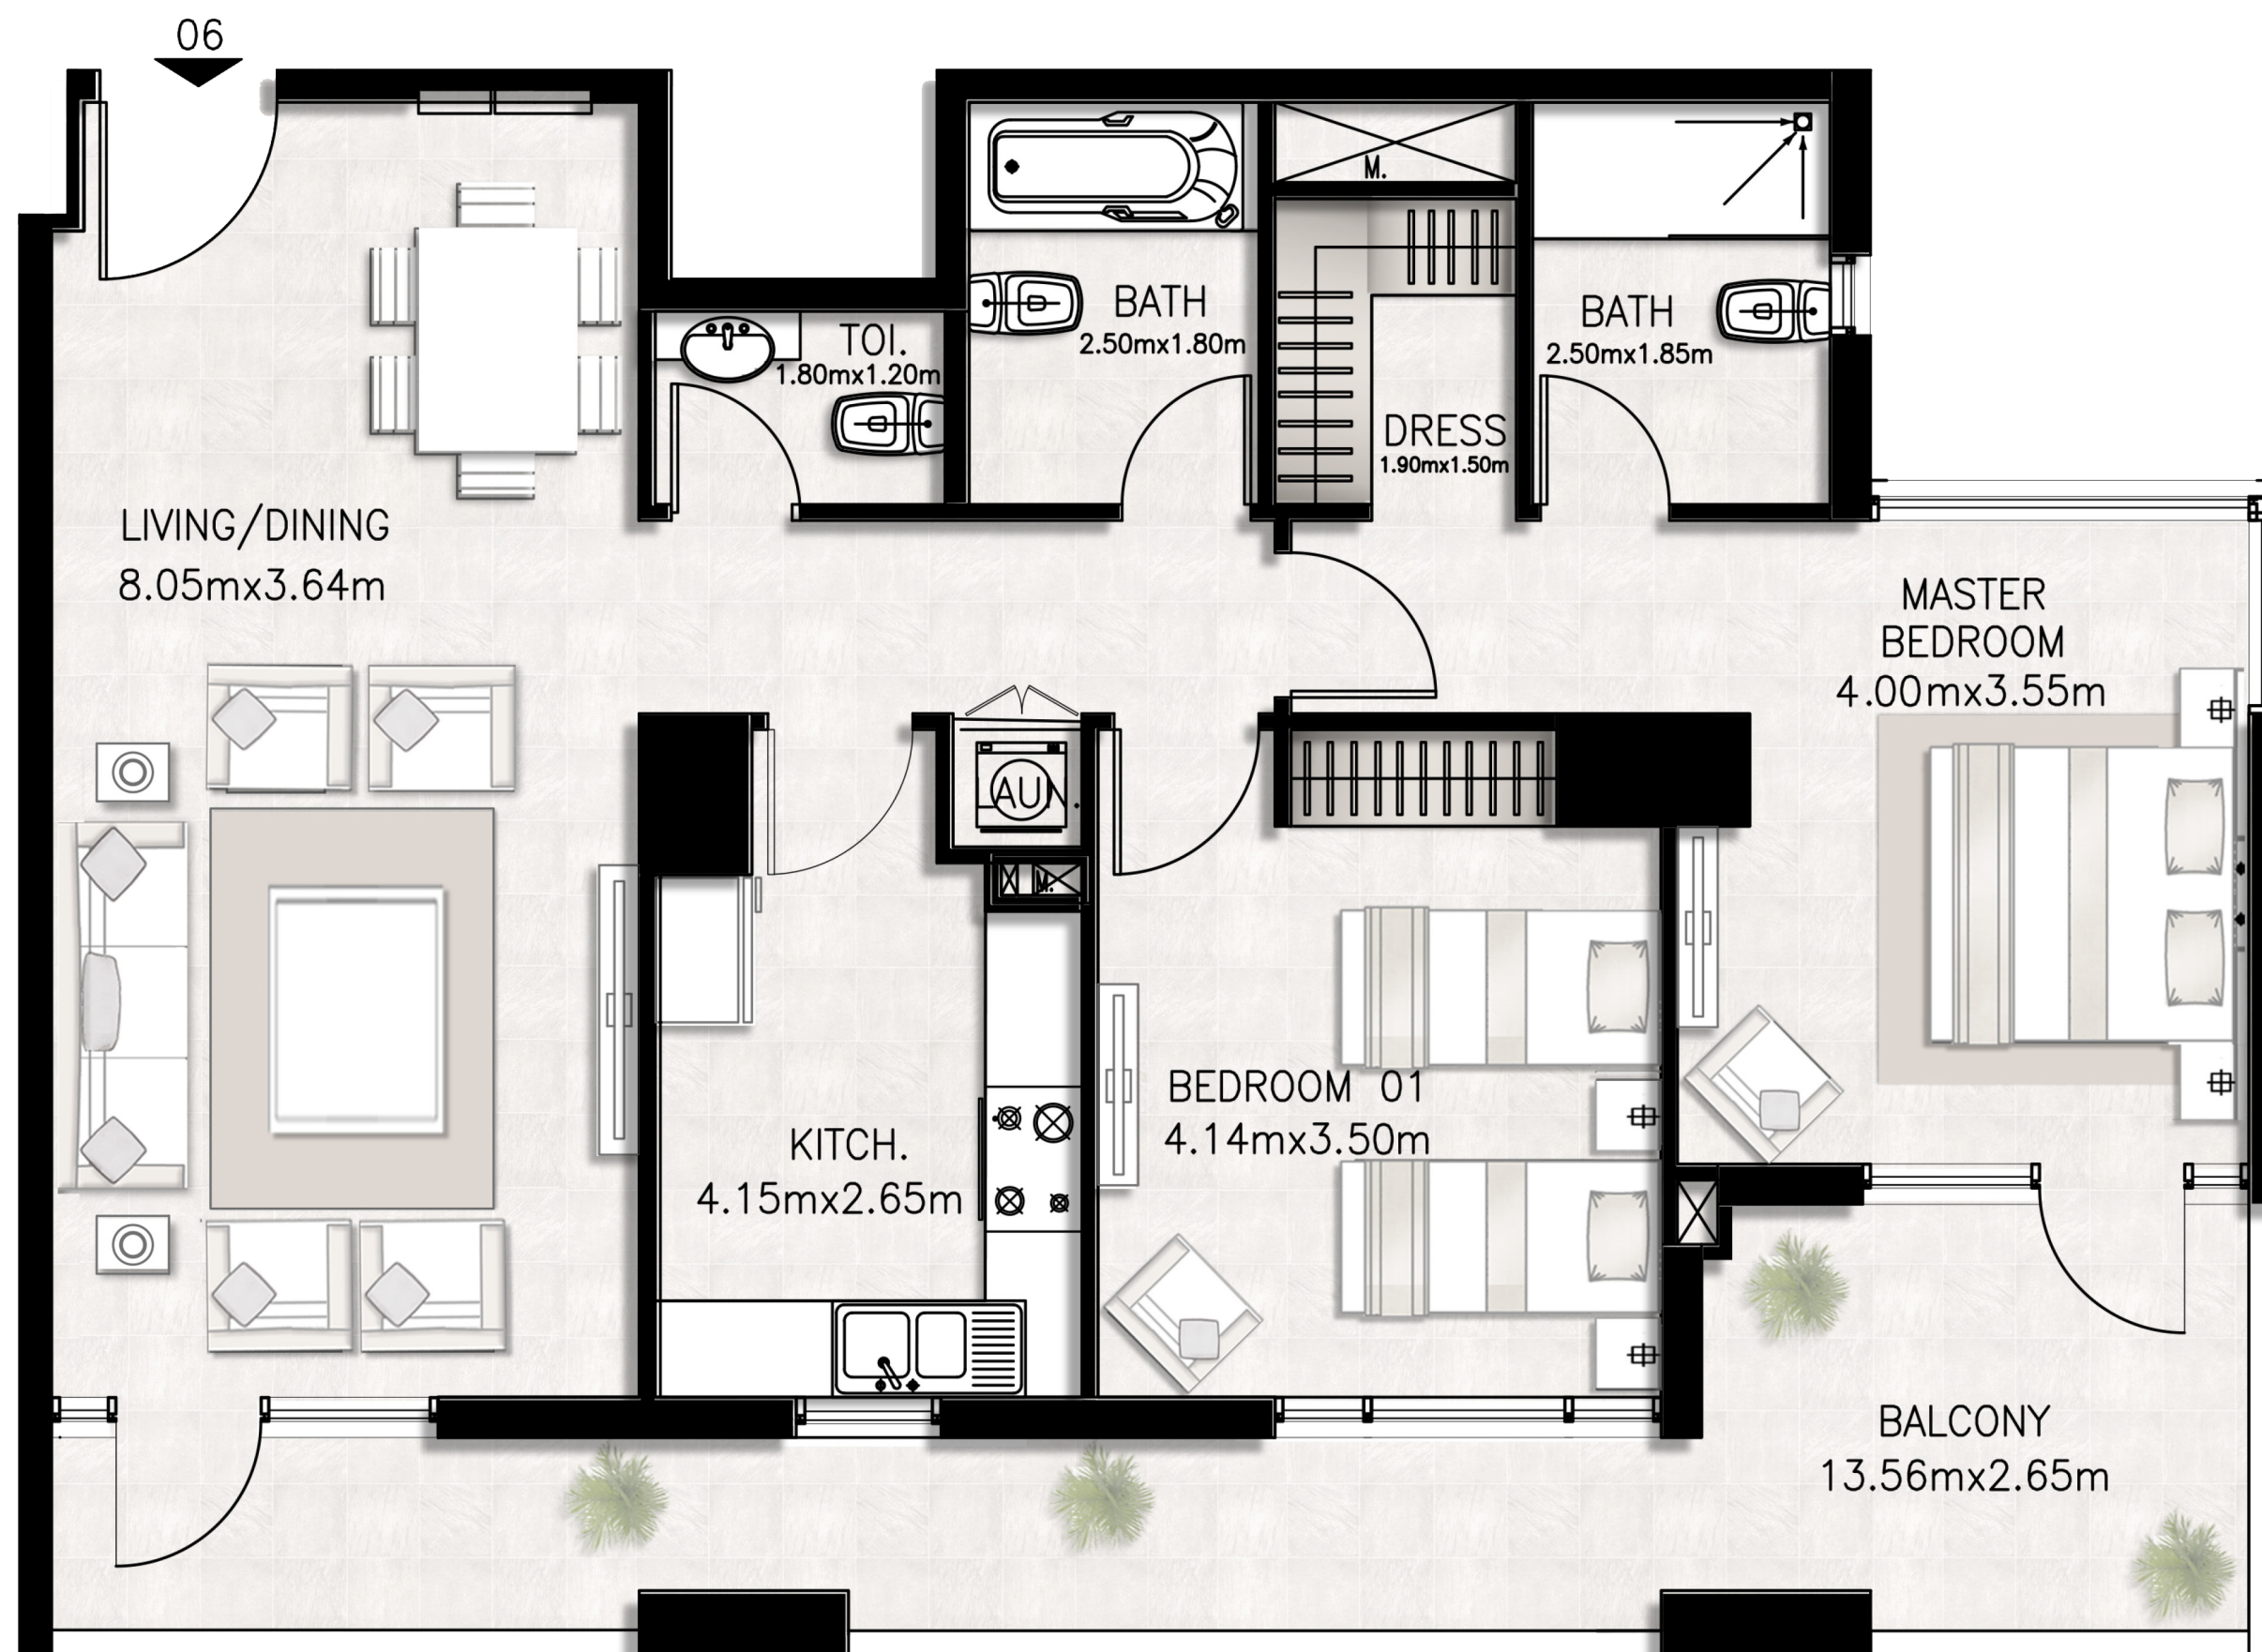

Unit 404 / Fourth floor

BED / BATHS	2 BEDS / 2.5 BATHS
SUITE AREA	94.24 SQM / 1014.4 SQFT
BALCONY AREA	9.05 SQM / 97.4 SQFT
TOTAL AREA	103.29 SQM / 1111.8 SQFT

Unit 405 / Fourth floor

BED / BATHS	2 BEDS / 2.5 BATHS
SUITE AREA	98.64 SQM / 1061.8 SQFT
BALCONY AREA	24.67 SQM / 265.5 SQFT
TOTAL AREA	123.31 SQM / 1327.3 SQFT