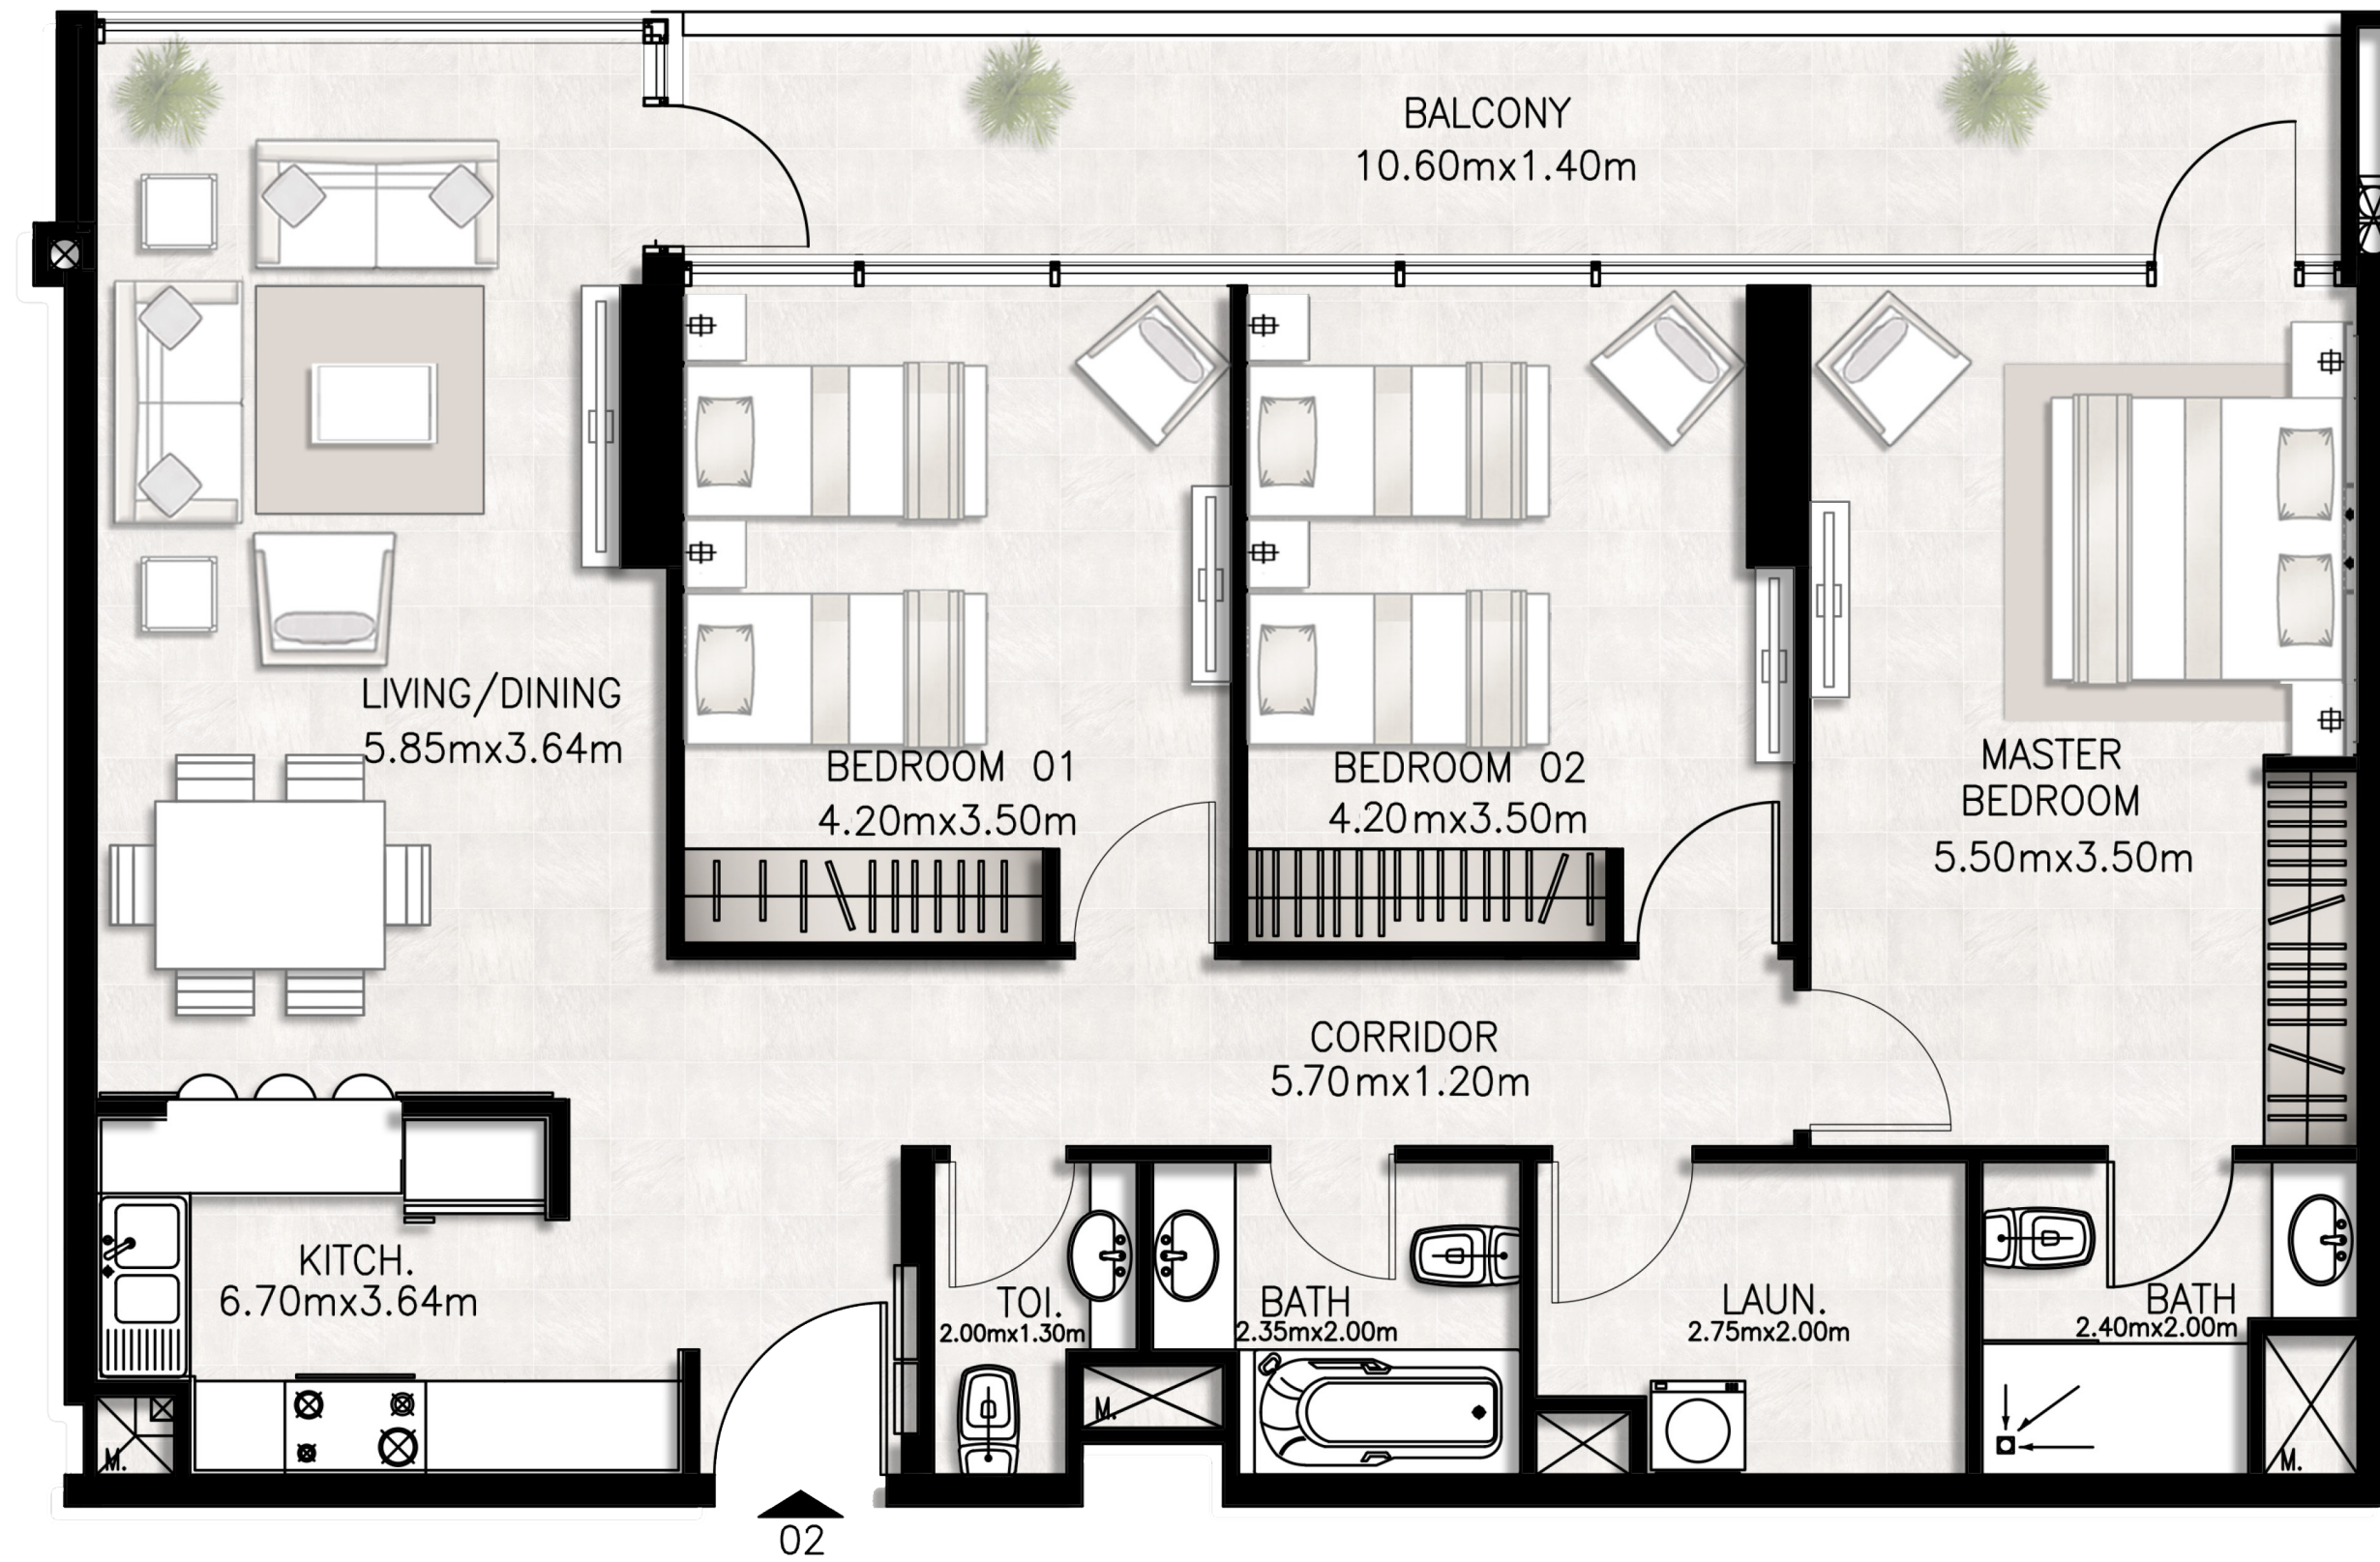

Road 

Third Floor

Unit layouts

Unit 301 / Third floor

BED / BATHS	2 BEDS / 2.5 BATHS
SUITE AREA	99.26 SQM / 1068.4 SQFT
BALCONY AREA	18.18 SQM / 195.7 SQFT
TOTAL AREA	117.44 SQM / 1264.1 SQFT

Unit 302 / Third floor