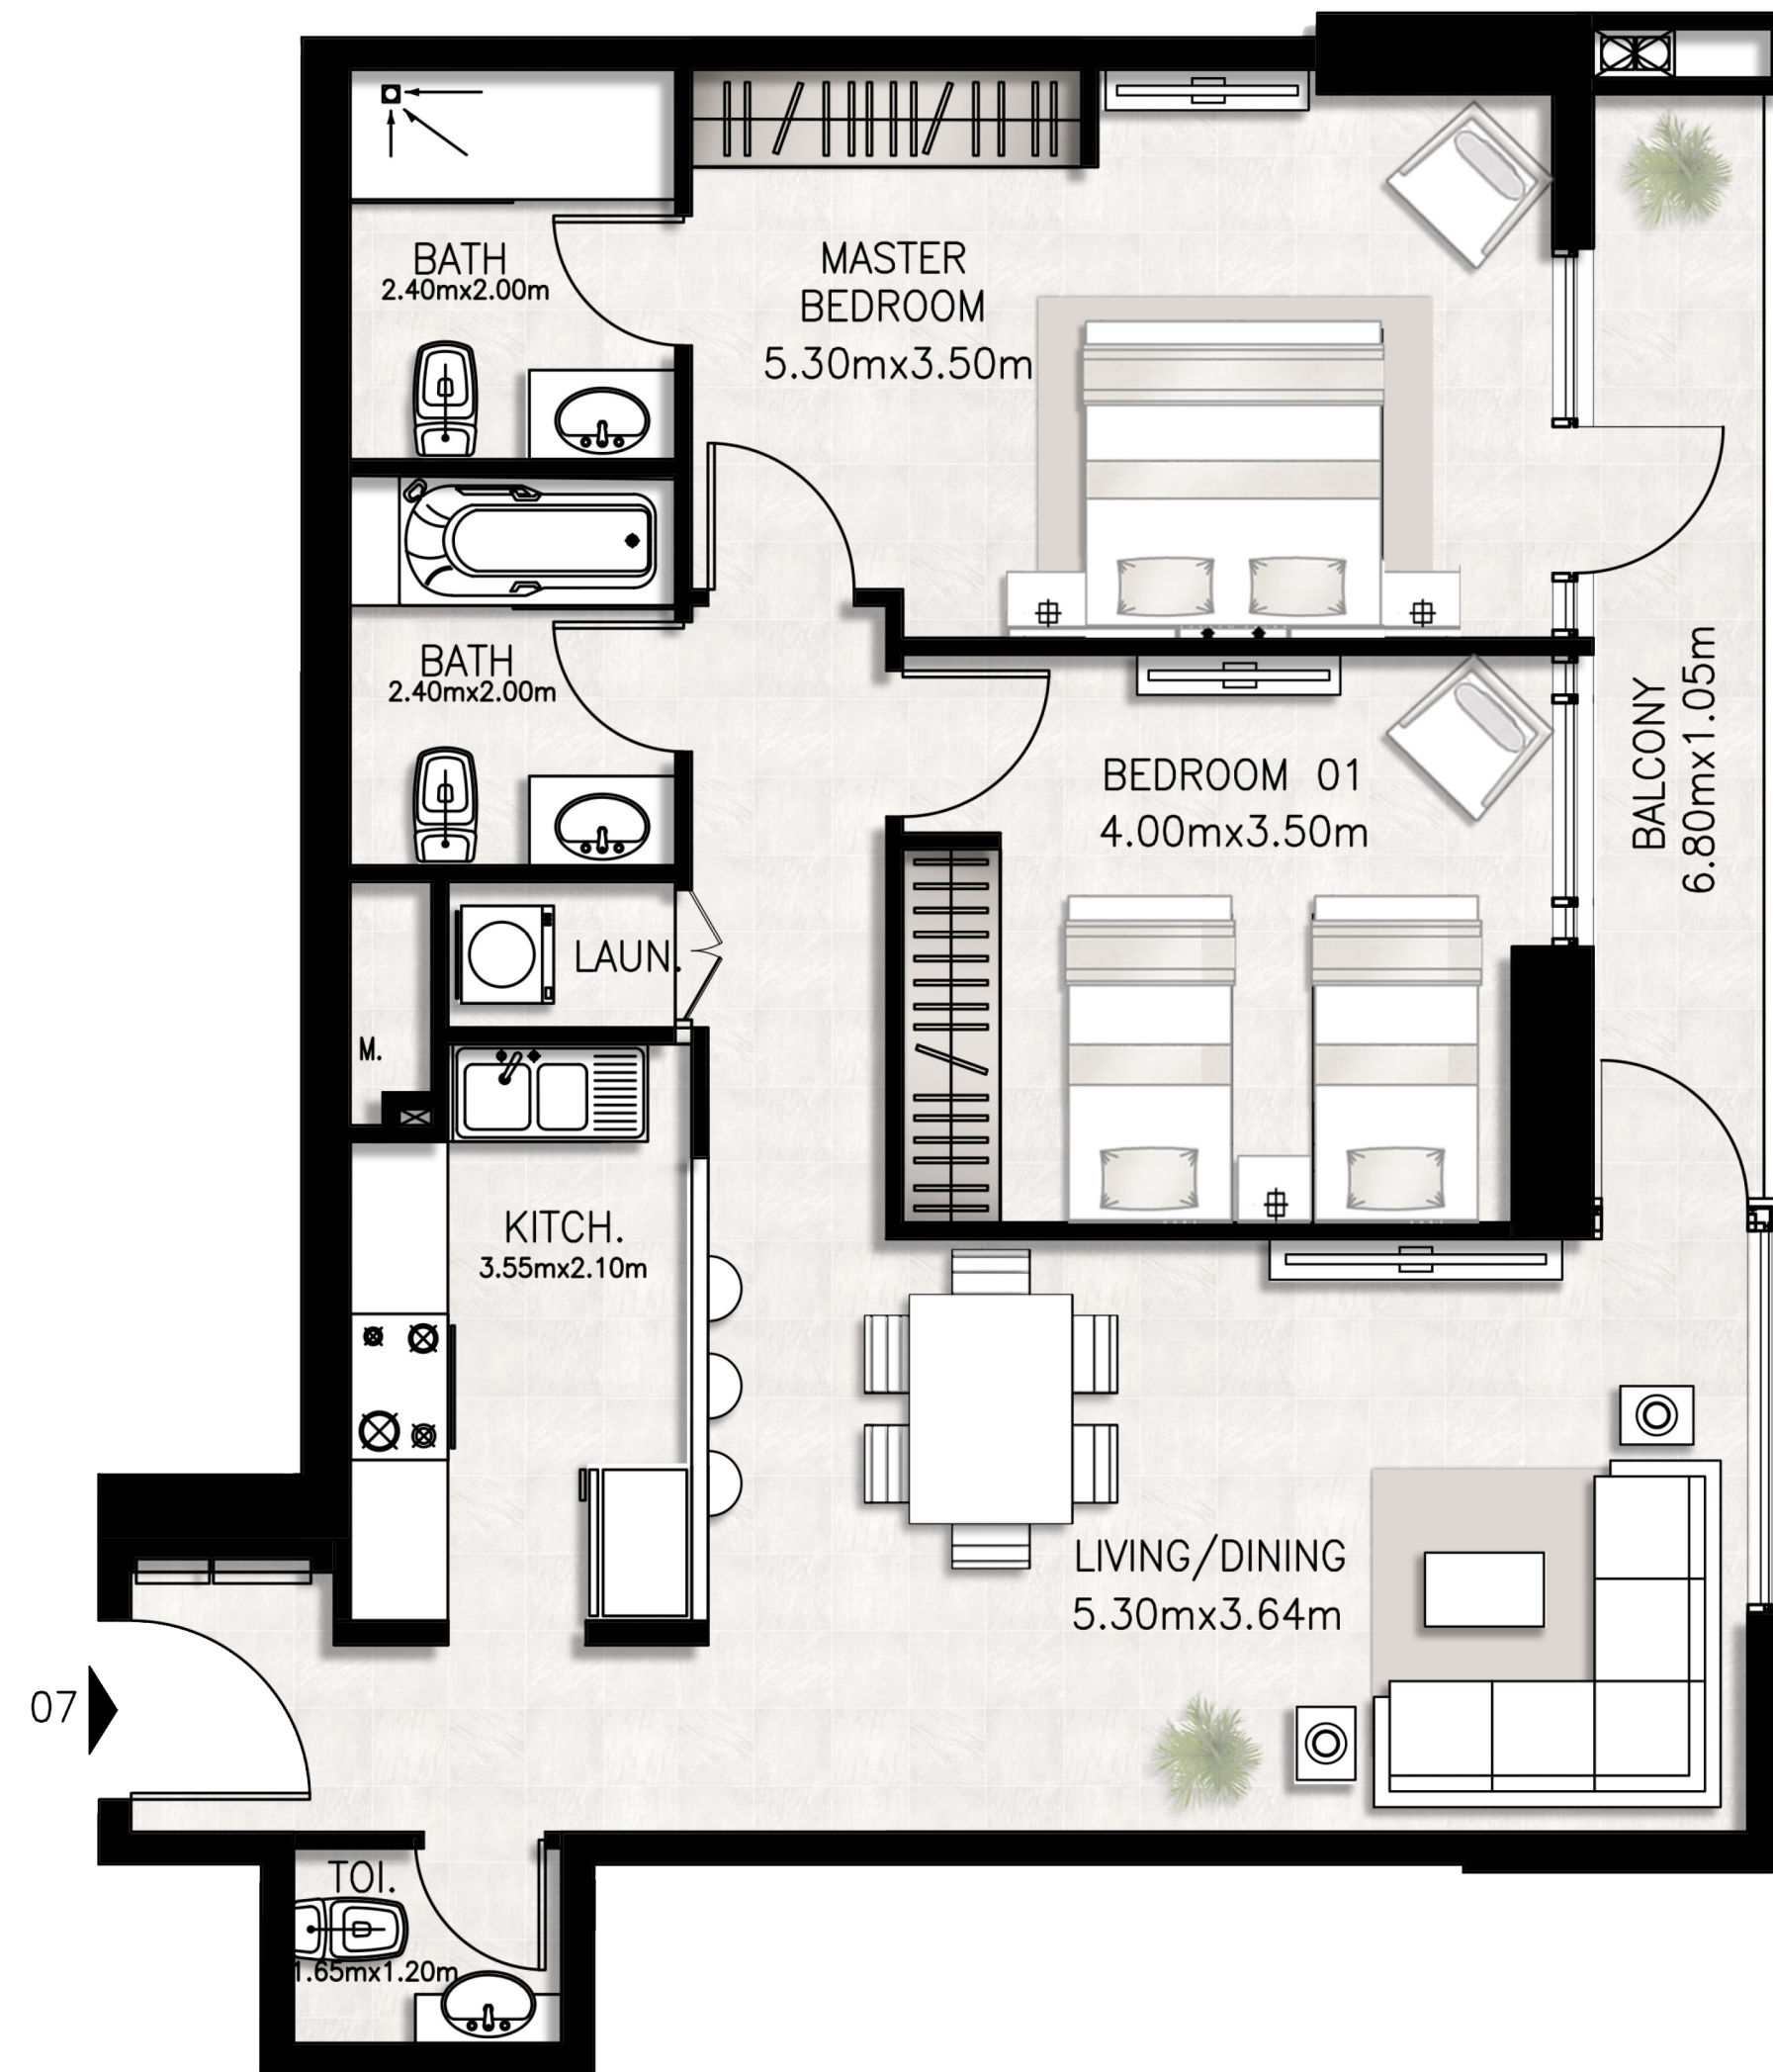

Unit 1107 / Eleventh floor

BED / BATHS	2 BEDS / 2.5 BATHS
SUITE AREA	93.12 SQM / 1002.3 SQFT
BALCONY AREA	9.04 SQM / 97.3 SQFT
TOTAL AREA	102.16 SQM / 1099.6 SQFT