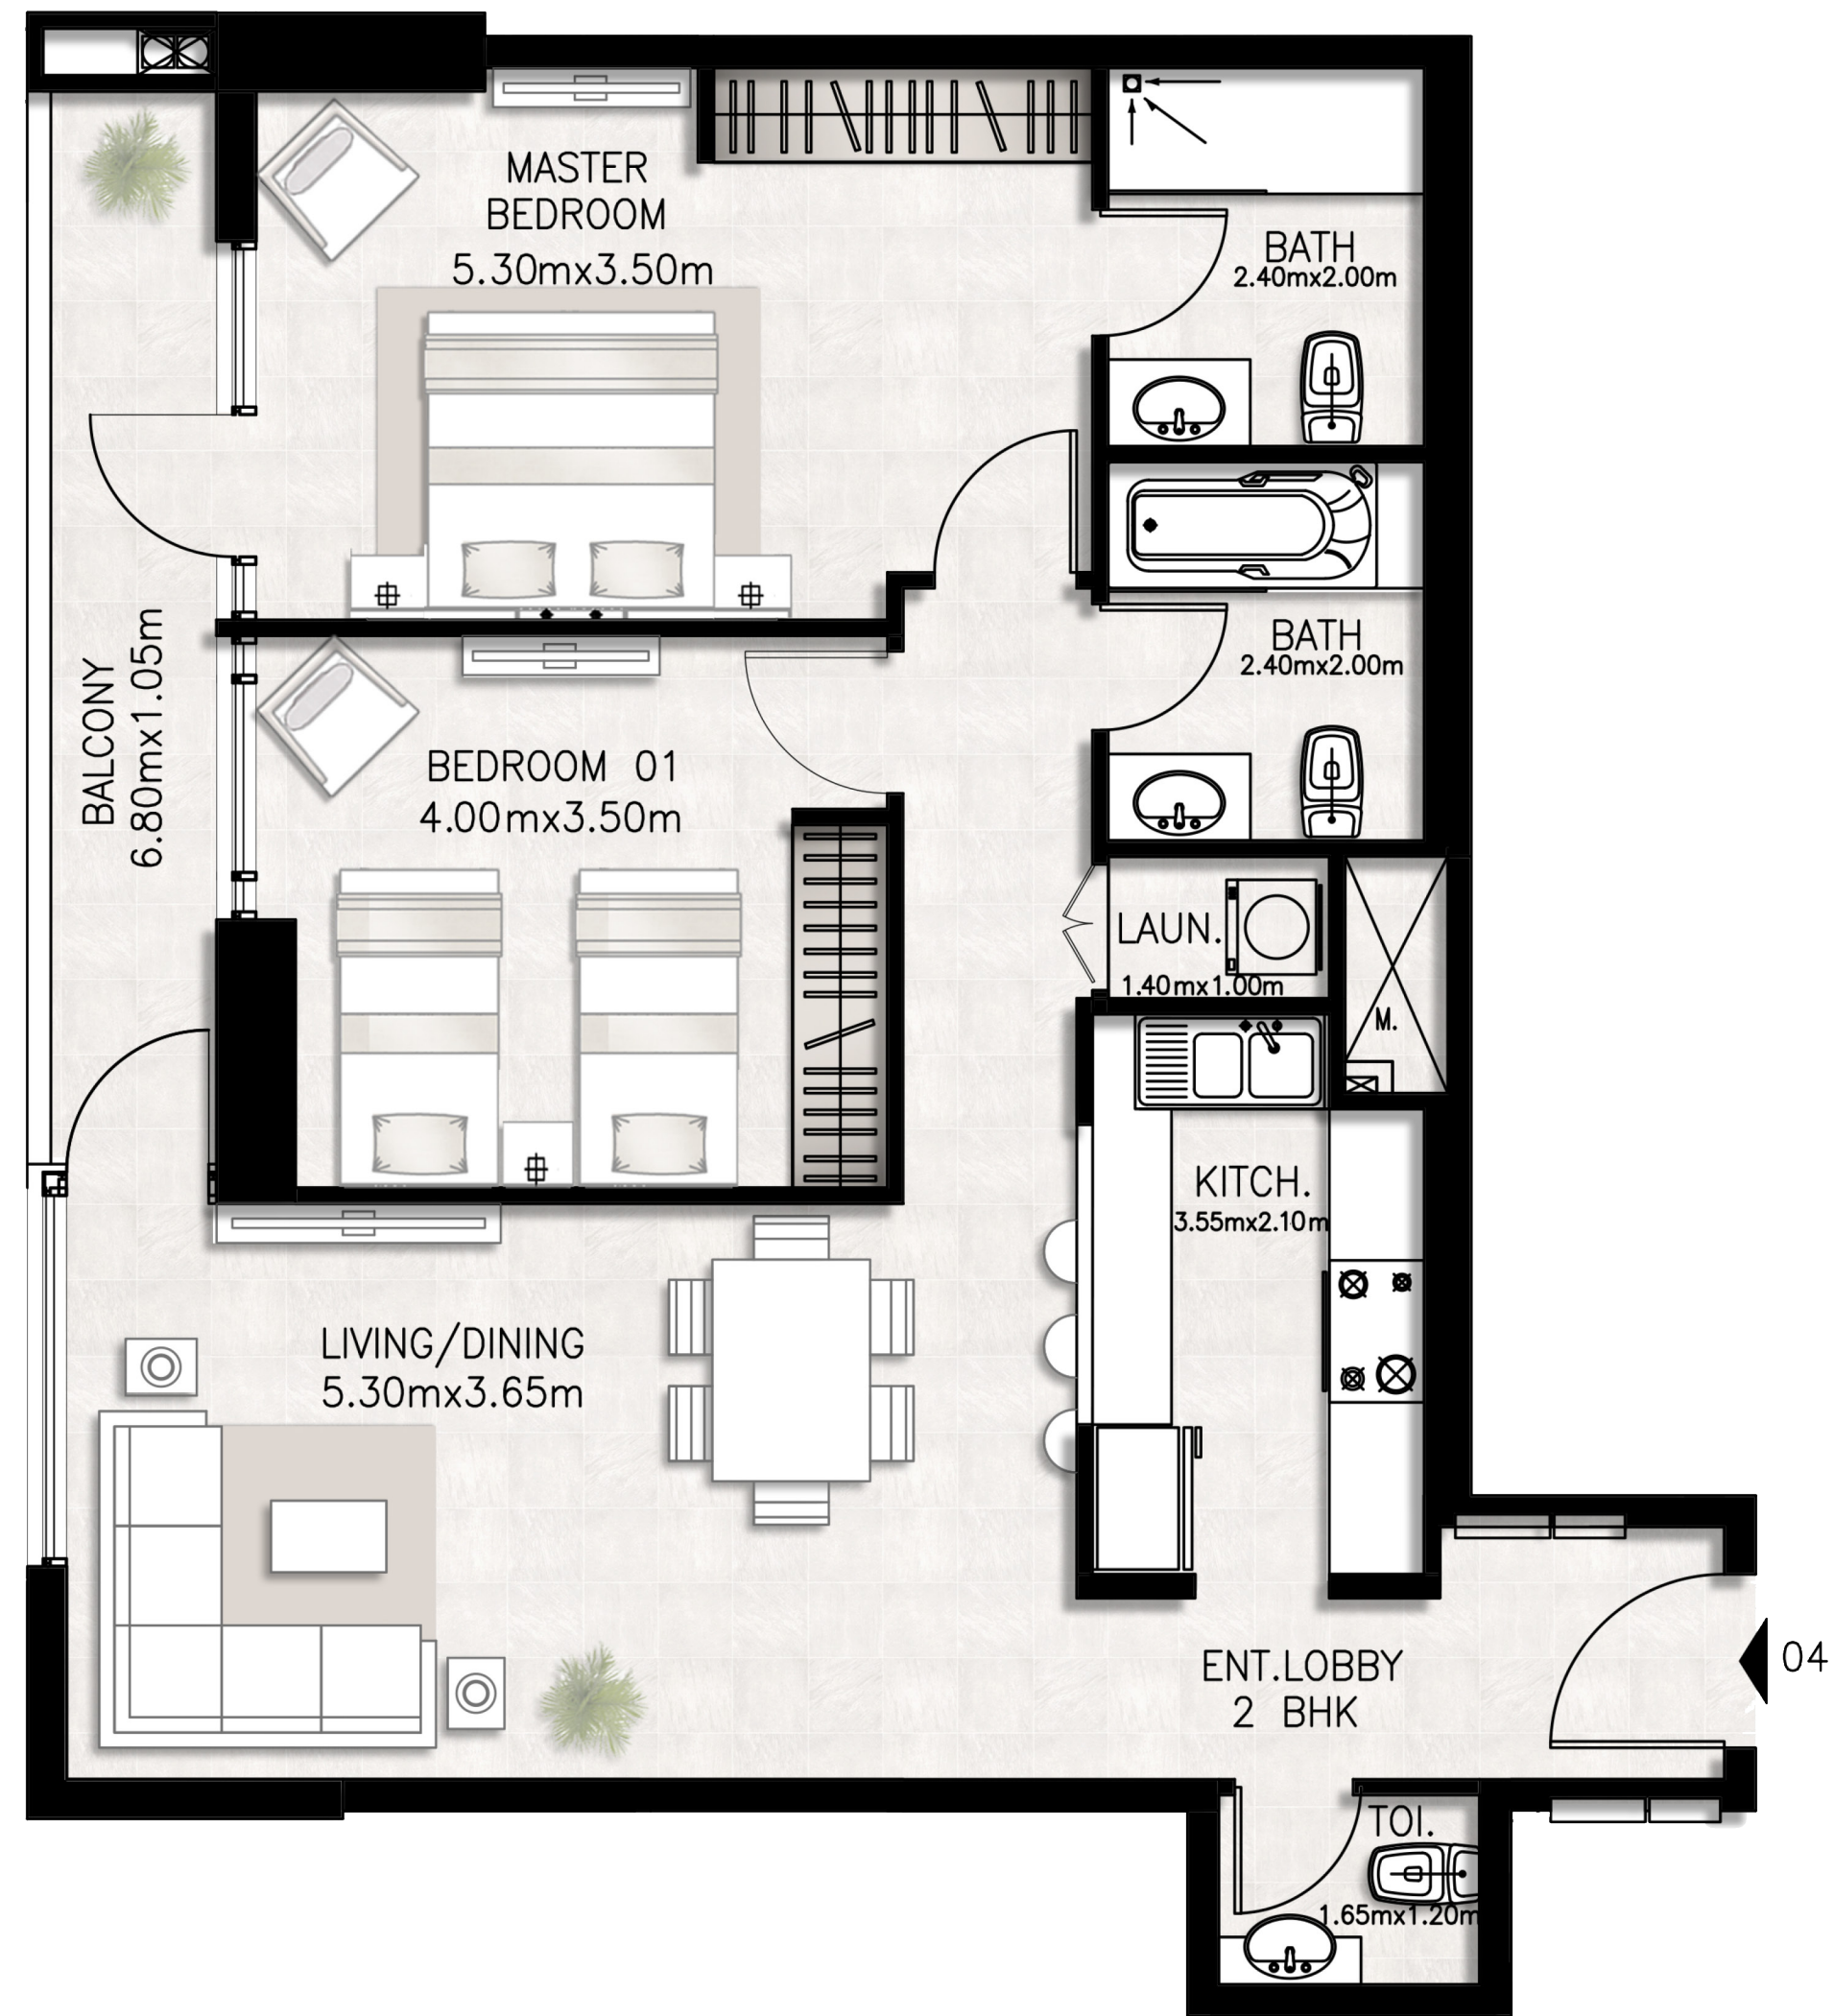

BED / BATHS	3 BEDS / 2.5 BATHS
SUITE AREA	117.61 SQM / 1265.9 SQFT
BALCONY AREA	17.01 SQM / 183.1 SQFT
TOTAL AREA	134.62 SQM / 1449.0 SQFT

Unit 1303 / Thirteenth floor

BED / BATHS	2 BEDS / 2.5 BATHS
SUITE AREA	95.82 SQM / 1031.4 SQFT
BALCONY AREA	18.29 SQM / 196.9 SQFT
TOTAL AREA	114.11 SQM / 1228.3 SQFT