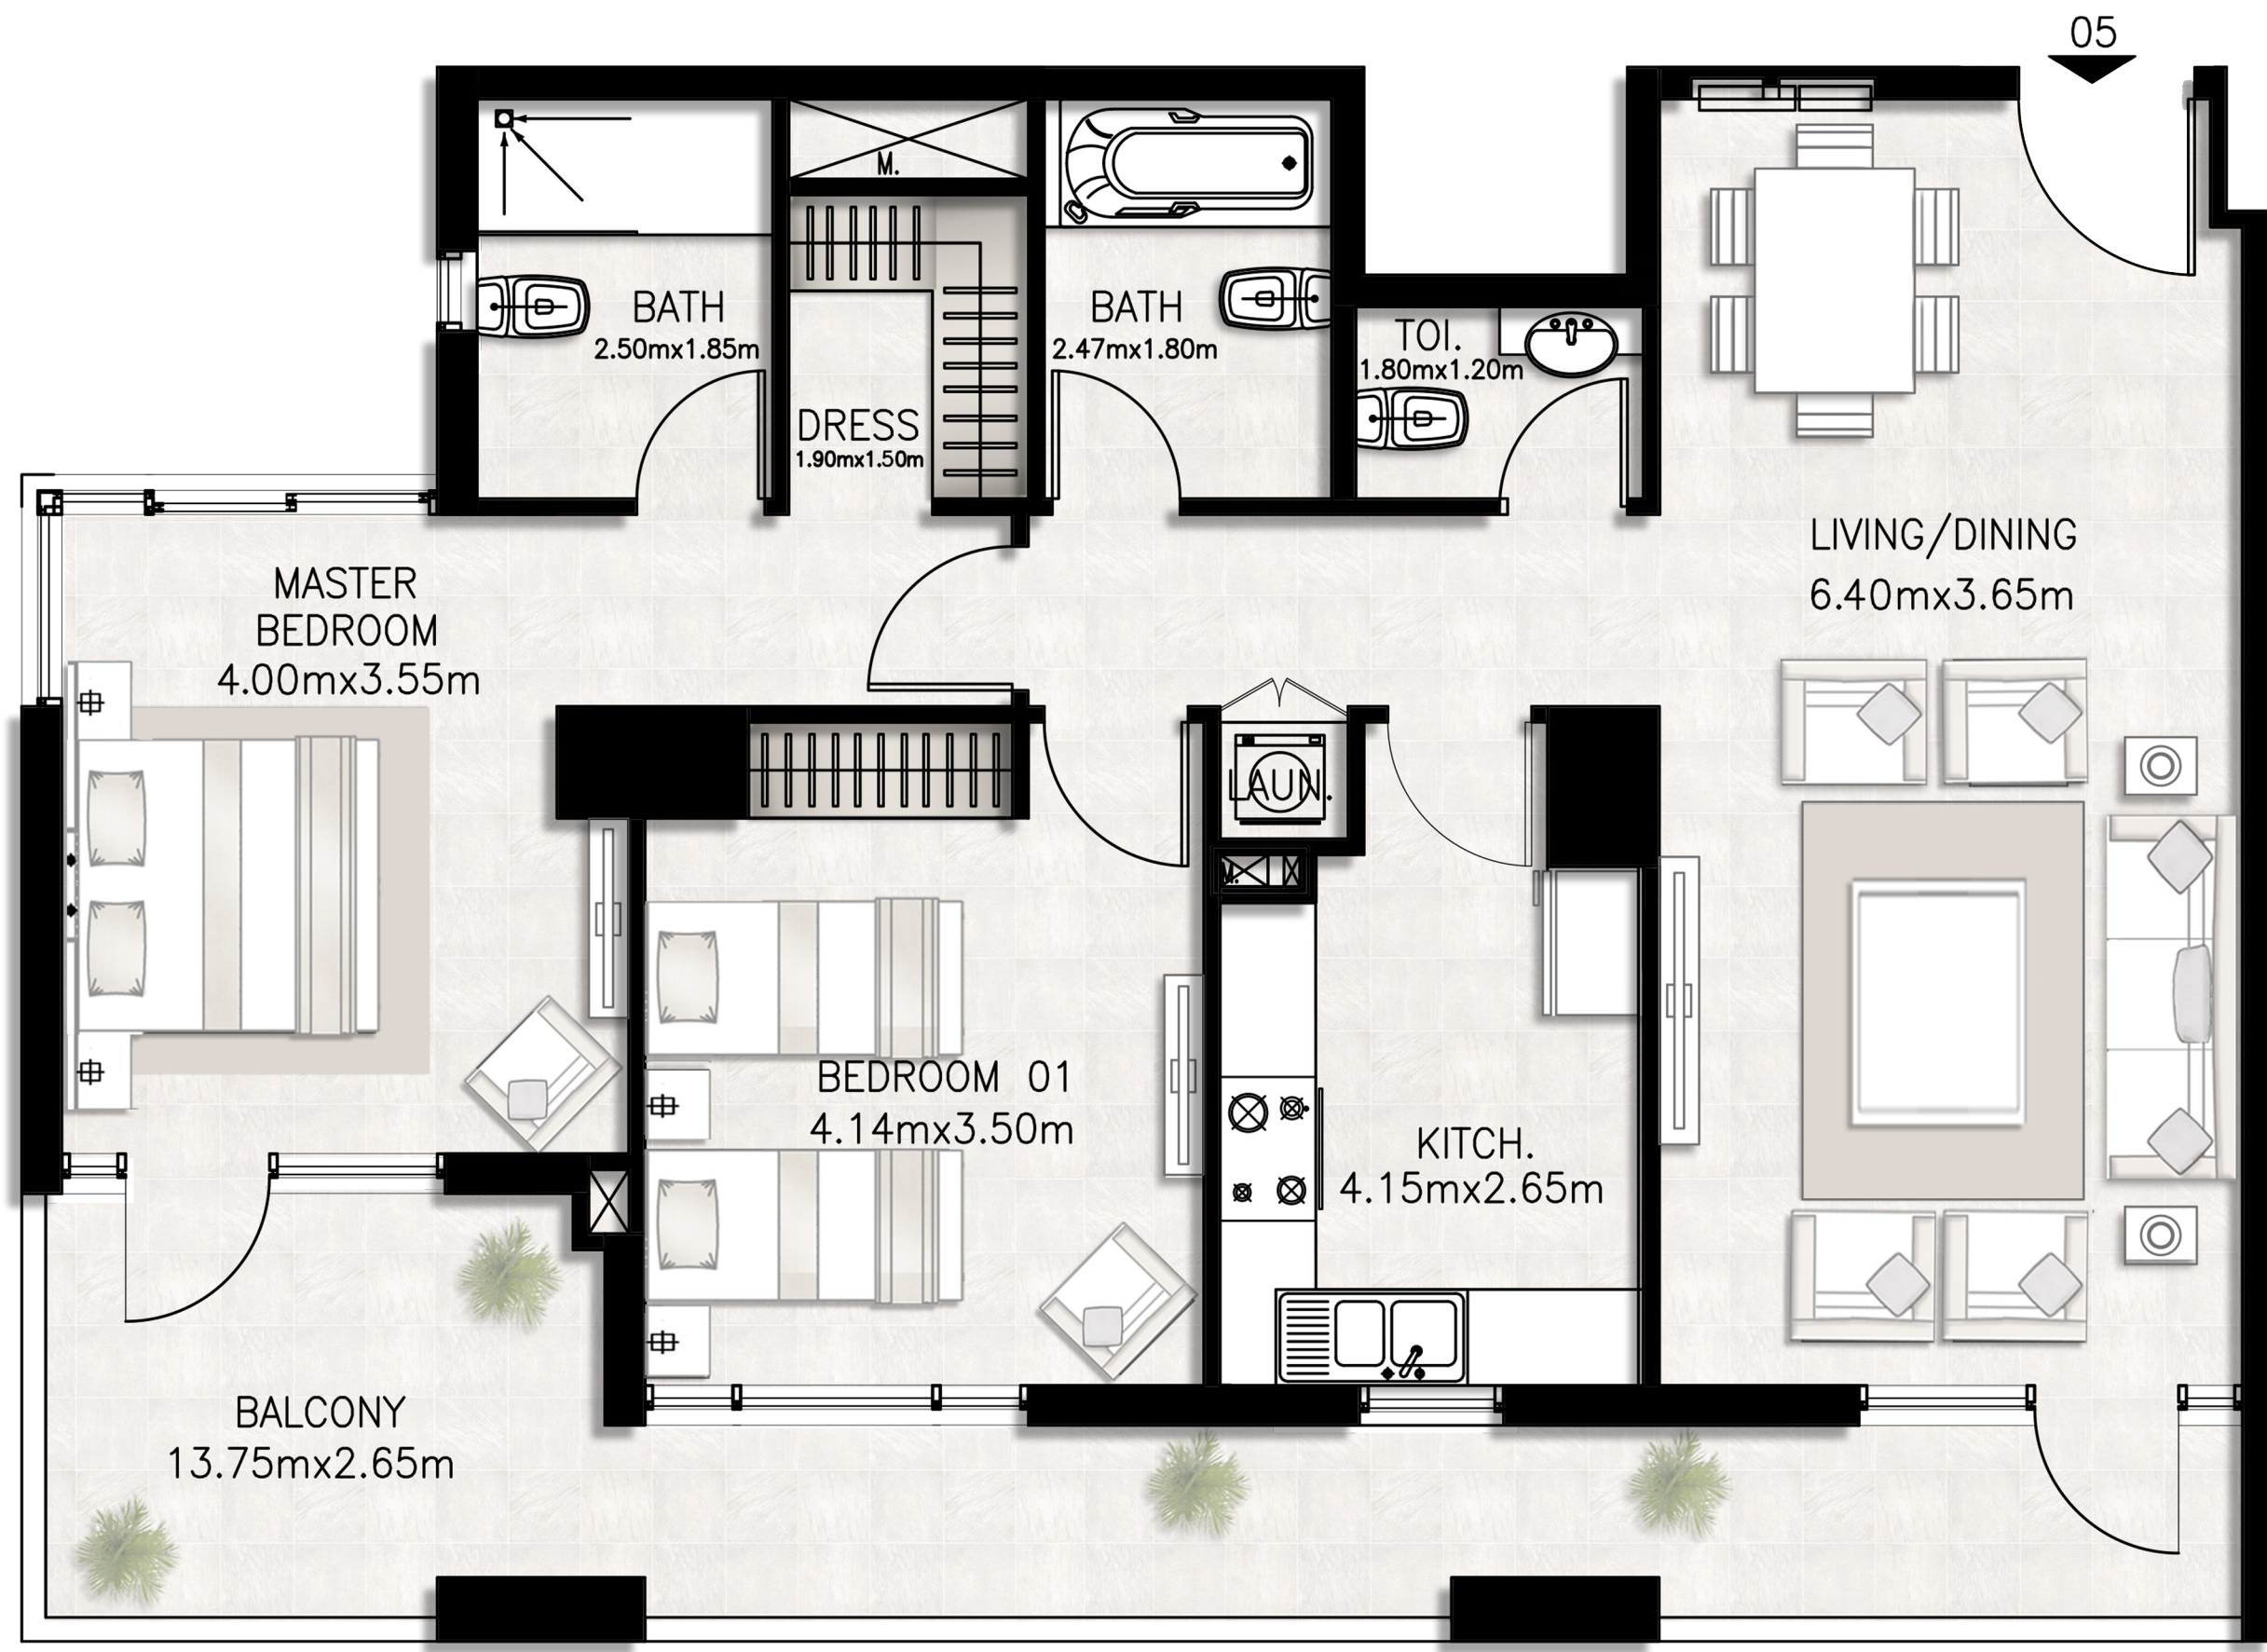

Unit 1105 / Eleventh floor

BED / BATHS	2 BEDS / 2.5 BATHS
SUITE AREA	98.64 SQM / 1061.8 SQFT
BALCONY AREA	24.67 SQM / 265.5 SQFT
TOTAL AREA	123.31 SQM / 1327.3 SQFT