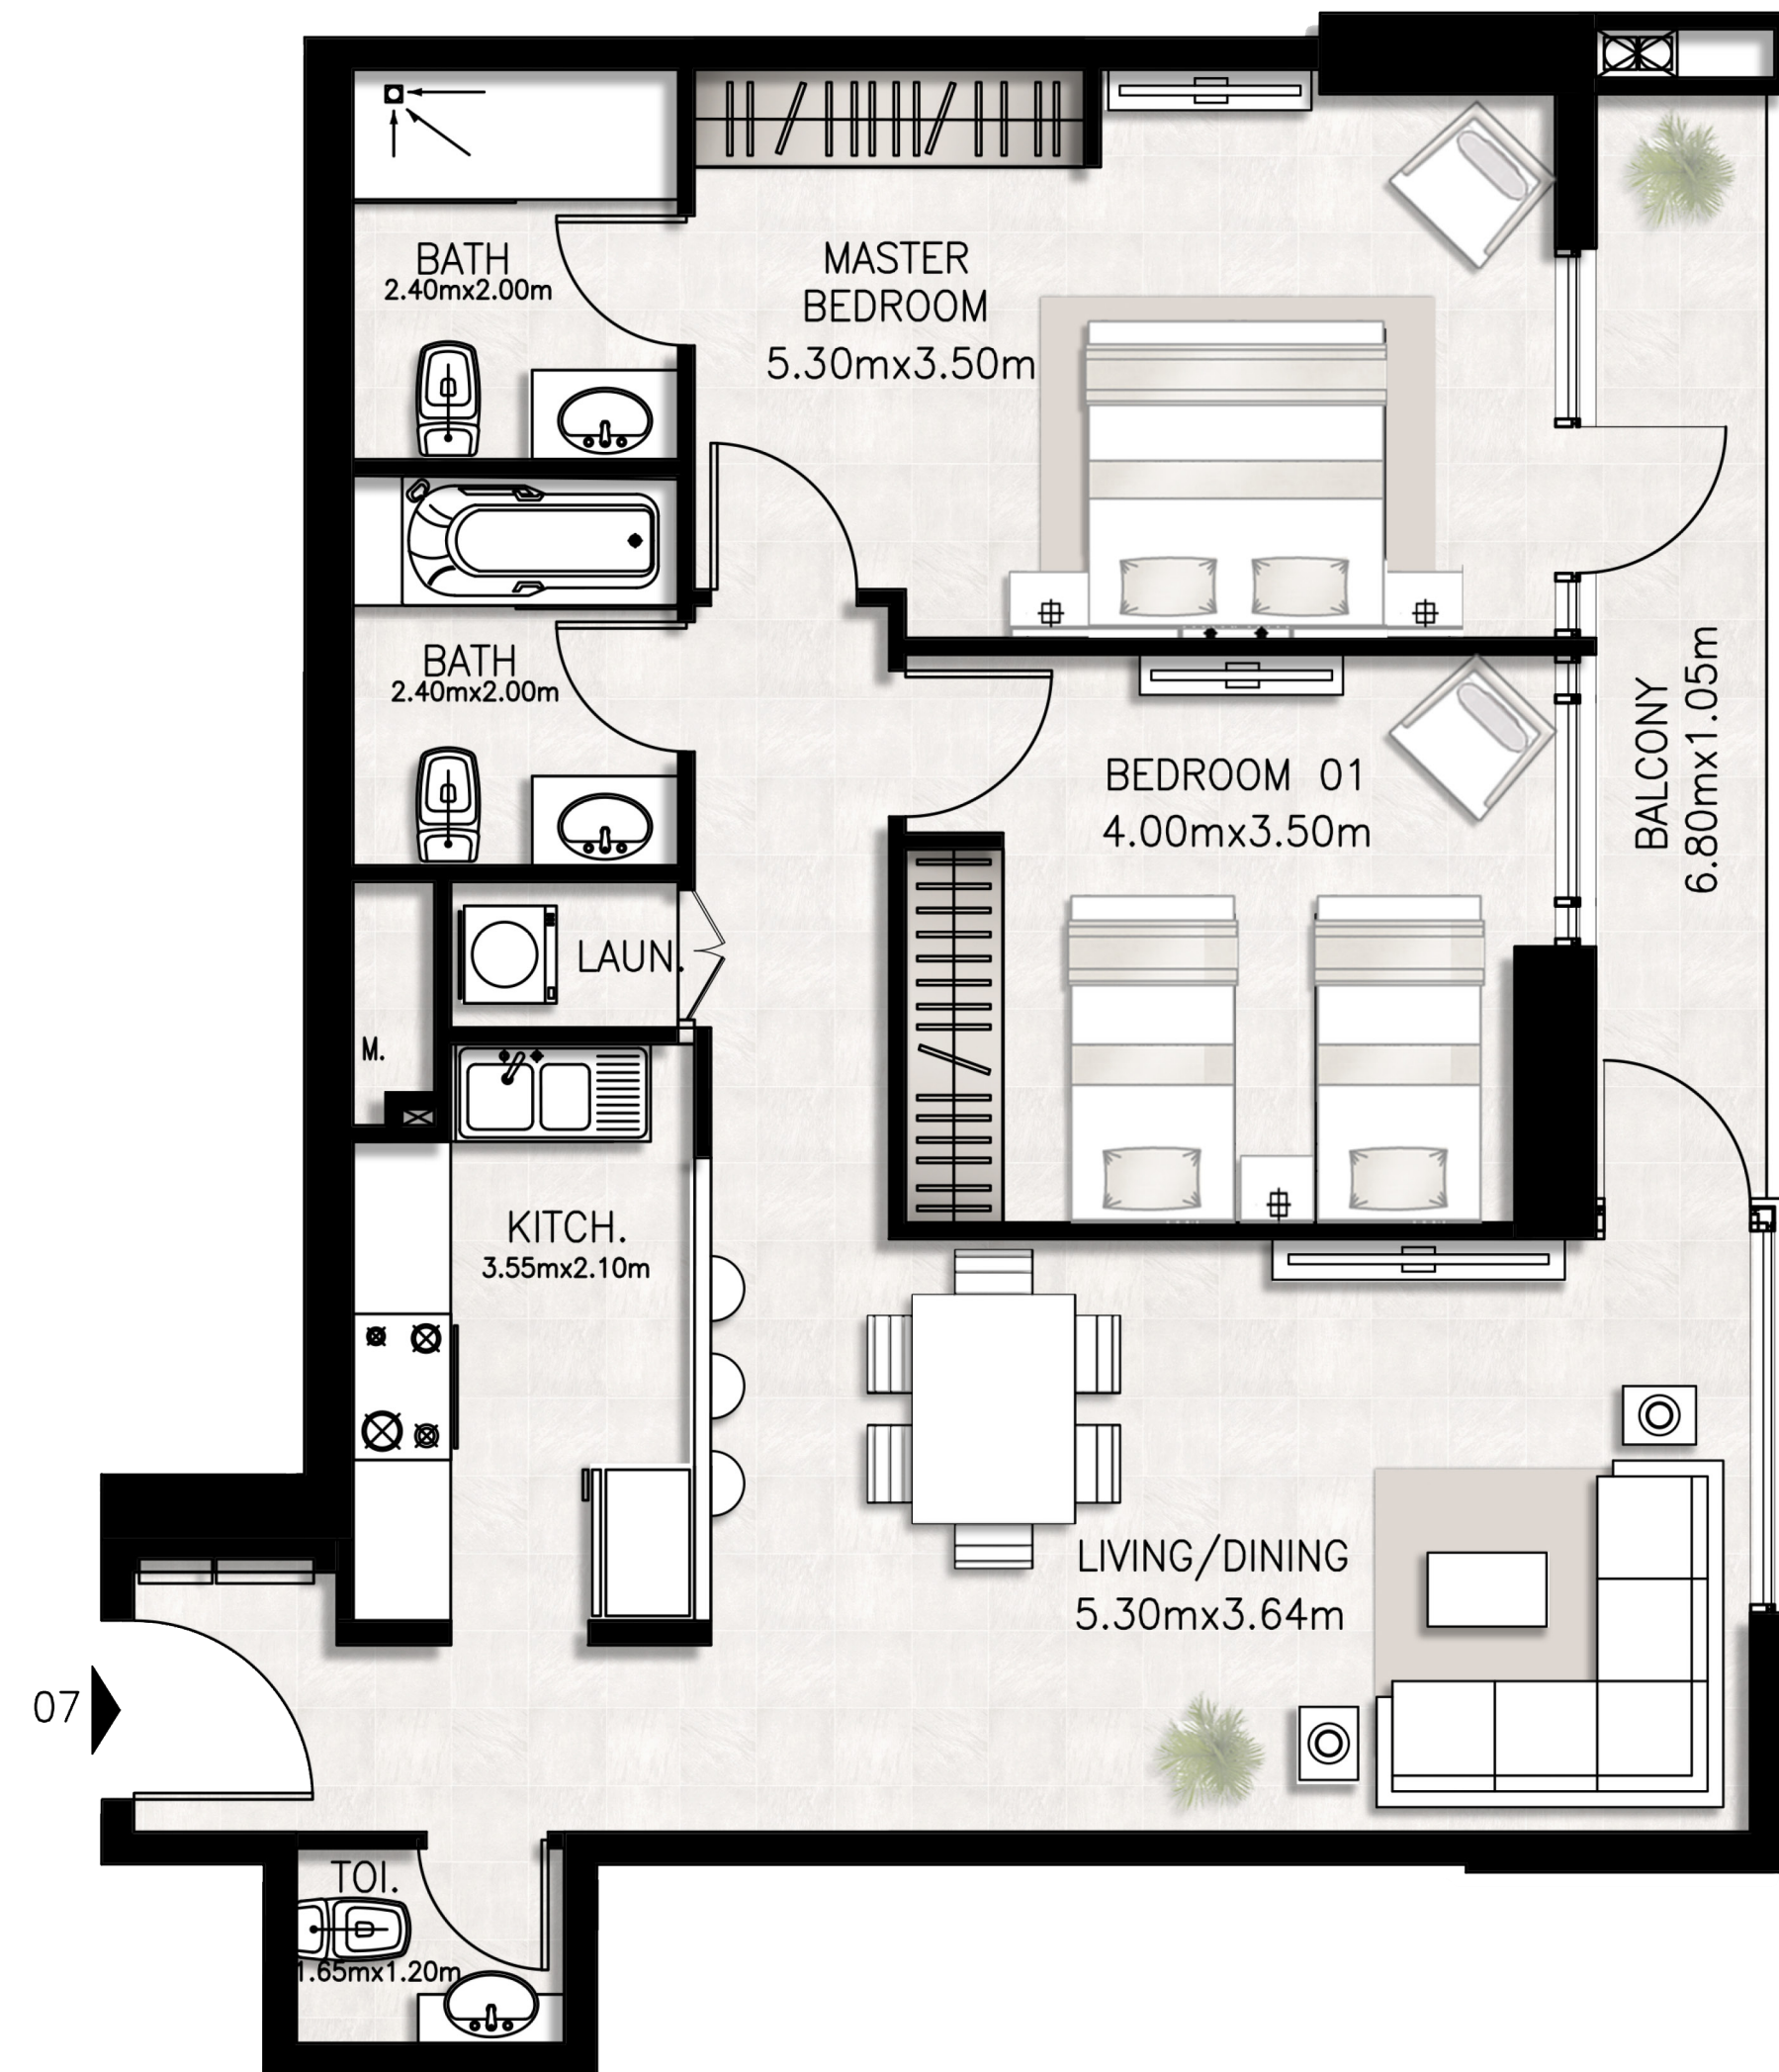

Unit 507 / Fifth floor

BED / BATHS	2 BEDS / 2.5 BATHS
SUITE AREA	93.12 SQM / 1002.3 SQFT
BALCONY AREA	9.04 SQM / 97.3 SQFT
TOTAL AREA	102.16 SQM / 1099.6 SQFT