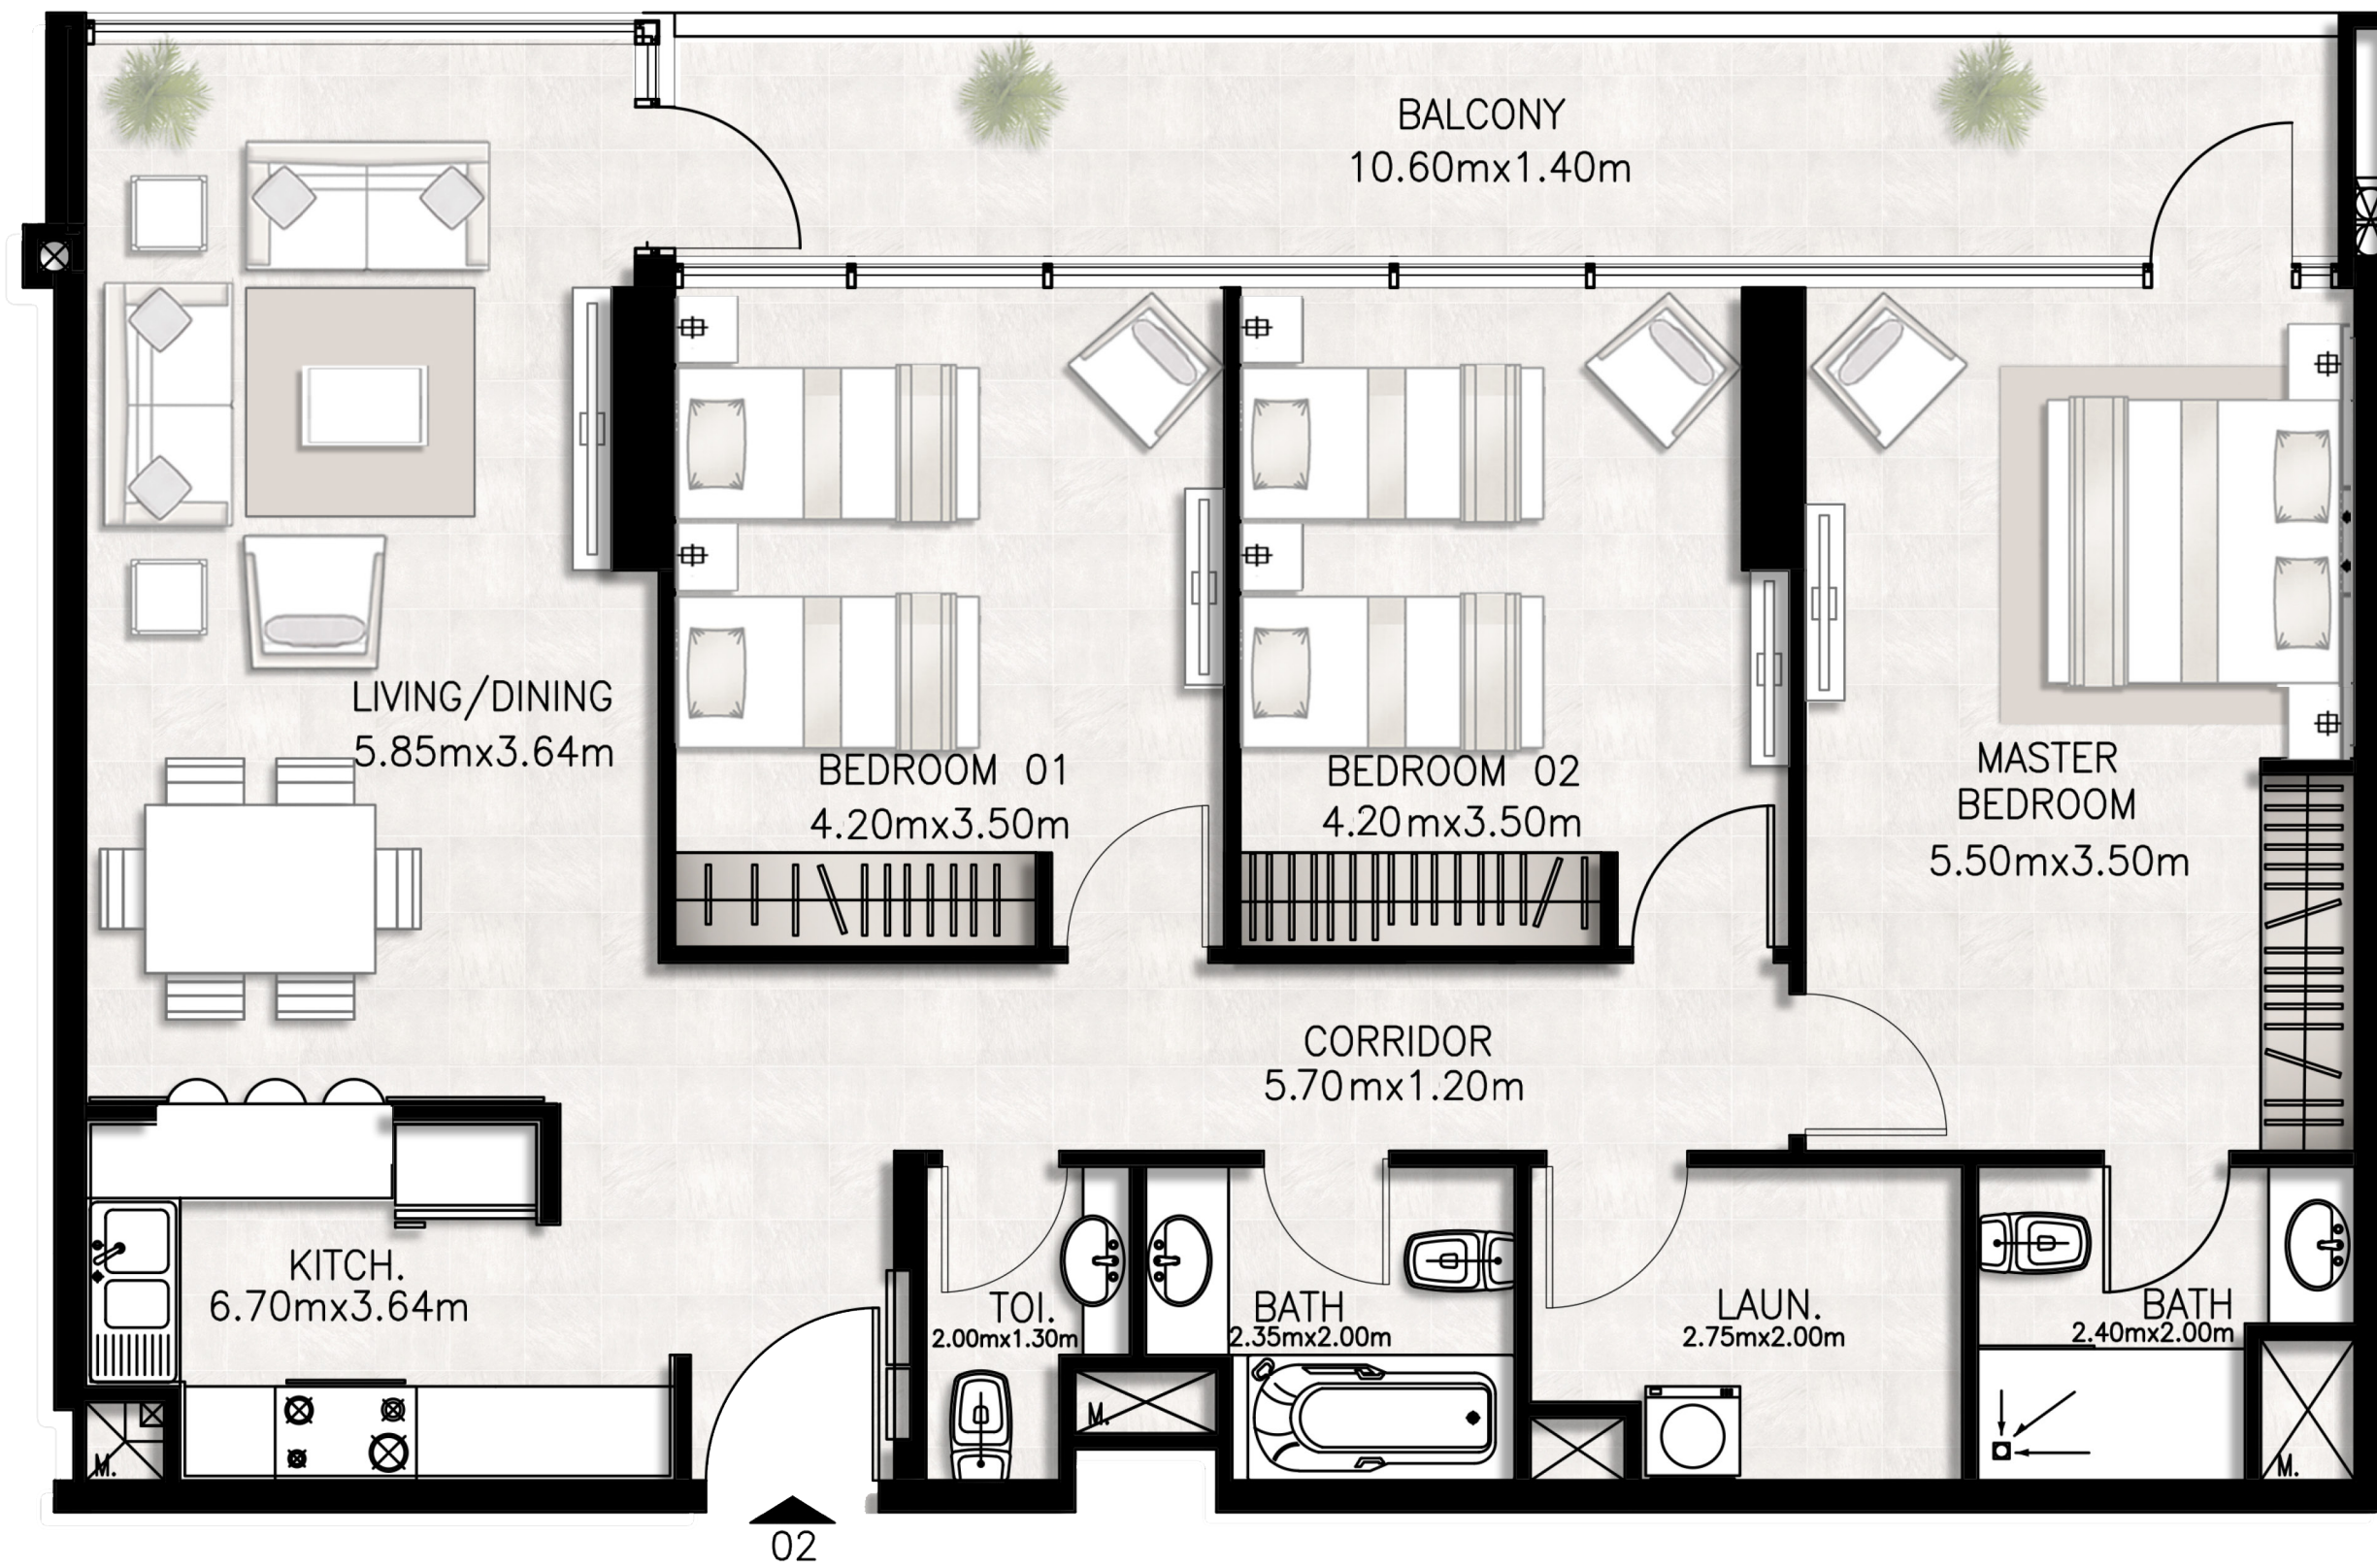

Unit 602 / Sixth floor

BED / BATHS	3 BEDS / 2.5 BATHS
SUITE AREA	117.61 SQM / 1265.9 SQFT
BALCONY AREA	17.01 SQM / 183.1 SQFT
TOTAL AREA	134.62 SQM / 1449.0 SQFT