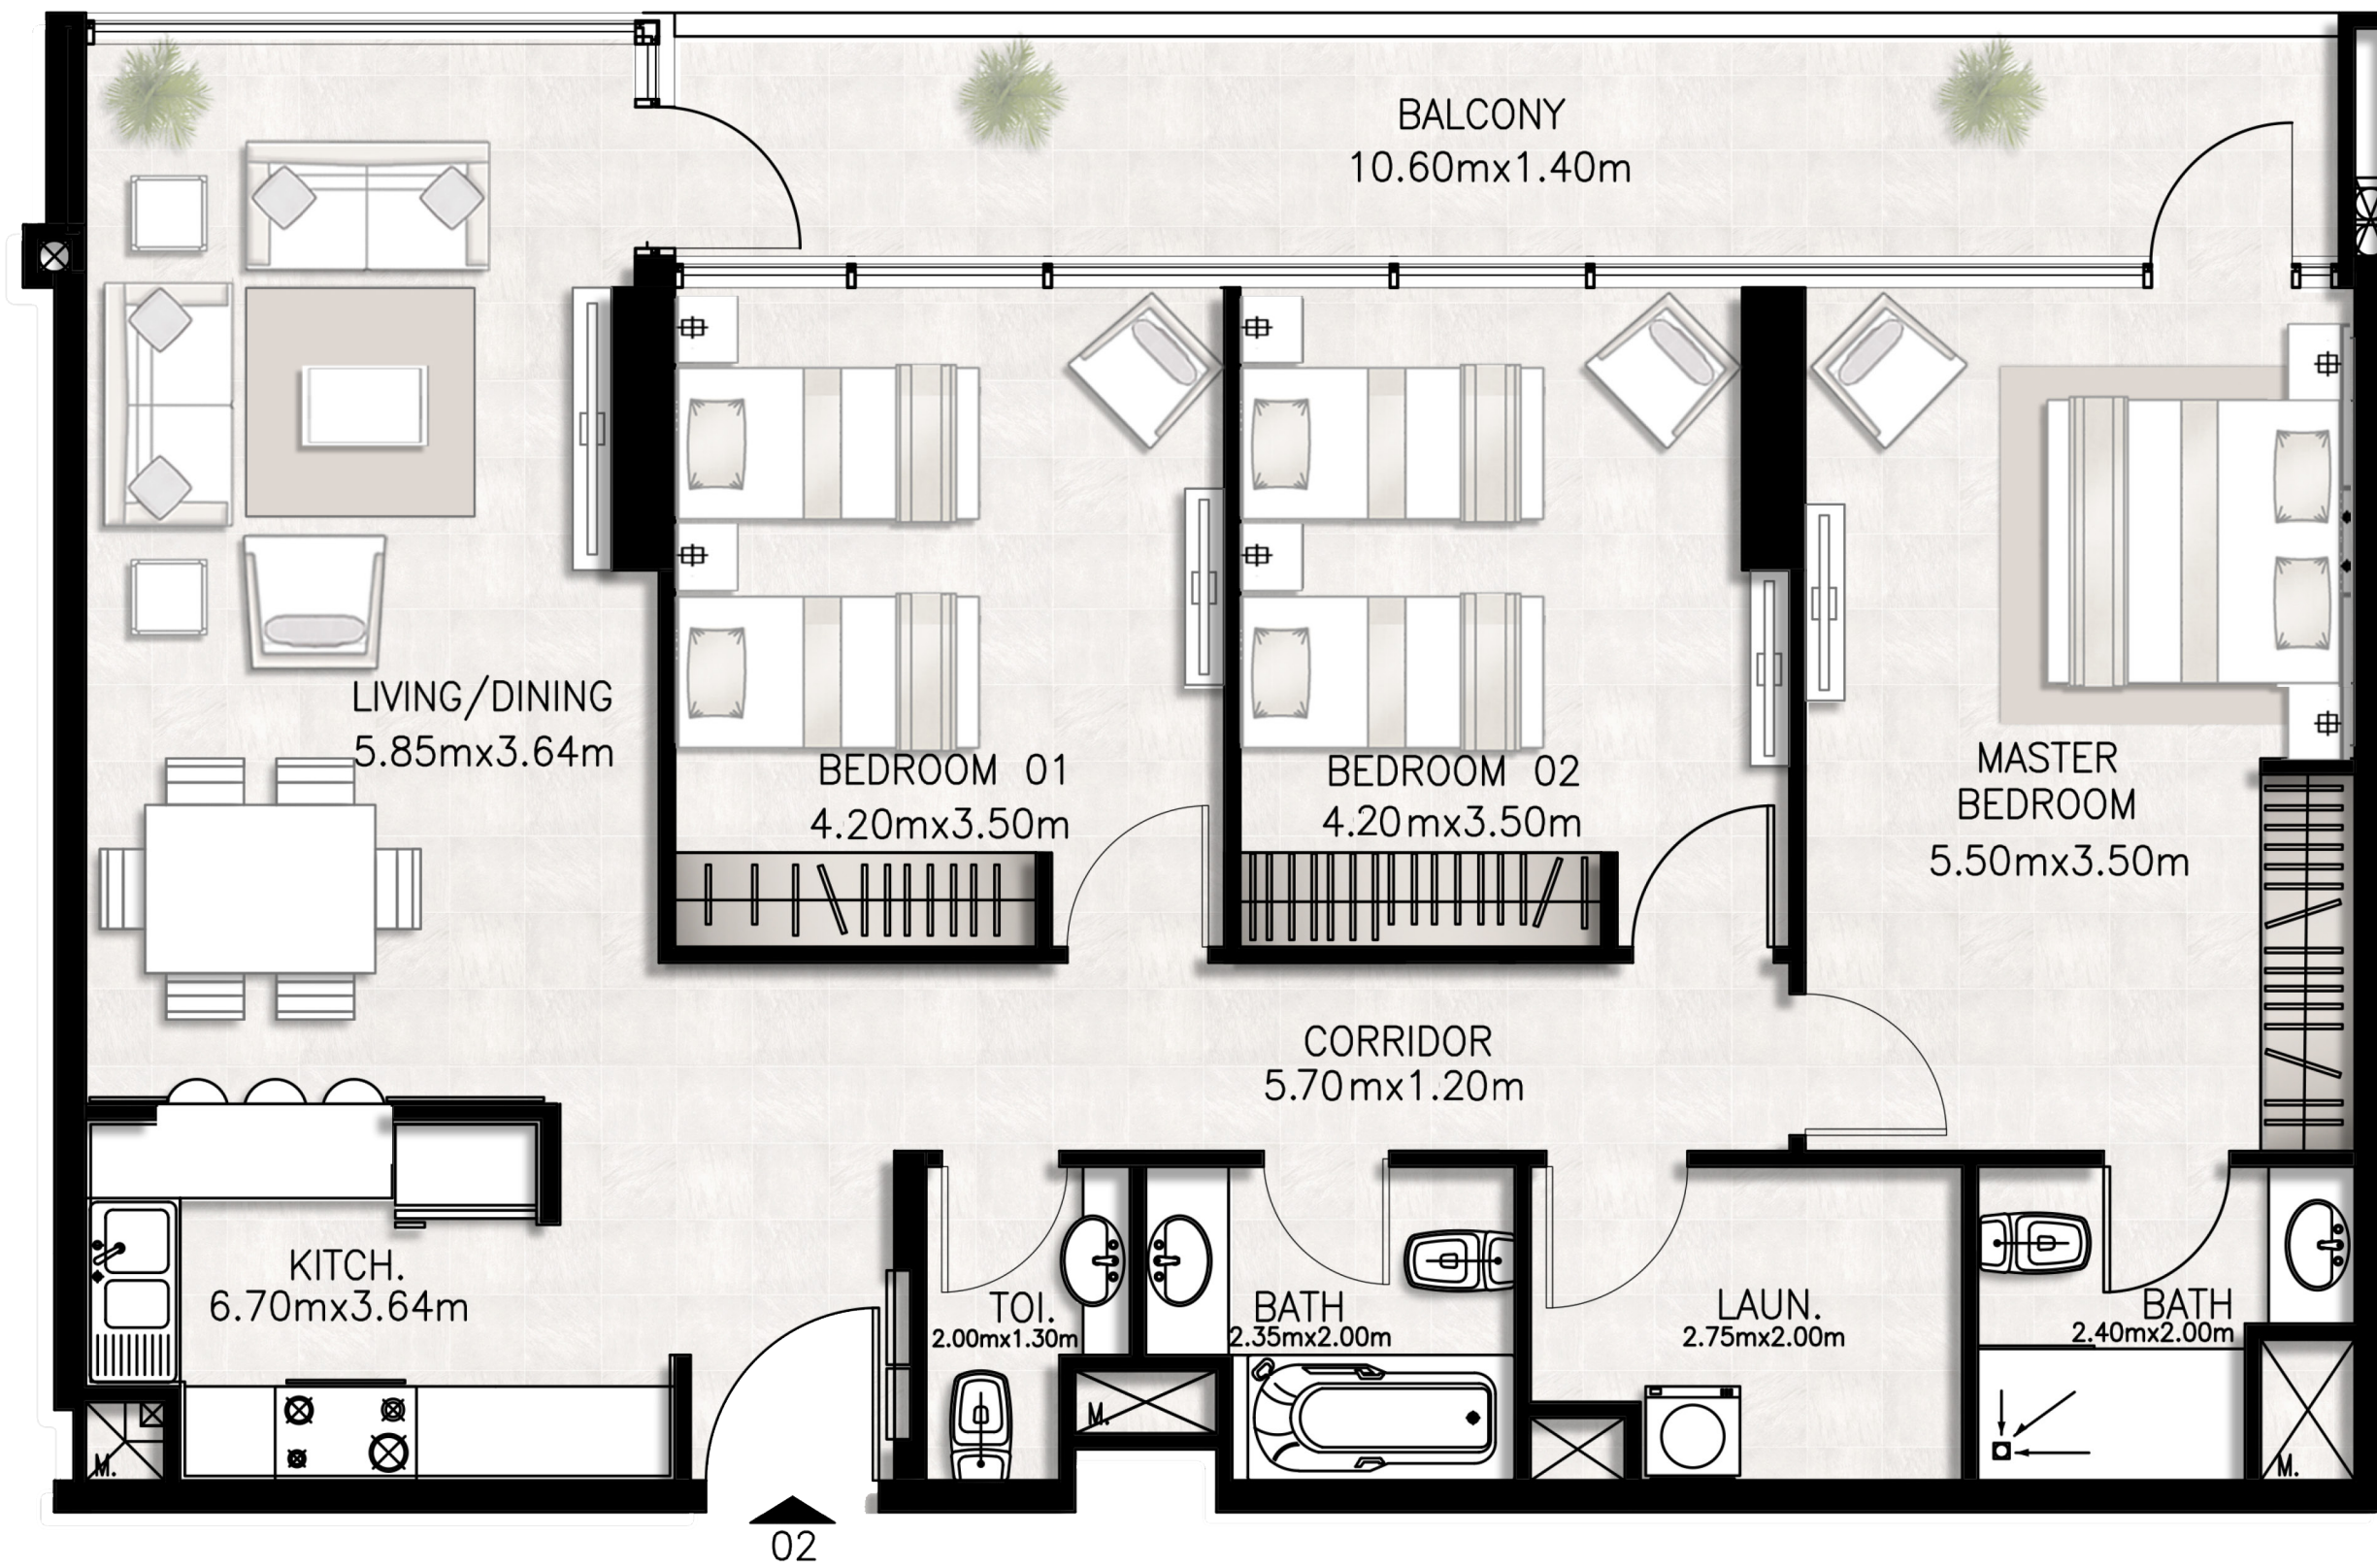

Road 

Sixteenth Floor

Unit layouts

Unit 1601 / Sixteenth floor

BED / BATHS	2 BEDS / 2.5 BATHS
SUITE AREA	99.26 SQM / 1068.4 SQFT
BALCONY AREA	18.18 SQM / 195.7 SQFT
TOTAL AREA	117.44 SQM / 1264.1 SQFT

Unit 1602 / Sixteenth floor