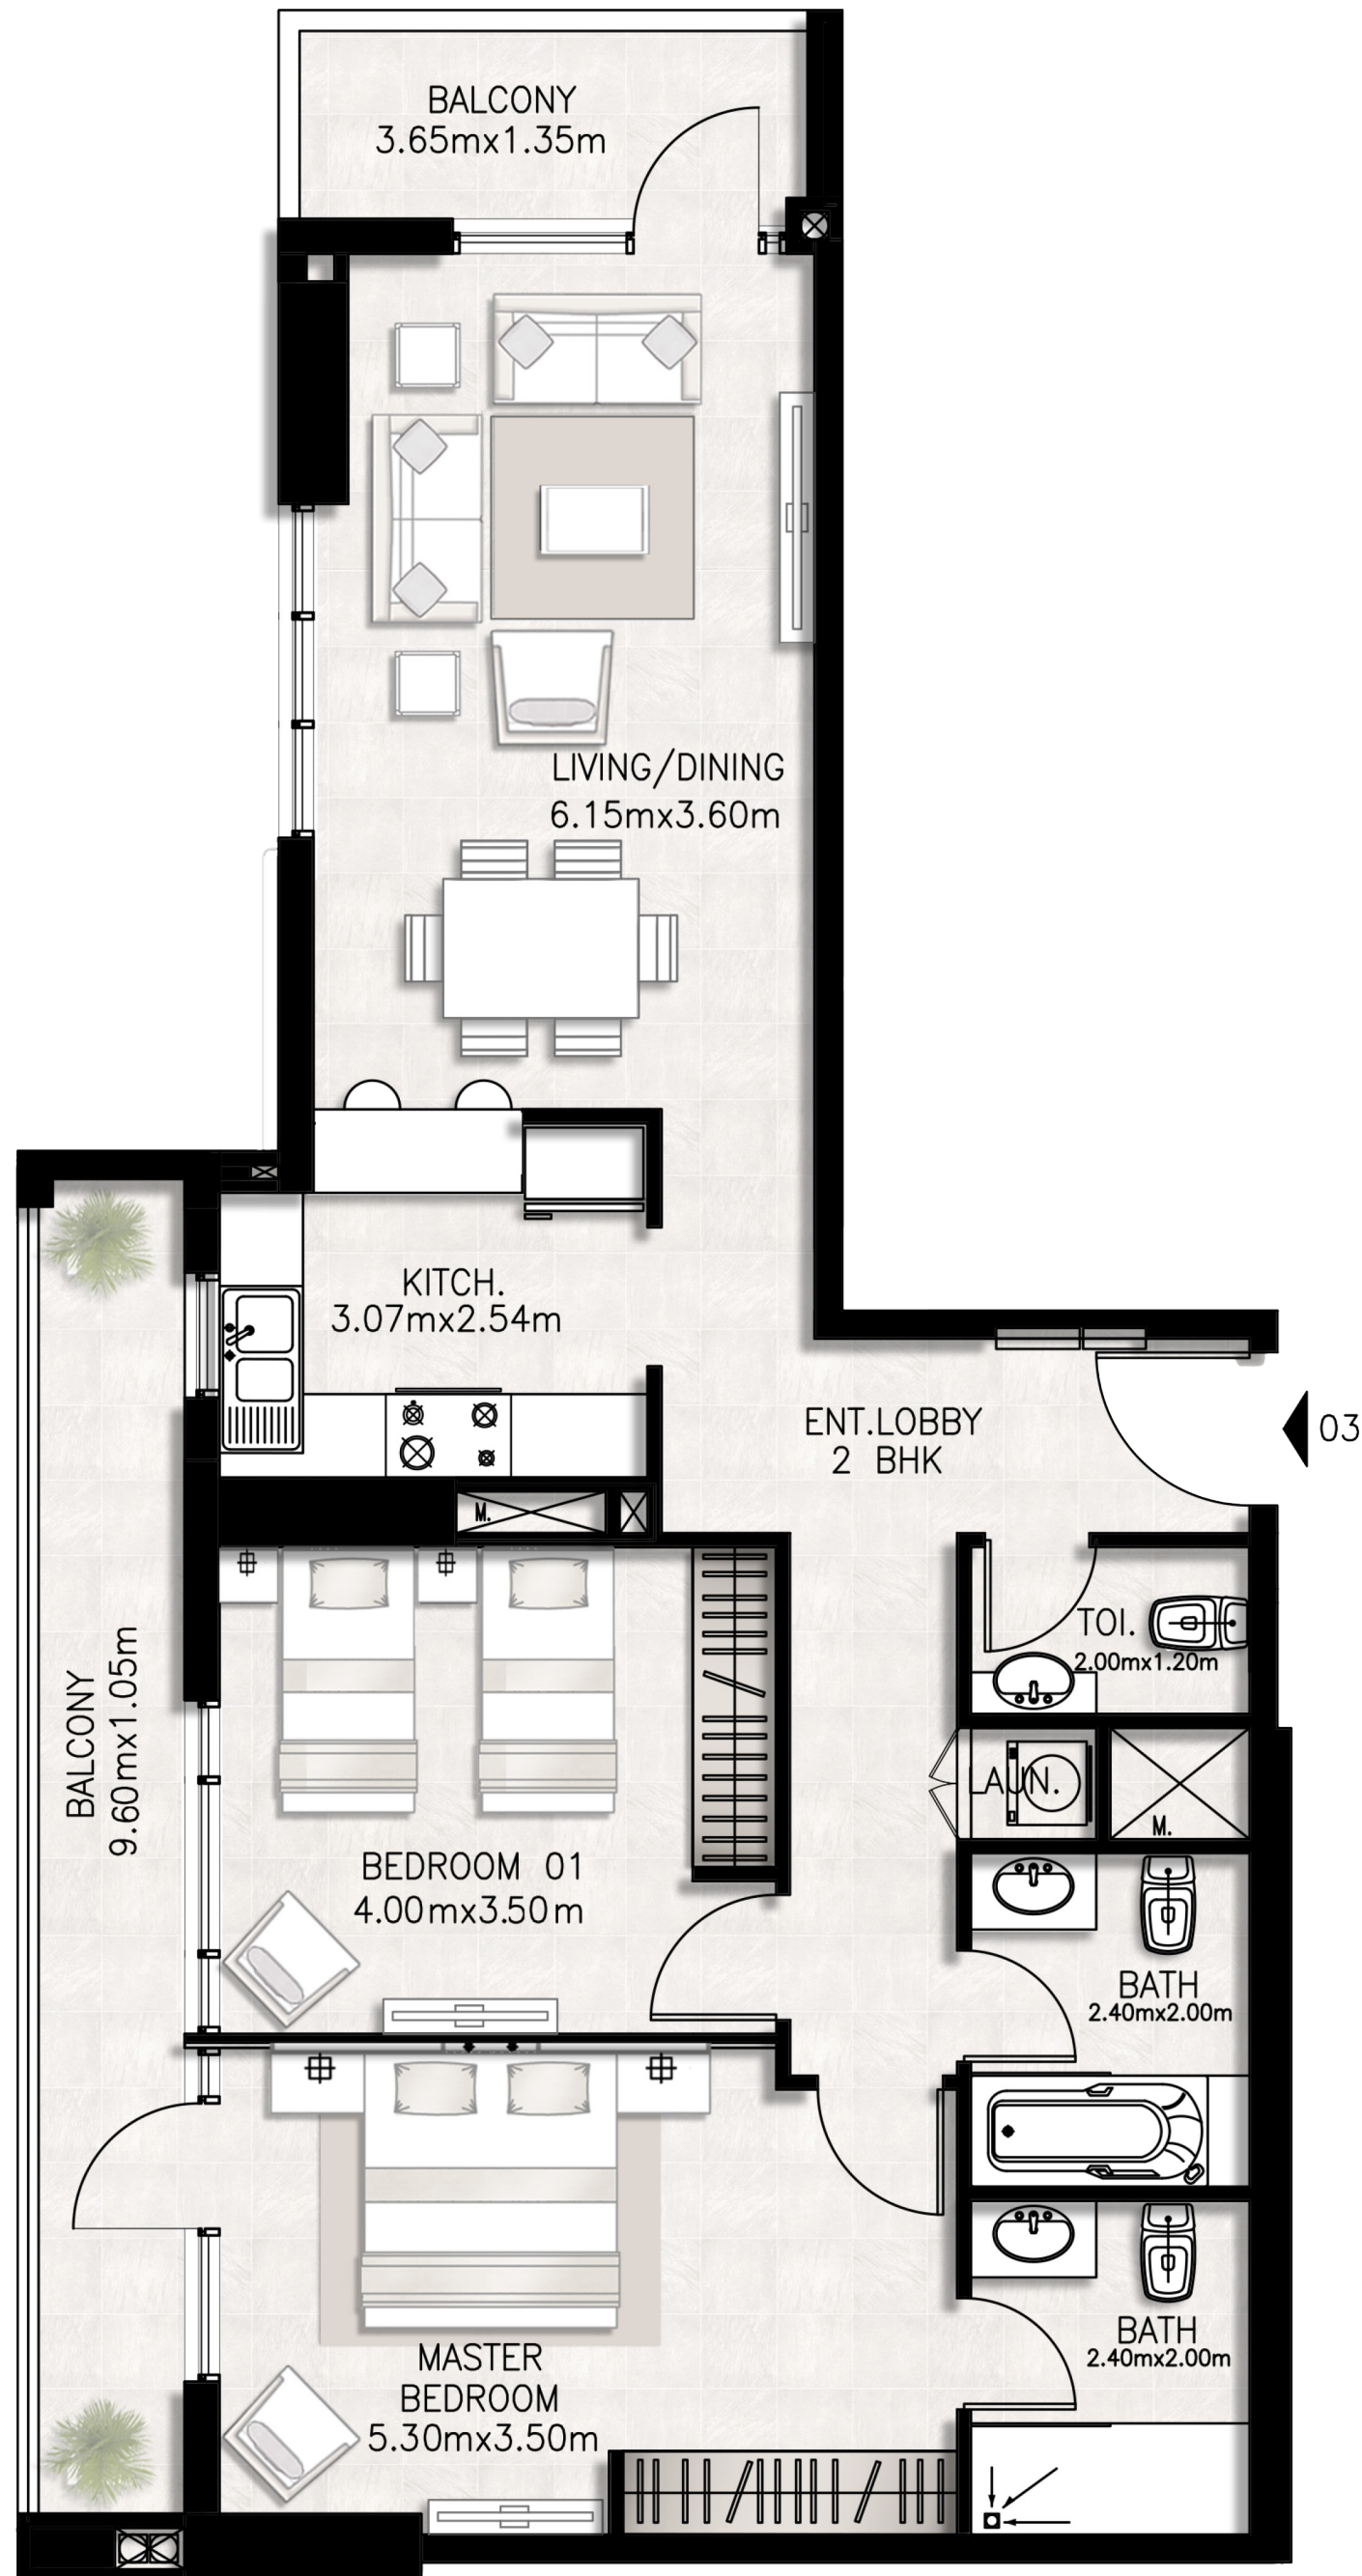

Unit 1203 / Twelfth floor

BED / BATHS	2 BEDS / 2.5 BATHS
SUITE AREA	95.82 SQM / 1031.4 SQFT
BALCONY AREA	18.29 SQM / 196.9 SQFT
TOTAL AREA	114.11 SQM / 1228.3 SQFT