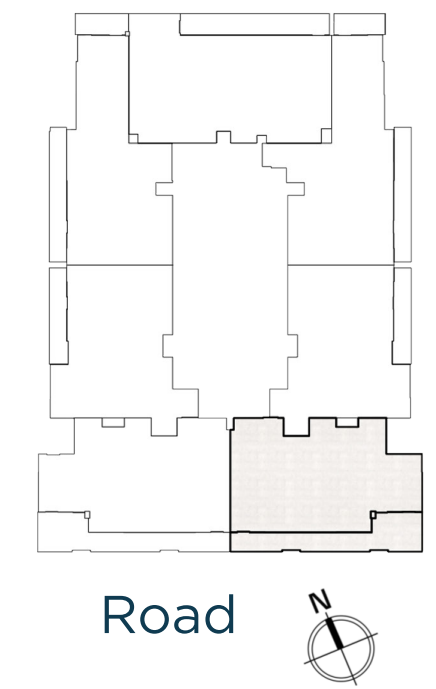

Unit 706 / Seventh floor

BED / BATHS	2 BEDS / 2.5 BATHS
SUITE AREA	98.70 SQM / 1062.4 SQFT
BALCONY AREA	24.51 SQM / 263.8 SQFT
TOTAL AREA	123.21 SQM / 1326.2 SQFT