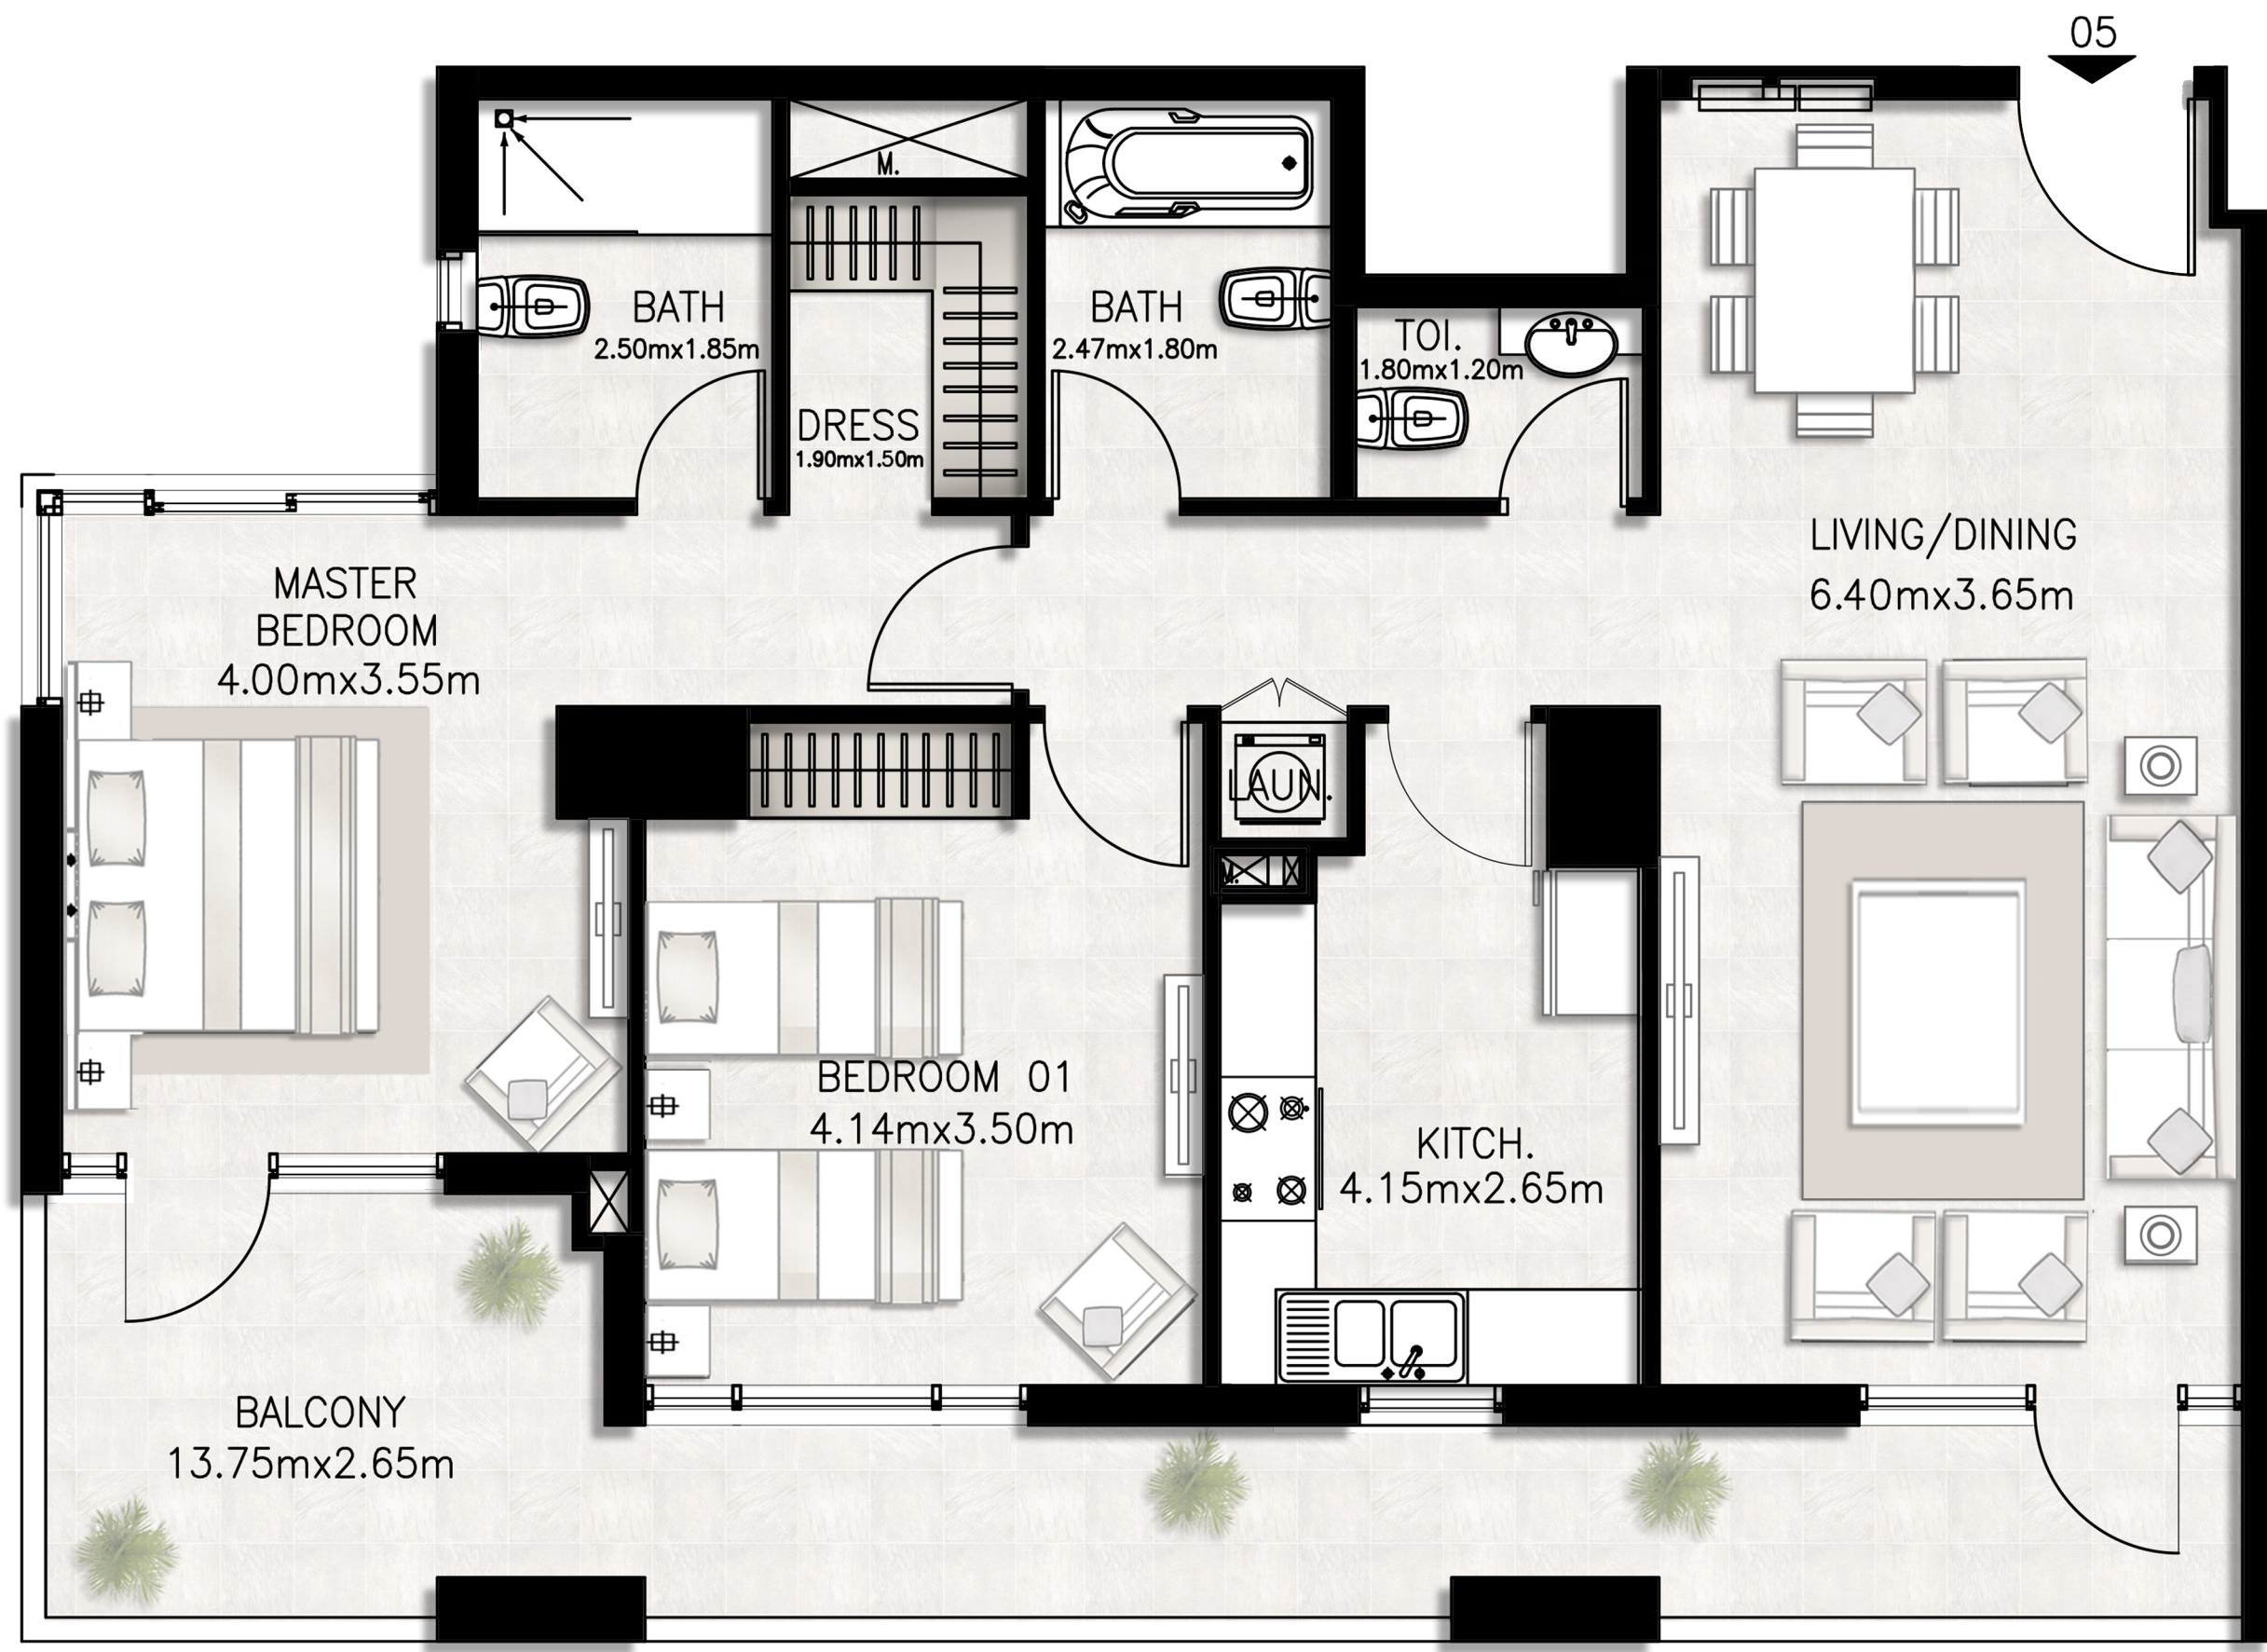

Unit 1505 / Fifteenth floor

BED / BATHS	2 BEDS / 2.5 BATHS
SUITE AREA	98.64 SQM / 1061.8 SQFT
BALCONY AREA	24.67 SQM / 265.5 SQFT
TOTAL AREA	123.31 SQM / 1327.3 SQFT