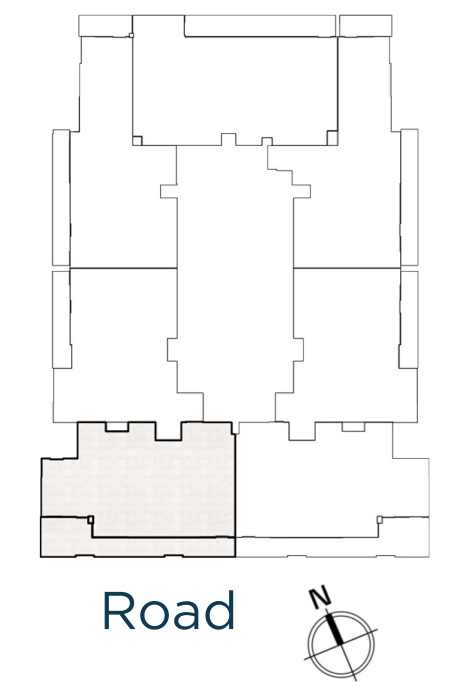

Unit 204 / Second floor

BED / BATHS	2 BEDS / 2.5 BATHS
SUITE AREA	94.24 SQM / 1014.4 SQFT
BALCONY AREA	9.05 SQM / 97.4 SQFT
TOTAL AREA	103.29 SQM / 1111.8 SQFT

Unit 205 / Second floor

BED / BATHS	2 BEDS / 2.5 BATHS
SUITE AREA	98.64 SQM / 1061.8 SQFT
BALCONY AREA	24.67 SQM / 265.5 SQFT
TOTAL AREA	123.31 SQM / 1327.3 SQFT