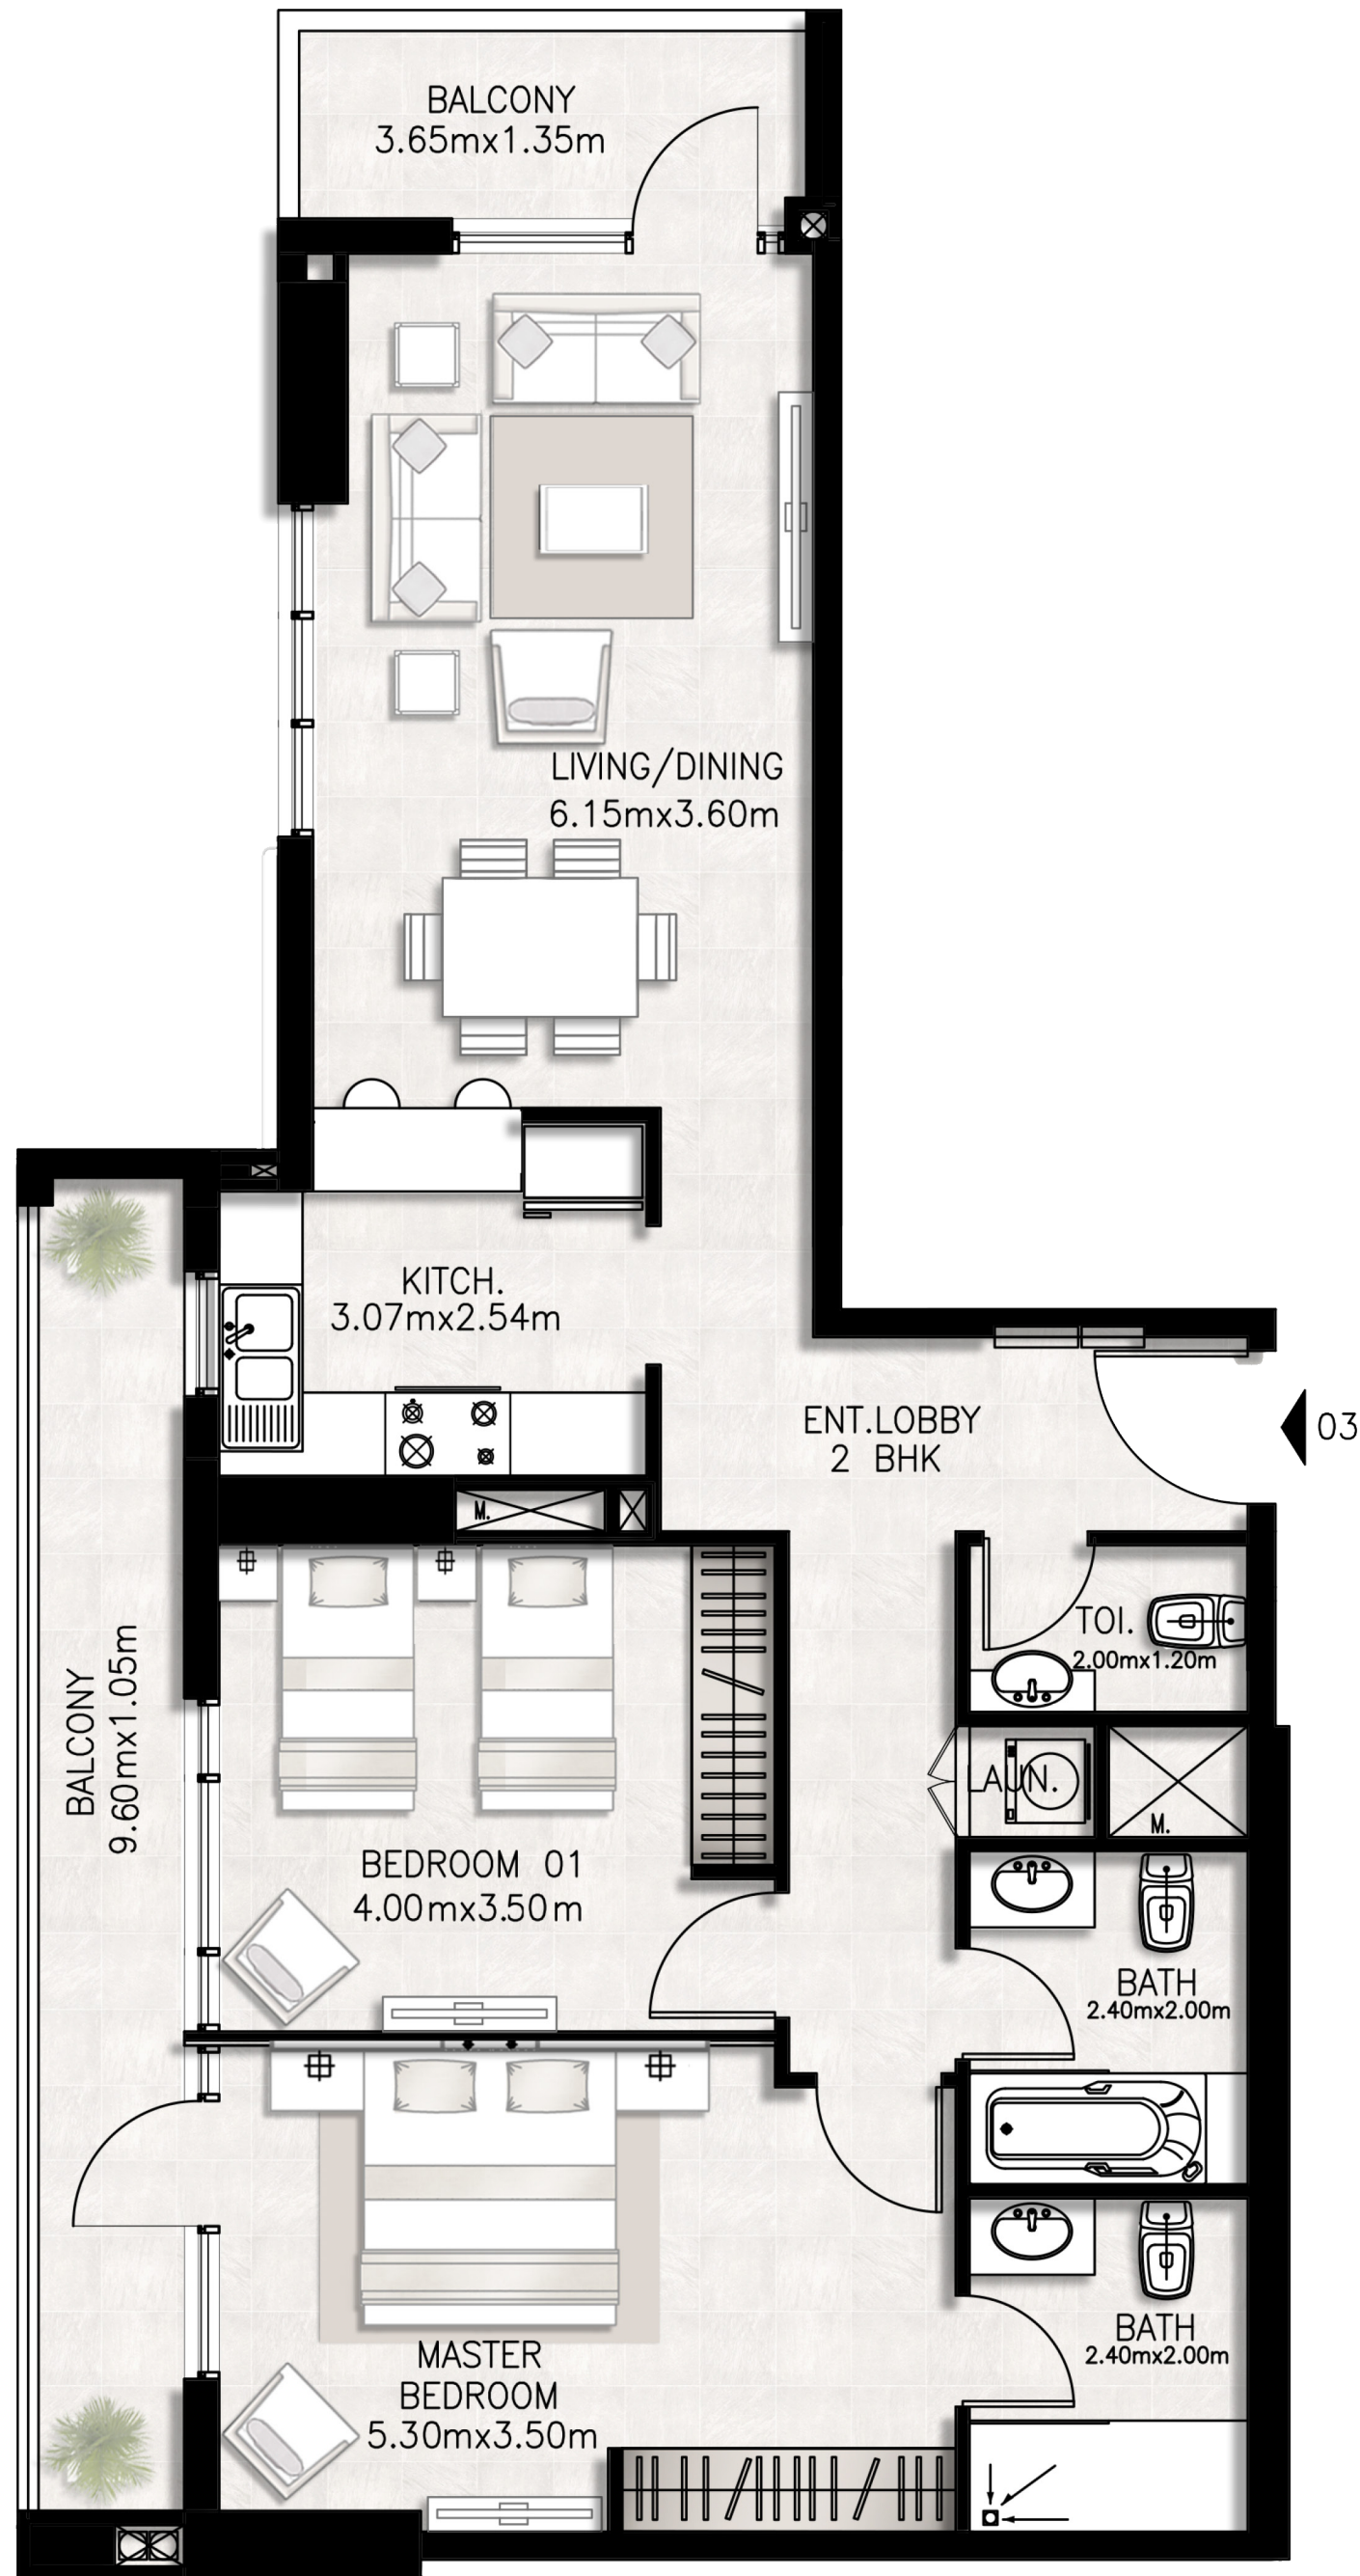

Unit 403 / Fourth floor

BED / BATHS	2 BEDS / 2.5 BATHS
SUITE AREA	95.82 SQM / 1031.4 SQFT
BALCONY AREA	18.29 SQM / 196.9 SQFT
TOTAL AREA	114.11 SQM / 1228.3 SQFT