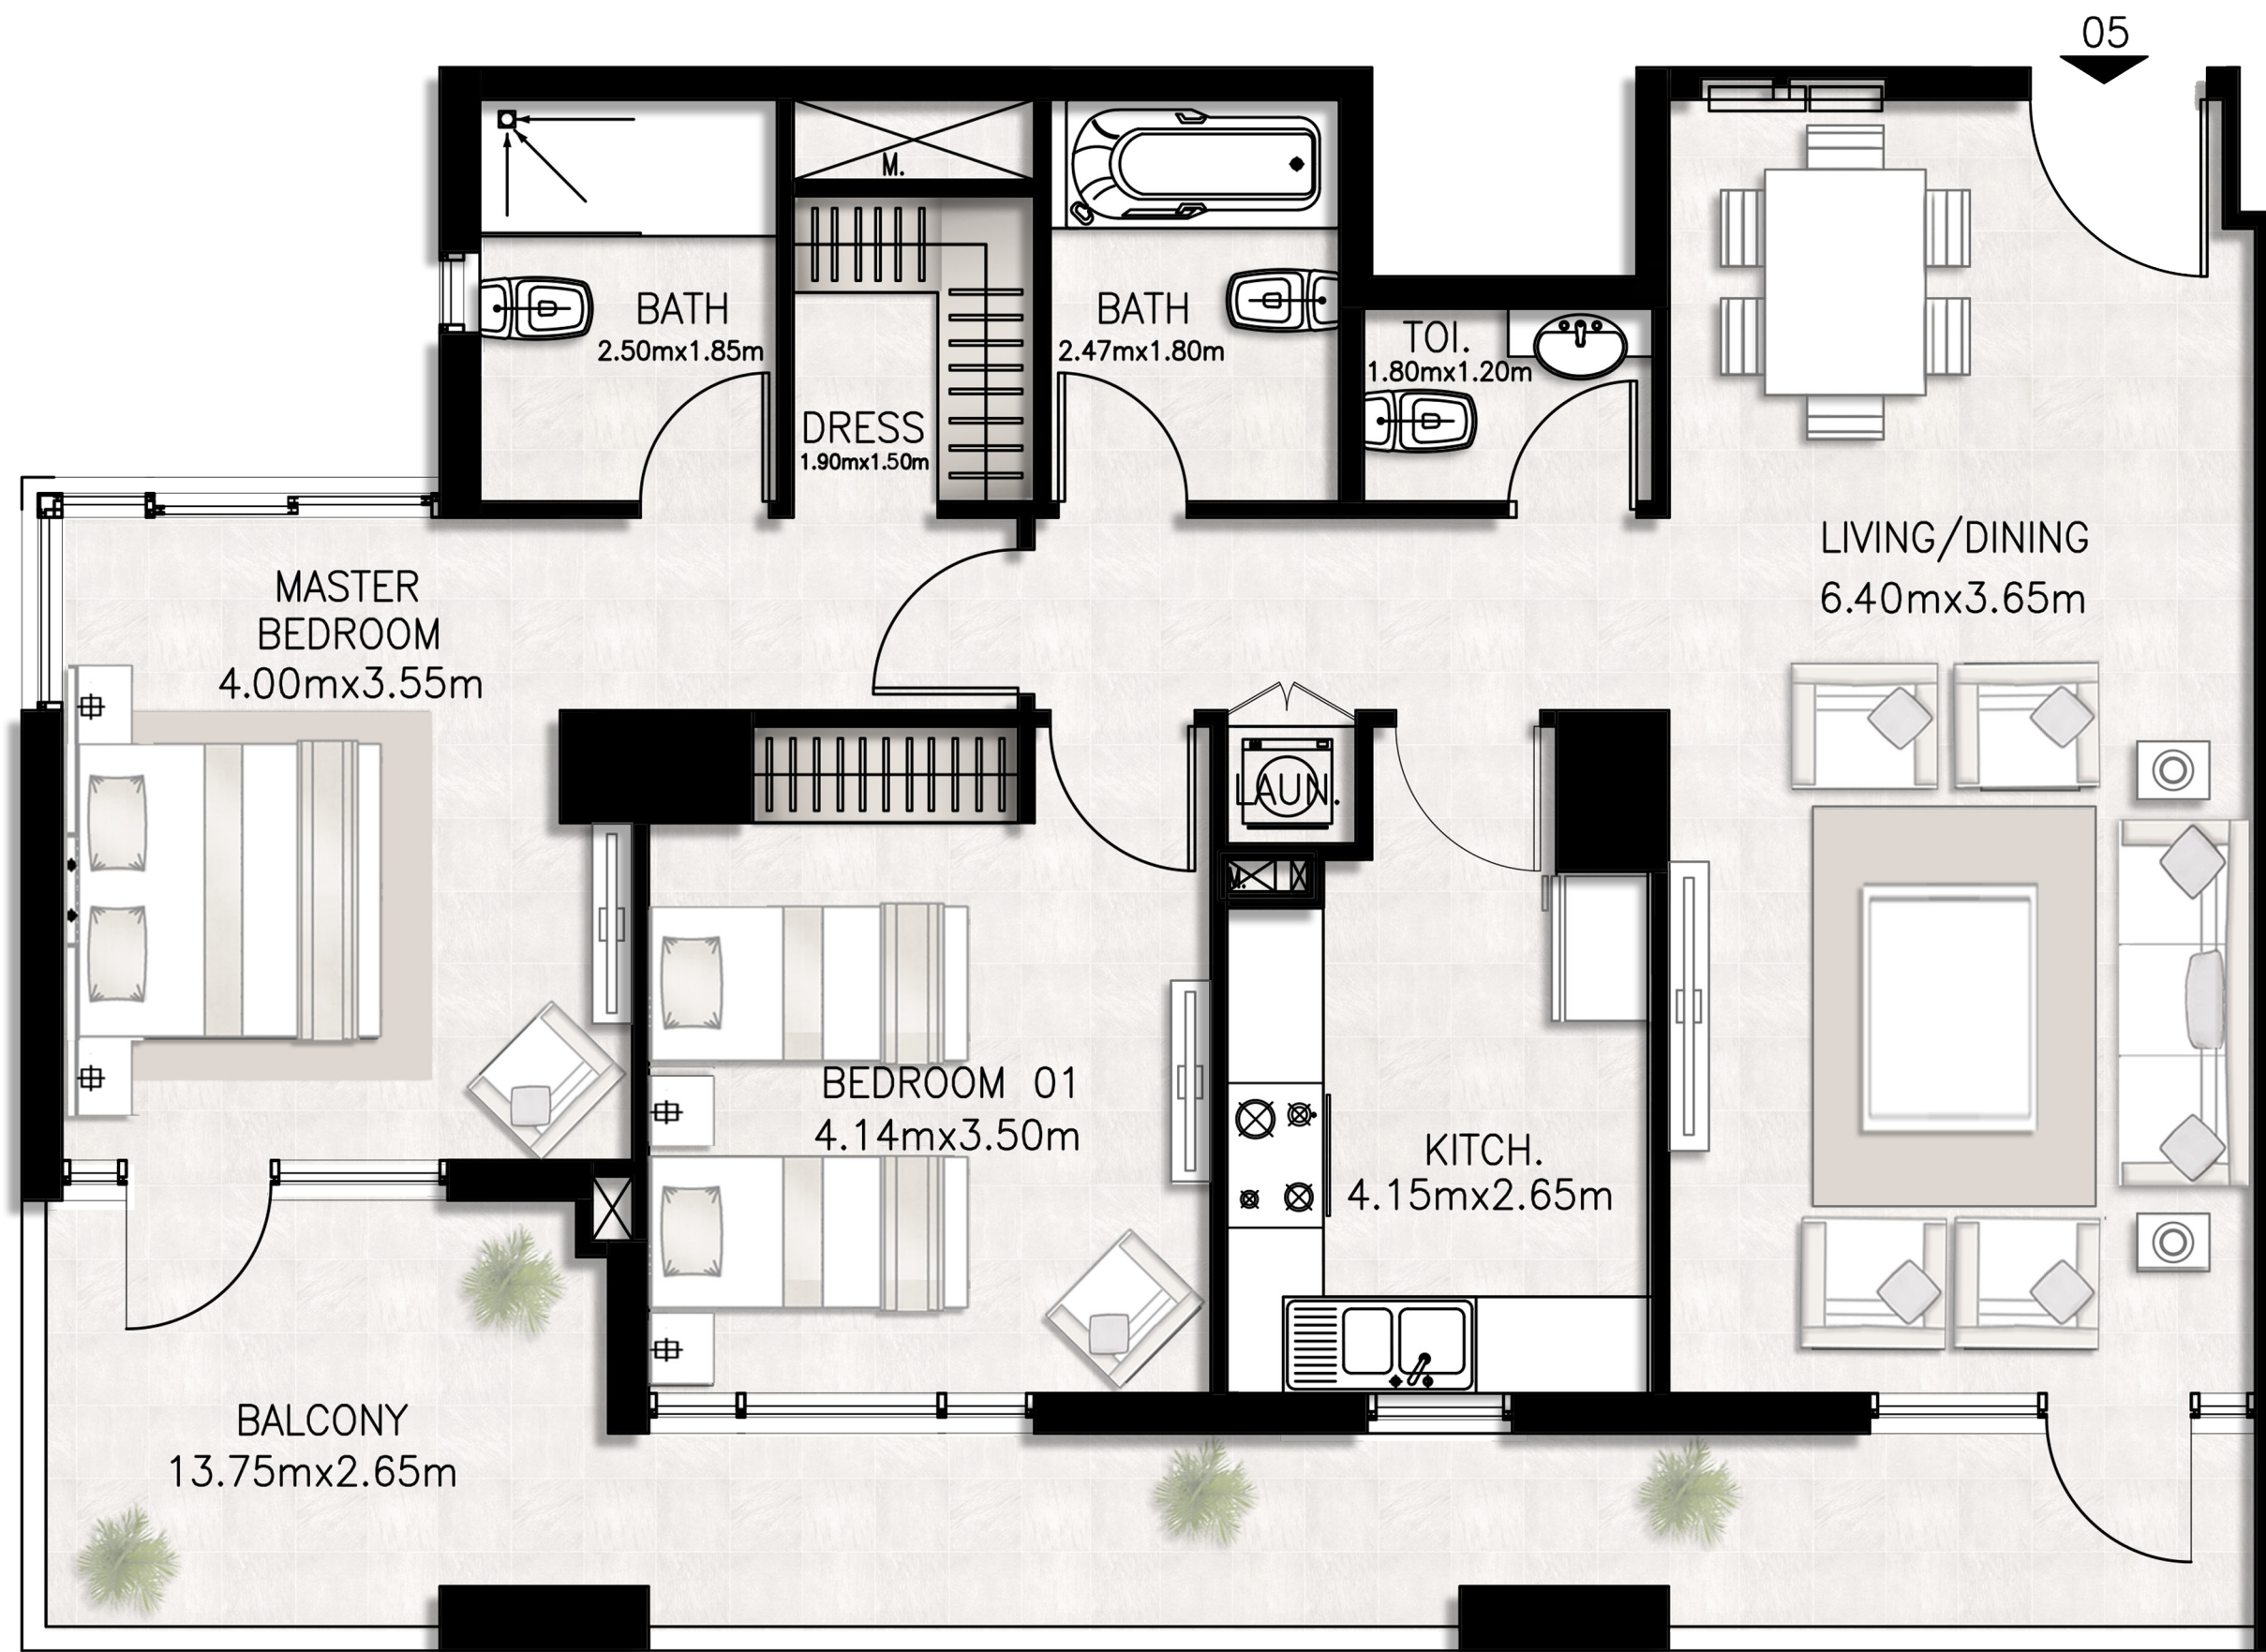

Unit 805 / Eighth floor

BED / BATHS	2 BEDS / 2.5 BATHS
SUITE AREA	98.64 SQM / 1061.8 SQFT
BALCONY AREA	24.67 SQM / 265.5 SQFT
TOTAL AREA	123.31 SQM / 1327.3 SQFT