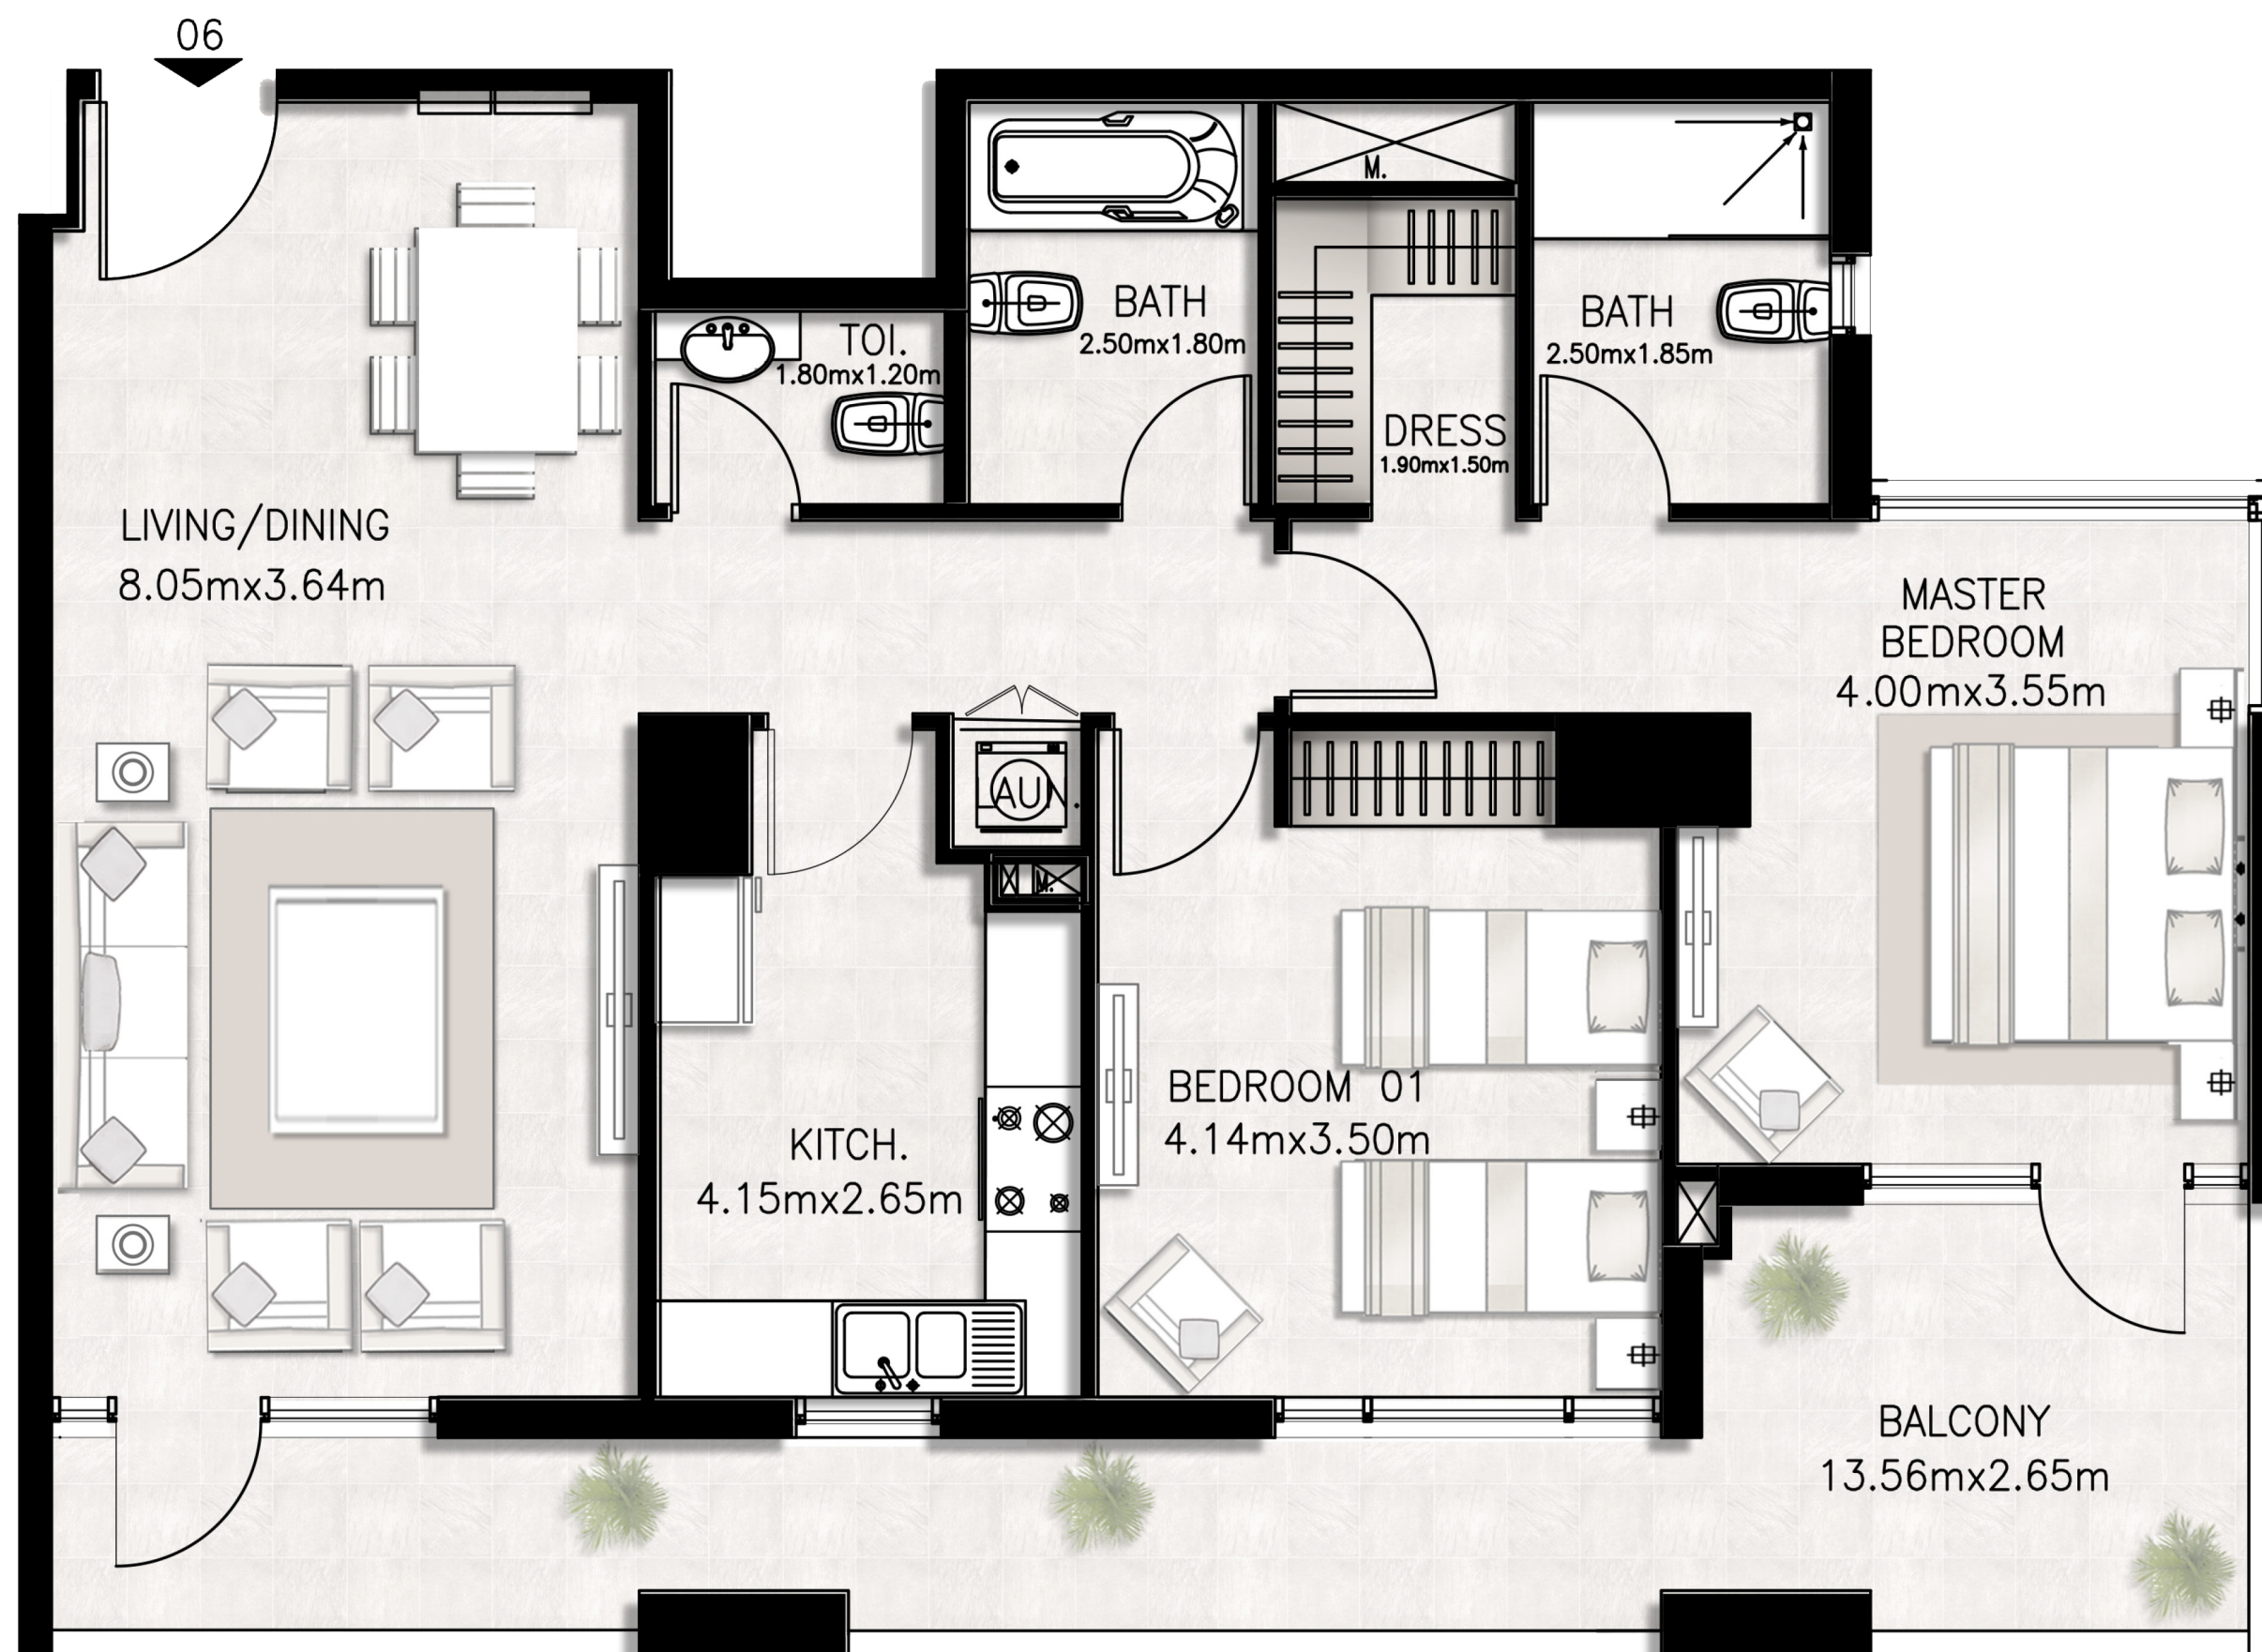

Unit 904 / Ninth floor

BED / BATHS	2 BEDS / 2.5 BATHS
SUITE AREA	94.24 SQM / 1014.4 SQFT
BALCONY AREA	9.05 SQM / 97.4 SQFT
TOTAL AREA	103.29 SQM / 1111.8 SQFT

Unit 905 / Ninth floor

BED / BATHS	2 BEDS / 2.5 BATHS
SUITE AREA	98.64 SQM / 1061.8 SQFT
BALCONY AREA	24.67 SQM / 265.5 SQFT
TOTAL AREA	123.31 SQM / 1327.3 SQFT