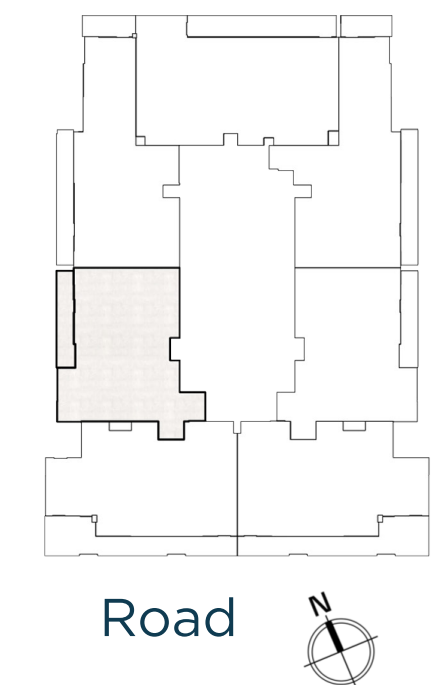

Unit 204 / Second floor

BED / BATHS	2 BEDS / 2.5 BATHS
SUITE AREA	94.24 SQM / 1014.4 SQFT
BALCONY AREA	9.05 SQM / 97.4 SQFT
TOTAL AREA	103.29 SQM / 1111.8 SQFT