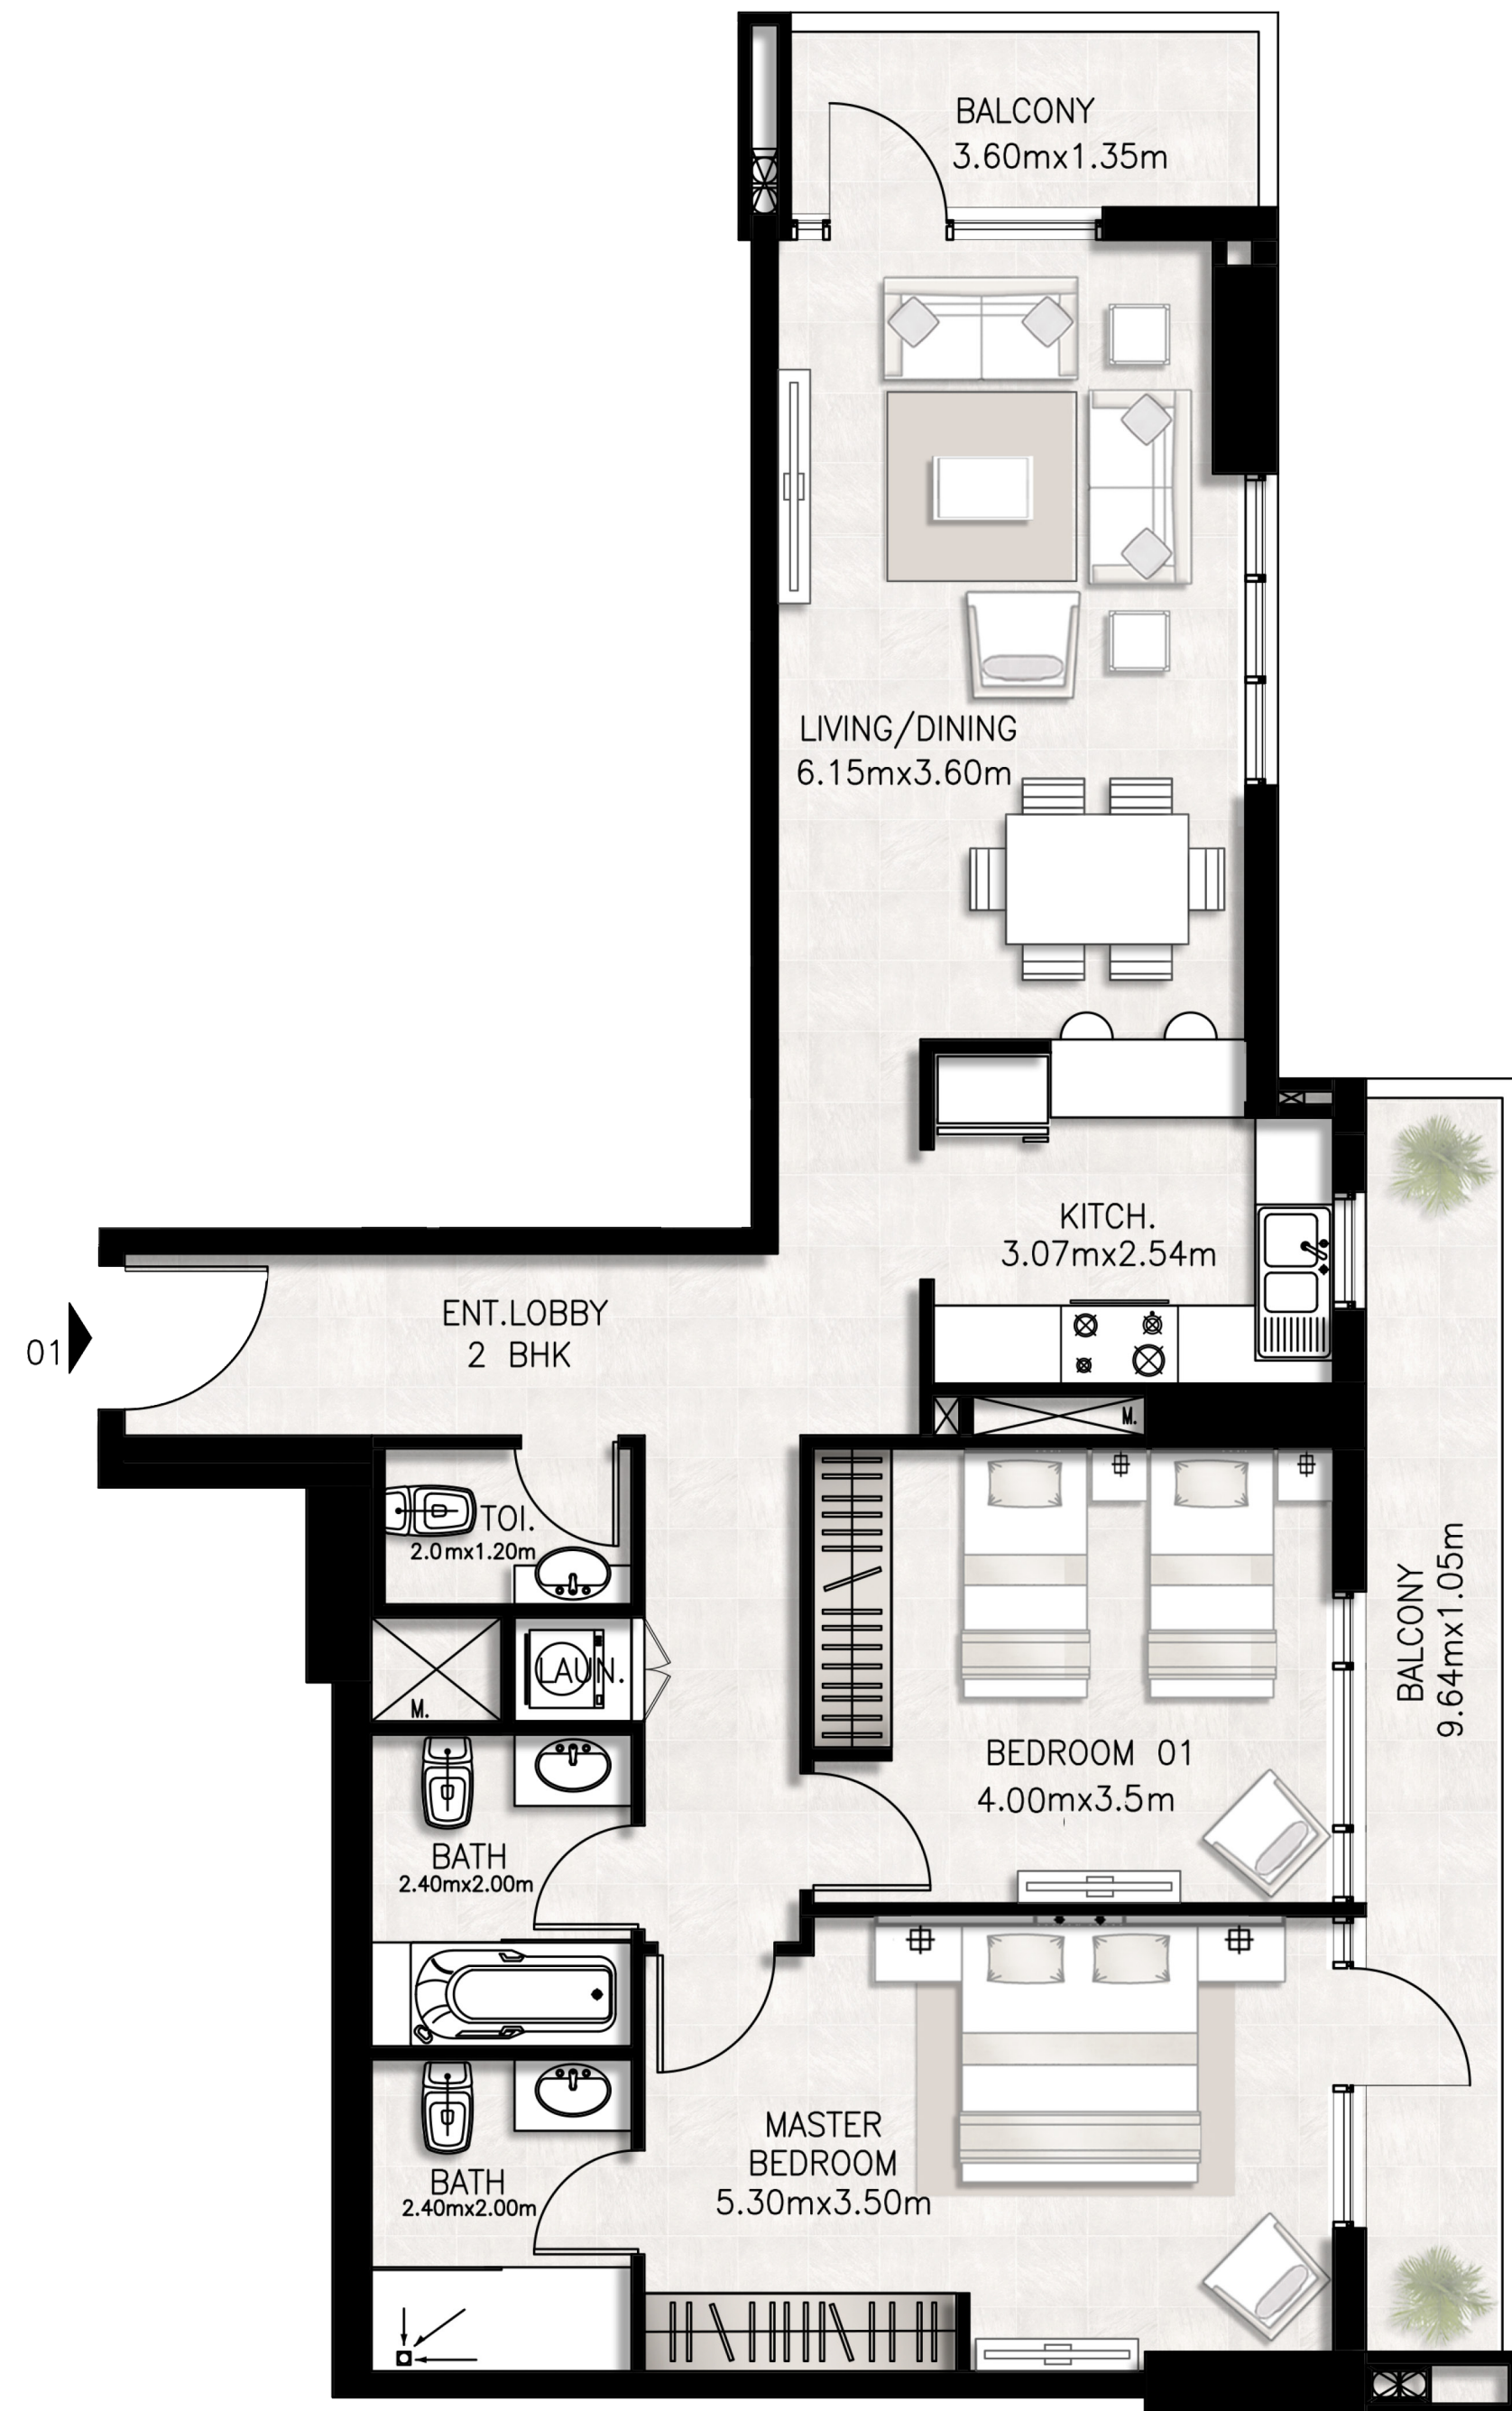

Unit 401 / Fourth floor

BED / BATHS	2 BEDS / 2.5 BATHS
SUITE AREA	99.26 SQM / 1068.4 SQFT
BALCONY AREA	18.18 SQM / 195.7 SQFT
TOTAL AREA	117.44 SQM / 1264.1 SQFT