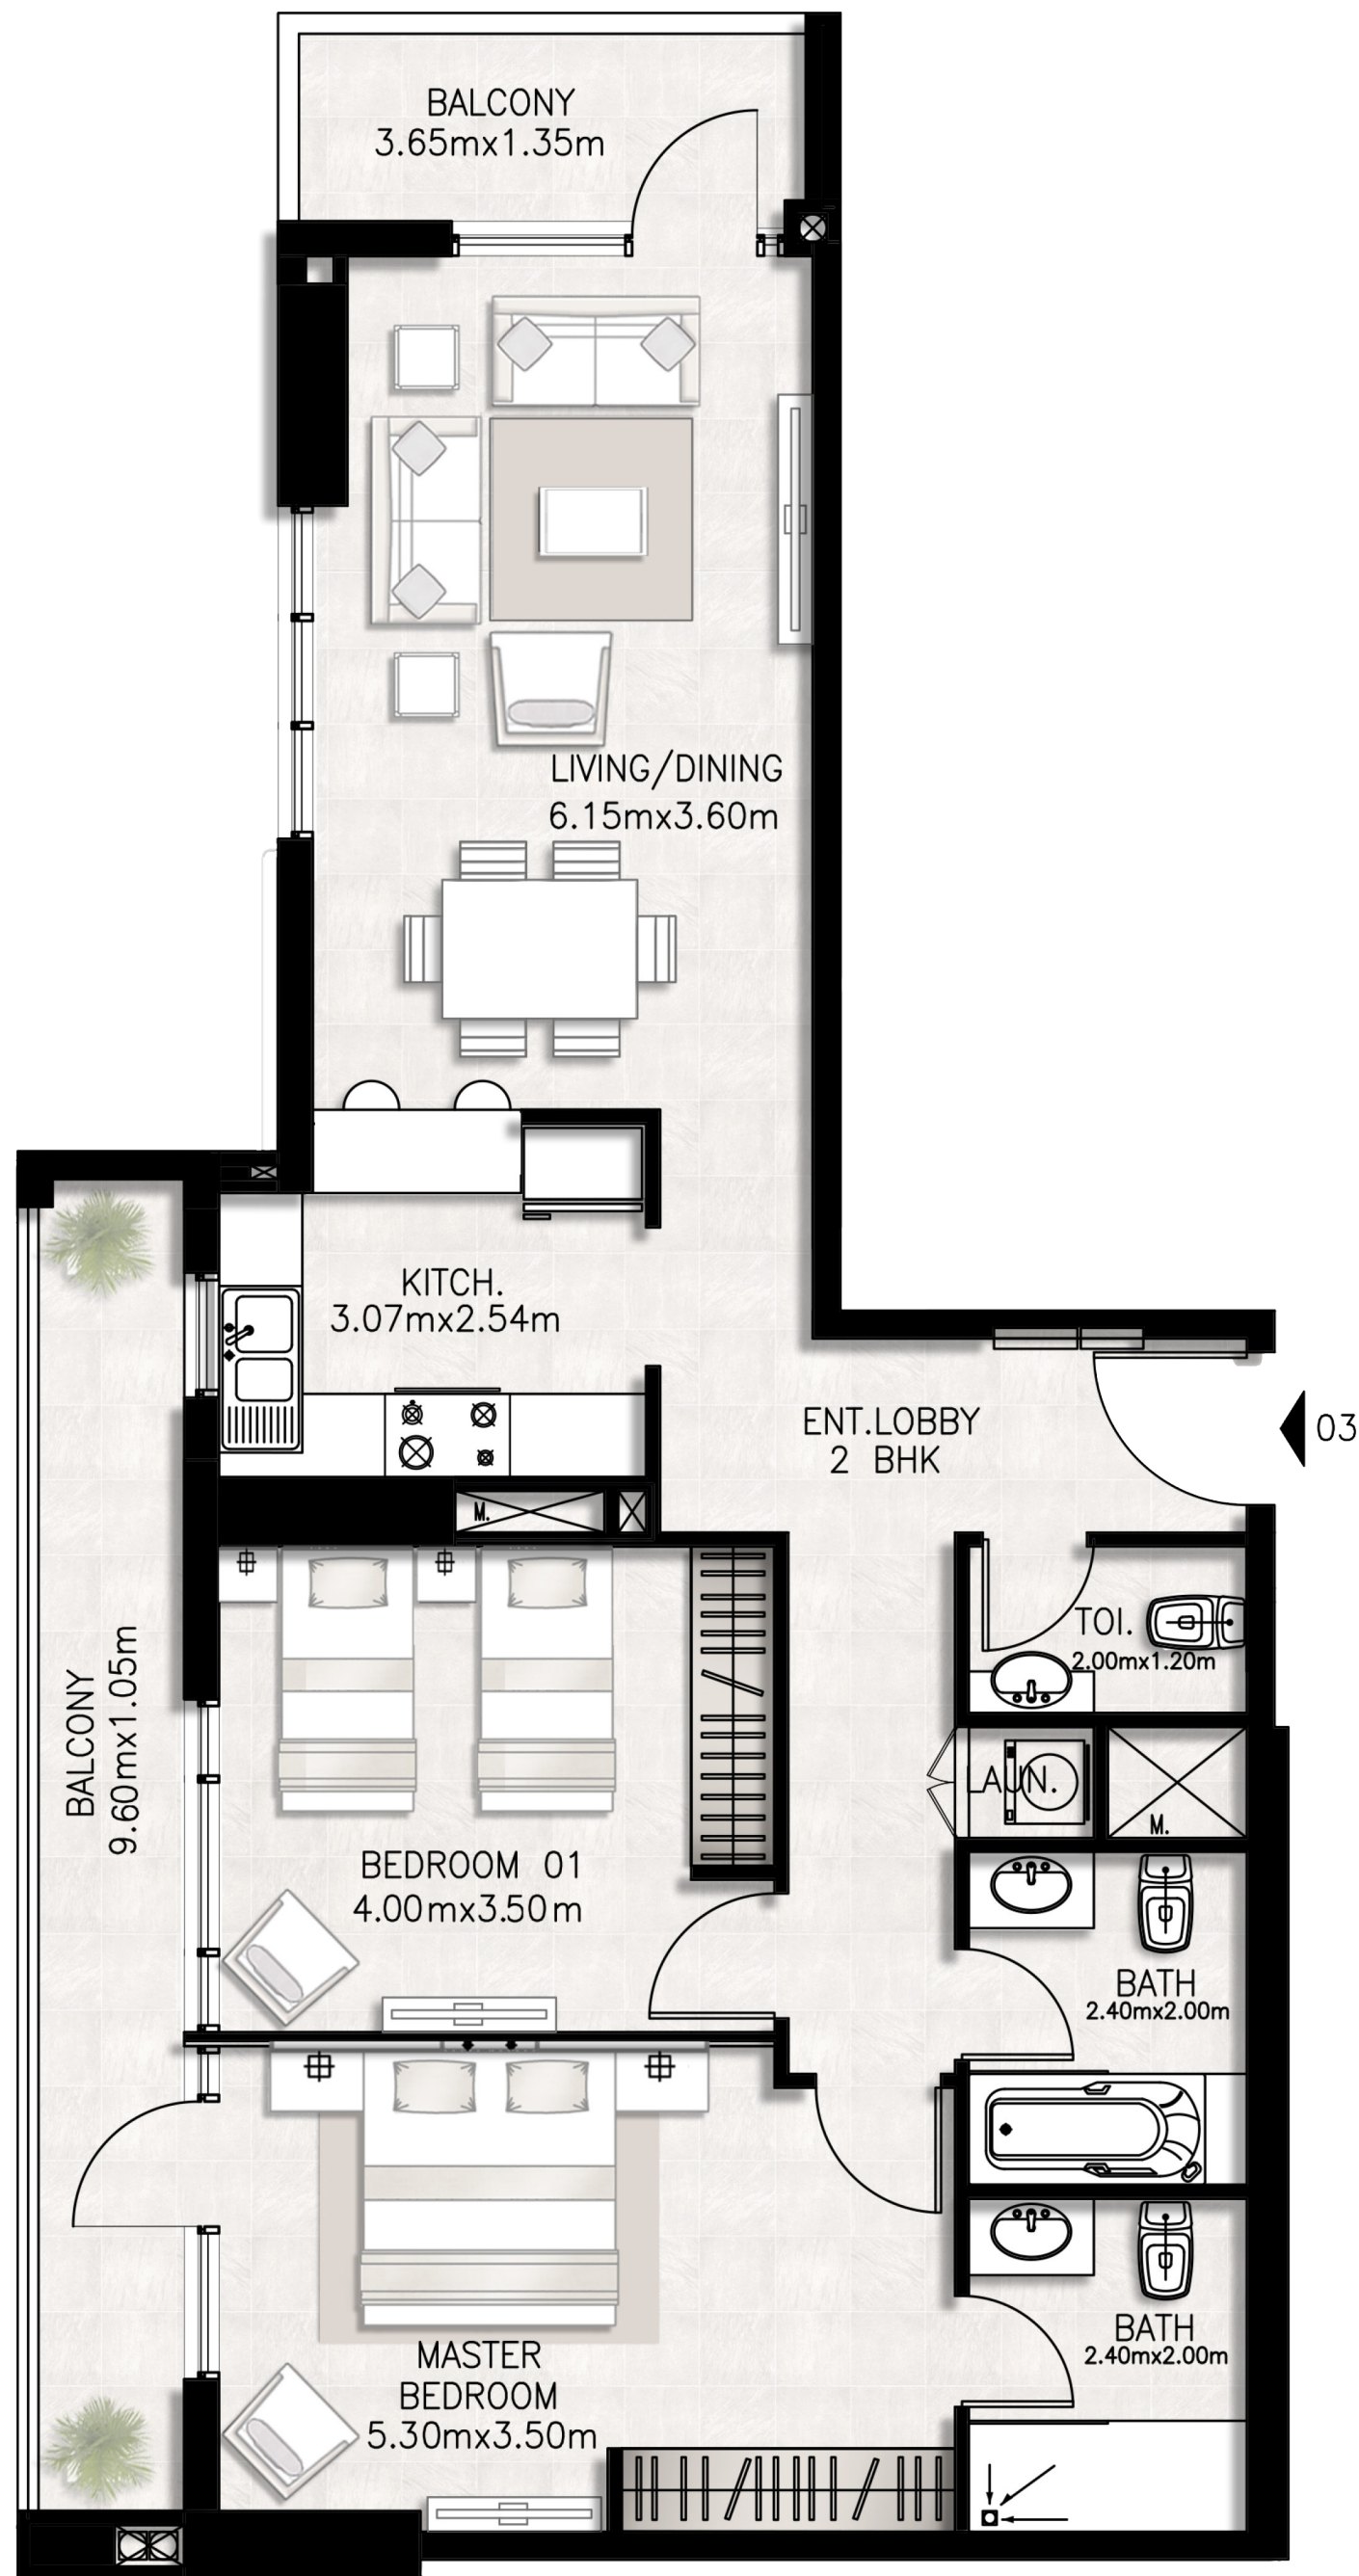

Unit 1803 / Eighteenth floor

BED / BATHS	2 BEDS / 2.5 BATHS
SUITE AREA	95.82 SQM / 1031.4 SQFT
BALCONY AREA	18.29 SQM / 197.2 SQFT
TOTAL AREA	114.11 SQM / 1228.6 SQFT