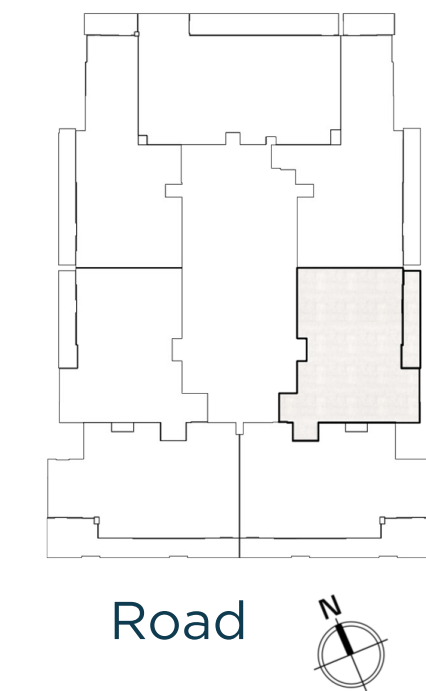

Unit 1106 / Eleventh floor

BED / BATHS	2 BEDS / 2.5 BATHS
SUITE AREA	98.70 SQM / 1062.4 SQFT
BALCONY AREA	24.51 SQM / 263.8 SQFT
TOTAL AREA	123.21 SQM / 1326.2 SQFT

Unit 1107 / Eleventh floor

BED / BATHS	2 BEDS / 2.5 BATHS
SUITE AREA	93.12 SQM / 1002.3 SQFT
BALCONY AREA	9.04 SQM / 97.3 SQFT
TOTAL AREA	102.16 SQM / 1099.6 SQFT