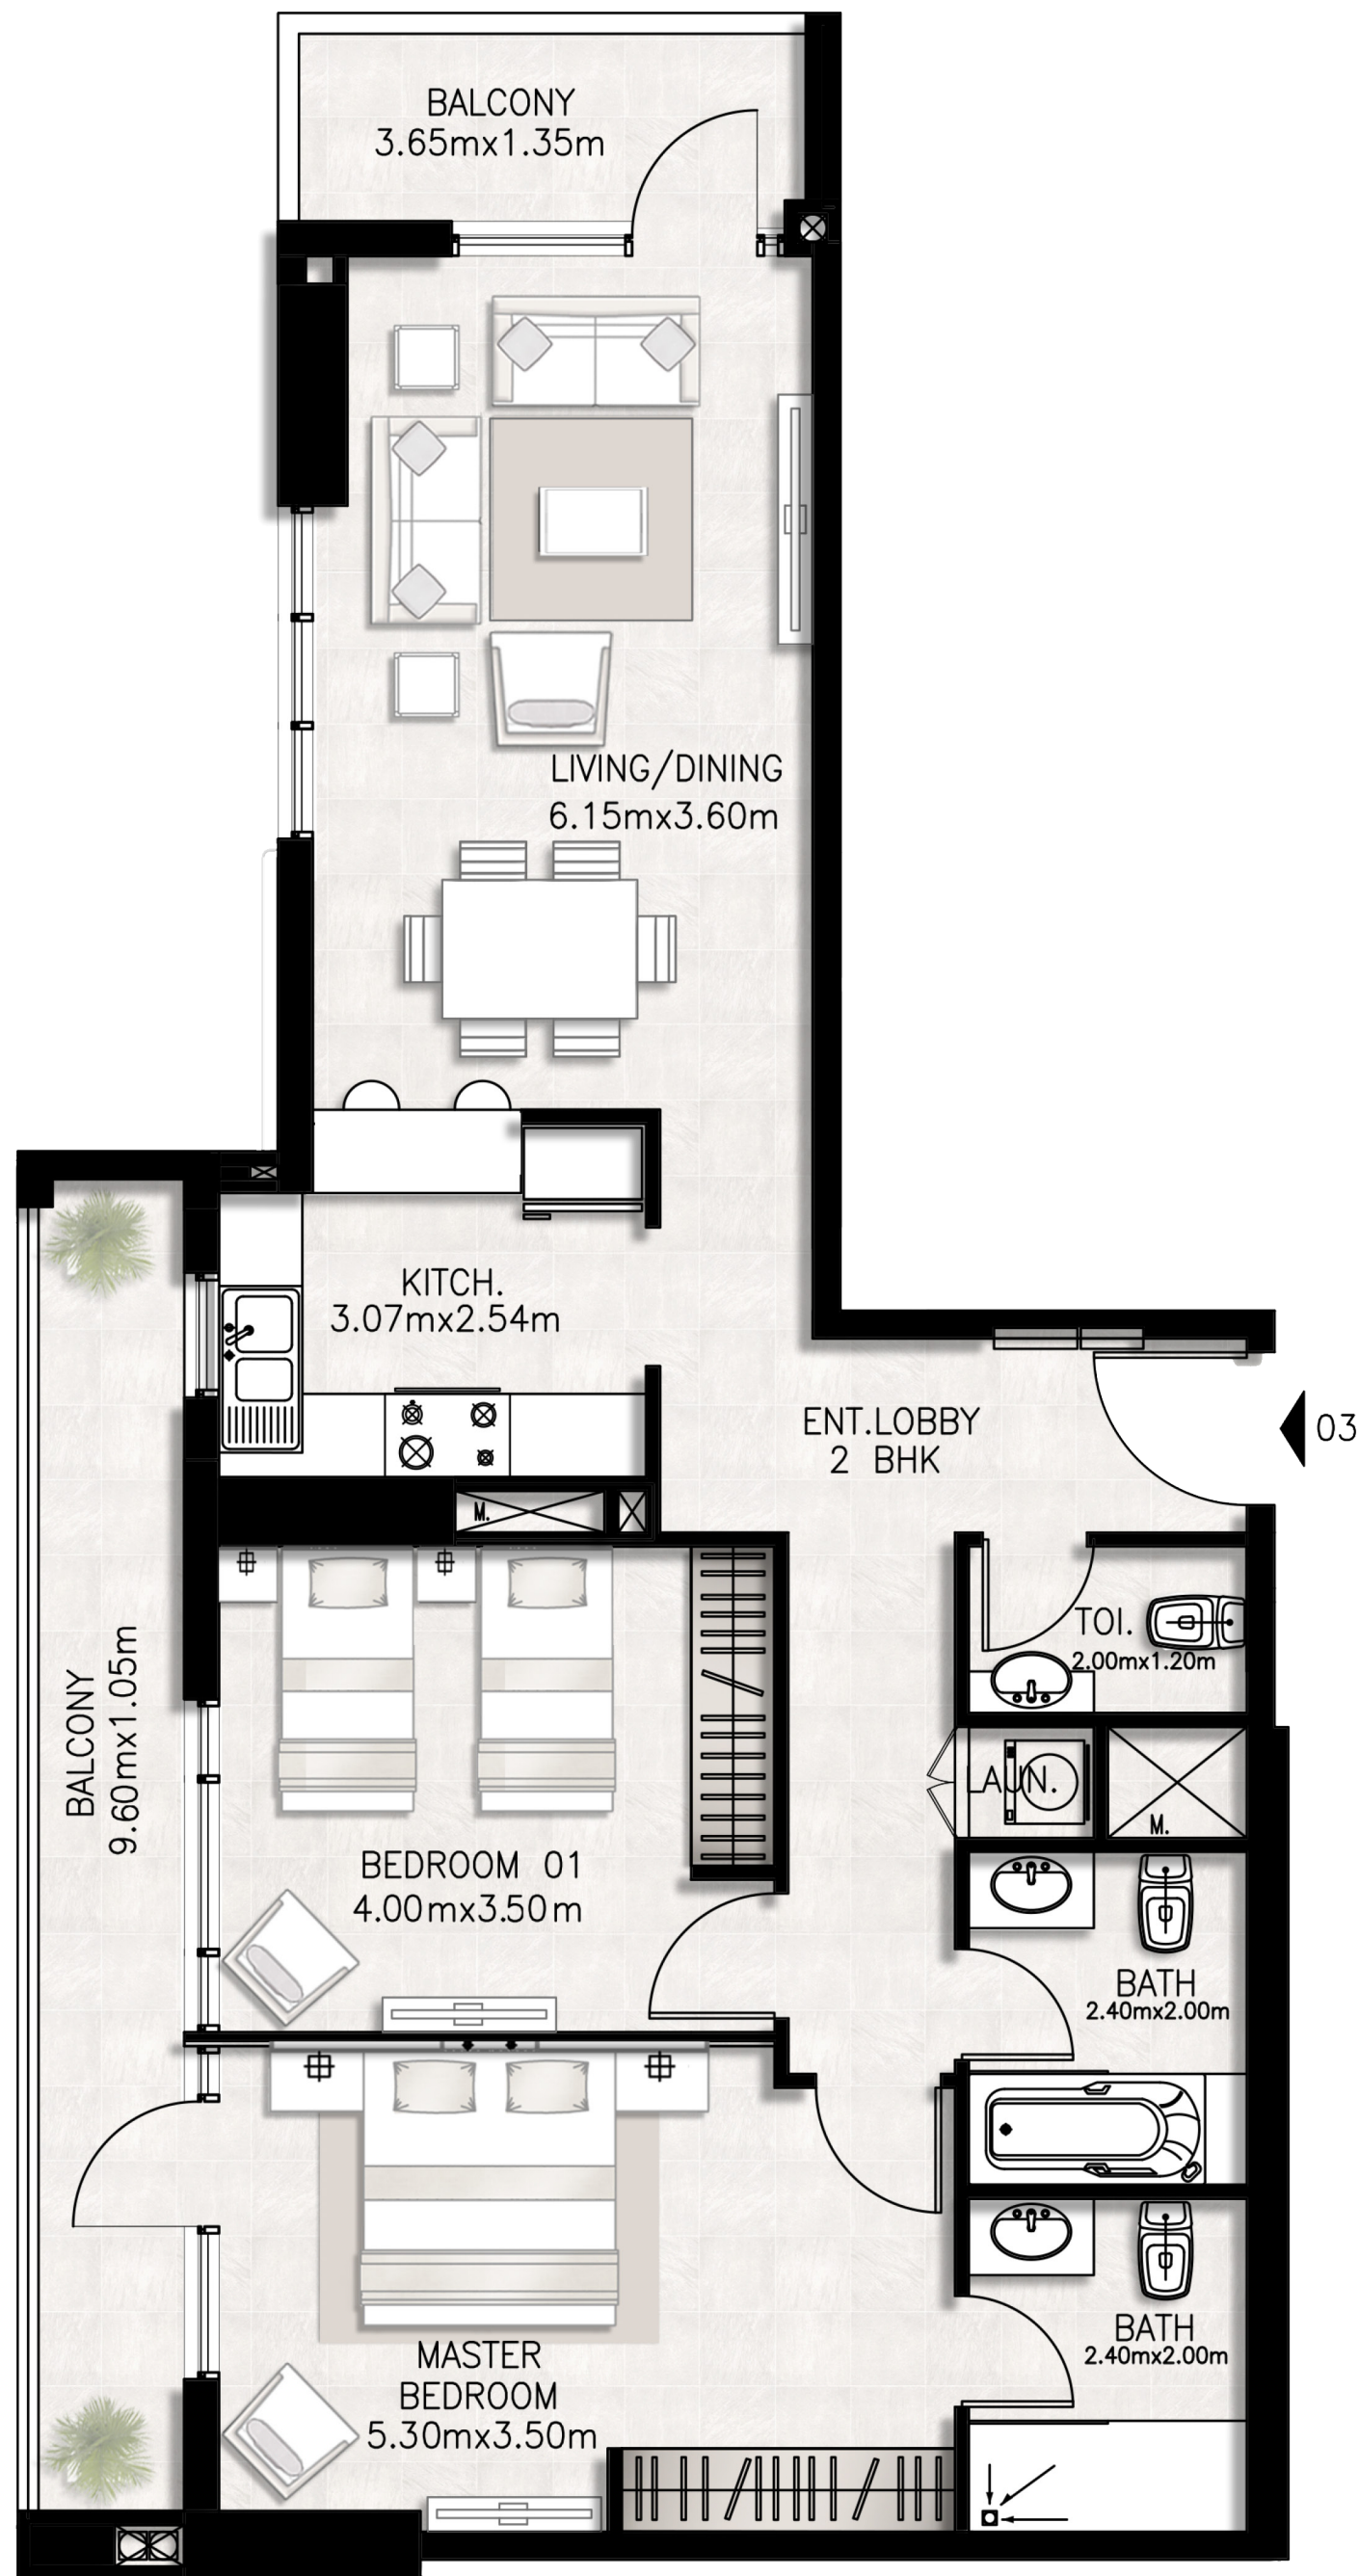

Unit 1403 / Fourteenth floor

BED / BATHS	2 BEDS / 2.5 BATHS
SUITE AREA	95.82 SQM / 1031.4 SQFT
BALCONY AREA	18.29 SQM / 196.9 SQFT
TOTAL AREA	114.11 SQM / 1228.3 SQFT