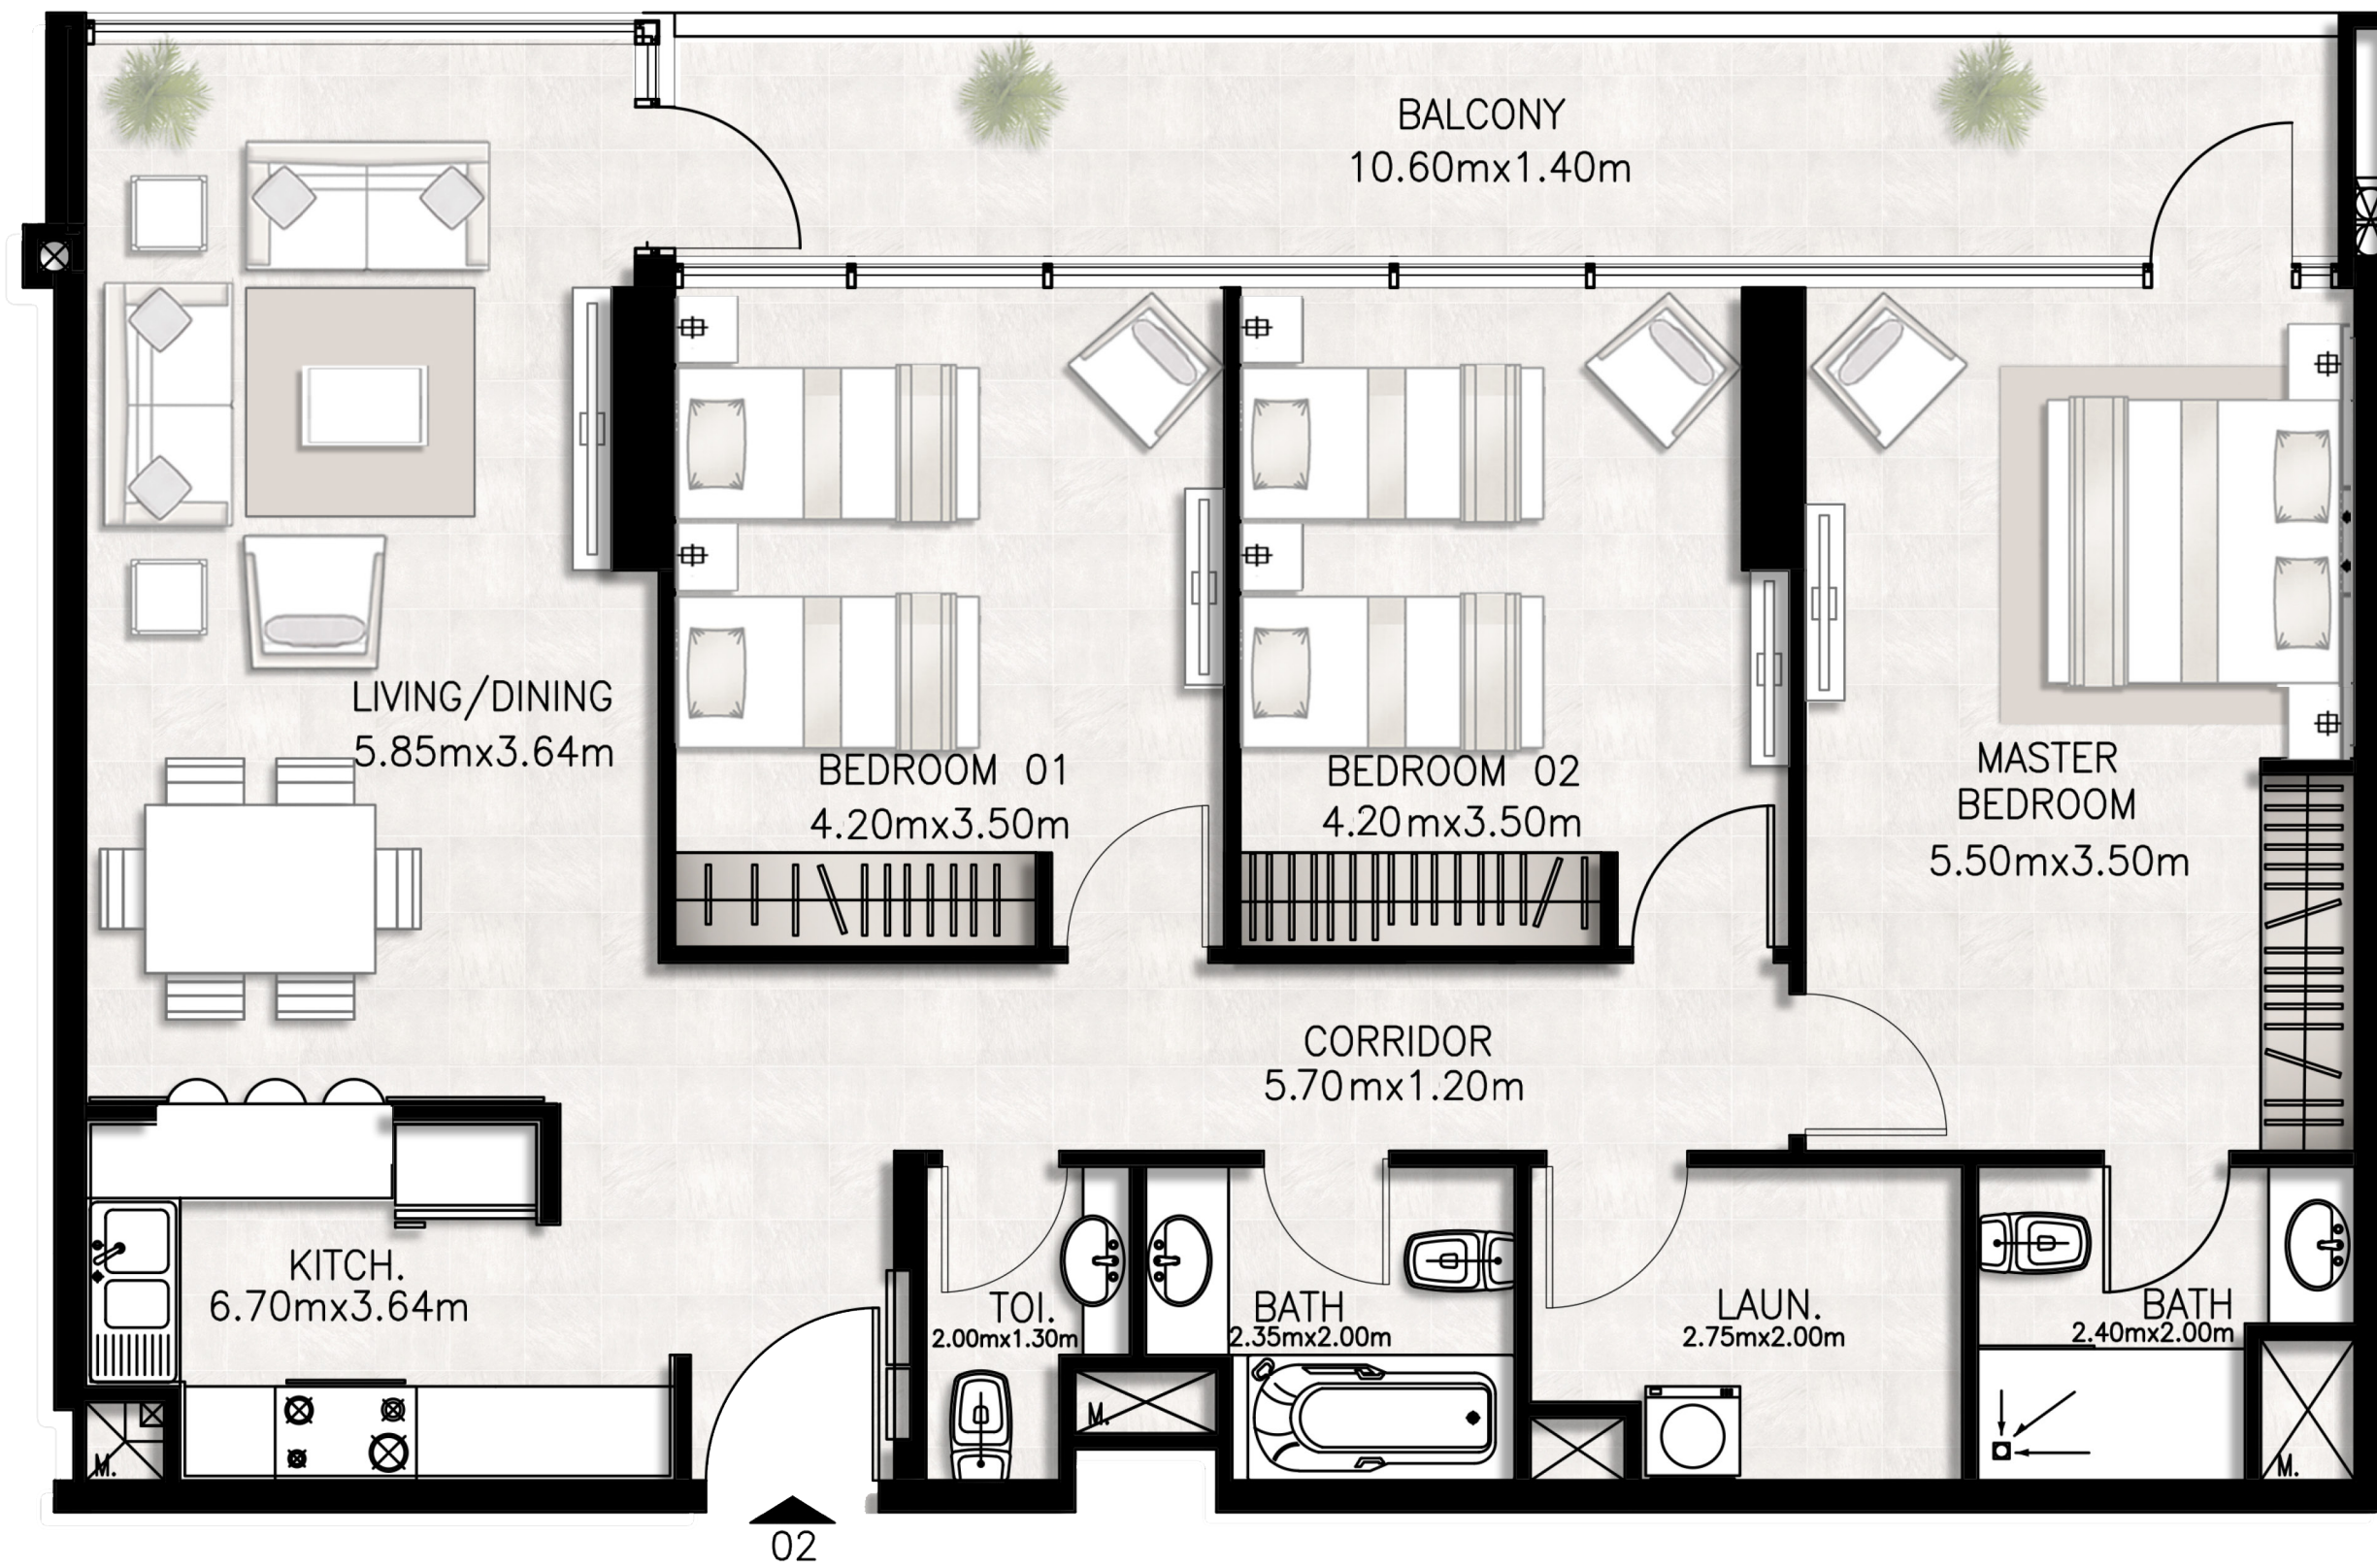

Road 

Eighth Floor
Unit layouts

Unit 801 / Eighth floor

BED / BATHS	2 BEDS / 2.5 BATHS
SUITE AREA	99.26 SQM / 1068.4 SQFT
BALCONY AREA	18.18 SQM / 195.7 SQFT
TOTAL AREA	117.44 SQM / 1264.1 SQFT

Unit 802 / Eighth floor