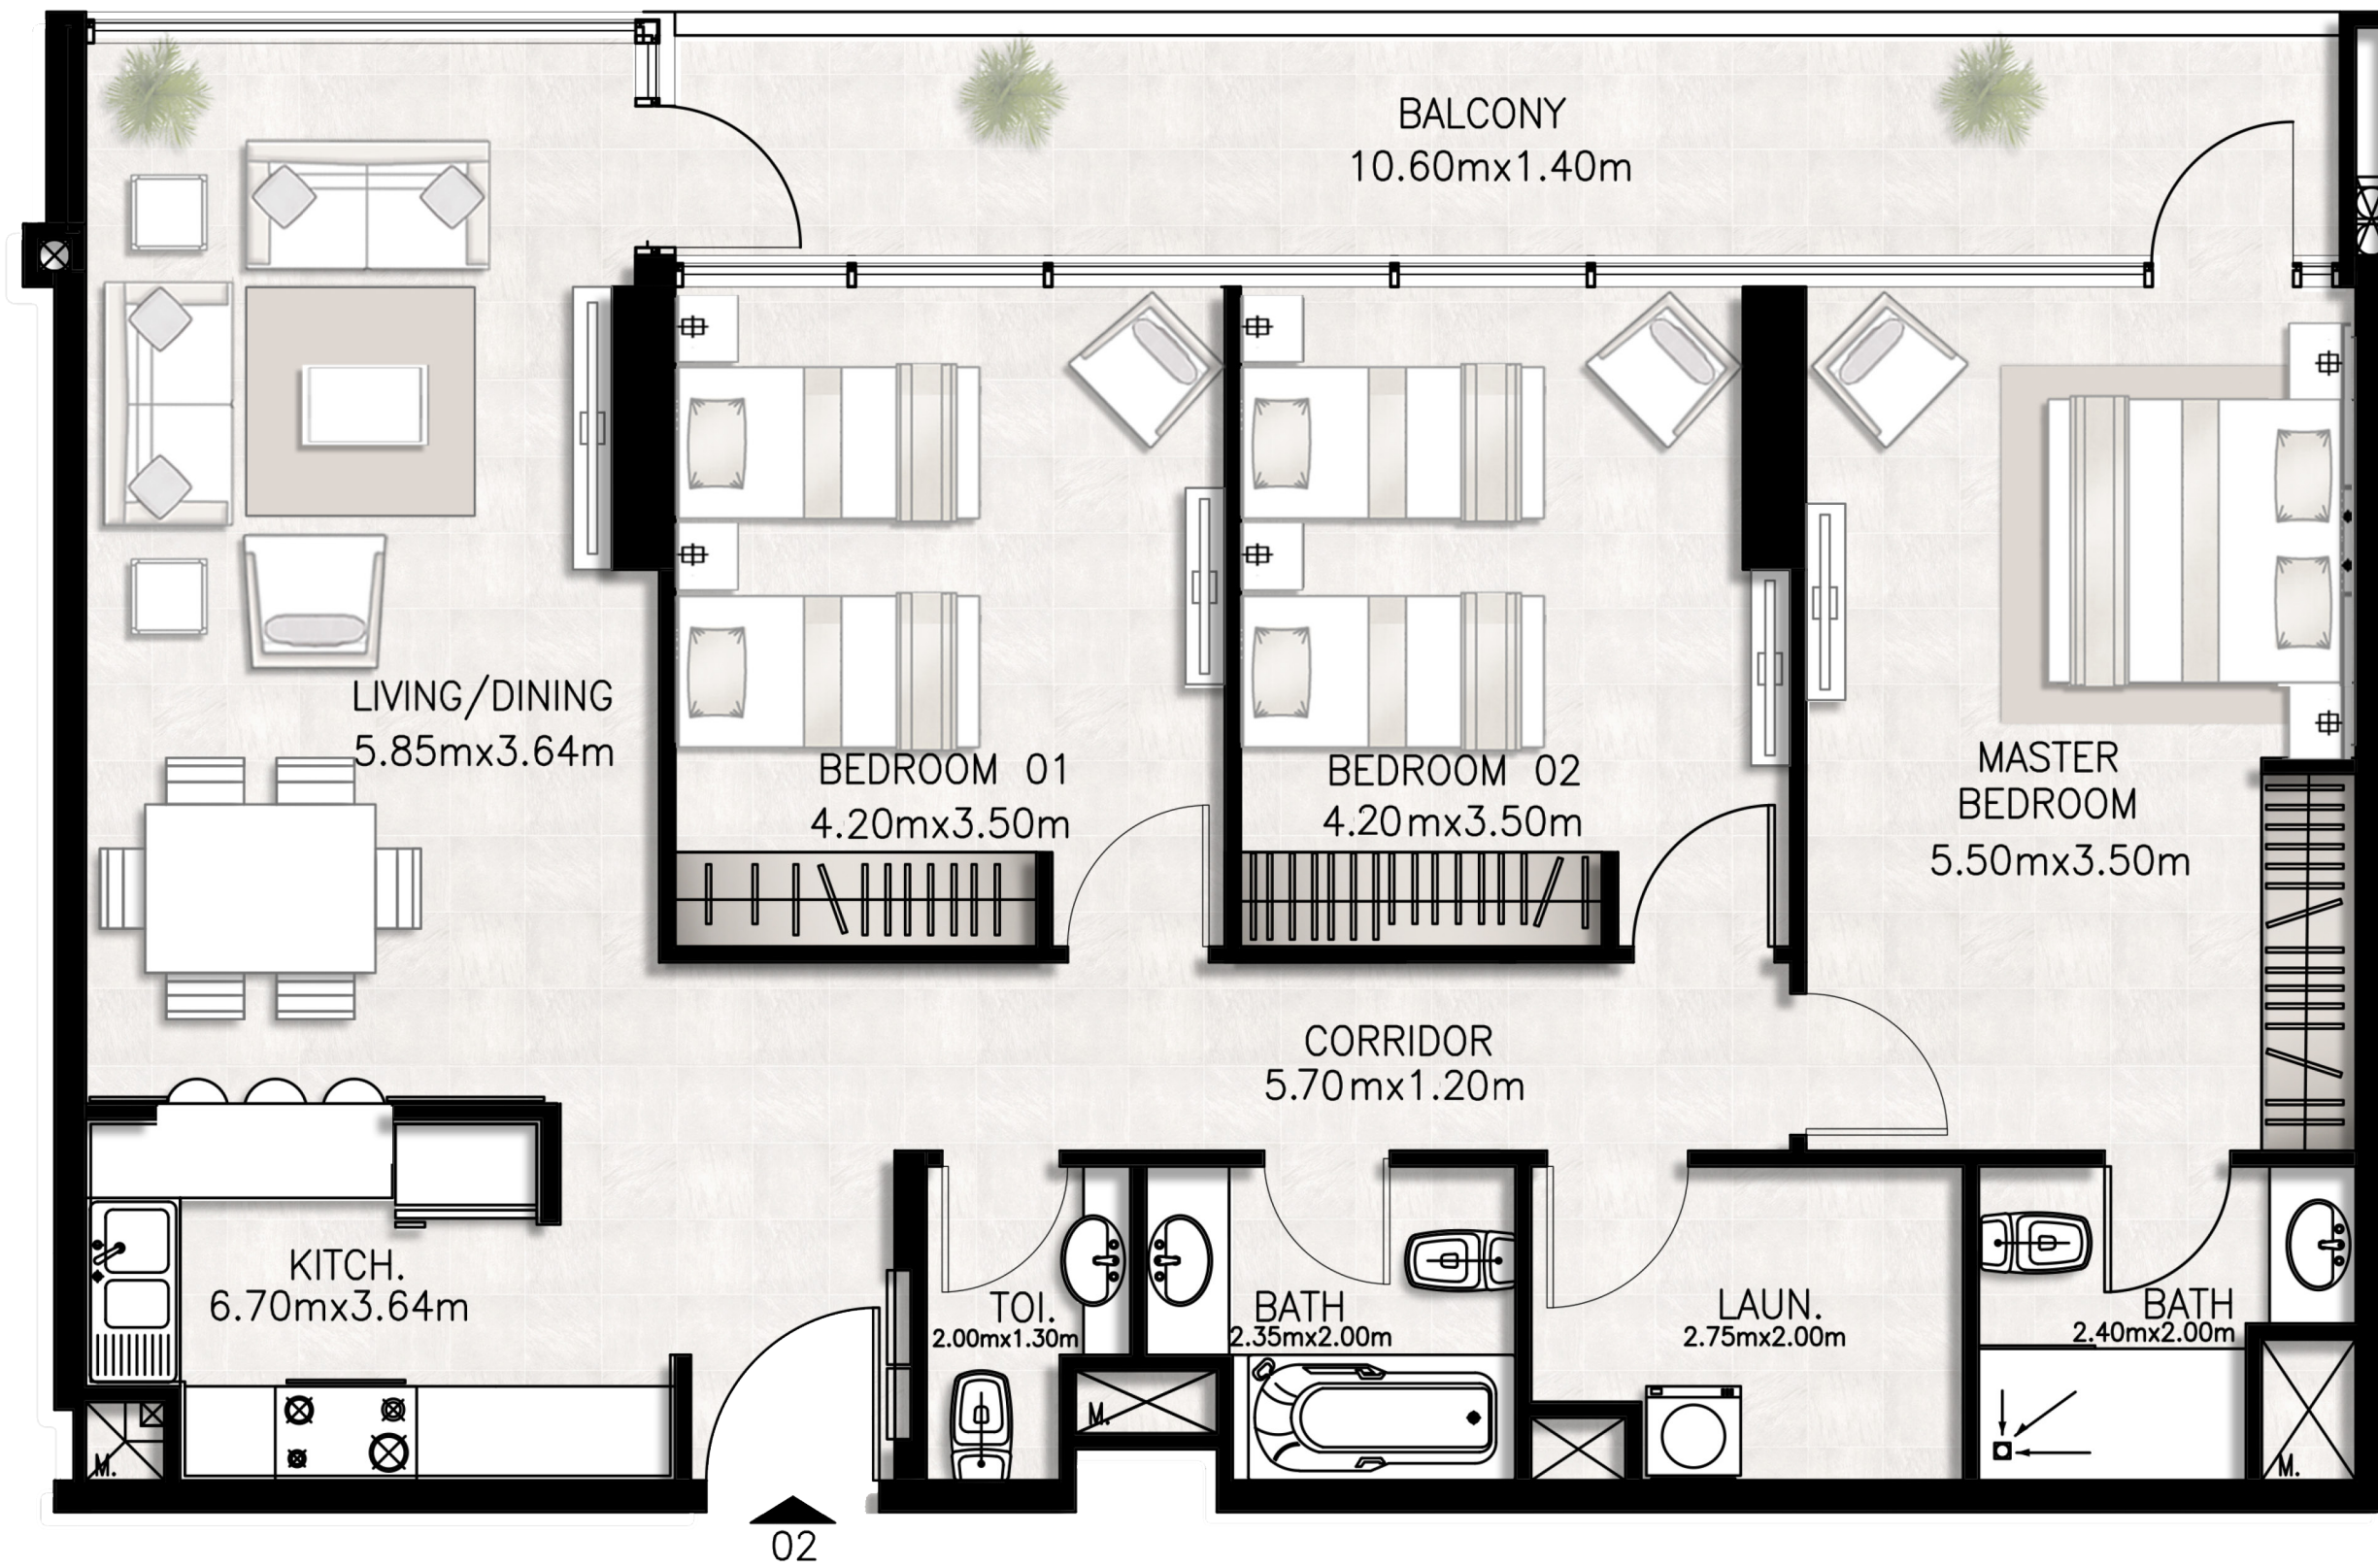

Road 

Tenth Floor

Unit layouts

Unit 1001 / Tenth floor

BED / BATHS	2 BEDS / 2.5 BATHS
SUITE AREA	99.26 SQM / 1068.4 SQFT
BALCONY AREA	18.18 SQM / 195.7 SQFT
TOTAL AREA	117.44 SQM / 1264.1 SQFT

Unit 1002 / Tenth floor