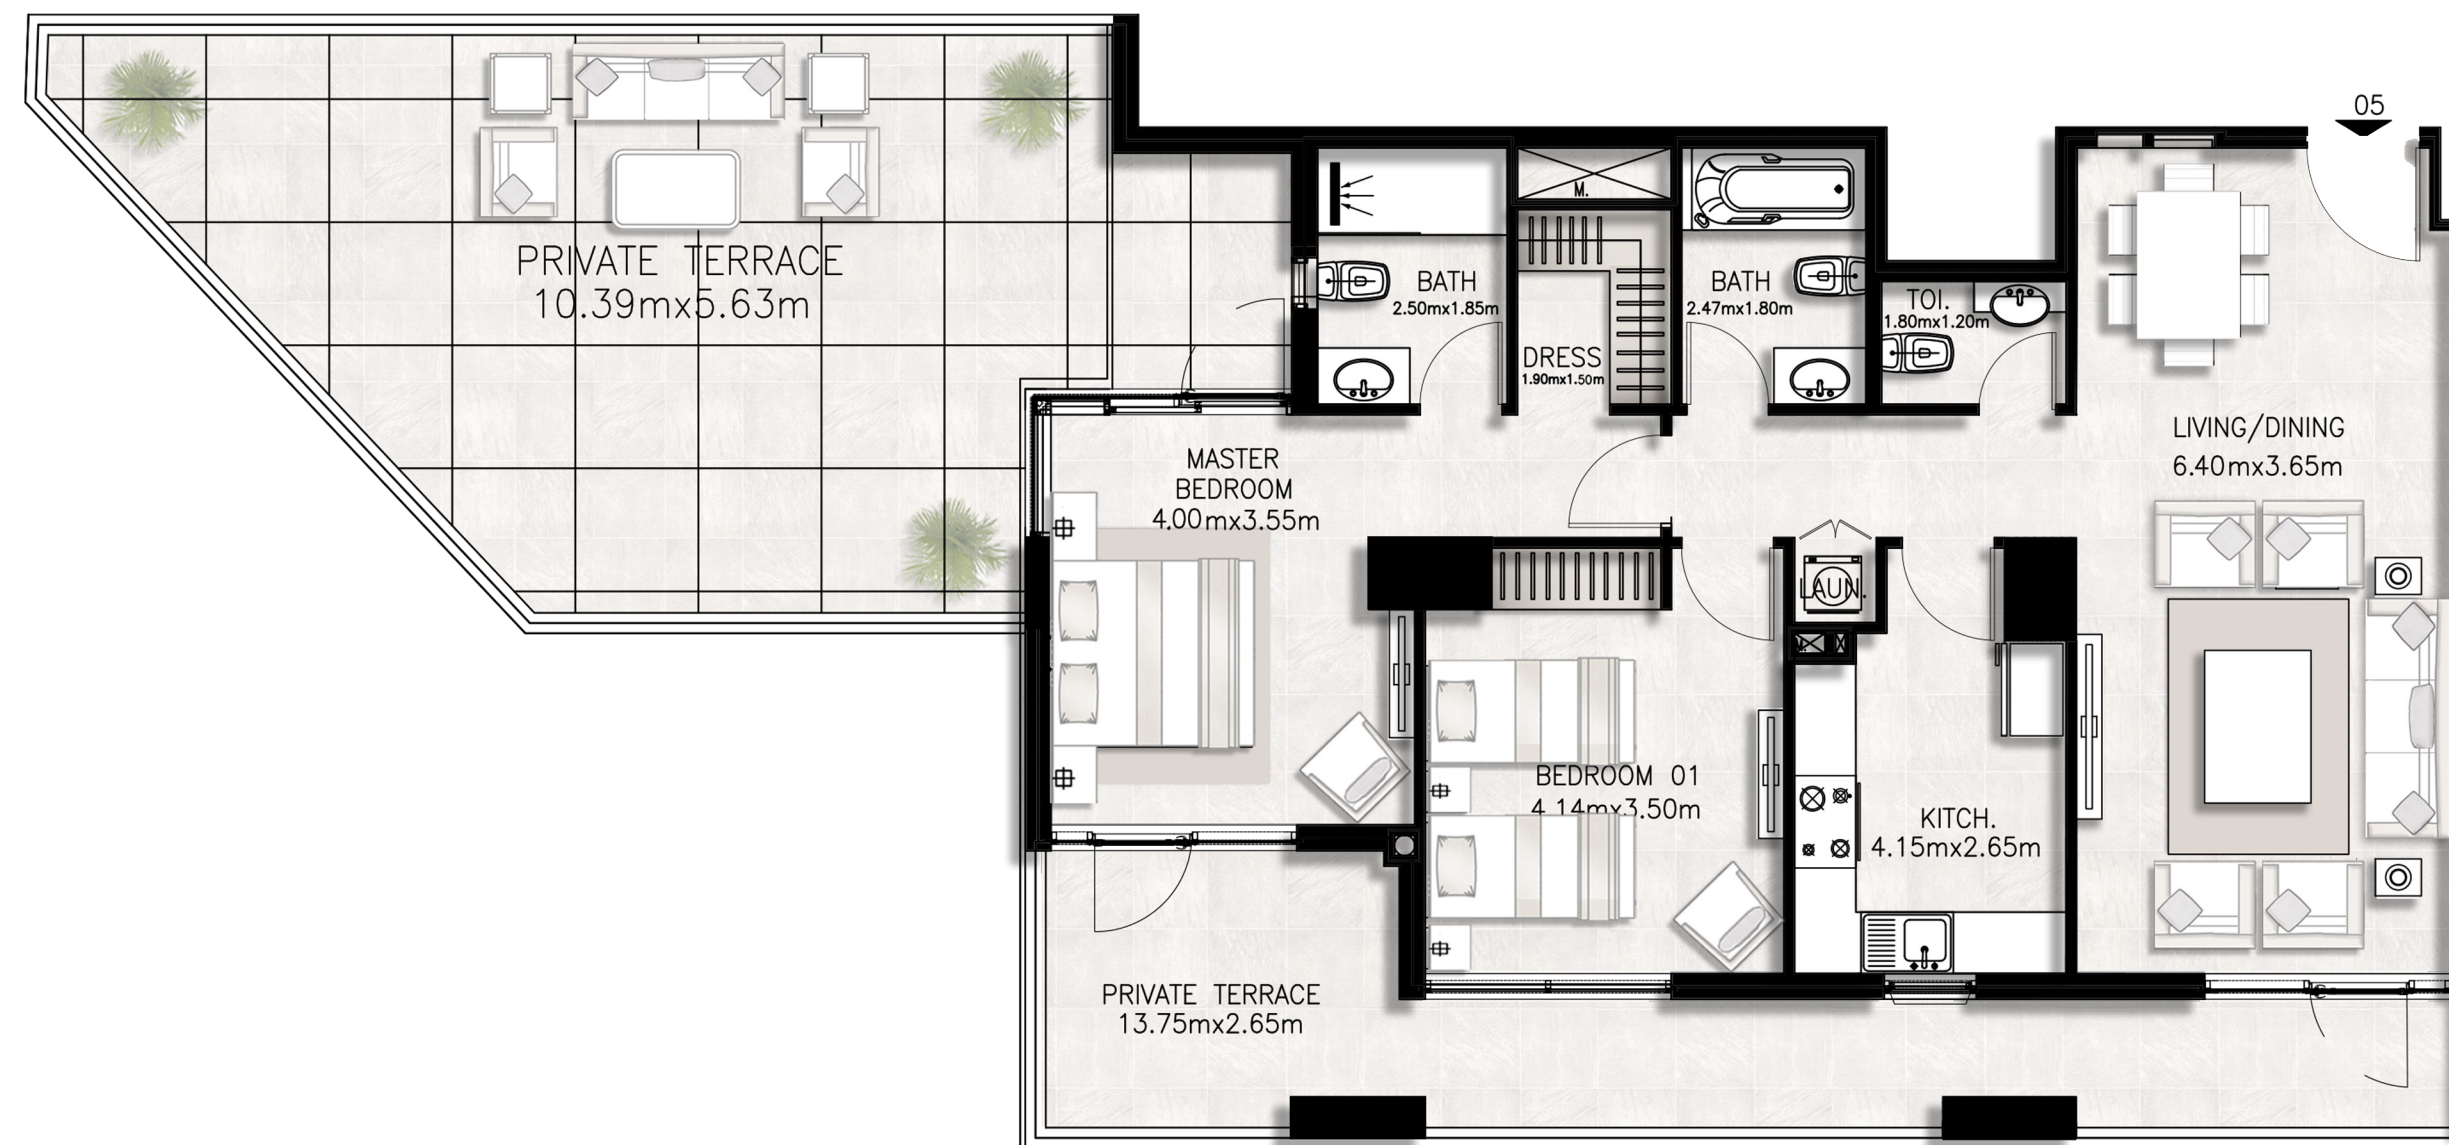

Unit 105 / First floor