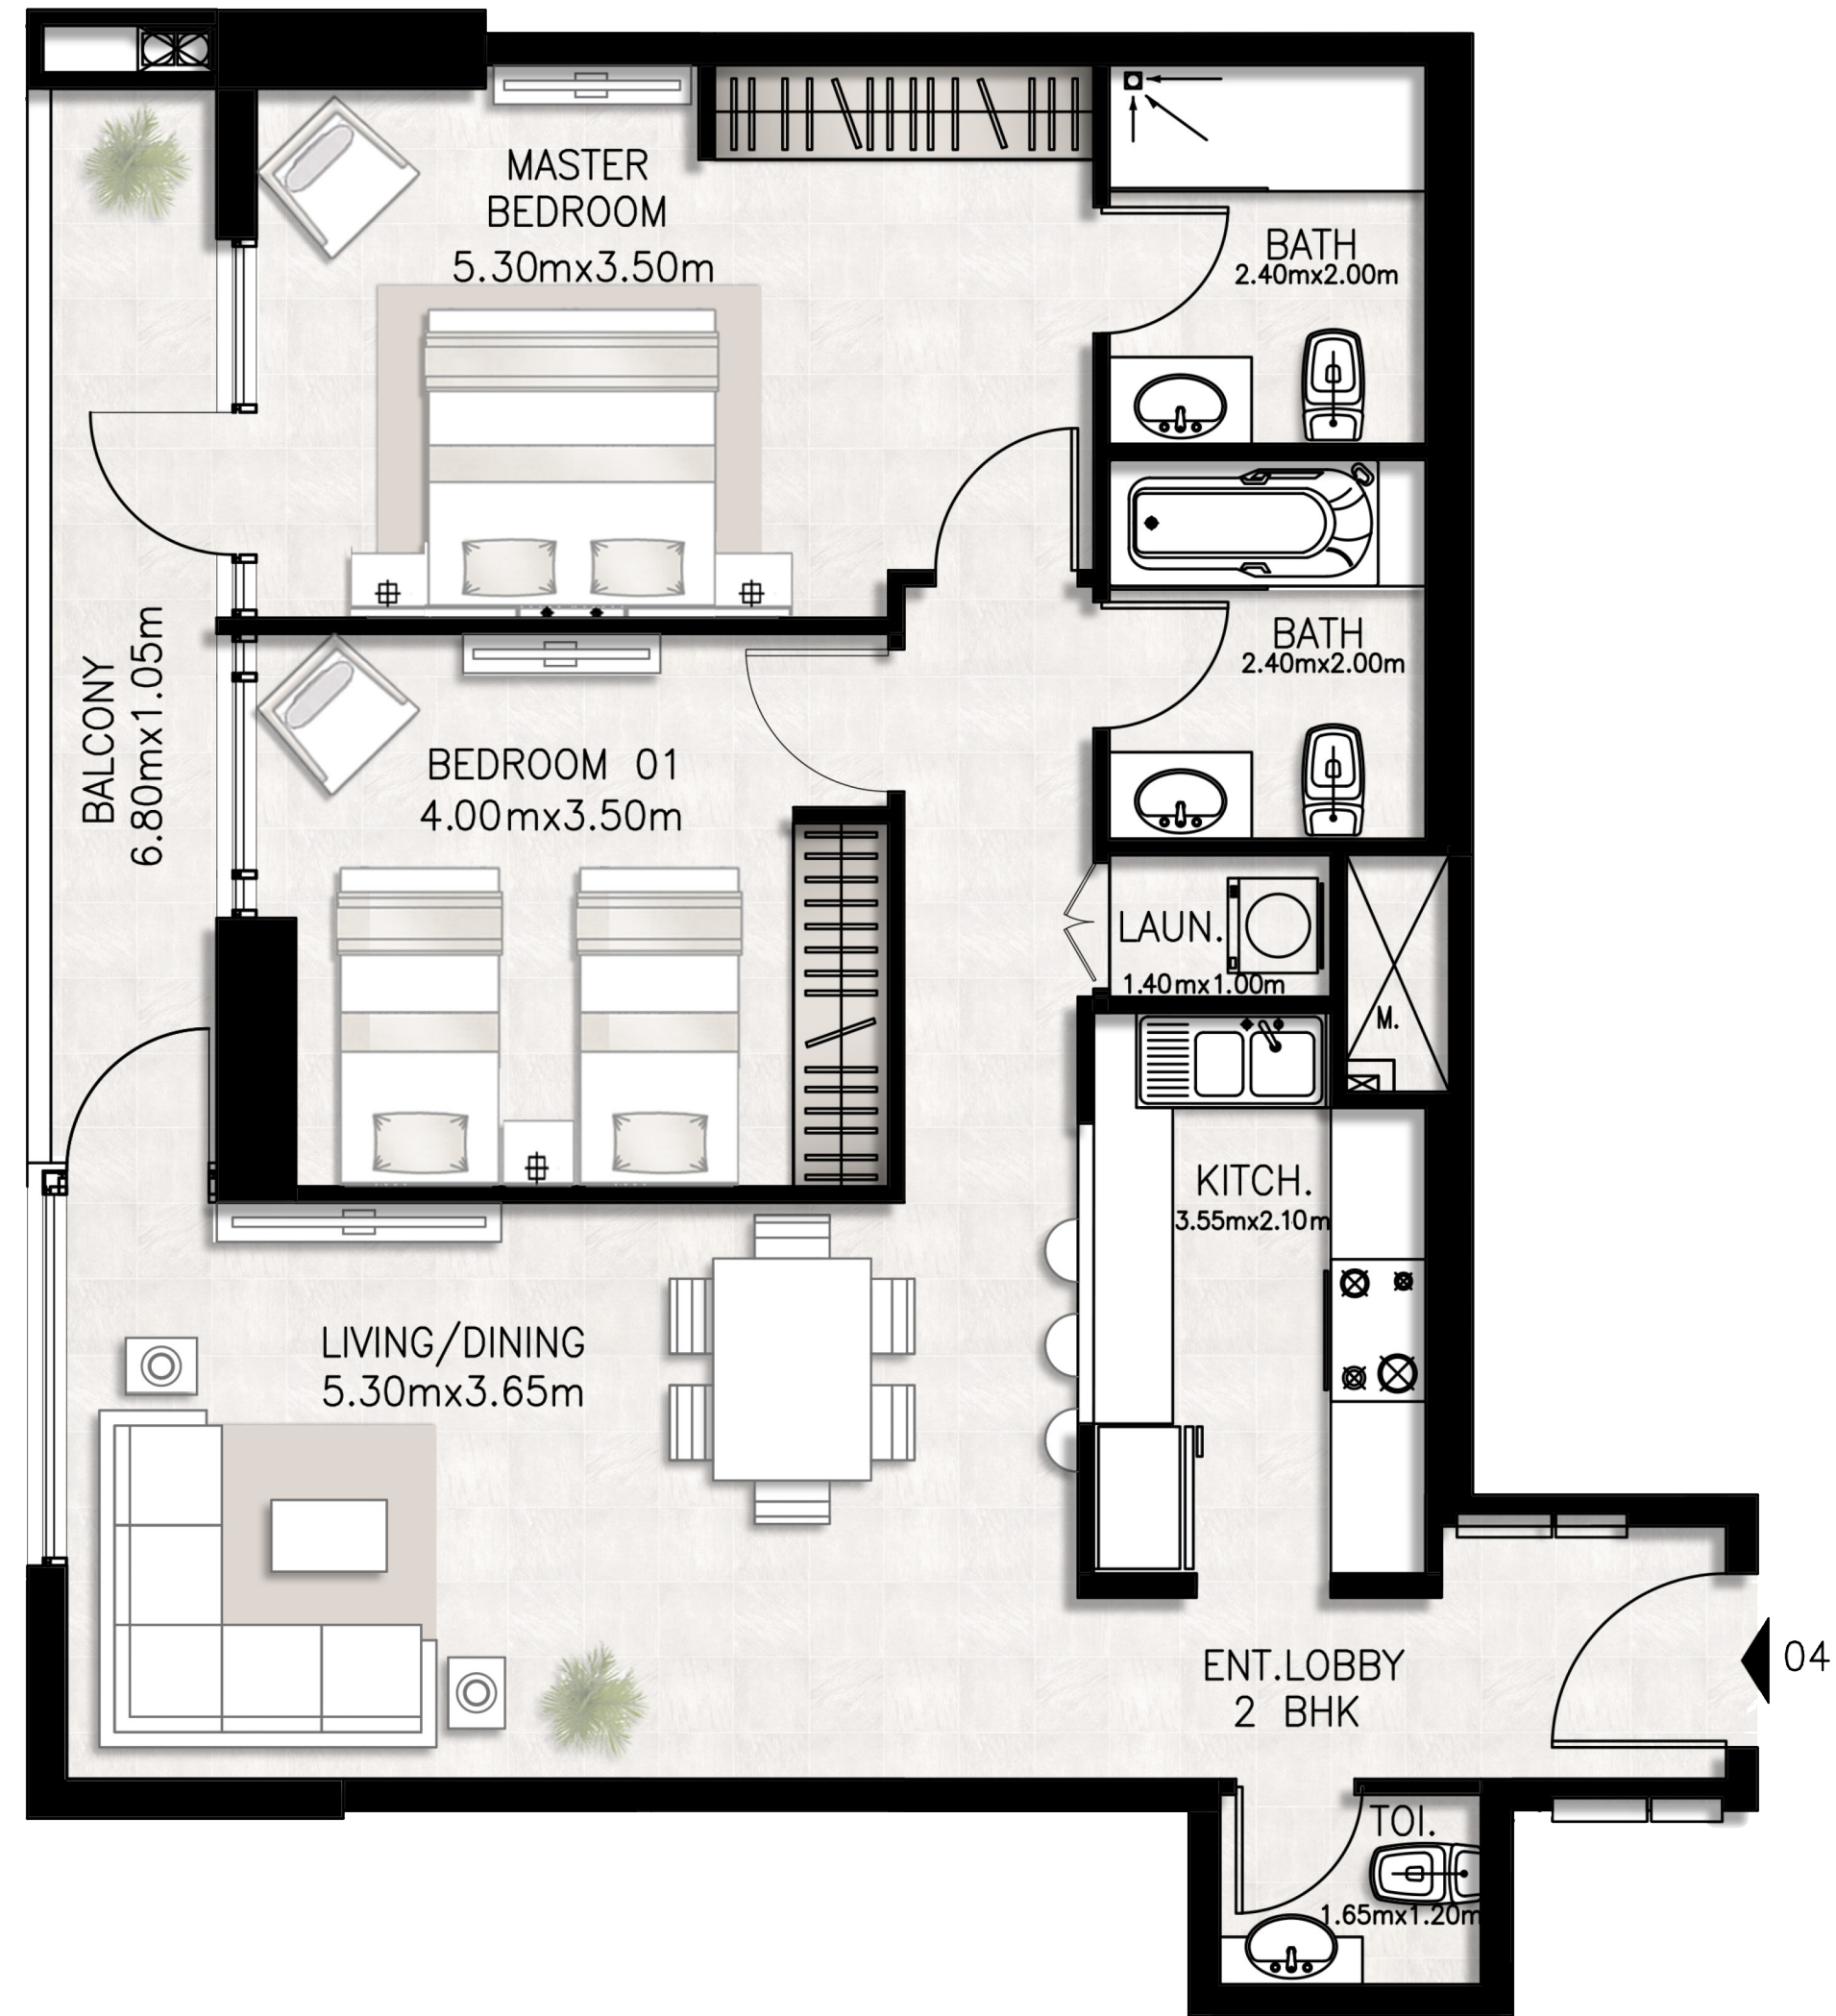

BED / BATHS	3 BEDS / 2.5 BATHS
SUITE AREA	117.61 SQM / 1265.9 SQFT
BALCONY AREA	17.01 SQM / 183.1 SQFT
TOTAL AREA	134.62 SQM / 1449.0 SQFT

Unit 1803 / Eighteenth floor

BED / BATHS	2 BEDS / 2.5 BATHS
SUITE AREA	95.82 SQM / 1031.4 SQFT
BALCONY AREA	18.29 SQM / 197.2 SQFT
TOTAL AREA	114.11 SQM / 1228.6 SQFT