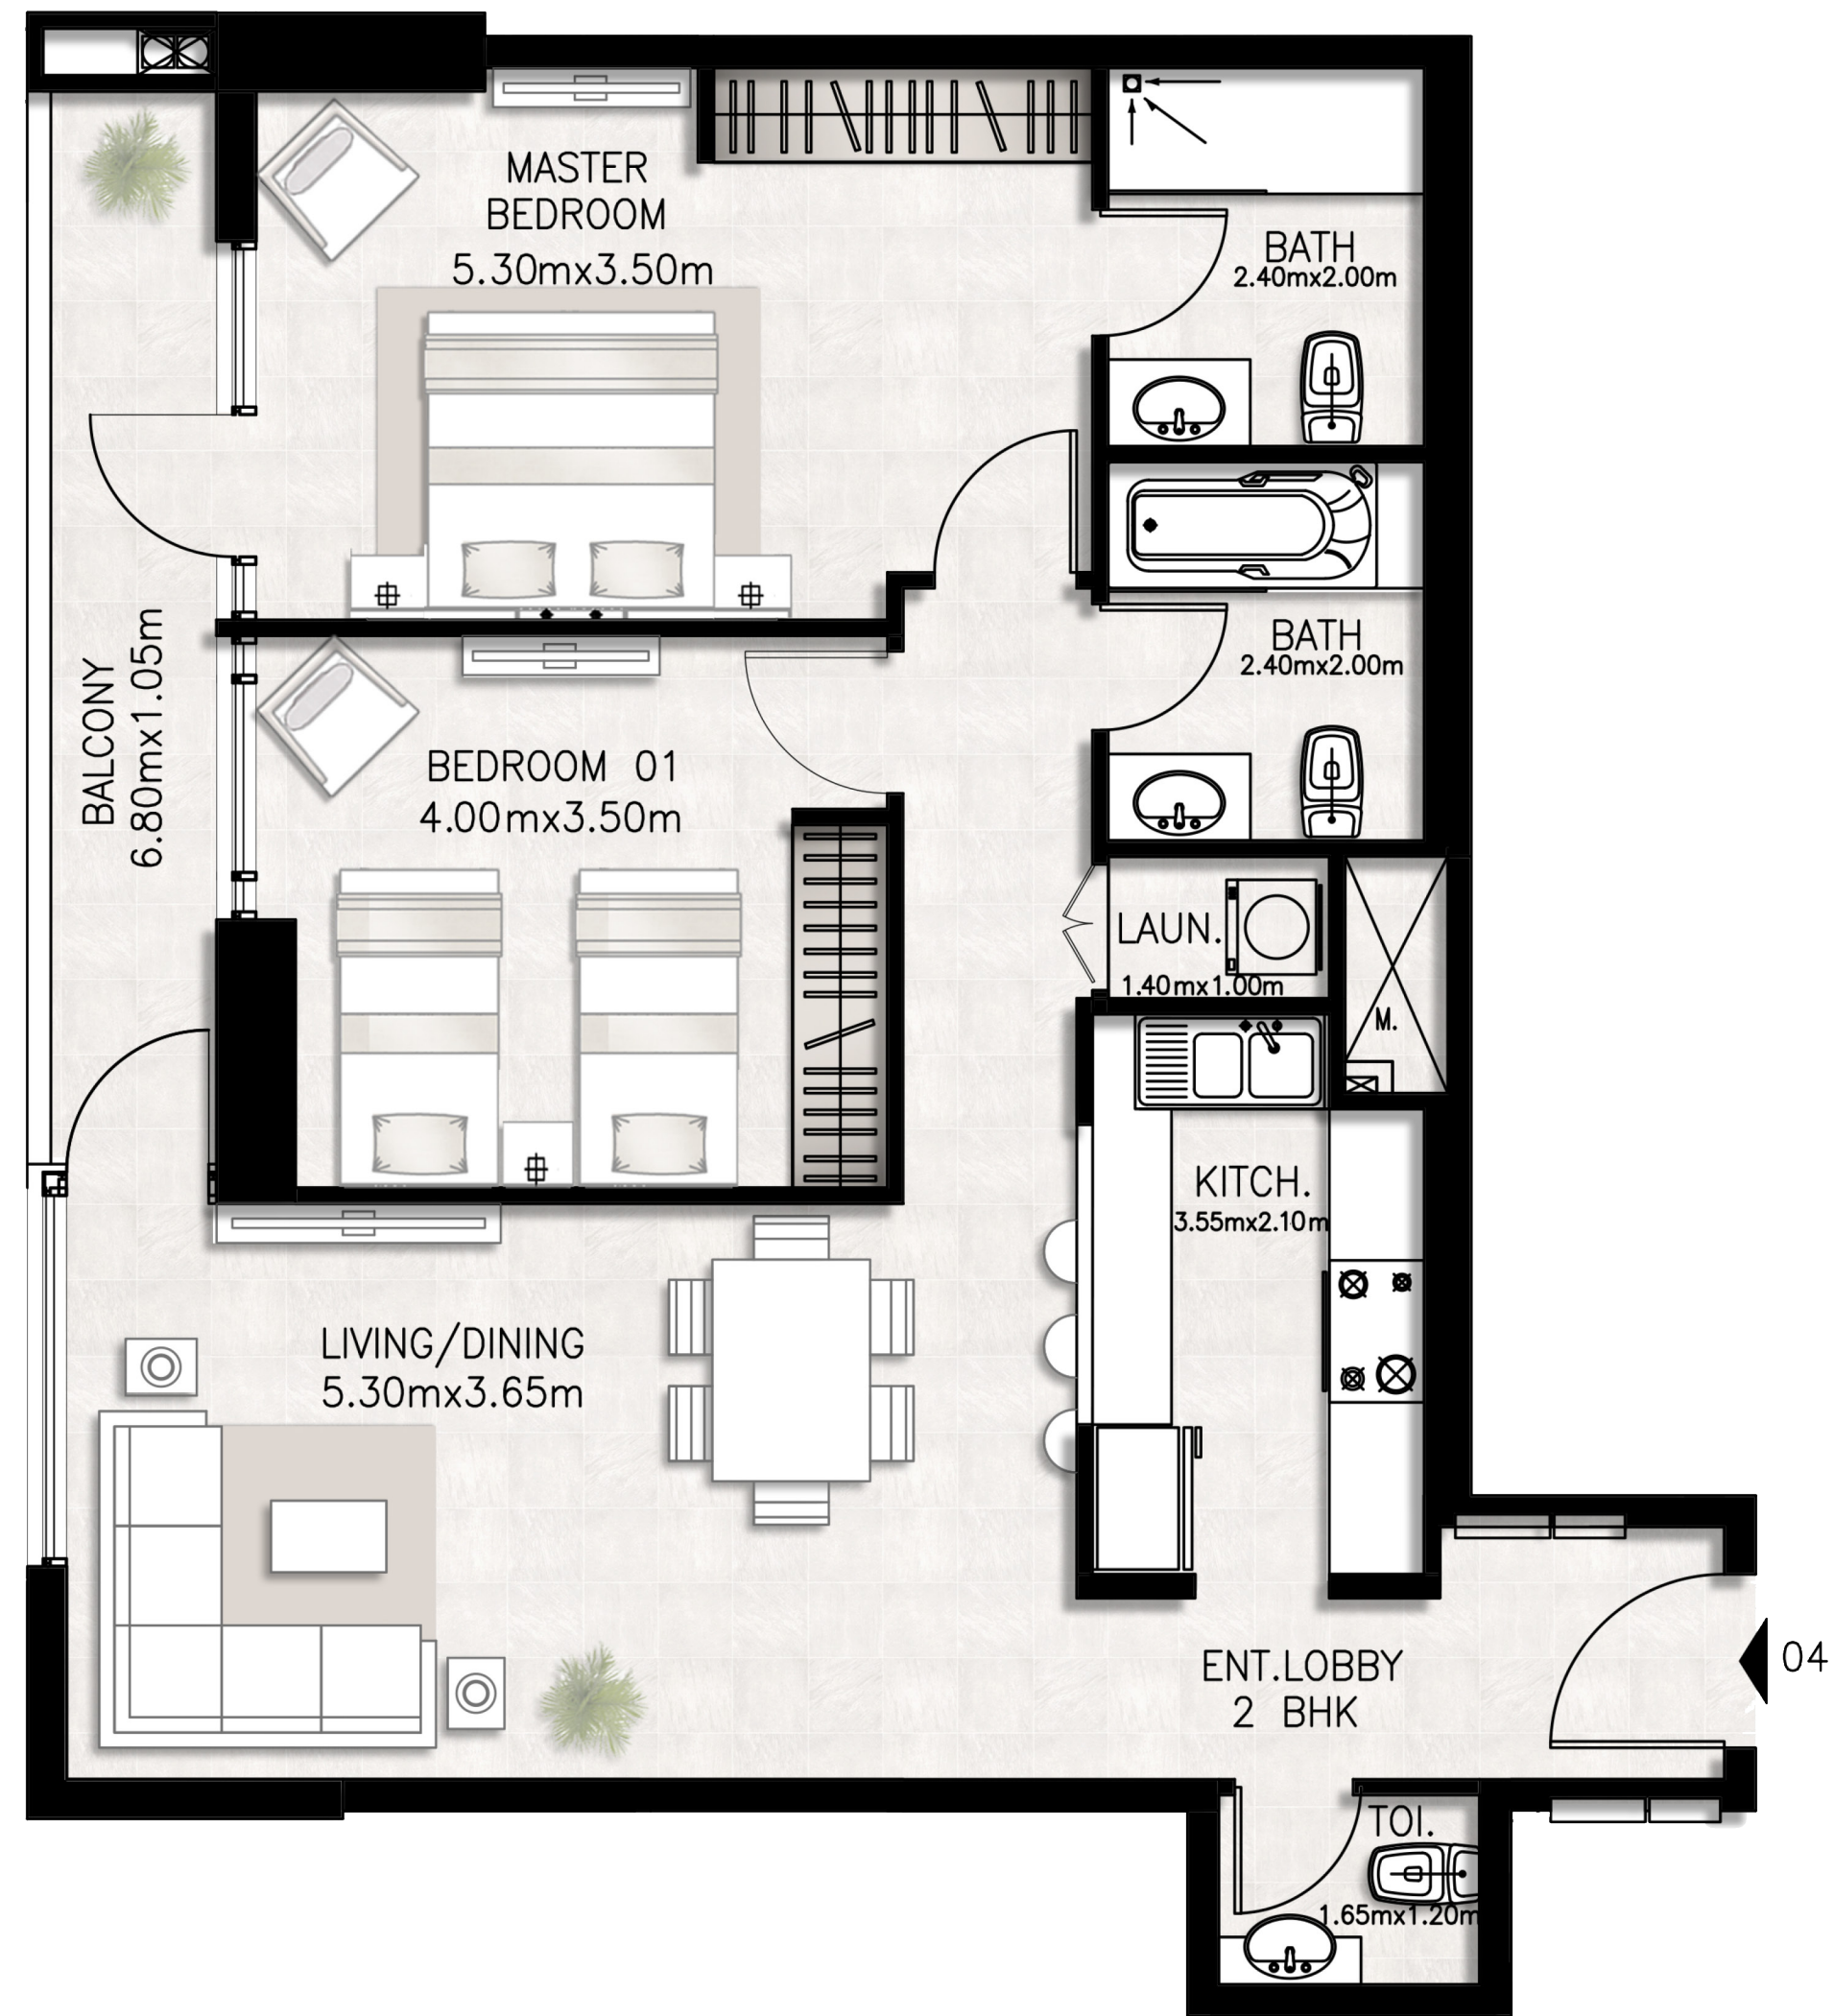

BED / BATHS	3 BEDS / 2.5 BATHS
SUITE AREA	117.61 SQM / 1265.9 SQFT
BALCONY AREA	17.01 SQM / 183.1 SQFT
TOTAL AREA	134.62 SQM / 1449.0 SQFT

Unit 603 / Sixth floor

BED / BATHS	2 BEDS / 2.5 BATHS
SUITE AREA	95.82 SQM / 1031.4 SQFT
BALCONY AREA	18.29 SQM / 196.9 SQFT
TOTAL AREA	114.11 SQM / 1228.3 SQFT