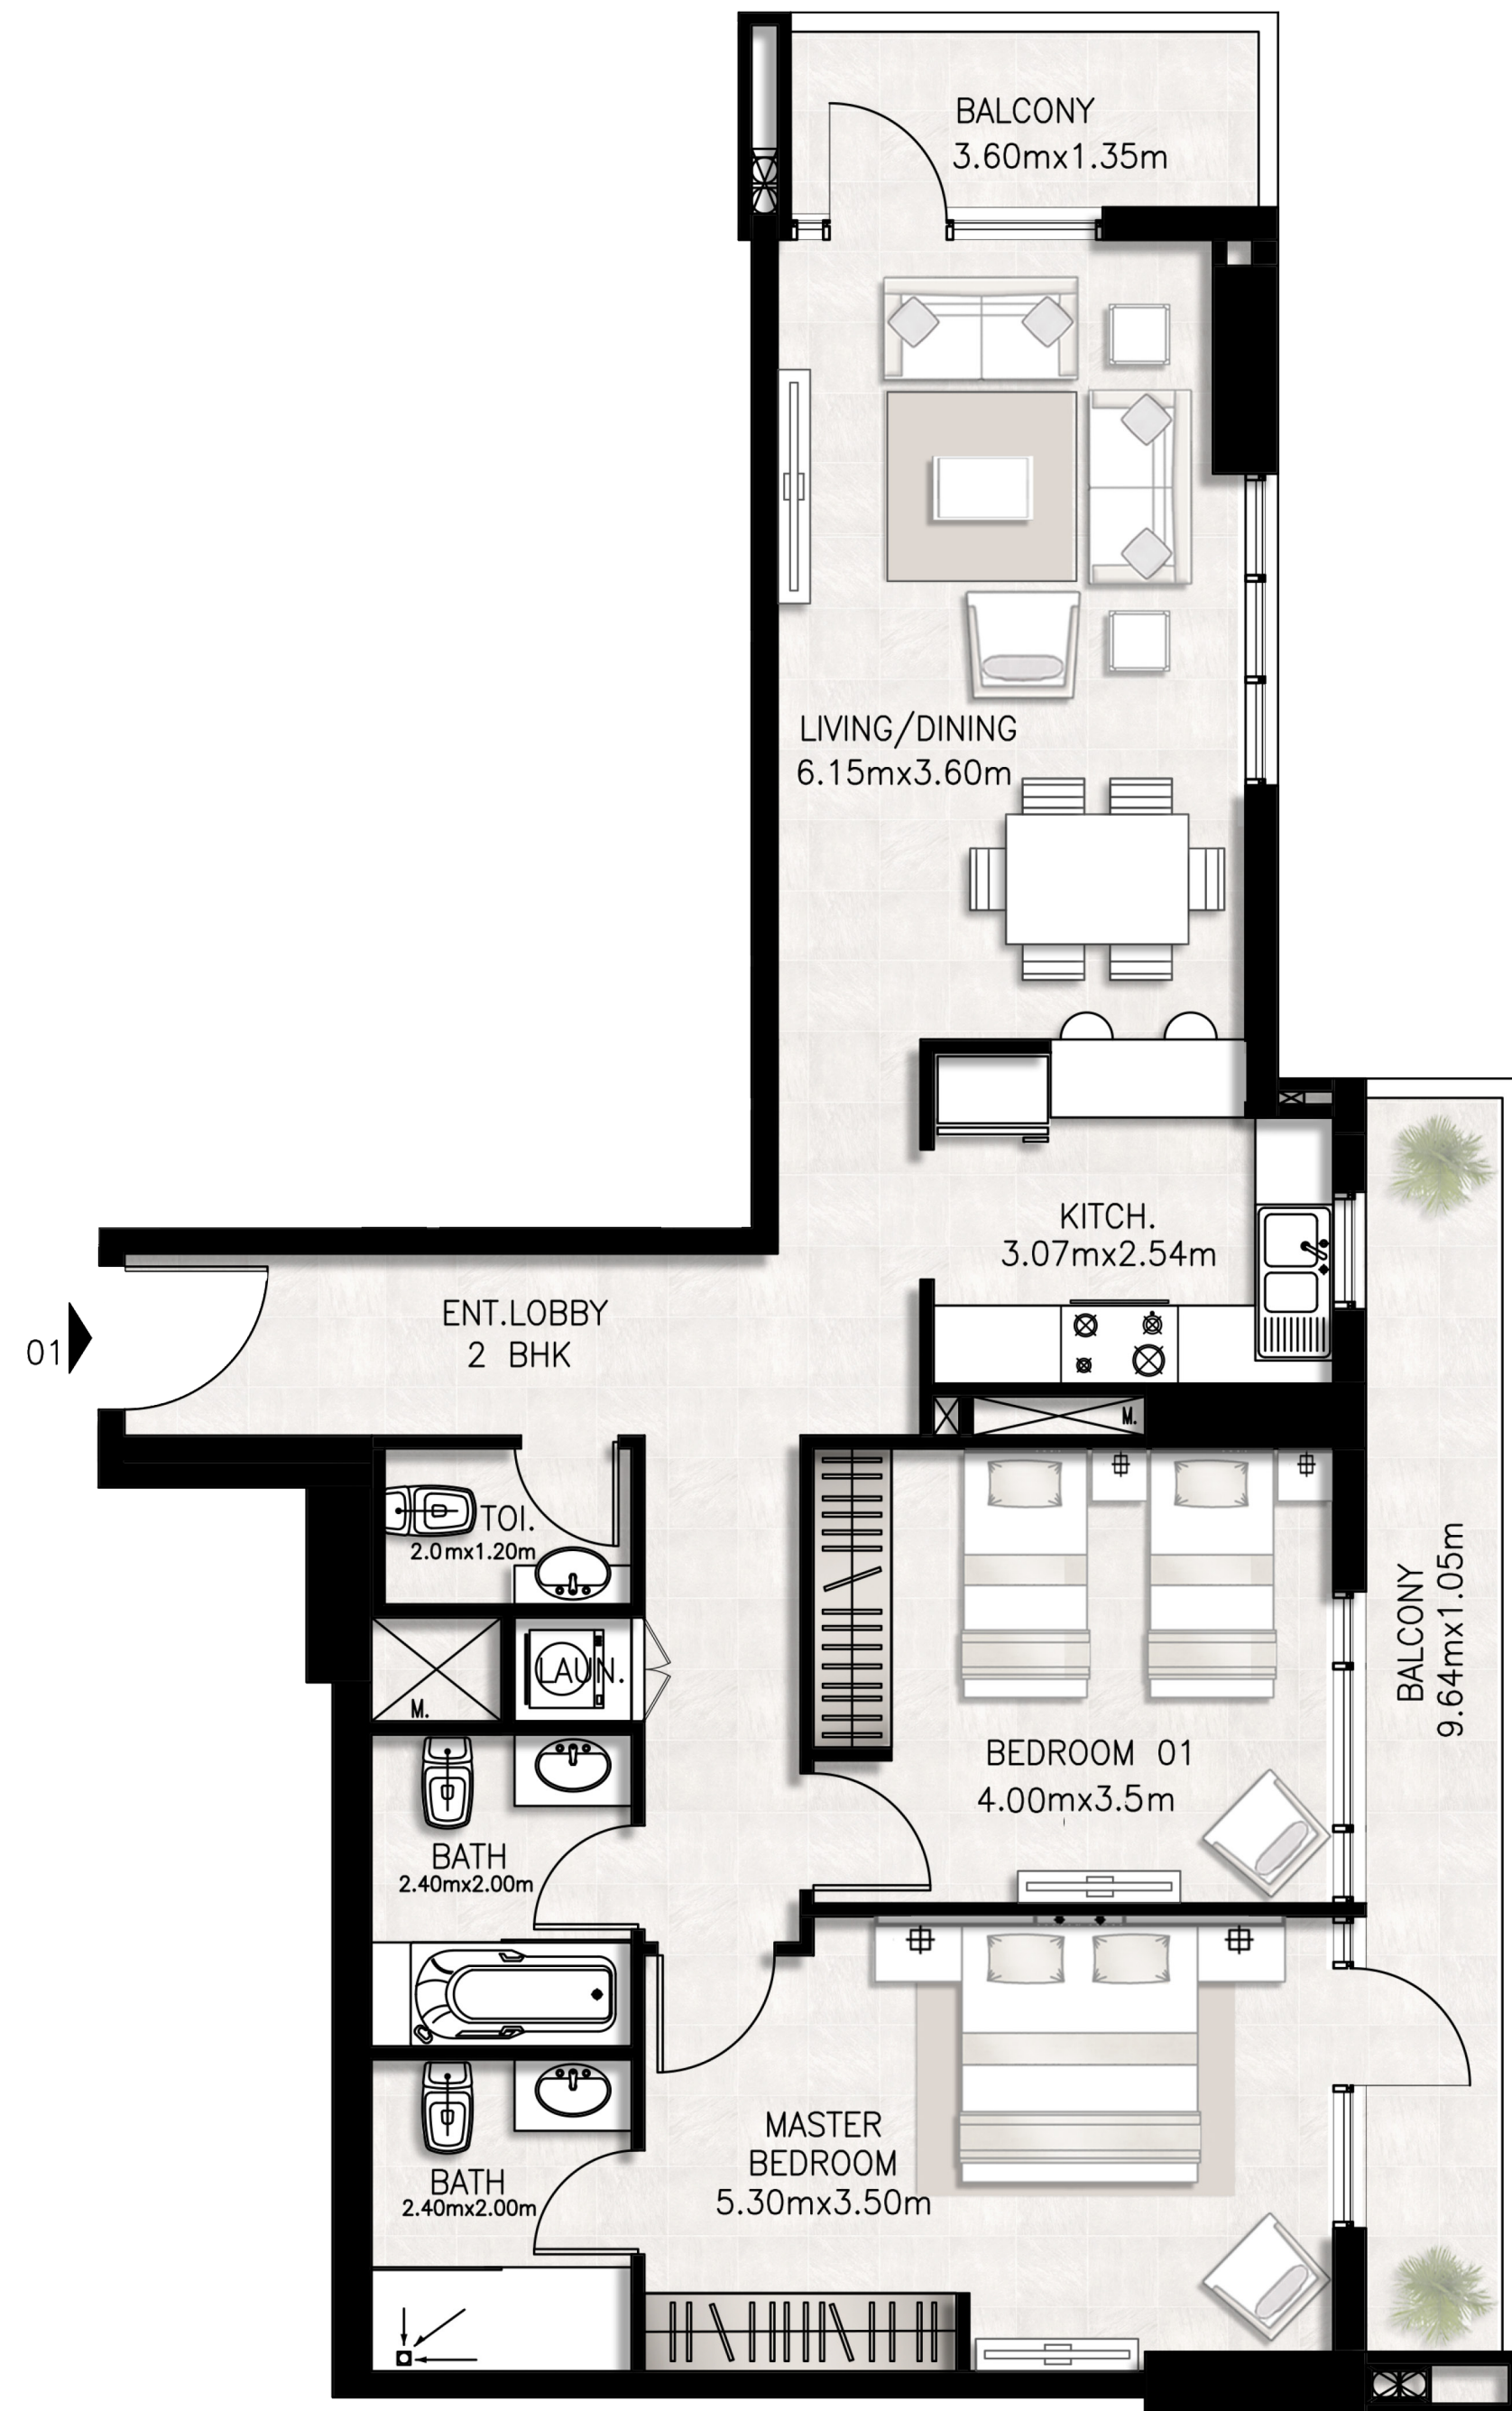

Road 

Seventeenth Floor

Unit layouts

Unit 1701 / Seventeenth floor

BED / BATHS	2 BEDS / 2.5 BATHS
SUITE AREA	99.26 SQM / 1068.4 SQFT
BALCONY AREA	18.18 SQM / 195.7 SQFT
TOTAL AREA	117.44 SQM / 1264.1 SQFT