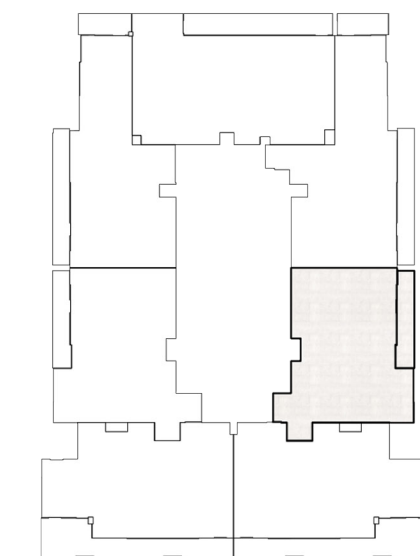

Unit 1806 / Eighteenth floor

BED / BATHS	2 BEDS / 2.5 BATHS
SUITE AREA	98.70 SQM / 1062.4 SQFT
BALCONY AREA	24.51 SQM / 263.8 SQFT
TOTAL AREA	123.21 SQM / 1326.2 SQFT

Unit 1807 / Eighteenth floor

BED / BATHS	2 BEDS / 2.5 BATHS
SUITE AREA	93.12 SQM / 1002.3 SQFT
BALCONY AREA	9.04 SQM / 97.3 SQFT
TOTAL AREA	102.16 SQM / 1099.6 SQFT