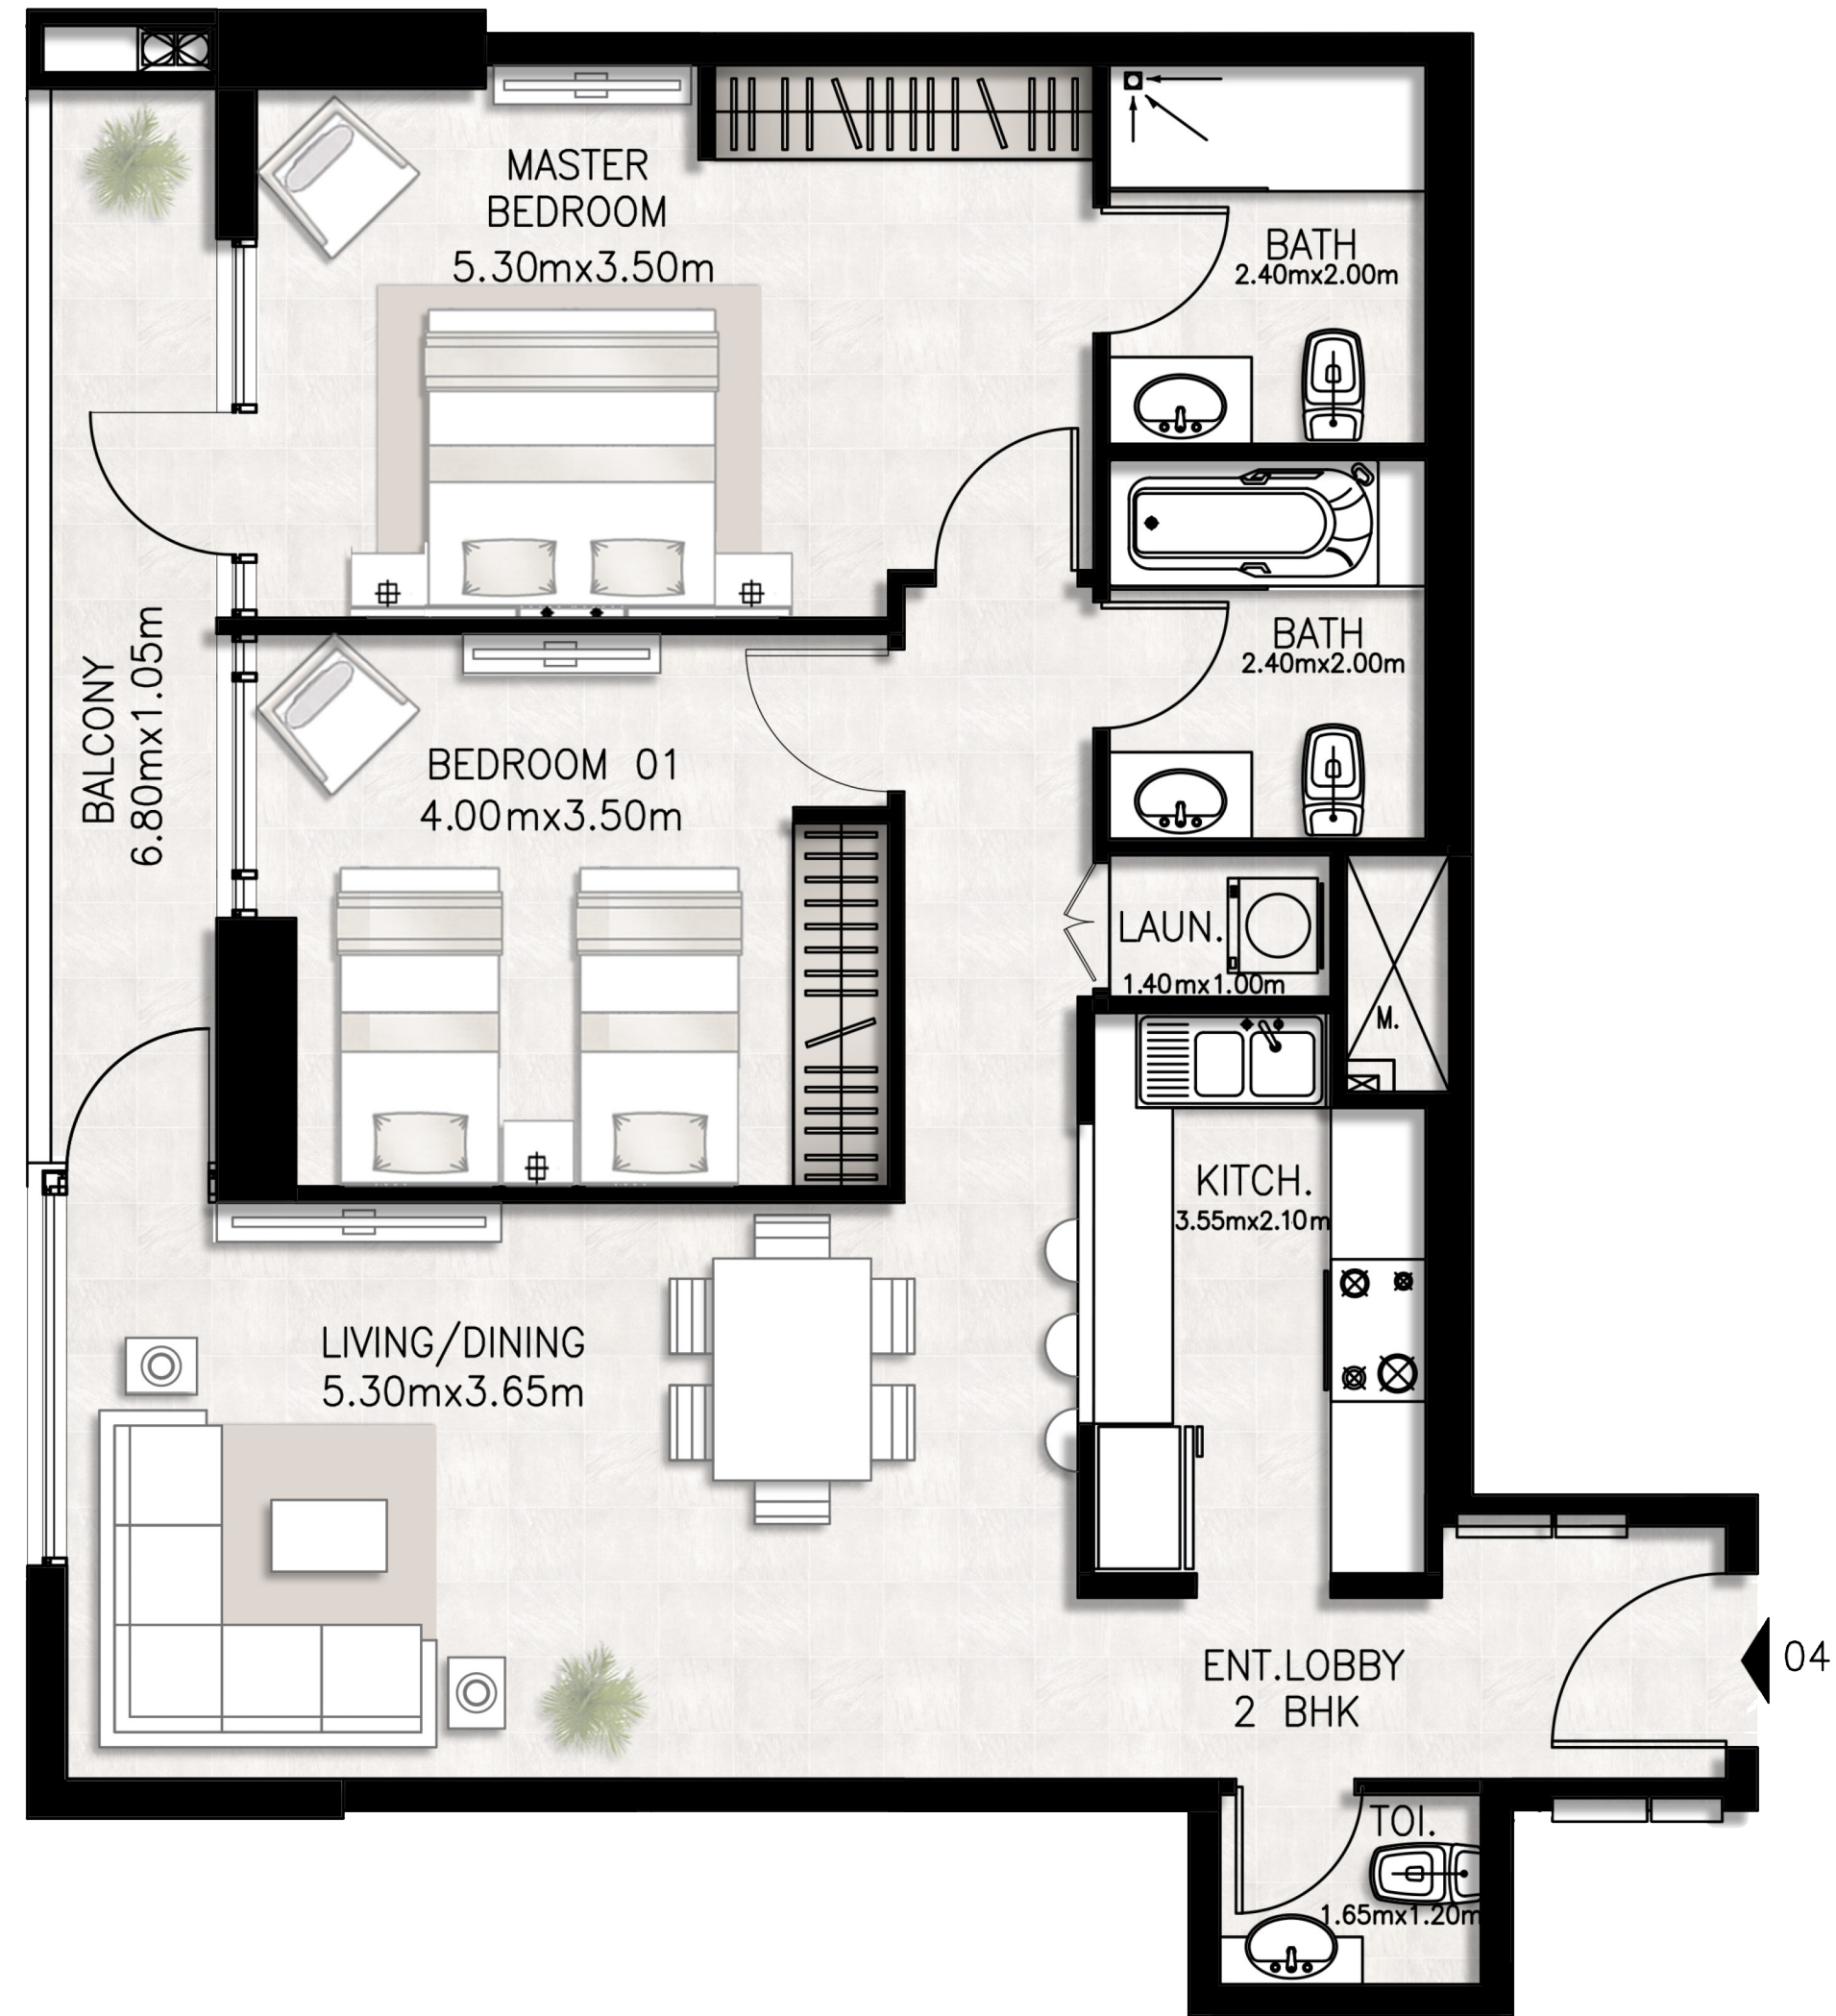

BED / BATHS	3 BEDS / 2.5 BATHS
SUITE AREA	117.61 SQM / 1265.9 SQFT
BALCONY AREA	17.01 SQM / 183.1 SQFT
TOTAL AREA	134.62 SQM / 1449.0 SQFT

Unit 1403 / Fourteenth floor

BED / BATHS	2 BEDS / 2.5 BATHS
SUITE AREA	95.82 SQM / 1031.4 SQFT
BALCONY AREA	18.29 SQM / 196.9 SQFT
TOTAL AREA	114.11 SQM / 1228.3 SQFT