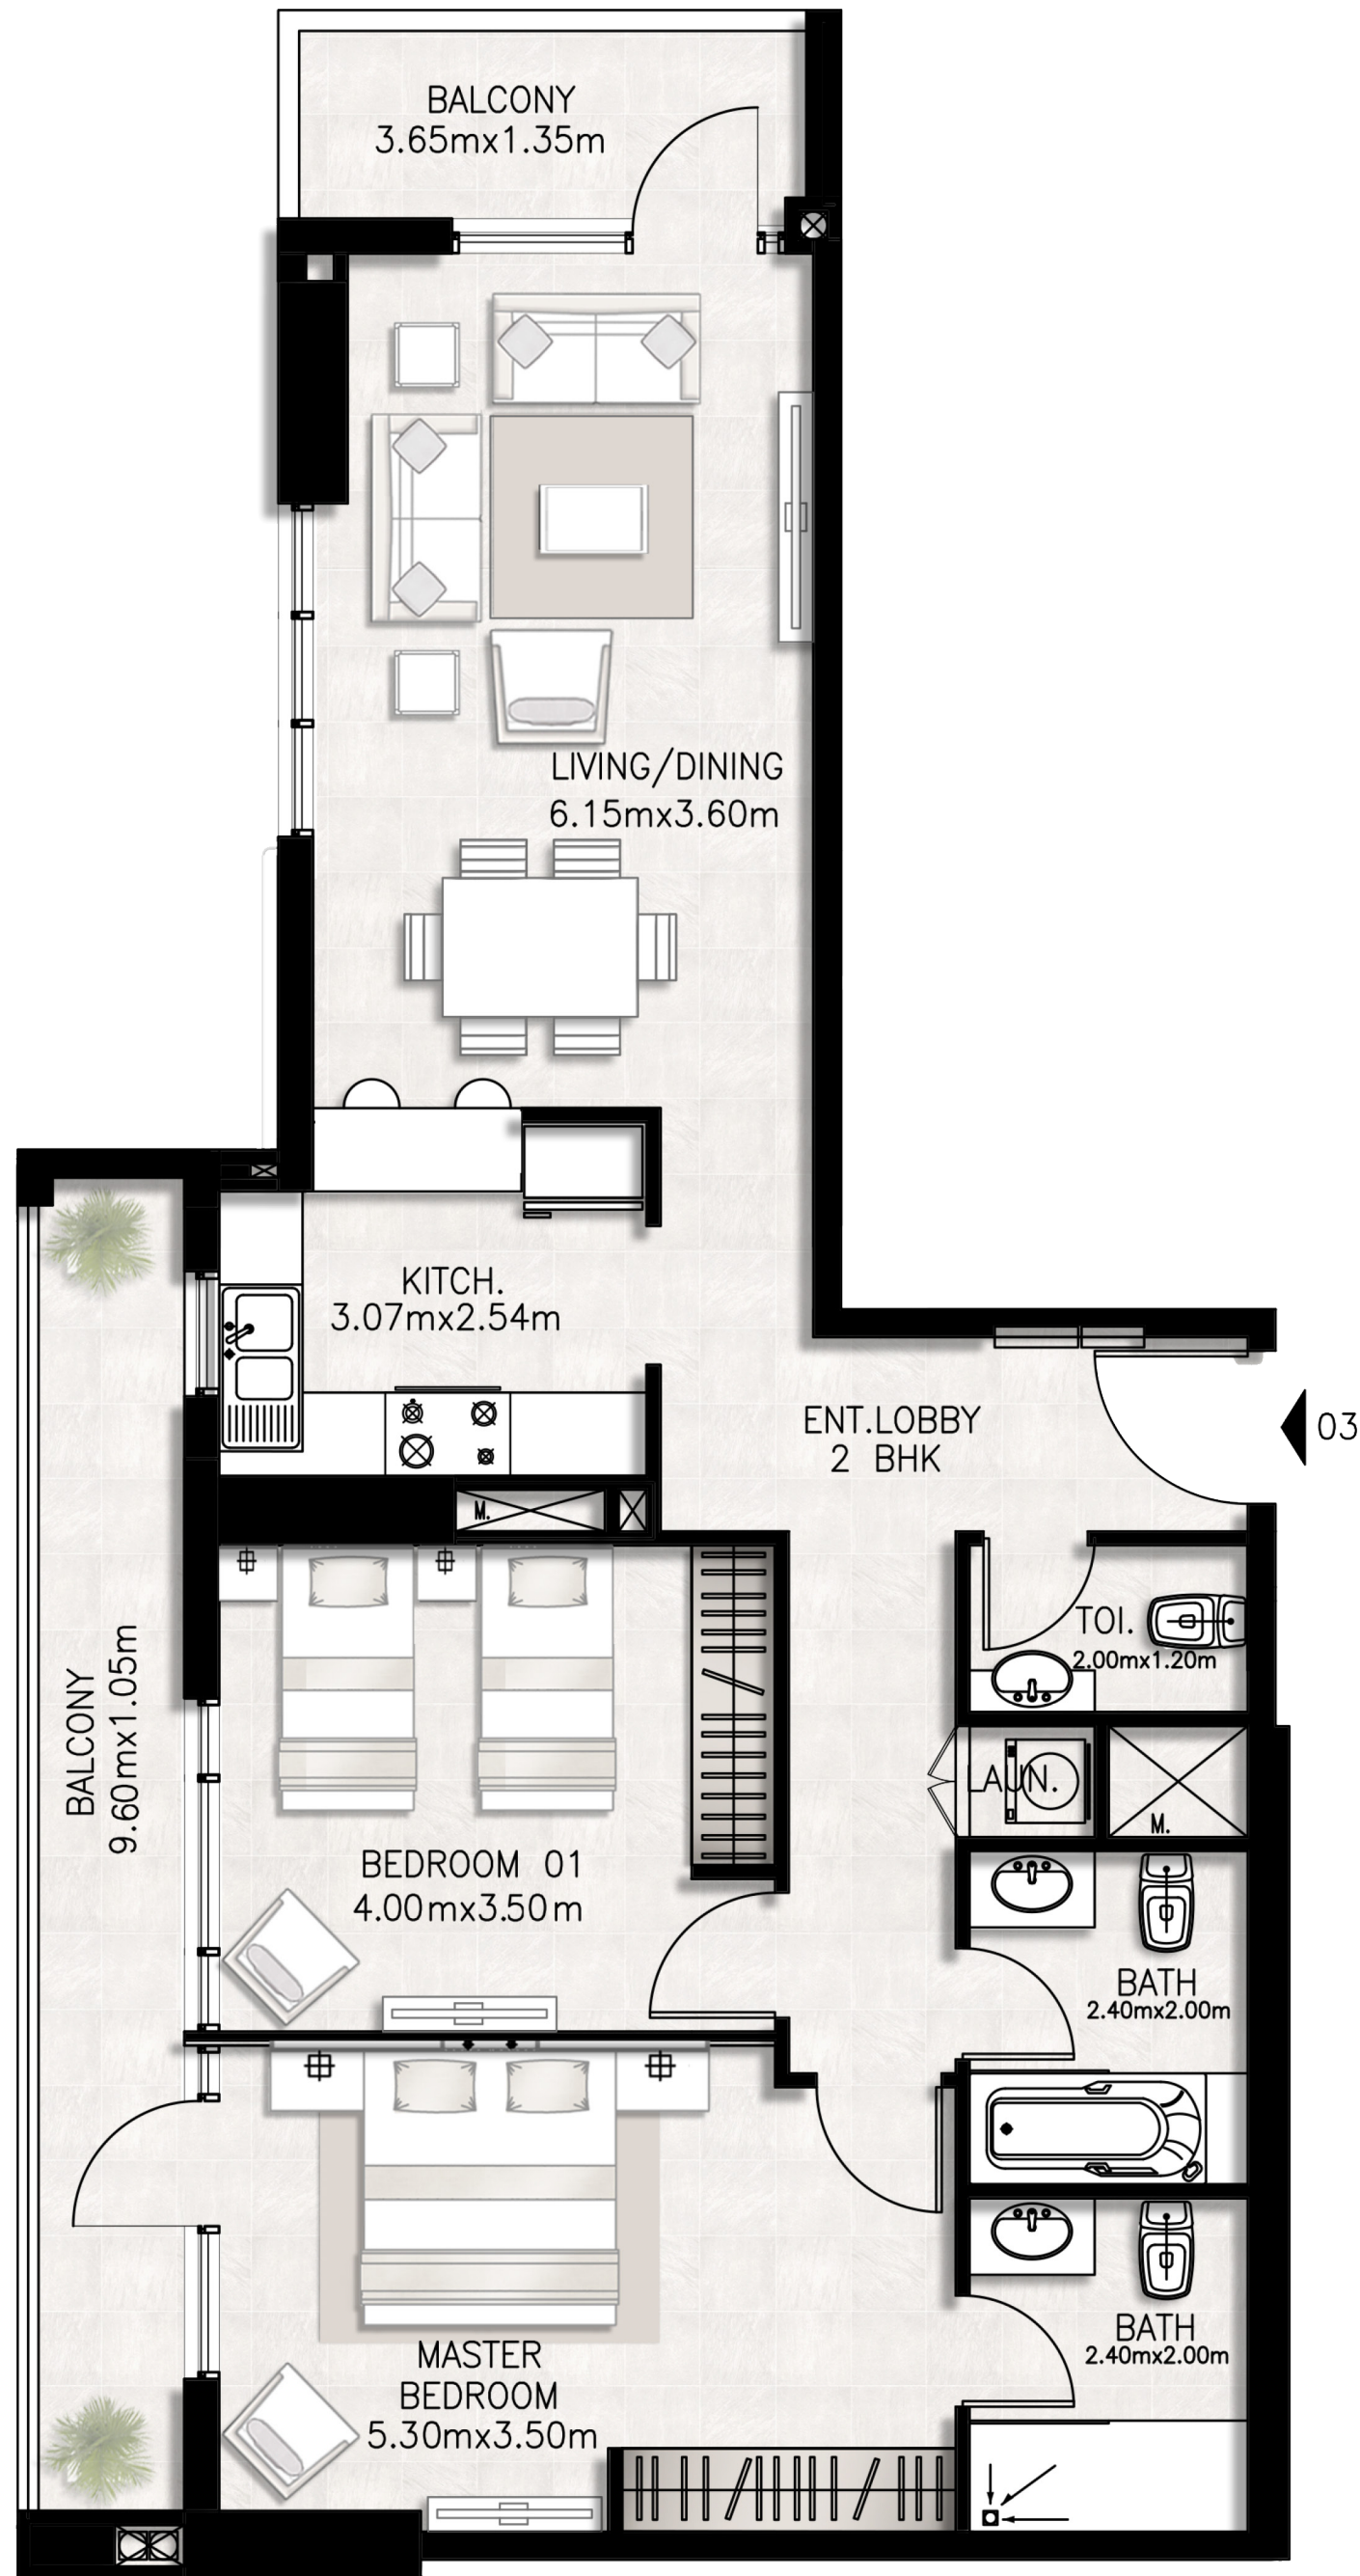

Unit 603 / Sixth floor

BED / BATHS	2 BEDS / 2.5 BATHS
SUITE AREA	95.82 SQM / 1031.4 SQFT
BALCONY AREA	18.29 SQM / 196.9 SQFT
TOTAL AREA	114.11 SQM / 1228.3 SQFT