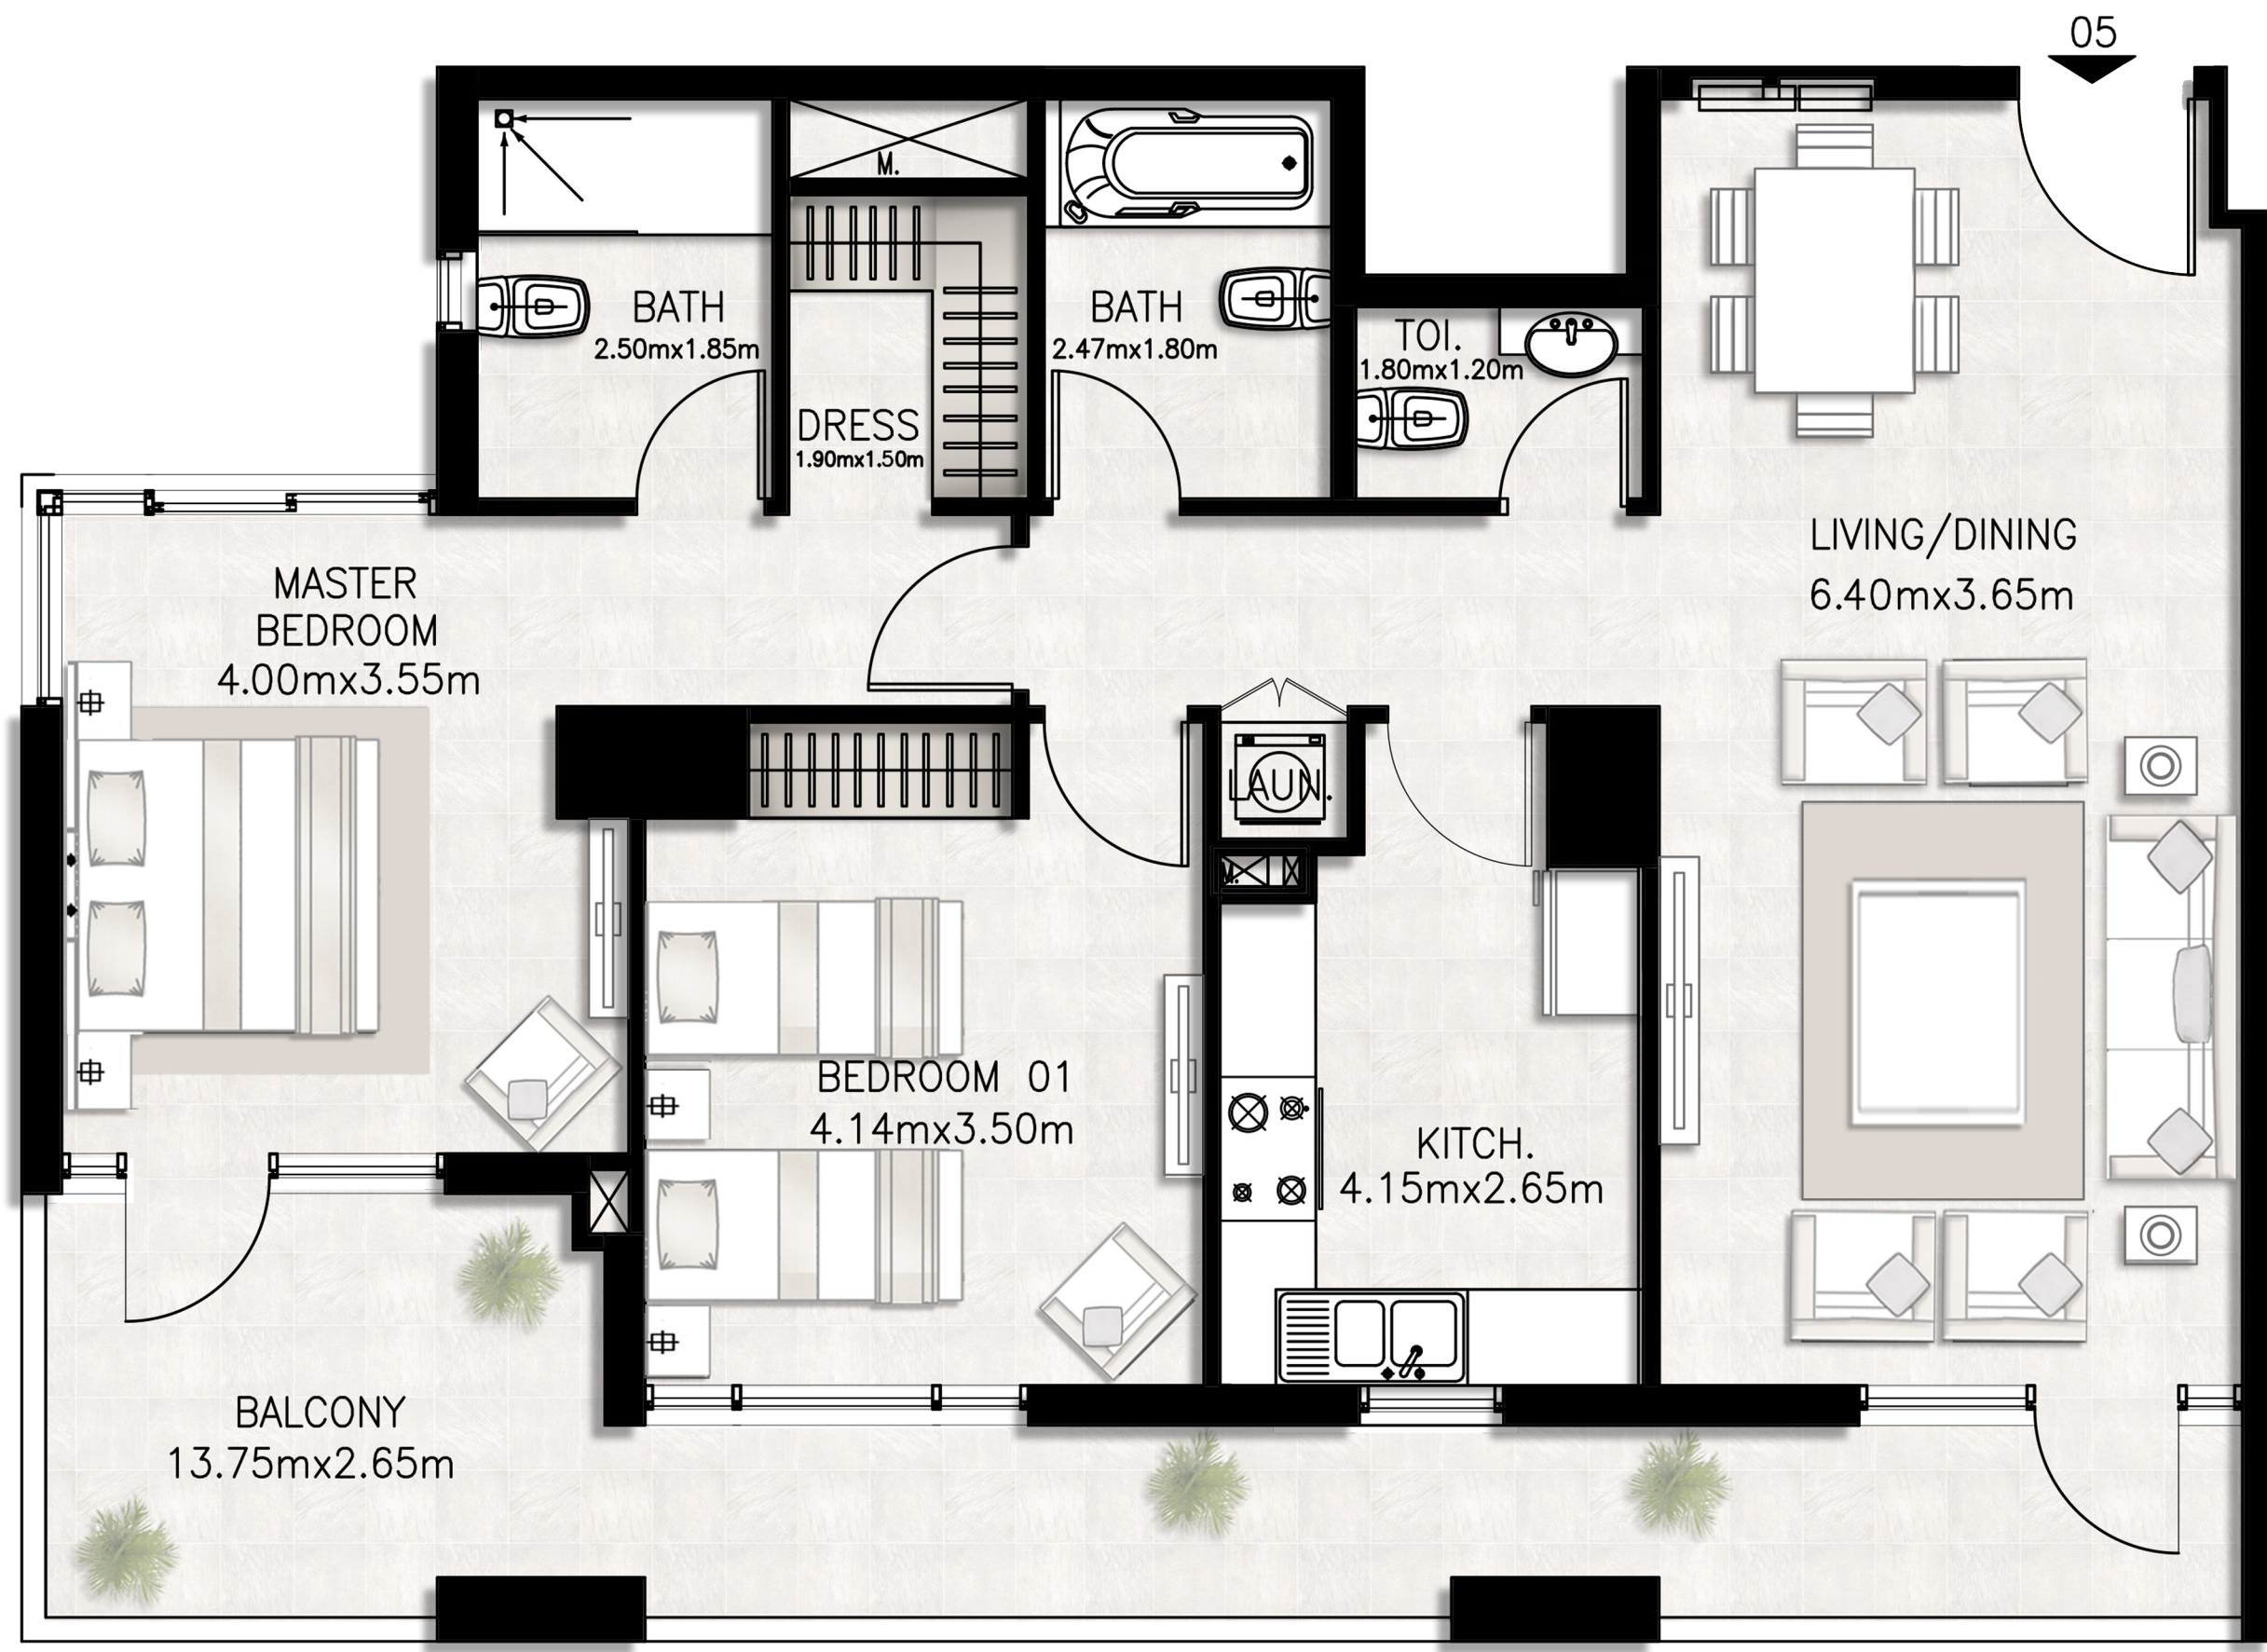

Unit 205 / Second floor

BED / BATHS	2 BEDS / 2.5 BATHS
SUITE AREA	98.64 SQM / 1061.8 SQFT
BALCONY AREA	24.67 SQM / 265.5 SQFT
TOTAL AREA	123.31 SQM / 1327.3 SQFT