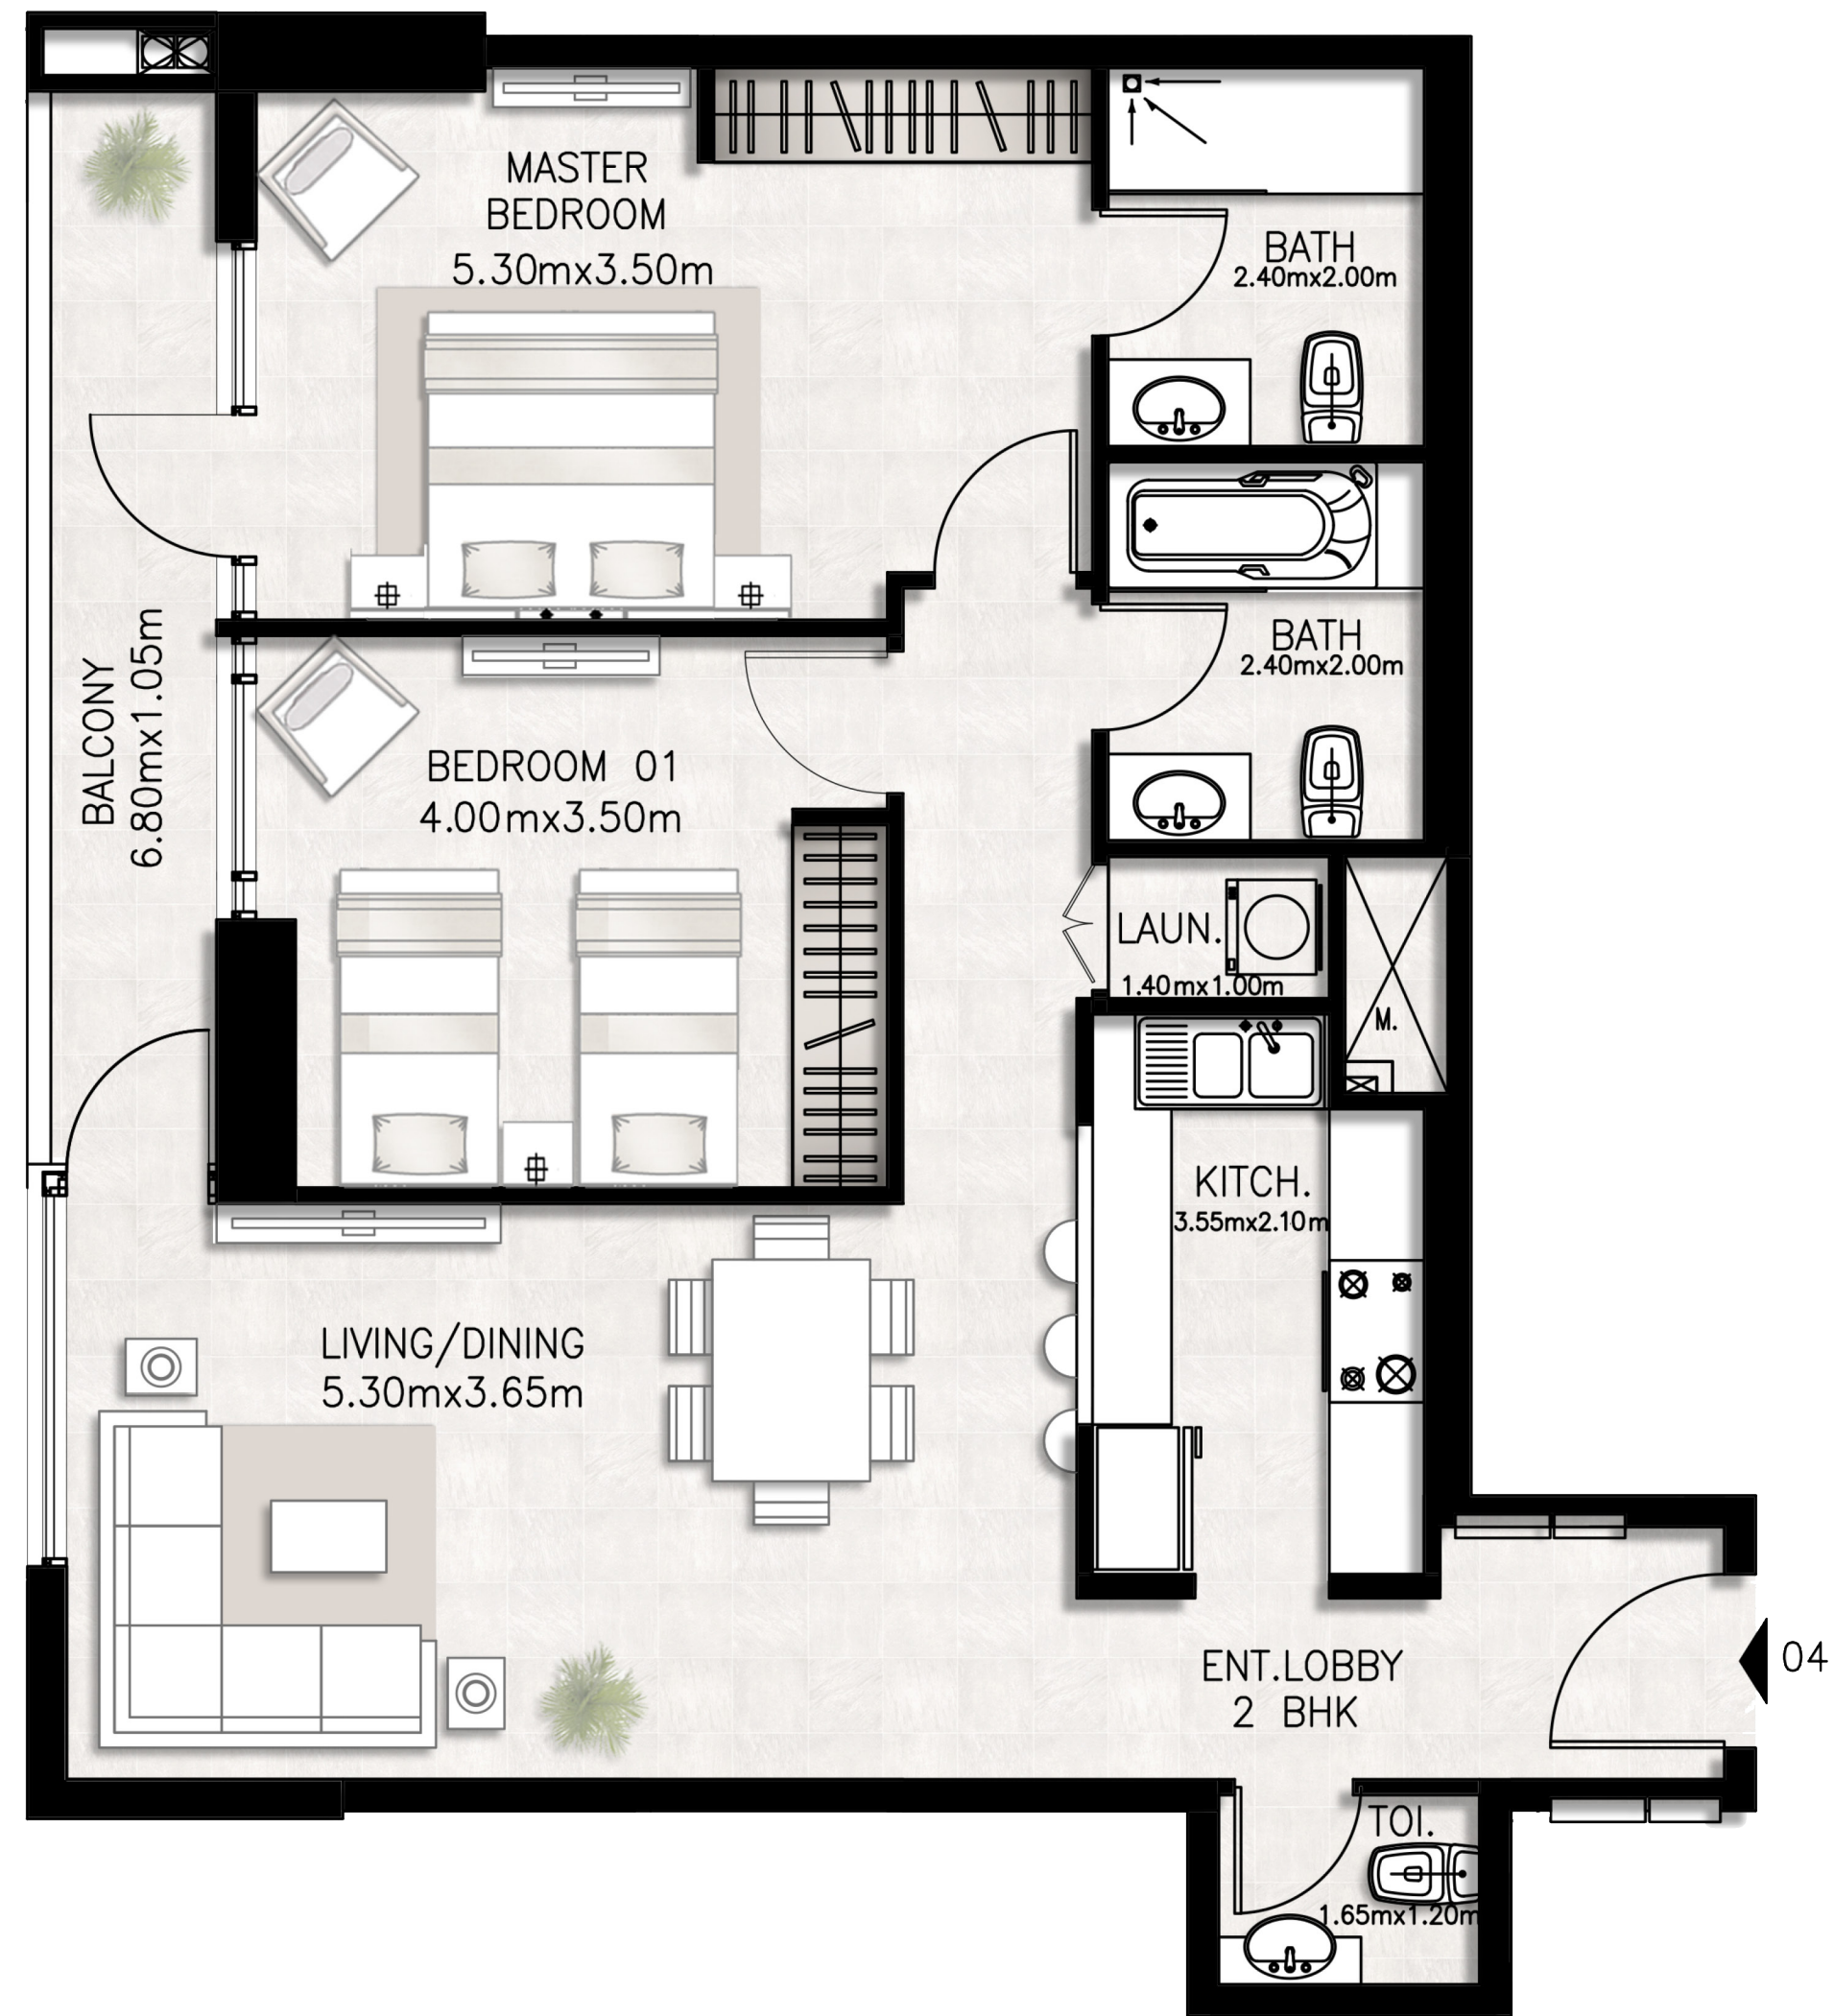

BED / BATHS	3 BEDS / 2.5 BATHS
SUITE AREA	117.61 SQM / 1265.9 SQFT
BALCONY AREA	17.01 SQM / 183.1 SQFT
TOTAL AREA	134.62 SQM / 1449.0 SQFT

Unit 503 / Fifth floor

BED / BATHS	2 BEDS / 2.5 BATHS
SUITE AREA	95.82 SQM / 1031.4 SQFT
BALCONY AREA	18.29 SQM / 196.9 SQFT
TOTAL AREA	114.11 SQM / 1228.3 SQFT