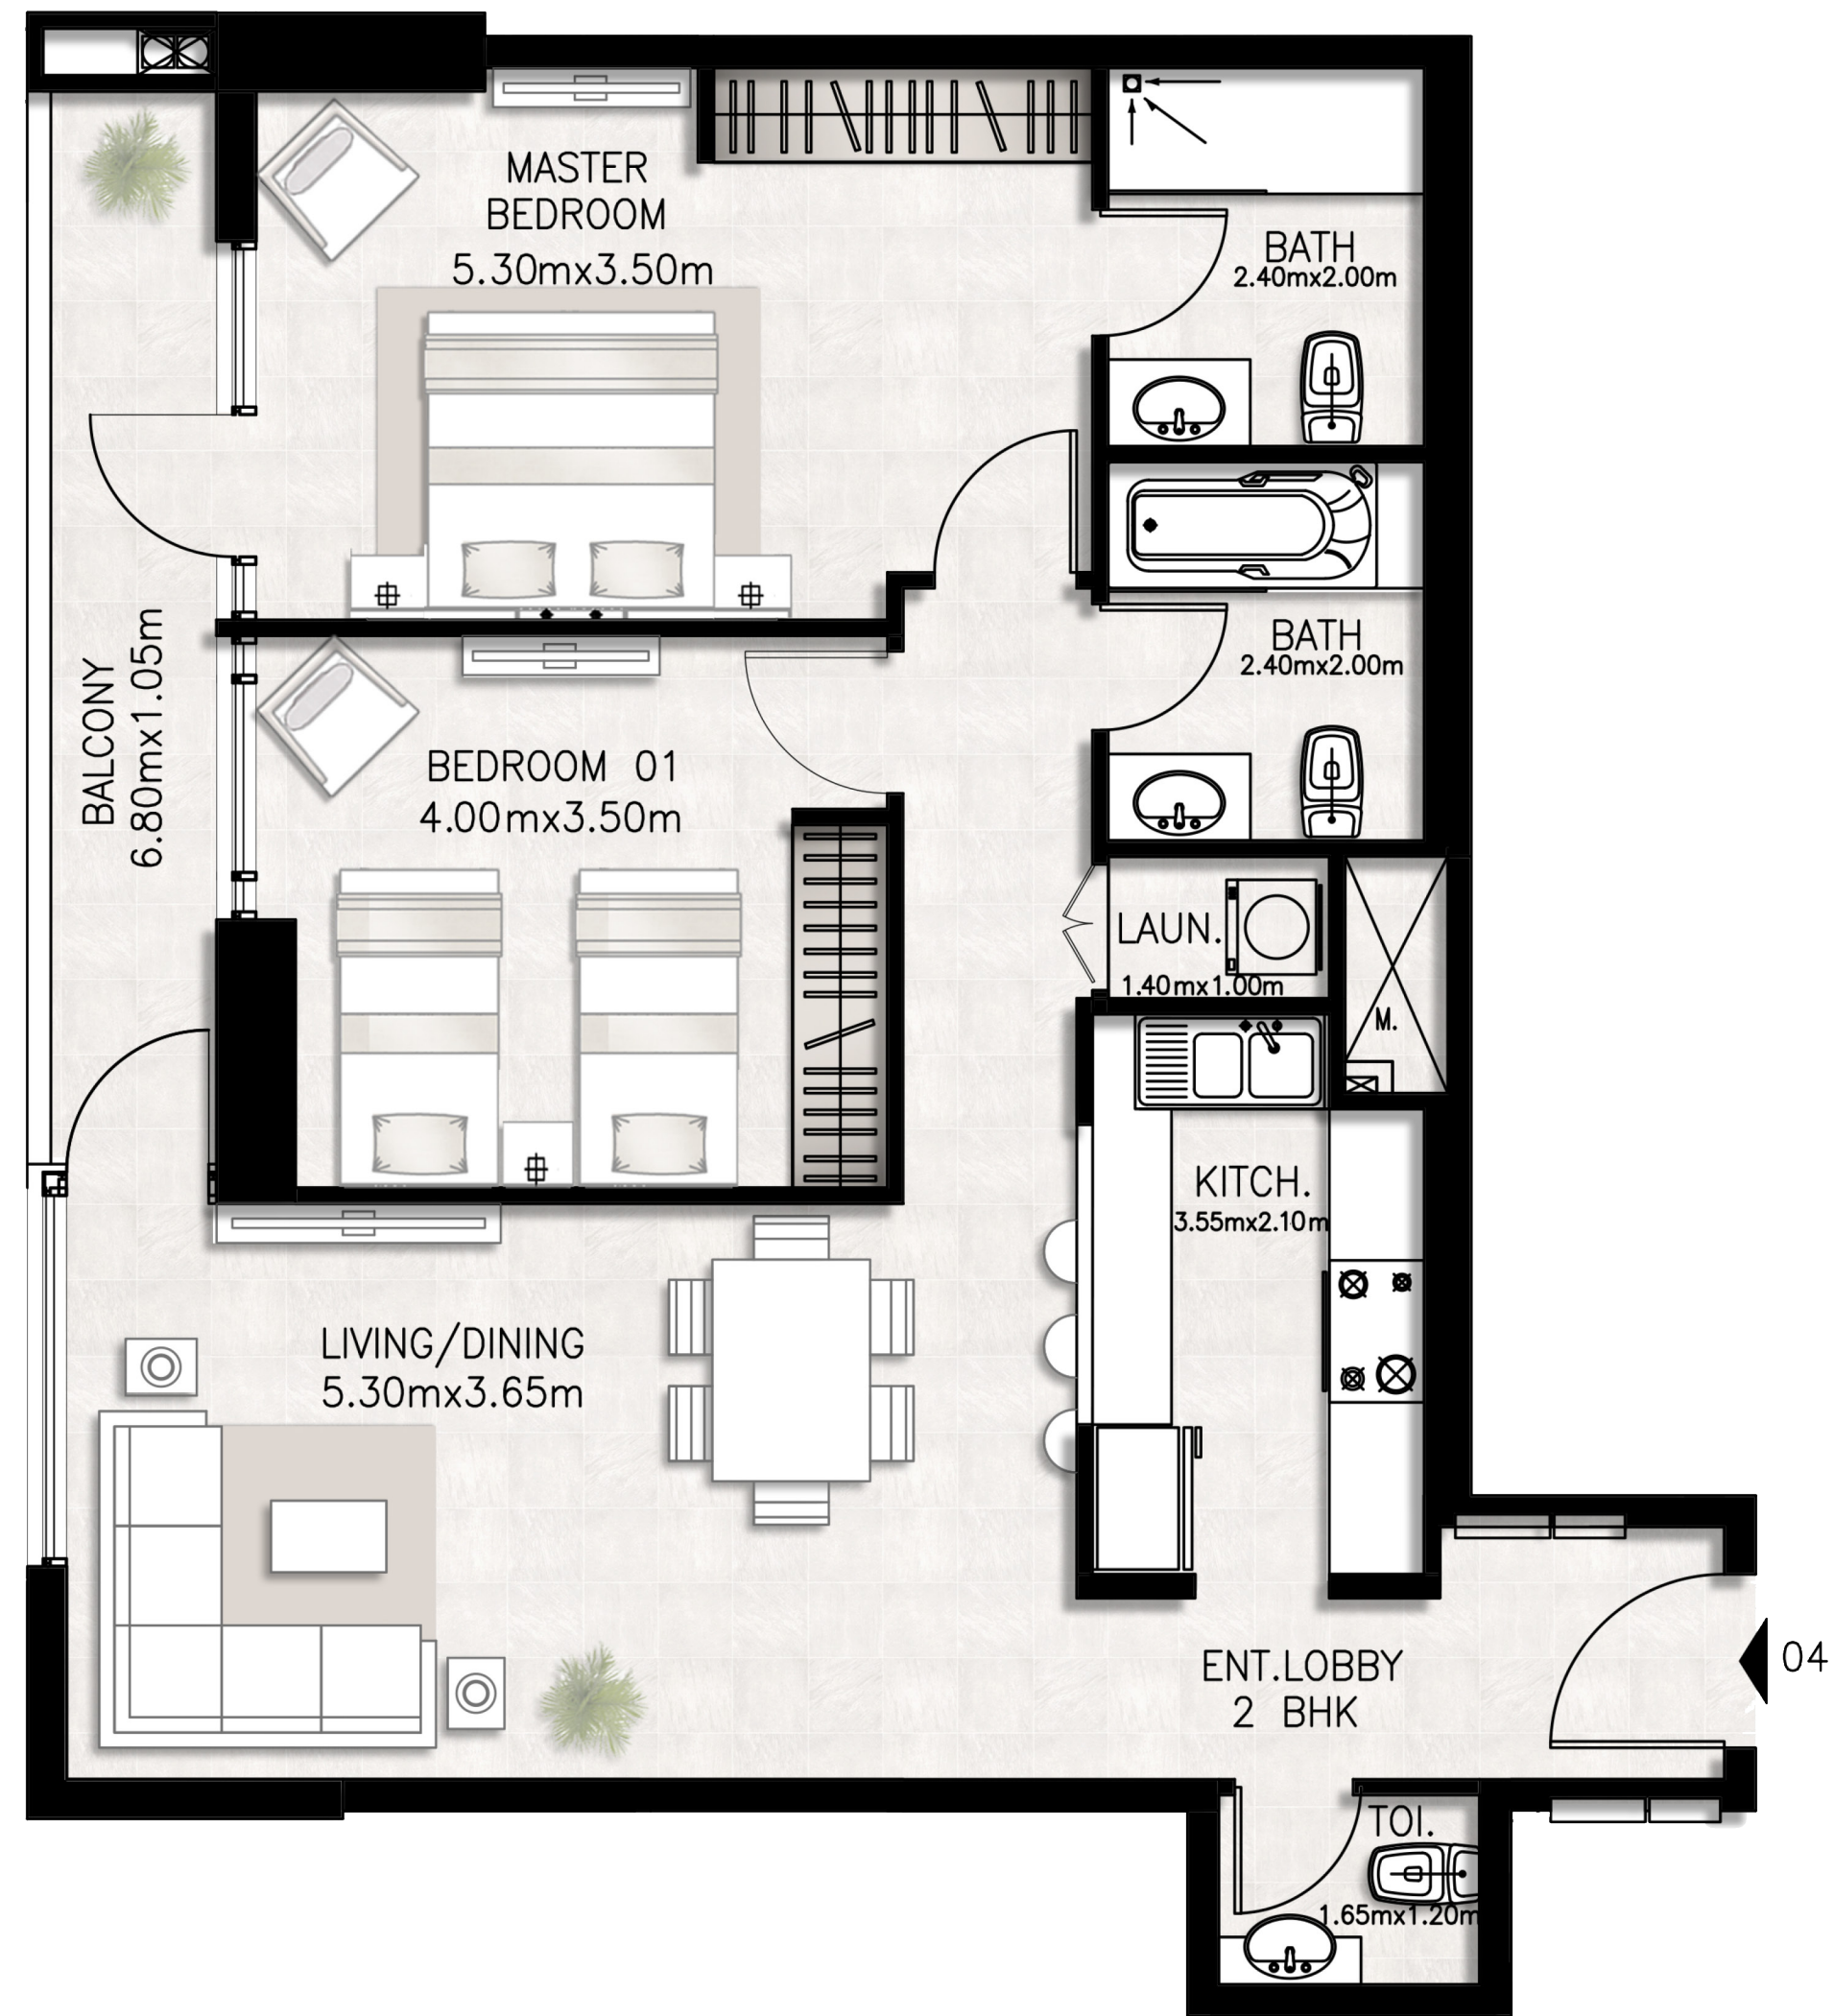

BED / BATHS	3 BEDS / 2.5 BATHS
SUITE AREA	117.61 SQM / 1265.9 SQFT
BALCONY AREA	17.01 SQM / 183.1 SQFT
TOTAL AREA	134.62 SQM / 1449.0 SQFT

Unit 303 / Third floor

BED / BATHS	2 BEDS / 2.5 BATHS
SUITE AREA	95.82 SQM / 1031.4 SQFT
BALCONY AREA	18.29 SQM / 196.9 SQFT
TOTAL AREA	114.11 SQM / 1228.3 SQFT