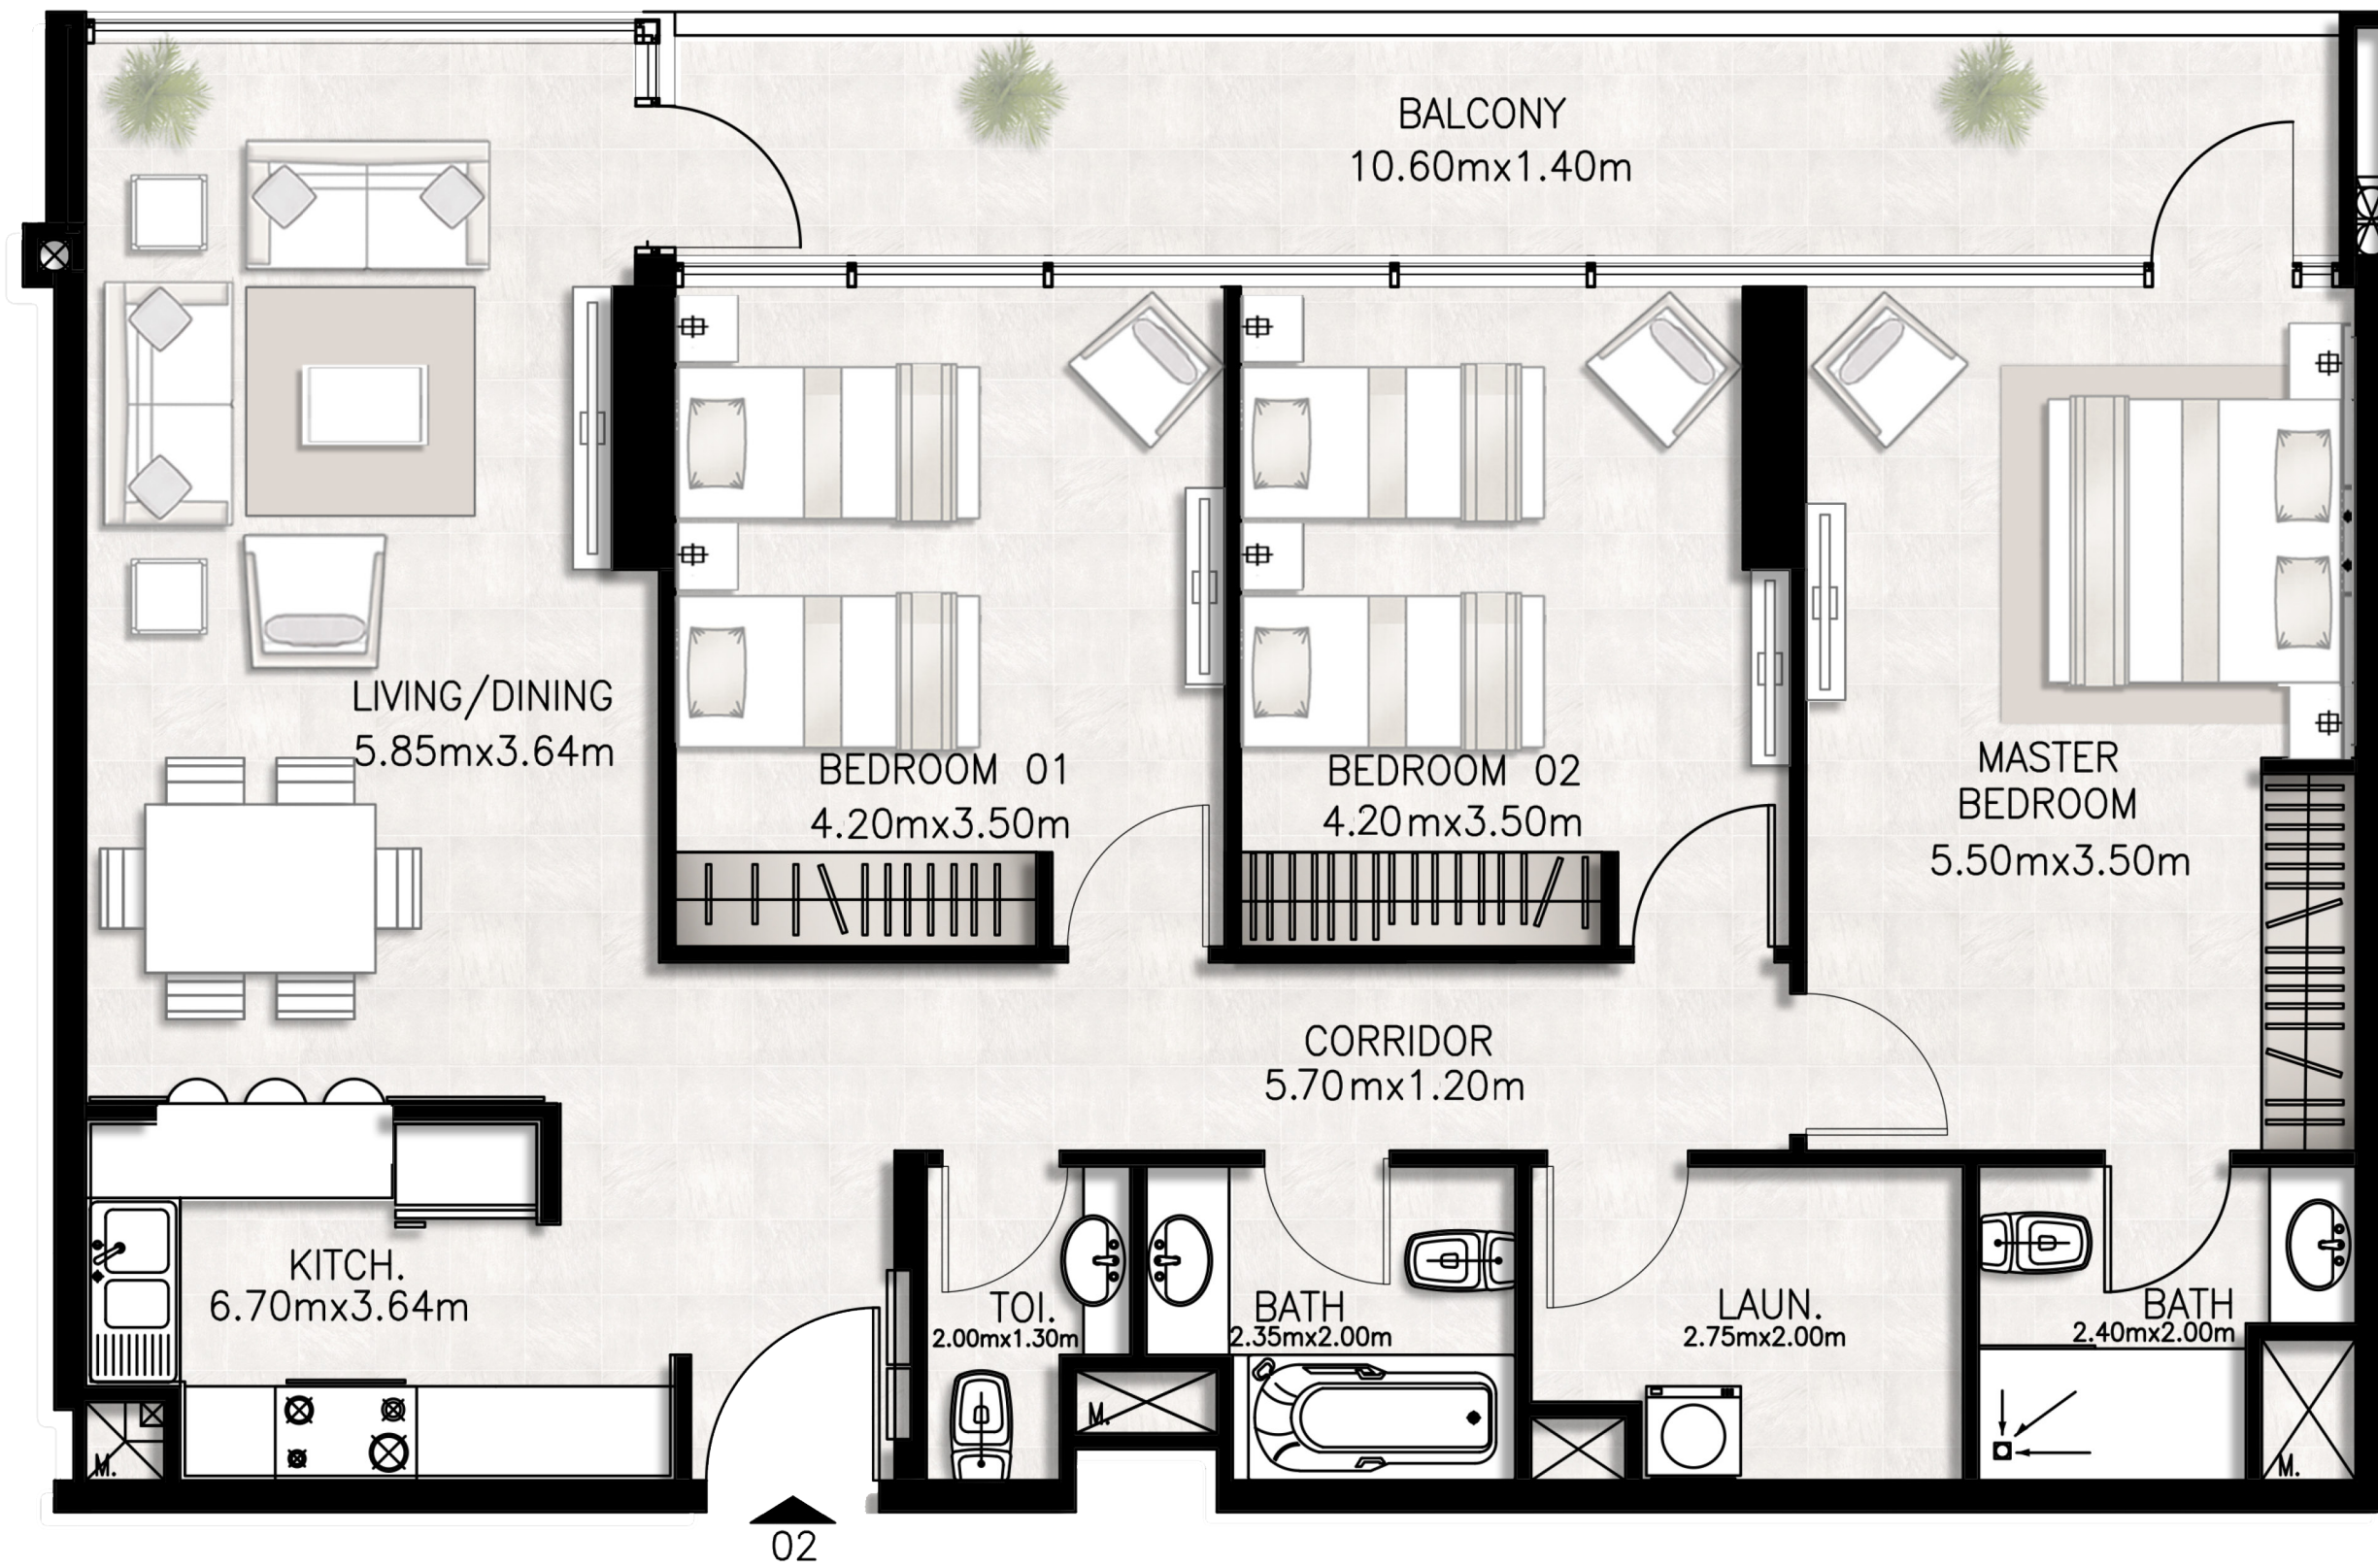

Road 

Thirteenth Floor

Unit layouts

Unit 1301 / Thirteenth floor

BED / BATHS	2 BEDS / 2.5 BATHS
SUITE AREA	99.26 SQM / 1068.4 SQFT
BALCONY AREA	18.18 SQM / 195.7 SQFT
TOTAL AREA	117.44 SQM / 1264.1 SQFT

Unit 1302 / Thirteenth floor