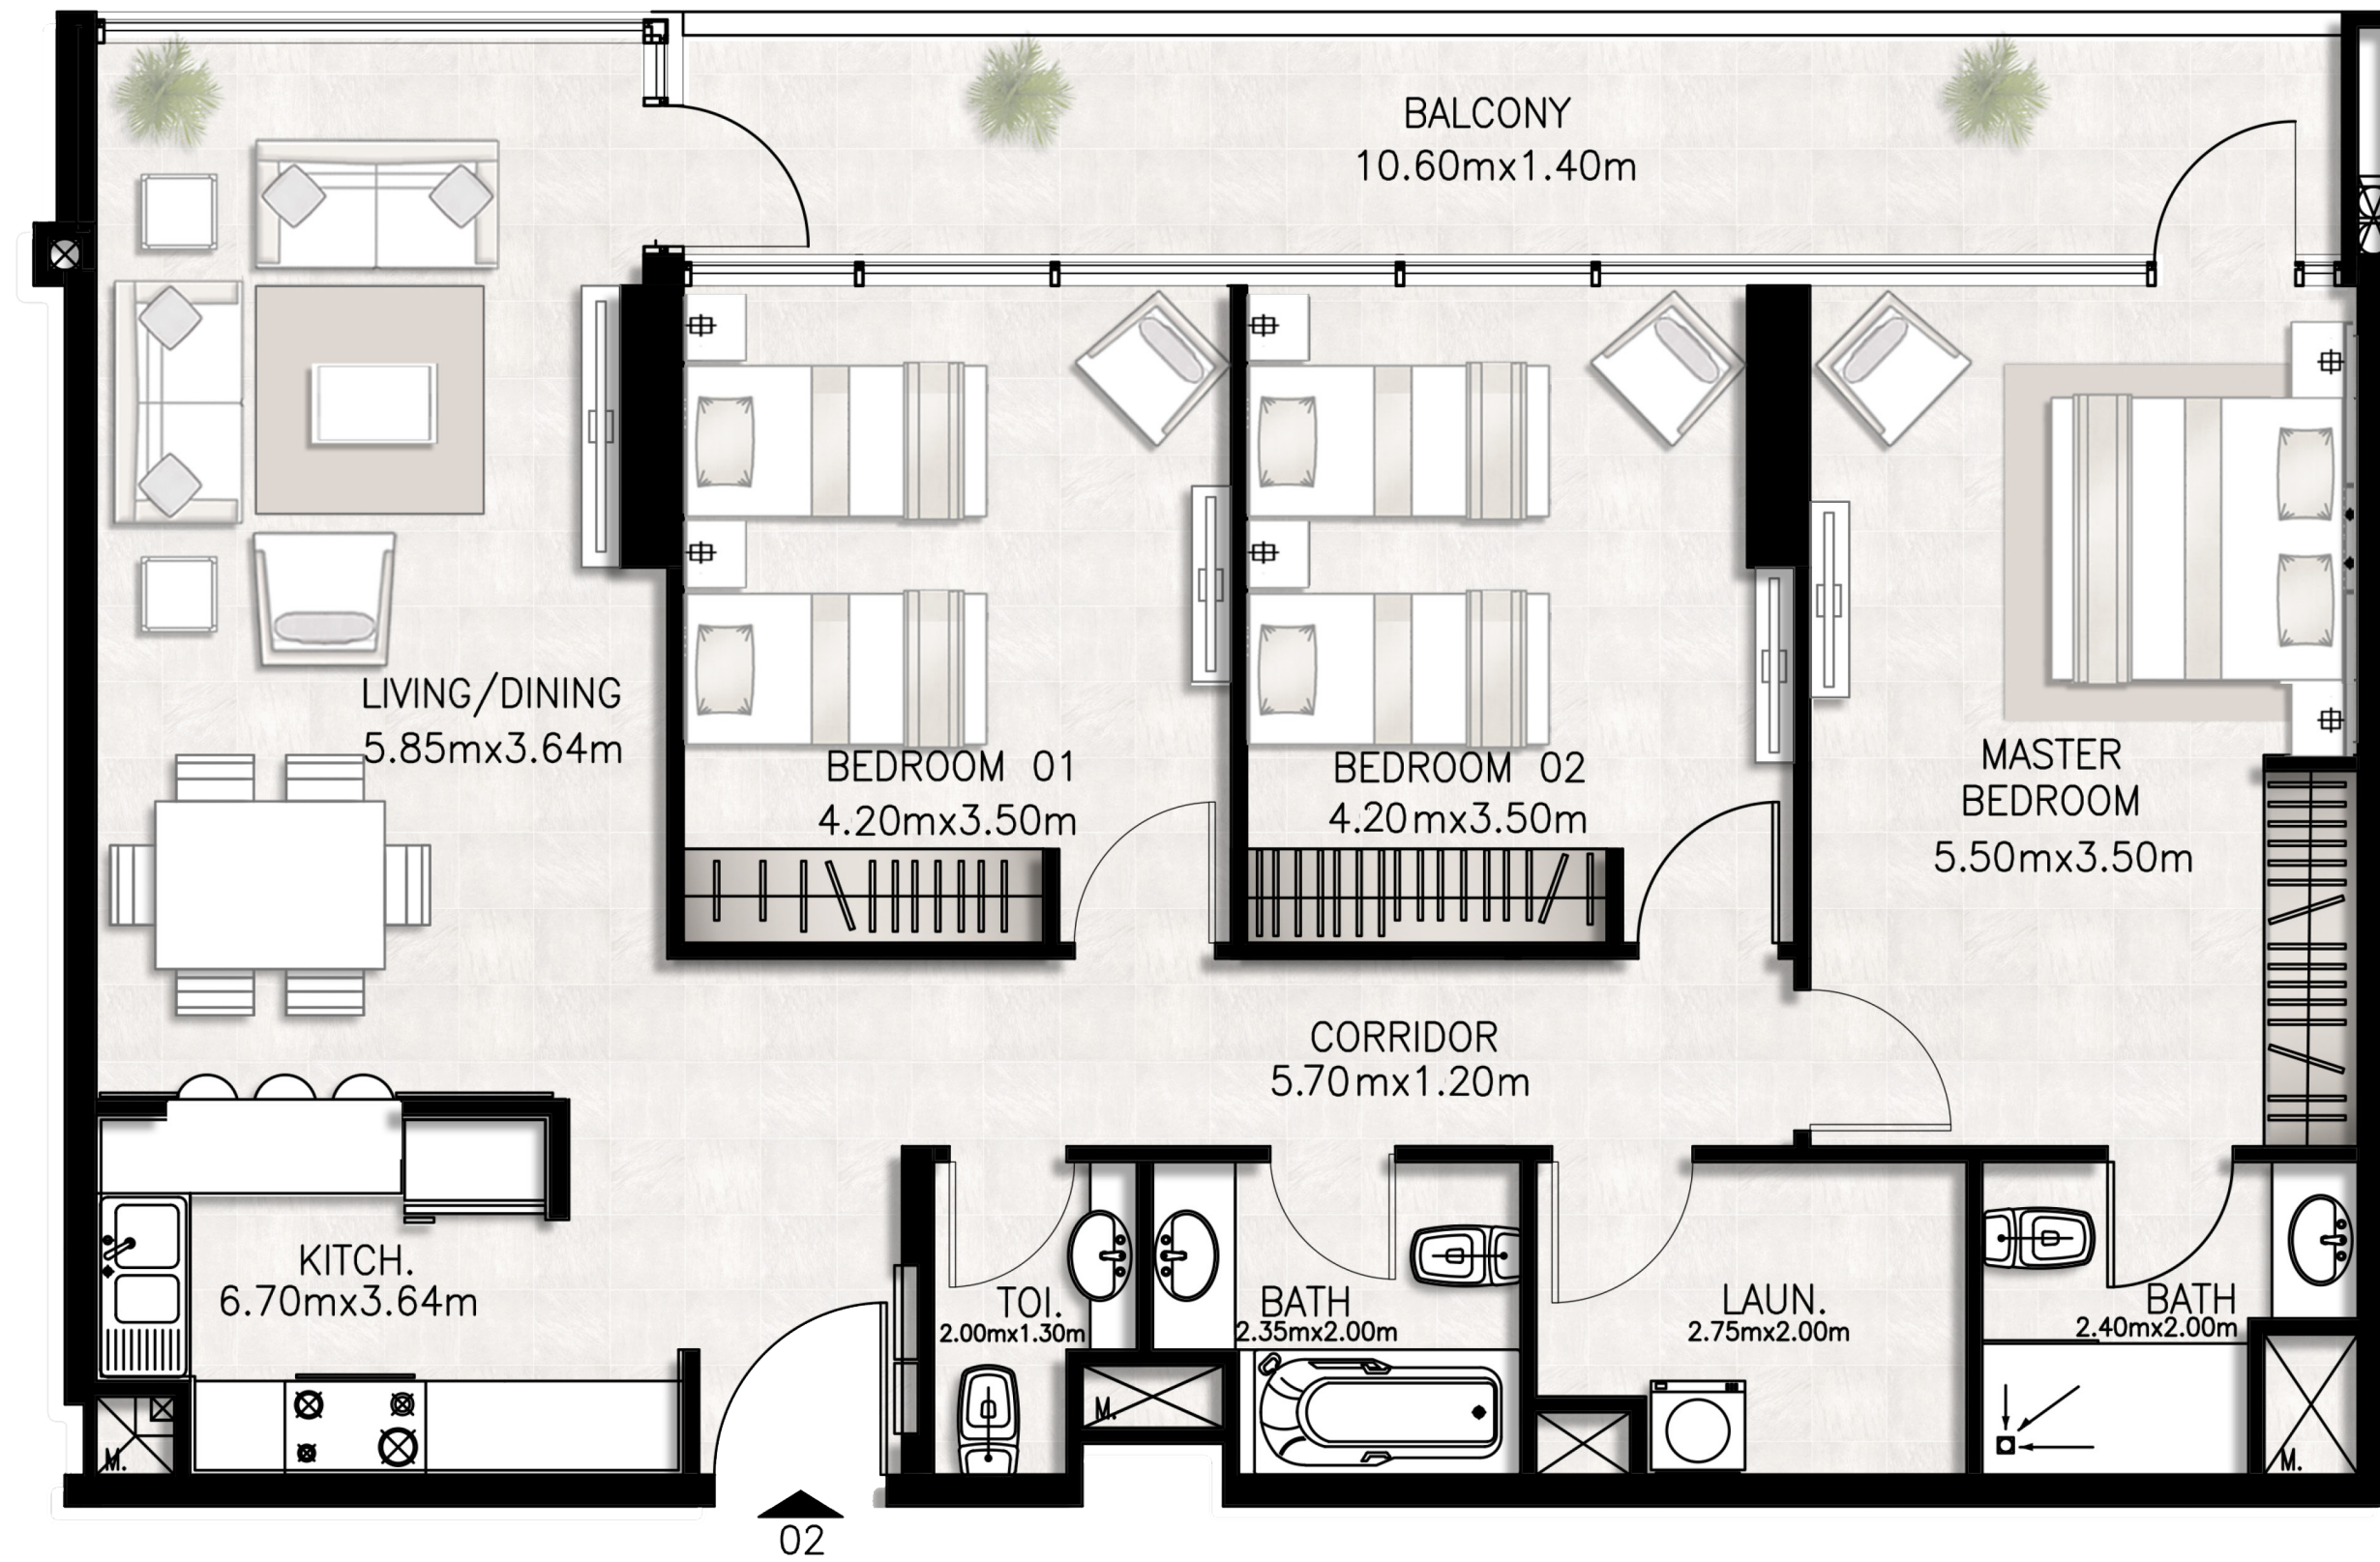

Seventh Floor

Unit layouts

Unit 701 / Seventh floor

BED / BATHS	2 BEDS / 2.5 BATHS
SUITE AREA	99.26 SQM / 1068.4 SQFT
BALCONY AREA	18.18 SQM / 195.7 SQFT
TOTAL AREA	117.44 SQM / 1264.1 SQFT

Unit 702 / Seventh floor