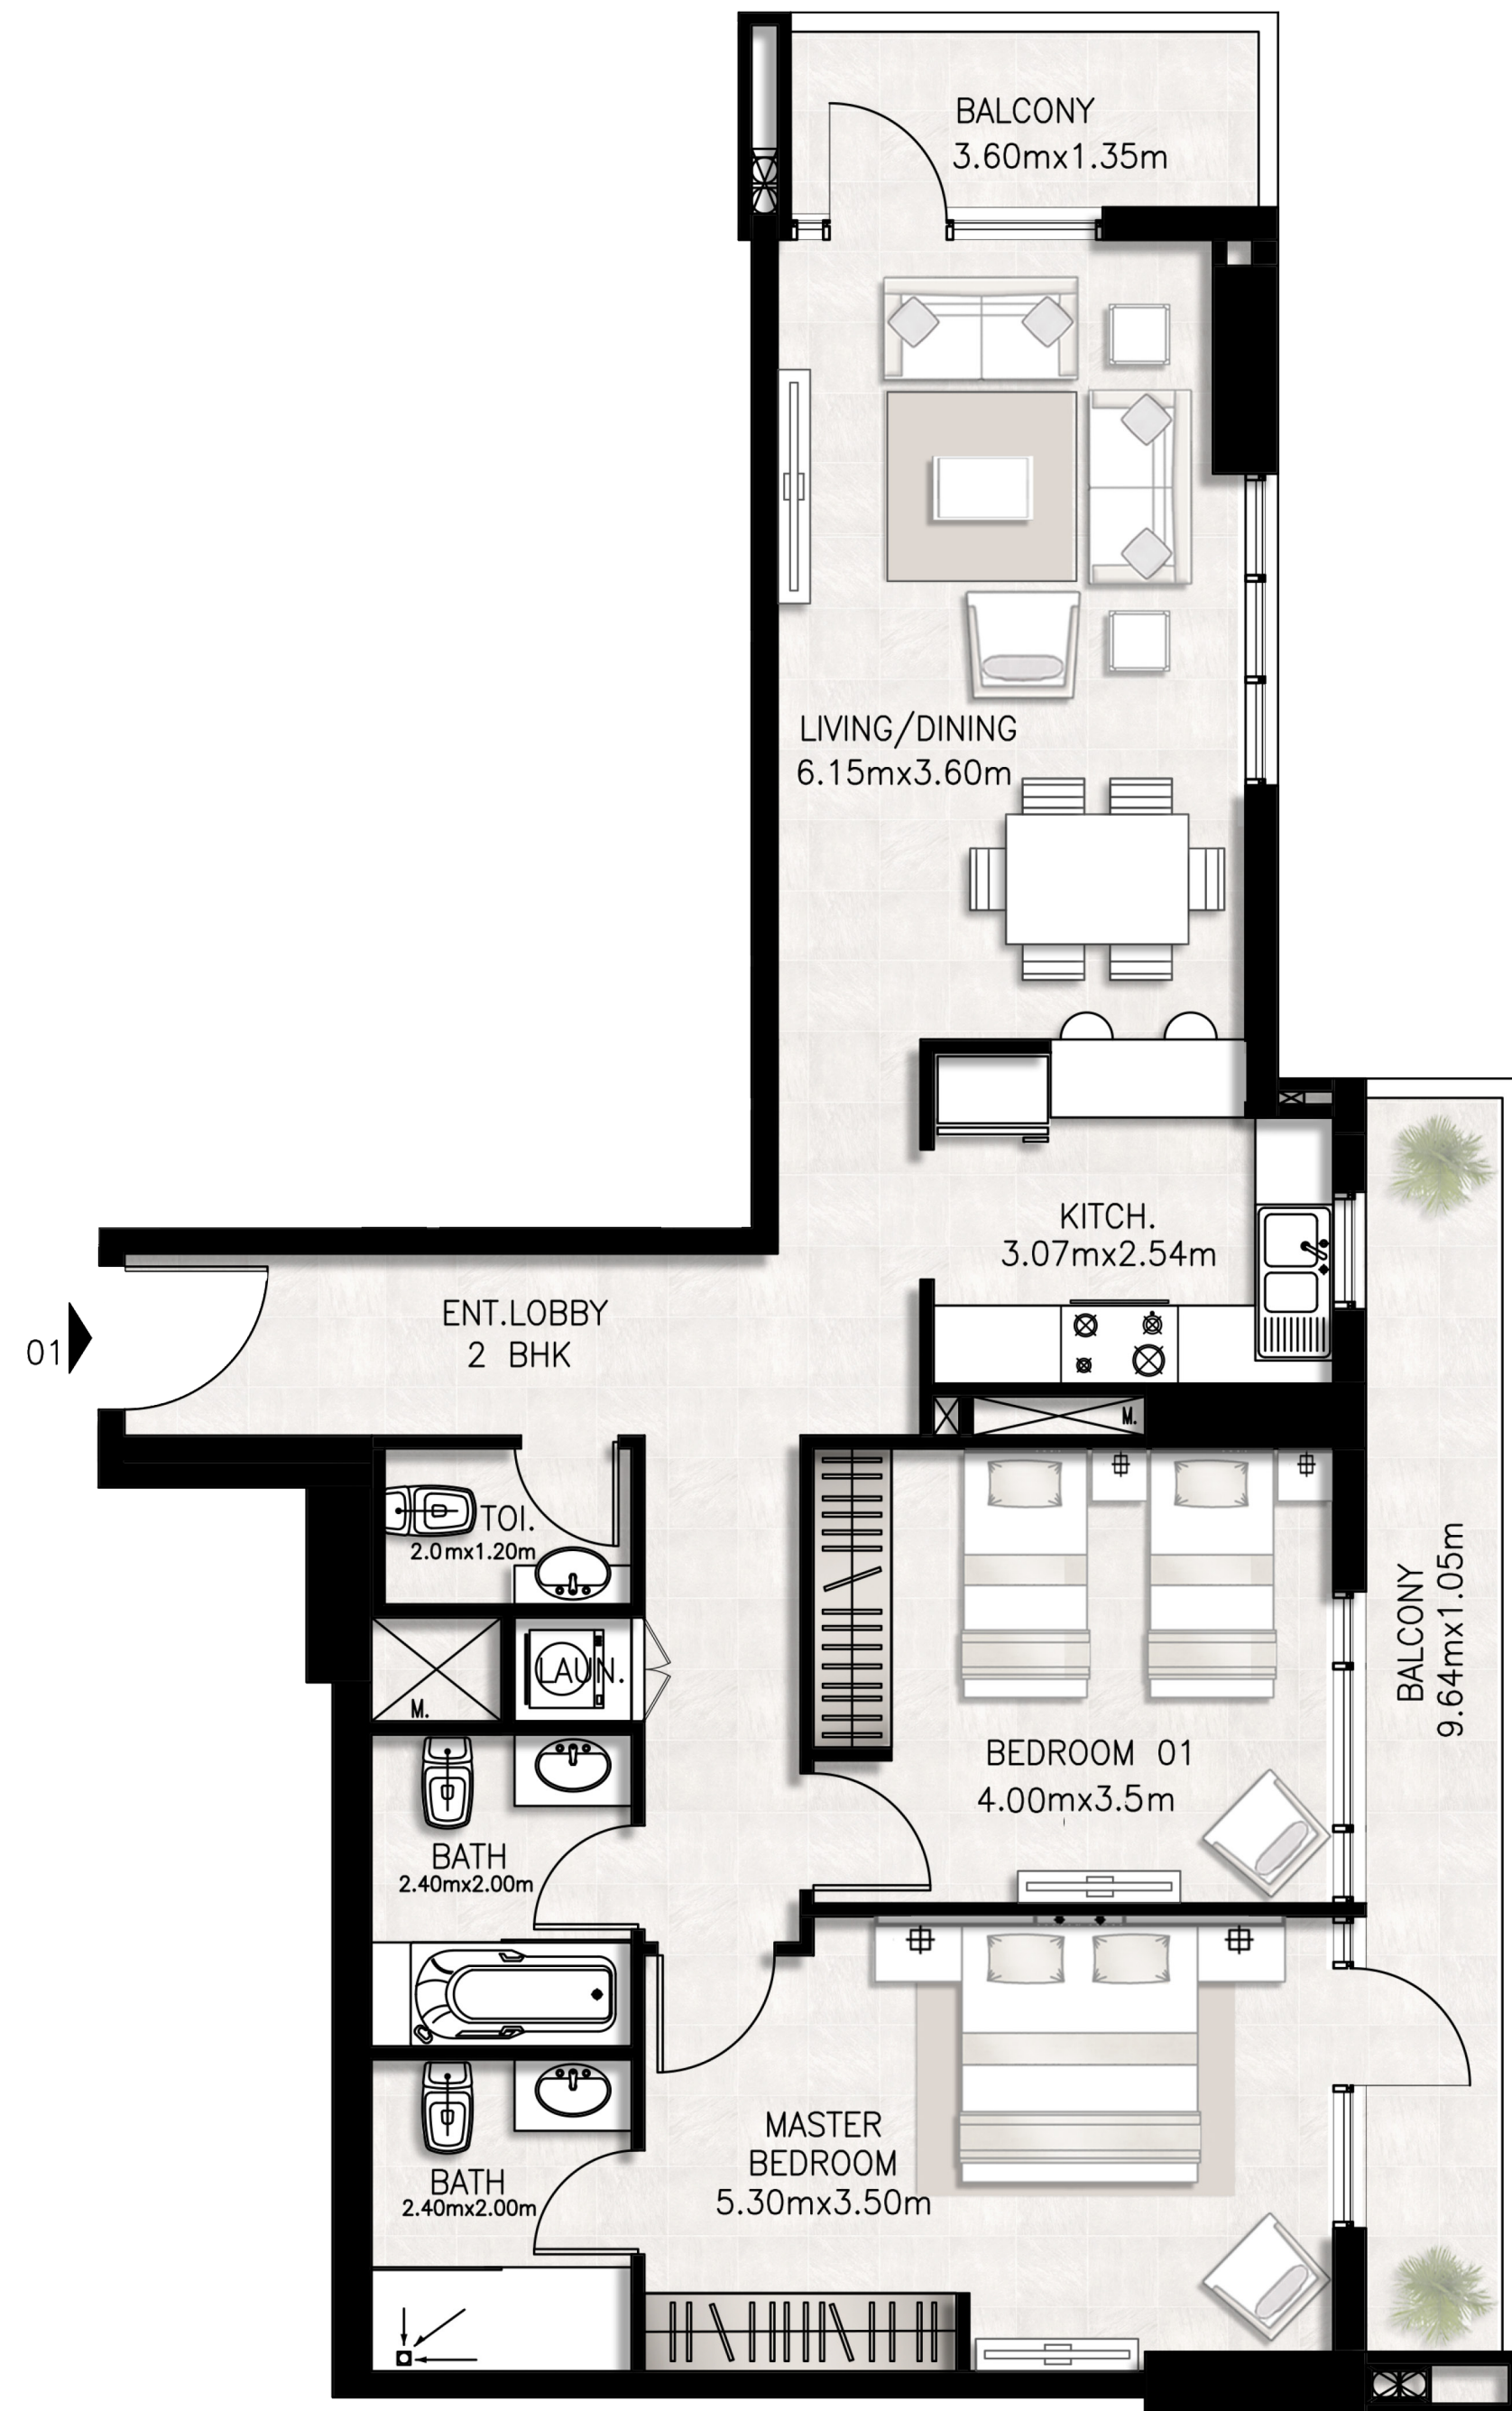

Fourteenth Floor

Unit layouts

Unit 1401 / Fourteenth floor

BED / BATHS	2 BEDS / 2.5 BATHS
SUITE AREA	99.26 SQM / 1068.4 SQFT
BALCONY AREA	18.18 SQM / 195.7 SQFT
TOTAL AREA	117.44 SQM / 1264.1 SQFT

Unit 1402 / Fourteenth floor