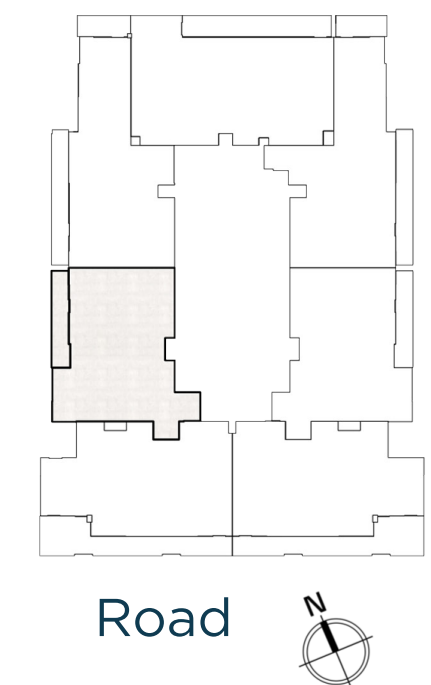

Unit 1604 / Sixteenth floor

BED / BATHS	2 BEDS / 2.5 BATHS
SUITE AREA	94.24 SQM / 1014.4 SQFT
BALCONY AREA	9.05 SQM / 97.4 SQFT
TOTAL AREA	103.29 SQM / 1111.8 SQFT