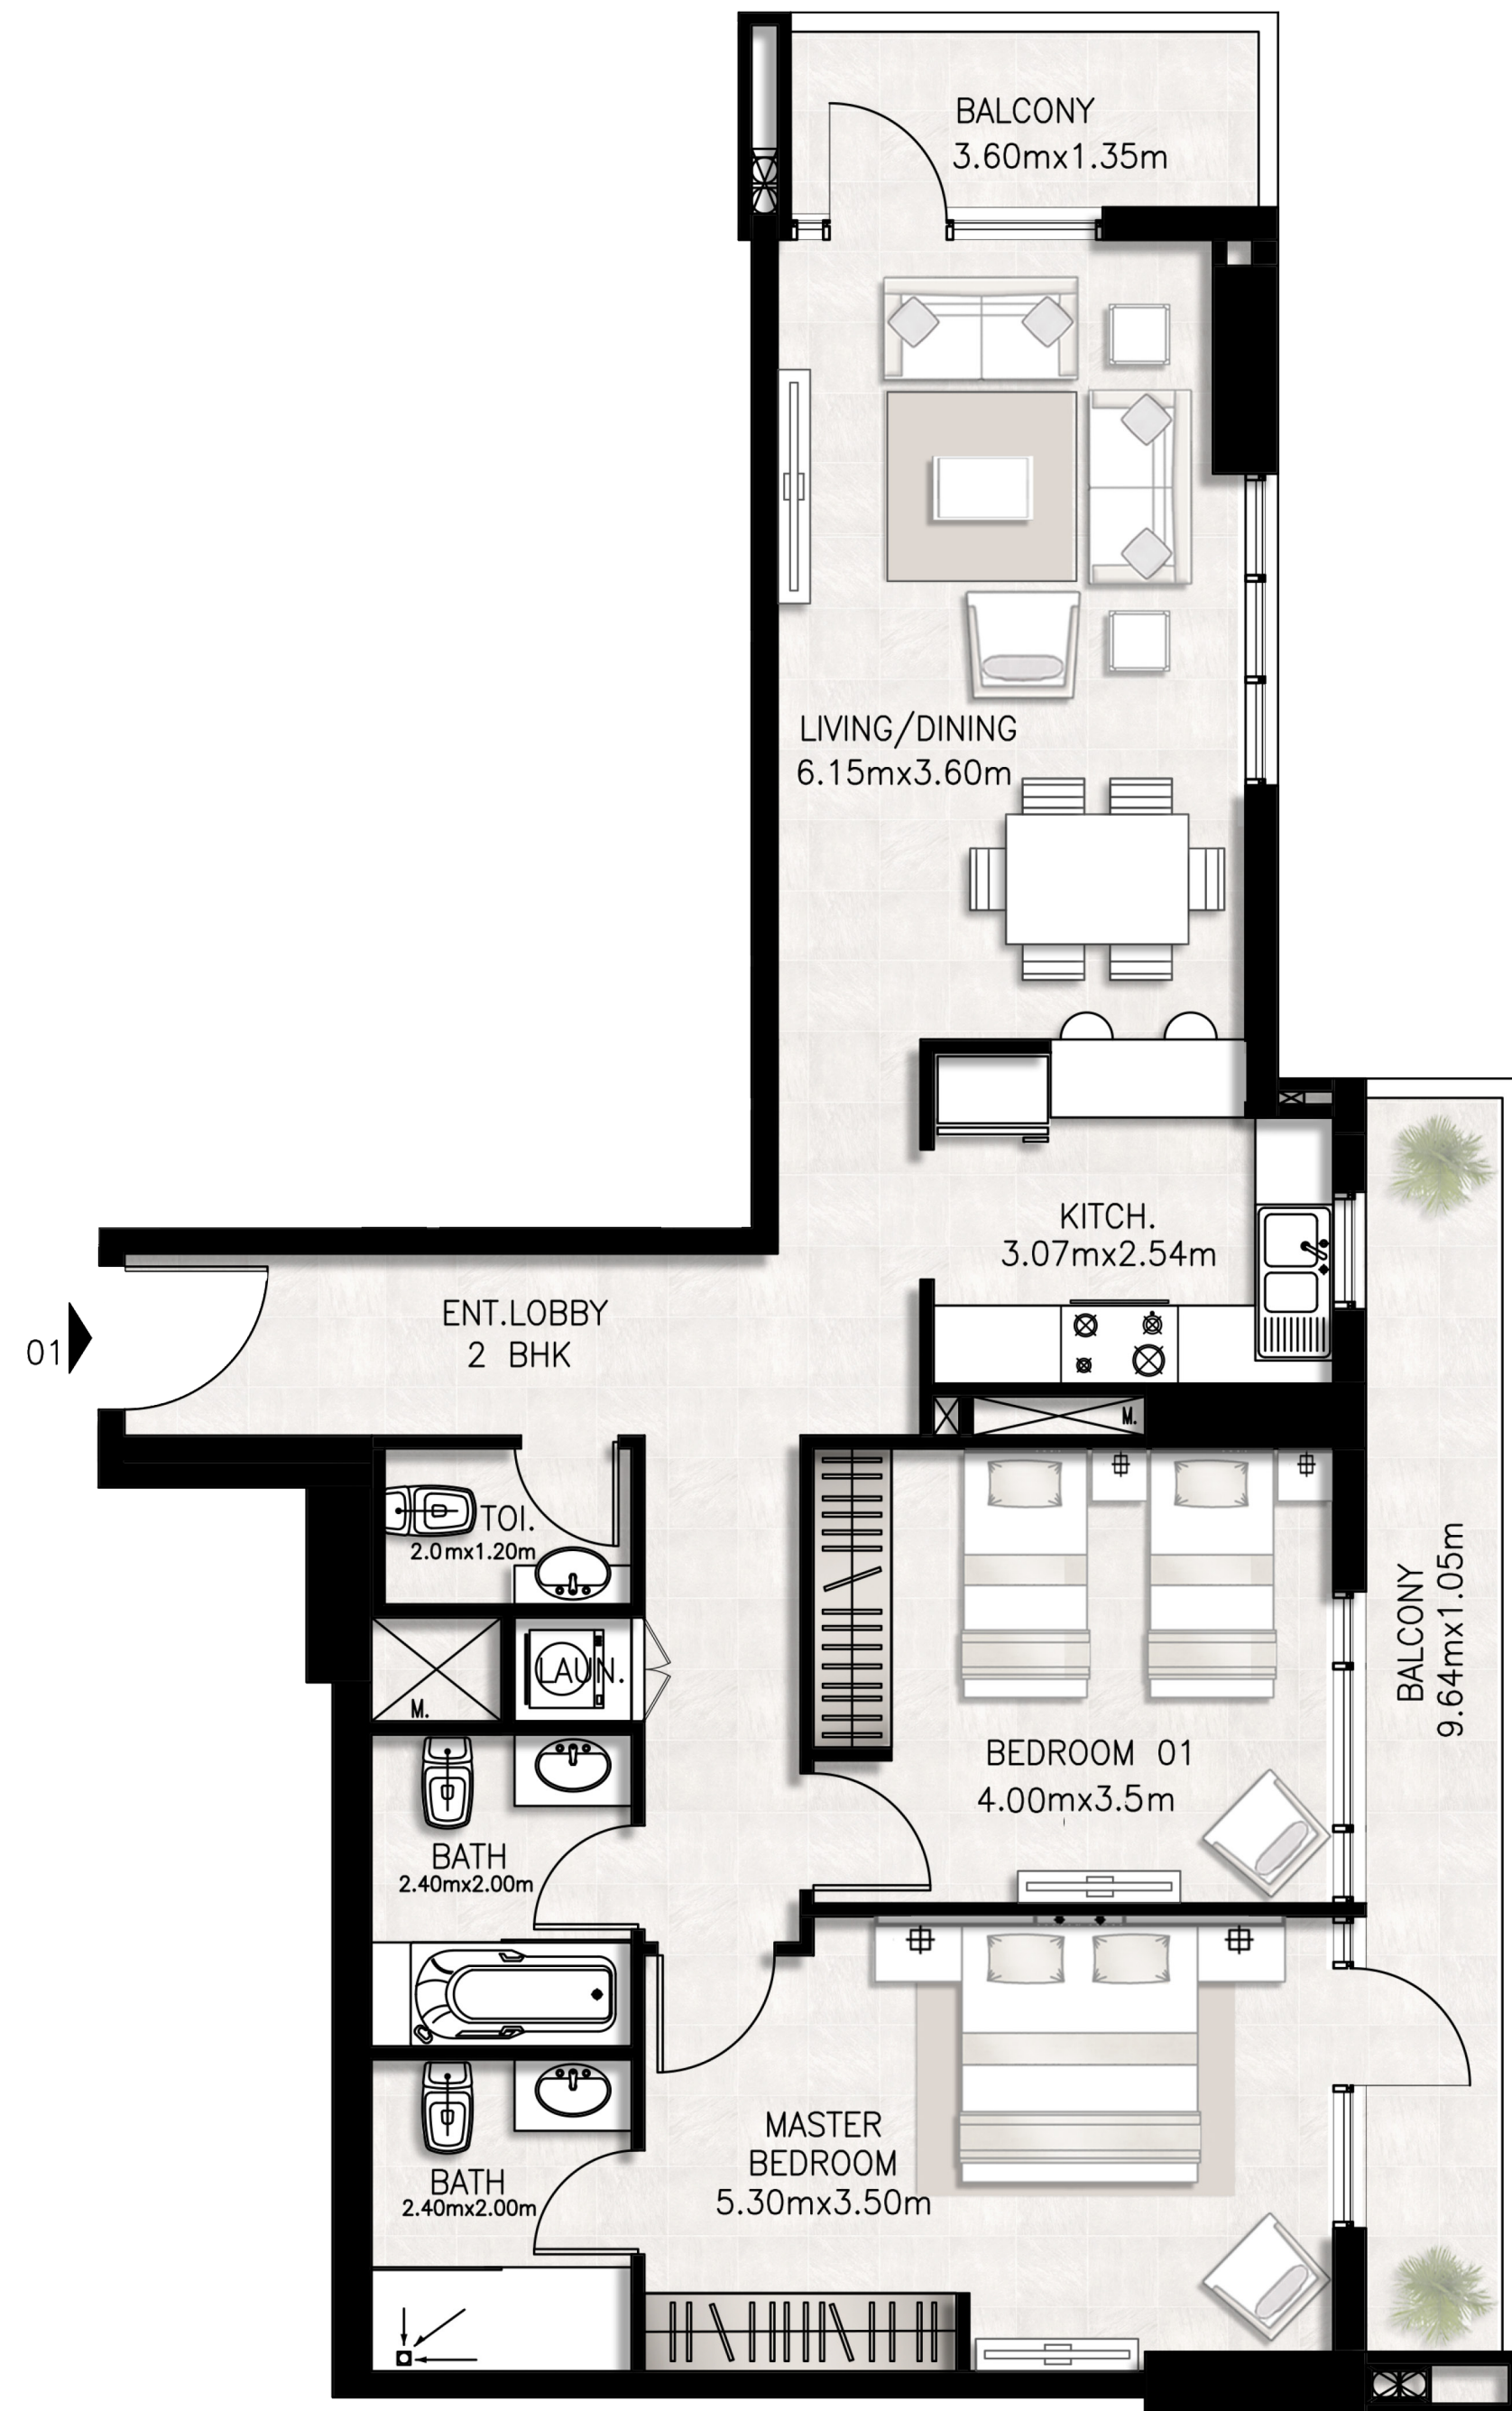

Unit 901 / Ninth floor

BED / BATHS	2 BEDS / 2.5 BATHS
SUITE AREA	99.26 SQM / 1068.4 SQFT
BALCONY AREA	18.18 SQM / 195.7 SQFT
TOTAL AREA	117.44 SQM / 1264.1 SQFT