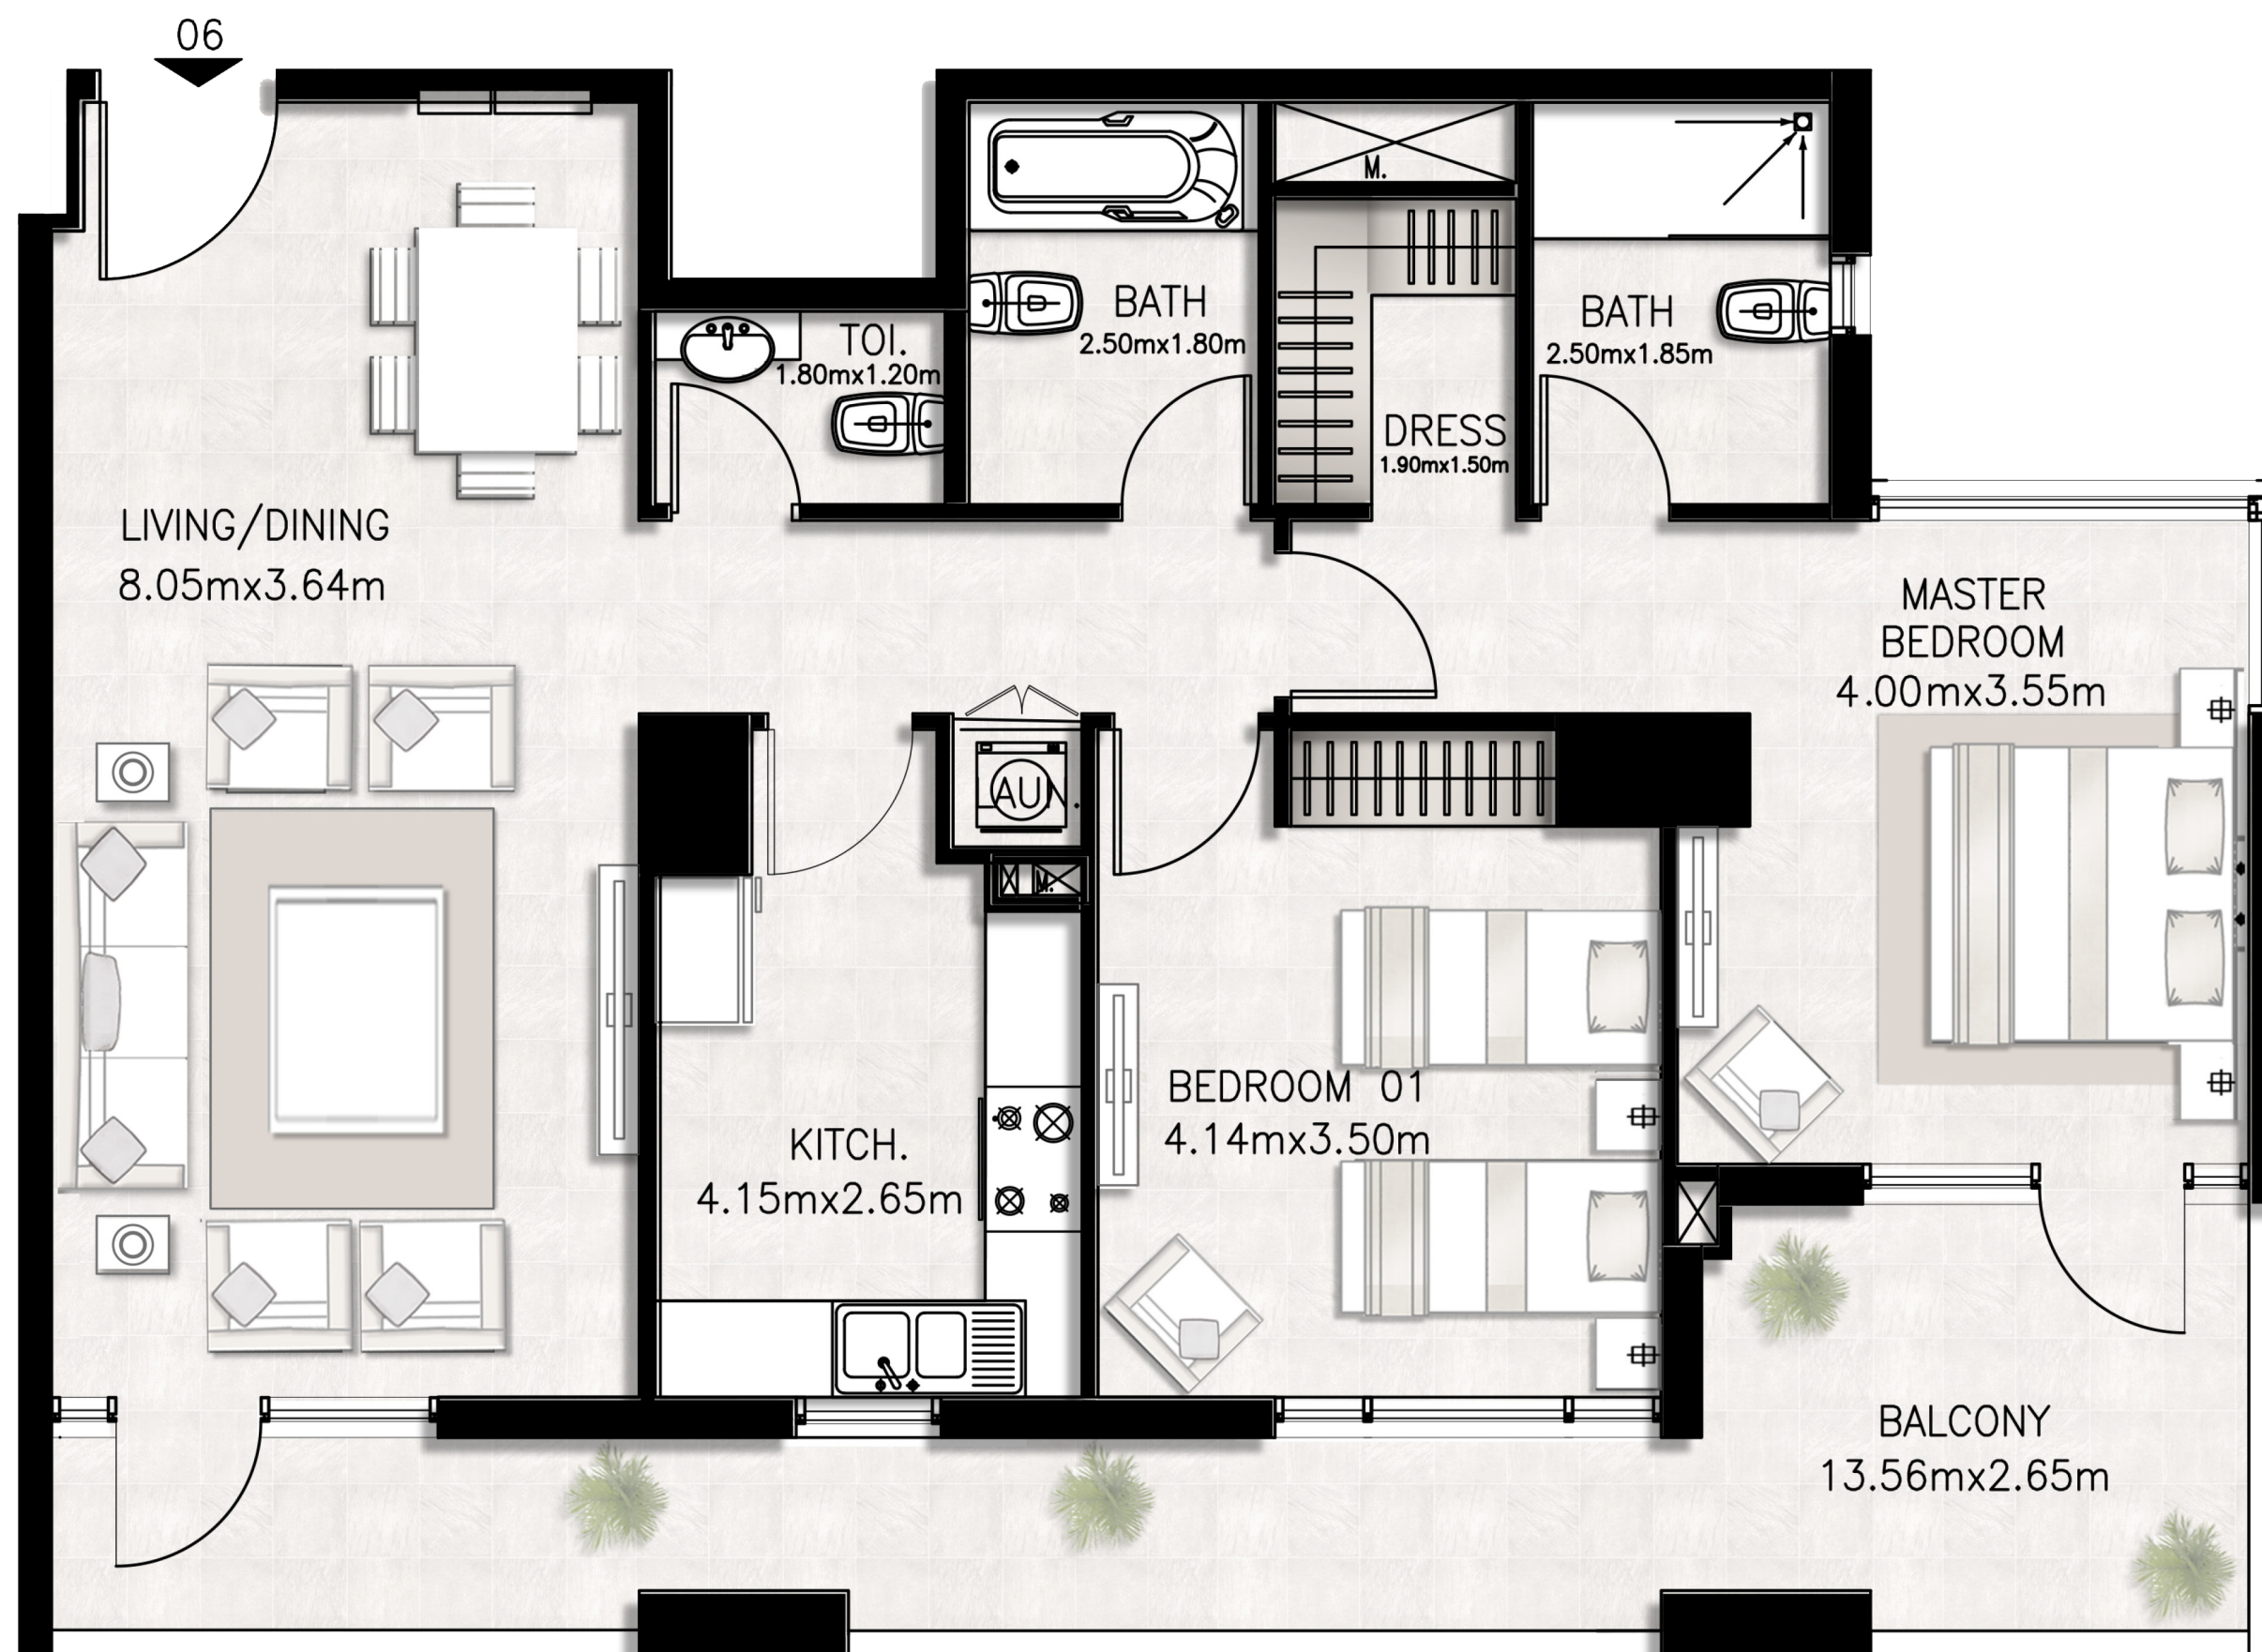

Unit 504 / Fifth floor

BED / BATHS	2 BEDS / 2.5 BATHS
SUITE AREA	94.24 SQM / 1014.4 SQFT
BALCONY AREA	9.05 SQM / 97.4 SQFT
TOTAL AREA	103.29 SQM / 1111.8 SQFT

Unit 505 / Fifth floor

BED / BATHS	2 BEDS / 2.5 BATHS
SUITE AREA	98.64 SQM / 1061.8 SQFT
BALCONY AREA	24.67 SQM / 265.5 SQFT
TOTAL AREA	123.31 SQM / 1327.3 SQFT