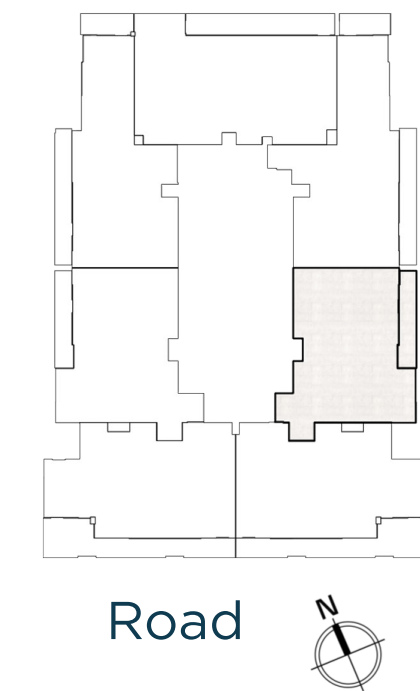

Unit 506 / Fifth floor

BED / BATHS	2 BEDS / 2.5 BATHS
SUITE AREA	98.70 SQM / 1062.4 SQFT
BALCONY AREA	24.51 SQM / 263.8 SQFT
TOTAL AREA	123.21 SQM / 1326.2 SQFT

Unit 507 / Fifth floor

BED / BATHS	2 BEDS / 2.5 BATHS
SUITE AREA	93.12 SQM / 1002.3 SQFT
BALCONY AREA	9.04 SQM / 97.3 SQFT
TOTAL AREA	102.16 SQM / 1099.6 SQFT