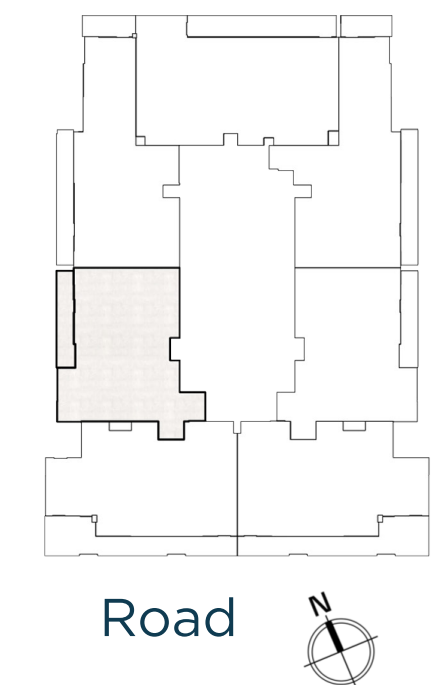

Unit 1504 / Fifteenth floor

BED / BATHS	2 BEDS / 2.5 BATHS
SUITE AREA	94.24 SQM / 1014.4 SQFT
BALCONY AREA	9.05 SQM / 97.4 SQFT
TOTAL AREA	103.29 SQM / 1111.8 SQFT