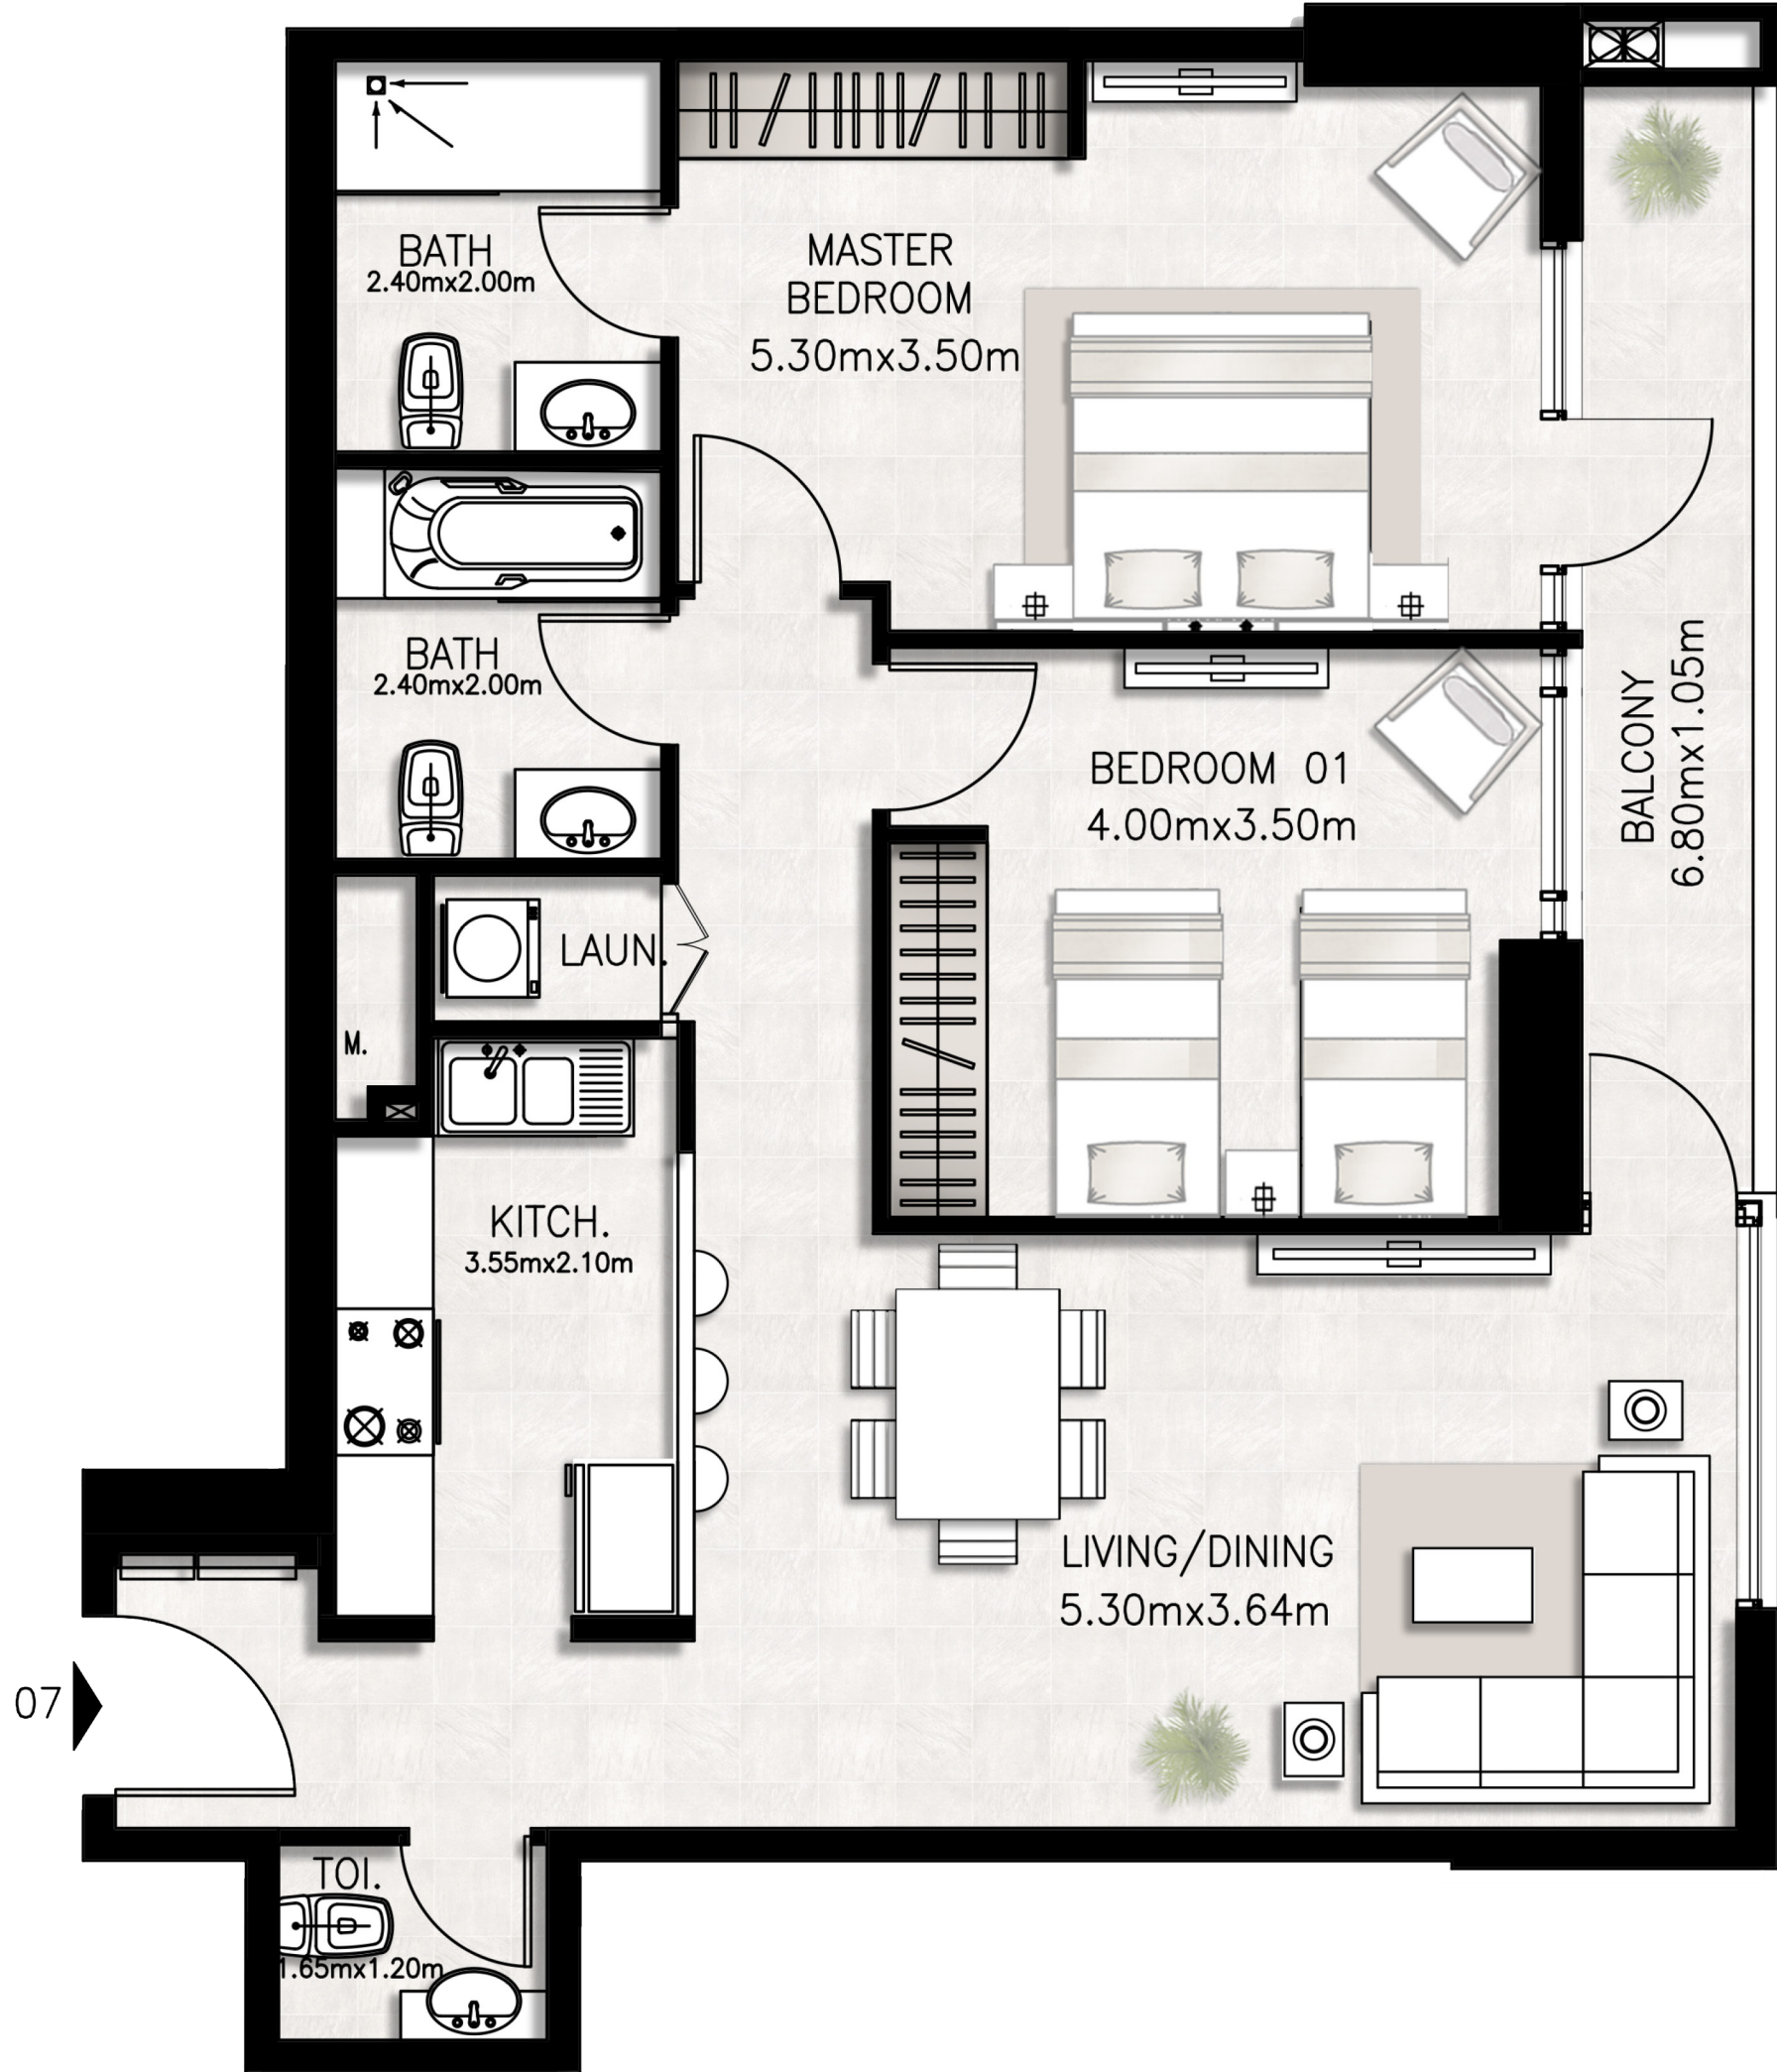

Seventh Floor

Unit layouts

Unit 701 / Seventh floor

BED / BATHS	2 BEDS / 2.5 BATHS
SUITE AREA	99.26 SQM / 1068.4 SQFT
BALCONY AREA	18.18 SQM / 195.7 SQFT
TOTAL AREA	117.44 SQM / 1264.1 SQFT

Unit 702 / Seventh floor