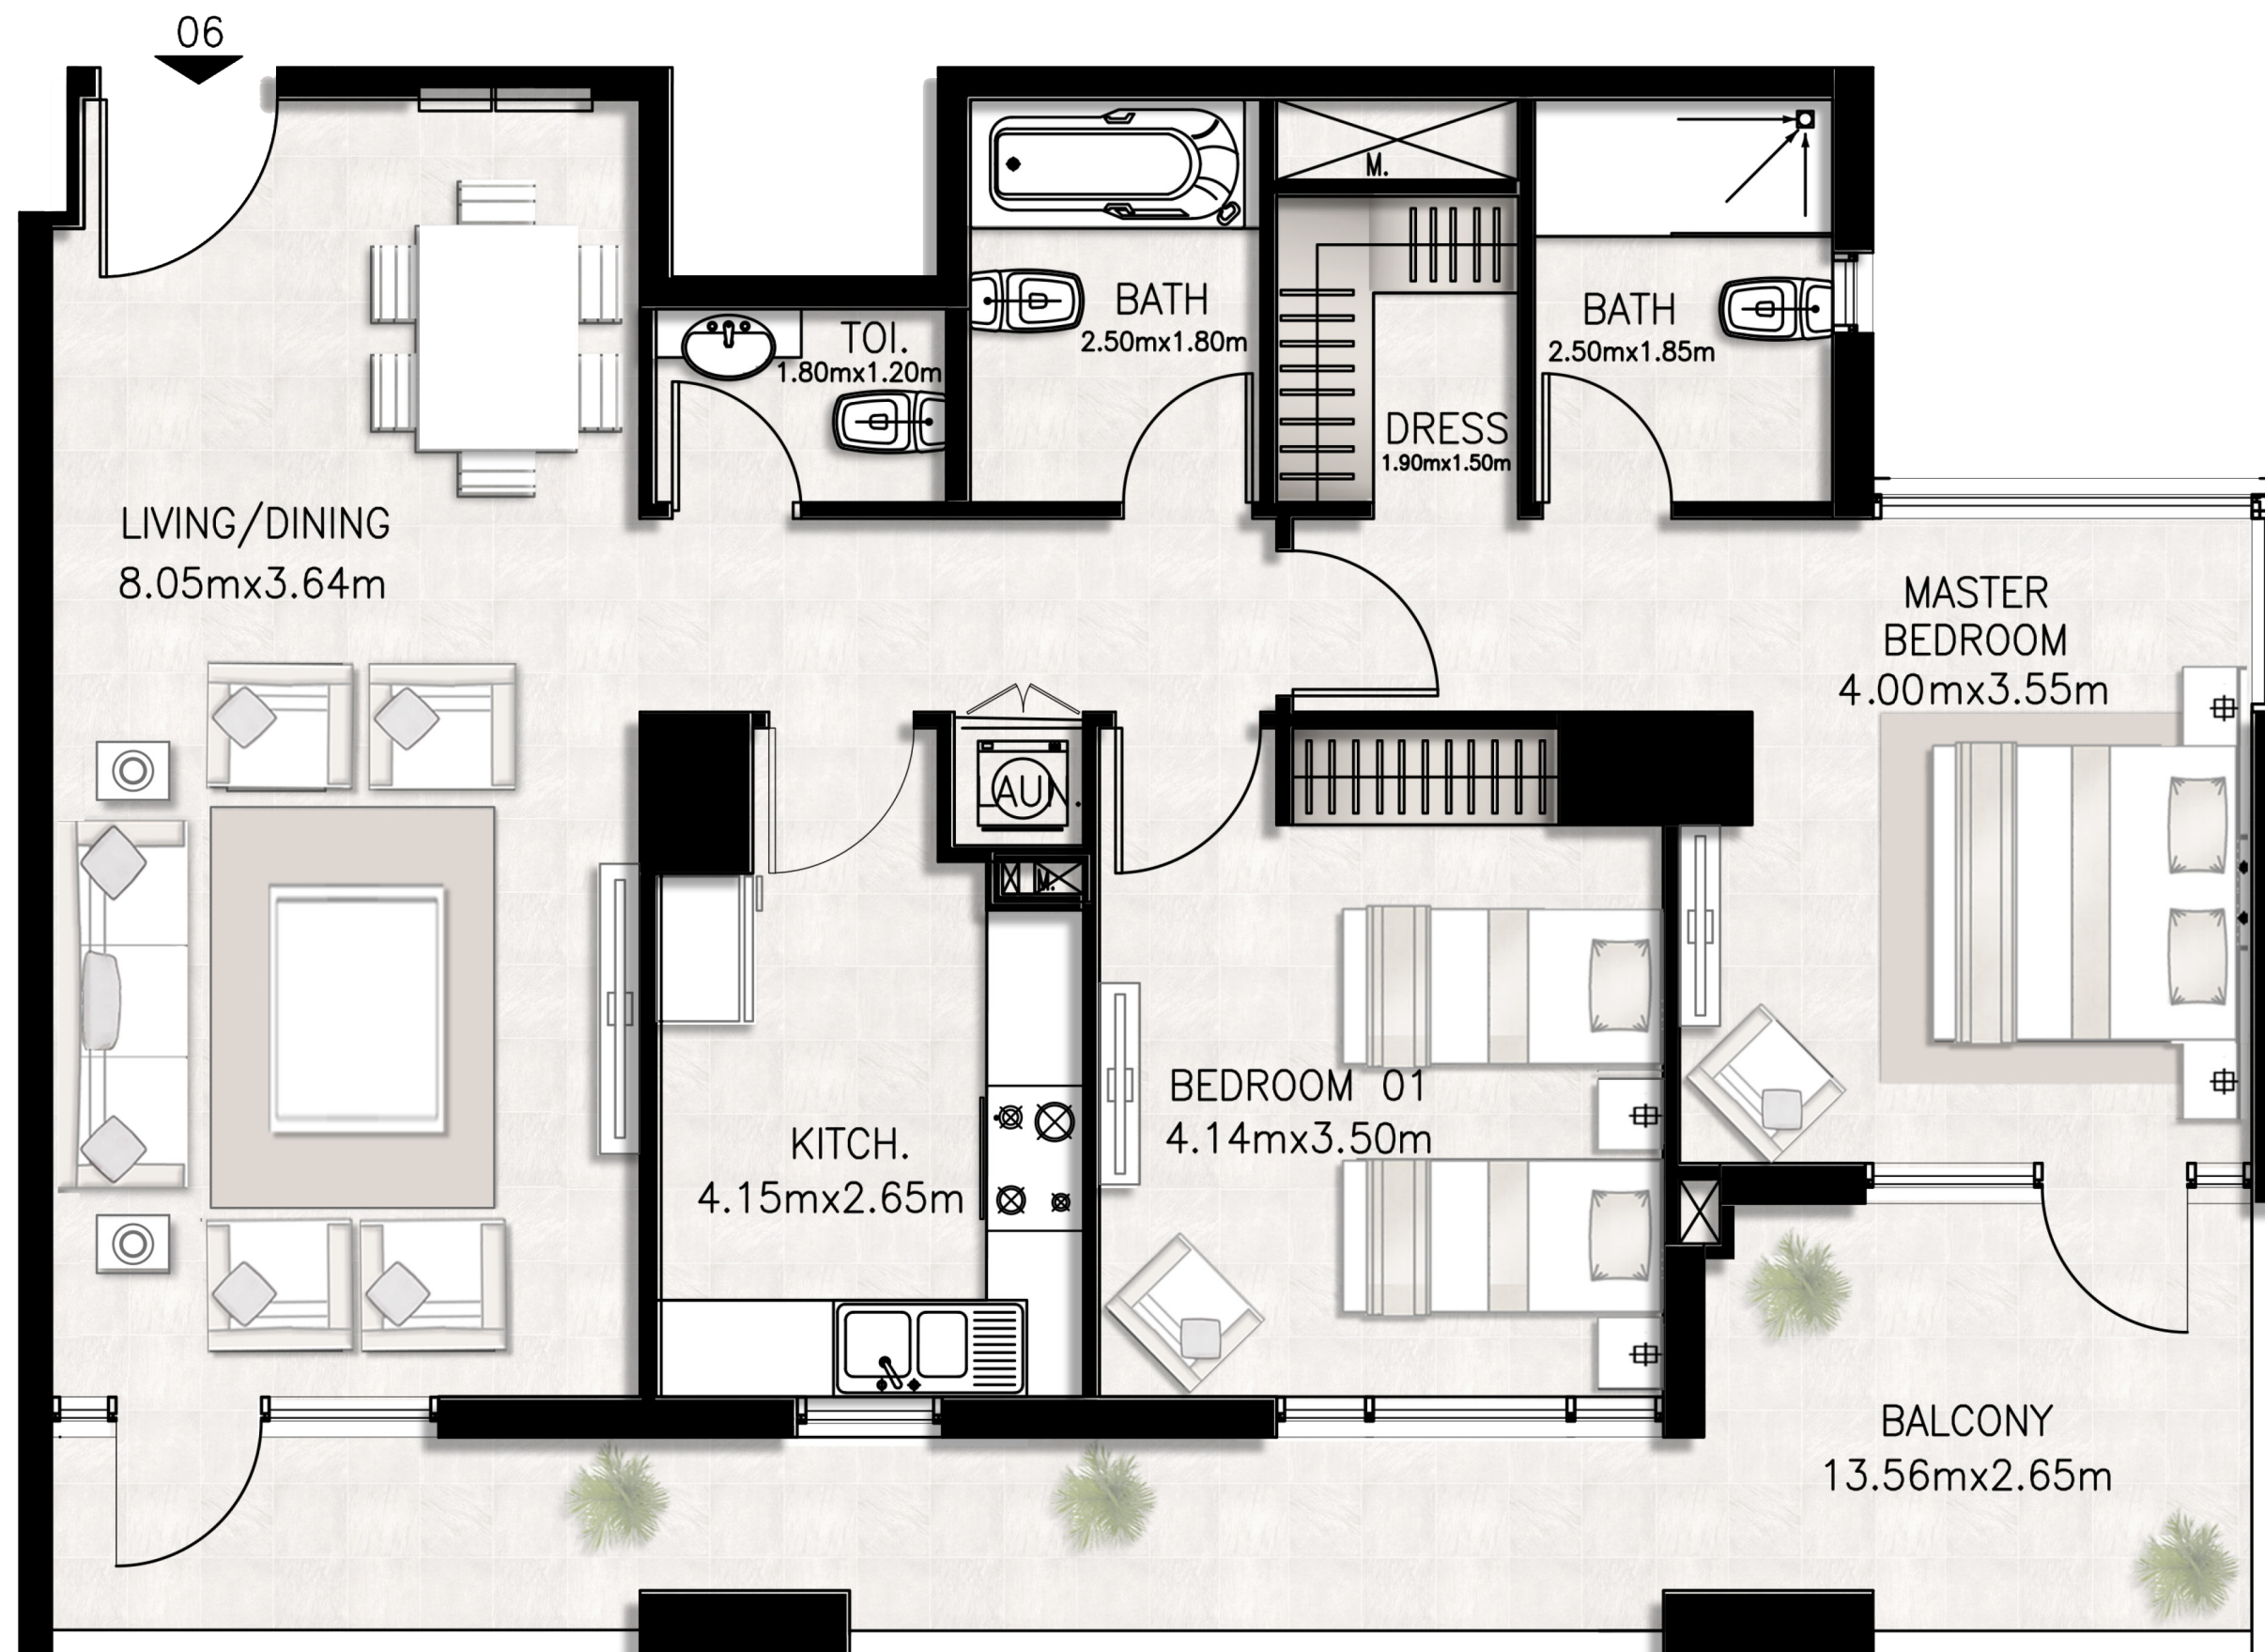

Unit 1604 / Sixteenth floor

BED / BATHS	2 BEDS / 2.5 BATHS
SUITE AREA	94.24 SQM / 1014.4 SQFT
BALCONY AREA	9.05 SQM / 97.4 SQFT
TOTAL AREA	103.29 SQM / 1111.8 SQFT

Unit 1605 / Sixteenth floor

BED / BATHS	2 BEDS / 2.5 BATHS
SUITE AREA	98.64 SQM / 1061.8 SQFT
BALCONY AREA	24.67 SQM / 265.5 SQFT
TOTAL AREA	123.31 SQM / 1327.3 SQFT