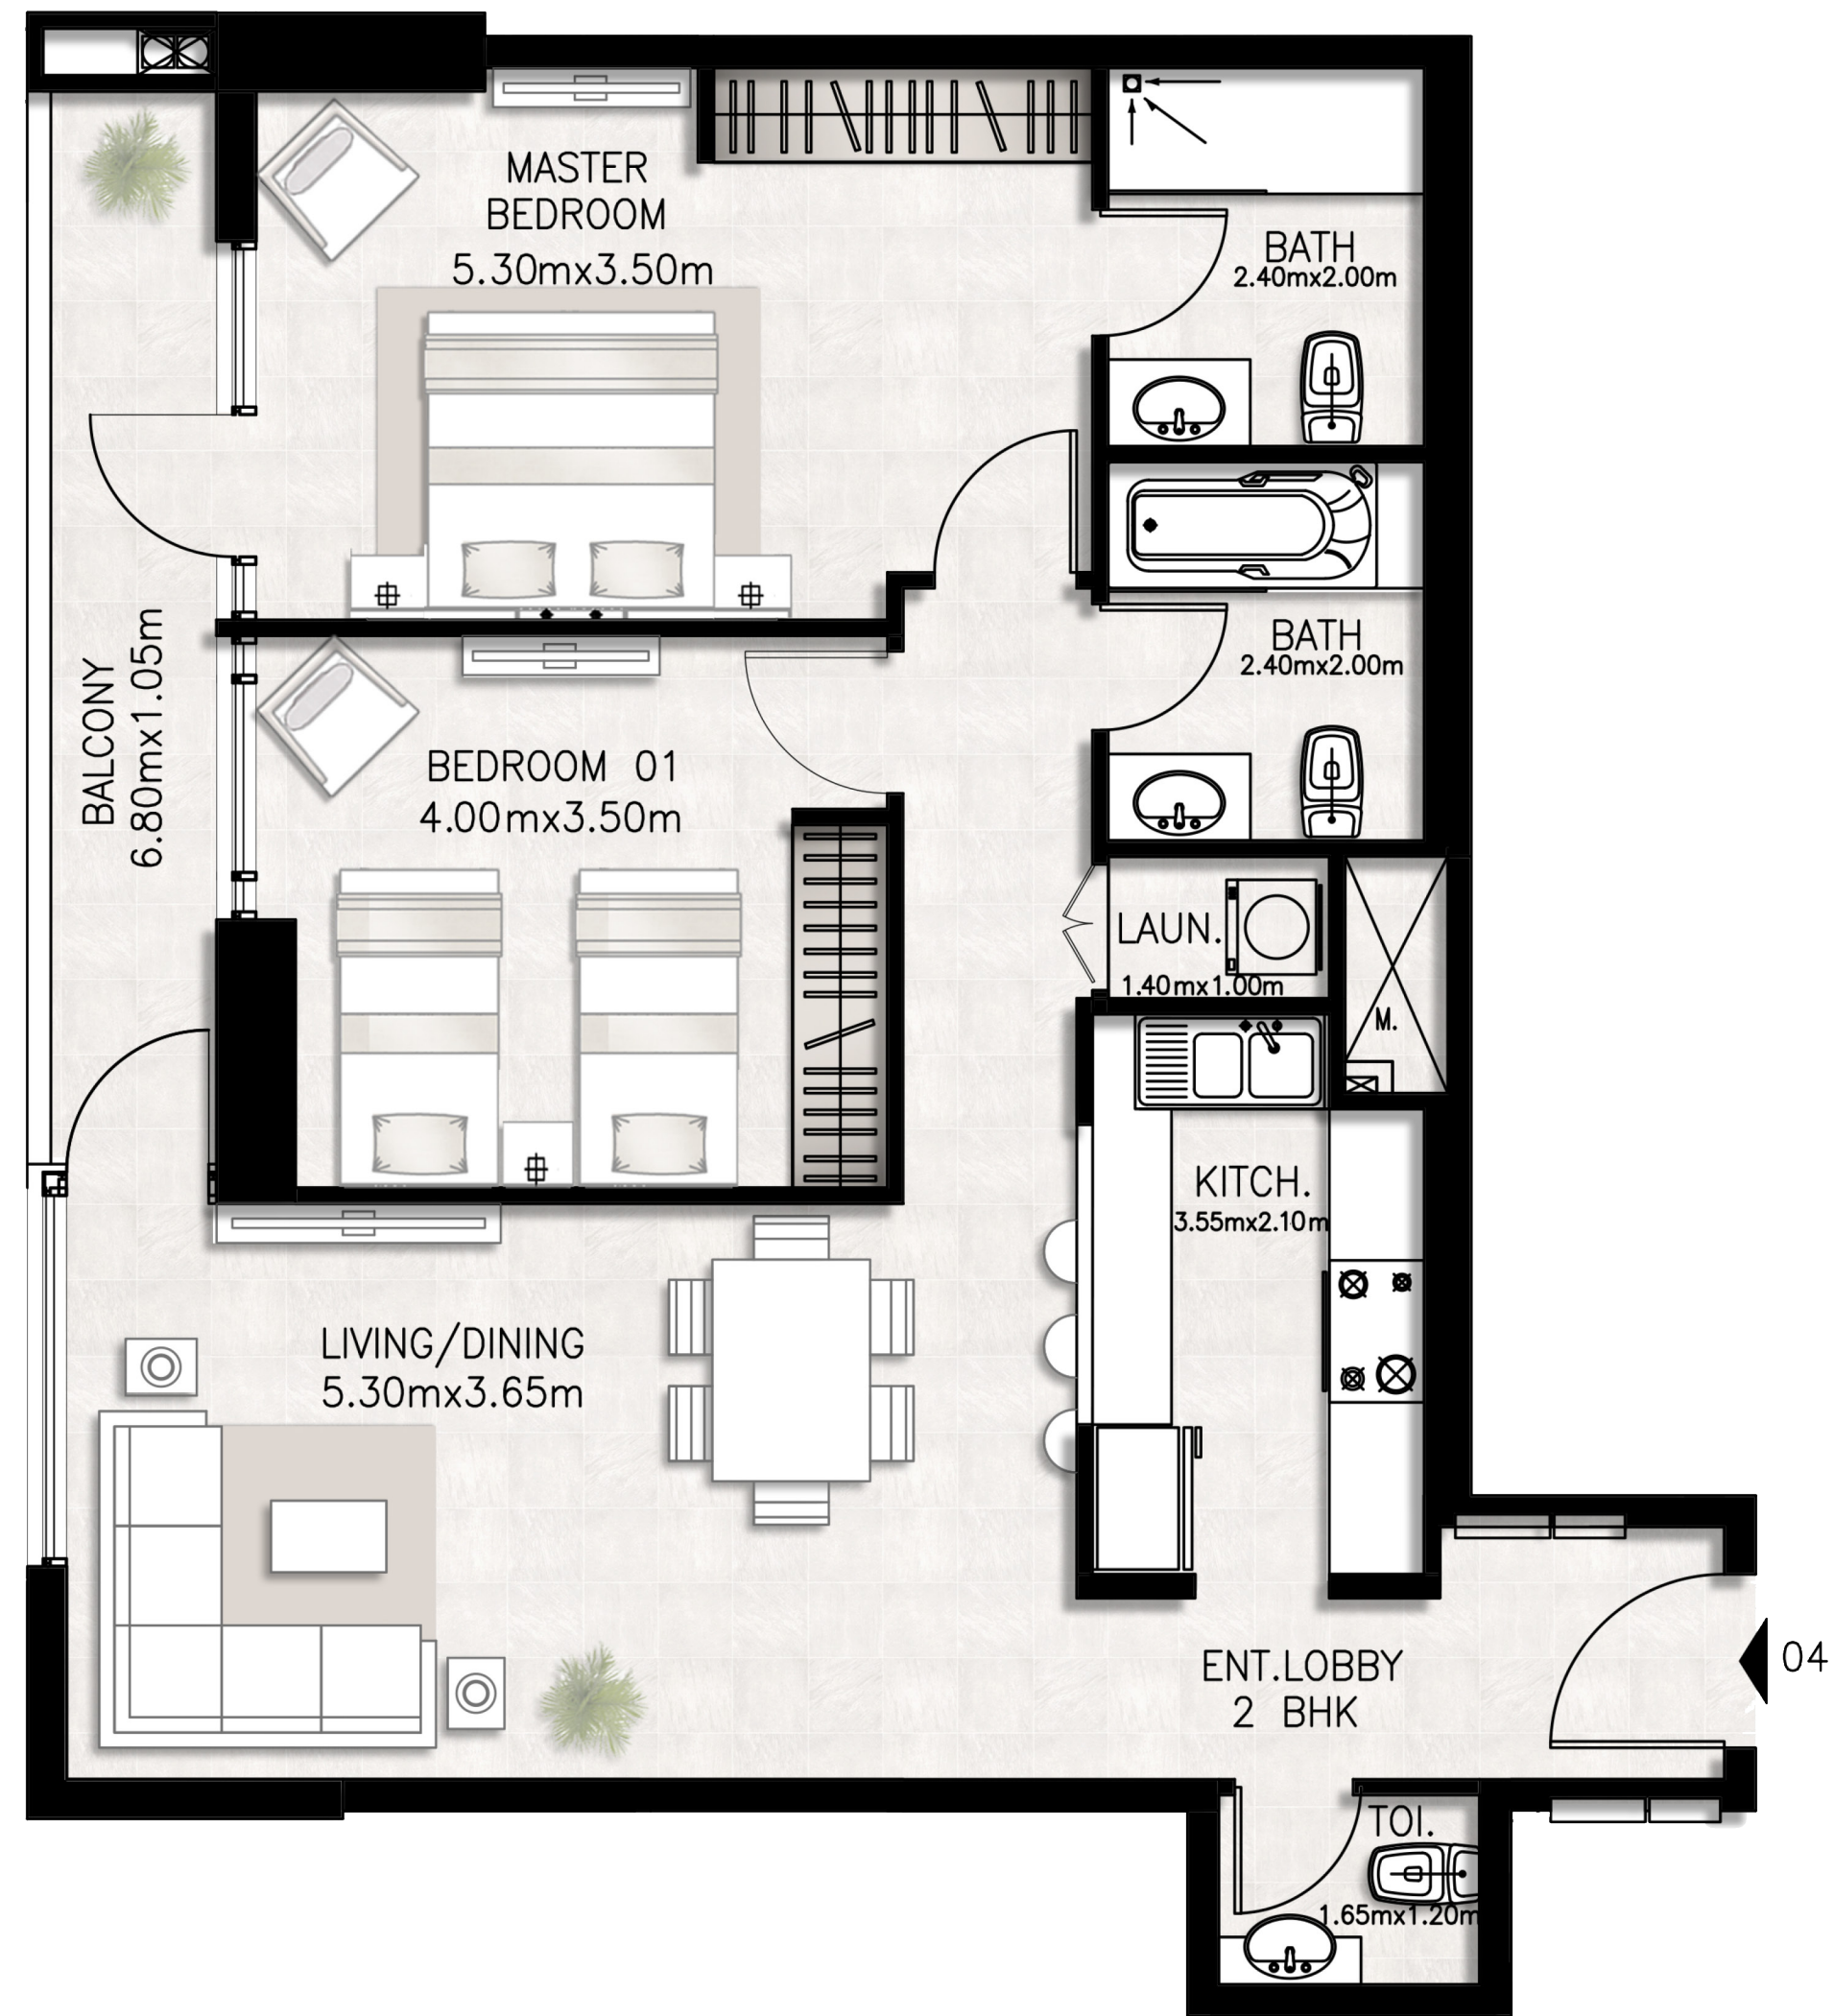

BED / BATHS	3 BEDS / 2.5 BATHS
SUITE AREA	117.61 SQM / 1265.9 SQFT
BALCONY AREA	17.01 SQM / 183.1 SQFT
TOTAL AREA	134.62 SQM / 1449.0 SQFT

Unit 703 / Seventh floor

BED / BATHS	2 BEDS / 2.5 BATHS
SUITE AREA	95.82 SQM / 1031.4 SQFT
BALCONY AREA	18.29 SQM / 196.9 SQFT
TOTAL AREA	114.11 SQM / 1228.3 SQFT