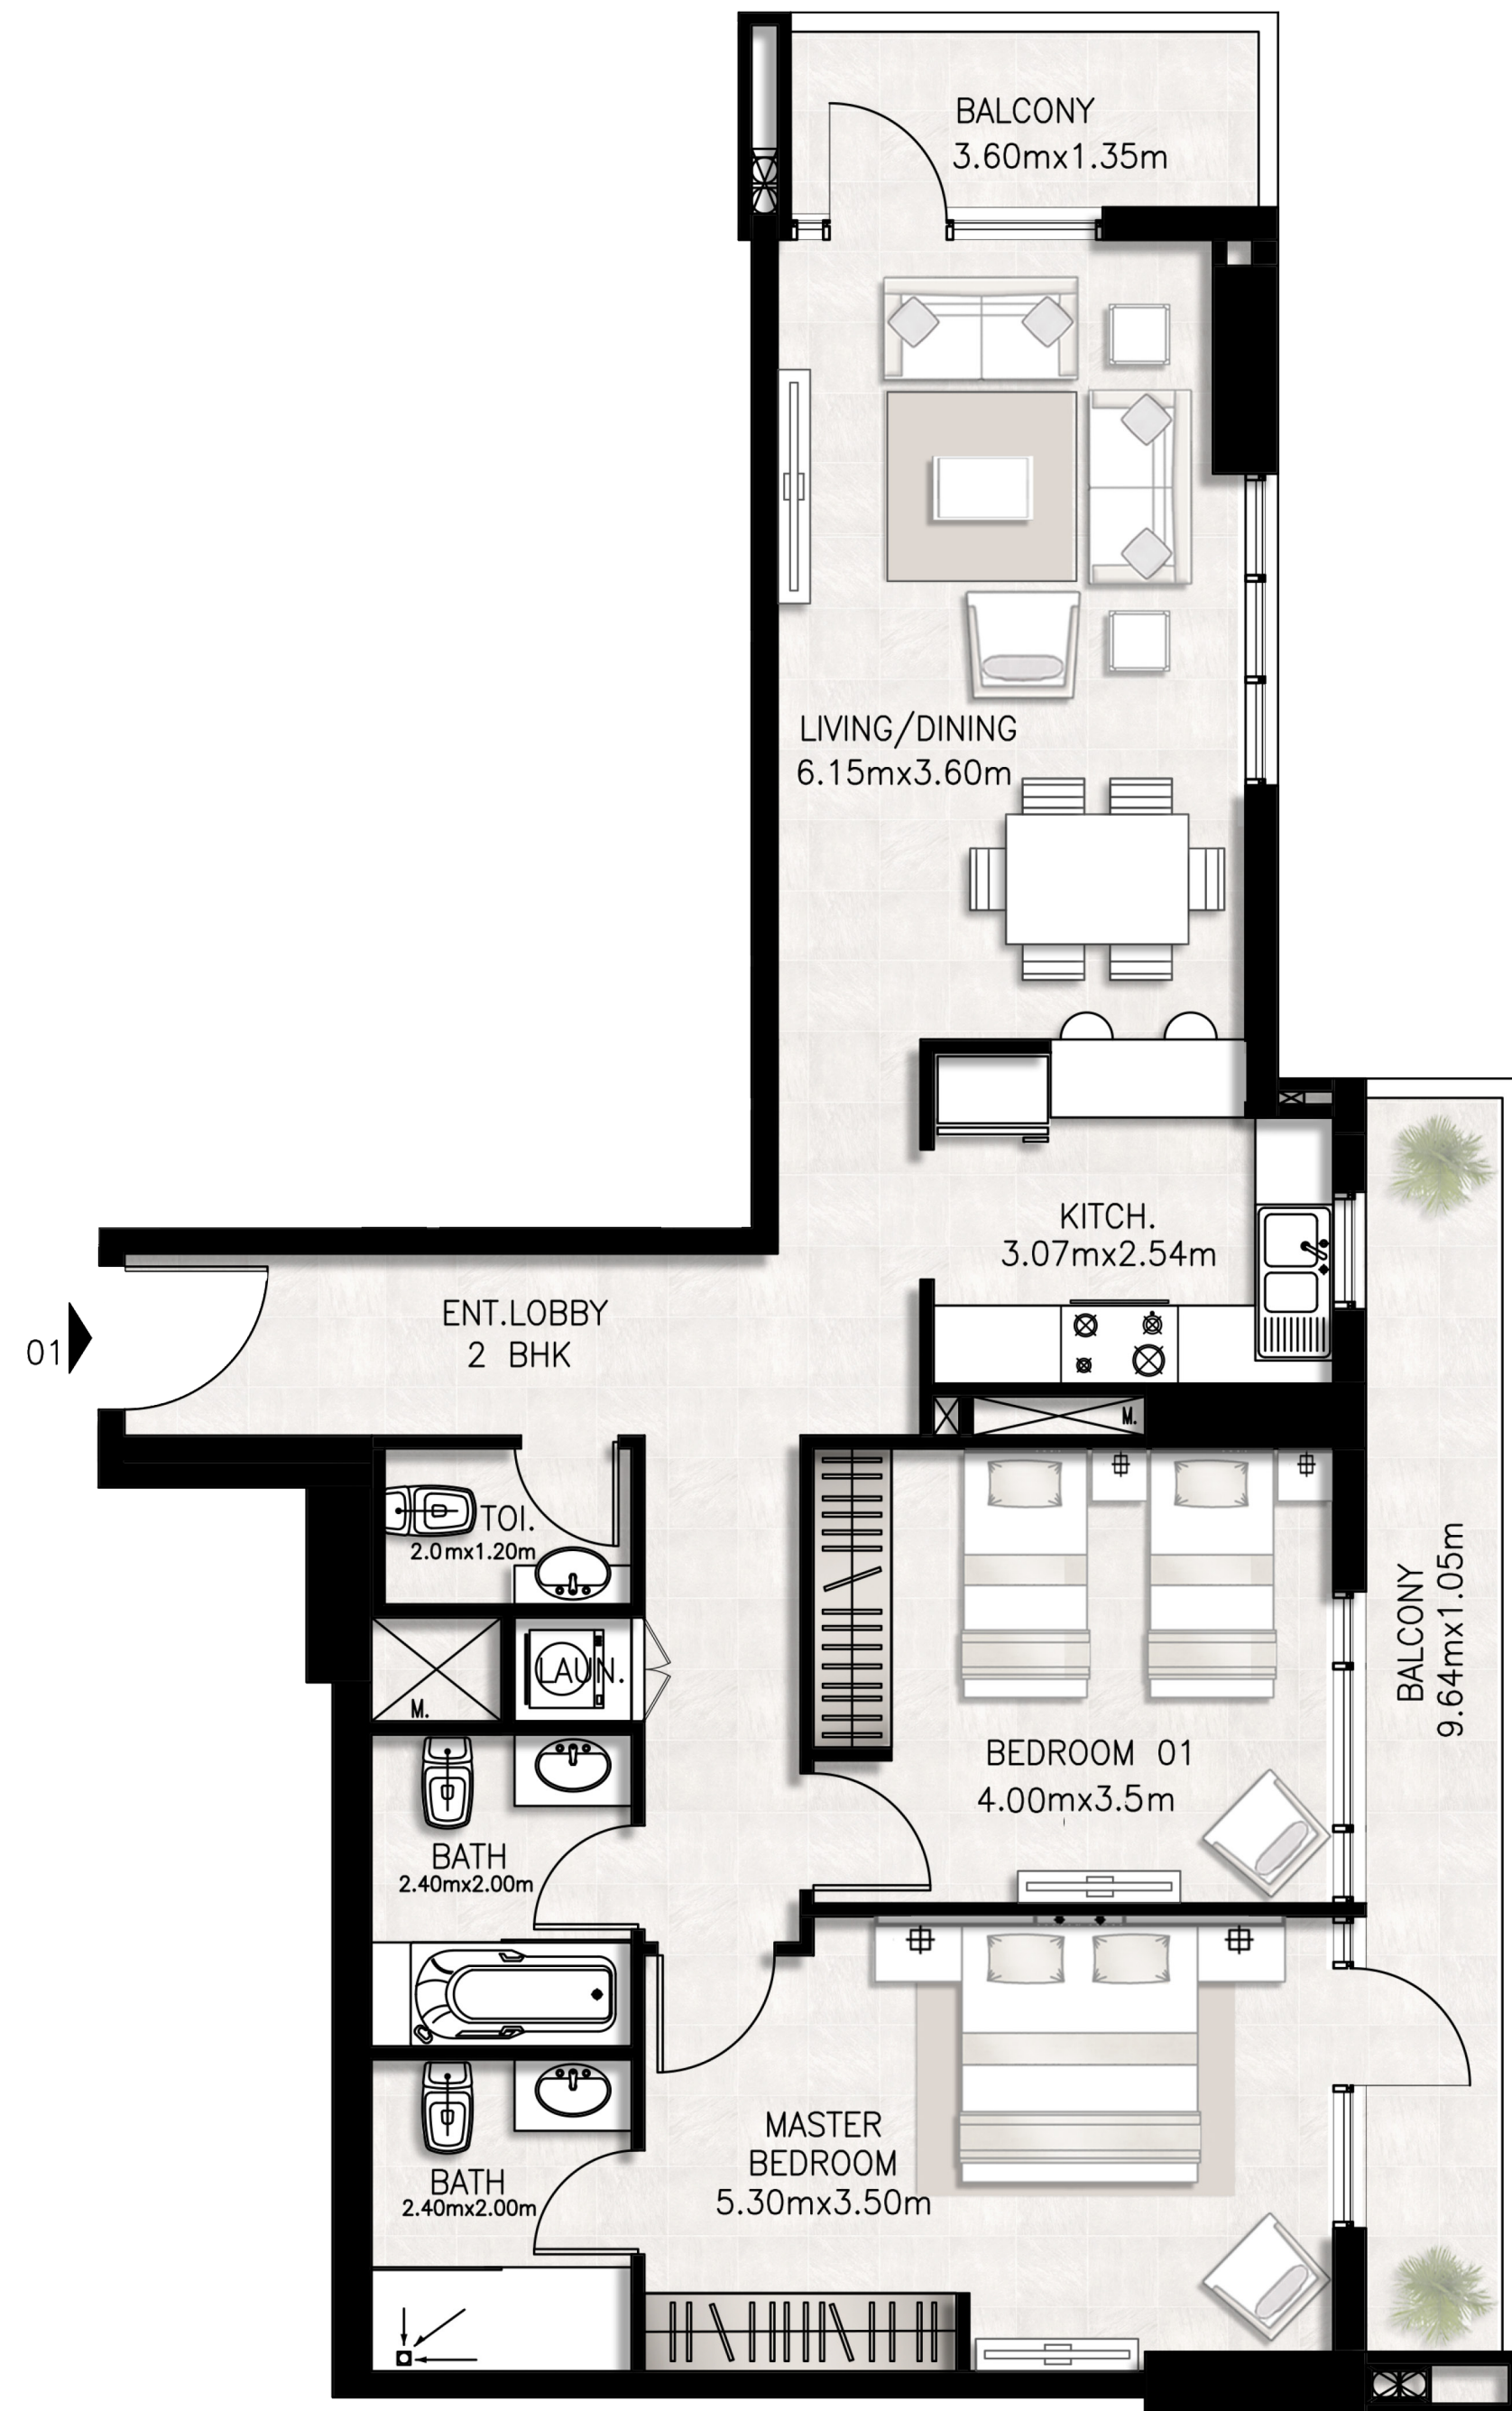

Unit 1601 / Sixteenth floor

BED / BATHS	2 BEDS / 2.5 BATHS
SUITE AREA	99.26 SQM / 1068.4 SQFT
BALCONY AREA	18.18 SQM / 195.7 SQFT
TOTAL AREA	117.44 SQM / 1264.1 SQFT