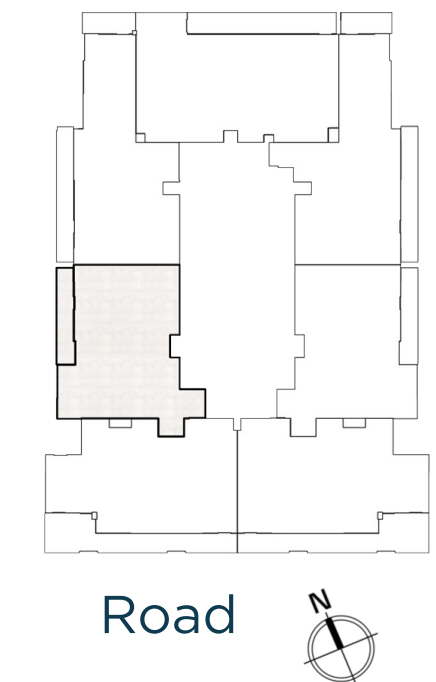

Unit 1304 / Thirteenth floor

BED / BATHS	2 BEDS / 2.5 BATHS
SUITE AREA	94.24 SQM / 1014.4 SQFT
BALCONY AREA	9.05 SQM / 97.4 SQFT
TOTAL AREA	103.29 SQM / 1111.8 SQFT