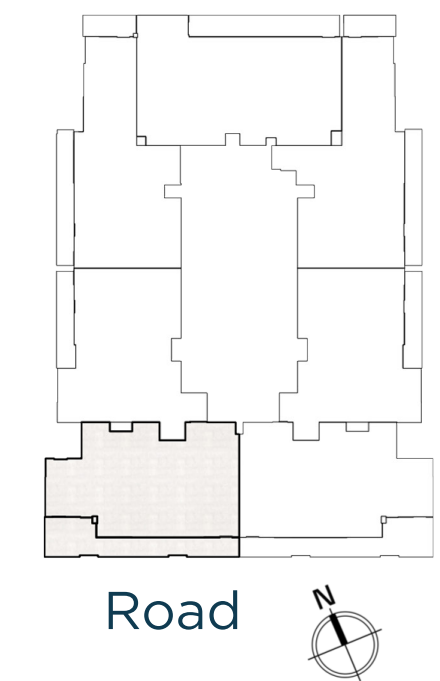

Unit 804 / Eighth floor

BED / BATHS	2 BEDS / 2.5 BATHS
SUITE AREA	94.24 SQM / 1014.4 SQFT
BALCONY AREA	9.05 SQM / 97.4 SQFT
TOTAL AREA	103.29 SQM / 1111.8 SQFT

Unit 805 / Eighth floor

BED / BATHS	2 BEDS / 2.5 BATHS
SUITE AREA	98.64 SQM / 1061.8 SQFT
BALCONY AREA	24.67 SQM / 265.5 SQFT
TOTAL AREA	123.31 SQM / 1327.3 SQFT