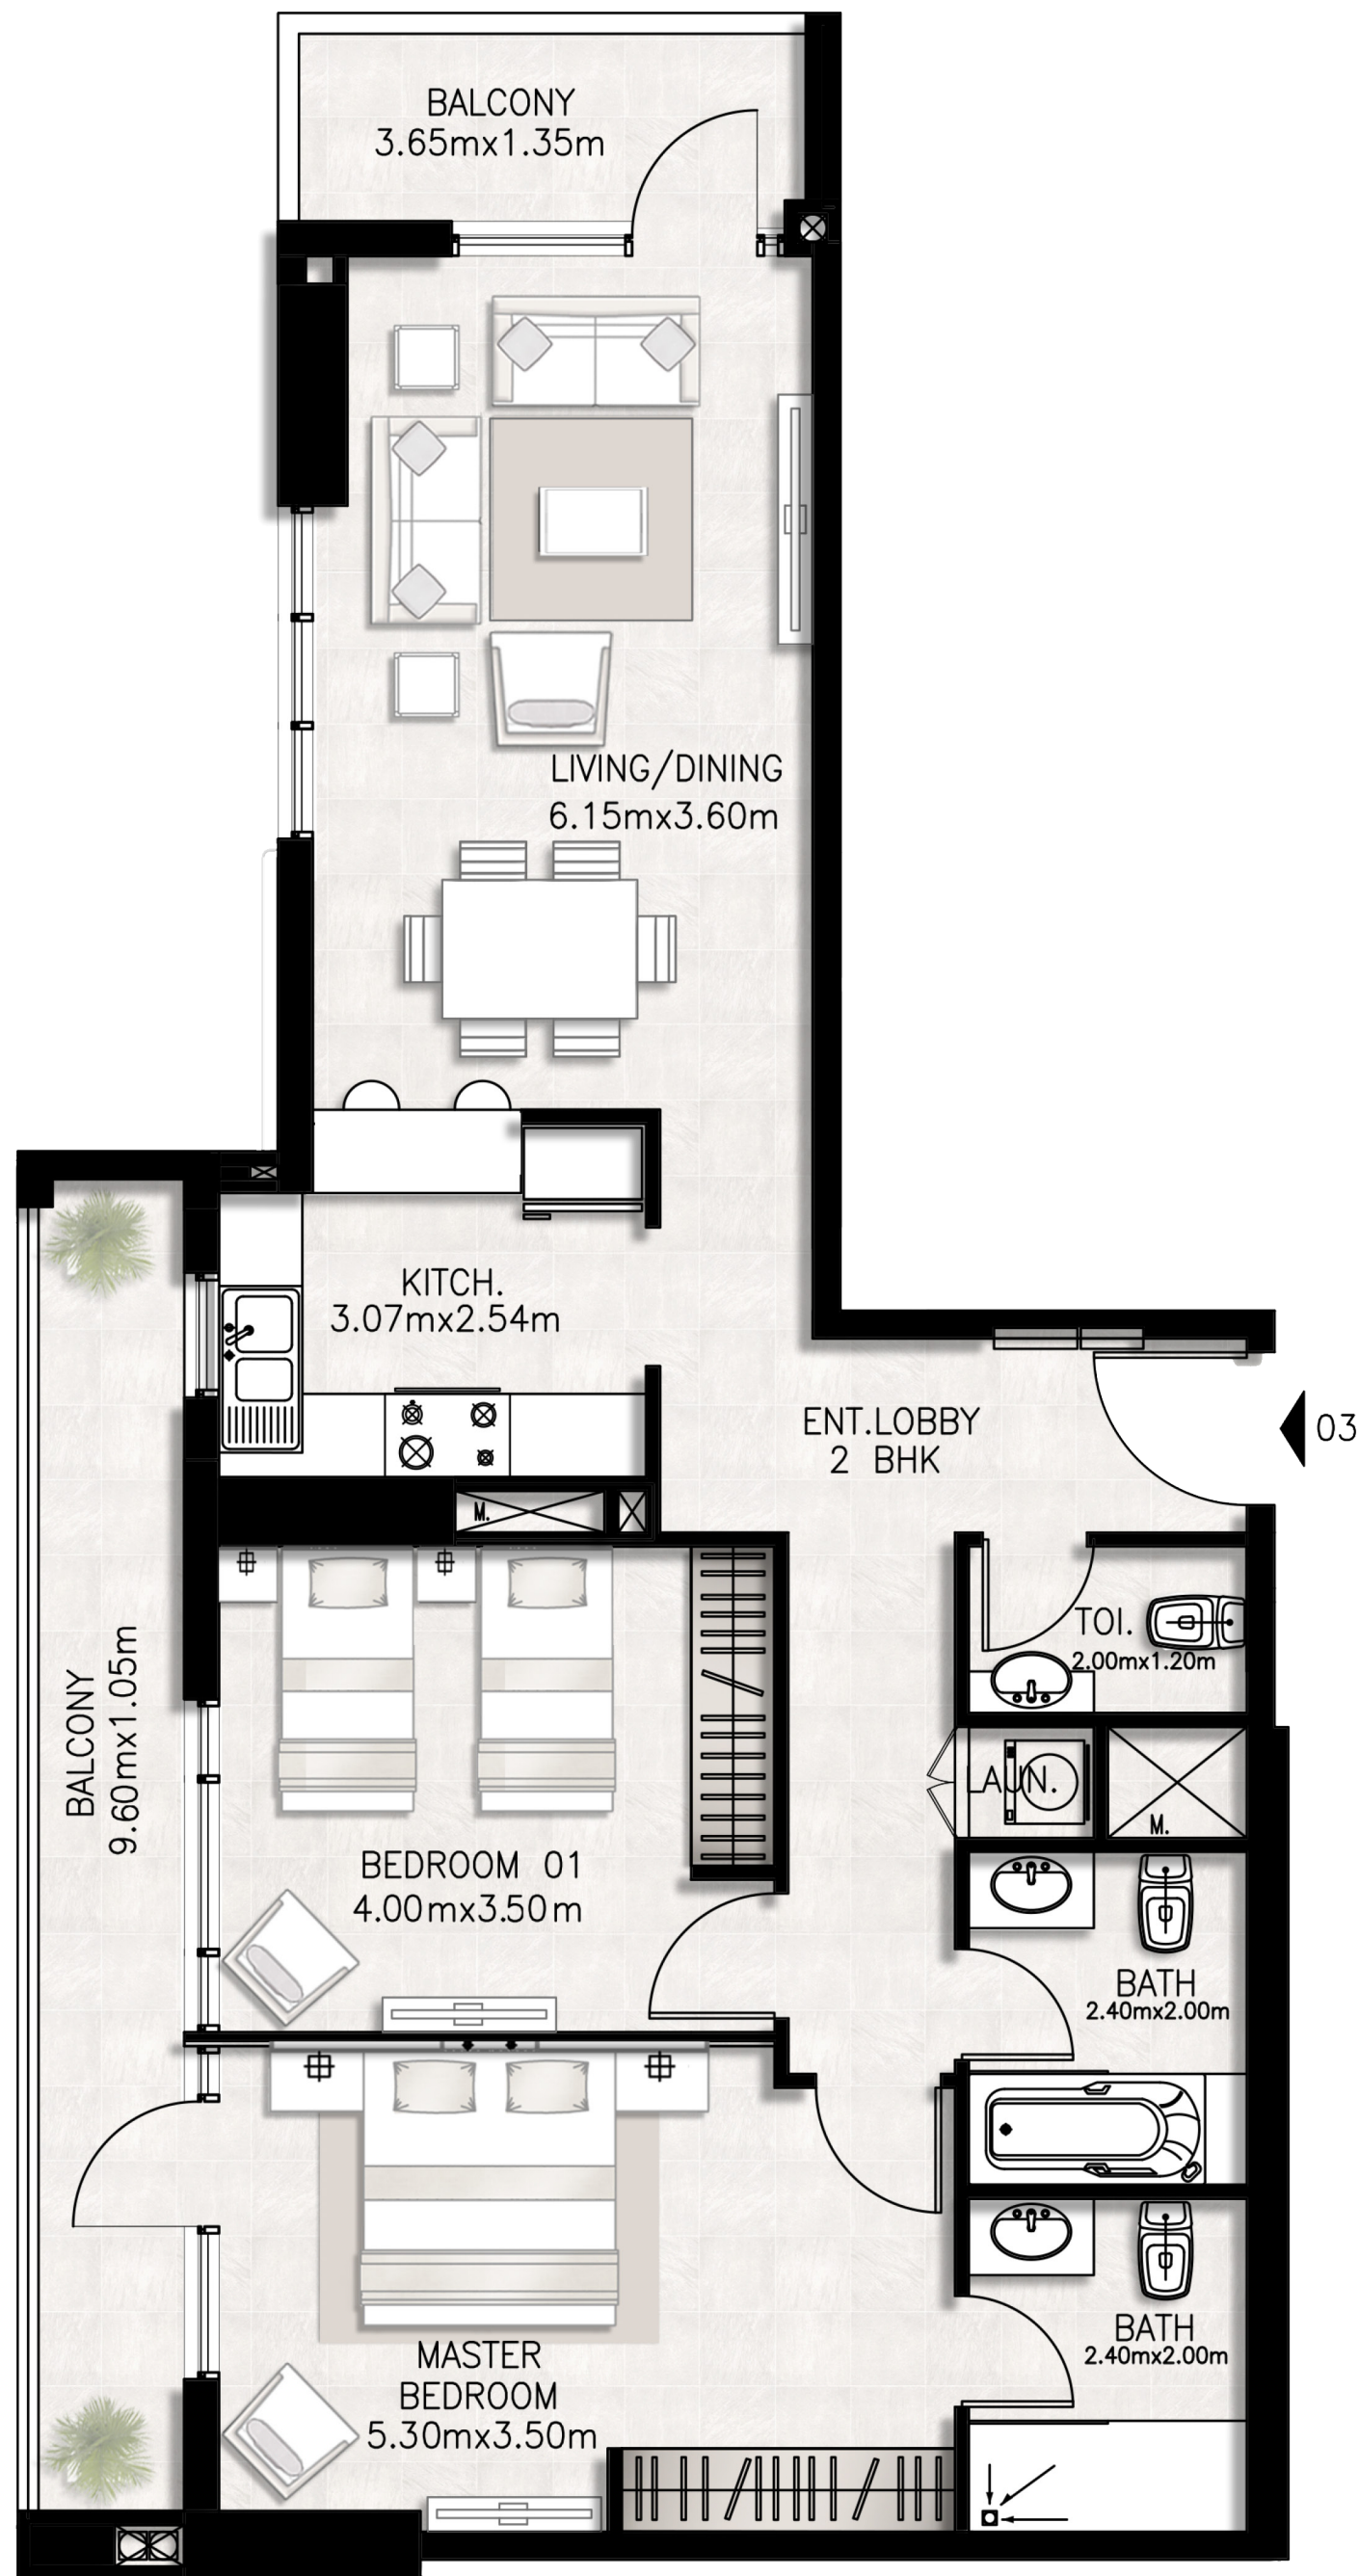

Unit 203 / Second floor

BED / BATHS	2 BEDS / 2.5 BATHS
SUITE AREA	95.82 SQM / 1031.4 SQFT
BALCONY AREA	18.29 SQM / 196.9 SQFT
TOTAL AREA	114.11 SQM / 1228.3 SQFT