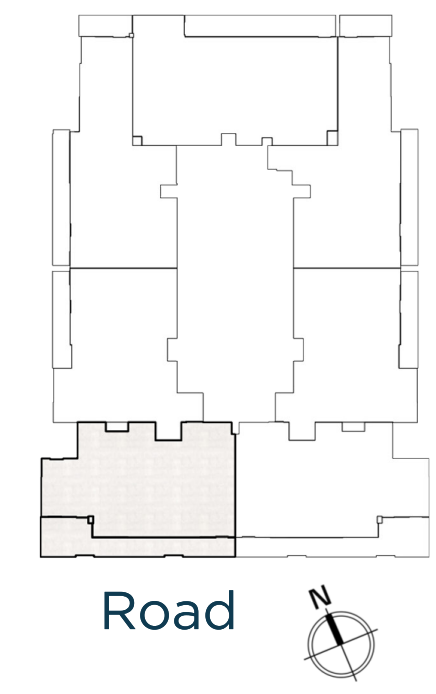

Unit 1704 / Seventeenth floor

BED / BATHS	2 BEDS / 2.5 BATHS
SUITE AREA	94.24 SQM / 1014.4 SQFT
BALCONY AREA	9.05 SQM / 97.4 SQFT
TOTAL AREA	103.29 SQM / 1111.8 SQFT

Unit 1705 / Seventeenth floor

BED / BATHS	2 BEDS / 2.5 BATHS
SUITE AREA	98.64 SQM / 1061.8 SQFT
BALCONY AREA	24.67 SQM / 315.1 SQFT
TOTAL AREA	123.31 SQM / 1376.9 SQFT