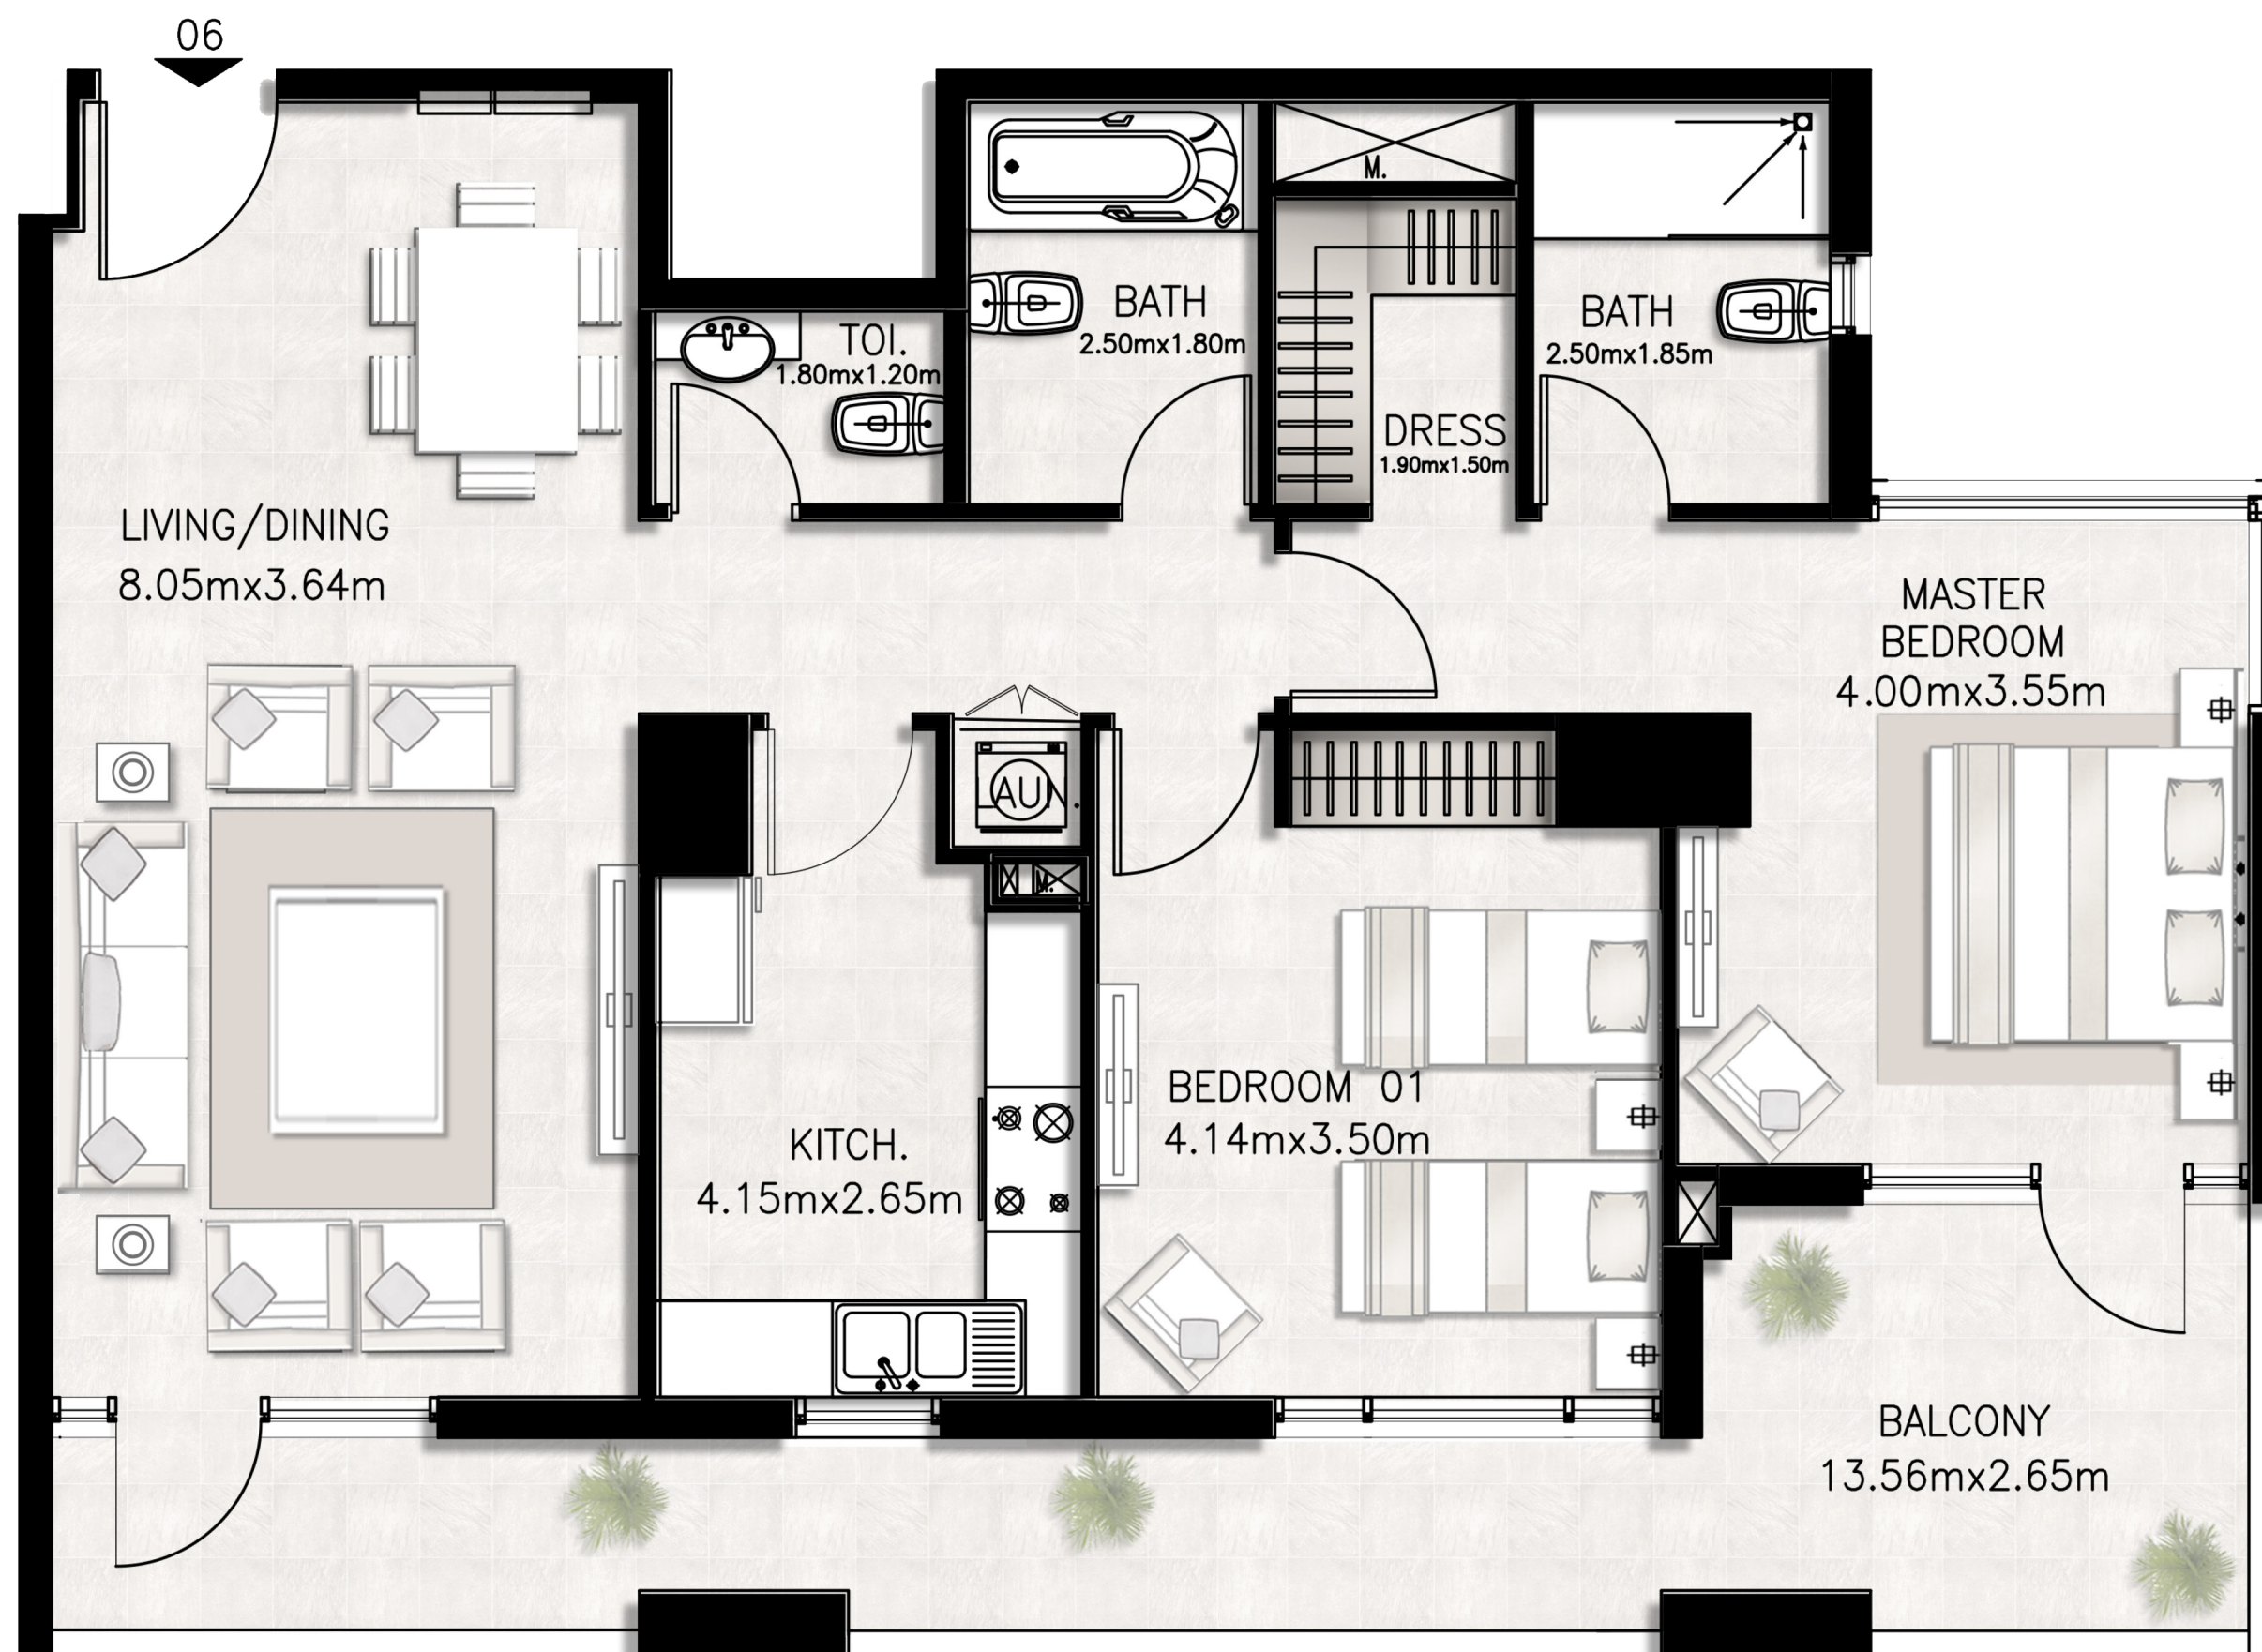

Unit 1304 / Thirteenth floor

BED / BATHS	2 BEDS / 2.5 BATHS
SUITE AREA	94.24 SQM / 1014.4 SQFT
BALCONY AREA	9.05 SQM / 97.4 SQFT
TOTAL AREA	103.29 SQM / 1111.8 SQFT

Unit 1305 / Thirteenth floor

BED / BATHS	2 BEDS / 2.5 BATHS
SUITE AREA	98.64 SQM / 1061.8 SQFT
BALCONY AREA	24.67 SQM / 265.5 SQFT
TOTAL AREA	123.31 SQM / 1327.3 SQFT