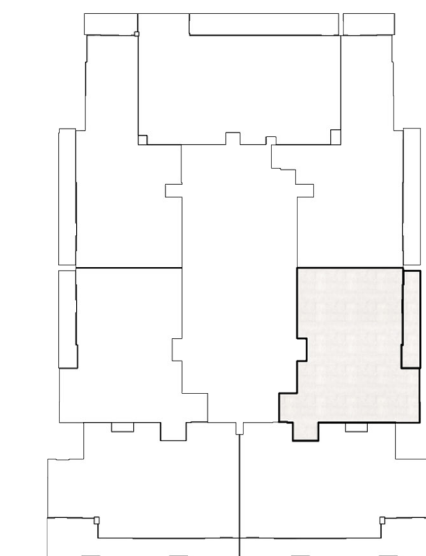

Unit 1706 / Seventeenth floor

BED / BATHS	2 BEDS / 2.5 BATHS
SUITE AREA	98.70 SQM / 1062.4 SQFT
BALCONY AREA	24.51 SQM / 263.8 SQFT
TOTAL AREA	123.21 SQM / 1326.2 SQFT

Unit 1707 / Seventeenth floor

BED / BATHS	2 BEDS / 2.5 BATHS
SUITE AREA	93.12 SQM / 1002.3 SQFT
BALCONY AREA	9.04 SQM / 97.3 SQFT
TOTAL AREA	102.16 SQM / 1099.6 SQFT