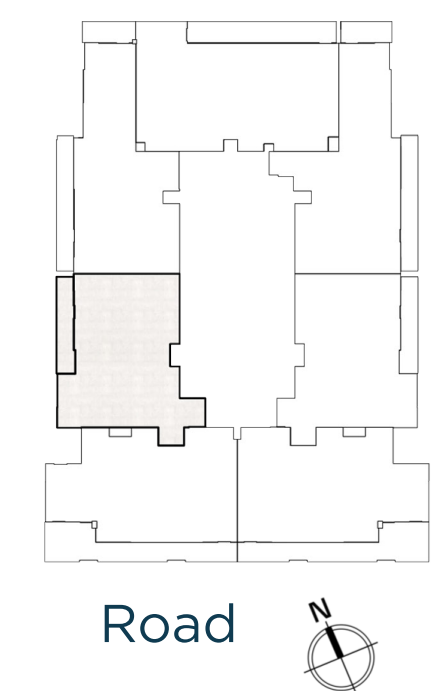

Unit 1104 / Eleventh floor

BED / BATHS	2 BEDS / 2.5 BATHS
SUITE AREA	94.24 SQM / 1014.4 SQFT
BALCONY AREA	9.05 SQM / 97.4 SQFT
TOTAL AREA	103.29 SQM / 1111.8 SQFT