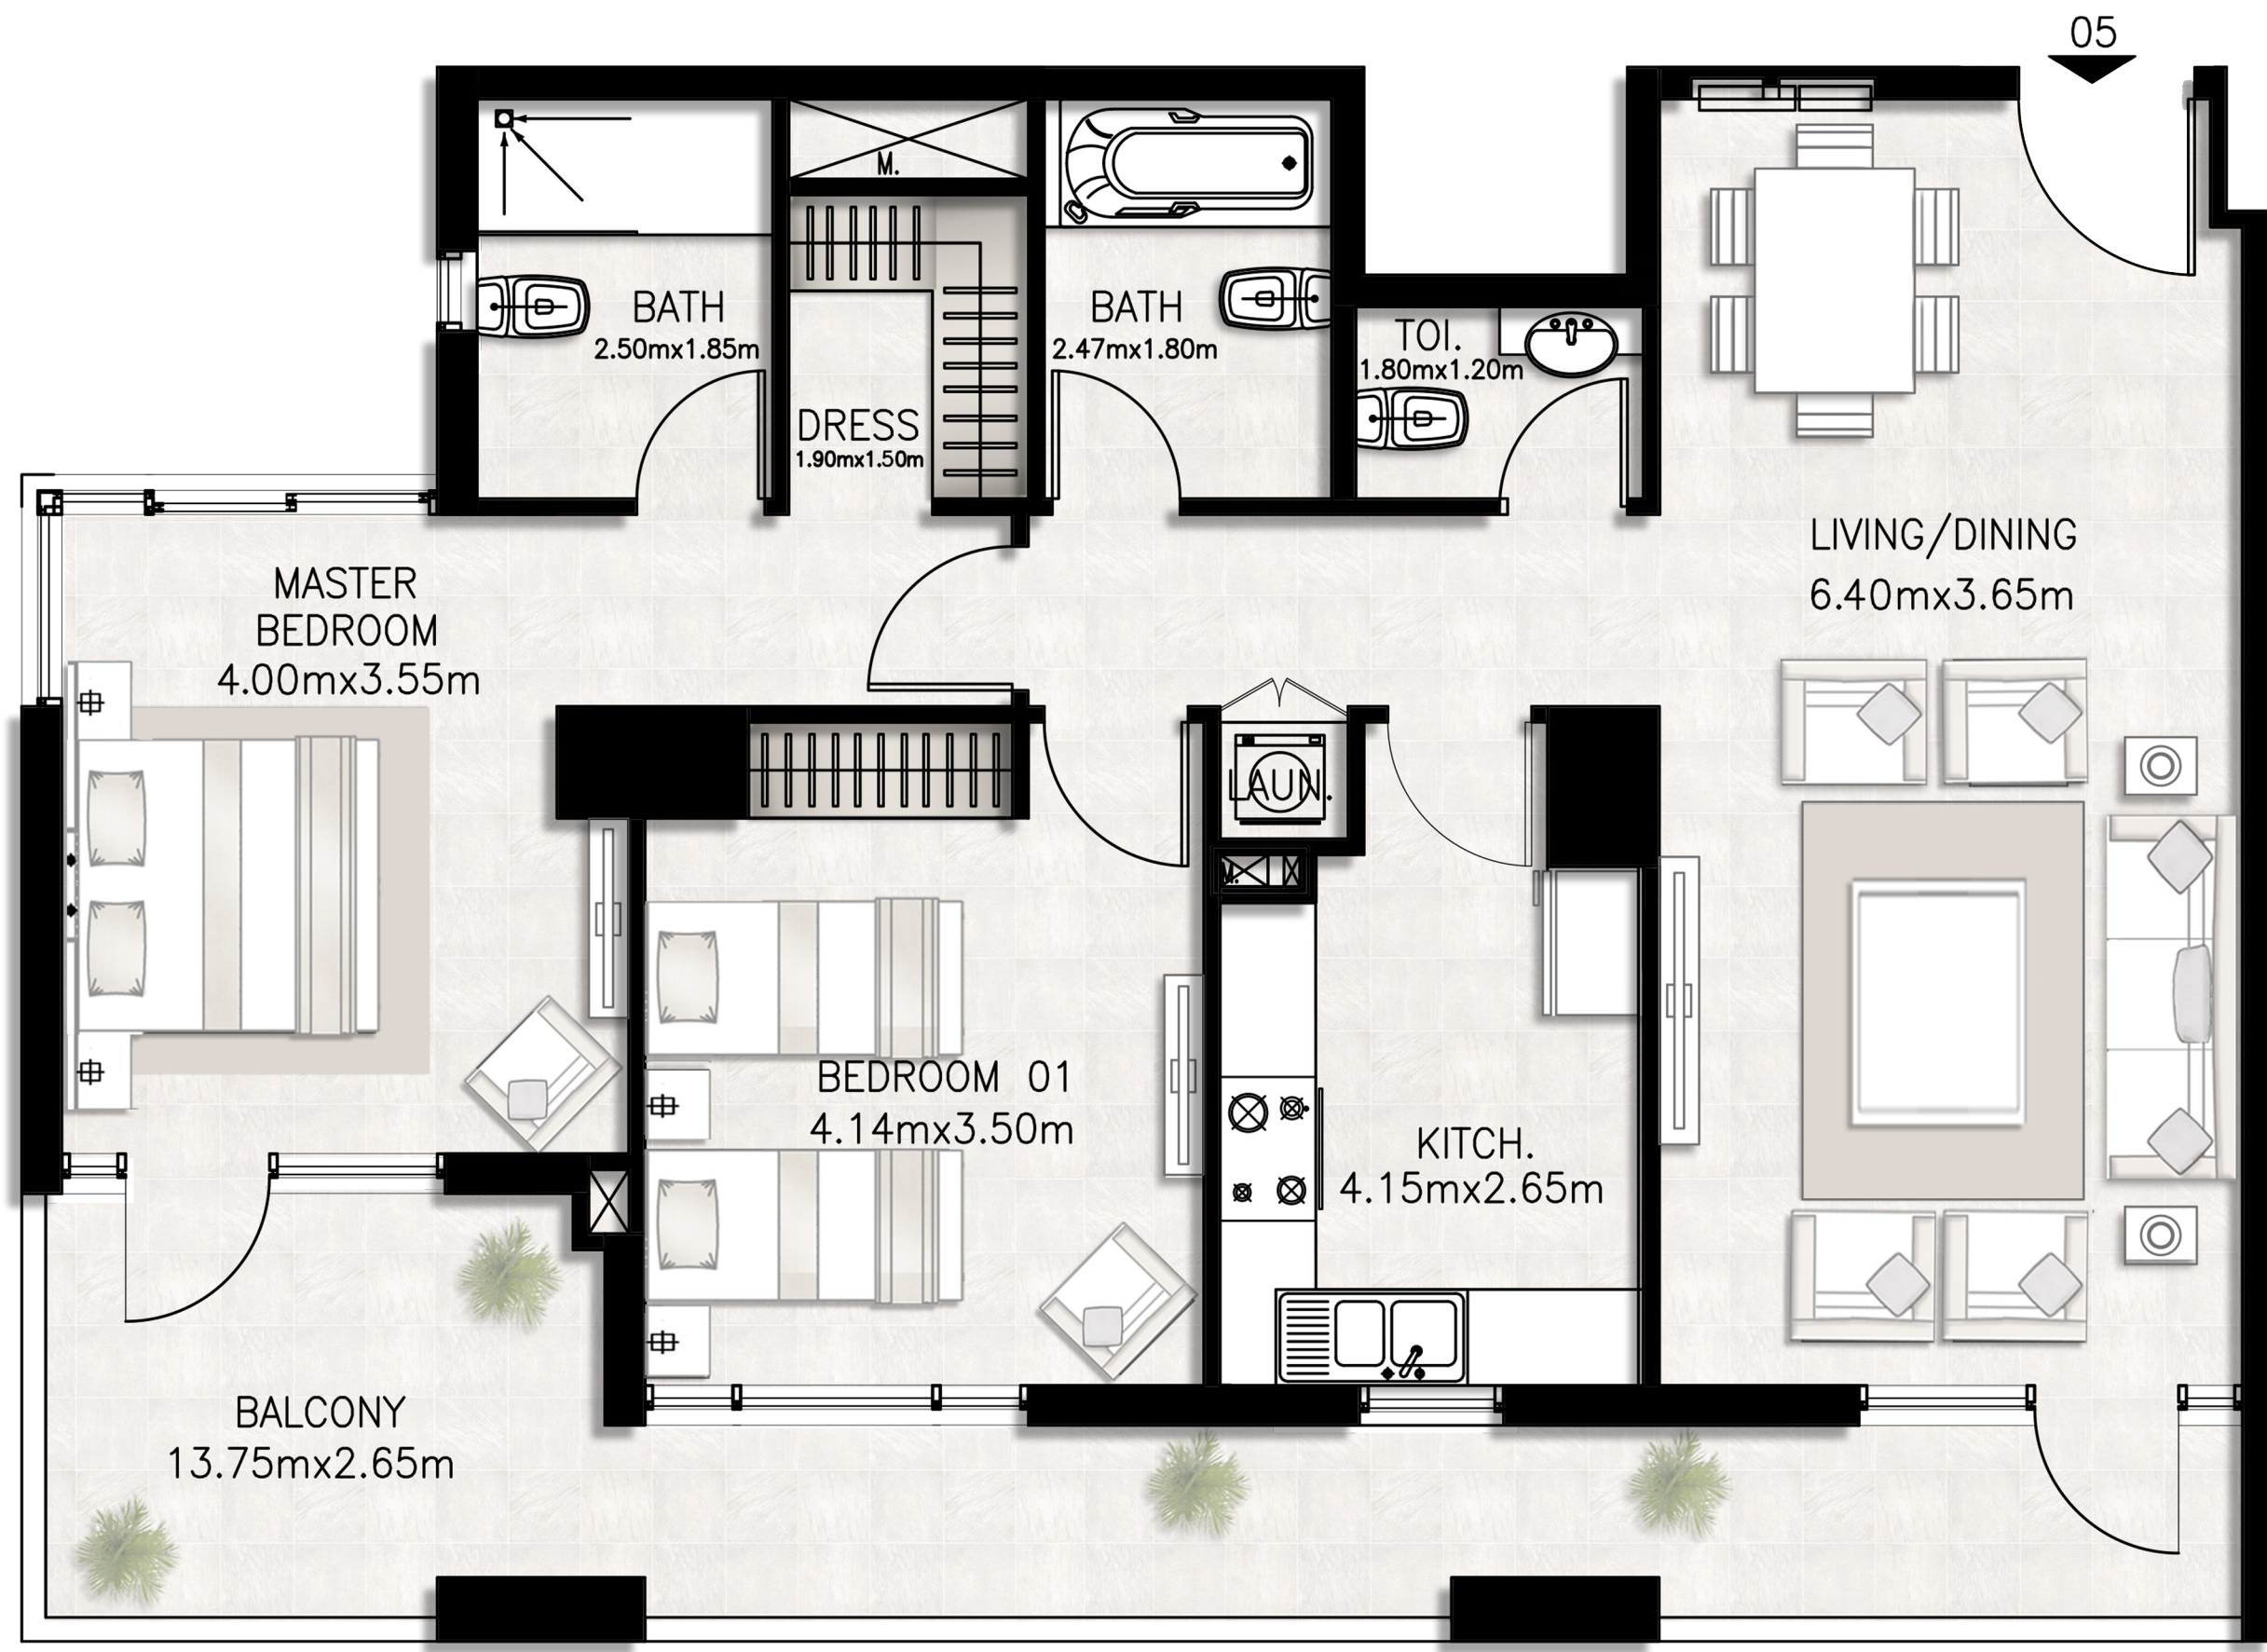

Unit 705 / Seventh floor

BED / BATHS	2 BEDS / 2.5 BATHS
SUITE AREA	98.64 SQM / 1061.8 SQFT
BALCONY AREA	24.67 SQM / 265.5 SQFT
TOTAL AREA	123.31 SQM / 1327.3 SQFT