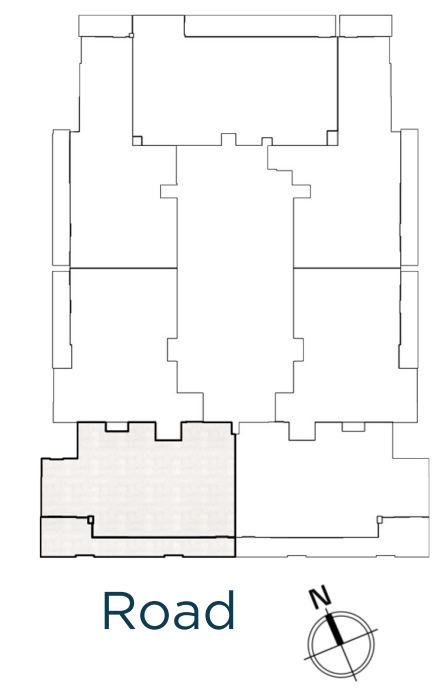

Unit 1204 / Twelfth floor

BED / BATHS	2 BEDS / 2.5 BATHS
SUITE AREA	94.24 SQM / 1014.4 SQFT
BALCONY AREA	9.05 SQM / 97.4 SQFT
TOTAL AREA	103.29 SQM / 1111.8 SQFT

Unit 1205 / Twelfth floor

BED / BATHS	2 BEDS / 2.5 BATHS
SUITE AREA	98.64 SQM / 1061.8 SQFT
BALCONY AREA	24.67 SQM / 265.5 SQFT
TOTAL AREA	123.31 SQM / 1327.3 SQFT