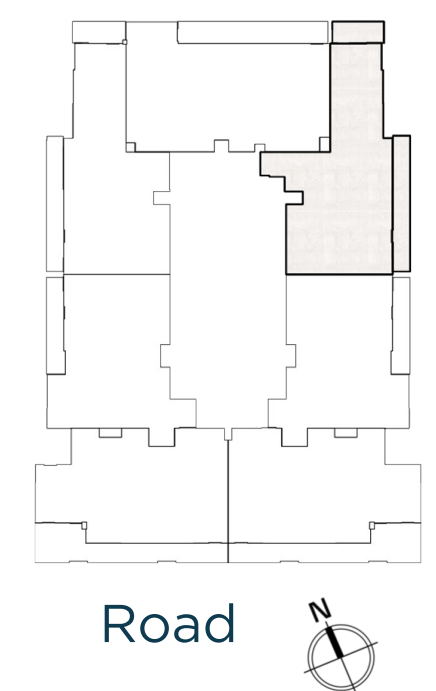

Road 

Tenth Floor

Unit layouts

Unit 1001 / Tenth floor

BED / BATHS	2 BEDS / 2.5 BATHS
SUITE AREA	99.26 SQM / 1068.4 SQFT
BALCONY AREA	18.18 SQM / 195.7 SQFT
TOTAL AREA	117.44 SQM / 1264.1 SQFT

Unit 1002 / Tenth floor