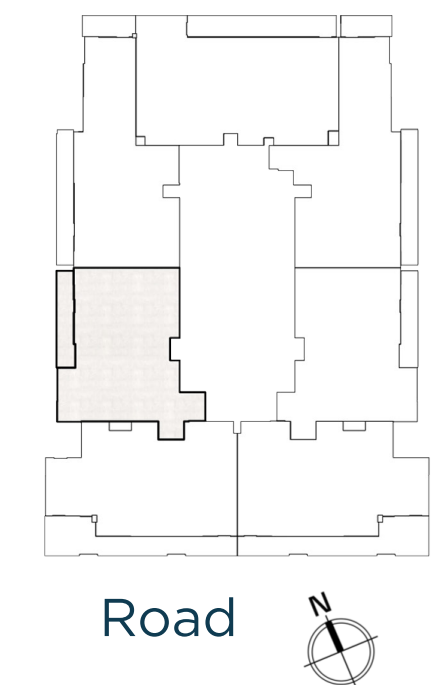

Unit 304 / Third floor

BED / BATHS	2 BEDS / 2.5 BATHS
SUITE AREA	94.24 SQM / 1014.4 SQFT
BALCONY AREA	9.05 SQM / 97.4 SQFT
TOTAL AREA	103.29 SQM / 1111.8 SQFT