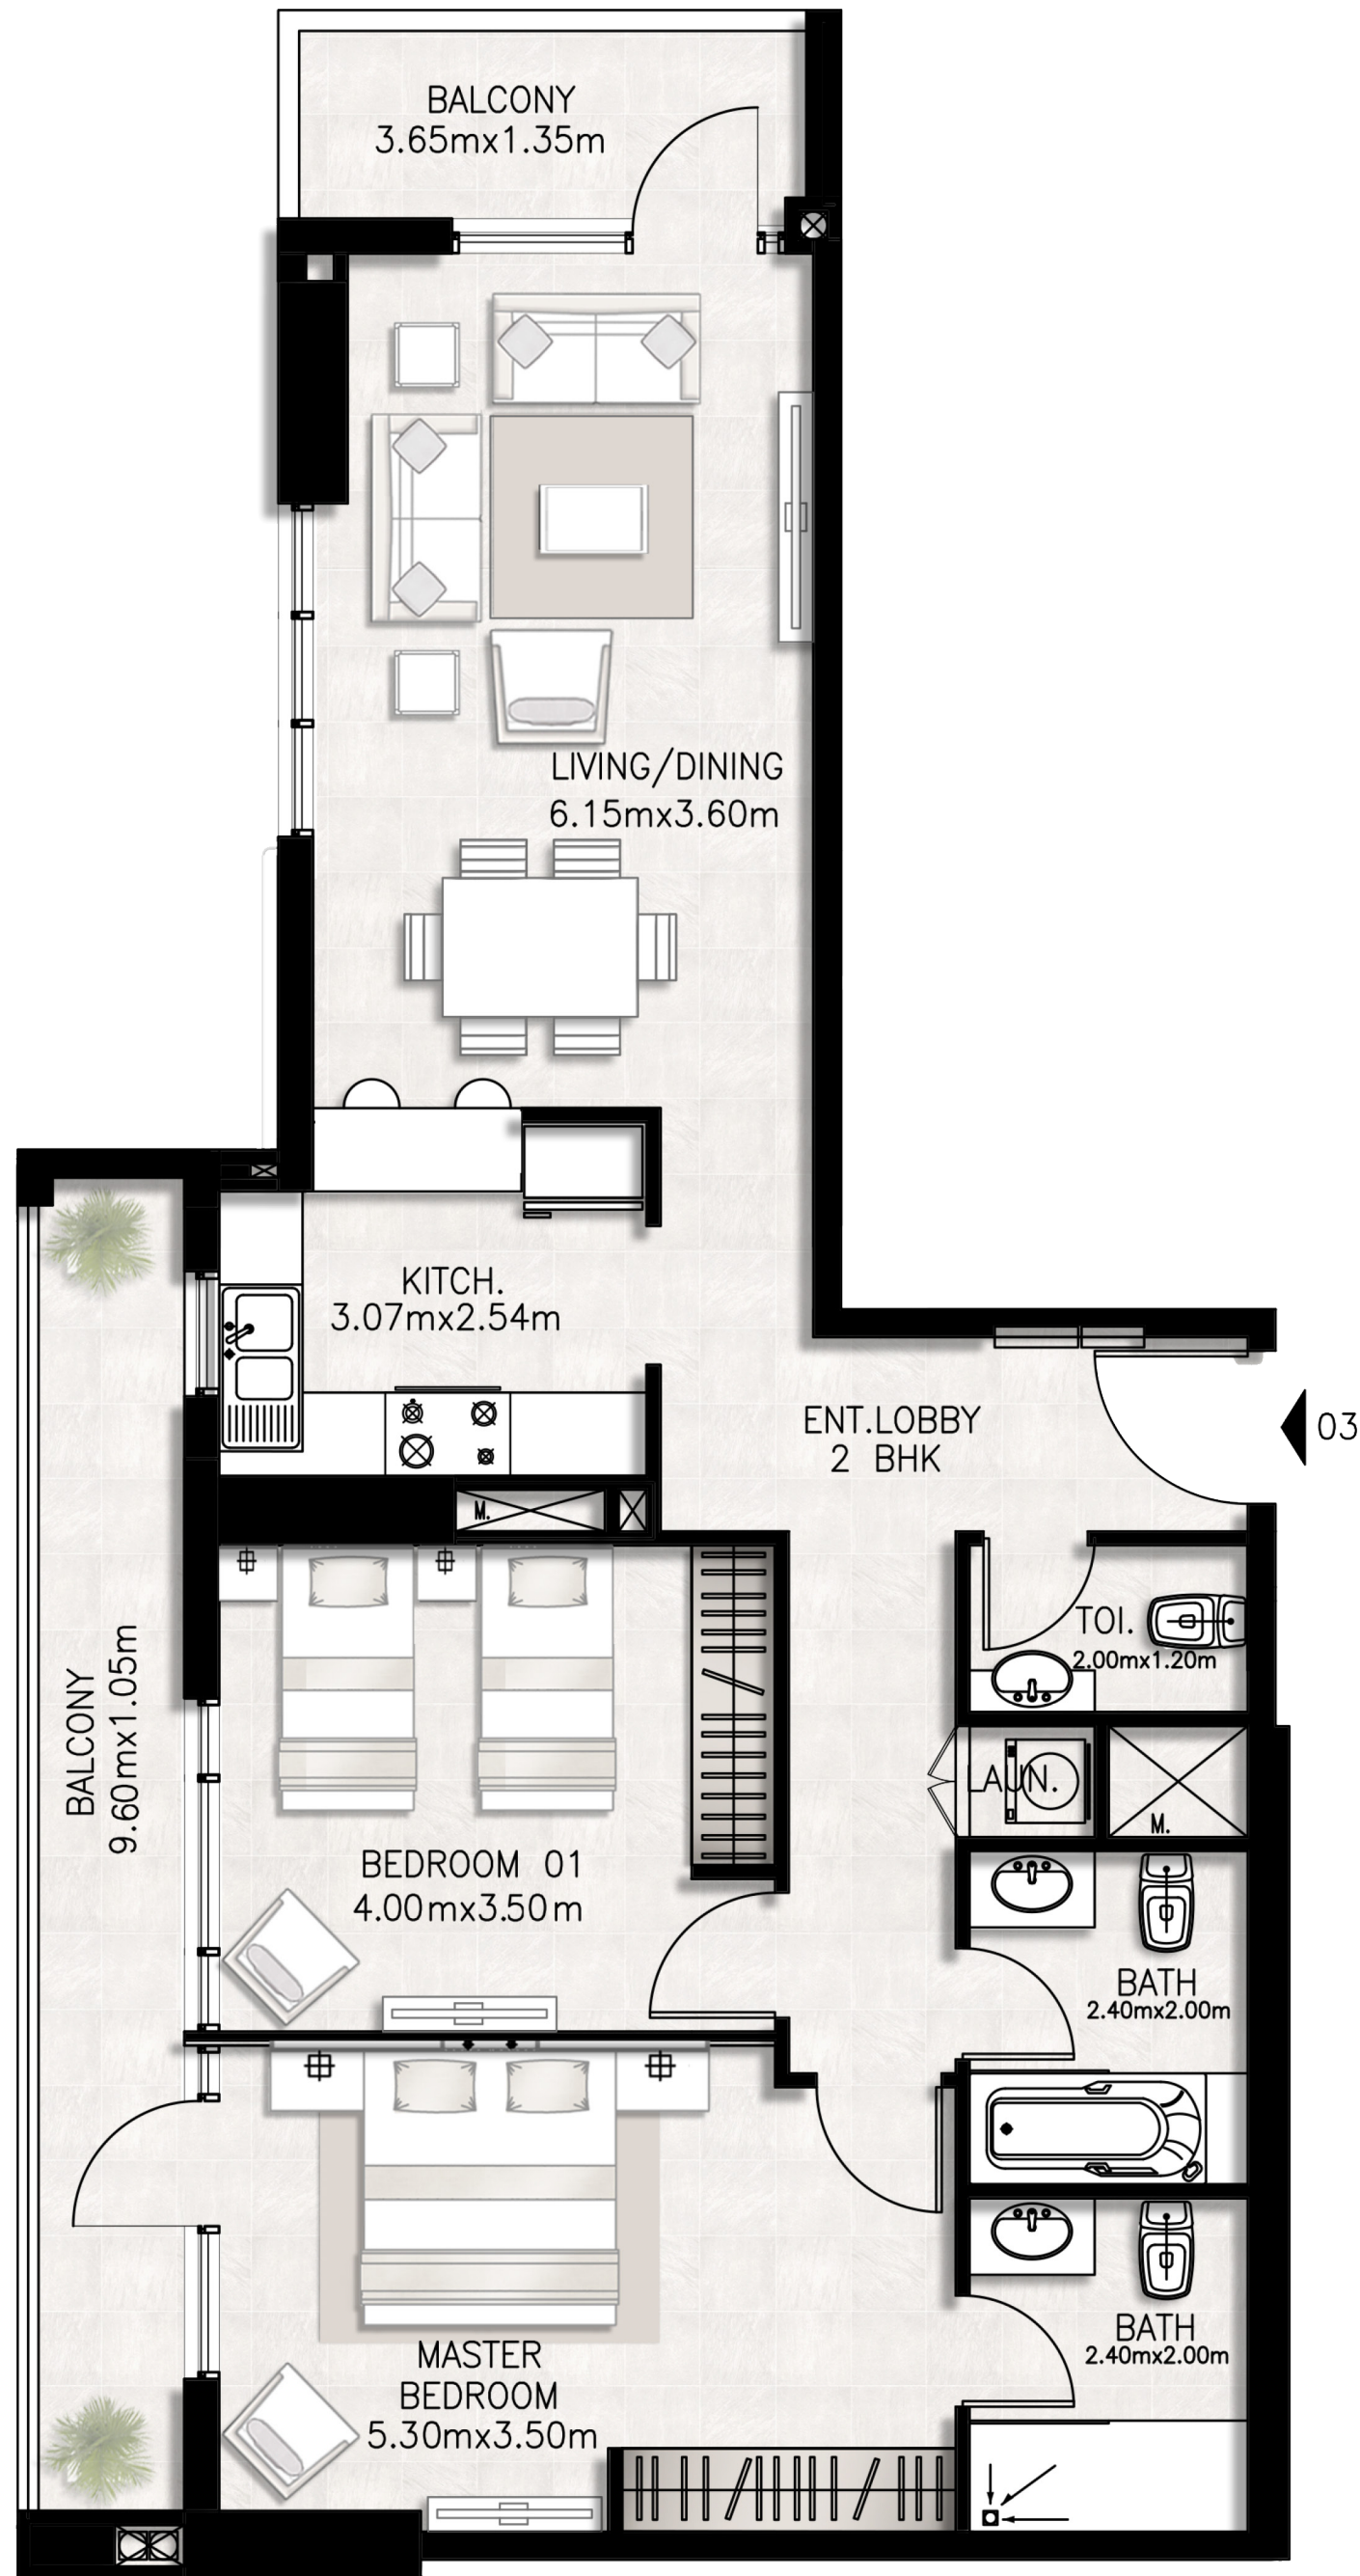

Unit 1003 / Tenth floor

BED / BATHS	2 BEDS / 2.5 BATHS
SUITE AREA	95.82 SQM / 1031.4 SQFT
BALCONY AREA	18.29 SQM / 196.9 SQFT
TOTAL AREA	114.11 SQM / 1228.3 SQFT