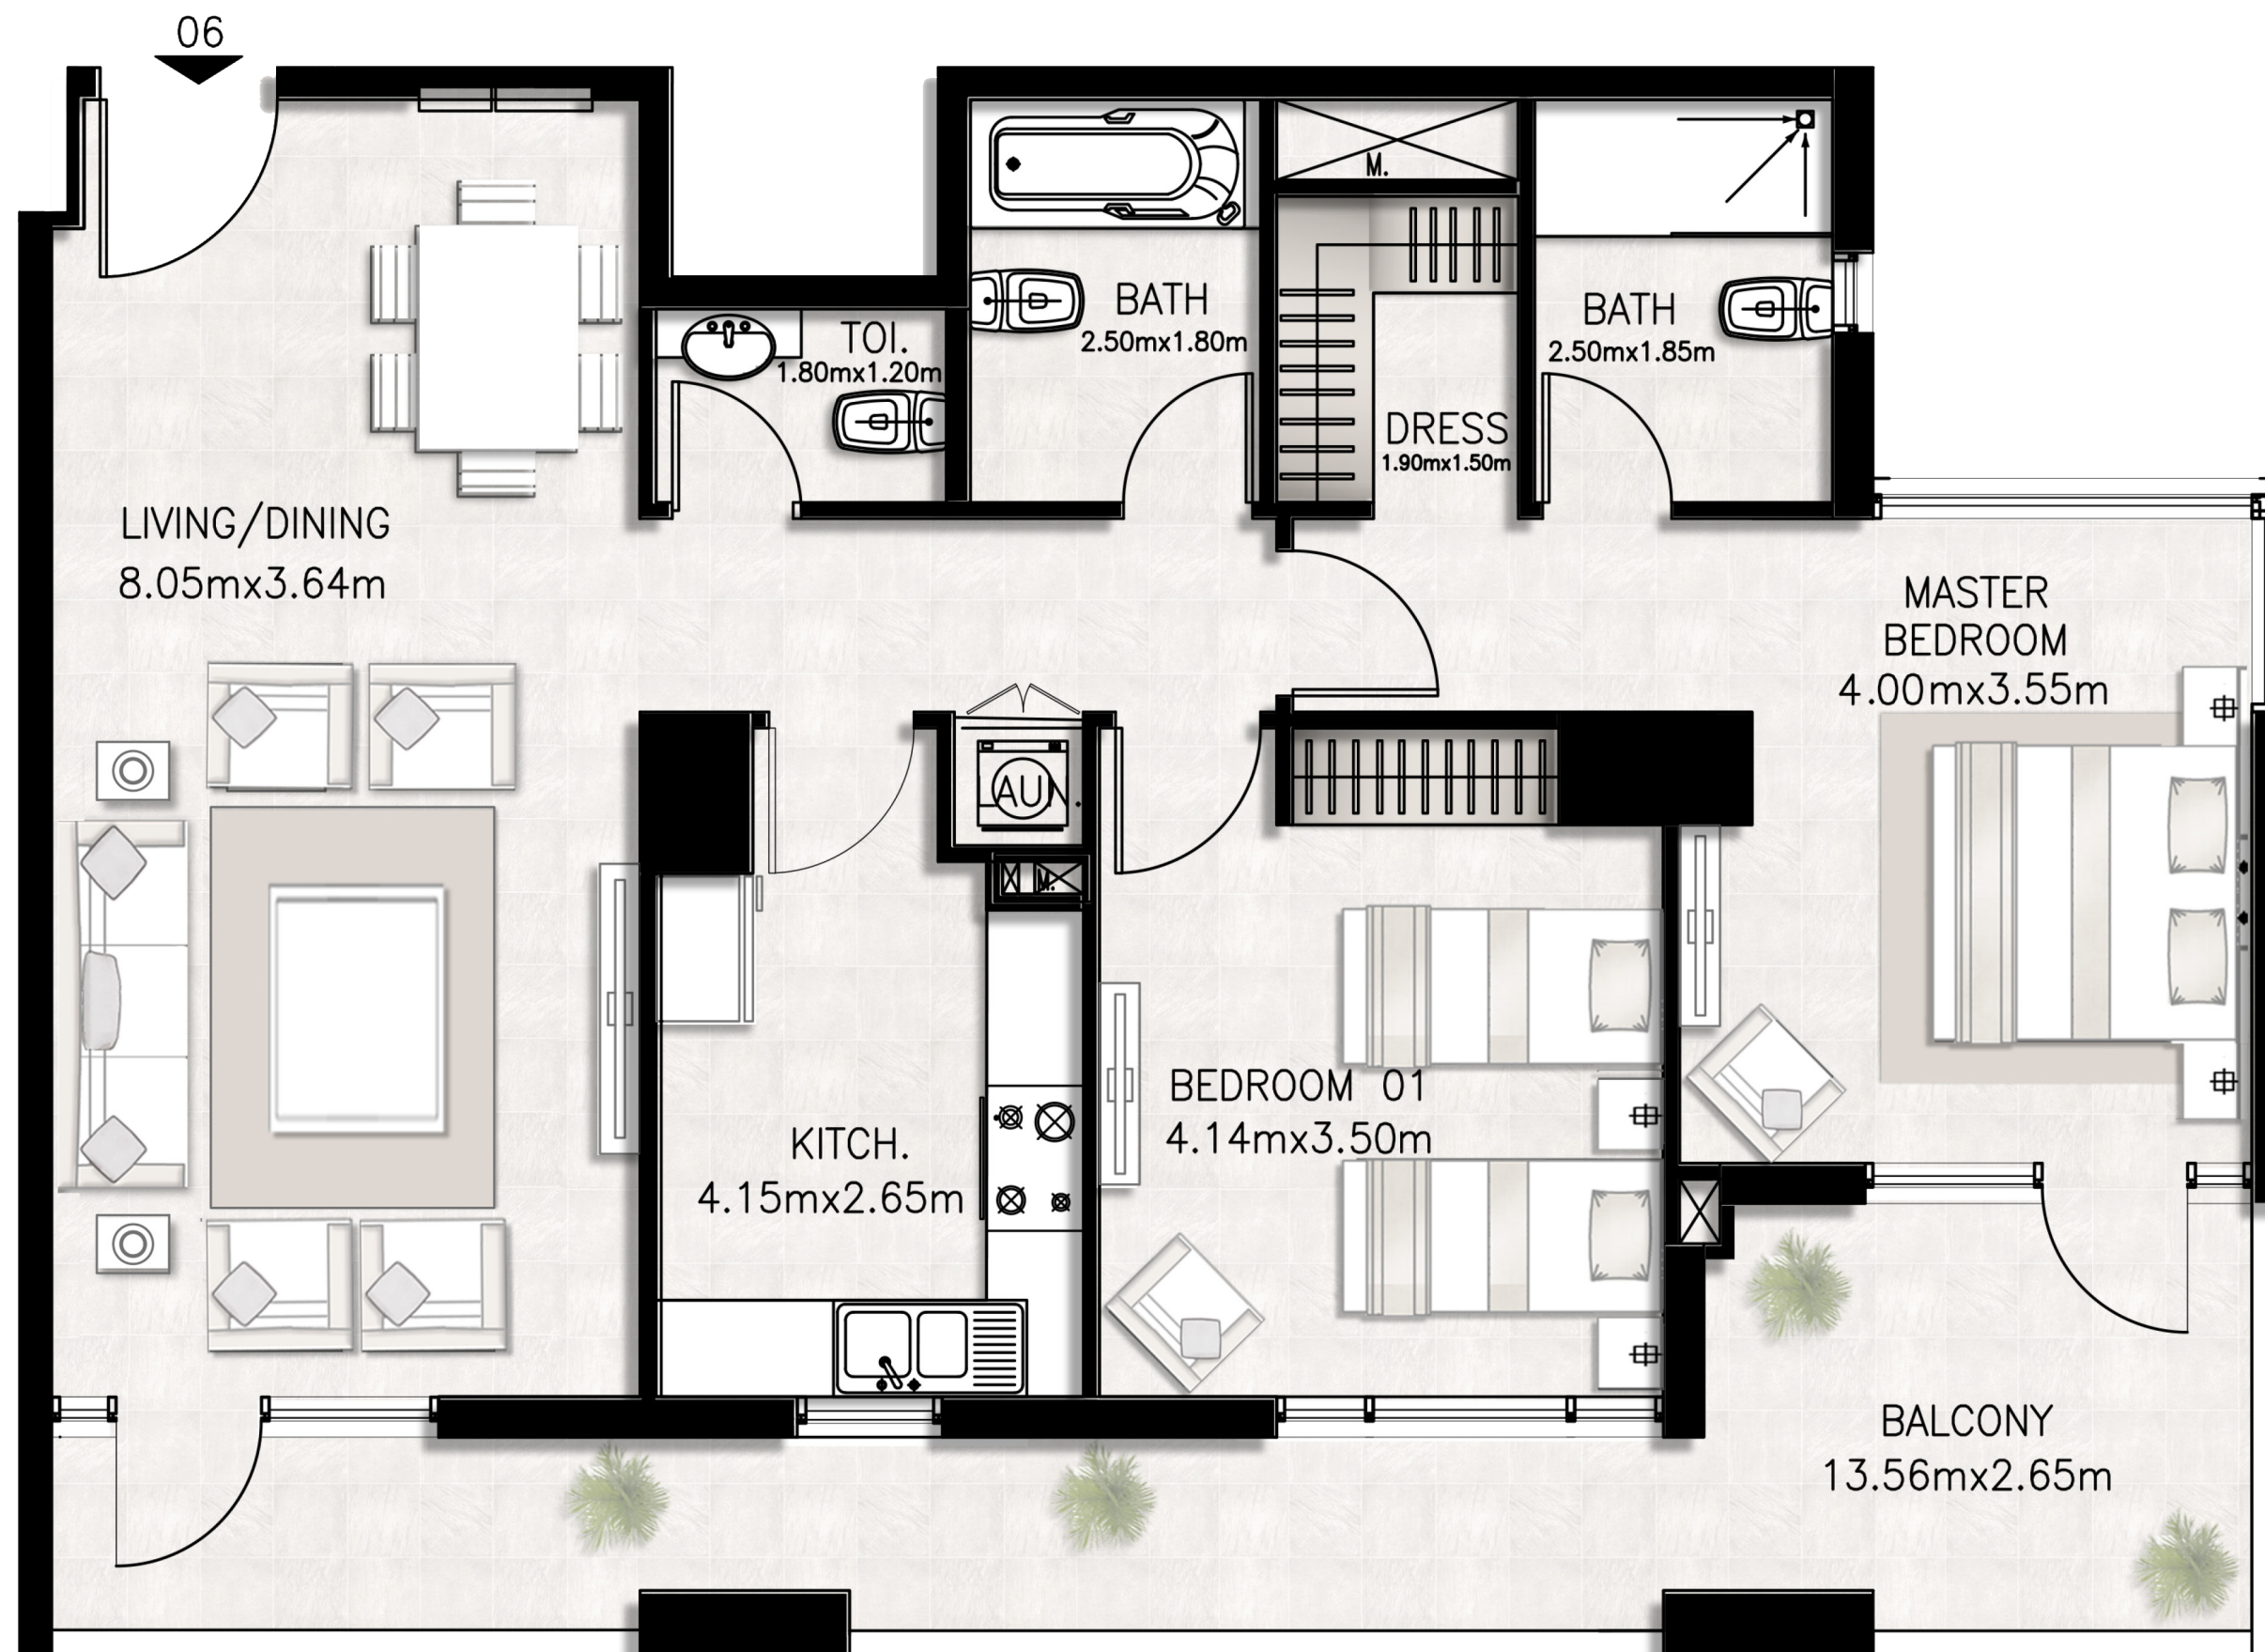

Unit 1706 / Seventeenth floor