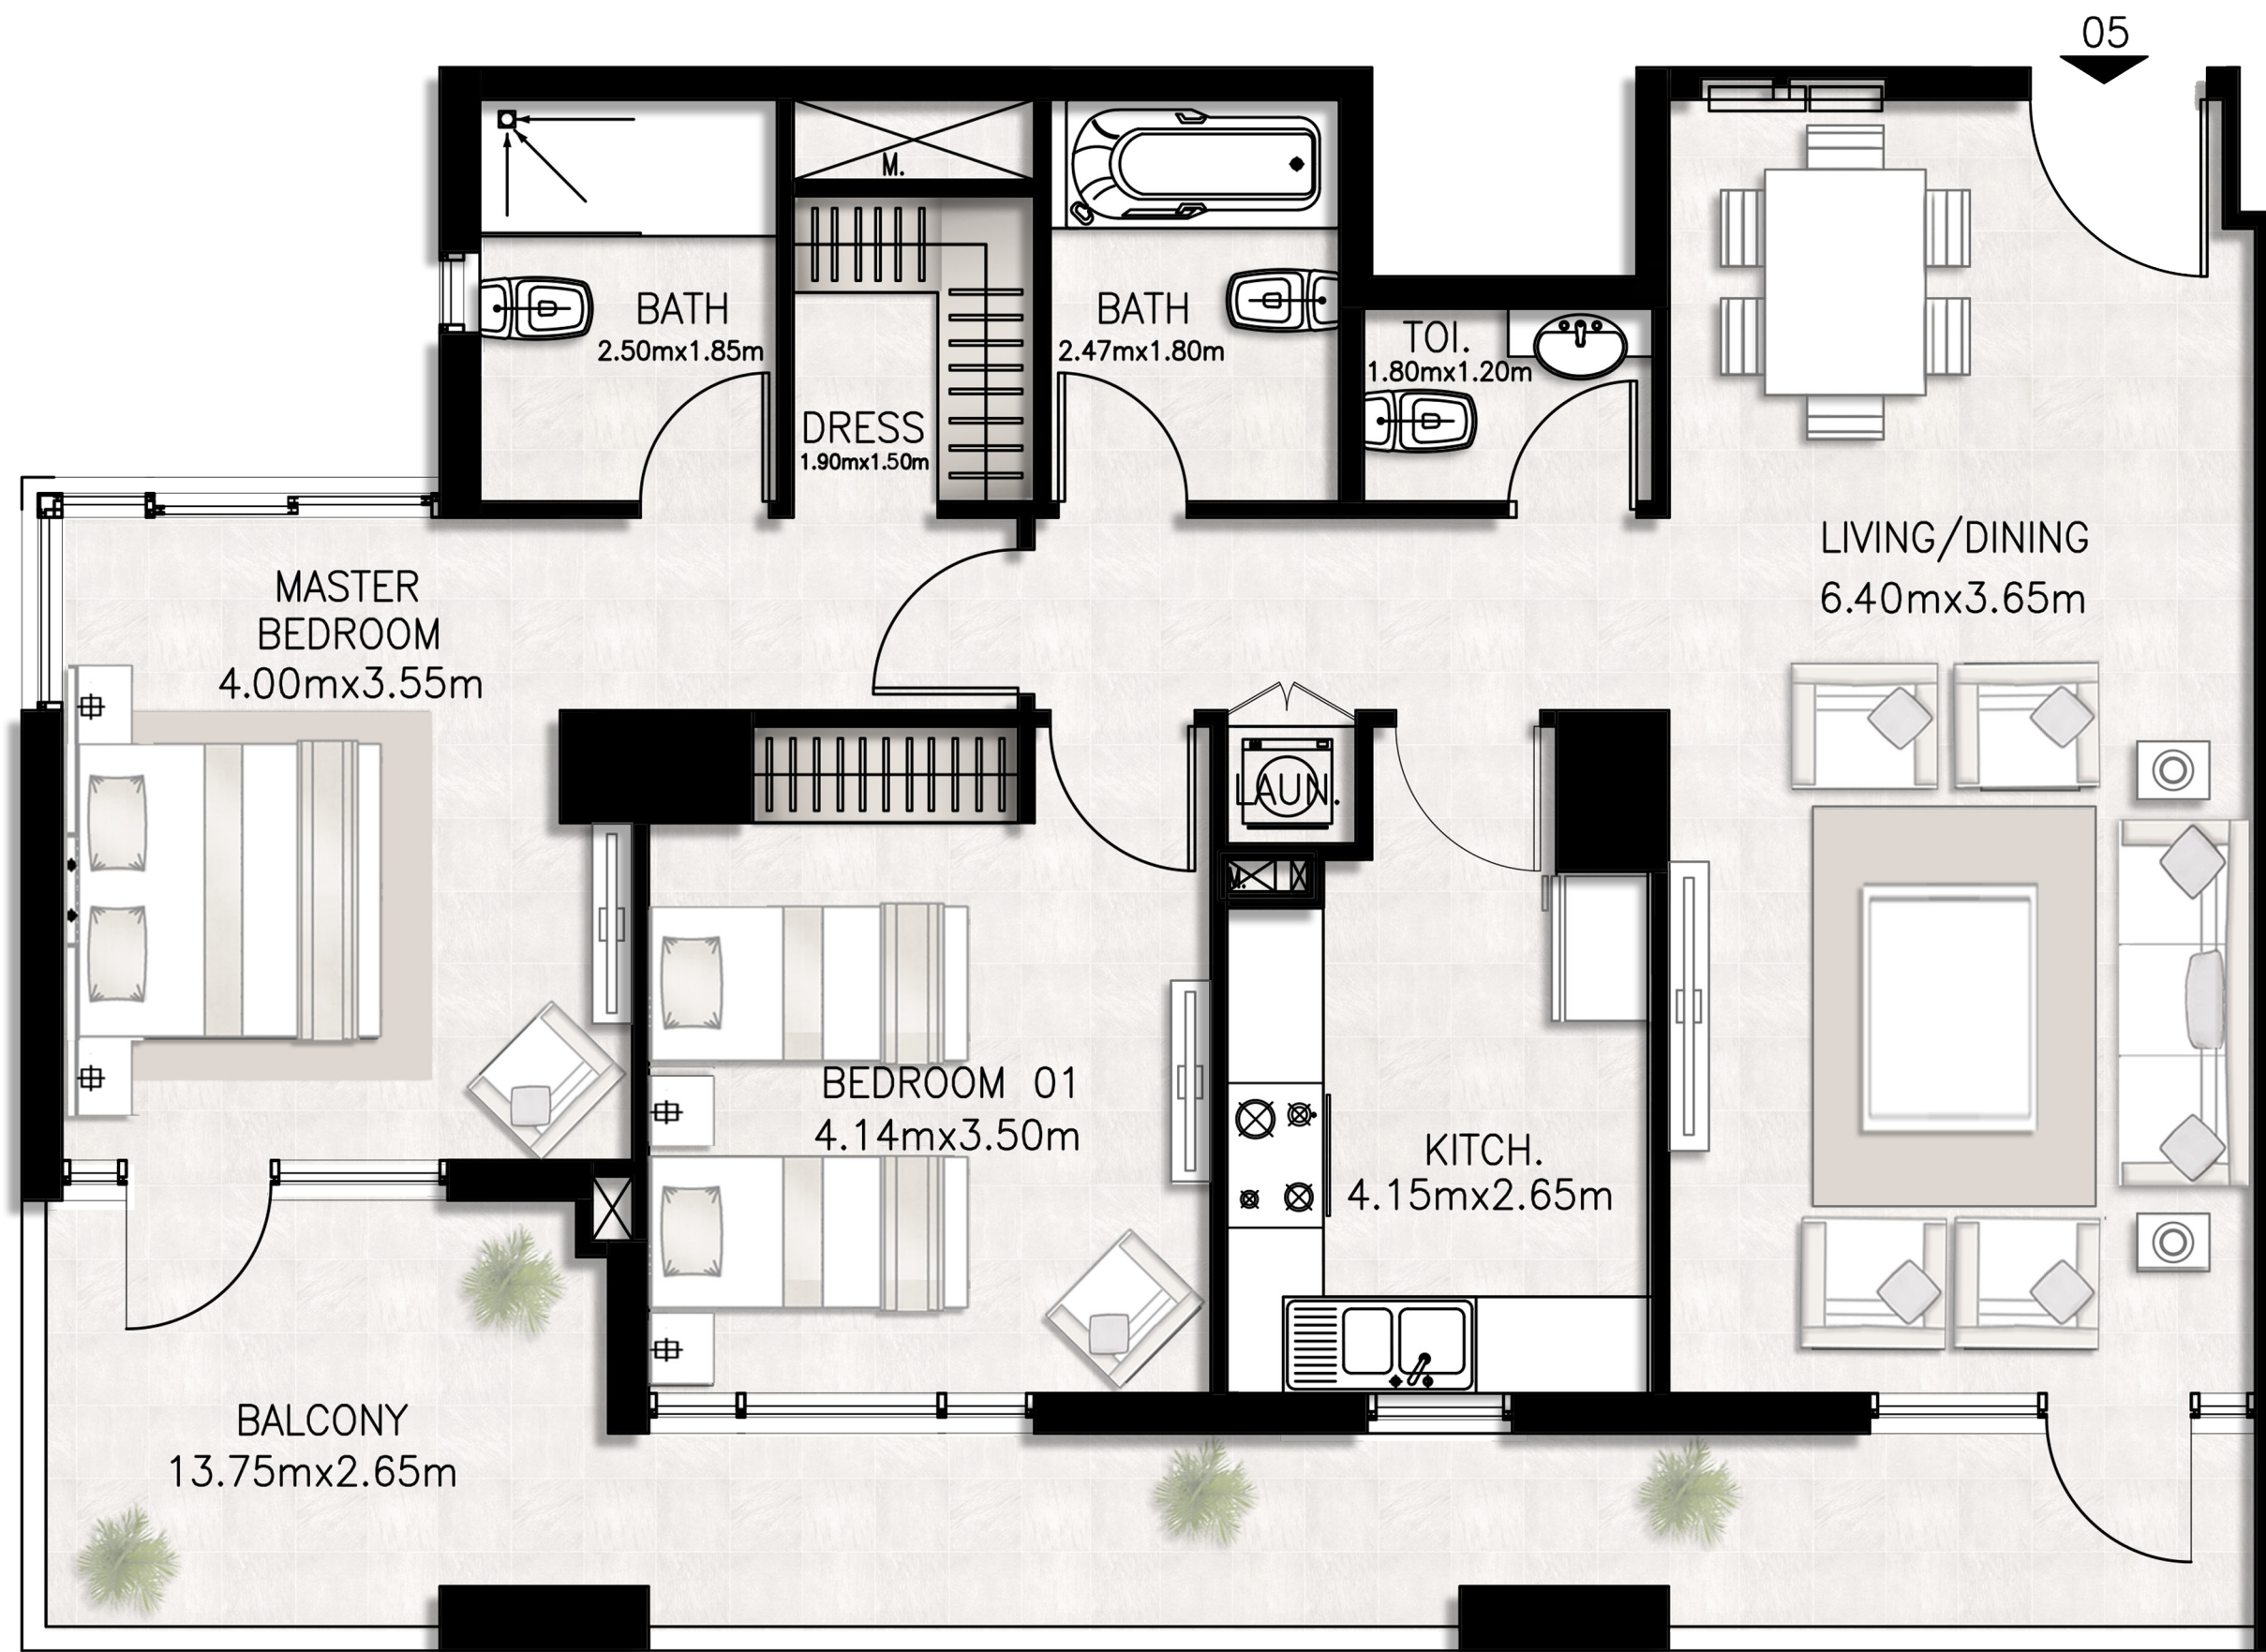

Unit 905 / Ninth floor

BED / BATHS	2 BEDS / 2.5 BATHS
SUITE AREA	98.64 SQM / 1061.8 SQFT
BALCONY AREA	24.67 SQM / 265.5 SQFT
TOTAL AREA	123.31 SQM / 1327.3 SQFT