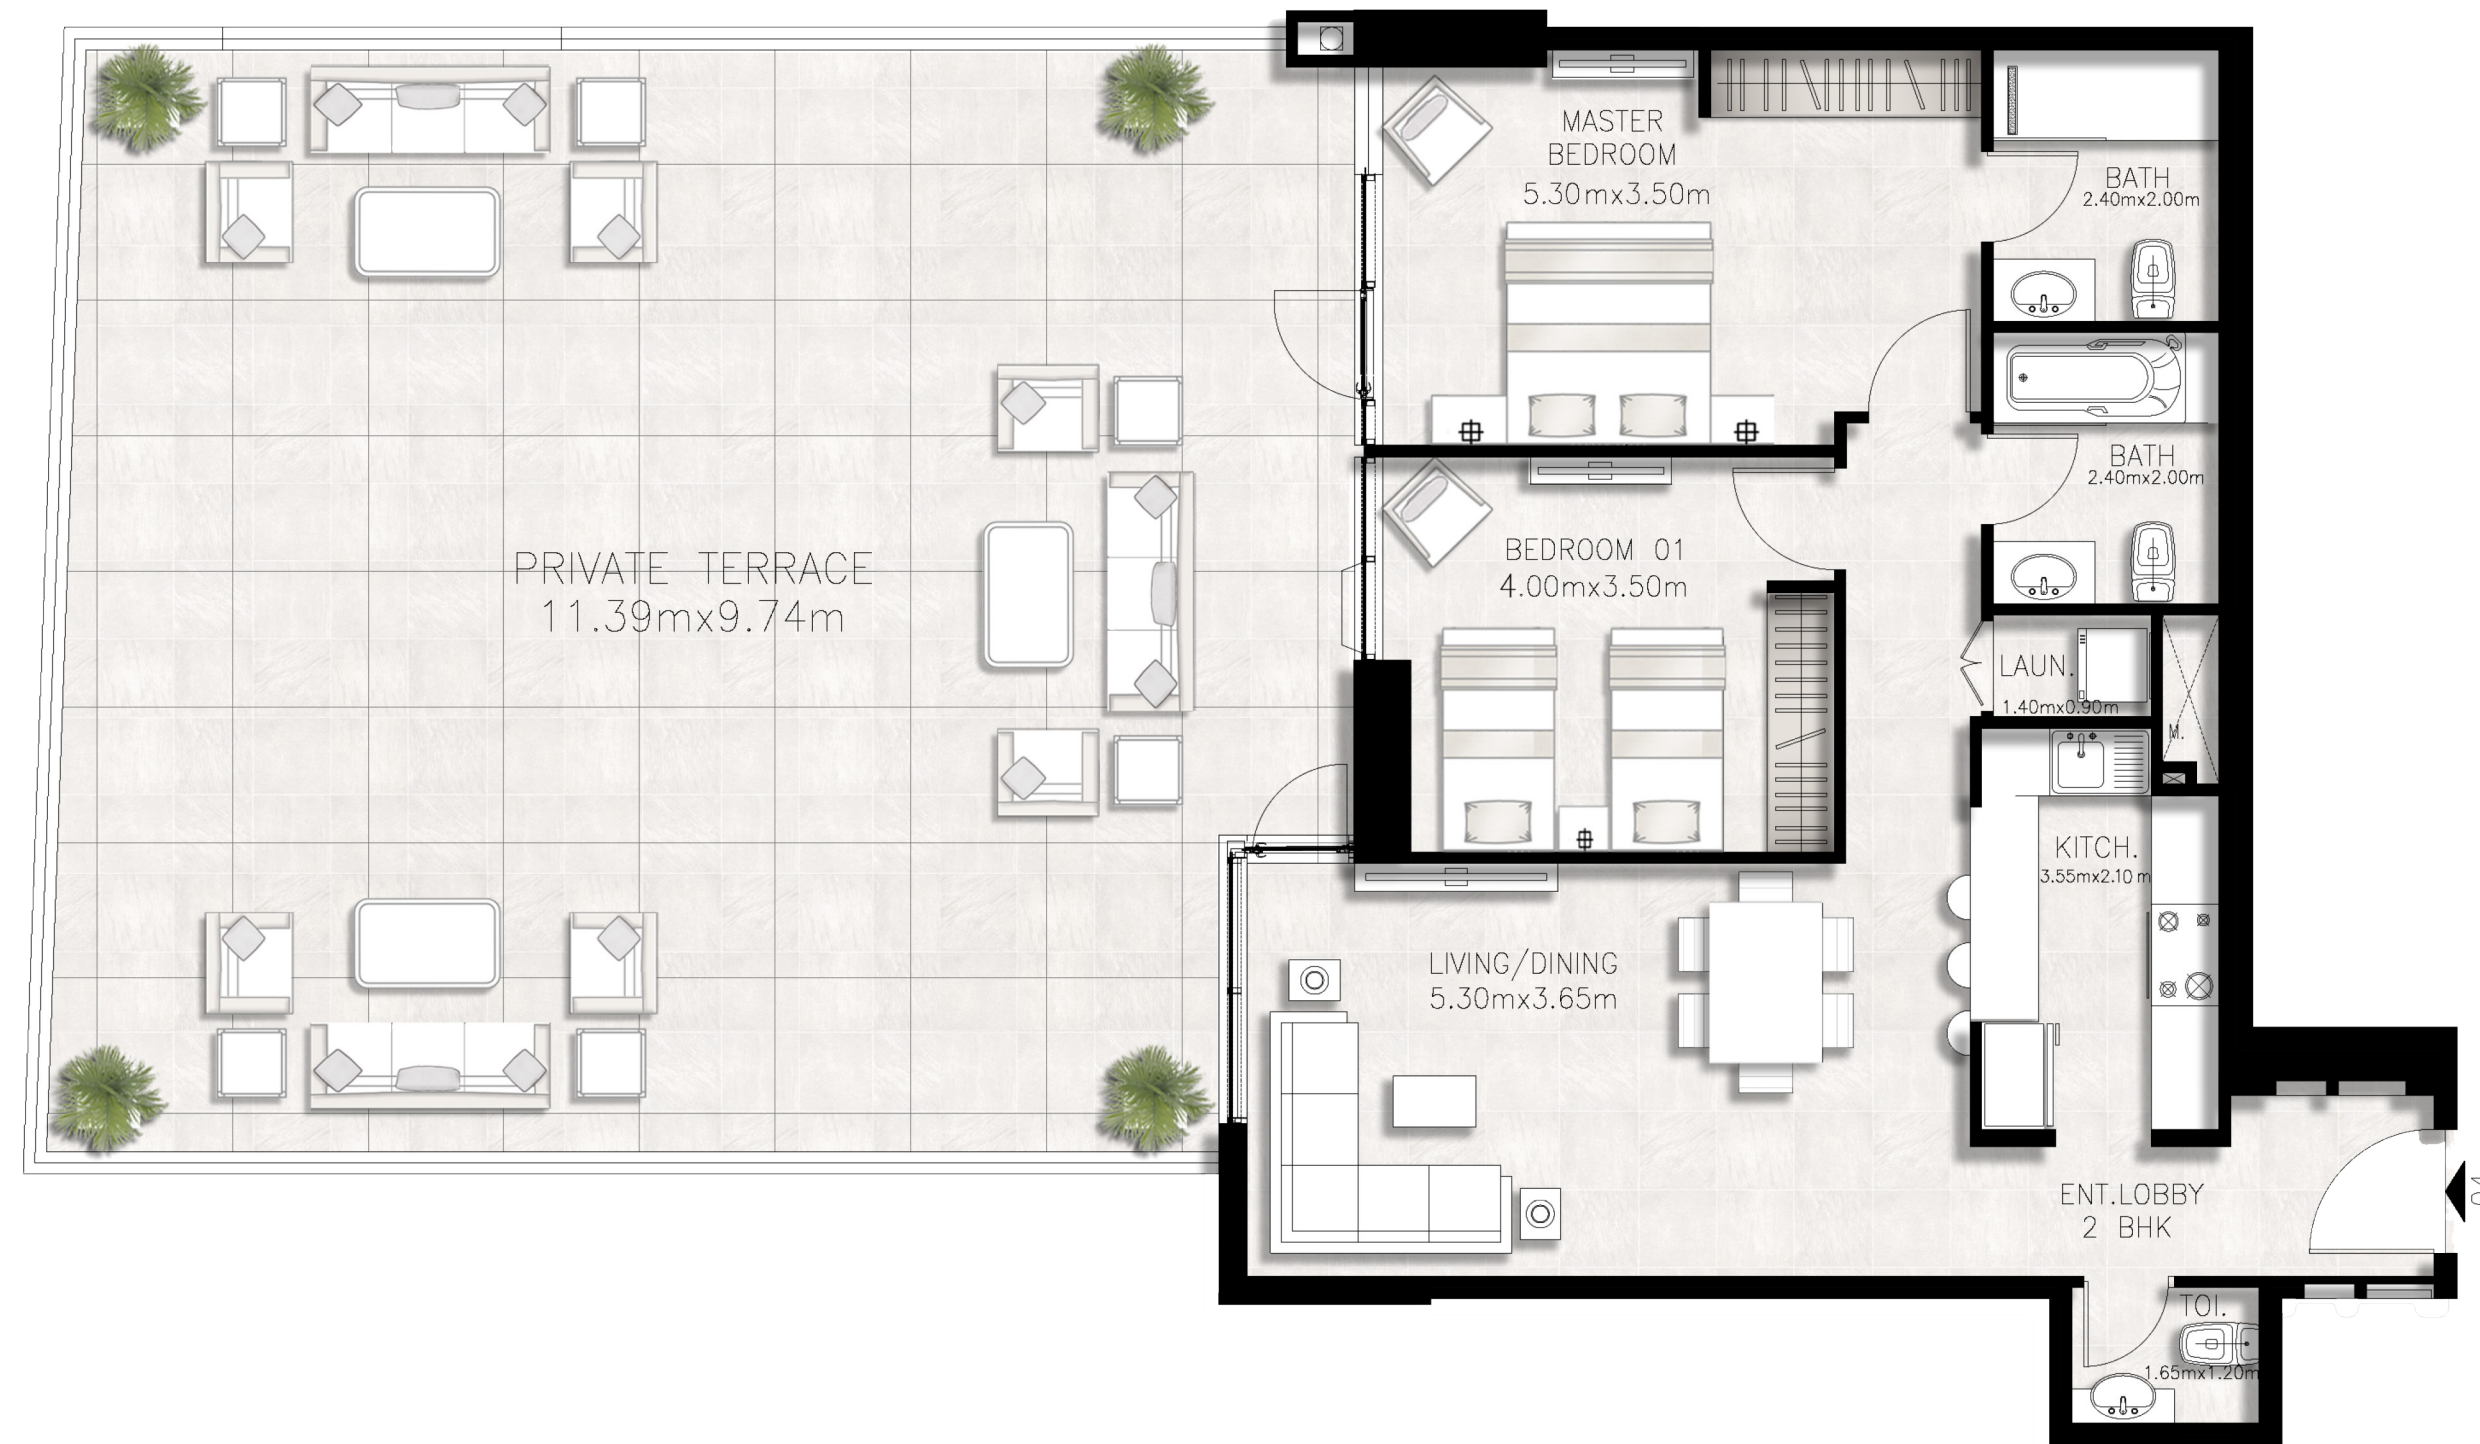

Unit 104 / First floor

BED / BATHS	2 BEDS / 2.5 BATHS
SUITE AREA	94.6 SQM / 1018.3 SQFT
BALCONY AREA	112.13 SQM / 1207.0 SQFT
TOTAL AREA	206.73 SQM / 2225.3 SQFT