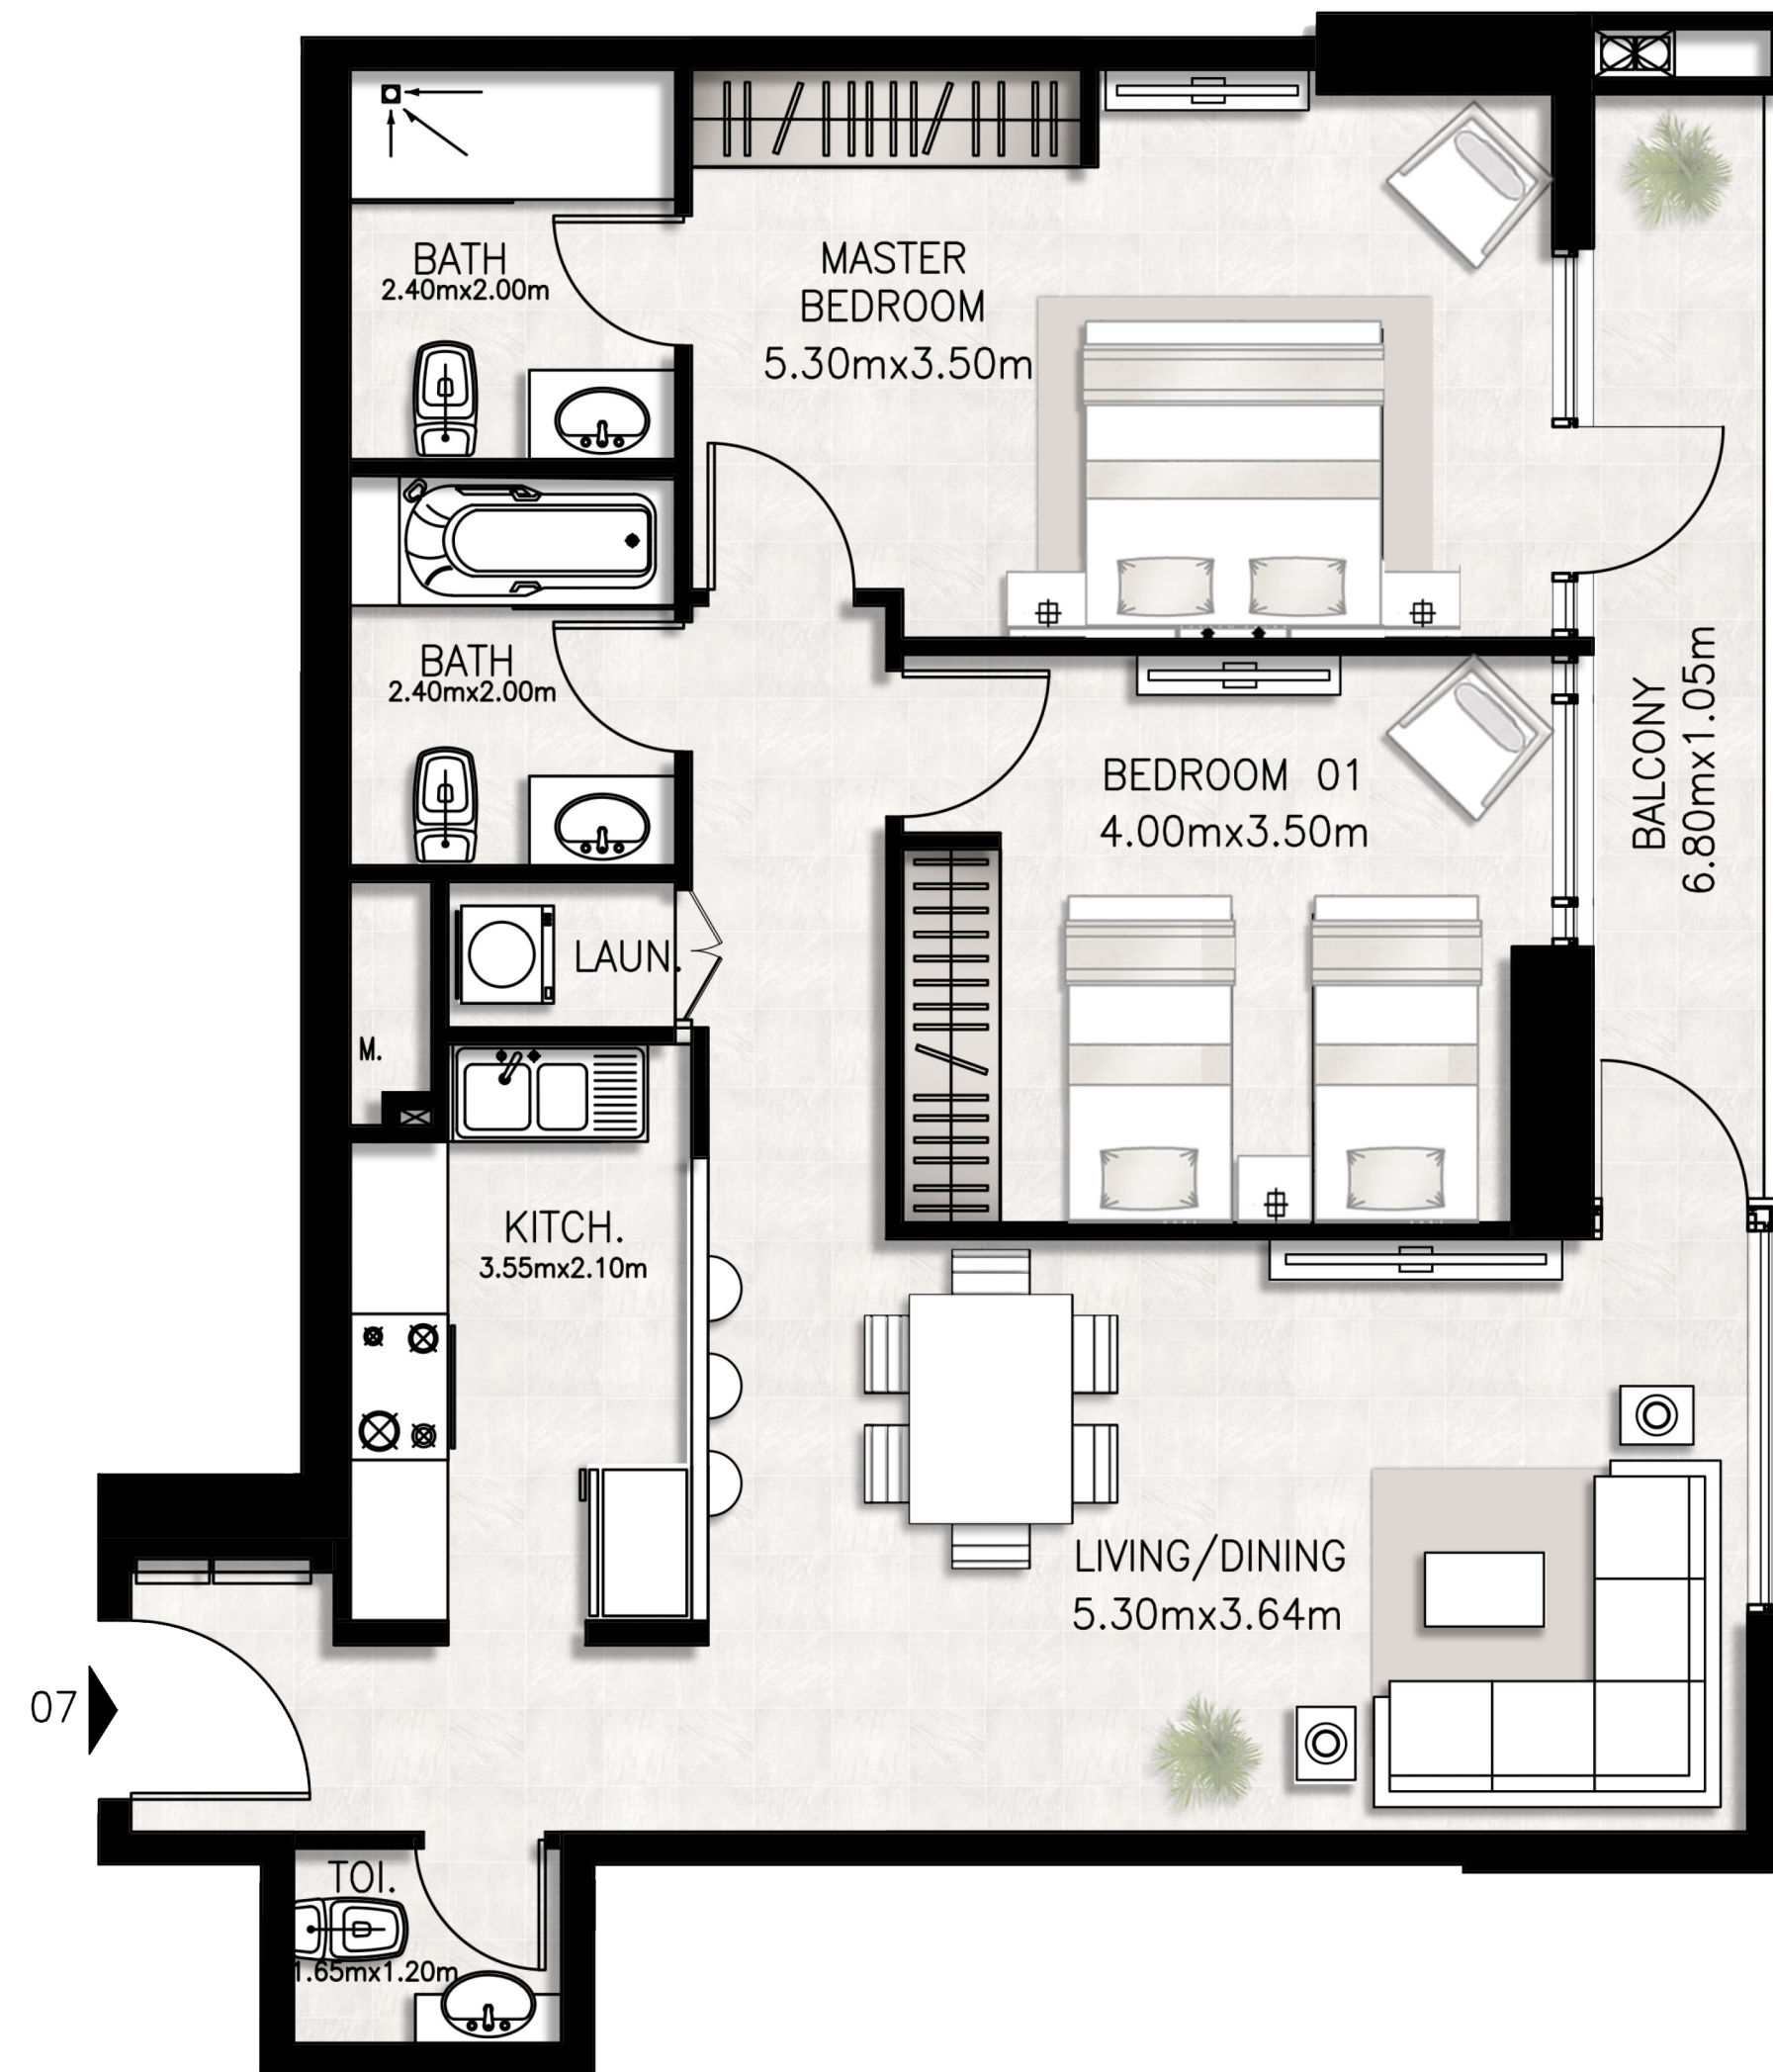

Unit 1407 / Fourteenth floor

BED / BATHS	2 BEDS / 2.5 BATHS
SUITE AREA	93.12 SQM / 1002.3 SQFT
BALCONY AREA	9.04 SQM / 97.3 SQFT
TOTAL AREA	102.16 SQM / 1099.6 SQFT