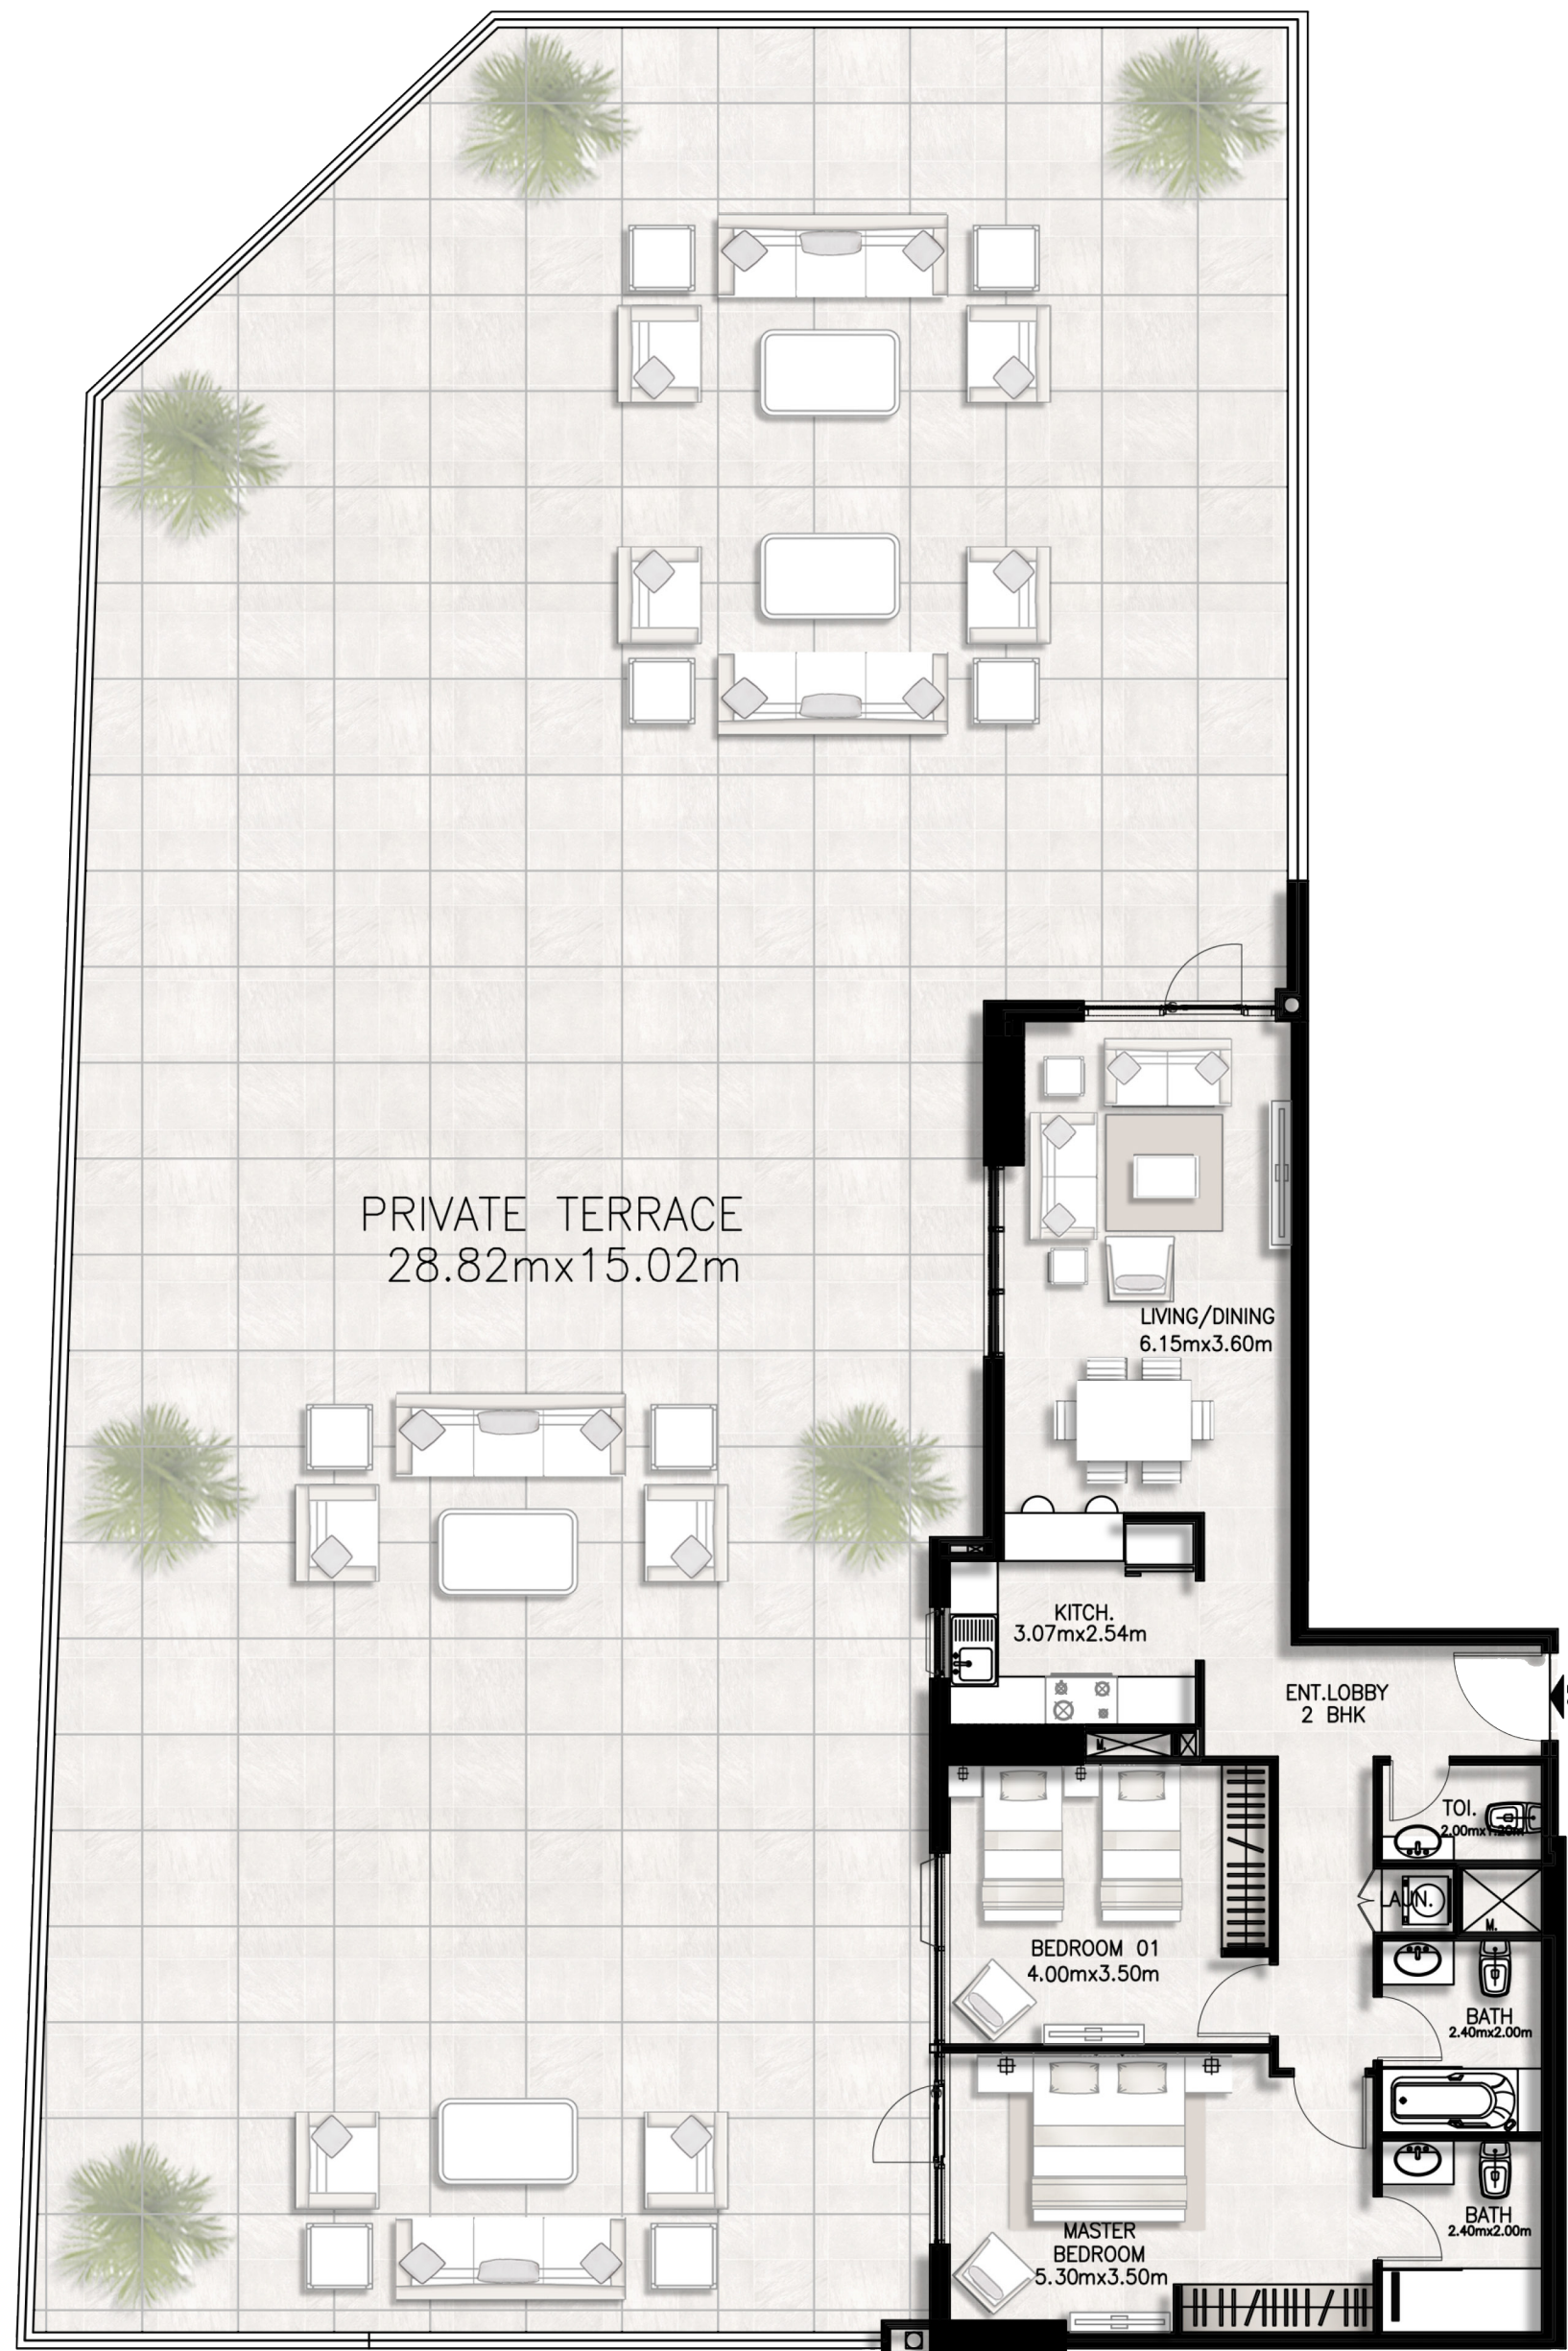

DUBAI CANAL

ROAD/ MARASI DRIVE

Floor Plan

First Floor

Unit layouts

Unit 102 / First floor

BED / BATHS	3 BEDS / 2.5 BATHS
SUITE AREA	118.09 SQM / 1271.1 SQFT
BALCONY AREA	179.34 SQM / 1898.1 SQFT
TOTAL AREA	294.43 SQM / 3169.2 SQFT