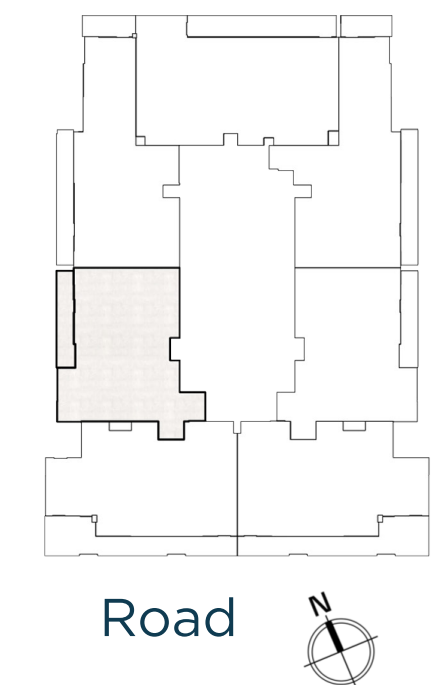

Unit 904 / Ninth floor

BED / BATHS	2 BEDS / 2.5 BATHS
SUITE AREA	94.24 SQM / 1014.4 SQFT
BALCONY AREA	9.05 SQM / 97.4 SQFT
TOTAL AREA	103.29 SQM / 1111.8 SQFT