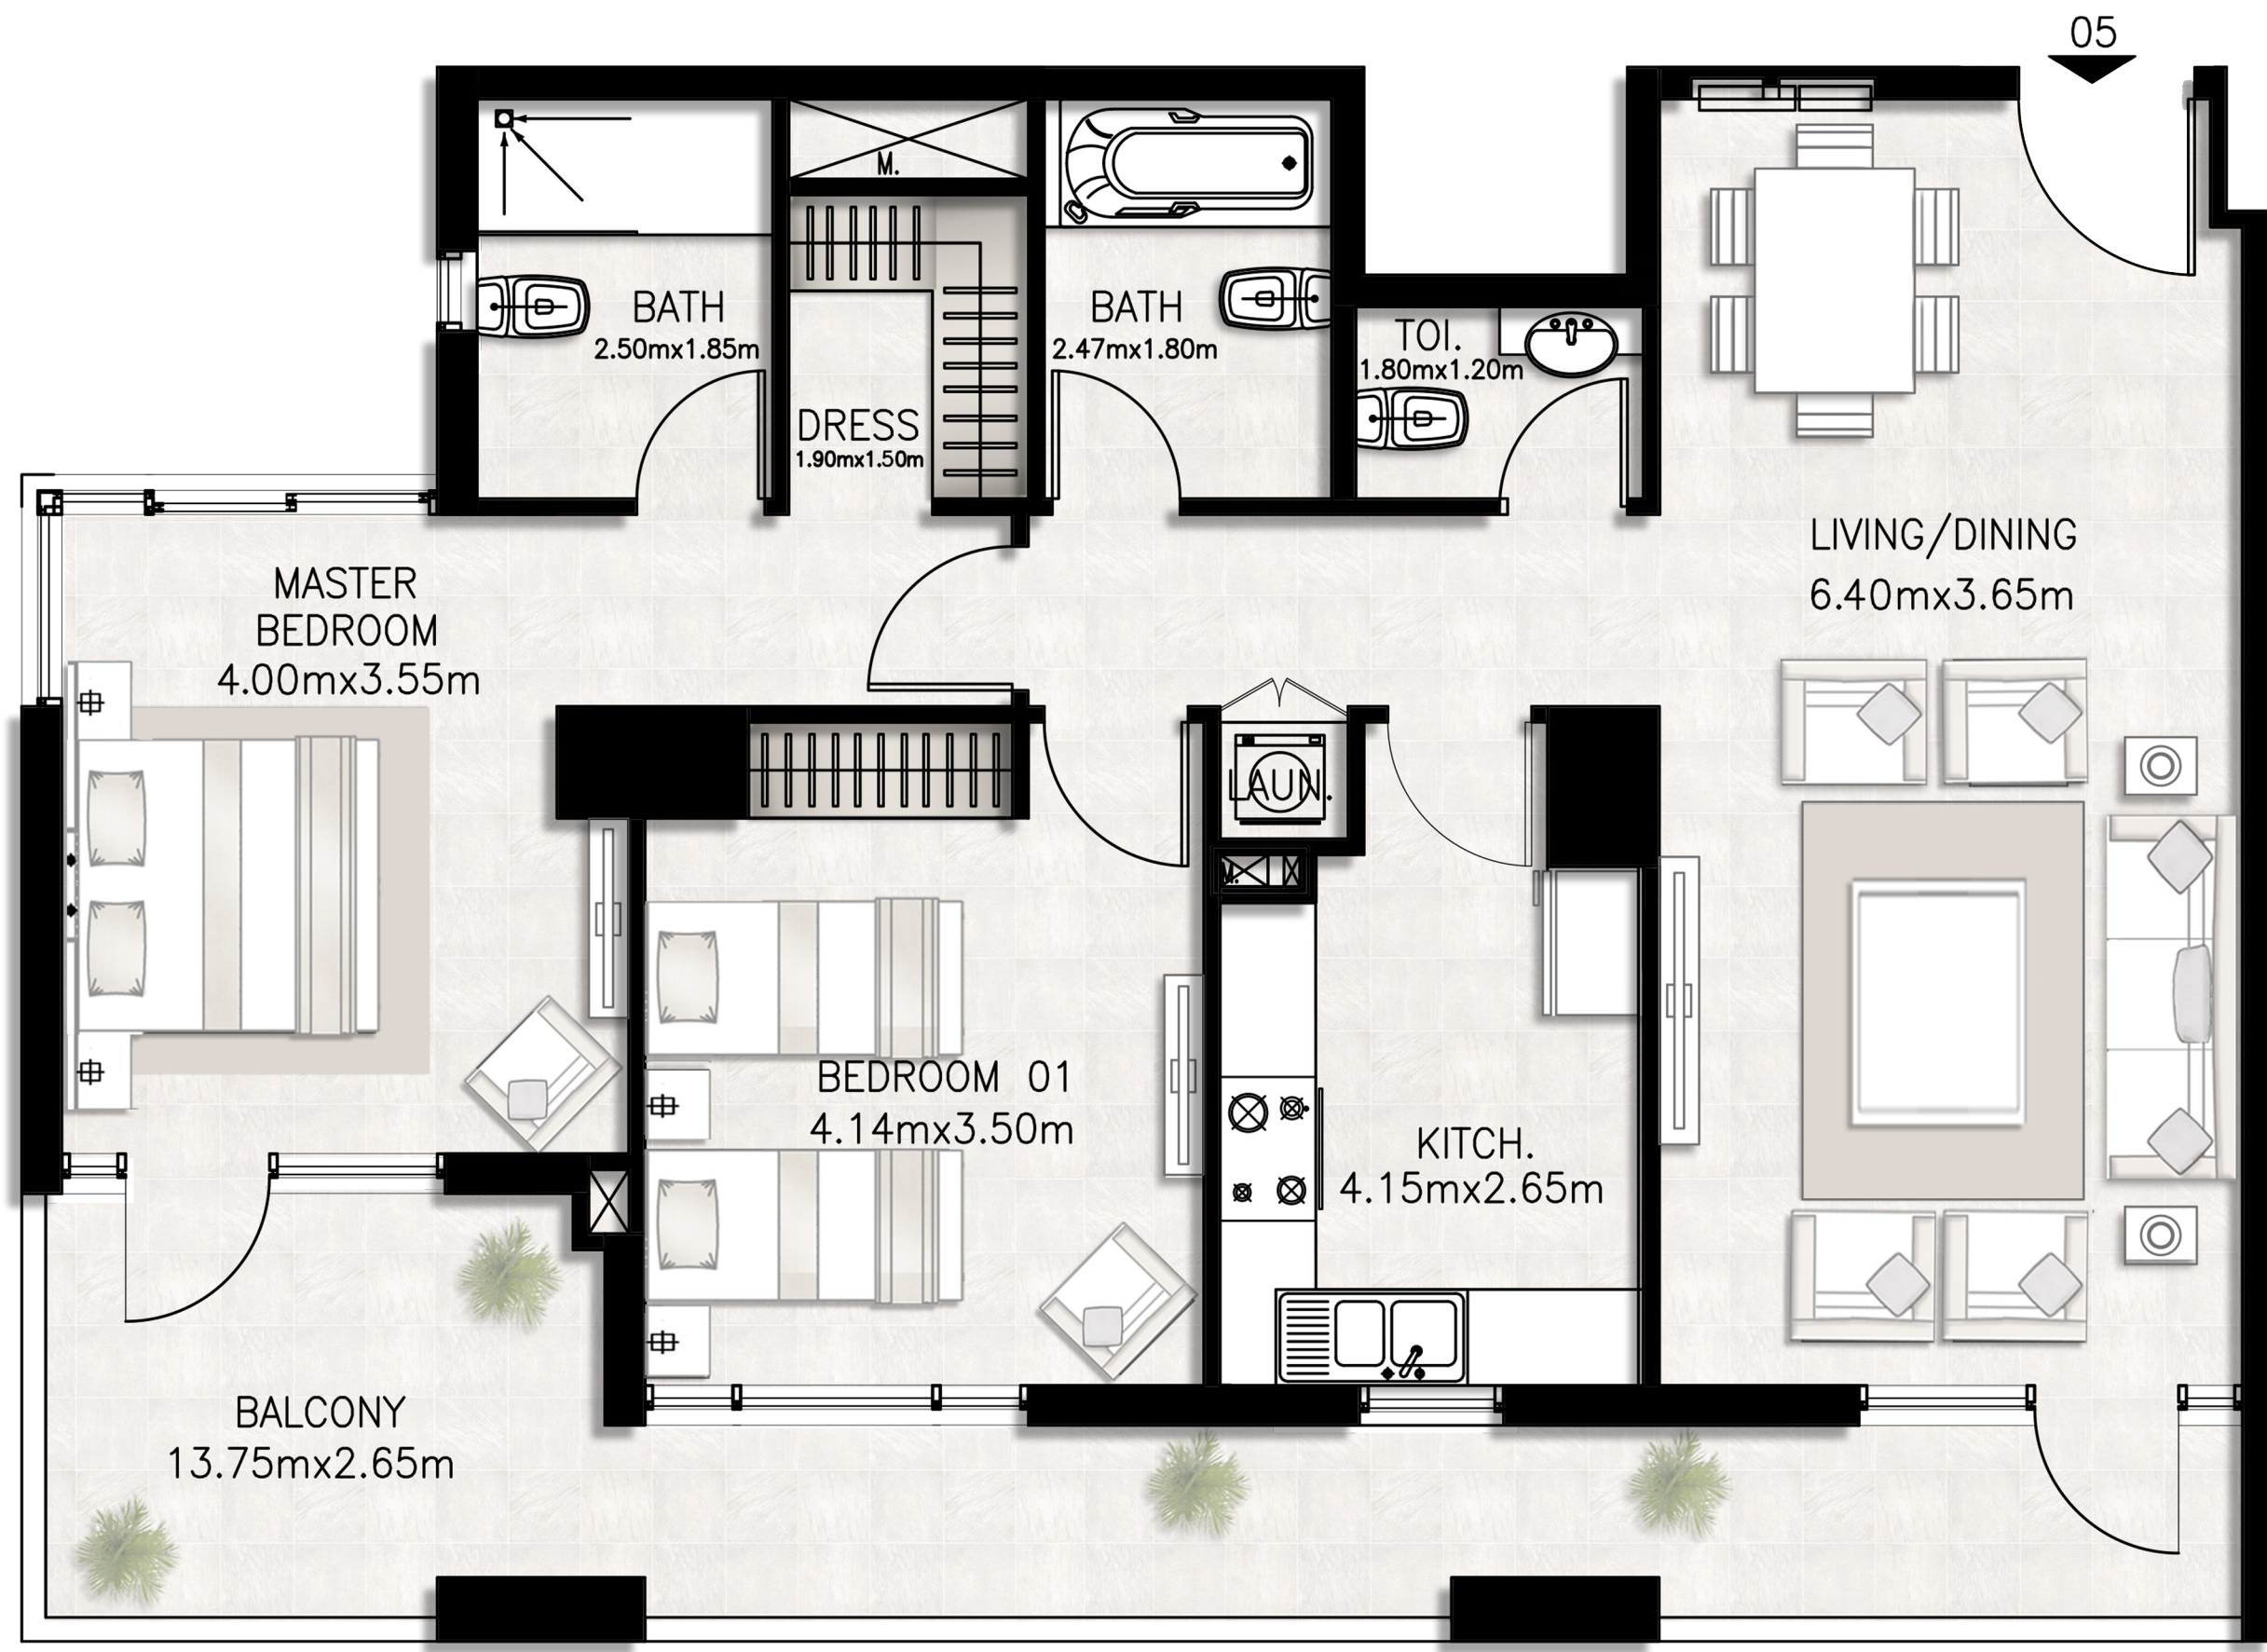

Unit 1405 / Fourteenth floor

BED / BATHS	2 BEDS / 2.5 BATHS
SUITE AREA	98.64 SQM / 1061.8 SQFT
BALCONY AREA	24.67 SQM / 265.5 SQFT
TOTAL AREA	123.31 SQM / 1327.3 SQFT