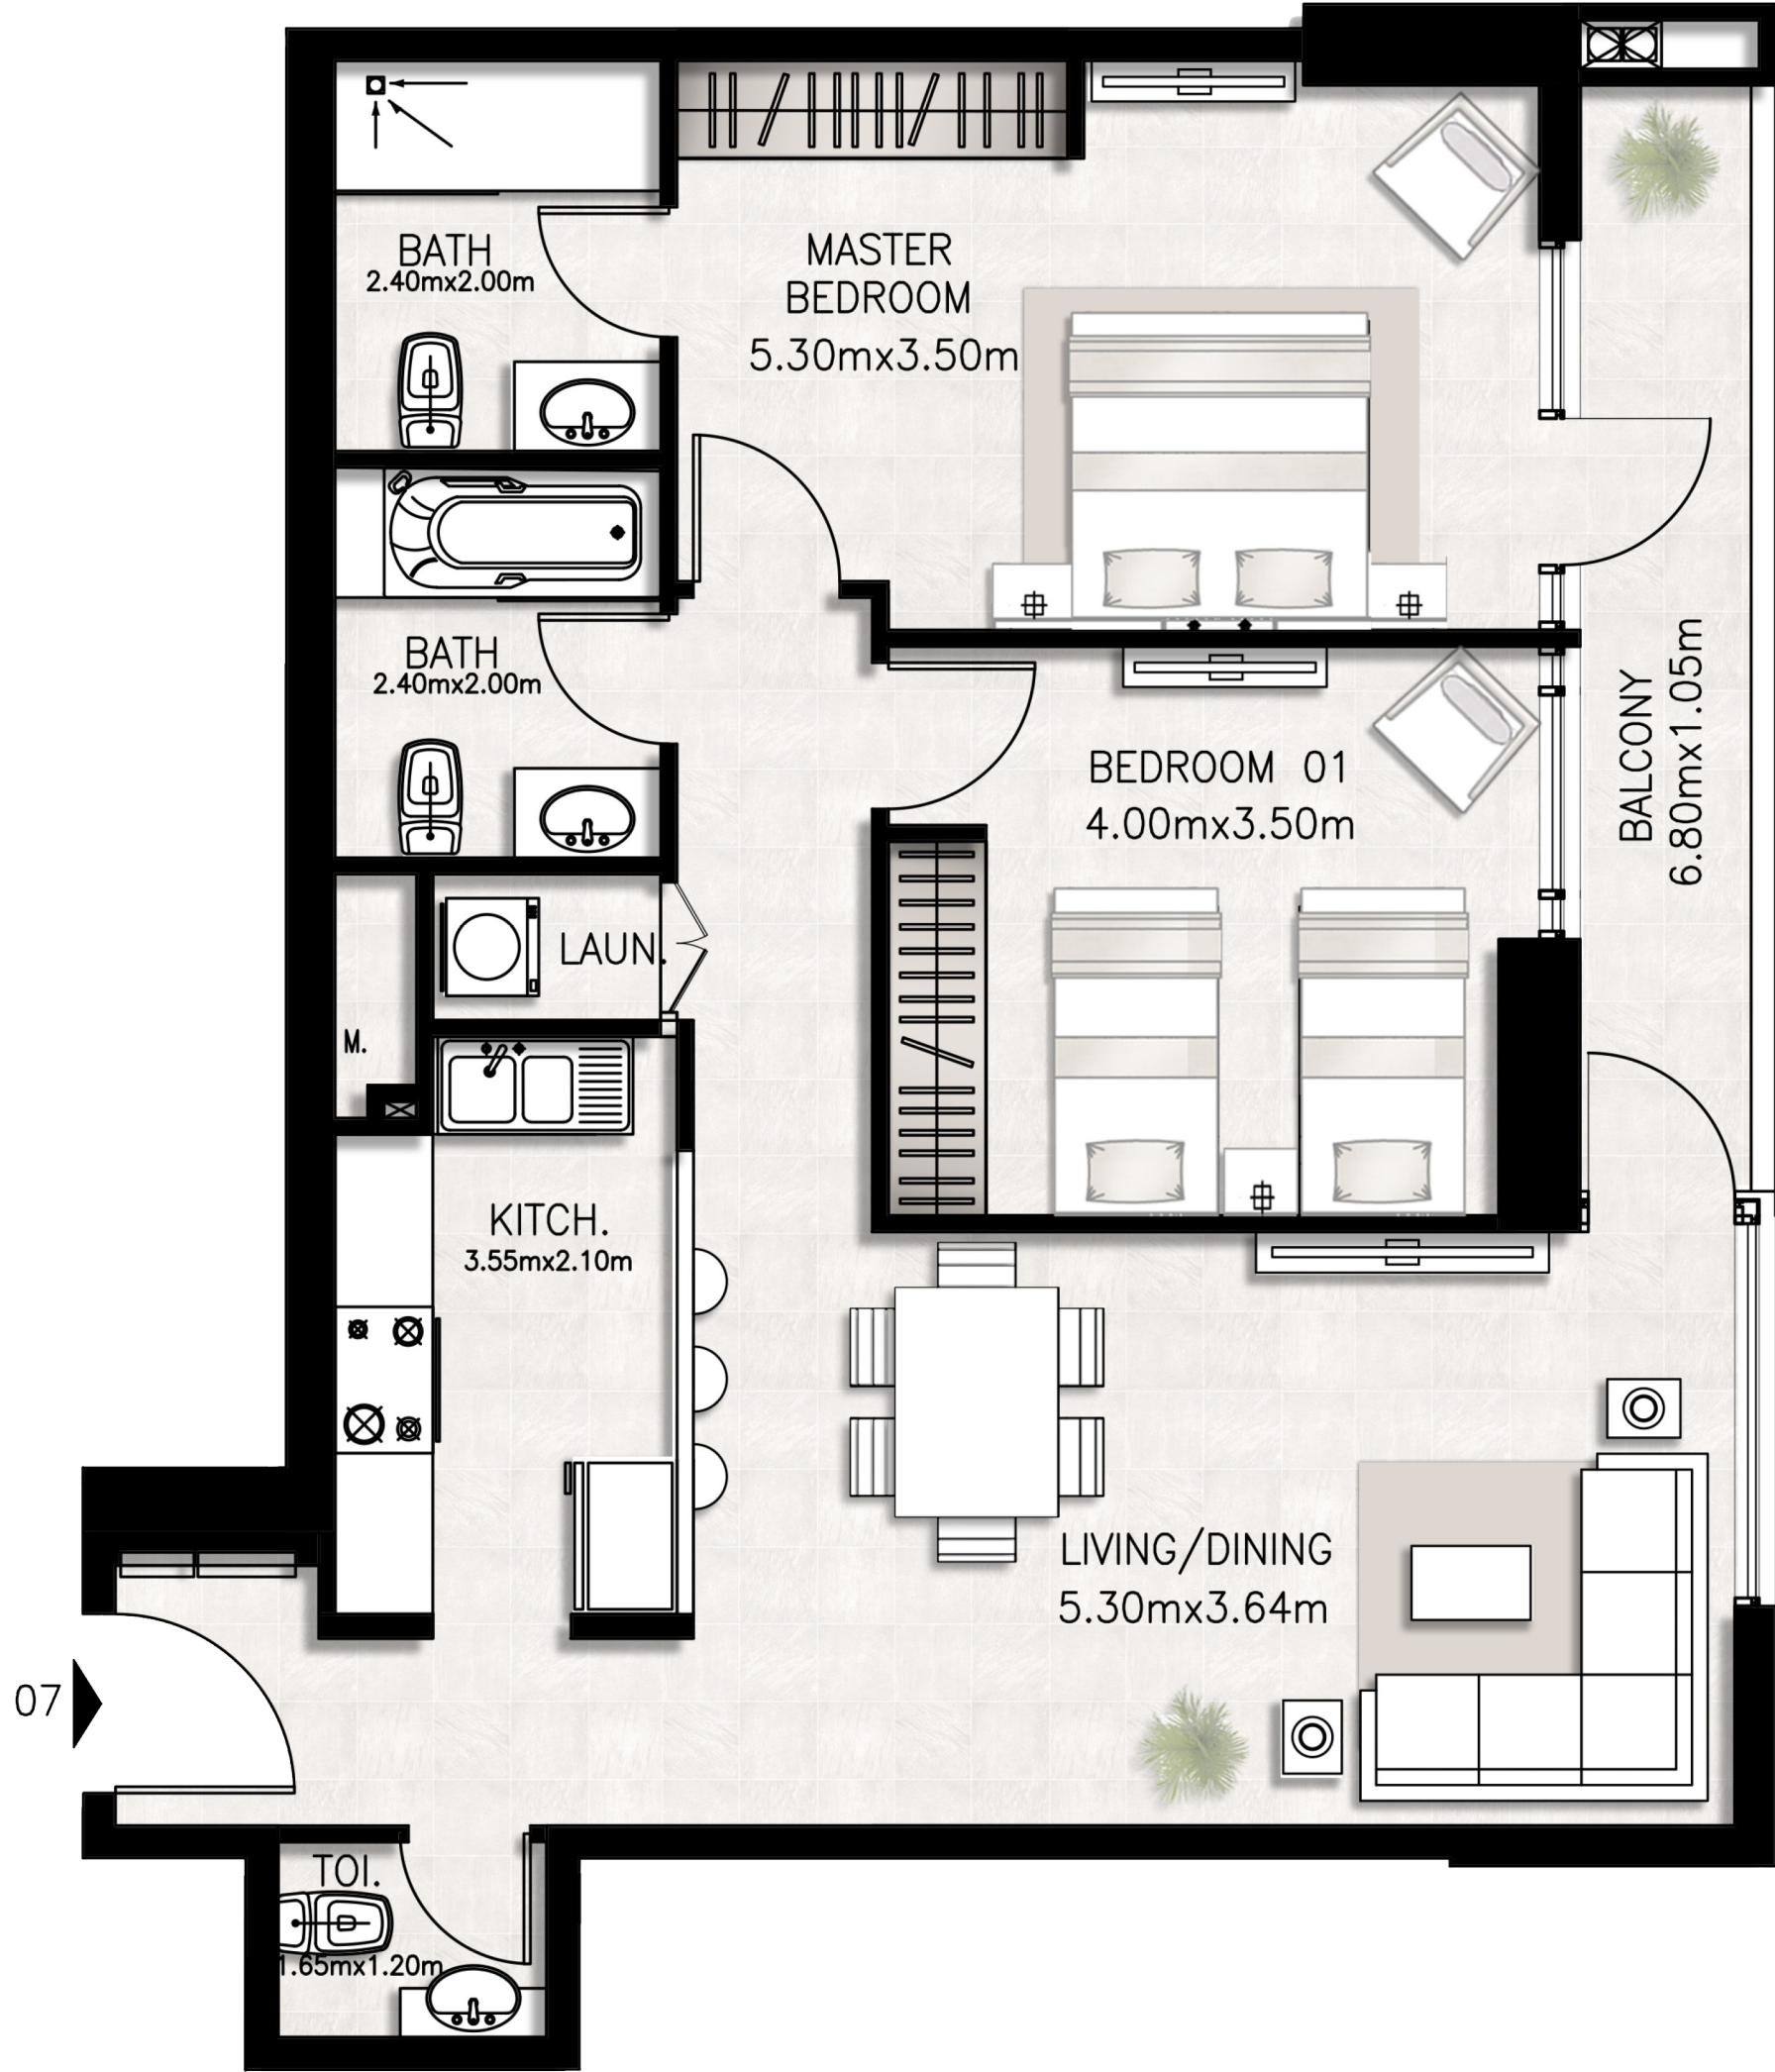

Unit 807 / Eighth floor

BED / BATHS	2 BEDS / 2.5 BATHS
SUITE AREA	93.12 SQM / 1002.3 SQFT
BALCONY AREA	9.04 SQM / 97.3 SQFT
TOTAL AREA	102.16 SQM / 1099.6 SQFT