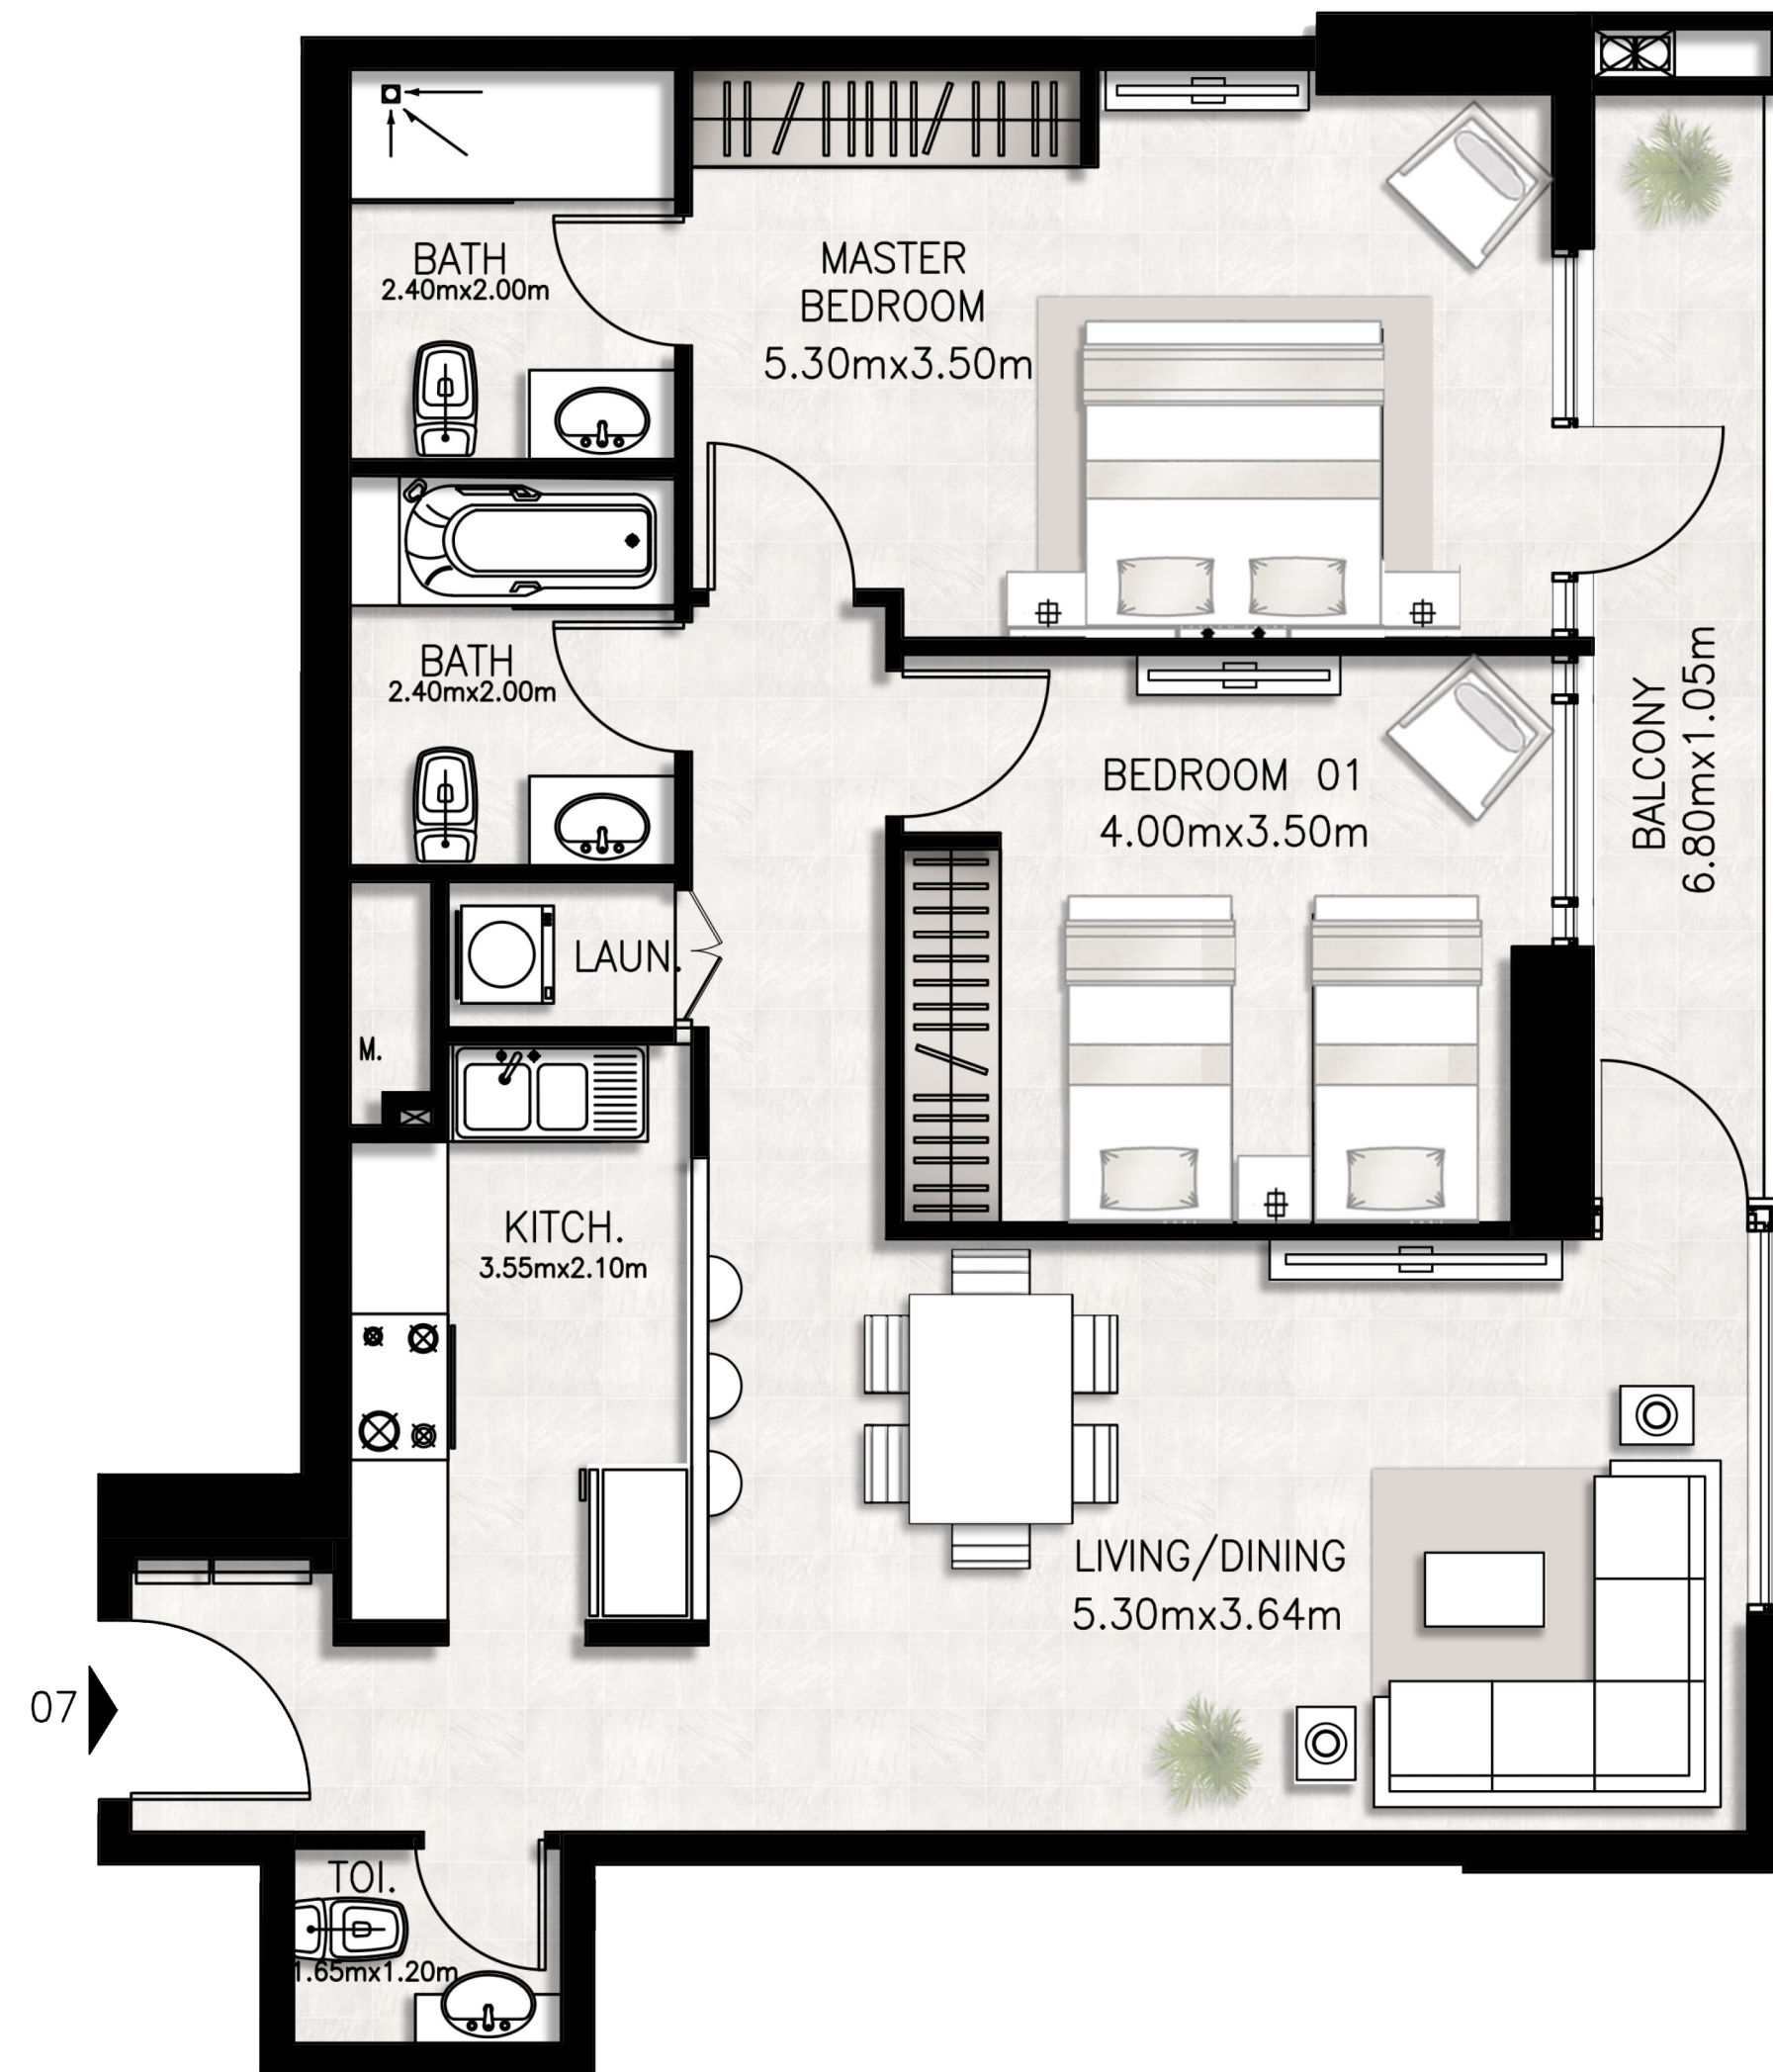

Unit 1807 / Eighteenth floor

BED / BATHS	2 BEDS / 2.5 BATHS
SUITE AREA	93.12 SQM / 1002.3 SQFT
BALCONY AREA	9.04 SQM / 97.3 SQFT
TOTAL AREA	102.16 SQM / 1099.6 SQFT

Road