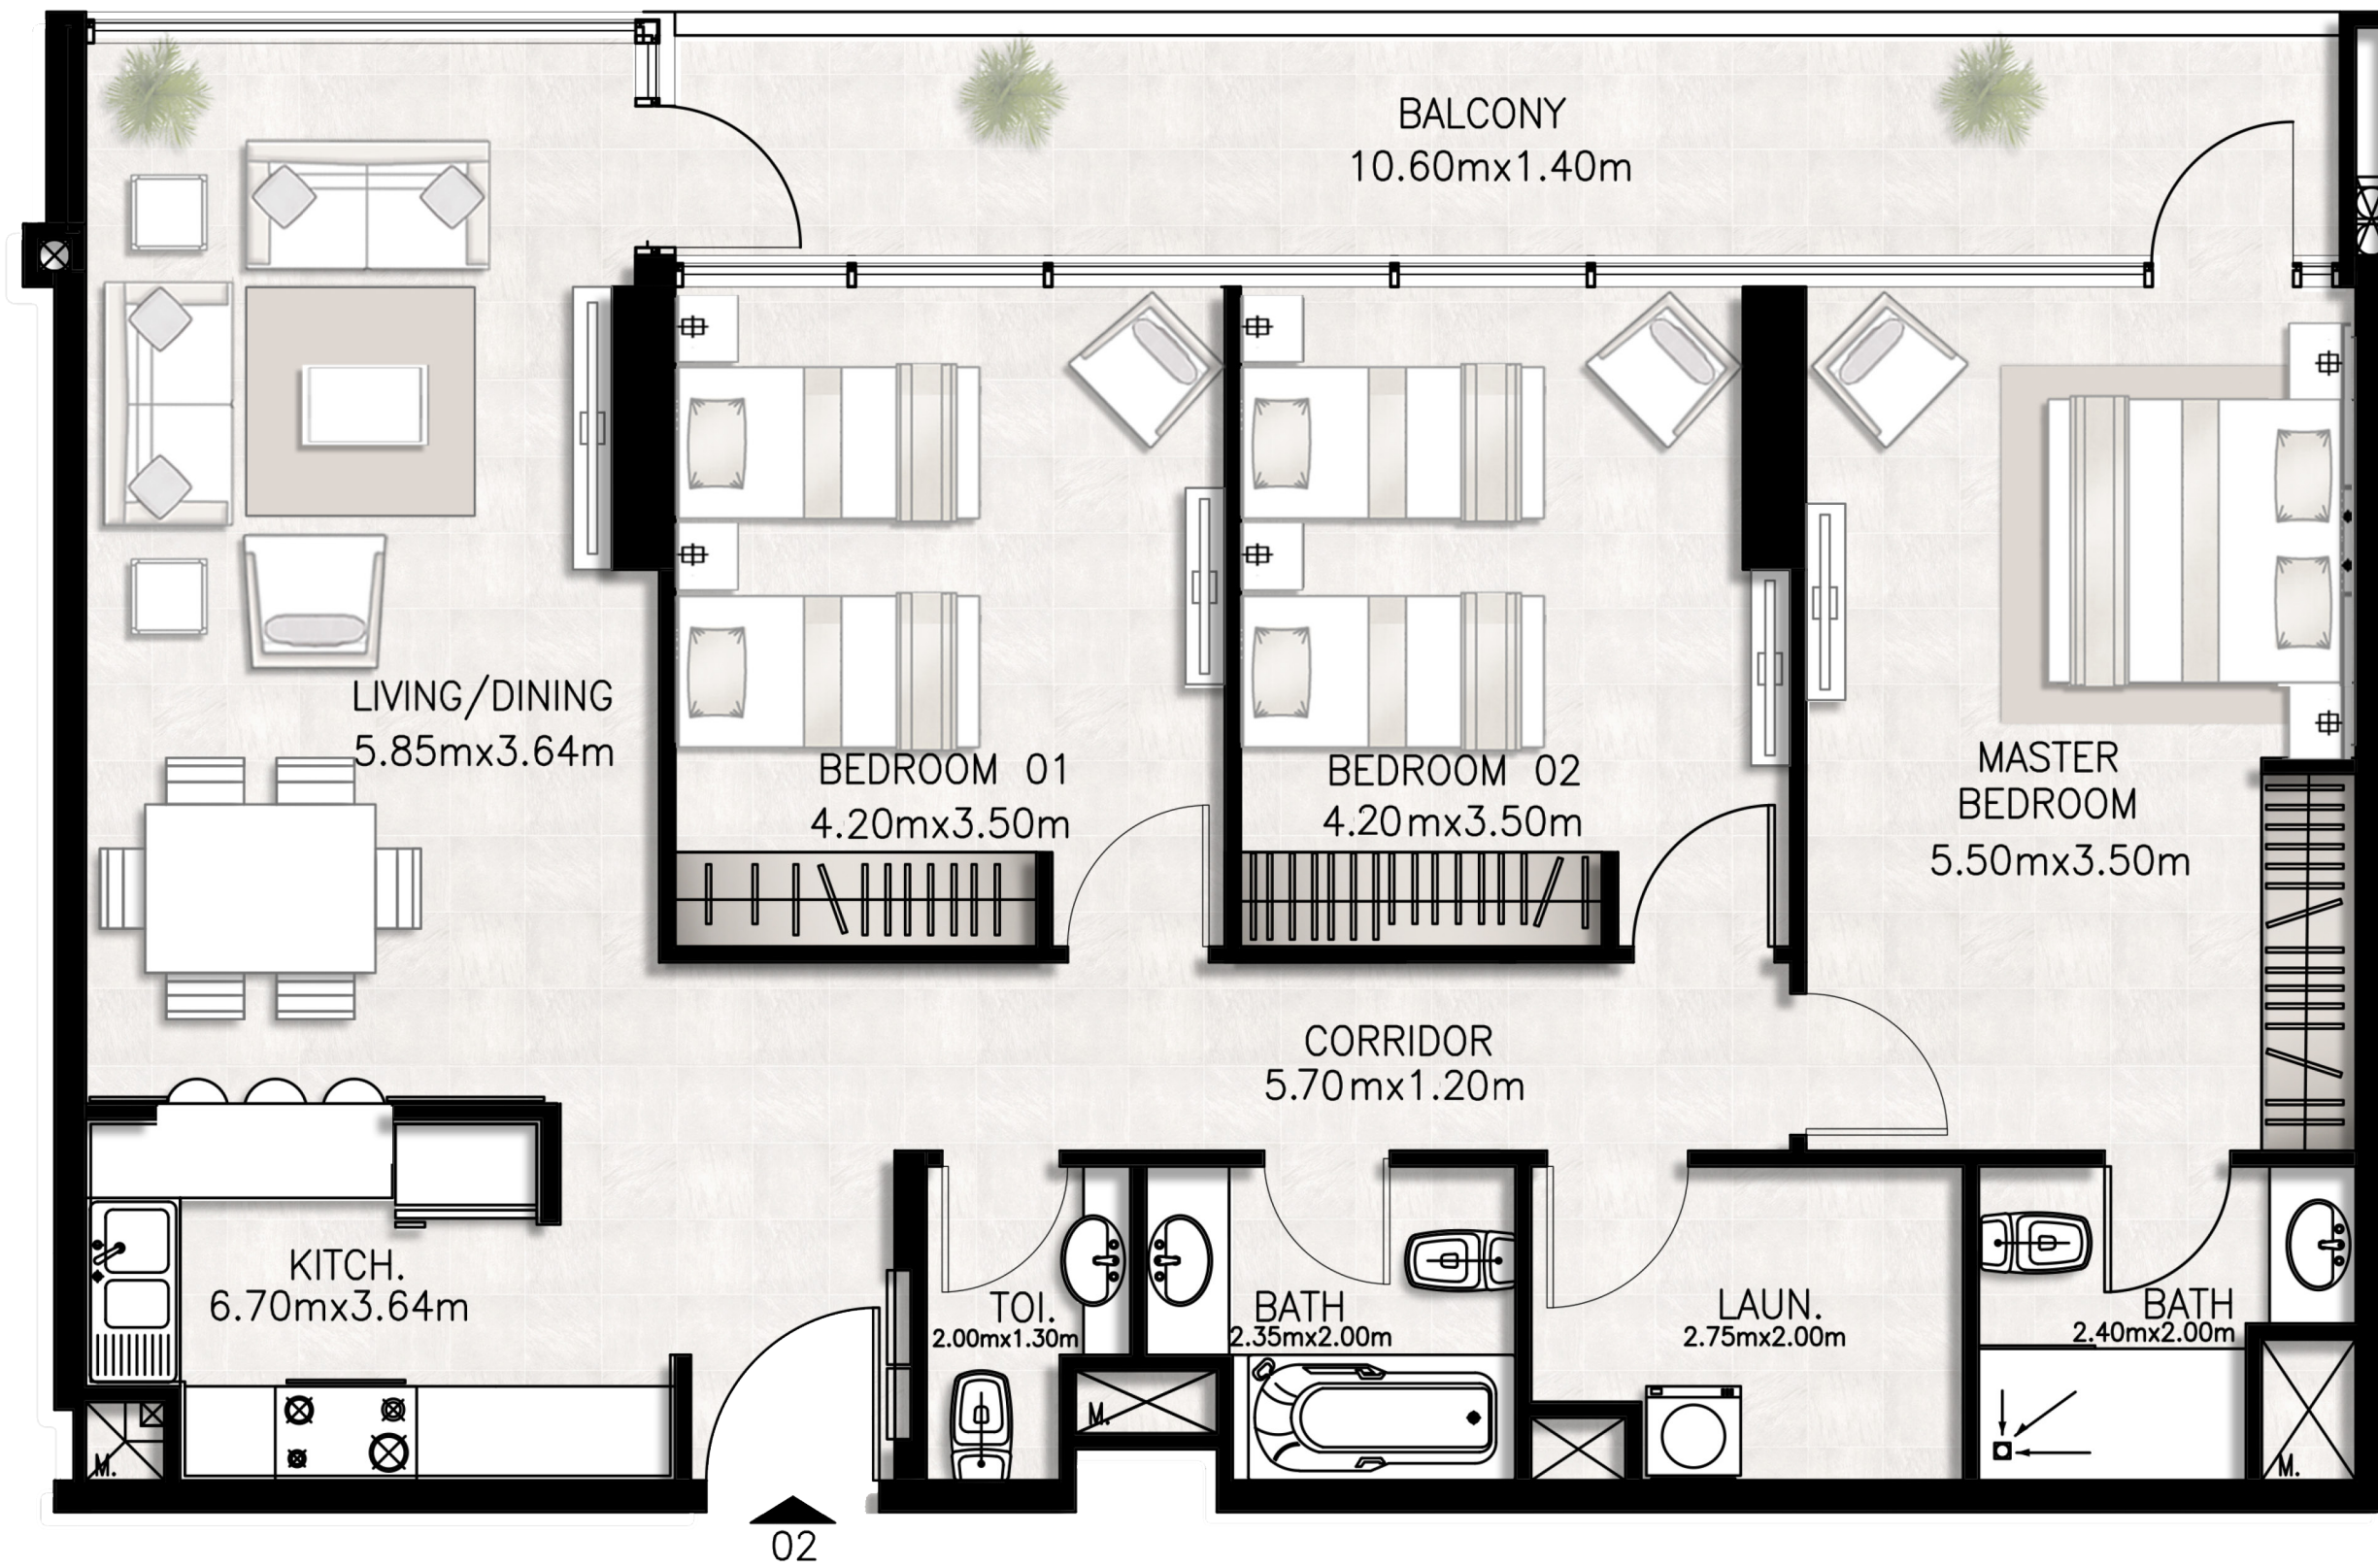

Fifth Floor

Unit layouts

Unit 501 / Fifth floor

BED / BATHS	2 BEDS / 2.5 BATHS
SUITE AREA	99.26 SQM / 1068.4 SQFT
BALCONY AREA	18.18 SQM / 195.7 SQFT
TOTAL AREA	117.44 SQM / 1264.1 SQFT

Unit 502 / Fifth floor