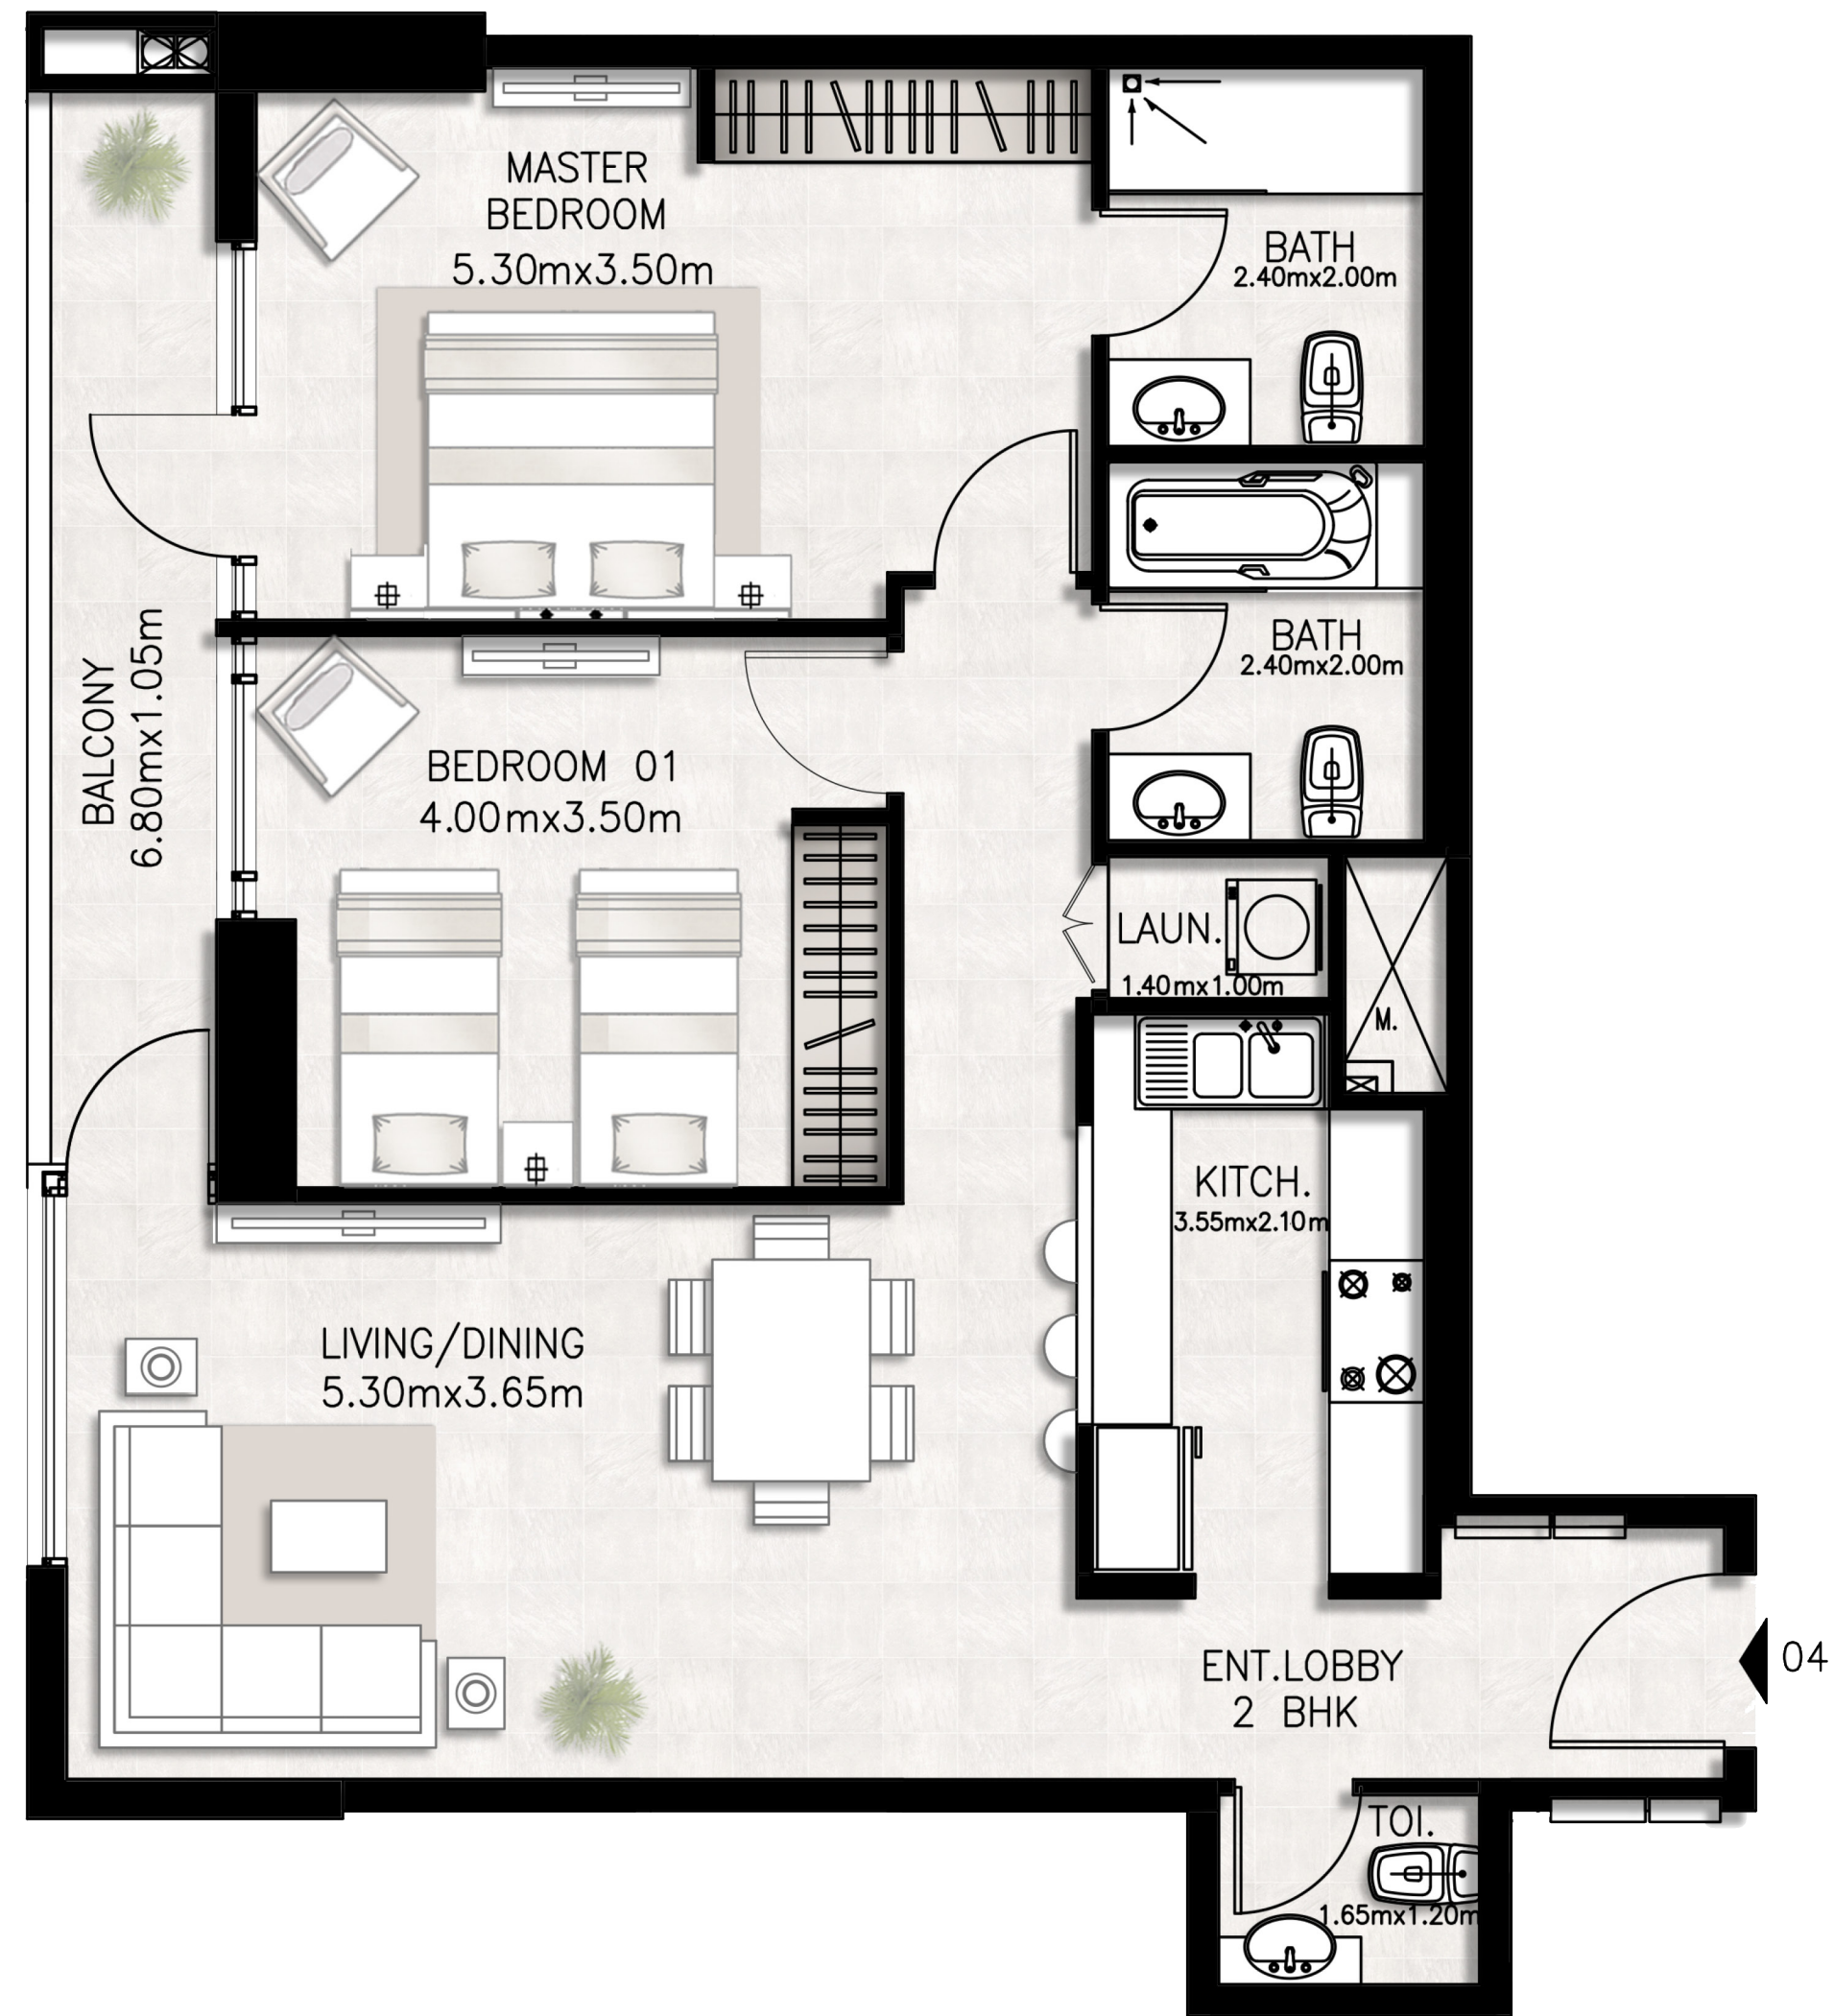

BED / BATHS	3 BEDS / 2.5 BATHS
SUITE AREA	117.61 SQM / 1265.9 SQFT
BALCONY AREA	17.01 SQM / 183.1 SQFT
TOTAL AREA	134.62 SQM / 1449.0 SQFT

Unit 403 / Fourth floor

BED / BATHS	2 BEDS / 2.5 BATHS
SUITE AREA	95.82 SQM / 1031.4 SQFT
BALCONY AREA	18.29 SQM / 196.9 SQFT
TOTAL AREA	114.11 SQM / 1228.3 SQFT