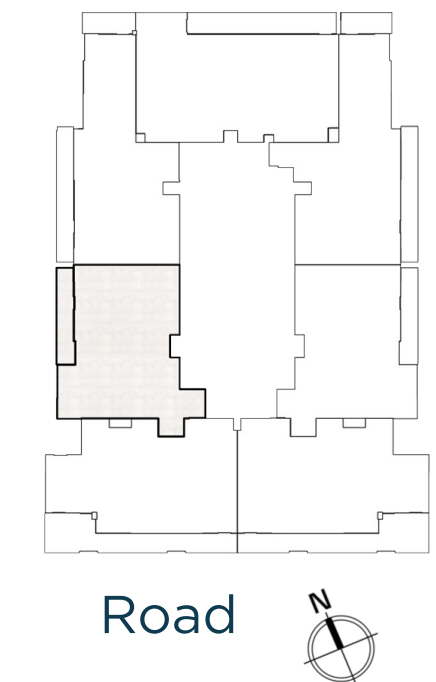

Unit 1404 / Fourteenth floor

BED / BATHS	2 BEDS / 2.5 BATHS
SUITE AREA	94.24 SQM / 1014.4 SQFT
BALCONY AREA	9.05 SQM / 97.4 SQFT
TOTAL AREA	103.29 SQM / 1111.8 SQFT