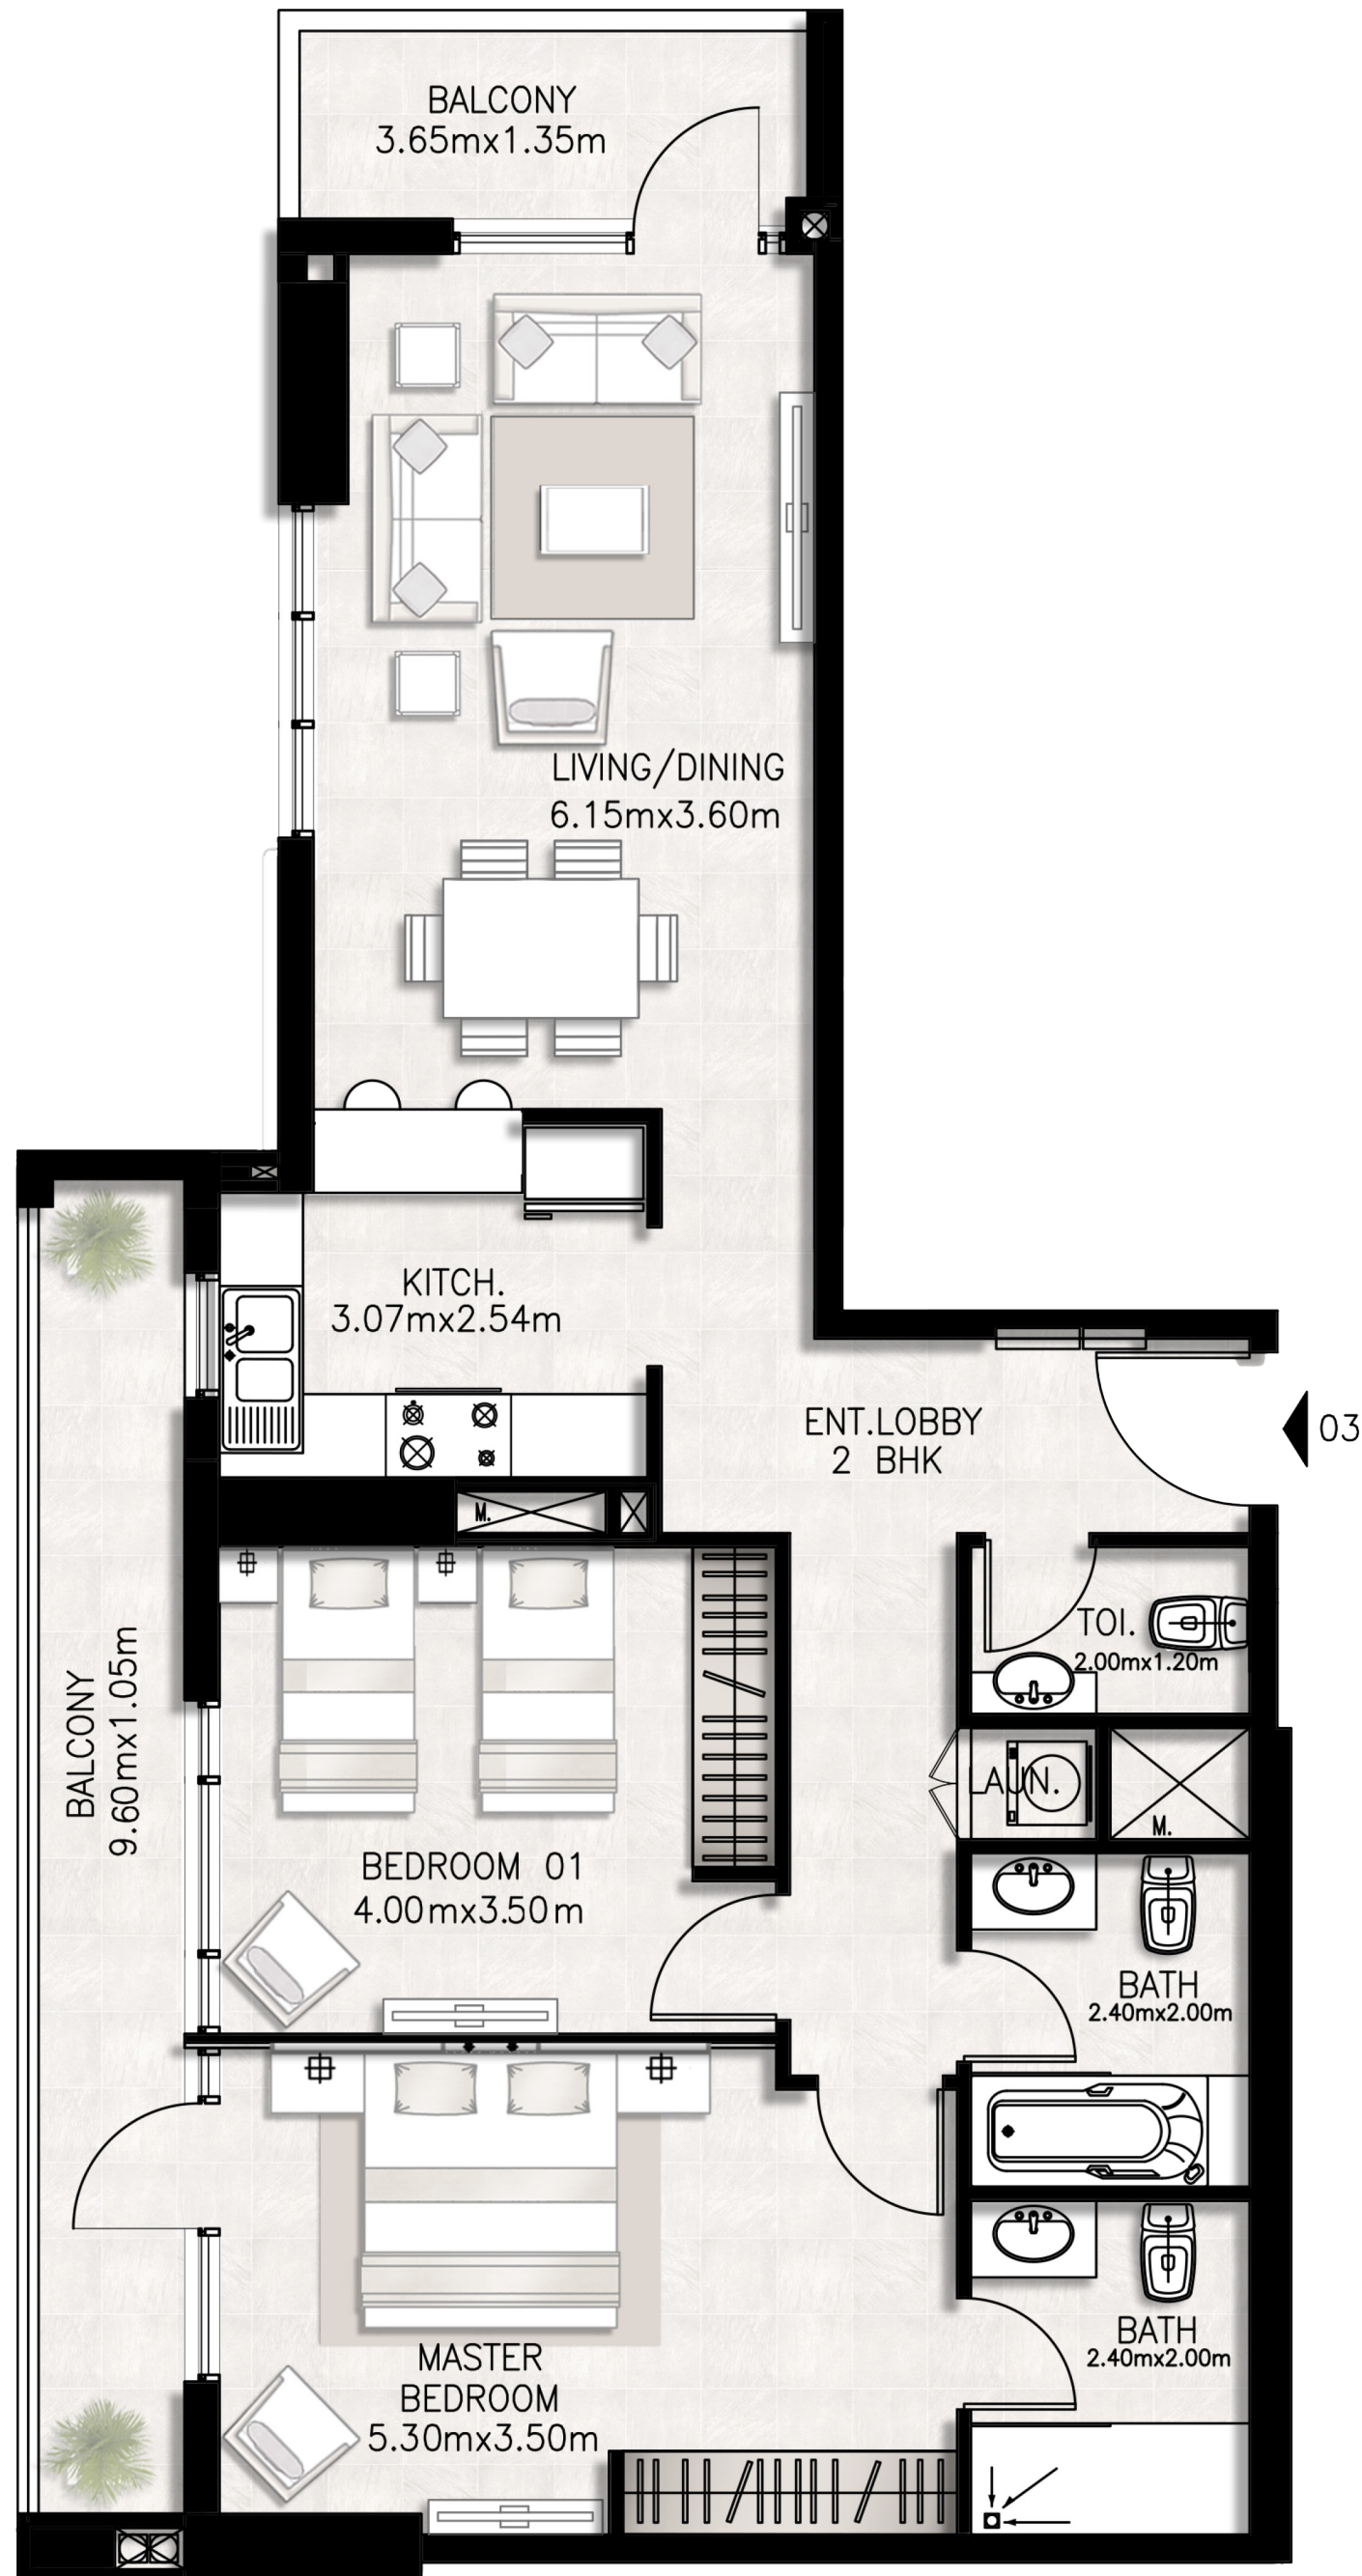

Unit 503 / Fifth floor

BED / BATHS	2 BEDS / 2.5 BATHS
SUITE AREA	95.82 SQM / 1031.4 SQFT
BALCONY AREA	18.29 SQM / 196.9 SQFT
TOTAL AREA	114.11 SQM / 1228.3 SQFT