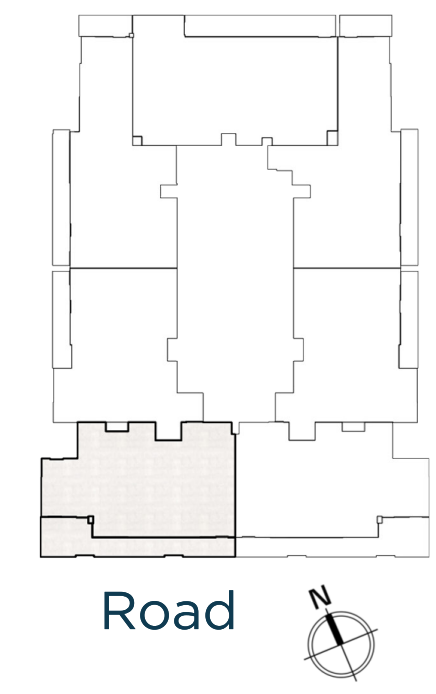

Unit 1104 / Eleventh floor

BED / BATHS	2 BEDS / 2.5 BATHS
SUITE AREA	94.24 SQM / 1014.4 SQFT
BALCONY AREA	9.05 SQM / 97.4 SQFT
TOTAL AREA	103.29 SQM / 1111.8 SQFT

Unit 1105 / Eleventh floor

BED / BATHS	2 BEDS / 2.5 BATHS
SUITE AREA	98.64 SQM / 1061.8 SQFT
BALCONY AREA	24.67 SQM / 265.5 SQFT
TOTAL AREA	123.31 SQM / 1327.3 SQFT