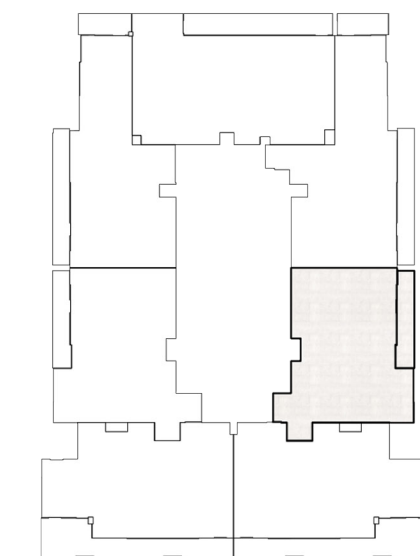

Unit 1606 / Sixteenth floor

BED / BATHS	2 BEDS / 2.5 BATHS
SUITE AREA	98.70 SQM / 1062.4 SQFT
BALCONY AREA	24.51 SQM / 263.8 SQFT
TOTAL AREA	123.21 SQM / 1326.2 SQFT

Unit 1607 / Sixteenth floor

BED / BATHS	2 BEDS / 2.5 BATHS
SUITE AREA	93.12 SQM / 1002.3 SQFT
BALCONY AREA	9.04 SQM / 97.3 SQFT
TOTAL AREA	102.16 SQM / 1099.6 SQFT