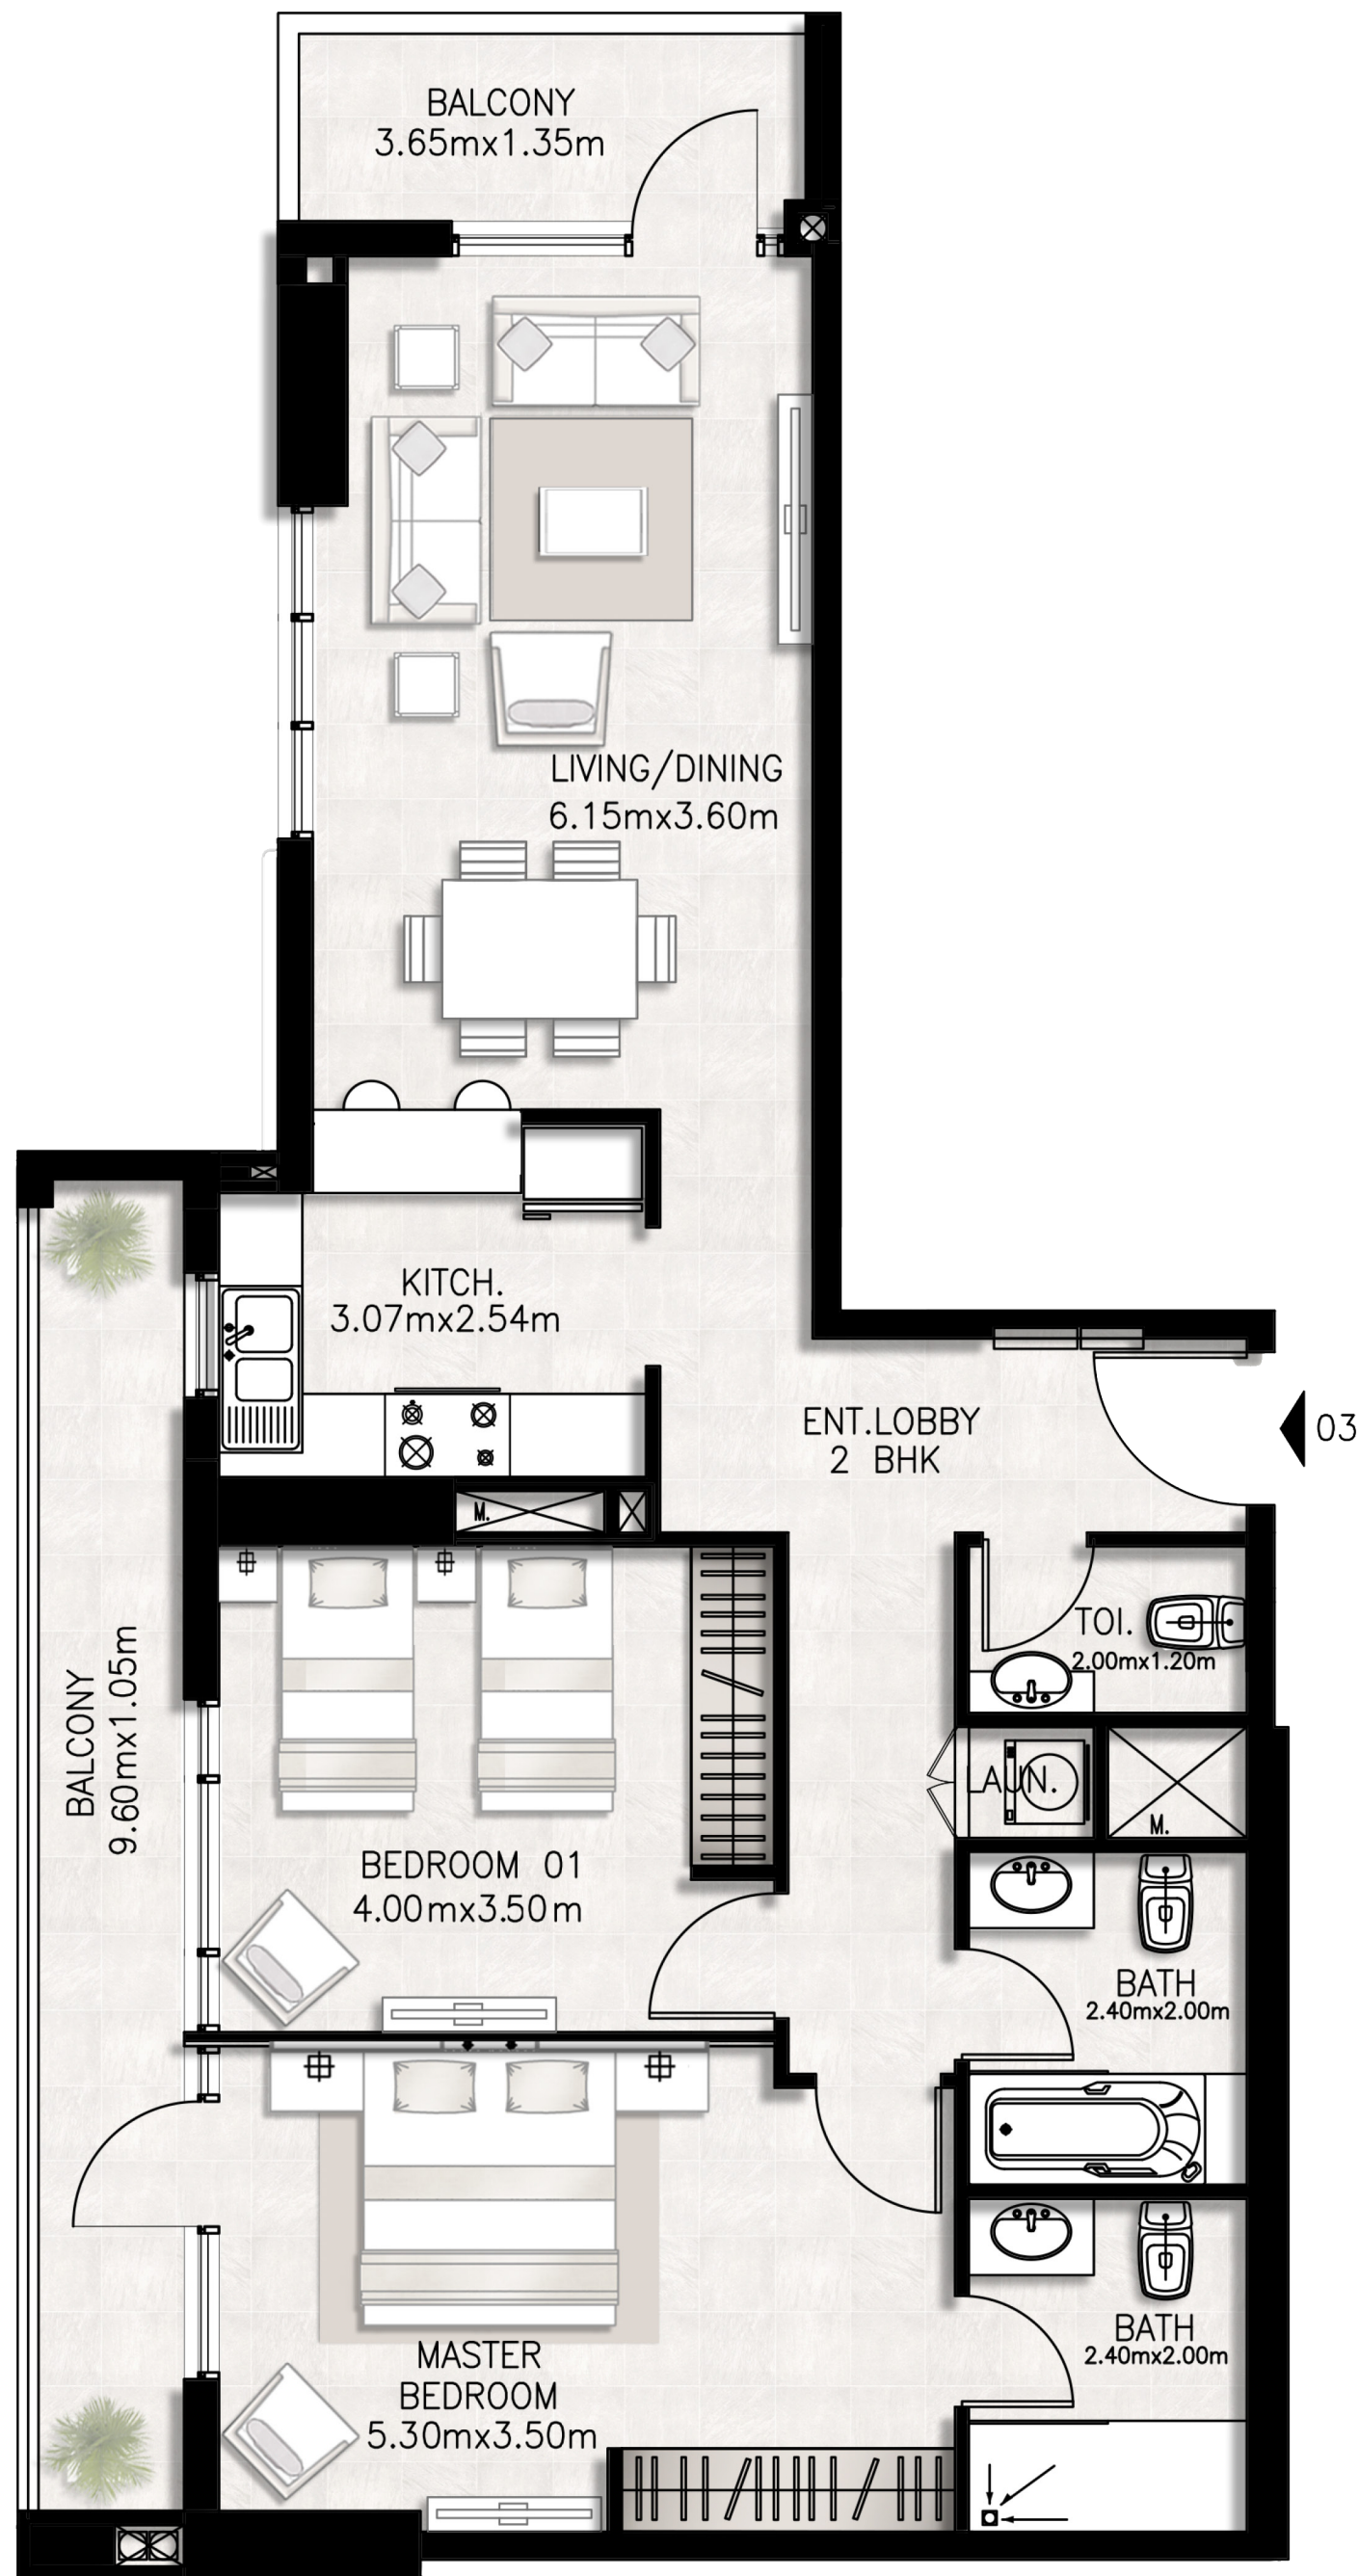

Unit 1503 / Fifteenth floor

BED / BATHS	2 BEDS / 2.5 BATHS
SUITE AREA	95.82 SQM / 1031.4 SQFT
BALCONY AREA	18.29 SQM / 196.9 SQFT
TOTAL AREA	114.11 SQM / 1228.3 SQFT