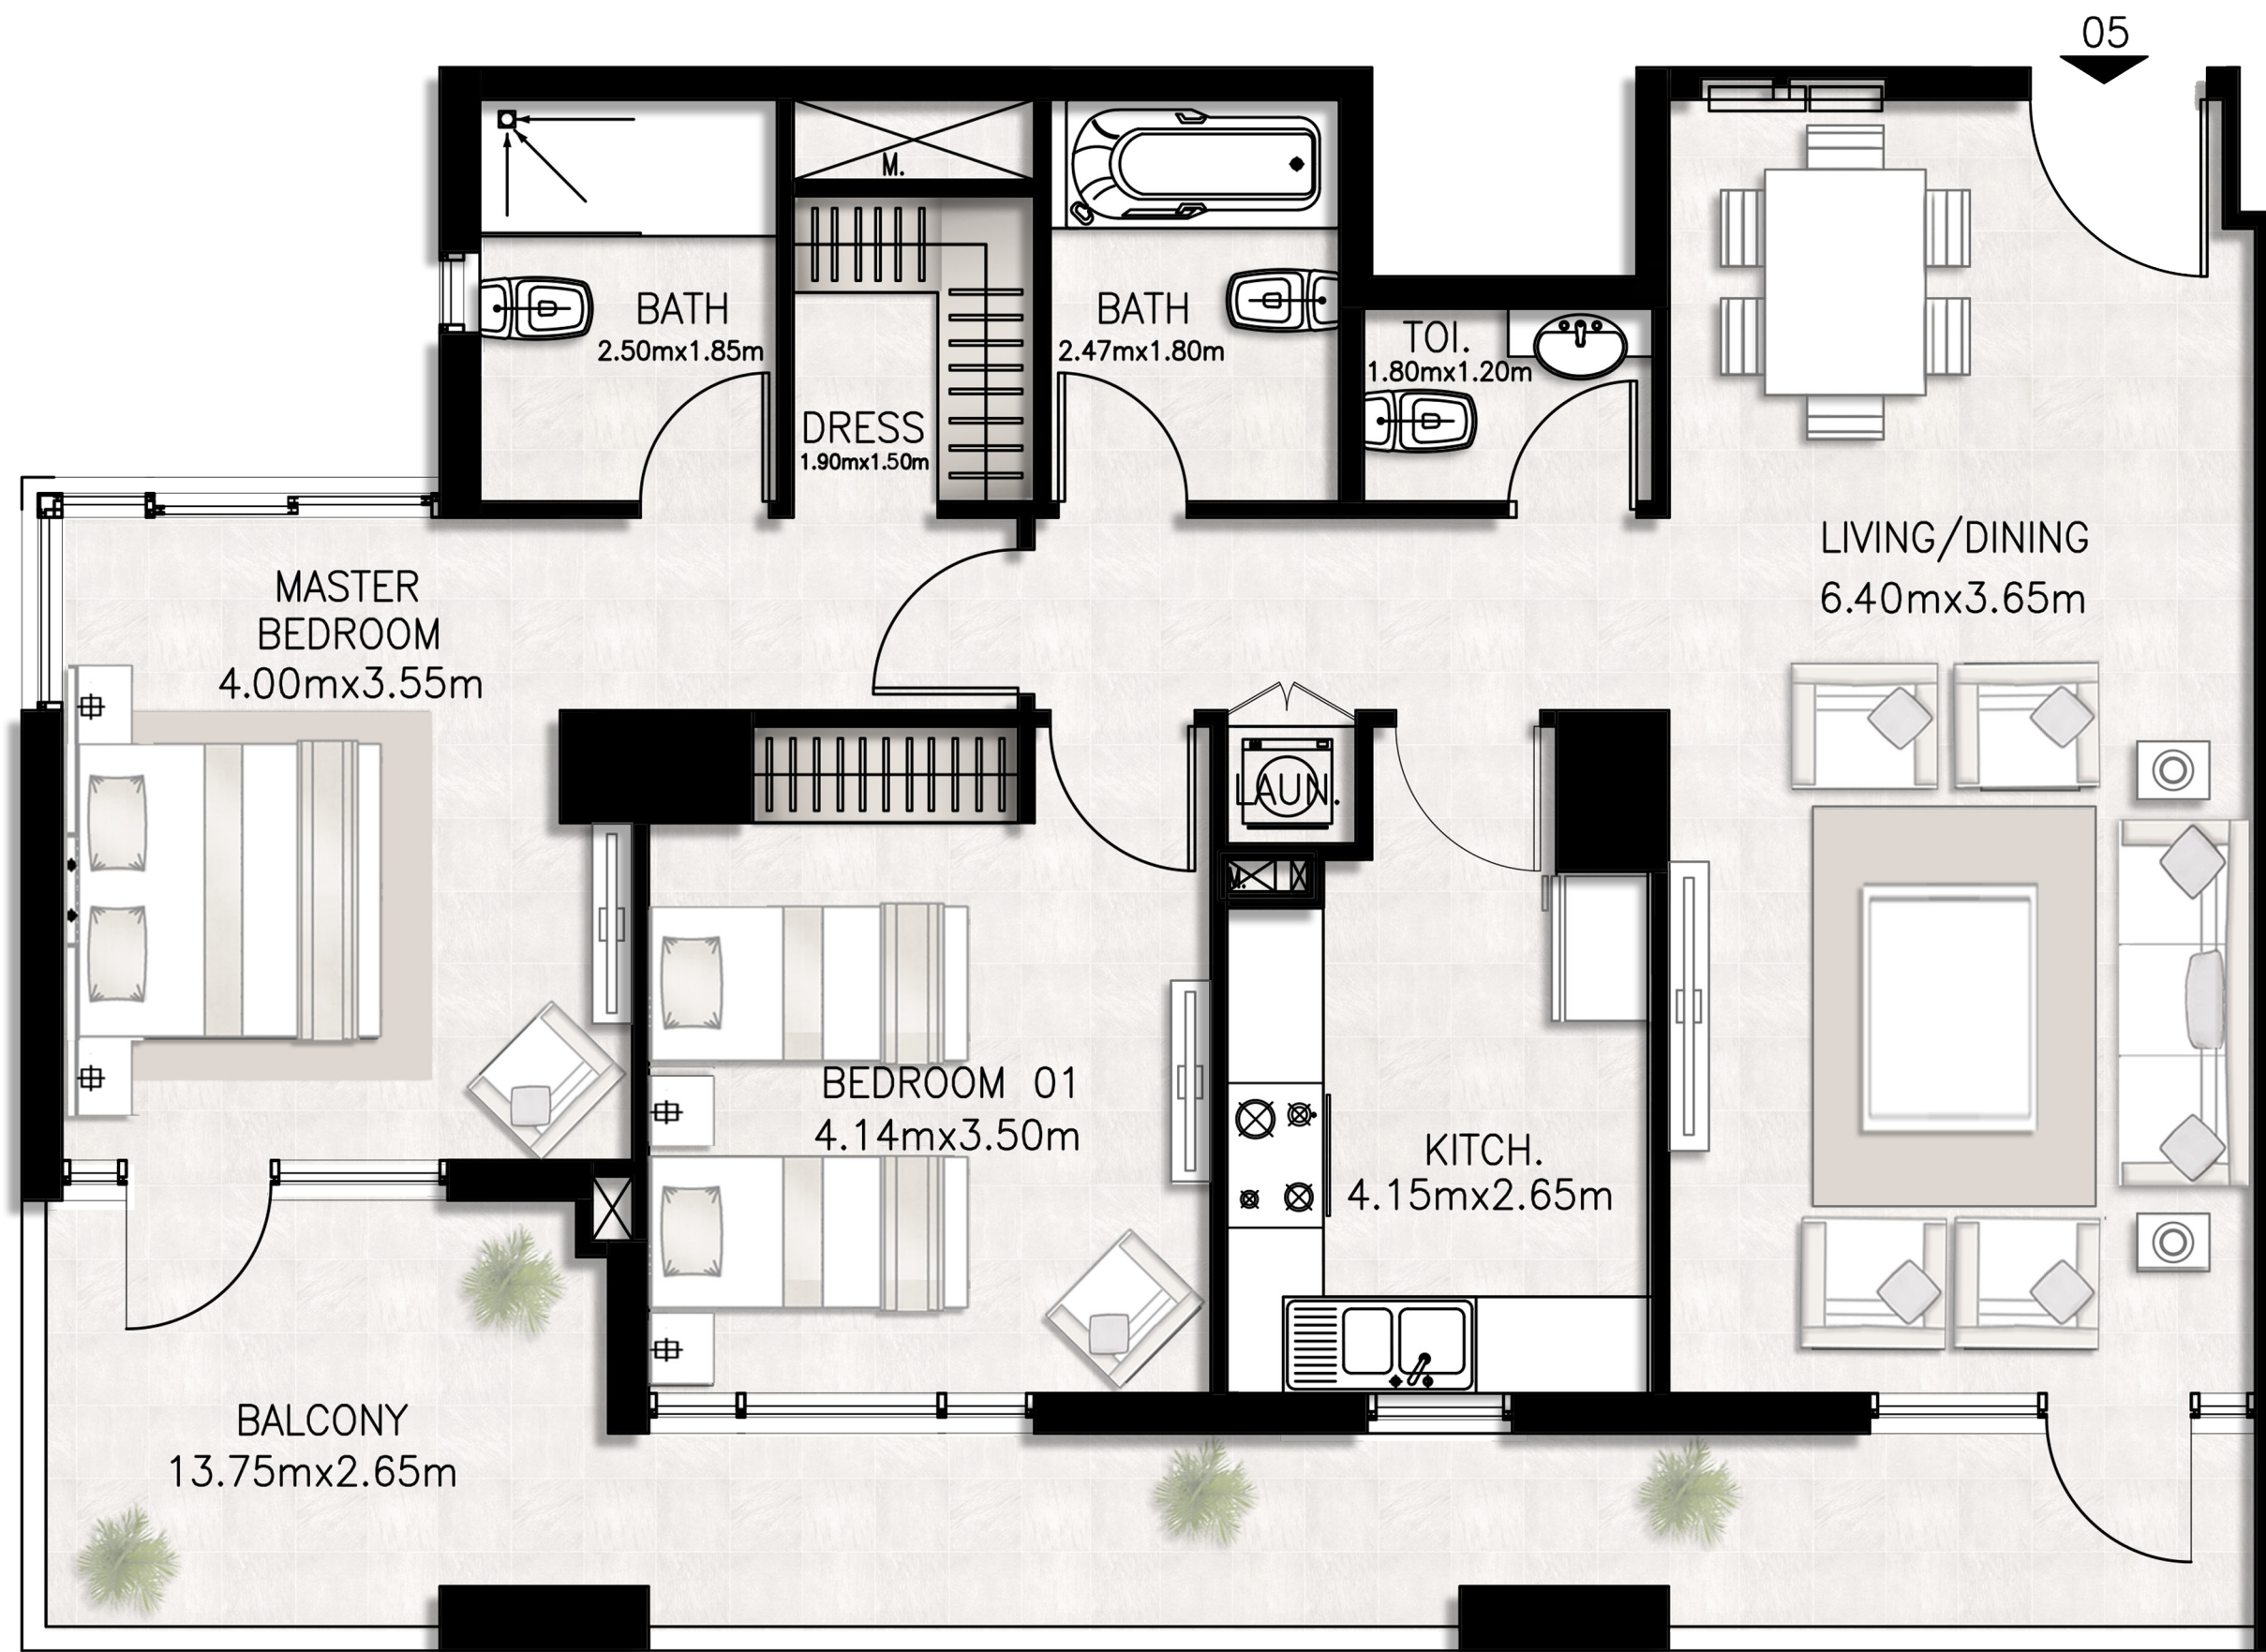

Unit 305 / Third floor

BED / BATHS	2 BEDS / 2.5 BATHS
SUITE AREA	98.64 SQM / 1061.8 SQFT
BALCONY AREA	24.67 SQM / 265.5 SQFT
TOTAL AREA	123.31 SQM / 1327.3 SQFT