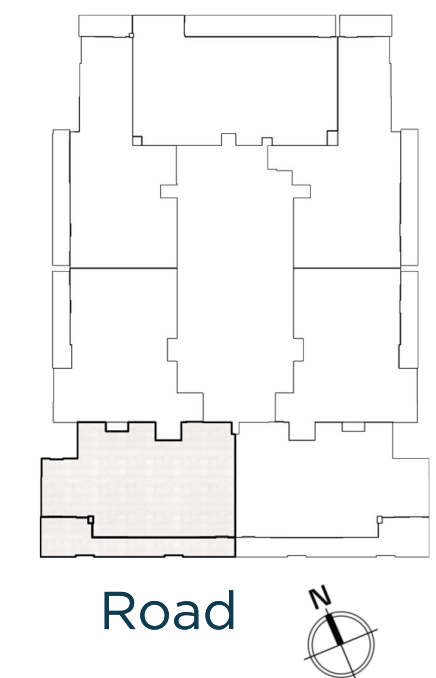

Unit 704 / Seventh floor

BED / BATHS	2 BEDS / 2.5 BATHS
SUITE AREA	94.24 SQM / 1014.4 SQFT
BALCONY AREA	9.05 SQM / 97.4 SQFT
TOTAL AREA	103.29 SQM / 1111.8 SQFT

Unit 705 / Seventh floor

BED / BATHS	2 BEDS / 2.5 BATHS
SUITE AREA	98.64 SQM / 1061.8 SQFT
BALCONY AREA	24.67 SQM / 265.5 SQFT
TOTAL AREA	123.31 SQM / 1327.3 SQFT