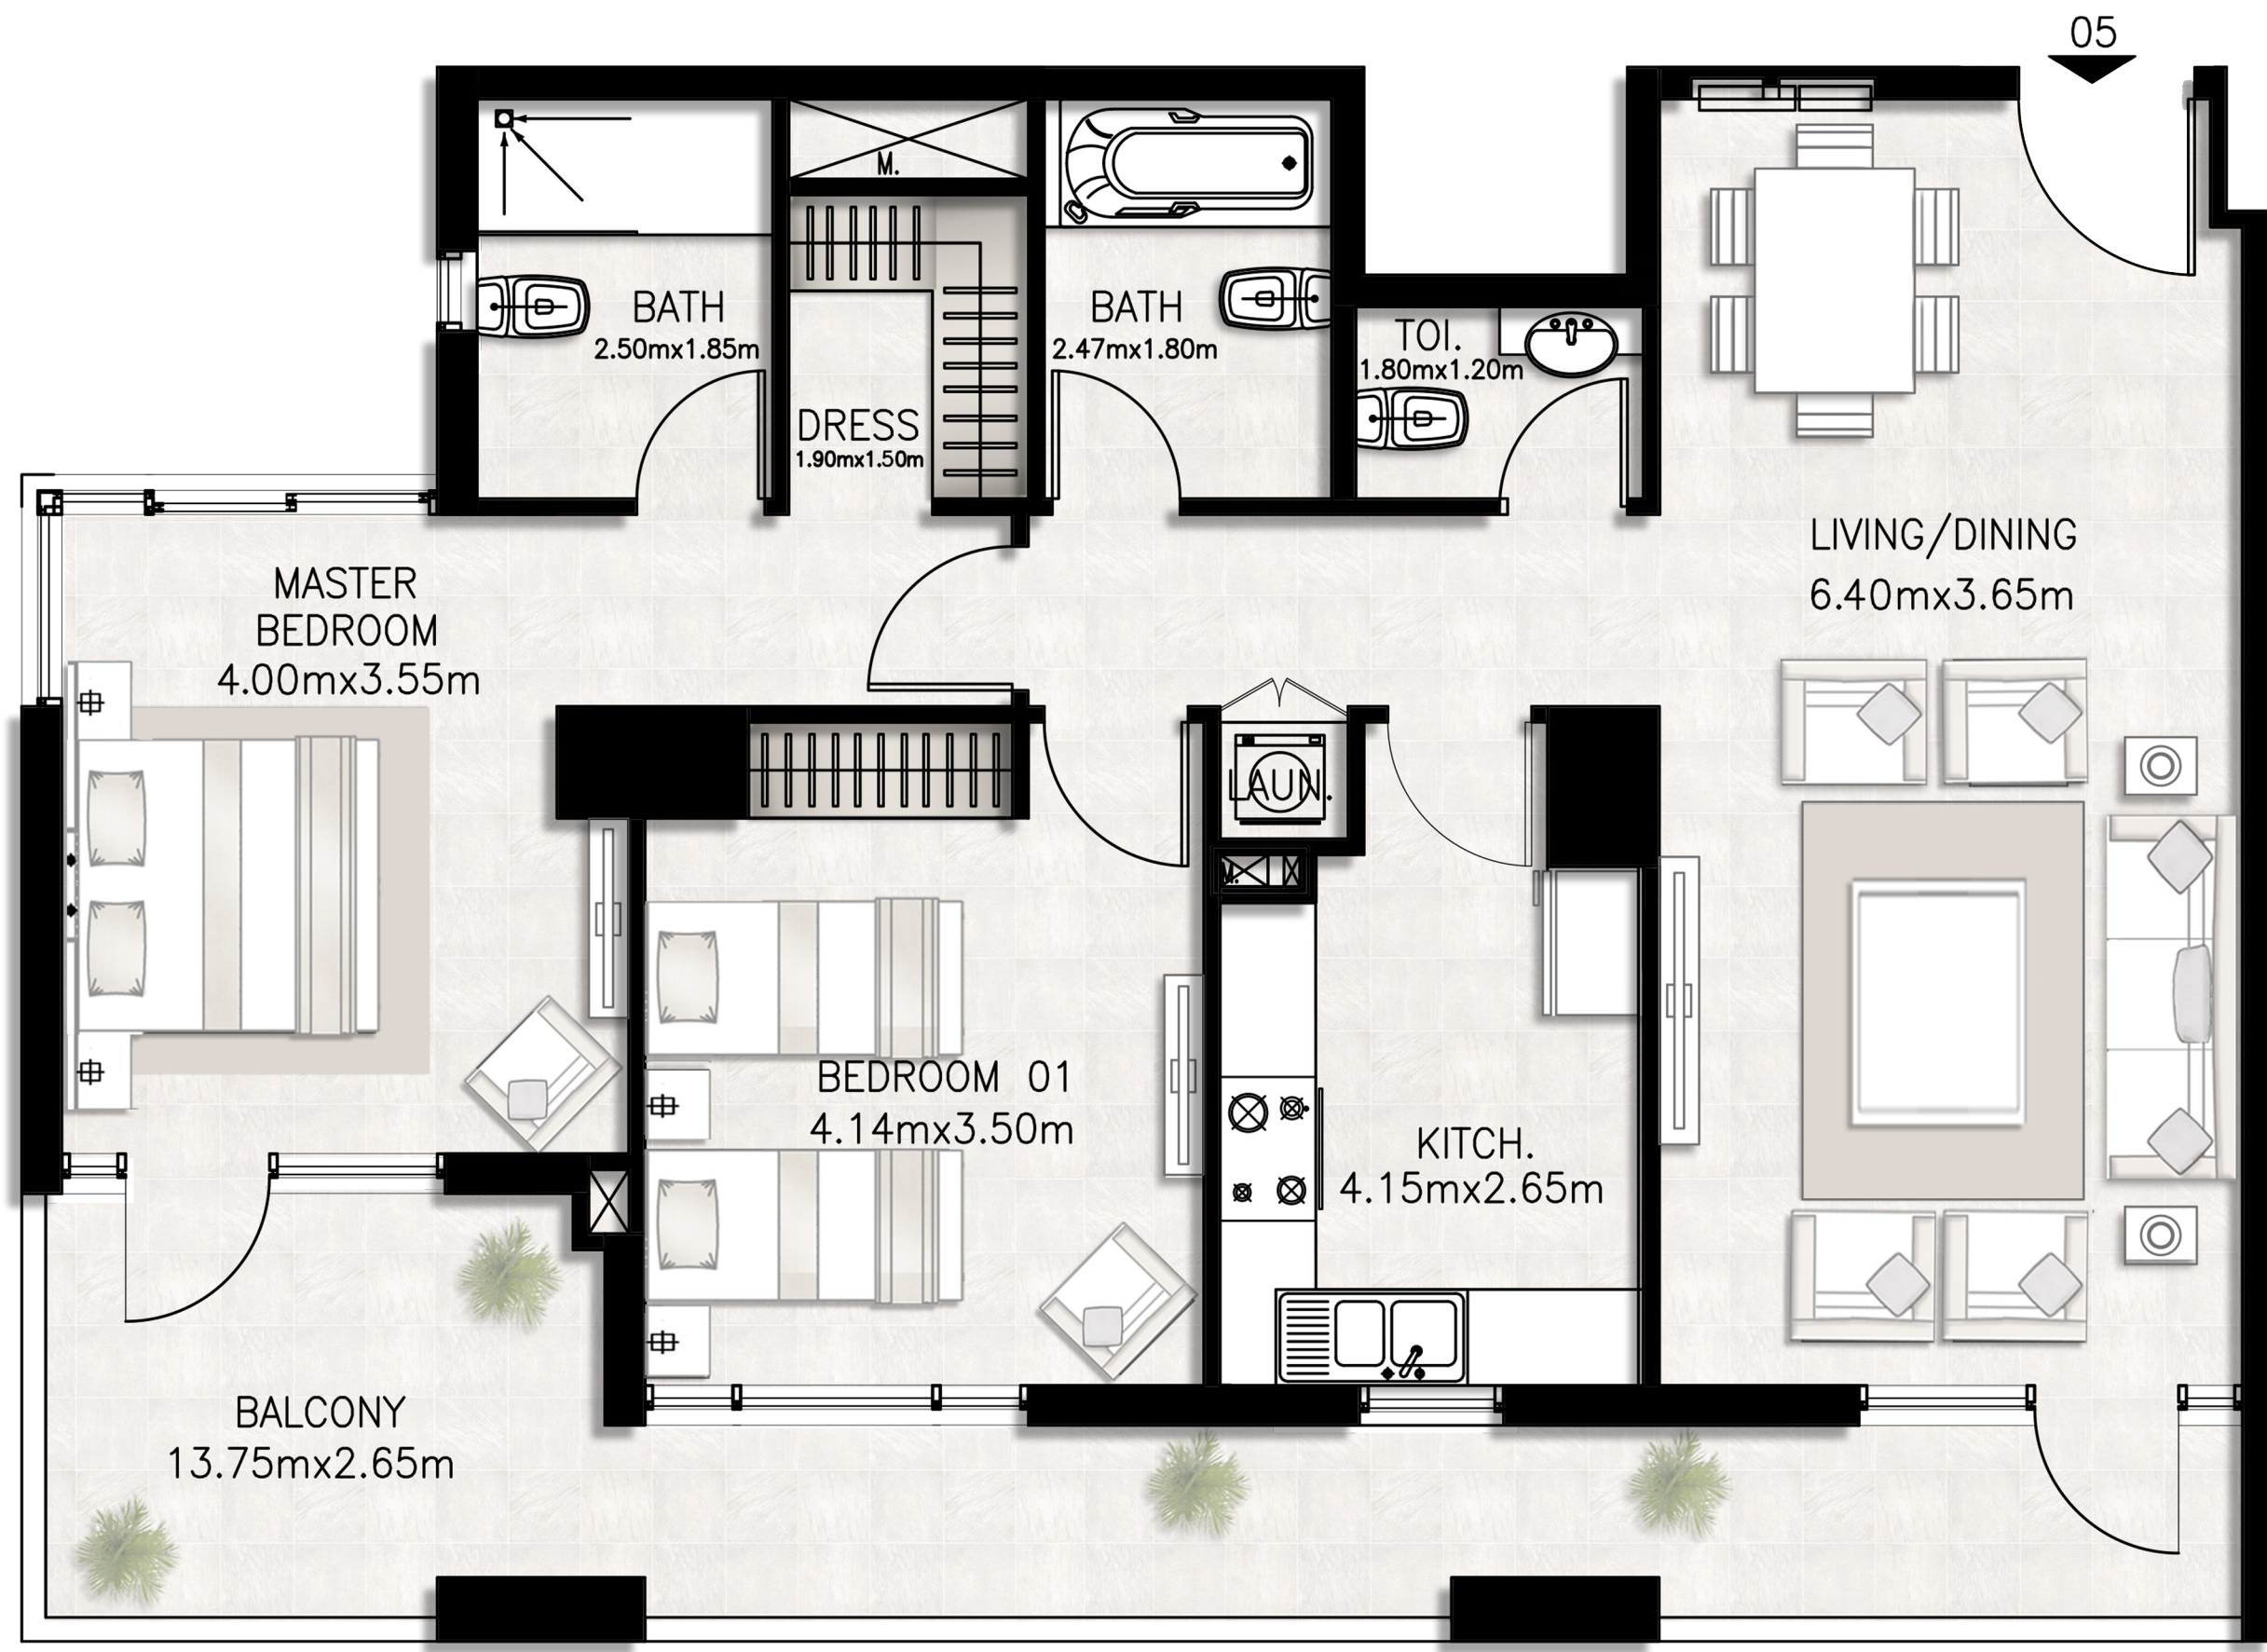

Unit 1205 / Twelfth floor

BED / BATHS	2 BEDS / 2.5 BATHS
SUITE AREA	98.64 SQM / 1061.8 SQFT
BALCONY AREA	24.67 SQM / 265.5 SQFT
TOTAL AREA	123.31 SQM / 1327.3 SQFT