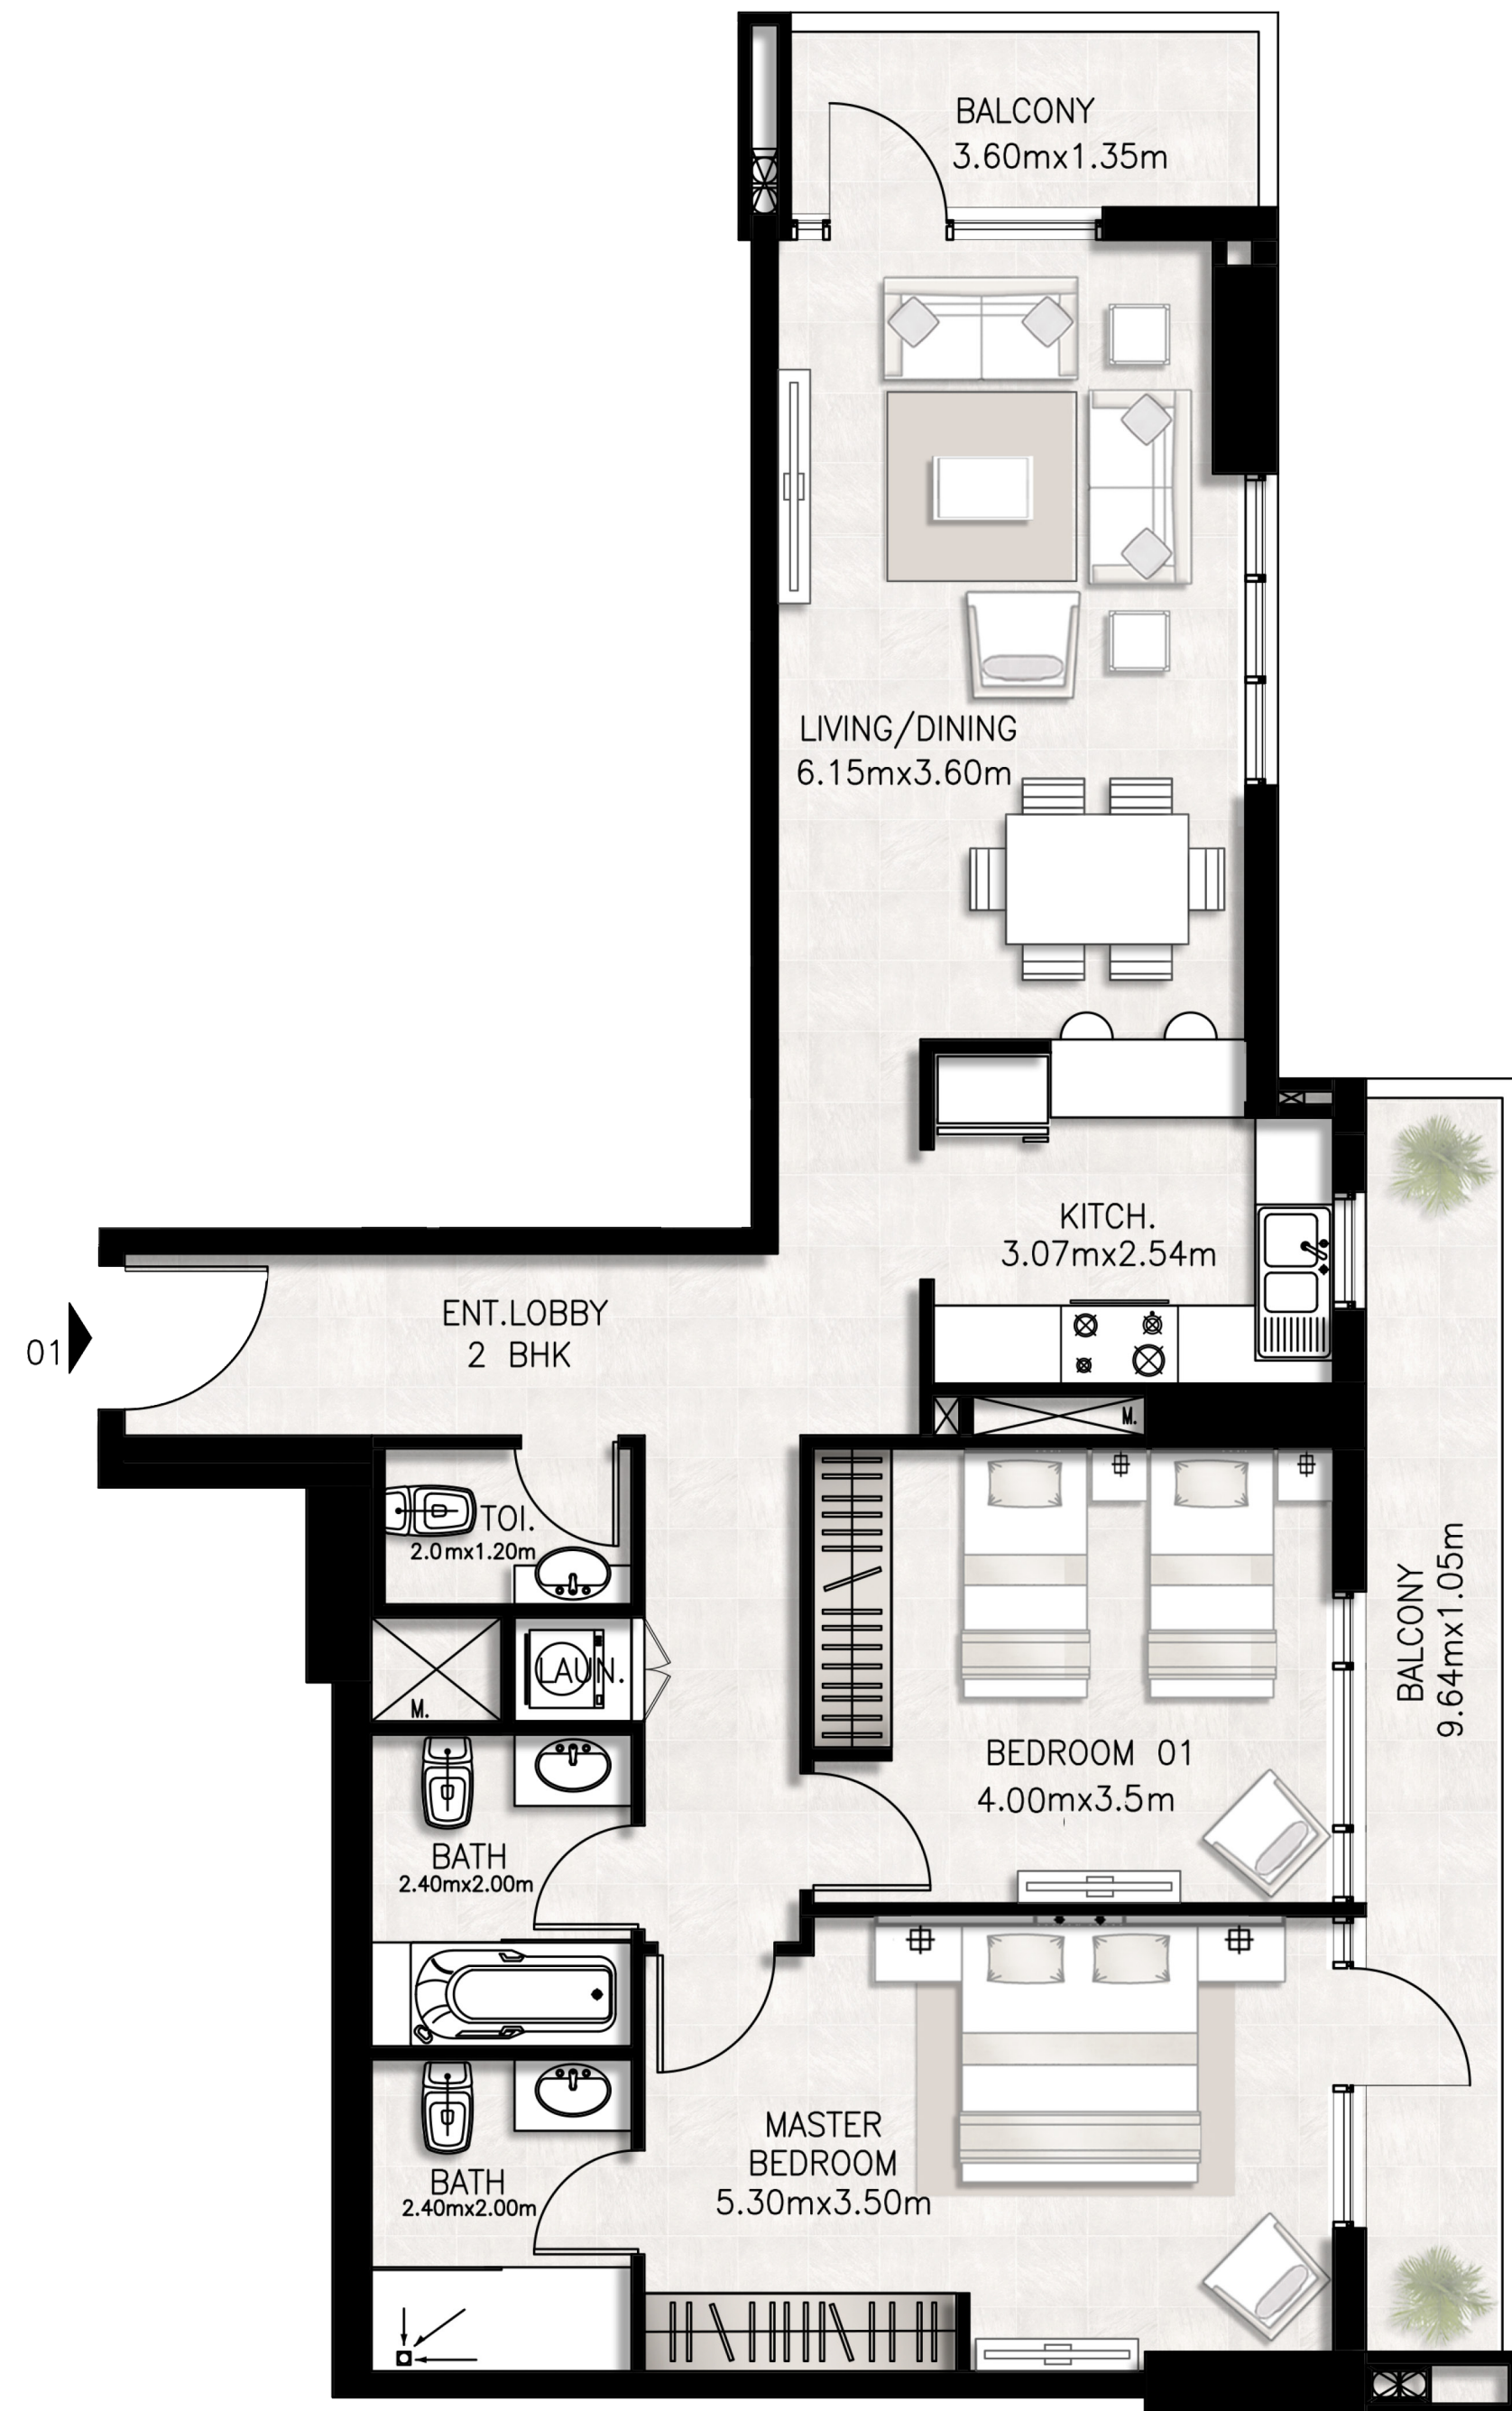

Unit 201 / Second floor

BED / BATHS	2 BEDS / 2.5 BATHS
SUITE AREA	99.26 SQM / 1068.4 SQFT
BALCONY AREA	18.18 SQM / 195.7 SQFT
TOTAL AREA	117.44 SQM / 1264.1 SQFT