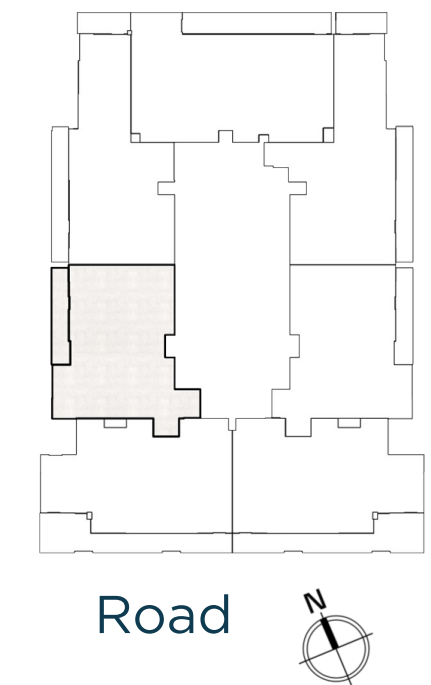

Unit 1204 / Twelfth floor

BED / BATHS	2 BEDS / 2.5 BATHS
SUITE AREA	94.24 SQM / 1014.4 SQFT
BALCONY AREA	9.05 SQM / 97.4 SQFT
TOTAL AREA	103.29 SQM / 1111.8 SQFT