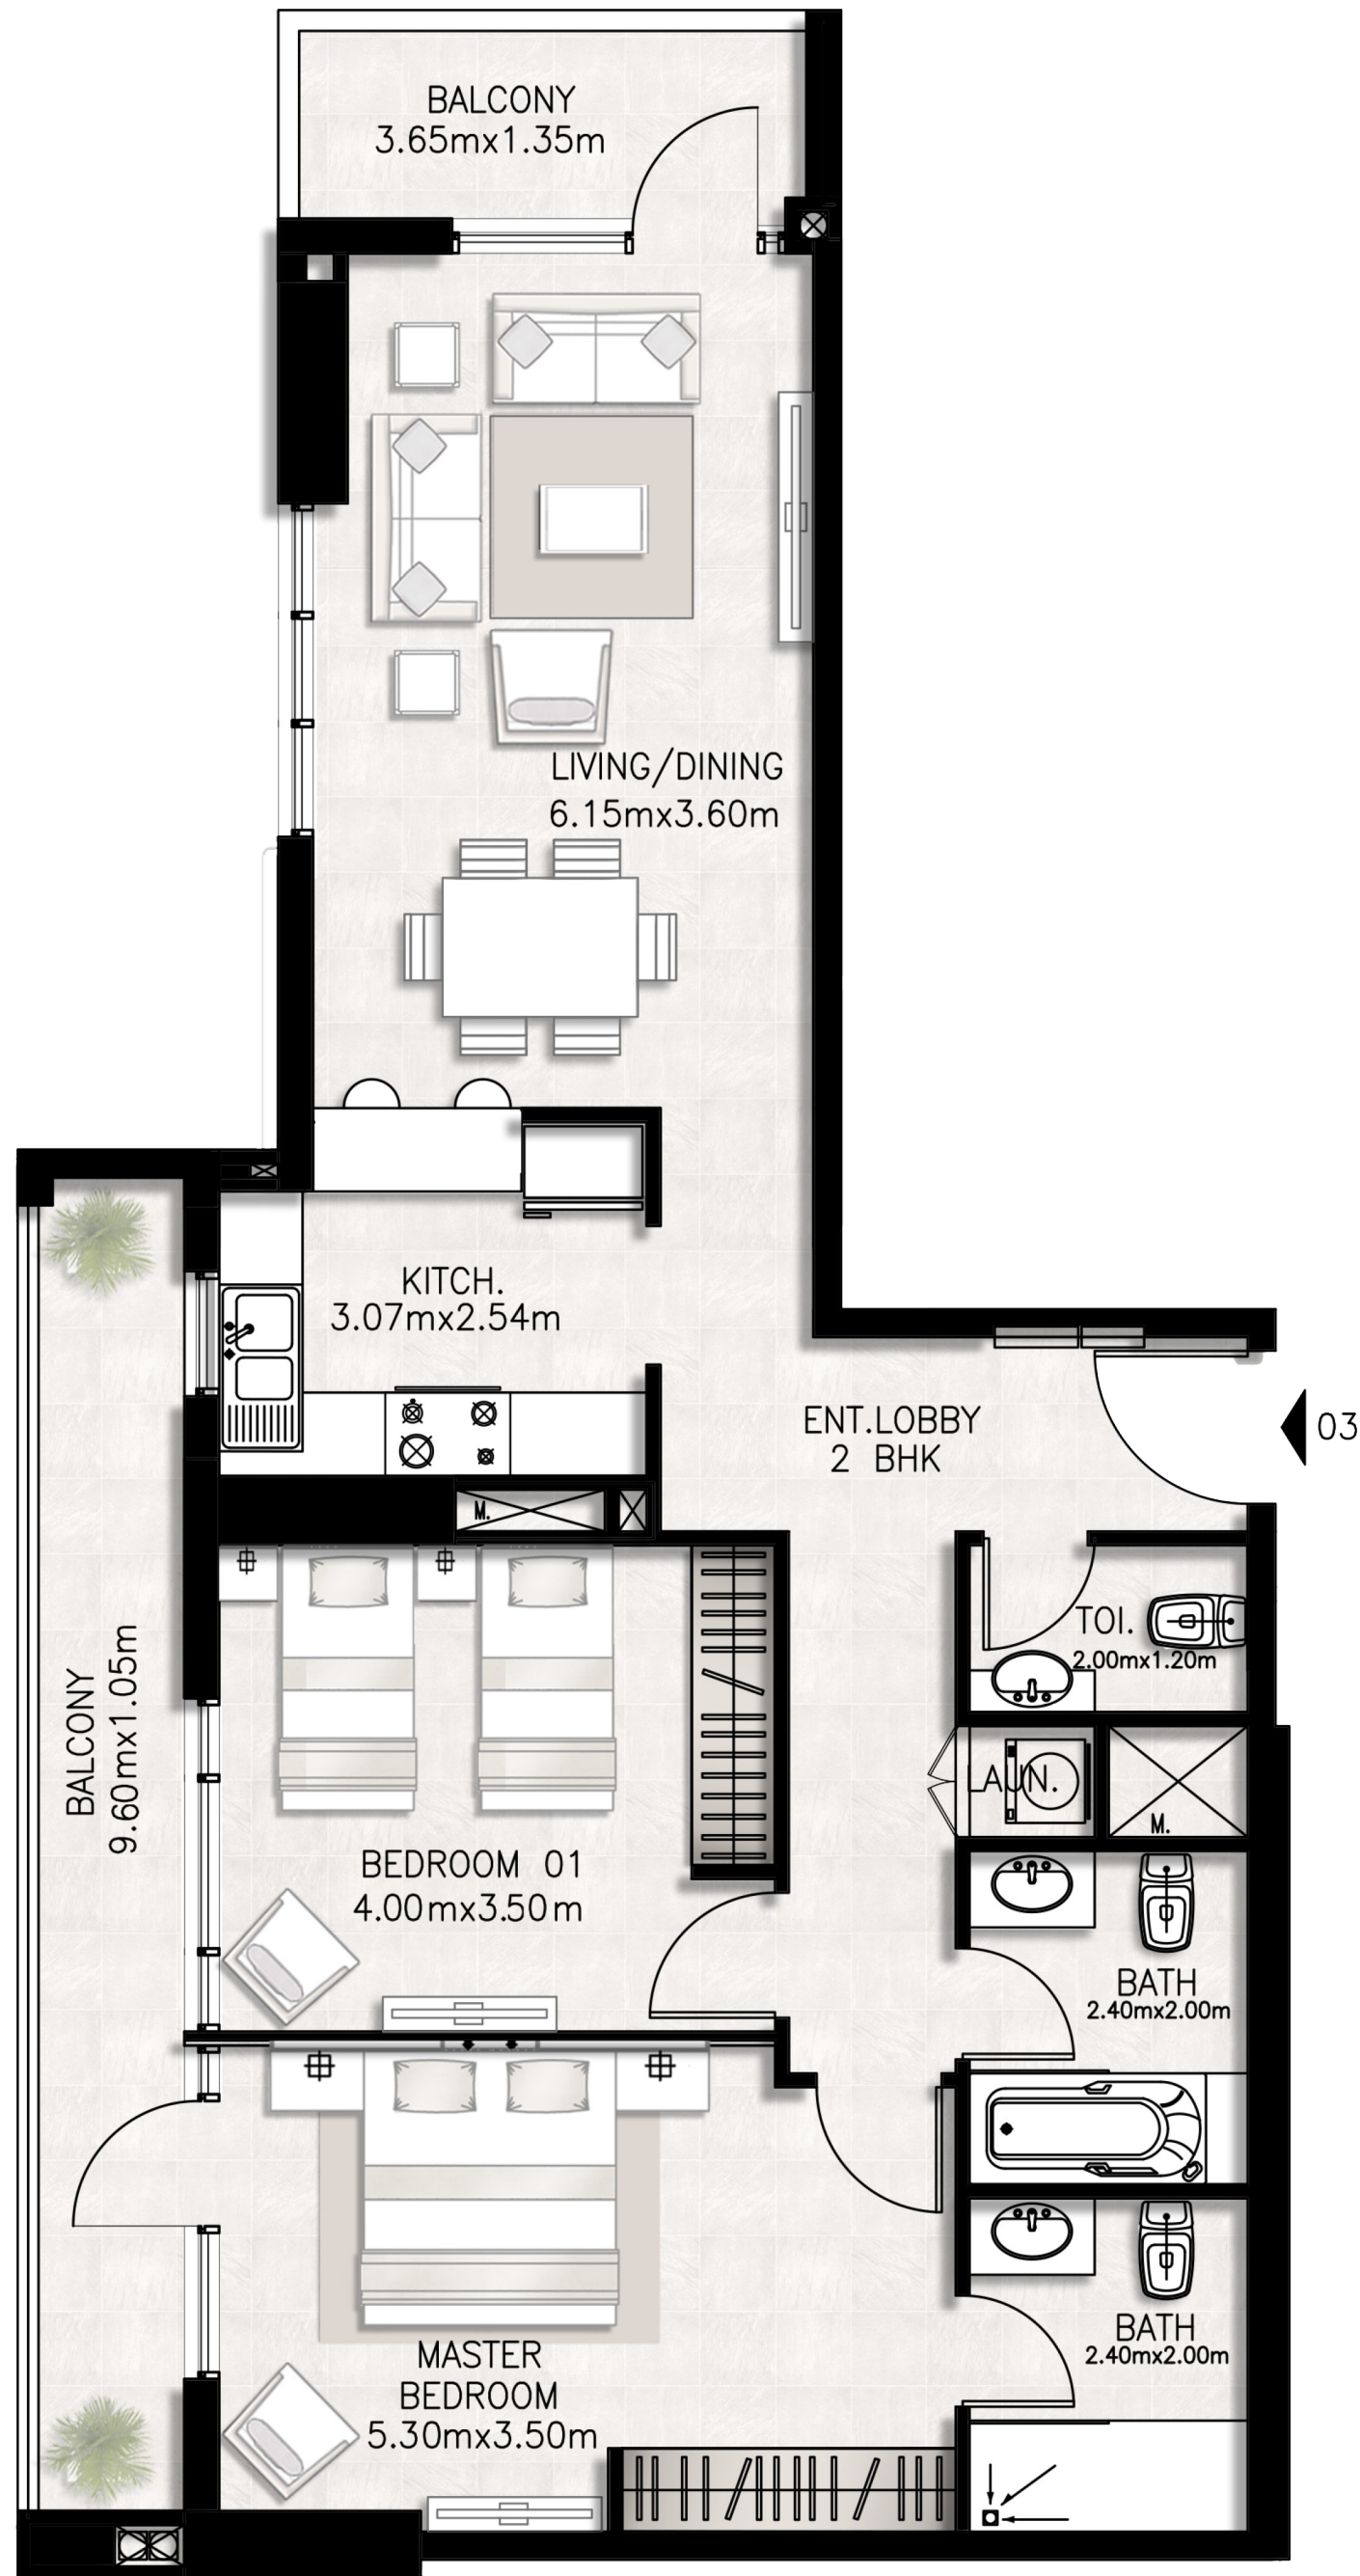

Unit 703 / Seventh floor

BED / BATHS	2 BEDS / 2.5 BATHS
SUITE AREA	95.82 SQM / 1031.4 SQFT
BALCONY AREA	18.29 SQM / 196.9 SQFT
TOTAL AREA	114.11 SQM / 1228.3 SQFT