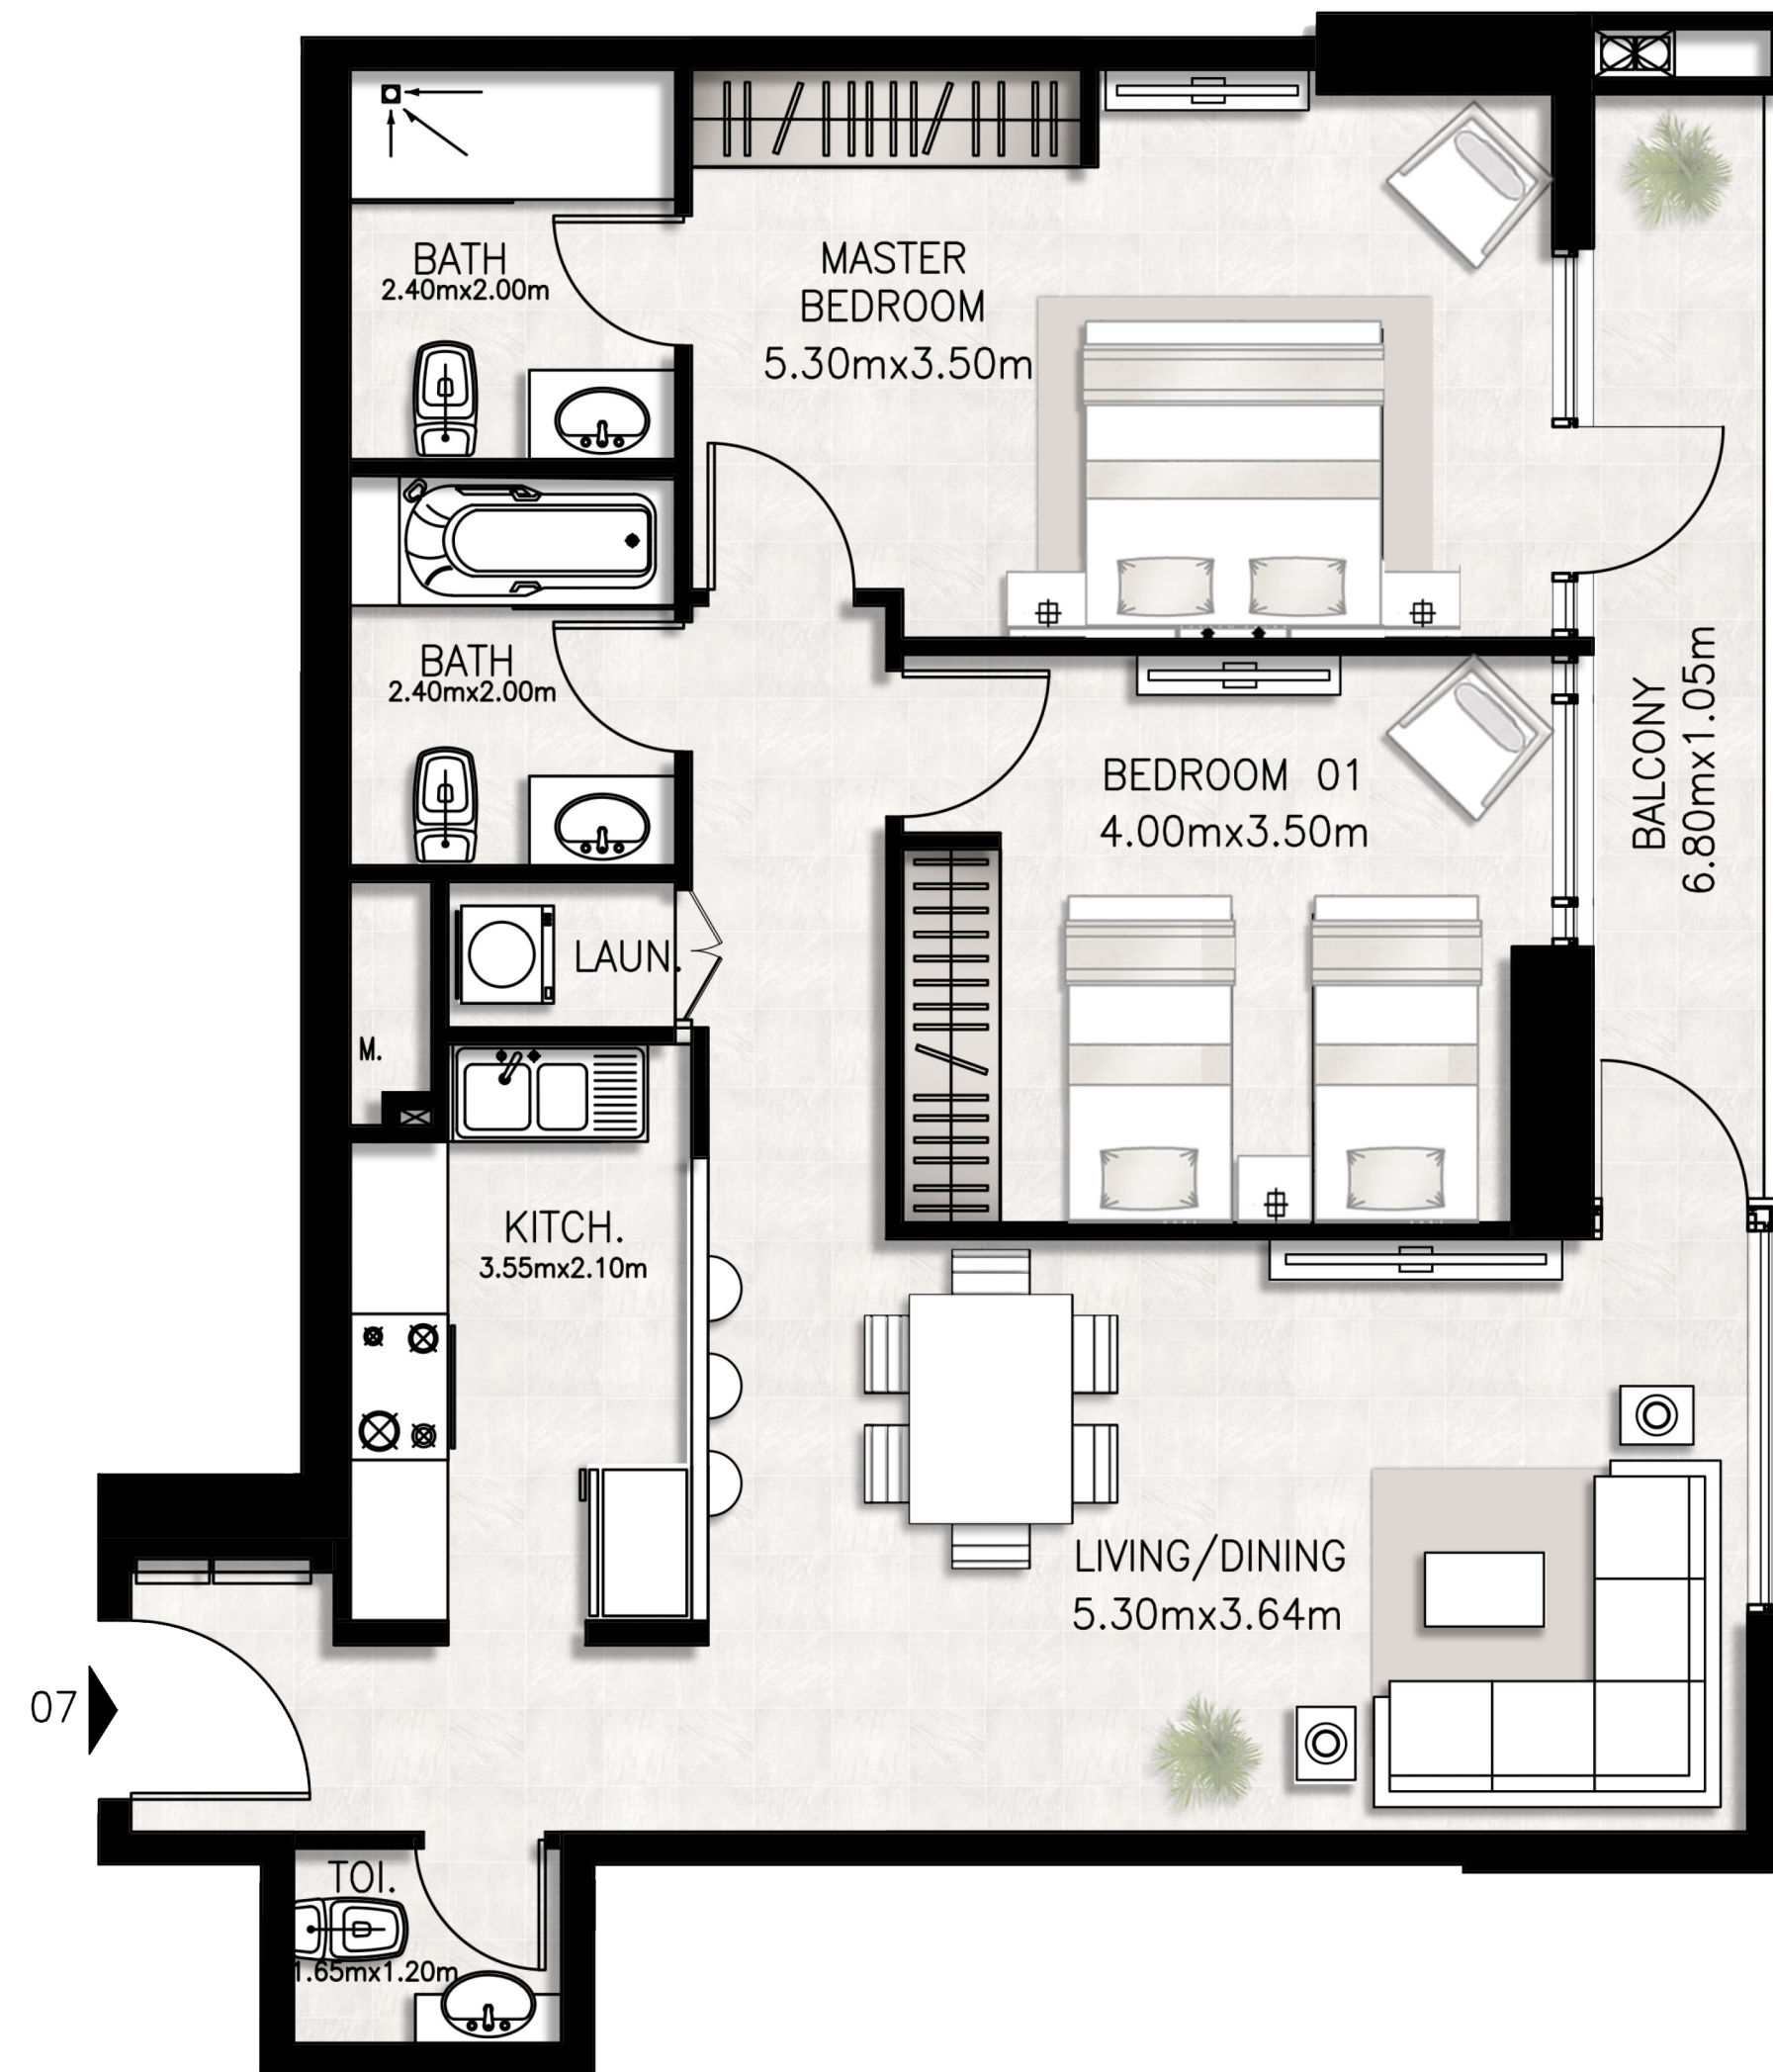

Unit 1607 / Sixteenth floor

BED / BATHS	2 BEDS / 2.5 BATHS
SUITE AREA	93.12 SQM / 1002.3 SQFT
BALCONY AREA	9.04 SQM / 97.3 SQFT
TOTAL AREA	102.16 SQM / 1099.6 SQFT

Road