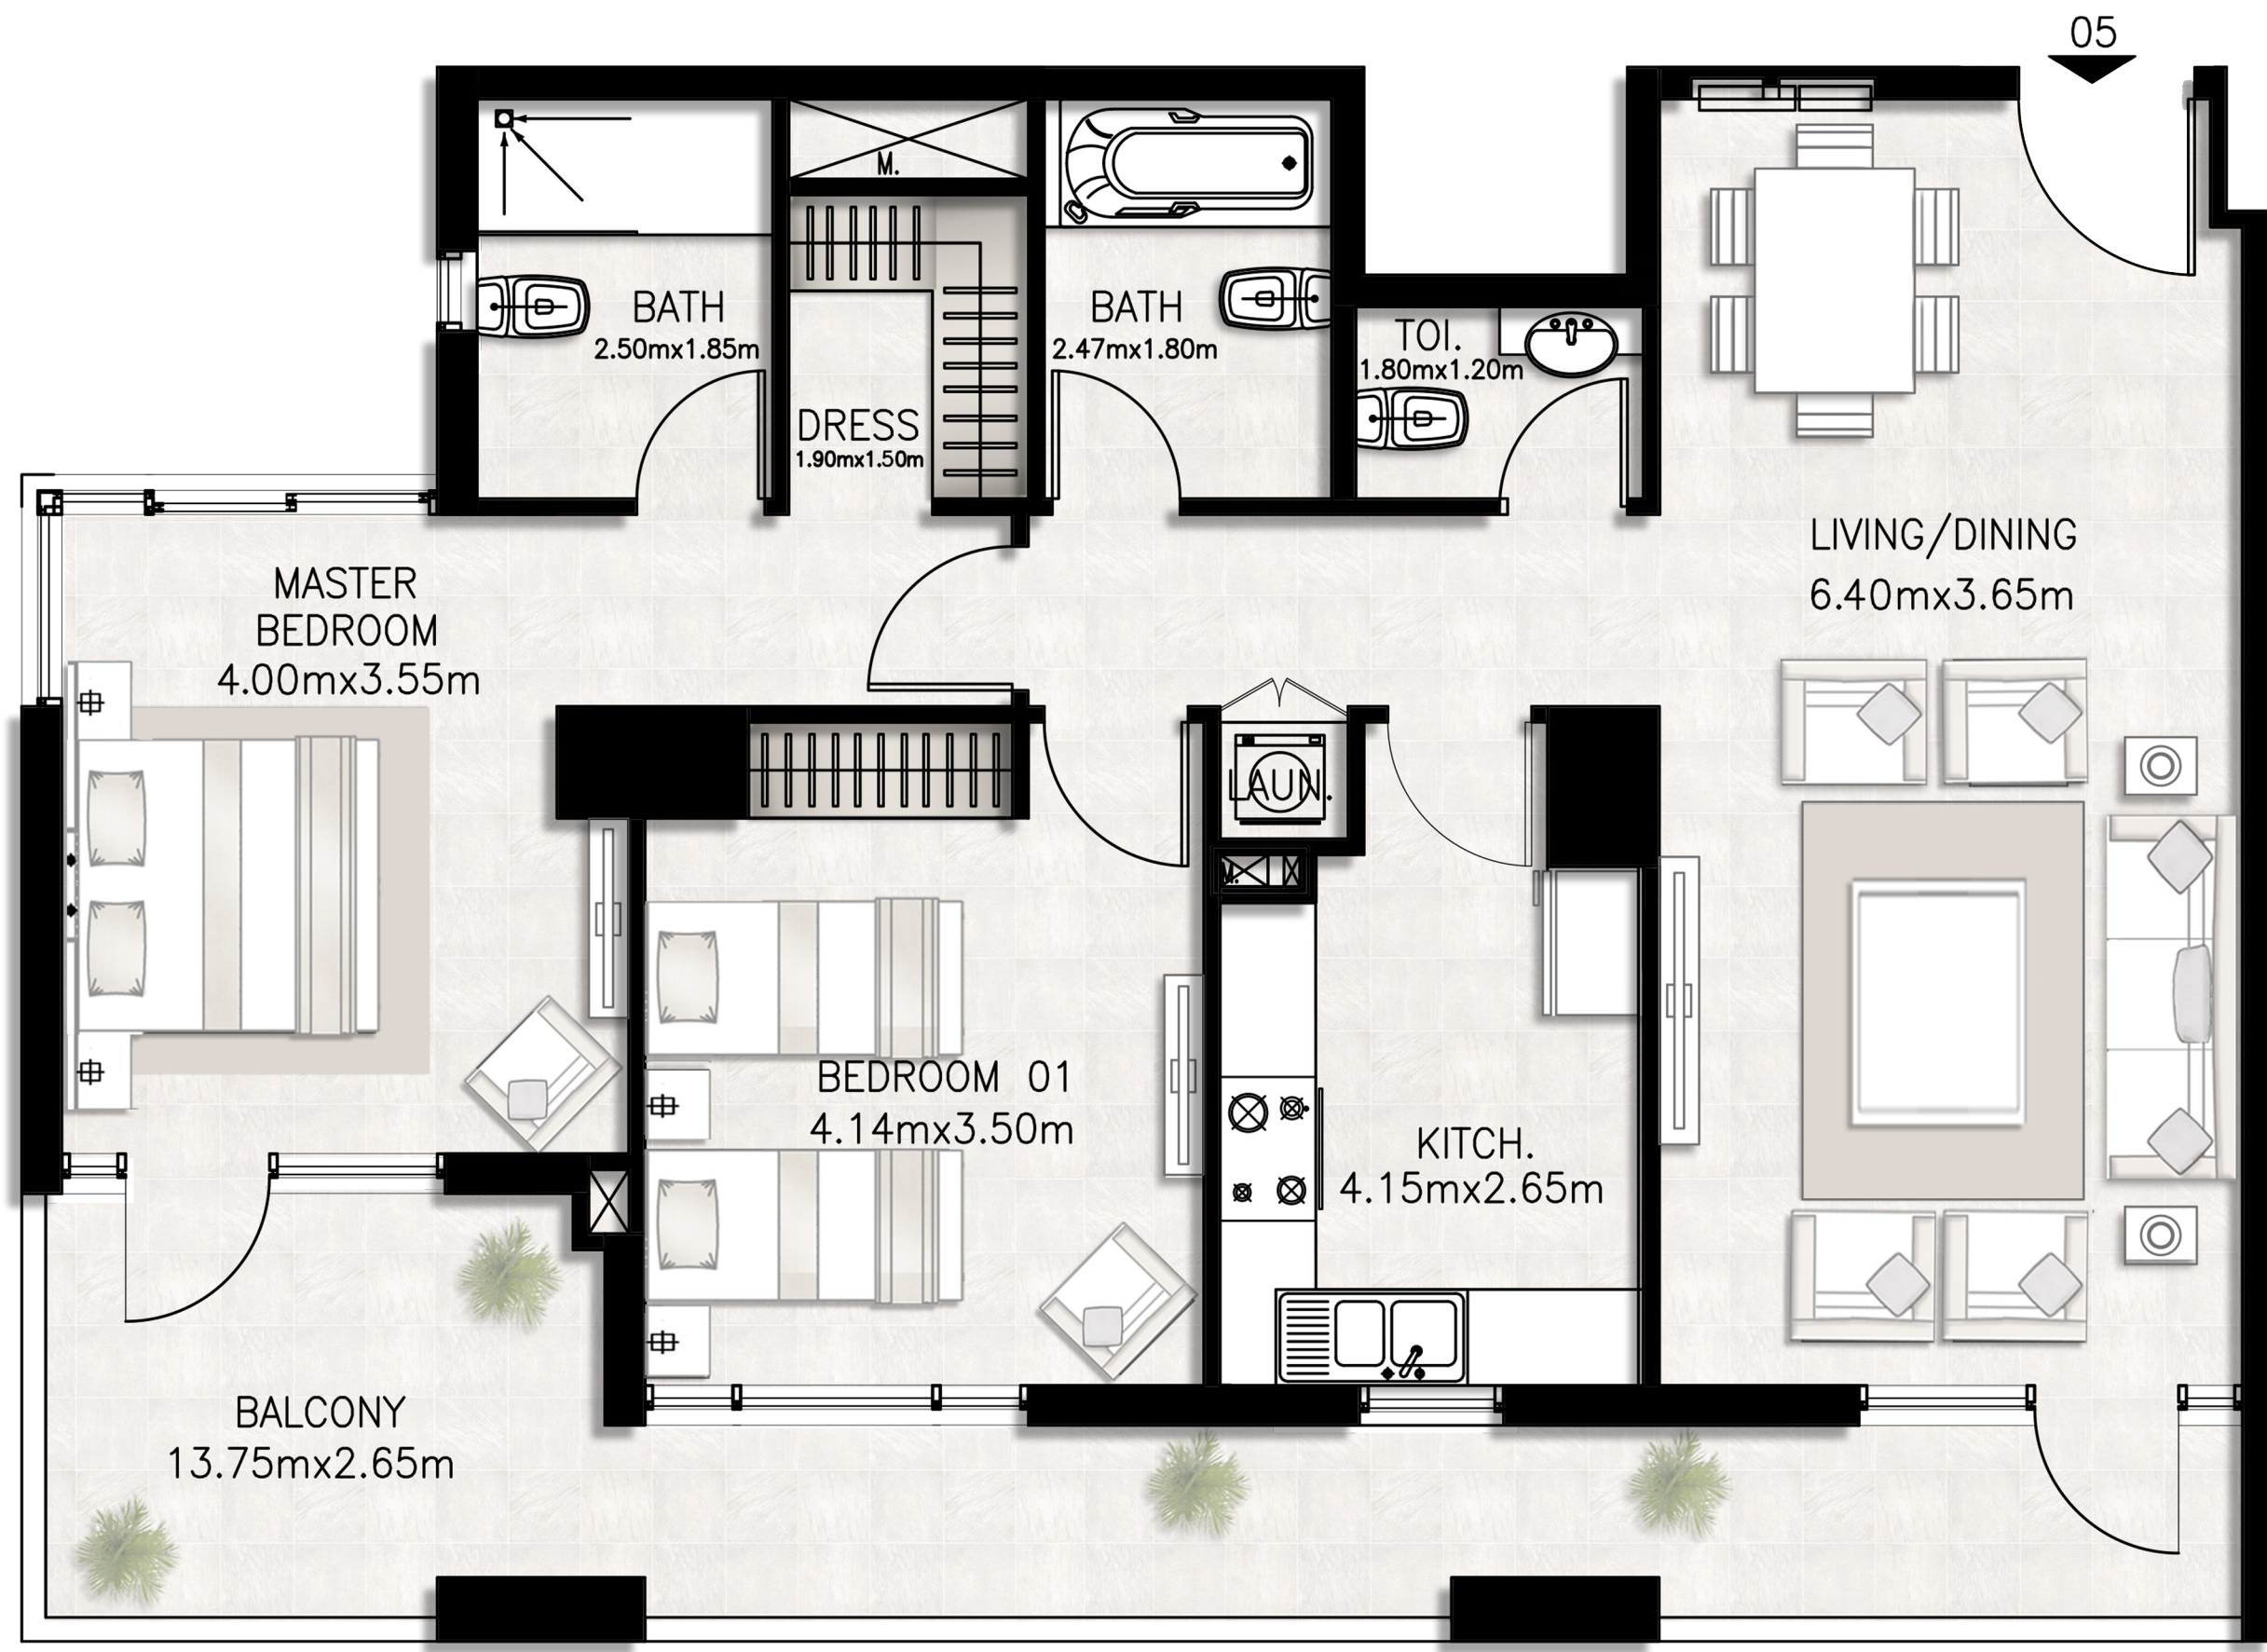

Unit 1805 / Eighteenth floor

BED / BATHS	2 BEDS / 2.5 BATHS
SUITE AREA	98.64 SQM / 1061.8 SQFT
BALCONY AREA	24.67 SQM / 265.5 SQFT
TOTAL AREA	123.31 SQM / 1327.3 SQFT