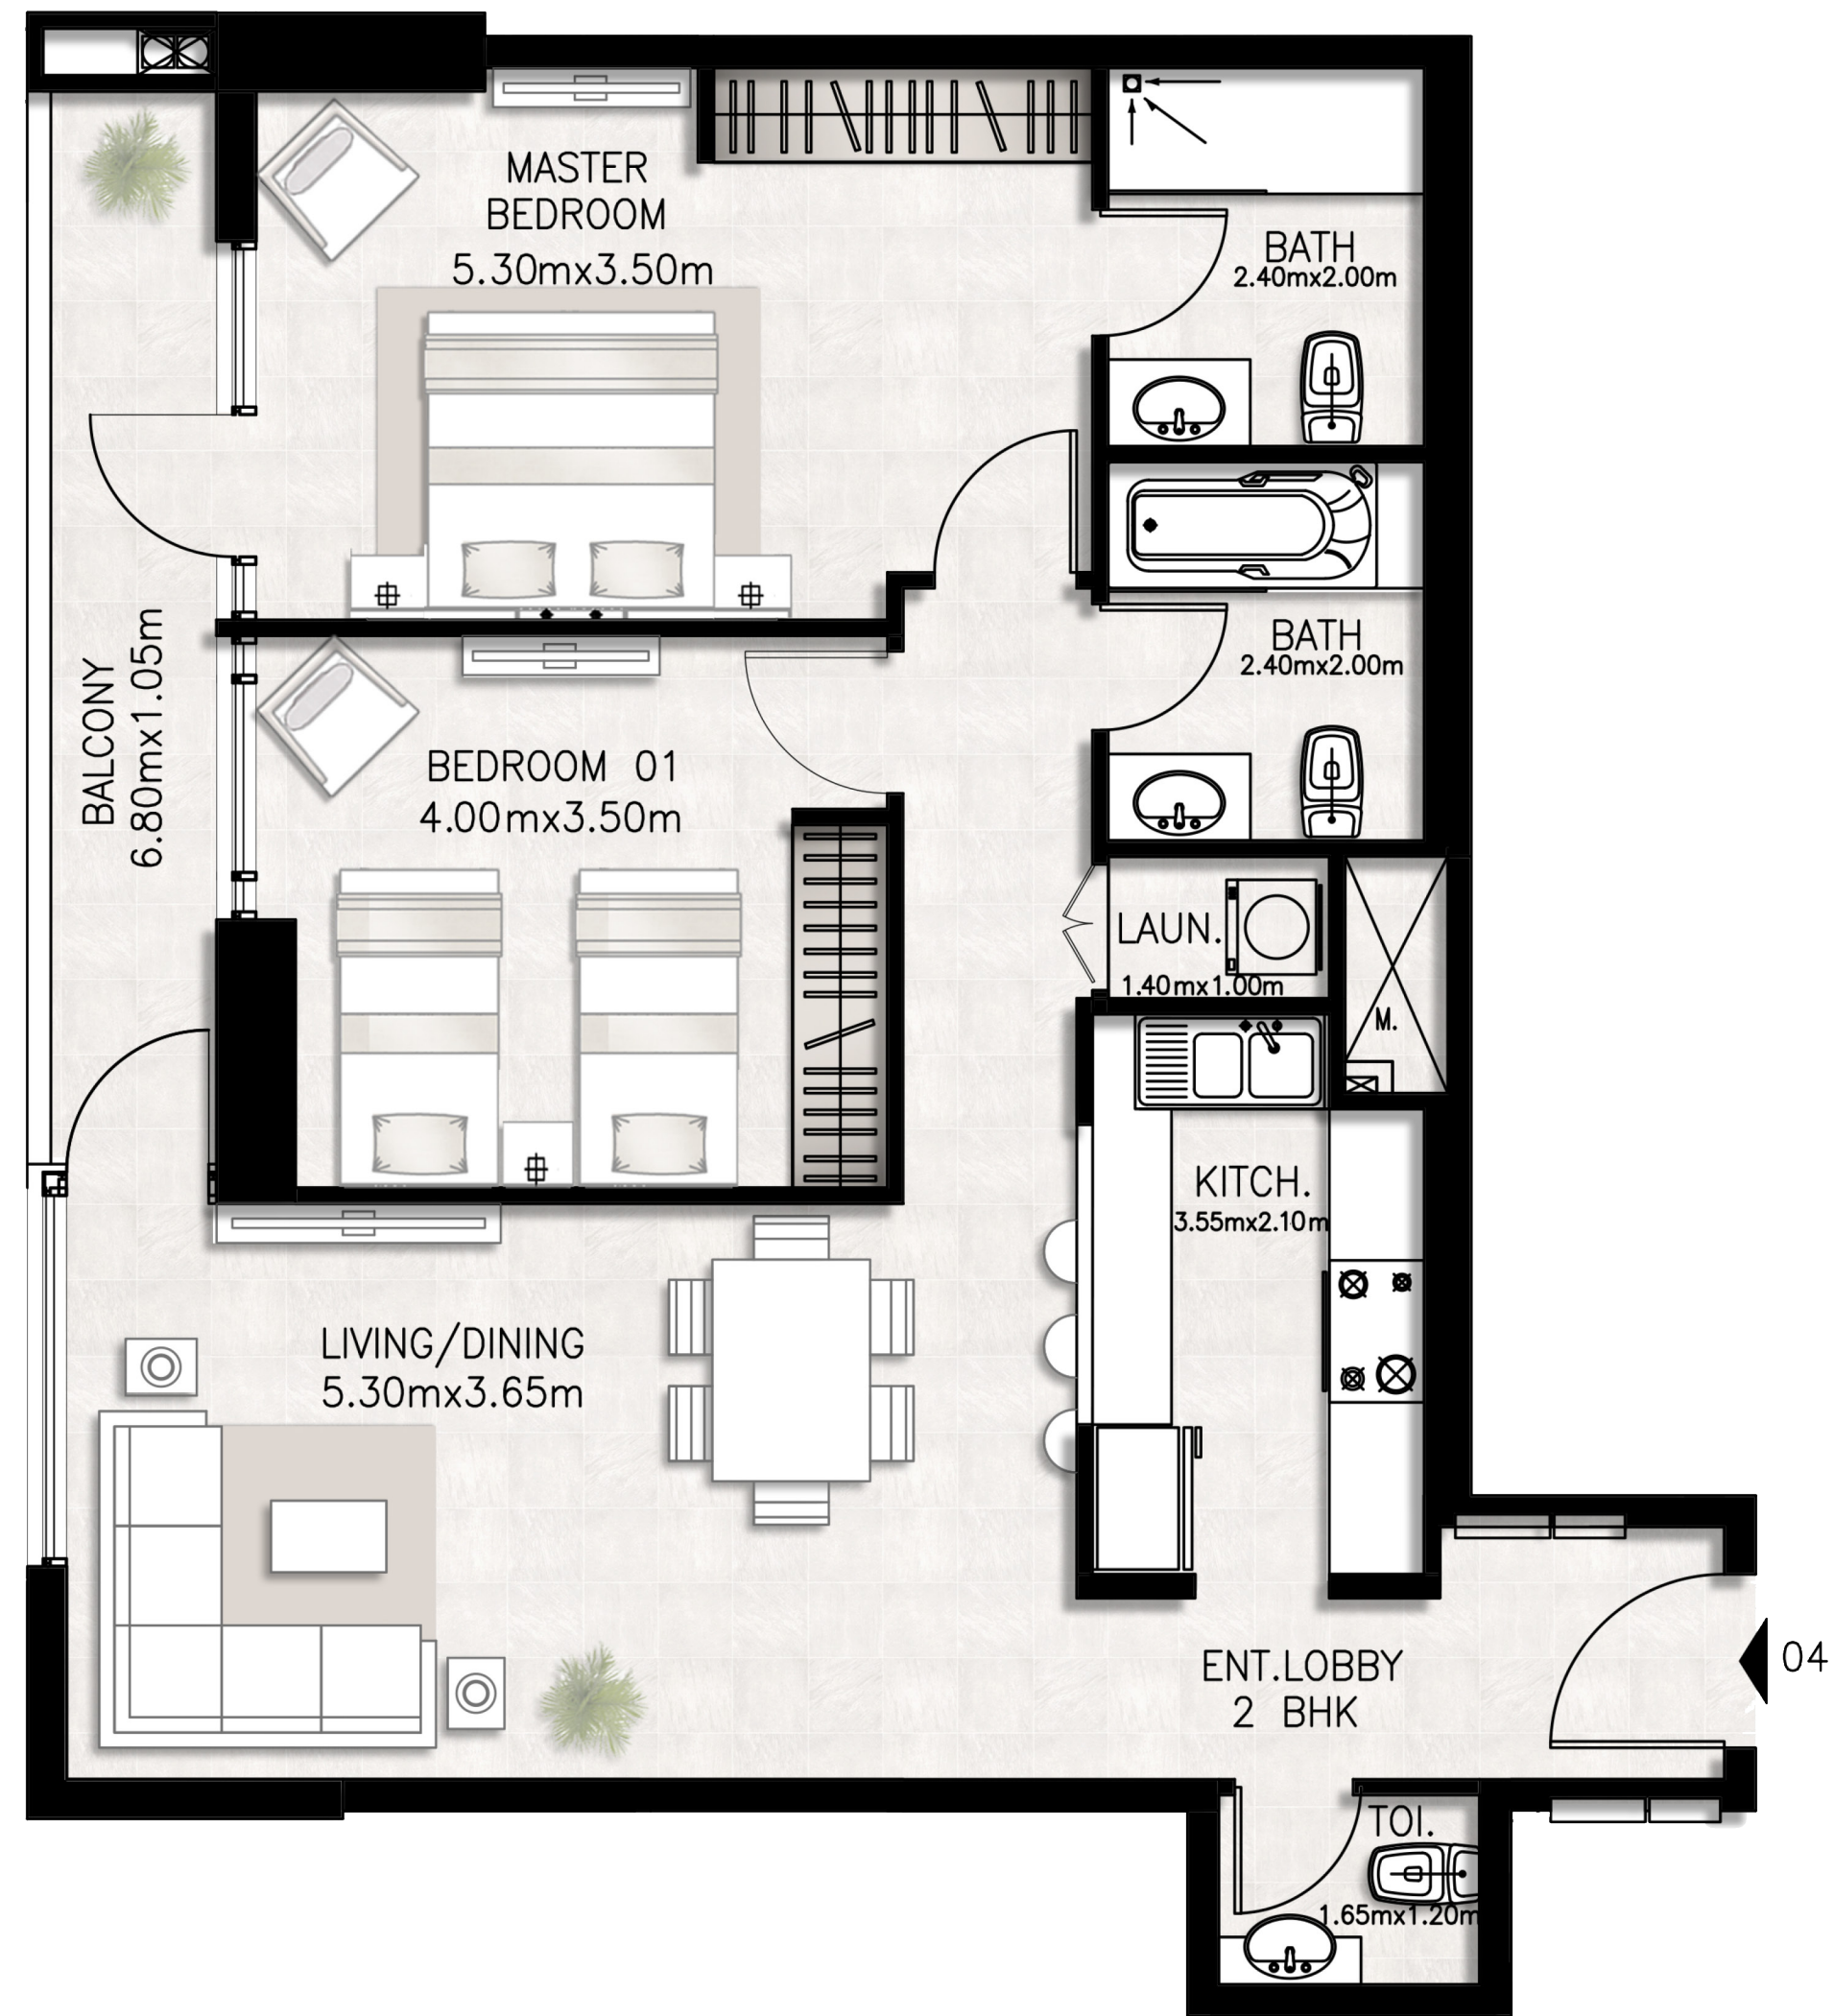

BED / BATHS	3 BEDS / 2.5 BATHS
SUITE AREA	117.61 SQM / 1265.9 SQFT
BALCONY AREA	17.01 SQM / 183.1 SQFT
TOTAL AREA	134.62 SQM / 1449.0 SQFT

Unit 803 / Eighth floor

BED / BATHS	2 BEDS / 2.5 BATHS
SUITE AREA	95.82 SQM / 1031.4 SQFT
BALCONY AREA	18.29 SQM / 196.9 SQFT
TOTAL AREA	114.11 SQM / 1228.3 SQFT