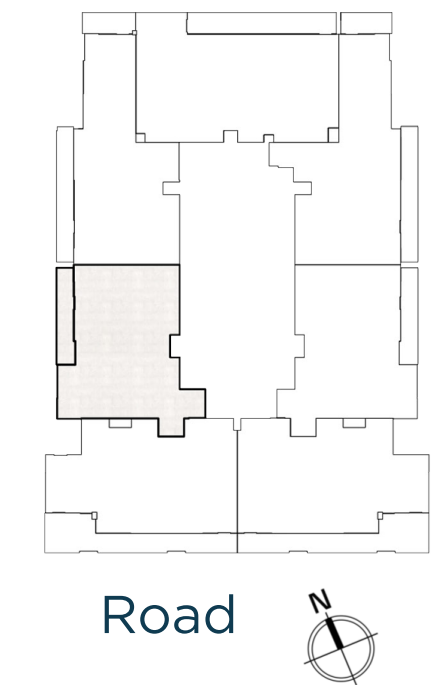

Unit 604 / Sixth floor

BED / BATHS	2 BEDS / 2.5 BATHS
SUITE AREA	94.24 SQM / 1014.4 SQFT
BALCONY AREA	9.05 SQM / 97.4 SQFT
TOTAL AREA	103.29 SQM / 1111.8 SQFT