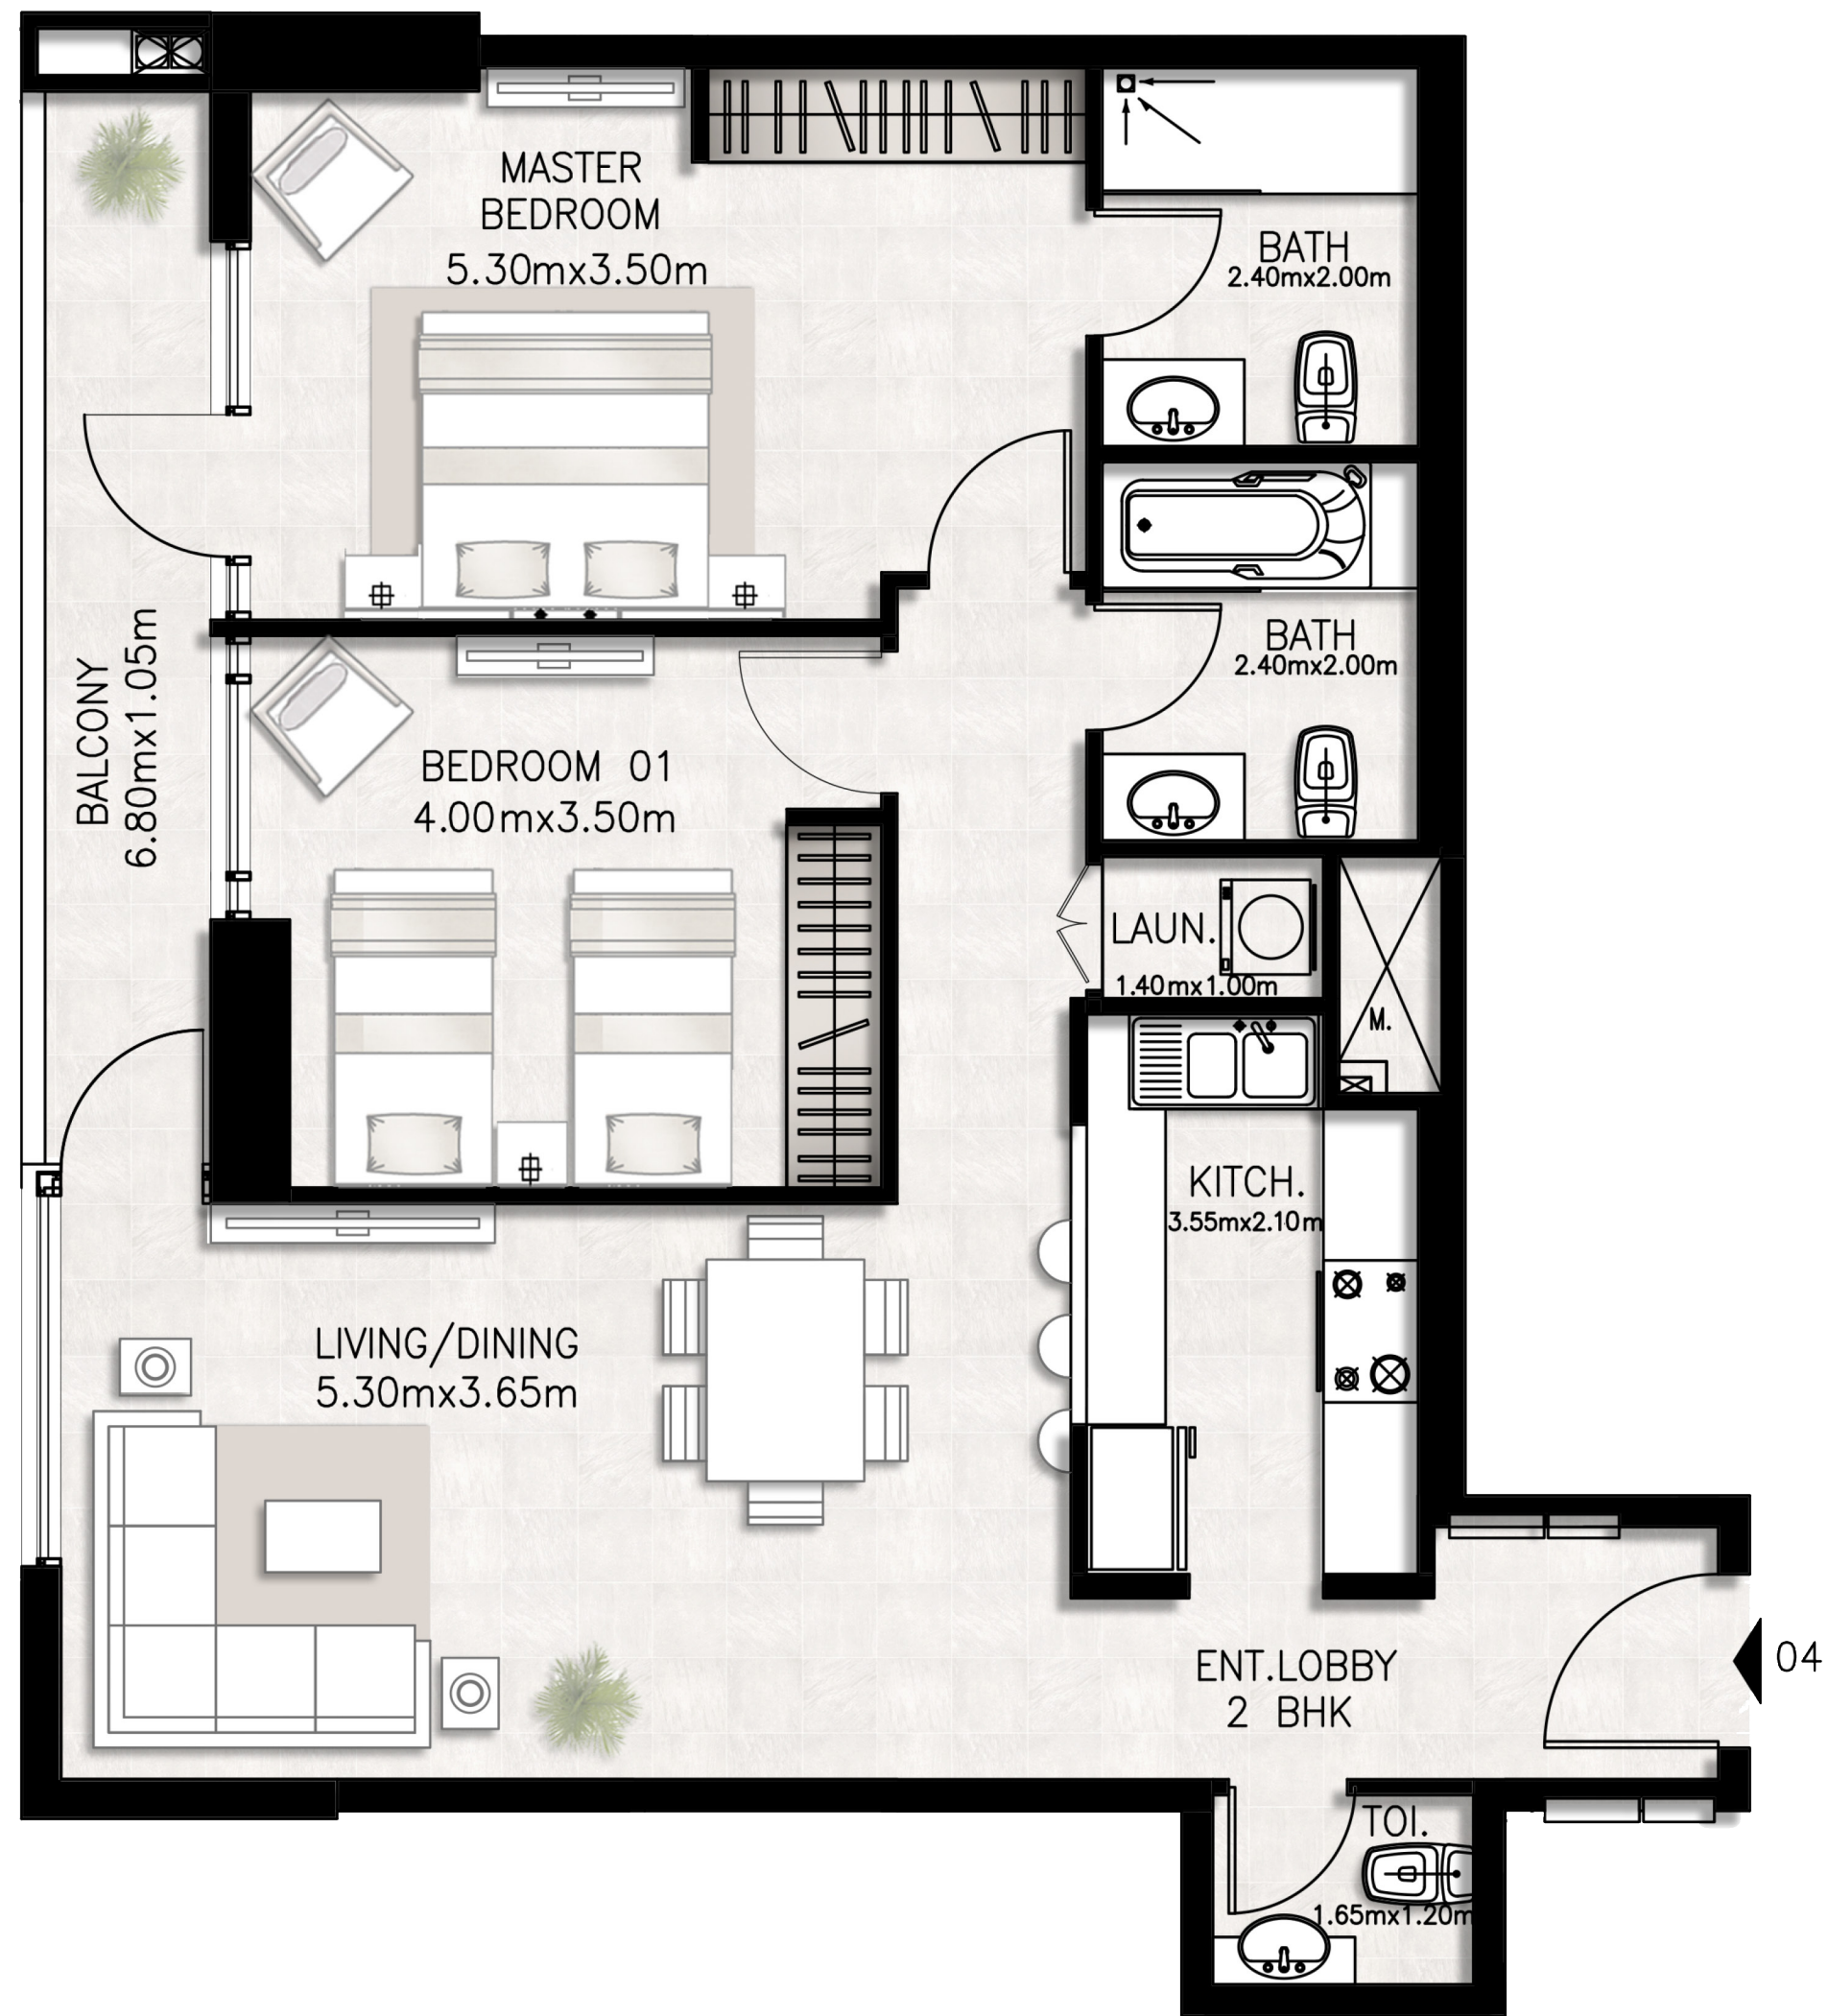

BED / BATHS	3 BEDS / 2.5 BATHS
SUITE AREA	117.61 SQM / 1265.9 SQFT
BALCONY AREA	17.01 SQM / 183.1 SQFT
TOTAL AREA	134.62 SQM / 1449.0 SQFT

Unit 1103 / Eleventh floor

BED / BATHS	2 BEDS / 2.5 BATHS
SUITE AREA	95.82 SQM / 1031.4 SQFT
BALCONY AREA	18.29 SQM / 196.9 SQFT
TOTAL AREA	114.11 SQM / 1228.3 SQFT