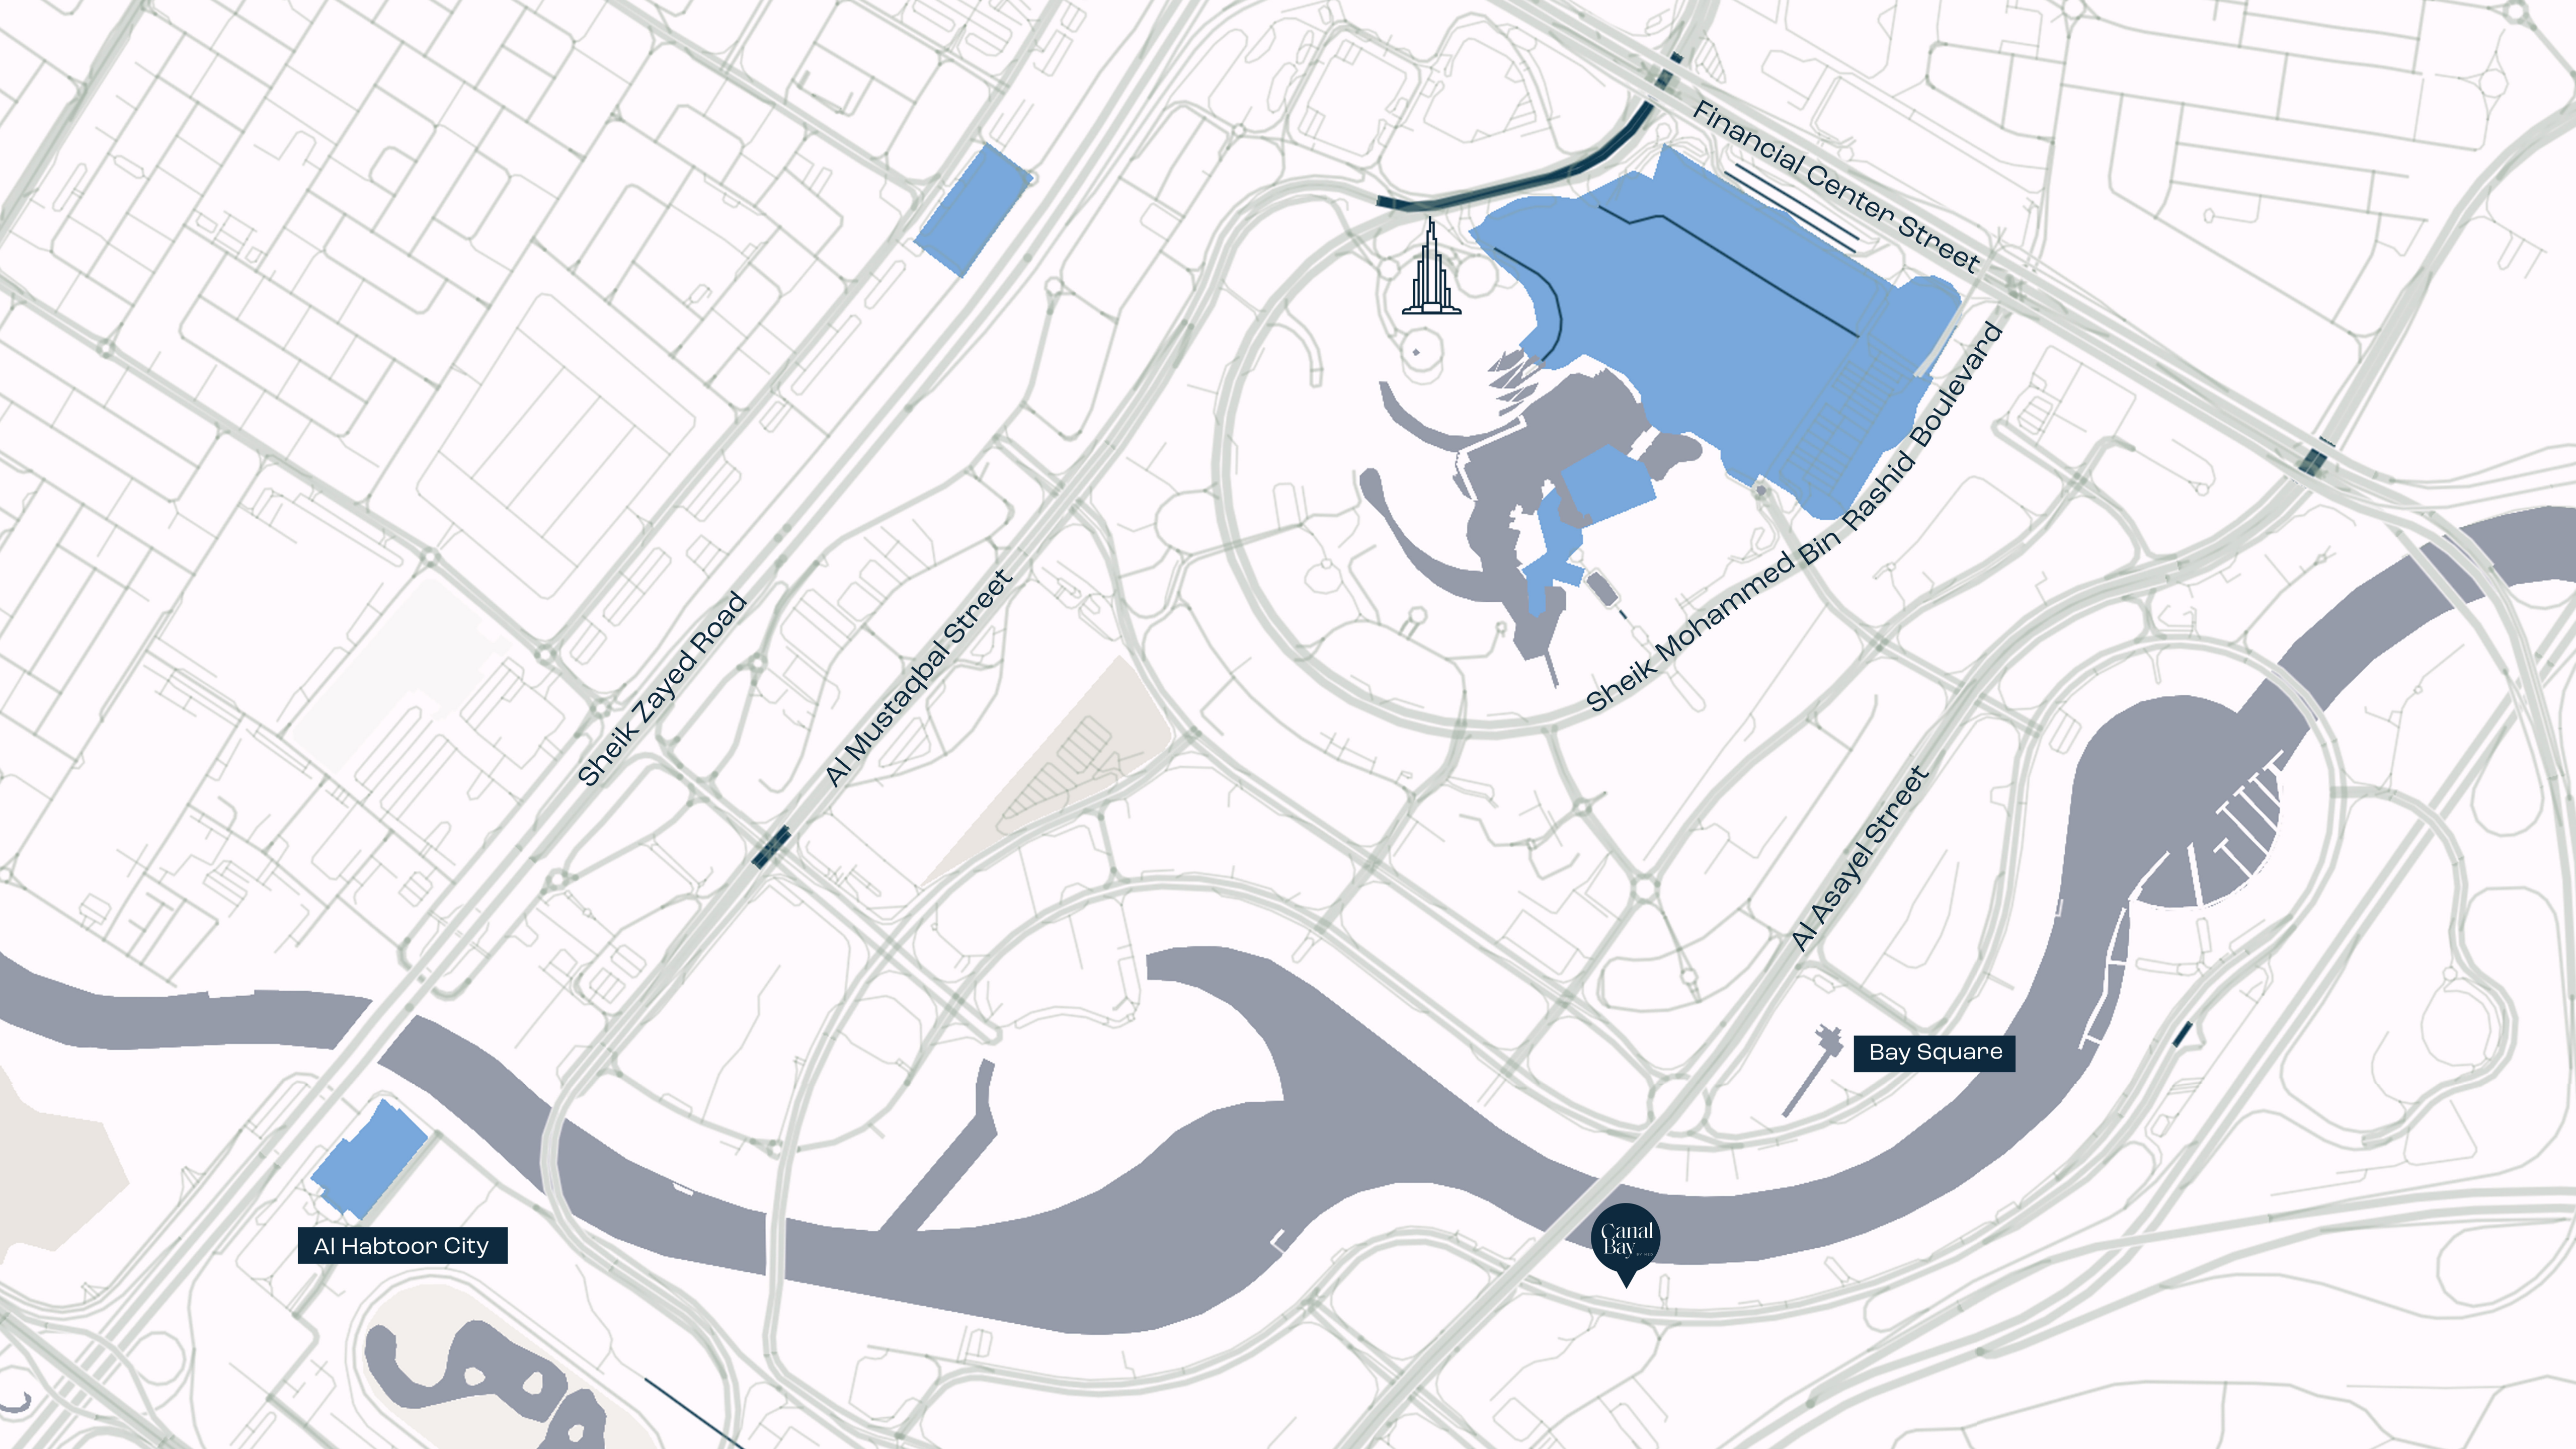

Al Habtoon City

Canal Bay

Bay Square

Sheik Zayed Road

Al Mustaqbal Street

Financial Center Street

Sheik Mohammed Bin Rashid Boulevard

Al Asayel Street