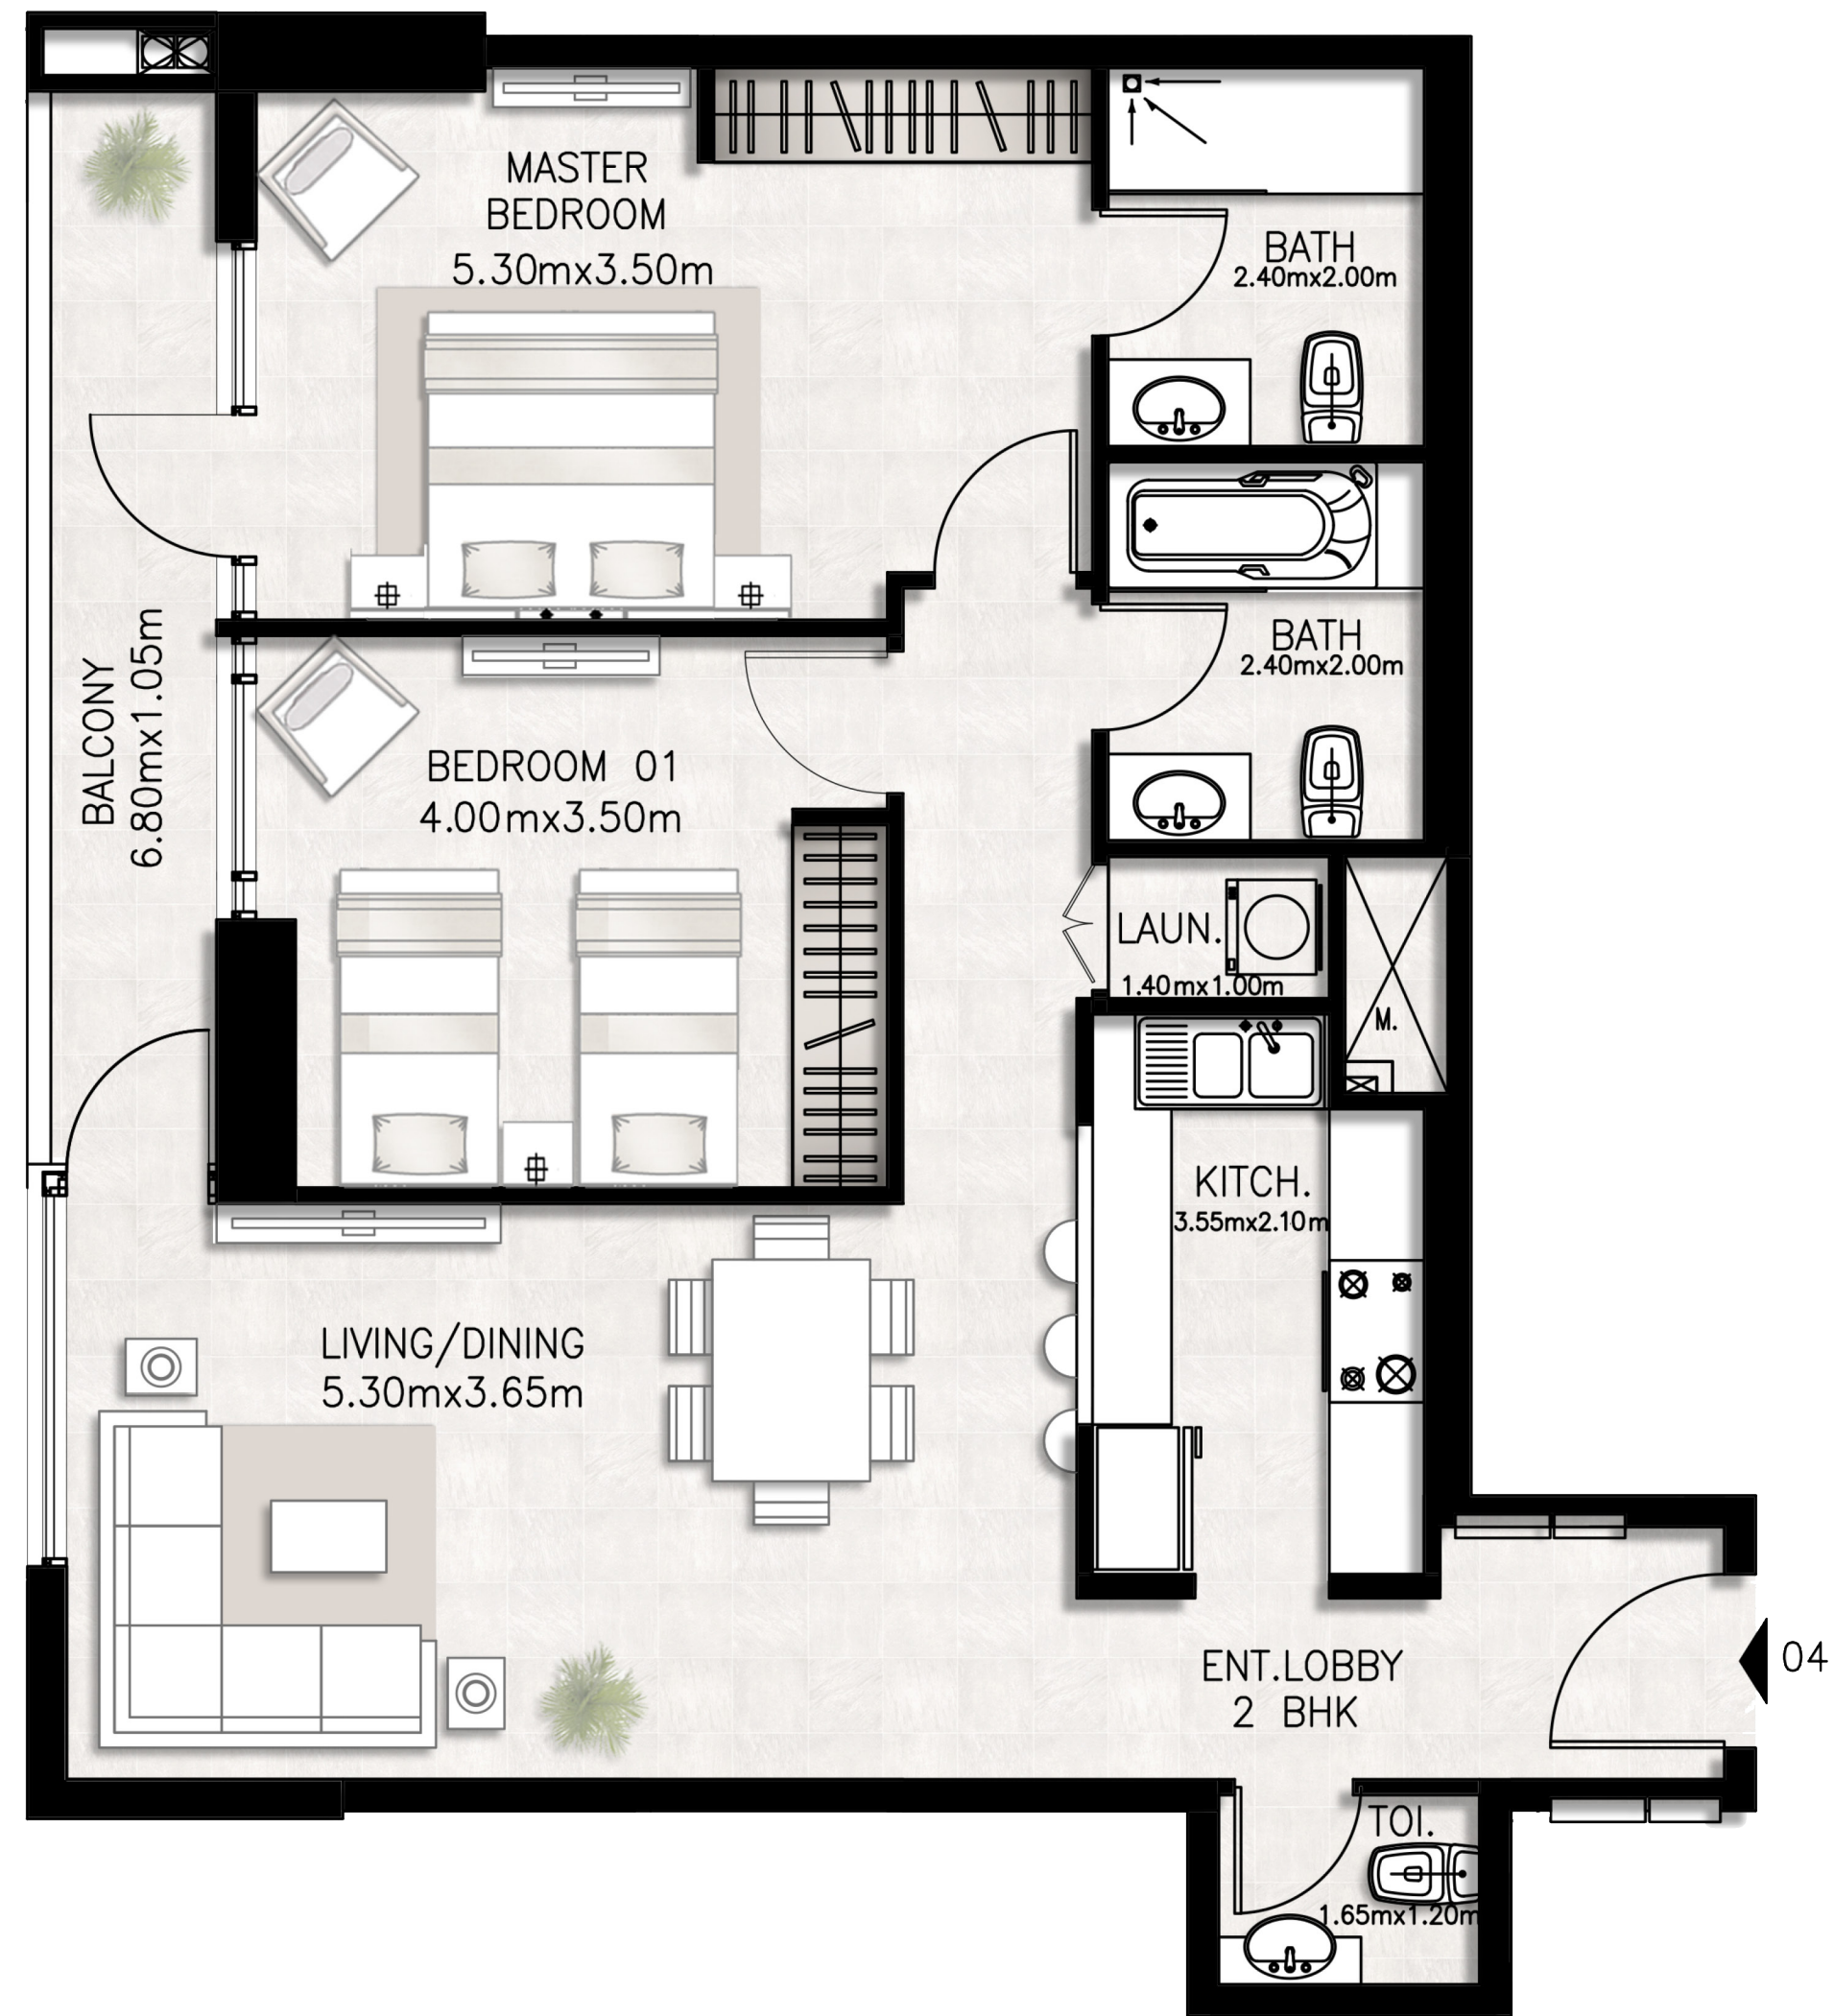

BED / BATHS	3 BEDS / 2.5 BATHS
SUITE AREA	117.61 SQM / 1265.9 SQFT
BALCONY AREA	17.01 SQM / 183.1 SQFT
TOTAL AREA	134.62 SQM / 1449.0 SQFT

Unit 1503 / Fifteenth floor

BED / BATHS	2 BEDS / 2.5 BATHS
SUITE AREA	95.82 SQM / 1031.4 SQFT
BALCONY AREA	18.29 SQM / 196.9 SQFT
TOTAL AREA	114.11 SQM / 1228.3 SQFT