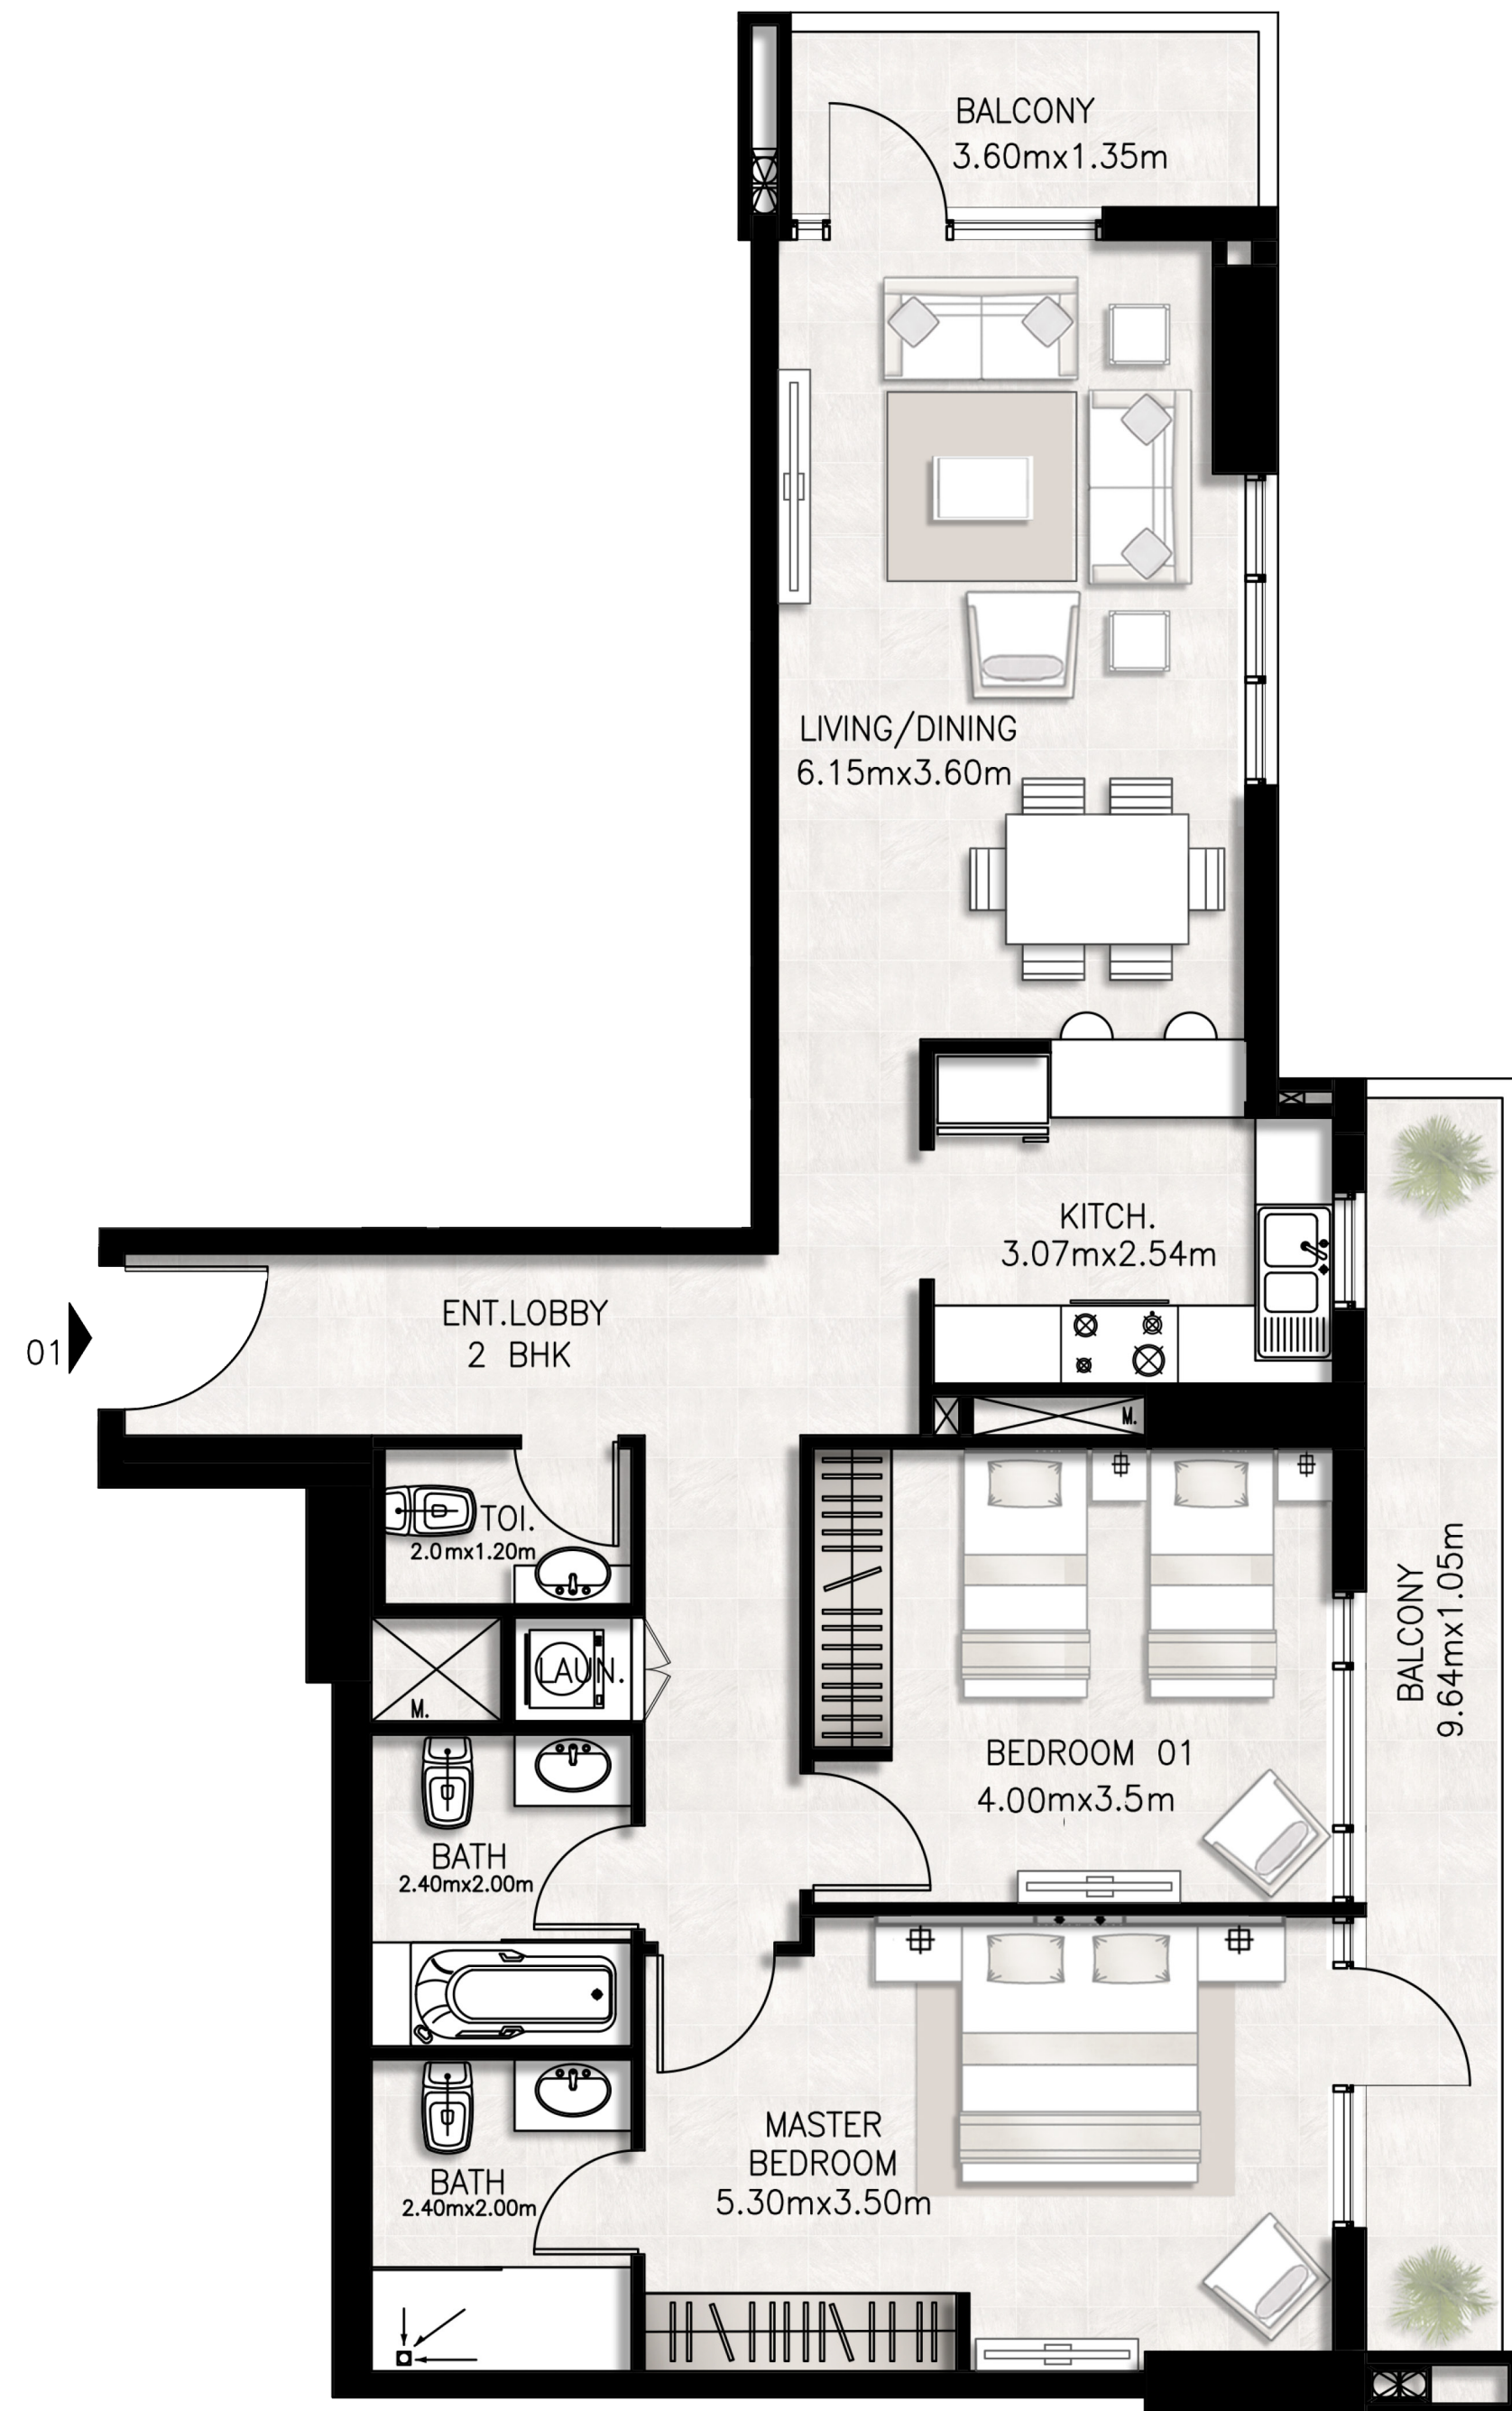

Unit 1801 / Eighteenth floor

BED / BATHS	2 BEDS / 2.5 BATHS
SUITE AREA	99.26 SQM / 1068.4 SQFT
BALCONY AREA	18.18 SQM / 195.7 SQFT
TOTAL AREA	117.44 SQM / 1264.1 SQFT