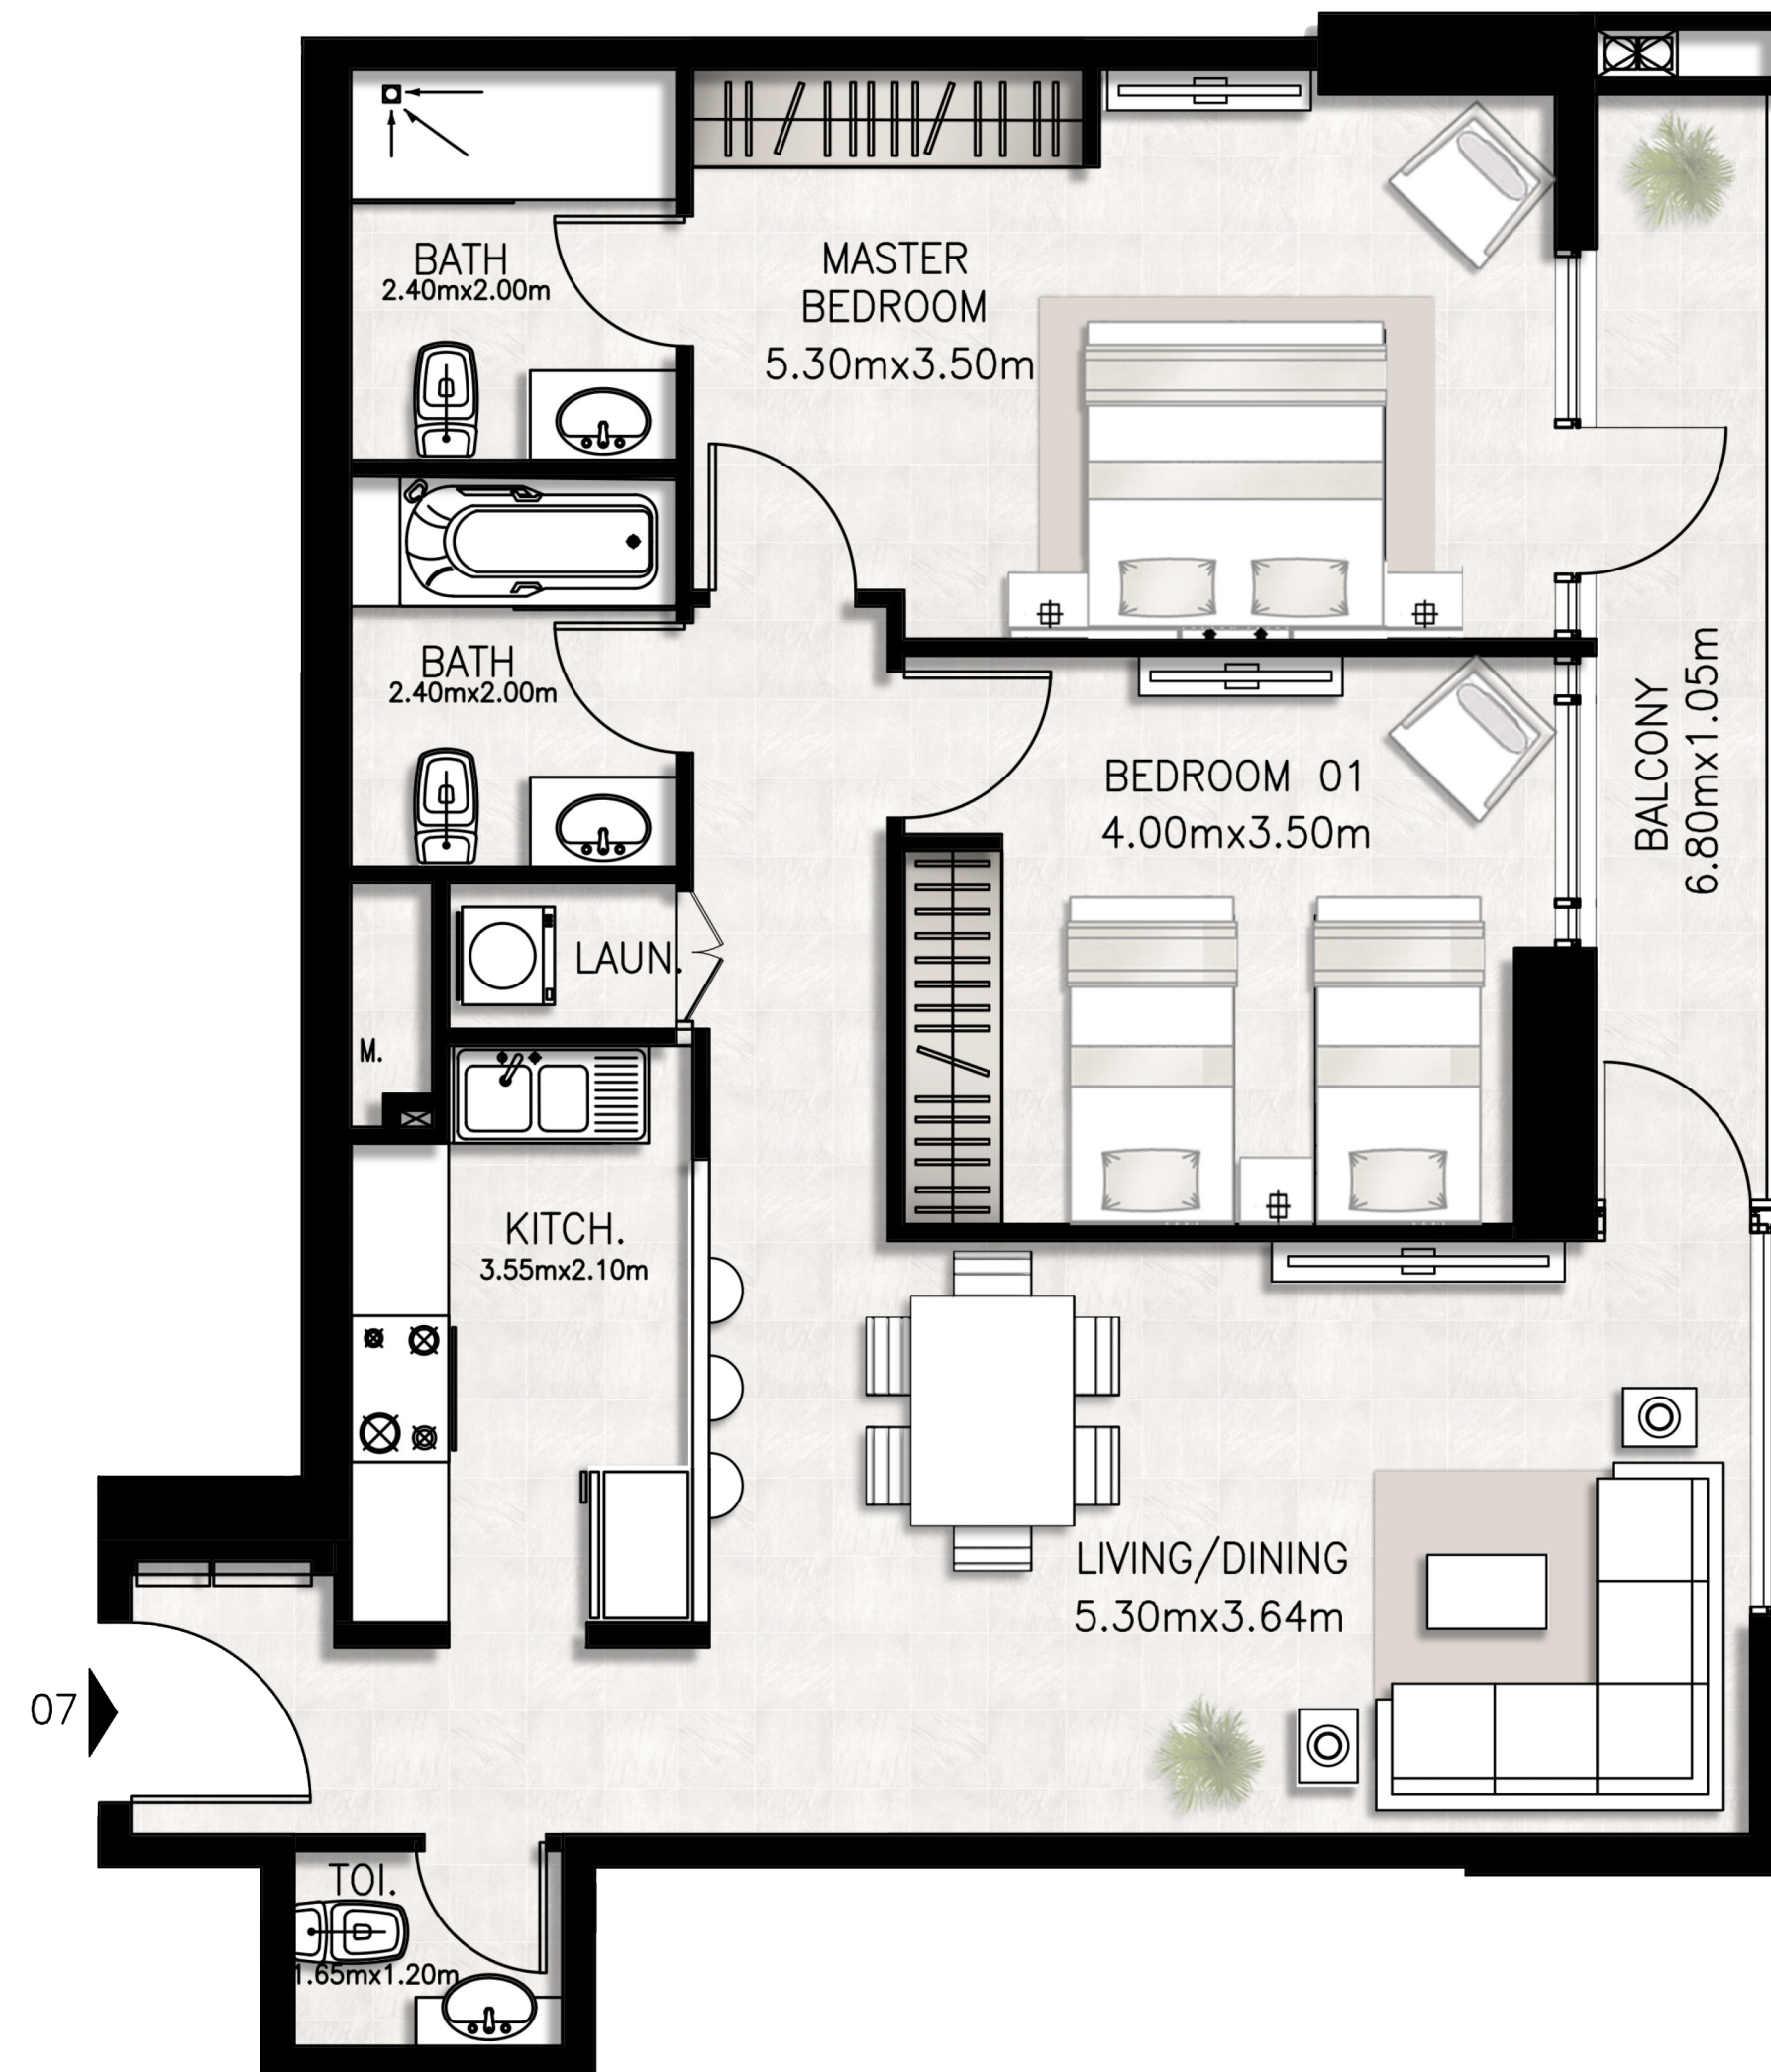

Unit 407 / Fourth floor