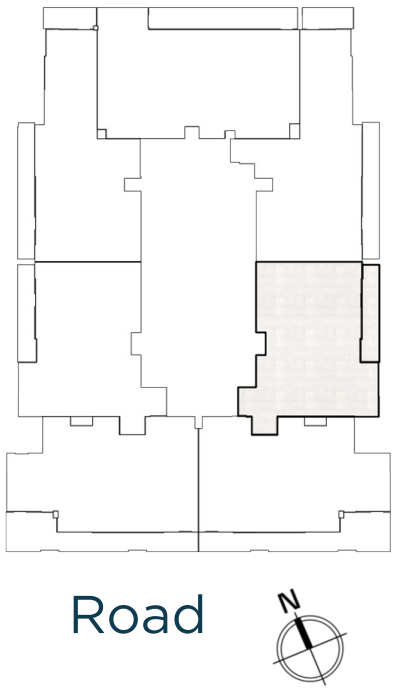

Unit 607 / Sixth floor

BED / BATHS	2 BEDS / 2.5 BATHS
SUITE AREA	93.12 SQM / 1002.3 SQFT
BALCONY AREA	9.04 SQM / 97.3 SQFT
TOTAL AREA	102.16 SQM / 1099.6 SQFT