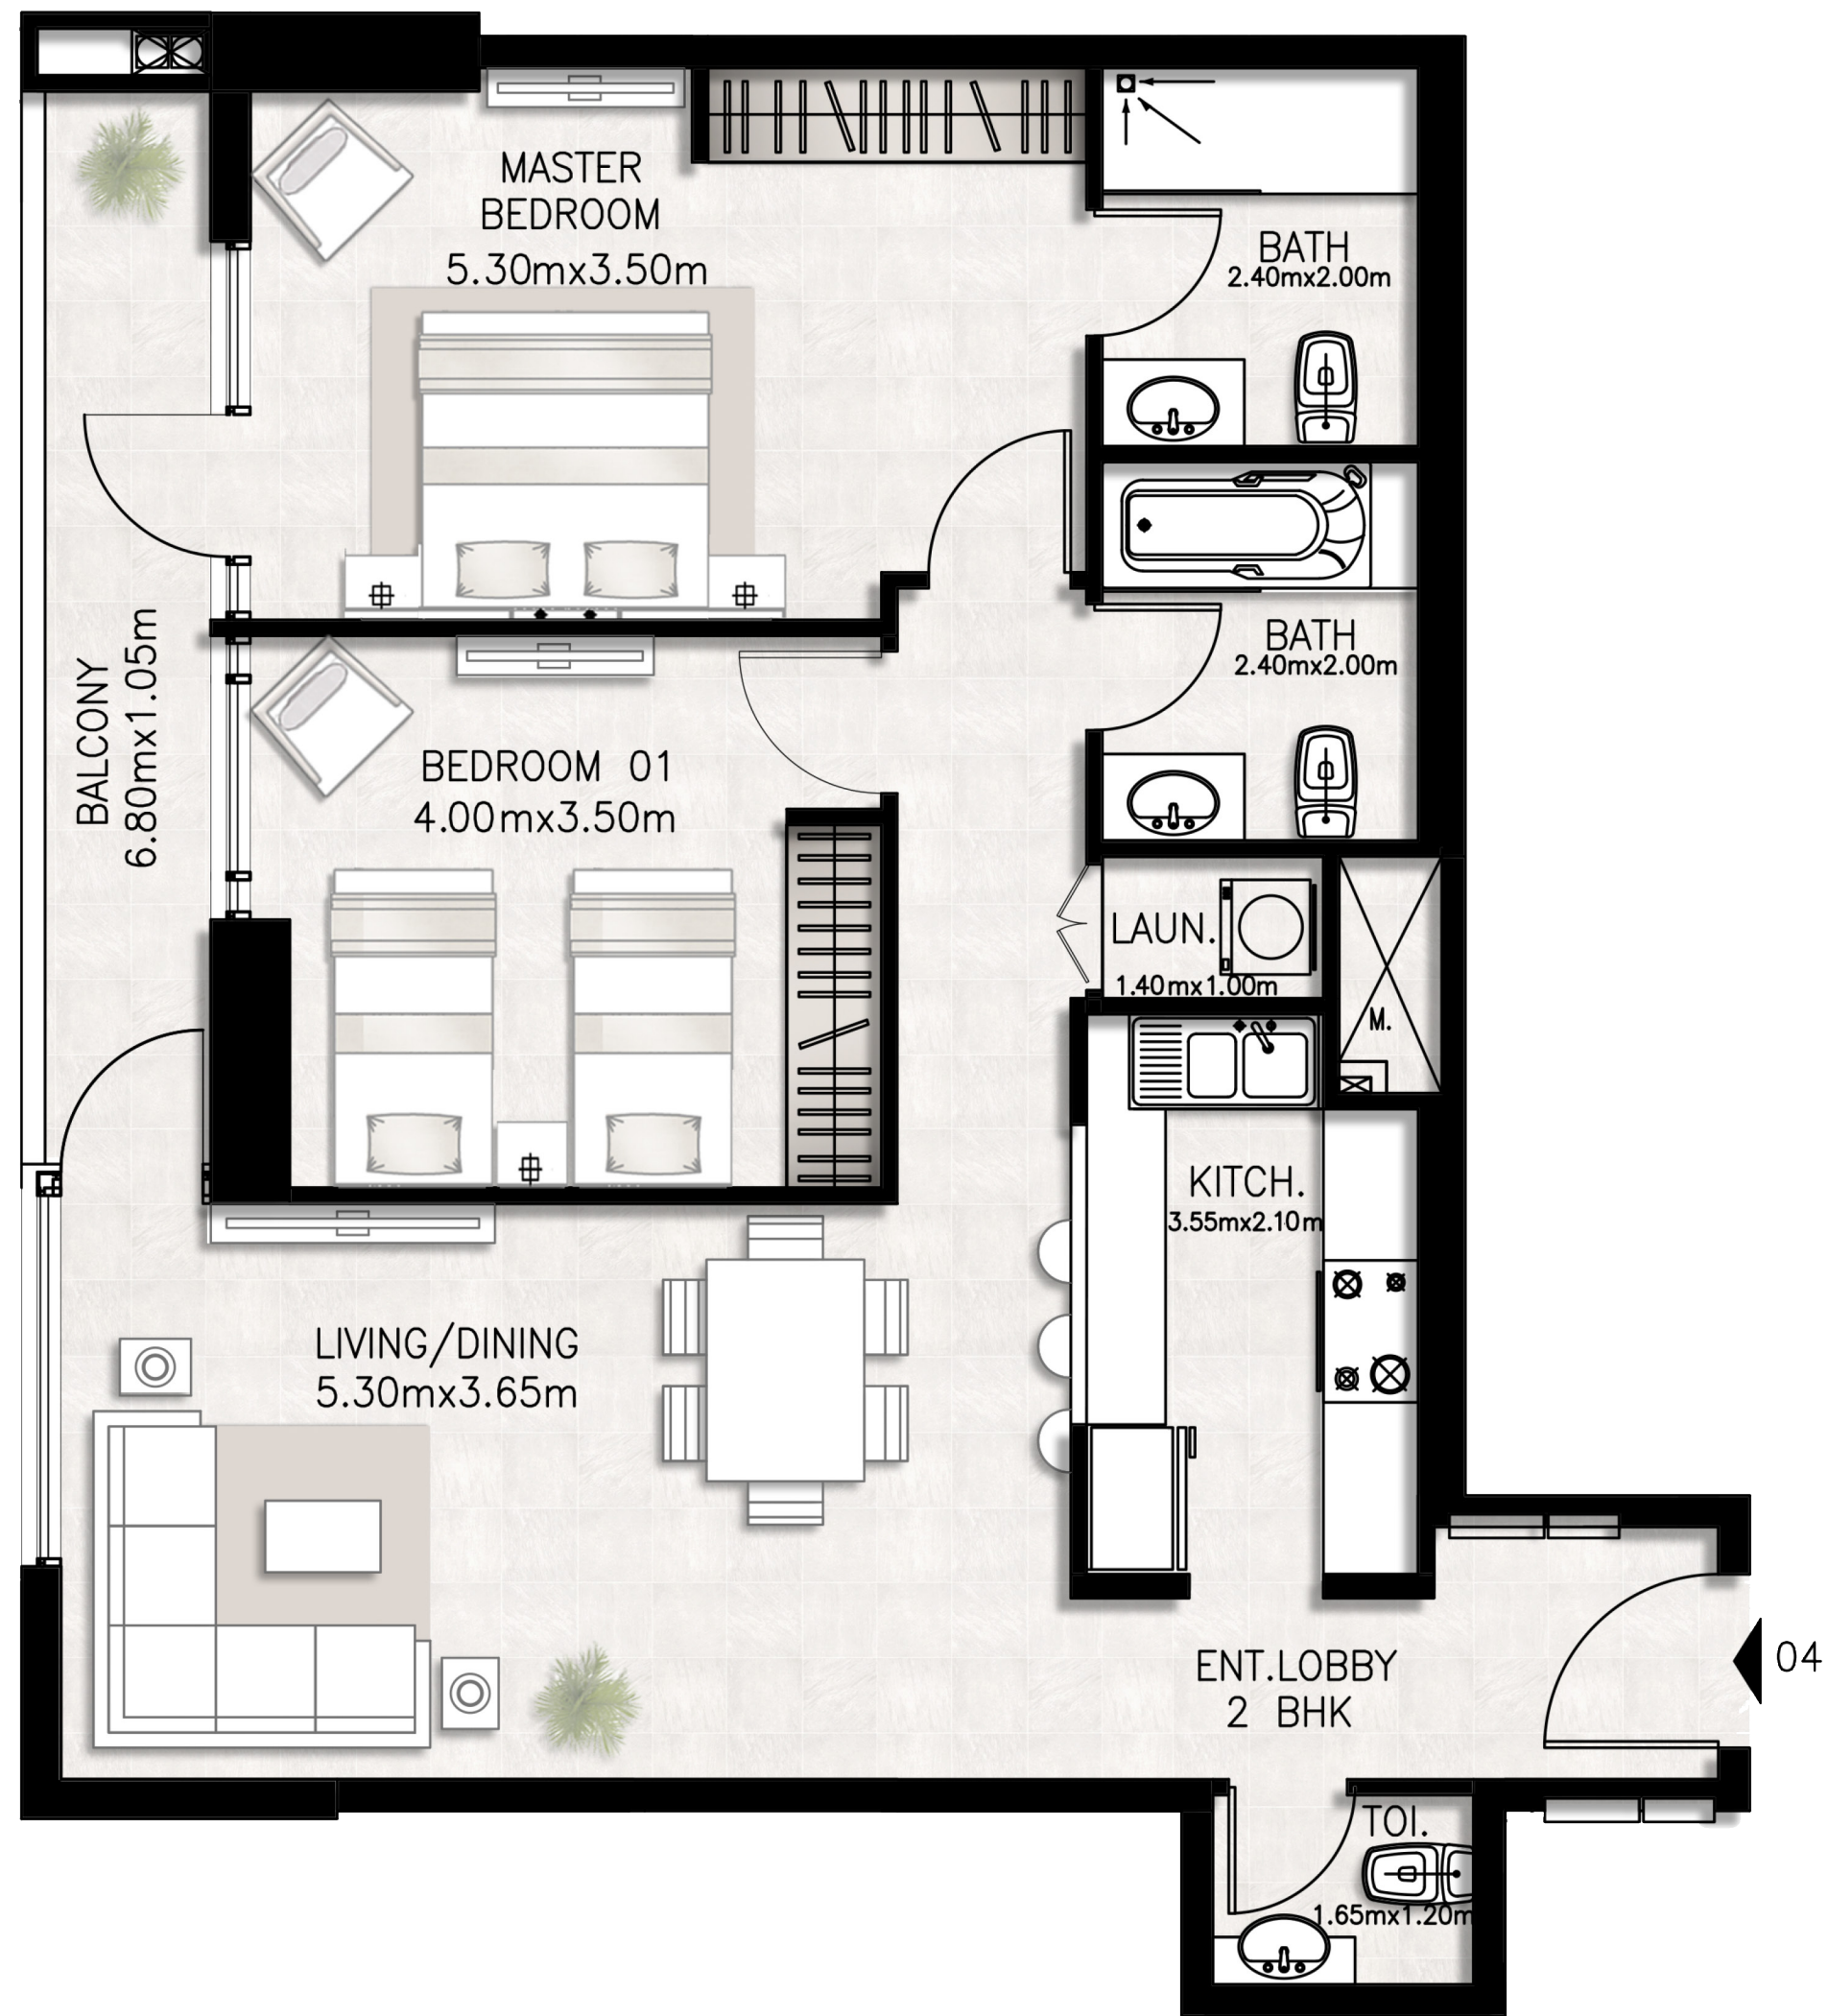

Unit 1702 / Seventeenth floor

BED / BATHS	3 BEDS / 2.5 BATHS
SUITE AREA	117.61 SQM / 1265.9 SQFT
BALCONY AREA	17.01 SQM / 183.1 SQFT
TOTAL AREA	134.62 SQM / 1449.0 SQFT

Unit 1703 / Seventeenth floor

BED / BATHS	2 BEDS / 2.5 BATHS
SUITE AREA	95.82 SQM / 1031.4 SQFT
BALCONY AREA	18.29 SQM / 197.2 SQFT
TOTAL AREA	114.11 SQM / 1228.6 SQFT