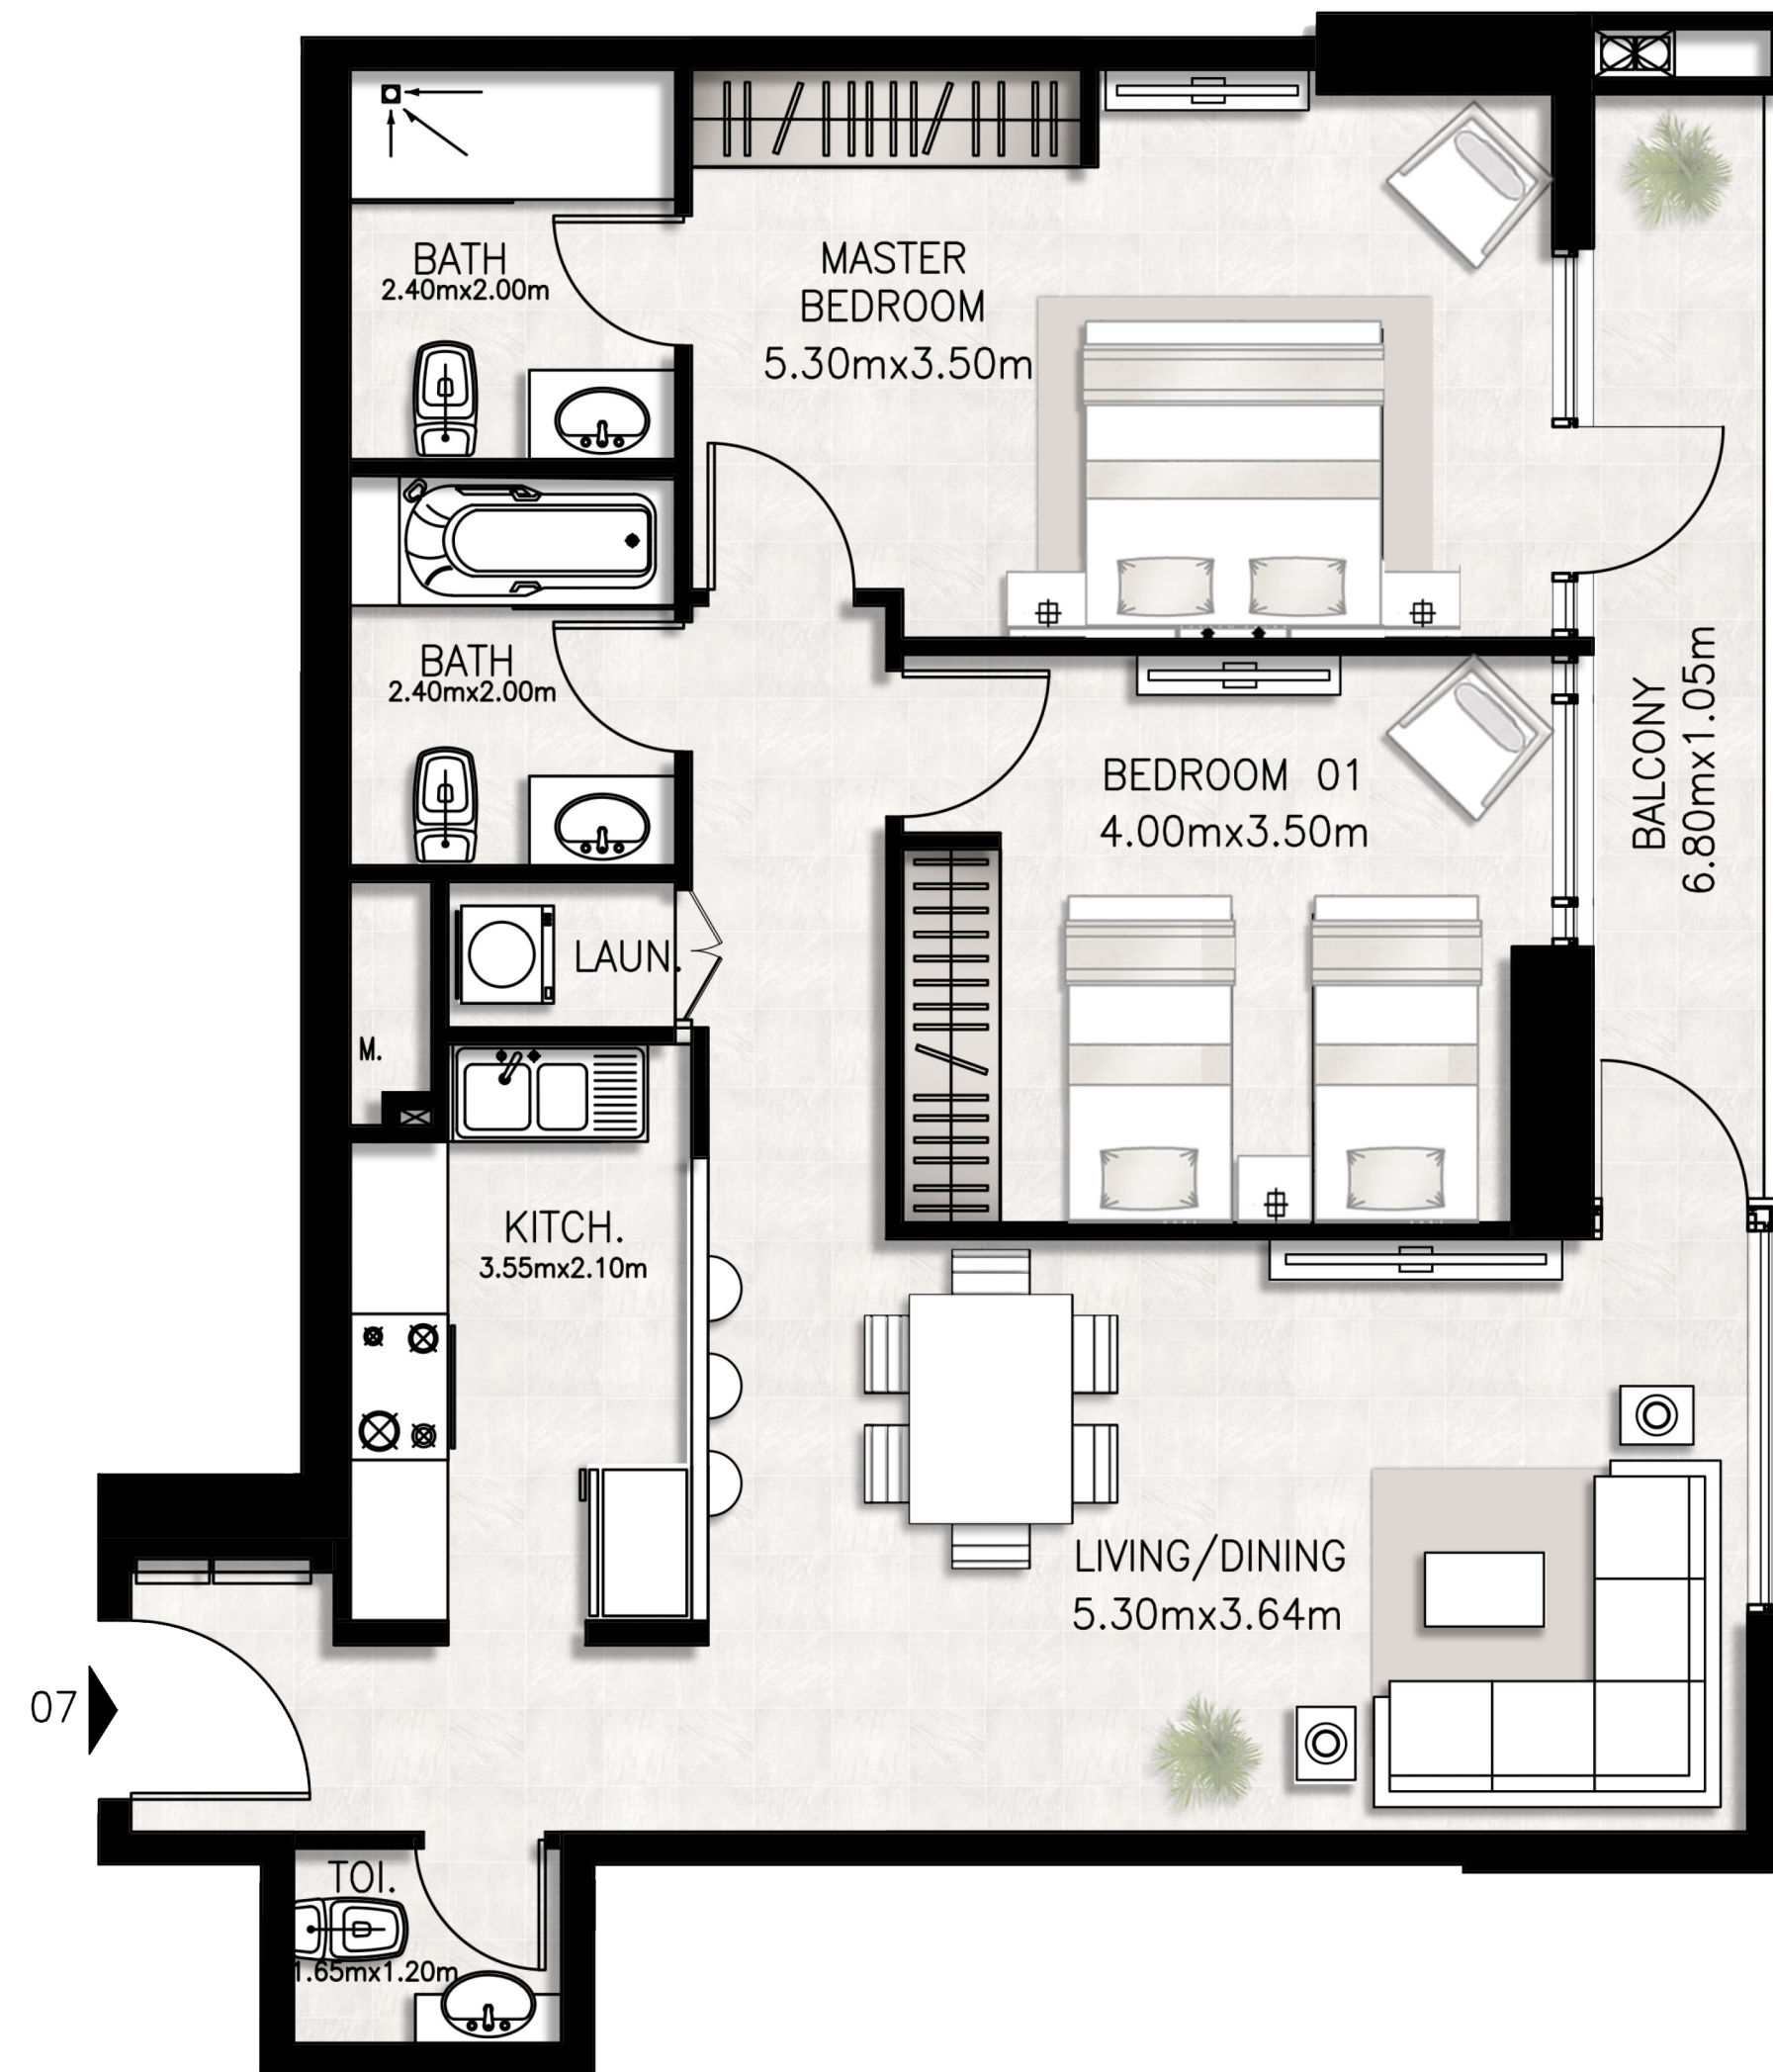

Unit 1207 / Twelfth floor

BED / BATHS	2 BEDS / 2.5 BATHS
SUITE AREA	93.12 SQM / 1002.3 SQFT
BALCONY AREA	9.04 SQM / 97.3 SQFT
TOTAL AREA	102.16 SQM / 1099.6 SQFT

Road