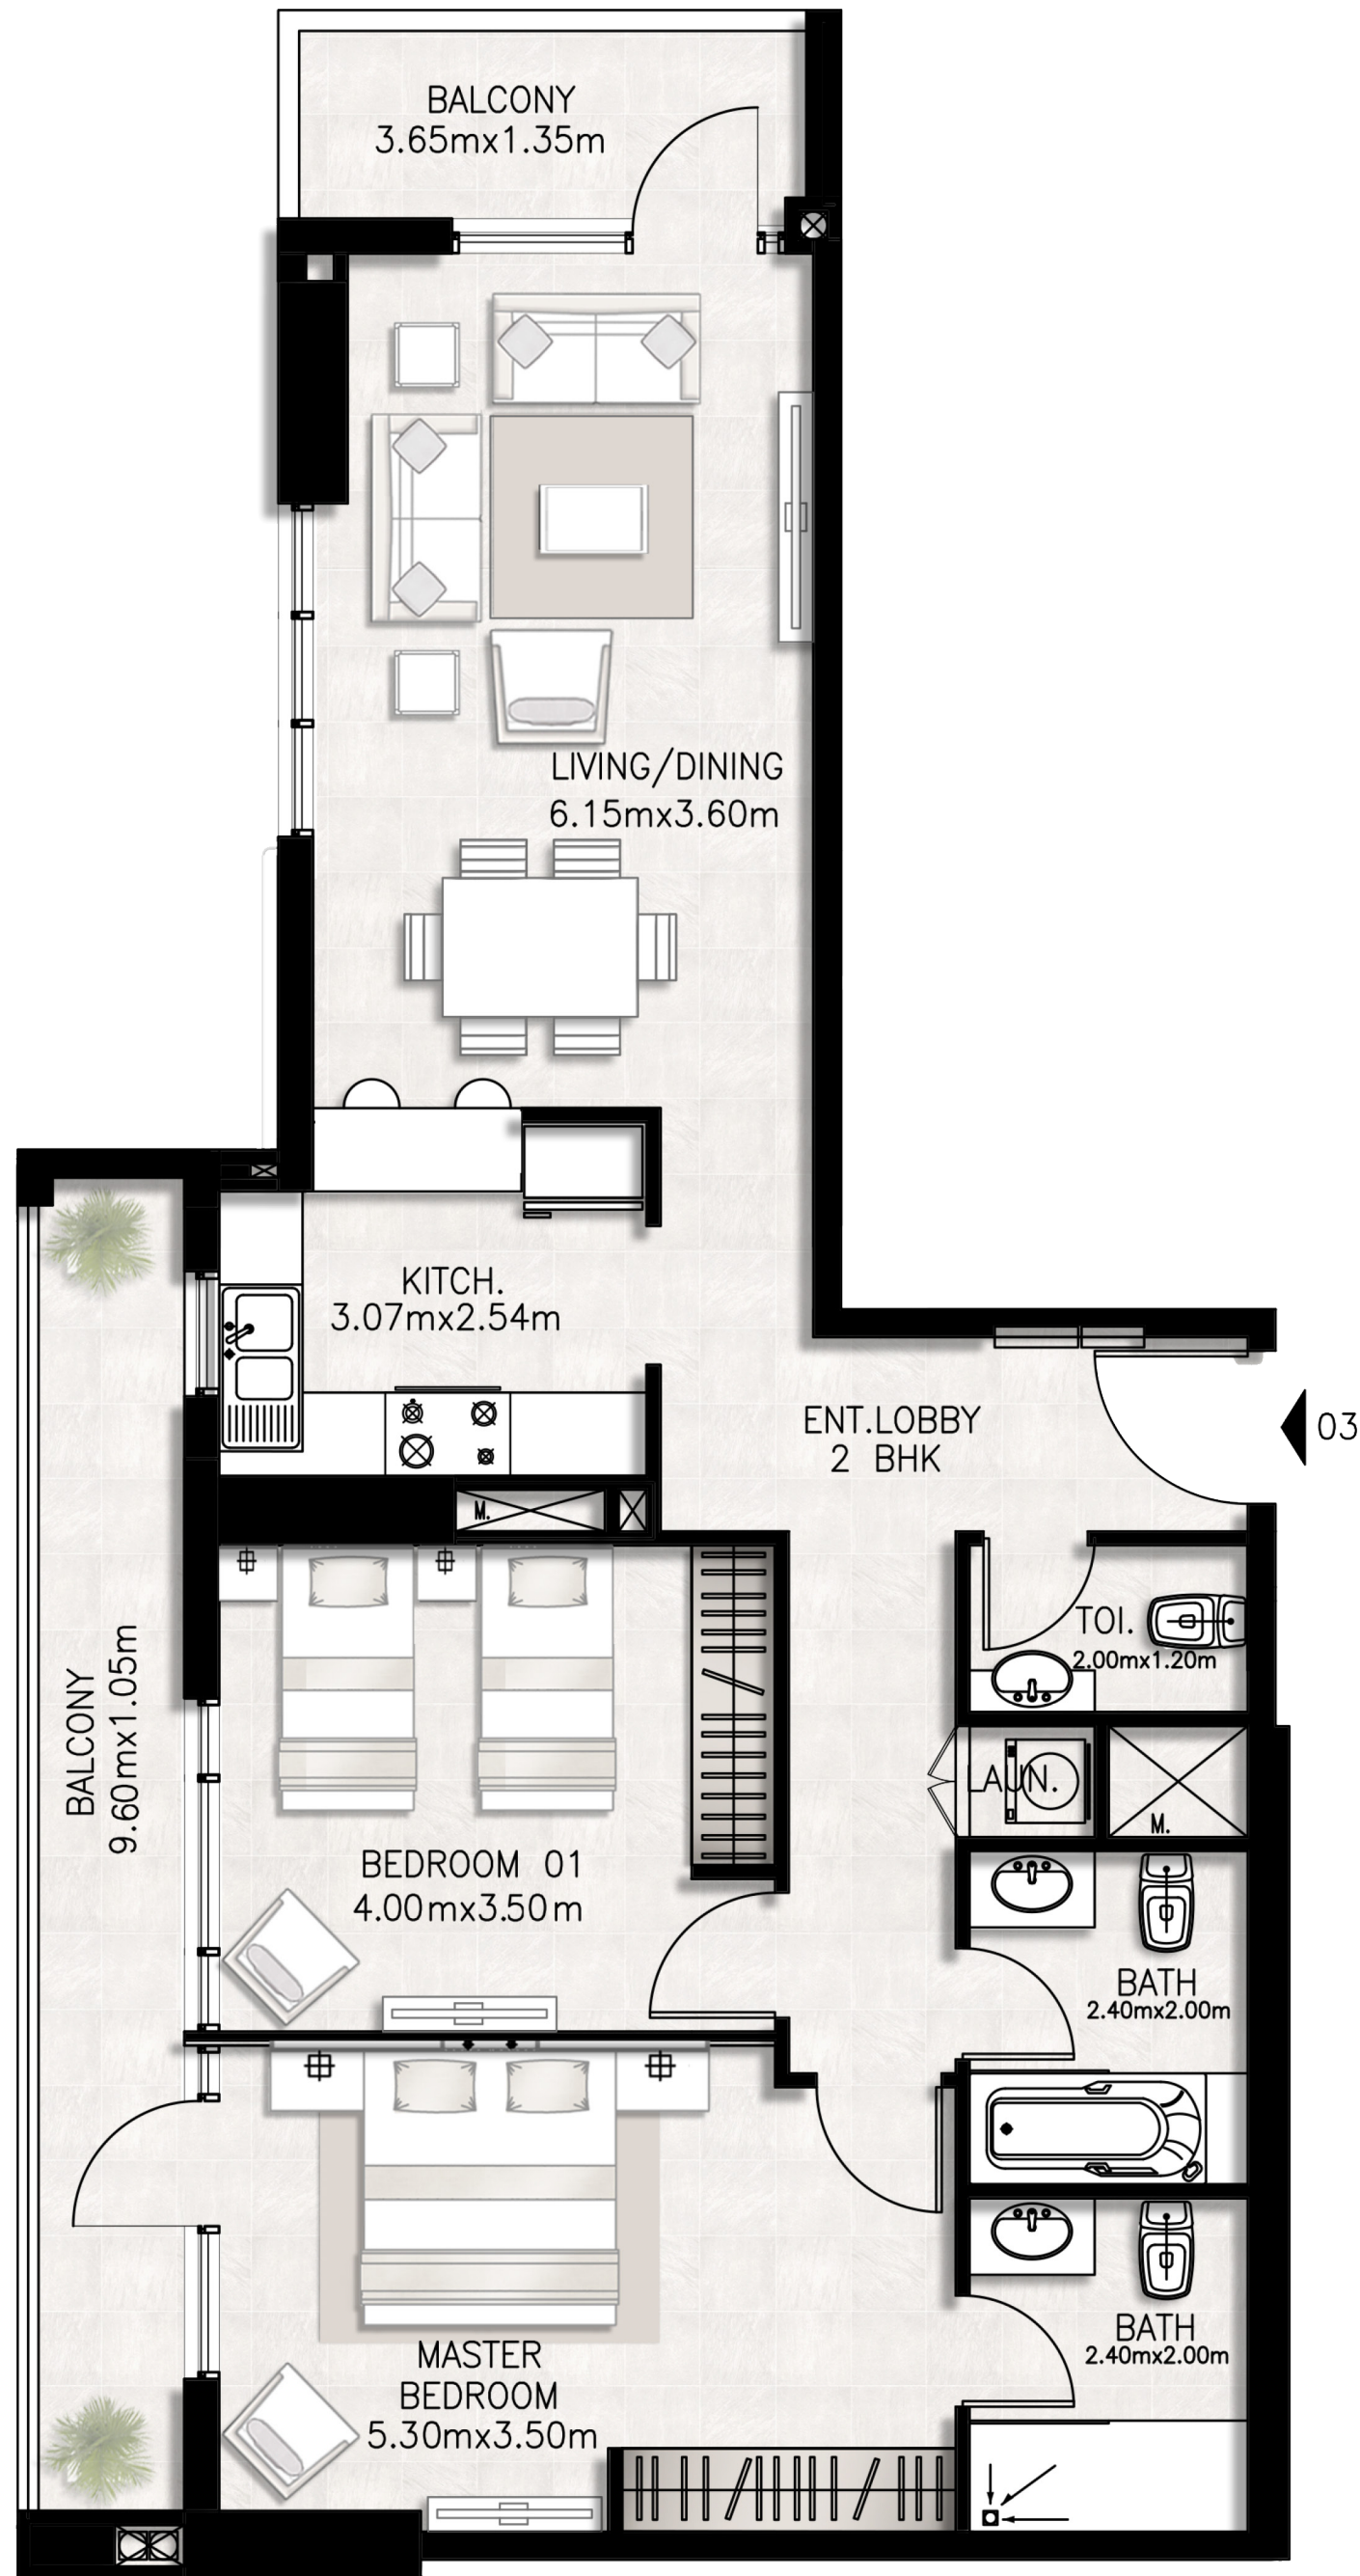

Unit 803 / Eighth floor

BED / BATHS	2 BEDS / 2.5 BATHS
SUITE AREA	95.82 SQM / 1031.4 SQFT
BALCONY AREA	18.29 SQM / 196.9 SQFT
TOTAL AREA	114.11 SQM / 1228.3 SQFT