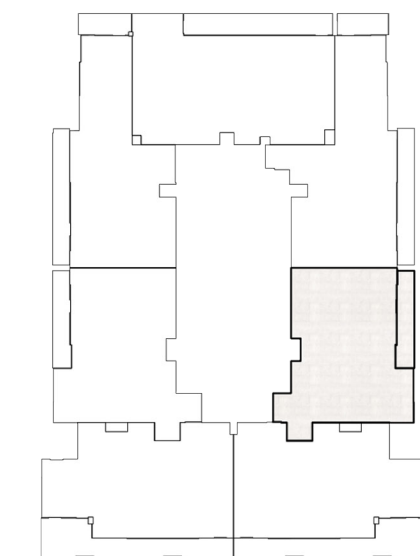

Unit 1206 / Twelfth floor

BED / BATHS	2 BEDS / 2.5 BATHS
SUITE AREA	98.70 SQM / 1062.4 SQFT
BALCONY AREA	24.51 SQM / 263.8 SQFT
TOTAL AREA	123.21 SQM / 1326.2 SQFT

Unit 1207 / Twelfth floor

BED / BATHS	2 BEDS / 2.5 BATHS
SUITE AREA	93.12 SQM / 1002.3 SQFT
BALCONY AREA	9.04 SQM / 97.3 SQFT
TOTAL AREA	102.16 SQM / 1099.6 SQFT