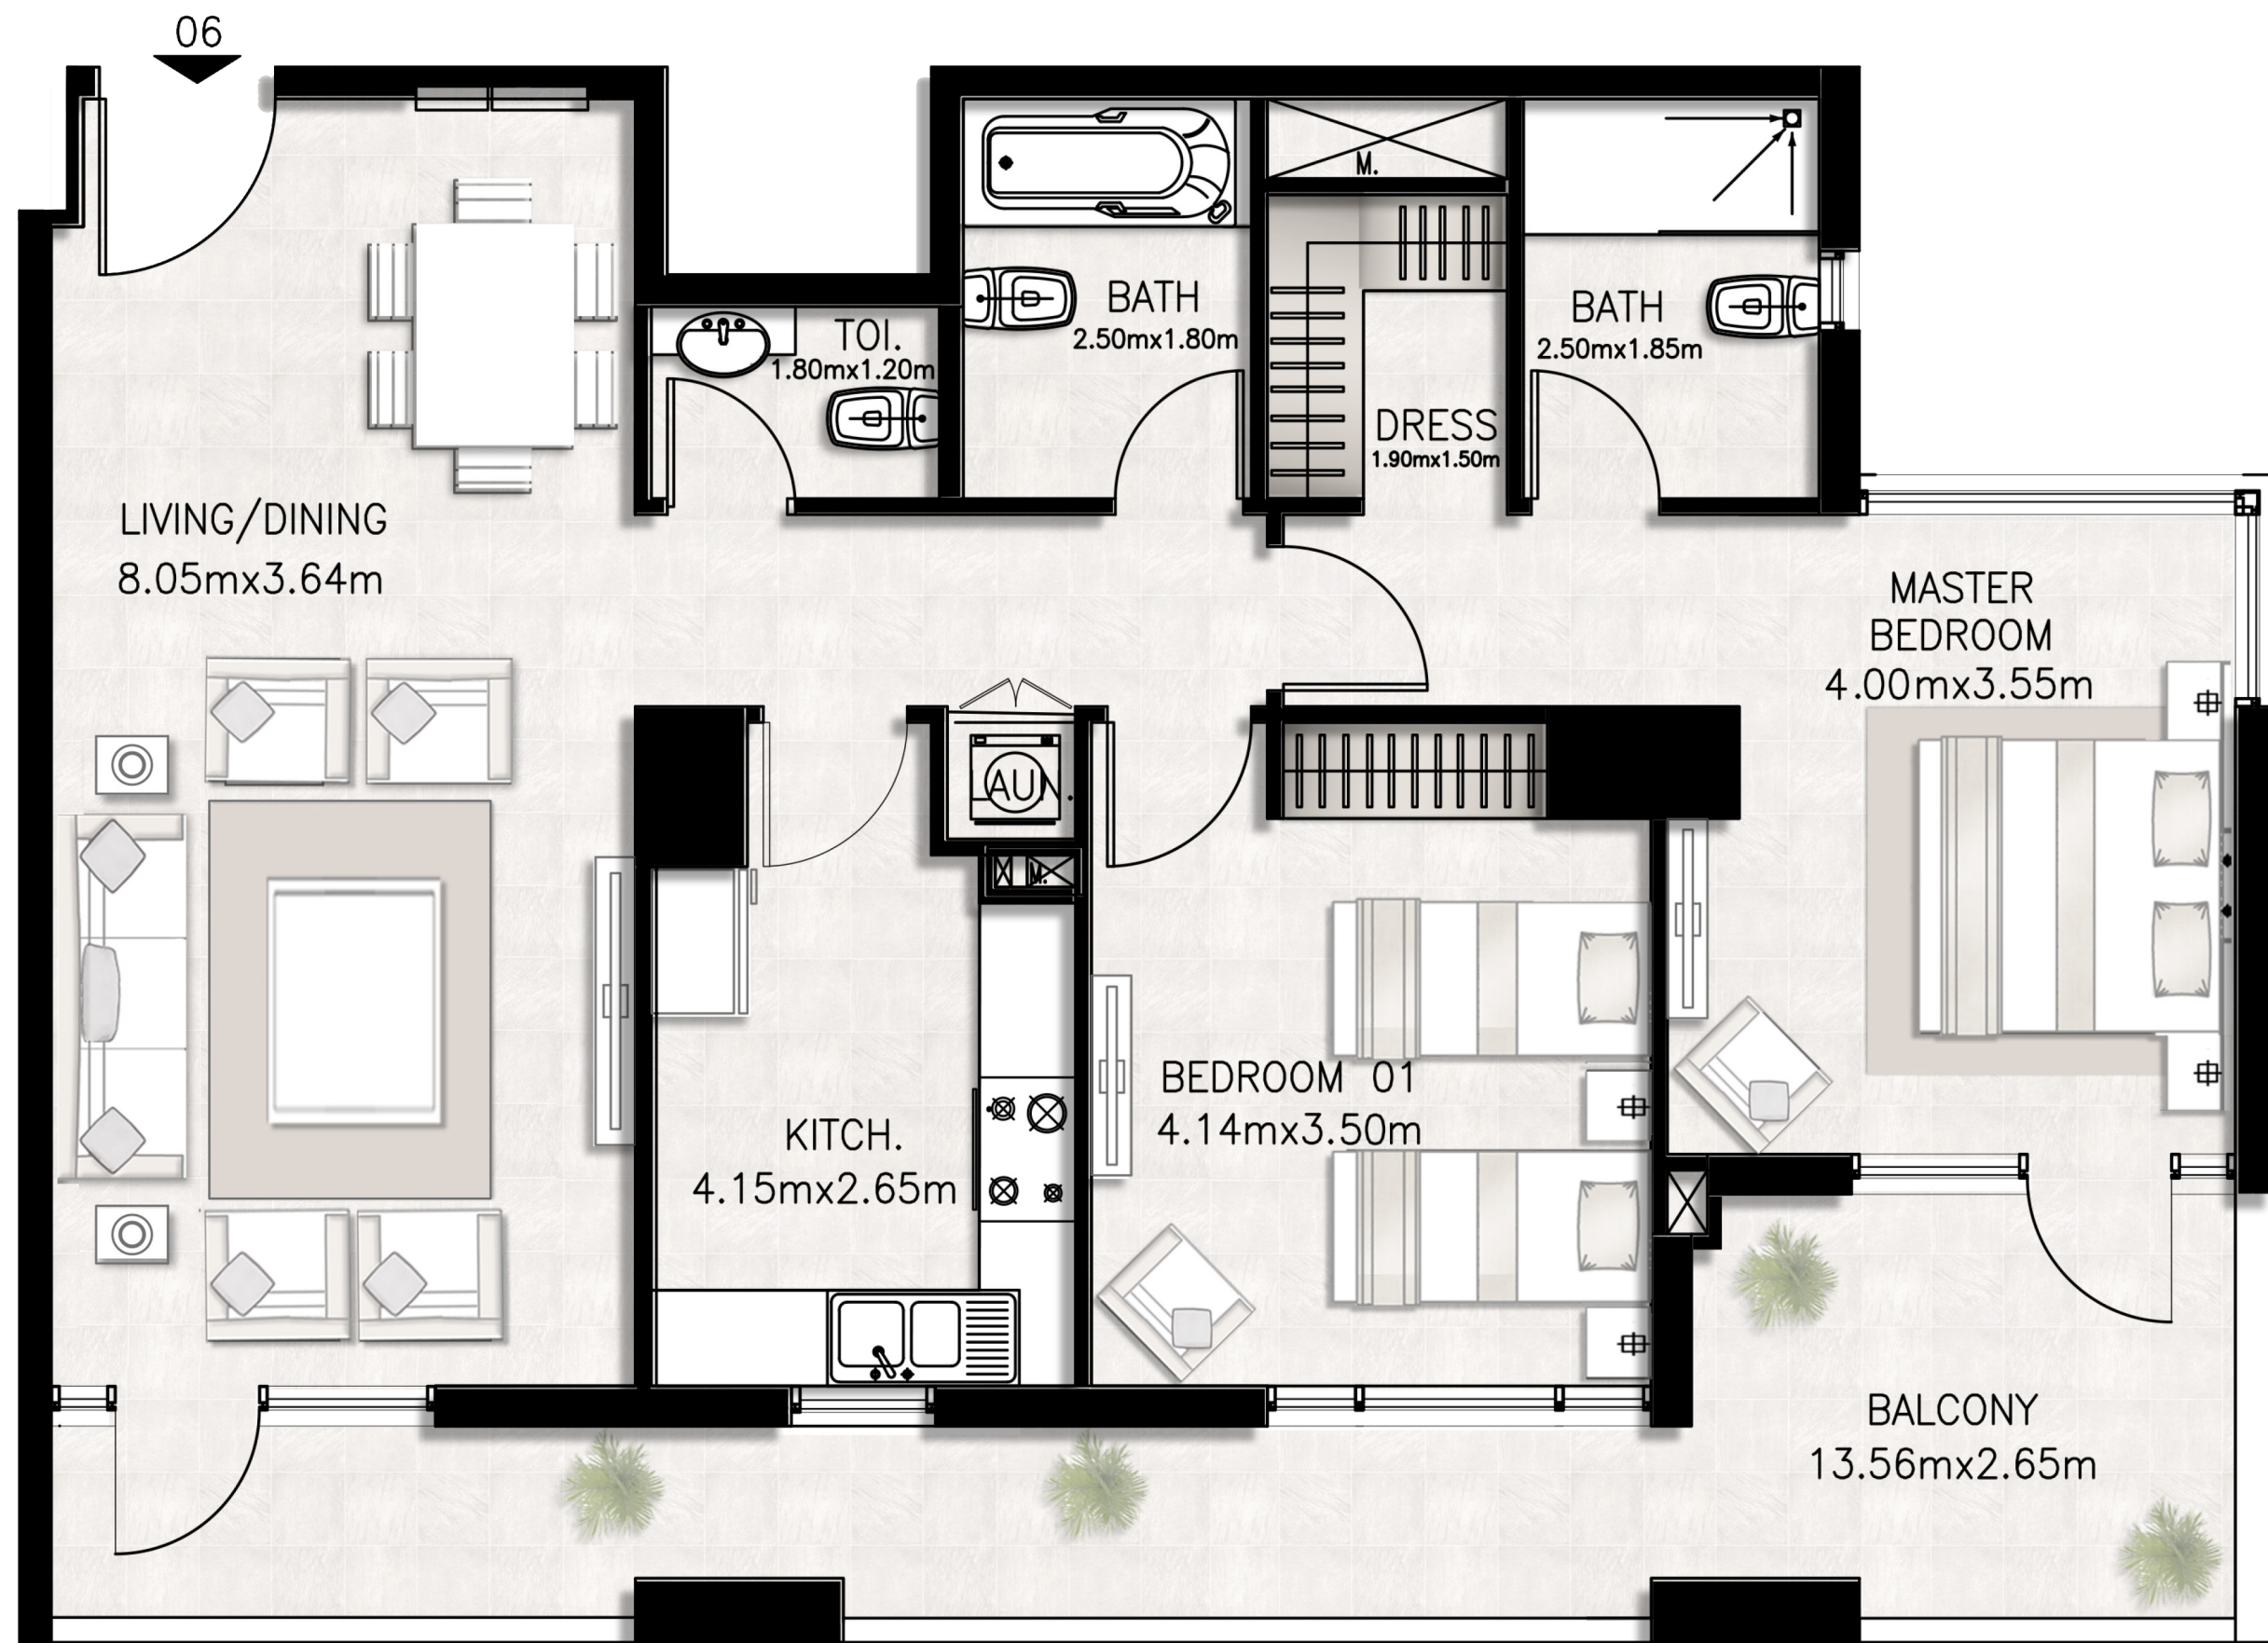

Unit 704 / Seventh floor

BED / BATHS	2 BEDS / 2.5 BATHS
SUITE AREA	94.24 SQM / 1014.4 SQFT
BALCONY AREA	9.05 SQM / 97.4 SQFT
TOTAL AREA	103.29 SQM / 1111.8 SQFT

Unit 705 / Seventh floor

BED / BATHS	2 BEDS / 2.5 BATHS
SUITE AREA	98.64 SQM / 1061.8 SQFT
BALCONY AREA	24.67 SQM / 265.5 SQFT
TOTAL AREA	123.31 SQM / 1327.3 SQFT