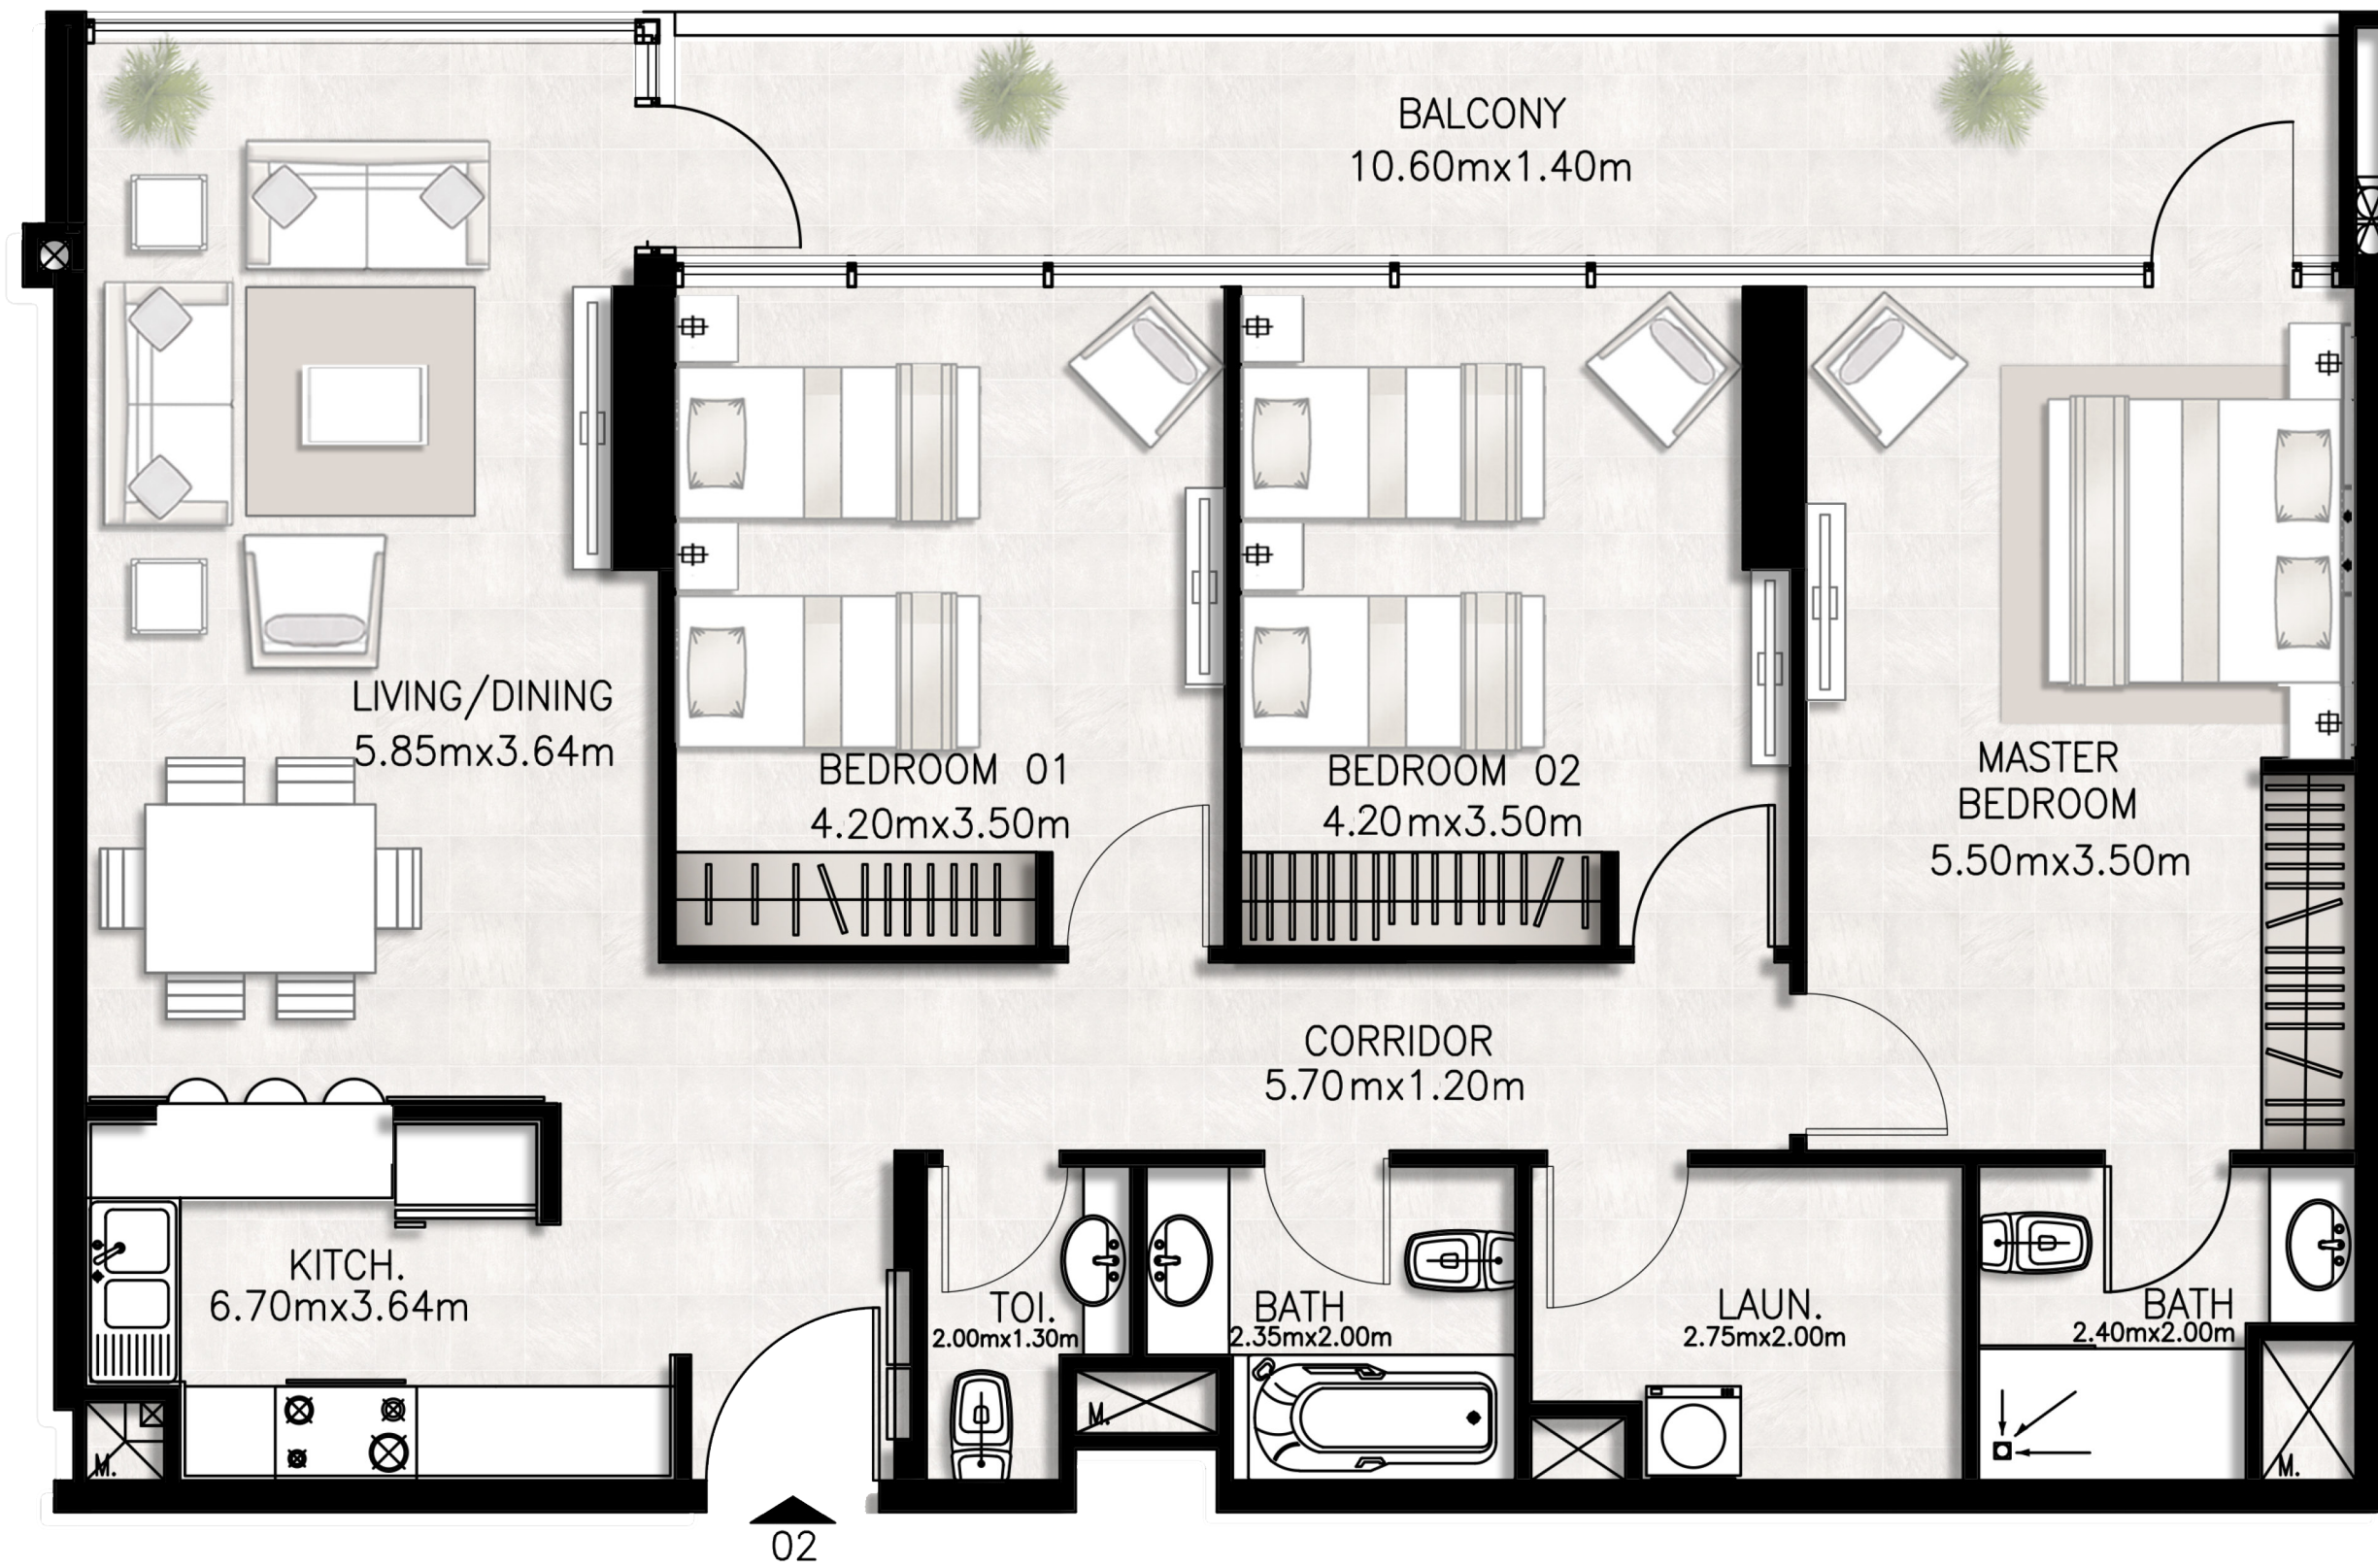

Road 

Seventeenth Floor

Unit layouts

Unit 1701 / Seventeenth floor

BED / BATHS	2 BEDS / 2.5 BATHS
SUITE AREA	99.26 SQM / 1068.4 SQFT
BALCONY AREA	18.18 SQM / 195.7 SQFT
TOTAL AREA	117.44 SQM / 1264.1 SQFT