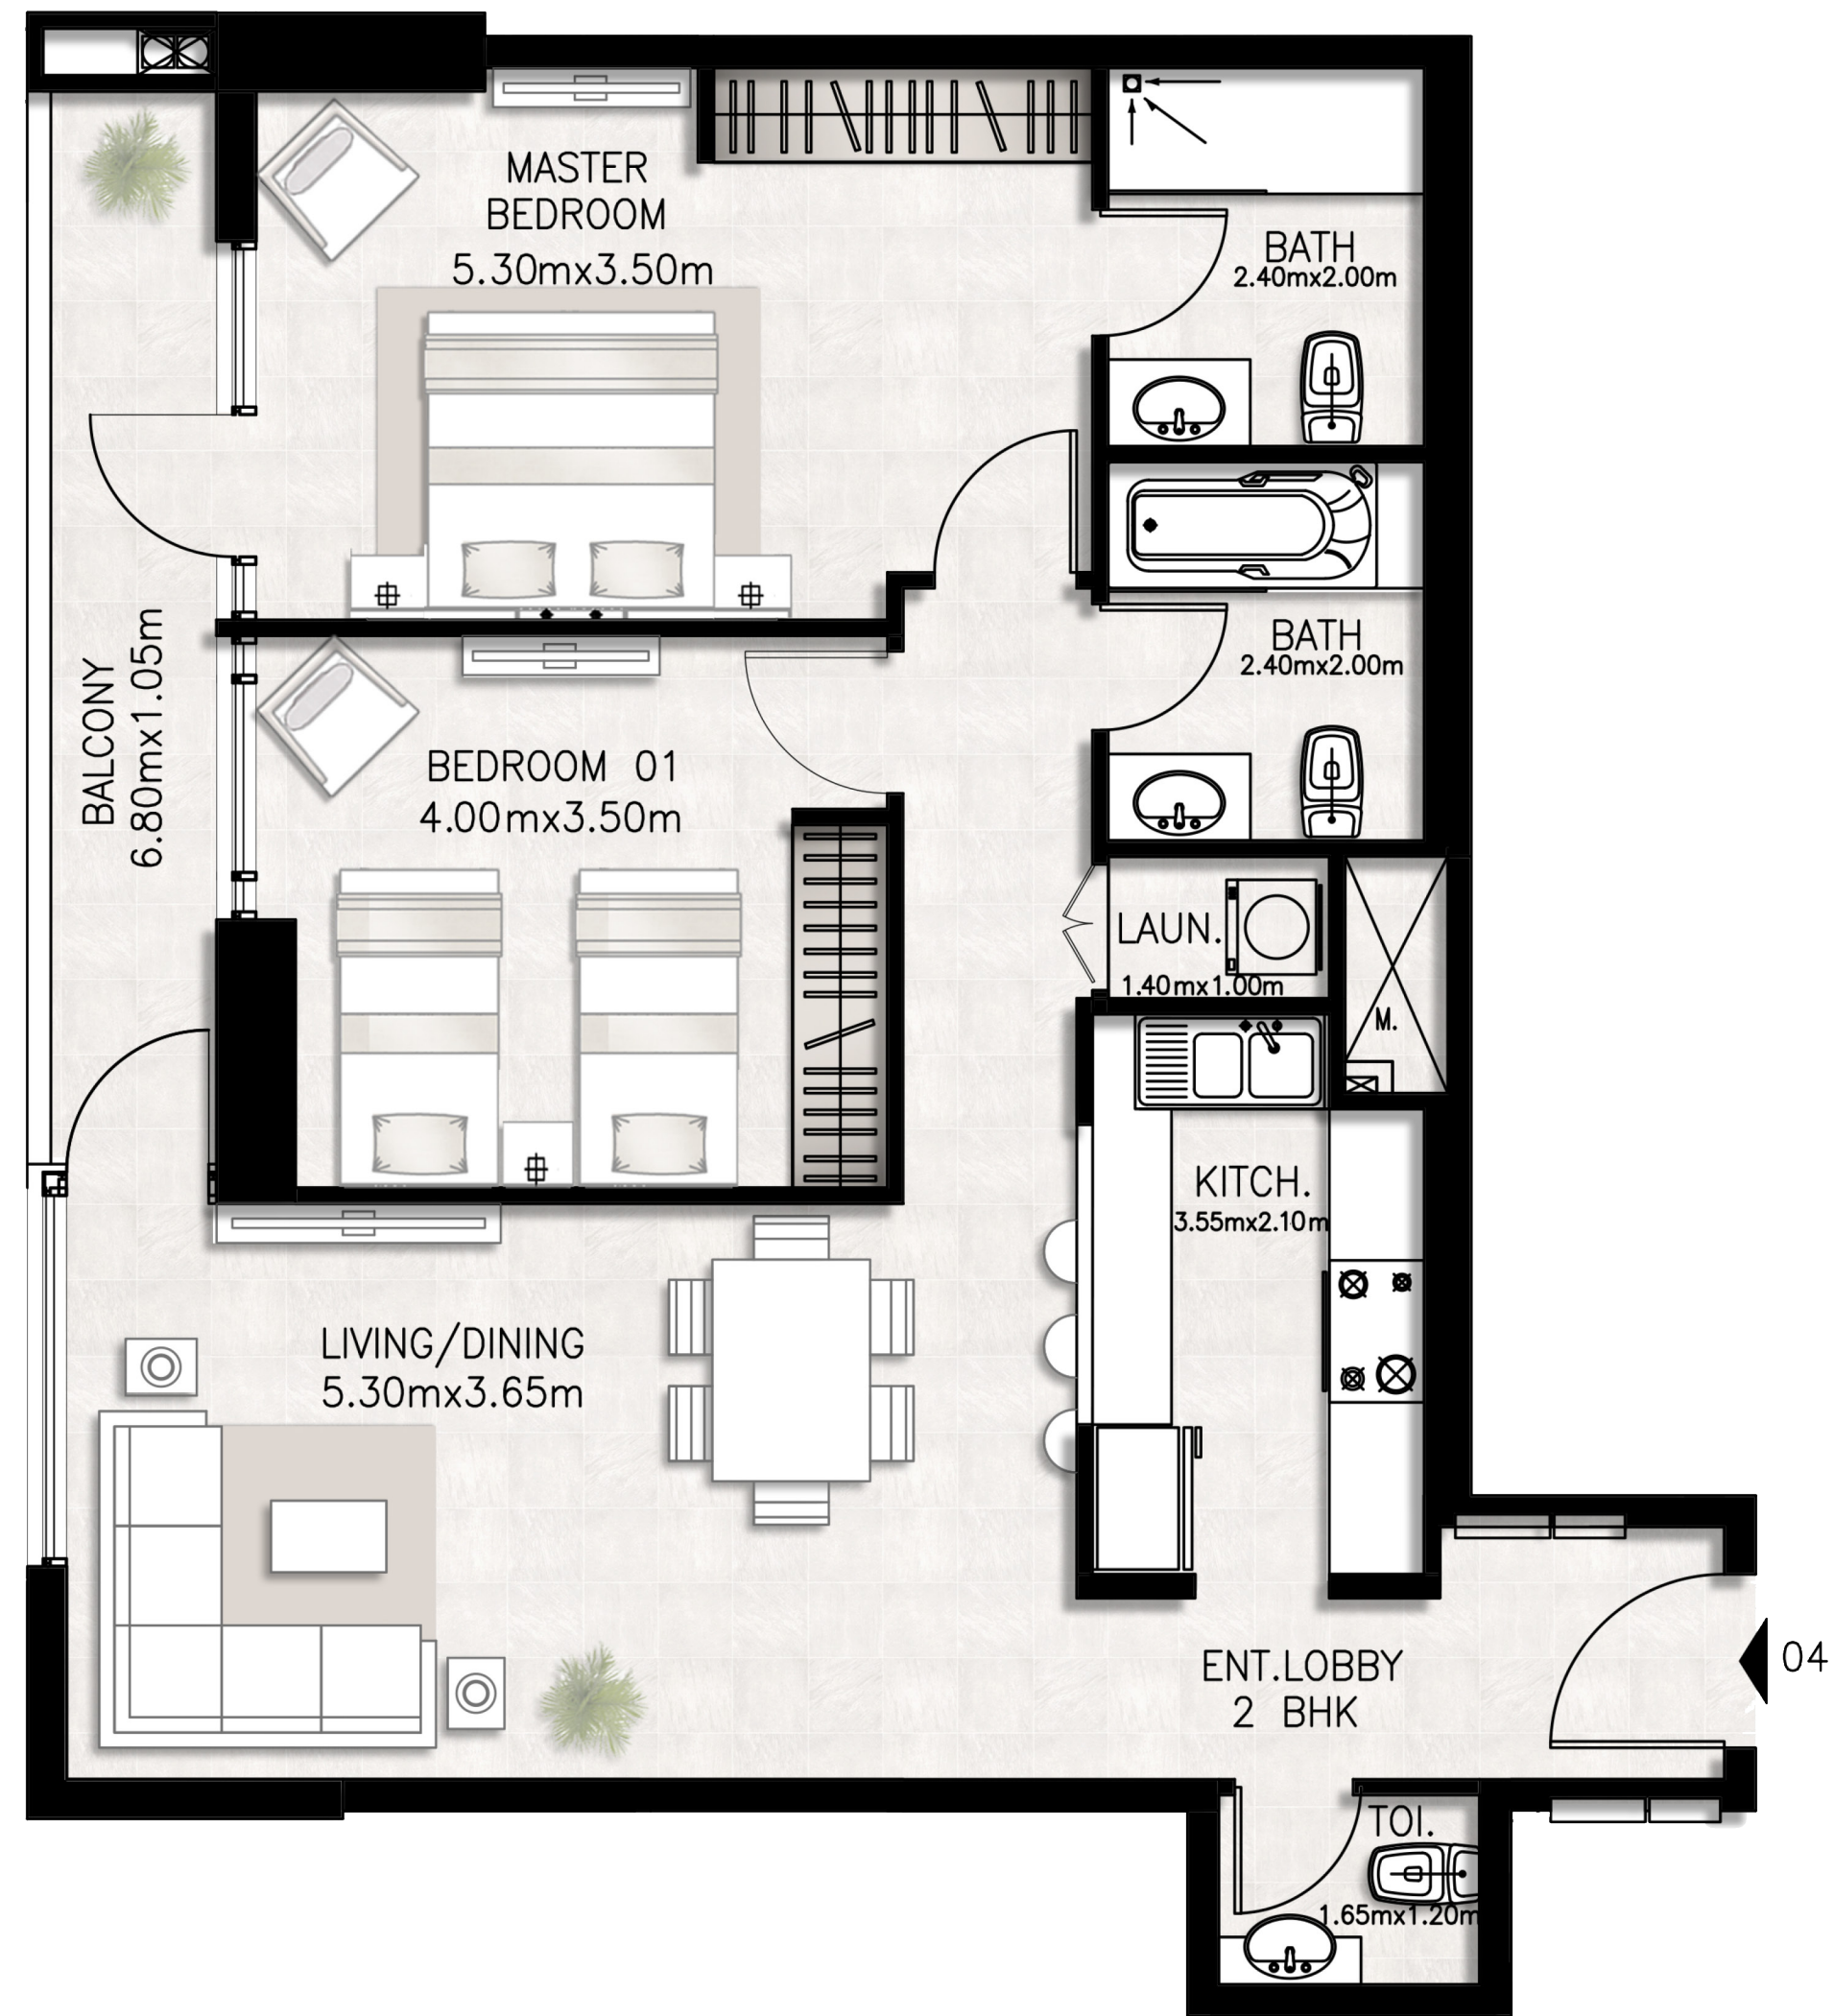

BED / BATHS	3 BEDS / 2.5 BATHS
SUITE AREA	117.61 SQM / 1265.9 SQFT
BALCONY AREA	17.01 SQM / 183.1 SQFT
TOTAL AREA	134.62 SQM / 1449.0 SQFT

Unit 1003 / Tenth floor

BED / BATHS	2 BEDS / 2.5 BATHS
SUITE AREA	95.82 SQM / 1031.4 SQFT
BALCONY AREA	18.29 SQM / 196.9 SQFT
TOTAL AREA	114.11 SQM / 1228.3 SQFT