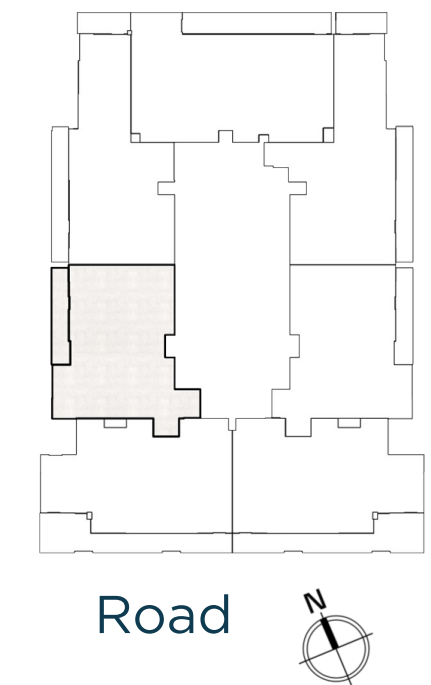

Unit 804 / Eighth floor

BED / BATHS	2 BEDS / 2.5 BATHS
SUITE AREA	94.24 SQM / 1014.4 SQFT
BALCONY AREA	9.05 SQM / 97.4 SQFT
TOTAL AREA	103.29 SQM / 1111.8 SQFT