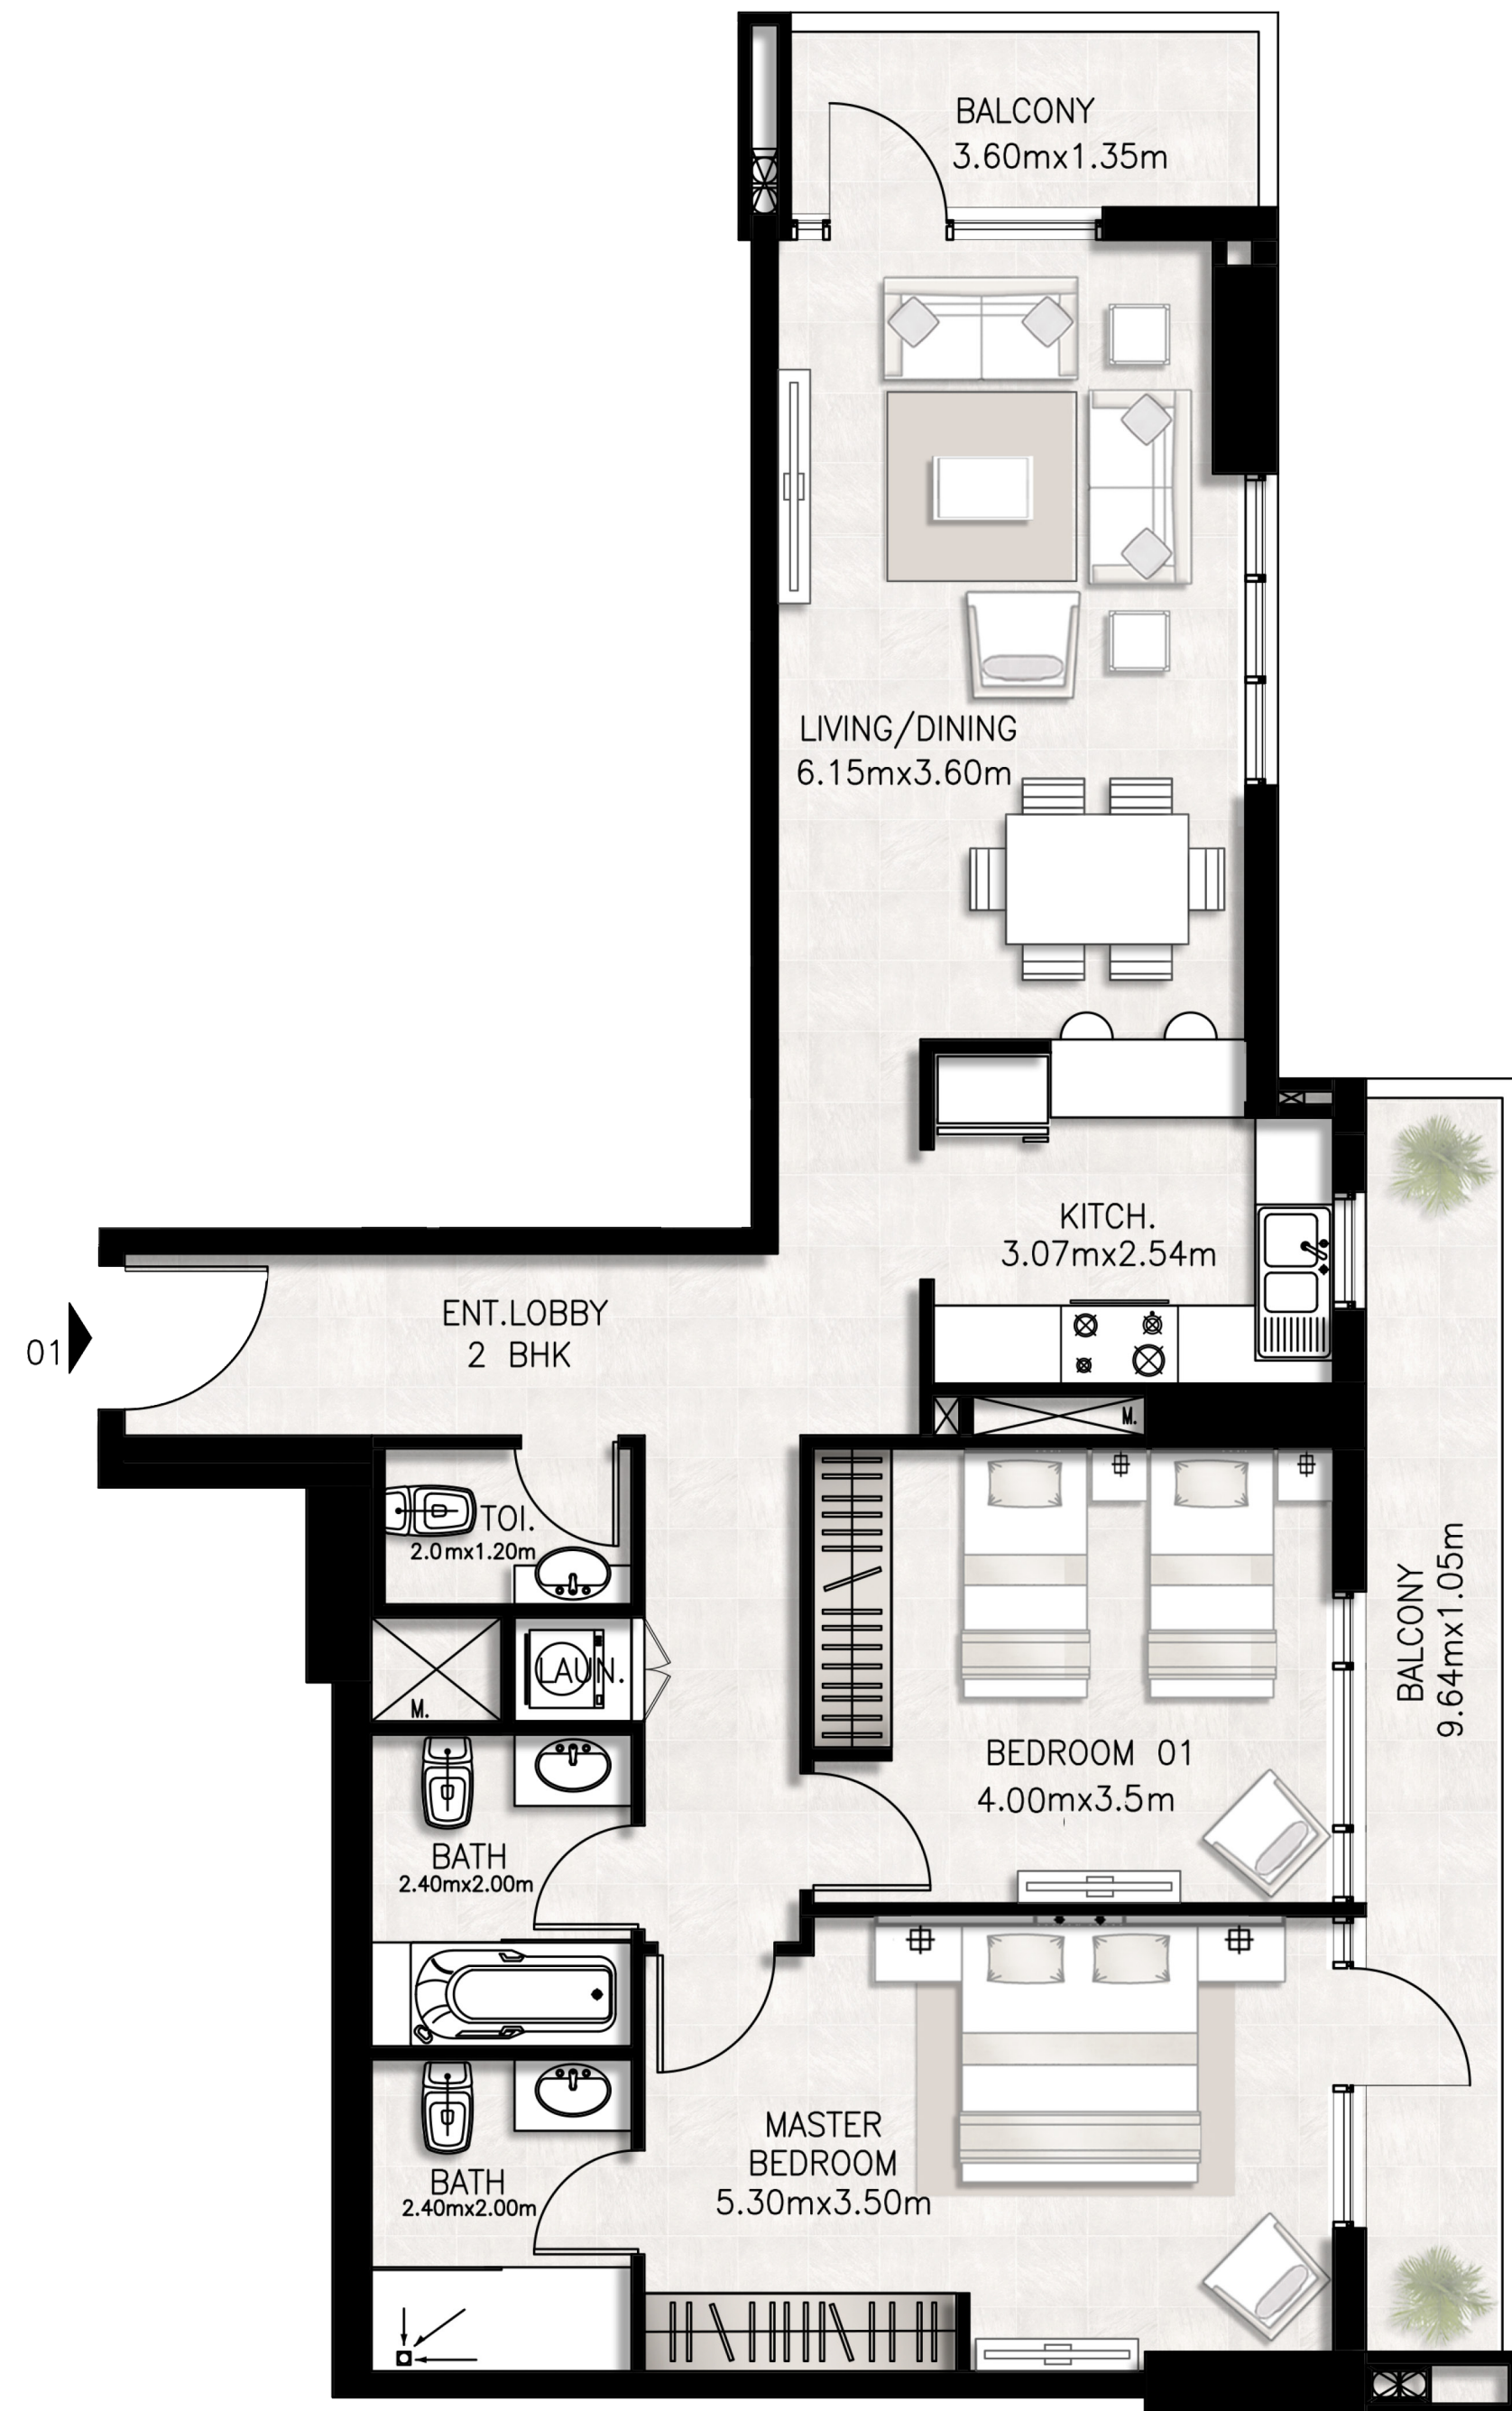

Unit 301 / Third floor

BED / BATHS	2 BEDS / 2.5 BATHS
SUITE AREA	99.26 SQM / 1068.4 SQFT
BALCONY AREA	18.18 SQM / 195.7 SQFT
TOTAL AREA	117.44 SQM / 1264.1 SQFT