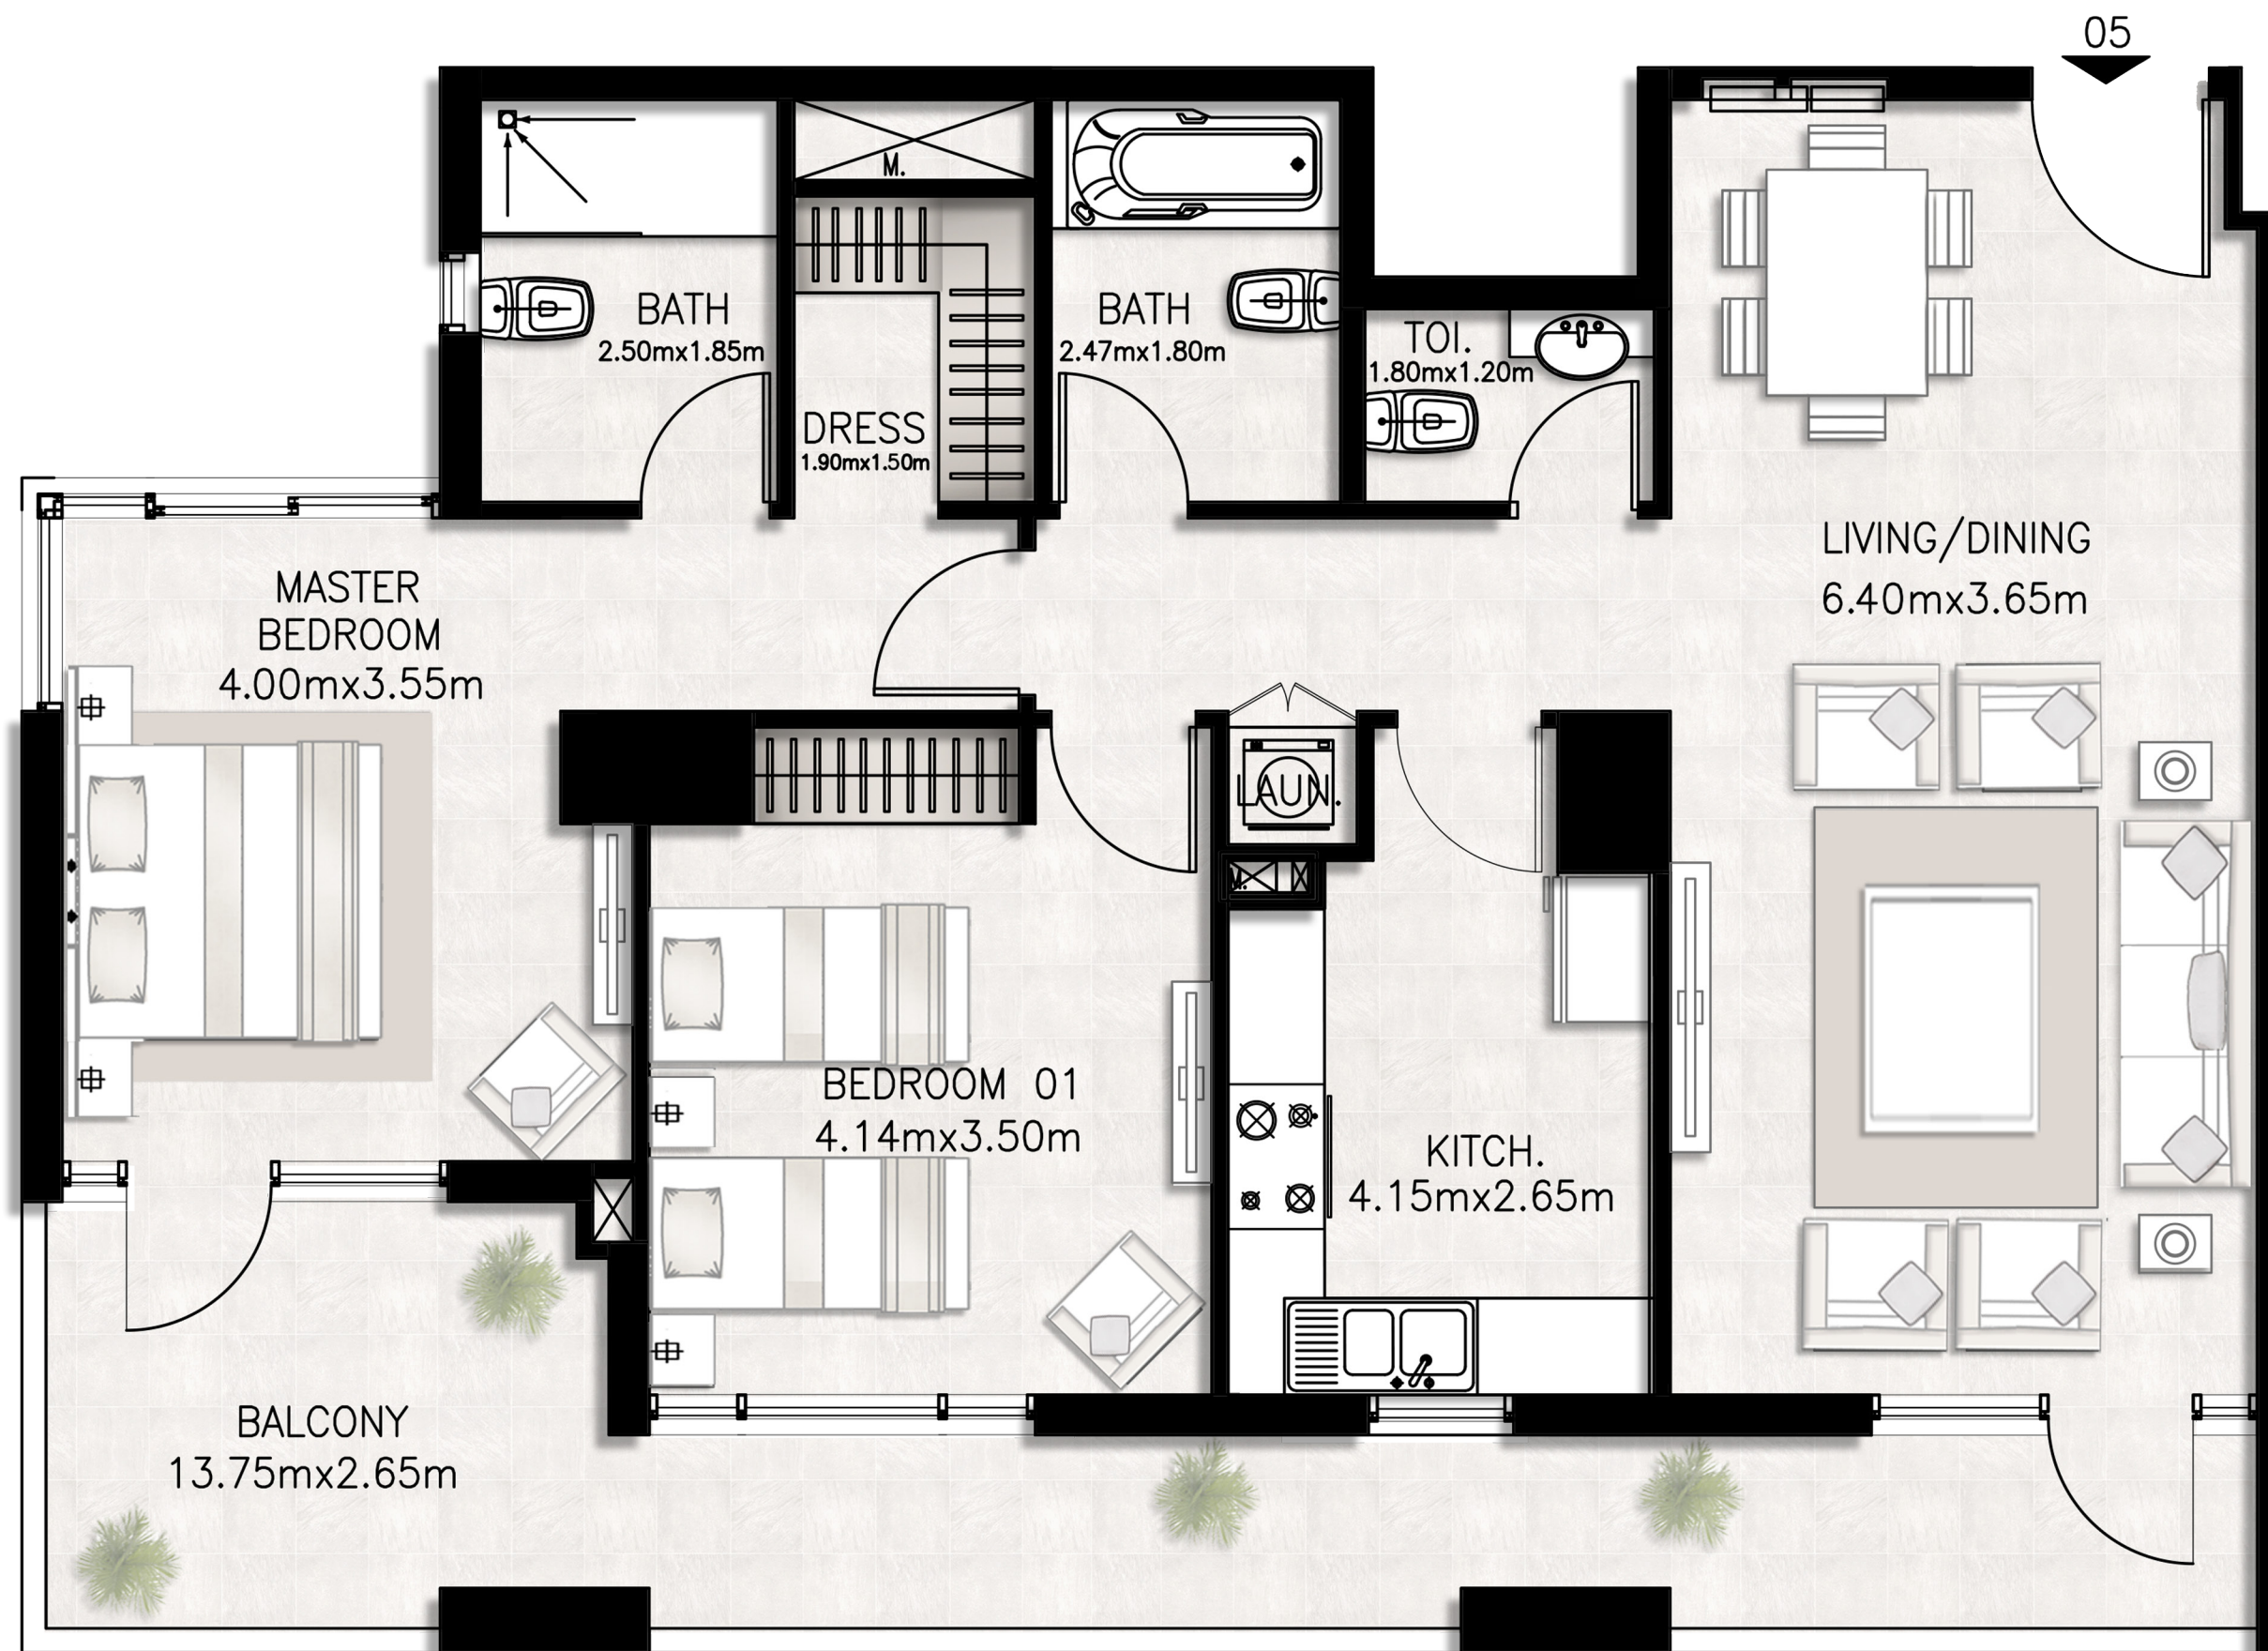

Unit 405 / Fourth floor

BED / BATHS	2 BEDS / 2.5 BATHS
SUITE AREA	98.64 SQM / 1061.8 SQFT
BALCONY AREA	24.67 SQM / 265.5 SQFT
TOTAL AREA	123.31 SQM / 1327.3 SQFT