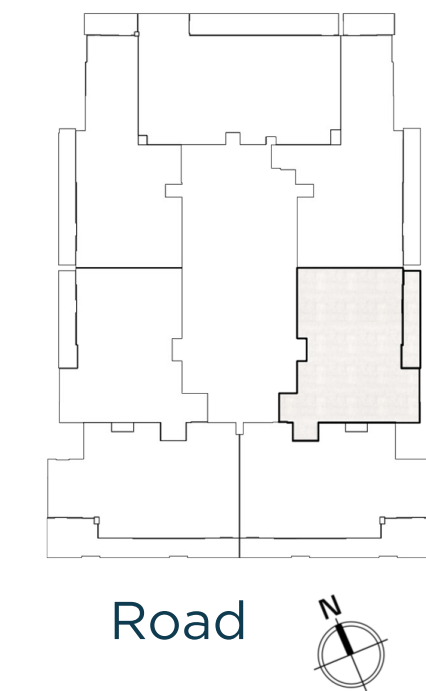

Unit 1006 / Tenth floor

BED / BATHS	2 BEDS / 2.5 BATHS
SUITE AREA	98.70 SQM / 1062.4 SQFT
BALCONY AREA	24.51 SQM / 263.8 SQFT
TOTAL AREA	123.21 SQM / 1326.2 SQFT

Unit 1007 / Tenth floor

BED / BATHS	2 BEDS / 2.5 BATHS
SUITE AREA	93.12 SQM / 1002.3 SQFT
BALCONY AREA	9.04 SQM / 97.3 SQFT
TOTAL AREA	102.16 SQM / 1099.6 SQFT