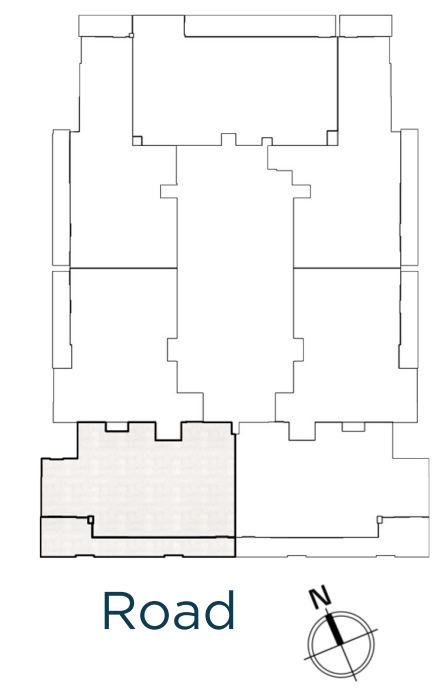

Unit 1804 / Eighteenth floor

BED / BATHS	2 BEDS / 2.5 BATHS
SUITE AREA	94.24 SQM / 1014.4 SQFT
BALCONY AREA	9.05 SQM / 97.4 SQFT
TOTAL AREA	103.29 SQM / 1111.8 SQFT

Unit 1805 / Eighteenth floor

BED / BATHS	2 BEDS / 2.5 BATHS
SUITE AREA	98.64 SQM / 1061.8 SQFT
BALCONY AREA	24.67 SQM / 265.5 SQFT
TOTAL AREA	123.31 SQM / 1327.3 SQFT