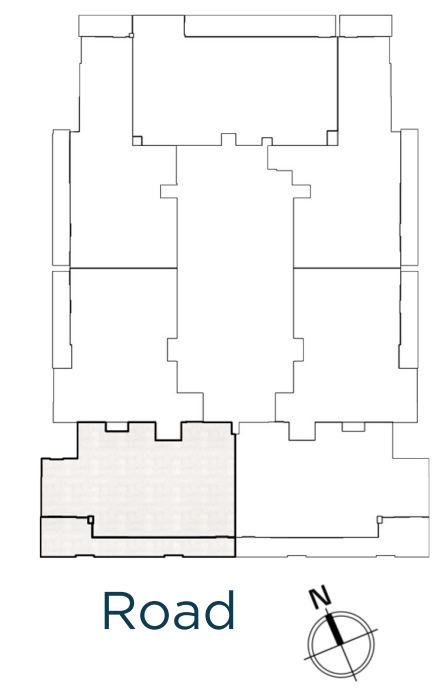

Unit 1404 / Fourteenth floor

BED / BATHS	2 BEDS / 2.5 BATHS
SUITE AREA	94.24 SQM / 1014.4 SQFT
BALCONY AREA	9.05 SQM / 97.4 SQFT
TOTAL AREA	103.29 SQM / 1111.8 SQFT

Unit 1405 / Fourteenth floor

BED / BATHS	2 BEDS / 2.5 BATHS
SUITE AREA	98.64 SQM / 1061.8 SQFT
BALCONY AREA	24.67 SQM / 265.5 SQFT
TOTAL AREA	123.31 SQM / 1327.3 SQFT