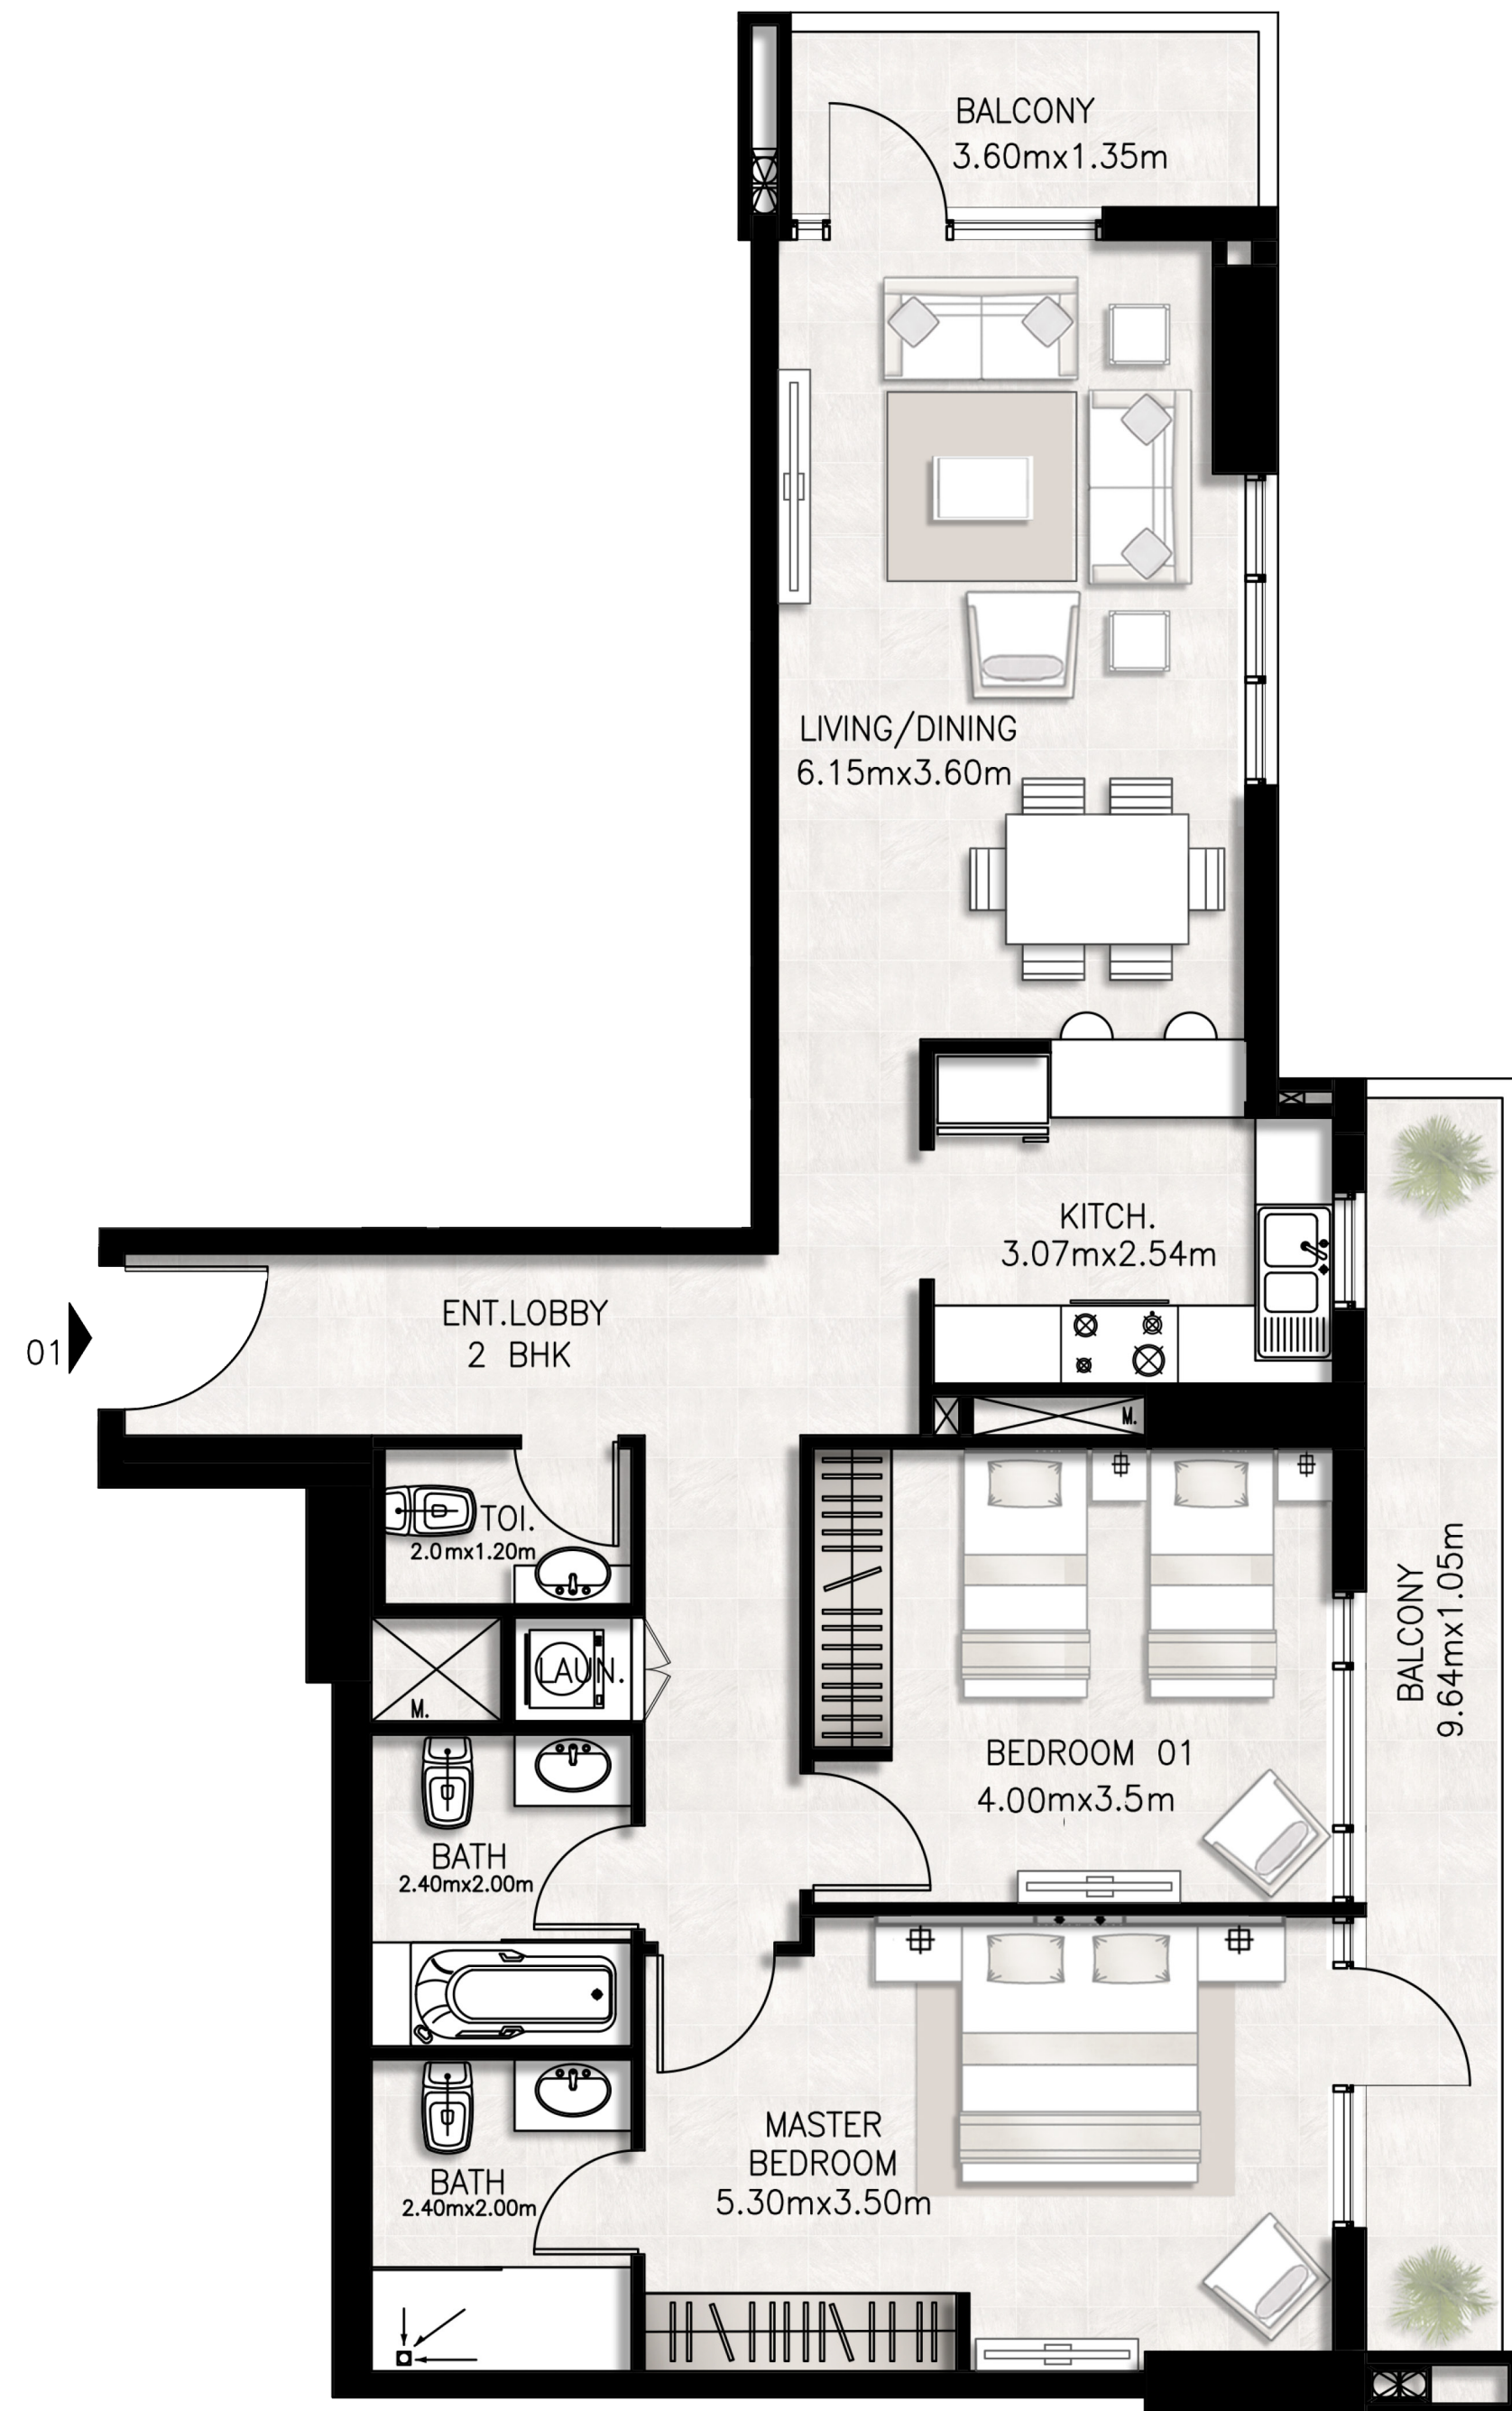

Twelfth Floor

Unit layouts

Unit 1201 / Twelfth floor

BED / BATHS	2 BEDS / 2.5 BATHS
SUITE AREA	99.26 SQM / 1068.4 SQFT
BALCONY AREA	18.18 SQM / 195.7 SQFT
TOTAL AREA	117.44 SQM / 1264.1 SQFT

Unit 1202 / Twelfth floor