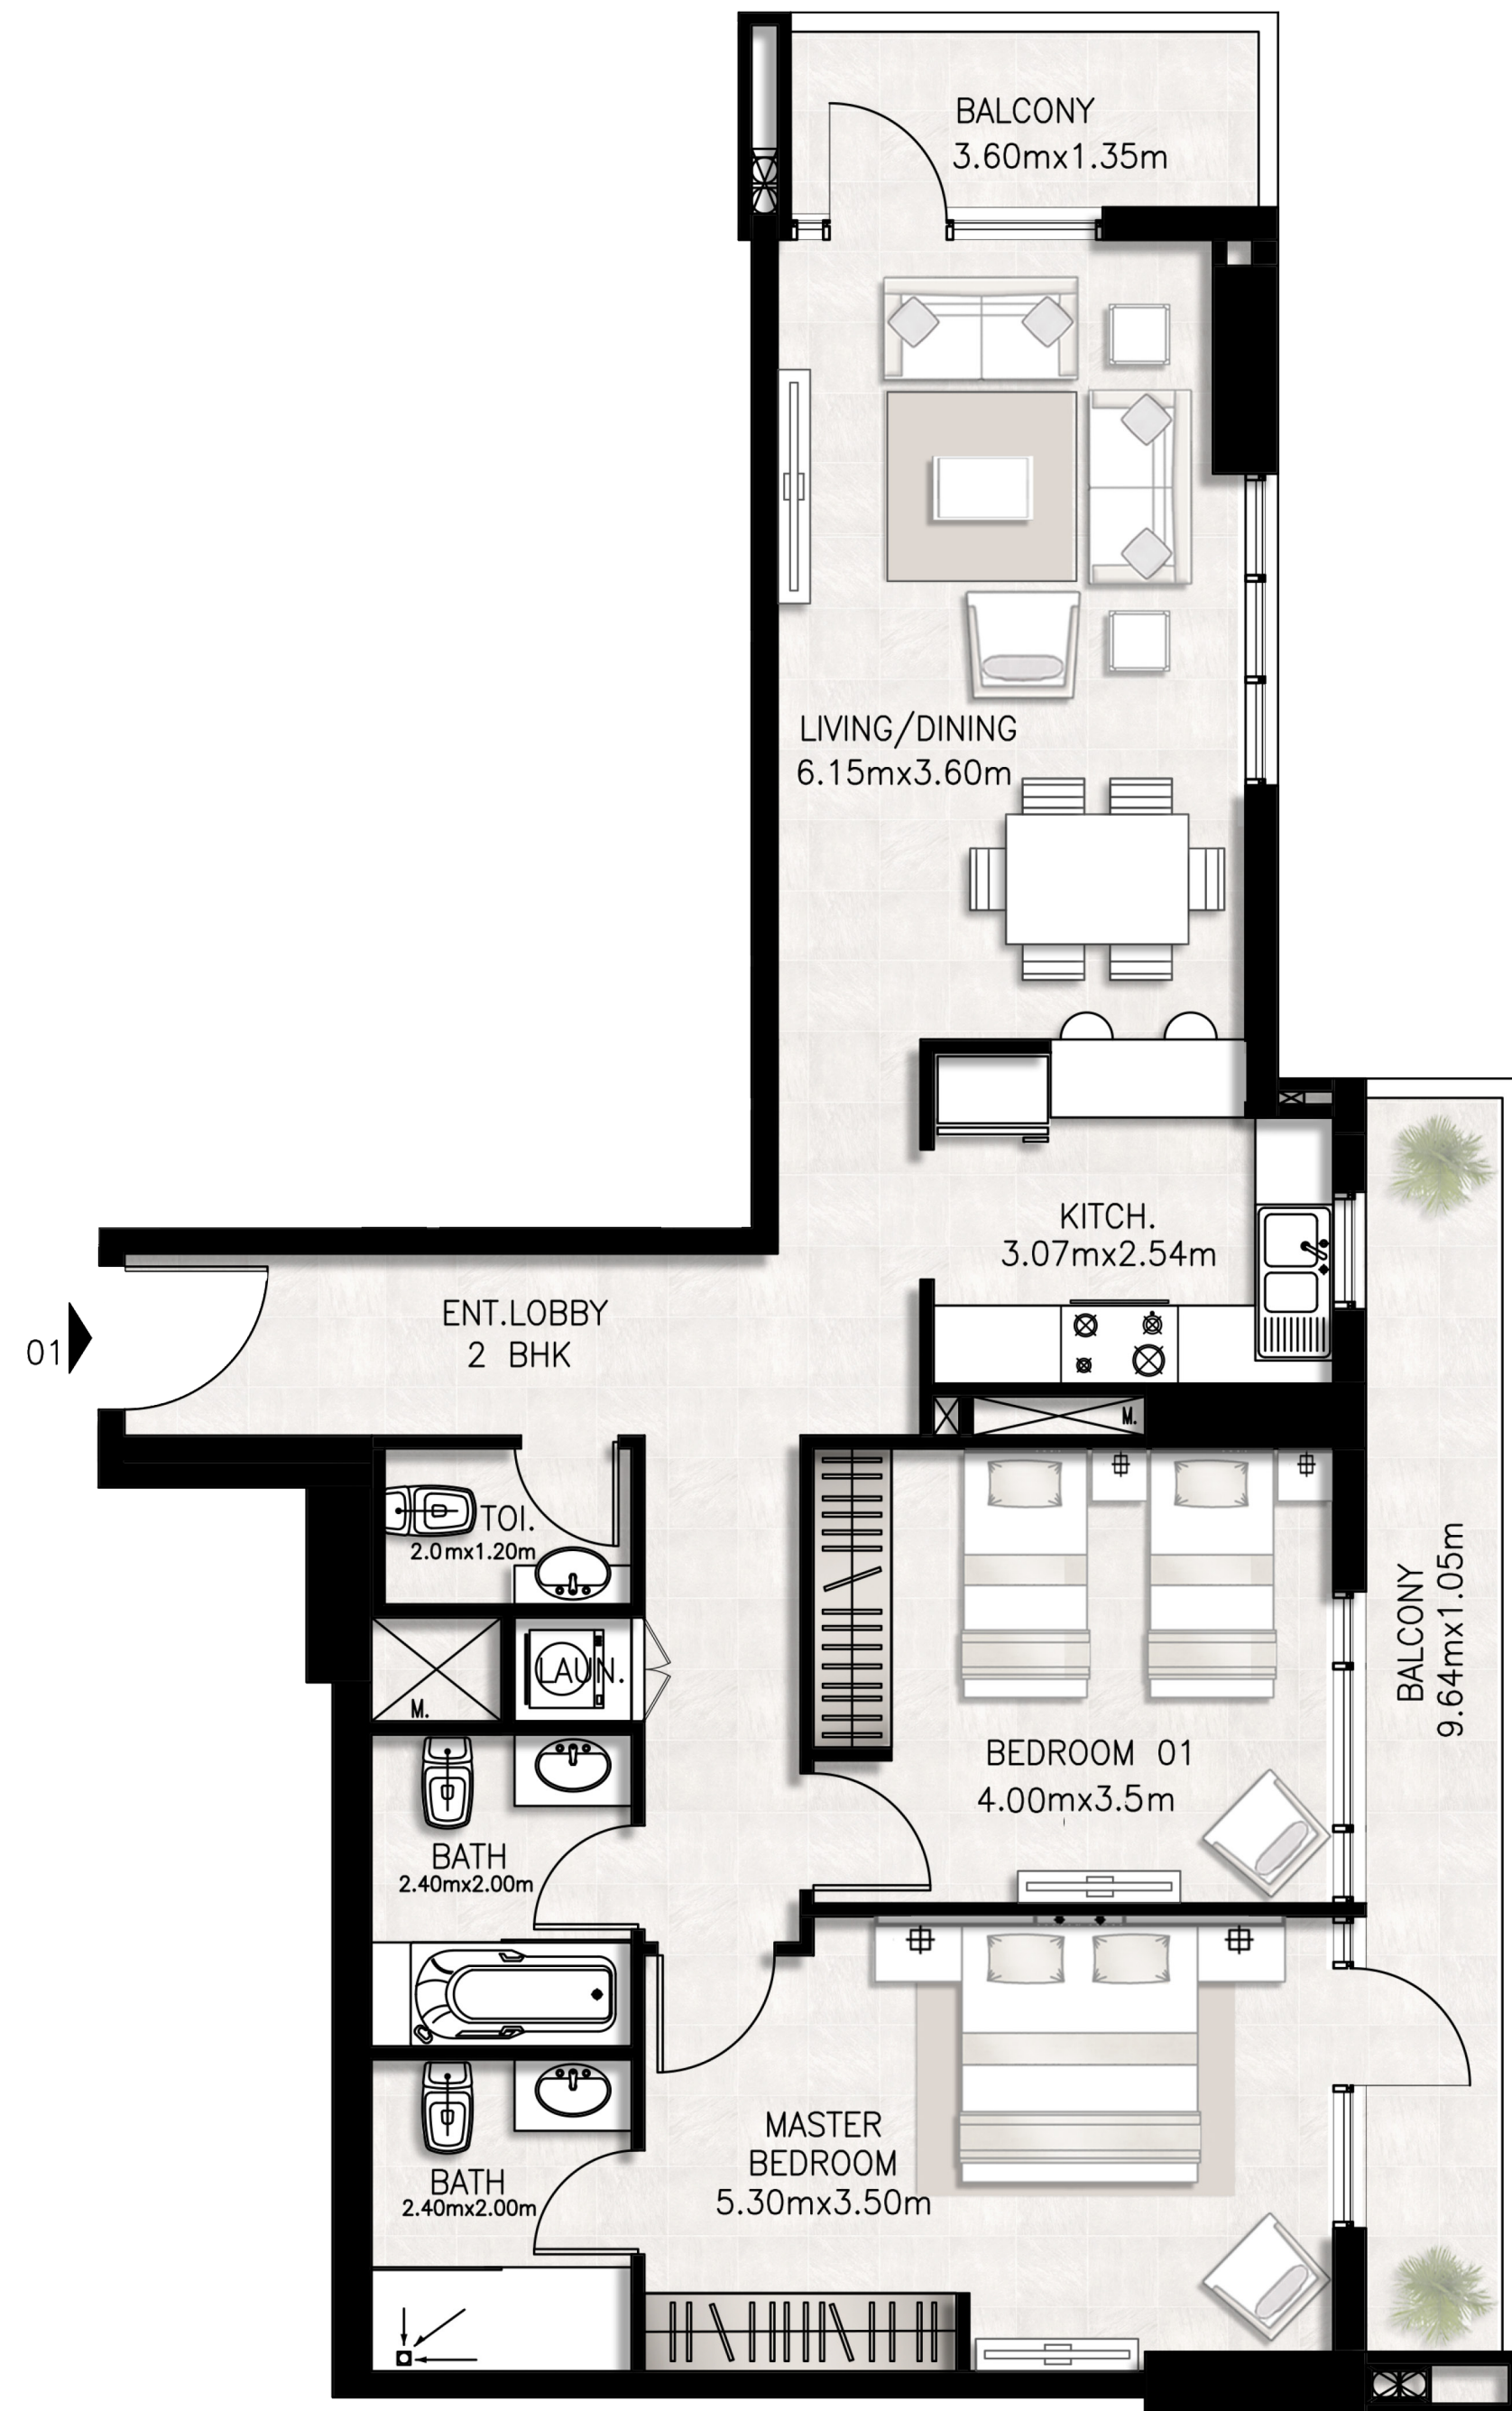

Road 

Tenth Floor

Unit layouts

Unit 1001 / Tenth floor

BED / BATHS	2 BEDS / 2.5 BATHS
SUITE AREA	99.26 SQM / 1068.4 SQFT
BALCONY AREA	18.18 SQM / 195.7 SQFT
TOTAL AREA	117.44 SQM / 1264.1 SQFT

Unit 1002 / Tenth floor