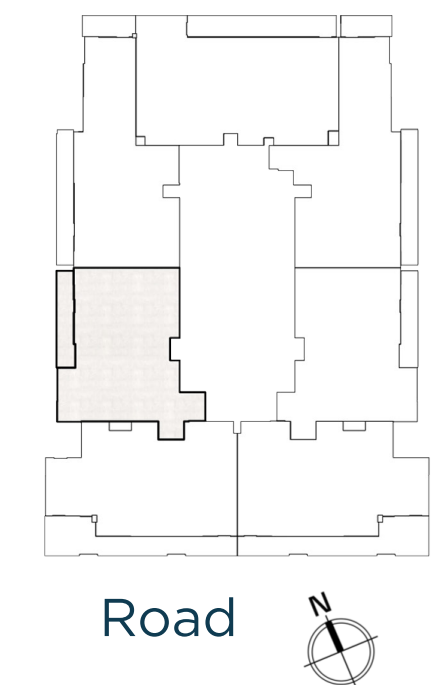

Unit 704 / Seventh floor

BED / BATHS	2 BEDS / 2.5 BATHS
SUITE AREA	94.24 SQM / 1014.4 SQFT
BALCONY AREA	9.05 SQM / 97.4 SQFT
TOTAL AREA	103.29 SQM / 1111.8 SQFT