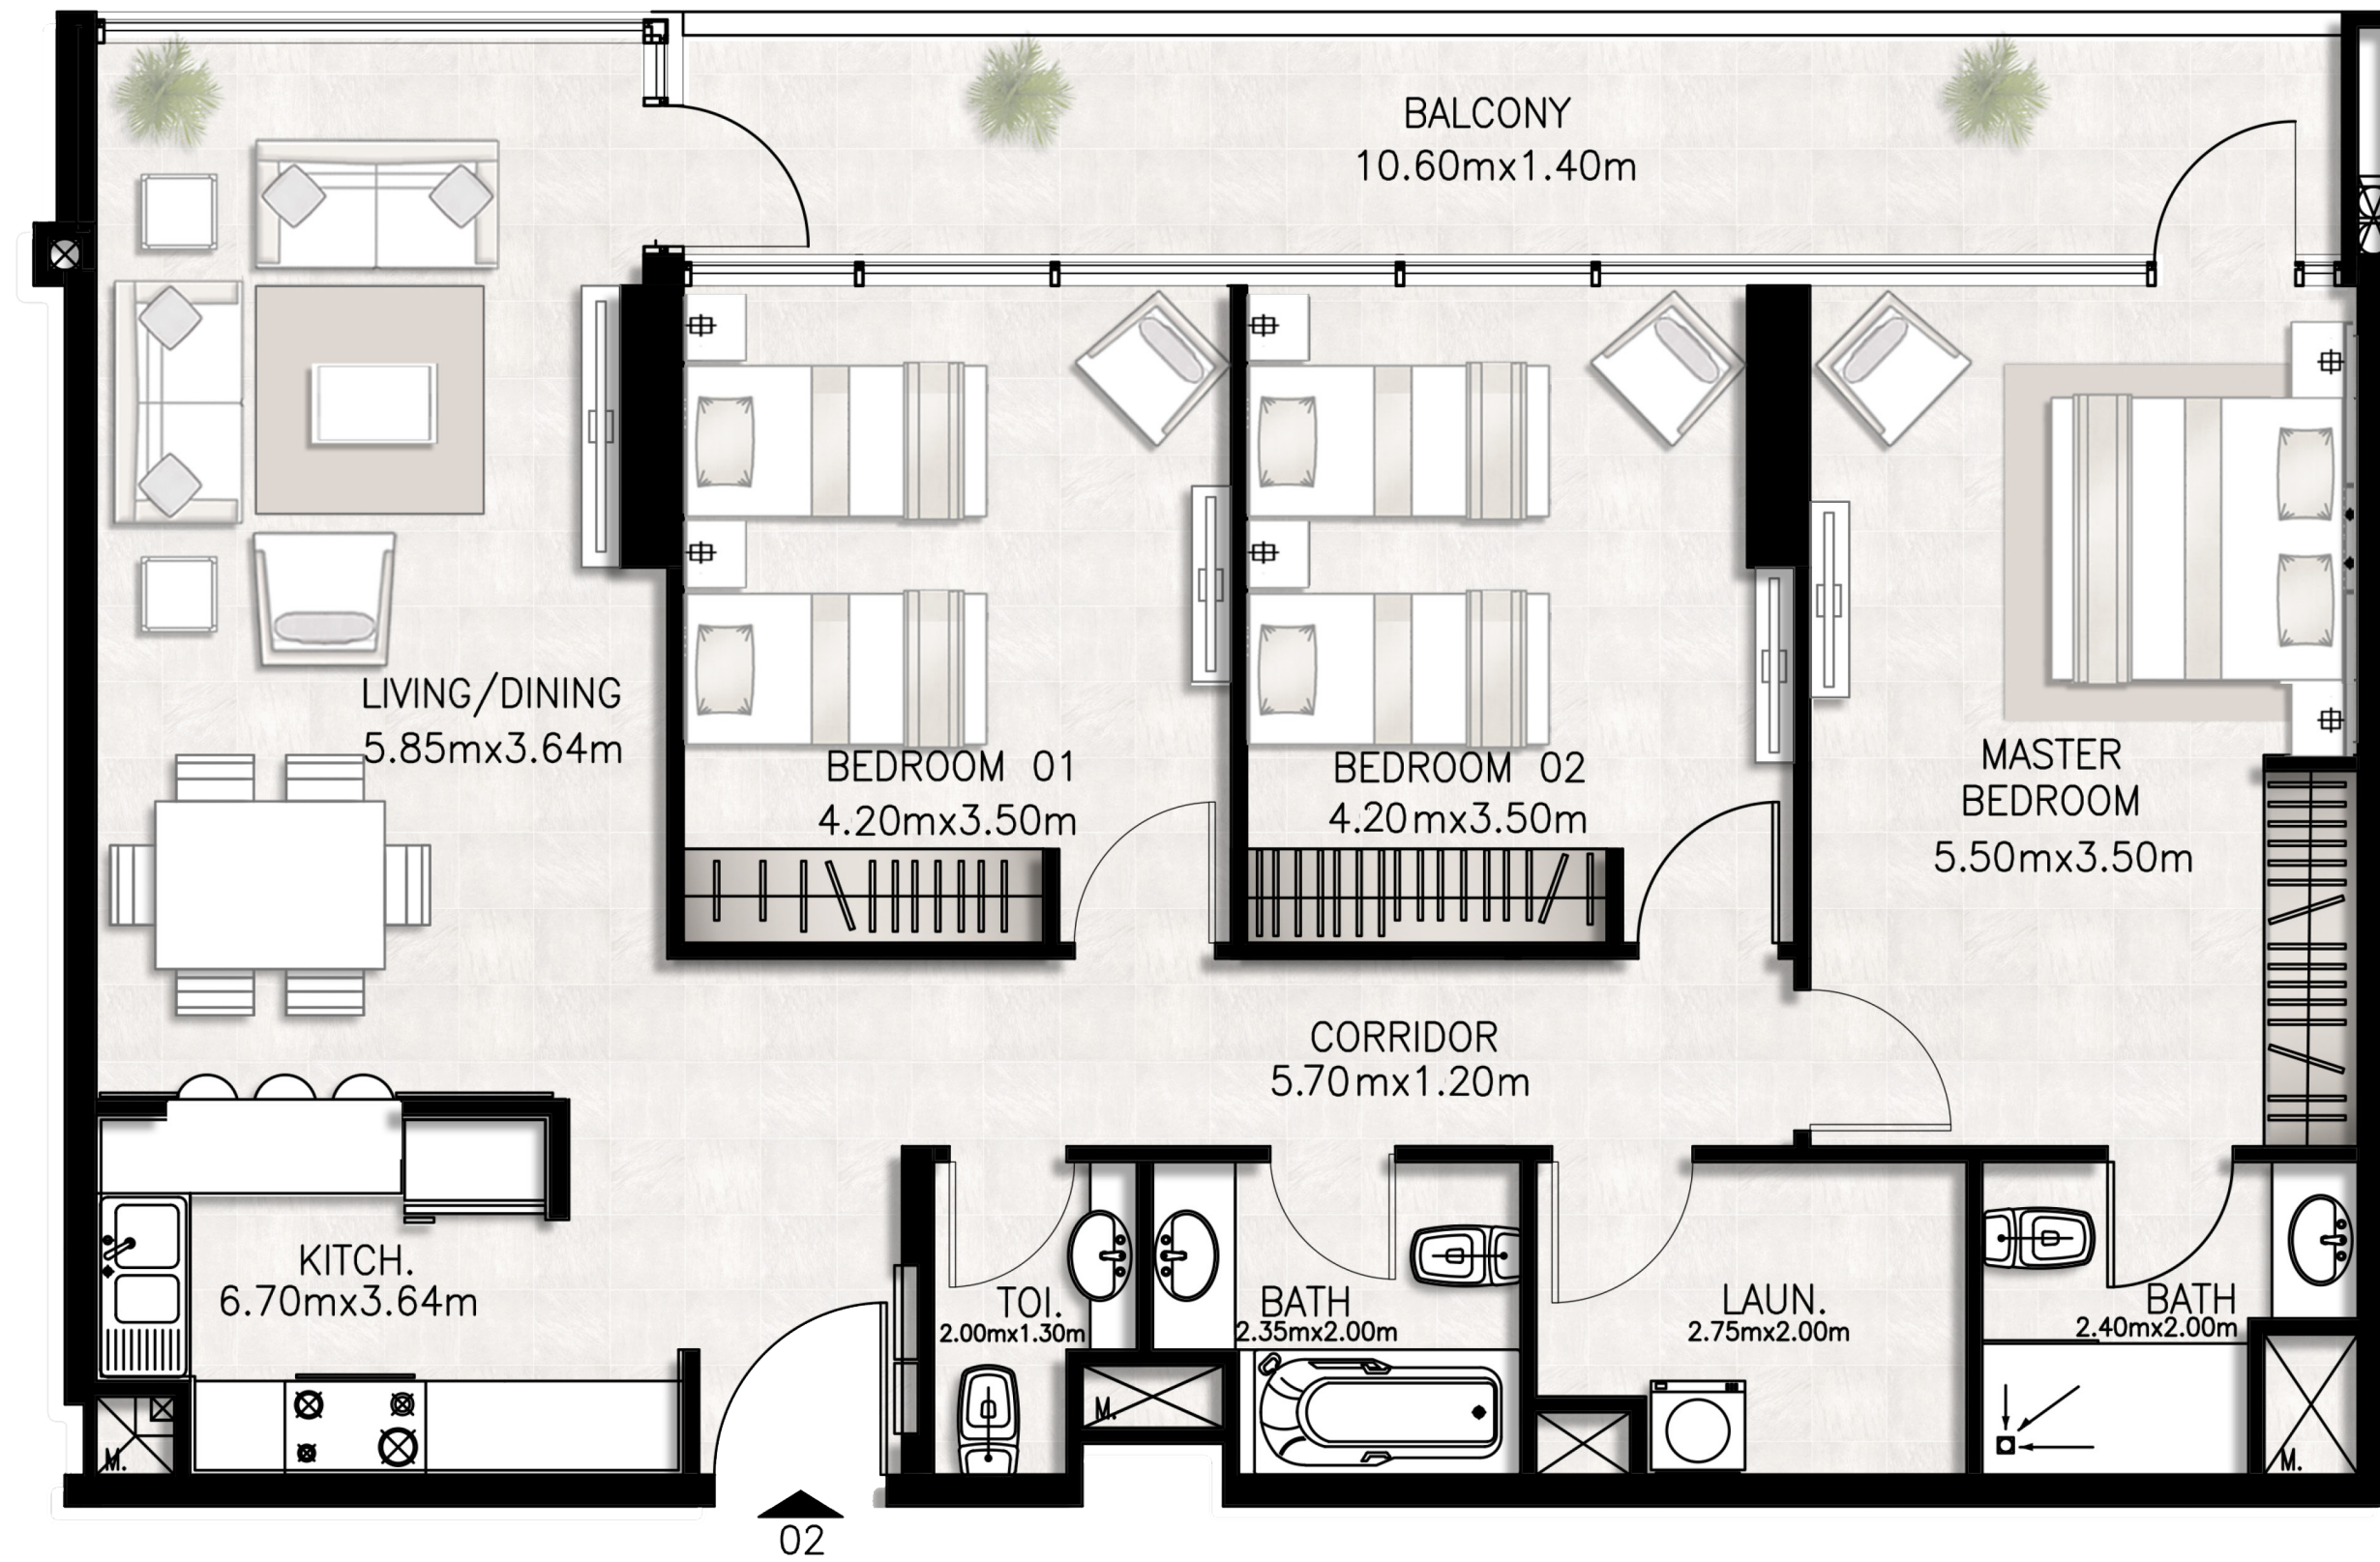

Twelfth Floor

Unit layouts

Unit 1201 / Twelfth floor

BED / BATHS	2 BEDS / 2.5 BATHS
SUITE AREA	99.26 SQM / 1068.4 SQFT
BALCONY AREA	18.18 SQM / 195.7 SQFT
TOTAL AREA	117.44 SQM / 1264.1 SQFT

Unit 1202 / Twelfth floor