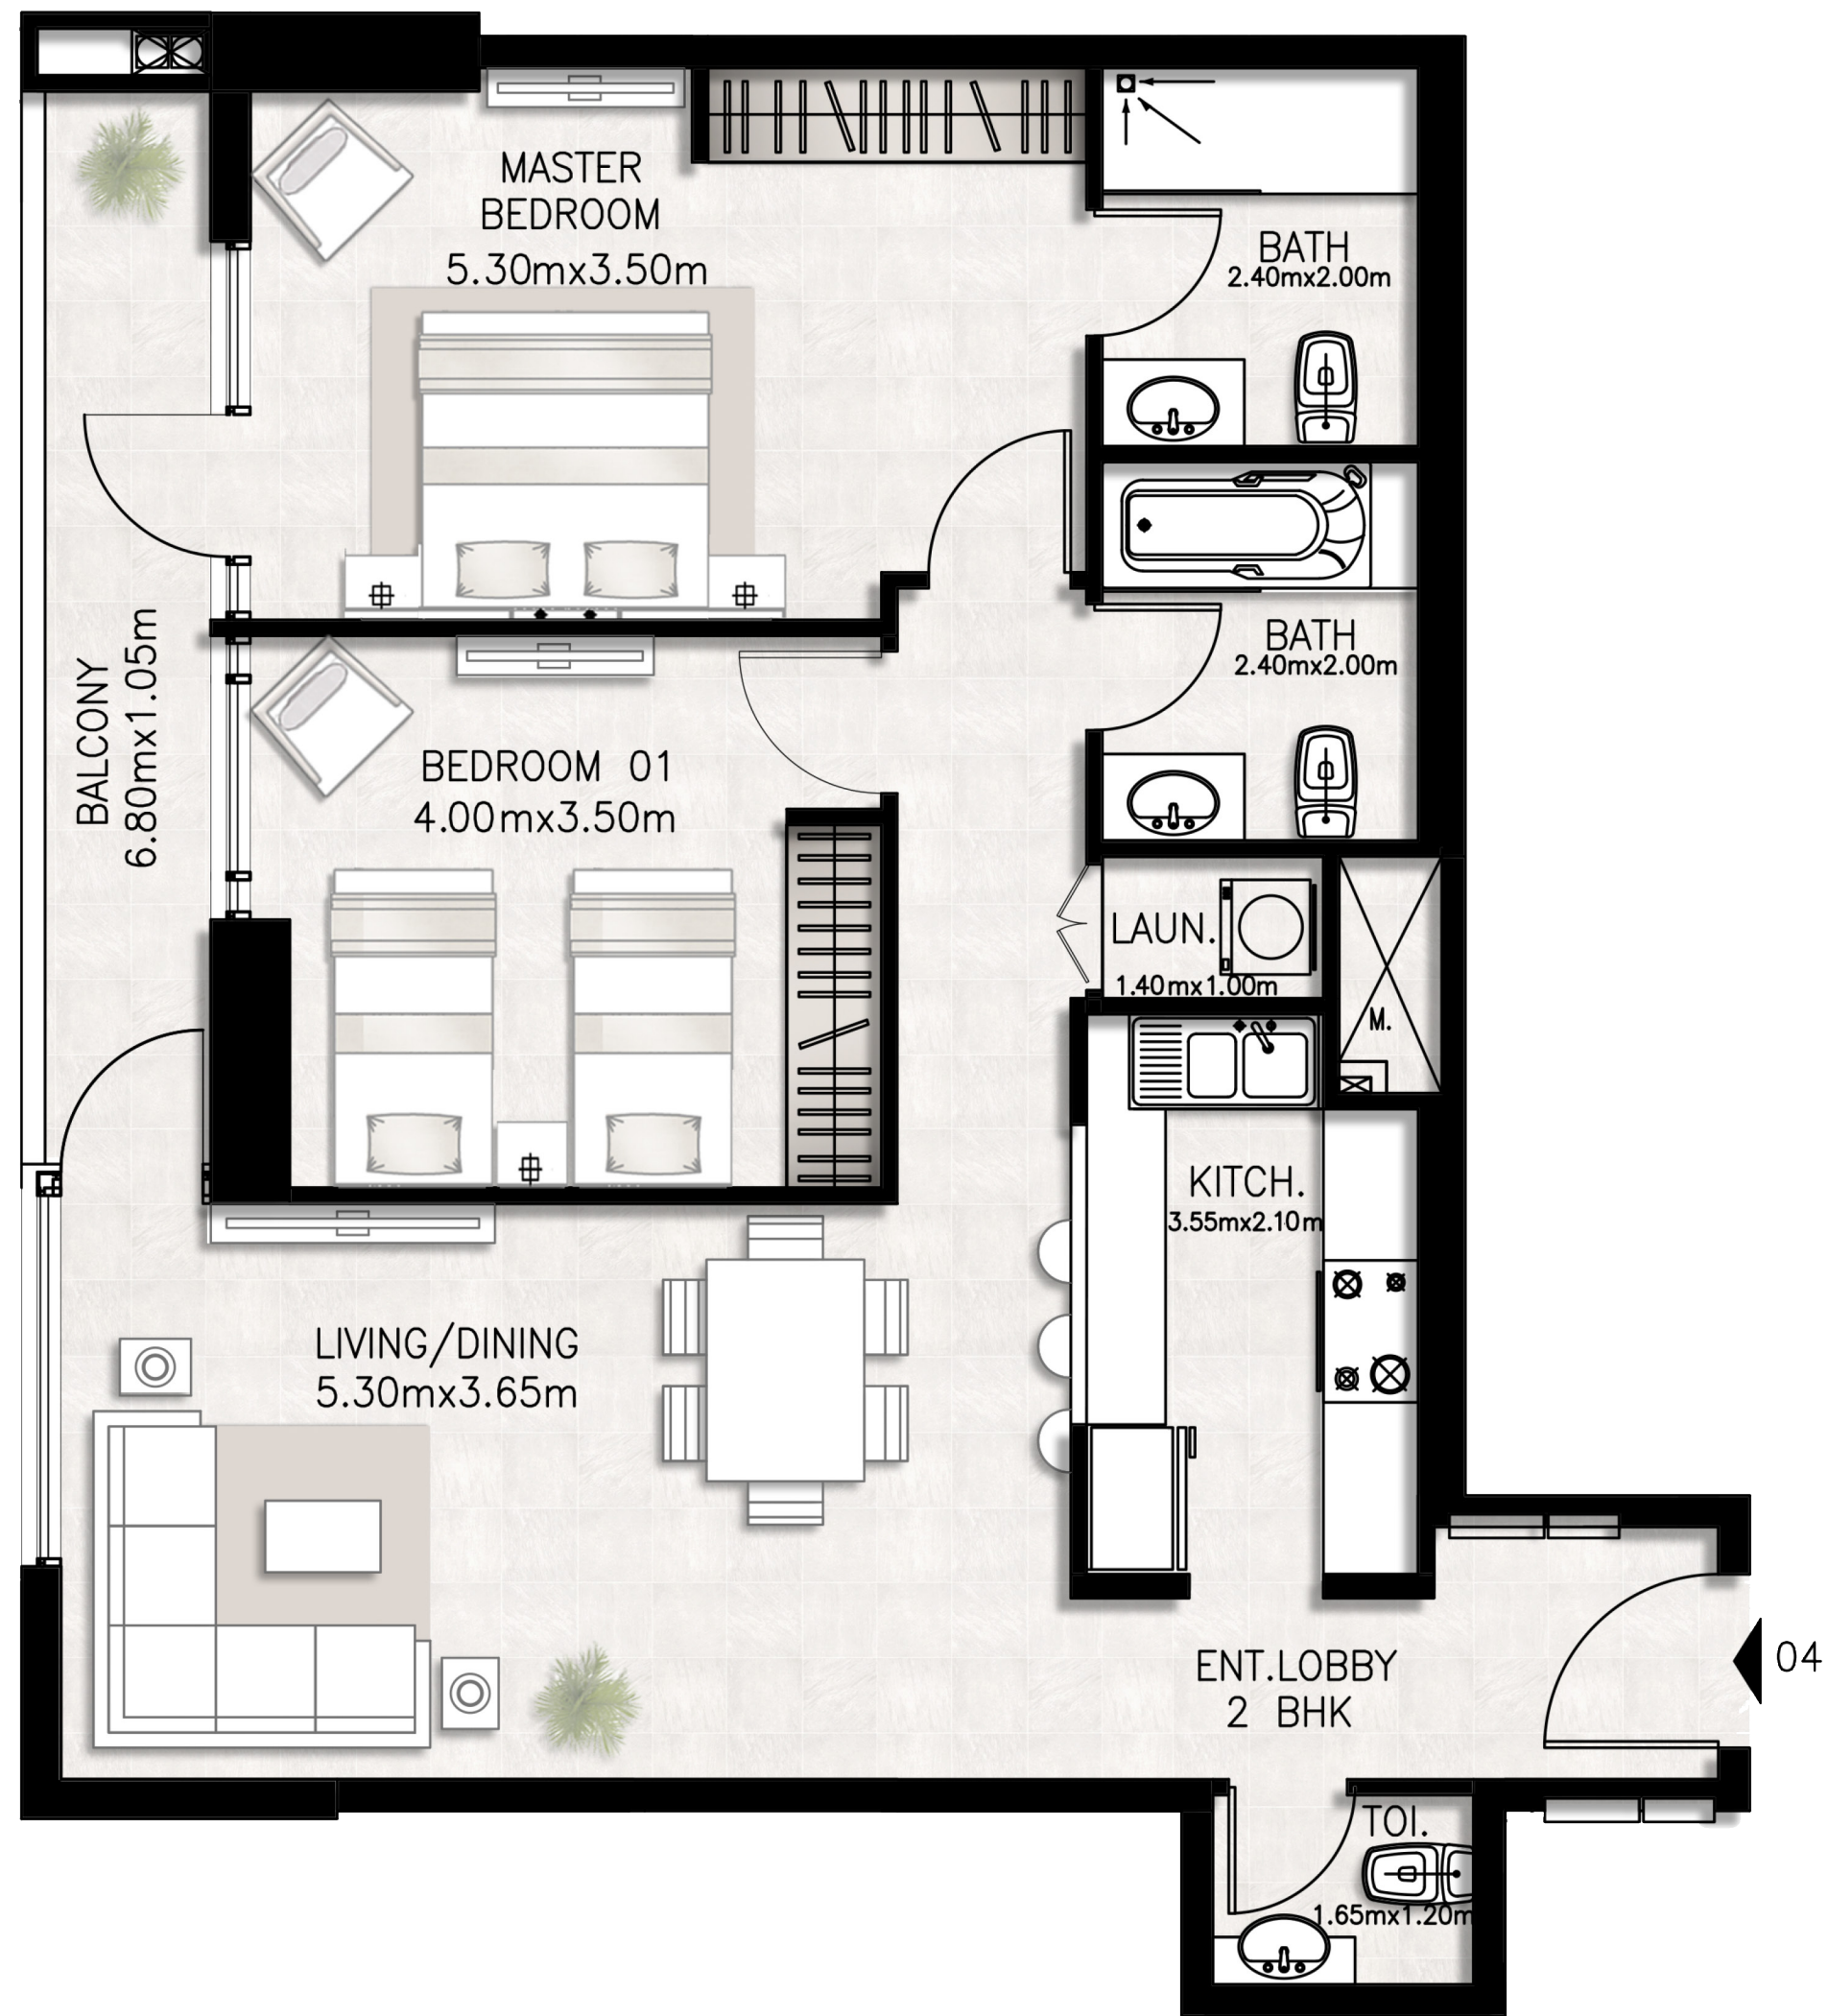

BED / BATHS	3 BEDS / 2.5 BATHS
SUITE AREA	117.61 SQM / 1265.9 SQFT
BALCONY AREA	17.01 SQM / 183.1 SQFT
TOTAL AREA	134.62 SQM / 1449.0 SQFT

Unit 1203 / Twelfth floor

BED / BATHS	2 BEDS / 2.5 BATHS
SUITE AREA	95.82 SQM / 1031.4 SQFT
BALCONY AREA	18.29 SQM / 196.9 SQFT
TOTAL AREA	114.11 SQM / 1228.3 SQFT