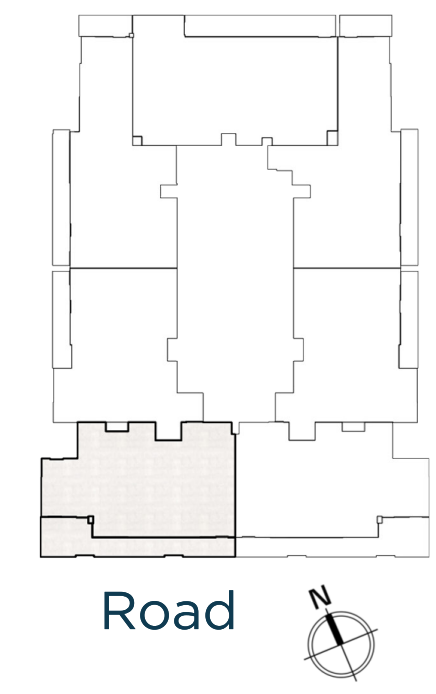

Unit 1304 / Thirteenth floor

BED / BATHS	2 BEDS / 2.5 BATHS
SUITE AREA	94.24 SQM / 1014.4 SQFT
BALCONY AREA	9.05 SQM / 97.4 SQFT
TOTAL AREA	103.29 SQM / 1111.8 SQFT

Unit 1305 / Thirteenth floor

BED / BATHS	2 BEDS / 2.5 BATHS
SUITE AREA	98.64 SQM / 1061.8 SQFT
BALCONY AREA	24.67 SQM / 265.5 SQFT
TOTAL AREA	123.31 SQM / 1327.3 SQFT