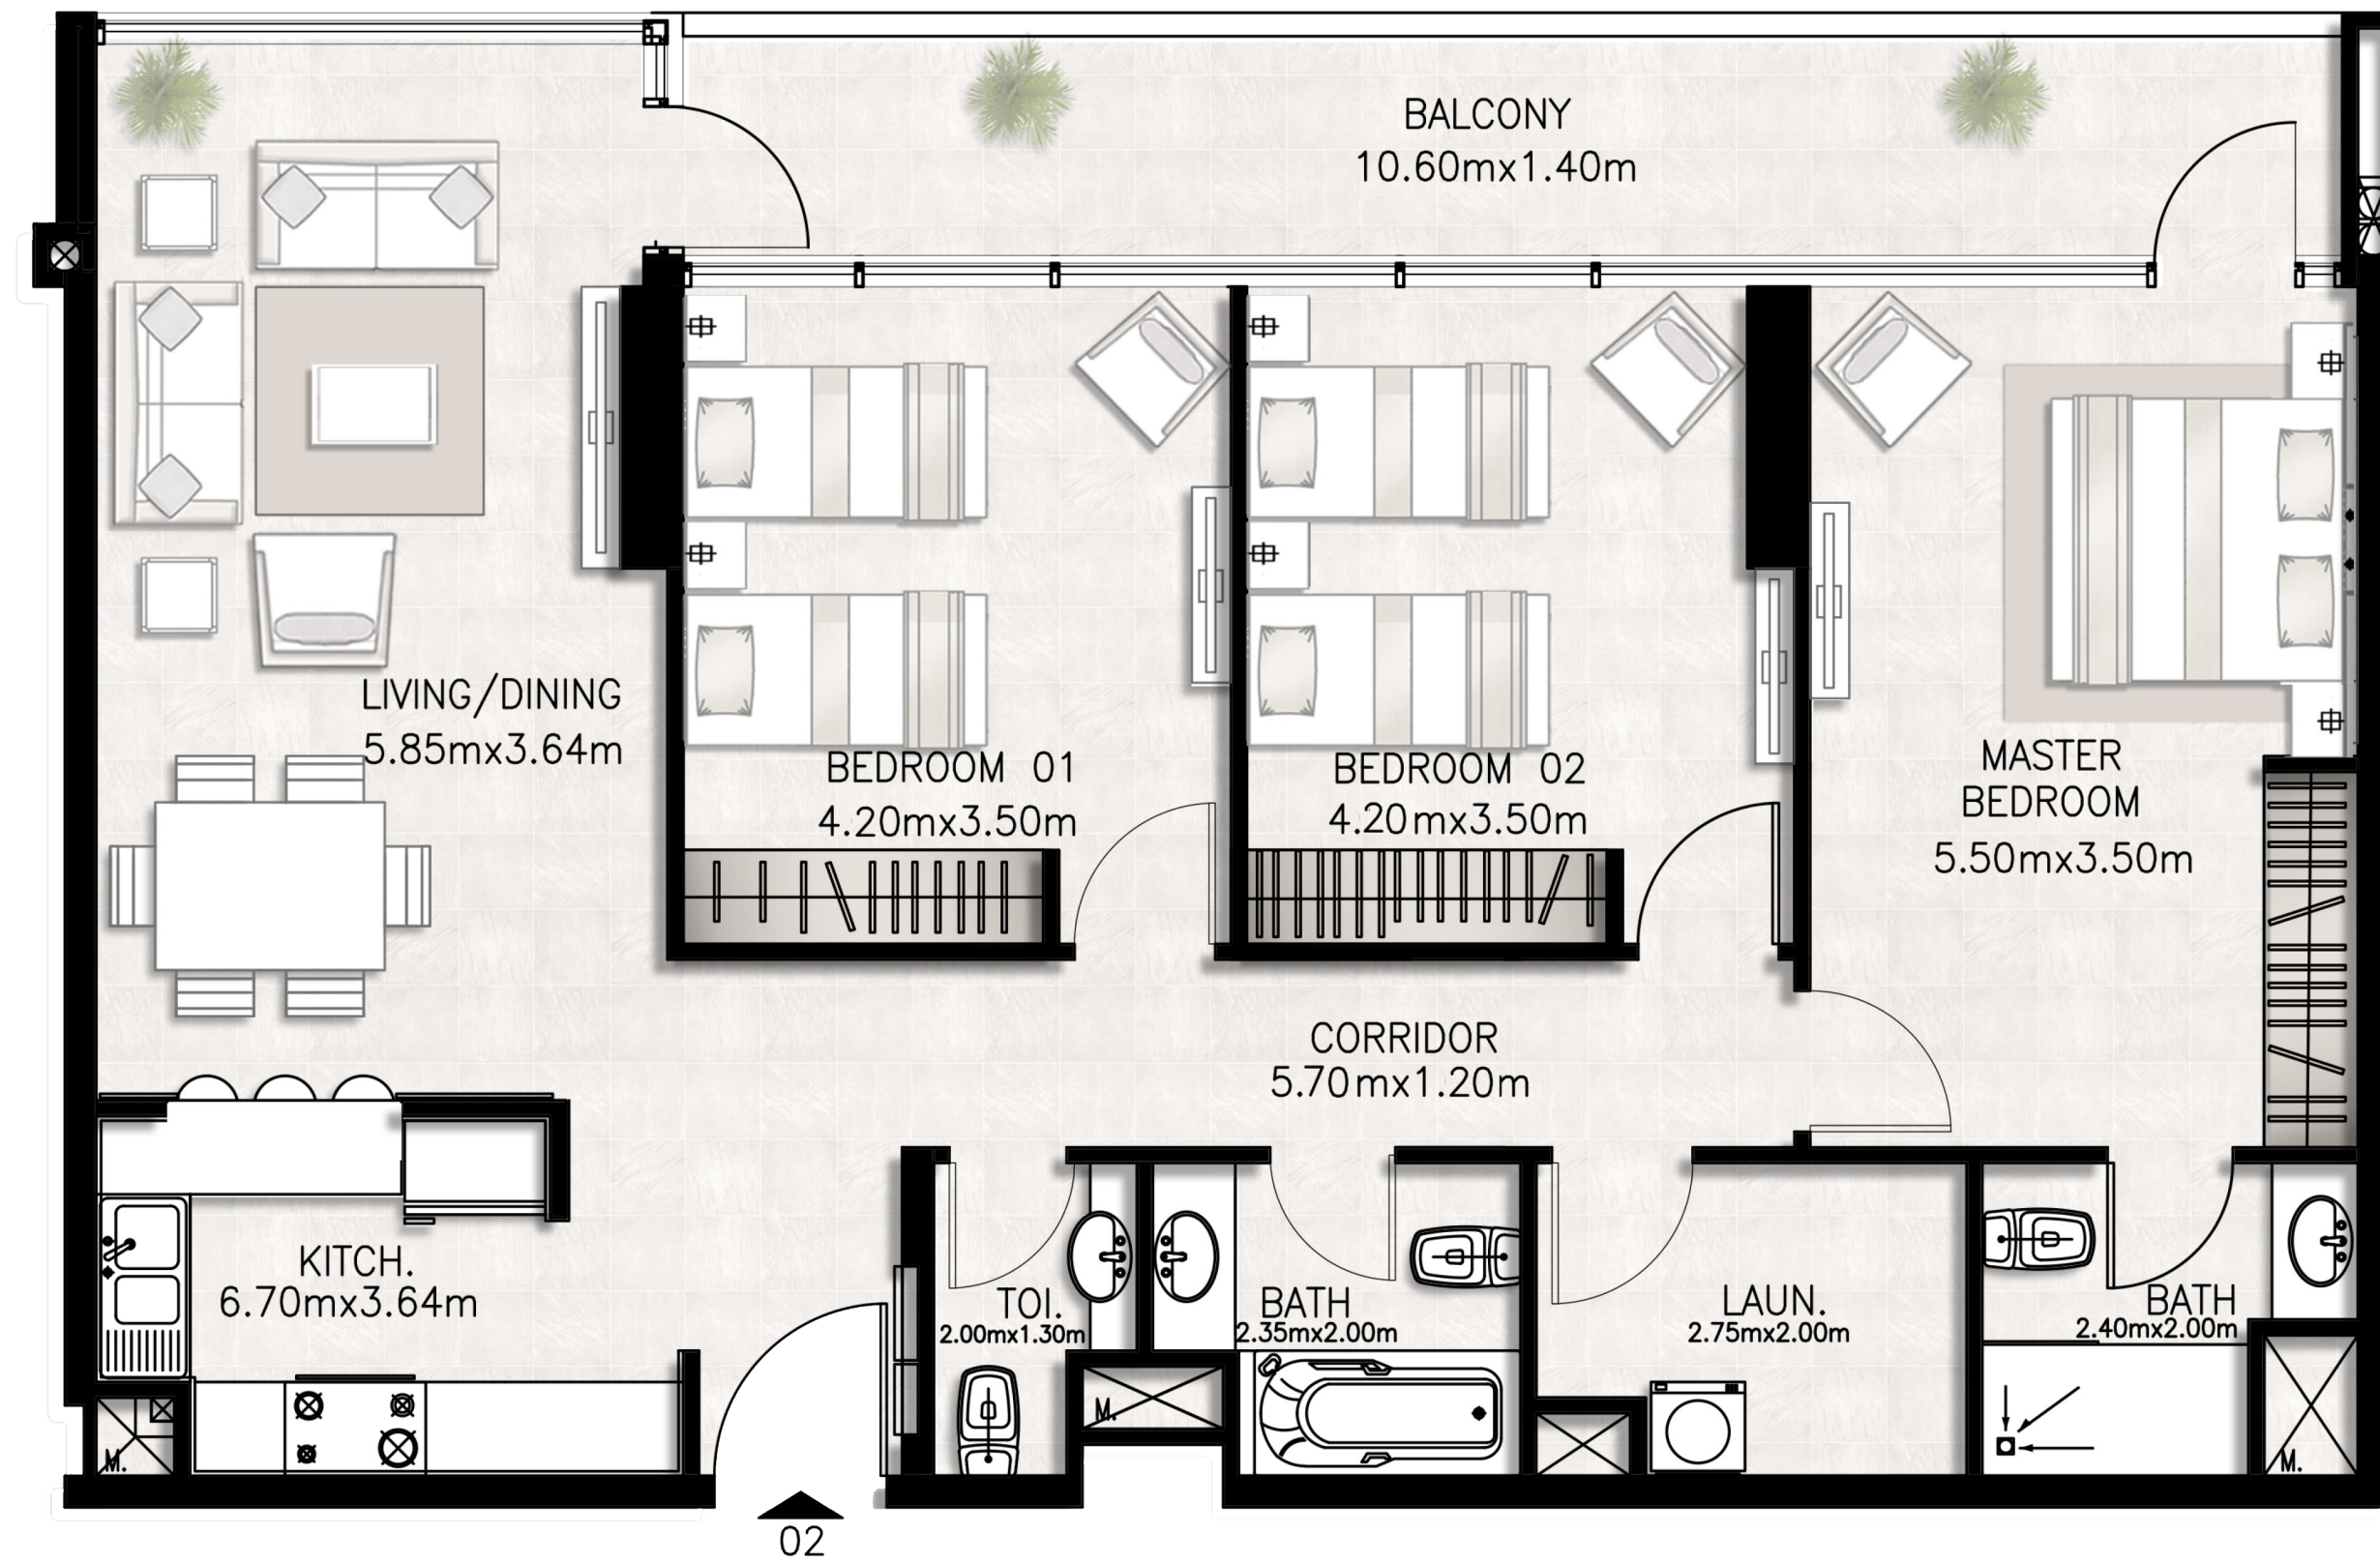

Eleventh Floor

Unit layouts

Unit 1101 / Eleventh floor

BED / BATHS	2 BEDS / 2.5 BATHS
SUITE AREA	99.26 SQM / 1068.4 SQFT
BALCONY AREA	18.18 SQM / 195.7 SQFT
TOTAL AREA	117.44 SQM / 1264.1 SQFT

Unit 1102 / Eleventh floor