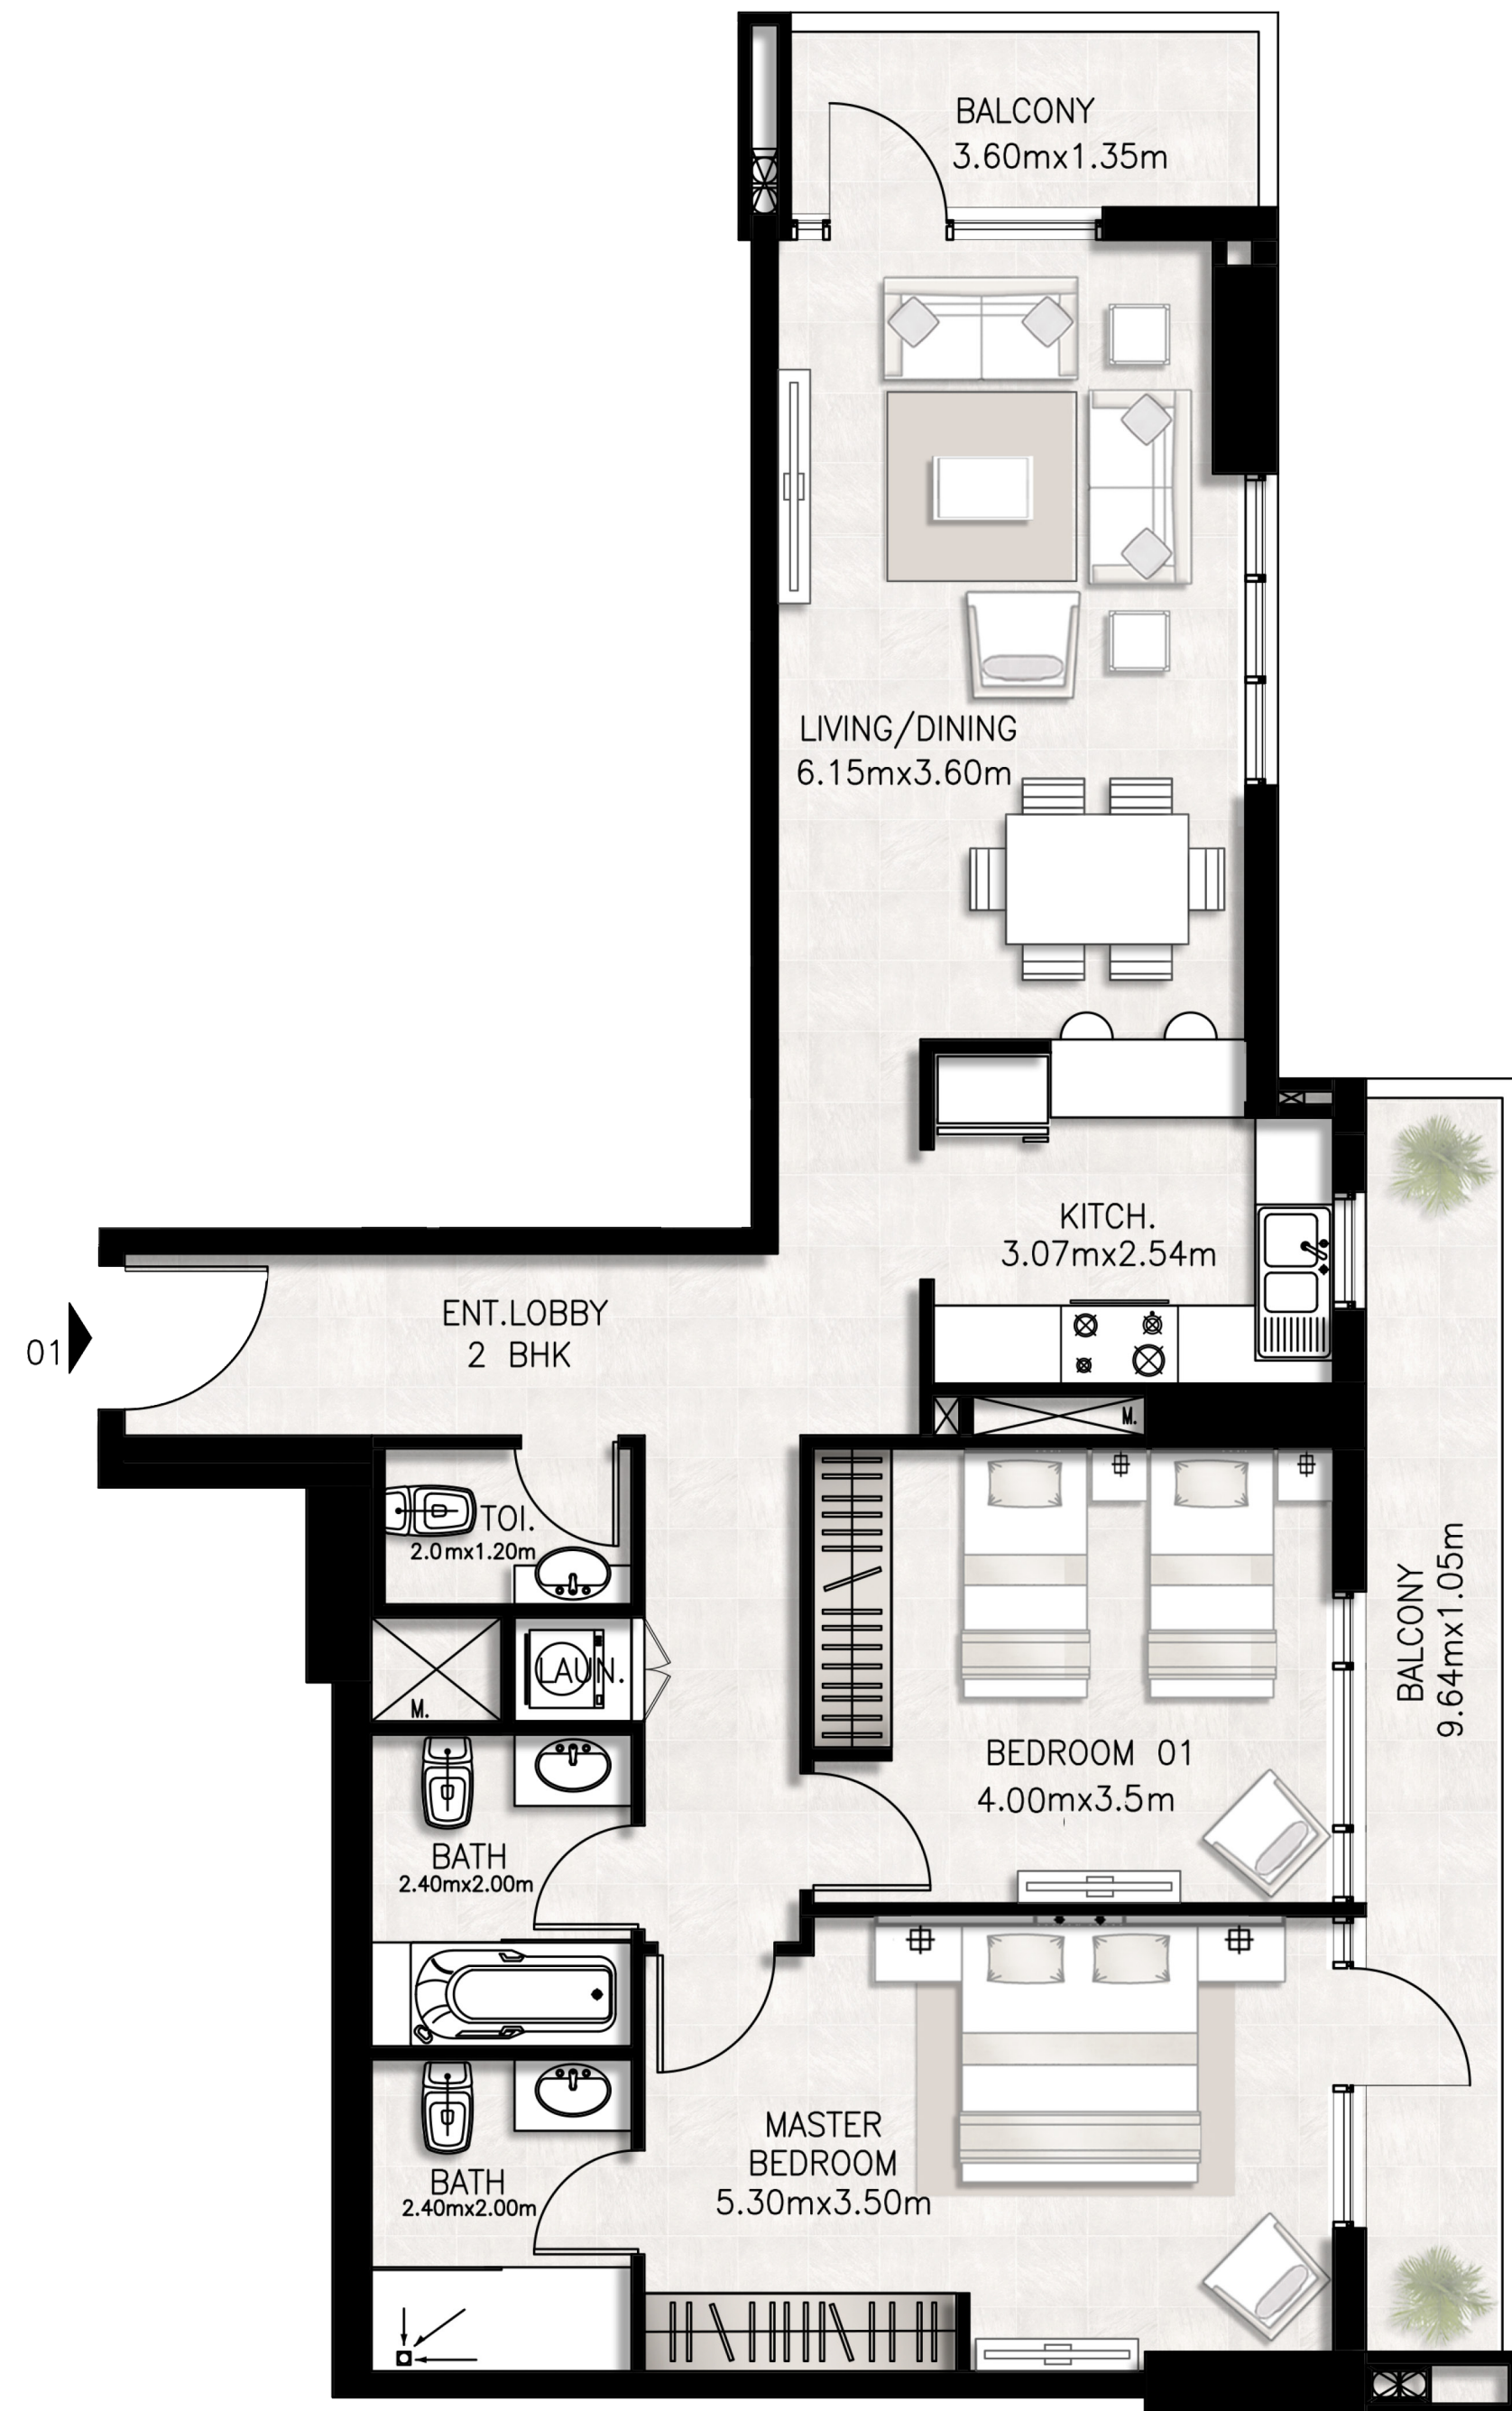

Unit 1501 / Fifteenth floor

BED / BATHS	2 BEDS / 2.5 BATHS
SUITE AREA	99.26 SQM / 1068.4 SQFT
BALCONY AREA	18.18 SQM / 195.7 SQFT
TOTAL AREA	117.44 SQM / 1264.1 SQFT