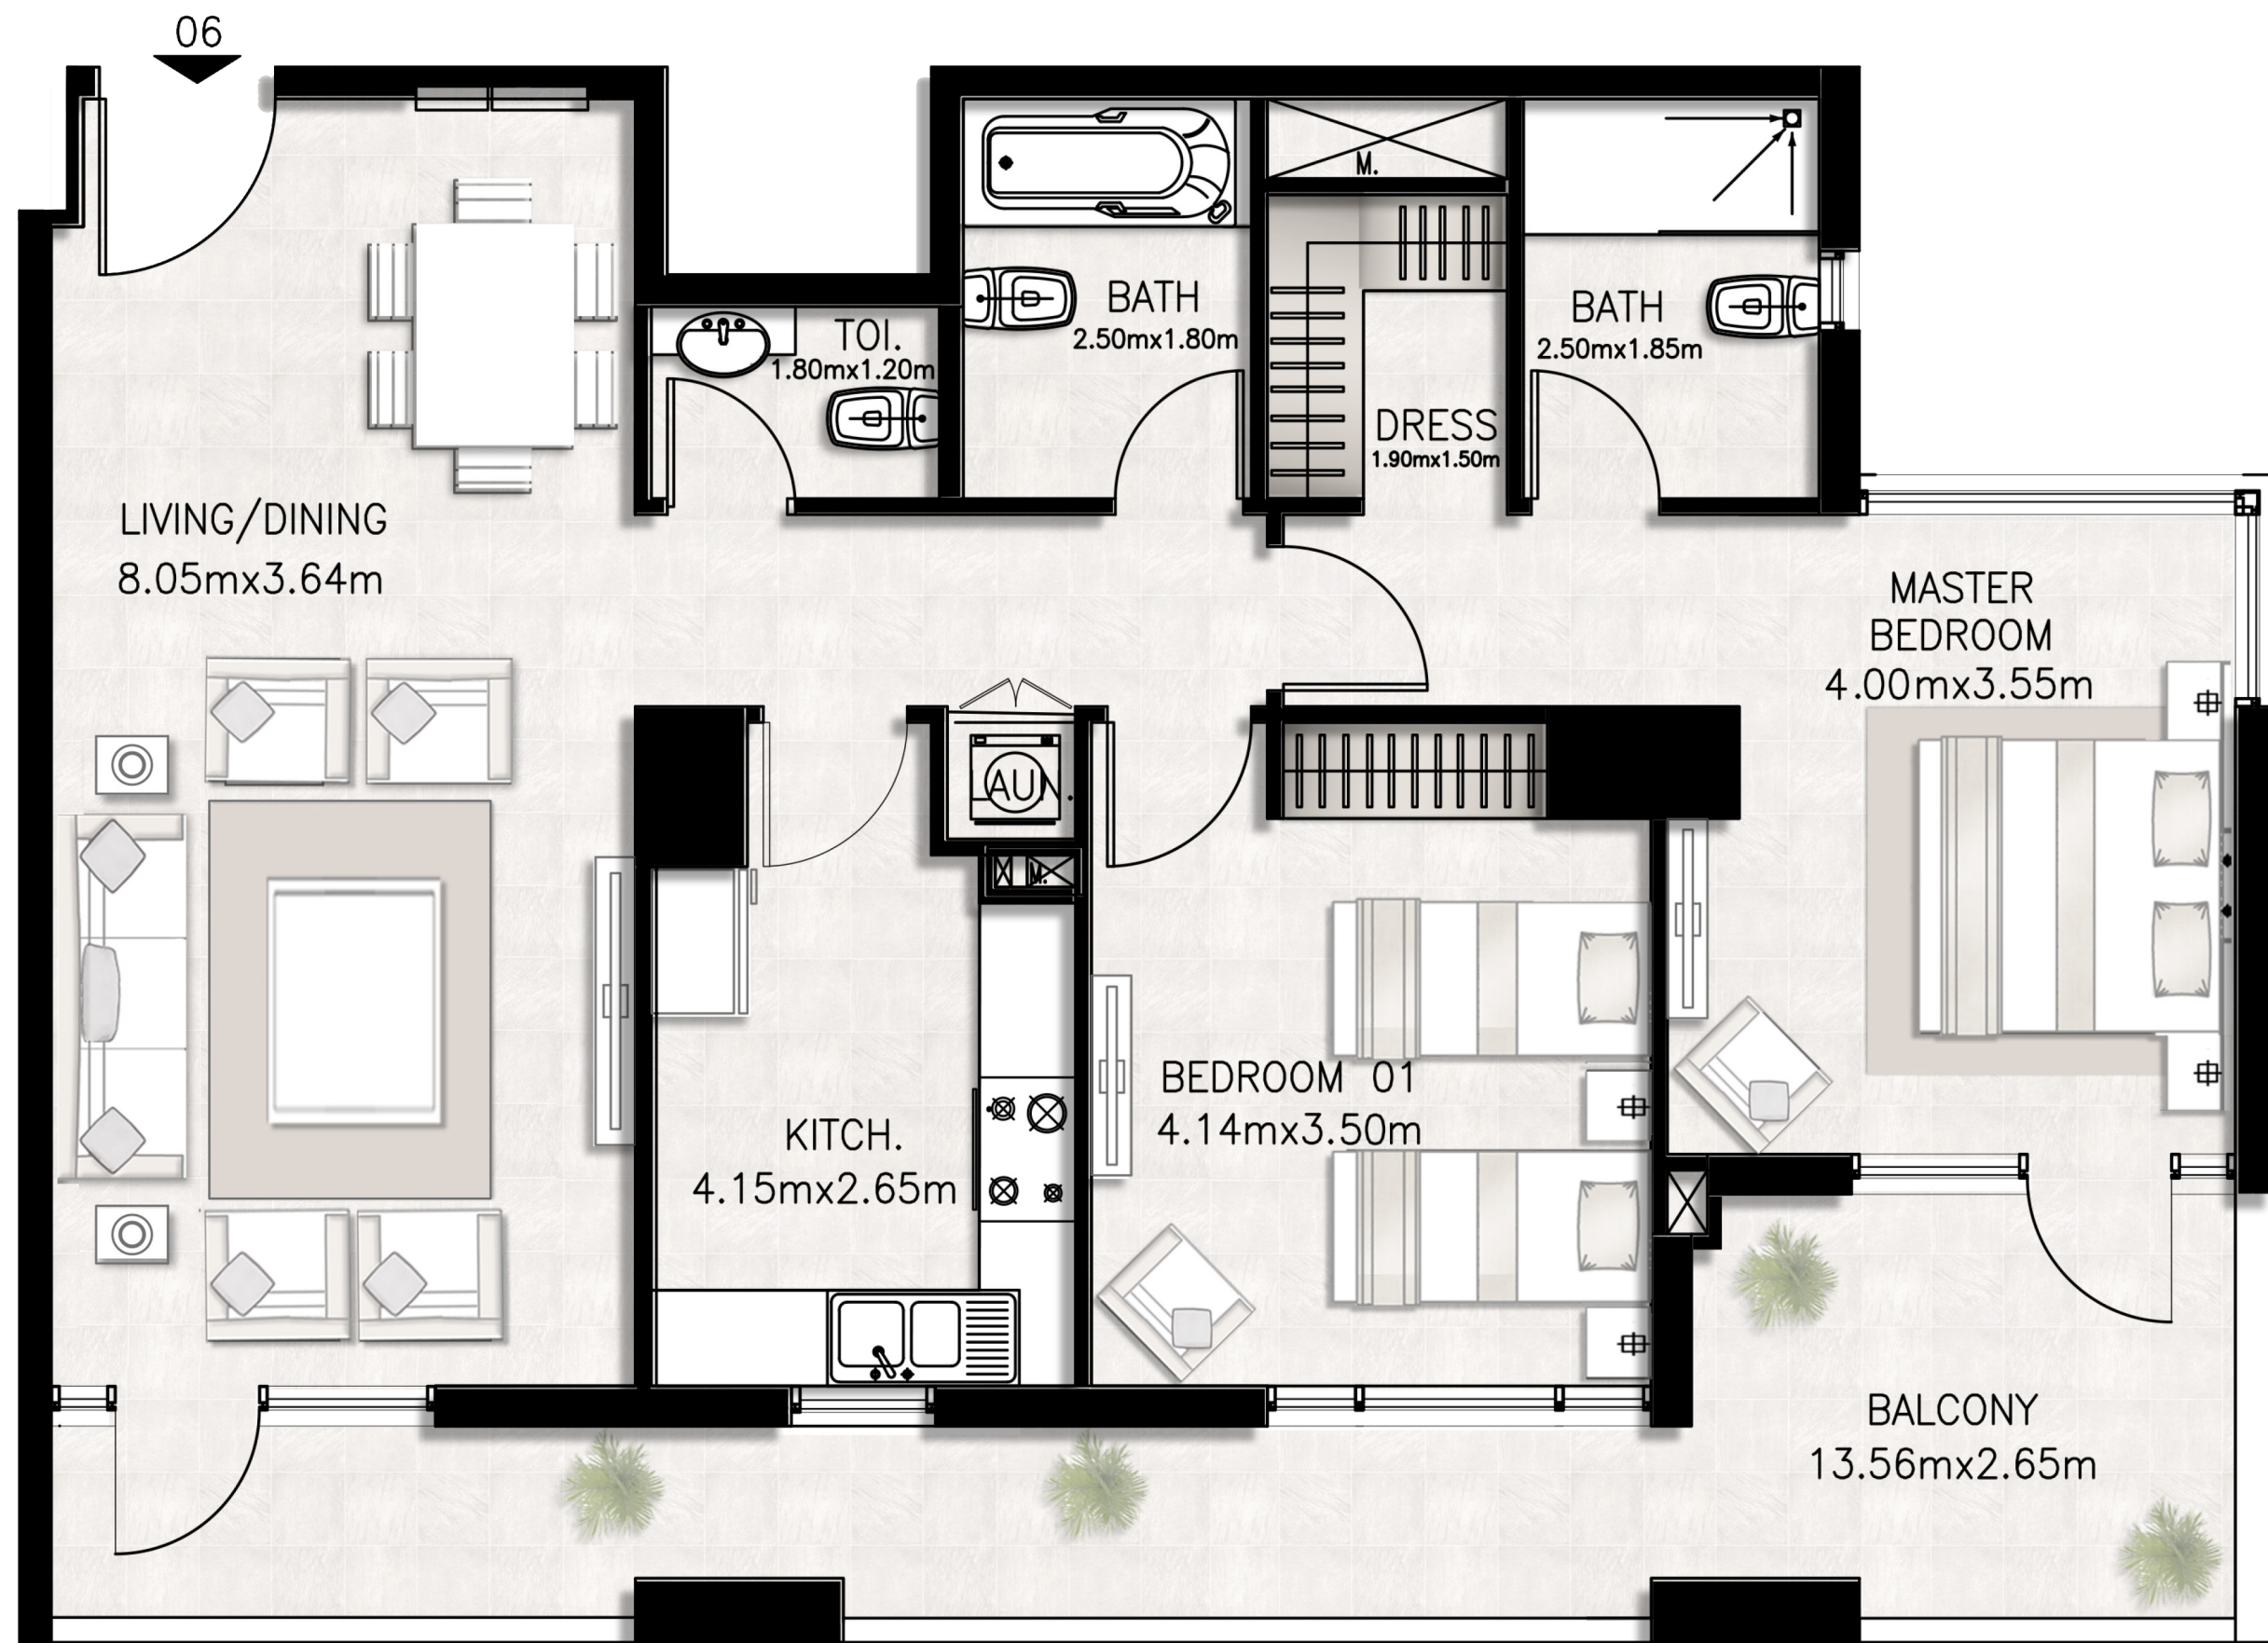

Unit 1204 / Twelfth floor

BED / BATHS	2 BEDS / 2.5 BATHS
SUITE AREA	94.24 SQM / 1014.4 SQFT
BALCONY AREA	9.05 SQM / 97.4 SQFT
TOTAL AREA	103.29 SQM / 1111.8 SQFT

Unit 1205 / Twelfth floor

BED / BATHS	2 BEDS / 2.5 BATHS
SUITE AREA	98.64 SQM / 1061.8 SQFT
BALCONY AREA	24.67 SQM / 265.5 SQFT
TOTAL AREA	123.31 SQM / 1327.3 SQFT