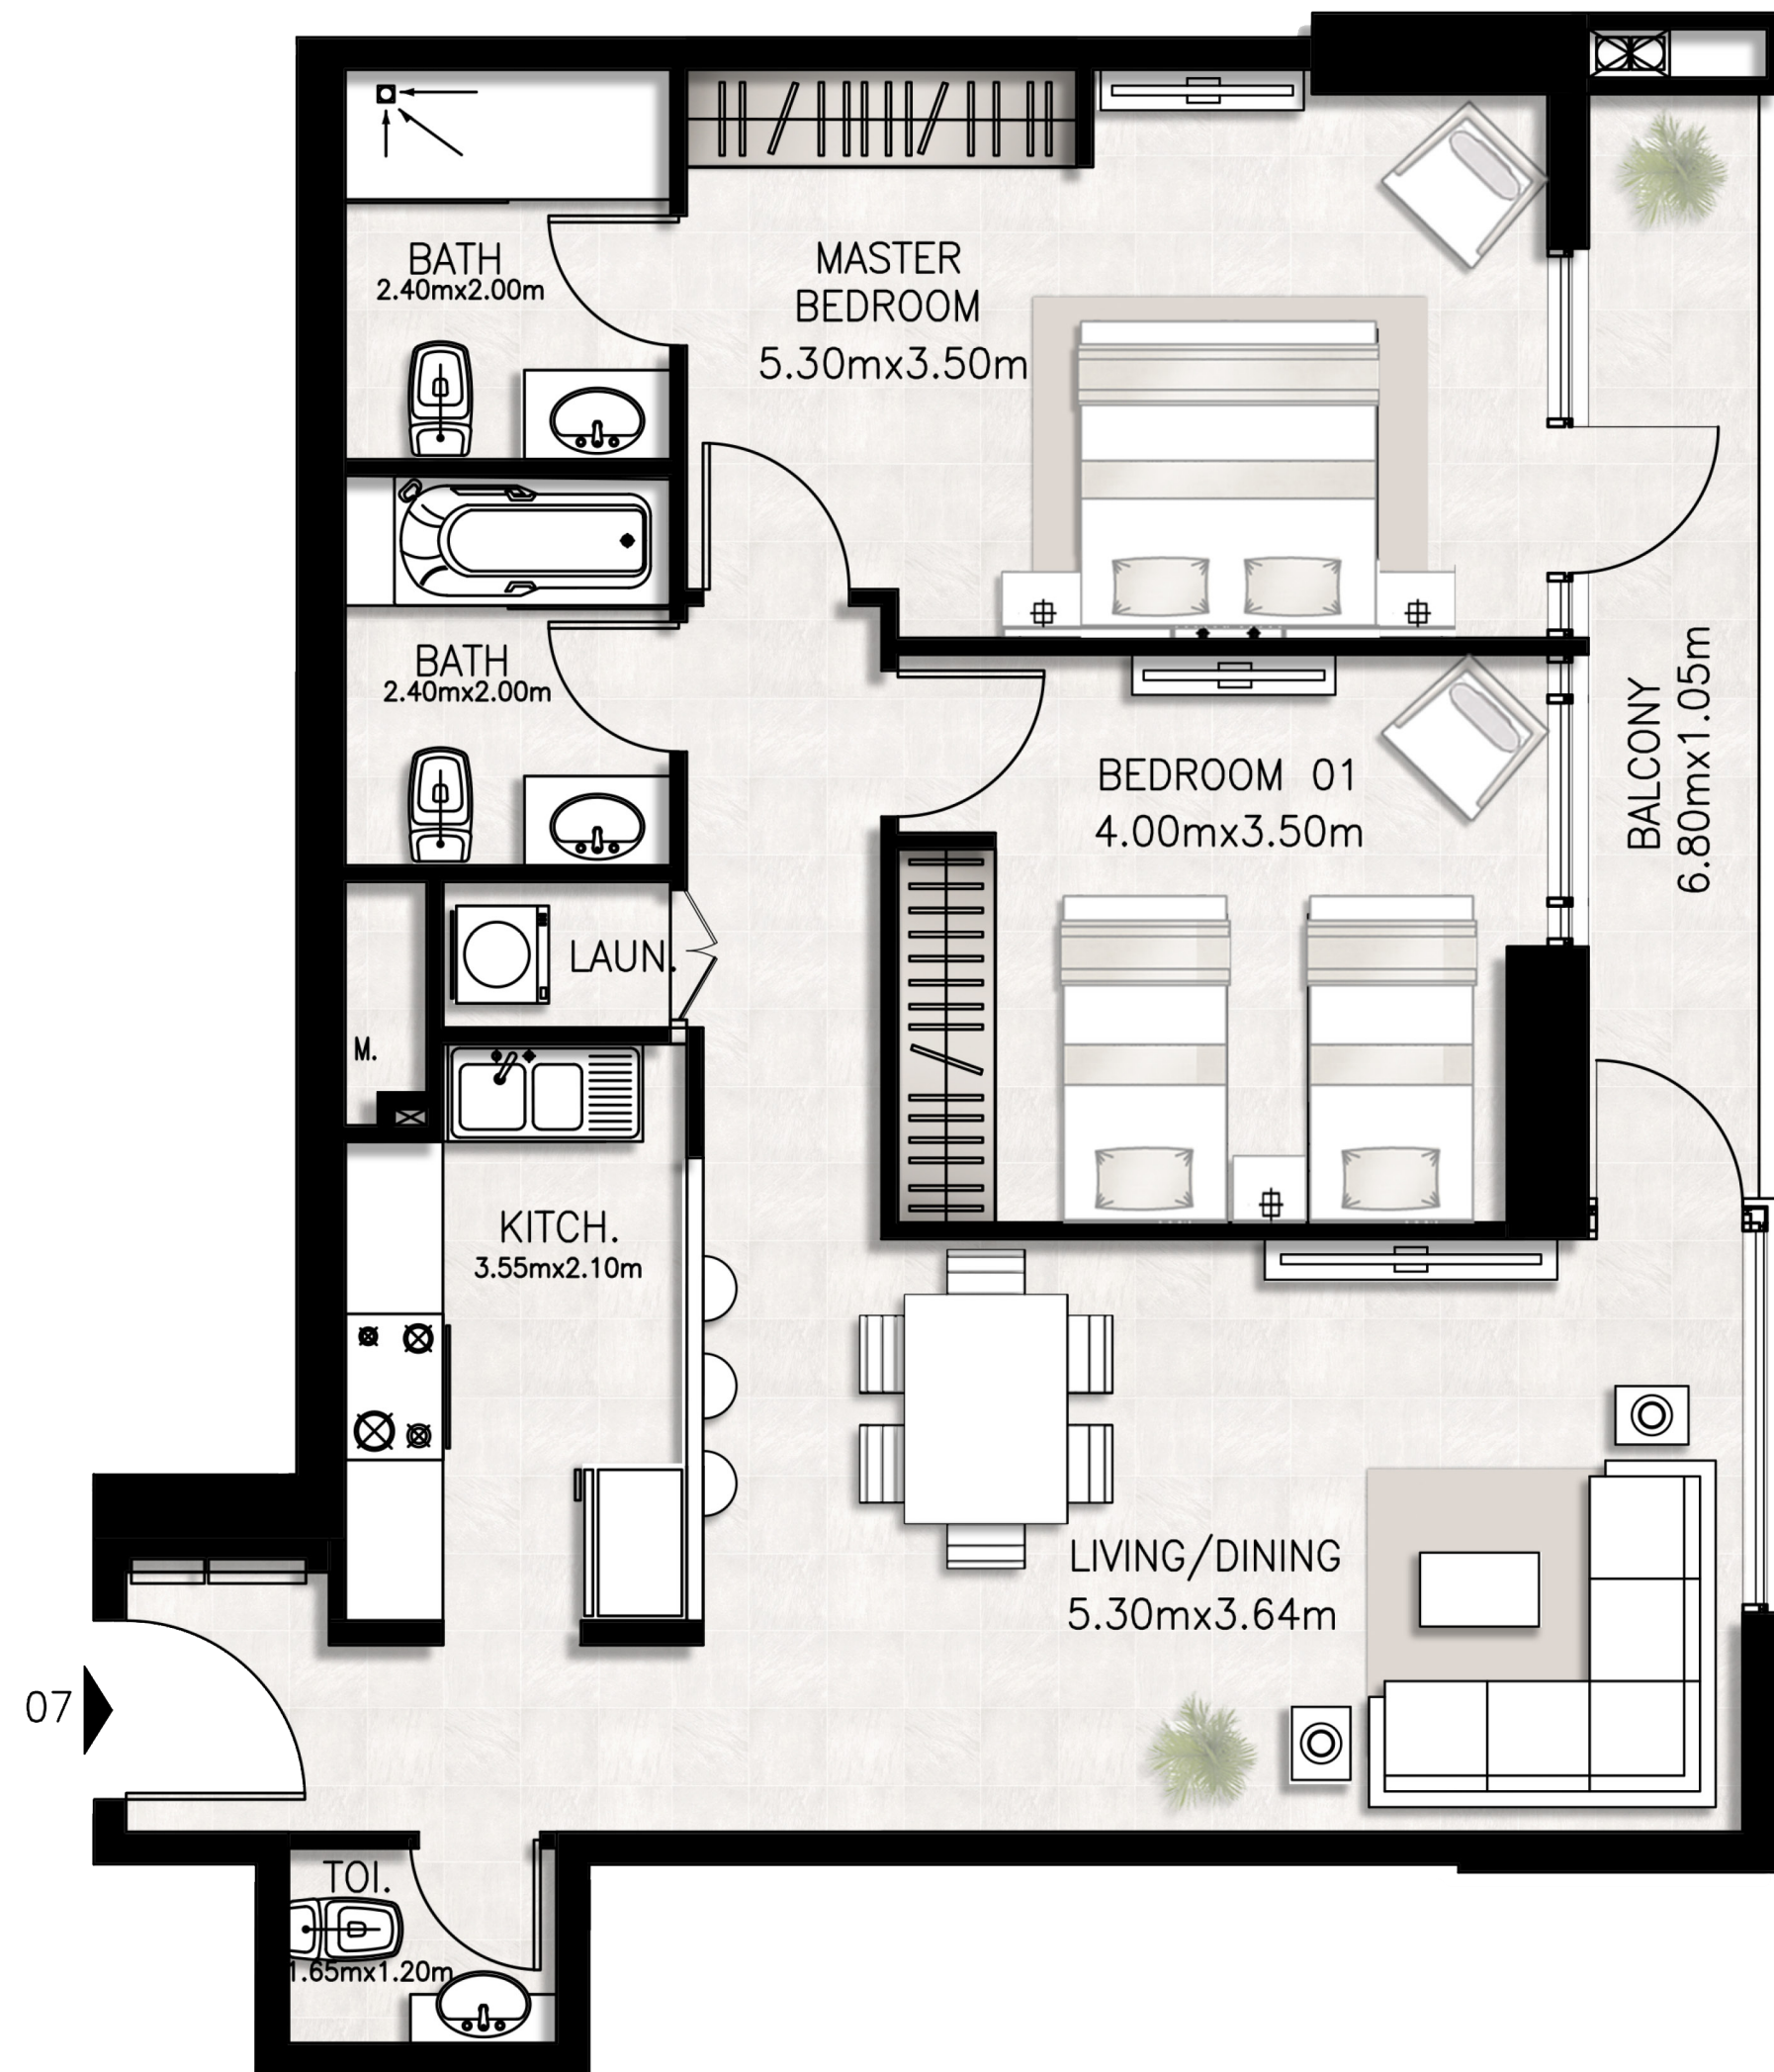

Unit 707 / Seventh floor

BED / BATHS	2 BEDS / 2.5 BATHS
SUITE AREA	93.12 SQM / 1002.3 SQFT
BALCONY AREA	9.04 SQM / 97.3 SQFT
TOTAL AREA	102.16 SQM / 1099.6 SQFT

Road