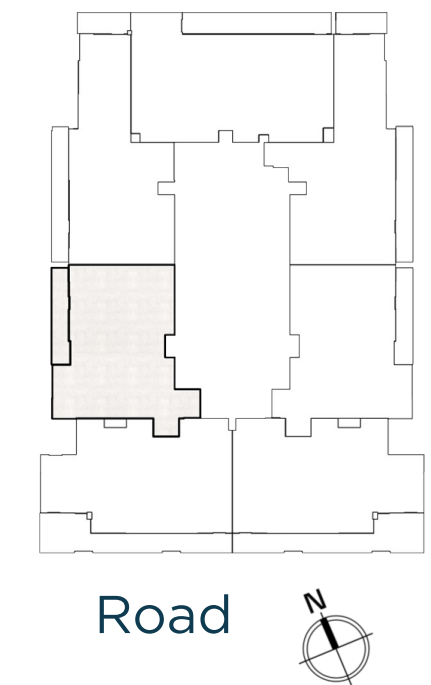

Unit 1804 / Eighteenth floor

BED / BATHS	2 BEDS / 2.5 BATHS
SUITE AREA	94.24 SQM / 1014.4 SQFT
BALCONY AREA	9.05 SQM / 97.4 SQFT
TOTAL AREA	103.29 SQM / 1111.8 SQFT