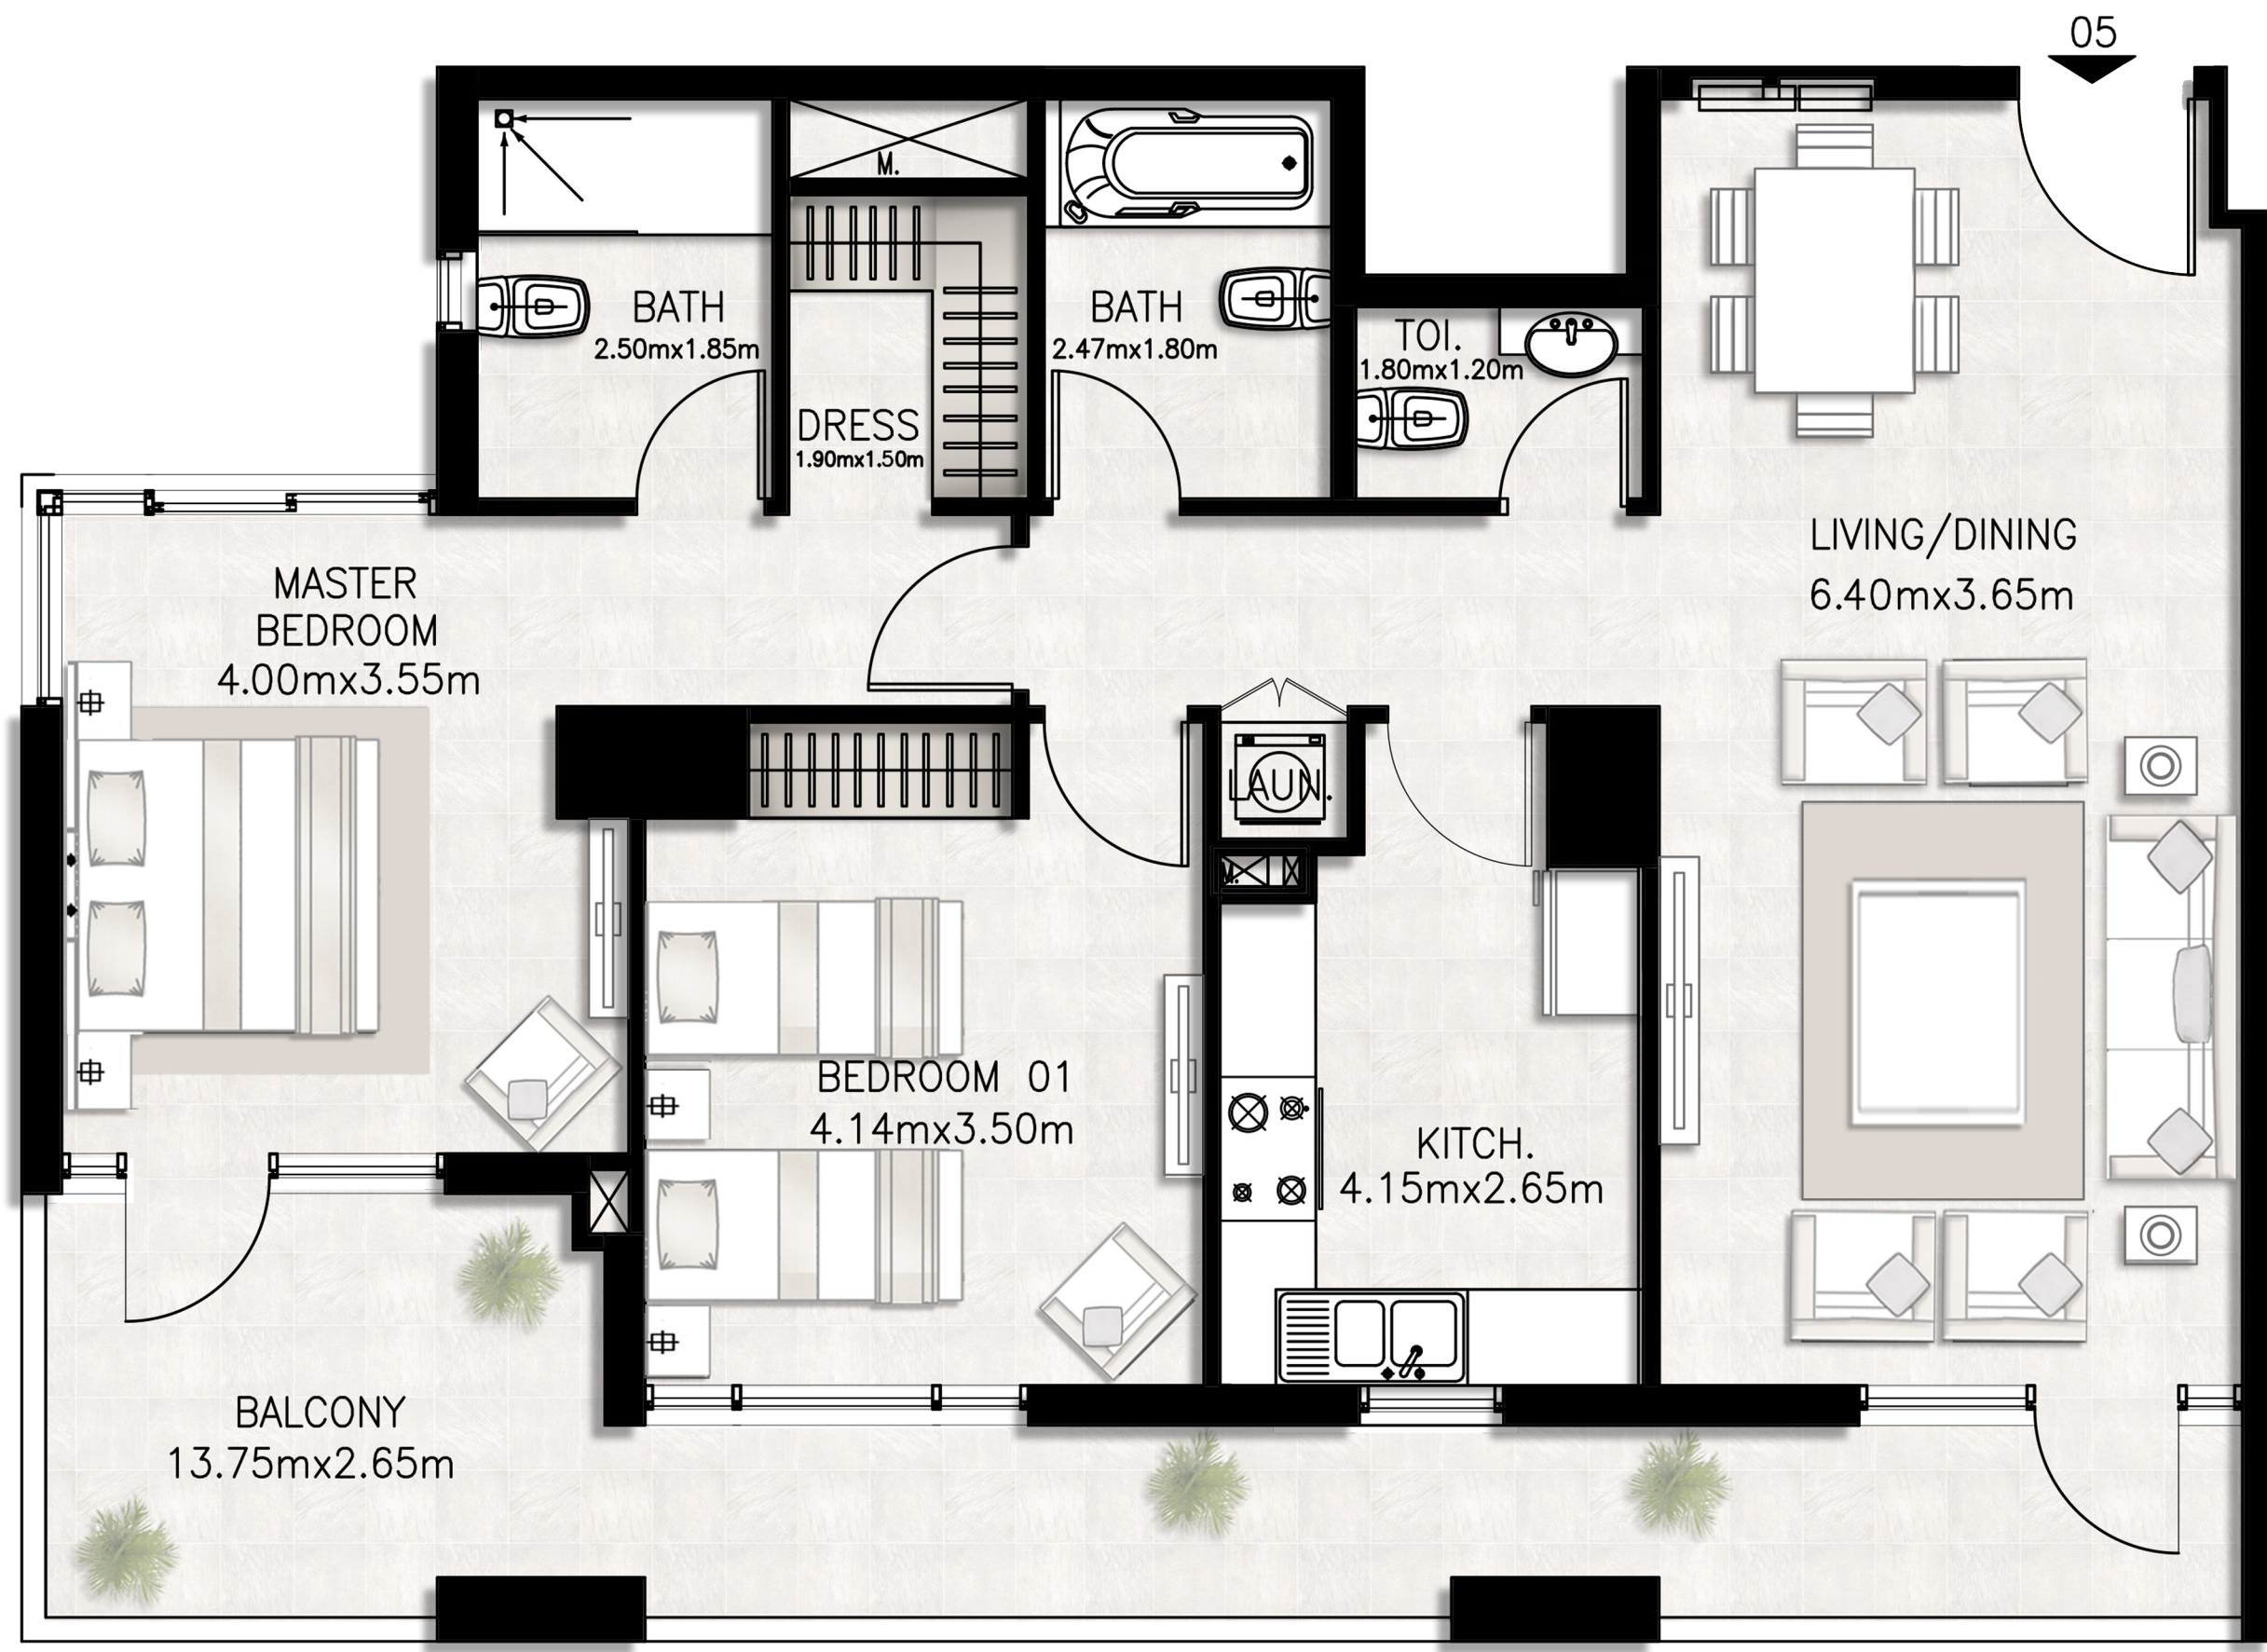

Unit 1305 / Thirteenth floor

BED / BATHS	2 BEDS / 2.5 BATHS
SUITE AREA	98.64 SQM / 1061.8 SQFT
BALCONY AREA	24.67 SQM / 265.5 SQFT
TOTAL AREA	123.31 SQM / 1327.3 SQFT