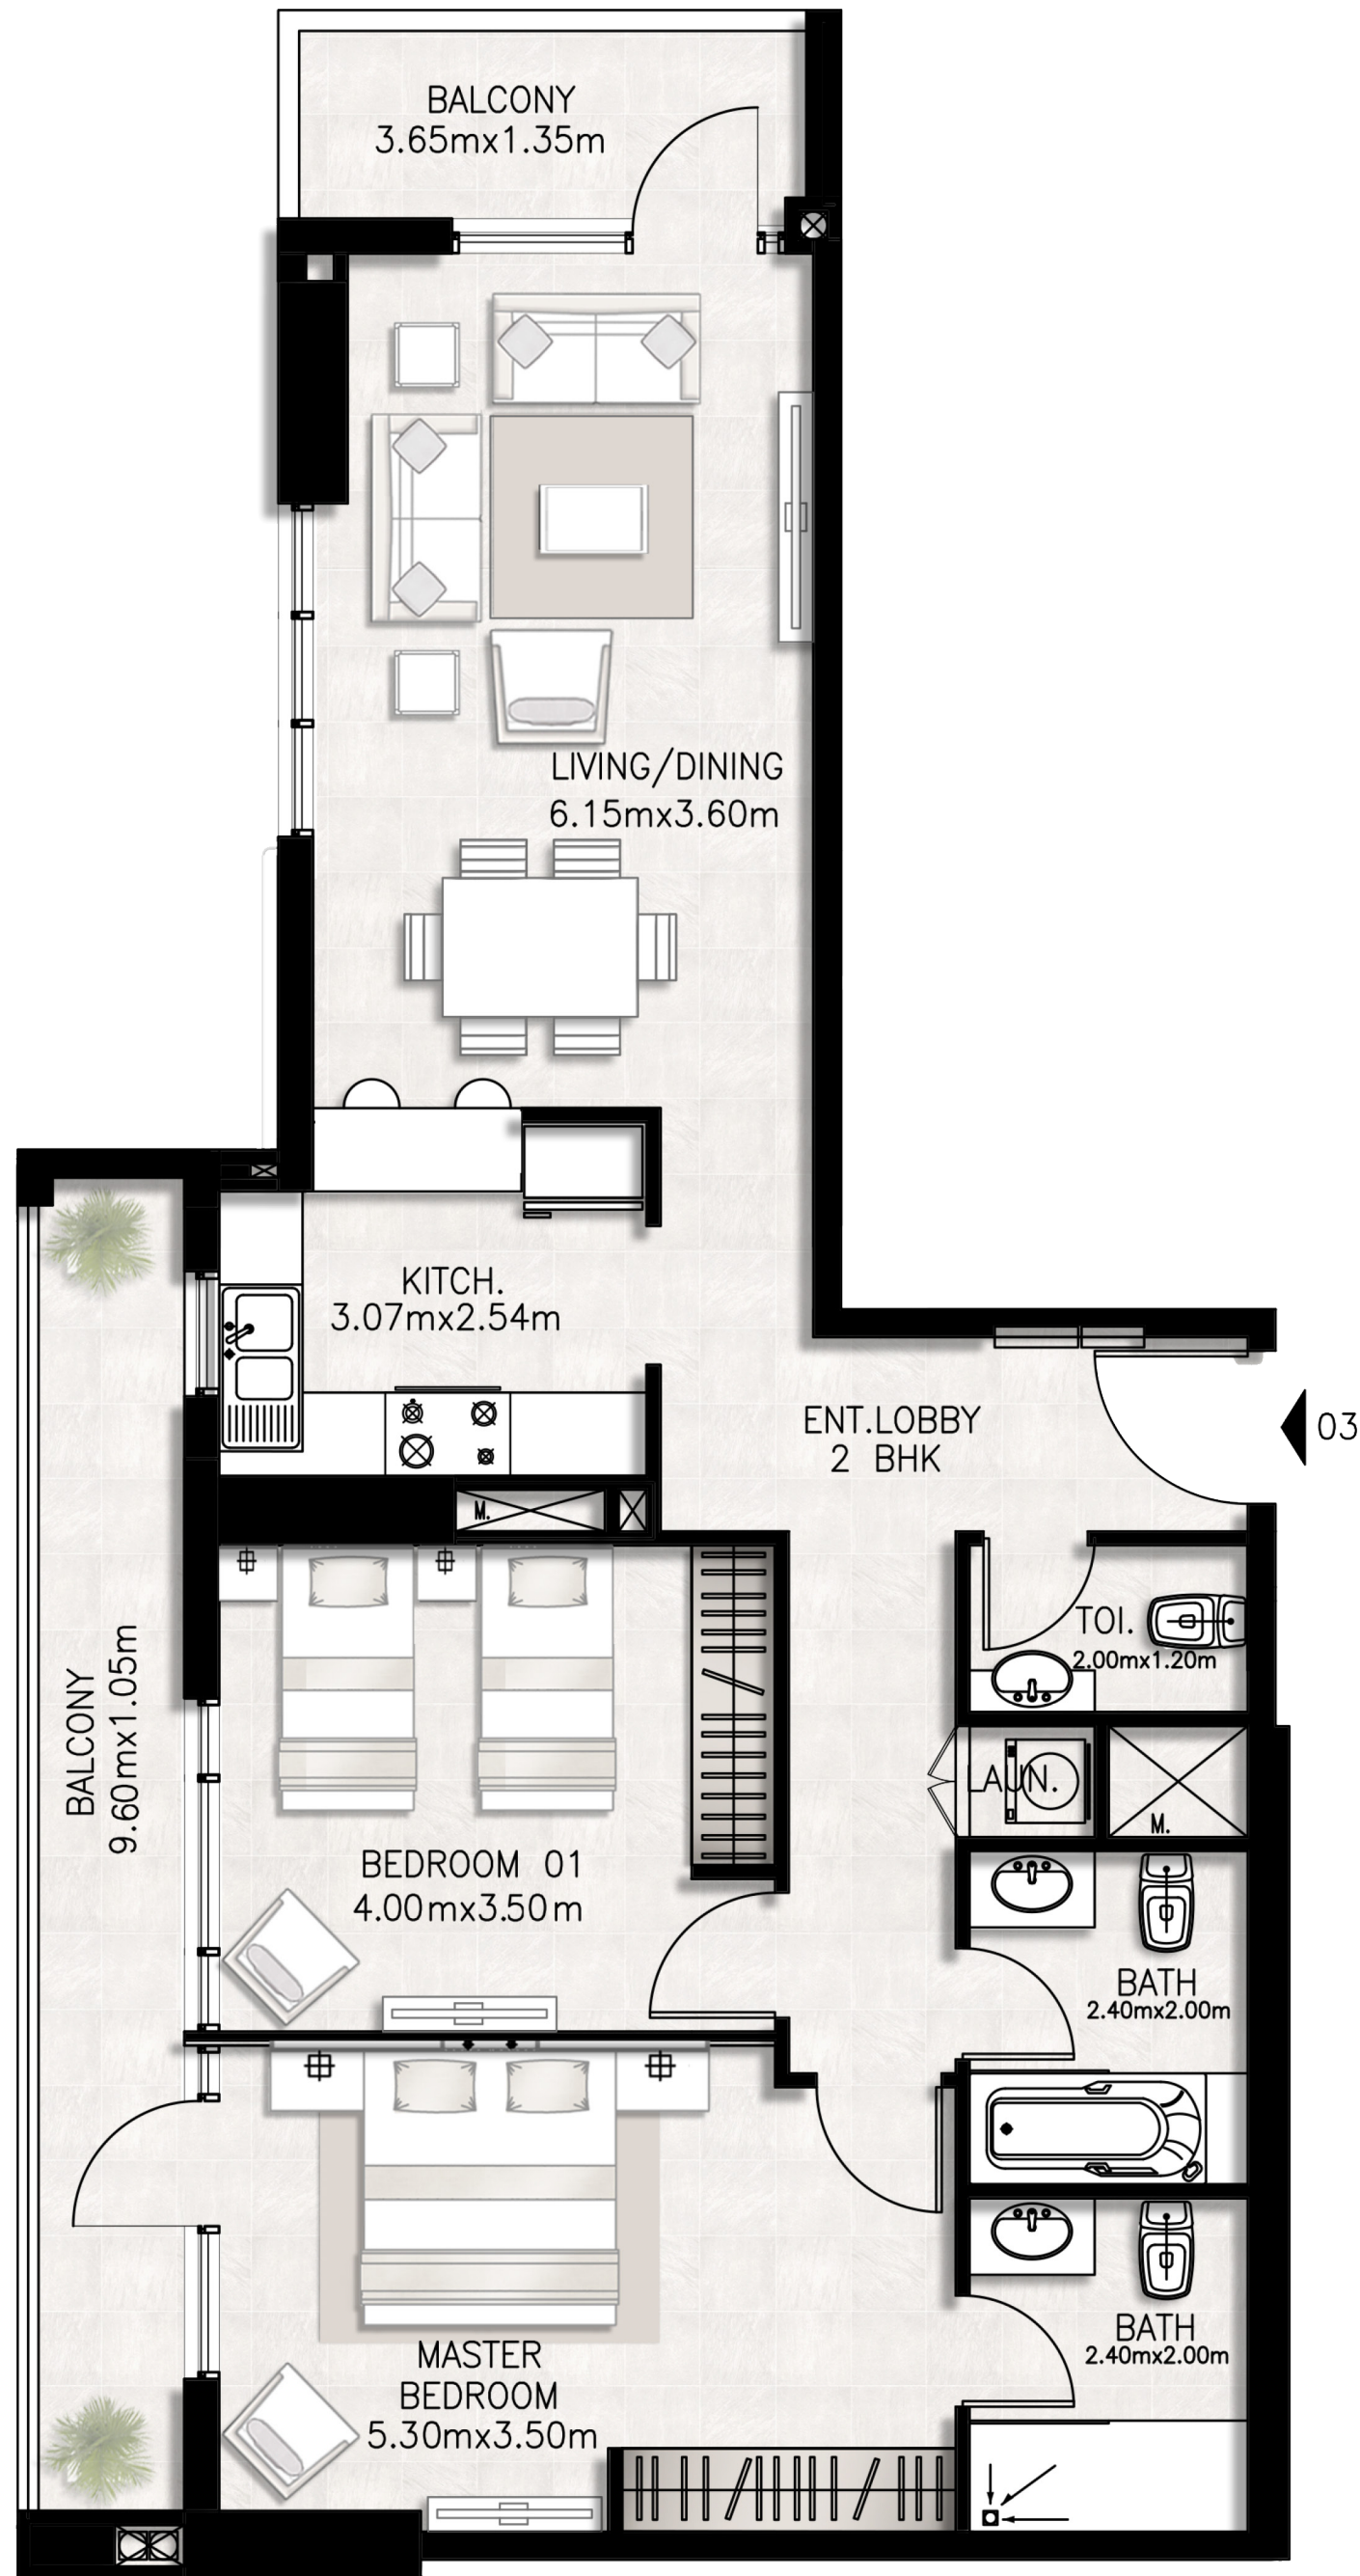

Unit 1703 / Seventeenth floor

BED / BATHS	2 BEDS / 2.5 BATHS
SUITE AREA	95.82 SQM / 1031.4 SQFT
BALCONY AREA	18.29 SQM / 197.2 SQFT
TOTAL AREA	114.11 SQM / 1228.6 SQFT