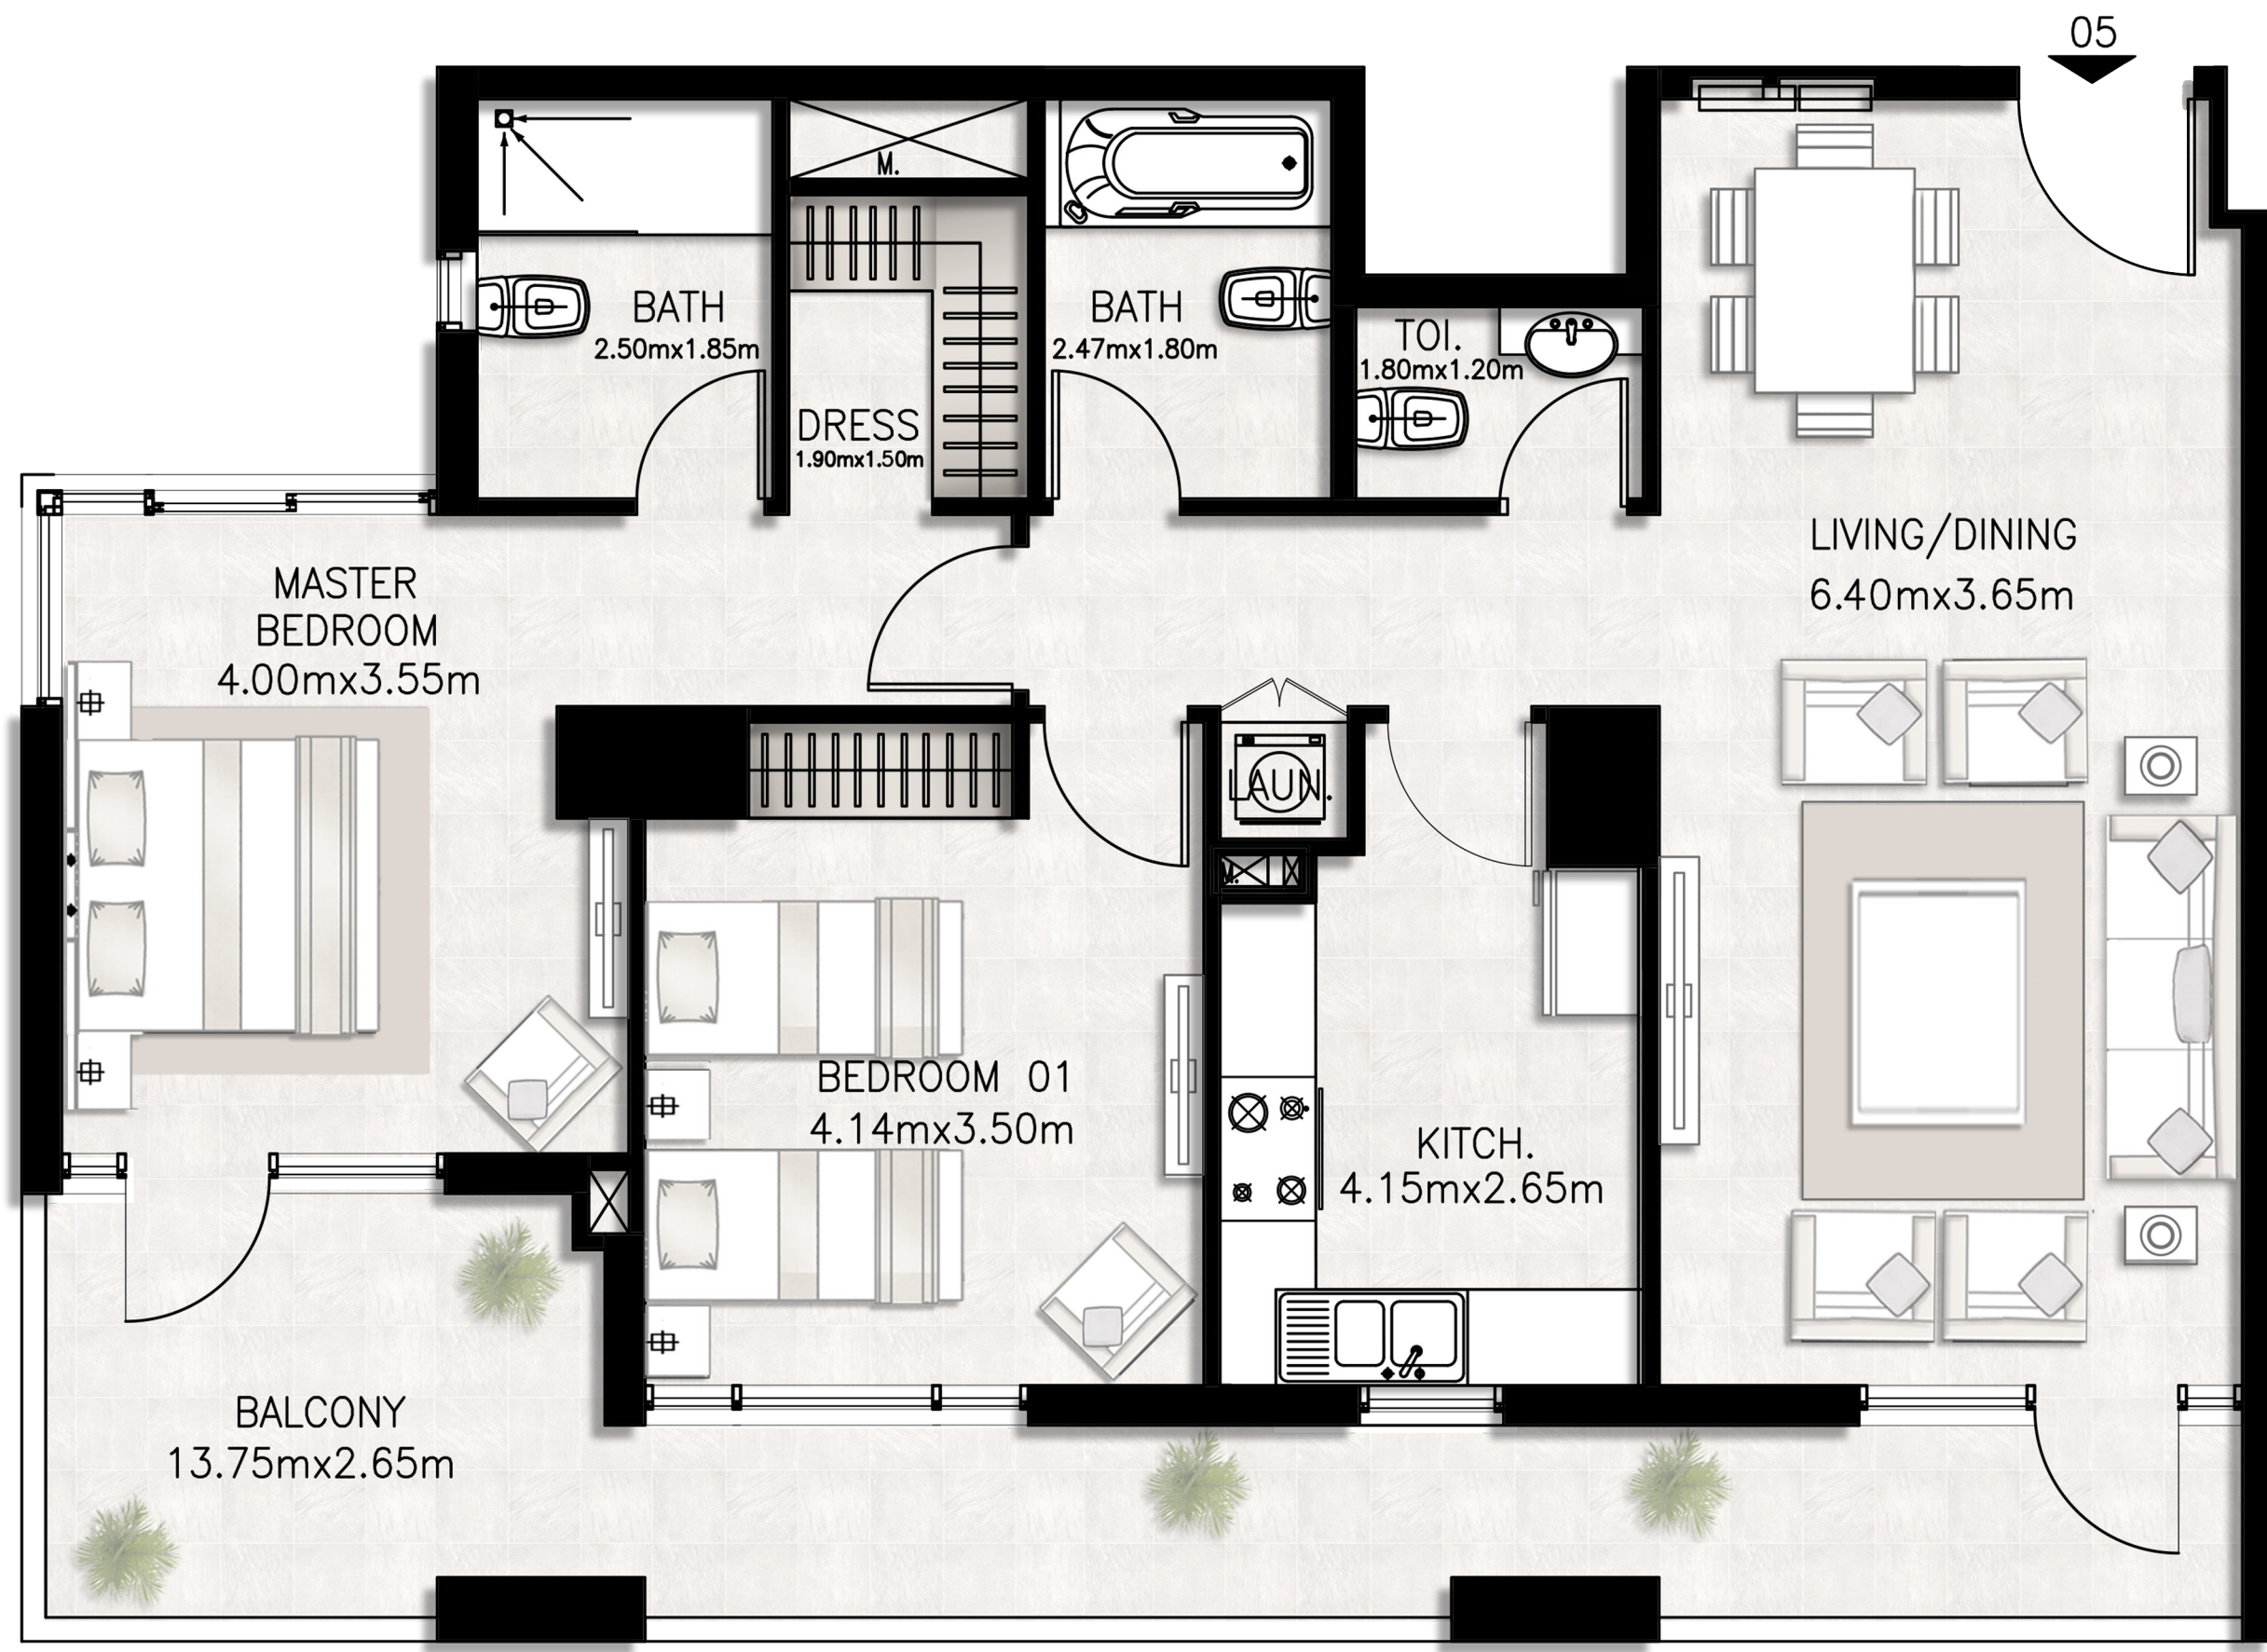

Unit 1705 / Seventeenth floor