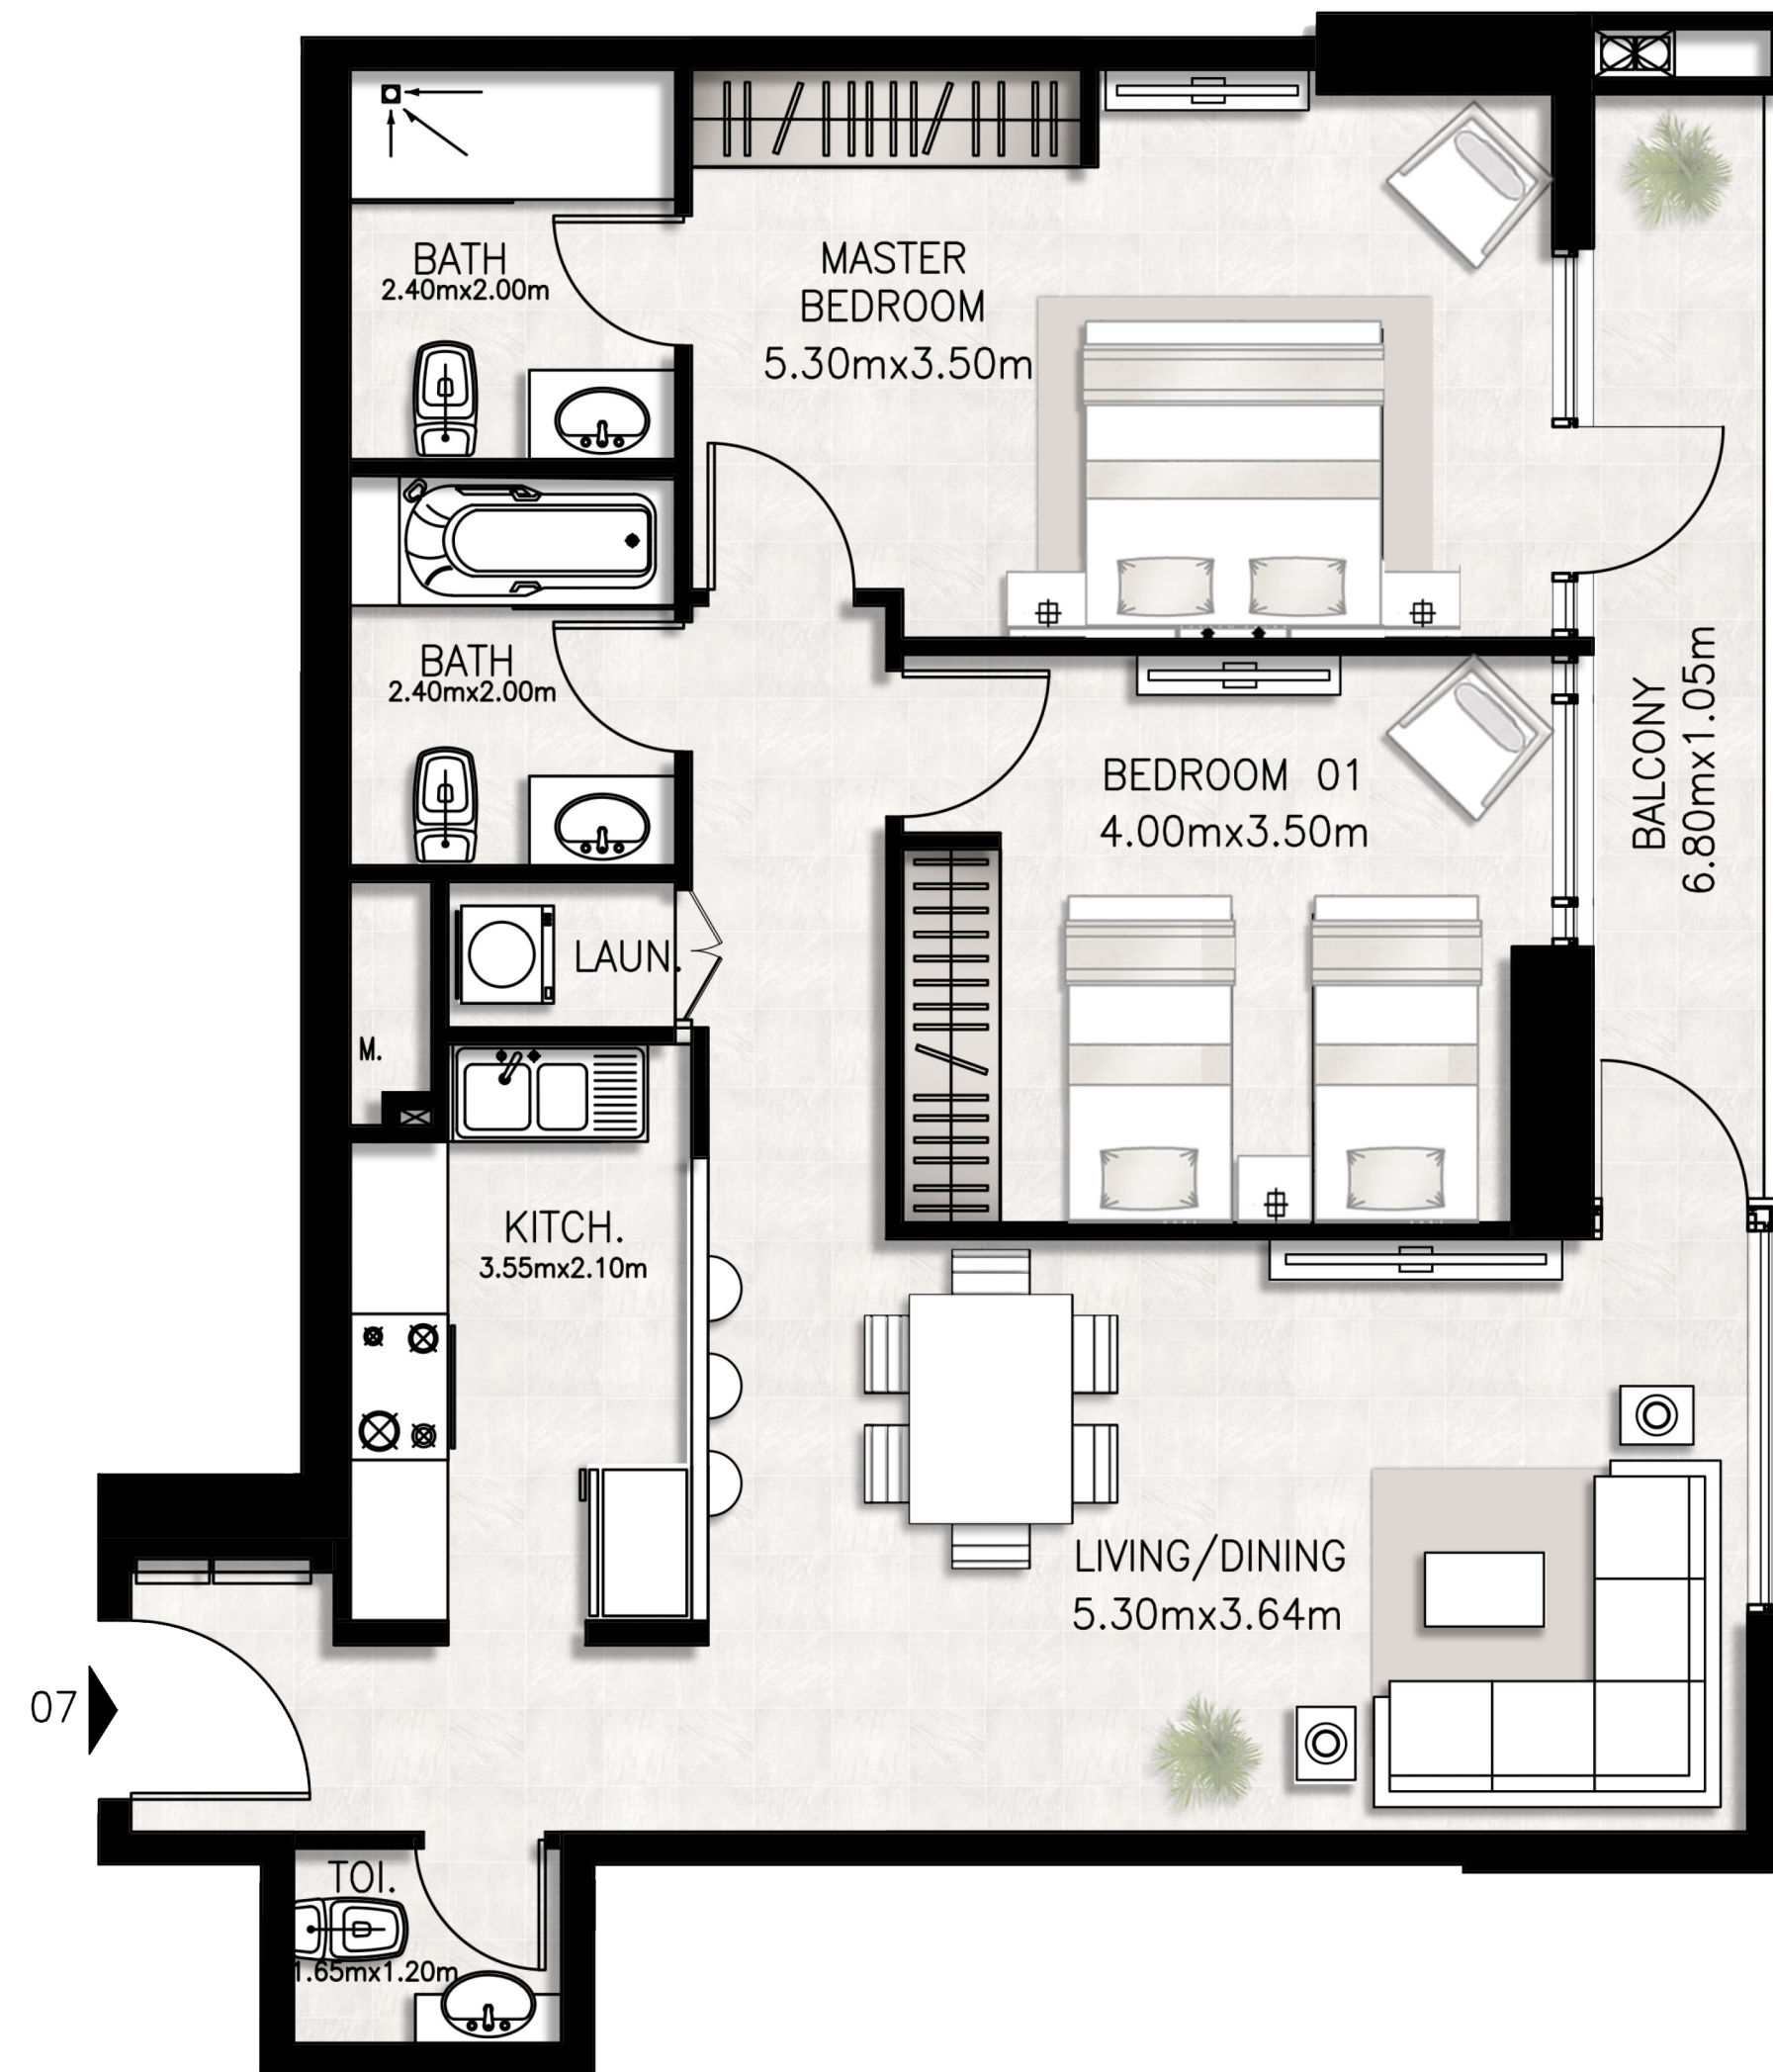

Unit 1707 / Seventeenth floor

BED / BATHS	2 BEDS / 2.5 BATHS
SUITE AREA	93.12 SQM / 1002.3 SQFT
BALCONY AREA	9.04 SQM / 97.3 SQFT
TOTAL AREA	102.16 SQM / 1099.6 SQFT

Road