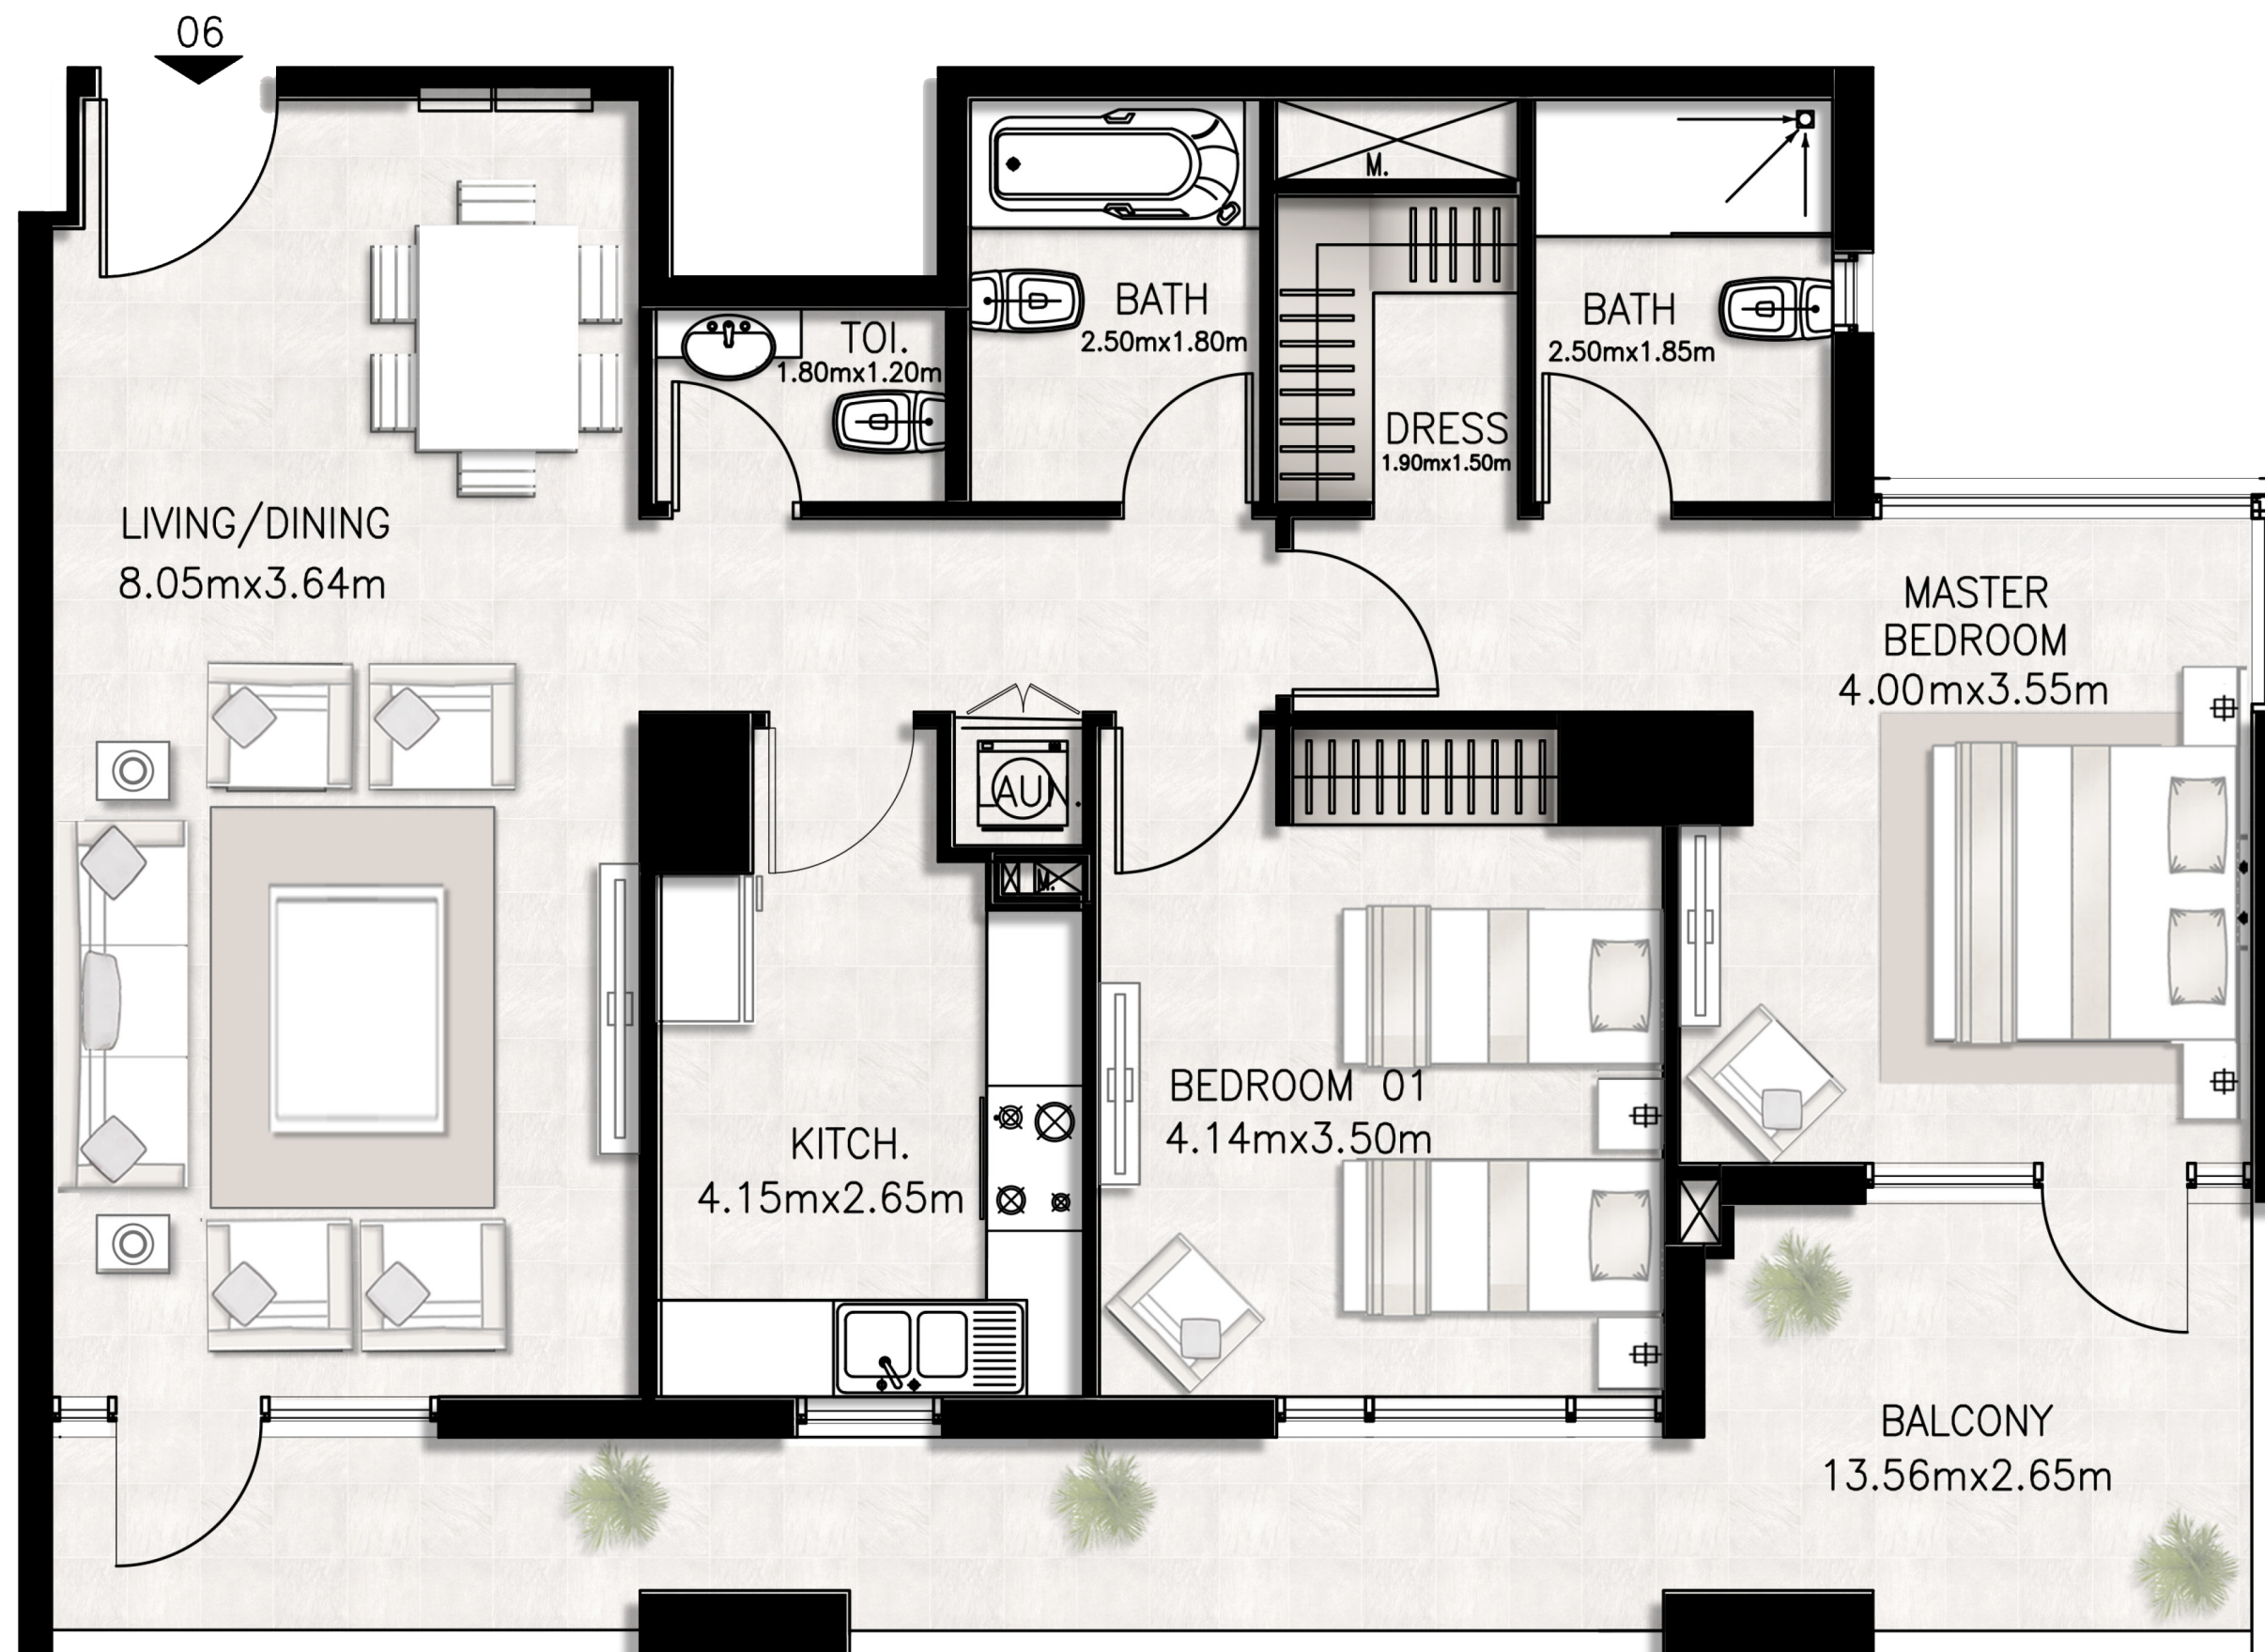

Unit 1504 / Fifteenth floor

BED / BATHS	2 BEDS / 2.5 BATHS
SUITE AREA	94.24 SQM / 1014.4 SQFT
BALCONY AREA	9.05 SQM / 97.4 SQFT
TOTAL AREA	103.29 SQM / 1111.8 SQFT

Unit 1505 / Fifteenth floor

BED / BATHS	2 BEDS / 2.5 BATHS
SUITE AREA	98.64 SQM / 1061.8 SQFT
BALCONY AREA	24.67 SQM / 265.5 SQFT
TOTAL AREA	123.31 SQM / 1327.3 SQFT