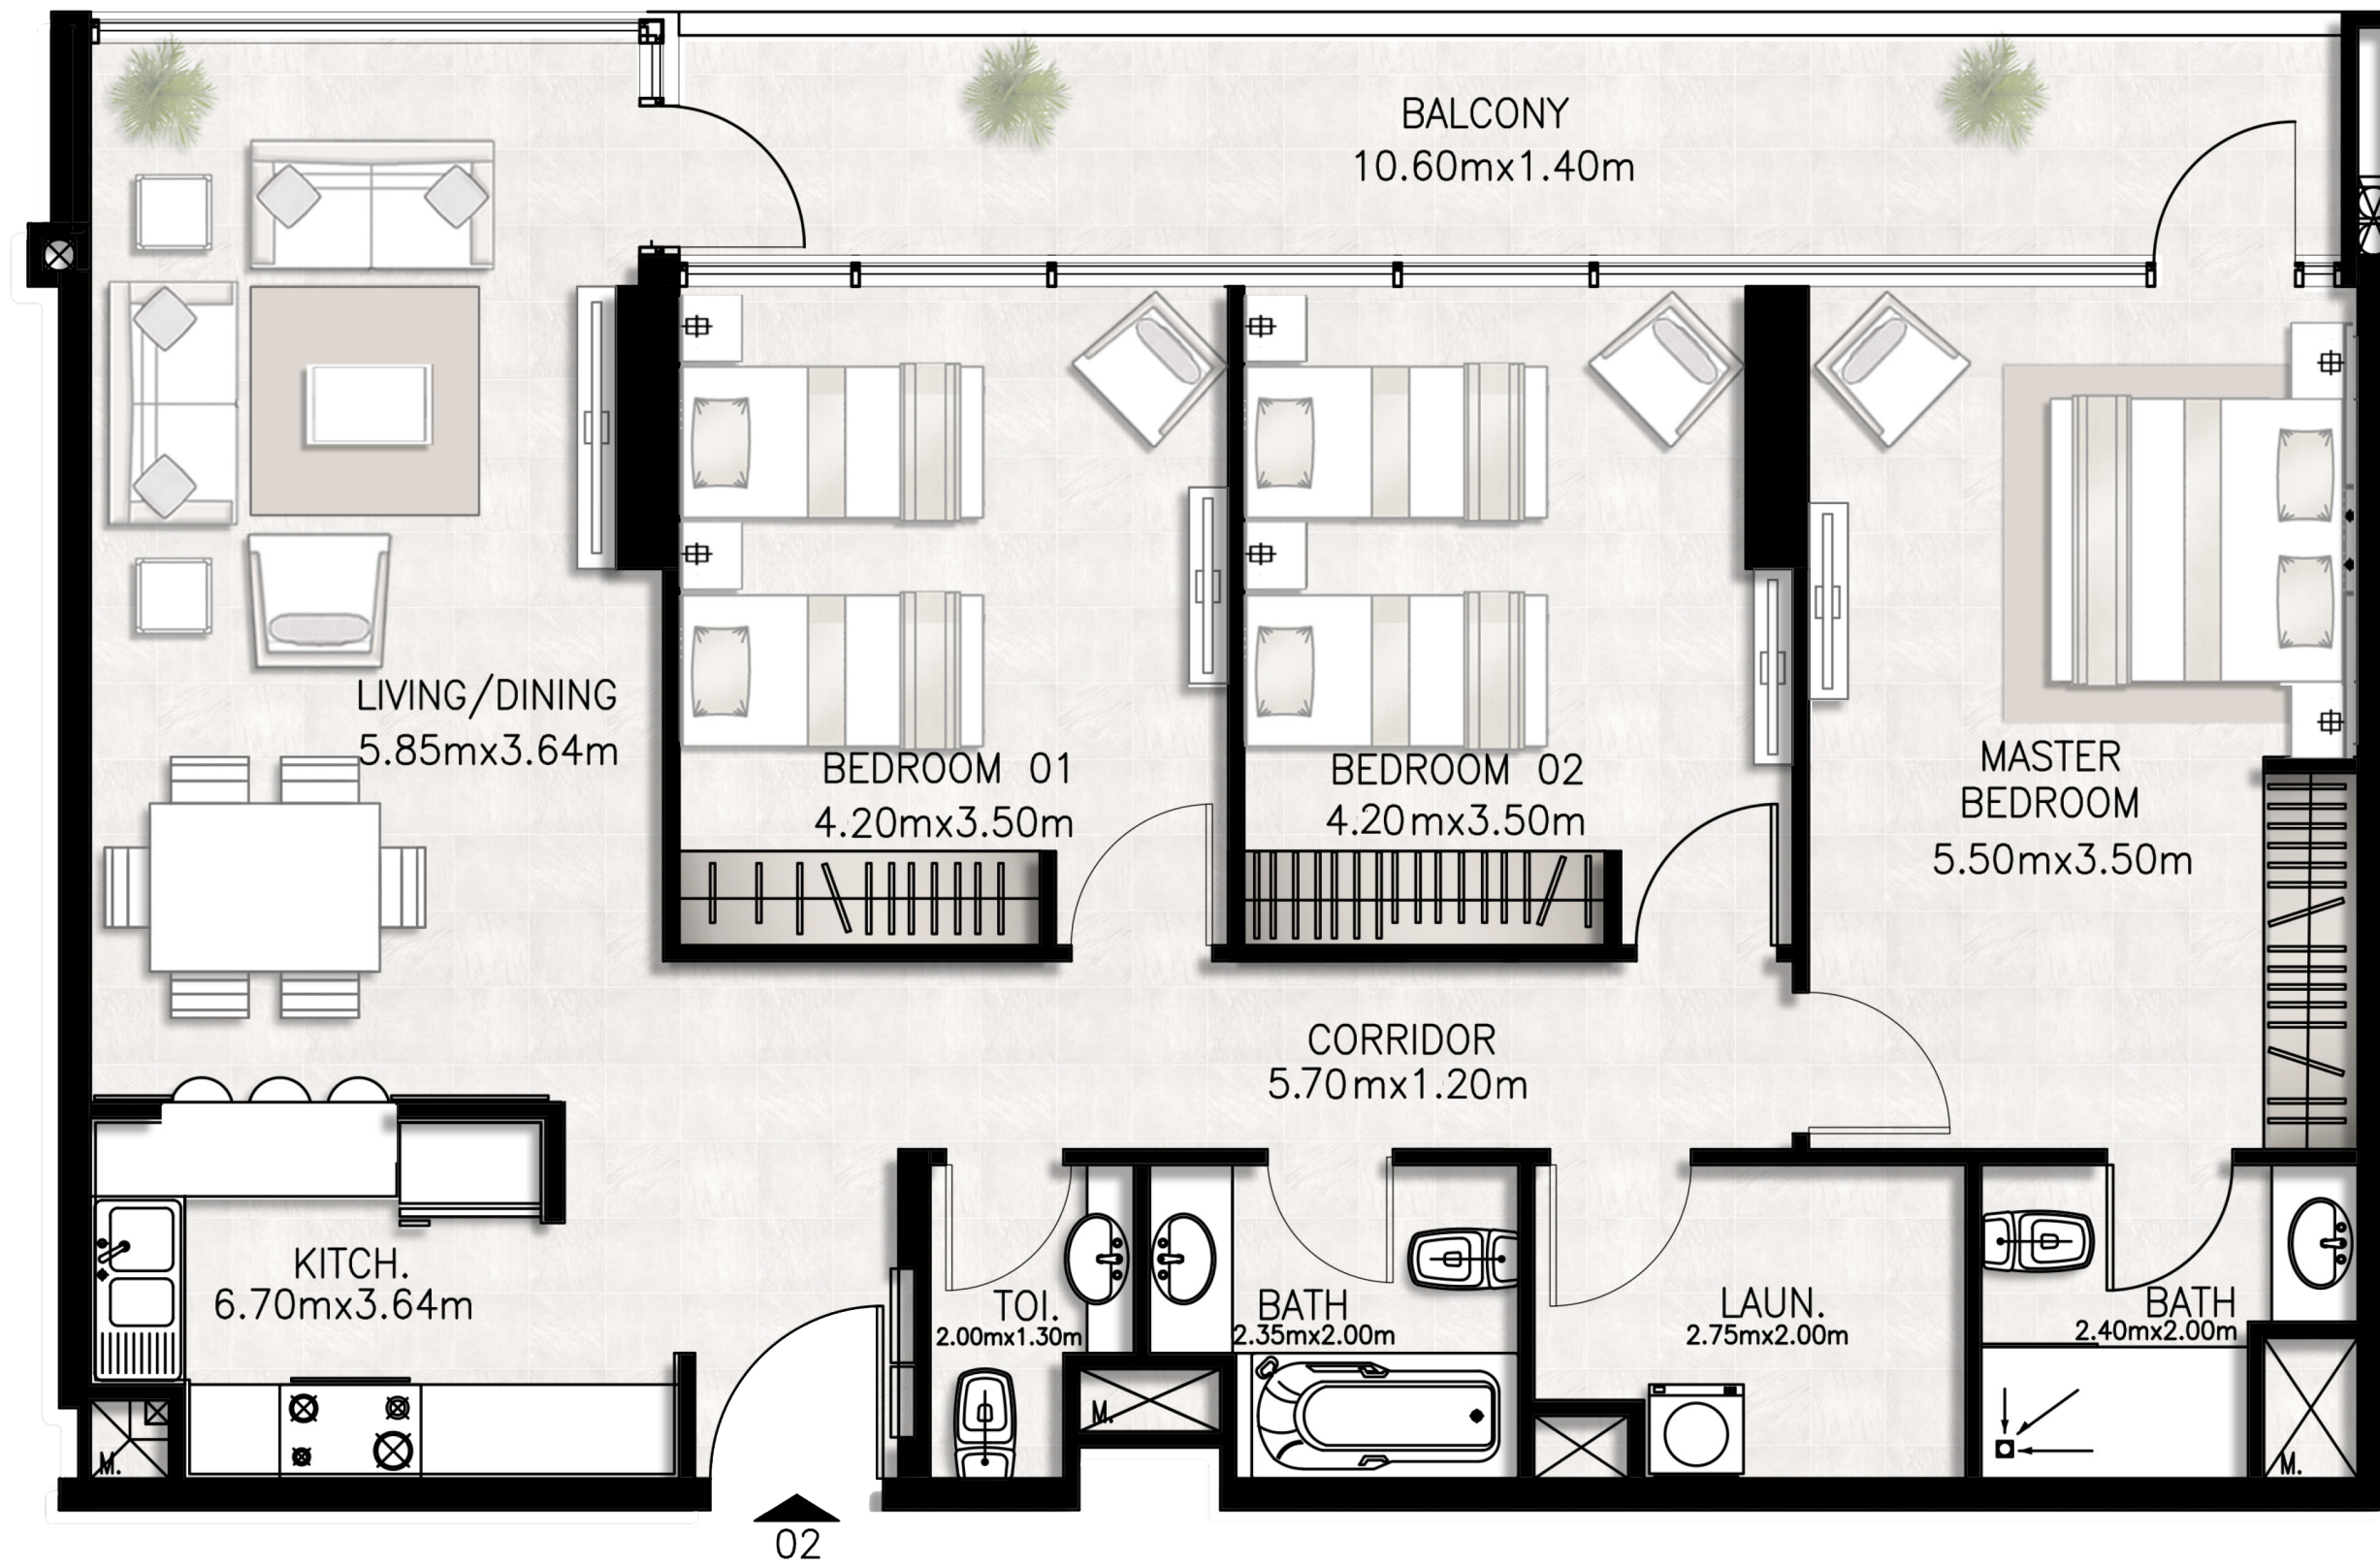

Road 

Fourth Floor
Unit layouts

Unit 401 / Fourth floor

BED / BATHS	2 BEDS / 2.5 BATHS
SUITE AREA	99.26 SQM / 1068.4 SQFT
BALCONY AREA	18.18 SQM / 195.7 SQFT
TOTAL AREA	117.44 SQM / 1264.1 SQFT

Unit 402 / Fourth floor