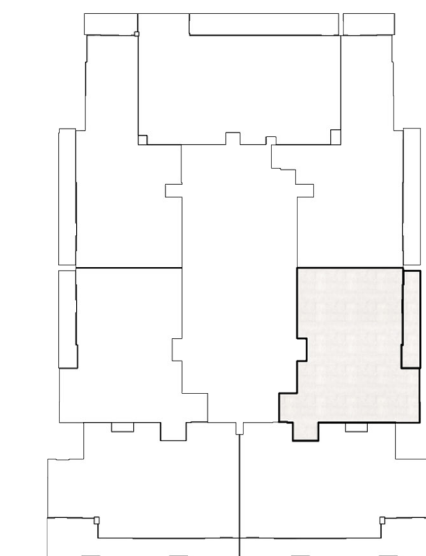

Unit 306 / Third floor

BED / BATHS	2 BEDS / 2.5 BATHS
SUITE AREA	98.70 SQM / 1062.4 SQFT
BALCONY AREA	24.51 SQM / 263.8 SQFT
TOTAL AREA	123.21 SQM / 1326.2 SQFT

Unit 307 / Third floor

BED / BATHS	2 BEDS / 2.5 BATHS
SUITE AREA	93.12 SQM / 1002.3 SQFT
BALCONY AREA	9.04 SQM / 97.3 SQFT
TOTAL AREA	102.16 SQM / 1099.6 SQFT