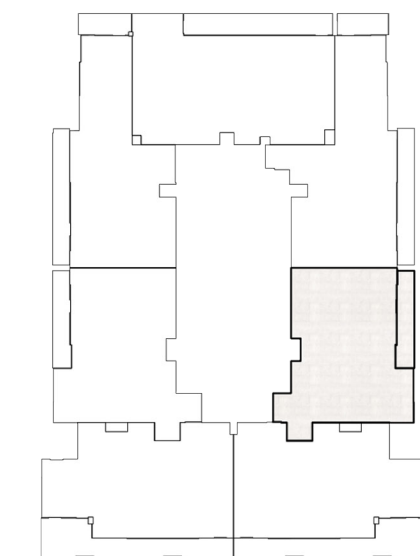

Unit 706 / Seventh floor

BED / BATHS	2 BEDS / 2.5 BATHS
SUITE AREA	98.70 SQM / 1062.4 SQFT
BALCONY AREA	24.51 SQM / 263.8 SQFT
TOTAL AREA	123.21 SQM / 1326.2 SQFT

Unit 707 / Seventh floor

BED / BATHS	2 BEDS / 2.5 BATHS
SUITE AREA	93.12 SQM / 1002.3 SQFT
BALCONY AREA	9.04 SQM / 97.3 SQFT
TOTAL AREA	102.16 SQM / 1099.6 SQFT