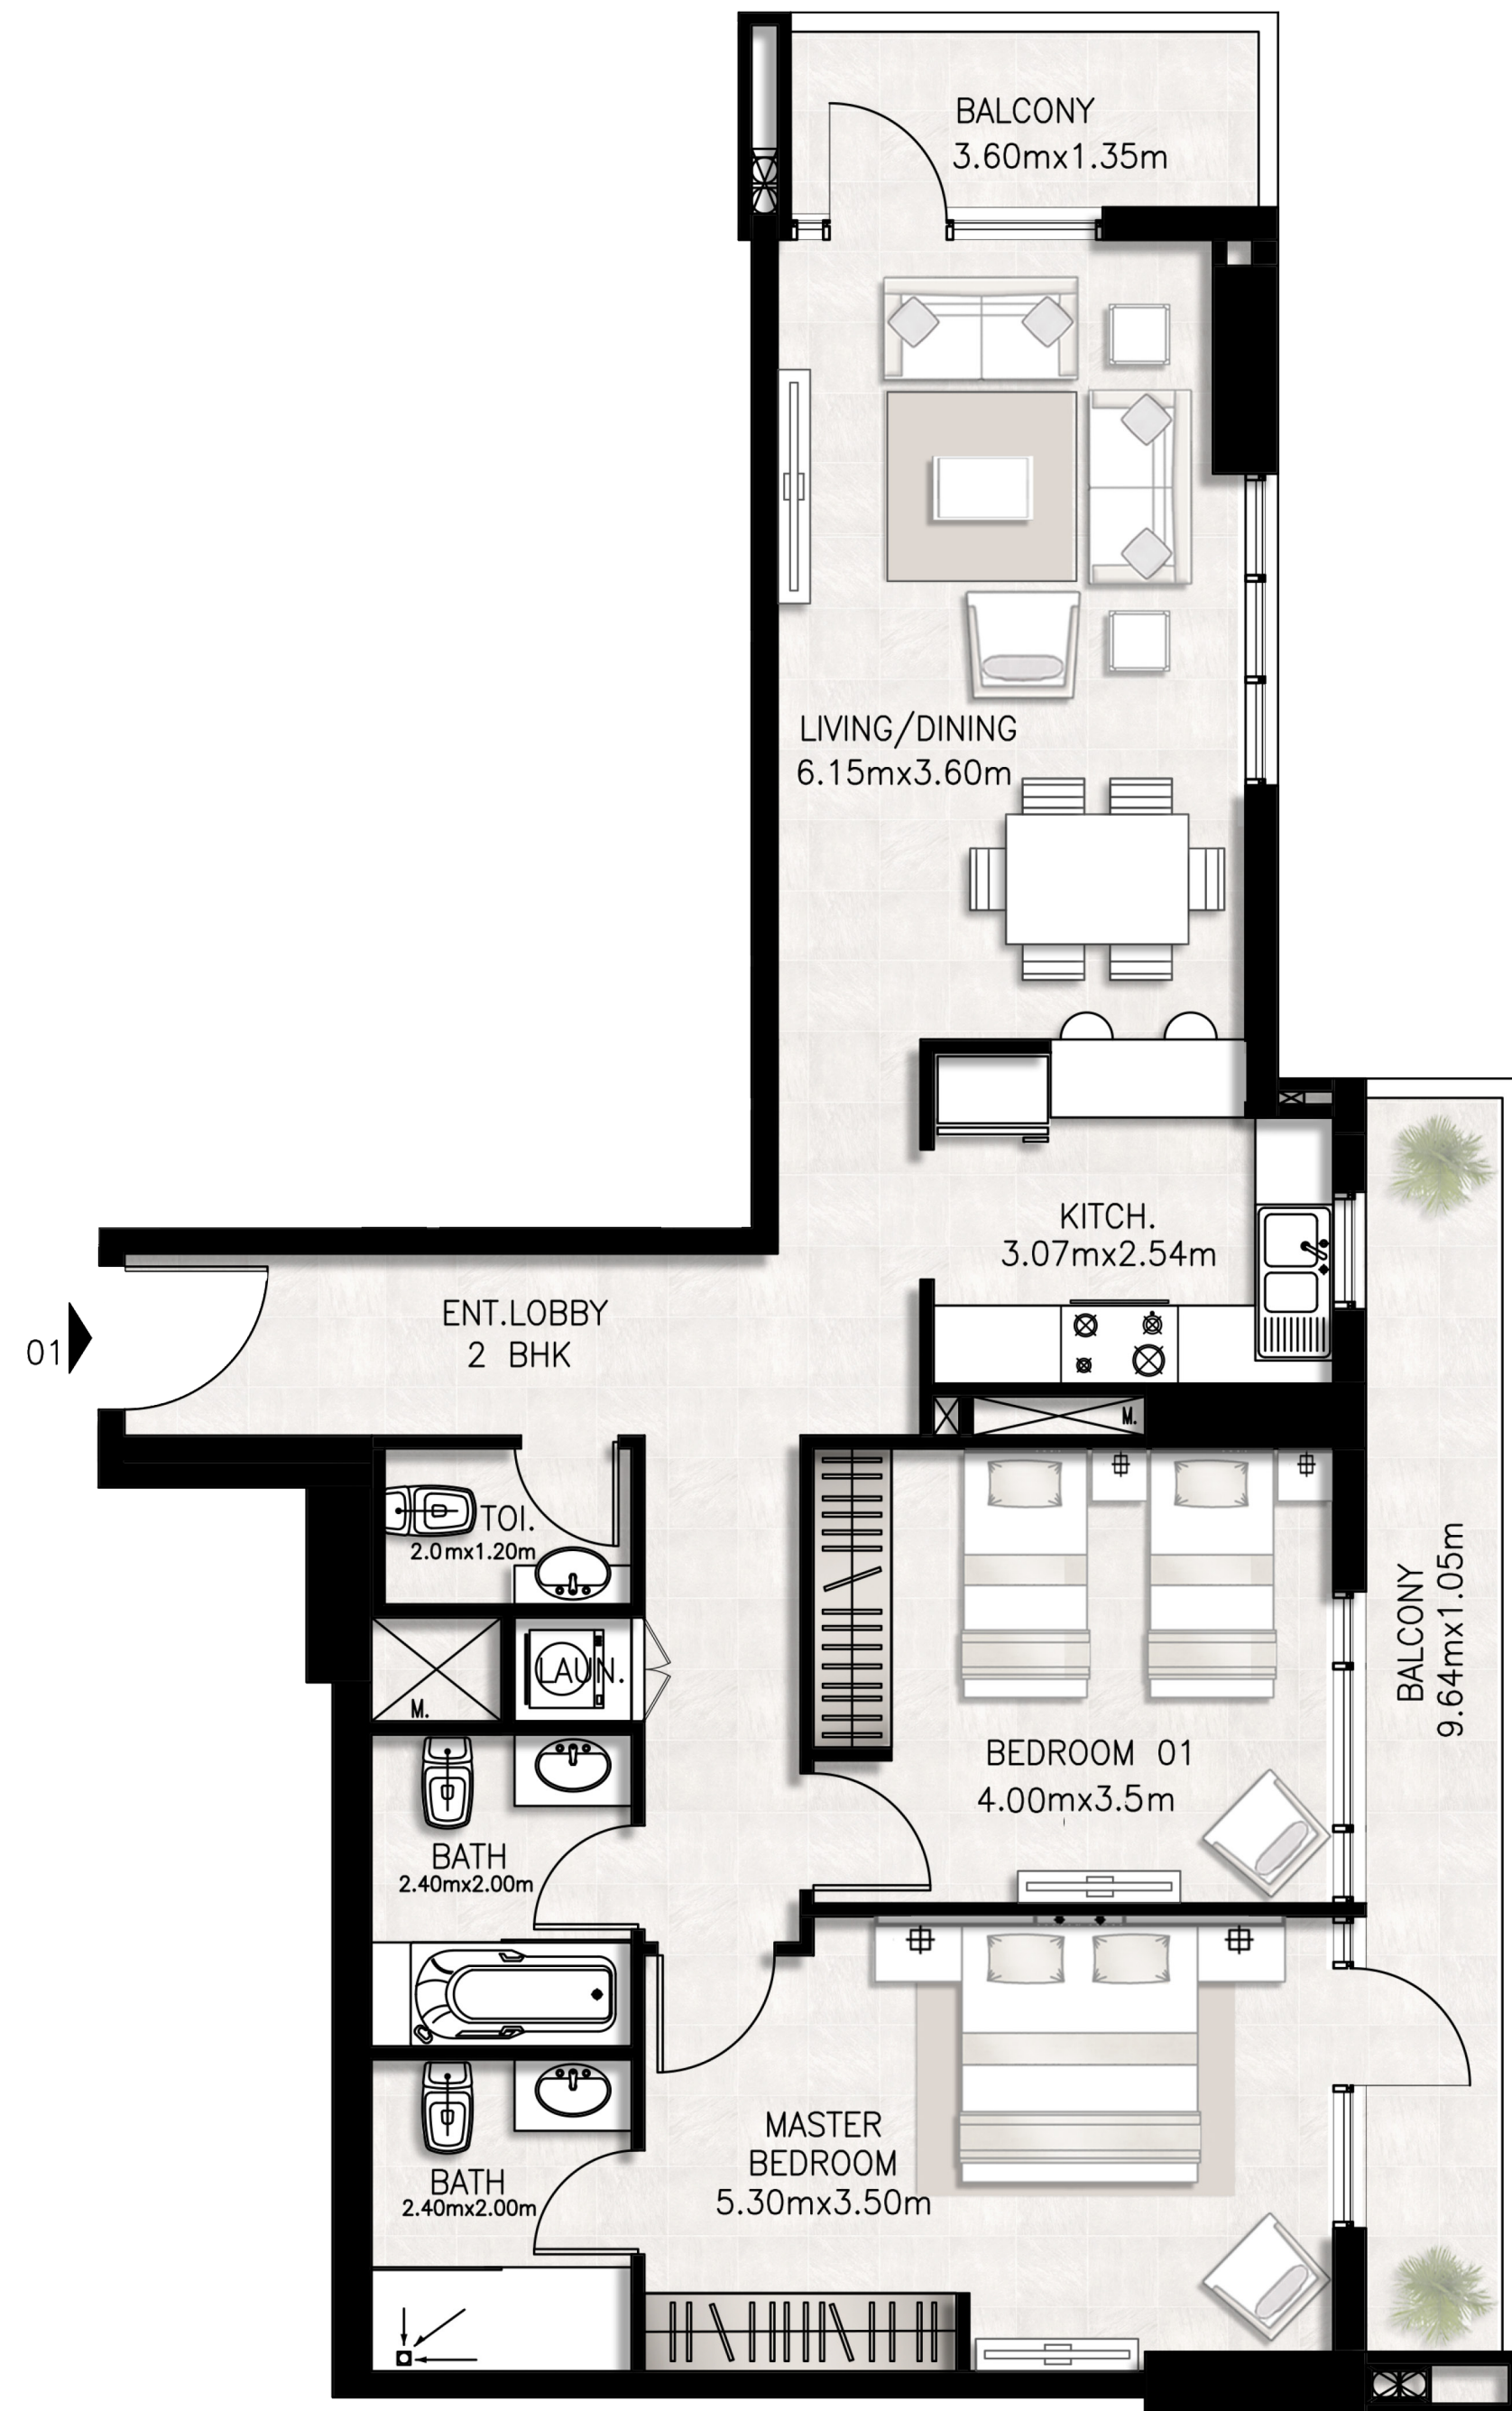

Unit 1101 / Eleventh floor

BED / BATHS	2 BEDS / 2.5 BATHS
SUITE AREA	99.26 SQM / 1068.4 SQFT
BALCONY AREA	18.18 SQM / 195.7 SQFT
TOTAL AREA	117.44 SQM / 1264.1 SQFT