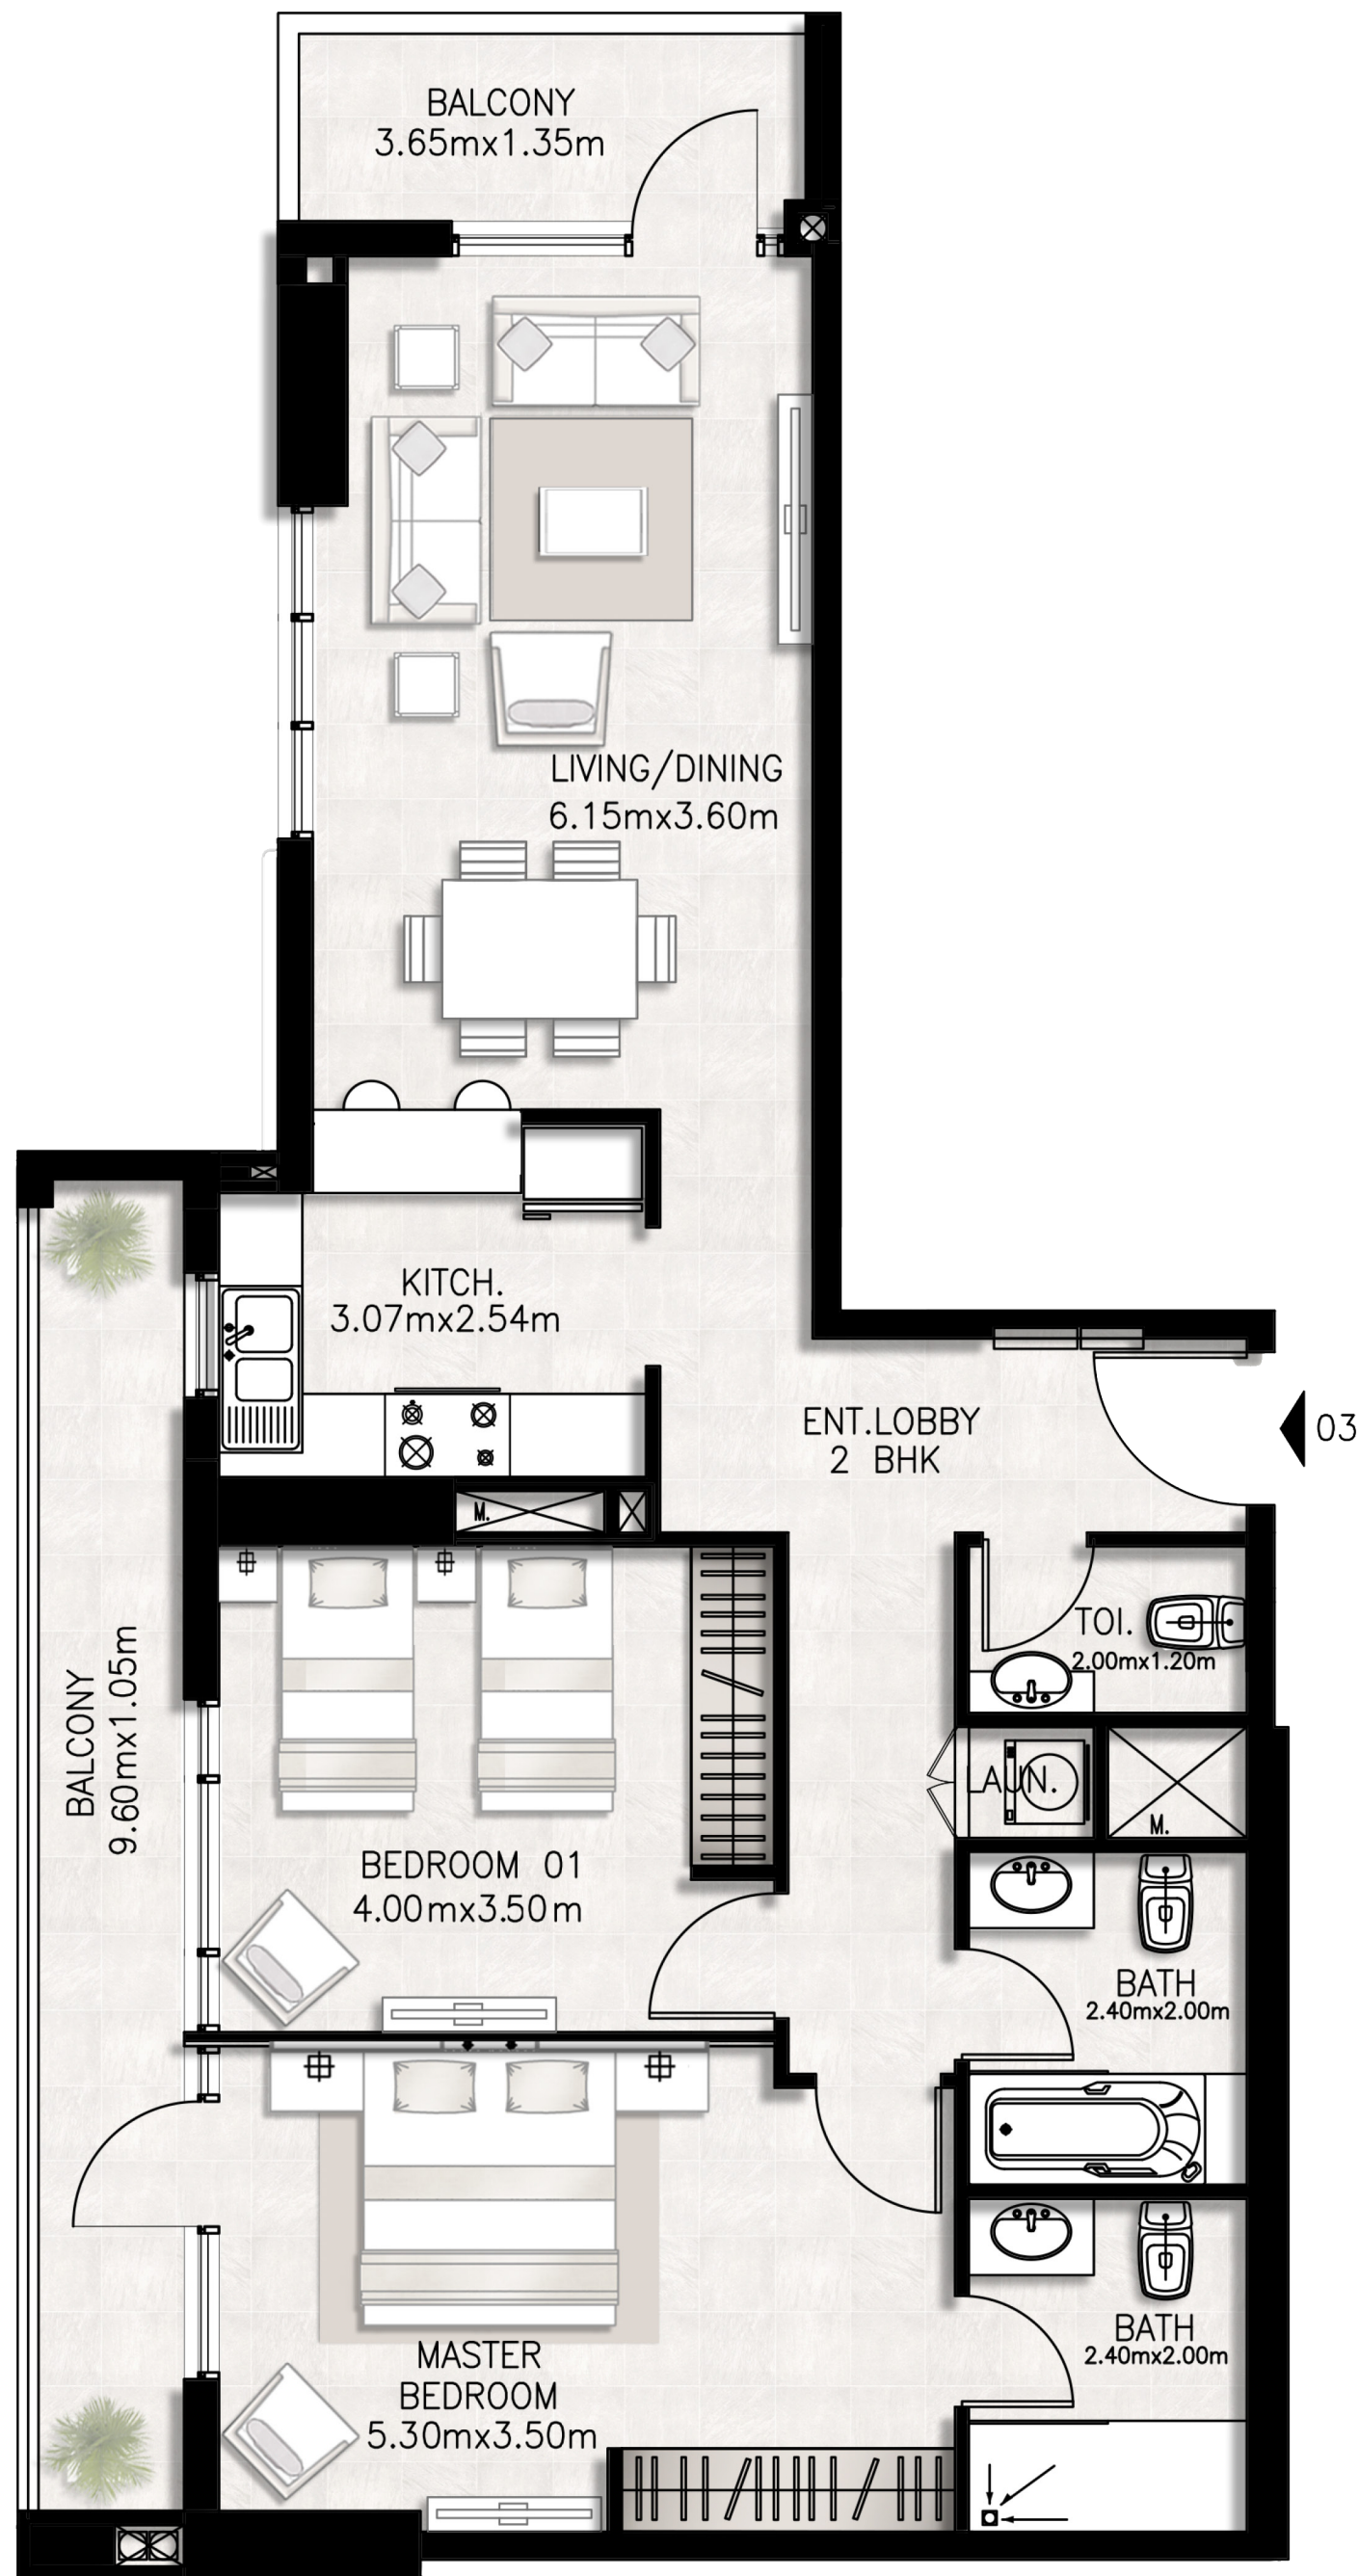

Unit 1303 / Thirteenth floor

BED / BATHS	2 BEDS / 2.5 BATHS
SUITE AREA	95.82 SQM / 1031.4 SQFT
BALCONY AREA	18.29 SQM / 196.9 SQFT
TOTAL AREA	114.11 SQM / 1228.3 SQFT