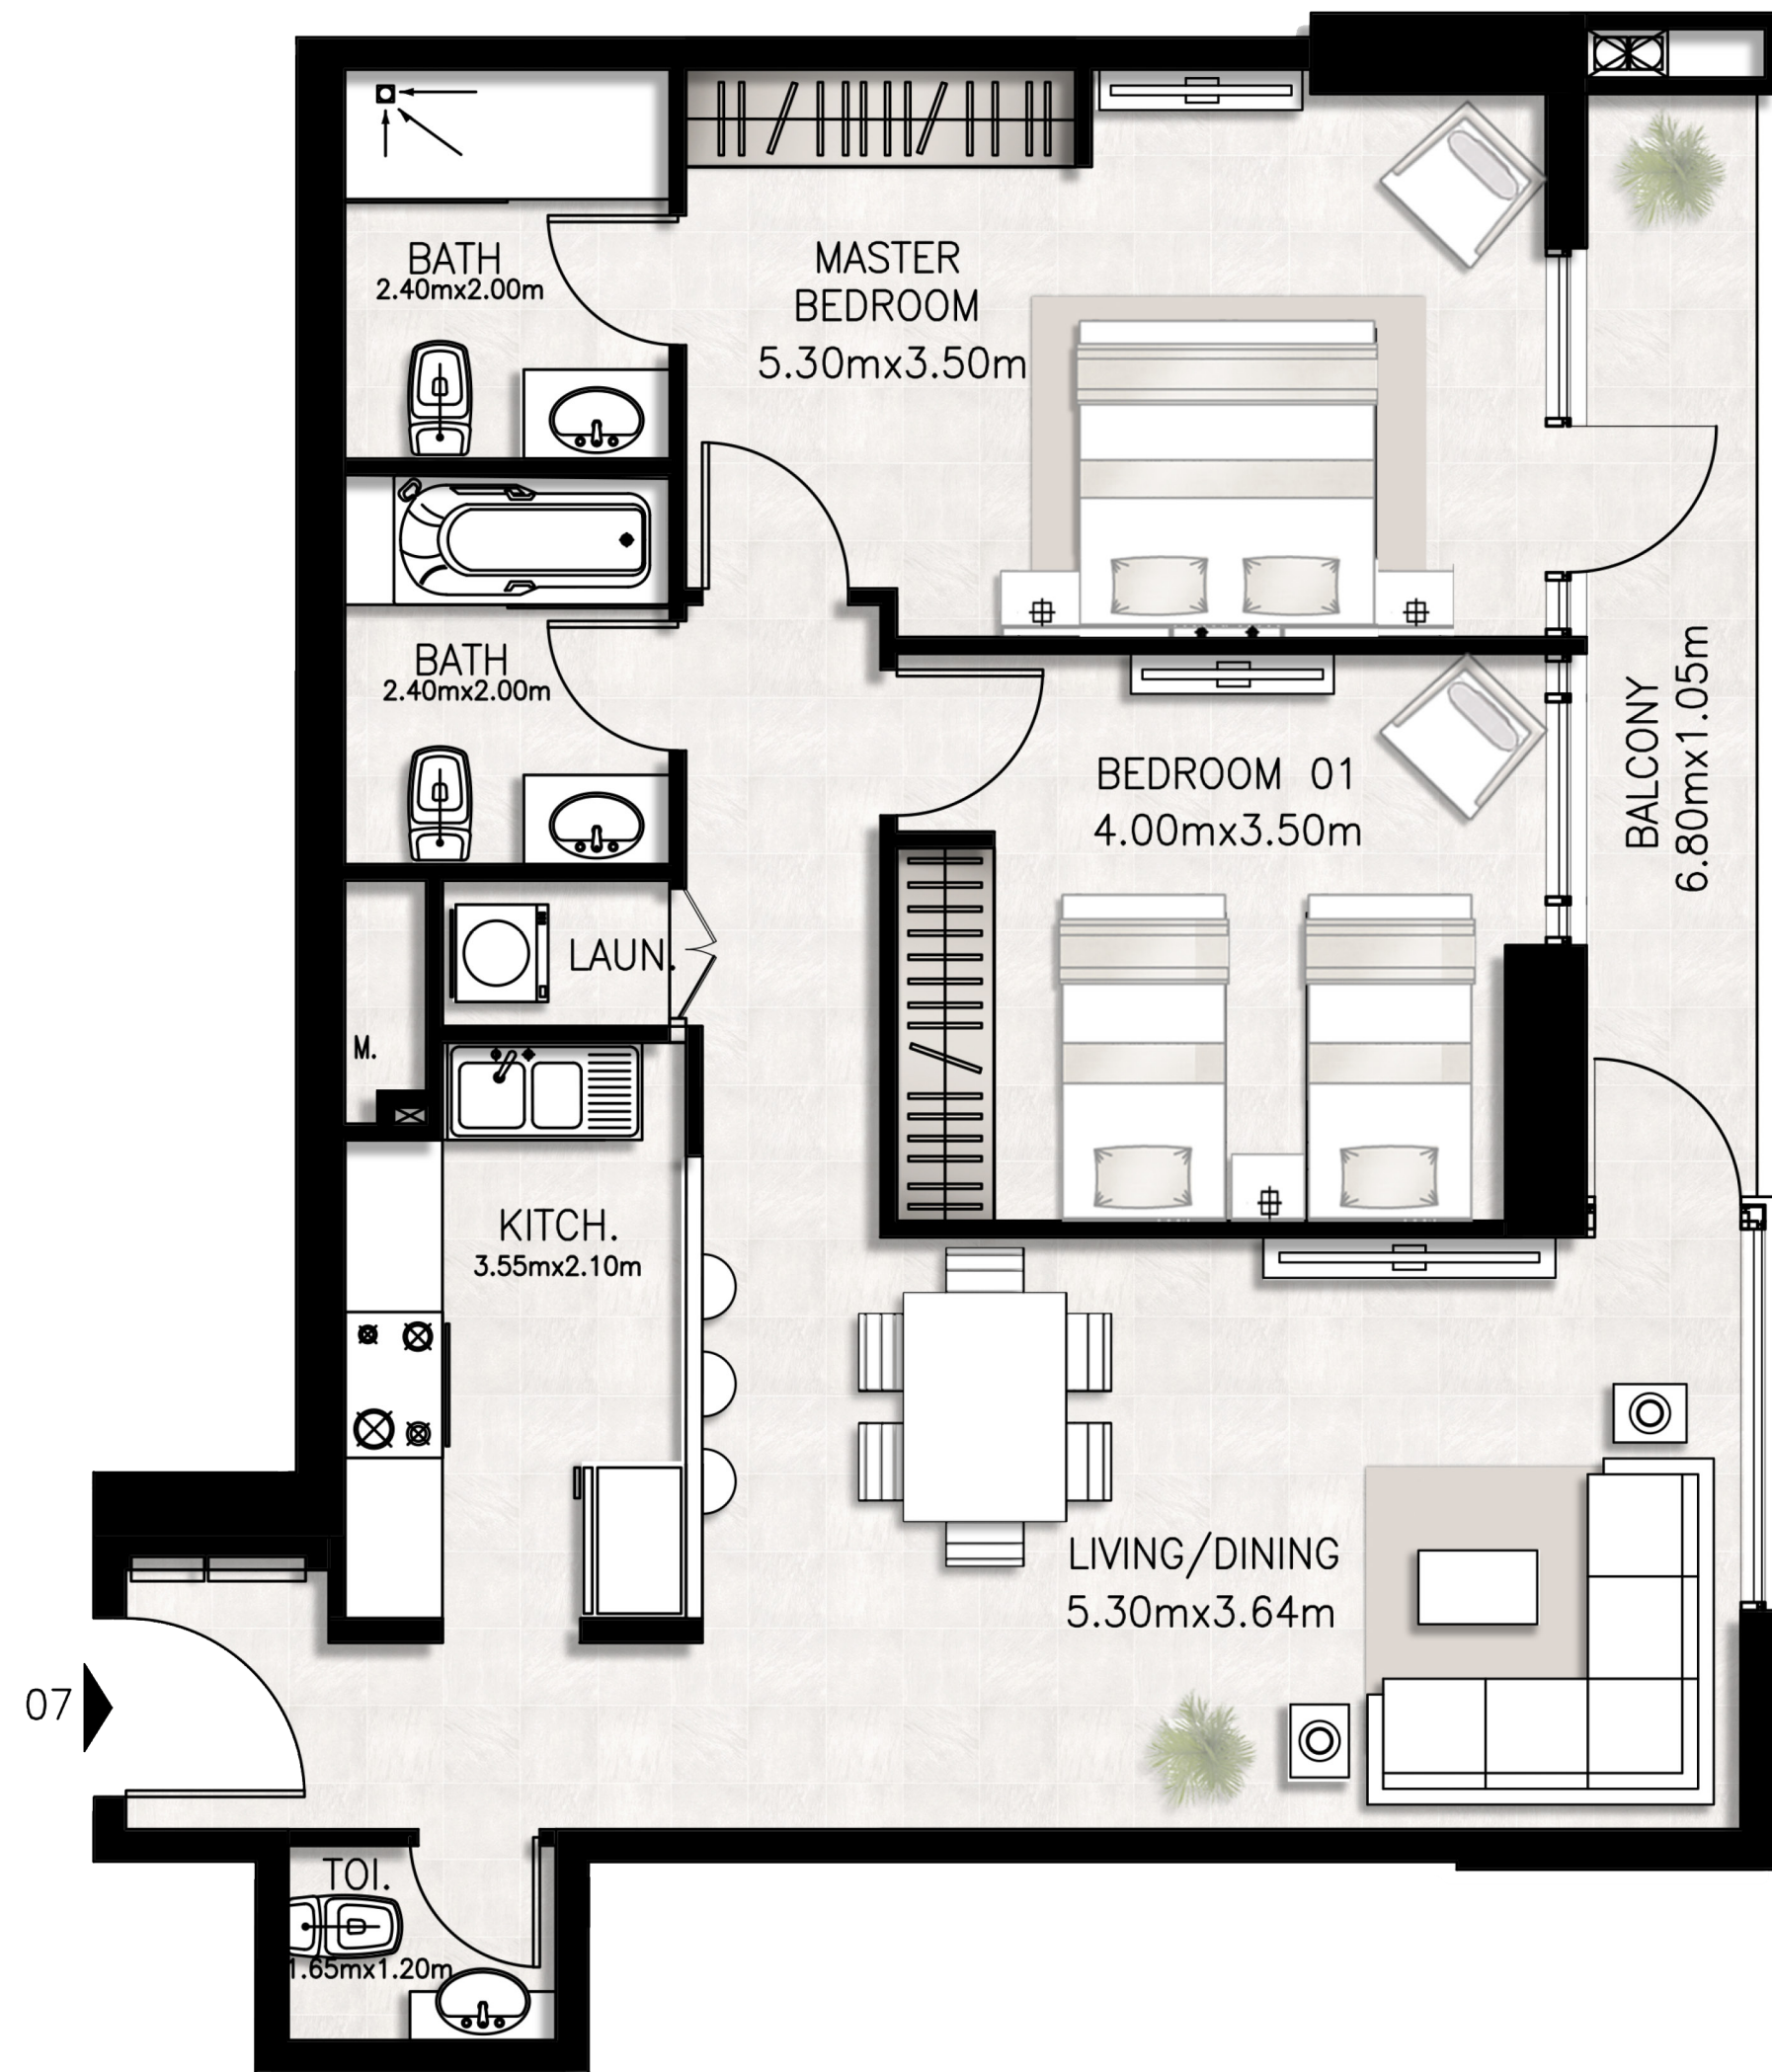

Unit 207 / Second floor

BED / BATHS	2 BEDS / 2.5 BATHS
SUITE AREA	93.12 SQM / 1002.3 SQFT
BALCONY AREA	9.04 SQM / 97.3 SQFT
TOTAL AREA	102.16 SQM / 1099.6 SQFT

Road