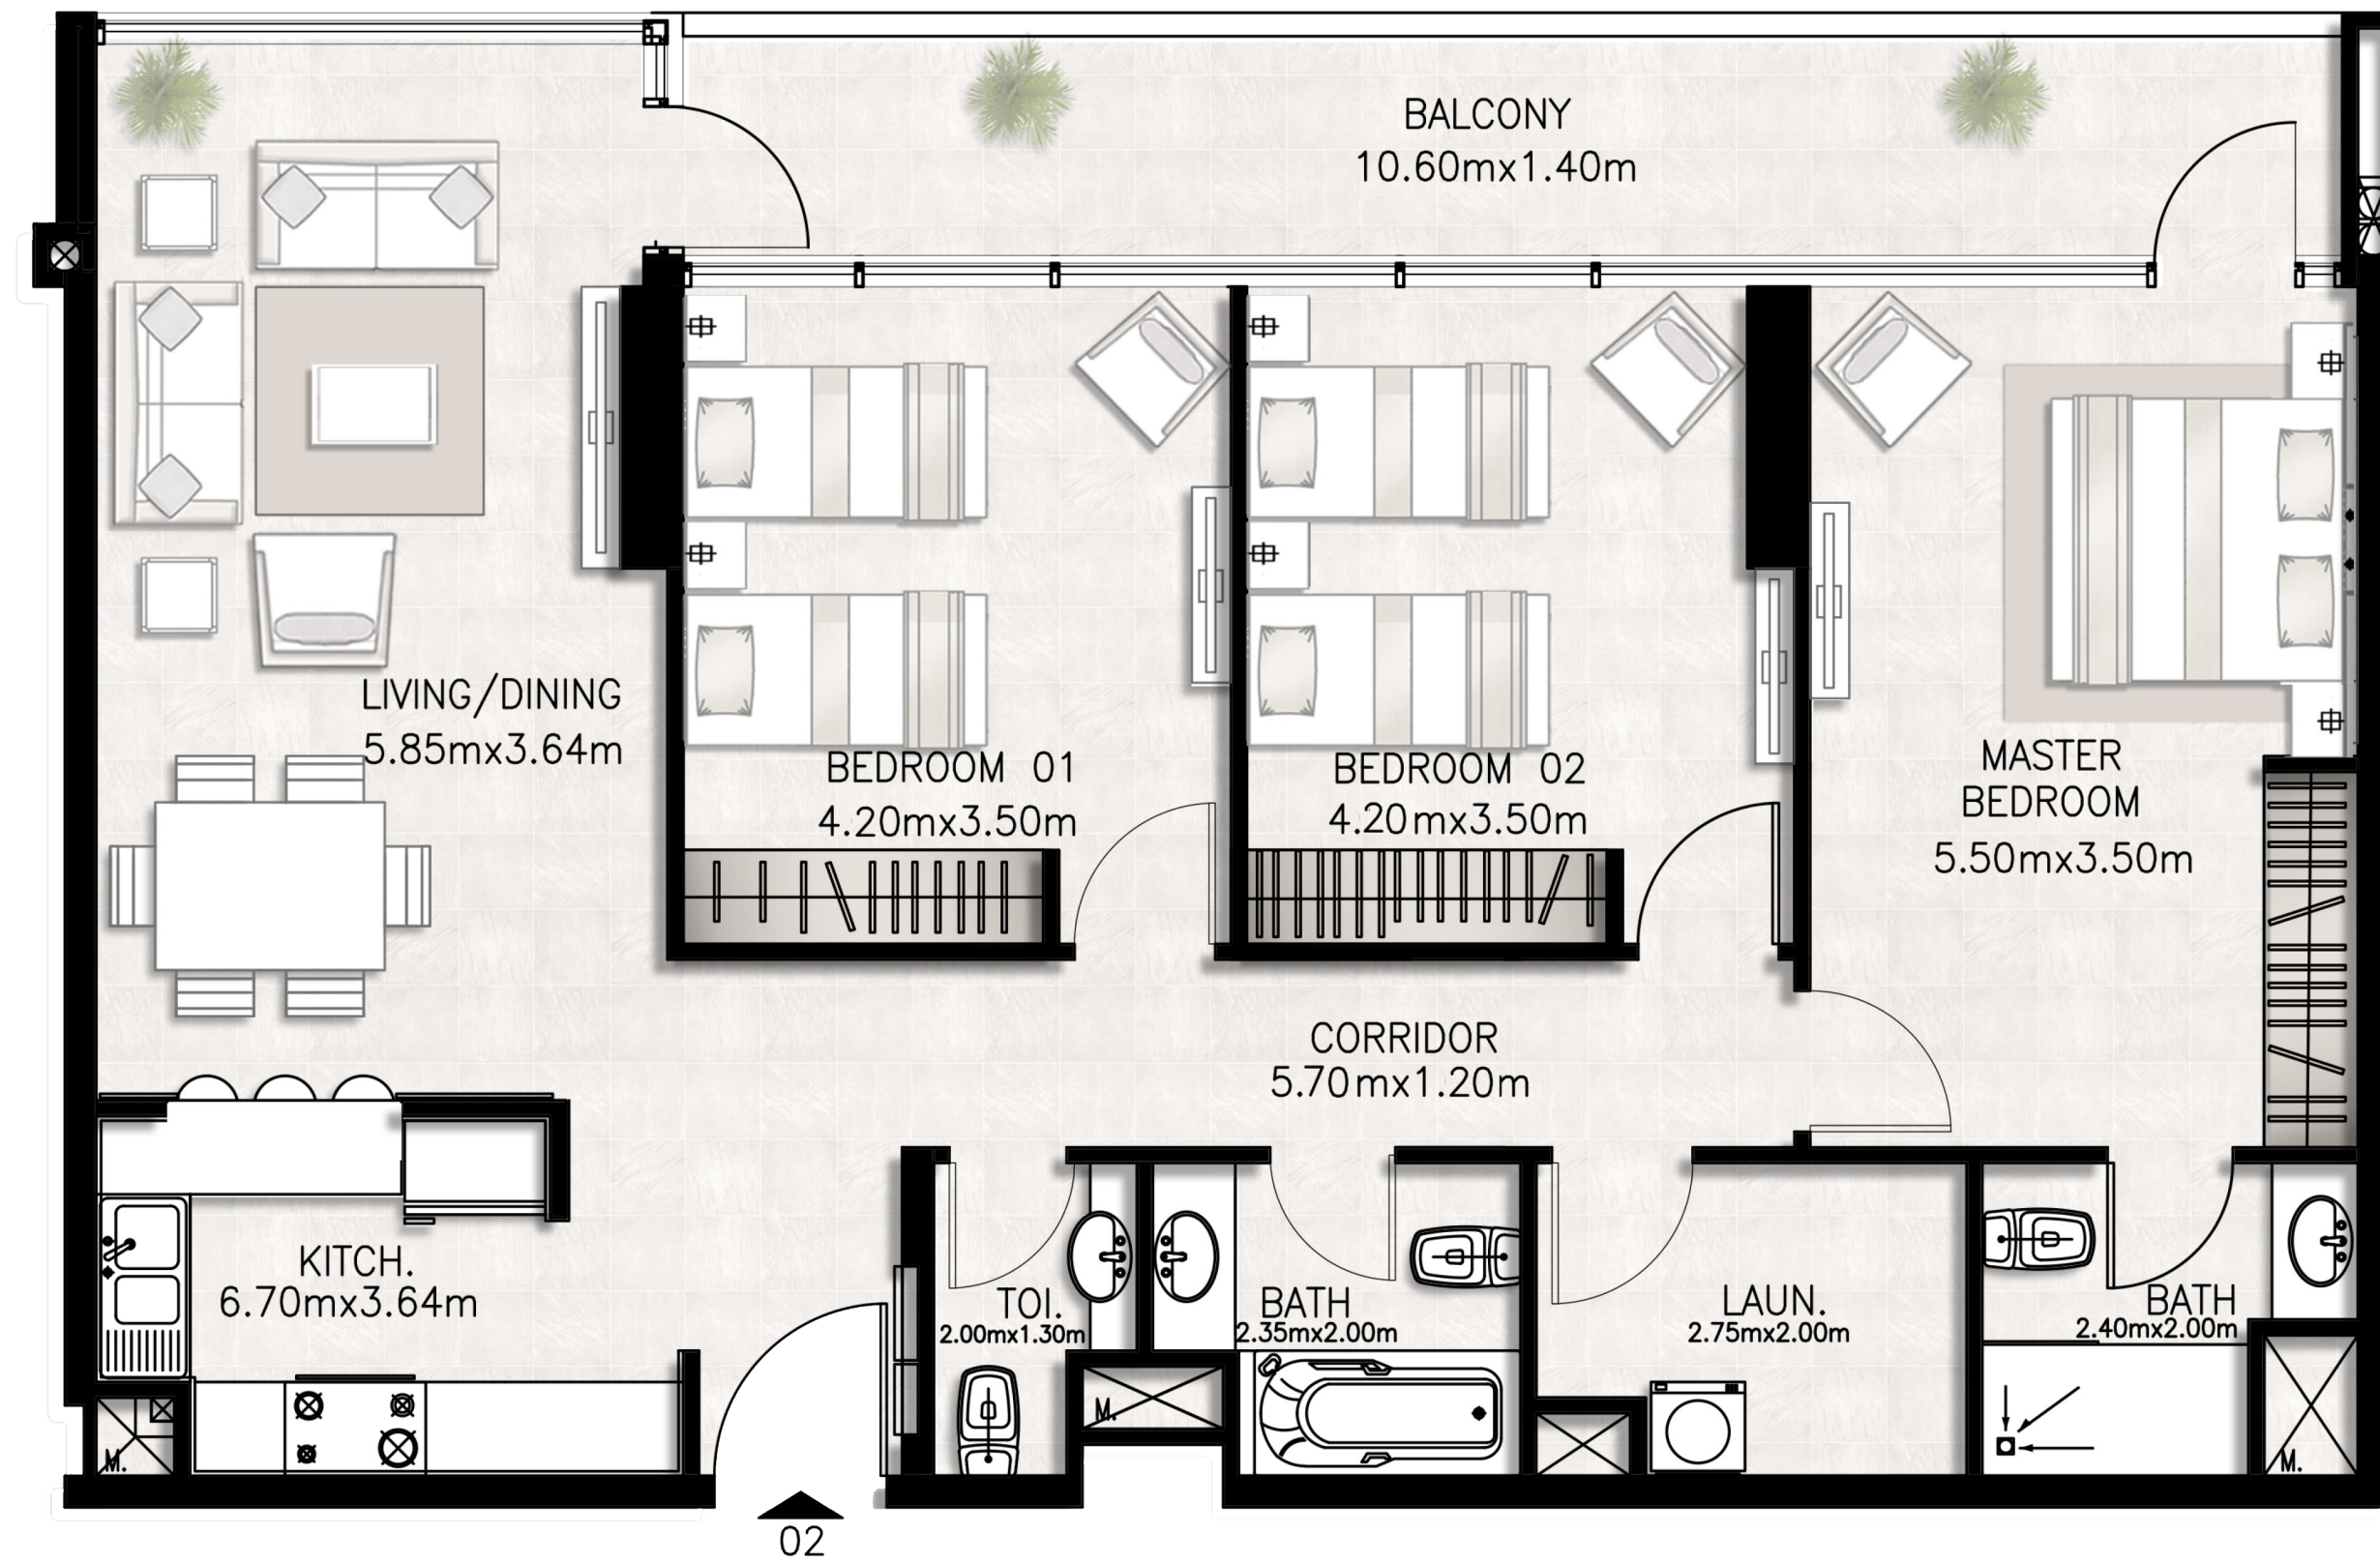

Second Floor

Unit layouts

Unit 201 / Second floor

BED / BATHS	2 BEDS / 2.5 BATHS
SUITE AREA	99.26 SQM / 1068.4 SQFT
BALCONY AREA	18.18 SQM / 195.7 SQFT
TOTAL AREA	117.44 SQM / 1264.1 SQFT

Unit 202 / Second floor