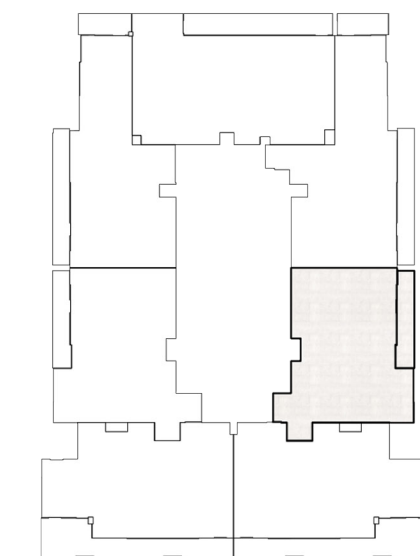

Unit 1506 / Fifteenth floor

BED / BATHS	2 BEDS / 2.5 BATHS
SUITE AREA	98.70 SQM / 1062.4 SQFT
BALCONY AREA	24.51 SQM / 263.8 SQFT
TOTAL AREA	123.21 SQM / 1326.2 SQFT

Unit 1507 / Fifteenth floor

BED / BATHS	2 BEDS / 2.5 BATHS
SUITE AREA	93.12 SQM / 1002.3 SQFT
BALCONY AREA	9.04 SQM / 97.3 SQFT
TOTAL AREA	102.16 SQM / 1099.6 SQFT