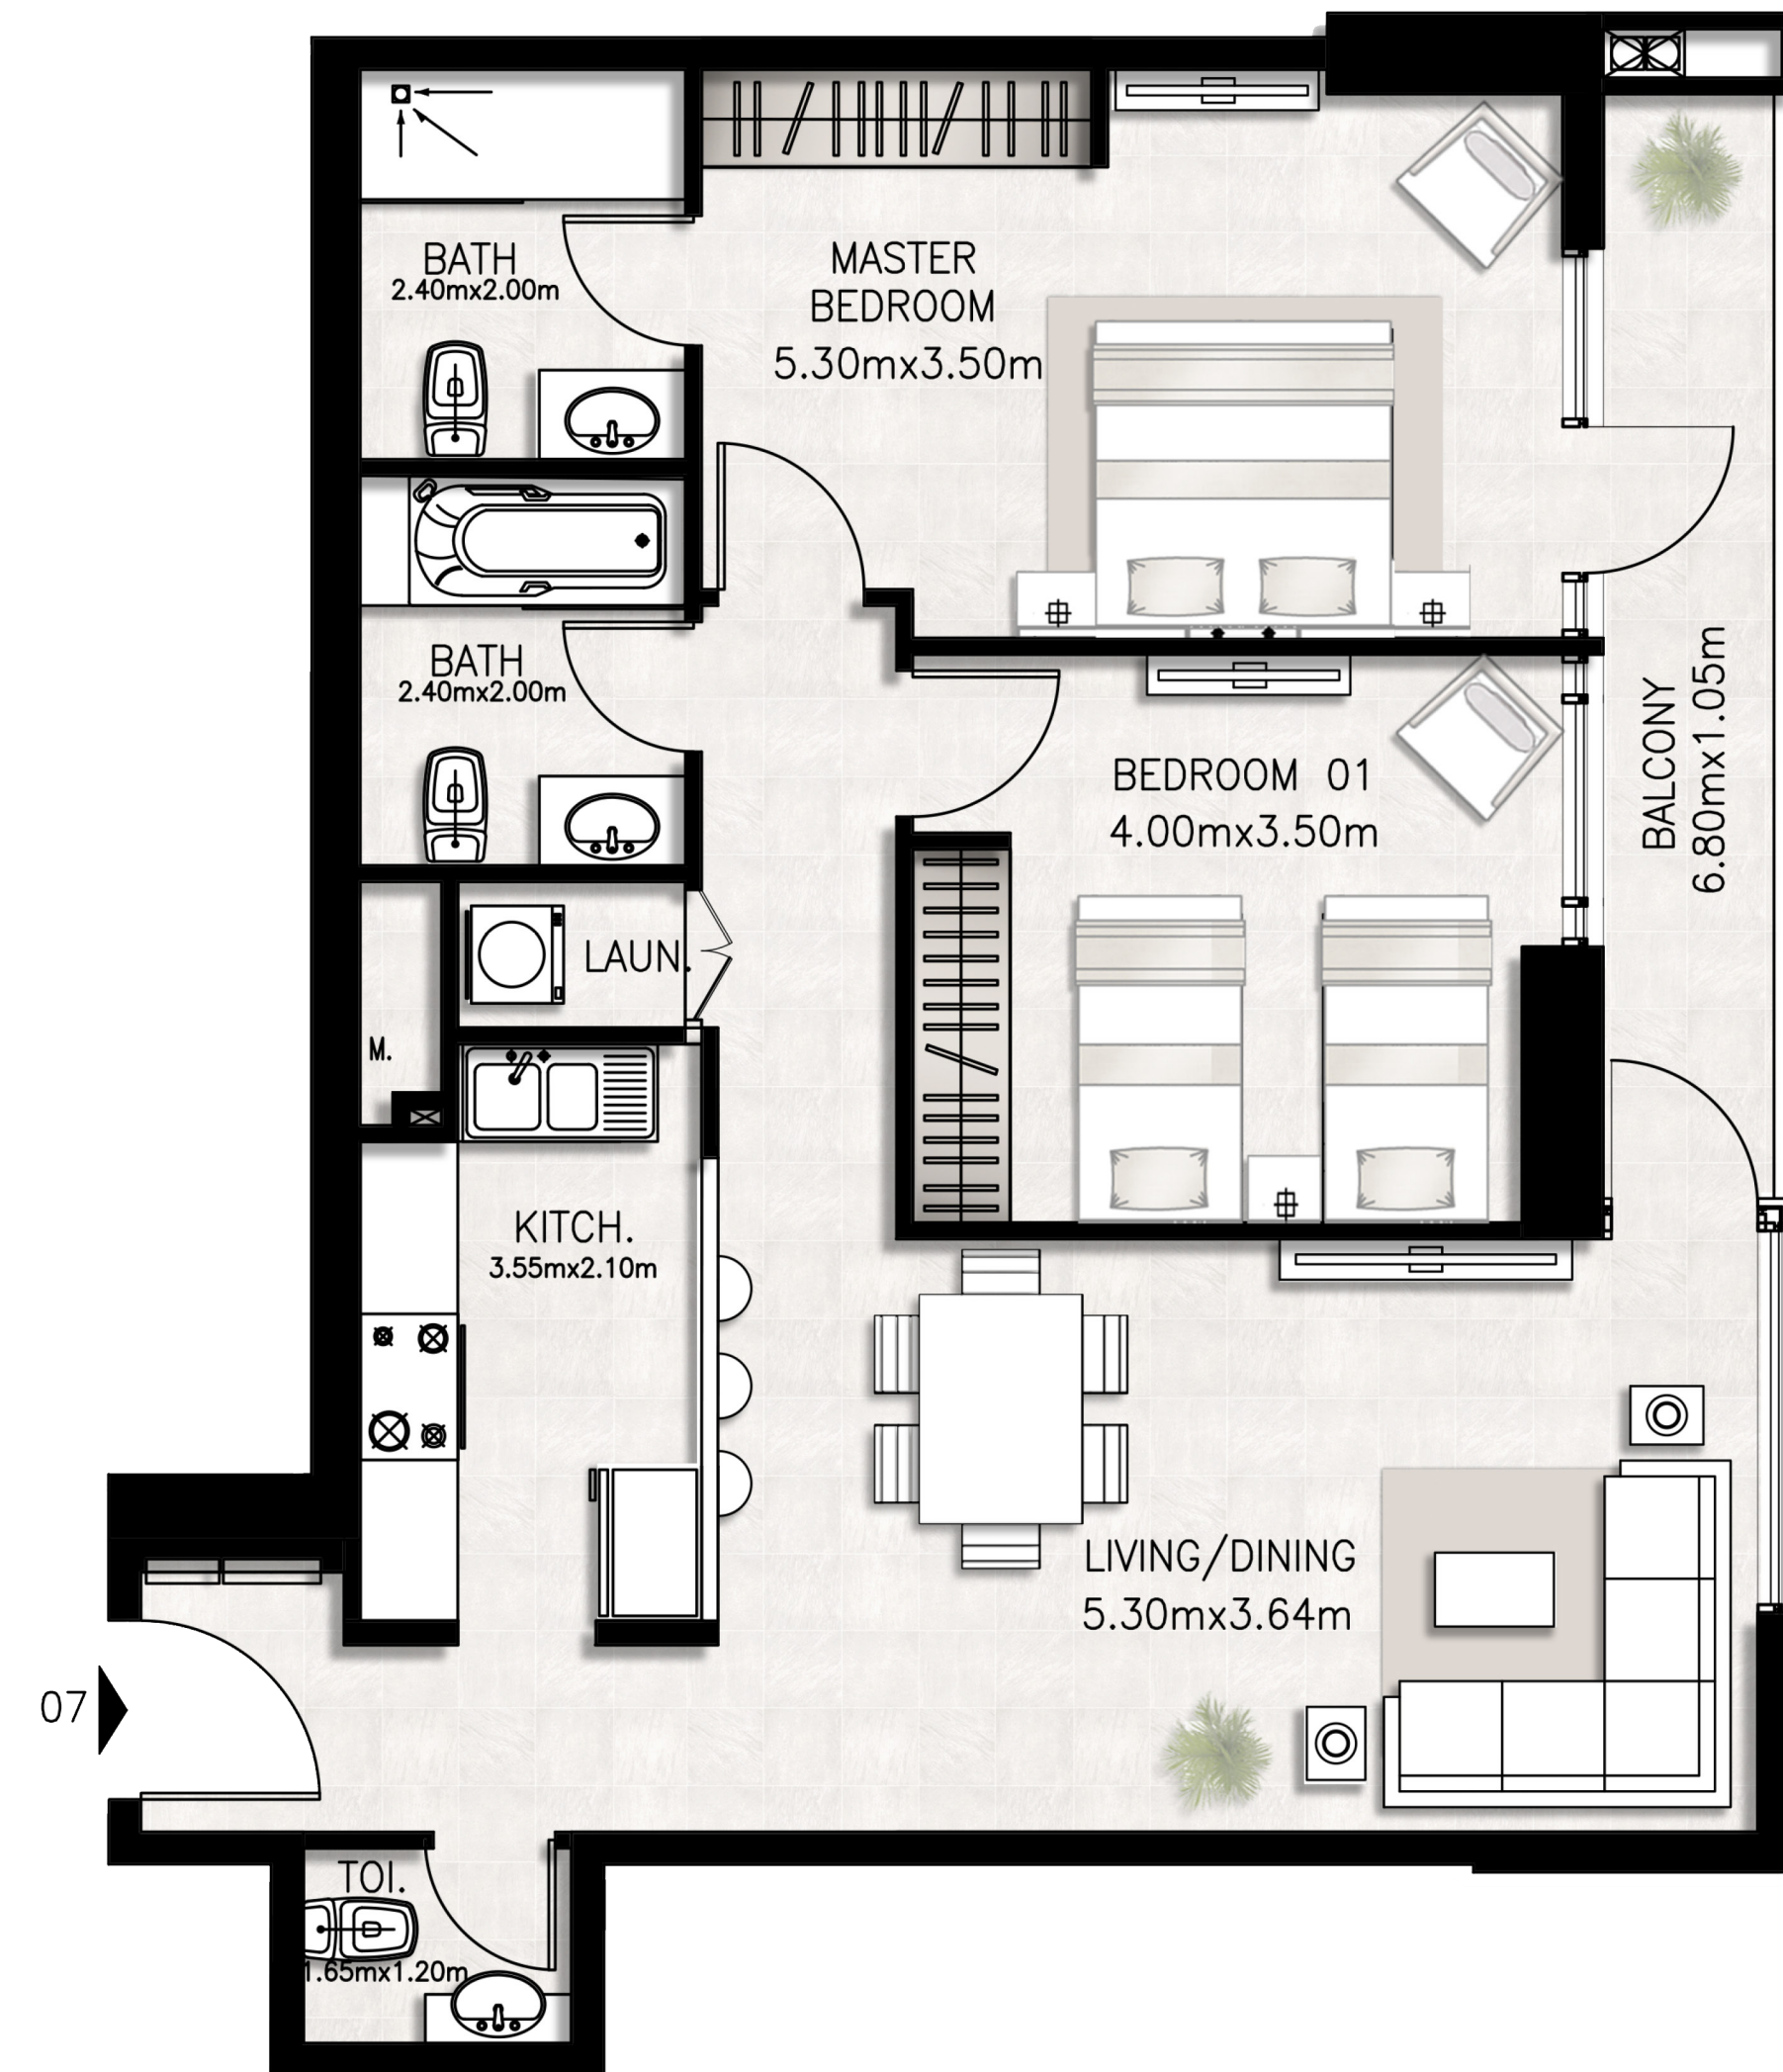

Unit 907 / Ninth floor

BED / BATHS	2 BEDS / 2.5 BATHS
SUITE AREA	93.12 SQM / 1002.3 SQFT
BALCONY AREA	9.04 SQM / 97.3 SQFT
TOTAL AREA	102.16 SQM / 1099.6 SQFT

Road