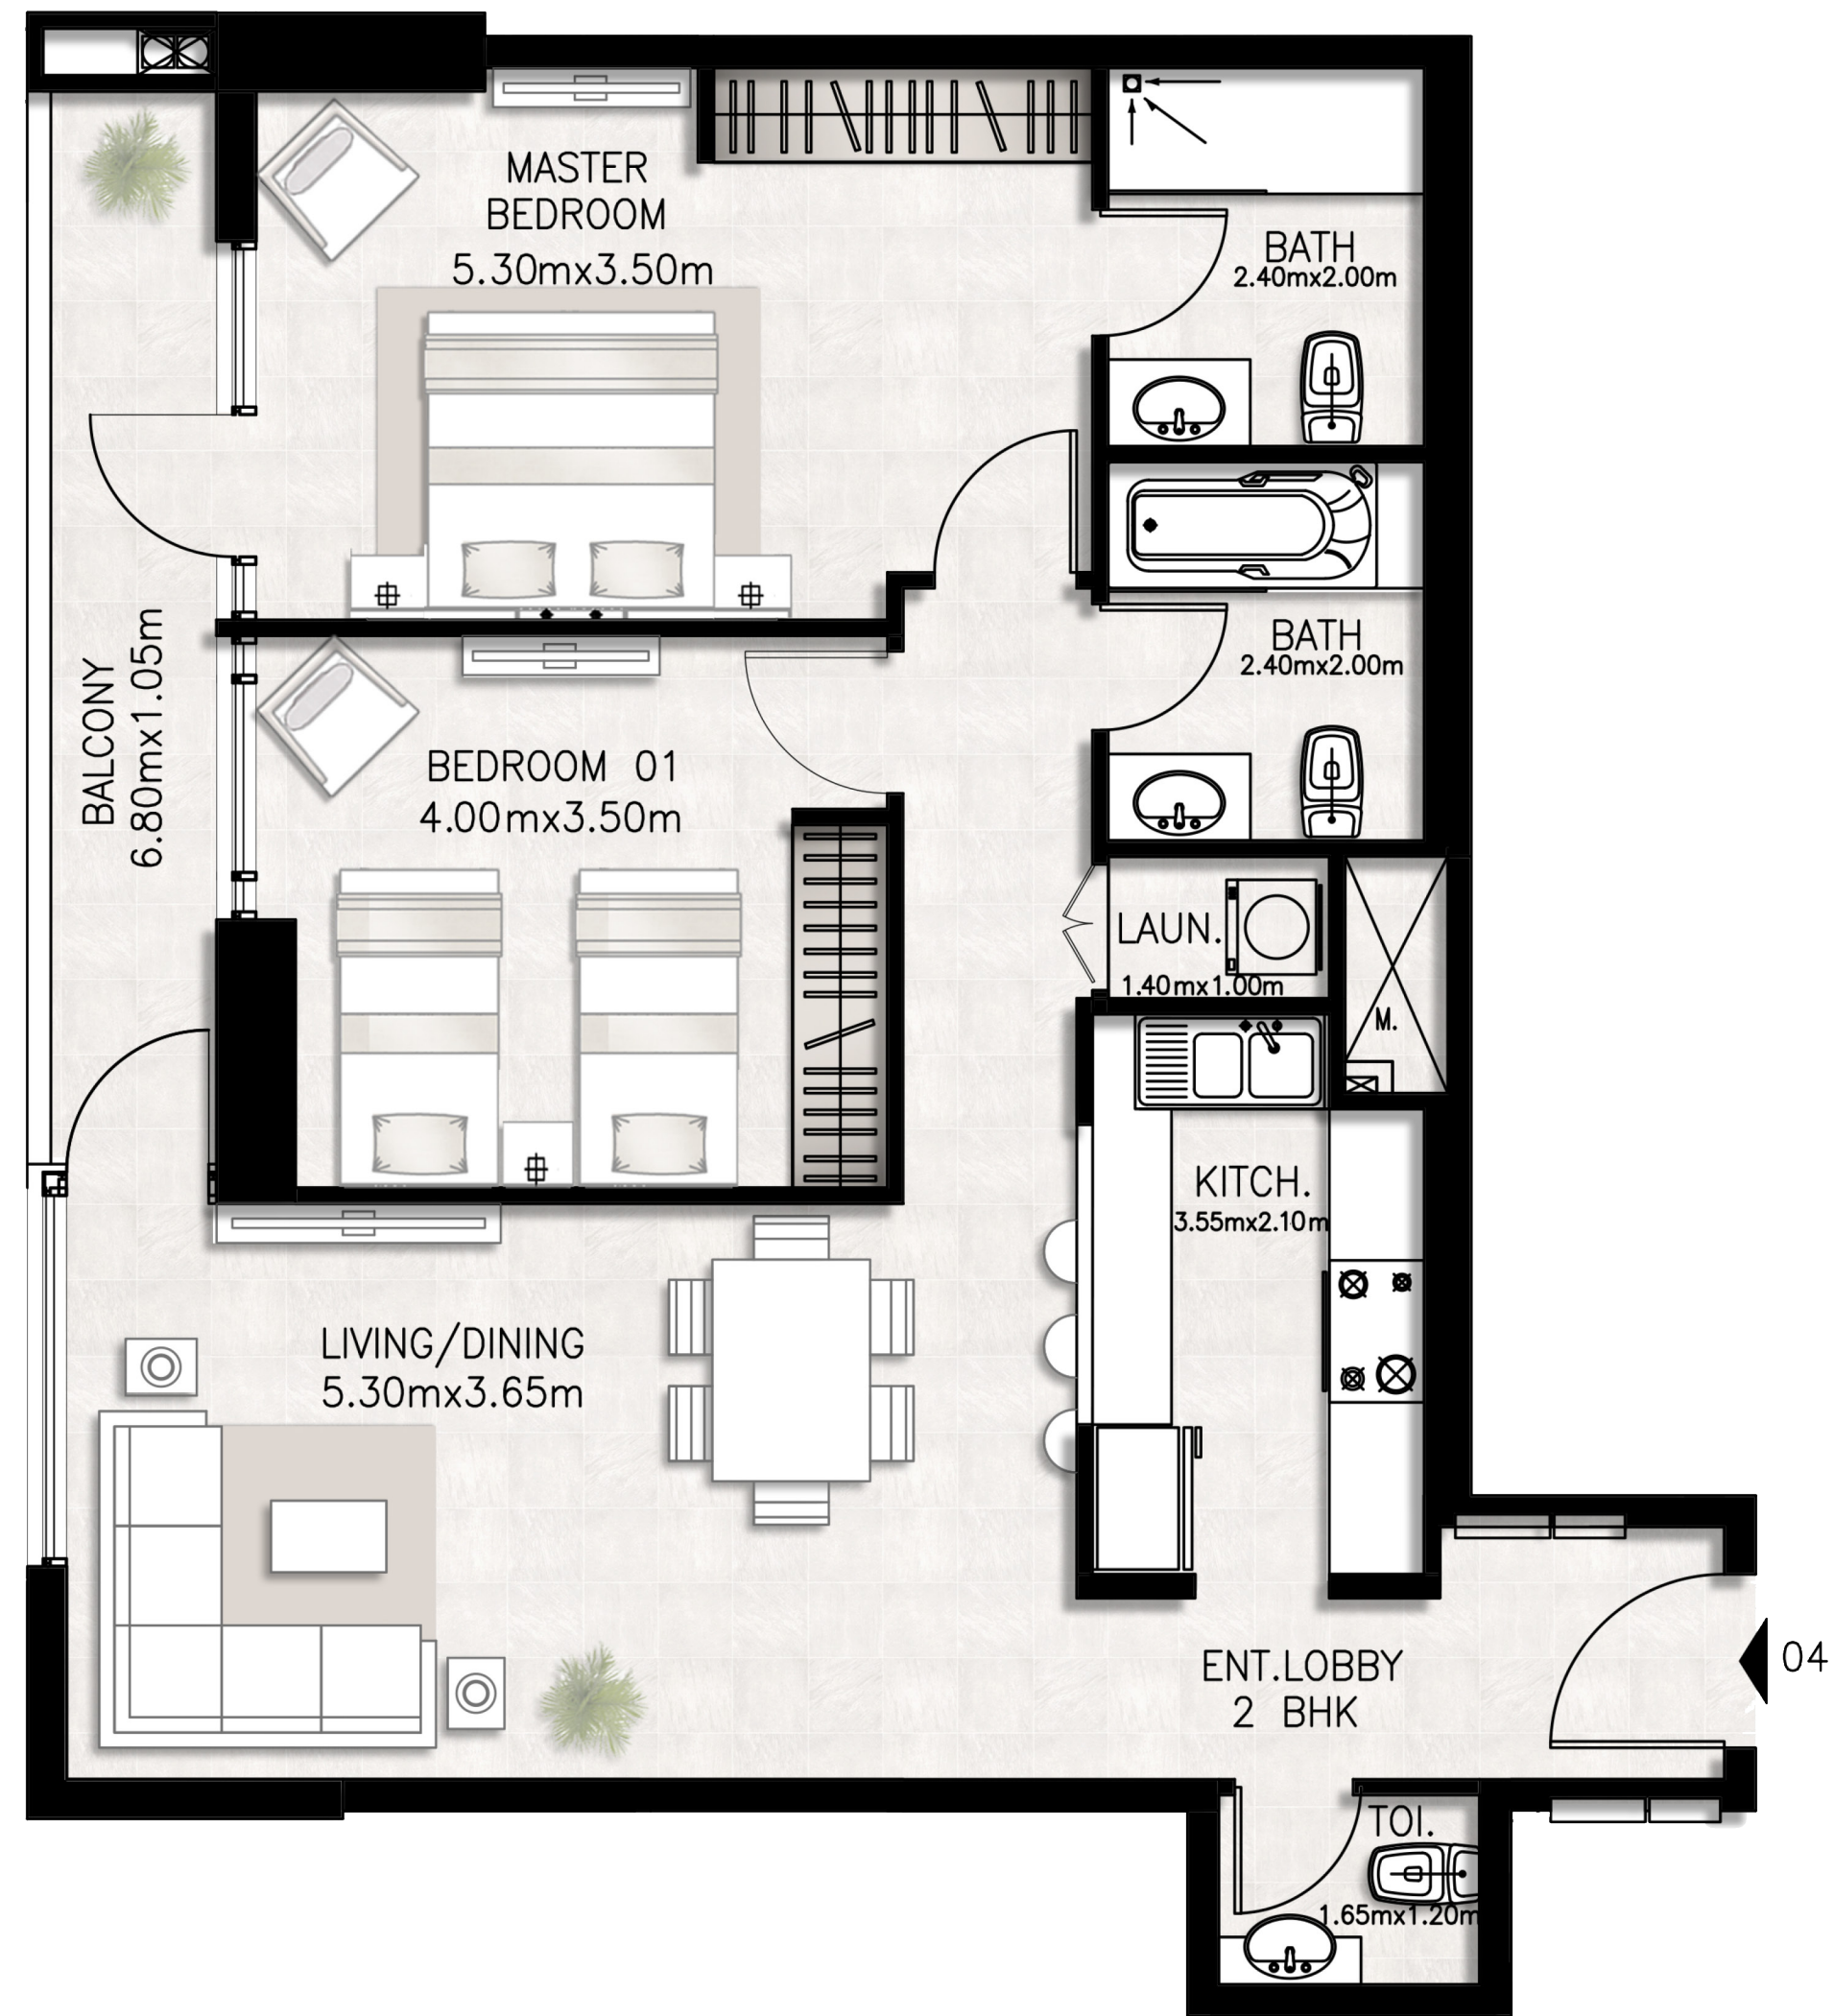

BED / BATHS	3 BEDS / 2.5 BATHS
SUITE AREA	117.61 SQM / 1265.9 SQFT
BALCONY AREA	17.01 SQM / 183.1 SQFT
TOTAL AREA	134.62 SQM / 1449.0 SQFT

Unit 1603 / Sixteenth floor

BED / BATHS	2 BEDS / 2.5 BATHS
SUITE AREA	95.82 SQM / 1031.4 SQFT
BALCONY AREA	18.29 SQM / 196.9 SQFT
TOTAL AREA	114.11 SQM / 1228.3 SQFT