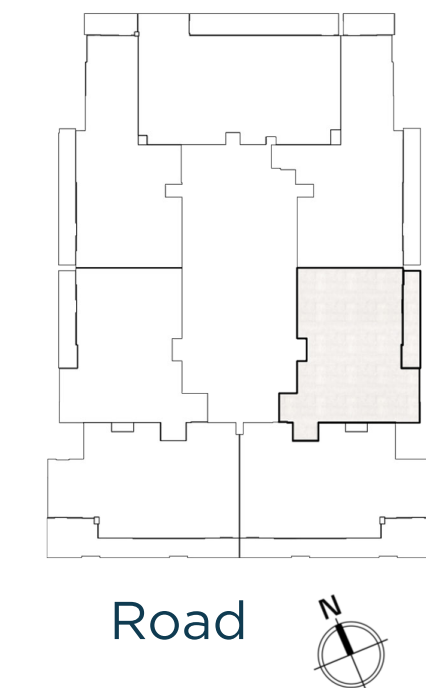

Fifth Floor

Unit layouts

Unit 501 / Fifth floor

BED / BATHS	2 BEDS / 2.5 BATHS
SUITE AREA	99.26 SQM / 1068.4 SQFT
BALCONY AREA	18.18 SQM / 195.7 SQFT
TOTAL AREA	117.44 SQM / 1264.1 SQFT

Unit 502 / Fifth floor