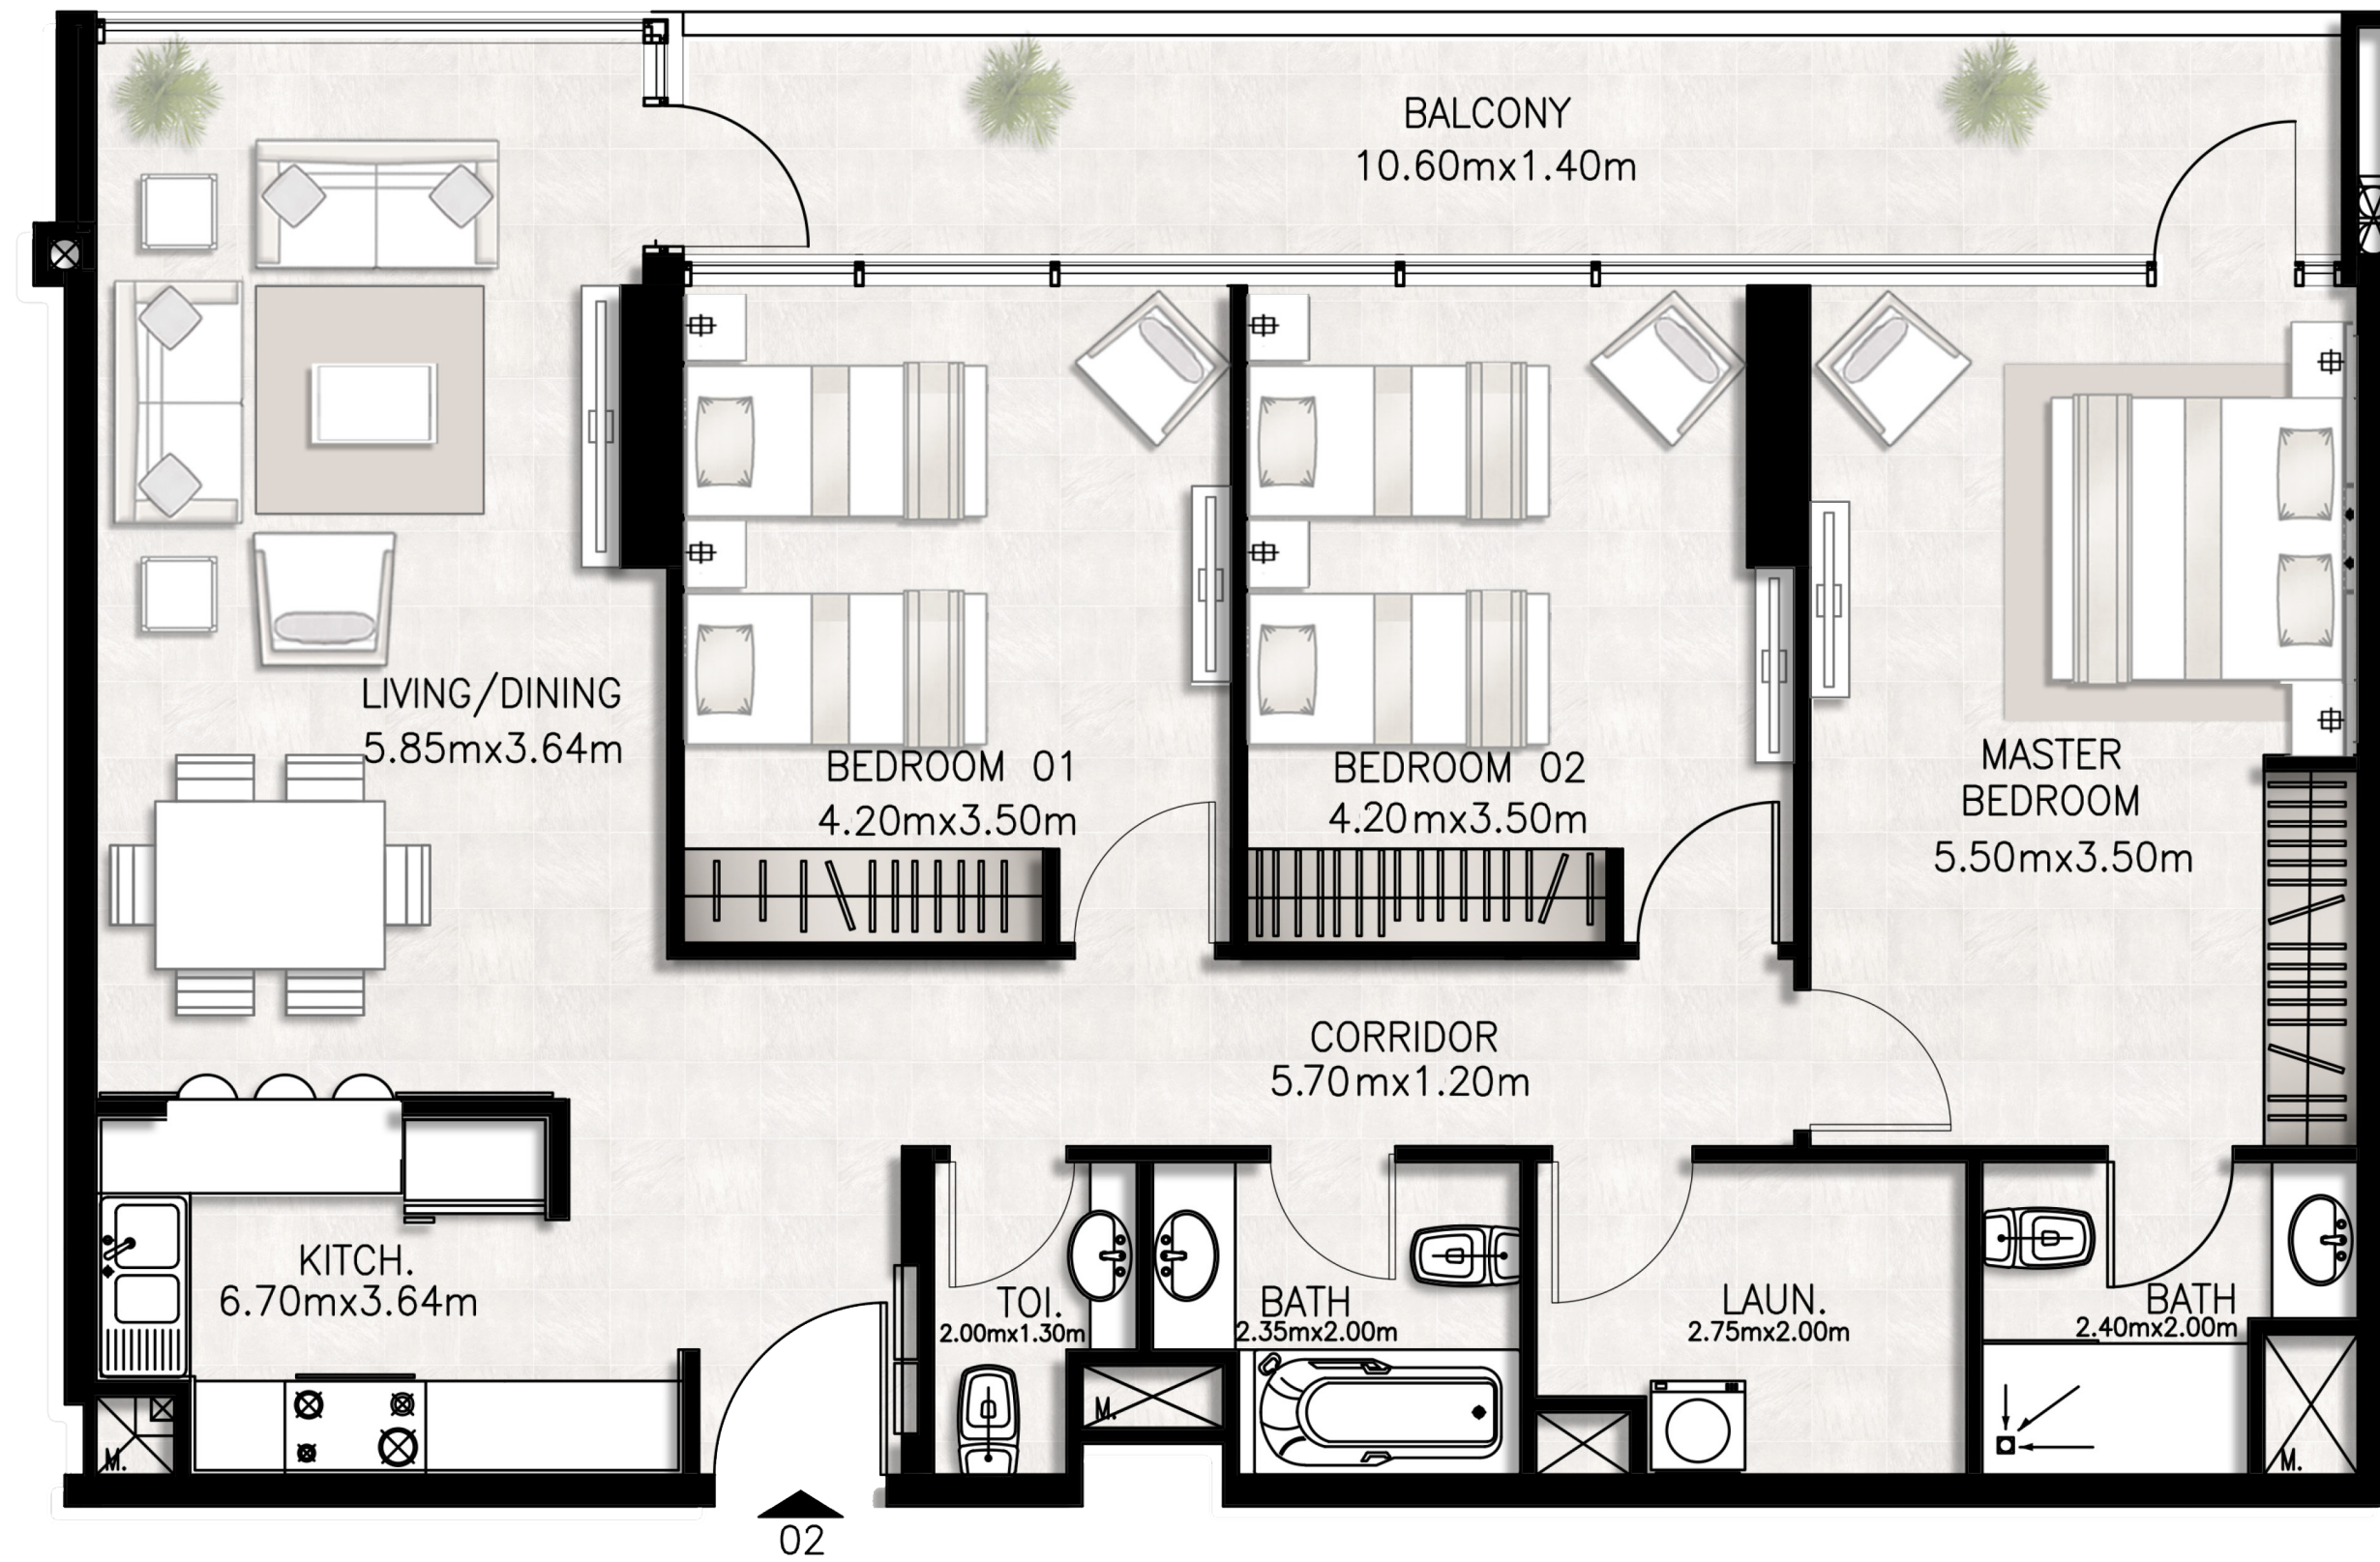

Road

Eighteenth Floor

Unit layouts

Unit 1801 / Eighteenth floor

BED / BATHS	2 BEDS / 2.5 BATHS
SUITE AREA	99.26 SQM / 1068.4 SQFT
BALCONY AREA	18.18 SQM / 195.7 SQFT
TOTAL AREA	117.44 SQM / 1264.1 SQFT

Unit 1802 / Eighteenth floor