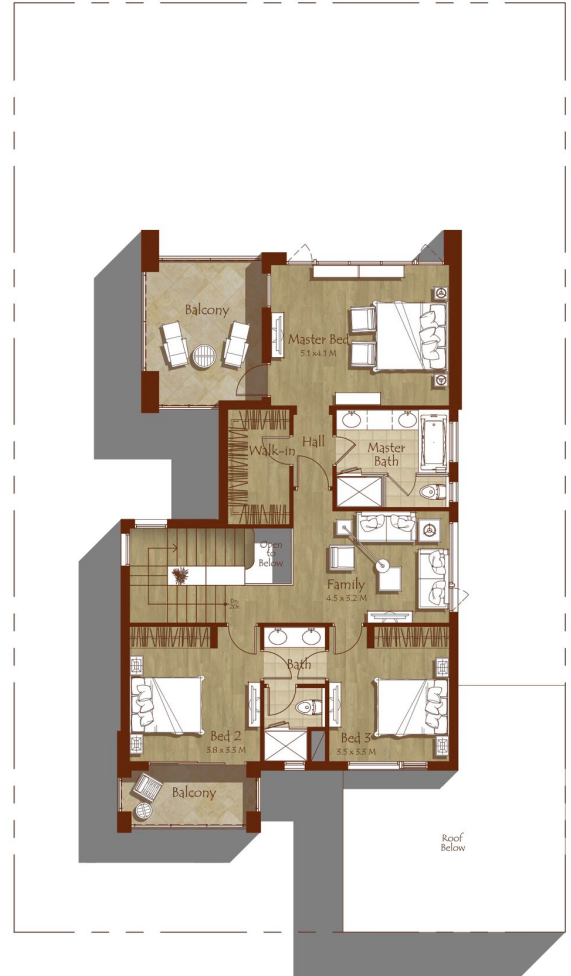

SIDRA

Floorplans

DUBAI HILLS
ESTATE

مدينة محمد بن راشد
MOHAMMED BIN RASHID CITY

M E R A A S

EMAAR

Ground Level

First Level

VILLA 1

No of Bedrooms:3

Total Built up Area: 3,102 Sqft

Ground Level

First Level

VILLA 2

No of Bedrooms: 4

Total Built up Area: 3,237 Sqft

Ground Level

First Level

VILLA 3

No of Bedrooms: 4

Total Built up Area: 3,523 Sqft

Ground Level

First Level

VILLA 4

No of Bedrooms: 5

Total Built up Area: 3,757 Sqft

Ground Level

First Level

VILLA 5

No of Bedrooms: 5

Total Built up Area: 4,283 Sqft