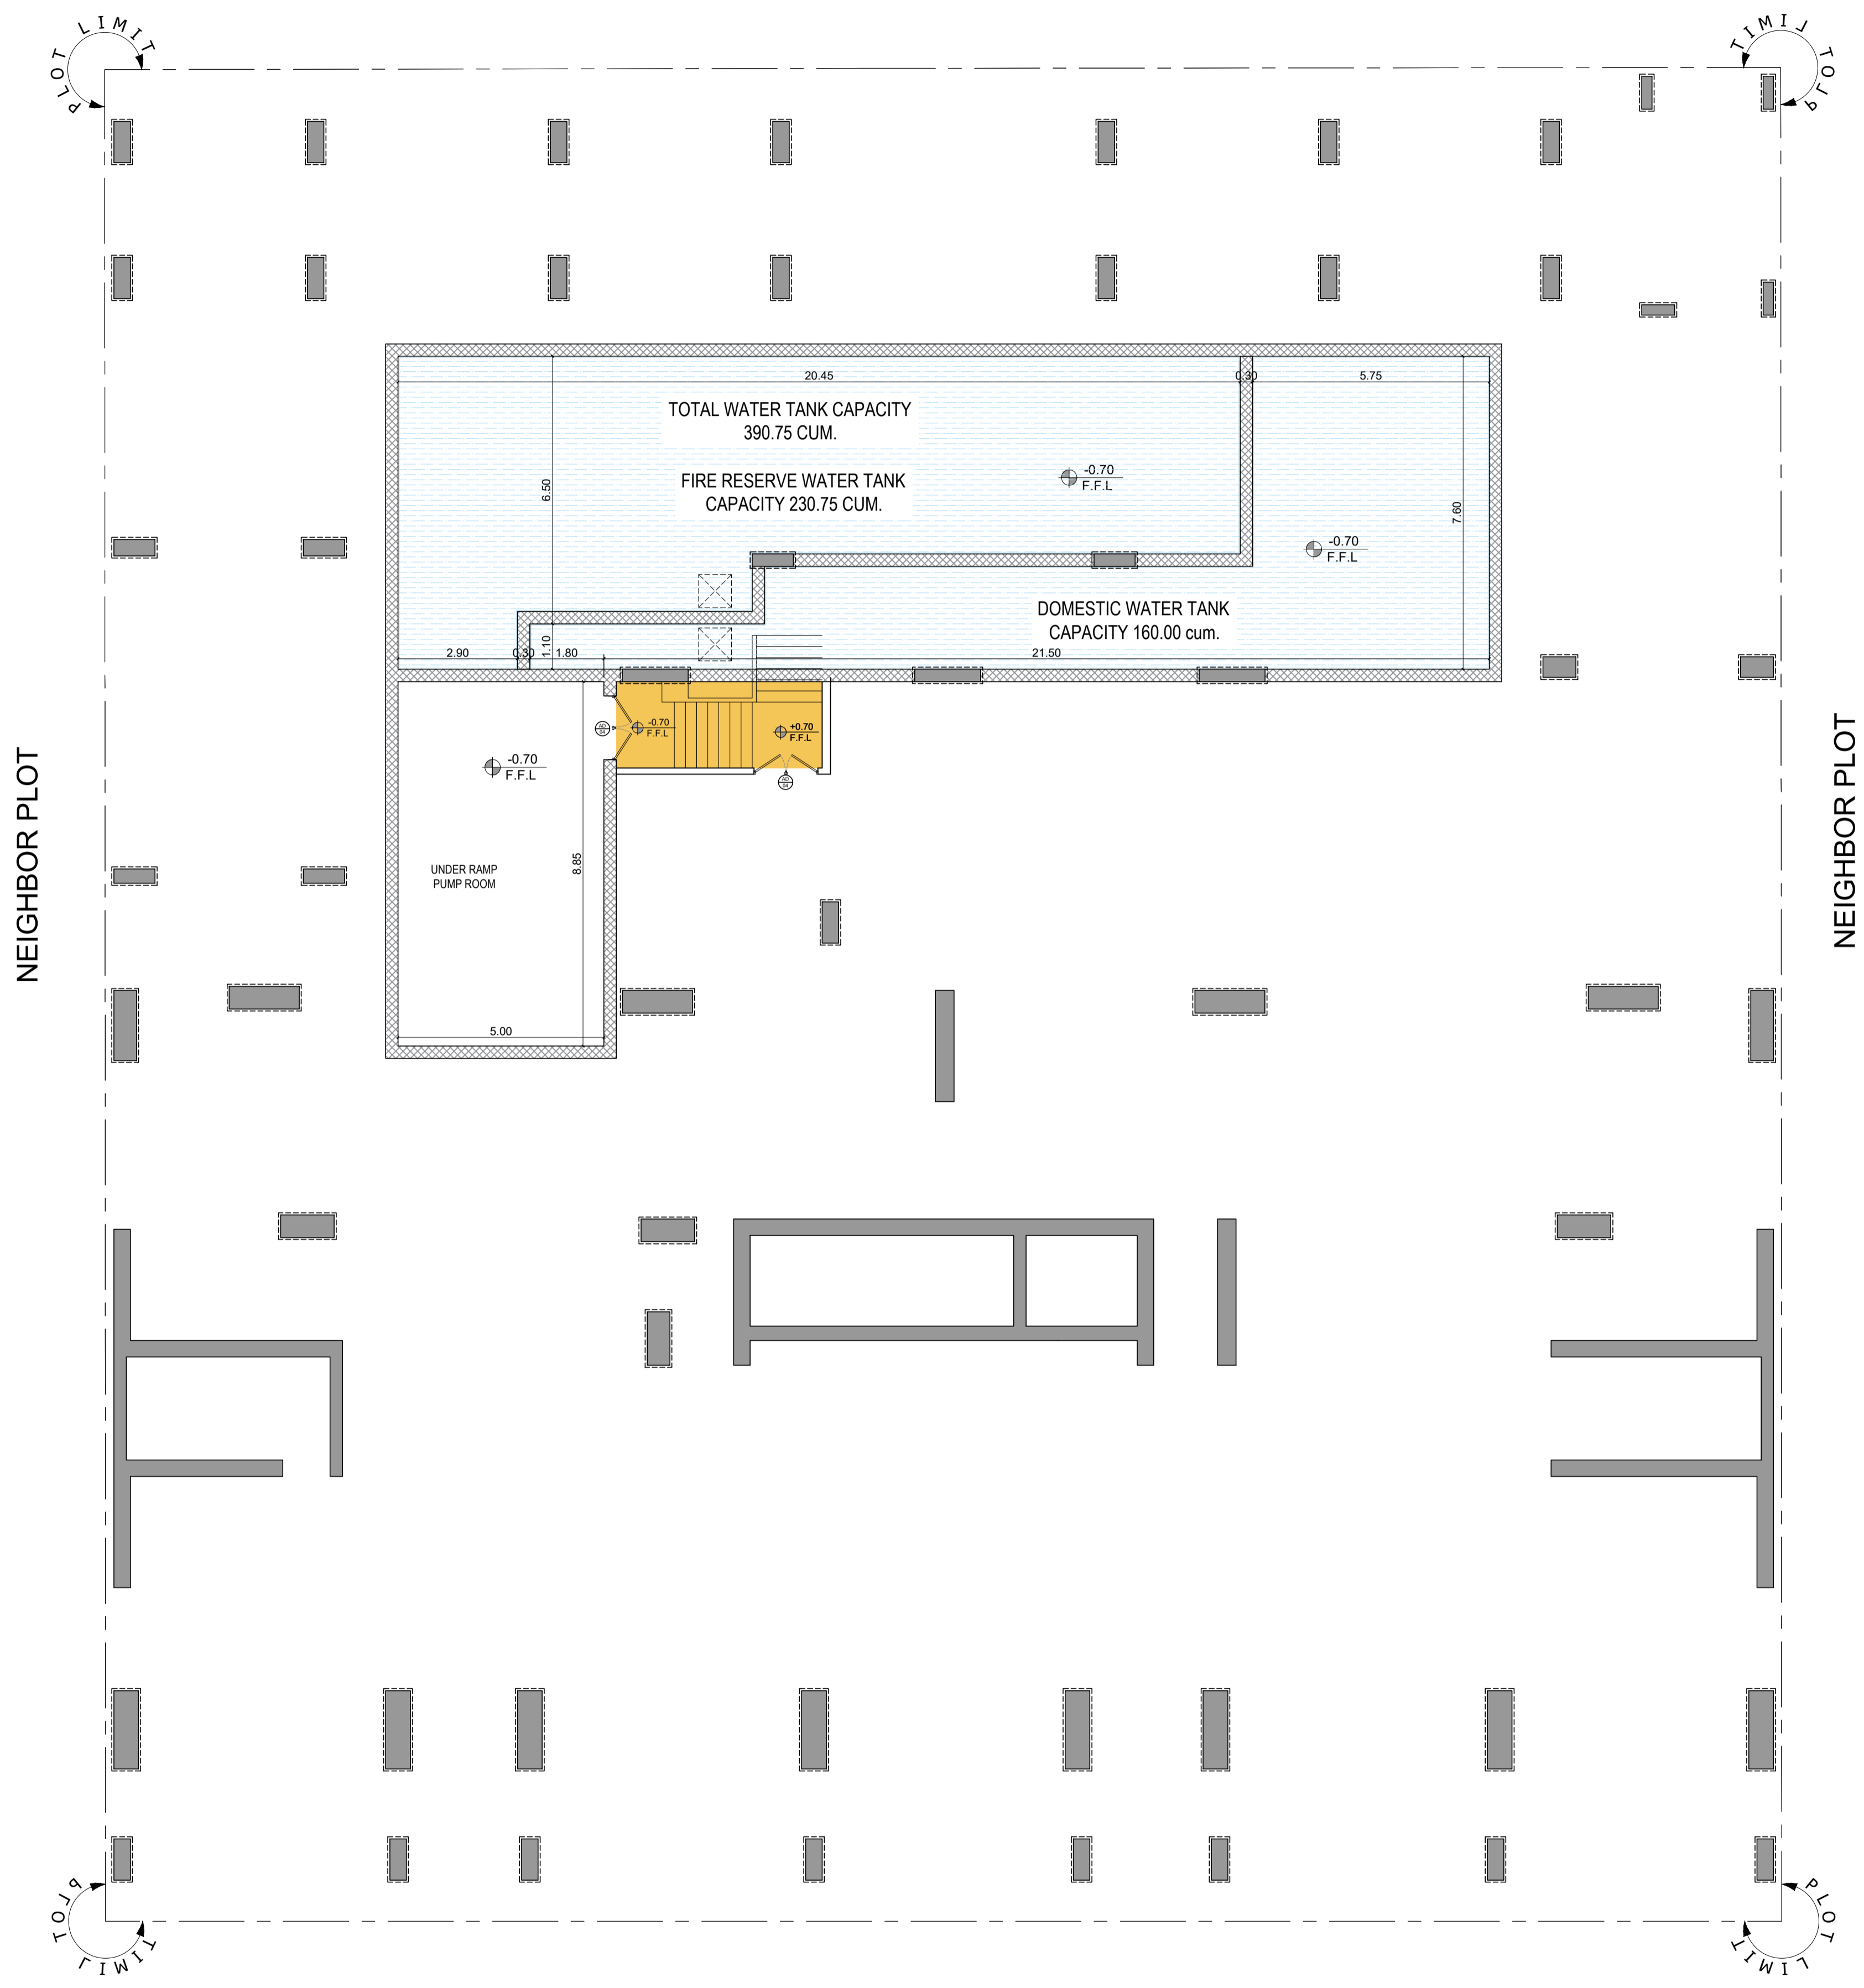

BINGHATTI CREST

G + 4 P + 1 9 F L O O R S + R O O F

AL BARSHA SOUTH FOURTH 681

NEIGHBOR PLOT

NEIGHBOR PLOT

53 CAR PARKING

STREET

BINGHATTI CREST

PODIUM -1 FLOOR PLAN

NEIGHBOR PLOT

NEIGHBOR PLOT

53 CAR PARKING

STREET

BINGHATTI CREST

PODIUM -2 FLOOR PLAN

53 CAR PARKING

PODIUM -4 FLOOR PLAN

NEIGHBOR PLOT

NEIGHBOR PLOT

1-BED	2-BED	3-BED	TOTAL
5	2	1	8

NEIGHBOR PLOT

NEIGHBOR PLOT

BINGHATTI CREST

FIRST FLOOR PLAN

1-BED	2-BED	3-BED	TOTAL
5	2	2	9

Apartments (no. 7) adaptable to meet the accessibility needs as per DBC

1-BED	2-BED	3-BED	TOTAL
5	2	2	9

NEIGHBOR PLOT

NEIGHBOR PLOT

LOT LIMIT

LOT LIMIT

LOT LIMIT