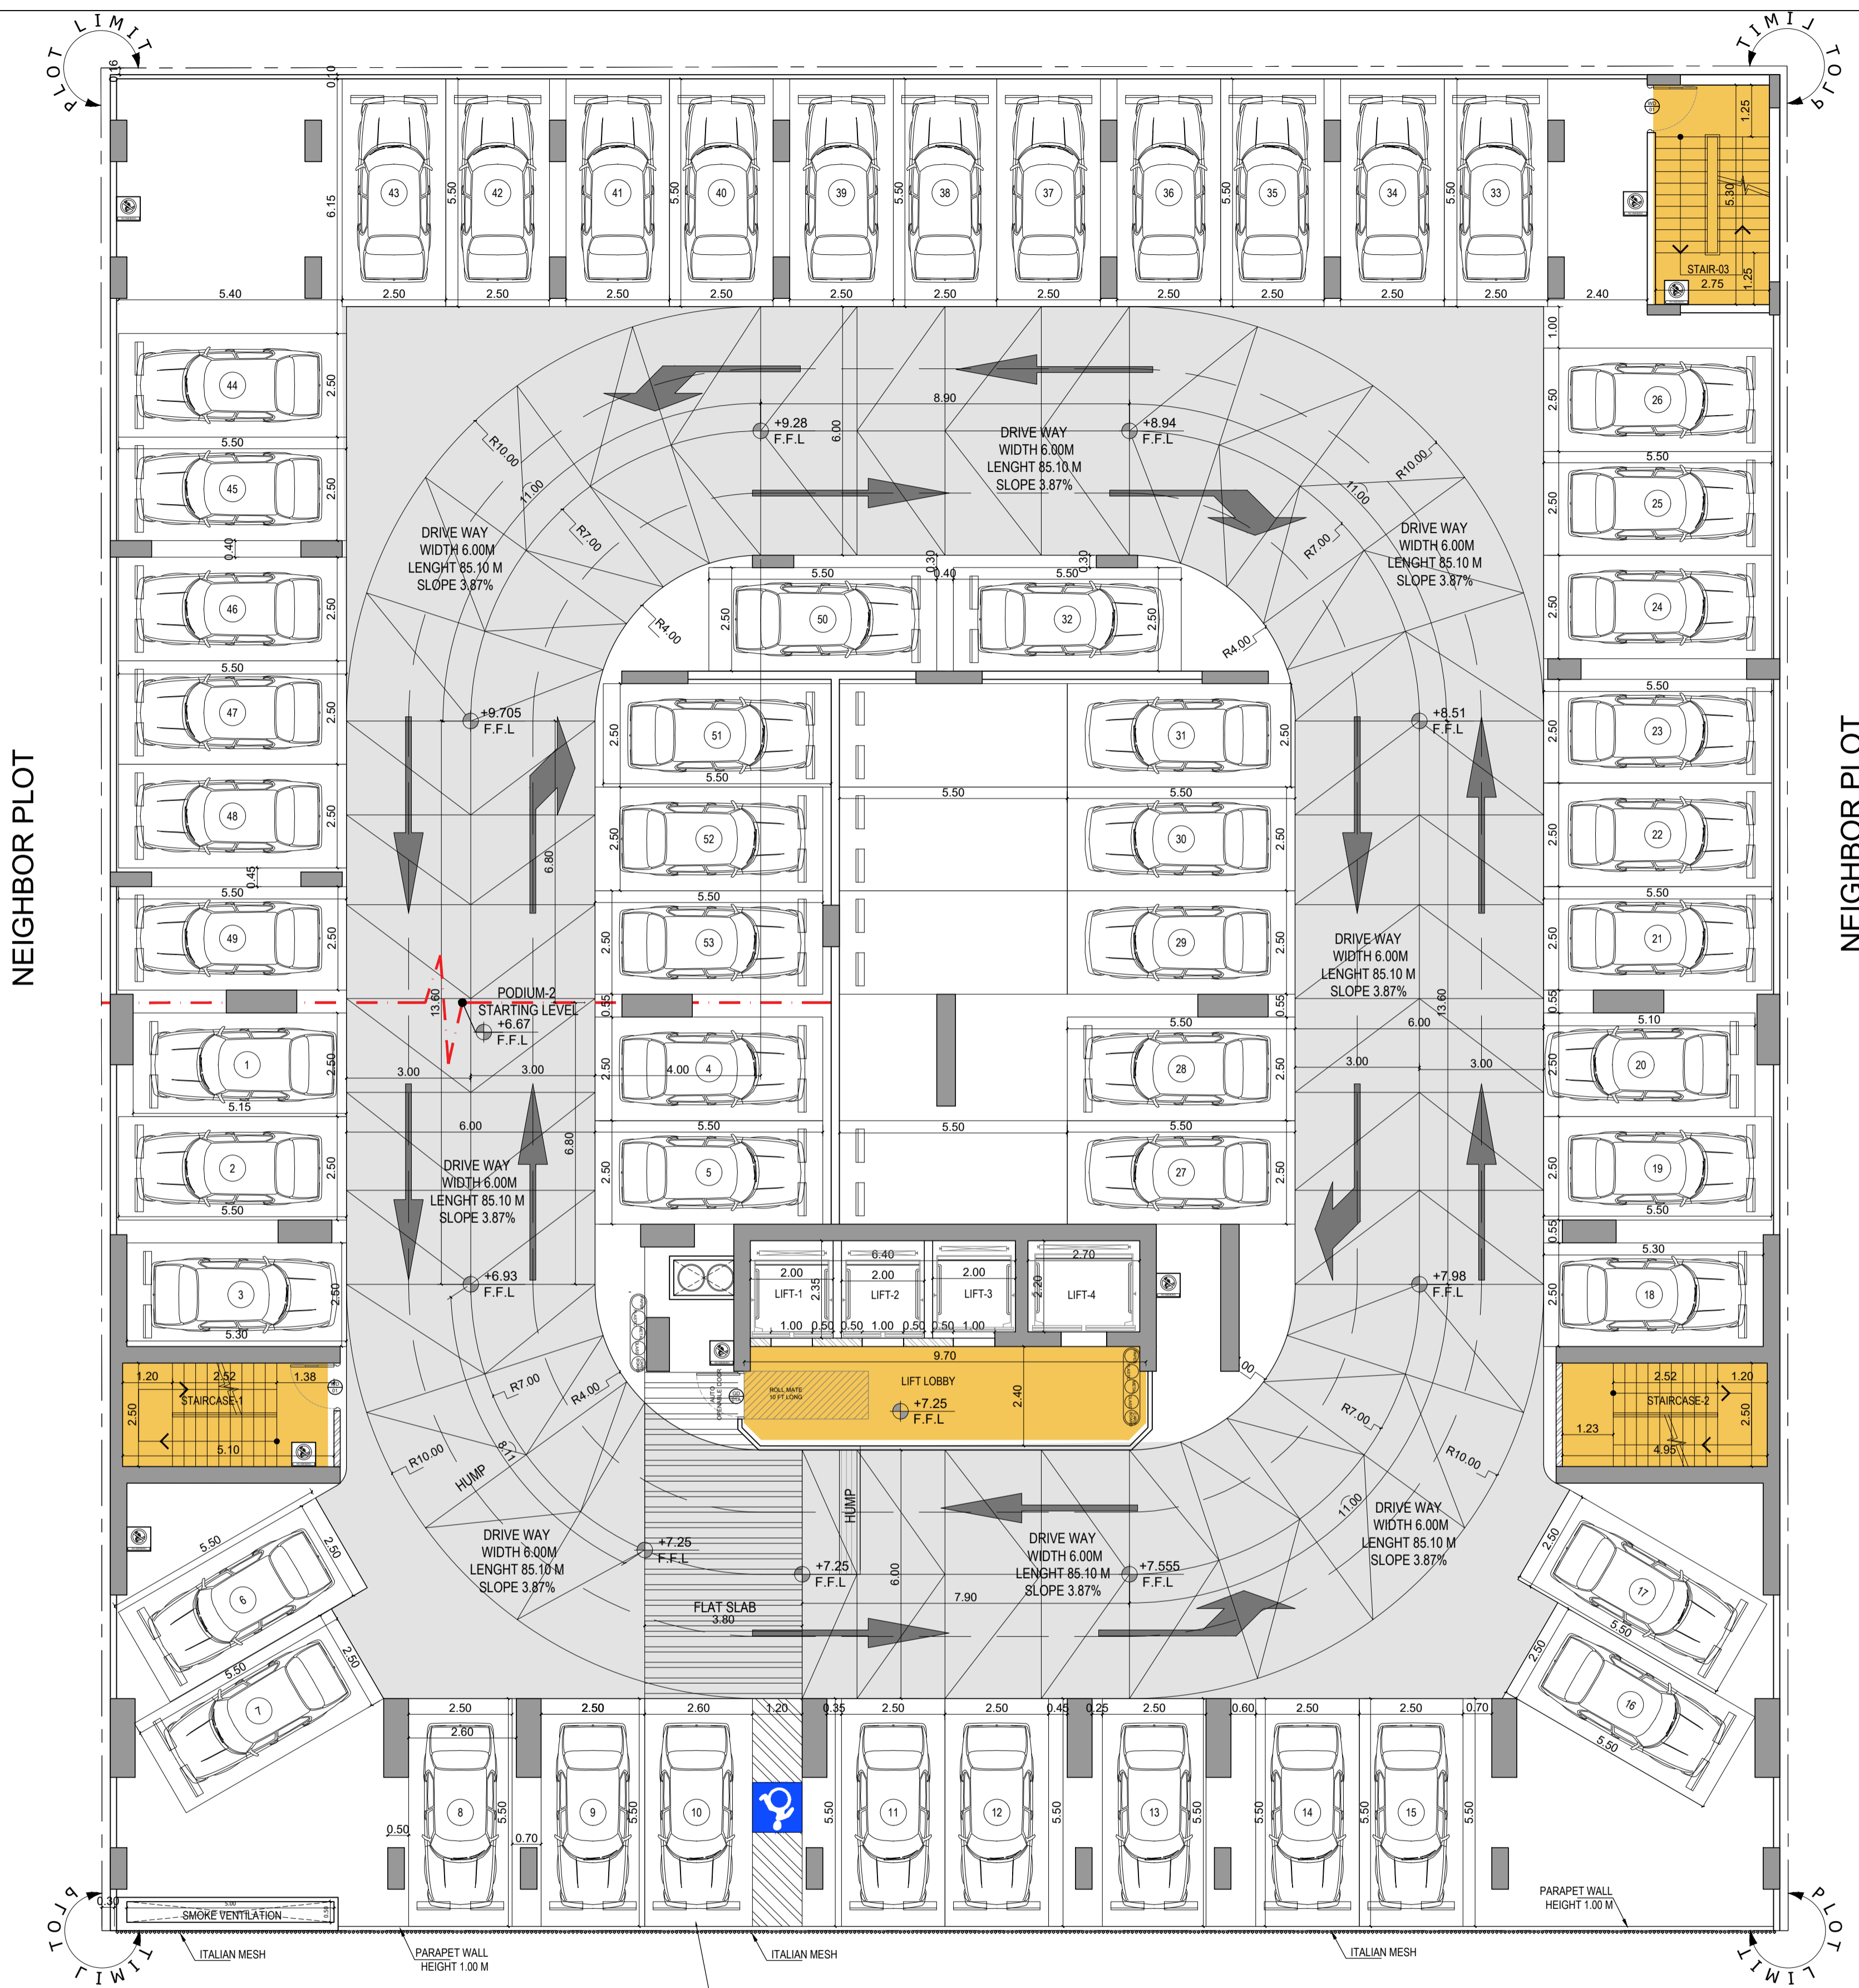

BINGHATTI CREST

G + 4 P + 1 9 F L O O R S + R O O F

AL BARSHA SOUTH FOURTH 681

NEIGHBOR PLOT

NEIGHBOR PLOT

53 CAR PARKING

STREET

BINGHATTI CREST

PODIUM -1 FLOOR PLAN

NEIGHBOR PLOT

NEIGHBOR PLOT

53 CAR PARKING

STREET

BINGHATTI CREST

PODIUM -2 FLOOR PLAN

53 CAR PARKING

PODIUM -4 FLOOR PLAN

NEIGHBOR PLOT

NEIGHBOR PLOT

1-BED	2-BED	3-BED	TOTAL
5	2	1	8

NEIGHBOR PLOT

NEIGHBOR PLOT

BINGHATTI CREST

FIRST FLOOR PLAN

NEIGHBOR PLOT

NEIGHBOR PLOT

PLOT LIMIT

PLOT LIMIT

PLOT LIMIT

PLOT LIMIT

BINGHATTI CREST

14TH, 16TH & 18TH FLOOR PLAN