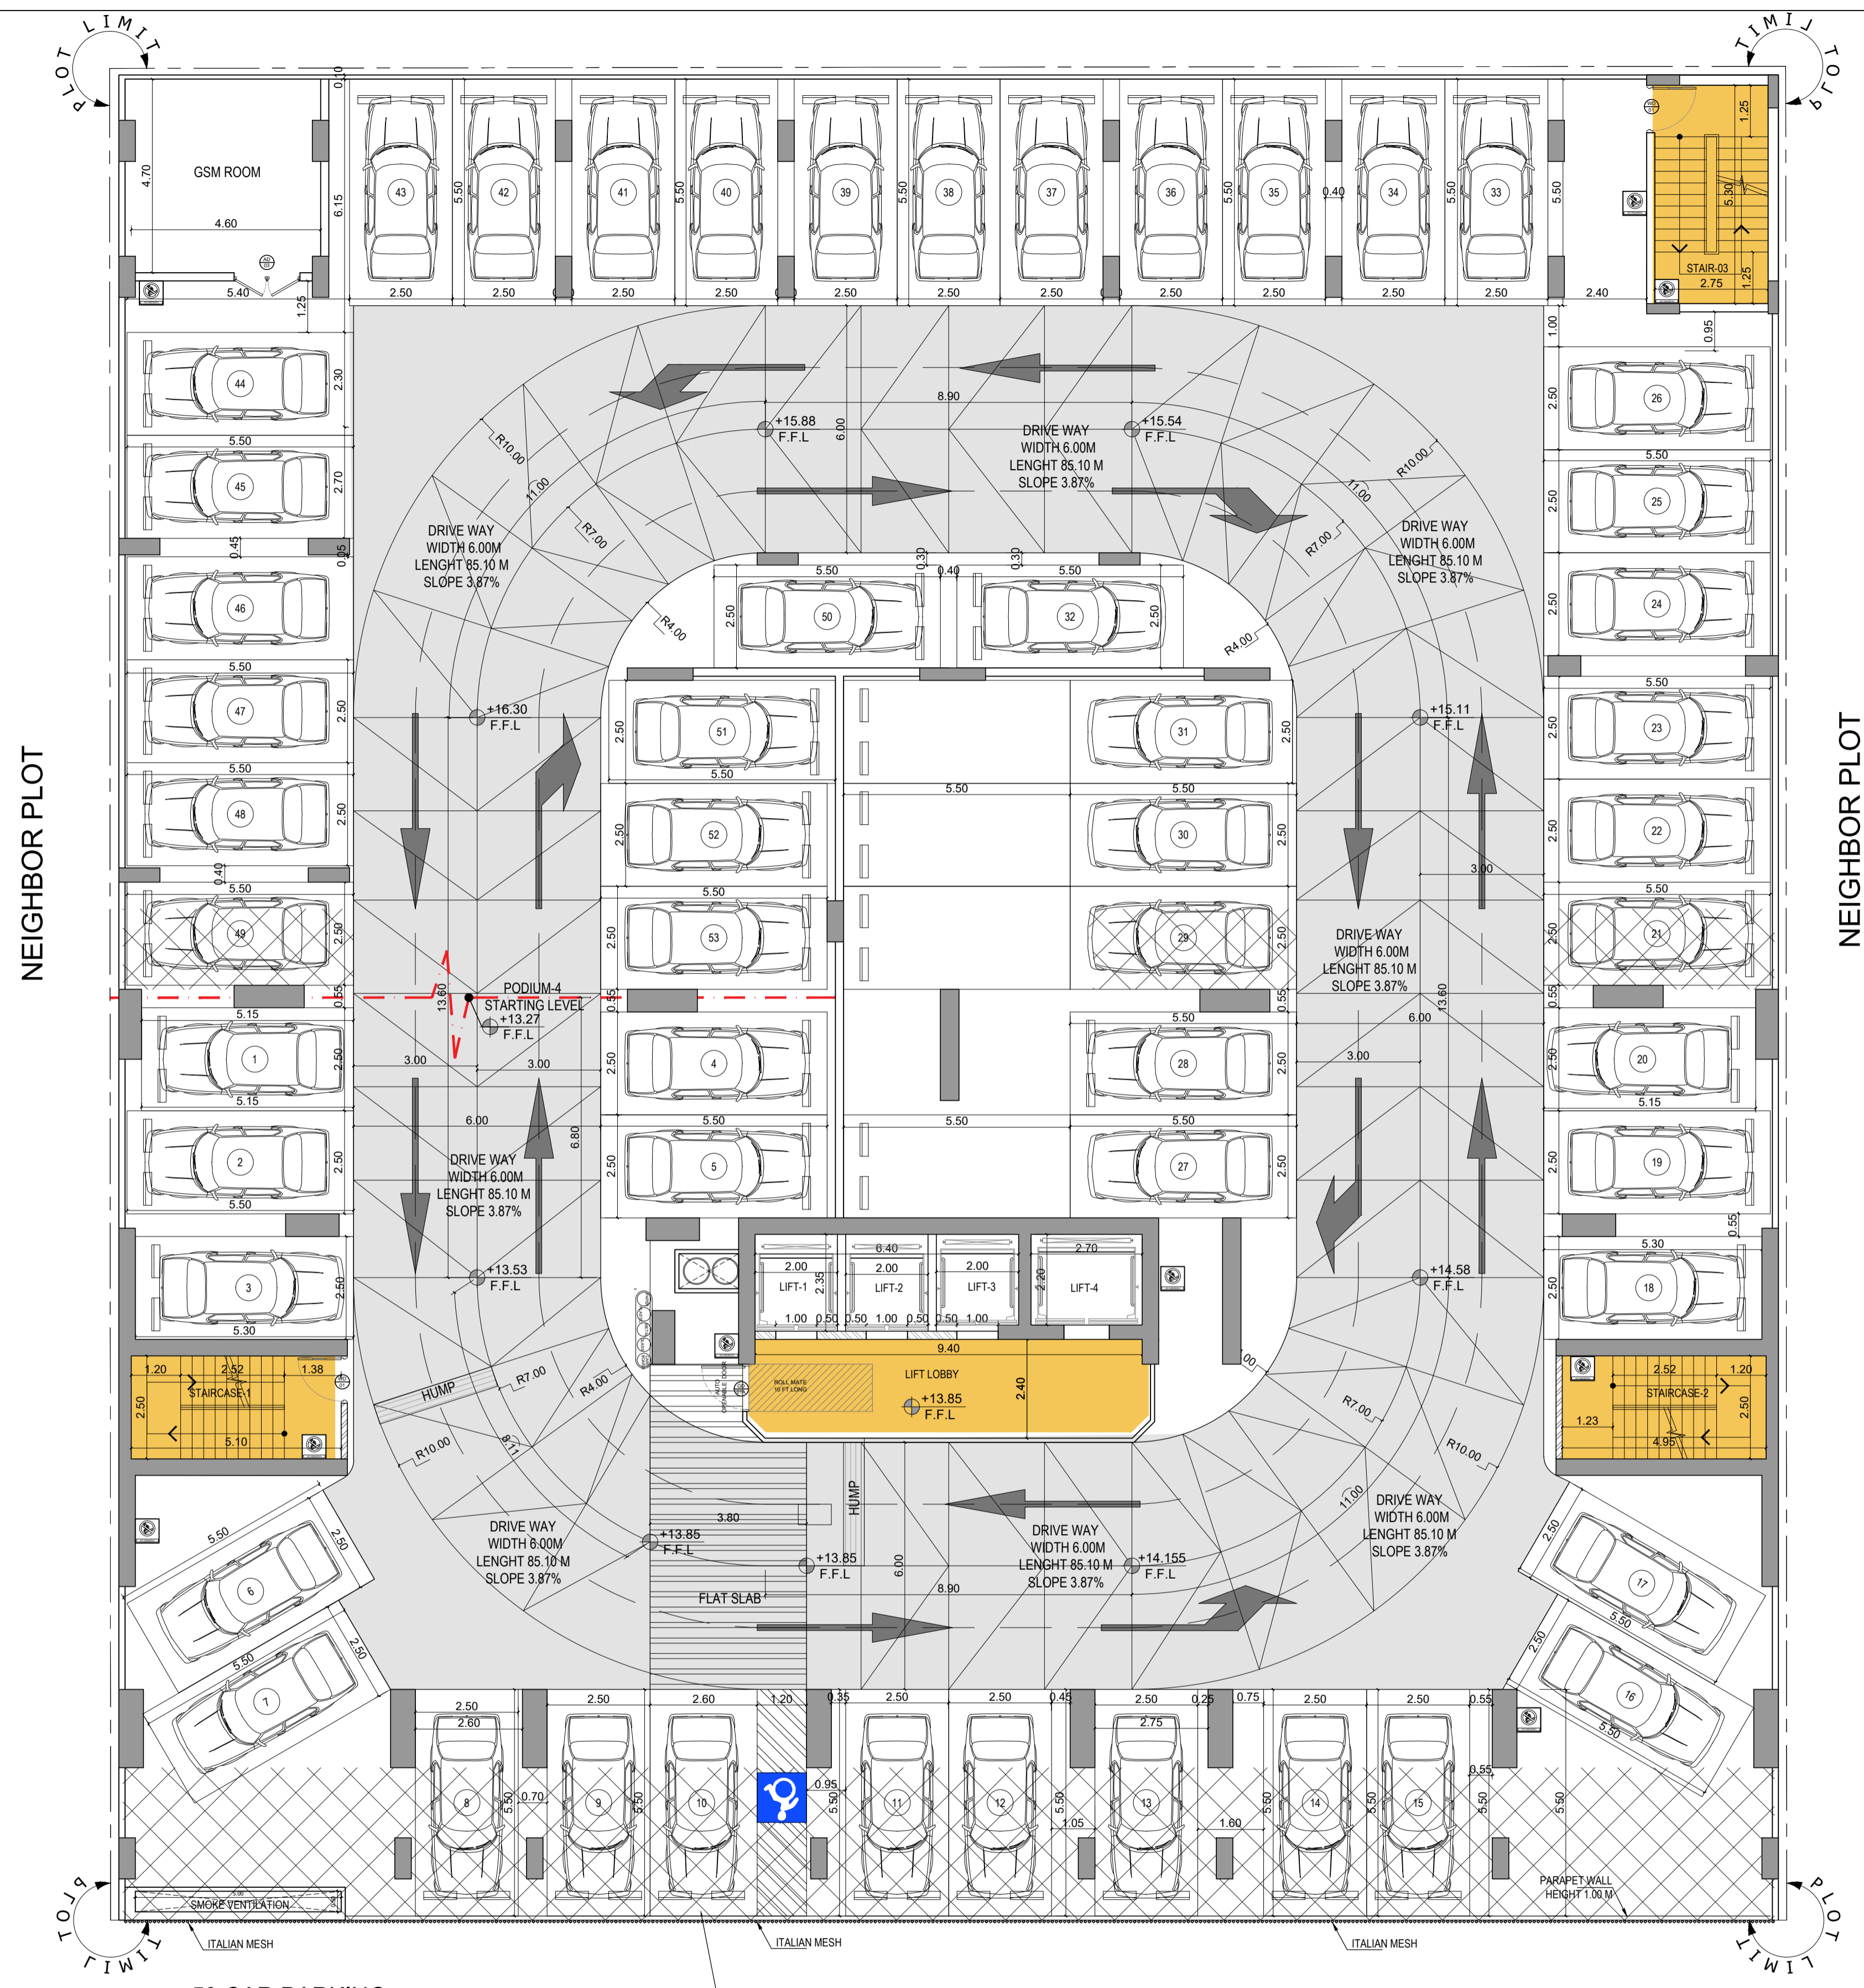

NEIGHBOR PLOT

NEIGHBOR PLOT

53 CAR PARKING

STREET

BINGHATTI CREST

PODIUM -4 FLOOR PLAN