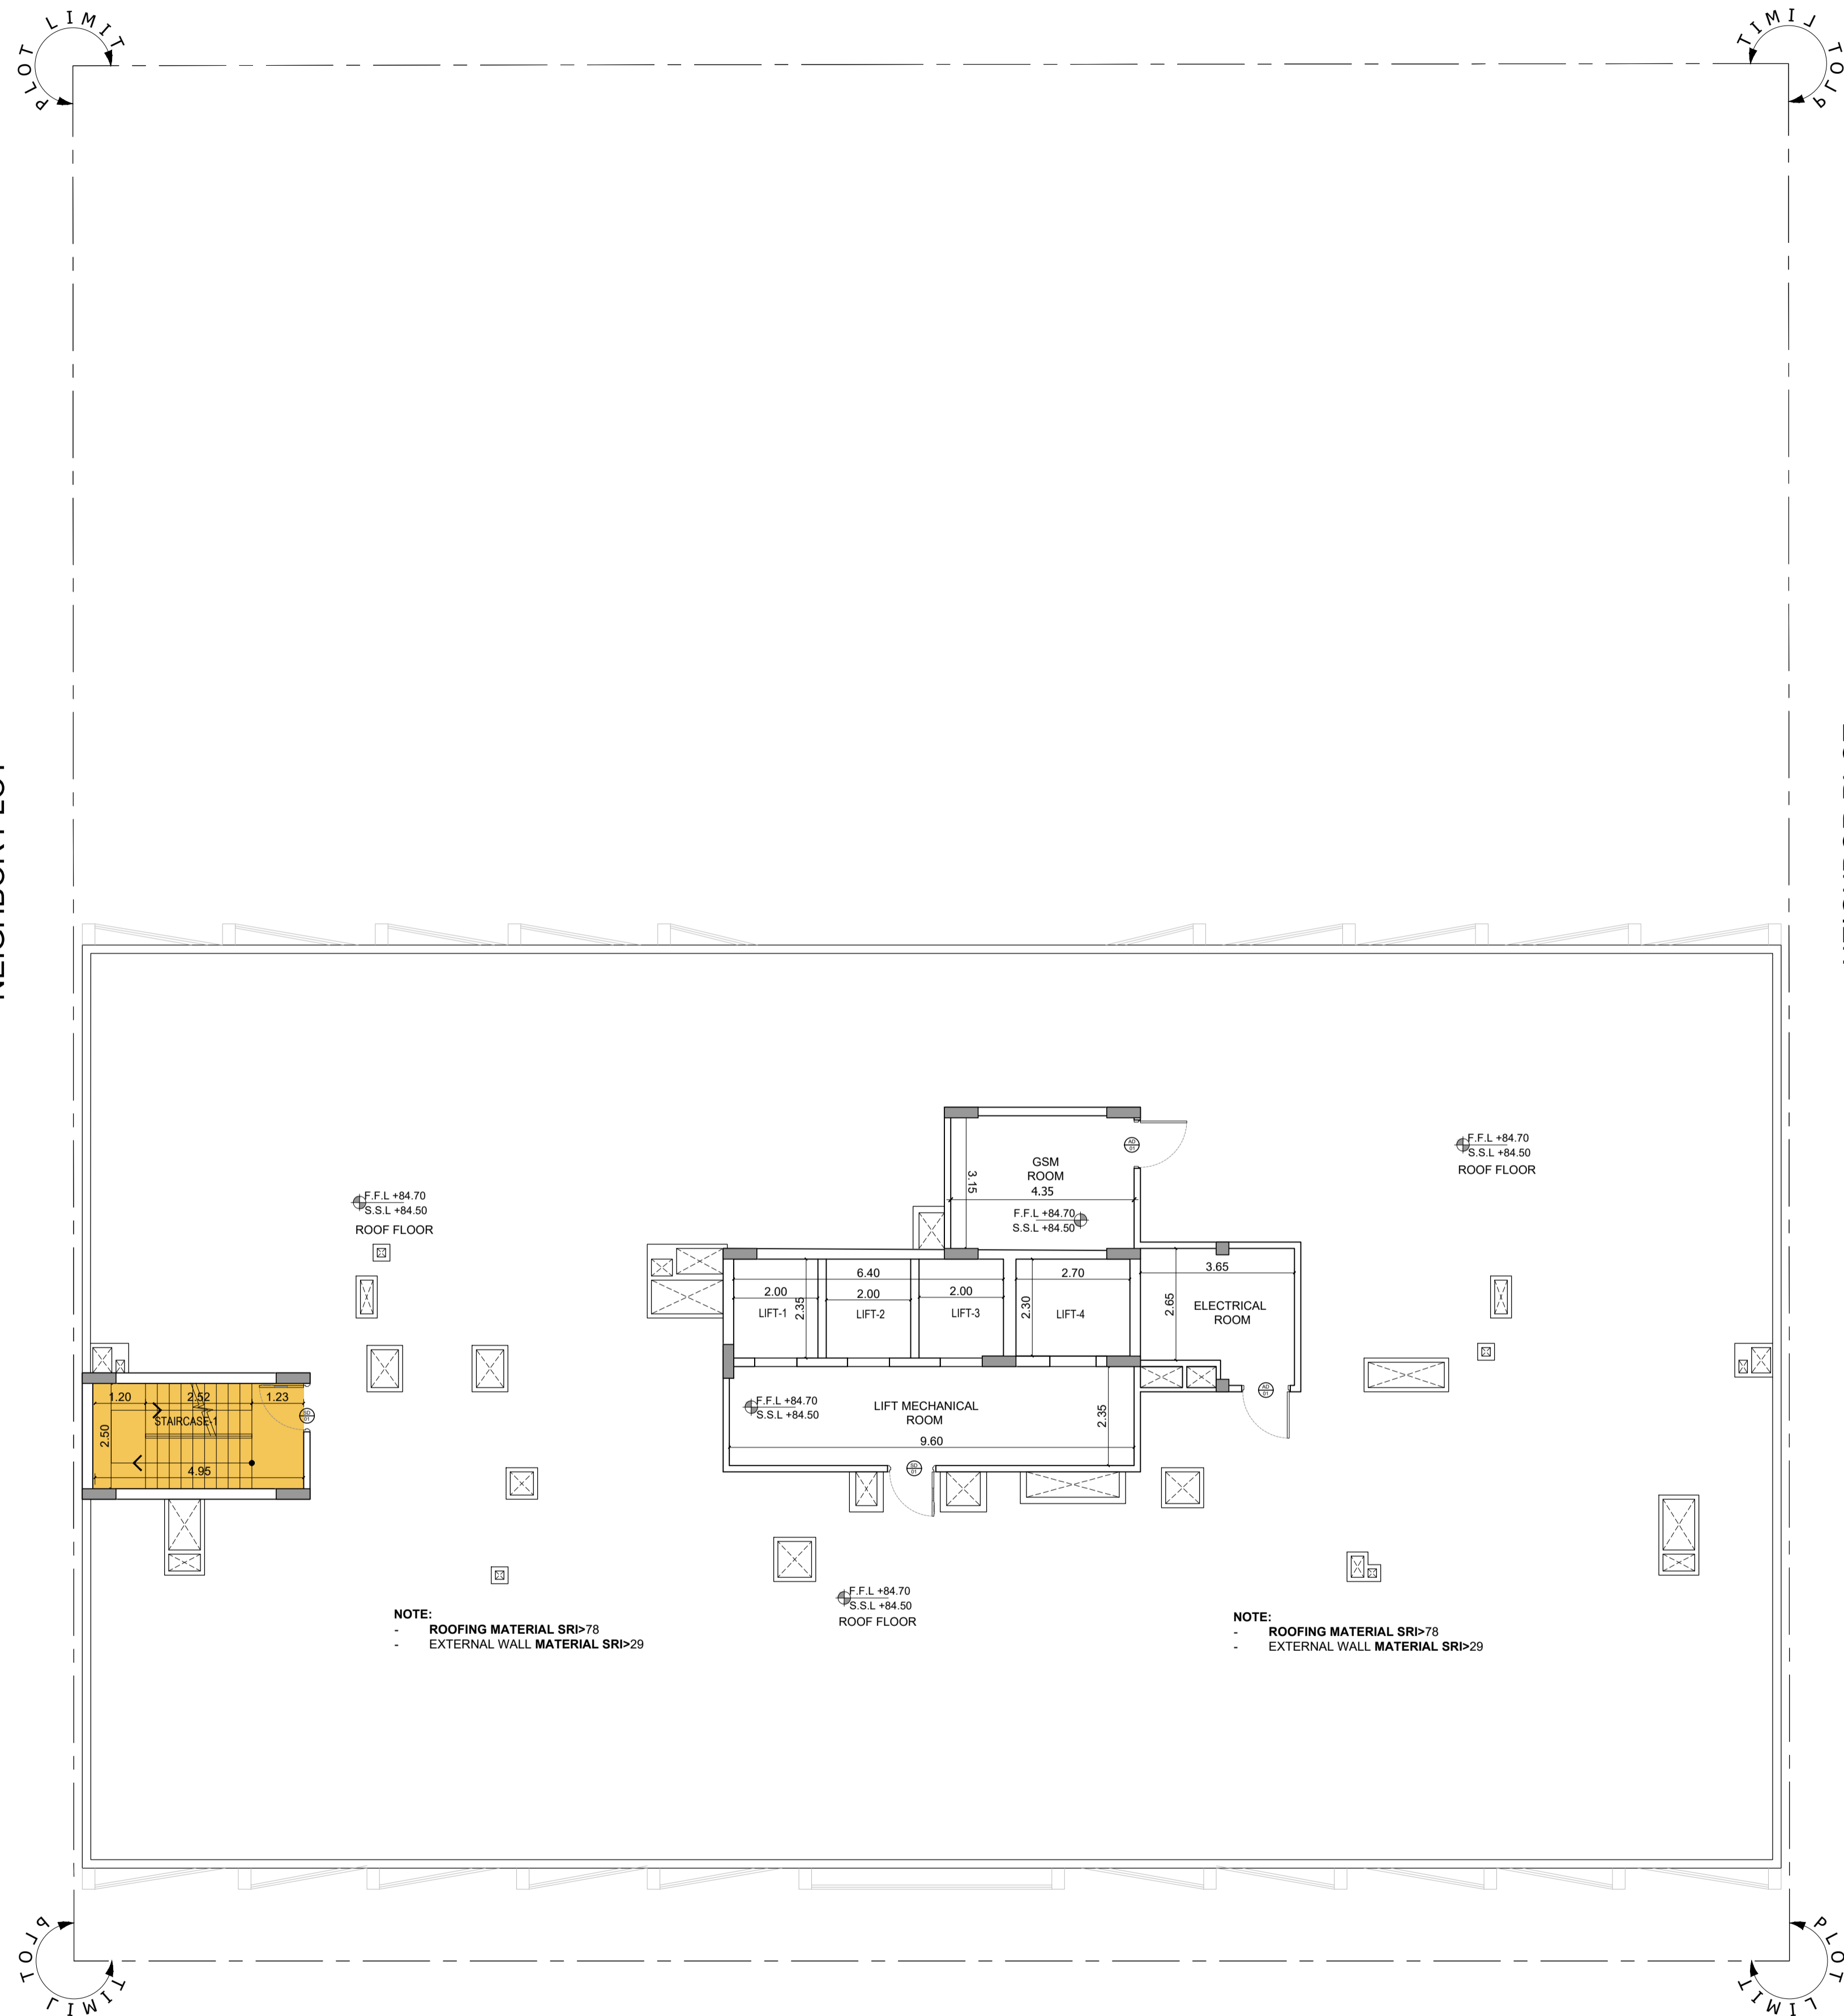

PODIUM -4 FLOOR PLAN

NEIGHBOR PLOT

NEIGHBOR PLOT

1-BED	2-BED	3-BED	TOTAL
5	2	1	8

NEIGHBOR PLOT

NEIGHBOR PLOT

BINGHATTI CREST

FIRST FLOOR PLAN

1-BED	2-BED	3-BED	TOTAL
5	2	2	9

Apartments (no. 7) adaptable to meet the accessibility needs as per DBC

1-BED	2-BED	3-BED	TOTAL
5	2	2	9

NEIGHBOR PLOT

NEIGHBOR PLOT

LOT LIMIT

LOT LIMIT

LOT LIMIT

NEIGHBOR PLOT

NEIGHBOR PLOT

PLOT LIMIT

PLOT LIMIT

PLOT LIMIT

PLOT LIMIT

BINGHATTI CREST

14TH, 16TH & 18TH FLOOR PLAN

1-BED	2-BED	3-BED	TOTAL
5	2	2	9

NEIGHBOR PLOT

NEIGHBOR PLOT

BINGHATTI CREST

15TH, 17TH & 19TH FLOOR PLAN

1-BED	2-BED	3-BED	TOTAL
5	2	2	9

NEIGHBOR PLOT

NEIGHBOR PLOT