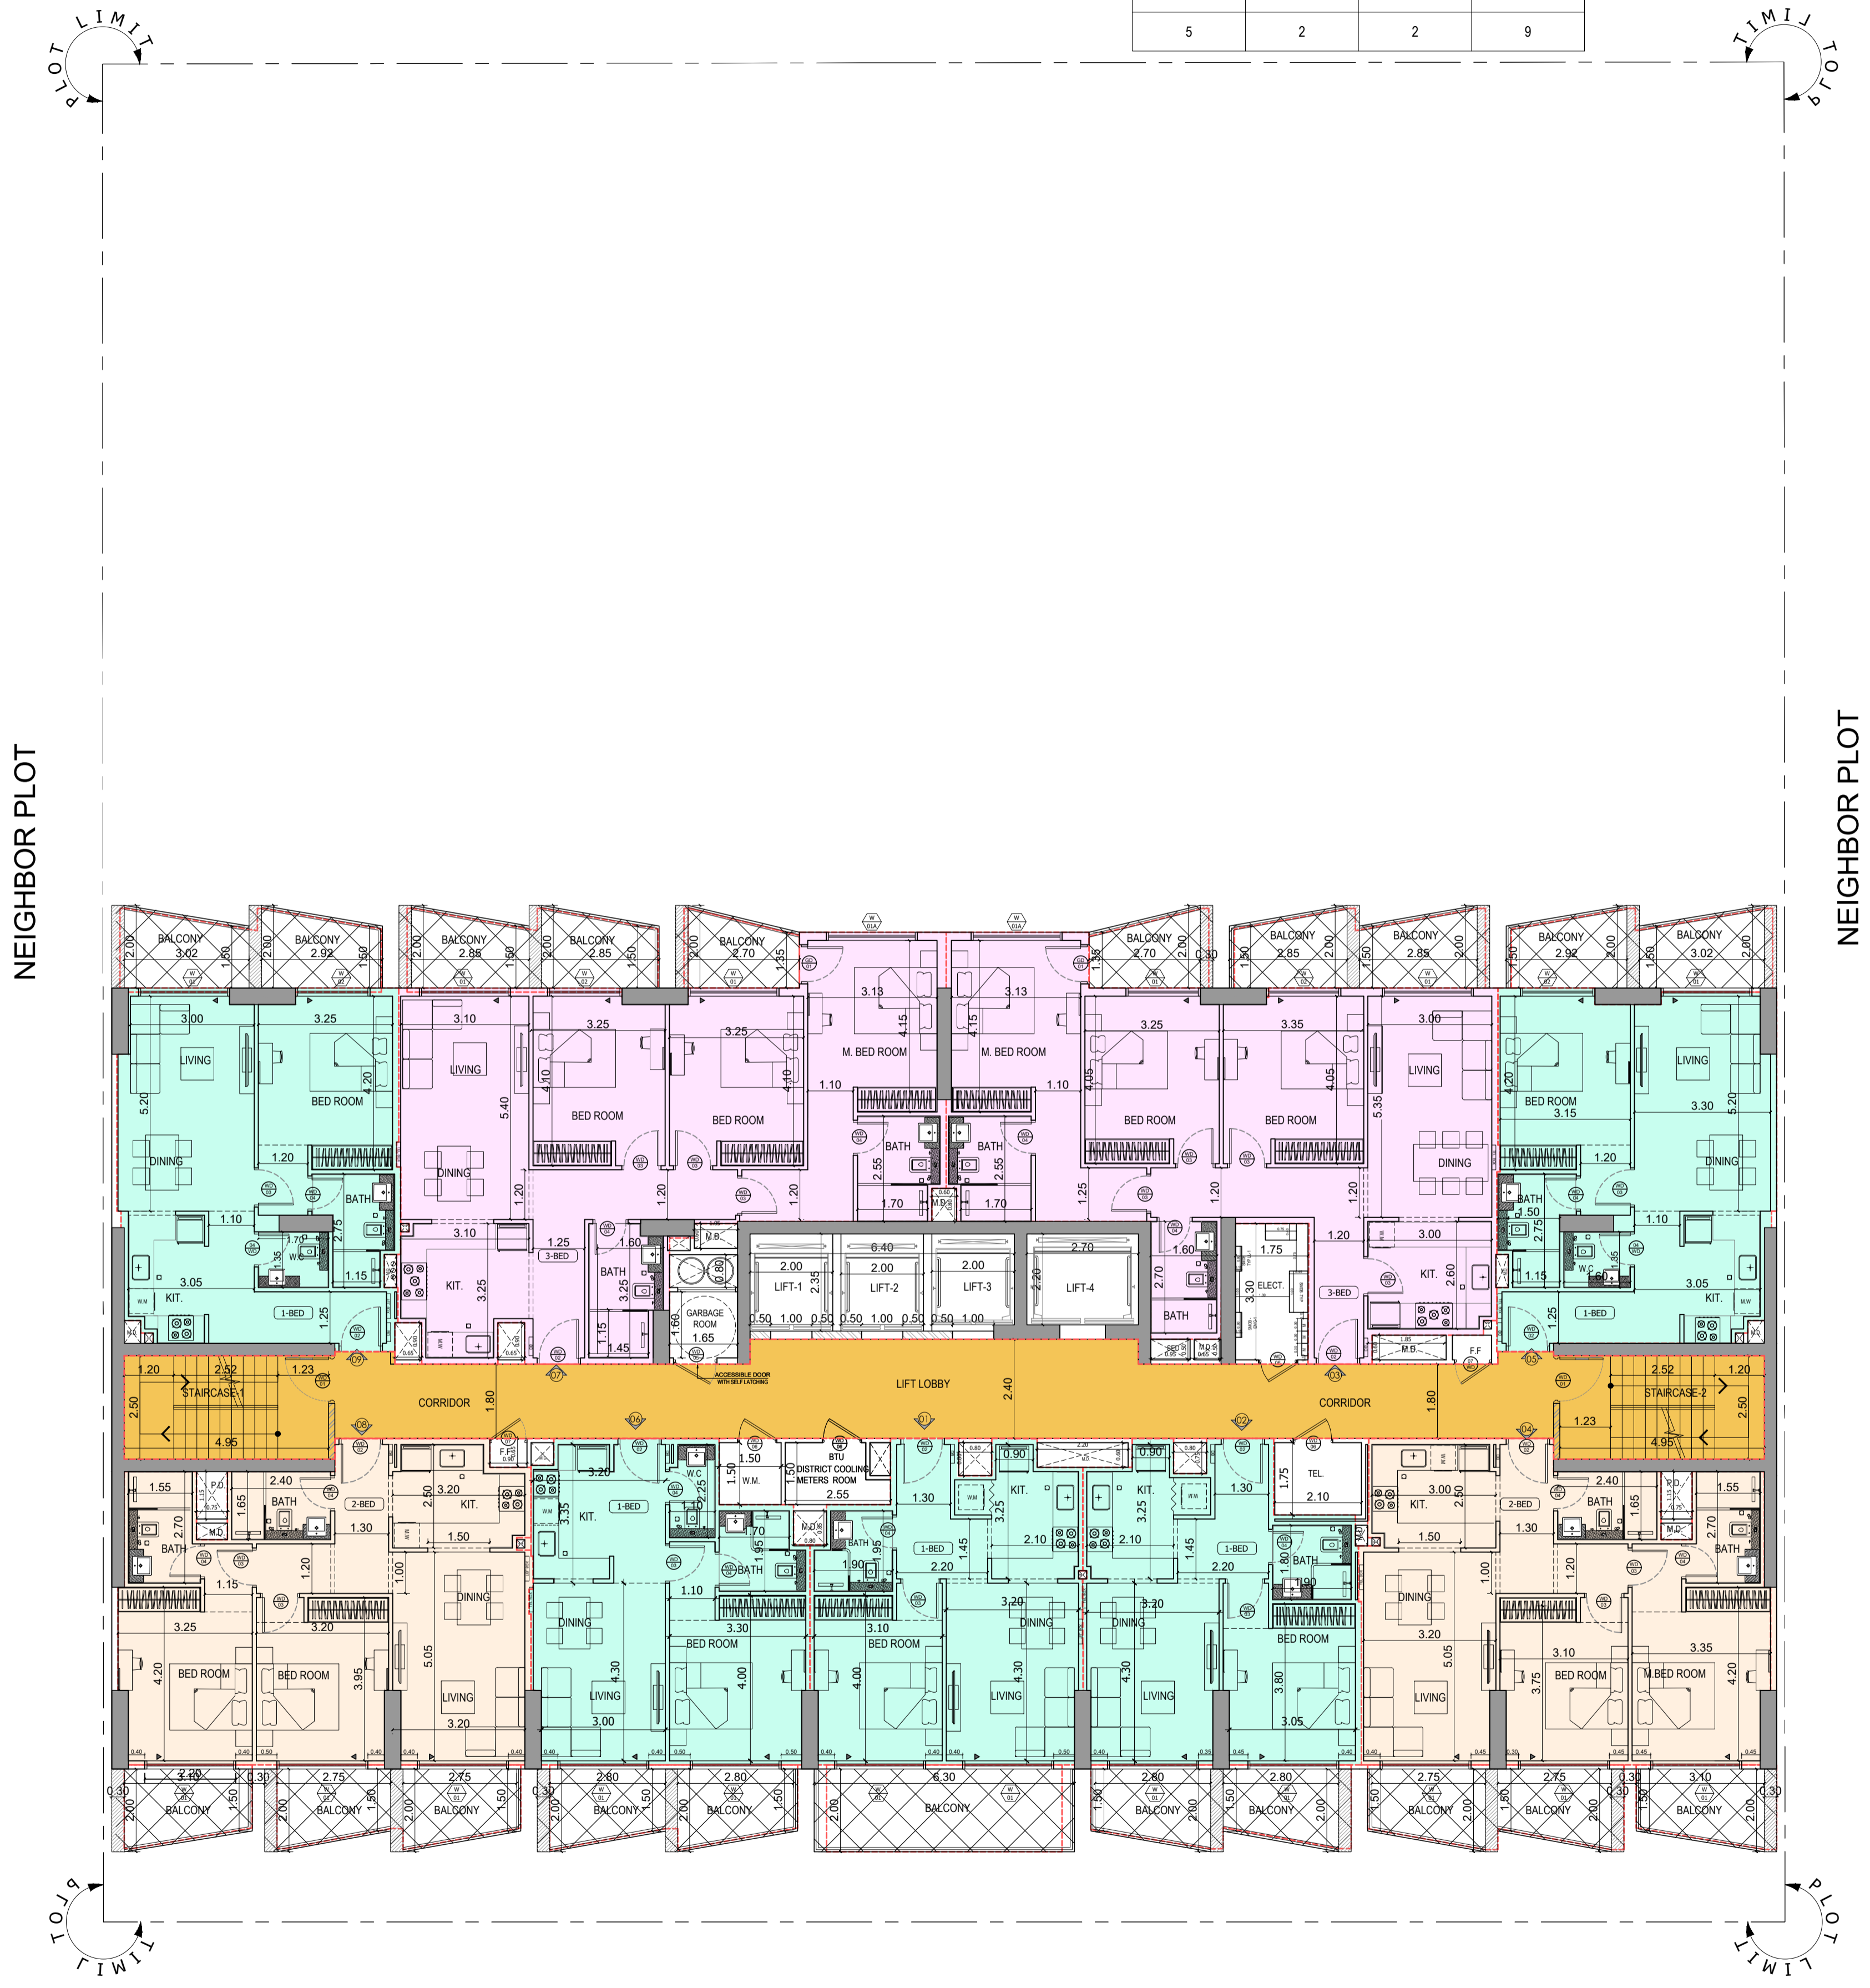

PODIUM -4 FLOOR PLAN

NEIGHBOR PLOT

NEIGHBOR PLOT

1-BED	2-BED	3-BED	TOTAL
5	2	1	8

NEIGHBOR PLOT

NEIGHBOR PLOT

BINGHATTI CREST

FIRST FLOOR PLAN

1-BED	2-BED	3-BED	TOTAL
5	2	2	9

Apartments (no. 7) adaptable to meet the accessibility needs as per DBC

1-BED	2-BED	3-BED	TOTAL
5	2	2	9

NEIGHBOR PLOT

NEIGHBOR PLOT

LOT LIMIT

LOT LIMIT

LOT LIMIT

LOT LIMIT

Apartments (no. 7) adaptable to meet the accessibility needs as per DBC

1-BED	2-BED	3-BED	TOTAL
5	2	2	9

NEIGHBOR PLOT

NEIGHBOR PLOT

BINGHATTI CREST

8TH, 10TH & 12TH FLOOR PLAN

1-BED	2-BED	3-BED	TOTAL
5	2	2	9

NEIGHBOR PLOT

NEIGHBOR PLOT

PLOT LIMIT

PLOT LIMIT

PLOT LIMIT

PLOT LIMIT

BINGHATTI CREST

14TH, 16TH & 18TH FLOOR PLAN