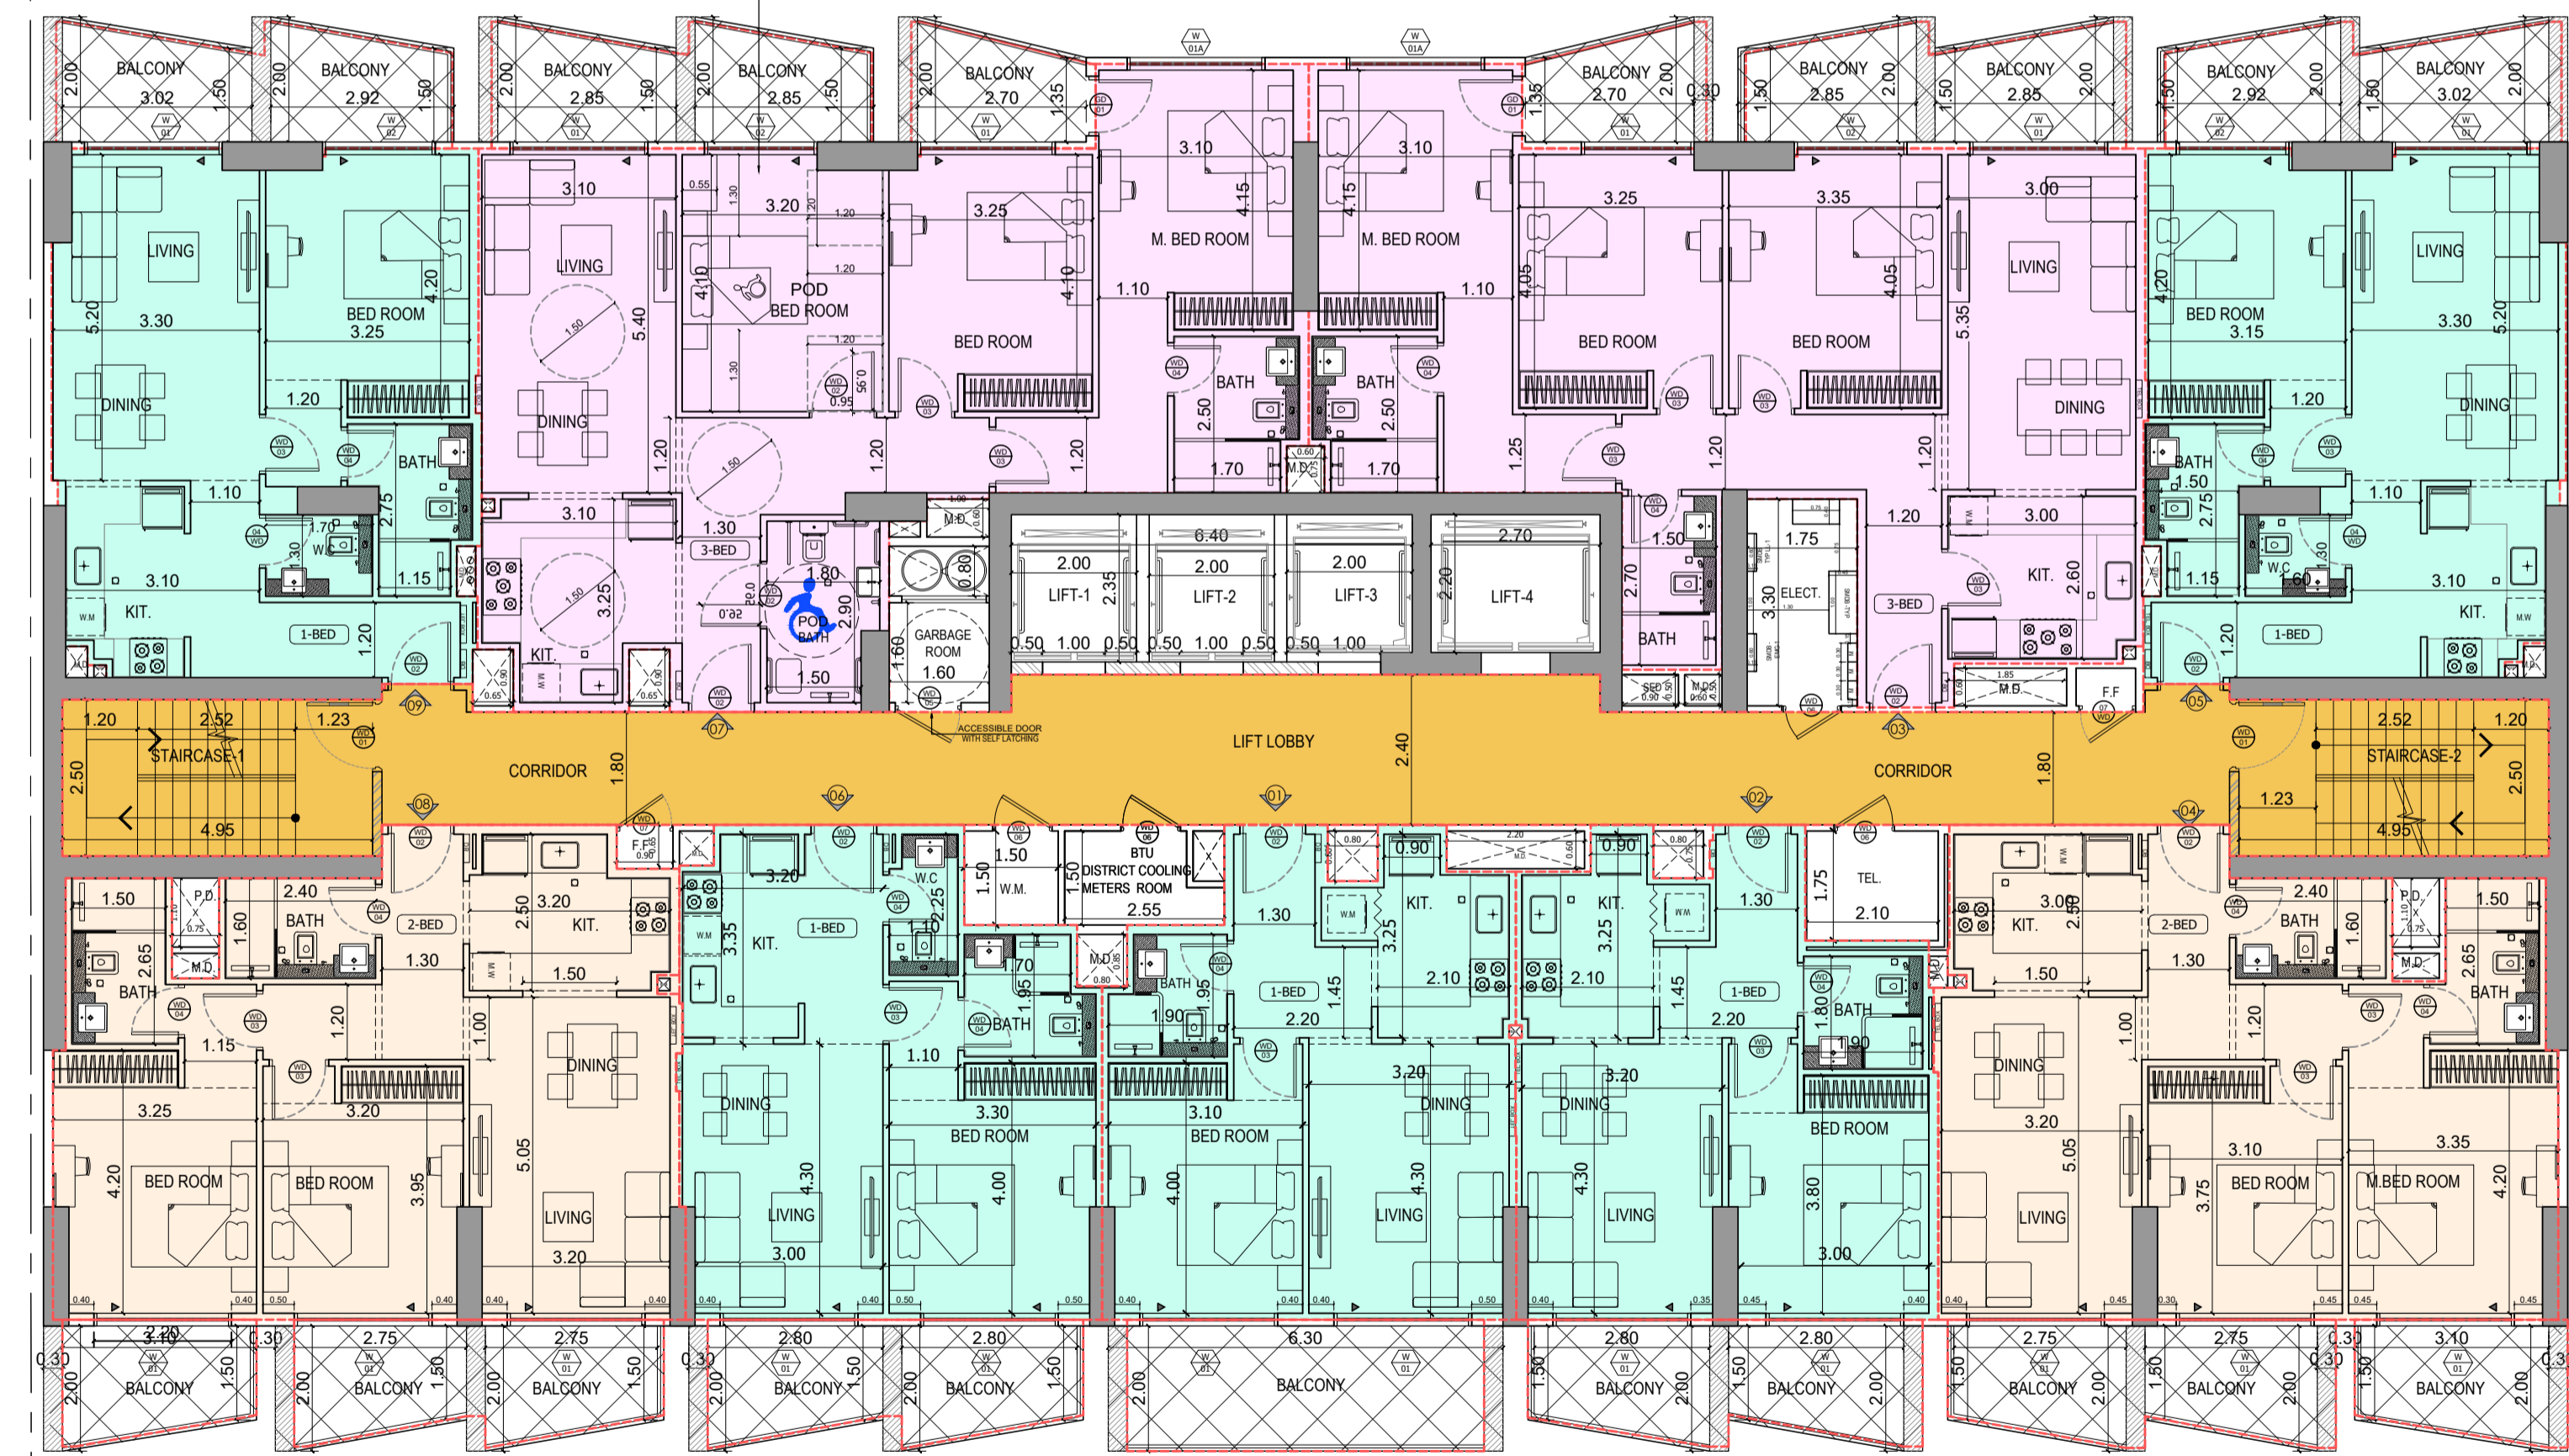

PODIUM -4 FLOOR PLAN

NEIGHBOR PLOT

NEIGHBOR PLOT

1-BED	2-BED	3-BED	TOTAL
5	2	1	8

NEIGHBOR PLOT

NEIGHBOR PLOT

BINGHATTI CREST

FIRST FLOOR PLAN

1-BED	2-BED	3-BED	TOTAL
5	2	2	9

Apartments (no. 7) adaptable to meet the accessibility needs as per DBC

1-BED	2-BED	3-BED	TOTAL
5	2	2	9

NEIGHBOR PLOT

NEIGHBOR PLOT

LOT LIMIT

LOT LIMIT

LOT LIMIT

LOT LIMIT

Apartments (no. 7) adaptable to meet the accessibility needs as per DBC

1-BED	2-BED	3-BED	TOTAL
5	2	2	9

NEIGHBOR PLOT

NEIGHBOR PLOT

BINGHATTI CREST

8TH, 10TH & 12TH FLOOR PLAN

1-BED	2-BED	3-BED	TOTAL
5	2	2	9

NEIGHBOR PLOT

NEIGHBOR PLOT

PLOT LIMIT

PLOT LIMIT

PLOT LIMIT

PLOT LIMIT

BINGHATTI CREST

14TH, 16TH & 18TH FLOOR PLAN