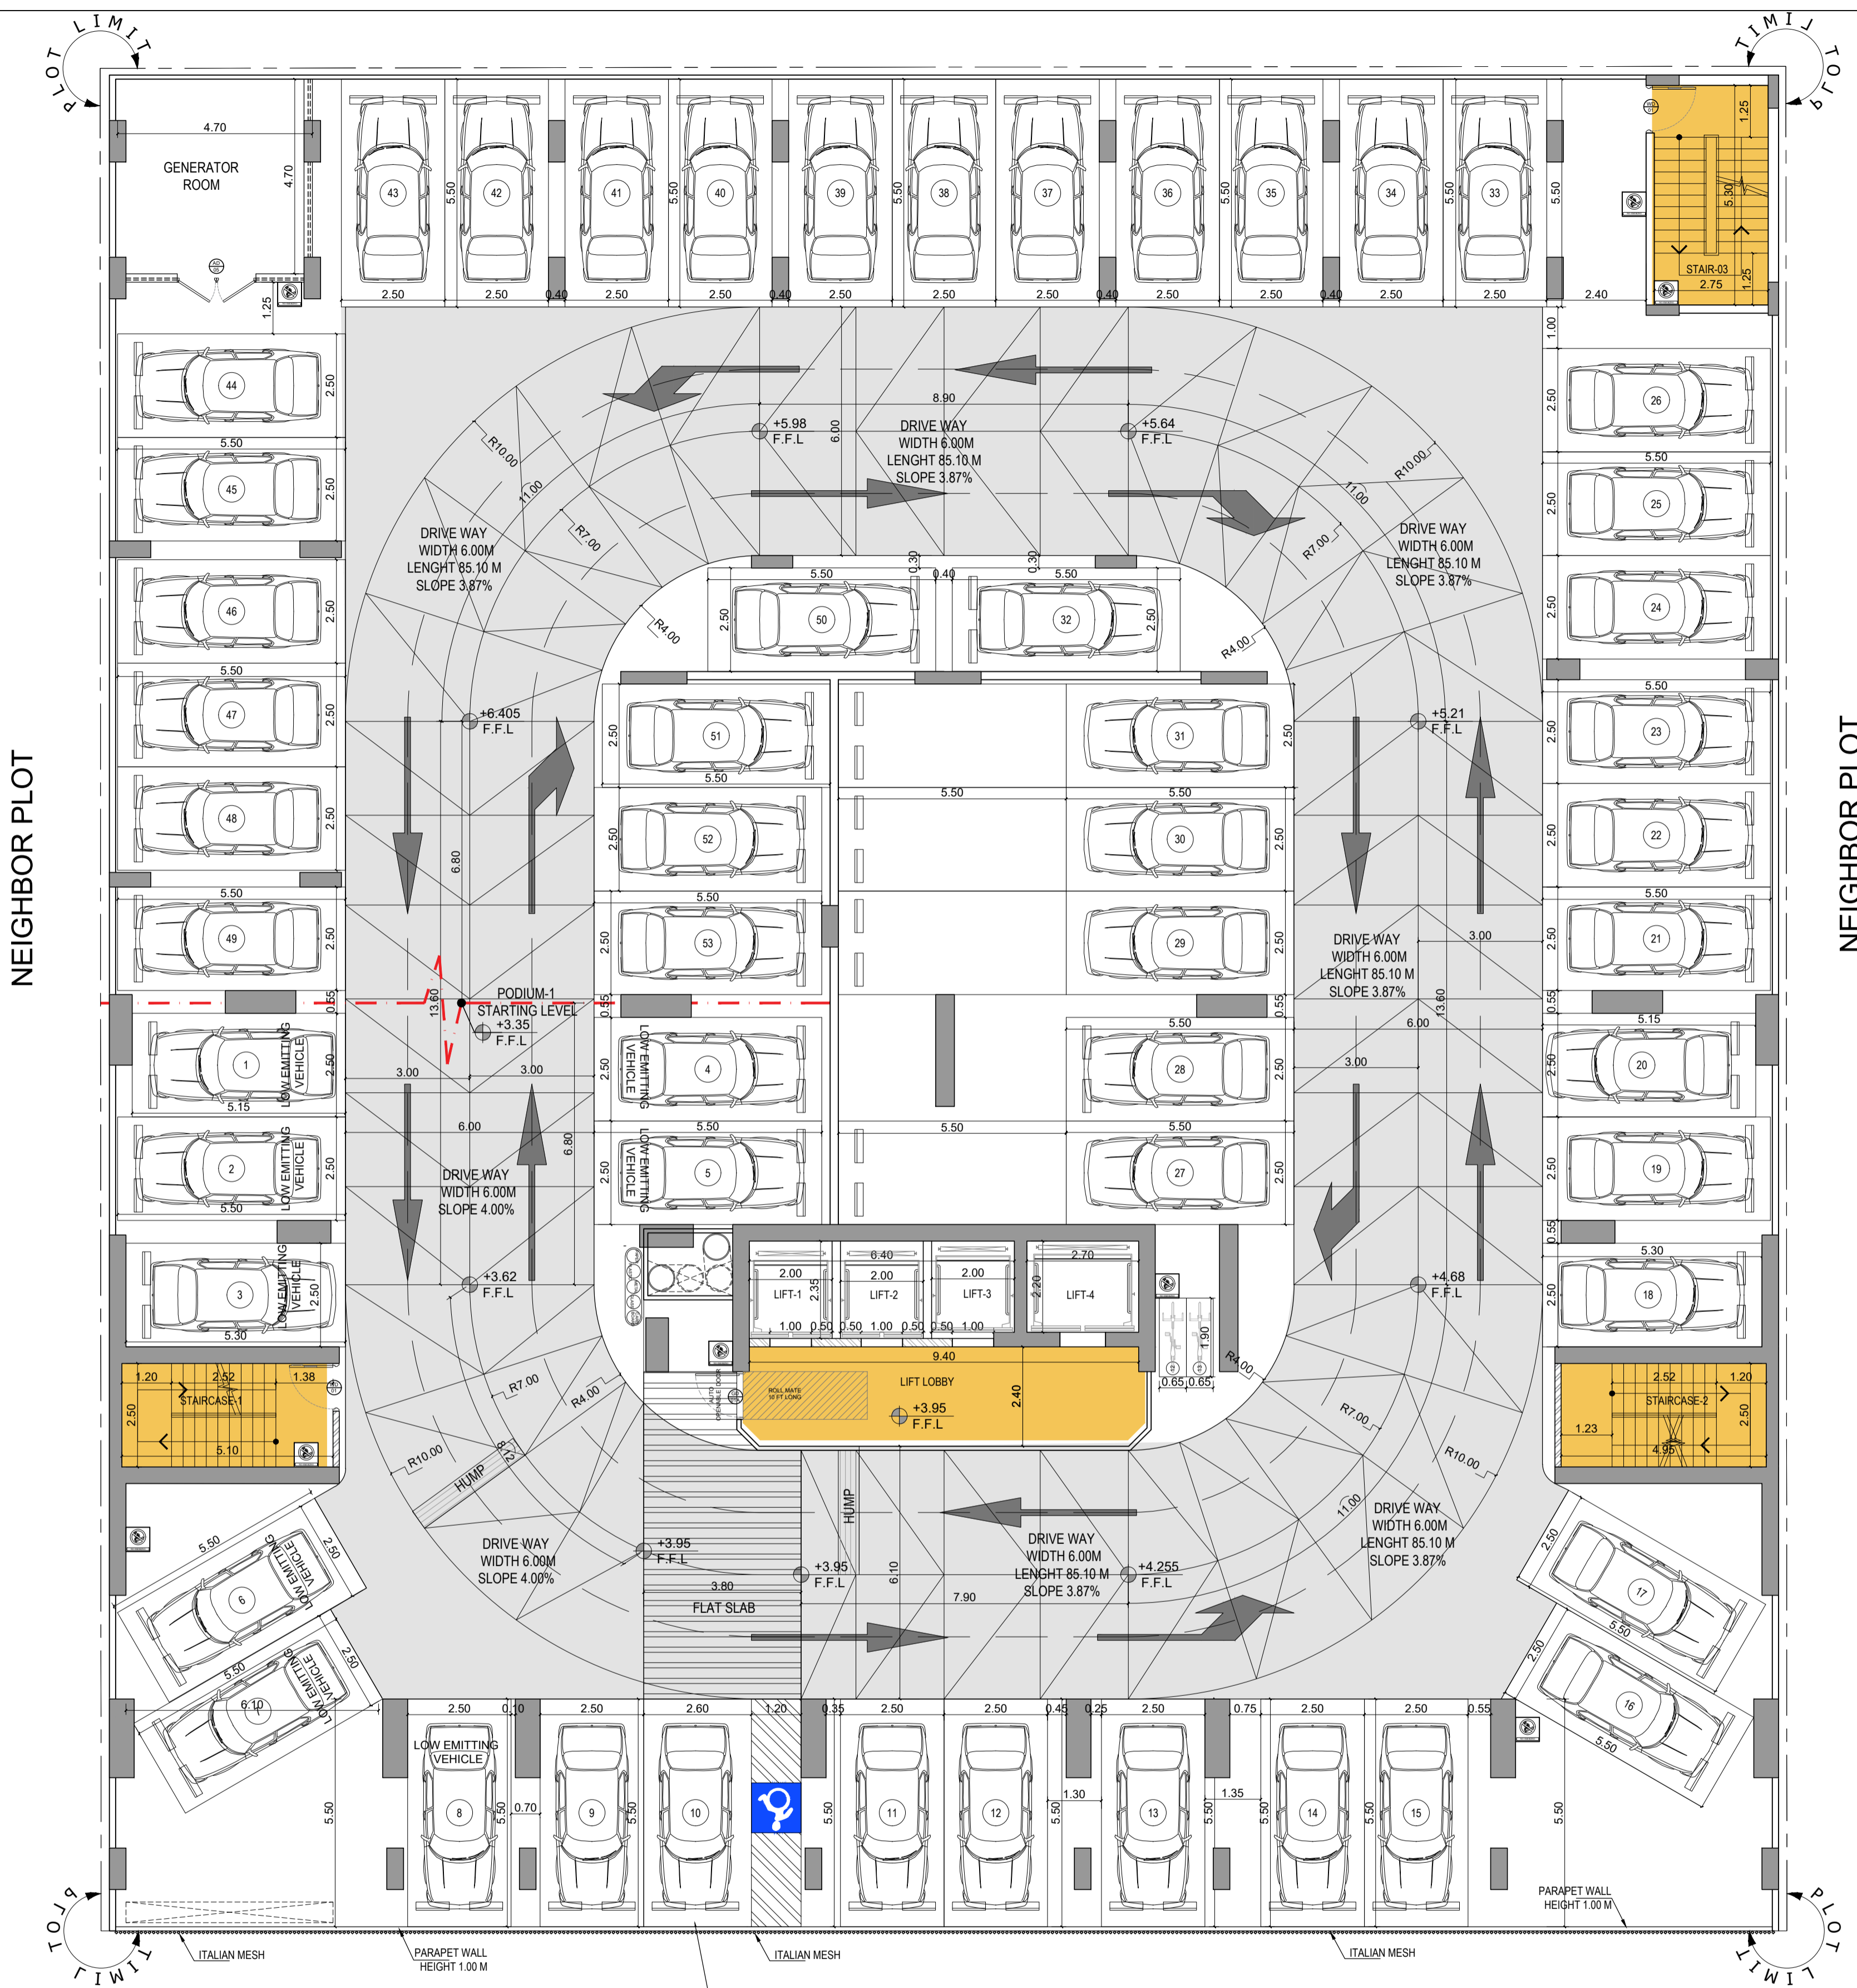

BINGHATTI CREST

G + 4 P + 1 9 F L O O R S + R O O F

AL BARSHA SOUTH FOURTH 681

NEIGHBOR PLOT

NEIGHBOR PLOT

53 CAR PARKING

STREET

BINGHATTI CREST

PODIUM -1 FLOOR PLAN

NEIGHBOR PLOT

NEIGHBOR PLOT

53 CAR PARKING

STREET

BINGHATTI CREST

PODIUM -2 FLOOR PLAN

53 CAR PARKING

PODIUM -4 FLOOR PLAN

NEIGHBOR PLOT

NEIGHBOR PLOT

1-BED	2-BED	3-BED	TOTAL
5	2	1	8

NEIGHBOR PLOT

NEIGHBOR PLOT

BINGHATTI CREST

FIRST FLOOR PLAN

NEIGHBOR PLOT

NEIGHBOR PLOT

PLOT LIMIT

PLOT LIMIT

PLOT LIMIT

PLOT LIMIT

BINGHATTI CREST

14TH, 16TH & 18TH FLOOR PLAN