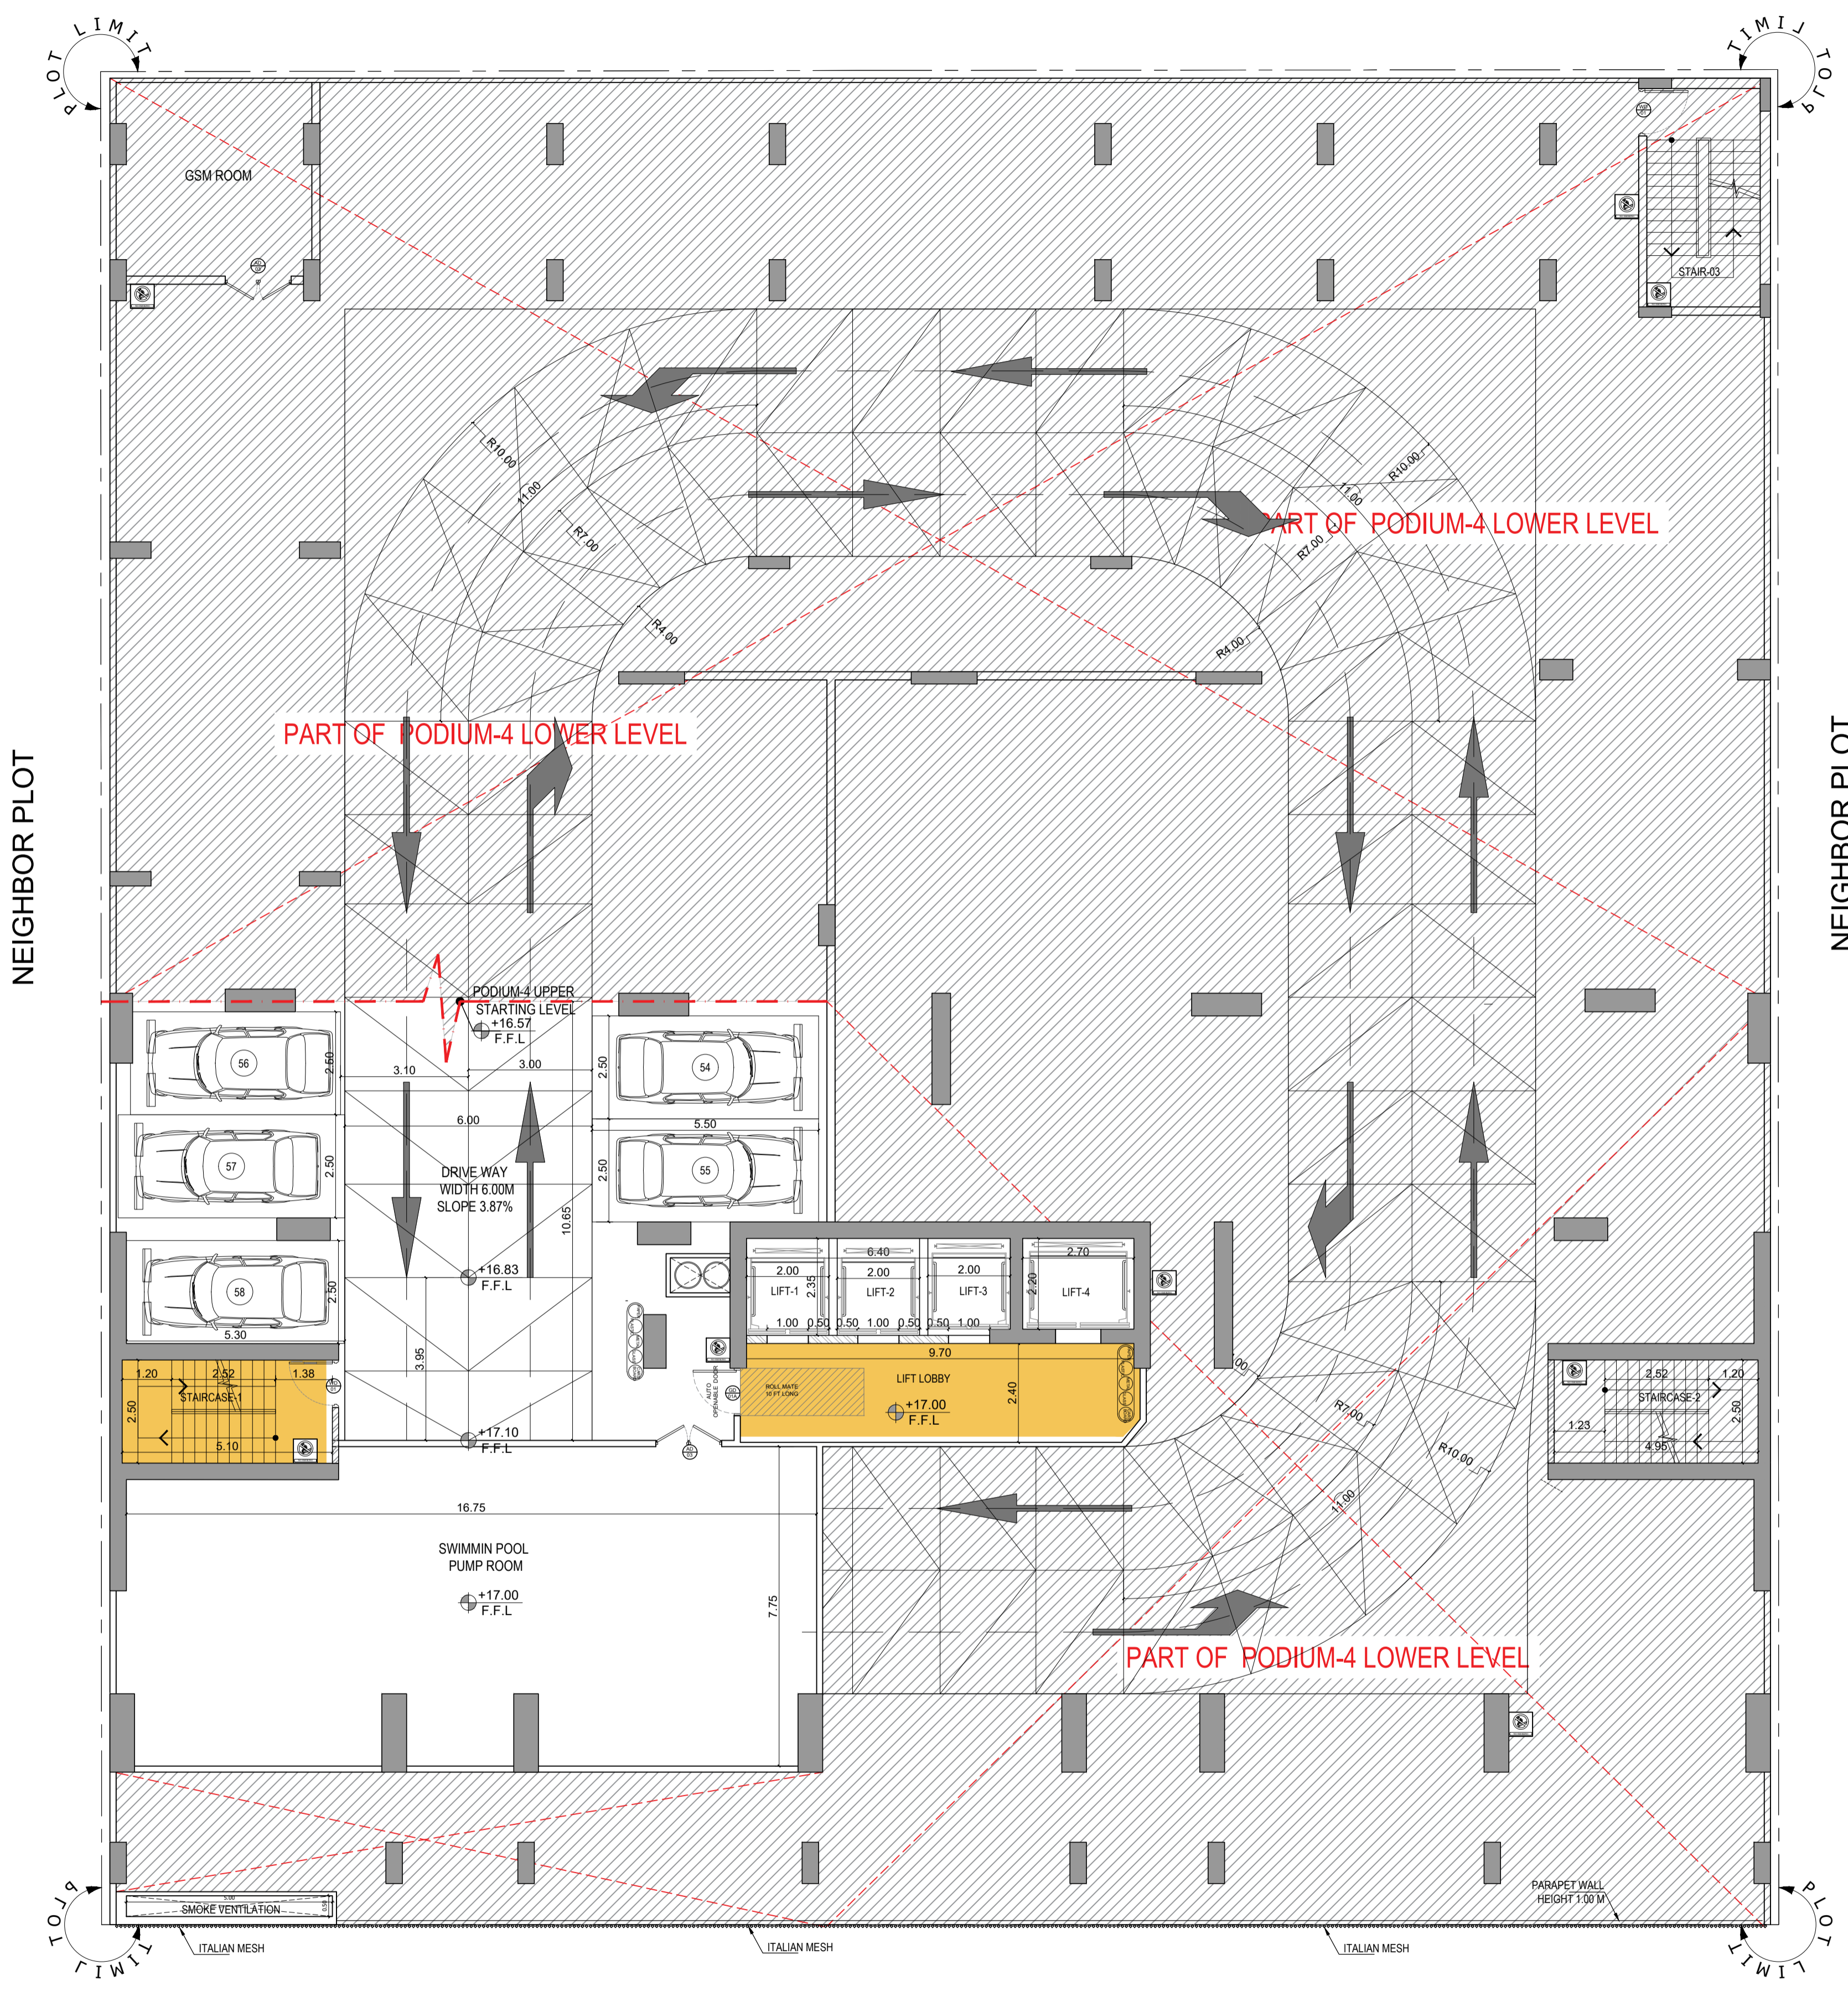

PODIUM -1 FLOOR PLAN

NEIGHBOR PLOT

NEIGHBOR PLOT

53 CAR PARKING

STREET

BINGHATTI CREST

PODIUM -2 FLOOR PLAN

53 CAR PARKING

PODIUM -4 FLOOR PLAN

NEIGHBOR PLOT

NEIGHBOR PLOT

1-BED	2-BED	3-BED	TOTAL
5	2	1	8

NEIGHBOR PLOT

NEIGHBOR PLOT

BINGHATTI CREST

FIRST FLOOR PLAN

1-BED	2-BED	3-BED	TOTAL
5	2	2	9

Apartments (no. 7) adaptable to meet the accessibility needs as per DBC

1-BED	2-BED	3-BED	TOTAL
5	2	2	9

NEIGHBOR PLOT

NEIGHBOR PLOT

LOT LIMIT

LOT LIMIT

LOT LIMIT

NEIGHBOR PLOT

NEIGHBOR PLOT

PLOT LIMIT

PLOT LIMIT

PLOT LIMIT

PLOT LIMIT

BINGHATTI CREST

14TH, 16TH & 18TH FLOOR PLAN