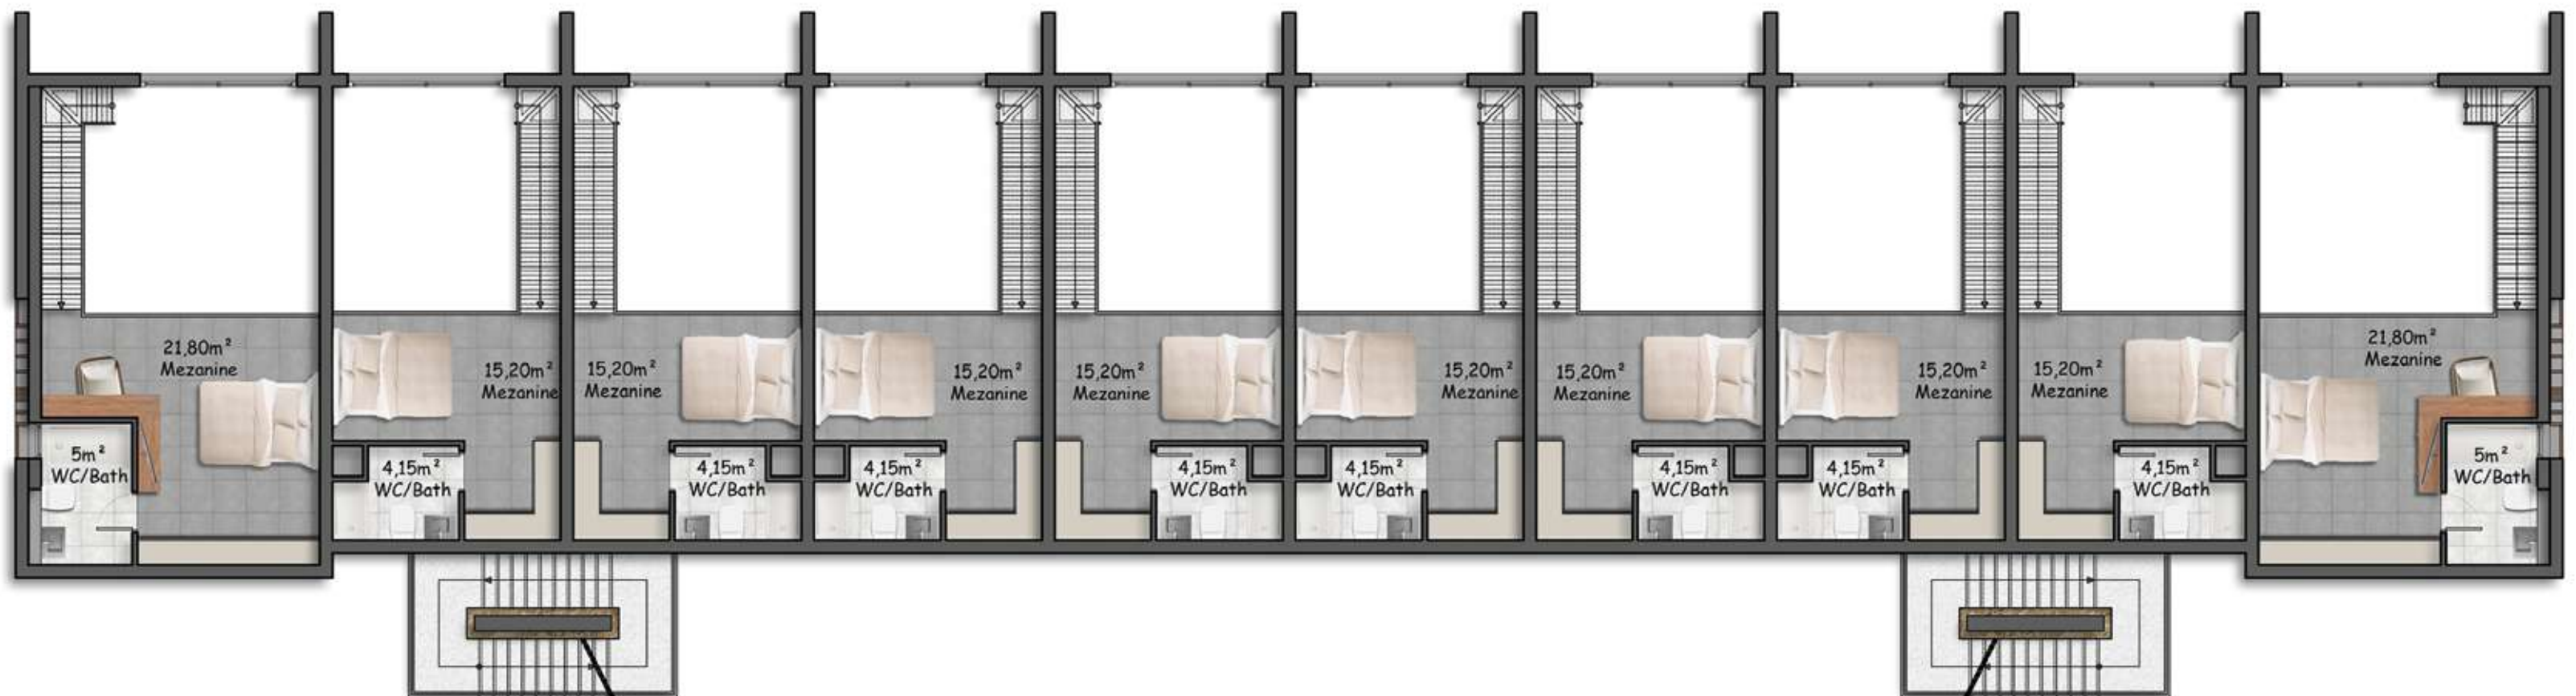

LAKE GARDEN

Village

Ground Floor Plan Area: Each Unit 55.50 m² / 39 m²

First Floor Plan Area: Each Unit 61 m² / 39 m²

Mezzanine Floor Plan Area: Each Unit 31.85 m² / 22.60 m²

Roof Terrace Plan Area: Each Unit 43 m² / 27.70 m²

Ground Floor Plan Area: Each Unit 45.00 m² / 39.00 m²

First Floor Plan Area: Each Unit 45.00 m² / 39.00 m²

Mezzanine Floor Plan Area: Each Unit 23.15 m²/ 22.50 m²

Roof Terrace Plan Area: Each Unit 34 m² / 27.70 m²

Ground Floor Plan Area: 85 m²

First Floor Plan Area: 85 m²

Roof Terrace Plan Area: 74 m²

Ground Floor Plan Area: 119 m²

First Floor Plan Area: 158 m²

Roof Terrace Plan Area: 132 m²

SUNNY HILL

Village