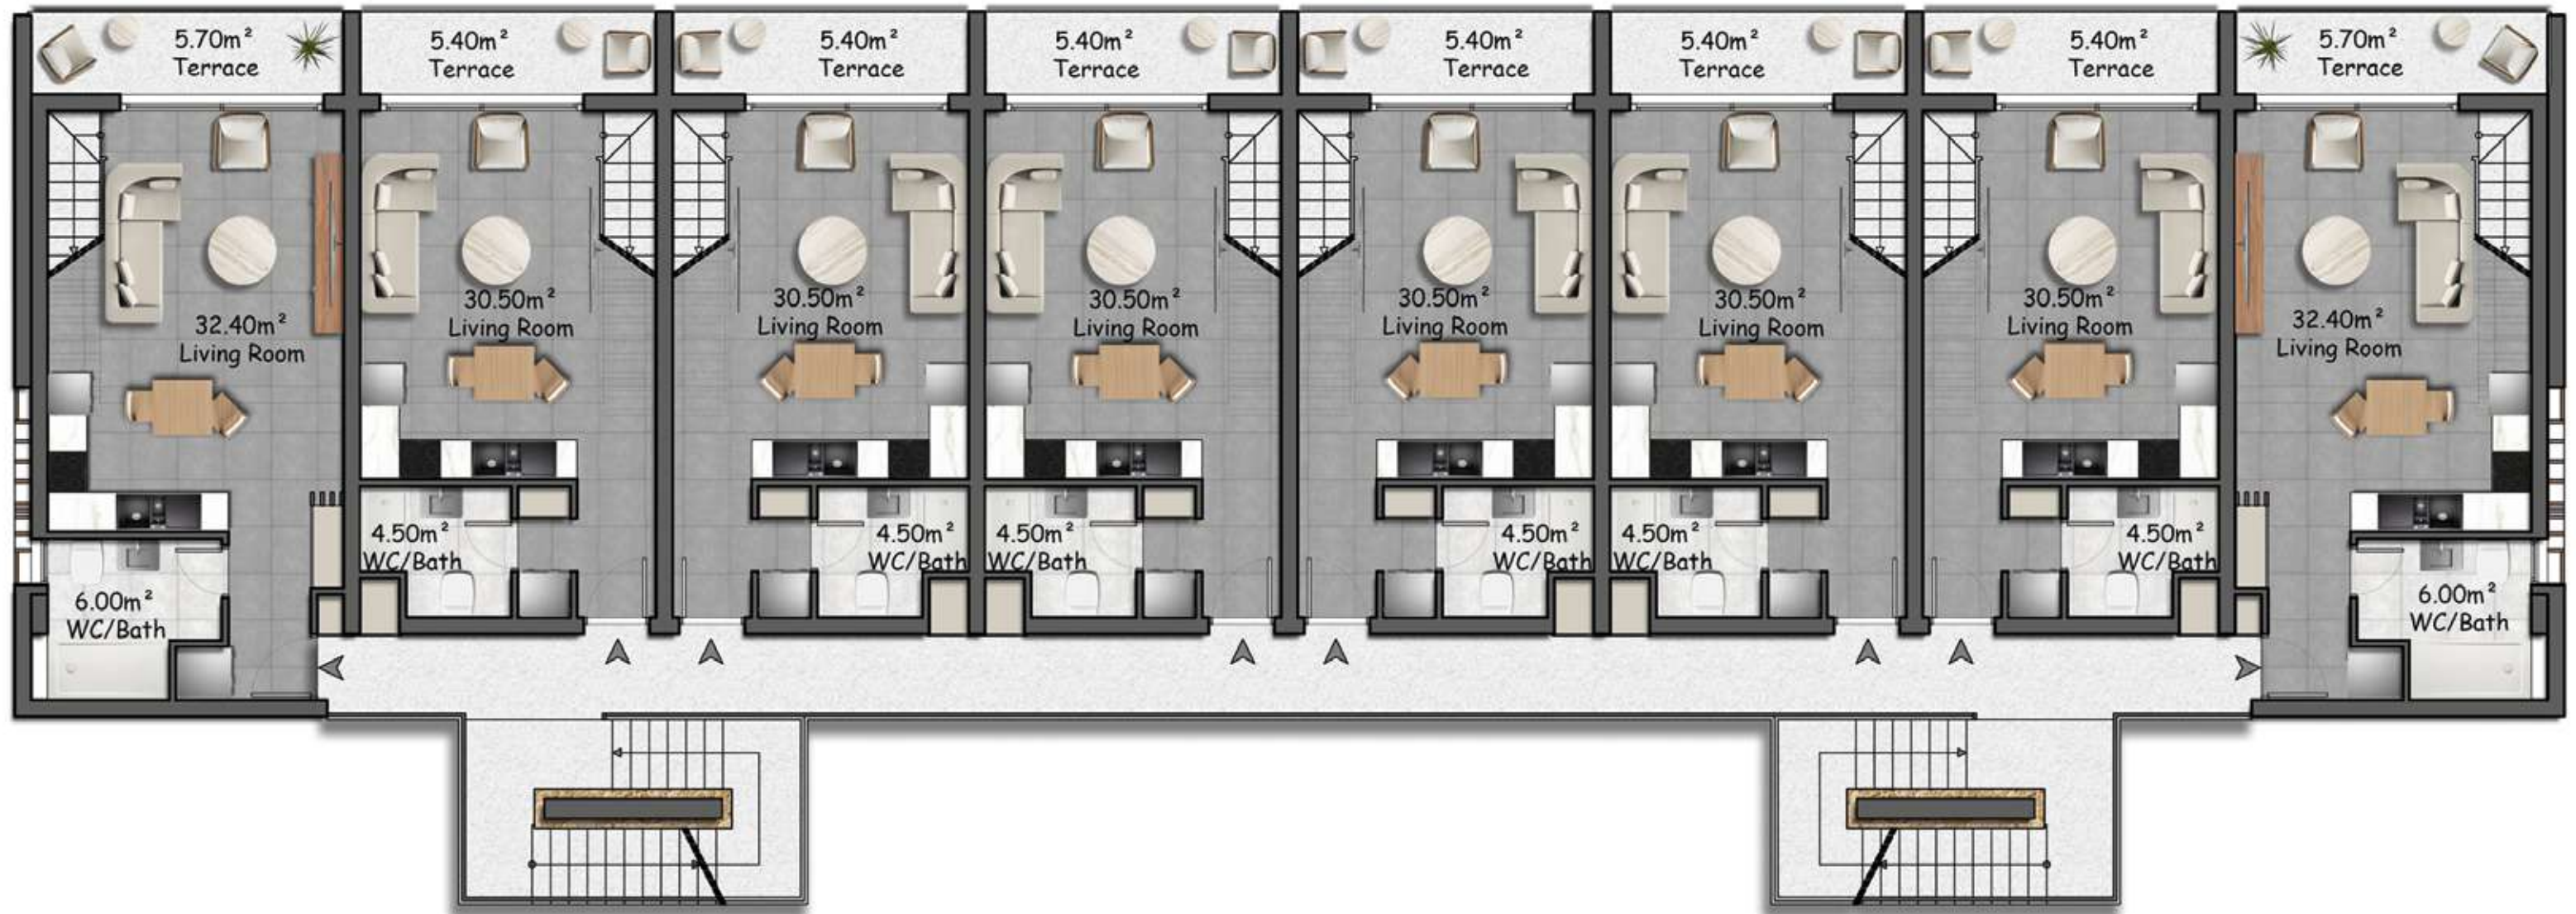

Ground Floor Plan Area: Each Unit 45.00 m² / 39.00 m²

First Floor Plan Area: Each Unit 45.00 m² / 39.00 m²

Mezzanine Floor Plan Area: Each Unit 23.15 m²/ 22.50 m²

Roof Terrace Plan Area: Each Unit 34 m² / 27.70 m²

Ground Floor Plan Area: 85 m²

First Floor Plan Area: 85 m²

Roof Terrace Plan Area: 74 m²

Ground Floor Plan Area: 119 m²

First Floor Plan Area: 158 m²

Roof Terrace Plan Area: 132 m²

SUNNY HILL

Village

Ground Floor Plan Area: Each Unit 46.00 m² / 39 m²

First Floor Plan Area: Each Unit 46.00 m² / 39 m²

Mezzanine Floor Plan Area: Each Unit 23.00 m² / 23.00 m²

Roof Terrace Plan Area: Each Unit 34.00 m² / 27.70 m²