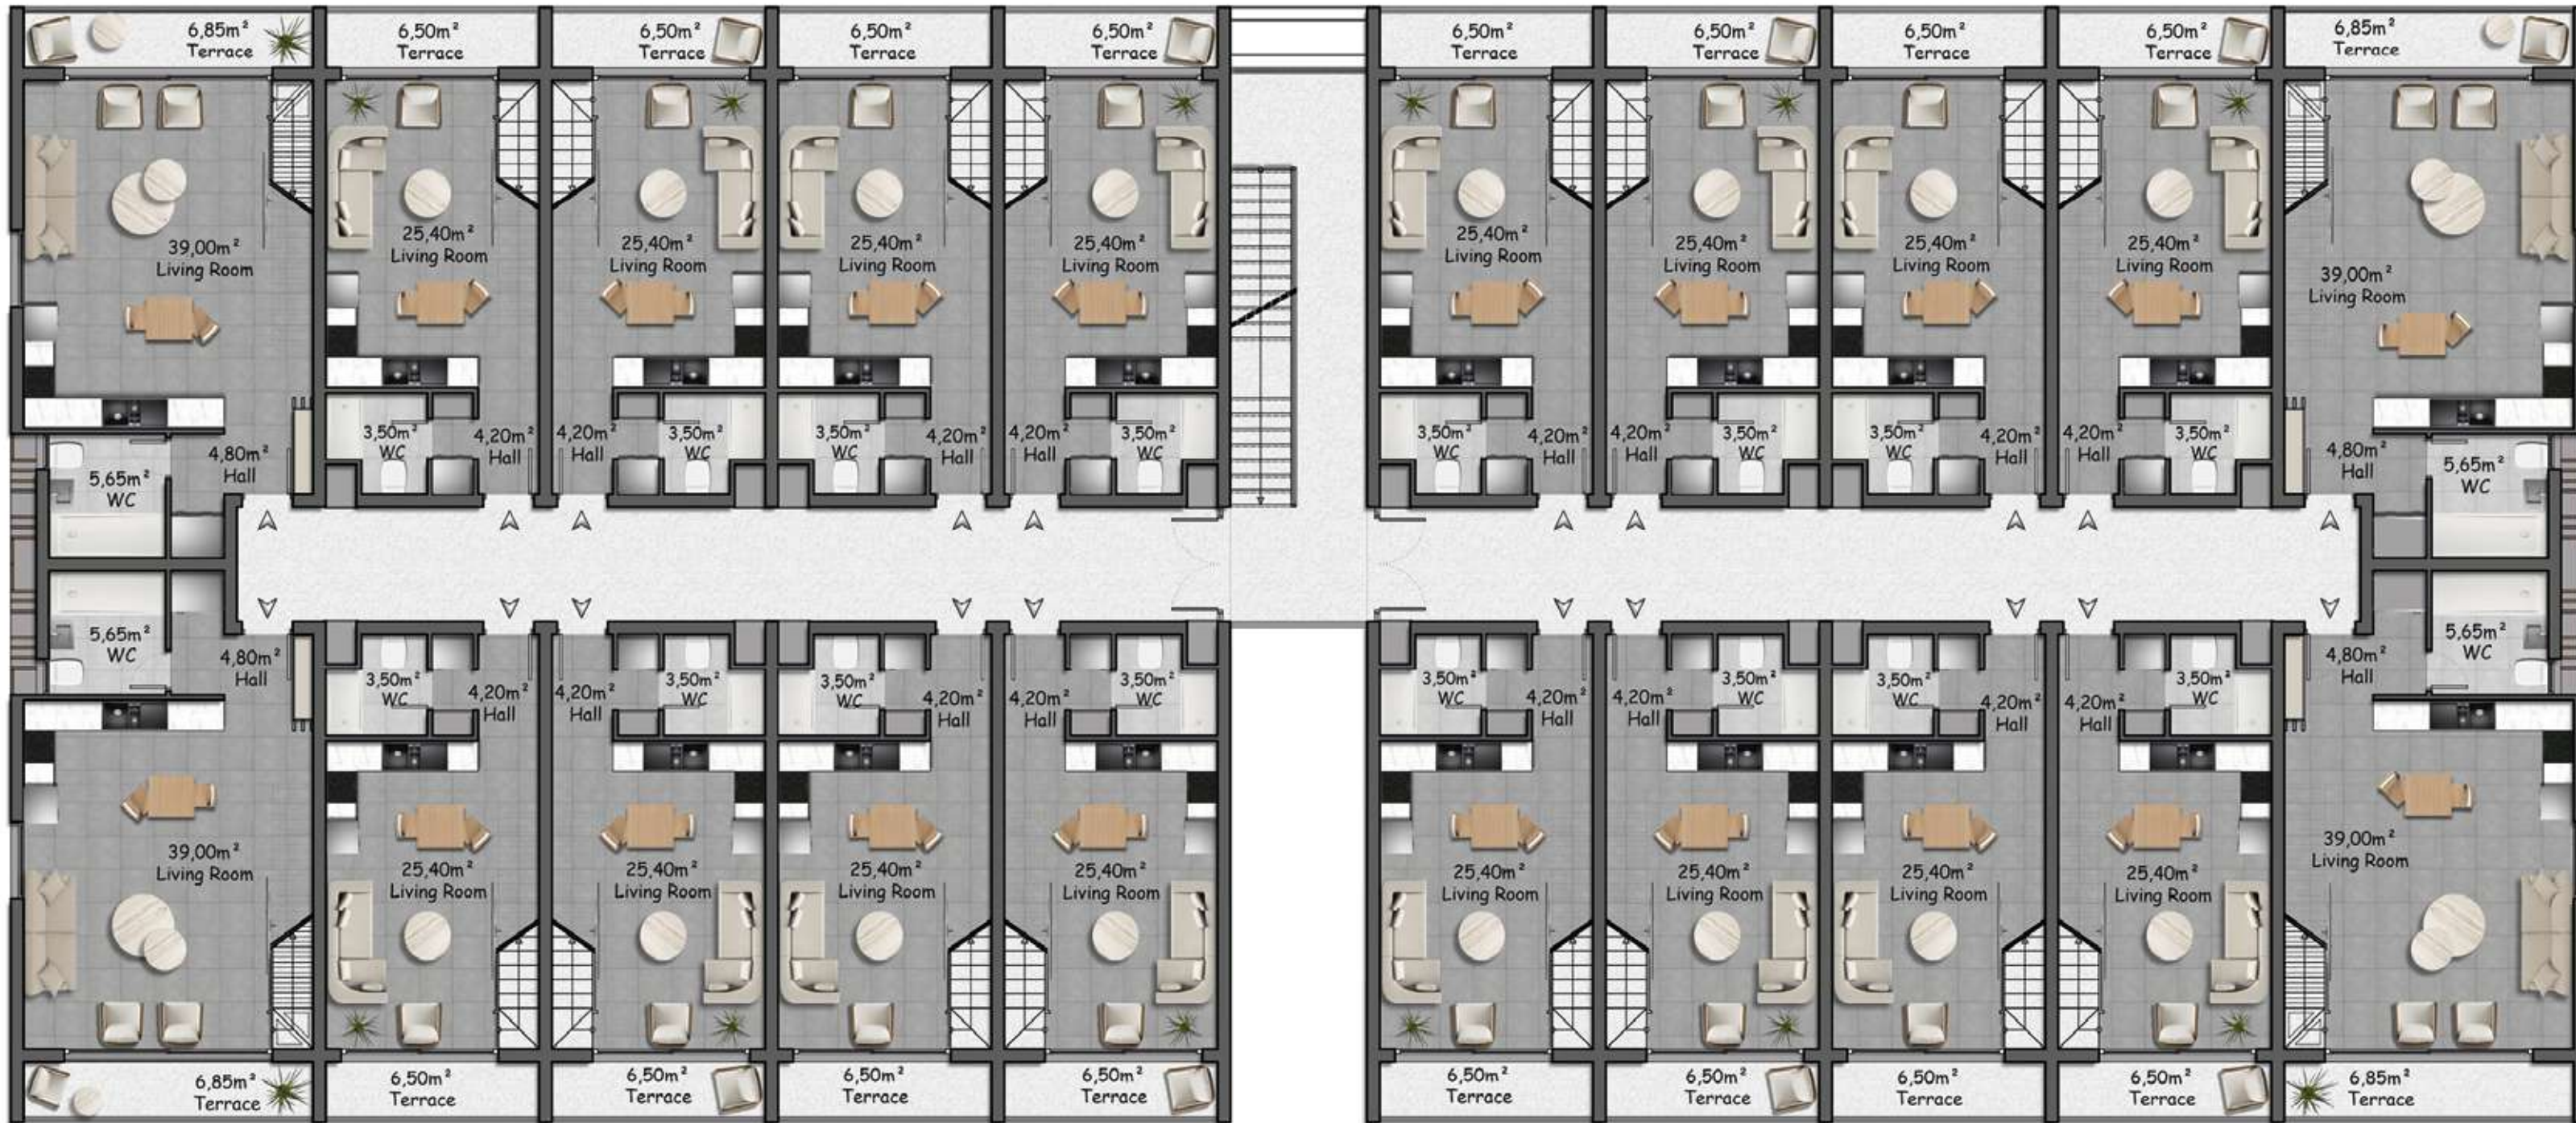

OASIS

Village

Ground Floor Plan Area: Each Unit 33.60 m² / 33.20 m²

First Floor Plan Area: Each Unit 33.60 m² / 33.20 m²

Mezzanine Floor Plan Area: Each Unit 27.30 m² / 25,00 m²

Ground Floor Plan Area: Each Unit 94 m² / 38 m²

First Floor Plan Area: Each Unit 56 m² / 38 m²

Mezzanine Floor Plan Area: Each Unit 26 m² / 20 m²

Roof Terrace Plan Area: Each Unit 40 m² / 32.20 m²

A scenic landscape at sunset. The sky is filled with soft, golden clouds, and the sun is low on the horizon, casting a warm glow over the scene. In the foreground, there is a field of tall, green grasses. In the background, there are rolling hills and mountains. A small bird is visible in the sky. A green rectangular overlay covers the right side of the image, containing the text.