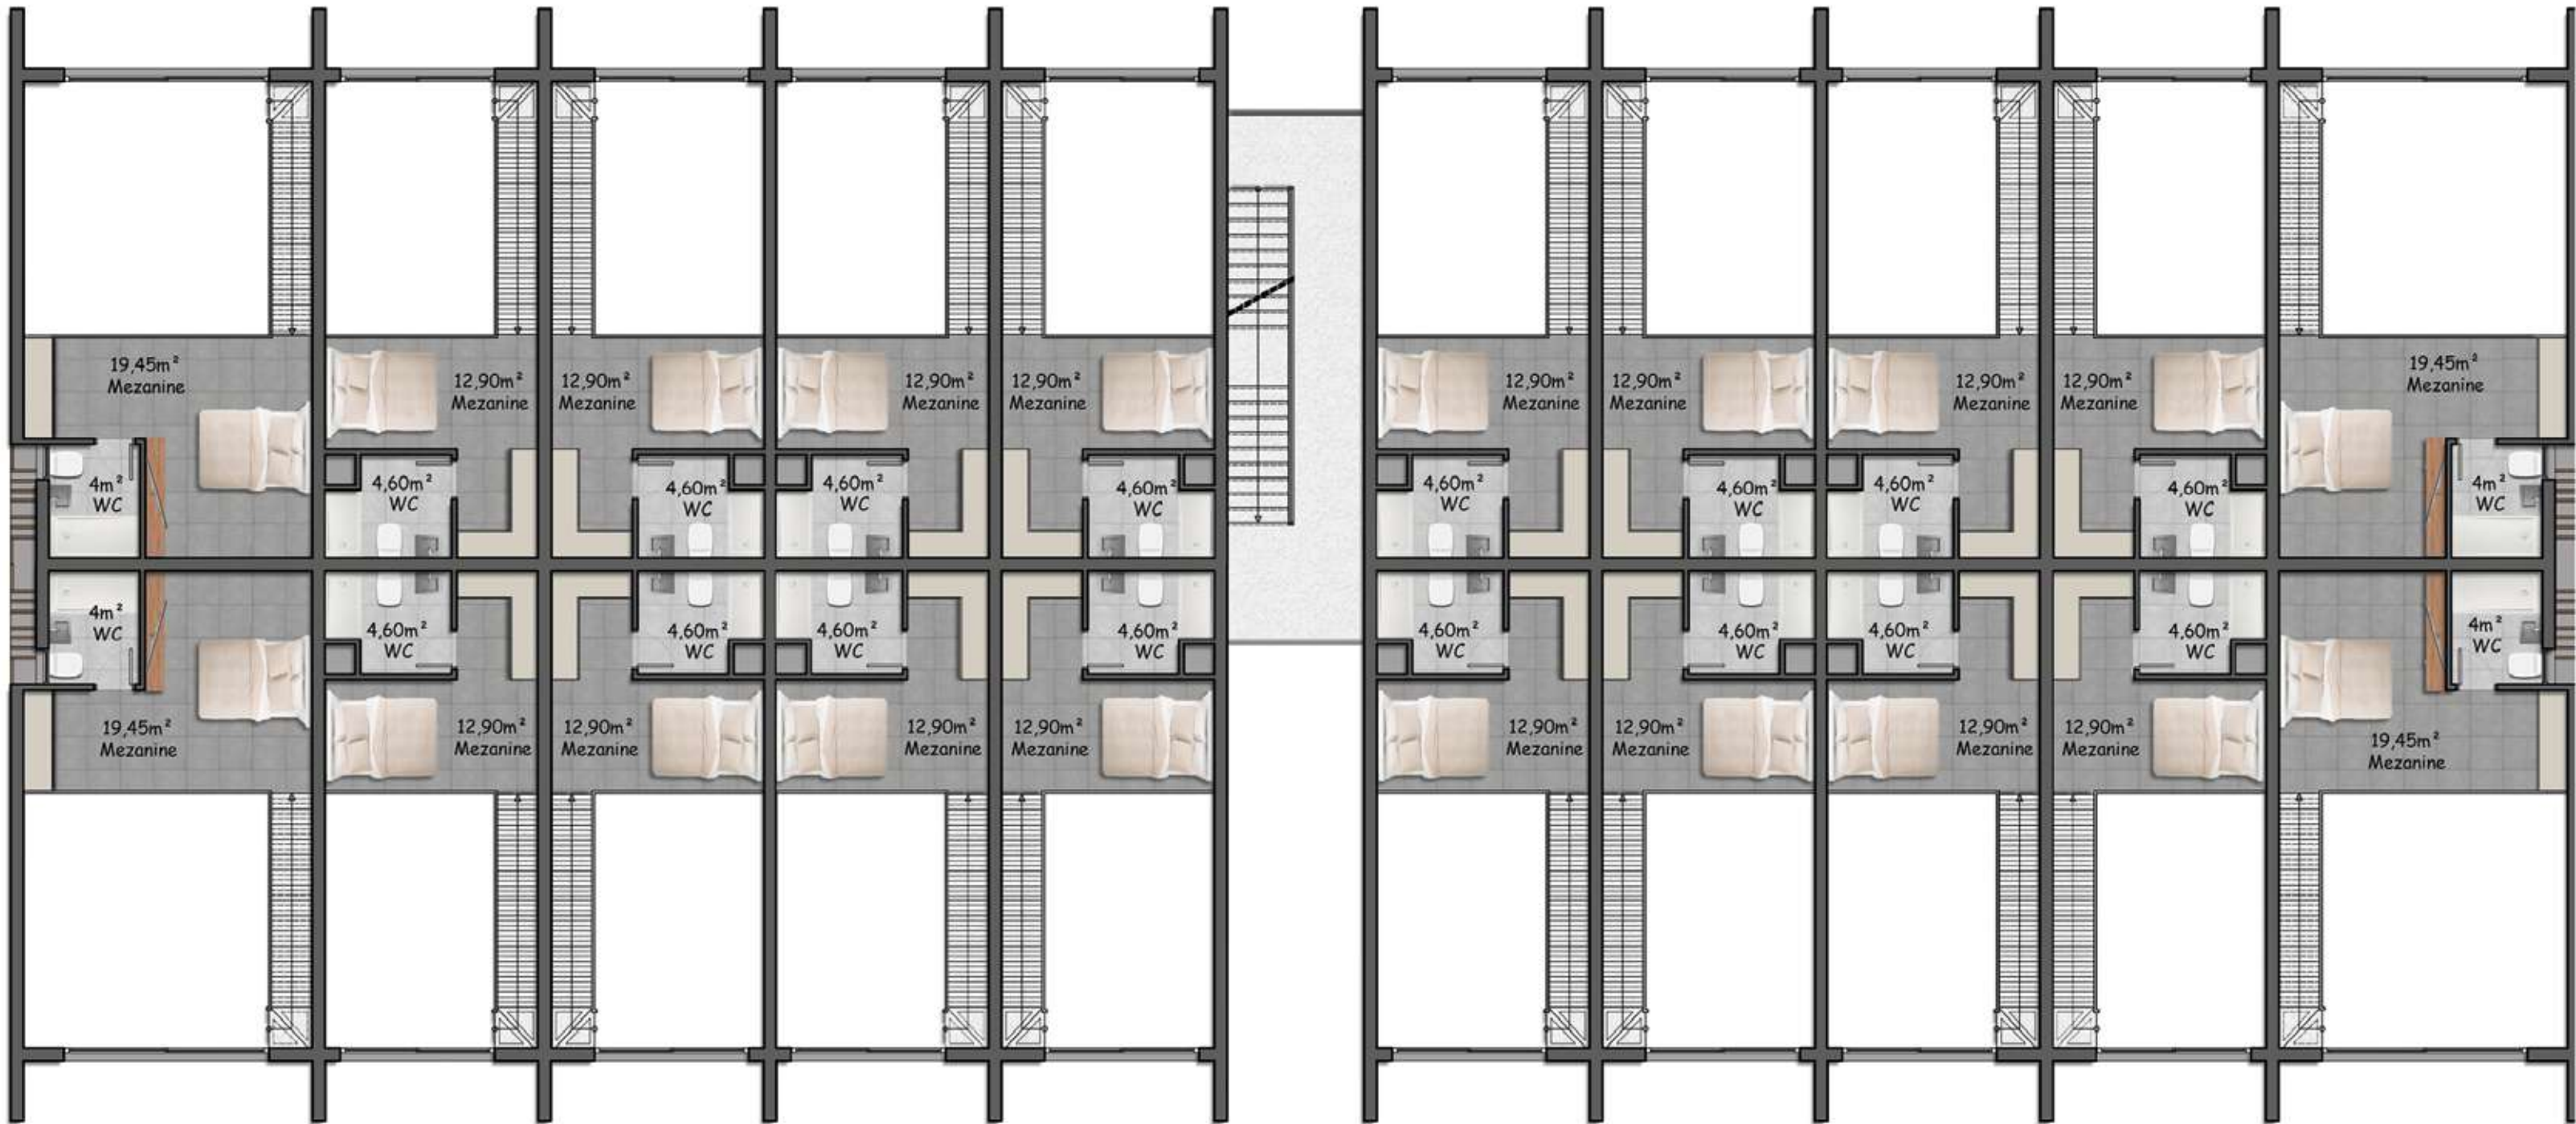

OASIS

Village

Ground Floor Plan Area: Each Unit 33.60 m² / 33.20 m²

First Floor Plan Area: Each Unit 33.60 m² / 33.20 m²

Mezzanine Floor Plan Area: Each Unit 27.30 m² / 25,00 m²

Ground Floor Plan Area: Each Unit 94 m² / 38 m²

First Floor Plan Area: Each Unit 56 m² / 38 m²

Mezzanine Floor Plan Area: Each Unit 26 m² / 20 m²

Roof Terrace Plan Area: Each Unit 40 m² / 32.20 m²

A scenic landscape at sunset. The sky is filled with soft, golden clouds, and the sun is low on the horizon, casting a warm glow over the scene. In the foreground, there is a field of tall, green grasses. In the background, there are rolling hills and mountains. A small bird is visible in the sky. A green rectangular overlay covers the right side of the image, containing the text.

LAKE GARDEN

Village

Ground Floor Plan Area: Each Unit 55.50 m² / 39 m²

First Floor Plan Area: Each Unit 61 m² / 39 m²

Mezzanine Floor Plan Area: Each Unit 31.85 m² / 22.60 m²

Roof Terrace Plan Area: Each Unit 43 m² / 27.70 m²