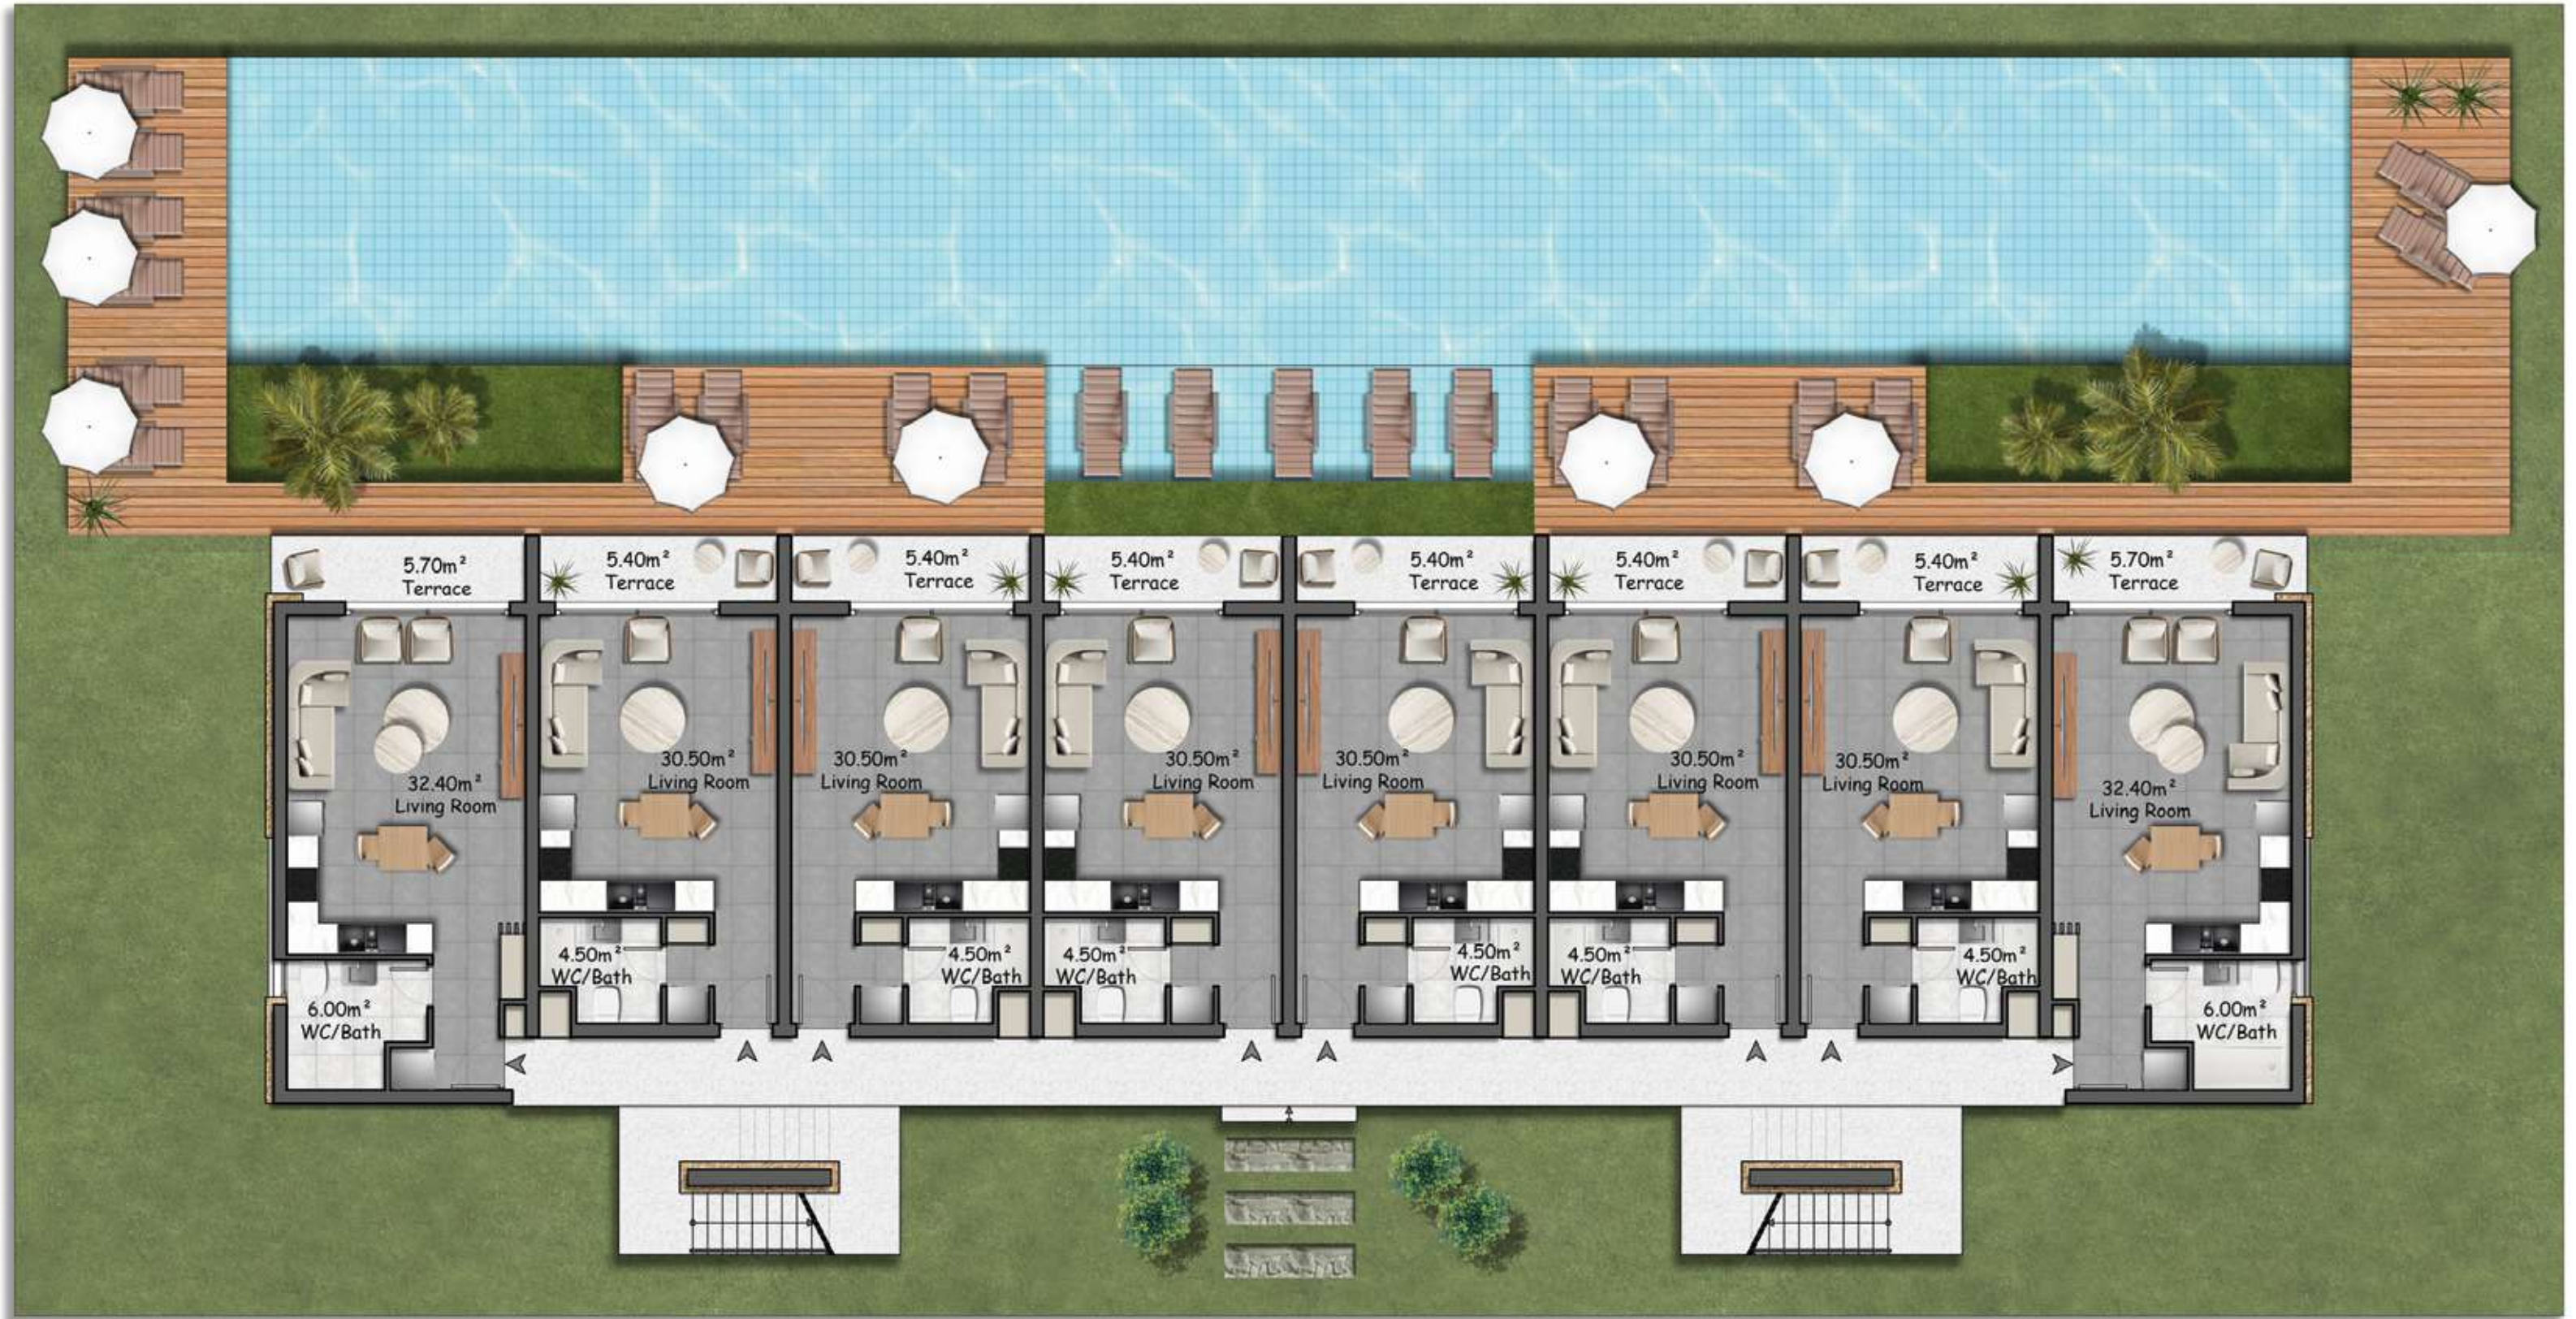

Ground Floor Plan Area: Each Unit 46.00 m² / 39 m²

First Floor Plan Area: Each Unit 46.00 m² / 39 m²

Roof Terrace Plan Area: Each Unit 34.00 / 27.70 m²

A scenic landscape at sunset. The sun is low on the horizon, casting a warm, golden glow over the scene. In the foreground, there is a field of tall, green grass. In the middle ground, there are rolling hills and mountains. In the background, there are more mountains under a sky with some clouds and several birds flying. The text "COUNTRY SIDE WEST" is overlaid on the image.