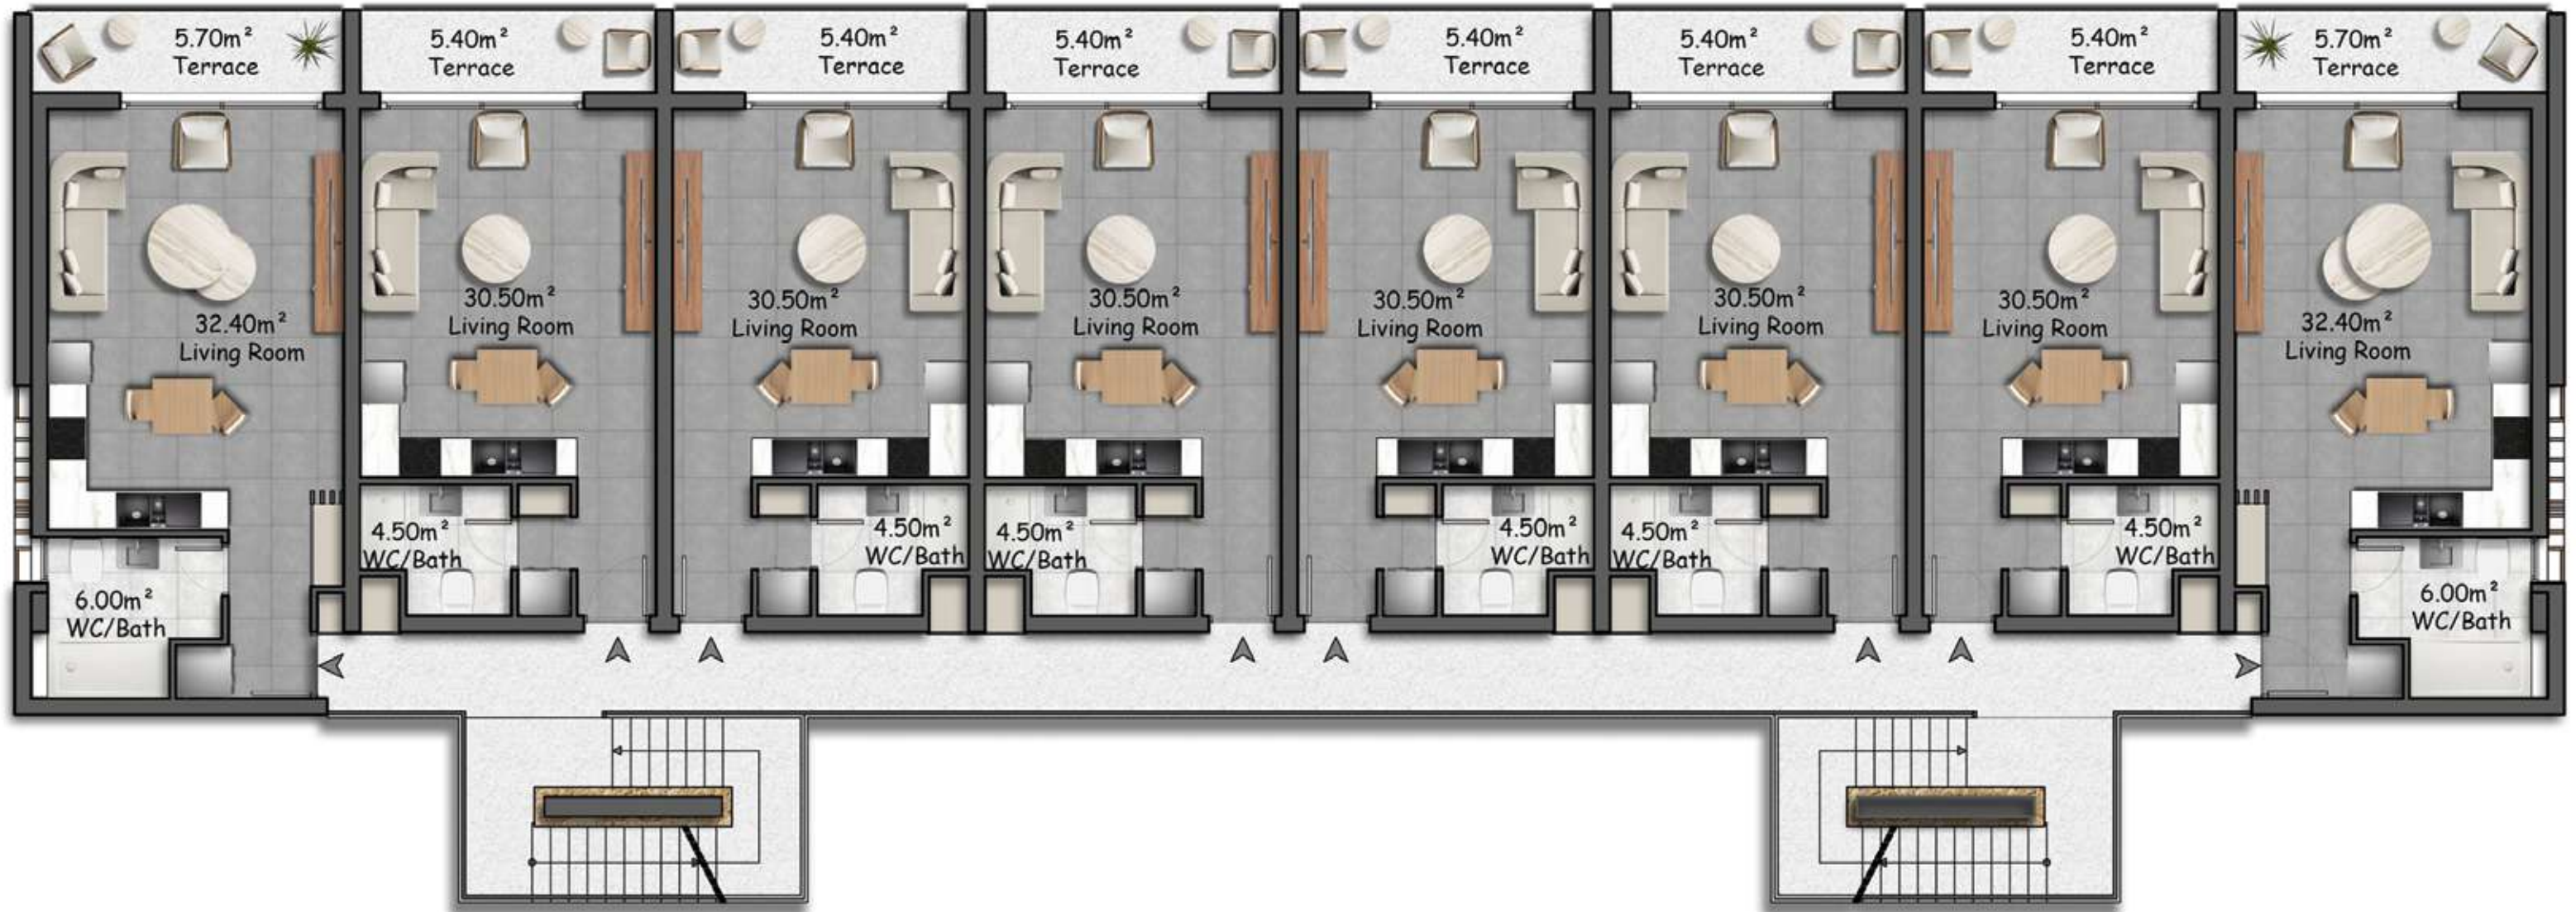

Ground Floor Plan Area: 85 m²

First Floor Plan Area: 85 m²

Roof Terrace Plan Area: 74 m²

Ground Floor Plan Area: 119 m²

First Floor Plan Area: 158 m²

Roof Terrace Plan Area: 132 m²

SUNNY HILL

Village

Ground Floor Plan Area: Each Unit 46.00 m² / 39 m²

First Floor Plan Area: Each Unit 46.00 m² / 39 m²

Mezzanine Floor Plan Area: Each Unit 23.00 m² / 23.00 m²

Roof Terrace Plan Area: Each Unit 34.00 m² / 27.70 m²

Ground Floor Plan Area: Each Unit 46.00 m² / 39 m²

First Floor Plan Area: Each Unit 46.00 m² / 39 m²

Roof Terrace Plan Area: Each Unit 34.00 / 27.70 m²

A scenic landscape at sunset. The sun is low on the horizon, casting a warm, golden glow over the scene. In the foreground, there is a field of tall, green grass. In the middle ground, there are rolling hills and mountains. In the background, there are more mountains under a sky with some clouds and several birds flying. The text "COUNTRY SIDE WEST" is overlaid on the image.