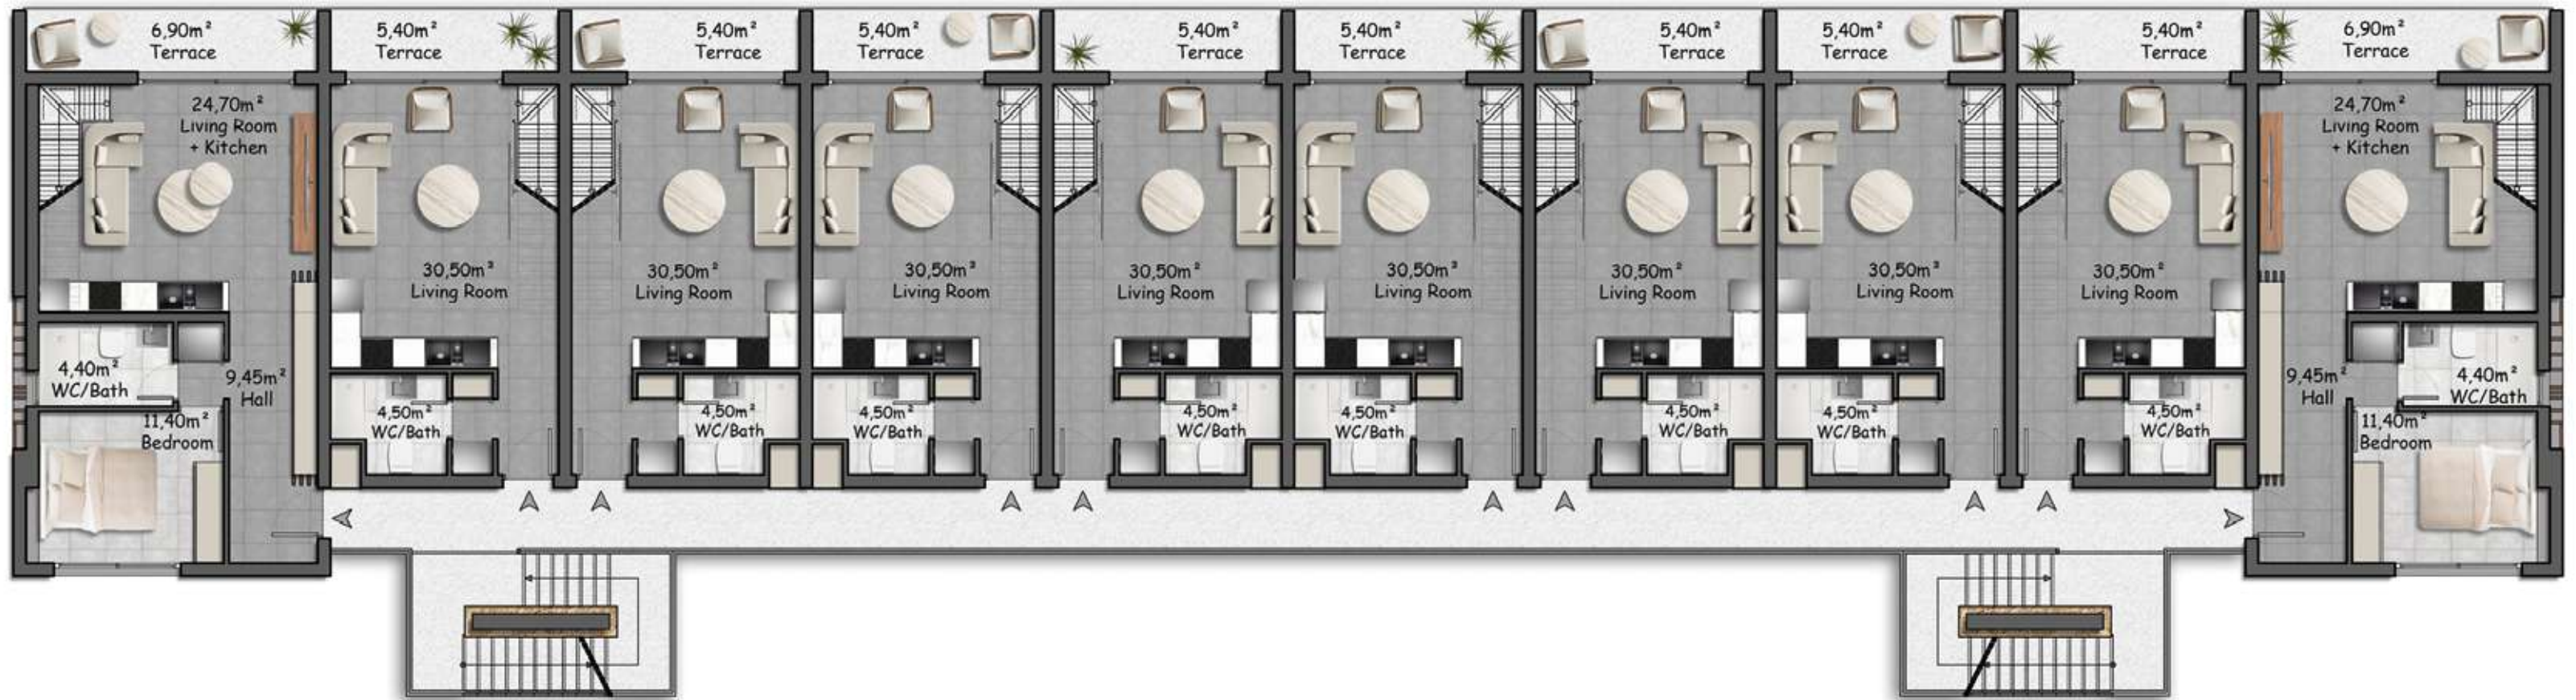

First Floor Plan Area: Each Unit 56 m² / 38 m²

Mezzanine Floor Plan Area: Each Unit 26 m² / 20 m²

Roof Terrace Plan Area: Each Unit 40 m² / 32.20 m²

A scenic landscape at sunset. The sky is filled with soft, golden clouds, and the sun is low on the horizon, casting a warm glow over the scene. In the foreground, there is a field of tall, green grasses. In the background, there are rolling hills and mountains. A small bird is visible in the sky. A green rectangular overlay covers the right side of the image, containing the text.

LAKE GARDEN

Village

Ground Floor Plan Area: Each Unit 55.50 m² / 39 m²

First Floor Plan Area: Each Unit 61 m² / 39 m²

Mezzanine Floor Plan Area: Each Unit 31.85 m² / 22.60 m²

Roof Terrace Plan Area: Each Unit 43 m² / 27.70 m²

Ground Floor Plan Area: Each Unit 45.00 m² / 39.00 m²

First Floor Plan Area: Each Unit 45.00 m² / 39.00 m²

Mezzanine Floor Plan Area: Each Unit 23.15 m²/ 22.50 m²

Roof Terrace Plan Area: Each Unit 34 m² / 27.70 m²