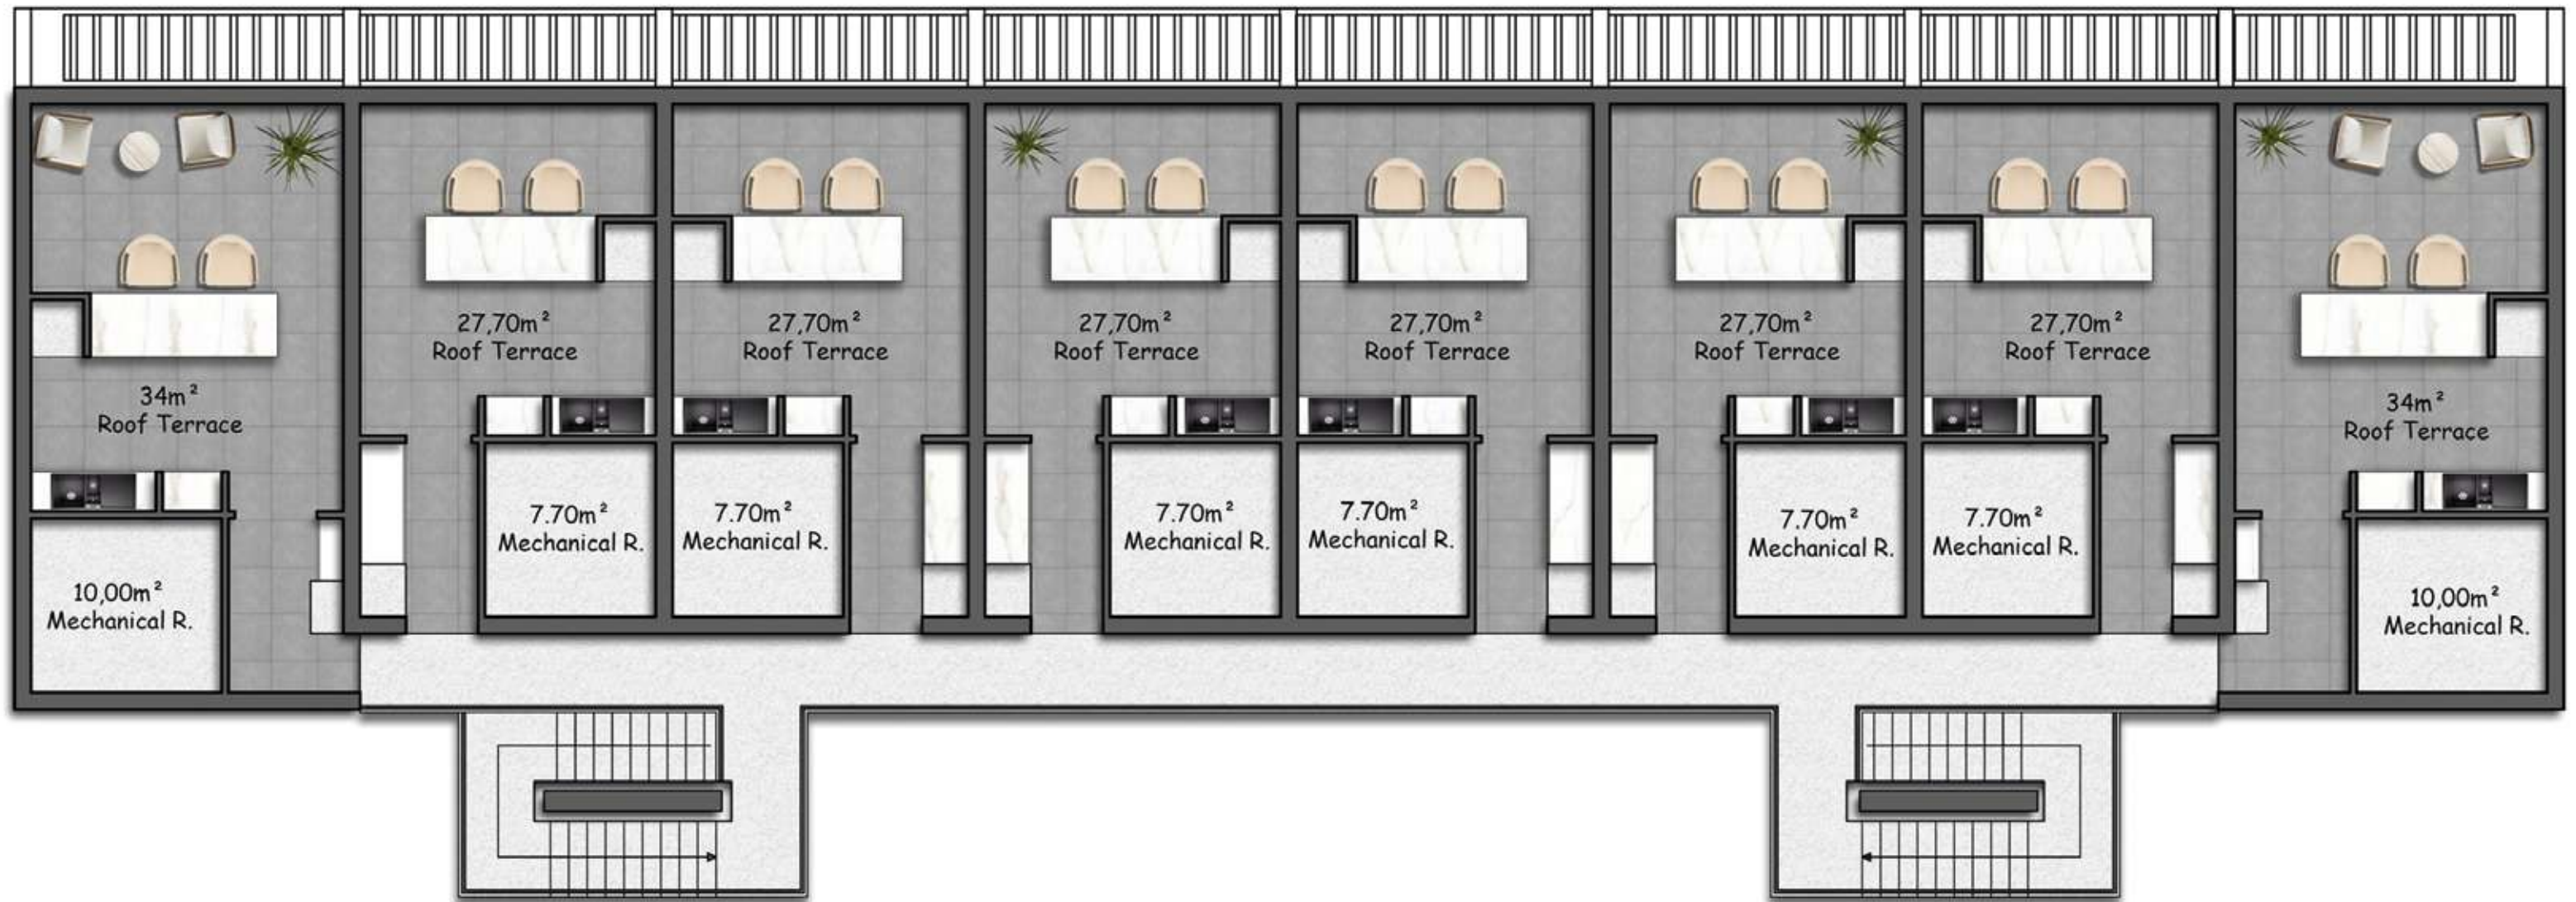

Ground Floor Plan Area: 85 m²

First Floor Plan Area: 85 m²

Roof Terrace Plan Area: 74 m²

Ground Floor Plan Area: 119 m²

First Floor Plan Area: 158 m²

Roof Terrace Plan Area: 132 m²

SUNNY HILL

Village

Ground Floor Plan Area: Each Unit 46.00 m² / 39 m²

First Floor Plan Area: Each Unit 46.00 m² / 39 m²

Mezzanine Floor Plan Area: Each Unit 23.00 m² / 23.00 m²

Roof Terrace Plan Area: Each Unit 34.00 m² / 27.70 m²

Ground Floor Plan Area: Each Unit 46.00 m² / 39 m²

First Floor Plan Area: Each Unit 46.00 m² / 39 m²

Roof Terrace Plan Area: Each Unit 34.00 / 27.70 m²

A scenic landscape at sunset. The sun is low on the horizon, casting a warm, golden glow over the scene. In the foreground, there is a field of tall, green grass. In the middle ground, there are rolling hills and mountains. In the background, there are more mountains under a sky with some clouds and several birds flying. The text "COUNTRY SIDE WEST" is overlaid on the image.