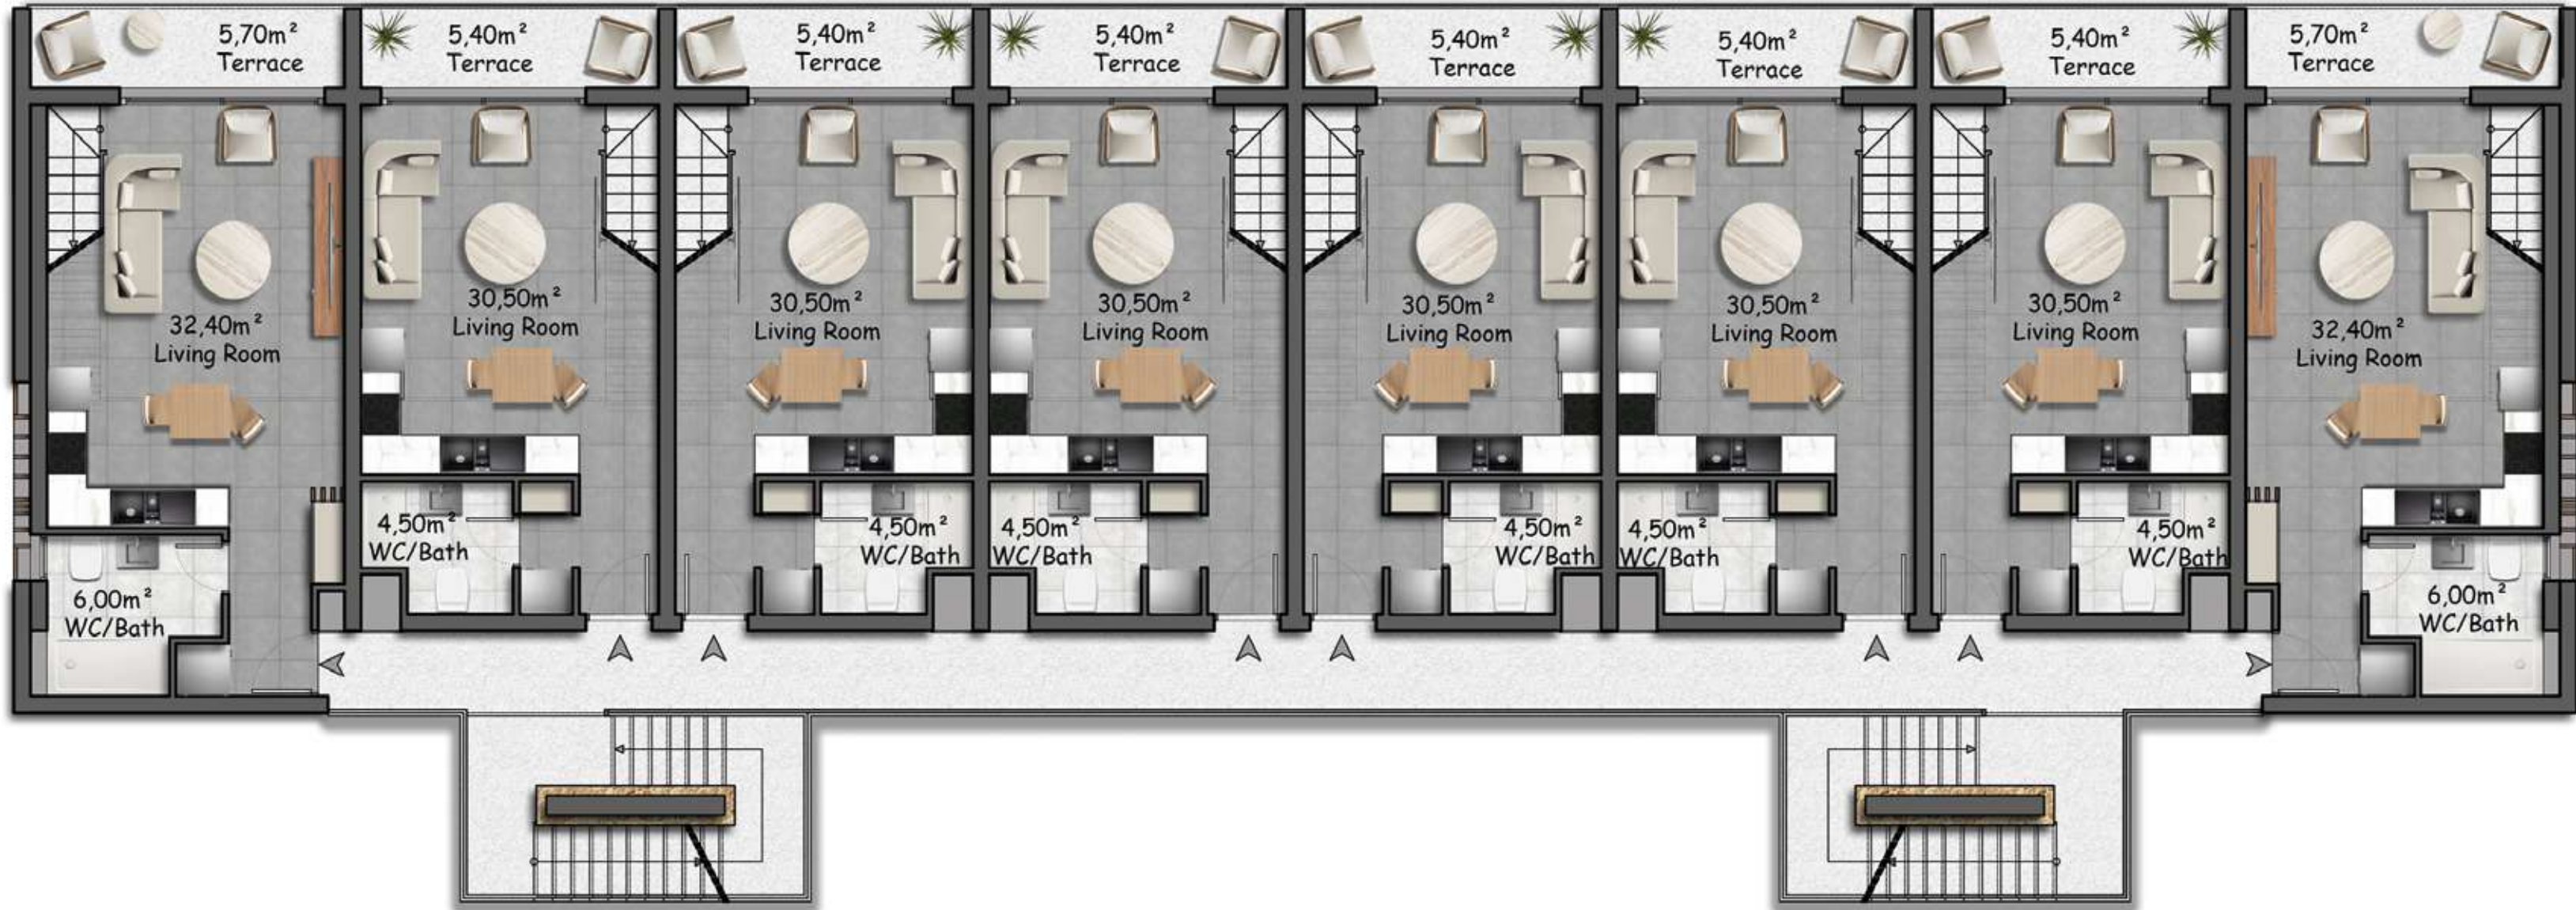

First Floor Plan Area: Each Unit 56 m² / 38 m²

Mezzanine Floor Plan Area: Each Unit 26 m² / 20 m²

Roof Terrace Plan Area: Each Unit 40 m² / 32.20 m²

A scenic landscape at sunset. The sky is filled with soft, golden clouds, and the sun is low on the horizon, casting a warm glow over the scene. In the foreground, there is a field of tall, green grasses. In the background, there are rolling hills and mountains. A small bird is visible in the sky. A green rectangular overlay covers the right side of the image, containing the text.

LAKE GARDEN

Village

Ground Floor Plan Area: Each Unit 55.50 m² / 39 m²

First Floor Plan Area: Each Unit 61 m² / 39 m²

Mezzanine Floor Plan Area: Each Unit 31.85 m² / 22.60 m²

Roof Terrace Plan Area: Each Unit 43 m² / 27.70 m²

Ground Floor Plan Area: Each Unit 45.00 m² / 39.00 m²

First Floor Plan Area: Each Unit 45.00 m² / 39.00 m²

Mezzanine Floor Plan Area: Each Unit 23.15 m²/ 22.50 m²

Roof Terrace Plan Area: Each Unit 34 m² / 27.70 m²

Ground Floor Plan Area: 85 m²

First Floor Plan Area: 85 m²

Roof Terrace Plan Area: 74 m²

Ground Floor Plan Area: 119 m²

First Floor Plan Area: 158 m²

Roof Terrace Plan Area: 132 m²

SUNNY HILL

Village