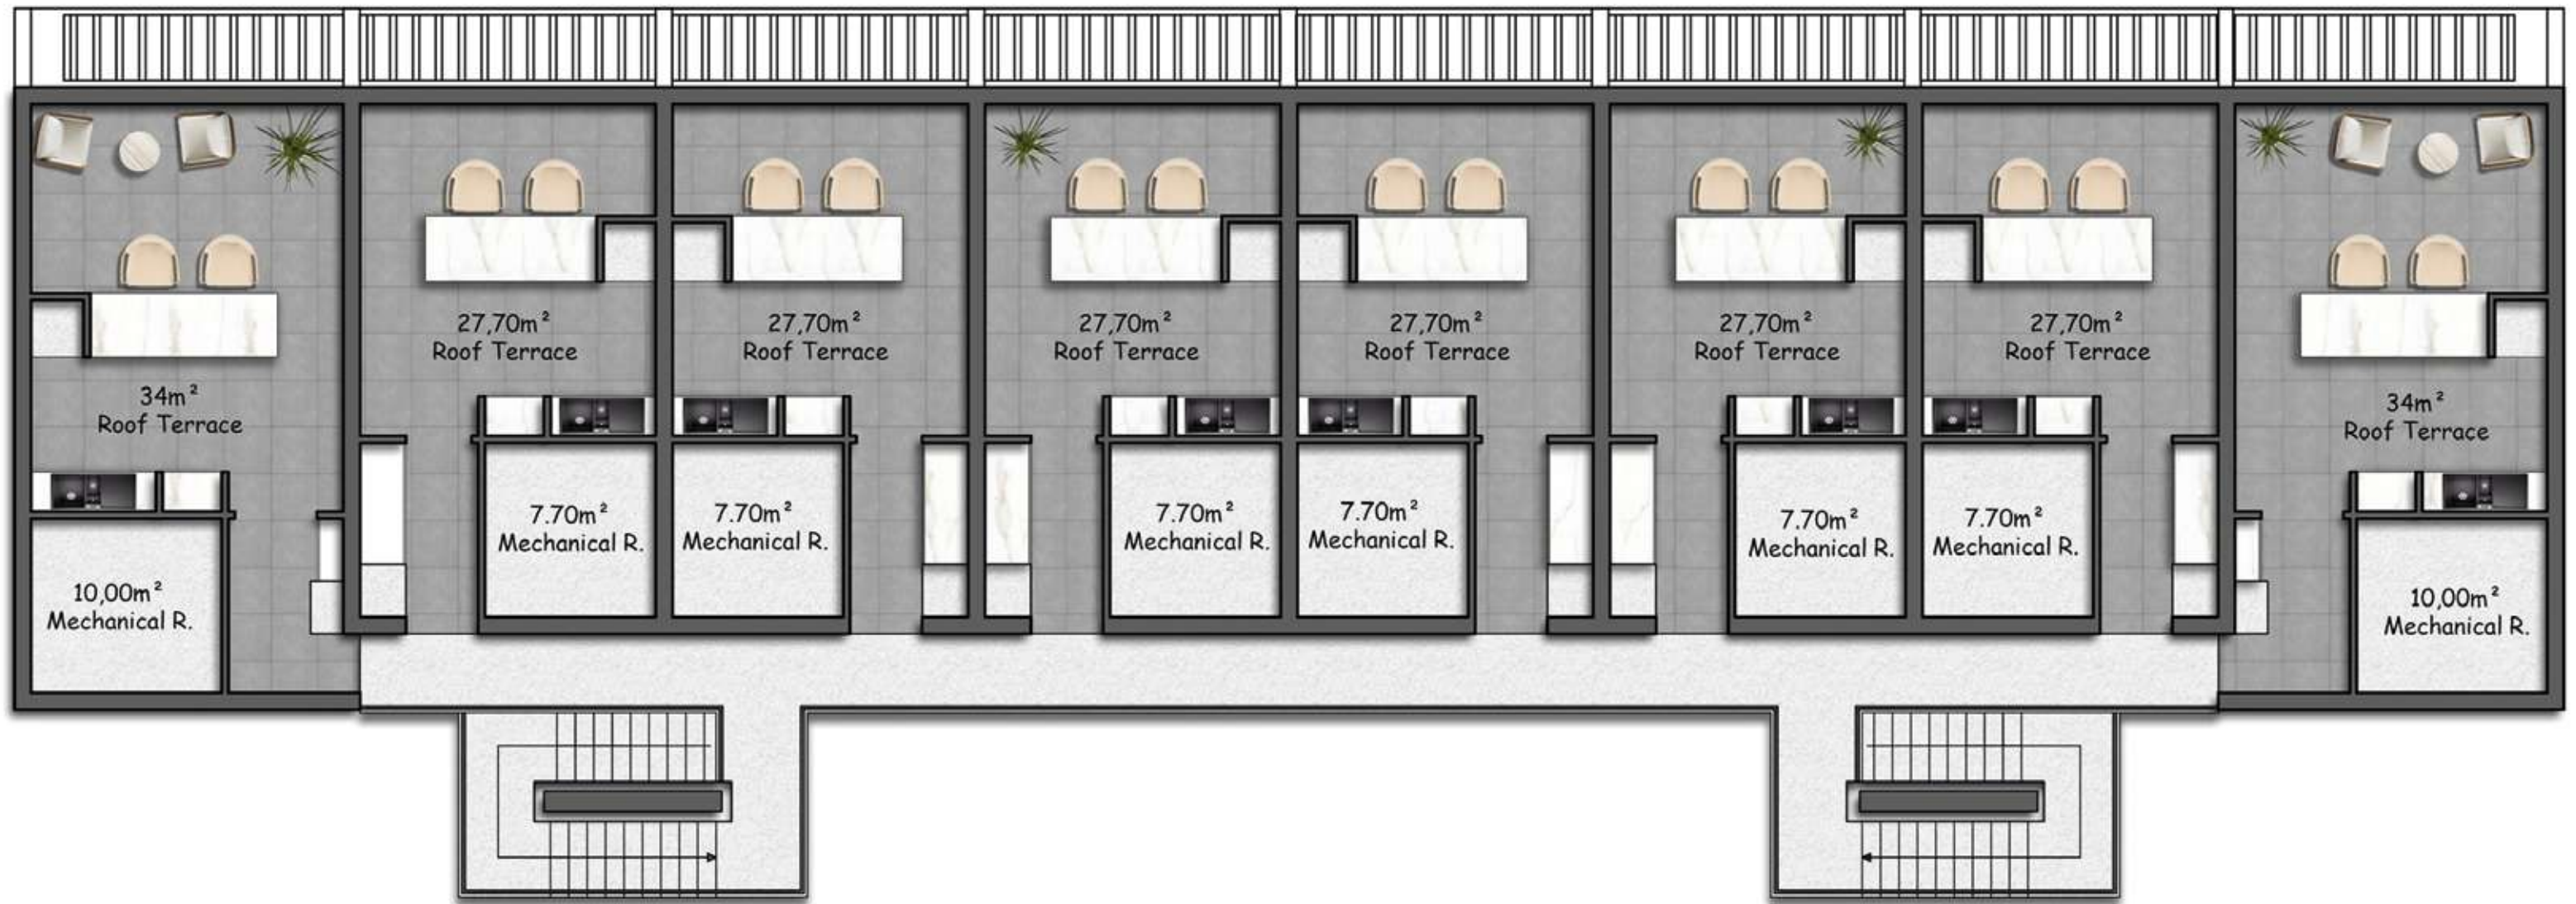

Ground Floor Plan Area: 85 m²

First Floor Plan Area: 85 m²

Roof Terrace Plan Area: 74 m²

Ground Floor Plan Area: 119 m²

First Floor Plan Area: 158 m²

Roof Terrace Plan Area: 132 m²

SUNNY HILL

Village

Ground Floor Plan Area: Each Unit 46.00 m² / 39 m²

First Floor Plan Area: Each Unit 46.00 m² / 39 m²

Mezzanine Floor Plan Area: Each Unit 23.00 m² / 23.00 m²

Roof Terrace Plan Area: Each Unit 34.00 m² / 27.70 m²

Ground Floor Plan Area: Each Unit 46.00 m² / 39 m²

First Floor Plan Area: Each Unit 46.00 m² / 39 m²

Roof Terrace Plan Area: Each Unit 34.00 / 27.70 m²

A scenic landscape at sunset. The sun is low on the horizon, casting a warm, golden glow over the scene. In the foreground, there is a field of tall, green grass. In the middle ground, there are rolling hills and mountains. In the background, there are more mountains under a sky with some clouds and several birds flying. The text "COUNTRY SIDE WEST" is overlaid on the image.