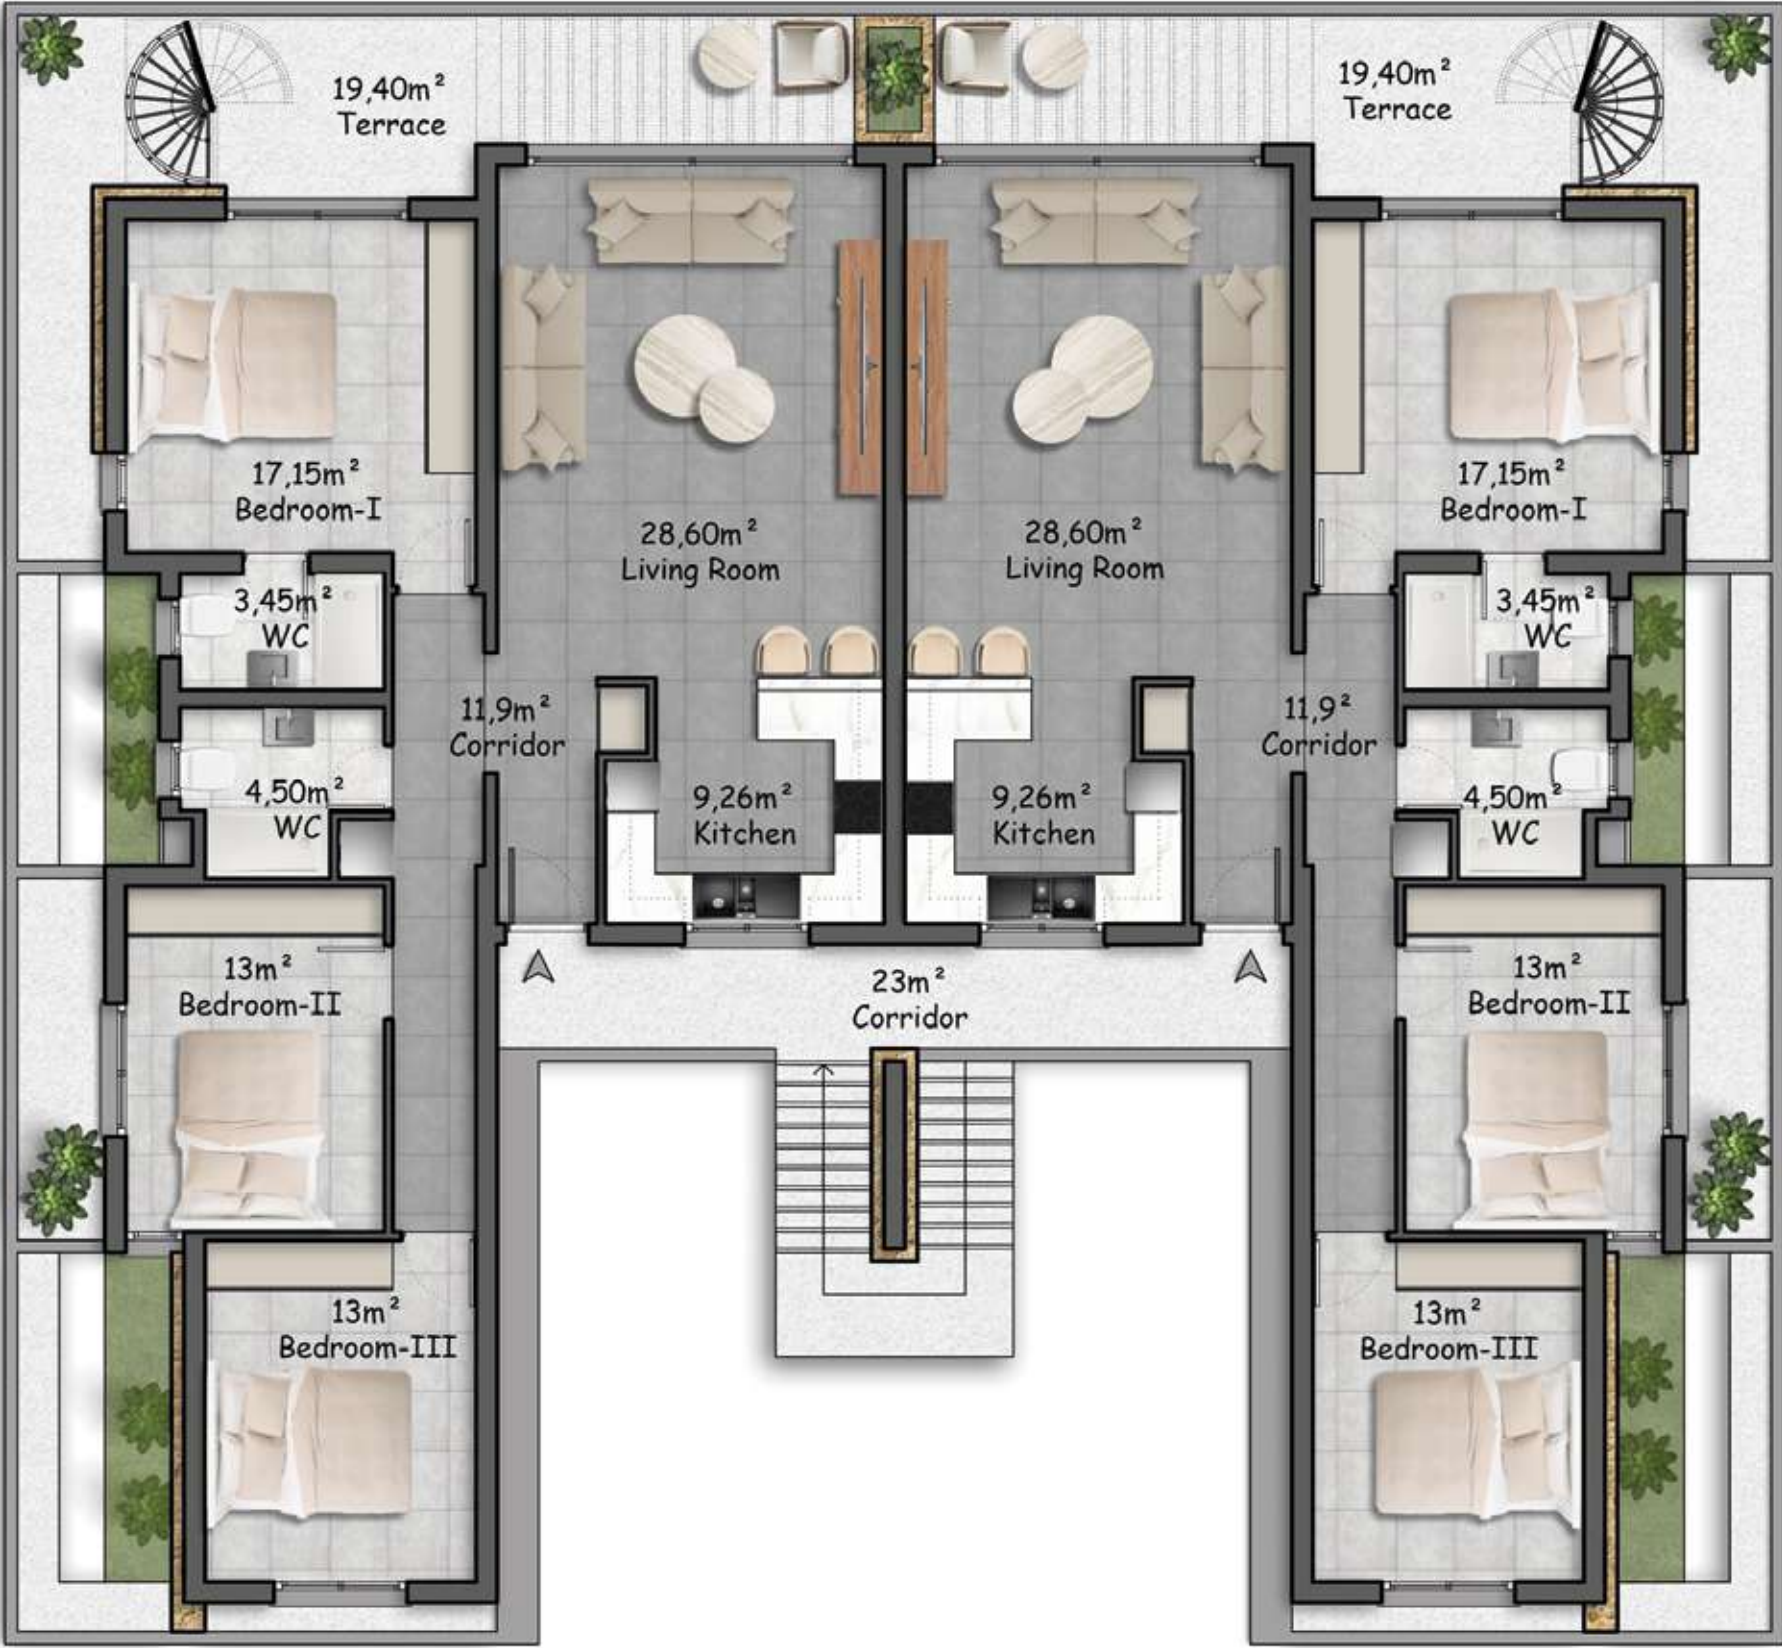

Ground Floor Plan Area: Each Unit 45.00 m² / 39.00 m²

First Floor Plan Area: Each Unit 45.00 m² / 39.00 m²

Mezzanine Floor Plan Area: Each Unit 23.15 m²/ 22.50 m²

Roof Terrace Plan Area: Each Unit 34 m² / 27.70 m²

Ground Floor Plan Area: 85 m²

First Floor Plan Area: 85 m²

Roof Terrace Plan Area: 74 m²

Ground Floor Plan Area: 119 m²

First Floor Plan Area: 158 m²

Roof Terrace Plan Area: 132 m²

SUNNY HILL

Village

Ground Floor Plan Area: Each Unit 46.00 m² / 39 m²

First Floor Plan Area: Each Unit 46.00 m² / 39 m²

Mezzanine Floor Plan Area: Each Unit 23.00 m² / 23.00 m²

Roof Terrace Plan Area: Each Unit 34.00 m² / 27.70 m²

Ground Floor Plan Area: Each Unit 46.00 m² / 39 m²

First Floor Plan Area: Each Unit 46.00 m² / 39 m²

Roof Terrace Plan Area: Each Unit 34.00 / 27.70 m²

A scenic landscape at sunset. The sun is low on the horizon, casting a warm, golden glow over the scene. In the foreground, there is a field of tall, green grass. In the middle ground, there are rolling hills and mountains. In the background, there are more mountains under a sky with some clouds and several birds flying. The text "COUNTRY SIDE WEST" is overlaid on the image.