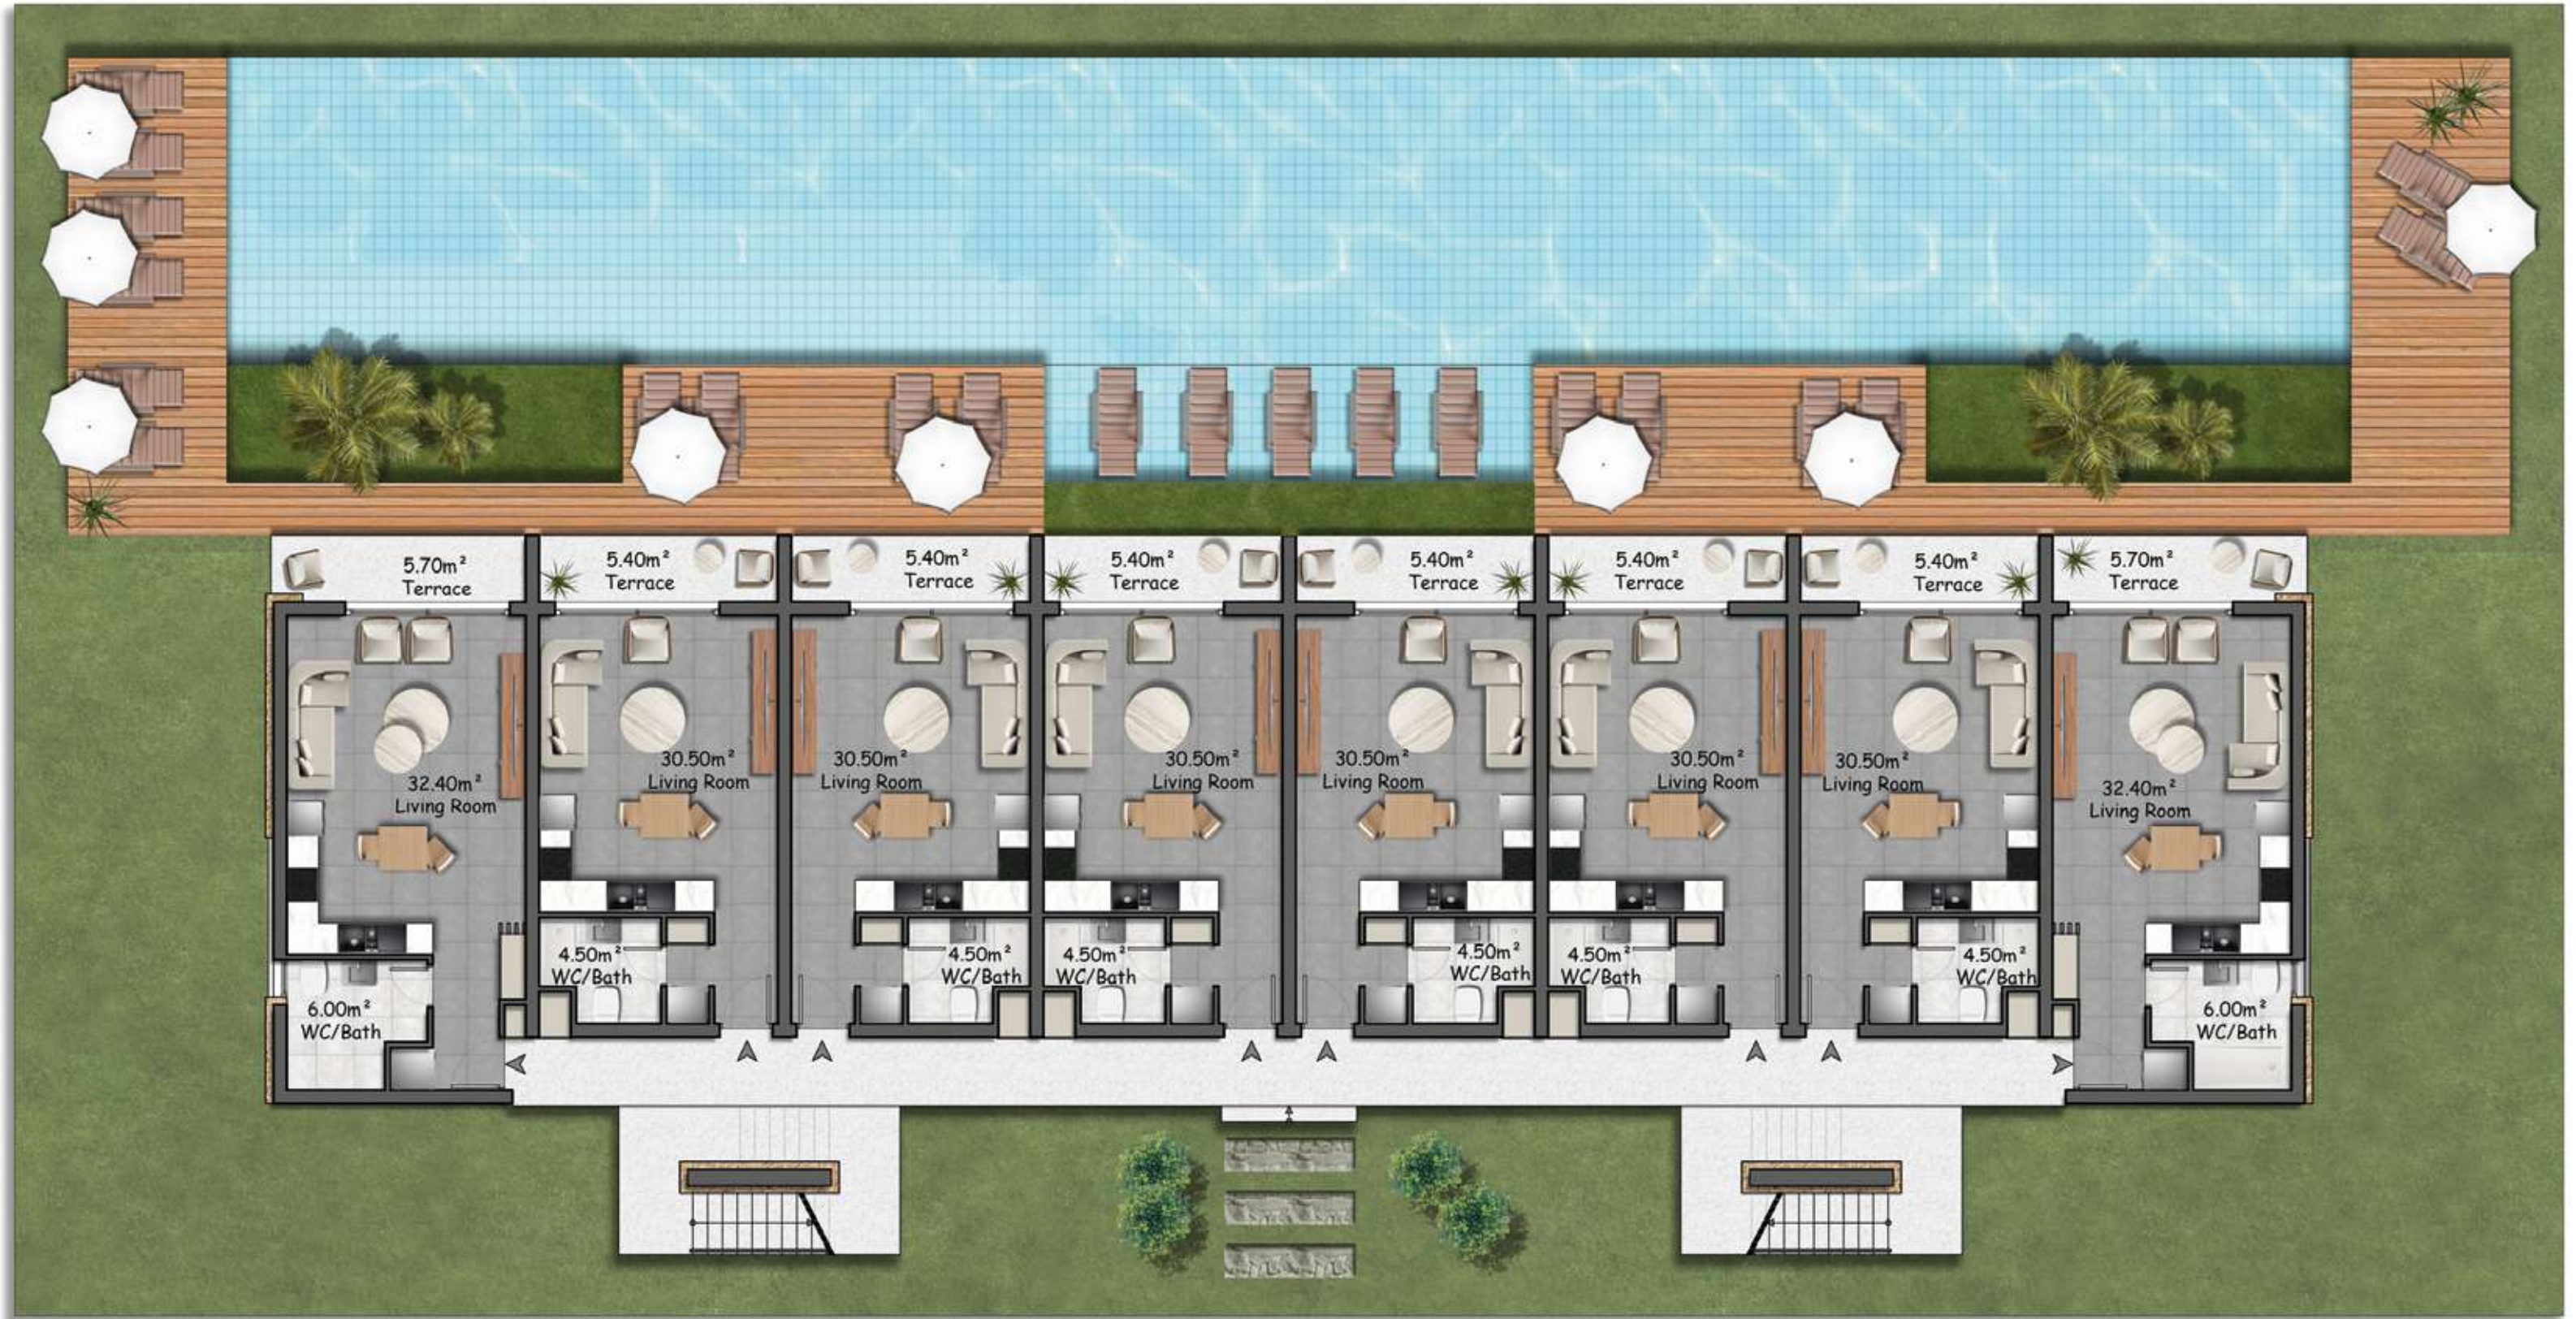

Ground Floor Plan Area: Each Unit 46.00 m² / 39 m²