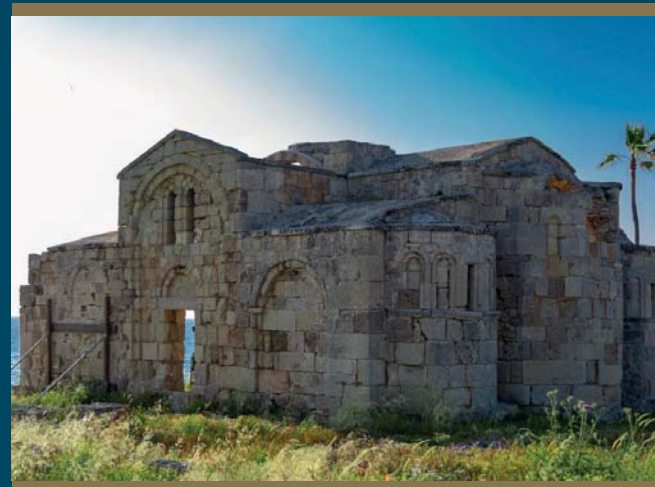

63 m²
TOPLAM

34.5 m²
SALON + MUTFAK

4 m²
BANYO

8.6 m²
BALKON

Saint Barnabas Monastery

Saint Nicholas Cathedral

Ancient City of Salamis

Long Beach