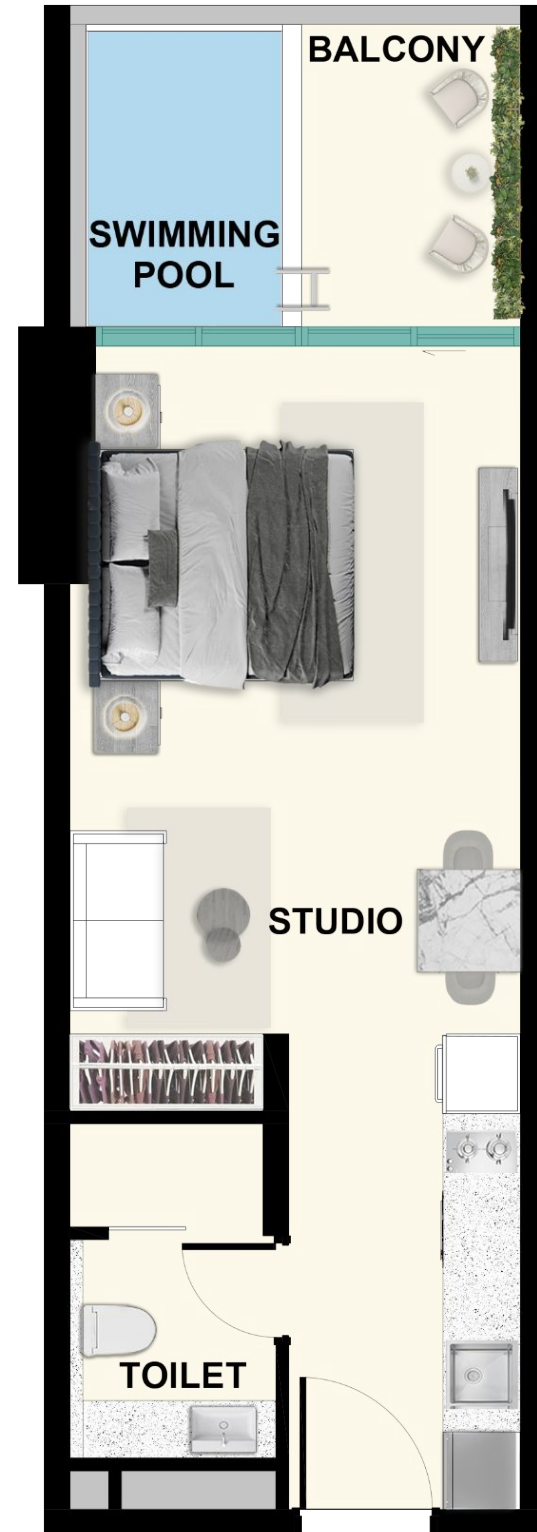

STUDIO WITH POOL