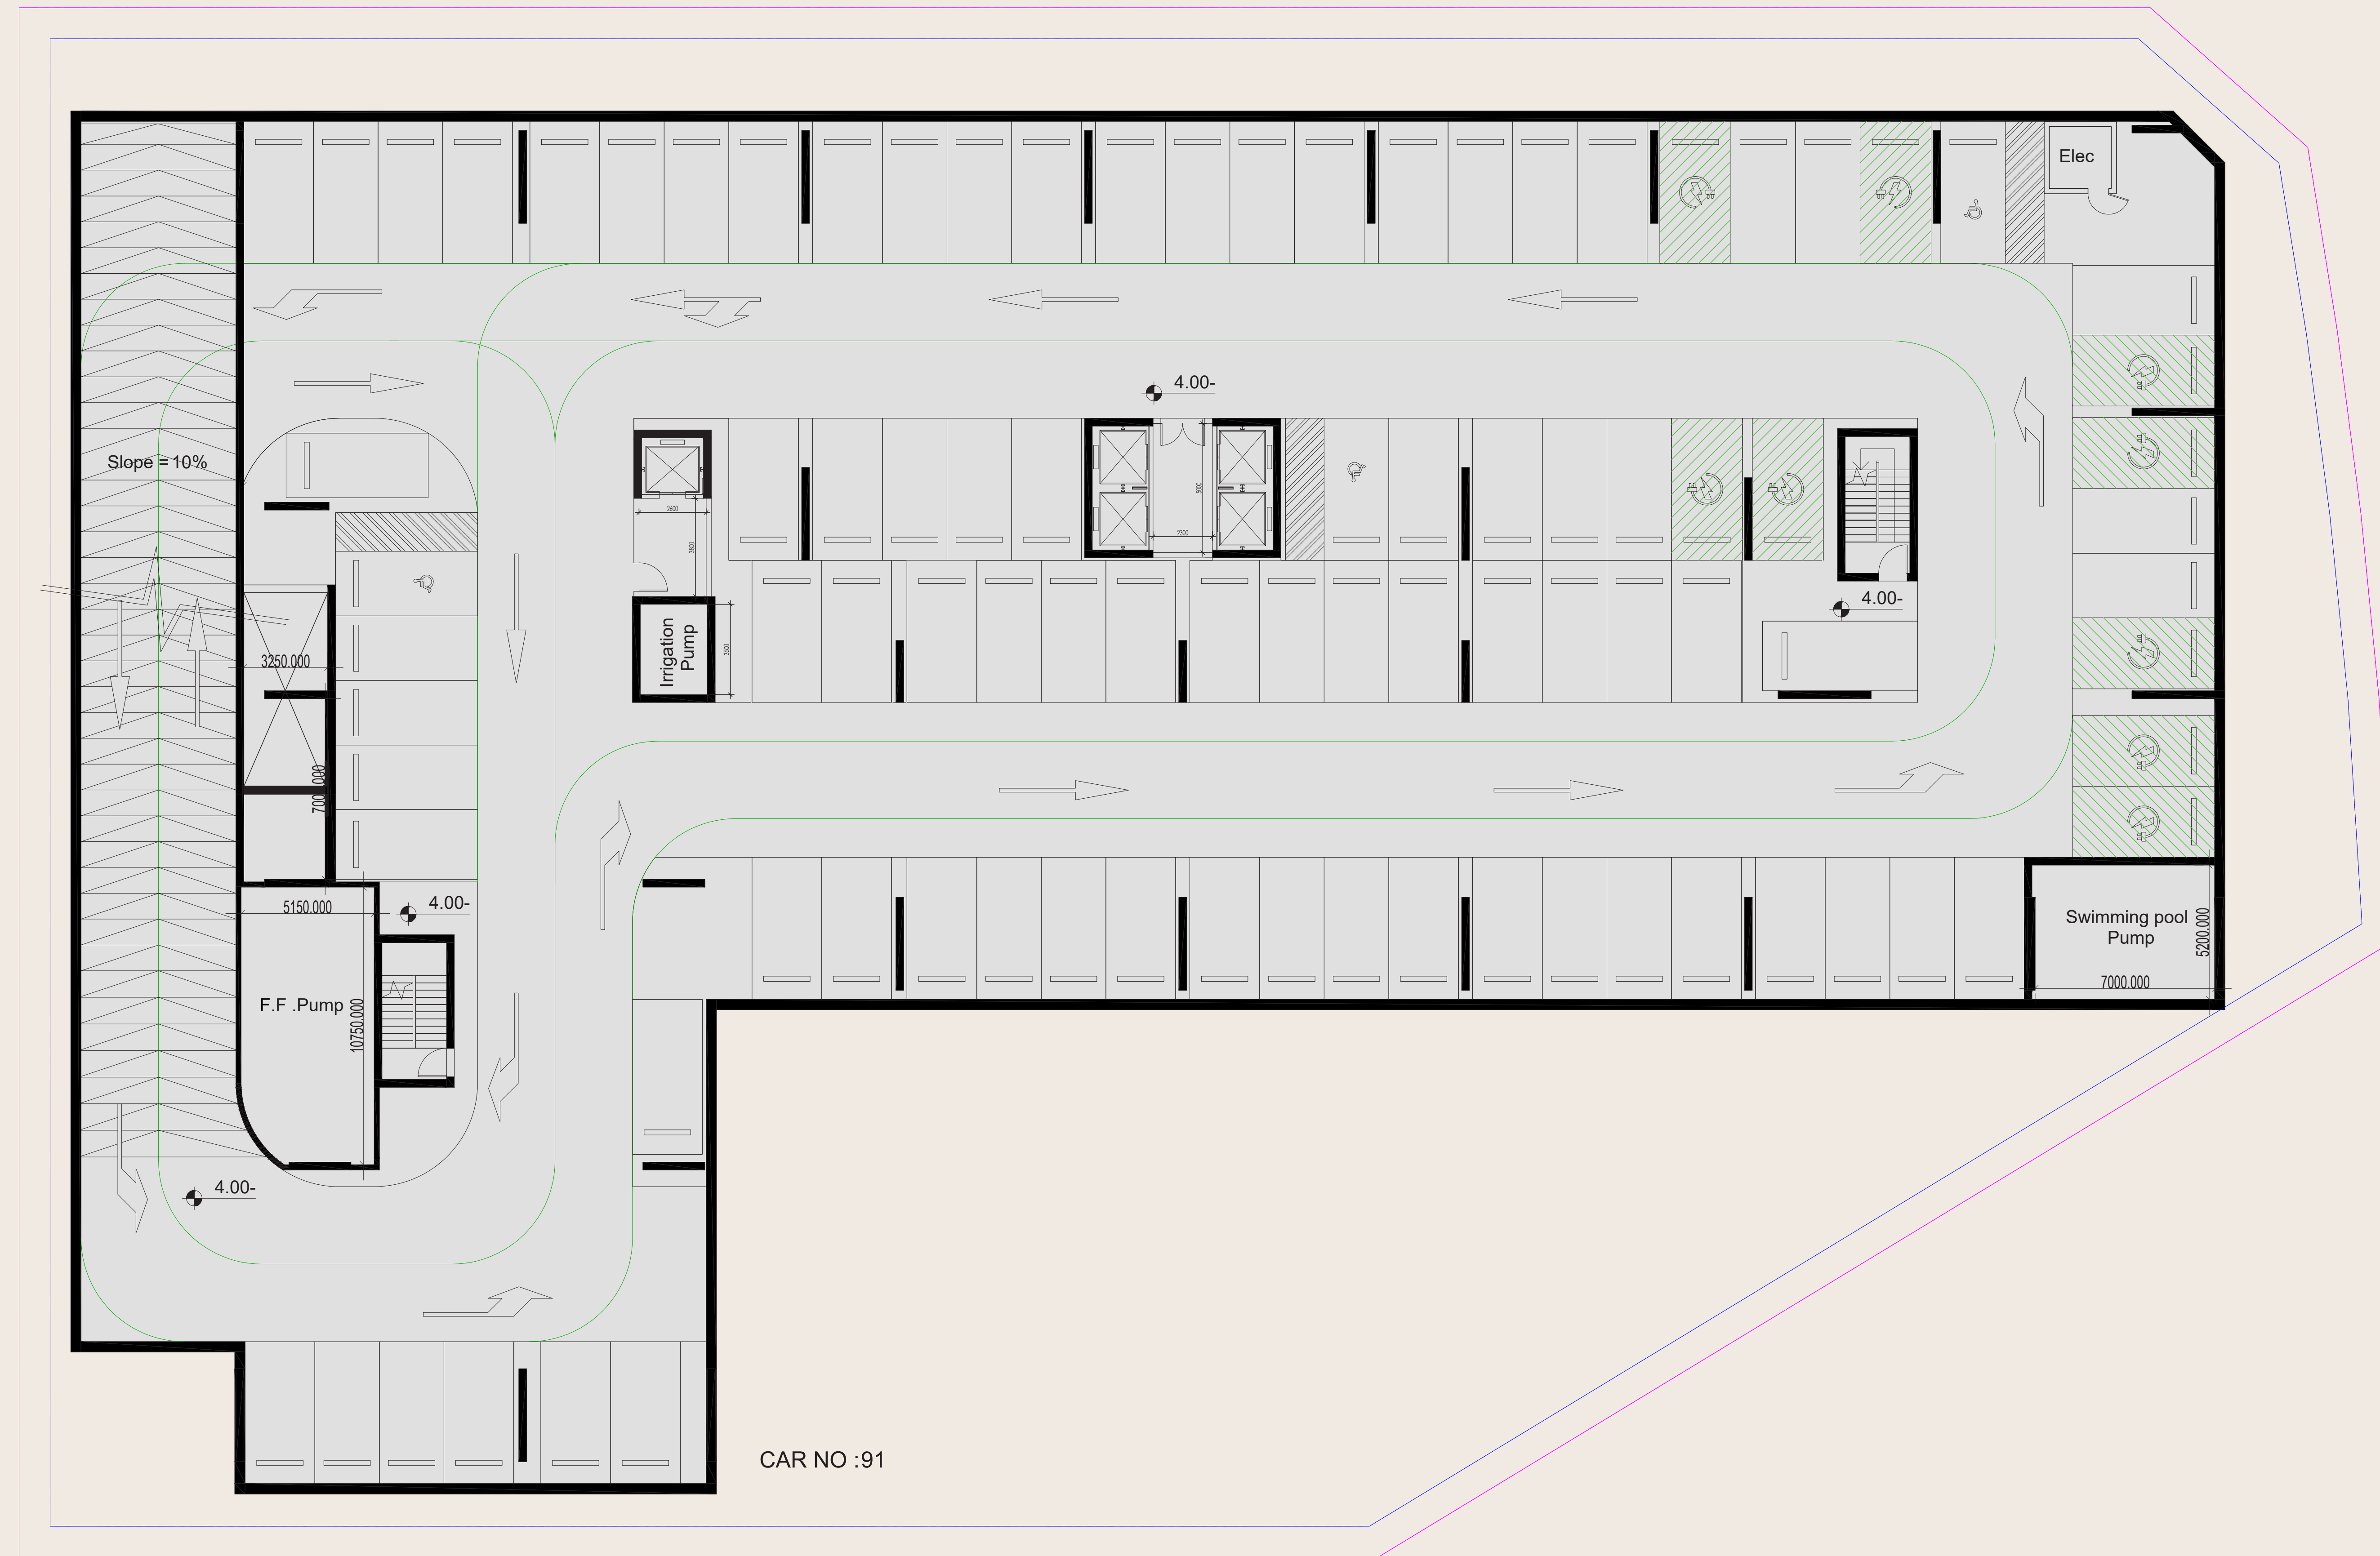

VILLE 12

- Masdar City -

Floor plans

MAIN ROAD

VILLE 11

25m

CLUB HOUSE

Lobby