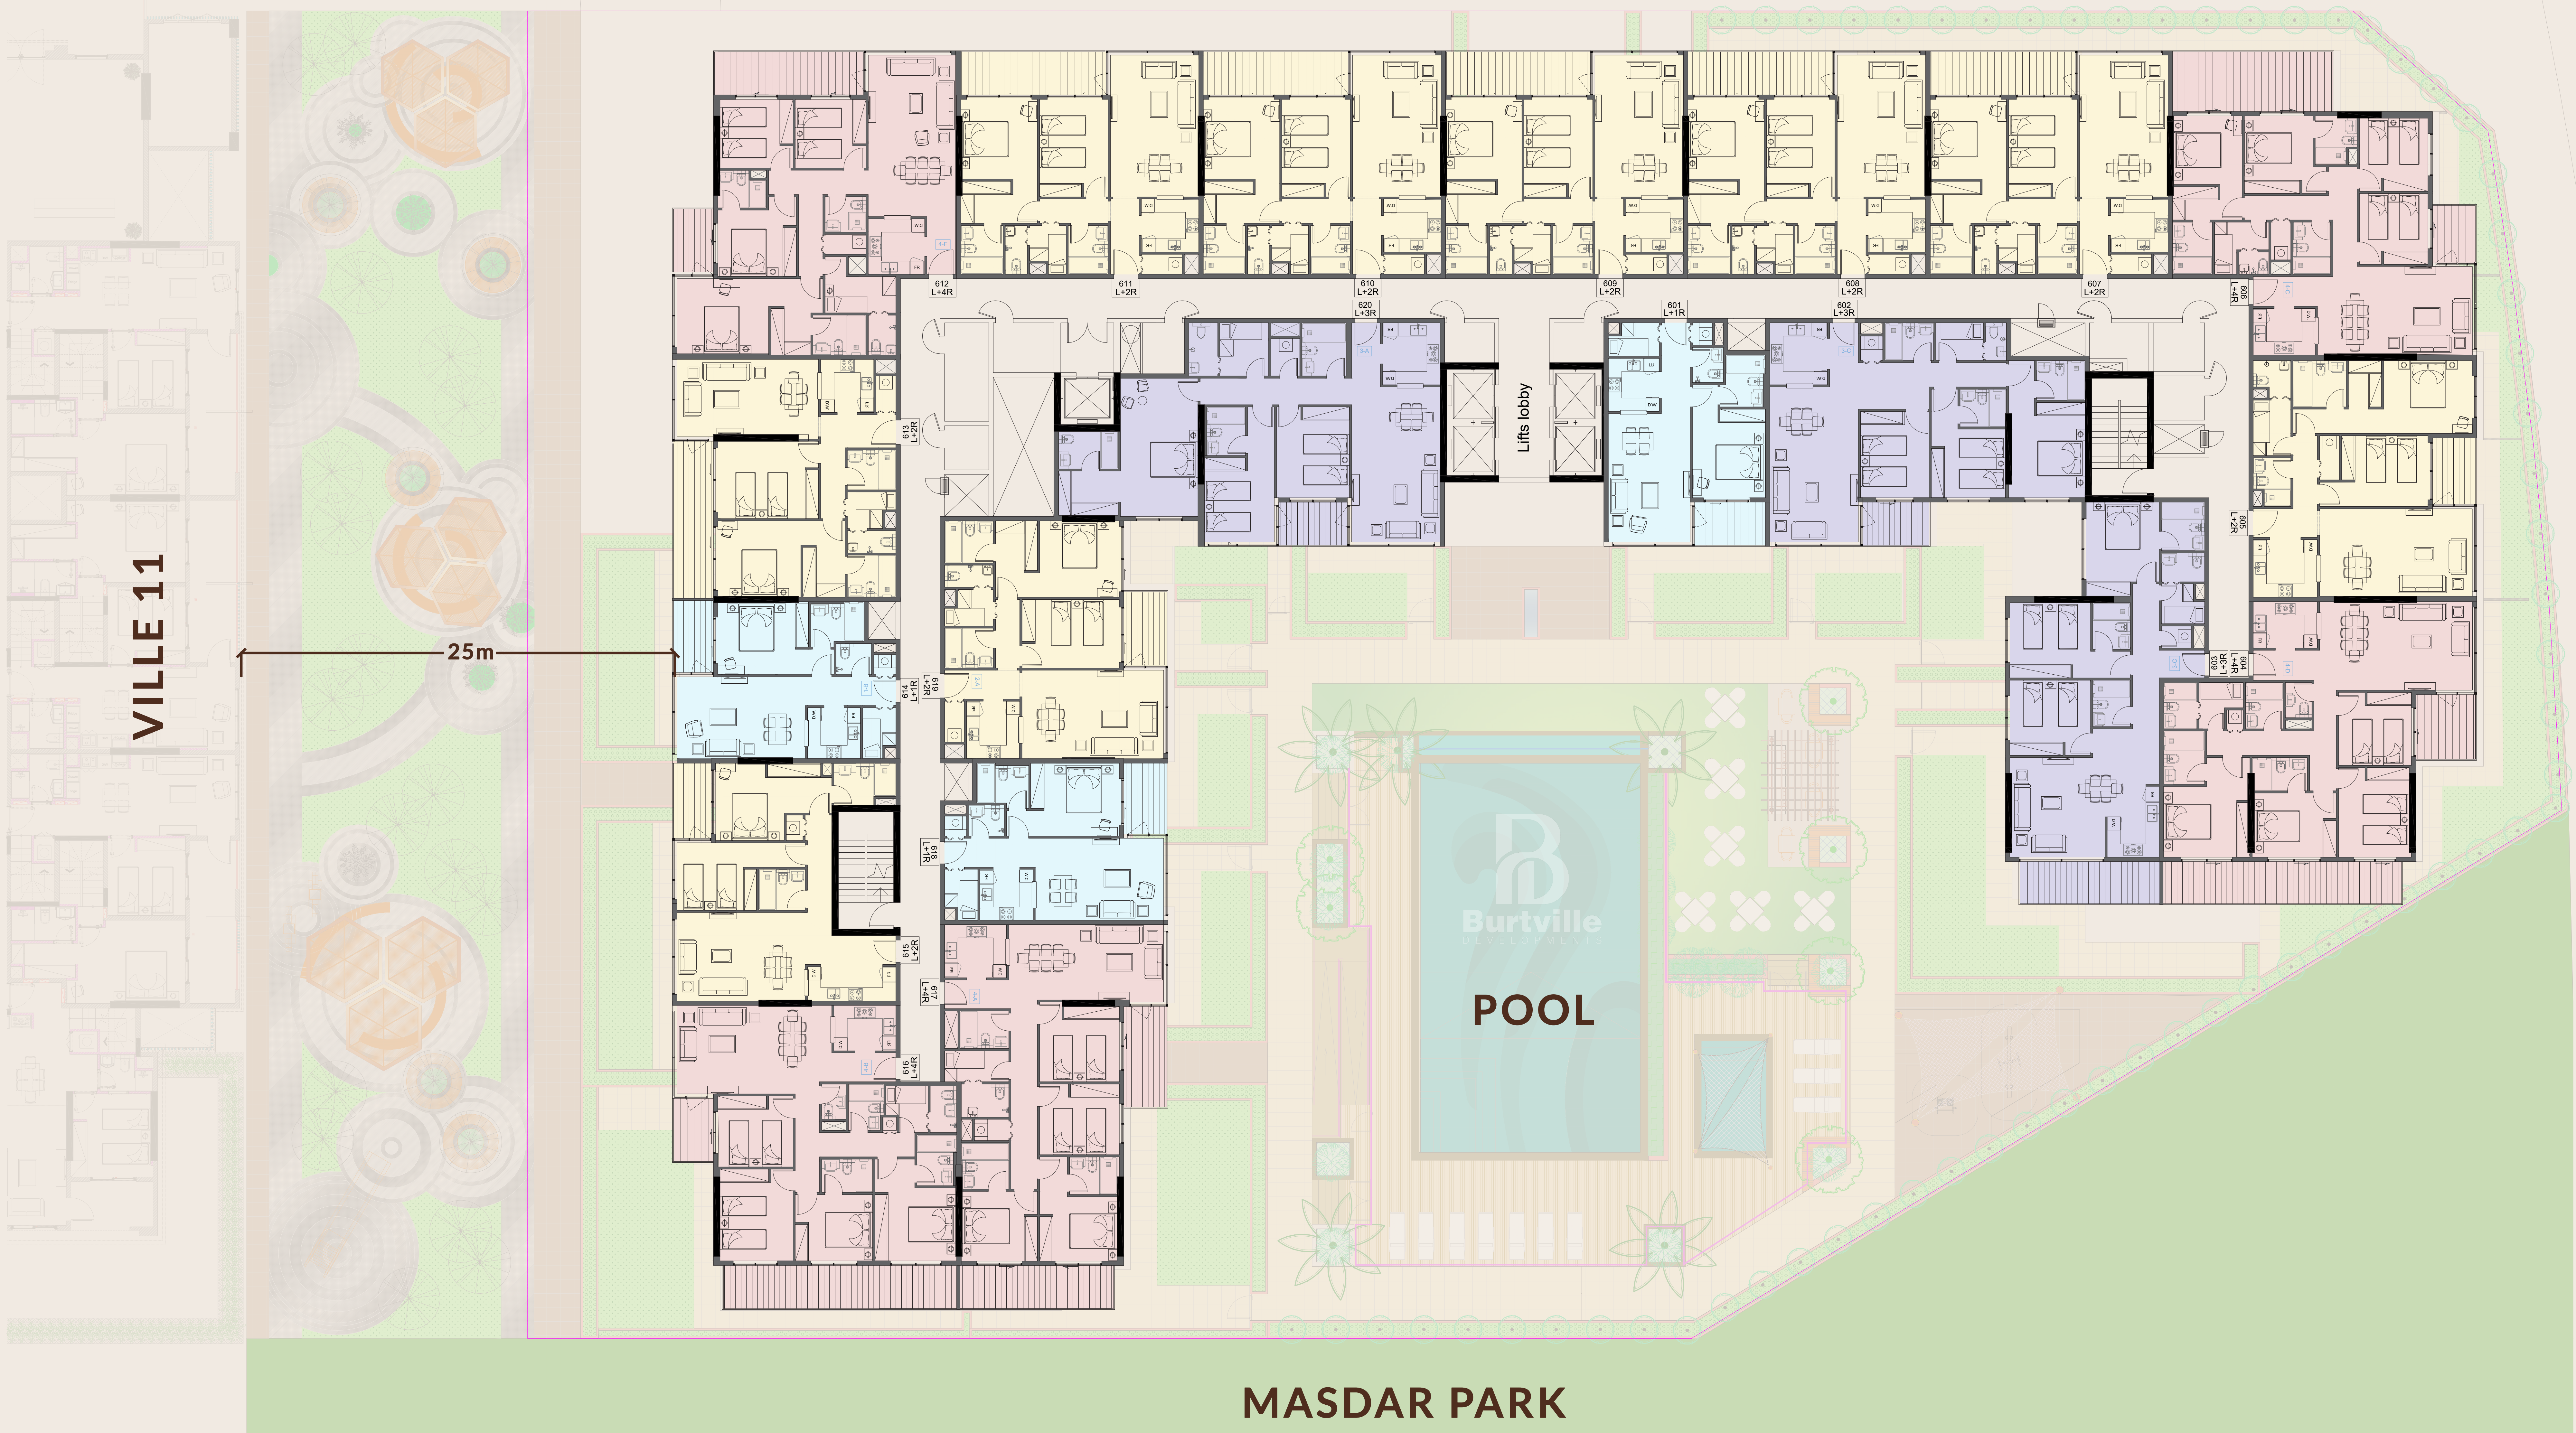

VILLE 12

- Masdar City -

Floor plans

MAIN ROAD

VILLE 11

25m

CLUB HOUSE

Lobby

VILLE 11

25m

MAIN ROAD

MASDAR PARK

VILLE 12

1st floor

MAIN ROAD

VILLE 11

25m

MAIN ROAD

MASDAR PARK

VILLE 12

4th Floor

-  Living + 1 Room
-  Living + 2 Rooms
-  Living + 3 Rooms
-  Living + 4 Rooms
-  Living + 5 Rooms

MAIN ROAD

VILLE 11

25m

MAIN ROAD

MASDAR PARK

VILLE 12

5th Floor

MAIN ROAD

VILLE 11

25m