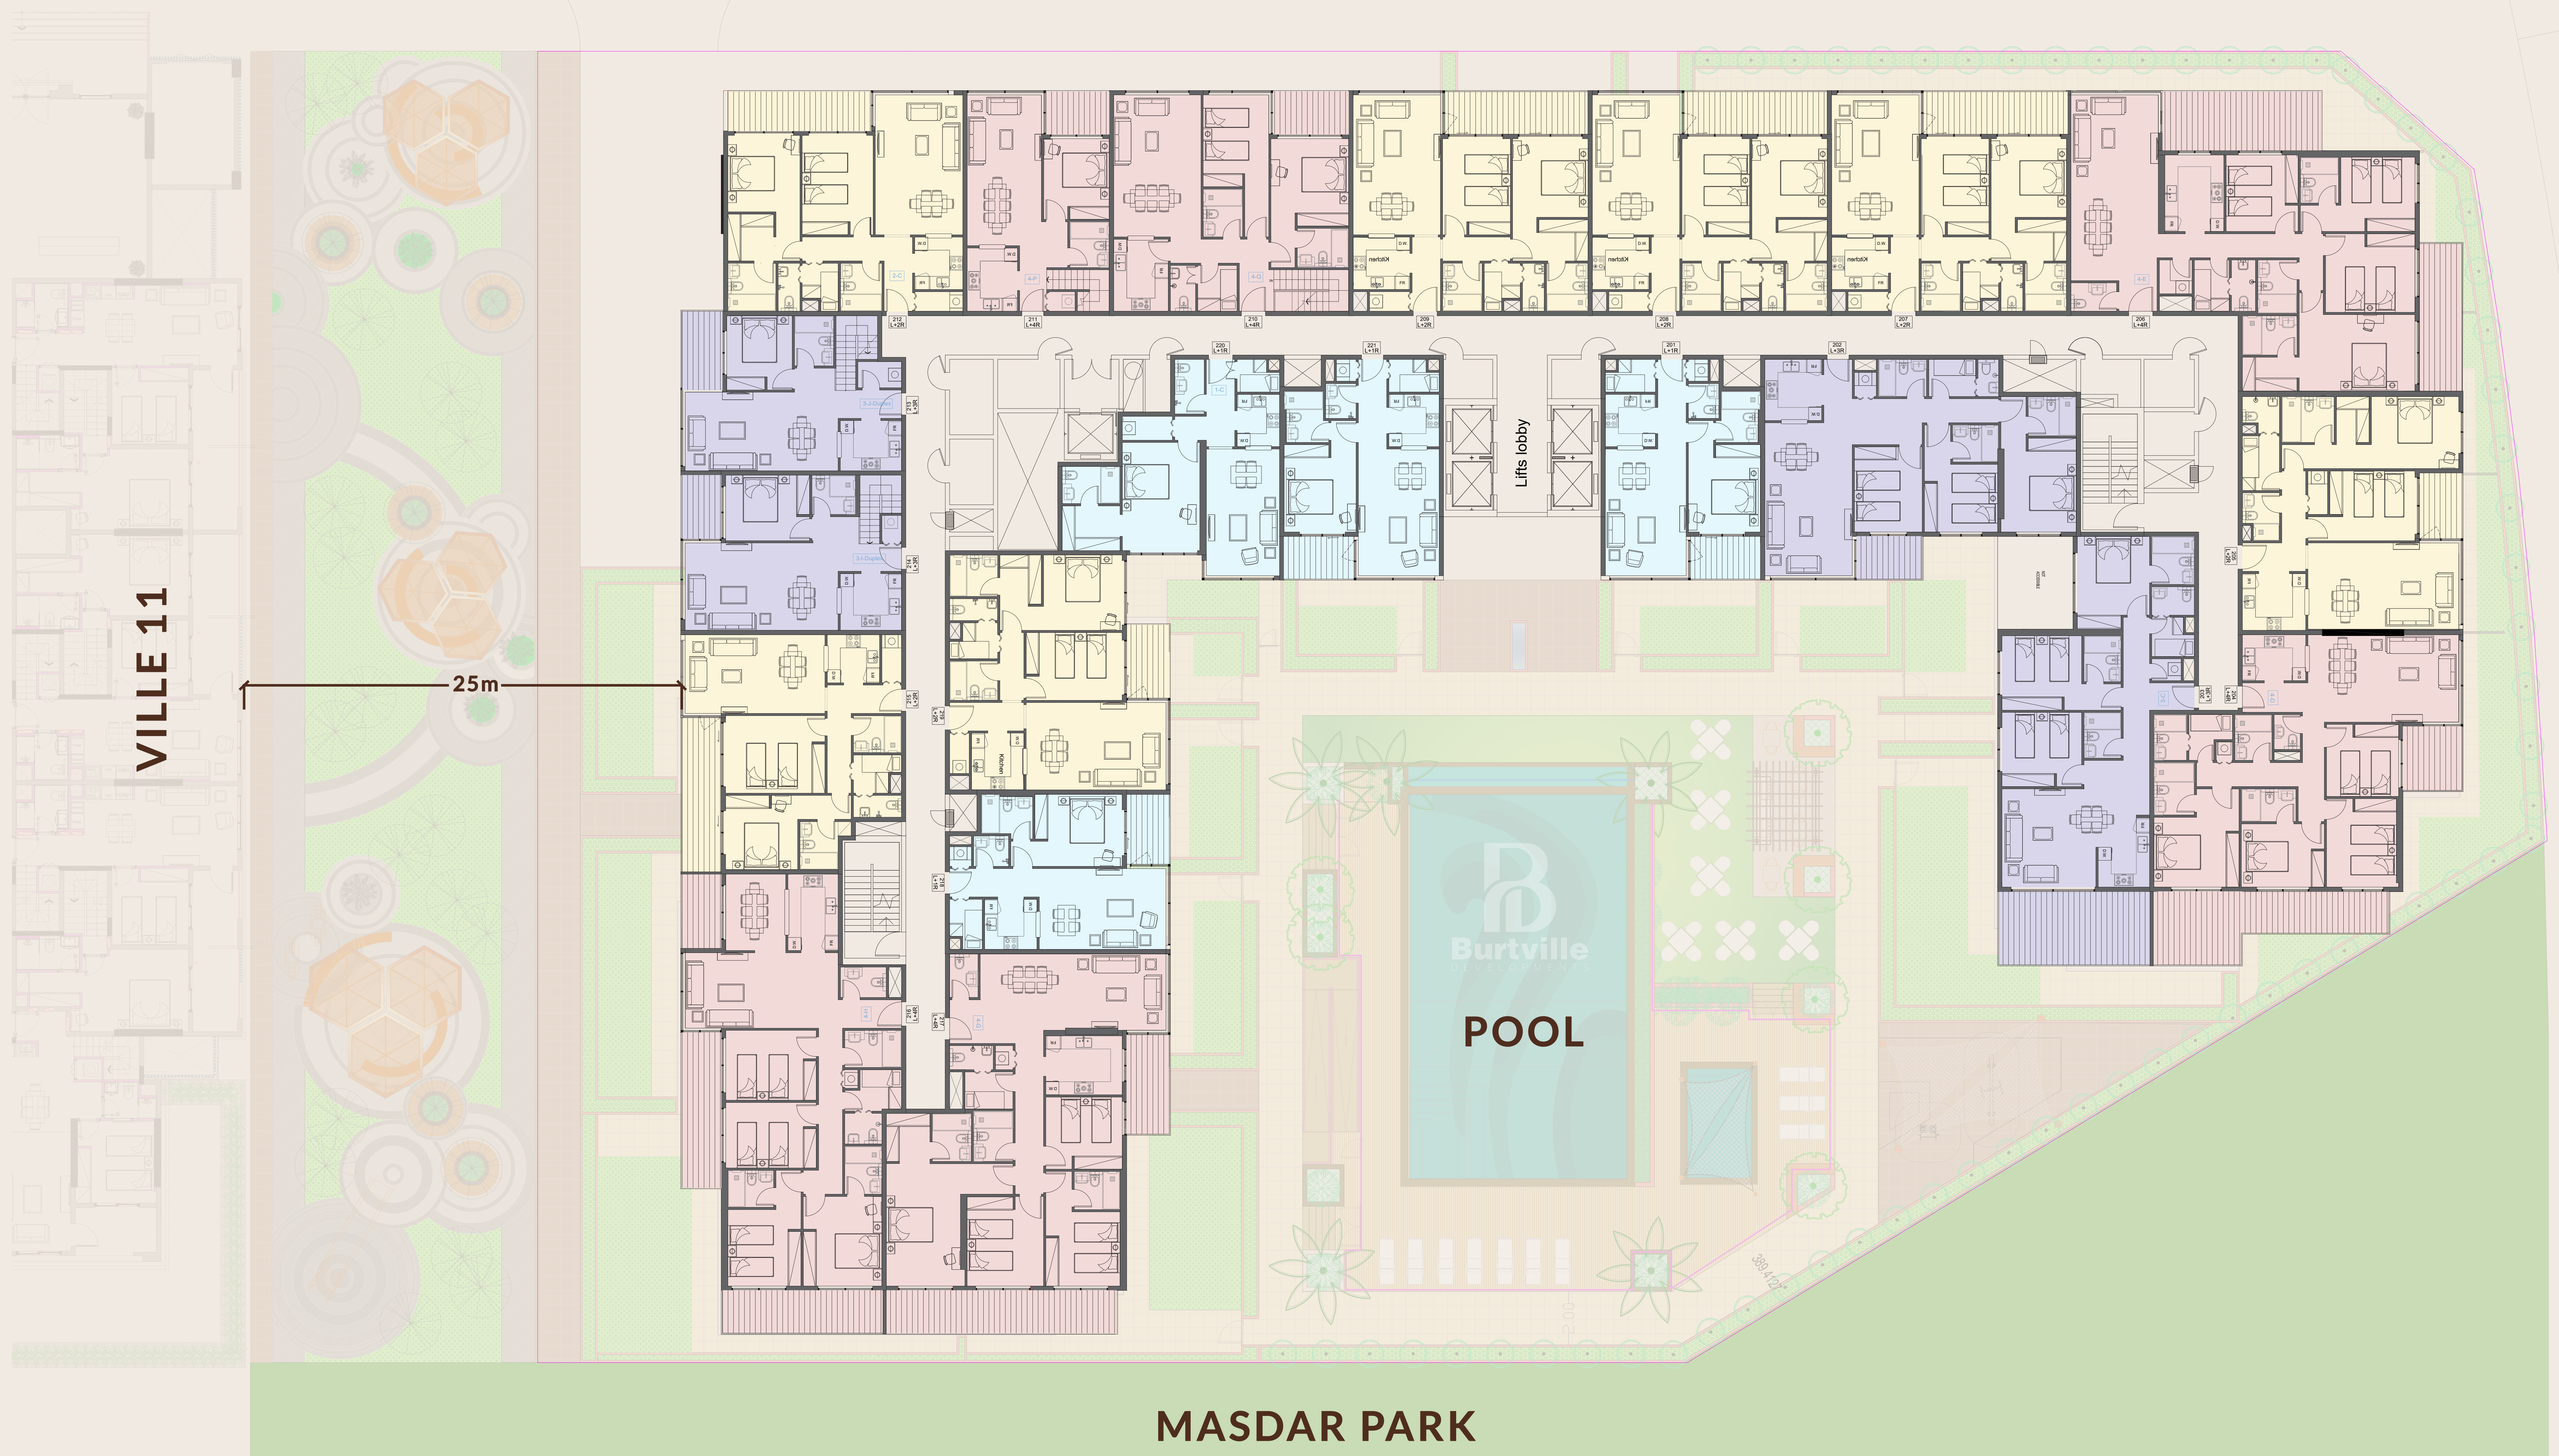

VILLE 12

- Masdar City -

Floor plans

MAIN ROAD

VILLE 11

25m

CLUB HOUSE

Lobby

VILLE 11

25m

MAIN ROAD

MASDAR PARK

VILLE 12

1st floor

MAIN ROAD

VILLE 11

25m

MAIN ROAD

Burtville

POOL

MASDAR PARK

VILLE 12

2nd Floor

AJYAL

MAIN ROAD

MAIN ROAD

MASDAR PARK

VILLE 12

3rd Floor

-  Living + 1 Room
-  Living + 2 Rooms
-  Living + 3 Rooms
-  Living + 4 Rooms
-  Living + 5 Rooms

MAIN ROAD

VILLE 11