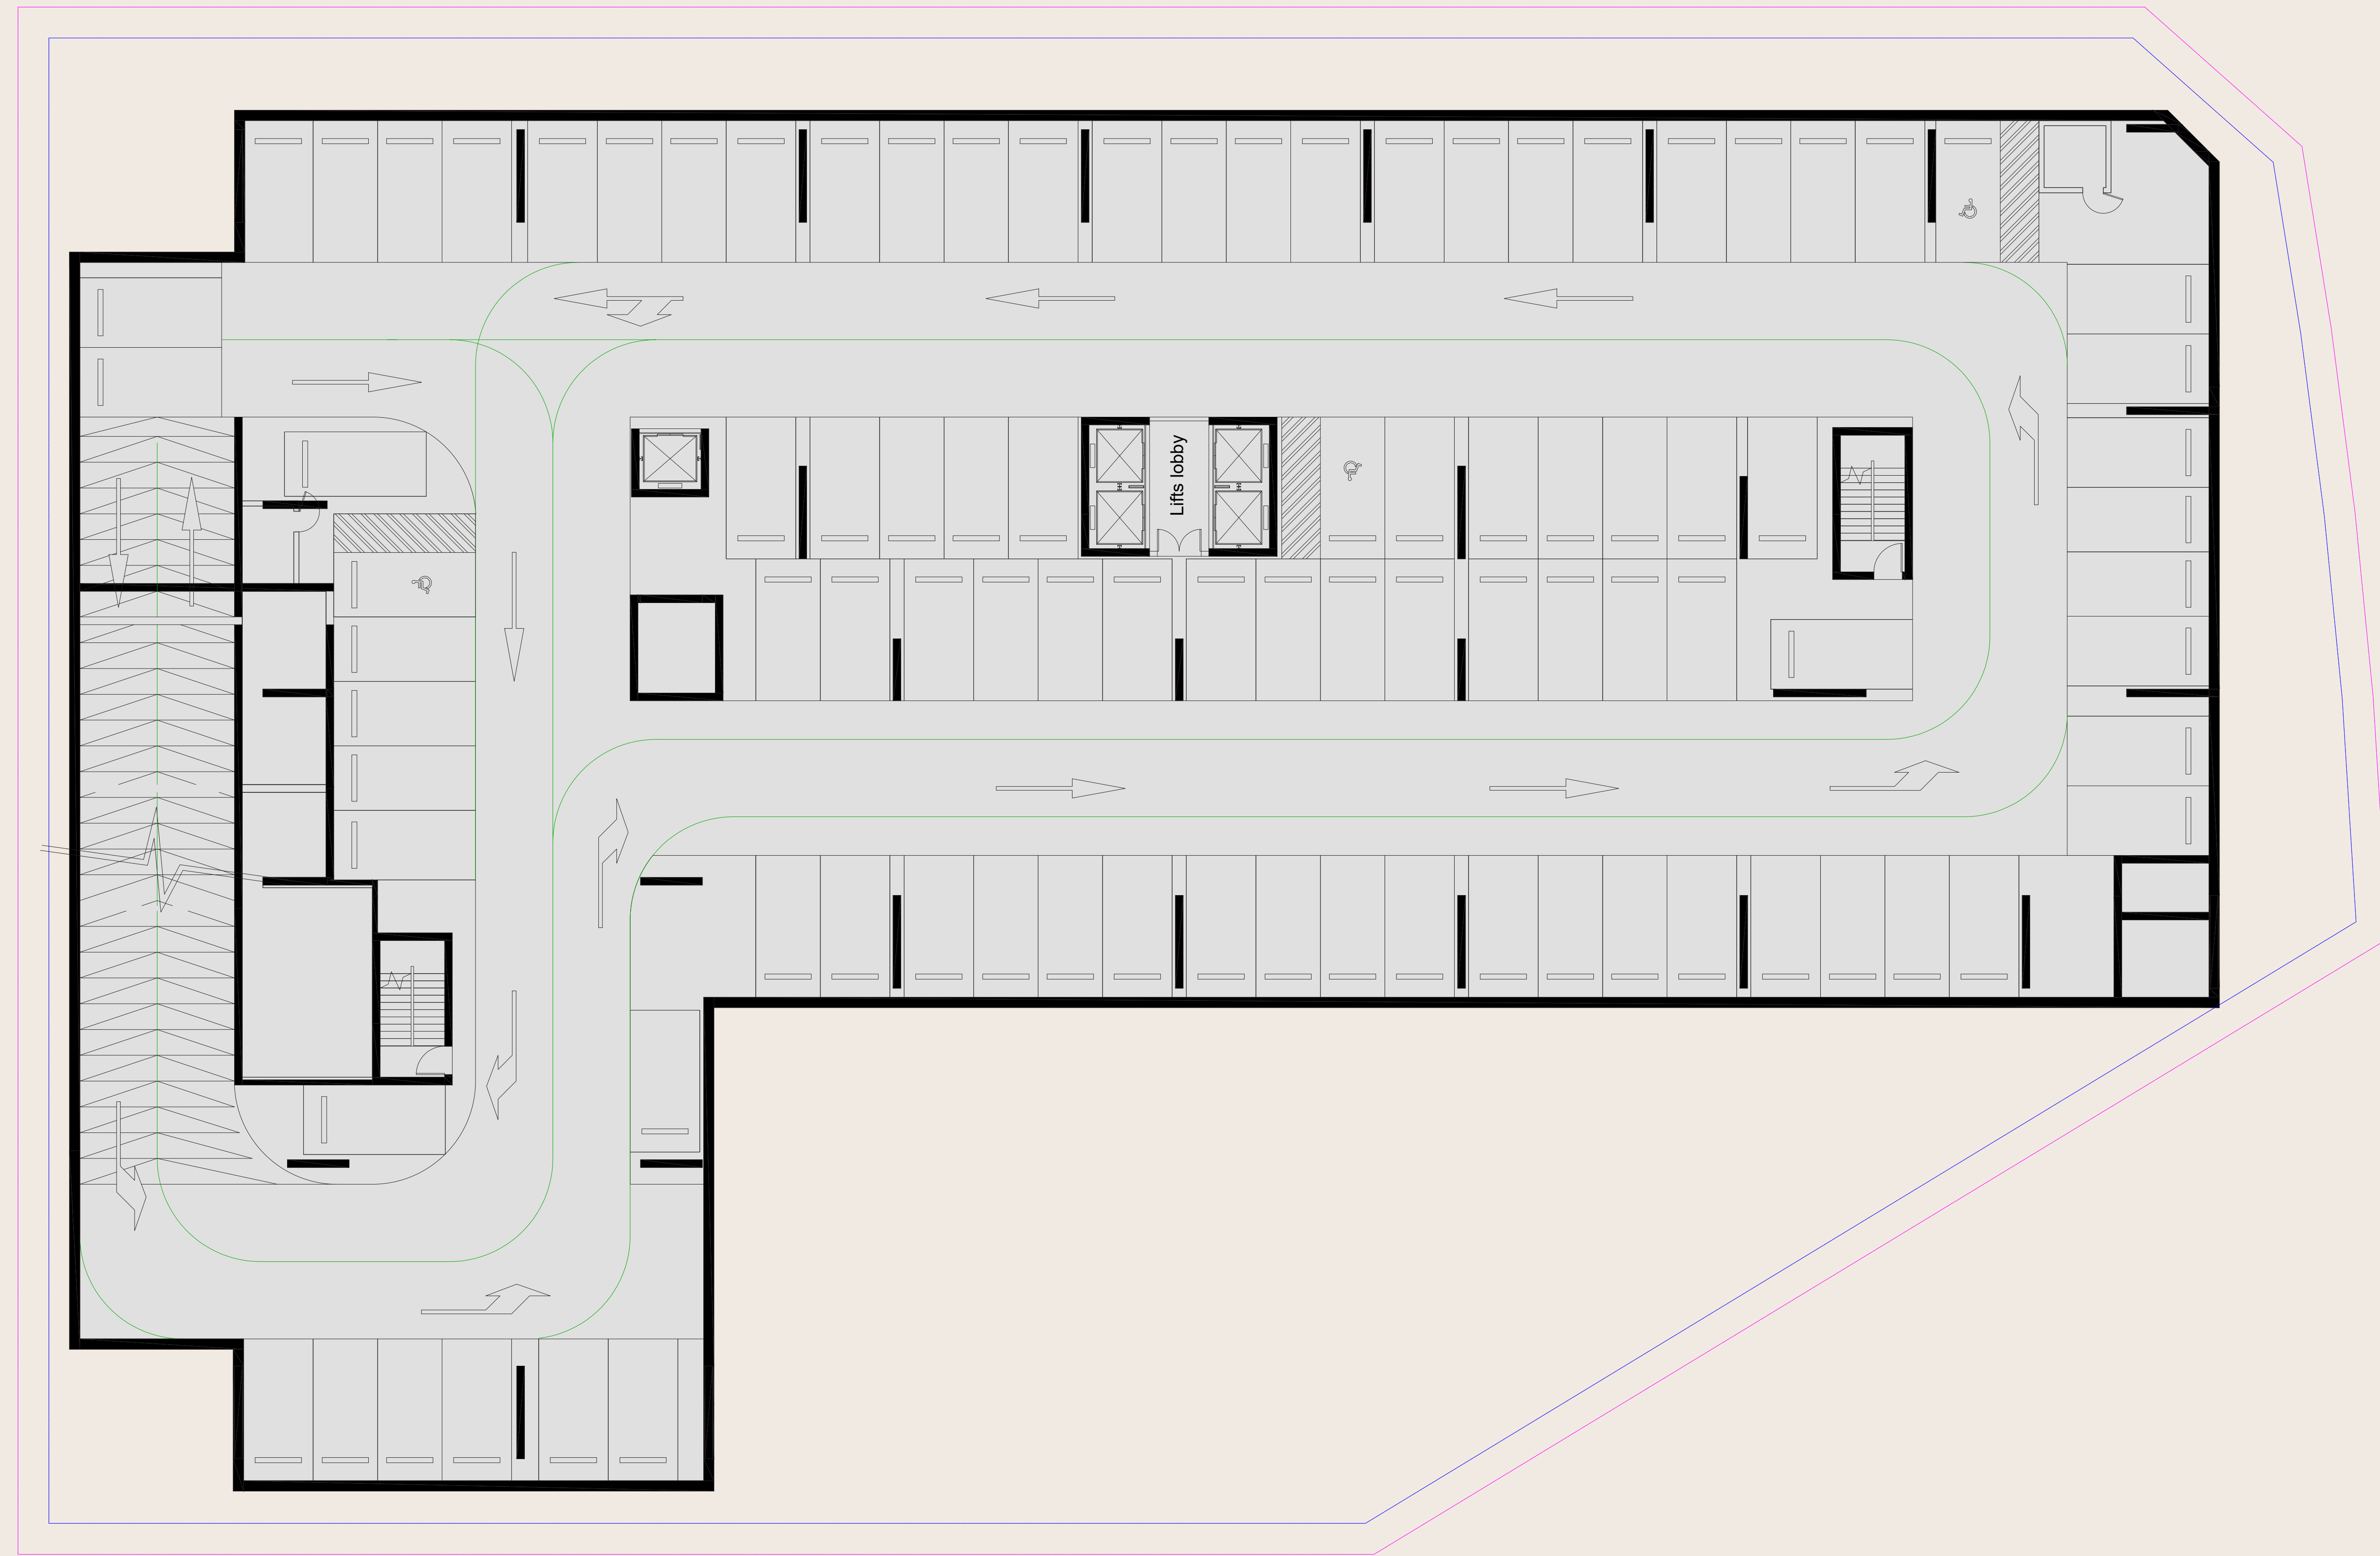

VILLE 12

- Masdar City -

Floor plans

MAIN ROAD

VILLE 11

25m

CLUB HOUSE

Lobby