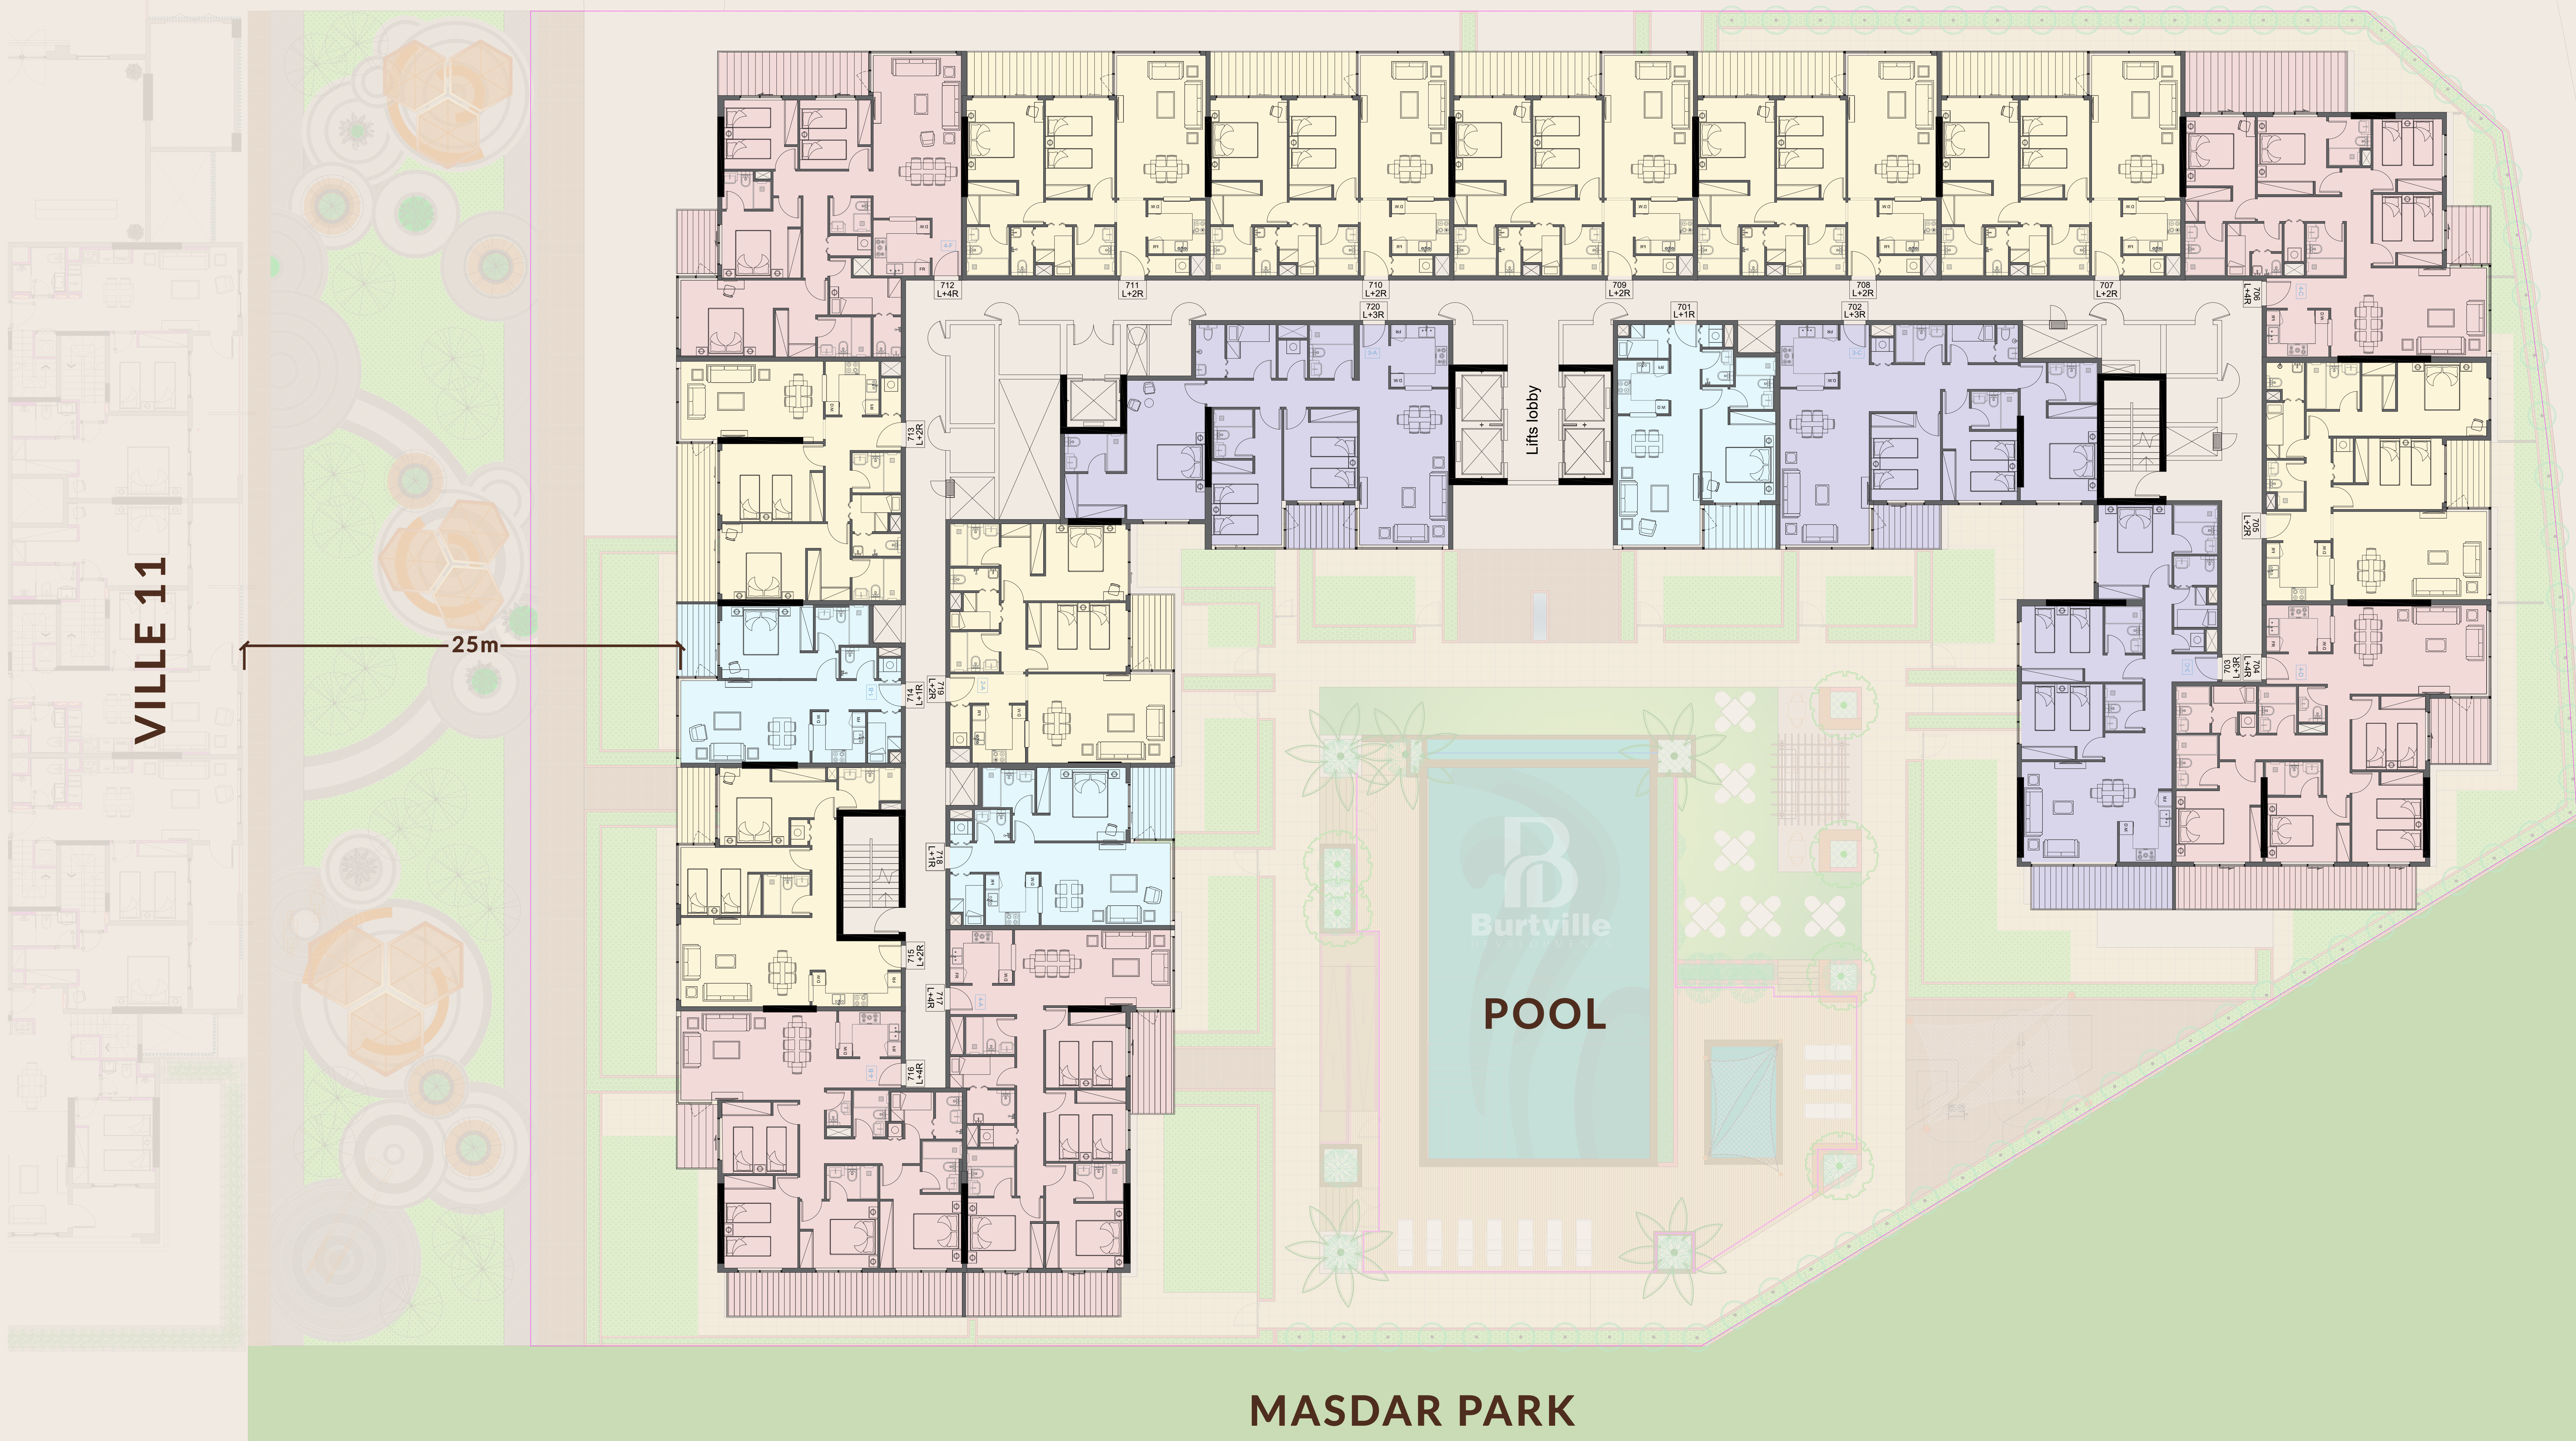

MAIN ROAD

MAIN ROAD

MASDAR PARK

VILLE 12

7th Floor

- Living + 1 Room
- Living + 2 Rooms
- Living + 3 Rooms
- Living + 4 Rooms
- Living + 5 Rooms