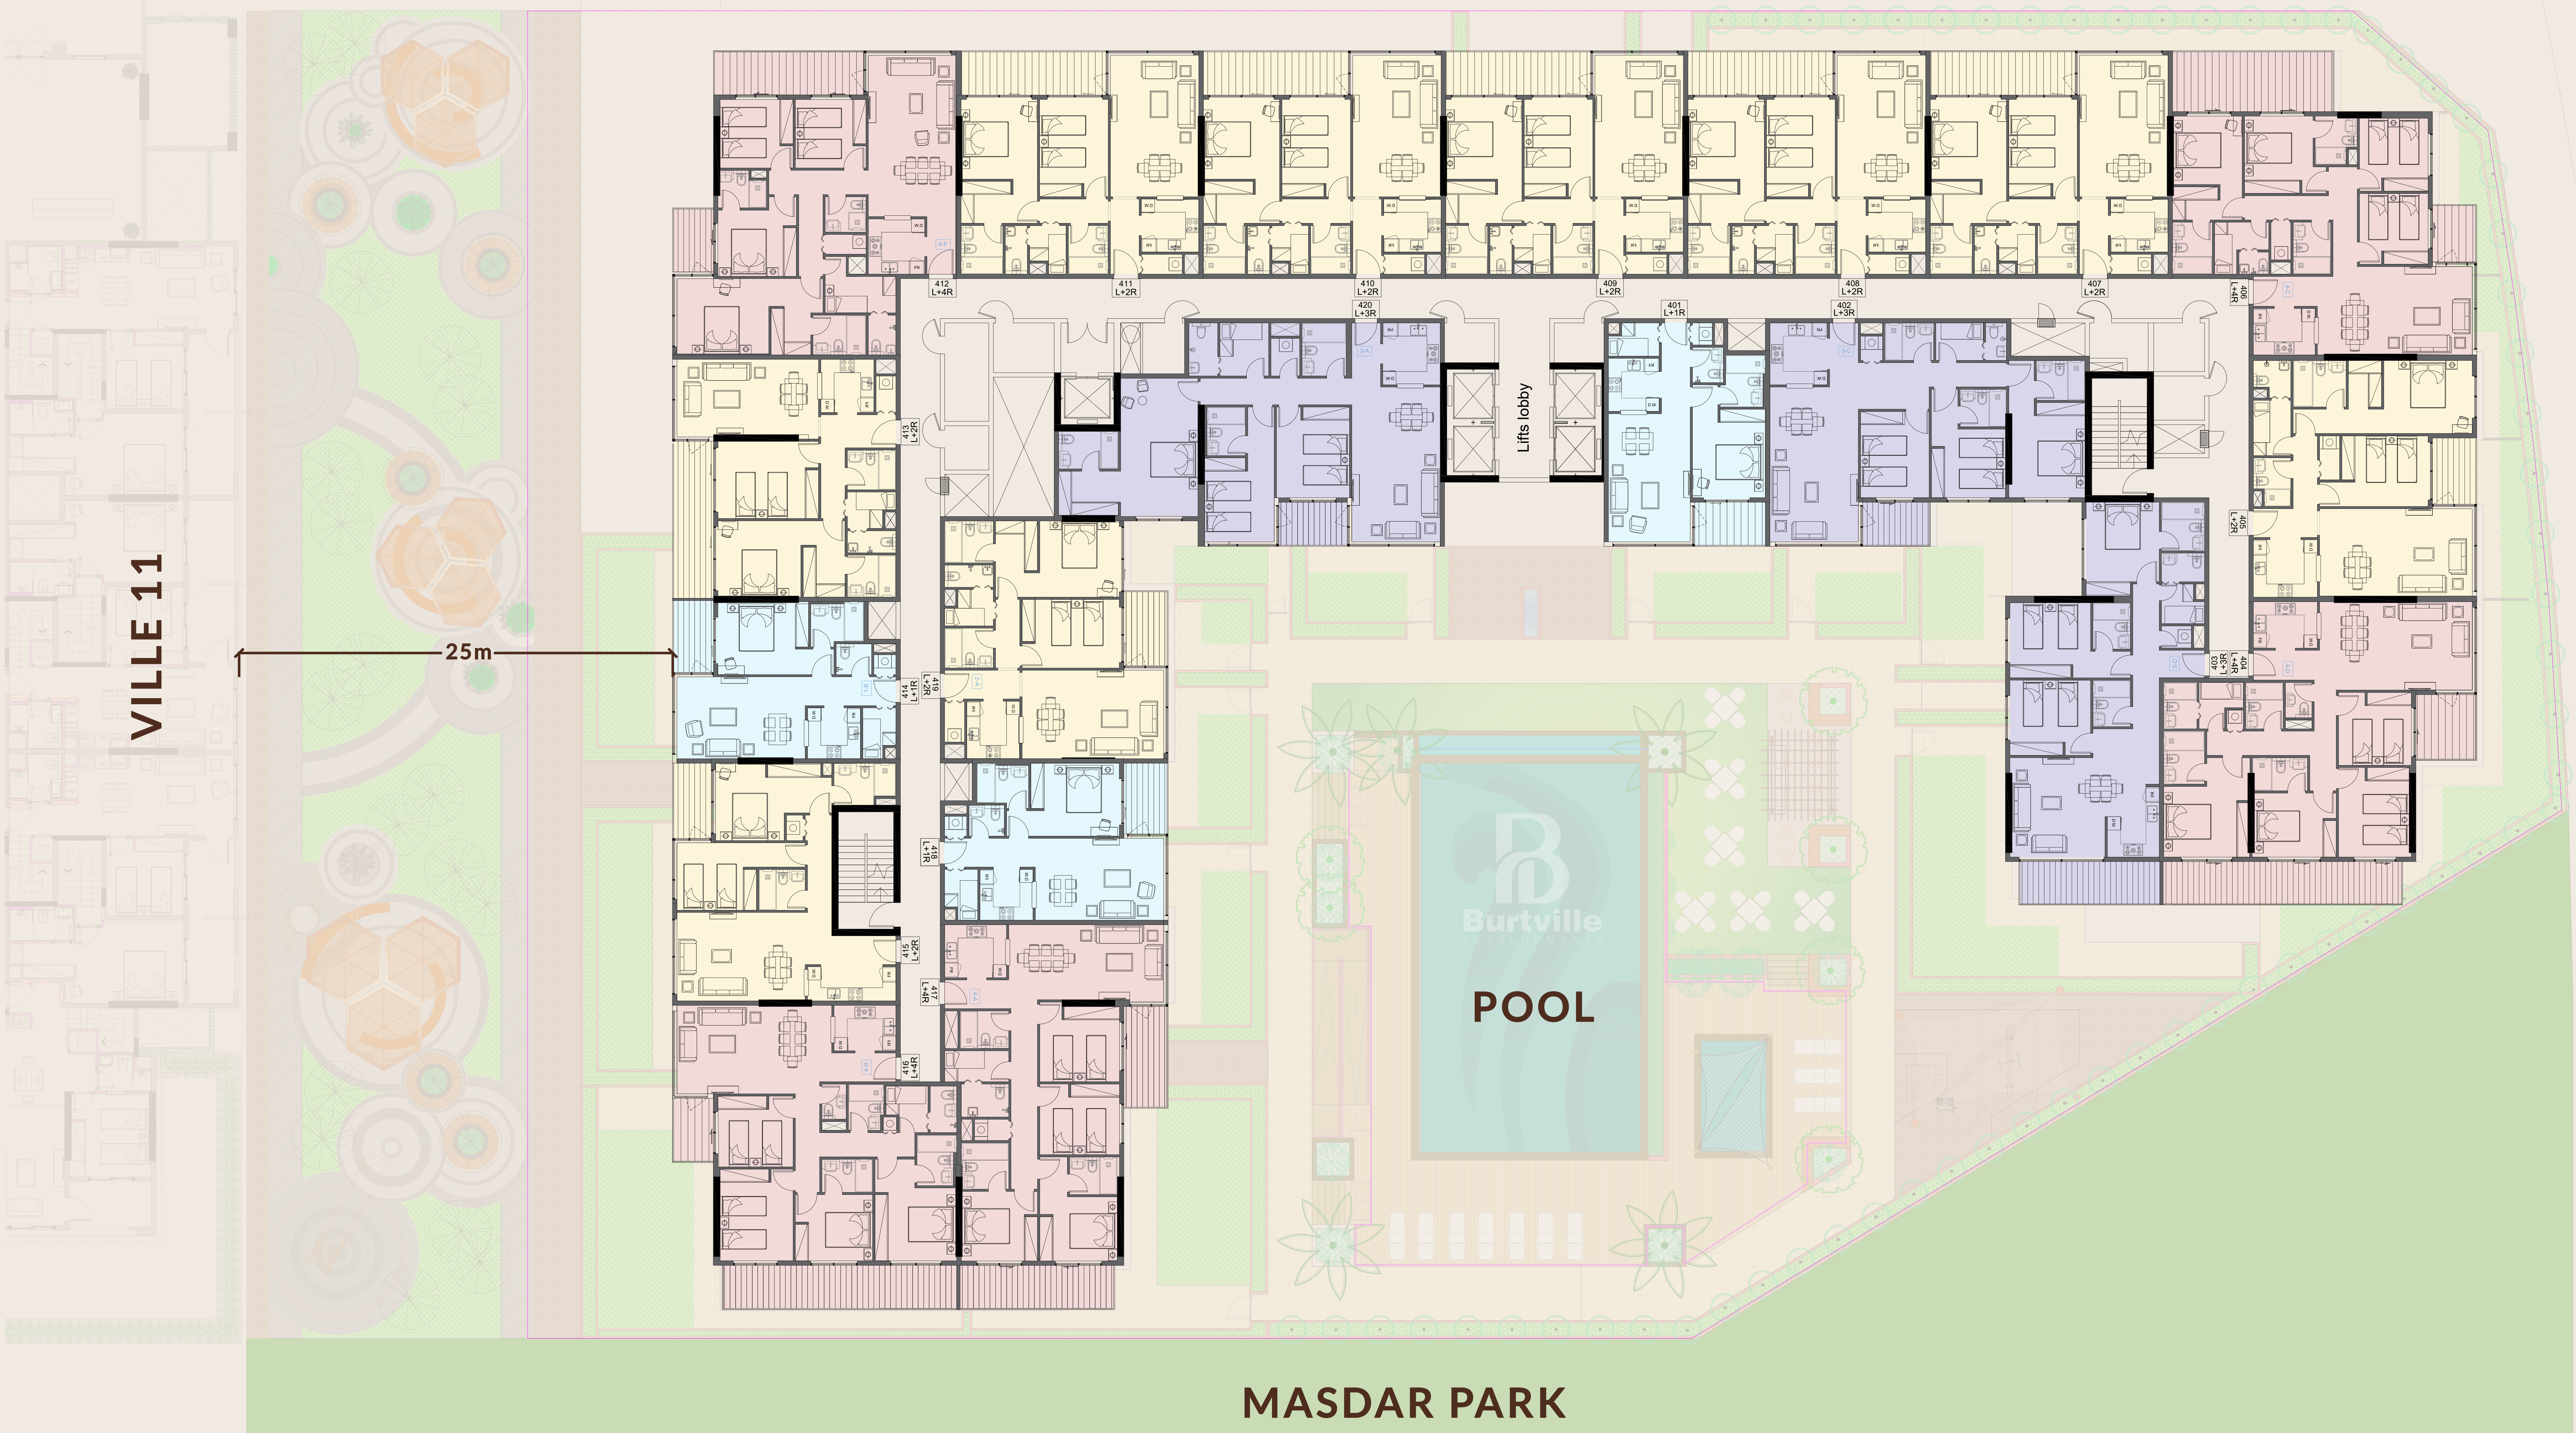

VILLE 12

- Masdar City -

Floor plans

MAIN ROAD

VILLE 11

25m

CLUB HOUSE

Lobby

VILLE 11

25m

MAIN ROAD

MASDAR PARK

VILLE 12

1st floor

MAIN ROAD

VILLE 11

MAIN ROAD

MAIN ROAD

MASDAR PARK

VILLE 12

3rd Floor

-  Living + 1 Room
-  Living + 2 Rooms
-  Living + 3 Rooms
-  Living + 4 Rooms
-  Living + 5 Rooms

MAIN ROAD

VILLE 11

25m

MAIN ROAD

MASDAR PARK

VILLE 12

4th Floor

-  Living + 1 Room
-  Living + 2 Rooms
-  Living + 3 Rooms
-  Living + 4 Rooms
-  Living + 5 Rooms

MAIN ROAD

VILLE 11