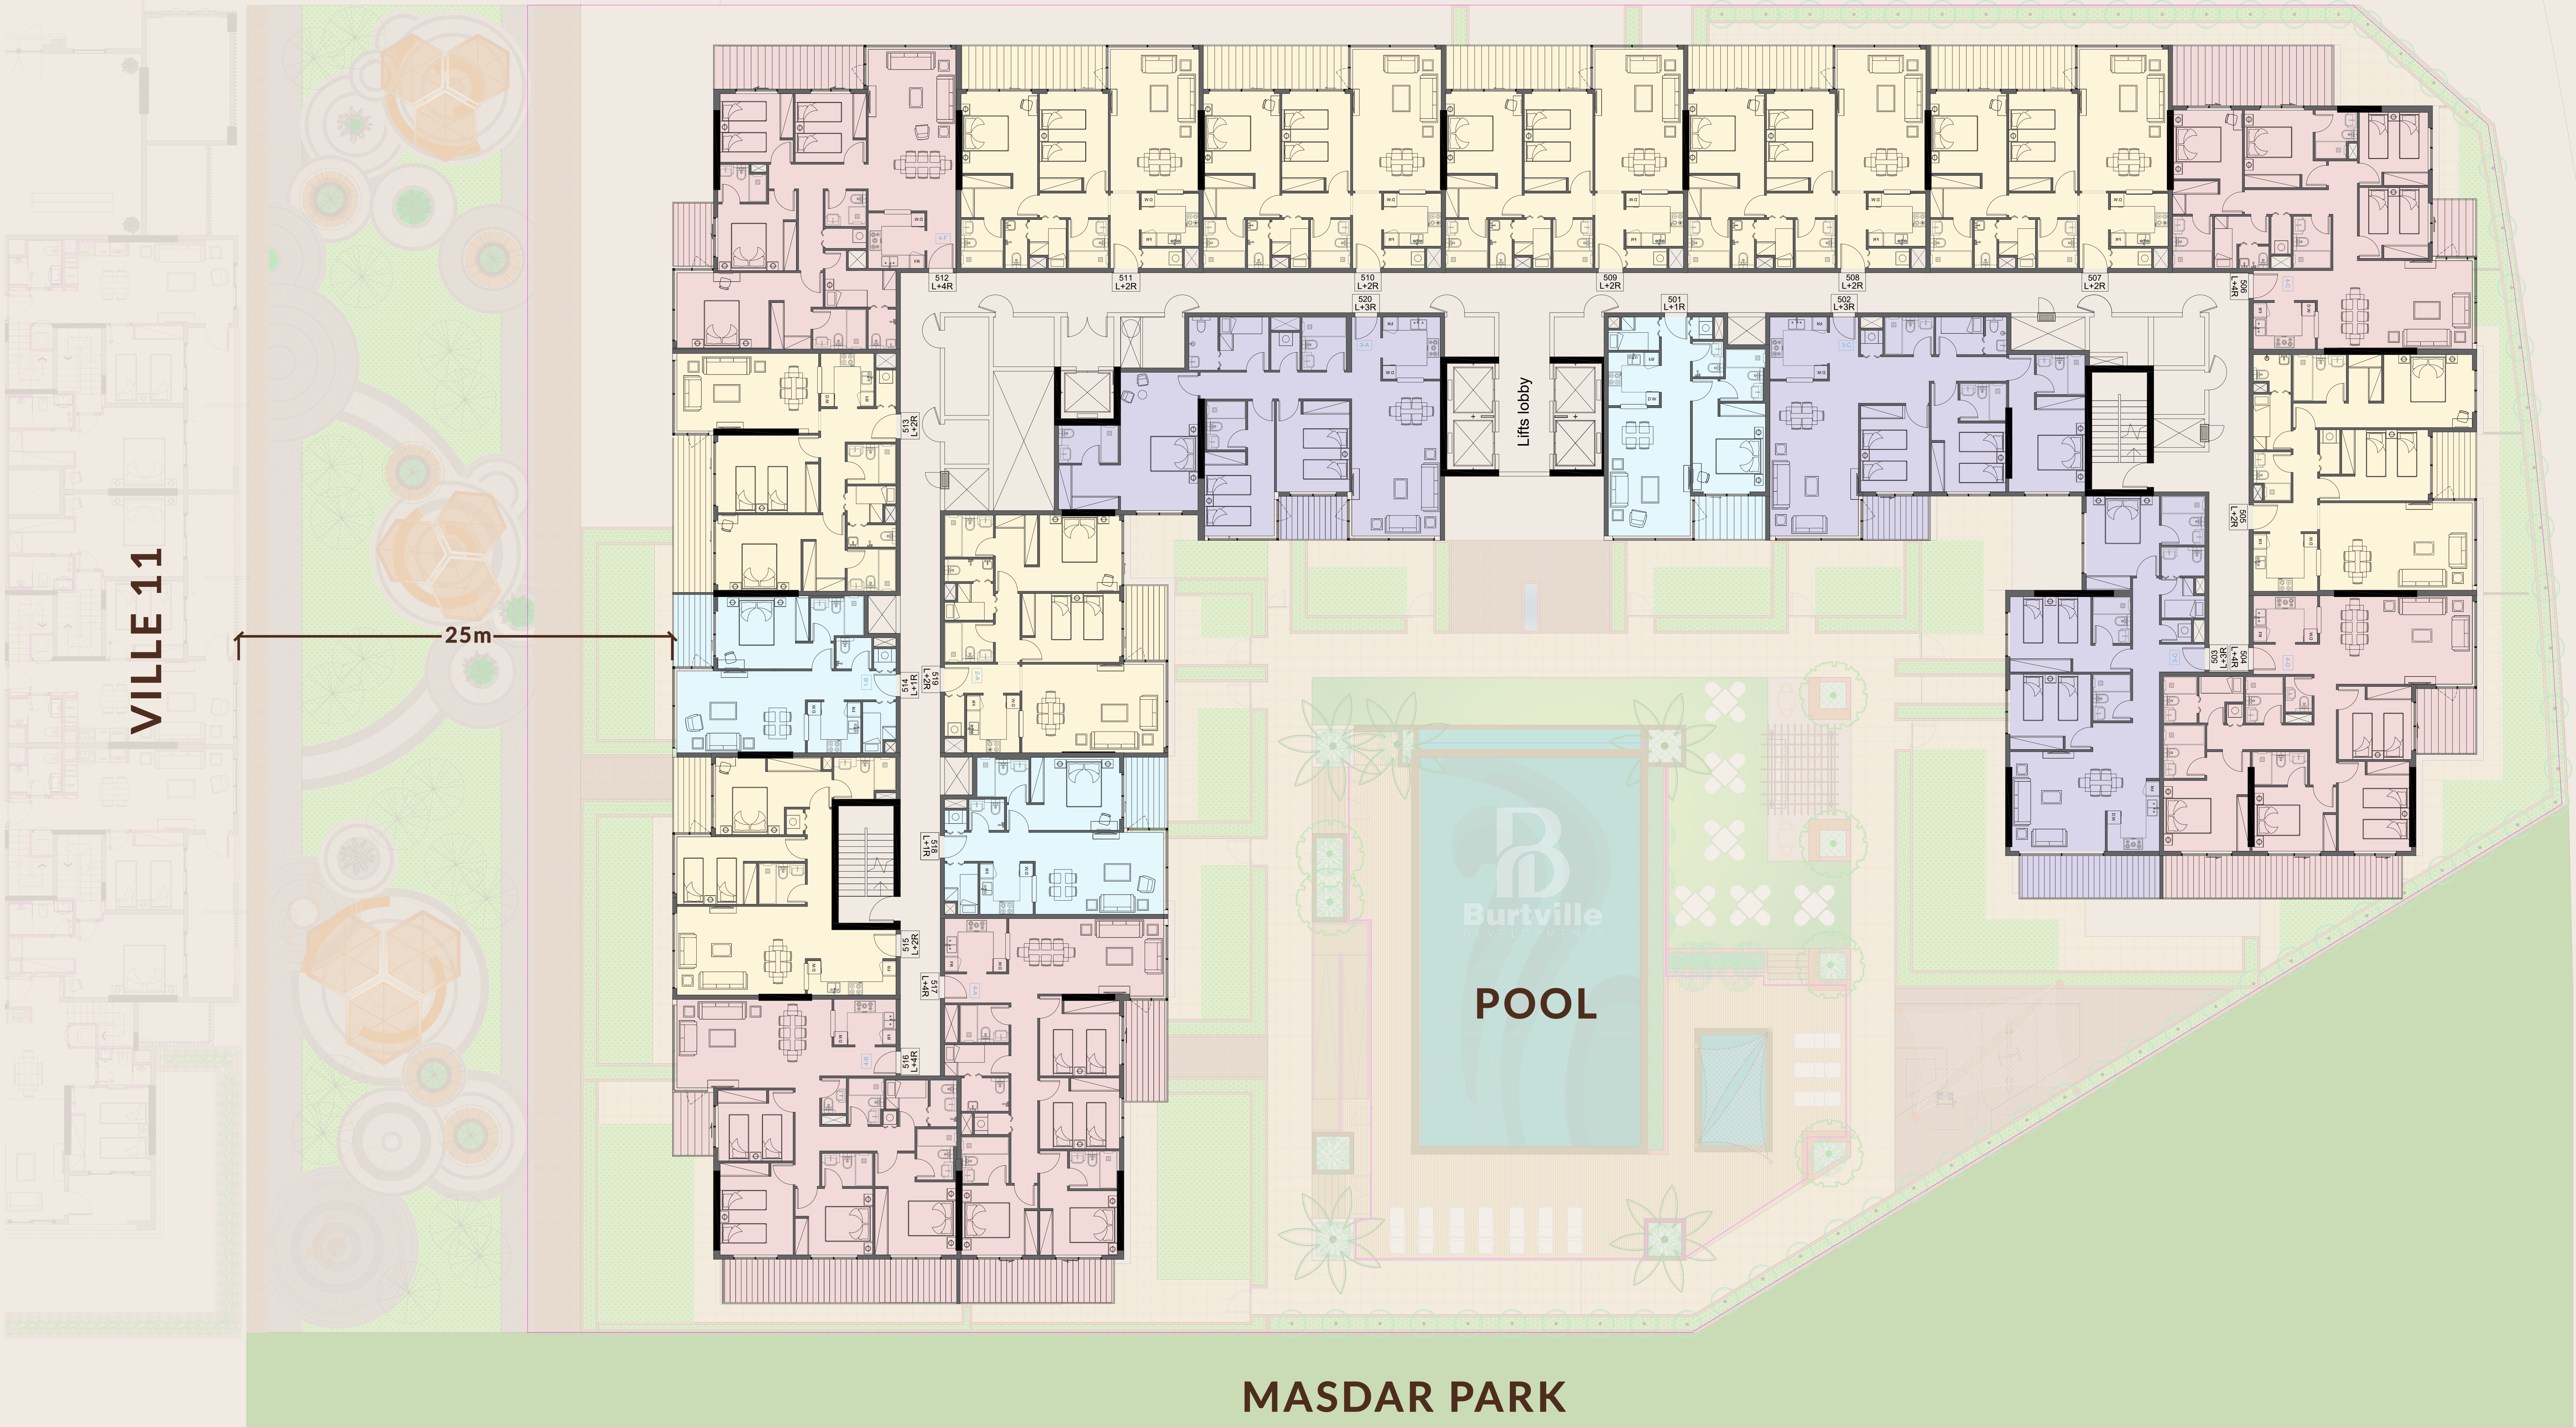

VILLE 12

- Masdar City -

Floor plans

MAIN ROAD

VILLE 11

25m

CLUB HOUSE

Lobby

25m

MAIN ROAD

MASDAR PARK

VILLE 12

4th Floor

-  Living + 1 Room
-  Living + 2 Rooms
-  Living + 3 Rooms
-  Living + 4 Rooms
-  Living + 5 Rooms

MAIN ROAD

VILLE 11

25m

MAIN ROAD

MASDAR PARK

VILLE 12

5th Floor

MAIN ROAD

VILLE 11

25m