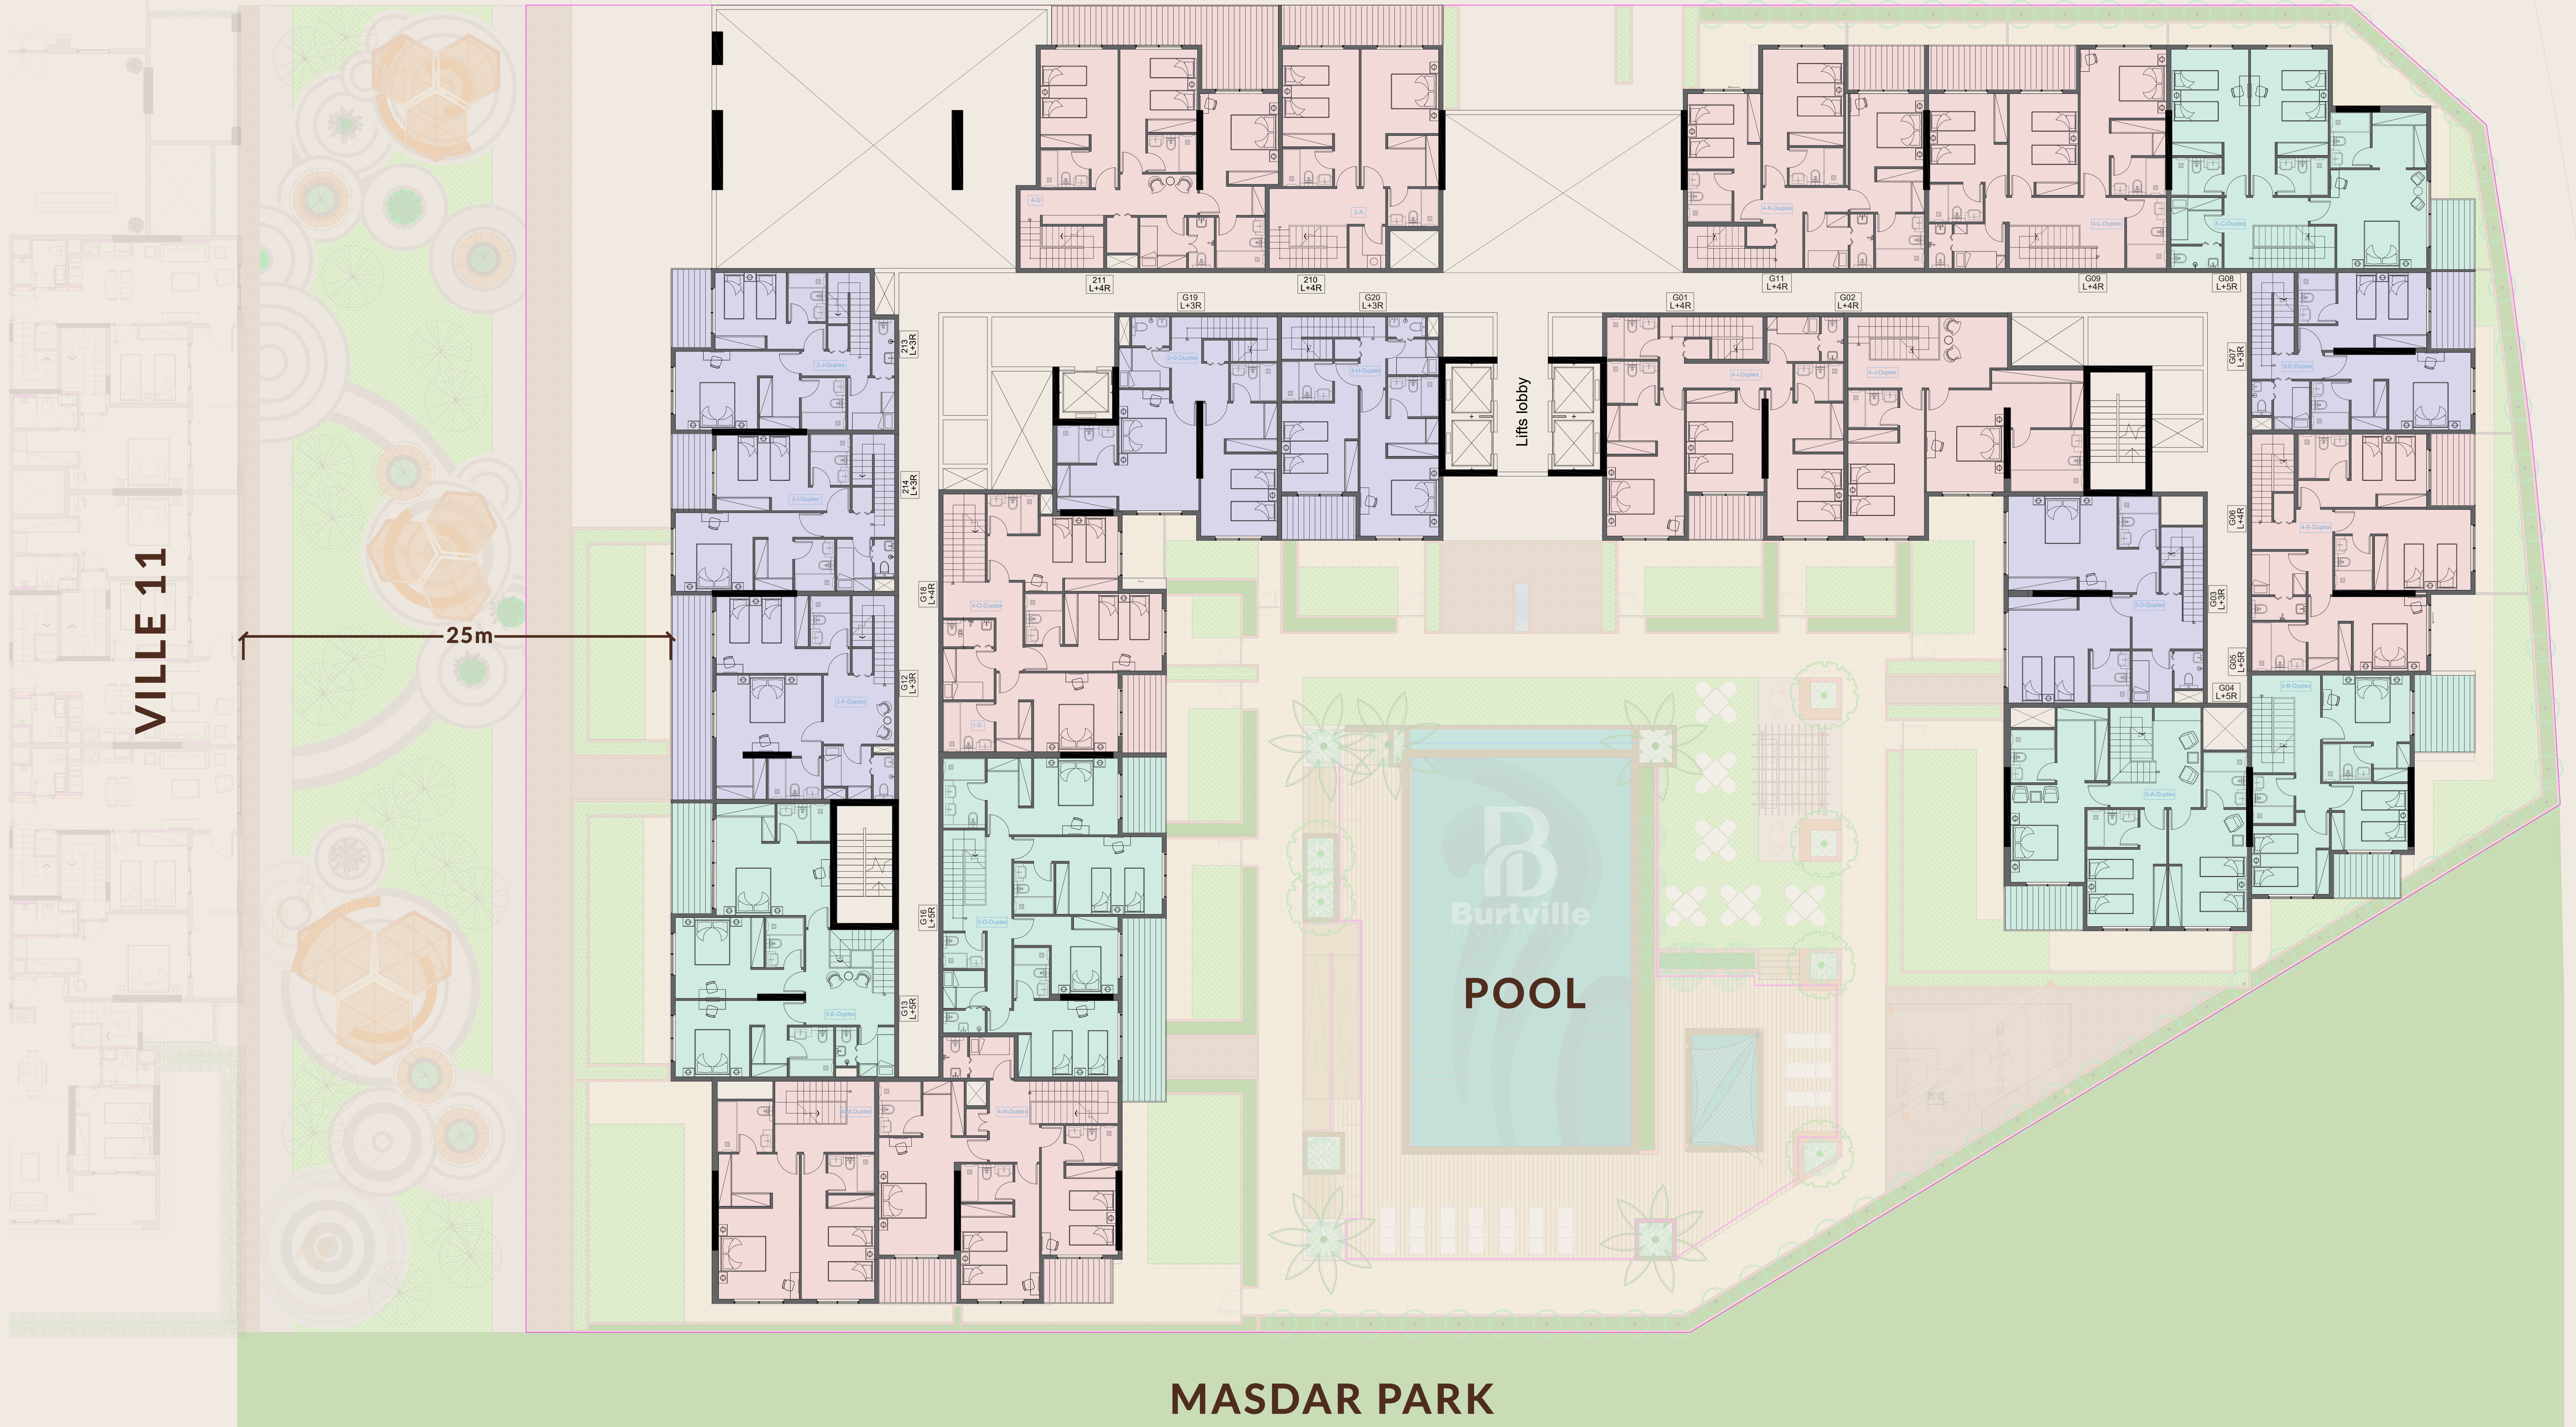

VILLE 12

- Masdar City -

Floor plans

MAIN ROAD

VILLE 11

25m

CLUB HOUSE

Lobby

VILLE 11

25m

MAIN ROAD

MASDAR PARK

VILLE 12

1st floor

MAIN ROAD

VILLE 11

25m

MAIN ROAD

Burtville

POOL

MASDAR PARK

VILLE 12

2nd Floor

AJYAL

MAIN ROAD

MAIN ROAD

MASDAR PARK

VILLE 12

3rd Floor

-  Living + 1 Room
-  Living + 2 Rooms
-  Living + 3 Rooms
-  Living + 4 Rooms
-  Living + 5 Rooms

MAIN ROAD

VILLE 11