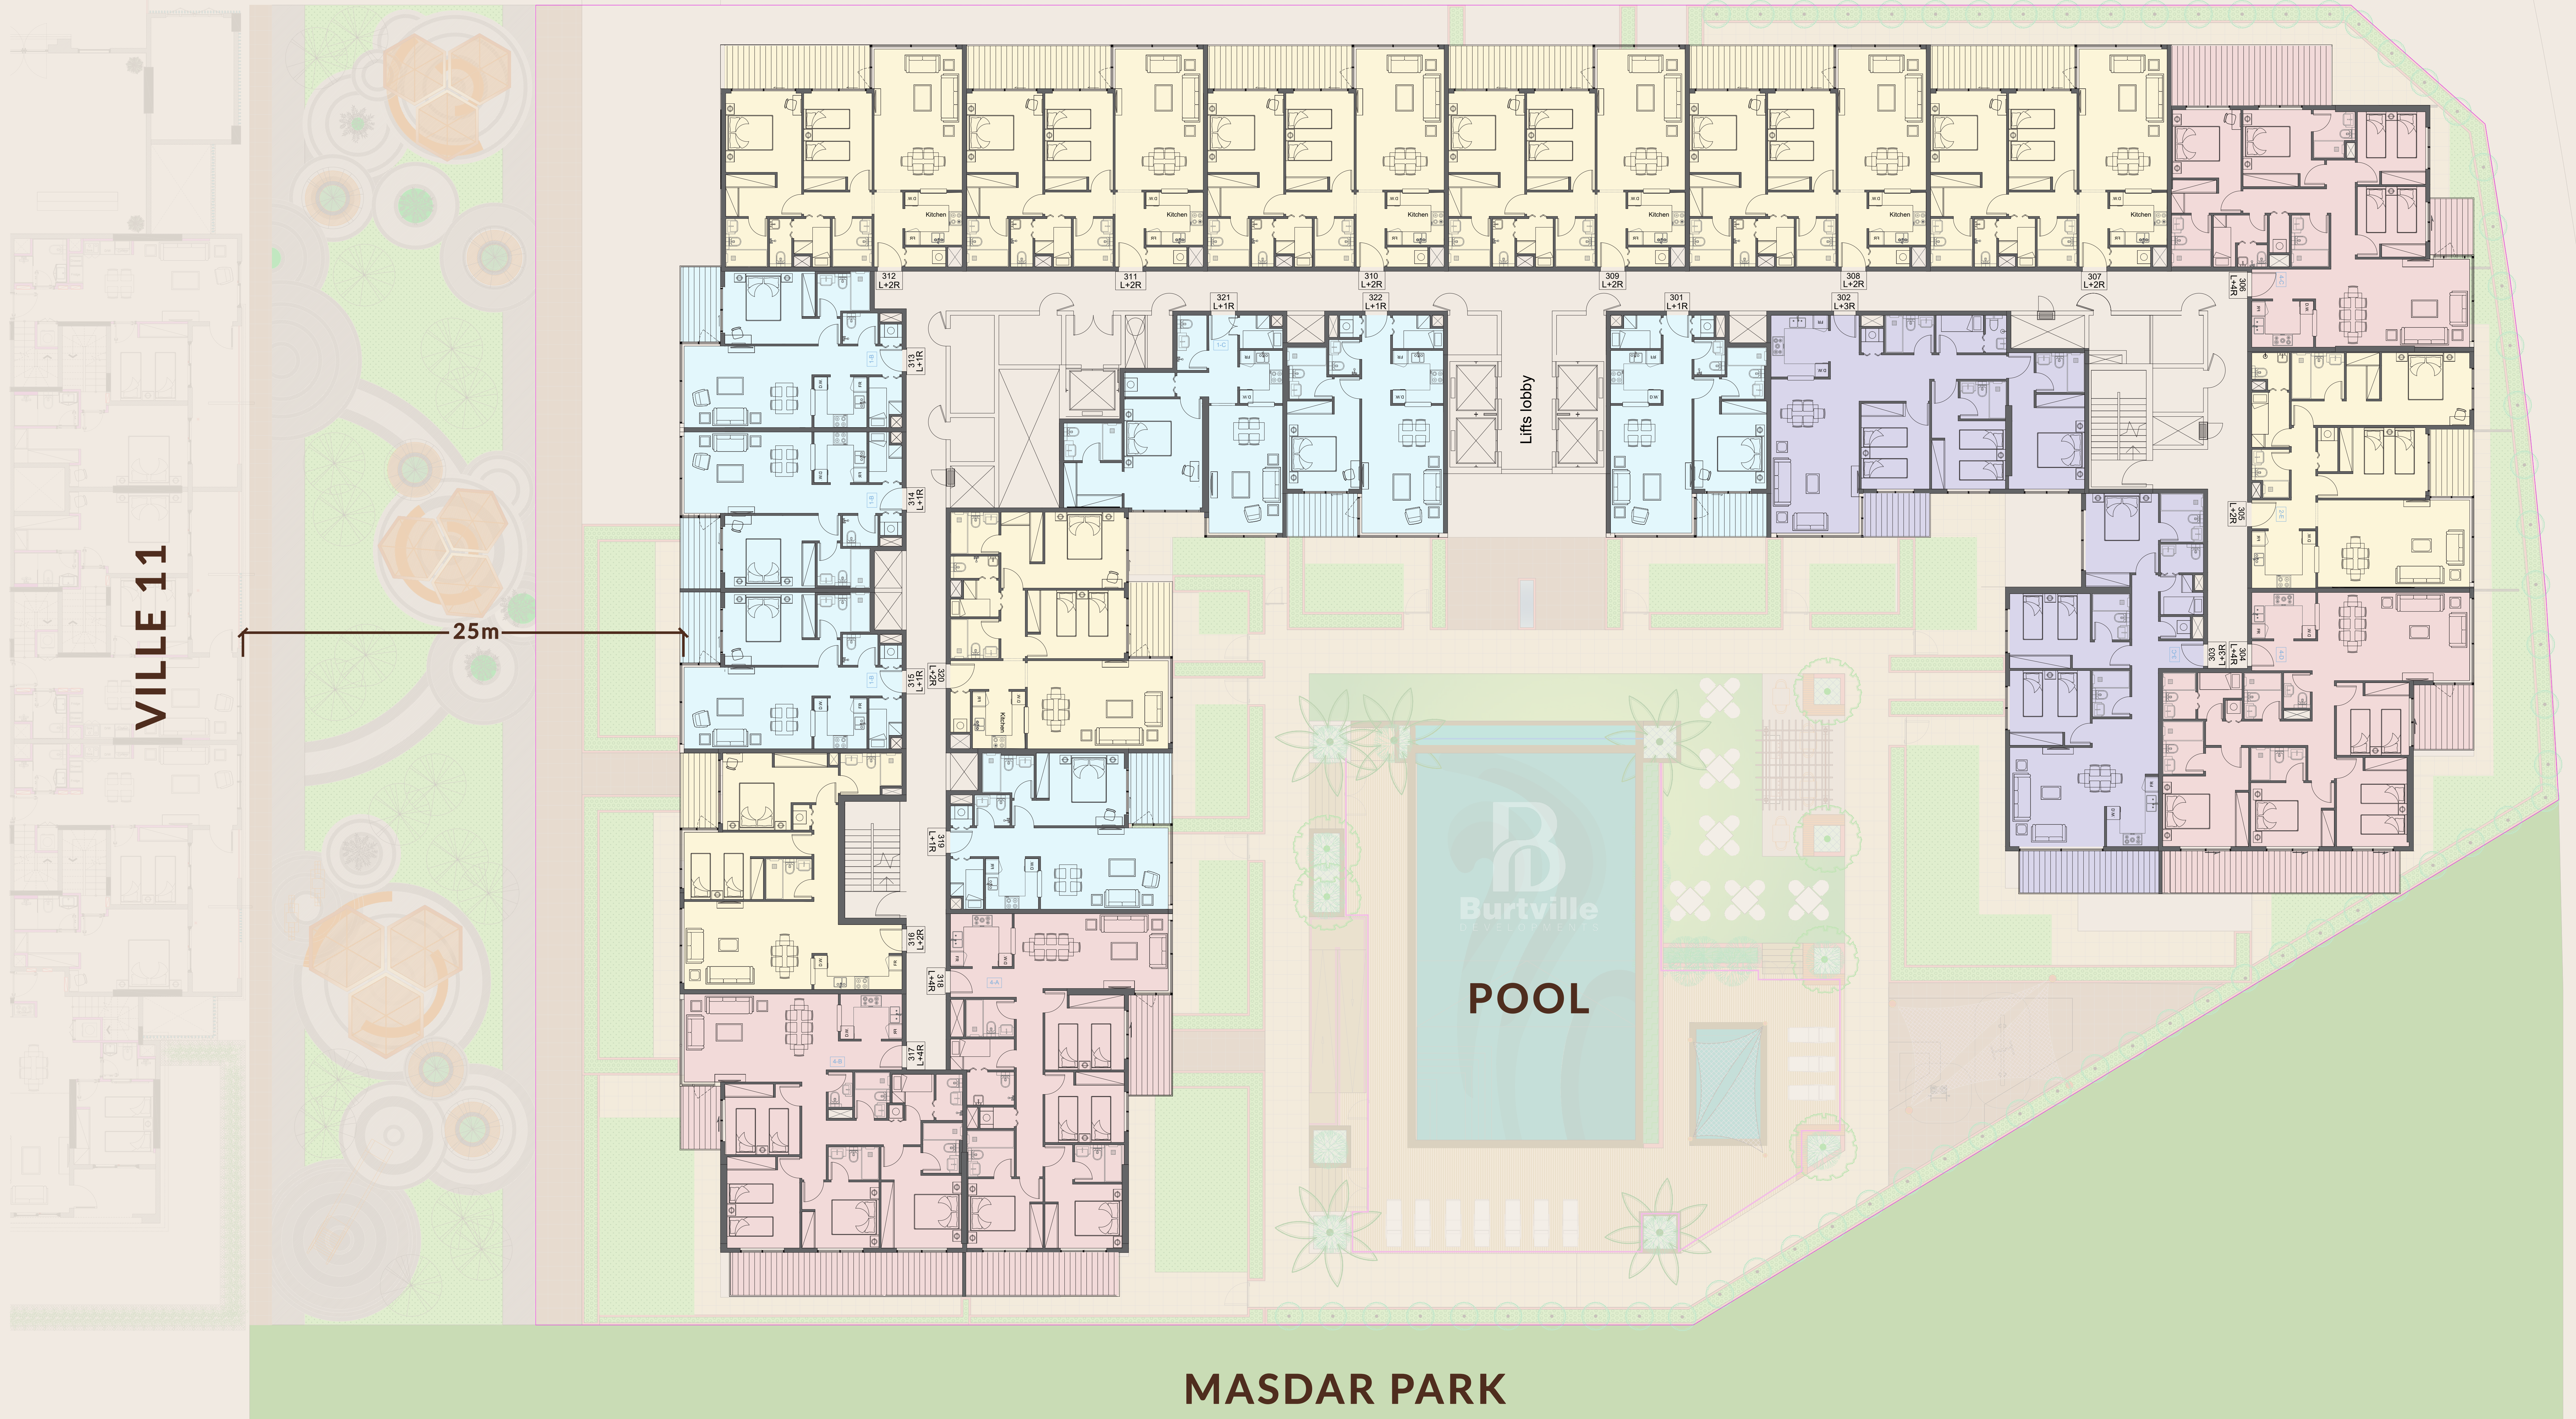

VILLE 12

- Masdar City -

Floor plans

MAIN ROAD

VILLE 11

25m

CLUB HOUSE

Lobby

VILLE 11

25m

MAIN ROAD

MASDAR PARK

VILLE 12

1st floor

MAIN ROAD

VILLE 11

MAIN ROAD

MAIN ROAD

MASDAR PARK

VILLE 12

3rd Floor

-  Living + 1 Room
-  Living + 2 Rooms
-  Living + 3 Rooms
-  Living + 4 Rooms
-  Living + 5 Rooms

MAIN ROAD

VILLE 11

25m

MAIN ROAD

MASDAR PARK

VILLE 12

4th Floor

-  Living + 1 Room
-  Living + 2 Rooms
-  Living + 3 Rooms
-  Living + 4 Rooms
-  Living + 5 Rooms

MAIN ROAD

VILLE 11