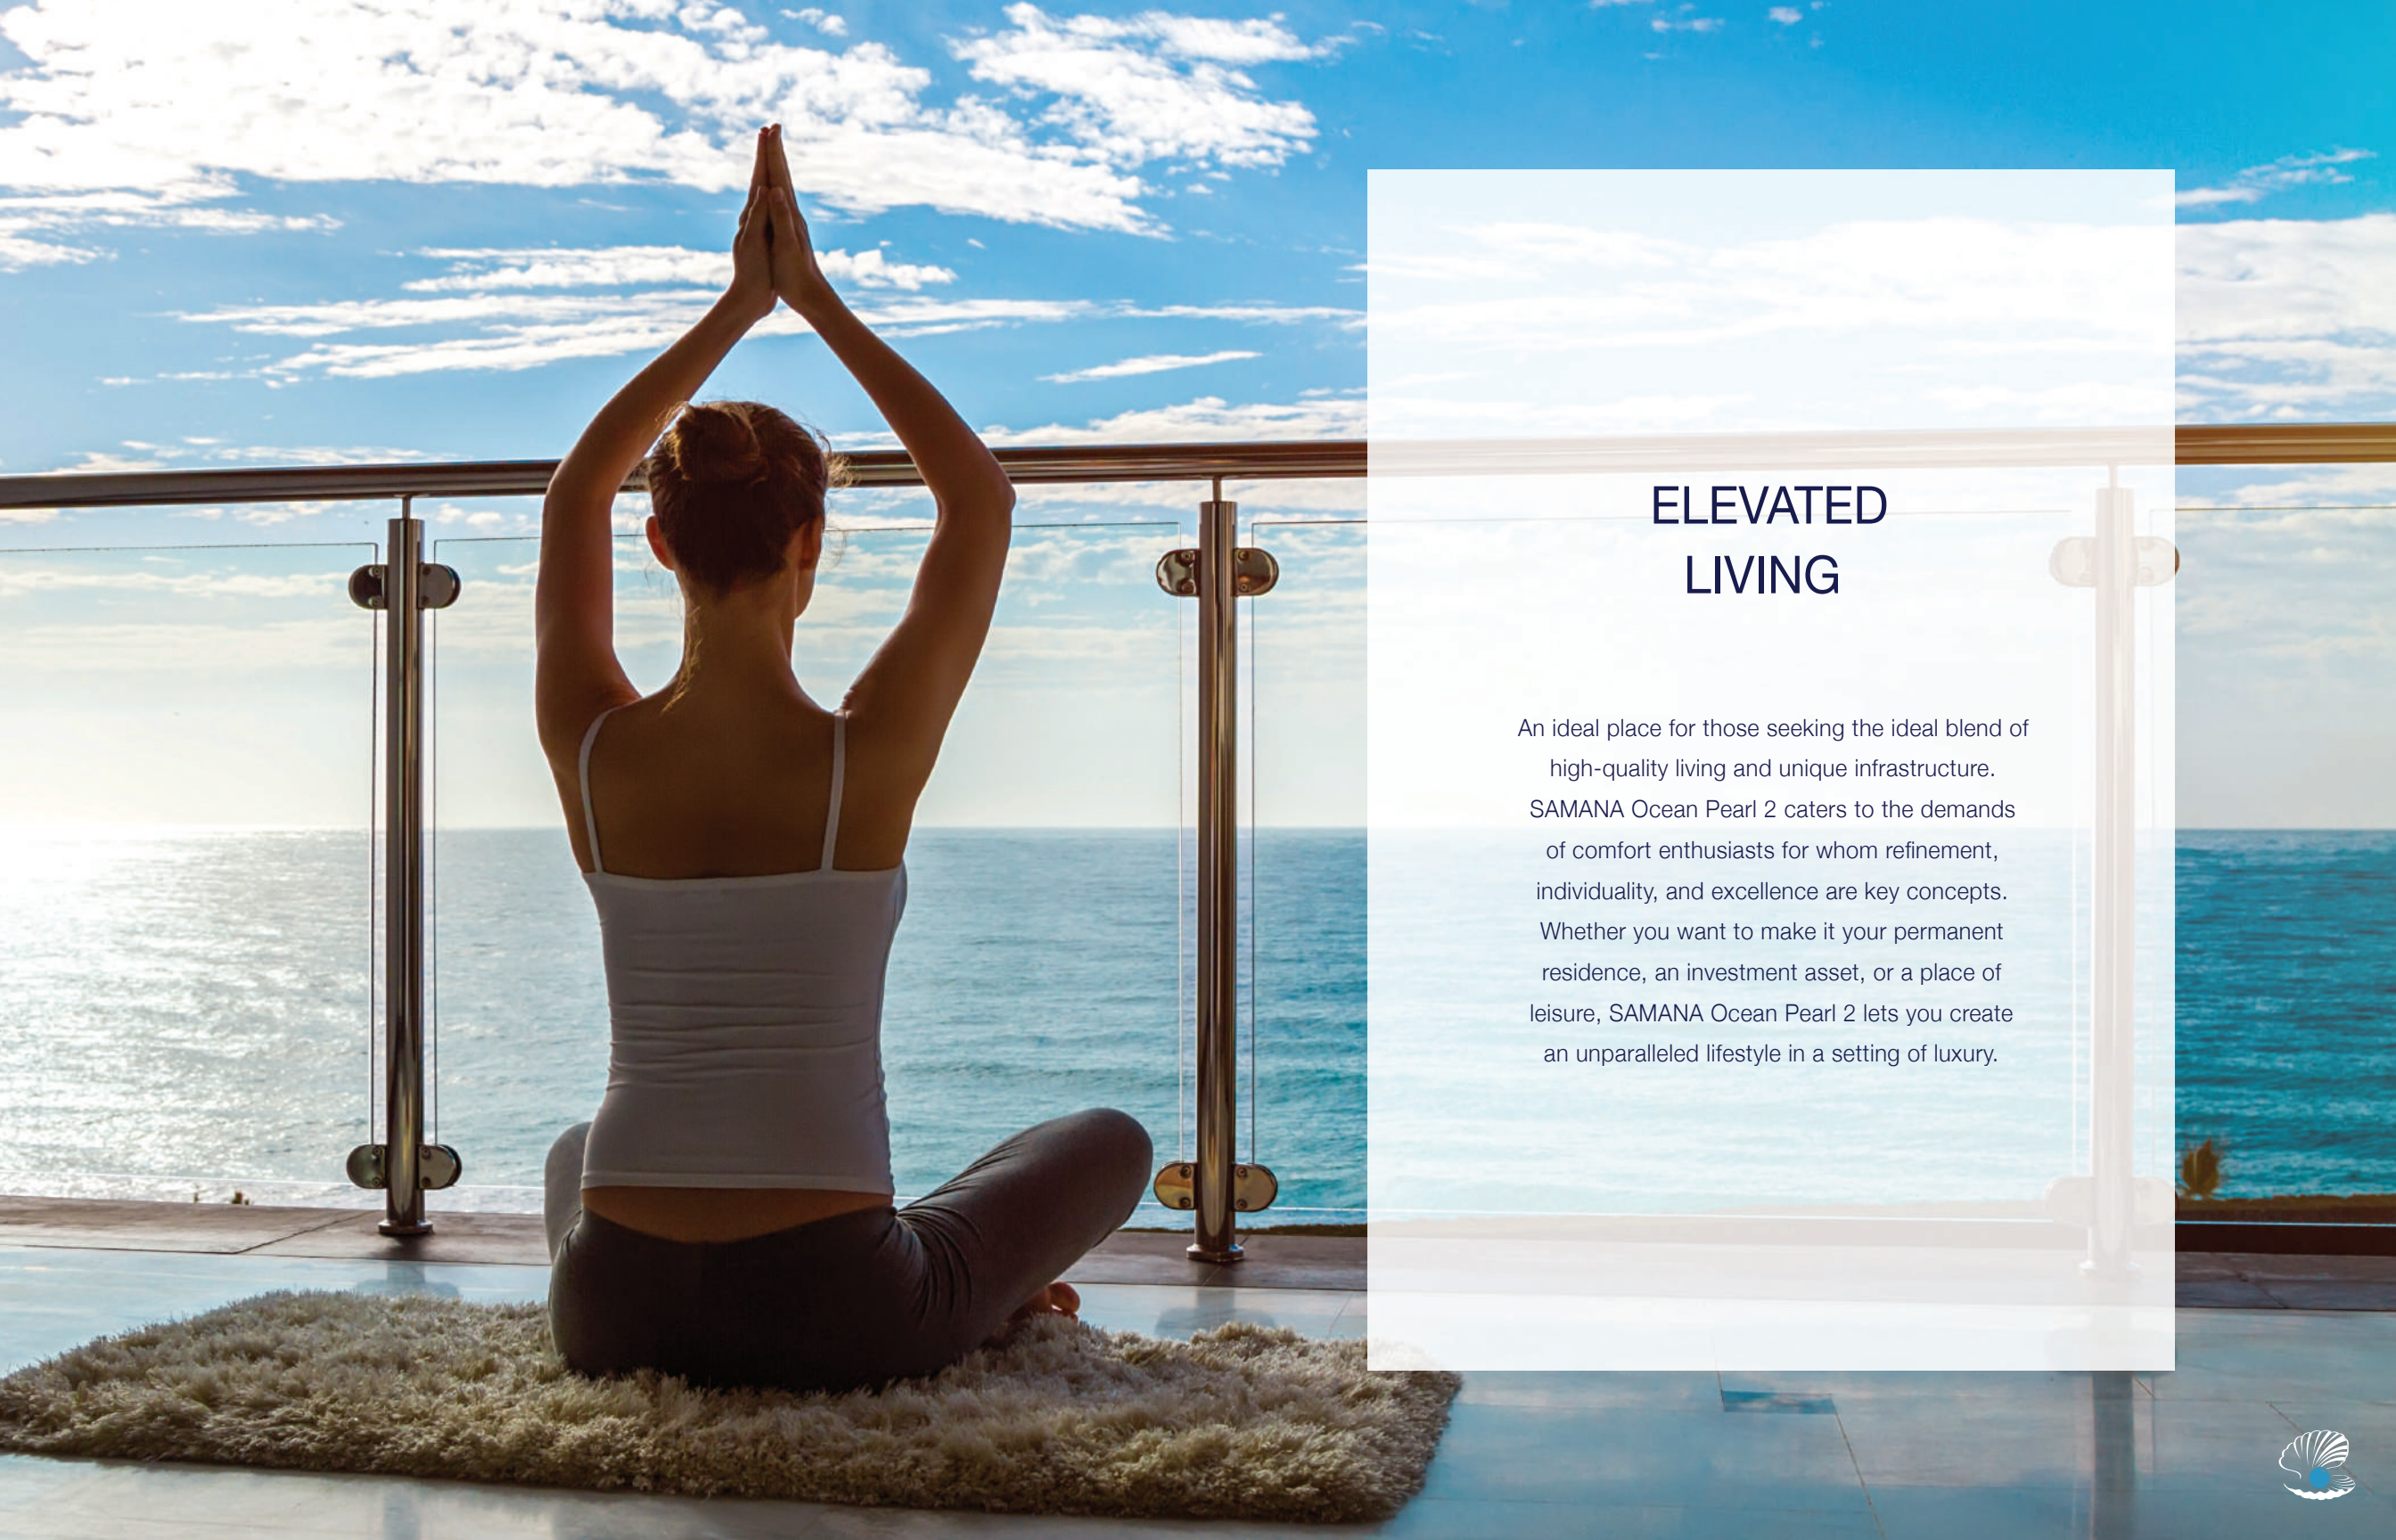

ELEVATED LIVING

An ideal place for those seeking the ideal blend of high-quality living and unique infrastructure. SAMANA Ocean Pearl 2 caters to the demands of comfort enthusiasts for whom refinement, individuality, and excellence are key concepts. Whether you want to make it your permanent residence, an investment asset, or a place of leisure, SAMANA Ocean Pearl 2 lets you create an unparalleled lifestyle in a setting of luxury.