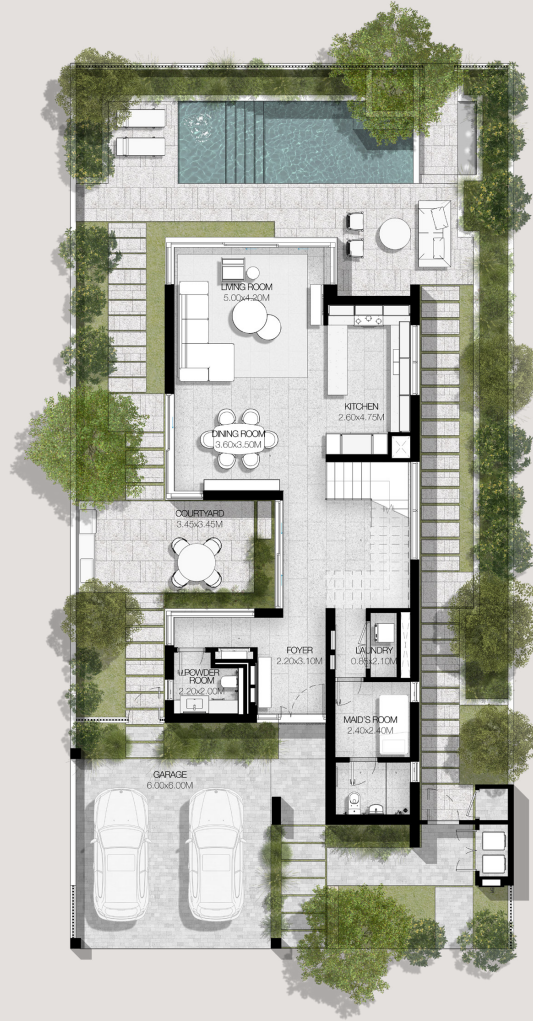

THE ACRES

FLOOR PLANS

3-BEDROOM
VILLAS

THE ACRES

3 BEDROOMS

VILLA TYPE A-3BR

TOTAL AREA: 363.74 SQM | 3,915.26 SQFT

GROUND LEVEL

FIRST LEVEL

SECOND LEVEL

DISCLAIMER: PLANS, DETAILS AND UNIT ORIENTATION INCLUDED ARE INDICATIVE ONLY AND ARE SUBJECT TO CHANGE BY THE DEVELOPER/SELLER AT ITS SOLE DISCRETION WITHOUT NOTICE AND/OR LIABILITY. ALL IMAGES, INCLUDING FEATURES, FINISHES, FURNISHINGS, VIEW AND SCALE ARE ILLUSTRATIVE ONLY. FINAL AREAS, ORIENTATION, DIMENSIONS, LAYOUT AND MATERIALS MAY DIFFER FROM THOSE STATES.

THE ACRES

3 BEDROOMS

VILLA TYPE A-3BR(M)

TOTAL AREA: 363.74 SQM | 3,915.26 SQFT

GROUND LEVEL

FIRST LEVEL

SECOND LEVEL

DISCLAIMER: PLANS, DETAILS AND UNIT ORIENTATION INCLUDED ARE INDICATIVE ONLY AND ARE SUBJECT TO CHANGE BY THE DEVELOPER/SELLER AT ITS SOLE DISCRETION WITHOUT NOTICE AND/OR LIABILITY. ALL IMAGES, INCLUDING FEATURES, FINISHES, FURNISHINGS, VIEW AND SCALE ARE ILLUSTRATIVE ONLY. FINAL AREAS, ORIENTATION, DIMENSIONS, LAYOUT AND MATERIALS MAY DIFFER FROM THOSE STATES.

THE ACRES

3 BEDROOMS

VILLA TYPE B-3BR

TOTAL AREA: 283.22 SQM | 3,048.55 SQFT

GROUND LEVEL

FIRST LEVEL

DISCLAIMER: PLANS, DETAILS AND UNIT ORIENTATION INCLUDED ARE INDICATIVE ONLY AND ARE SUBJECT TO CHANGE BY THE DEVELOPER/SELLER AT ITS SOLE DISCRETION WITHOUT NOTICE AND/OR LIABILITY. ALL IMAGES, INCLUDING FEATURES, FINISHES, FURNISHINGS, VIEW AND SCALE ARE ILLUSTRATIVE ONLY. FINAL AREAS, ORIENTATION, DIMENSIONS, LAYOUT AND MATERIALS MAY DIFFER FROM THOSE STATES.