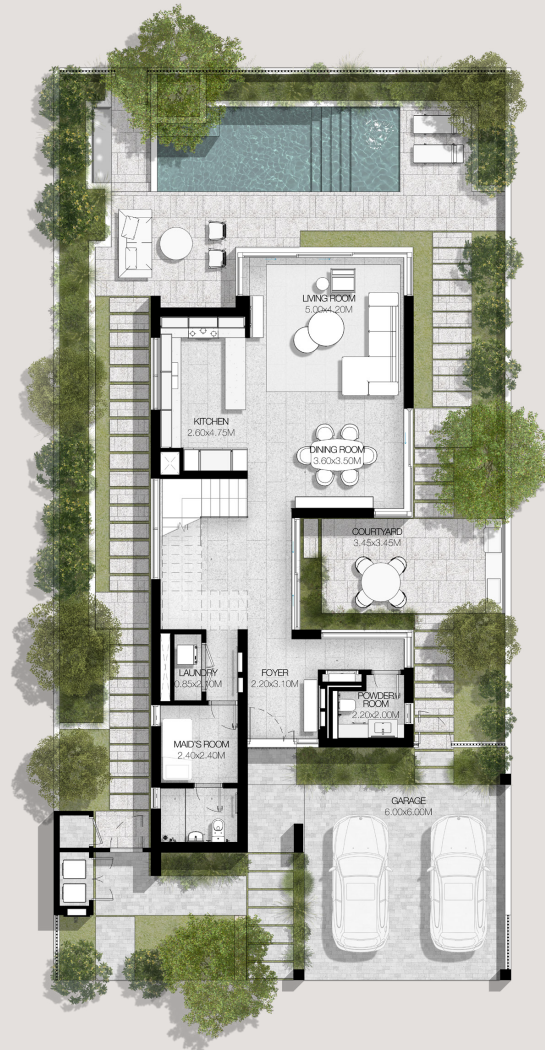

THE ACRES

FLOOR PLANS

3-BEDROOM
VILLAS

THE ACRES

3 BEDROOMS

VILLA TYPE A-3BR

TOTAL AREA: 363.74 SQM | 3,915.26 SQFT

GROUND LEVEL

FIRST LEVEL

SECOND LEVEL

DISCLAIMER: PLANS, DETAILS AND UNIT ORIENTATION INCLUDED ARE INDICATIVE ONLY AND ARE SUBJECT TO CHANGE BY THE DEVELOPER/SELLER AT ITS SOLE DISCRETION WITHOUT NOTICE AND/OR LIABILITY. ALL IMAGES, INCLUDING FEATURES, FINISHES, FURNISHINGS, VIEW AND SCALE ARE ILLUSTRATIVE ONLY. FINAL AREAS, ORIENTATION, DIMENSIONS, LAYOUT AND MATERIALS MAY DIFFER FROM THOSE STATES.

THE ACRES

3 BEDROOMS

VILLA TYPE A-3BR(M)

TOTAL AREA: 363.74 SQM | 3,915.26 SQFT

GROUND LEVEL

FIRST LEVEL

SECOND LEVEL

DISCLAIMER: PLANS, DETAILS AND UNIT ORIENTATION INCLUDED ARE INDICATIVE ONLY AND ARE SUBJECT TO CHANGE BY THE DEVELOPER/SELLER AT ITS SOLE DISCRETION WITHOUT NOTICE AND/OR LIABILITY. ALL IMAGES, INCLUDING FEATURES, FINISHES, FURNISHINGS, VIEW AND SCALE ARE ILLUSTRATIVE ONLY. FINAL AREAS, ORIENTATION, DIMENSIONS, LAYOUT AND MATERIALS MAY DIFFER FROM THOSE STATES.

THE ACRES

3 BEDROOMS

VILLA TYPE B-3BR

TOTAL AREA: 283.22 SQM | 3,048.55 SQFT

GROUND LEVEL

FIRST LEVEL

DISCLAIMER: PLANS, DETAILS AND UNIT ORIENTATION INCLUDED ARE INDICATIVE ONLY AND ARE SUBJECT TO CHANGE BY THE DEVELOPER/SELLER AT ITS SOLE DISCRETION WITHOUT NOTICE AND/OR LIABILITY. ALL IMAGES, INCLUDING FEATURES, FINISHES, FURNISHINGS, VIEW AND SCALE ARE ILLUSTRATIVE ONLY. FINAL AREAS, ORIENTATION, DIMENSIONS, LAYOUT AND MATERIALS MAY DIFFER FROM THOSE STATES.