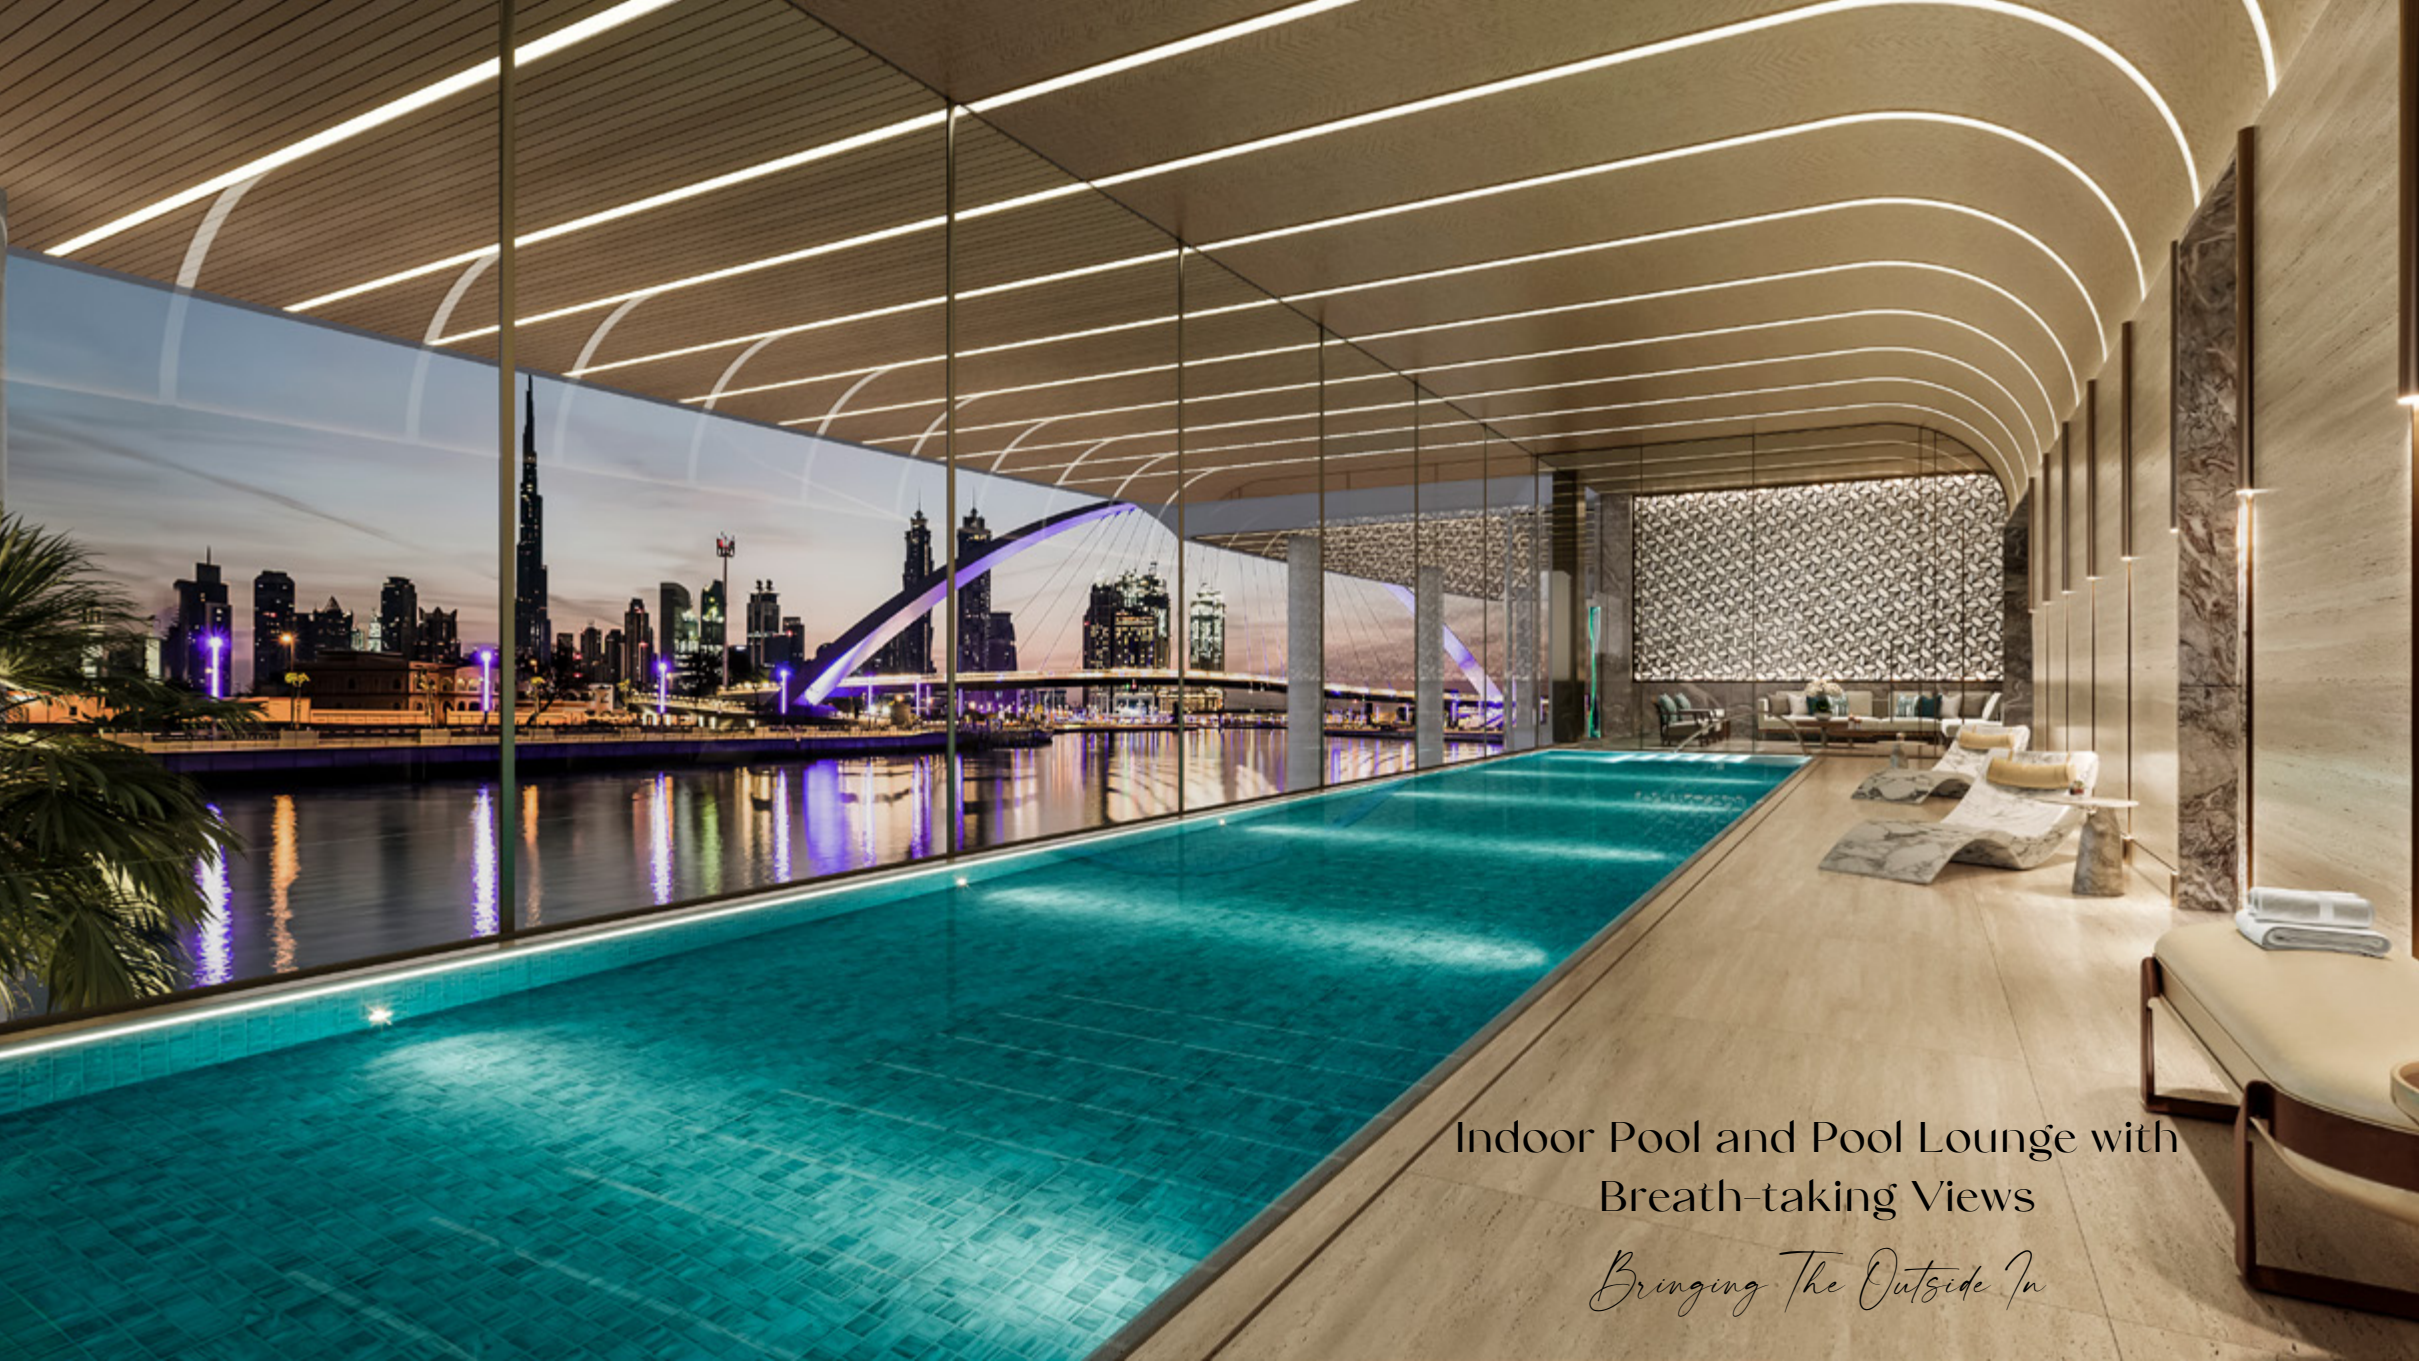

Indoor Pool and Pool Lounge with
Breath-taking Views

Bringing The Outside In