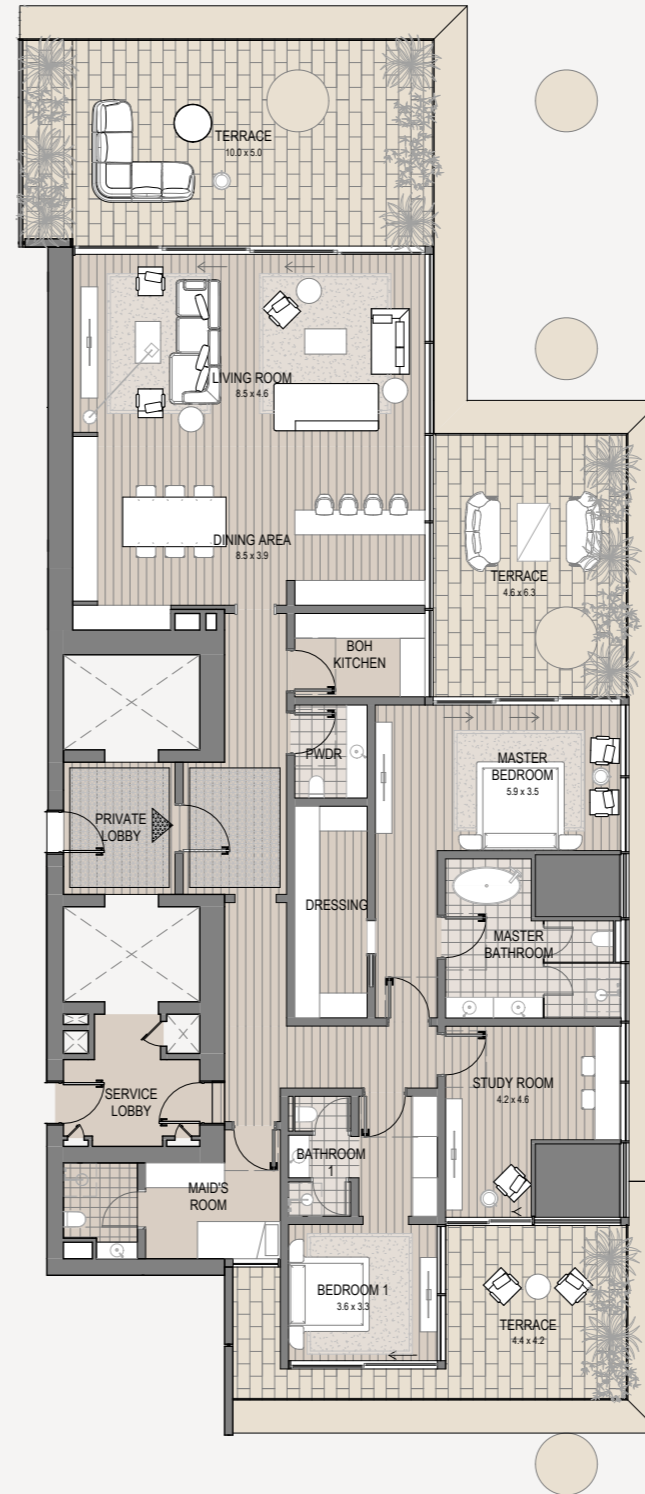

VELA VIENTO

Dorchester Collection
DUBAI

2 Bedroom + Study - 1604

2 bedroom | 4 bathroom | 2 parking spaces

Internal area	3,003 sq.ft.
Terrace area	1,087 sq.ft.
Total area	4,090 sq.ft.

The images, artist representations, amenities and interior decorations, finishes, appliances and furnishings contained in this brochure are provided for illustrative purposes only. Nothing in this brochure and/or any accompanying document and/or communication from OMNIYAT (whether verbal or in writing) constitutes a promise, representation and/ or warranty in any form whatsoever. OMNIYAT reserves the right to substitute at any time without notice all or parts of the materials, appliances, equipment, fixtures and other construction and design details specified herein with similar materials, appliances, equipment and/or fixtures of equal or better quality, determined at the sole discretion of OMNIYAT. All square footages and dimensions are approximate only and may be subject to change at any time without notice.