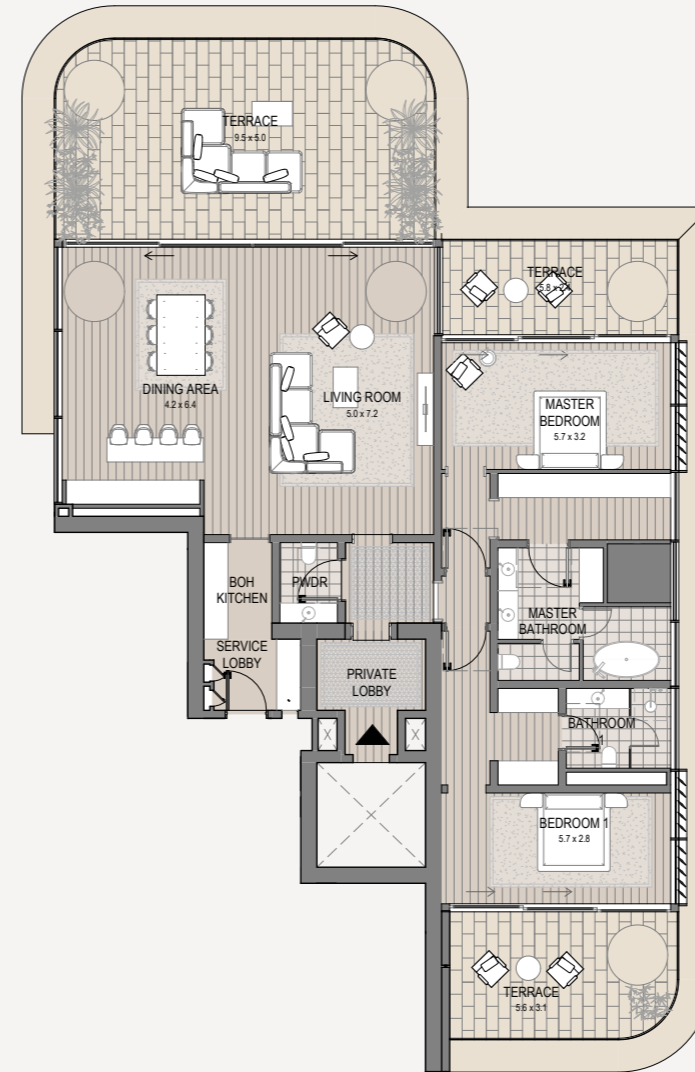

VELA VIENTO

Dorchester Collection
DUBAI

2 Bedroom - 402

2 bedroom | 3 bathroom | 2 parking spaces

Internal area	2,012 sq.ft.
Terrace area	840 sq.ft.
Total area	2,852 sq.ft.

The images, artist representations, amenities and interior decorations, finishes, appliances and furnishings contained in this brochure are provided for illustrative purposes only. Nothing in this brochure and/or any accompanying document and/or communication from OMNIYAT (whether verbal or in writing) constitutes a promise, representation and/ or warranty in any form whatsoever. OMNIYAT reserves the right to substitute at any time without notice all or parts of the materials, appliances, equipment, fixtures and other construction and design details specified herein with similar materials, appliances, equipment and/or fixtures of equal or better quality, determined at the sole discretion of OMNIYAT. All square footages and dimensions are approximate only and may be subject to change at any time without notice.