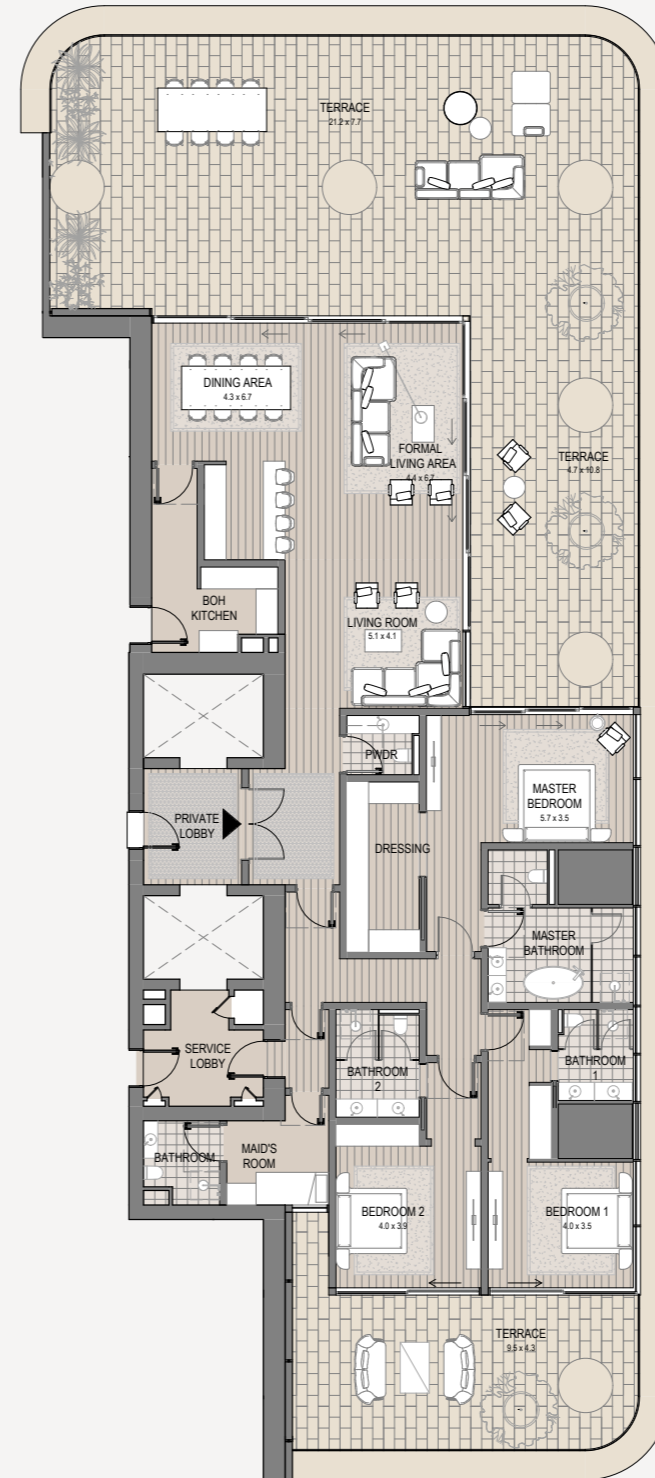

VELA VIENTO

Dorchester Collection
DUBAI

3 Bedroom - 1703

3 bedroom | 5 bathroom | 3 parking spaces

Internal area	3,175 sq.ft.
Terrace area	2,336 sq.ft.
Total area	5,511 sq.ft.

The images, artist representations, amenities and interior decorations, finishes, appliances and furnishings contained in this brochure are provided for illustrative purposes only. Nothing in this brochure and/or any accompanying document and/or communication from OMNIYAT (whether verbal or in writing) constitutes a promise, representation and/ or warranty in any form whatsoever. OMNIYAT reserves the right to substitute at any time without notice all or parts of the materials, appliances, equipment, fixtures and other construction and design details specified herein with similar materials, appliances, equipment and/or fixtures of equal or better quality, determined at the sole discretion of OMNIYAT. All square footages and dimensions are approximate only and may be subject to change at any time without notice.