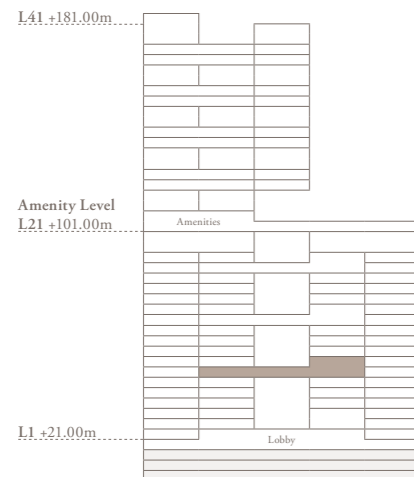

VELA VIENTO

Dorchester Collection
DUBAI

4 Bedroom Duplex - 702

4 bedroom | 6 bathroom | 4 parking spaces

Internal area	6,318 sq.ft.
Terrace area	3,714 sq.ft.
Total area	10,032 sq.ft.

Upper Level
Bedrooms