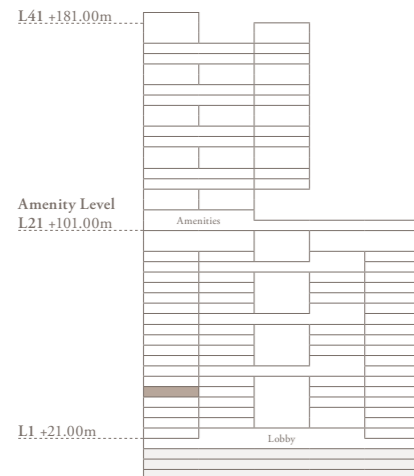

VELA VIENTO

Dorchester Collection
DUBAI

2 Bedroom + Study - 504

2 bedroom | 4 bathroom | 2 parking spaces

Internal area	3,003 sq.ft.
Terrace area	1,087 sq.ft.
Total area	4,090 sq.ft.

The images, artist representations, amenities and interior decorations, finishes, appliances and furnishings contained in this brochure are provided for illustrative purposes only. Nothing in this brochure and/or any accompanying document and/or communication from OMNIYAT (whether verbal or in writing) constitutes a promise, representation and/ or warranty in any form whatsoever. OMNIYAT reserves the right to substitute at any time without notice all or parts of the materials, appliances, equipment, fixtures and other construction and design details specified herein with similar materials, appliances, equipment and/or fixtures of equal or better quality, determined at the sole discretion of OMNIYAT. All square footages and dimensions are approximate only and may be subject to change at any time without notice.