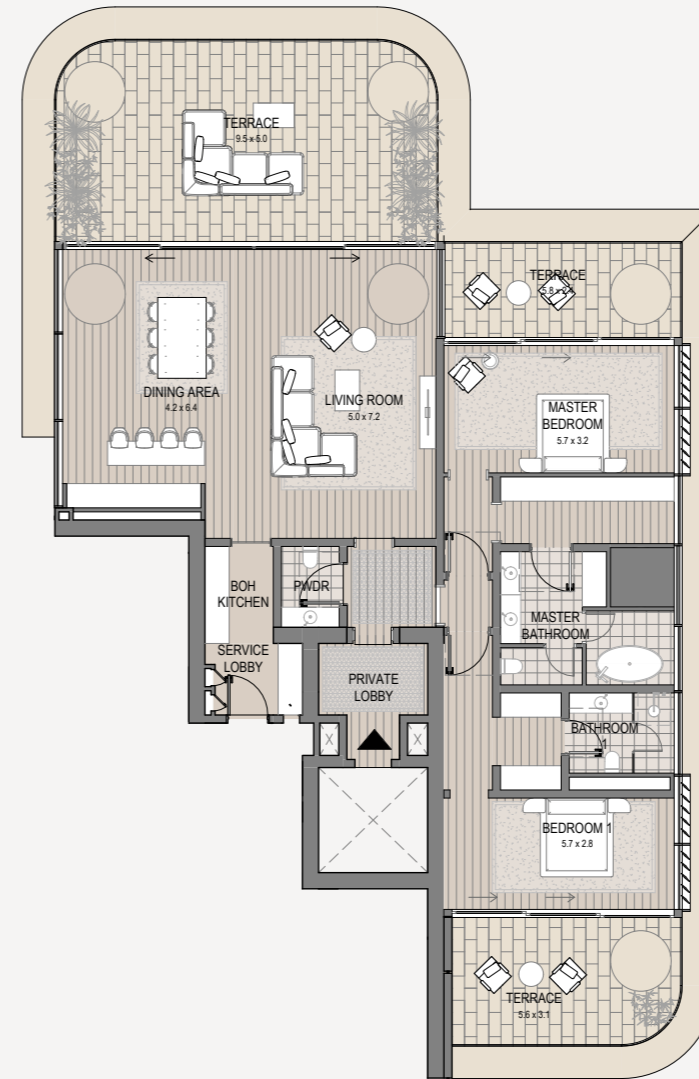

VELA VIENTO

)(*Dorchester Collection*
DUBAI

2 Bedroom - 1002

2 bedroom | 3 bathroom | 2 parking spaces

Internal area	2,012 sq.ft.
Terrace area	840 sq.ft.
Total area	2,852 sq.ft.

The images, artist representations, amenities and interior decorations, finishes, appliances and furnishings contained in this brochure are provided for illustrative purposes only. Nothing in this brochure and/or any accompanying document and/or communication from OMNIYAT (whether verbal or in writing) constitutes a promise, representation and/ or warranty in any form whatsoever. OMNIYAT reserves the right to substitute at any time without notice all or parts of the materials, appliances, equipment, fixtures and other construction and design details specified herein with similar materials, appliances, equipment and/or fixtures of equal or better quality, determined at the sole discretion of OMNIYAT. All square footages and dimensions are approximate only and may be subject to change at any time without notice.