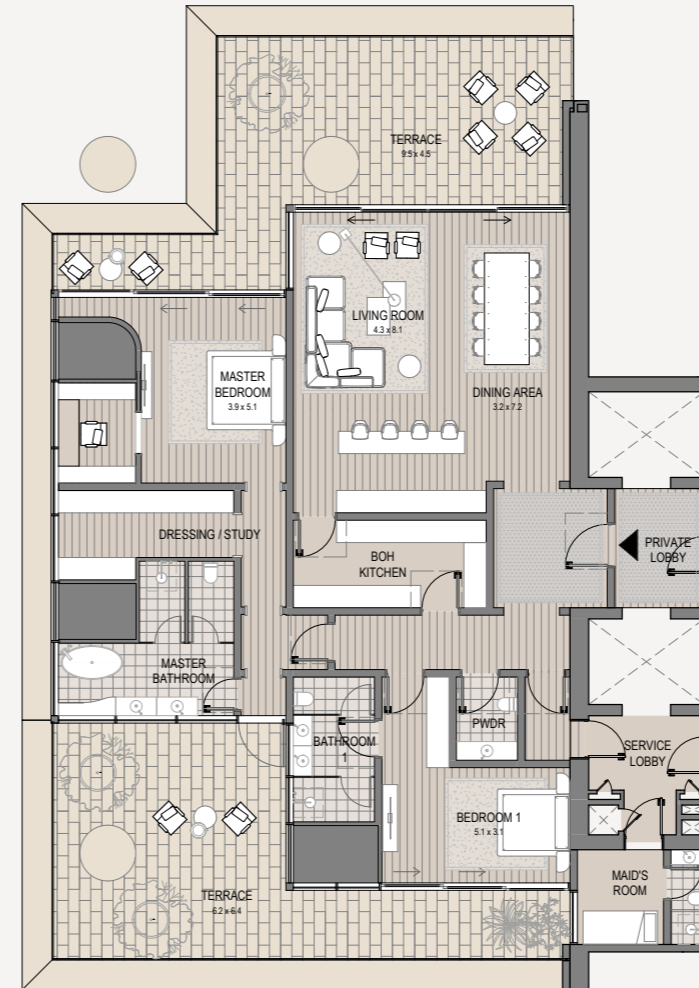

VELA VIENTO

Dorchester Collection
DUBAI

2 Bedroom + Study - 501

2 bedroom | 4 bathroom | 2 parking spaces

Internal area	2,788 sq.ft.
Terrace area	1,184 sq.ft.
Total area	3,972 sq.ft.

The images, artist representations, amenities and interior decorations, finishes, appliances and furnishings contained in this brochure are provided for illustrative purposes only. Nothing in this brochure and/or any accompanying document and/or communication from OMNIYAT (whether verbal or in writing) constitutes a promise, representation and/ or warranty in any form whatsoever. OMNIYAT reserves the right to substitute at any time without notice all or parts of the materials, appliances, equipment, fixtures and other construction and design details specified herein with similar materials, appliances, equipment and/or fixtures of equal or better quality, determined at the sole discretion of OMNIYAT. All square footages and dimensions are approximate only and may be subject to change at any time without notice.