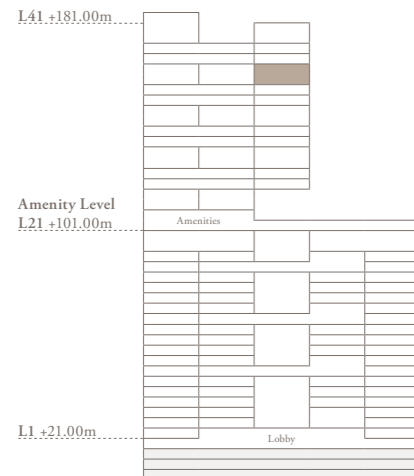

VELA VIENTO

Dorchester Collection
DUBAI

4 Bedroom - 3501

4 bedroom | 5 bathroom | 4 parking spaces

Internal area	5,047 sq.ft.
Terrace area	1,807 sq.ft.
Total area	6,854 sq.ft.

First Level - Living Area