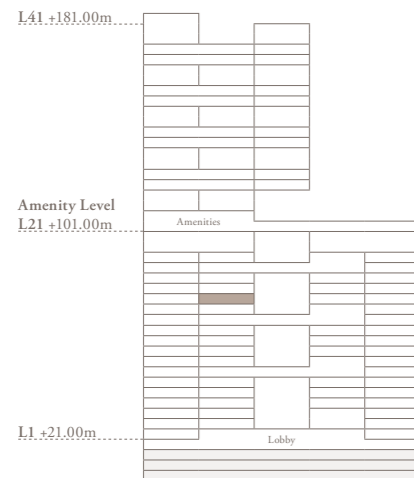

VELA VIENTO

Dorchester Collection
DUBAI

3 Bedroom - 1403

3 bedroom | 5 bathroom | 3 parking spaces

Internal area	3,175 sq.ft.
Terrace area	2,336 sq.ft.
Total area	5,511 sq.ft.

The images, artist representations, amenities and interior decorations, finishes, appliances and furnishings contained in this brochure are provided for illustrative purposes only. Nothing in this brochure and/or any accompanying document and/or communication from OMNIYAT (whether verbal or in writing) constitutes a promise, representation and/ or warranty in any form whatsoever. OMNIYAT reserves the right to substitute at any time without notice all or parts of the materials, appliances, equipment, fixtures and other construction and design details specified herein with similar materials, appliances, equipment and/or fixtures of equal or better quality, determined at the sole discretion of OMNIYAT. All square footages and dimensions are approximate only and may be subject to change at any time without notice.