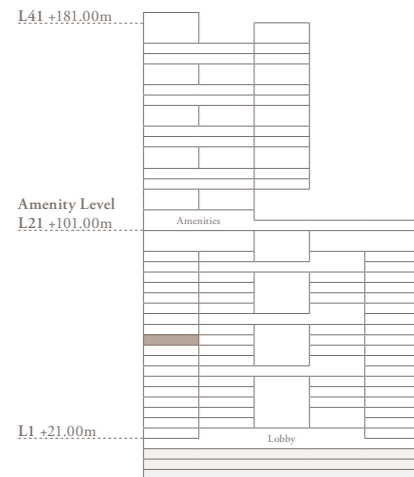

VELA VIENTO

Dorchester Collection
DUBAI

2 Bedroom + Study - 1004

2 bedroom | 4 bathroom | 2 parking spaces

Internal area	3,003 sq.ft.
Terrace area	1,087 sq.ft.
Total area	4,090 sq.ft.

The images, artist representations, amenities and interior decorations, finishes, appliances and furnishings contained in this brochure are provided for illustrative purposes only. Nothing in this brochure and/or any accompanying document and/or communication from OMNIYAT (whether verbal or in writing) constitutes a promise, representation and/ or warranty in any form whatsoever. OMNIYAT reserves the right to substitute at any time without notice all or parts of the materials, appliances, equipment, fixtures and other construction and design details specified herein with similar materials, appliances, equipment and/or fixtures of equal or better quality, determined at the sole discretion of OMNIYAT. All square footages and dimensions are approximate only and may be subject to change at any time without notice.