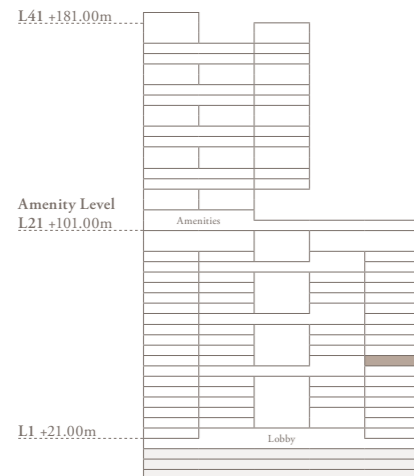

VELA VIENTO

)(*Dorchester Collection*
DUBAI

3 Bedroom - 801

3 bedroom | 5 bathroom | 3 parking spaces

Internal area	3,272 sq.ft.
Terrace area	829 sq.ft.
Total area	4,101 sq.ft.

The images, artist representations, amenities and interior decorations, finishes, appliances and furnishings contained in this brochure are provided for illustrative purposes only. Nothing in this brochure and/or any accompanying document and/or communication from OMNIYAT (whether verbal or in writing) constitutes a promise, representation and/ or warranty in any form whatsoever. OMNIYAT reserves the right to substitute at any time without notice all or parts of the materials, appliances, equipment, fixtures and other construction and design details specified herein with similar materials, appliances, equipment and/or fixtures of equal or better quality, determined at the sole discretion of OMNIYAT. All square footages and dimensions are approximate only and may be subject to change at any time without notice.