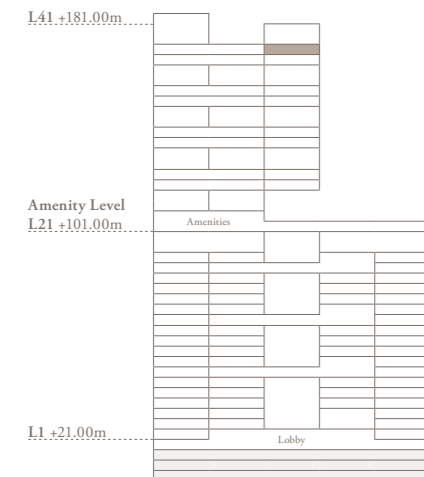

VELA VIENTO

Dorchester Collection
DUBAI

3 Bedroom - 3801

3 bedroom | 5 bathroom | 3 parking spaces

Internal area	3,315 sq.ft.
Terrace area	947 sq.ft.
Total area	4,263 sq.ft.

The images, artist representations, amenities and interior decorations, finishes, appliances and furnishings contained in this brochure are provided for illustrative purposes only. Nothing in this brochure and/or any accompanying document and/or communication from OMNIYAT (whether verbal or in writing) constitutes a promise, representation and/ or warranty in any form whatsoever. OMNIYAT reserves the right to substitute at any time without notice all or parts of the materials, appliances, equipment, fixtures and other construction and design details specified herein with similar materials, appliances, equipment and/or fixtures of equal or better quality, determined at the sole discretion of OMNIYAT. All square footages and dimensions are approximate only and may be subject to change at any time without notice.