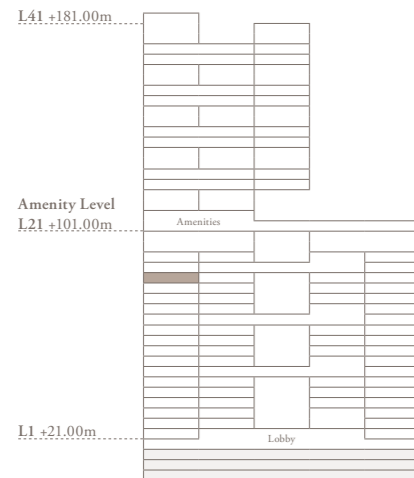

VELA VIENTO

Dorchester Collection
DUBAI

2 Bedroom + Study - 1604

2 bedroom | 4 bathroom | 2 parking spaces

Internal area	3,003 sq.ft.
Terrace area	1,087 sq.ft.
Total area	4,090 sq.ft.

The images, artist representations, amenities and interior decorations, finishes, appliances and furnishings contained in this brochure are provided for illustrative purposes only. Nothing in this brochure and/or any accompanying document and/or communication from OMNIYAT (whether verbal or in writing) constitutes a promise, representation and/ or warranty in any form whatsoever. OMNIYAT reserves the right to substitute at any time without notice all or parts of the materials, appliances, equipment, fixtures and other construction and design details specified herein with similar materials, appliances, equipment and/or fixtures of equal or better quality, determined at the sole discretion of OMNIYAT. All square footages and dimensions are approximate only and may be subject to change at any time without notice.