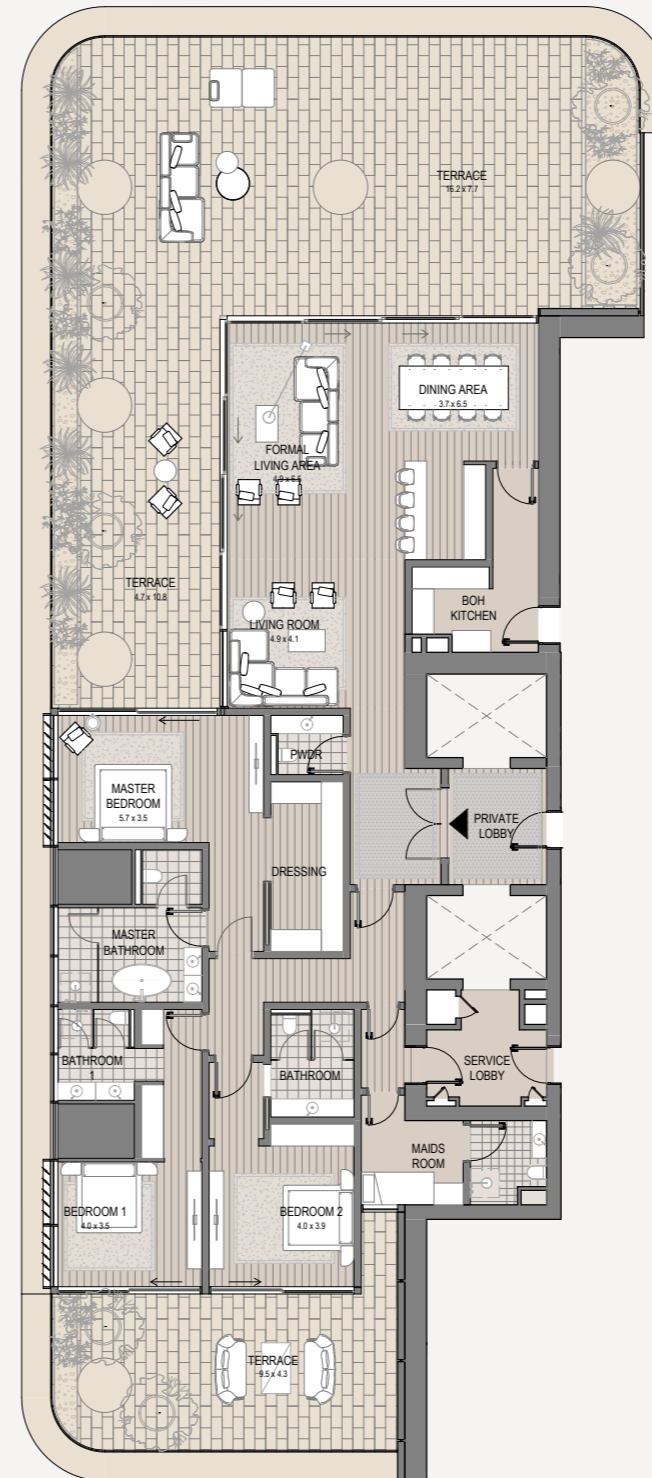

VELA VIENTO

Dorchester Collection
DUBAI

3 Bedroom - 503

3 bedroom | 5 bathroom | 3 parking spaces

Internal area	3,175 sq.ft.
Terrace area	2,336 sq.ft.
Total area	5,511 sq.ft.

The images, artist representations, amenities and interior decorations, finishes, appliances and furnishings contained in this brochure are provided for illustrative purposes only. Nothing in this brochure and/or any accompanying document and/or communication from OMNIYAT (whether verbal or in writing) constitutes a promise, representation and/ or warranty in any form whatsoever. OMNIYAT reserves the right to substitute at any time without notice all or parts of the materials, appliances, equipment, fixtures and other construction and design details specified herein with similar materials, appliances, equipment and/or fixtures of equal or better quality, determined at the sole discretion of OMNIYAT. All square footages and dimensions are approximate only and may be subject to change at any time without notice.