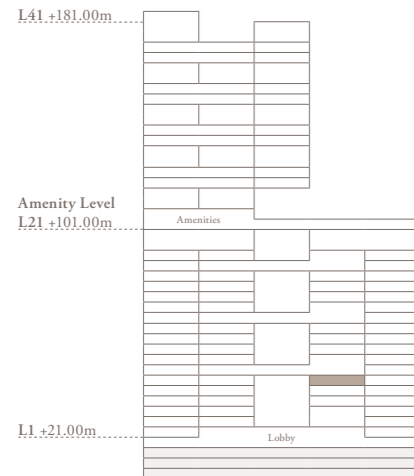

VELA VIENTO

Dorchester Collection
DUBAI

2 Bedroom - 602

2 bedroom | 3 bathroom | 2 parking spaces

Internal area	2,012 sq.ft.
Terrace area	840 sq.ft.
Total area	2,852 sq.ft.

The images, artist representations, amenities and interior decorations, finishes, appliances and furnishings contained in this brochure are provided for illustrative purposes only. Nothing in this brochure and/or any accompanying document and/or communication from OMNIYAT (whether verbal or in writing) constitutes a promise, representation and/ or warranty in any form whatsoever. OMNIYAT reserves the right to substitute at any time without notice all or parts of the materials, appliances, equipment, fixtures and other construction and design details specified herein with similar materials, appliances, equipment and/or fixtures of equal or better quality, determined at the sole discretion of OMNIYAT. All square footages and dimensions are approximate only and may be subject to change at any time without notice.