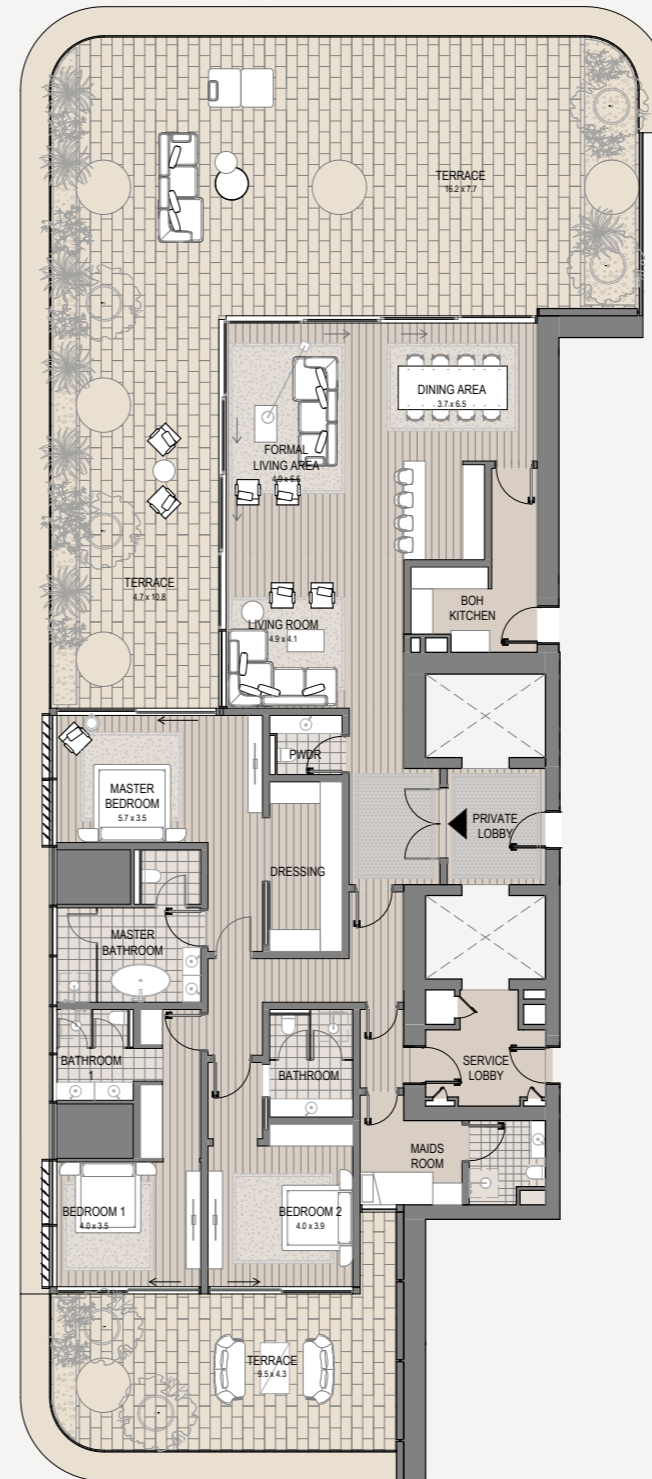

VELA VIENTO

Dorchester Collection
DUBAI

3 Bedroom - 1503

3 bedroom | 5 bathroom | 3 parking spaces

Internal area	3,175 sq.ft.
Terrace area	2,336 sq.ft.
Total area	5,511 sq.ft.

The images, artist representations, amenities and interior decorations, finishes, appliances and furnishings contained in this brochure are provided for illustrative purposes only. Nothing in this brochure and/or any accompanying document and/or communication from OMNIYAT (whether verbal or in writing) constitutes a promise, representation and/ or warranty in any form whatsoever. OMNIYAT reserves the right to substitute at any time without notice all or parts of the materials, appliances, equipment, fixtures and other construction and design details specified herein with similar materials, appliances, equipment and/or fixtures of equal or better quality, determined at the sole discretion of OMNIYAT. All square footages and dimensions are approximate only and may be subject to change at any time without notice.