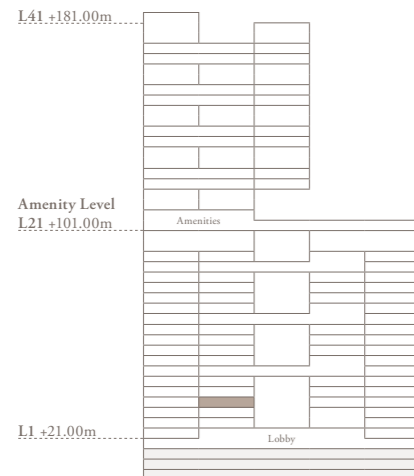

VELA VIENTO

Dorchester Collection
DUBAI

3 Bedroom - 403

3 bedroom | 5 bathroom | 3 parking spaces

Internal area	3,175 sq.ft.
Terrace area	2,336 sq.ft.
Total area	5,511 sq.ft.

The images, artist representations, amenities and interior decorations, finishes, appliances and furnishings contained in this brochure are provided for illustrative purposes only. Nothing in this brochure and/or any accompanying document and/or communication from OMNIYAT (whether verbal or in writing) constitutes a promise, representation and/ or warranty in any form whatsoever. OMNIYAT reserves the right to substitute at any time without notice all or parts of the materials, appliances, equipment, fixtures and other construction and design details specified herein with similar materials, appliances, equipment and/or fixtures of equal or better quality, determined at the sole discretion of OMNIYAT. All square footages and dimensions are approximate only and may be subject to change at any time without notice.