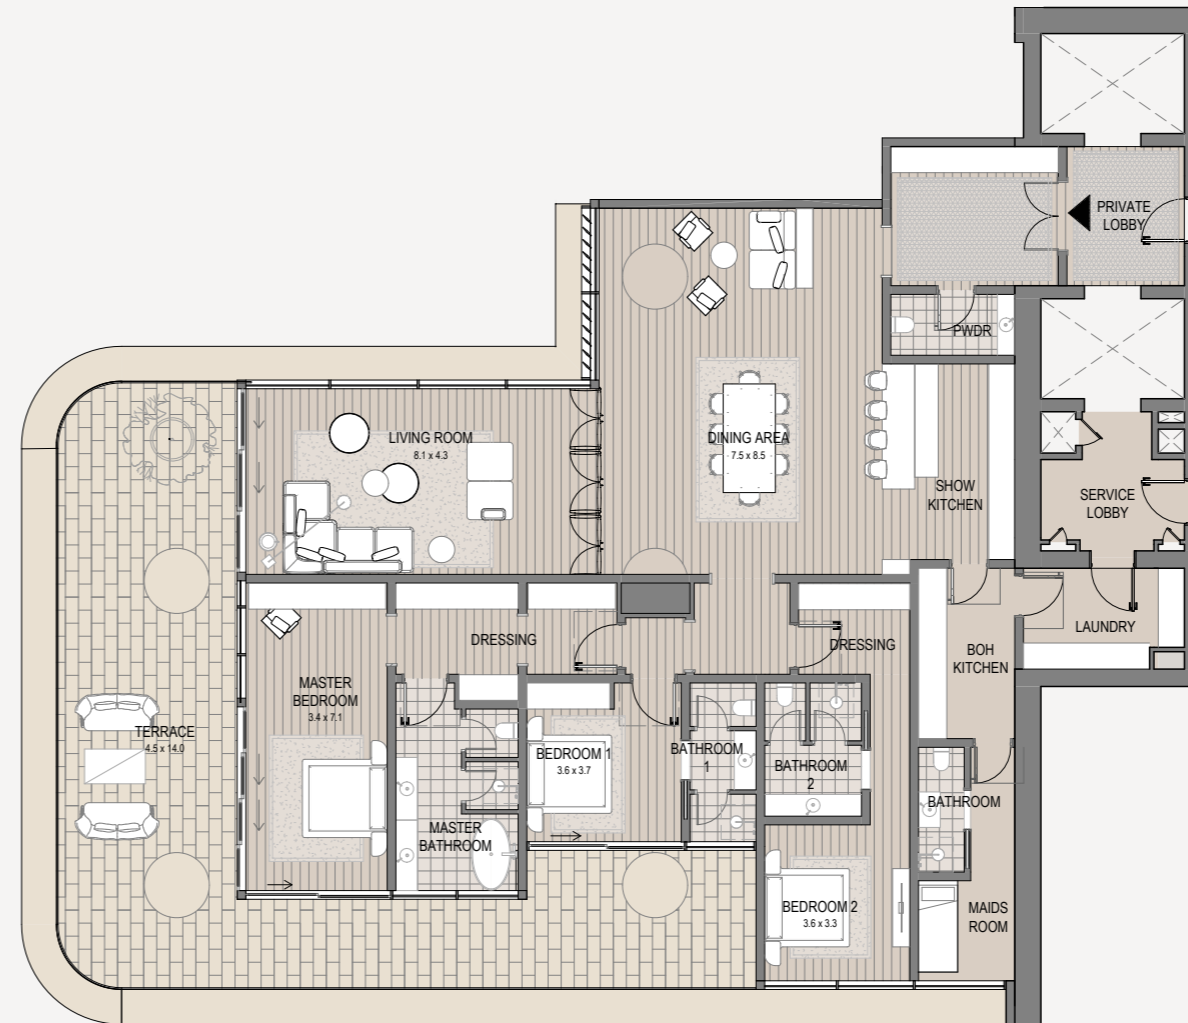

VELA VIENTO

Dorchester Collection
DUBAI

3 Bedroom - 3801

3 bedroom | 5 bathroom | 3 parking spaces

Internal area	3,315 sq.ft.
Terrace area	947 sq.ft.
Total area	4,263 sq.ft.

The images, artist representations, amenities and interior decorations, finishes, appliances and furnishings contained in this brochure are provided for illustrative purposes only. Nothing in this brochure and/or any accompanying document and/or communication from OMNIYAT (whether verbal or in writing) constitutes a promise, representation and/ or warranty in any form whatsoever. OMNIYAT reserves the right to substitute at any time without notice all or parts of the materials, appliances, equipment, fixtures and other construction and design details specified herein with similar materials, appliances, equipment and/or fixtures of equal or better quality, determined at the sole discretion of OMNIYAT. All square footages and dimensions are approximate only and may be subject to change at any time without notice.