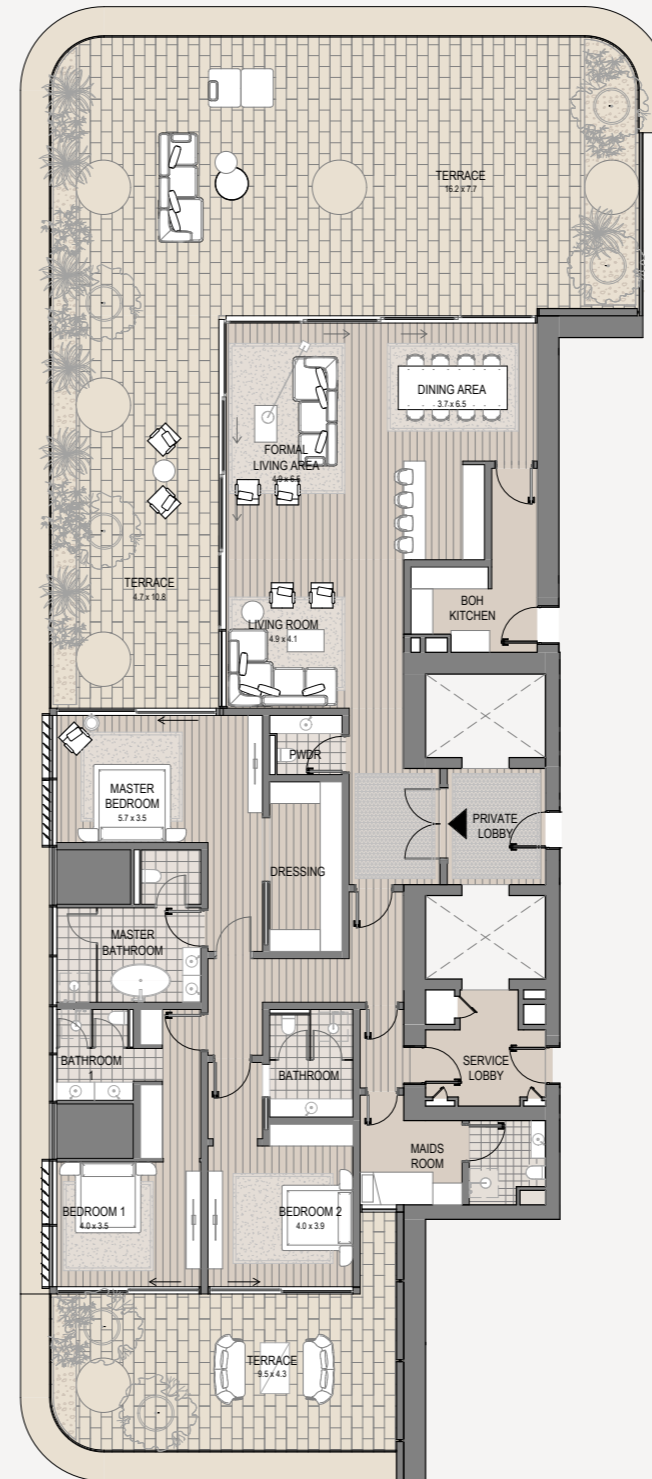

VELA VIENTO

Dorchester Collection
DUBAI

3 Bedroom - 1403

3 bedroom | 5 bathroom | 3 parking spaces

Internal area	3,175 sq.ft.
Terrace area	2,336 sq.ft.
Total area	5,511 sq.ft.

The images, artist representations, amenities and interior decorations, finishes, appliances and furnishings contained in this brochure are provided for illustrative purposes only. Nothing in this brochure and/or any accompanying document and/or communication from OMNIYAT (whether verbal or in writing) constitutes a promise, representation and/ or warranty in any form whatsoever. OMNIYAT reserves the right to substitute at any time without notice all or parts of the materials, appliances, equipment, fixtures and other construction and design details specified herein with similar materials, appliances, equipment and/or fixtures of equal or better quality, determined at the sole discretion of OMNIYAT. All square footages and dimensions are approximate only and may be subject to change at any time without notice.