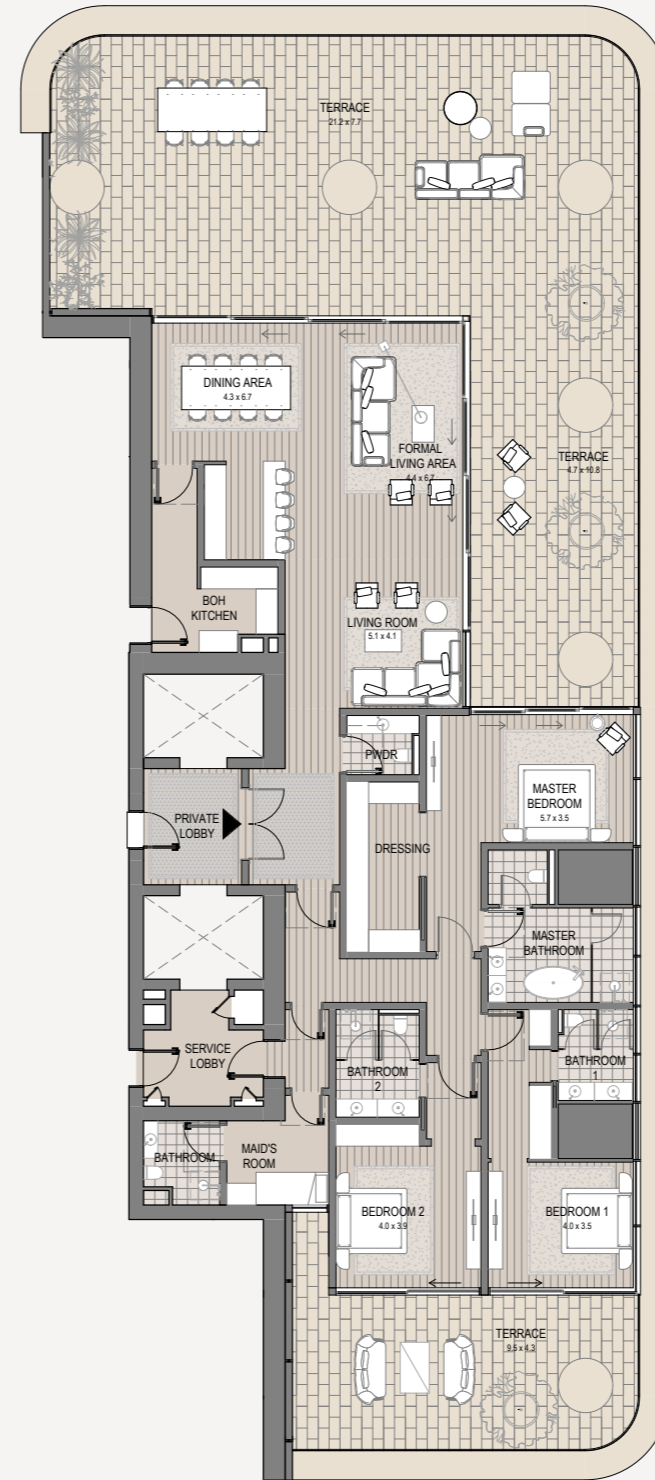

Internal area	3,272 sq.ft.
Terrace area	829 sq.ft.
Total area	4,101 sq.ft.

The images, artist representations, amenities and interior decorations, finishes, appliances and furnishings contained in this brochure are provided for illustrative purposes only. Nothing in this brochure and/or any accompanying document and/or communication from OMNIYAT (whether verbal or in writing) constitutes a promise, representation and/ or warranty in any form whatsoever. OMNIYAT reserves the right to substitute at any time without notice all or parts of the materials, appliances, equipment, fixtures and other construction and design details specified herein with similar materials, appliances, equipment and/or fixtures of equal or better quality, determined at the sole discretion of OMNIYAT. All square footages and dimensions are approximate only and may be subject to change at any time without notice.

VELA VIENTO

Dorchester Collection
DUBAI

3 Bedroom - 303

3 bedroom | 5 bathroom | 3 parking spaces

Internal area	3,175 sq.ft.
Terrace area	2,336 sq.ft.
Total area	5,511 sq.ft.

The images, artist representations, amenities and interior decorations, finishes, appliances and furnishings contained in this brochure are provided for illustrative purposes only. Nothing in this brochure and/or any accompanying document and/or communication from OMNIYAT (whether verbal or in writing) constitutes a promise, representation and/ or warranty in any form whatsoever. OMNIYAT reserves the right to substitute at any time without notice all or parts of the materials, appliances, equipment, fixtures and other construction and design details specified herein with similar materials, appliances, equipment and/or fixtures of equal or better quality, determined at the sole discretion of OMNIYAT. All square footages and dimensions are approximate only and may be subject to change at any time without notice.