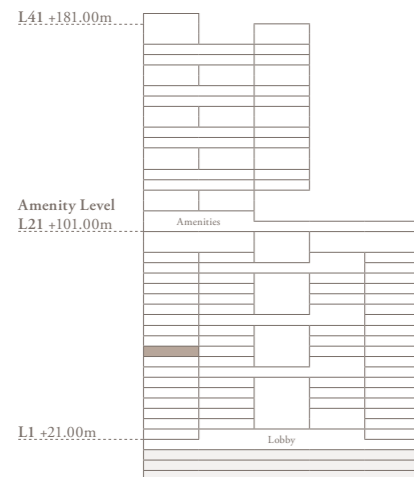

VELA VIENTO

Dorchester Collection
DUBAI

3 Bedroom - 904

3 bedroom | 5 bathroom | 3 parking spaces

Internal area	3,175 sq.ft.
Terrace area	2,336 sq.ft.
Total area	5,511 sq.ft.

The images, artist representations, amenities and interior decorations, finishes, appliances and furnishings contained in this brochure are provided for illustrative purposes only. Nothing in this brochure and/or any accompanying document and/or communication from OMNIYAT (whether verbal or in writing) constitutes a promise, representation and/ or warranty in any form whatsoever. OMNIYAT reserves the right to substitute at any time without notice all or parts of the materials, appliances, equipment, fixtures and other construction and design details specified herein with similar materials, appliances, equipment and/or fixtures of equal or better quality, determined at the sole discretion of OMNIYAT. All square footages and dimensions are approximate only and may be subject to change at any time without notice.