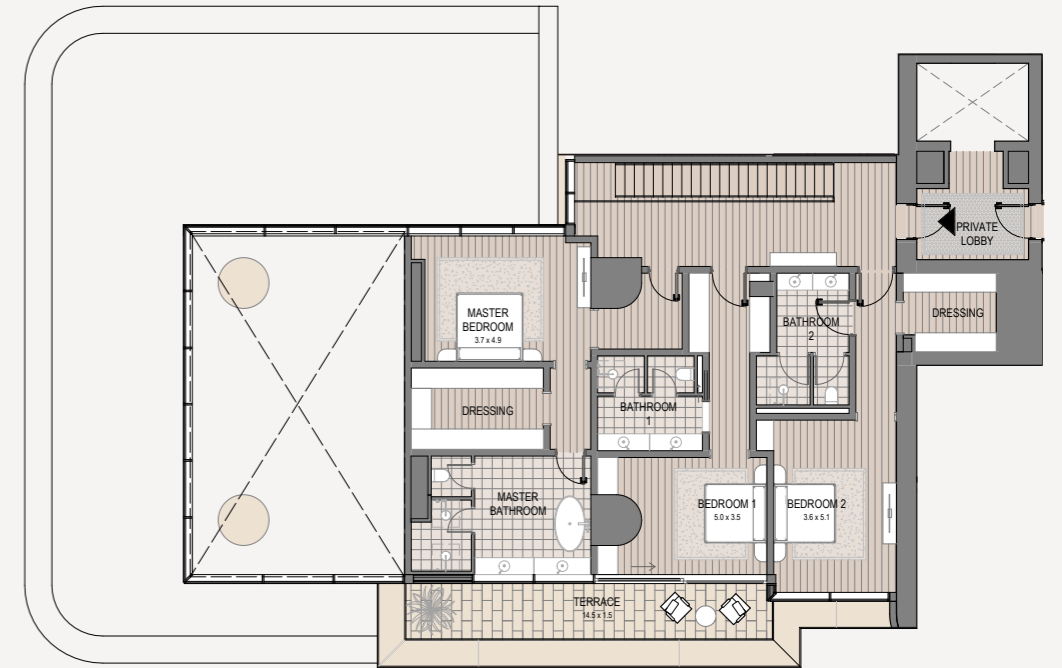

VELA VIENTO

Dorchester Collection
DUBAI

4 Bedroom - 3501

4 bedroom | 5 bathroom | 4 parking spaces

Internal area	5,047 sq.ft.
Terrace area	1,807 sq.ft.
Total area	6,854 sq.ft.

First Level - Living Area

Second Level - Family Area