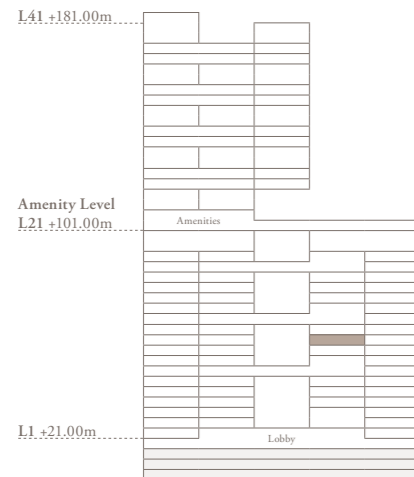

VELA VIENTO

)(*Dorchester Collection*
DUBAI

2 Bedroom - 1002

2 bedroom | 3 bathroom | 2 parking spaces

Internal area	2,012 sq.ft.
Terrace area	840 sq.ft.
Total area	2,852 sq.ft.

The images, artist representations, amenities and interior decorations, finishes, appliances and furnishings contained in this brochure are provided for illustrative purposes only. Nothing in this brochure and/or any accompanying document and/or communication from OMNIYAT (whether verbal or in writing) constitutes a promise, representation and/ or warranty in any form whatsoever. OMNIYAT reserves the right to substitute at any time without notice all or parts of the materials, appliances, equipment, fixtures and other construction and design details specified herein with similar materials, appliances, equipment and/or fixtures of equal or better quality, determined at the sole discretion of OMNIYAT. All square footages and dimensions are approximate only and may be subject to change at any time without notice.