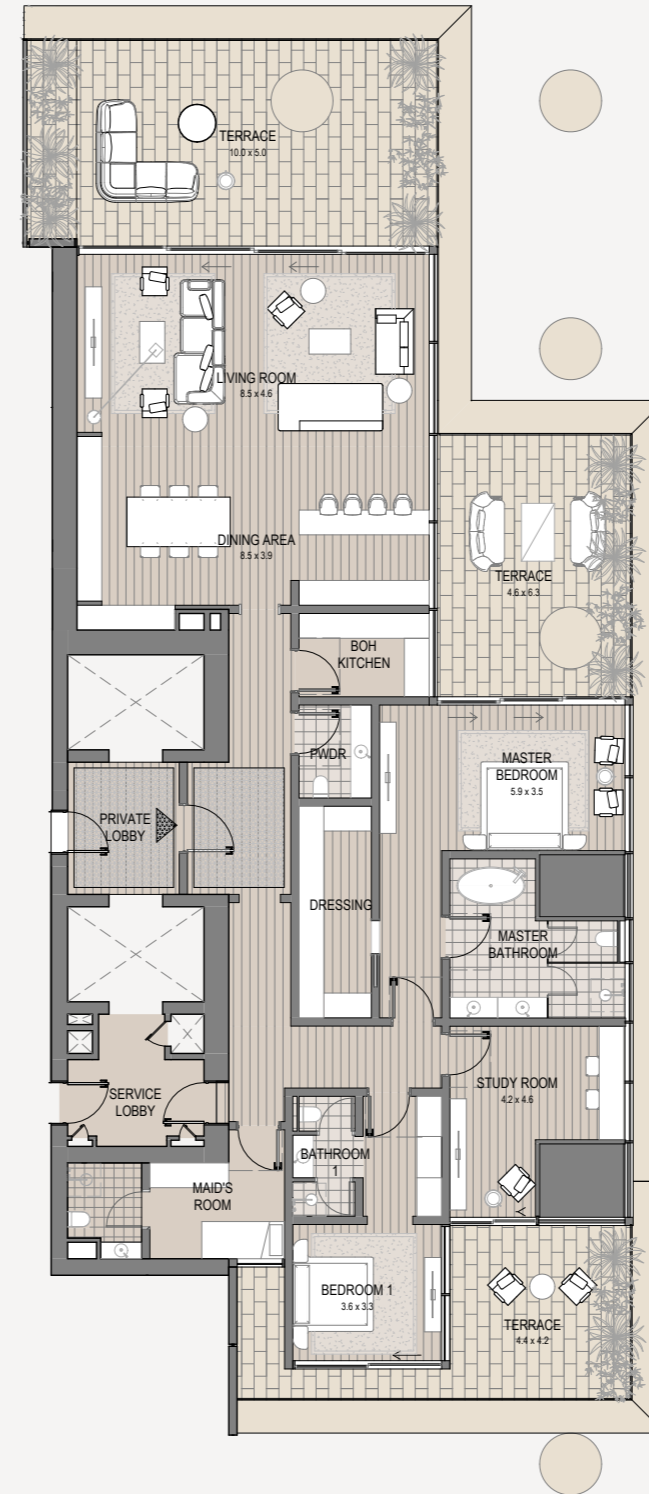

VELA VIENTO

Dorchester Collection
DUBAI

2 Bedroom + Study - 1004

2 bedroom | 4 bathroom | 2 parking spaces

Internal area	3,003 sq.ft.
Terrace area	1,087 sq.ft.
Total area	4,090 sq.ft.

The images, artist representations, amenities and interior decorations, finishes, appliances and furnishings contained in this brochure are provided for illustrative purposes only. Nothing in this brochure and/or any accompanying document and/or communication from OMNIYAT (whether verbal or in writing) constitutes a promise, representation and/ or warranty in any form whatsoever. OMNIYAT reserves the right to substitute at any time without notice all or parts of the materials, appliances, equipment, fixtures and other construction and design details specified herein with similar materials, appliances, equipment and/or fixtures of equal or better quality, determined at the sole discretion of OMNIYAT. All square footages and dimensions are approximate only and may be subject to change at any time without notice.