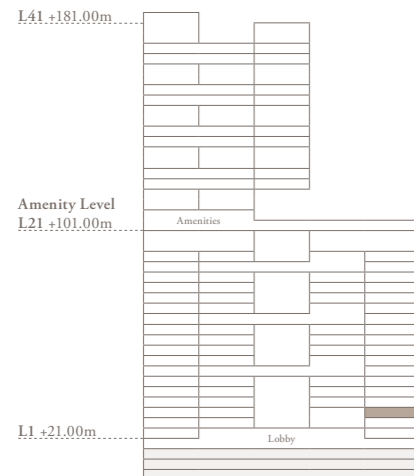

Internal area	3,272 sq.ft.
Terrace area	829 sq.ft.
Total area	4,101 sq.ft.

The images, artist representations, amenities and interior decorations, finishes, appliances and furnishings contained in this brochure are provided for illustrative purposes only. Nothing in this brochure and/or any accompanying document and/or communication from OMNIYAT (whether verbal or in writing) constitutes a promise, representation and/ or warranty in any form whatsoever. OMNIYAT reserves the right to substitute at any time without notice all or parts of the materials, appliances, equipment, fixtures and other construction and design details specified herein with similar materials, appliances, equipment and/or fixtures of equal or better quality, determined at the sole discretion of OMNIYAT. All square footages and dimensions are approximate only and may be subject to change at any time without notice.

VELA VIENTO

Dorchester Collection
DUBAI

3 Bedroom - 303

3 bedroom | 5 bathroom | 3 parking spaces

Internal area	3,175 sq.ft.
Terrace area	2,336 sq.ft.
Total area	5,511 sq.ft.

The images, artist representations, amenities and interior decorations, finishes, appliances and furnishings contained in this brochure are provided for illustrative purposes only. Nothing in this brochure and/or any accompanying document and/or communication from OMNIYAT (whether verbal or in writing) constitutes a promise, representation and/ or warranty in any form whatsoever. OMNIYAT reserves the right to substitute at any time without notice all or parts of the materials, appliances, equipment, fixtures and other construction and design details specified herein with similar materials, appliances, equipment and/or fixtures of equal or better quality, determined at the sole discretion of OMNIYAT. All square footages and dimensions are approximate only and may be subject to change at any time without notice.