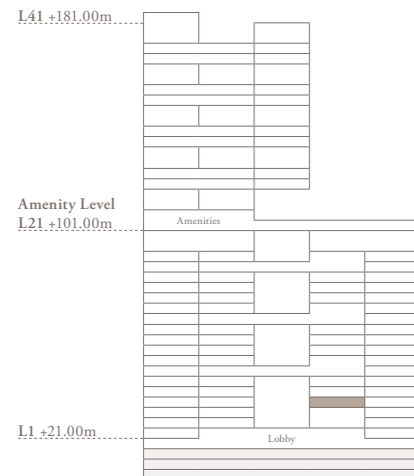

VELA VIENTO

Dorchester Collection
DUBAI

2 Bedroom - 402

2 bedroom | 3 bathroom | 2 parking spaces

Internal area	2,012 sq.ft.
Terrace area	840 sq.ft.
Total area	2,852 sq.ft.

The images, artist representations, amenities and interior decorations, finishes, appliances and furnishings contained in this brochure are provided for illustrative purposes only. Nothing in this brochure and/or any accompanying document and/or communication from OMNIYAT (whether verbal or in writing) constitutes a promise, representation and/ or warranty in any form whatsoever. OMNIYAT reserves the right to substitute at any time without notice all or parts of the materials, appliances, equipment, fixtures and other construction and design details specified herein with similar materials, appliances, equipment and/or fixtures of equal or better quality, determined at the sole discretion of OMNIYAT. All square footages and dimensions are approximate only and may be subject to change at any time without notice.