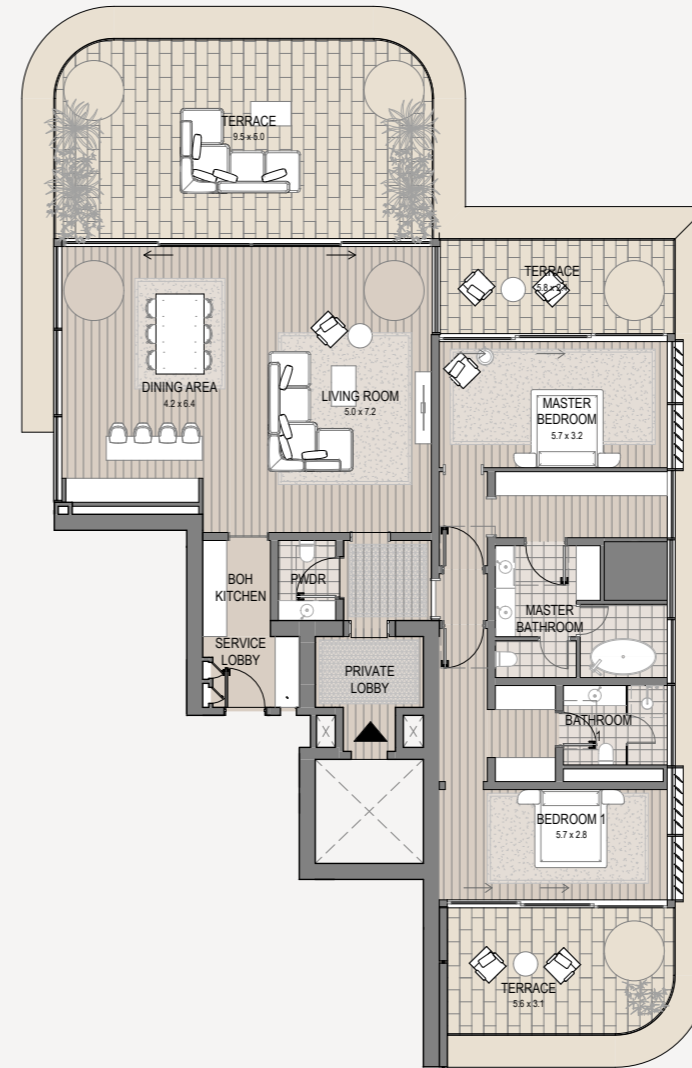

VELA VIENTO

Dorchester Collection
DUBAI

2 Bedroom - 902

2 bedroom | 3 bathroom | 2 parking spaces

Internal area	2,012 sq.ft.
Terrace area	840 sq.ft.
Total area	2,852 sq.ft.

The images, artist representations, amenities and interior decorations, finishes, appliances and furnishings contained in this brochure are provided for illustrative purposes only. Nothing in this brochure and/or any accompanying document and/or communication from OMNIYAT (whether verbal or in writing) constitutes a promise, representation and/ or warranty in any form whatsoever. OMNIYAT reserves the right to substitute at any time without notice all or parts of the materials, appliances, equipment, fixtures and other construction and design details specified herein with similar materials, appliances, equipment and/or fixtures of equal or better quality, determined at the sole discretion of OMNIYAT. All square footages and dimensions are approximate only and may be subject to change at any time without notice.