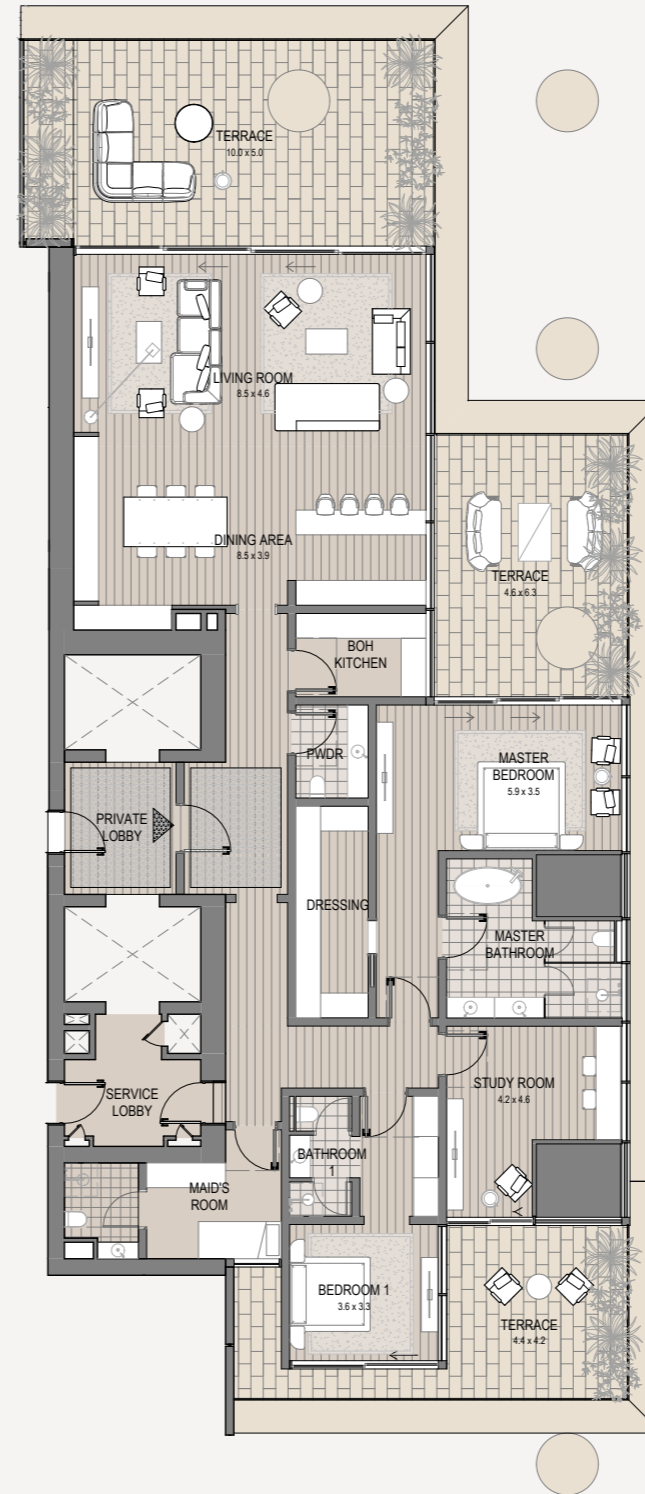

VELA VIENTO

Dorchester Collection
DUBAI

2 Bedroom + Study - 504

2 bedroom | 4 bathroom | 2 parking spaces

Internal area	3,003 sq.ft.
Terrace area	1,087 sq.ft.
Total area	4,090 sq.ft.

The images, artist representations, amenities and interior decorations, finishes, appliances and furnishings contained in this brochure are provided for illustrative purposes only. Nothing in this brochure and/or any accompanying document and/or communication from OMNIYAT (whether verbal or in writing) constitutes a promise, representation and/ or warranty in any form whatsoever. OMNIYAT reserves the right to substitute at any time without notice all or parts of the materials, appliances, equipment, fixtures and other construction and design details specified herein with similar materials, appliances, equipment and/or fixtures of equal or better quality, determined at the sole discretion of OMNIYAT. All square footages and dimensions are approximate only and may be subject to change at any time without notice.