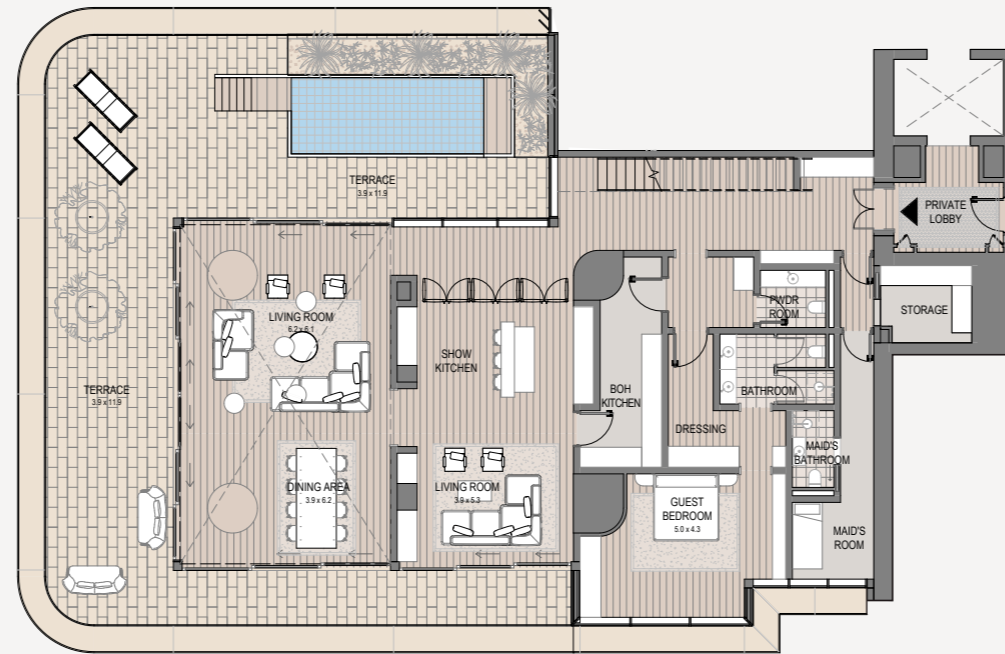

VELA VIENTO

Dorchester Collection
DUBAI

4 Bedroom - 3501

4 bedroom | 5 bathroom | 4 parking spaces

Internal area	5,047 sq.ft.
Terrace area	1,807 sq.ft.
Total area	6,854 sq.ft.

First Level - Living Area