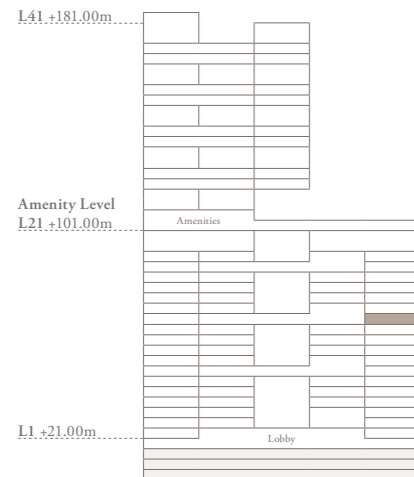

VELA VIENTO

)(*Dorchester Collection*
DUBAI

3 Bedroom - 1201

3 bedroom | 5 bathroom | 3 parking spaces

Internal area	3,272 sq.ft.
Terrace area	829 sq.ft.
Total area	4,101 sq.ft.

The images, artist representations, amenities and interior decorations, finishes, appliances and furnishings contained in this brochure are provided for illustrative purposes only. Nothing in this brochure and/or any accompanying document and/or communication from OMNIYAT (whether verbal or in writing) constitutes a promise, representation and/ or warranty in any form whatsoever. OMNIYAT reserves the right to substitute at any time without notice all or parts of the materials, appliances, equipment, fixtures and other construction and design details specified herein with similar materials, appliances, equipment and/or fixtures of equal or better quality, determined at the sole discretion of OMNIYAT. All square footages and dimensions are approximate only and may be subject to change at any time without notice.