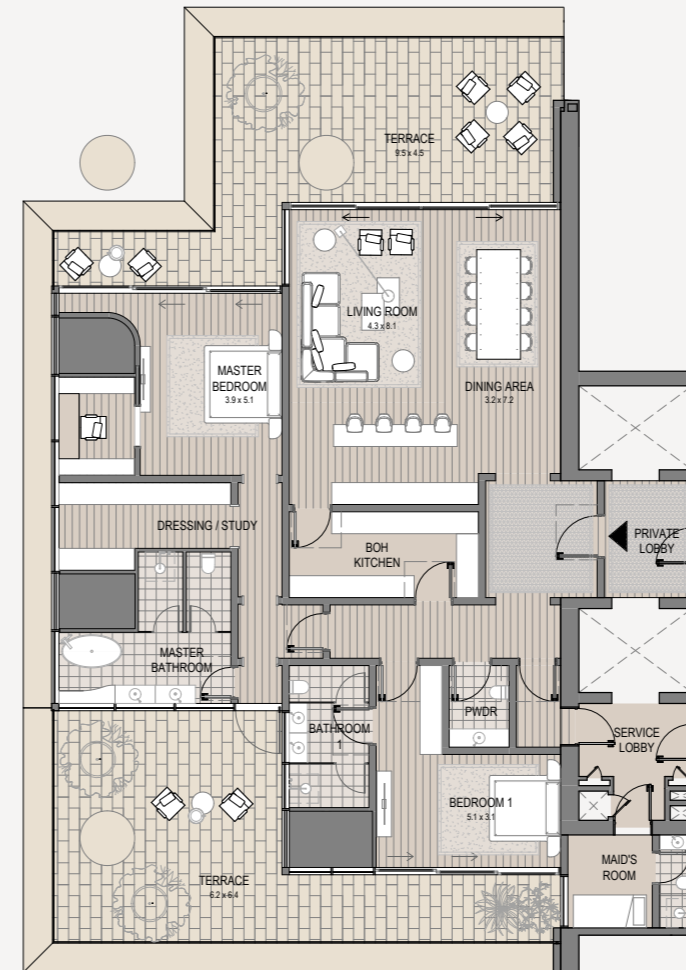

VELA VIENTO

)(*Dorchester Collection*
DUBAI

2 Bedroom + Study - 401

2 bedroom | 4 bathroom | 2 parking spaces

Internal area	2,788 sq.ft.
Terrace area	1,184 sq.ft.
Total area	3,972 sq.ft.

The images, artist representations, amenities and interior decorations, finishes, appliances and furnishings contained in this brochure are provided for illustrative purposes only. Nothing in this brochure and/or any accompanying document and/or communication from OMNIYAT (whether verbal or in writing) constitutes a promise, representation and/ or warranty in any form whatsoever. OMNIYAT reserves the right to substitute at any time without notice all or parts of the materials, appliances, equipment, fixtures and other construction and design details specified herein with similar materials, appliances, equipment and/or fixtures of equal or better quality, determined at the sole discretion of OMNIYAT. All square footages and dimensions are approximate only and may be subject to change at any time without notice.