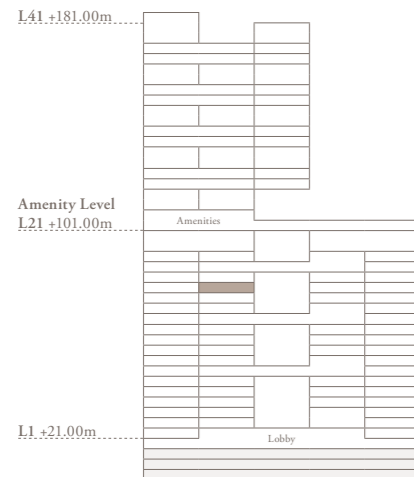

VELA VIENTO

Dorchester Collection
DUBAI

3 Bedroom - 1503

3 bedroom | 5 bathroom | 3 parking spaces

Internal area	3,175 sq.ft.
Terrace area	2,336 sq.ft.
Total area	5,511 sq.ft.

The images, artist representations, amenities and interior decorations, finishes, appliances and furnishings contained in this brochure are provided for illustrative purposes only. Nothing in this brochure and/or any accompanying document and/or communication from OMNIYAT (whether verbal or in writing) constitutes a promise, representation and/ or warranty in any form whatsoever. OMNIYAT reserves the right to substitute at any time without notice all or parts of the materials, appliances, equipment, fixtures and other construction and design details specified herein with similar materials, appliances, equipment and/or fixtures of equal or better quality, determined at the sole discretion of OMNIYAT. All square footages and dimensions are approximate only and may be subject to change at any time without notice.