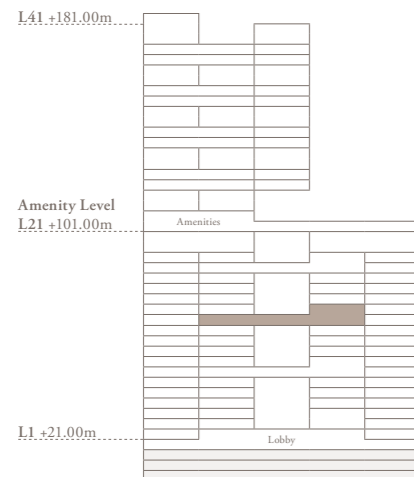

VELA VIENTO

Dorchester Collection
DUBAI

4 Bedroom Duplex - 1202

4 bedroom | 6 bathroom | 4 parking spaces

Internal area	6,318 sq.ft.
Terrace area	3,714 sq.ft.
Total area	10,032 sq.ft.