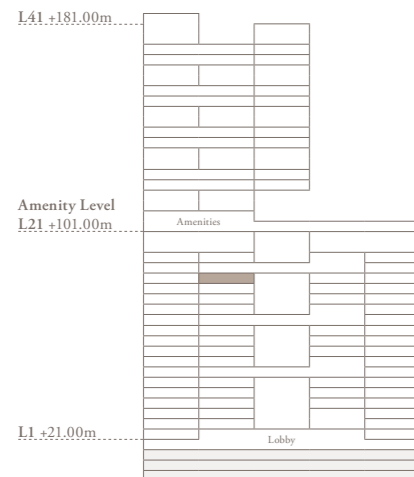

VELA VIENTO

Dorchester Collection
DUBAI

3 Bedroom - 1603

3 bedroom | 5 bathroom | 3 parking spaces

Internal area	3,175 sq.ft.
Terrace area	2,336 sq.ft.
Total area	5,511 sq.ft.

The images, artist representations, amenities and interior decorations, finishes, appliances and furnishings contained in this brochure are provided for illustrative purposes only. Nothing in this brochure and/or any accompanying document and/or communication from OMNIYAT (whether verbal or in writing) constitutes a promise, representation and/ or warranty in any form whatsoever. OMNIYAT reserves the right to substitute at any time without notice all or parts of the materials, appliances, equipment, fixtures and other construction and design details specified herein with similar materials, appliances, equipment and/or fixtures of equal or better quality, determined at the sole discretion of OMNIYAT. All square footages and dimensions are approximate only and may be subject to change at any time without notice.