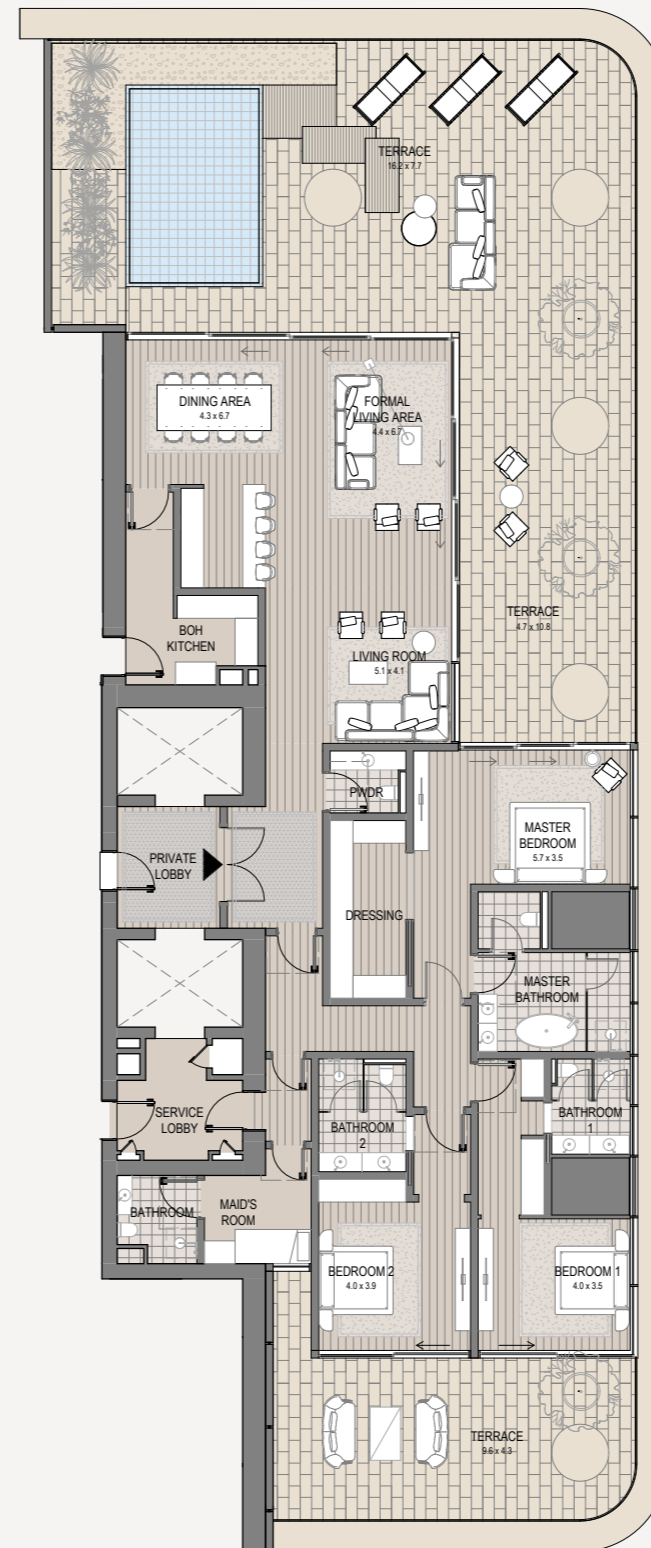

VELA VIENTO

Dorchester Collection
DUBAI

3 Bedroom - 404

3 bedroom | 5 bathroom | 3 parking spaces

Internal area	3,175 sq.ft.
Terrace area	2,336 sq.ft.
Total area	5,511 sq.ft.

The images, artist representations, amenities and interior decorations, finishes, appliances and furnishings contained in this brochure are provided for illustrative purposes only. Nothing in this brochure and/or any accompanying document and/or communication from OMNIYAT (whether verbal or in writing) constitutes a promise, representation and/ or warranty in any form whatsoever. OMNIYAT reserves the right to substitute at any time without notice all or parts of the materials, appliances, equipment, fixtures and other construction and design details specified herein with similar materials, appliances, equipment and/or fixtures of equal or better quality, determined at the sole discretion of OMNIYAT. All square footages and dimensions are approximate only and may be subject to change at any time without notice.