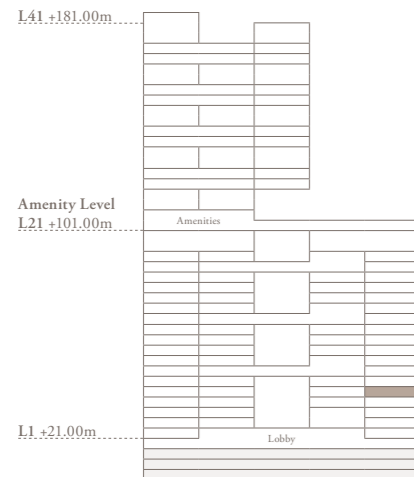

VELA VIENTO

Dorchester Collection
DUBAI

2 Bedroom + Study - 501

2 bedroom | 4 bathroom | 2 parking spaces

Internal area	2,788 sq.ft.
Terrace area	1,184 sq.ft.
Total area	3,972 sq.ft.

The images, artist representations, amenities and interior decorations, finishes, appliances and furnishings contained in this brochure are provided for illustrative purposes only. Nothing in this brochure and/or any accompanying document and/or communication from OMNIYAT (whether verbal or in writing) constitutes a promise, representation and/ or warranty in any form whatsoever. OMNIYAT reserves the right to substitute at any time without notice all or parts of the materials, appliances, equipment, fixtures and other construction and design details specified herein with similar materials, appliances, equipment and/or fixtures of equal or better quality, determined at the sole discretion of OMNIYAT. All square footages and dimensions are approximate only and may be subject to change at any time without notice.