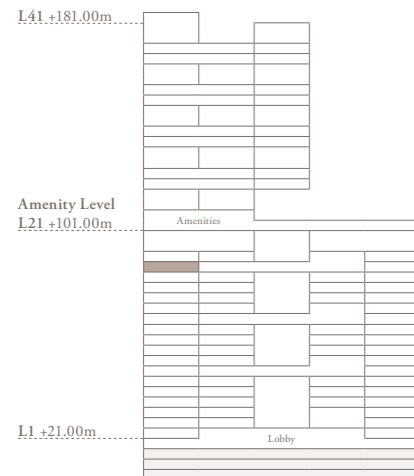

VELA VIENTO

Dorchester Collection
DUBAI

3 Bedroom - 1703

3 bedroom | 5 bathroom | 3 parking spaces

Internal area	3,175 sq.ft.
Terrace area	2,336 sq.ft.
Total area	5,511 sq.ft.

The images, artist representations, amenities and interior decorations, finishes, appliances and furnishings contained in this brochure are provided for illustrative purposes only. Nothing in this brochure and/or any accompanying document and/or communication from OMNIYAT (whether verbal or in writing) constitutes a promise, representation and/ or warranty in any form whatsoever. OMNIYAT reserves the right to substitute at any time without notice all or parts of the materials, appliances, equipment, fixtures and other construction and design details specified herein with similar materials, appliances, equipment and/or fixtures of equal or better quality, determined at the sole discretion of OMNIYAT. All square footages and dimensions are approximate only and may be subject to change at any time without notice.