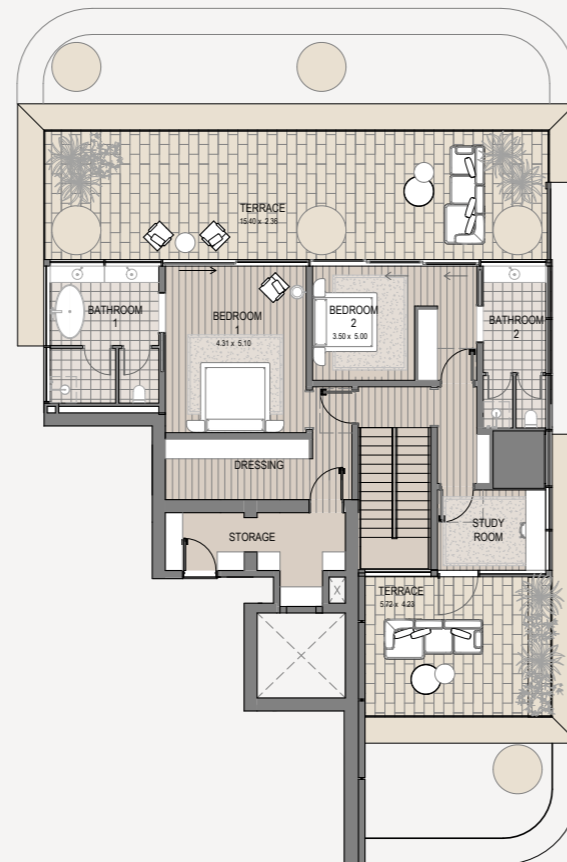

VELA VIENTO

Dorchester Collection
DUBAI

4 Bedroom Duplex - 702

4 bedroom | 6 bathroom | 4 parking spaces

Internal area	6,318 sq.ft.
Terrace area	3,714 sq.ft.
Total area	10,032 sq.ft.

Upper Level
Bedrooms

Lower Level
Living & Family