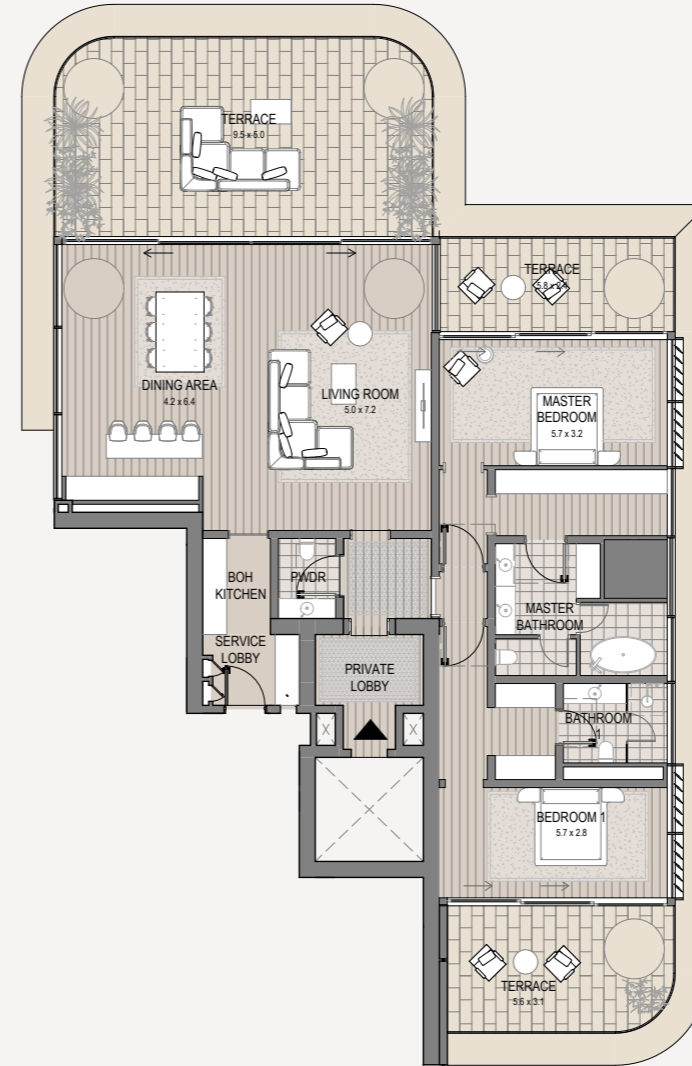

VELA VIENTO

Dorchester Collection
DUBAI

2 Bedroom - 602

2 bedroom | 3 bathroom | 2 parking spaces

Internal area	2,012 sq.ft.
Terrace area	840 sq.ft.
Total area	2,852 sq.ft.

The images, artist representations, amenities and interior decorations, finishes, appliances and furnishings contained in this brochure are provided for illustrative purposes only. Nothing in this brochure and/or any accompanying document and/or communication from OMNIYAT (whether verbal or in writing) constitutes a promise, representation and/ or warranty in any form whatsoever. OMNIYAT reserves the right to substitute at any time without notice all or parts of the materials, appliances, equipment, fixtures and other construction and design details specified herein with similar materials, appliances, equipment and/or fixtures of equal or better quality, determined at the sole discretion of OMNIYAT. All square footages and dimensions are approximate only and may be subject to change at any time without notice.