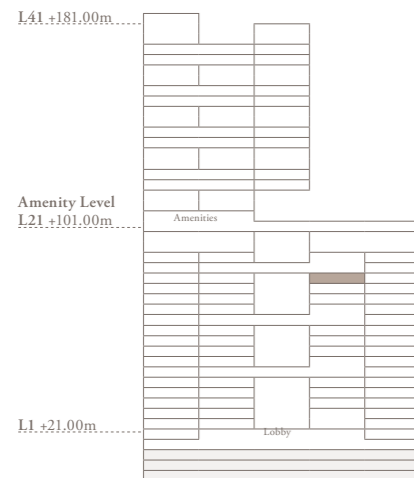

VELA VIENTO

Dorchester Collection
DUBAI

2 Bedroom - 1602

2 bedroom | 3 bathroom | 2 parking spaces

Internal area	2,012 sq.ft.
Terrace area	840 sq.ft.
Total area	2,852 sq.ft.

The images, artist representations, amenities and interior decorations, finishes, appliances and furnishings contained in this brochure are provided for illustrative purposes only. Nothing in this brochure and/or any accompanying document and/or communication from OMNIYAT (whether verbal or in writing) constitutes a promise, representation and/ or warranty in any form whatsoever. OMNIYAT reserves the right to substitute at any time without notice all or parts of the materials, appliances, equipment, fixtures and other construction and design details specified herein with similar materials, appliances, equipment and/or fixtures of equal or better quality, determined at the sole discretion of OMNIYAT. All square footages and dimensions are approximate only and may be subject to change at any time without notice.