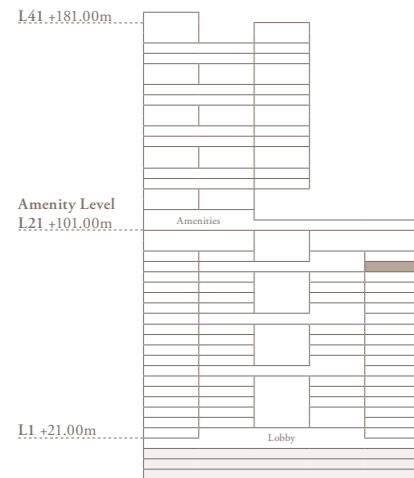

VELA VIENTO

)(*Dorchester Collection*
DUBAI

3 Bedroom - 1701

3 bedroom | 5 bathroom | 3 parking spaces

Internal area 3,272 sq.ft.
Terrace area 829 sq.ft.

Total area 4,101 sq.ft.

The images, artist representations, amenities and interior decorations, finishes, appliances and furnishings contained in this brochure are provided for illustrative purposes only. Nothing in this brochure and/or any accompanying document and/or communication from OMNIYAT (whether verbal or in writing) constitutes a promise, representation and/ or warranty in any form whatsoever. OMNIYAT reserves the right to substitute at any time without notice all or parts of the materials, appliances, equipment, fixtures and other construction and design details specified herein with similar materials, appliances, equipment and/or fixtures of equal or better quality, determined at the sole discretion of OMNIYAT. All square footages and dimensions are approximate only and may be subject to change at any time without notice.