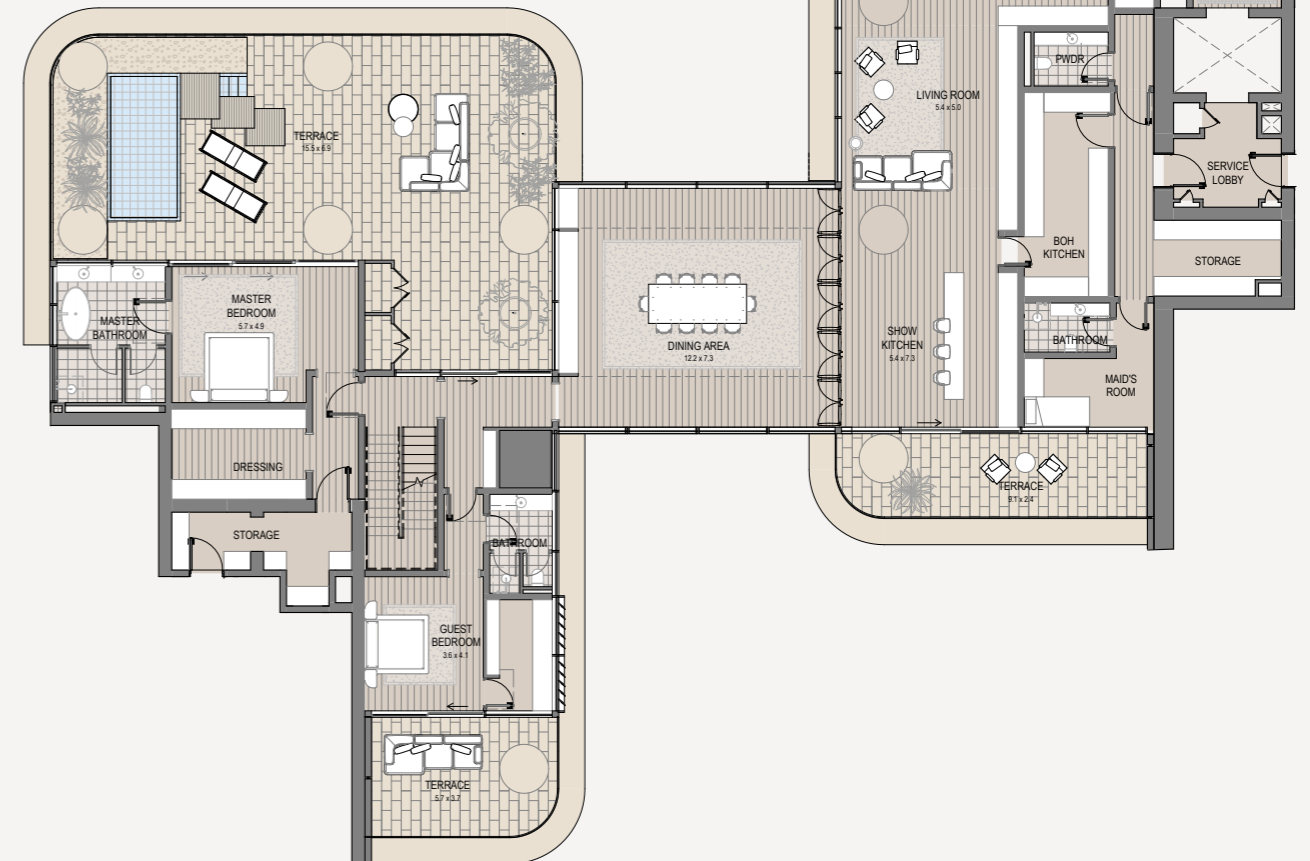

VELA VIENTO

Dorchester Collection
DUBAI

4 Bedroom Duplex - 702

4 bedroom | 6 bathroom | 4 parking spaces

Internal area	6,318 sq.ft.
Terrace area	3,714 sq.ft.
Total area	10,032 sq.ft.

Upper Level
Bedrooms

Lower Level
Living & Family