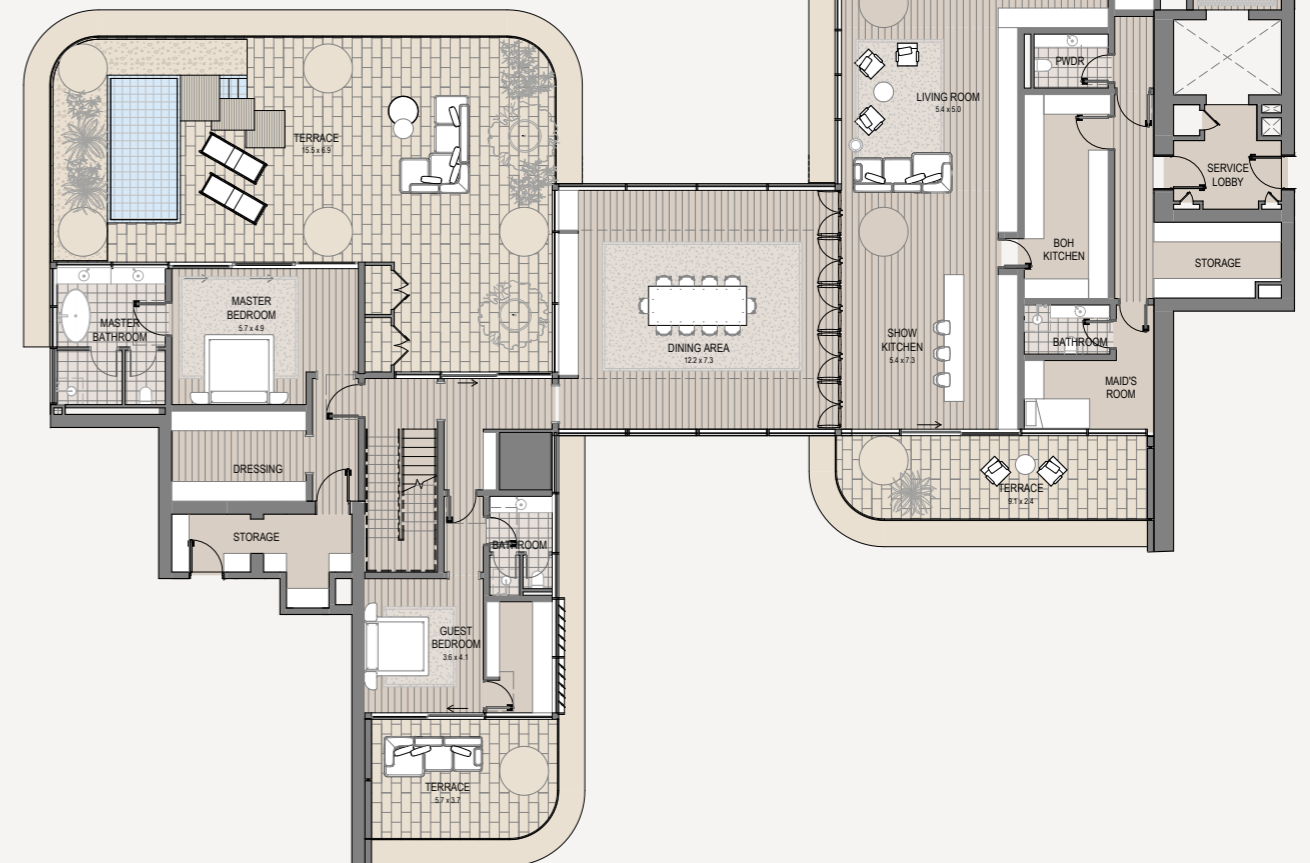

VELA VIENTO

Dorchester Collection
DUBAI

4 Bedroom Duplex - 1202

4 bedroom | 6 bathroom | 4 parking spaces

Internal area	6,318 sq.ft.
Terrace area	3,714 sq.ft.
Total area	10,032 sq.ft.

Upper Level Bedrooms

Lower Level Living & Family