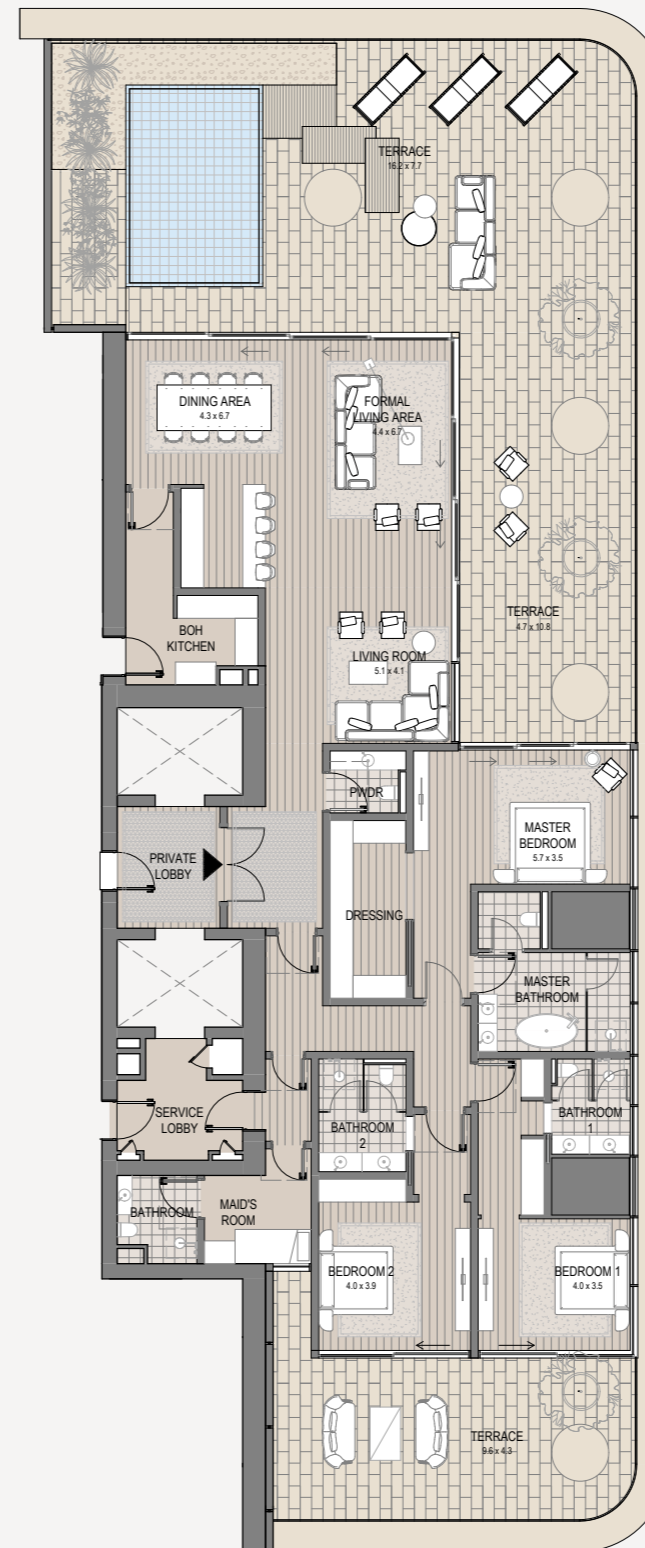

VELA VIENTO

Dorchester Collection
DUBAI

2 Bedroom - 902

2 bedroom | 3 bathroom | 2 parking spaces

Internal area	2,012 sq.ft.
Terrace area	840 sq.ft.
Total area	2,852 sq.ft.

The images, artist representations, amenities and interior decorations, finishes, appliances and furnishings contained in this brochure are provided for illustrative purposes only. Nothing in this brochure and/or any accompanying document and/or communication from OMNIYAT (whether verbal or in writing) constitutes a promise, representation and/ or warranty in any form whatsoever. OMNIYAT reserves the right to substitute at any time without notice all or parts of the materials, appliances, equipment, fixtures and other construction and design details specified herein with similar materials, appliances, equipment and/or fixtures of equal or better quality, determined at the sole discretion of OMNIYAT. All square footages and dimensions are approximate only and may be subject to change at any time without notice.

VELA VIENTO

Dorchester Collection
DUBAI

3 Bedroom - 904

3 bedroom | 5 bathroom | 3 parking spaces

Internal area	3,175 sq.ft.
Terrace area	2,336 sq.ft.
Total area	5,511 sq.ft.

The images, artist representations, amenities and interior decorations, finishes, appliances and furnishings contained in this brochure are provided for illustrative purposes only. Nothing in this brochure and/or any accompanying document and/or communication from OMNIYAT (whether verbal or in writing) constitutes a promise, representation and/ or warranty in any form whatsoever. OMNIYAT reserves the right to substitute at any time without notice all or parts of the materials, appliances, equipment, fixtures and other construction and design details specified herein with similar materials, appliances, equipment and/or fixtures of equal or better quality, determined at the sole discretion of OMNIYAT. All square footages and dimensions are approximate only and may be subject to change at any time without notice.