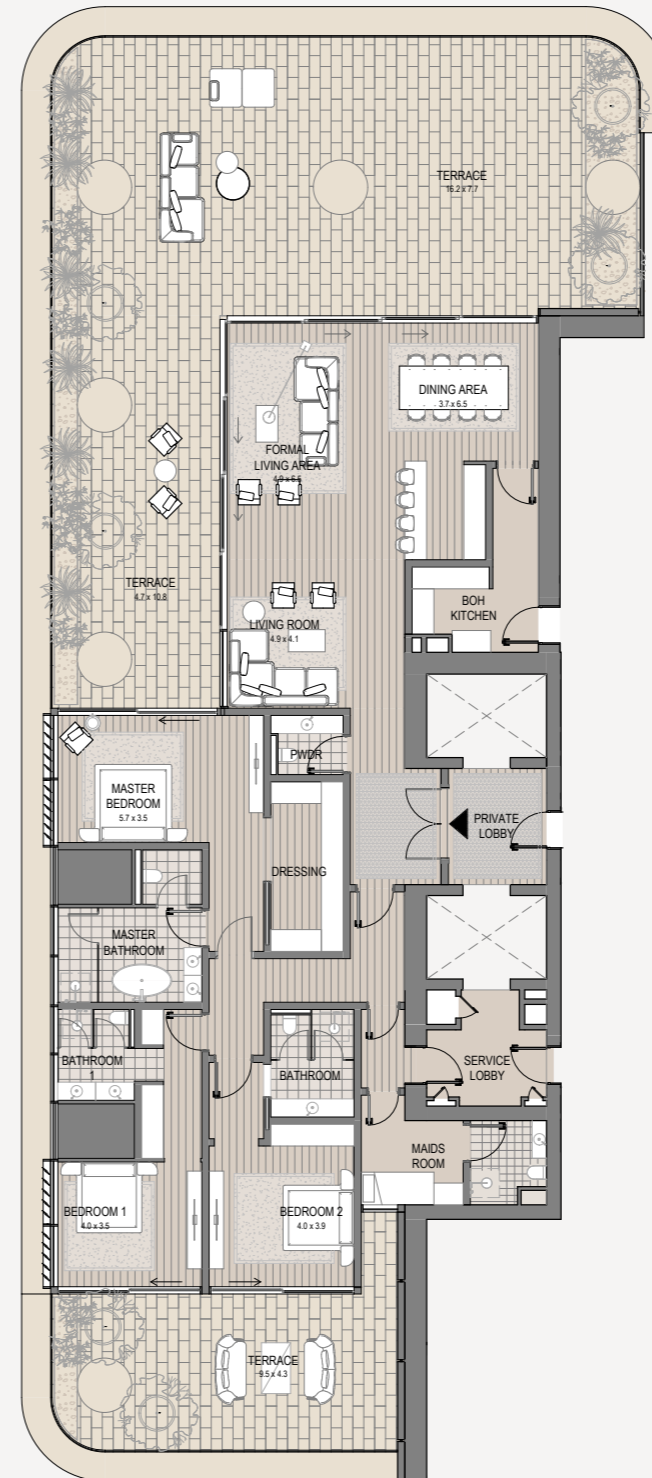

VELA VIENTO

Dorchester Collection
DUBAI

3 Bedroom - 403

3 bedroom | 5 bathroom | 3 parking spaces

Internal area	3,175 sq.ft.
Terrace area	2,336 sq.ft.
Total area	5,511 sq.ft.

The images, artist representations, amenities and interior decorations, finishes, appliances and furnishings contained in this brochure are provided for illustrative purposes only. Nothing in this brochure and/or any accompanying document and/or communication from OMNIYAT (whether verbal or in writing) constitutes a promise, representation and/ or warranty in any form whatsoever. OMNIYAT reserves the right to substitute at any time without notice all or parts of the materials, appliances, equipment, fixtures and other construction and design details specified herein with similar materials, appliances, equipment and/or fixtures of equal or better quality, determined at the sole discretion of OMNIYAT. All square footages and dimensions are approximate only and may be subject to change at any time without notice.