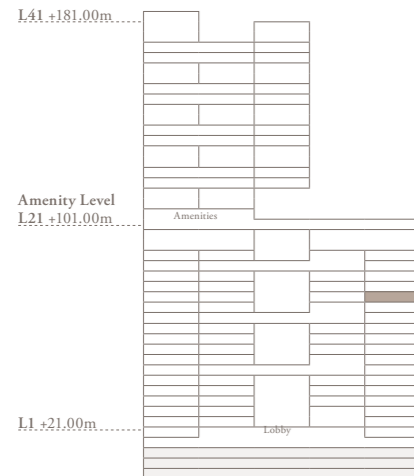

VELA VIENTO

)(*Dorchester Collection*
DUBAI

2 Bedroom + Study - 1401

2 bedroom | 4 bathroom | 2 parking spaces

Internal area	2,788 sq.ft.
Terrace area	1,184 sq.ft.
Total area	3,972 sq.ft.

The images, artist representations, amenities and interior decorations, finishes, appliances and furnishings contained in this brochure are provided for illustrative purposes only. Nothing in this brochure and/or any accompanying document and/or communication from OMNIYAT (whether verbal or in writing) constitutes a promise, representation and/ or warranty in any form whatsoever. OMNIYAT reserves the right to substitute at any time without notice all or parts of the materials, appliances, equipment, fixtures and other construction and design details specified herein with similar materials, appliances, equipment and/or fixtures of equal or better quality, determined at the sole discretion of OMNIYAT. All square footages and dimensions are approximate only and may be subject to change at any time without notice.