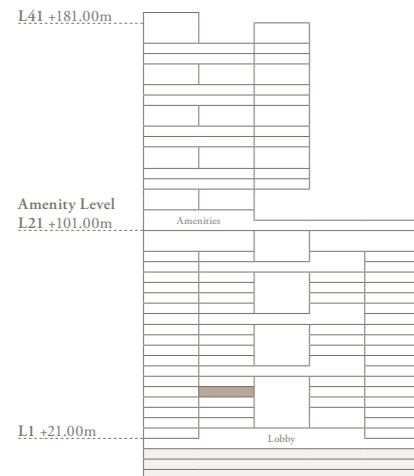

VELA VIENTO

Dorchester Collection
DUBAI

3 Bedroom - 503

3 bedroom | 5 bathroom | 3 parking spaces

Internal area	3,175 sq.ft.
Terrace area	2,336 sq.ft.
Total area	5,511 sq.ft.

The images, artist representations, amenities and interior decorations, finishes, appliances and furnishings contained in this brochure are provided for illustrative purposes only. Nothing in this brochure and/or any accompanying document and/or communication from OMNIYAT (whether verbal or in writing) constitutes a promise, representation and/ or warranty in any form whatsoever. OMNIYAT reserves the right to substitute at any time without notice all or parts of the materials, appliances, equipment, fixtures and other construction and design details specified herein with similar materials, appliances, equipment and/or fixtures of equal or better quality, determined at the sole discretion of OMNIYAT. All square footages and dimensions are approximate only and may be subject to change at any time without notice.