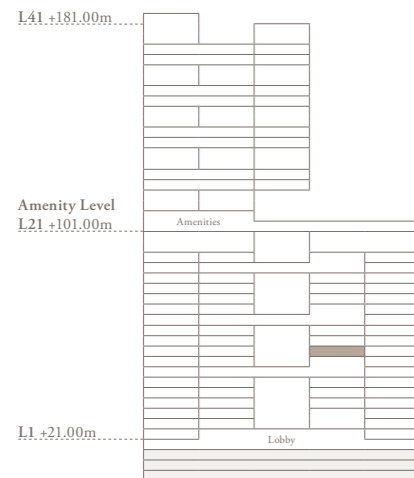

VELA VIENTO

Dorchester Collection
DUBAI

2 Bedroom - 902

2 bedroom | 3 bathroom | 2 parking spaces

Internal area	2,012 sq.ft.
Terrace area	840 sq.ft.
Total area	2,852 sq.ft.

The images, artist representations, amenities and interior decorations, finishes, appliances and furnishings contained in this brochure are provided for illustrative purposes only. Nothing in this brochure and/or any accompanying document and/or communication from OMNIYAT (whether verbal or in writing) constitutes a promise, representation and/ or warranty in any form whatsoever. OMNIYAT reserves the right to substitute at any time without notice all or parts of the materials, appliances, equipment, fixtures and other construction and design details specified herein with similar materials, appliances, equipment and/or fixtures of equal or better quality, determined at the sole discretion of OMNIYAT. All square footages and dimensions are approximate only and may be subject to change at any time without notice.