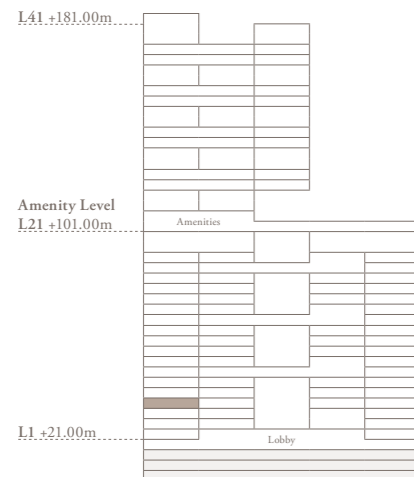

VELA VIENTO

Dorchester Collection
DUBAI

3 Bedroom - 404

3 bedroom | 5 bathroom | 3 parking spaces

Internal area	3,175 sq.ft.
Terrace area	2,336 sq.ft.
Total area	5,511 sq.ft.

The images, artist representations, amenities and interior decorations, finishes, appliances and furnishings contained in this brochure are provided for illustrative purposes only. Nothing in this brochure and/or any accompanying document and/or communication from OMNIYAT (whether verbal or in writing) constitutes a promise, representation and/ or warranty in any form whatsoever. OMNIYAT reserves the right to substitute at any time without notice all or parts of the materials, appliances, equipment, fixtures and other construction and design details specified herein with similar materials, appliances, equipment and/or fixtures of equal or better quality, determined at the sole discretion of OMNIYAT. All square footages and dimensions are approximate only and may be subject to change at any time without notice.