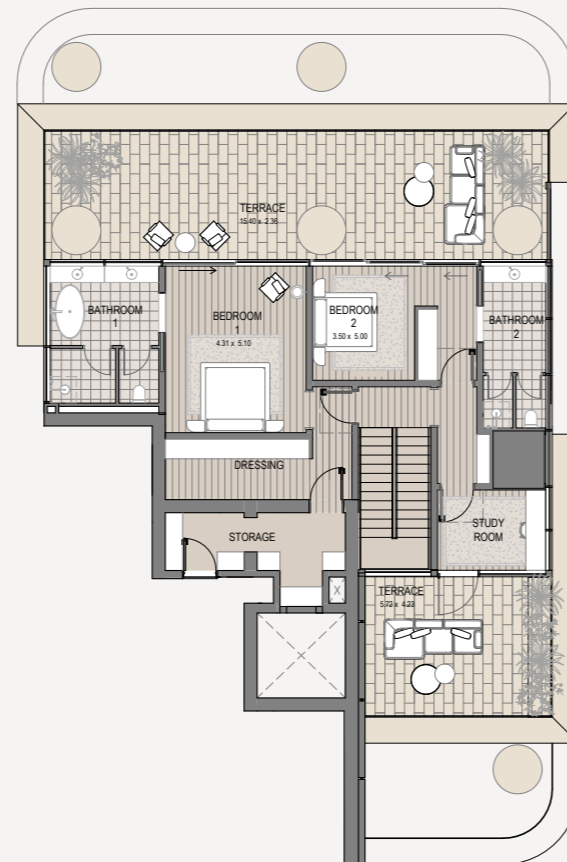

VELA VIENTO

Dorchester Collection
DUBAI

4 Bedroom Duplex - 1202

4 bedroom | 6 bathroom | 4 parking spaces

Internal area	6,318 sq.ft.
Terrace area	3,714 sq.ft.
Total area	10,032 sq.ft.

Upper Level Bedrooms

Lower Level Living & Family