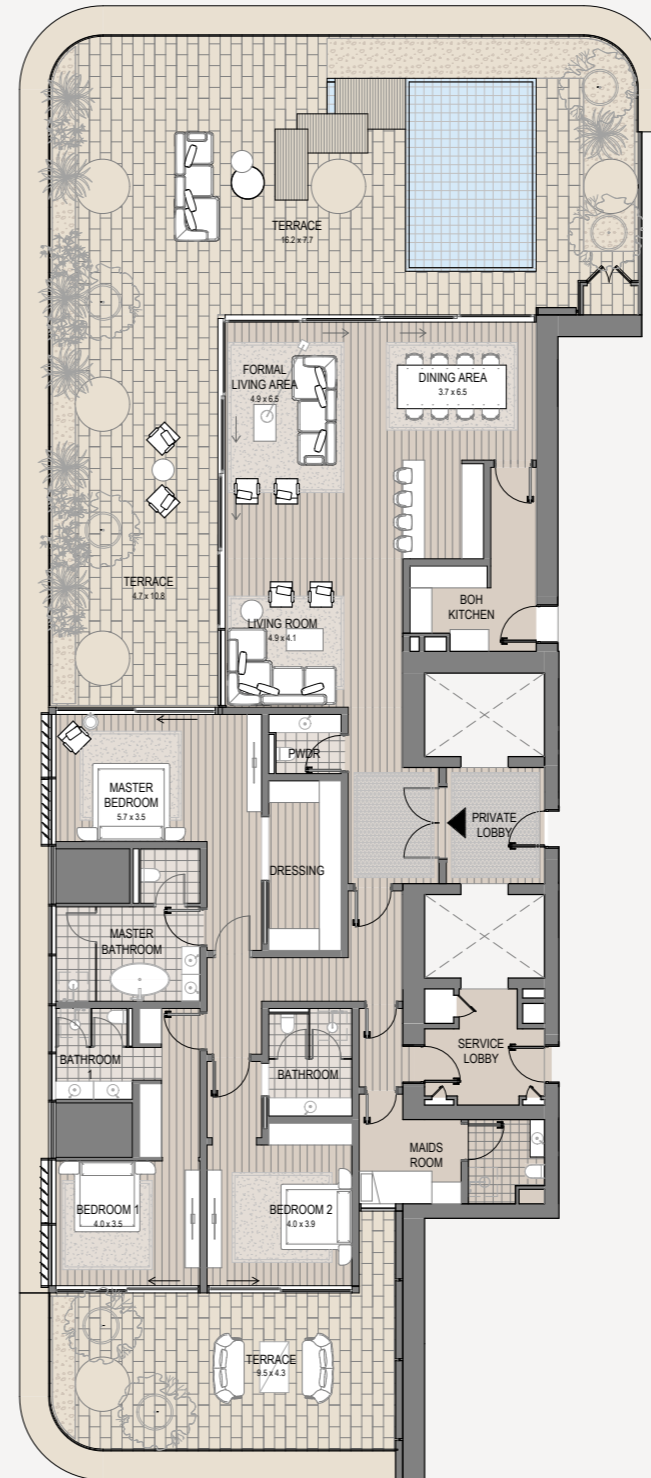

VELA VIENTO

Dorchester Collection
DUBAI

3 Bedroom - 1603

3 bedroom | 5 bathroom | 3 parking spaces

Internal area	3,175 sq.ft.
Terrace area	2,336 sq.ft.
Total area	5,511 sq.ft.

The images, artist representations, amenities and interior decorations, finishes, appliances and furnishings contained in this brochure are provided for illustrative purposes only. Nothing in this brochure and/or any accompanying document and/or communication from OMNIYAT (whether verbal or in writing) constitutes a promise, representation and/ or warranty in any form whatsoever. OMNIYAT reserves the right to substitute at any time without notice all or parts of the materials, appliances, equipment, fixtures and other construction and design details specified herein with similar materials, appliances, equipment and/or fixtures of equal or better quality, determined at the sole discretion of OMNIYAT. All square footages and dimensions are approximate only and may be subject to change at any time without notice.