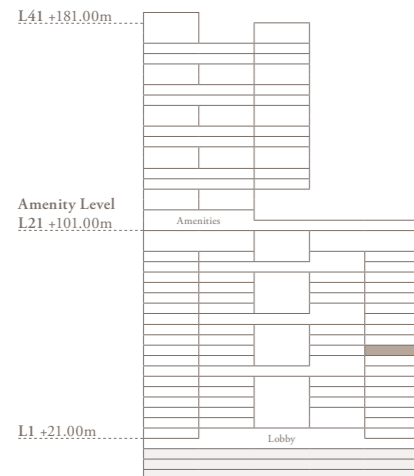

VELA VIENTO

)(*Dorchester Collection*
DUBAI

2 Bedroom + Study - 901

2 bedroom | 4 bathroom | 2 parking spaces

Internal area	2,788 sq.ft.
Terrace area	1,184 sq.ft.
Total area	3,972 sq.ft.

The images, artist representations, amenities and interior decorations, finishes, appliances and furnishings contained in this brochure are provided for illustrative purposes only. Nothing in this brochure and/or any accompanying document and/or communication from OMNIYAT (whether verbal or in writing) constitutes a promise, representation and/ or warranty in any form whatsoever. OMNIYAT reserves the right to substitute at any time without notice all or parts of the materials, appliances, equipment, fixtures and other construction and design details specified herein with similar materials, appliances, equipment and/or fixtures of equal or better quality, determined at the sole discretion of OMNIYAT. All square footages and dimensions are approximate only and may be subject to change at any time without notice.