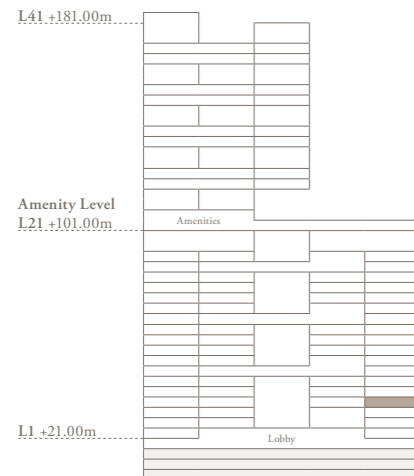

VELA VIENTO

)(*Dorchester Collection*
DUBAI

2 Bedroom + Study - 401

2 bedroom | 4 bathroom | 2 parking spaces

Internal area	2,788 sq.ft.
Terrace area	1,184 sq.ft.
Total area	3,972 sq.ft.

The images, artist representations, amenities and interior decorations, finishes, appliances and furnishings contained in this brochure are provided for illustrative purposes only. Nothing in this brochure and/or any accompanying document and/or communication from OMNIYAT (whether verbal or in writing) constitutes a promise, representation and/ or warranty in any form whatsoever. OMNIYAT reserves the right to substitute at any time without notice all or parts of the materials, appliances, equipment, fixtures and other construction and design details specified herein with similar materials, appliances, equipment and/or fixtures of equal or better quality, determined at the sole discretion of OMNIYAT. All square footages and dimensions are approximate only and may be subject to change at any time without notice.