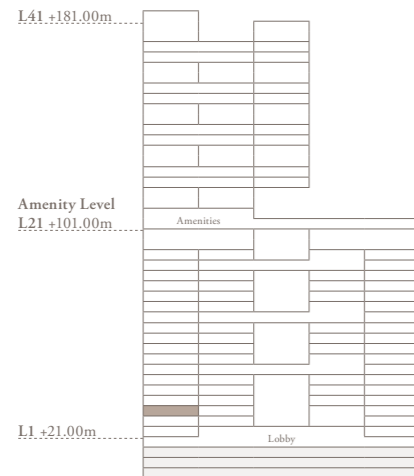

Internal area	3,272 sq.ft.
Terrace area	829 sq.ft.
Total area	4,101 sq.ft.

The images, artist representations, amenities and interior decorations, finishes, appliances and furnishings contained in this brochure are provided for illustrative purposes only. Nothing in this brochure and/or any accompanying document and/or communication from OMNIYAT (whether verbal or in writing) constitutes a promise, representation and/ or warranty in any form whatsoever. OMNIYAT reserves the right to substitute at any time without notice all or parts of the materials, appliances, equipment, fixtures and other construction and design details specified herein with similar materials, appliances, equipment and/or fixtures of equal or better quality, determined at the sole discretion of OMNIYAT. All square footages and dimensions are approximate only and may be subject to change at any time without notice.

VELA VIENTO

Dorchester Collection
DUBAI

3 Bedroom - 303

3 bedroom | 5 bathroom | 3 parking spaces

Internal area	3,175 sq.ft.
Terrace area	2,336 sq.ft.
Total area	5,511 sq.ft.

The images, artist representations, amenities and interior decorations, finishes, appliances and furnishings contained in this brochure are provided for illustrative purposes only. Nothing in this brochure and/or any accompanying document and/or communication from OMNIYAT (whether verbal or in writing) constitutes a promise, representation and/ or warranty in any form whatsoever. OMNIYAT reserves the right to substitute at any time without notice all or parts of the materials, appliances, equipment, fixtures and other construction and design details specified herein with similar materials, appliances, equipment and/or fixtures of equal or better quality, determined at the sole discretion of OMNIYAT. All square footages and dimensions are approximate only and may be subject to change at any time without notice.