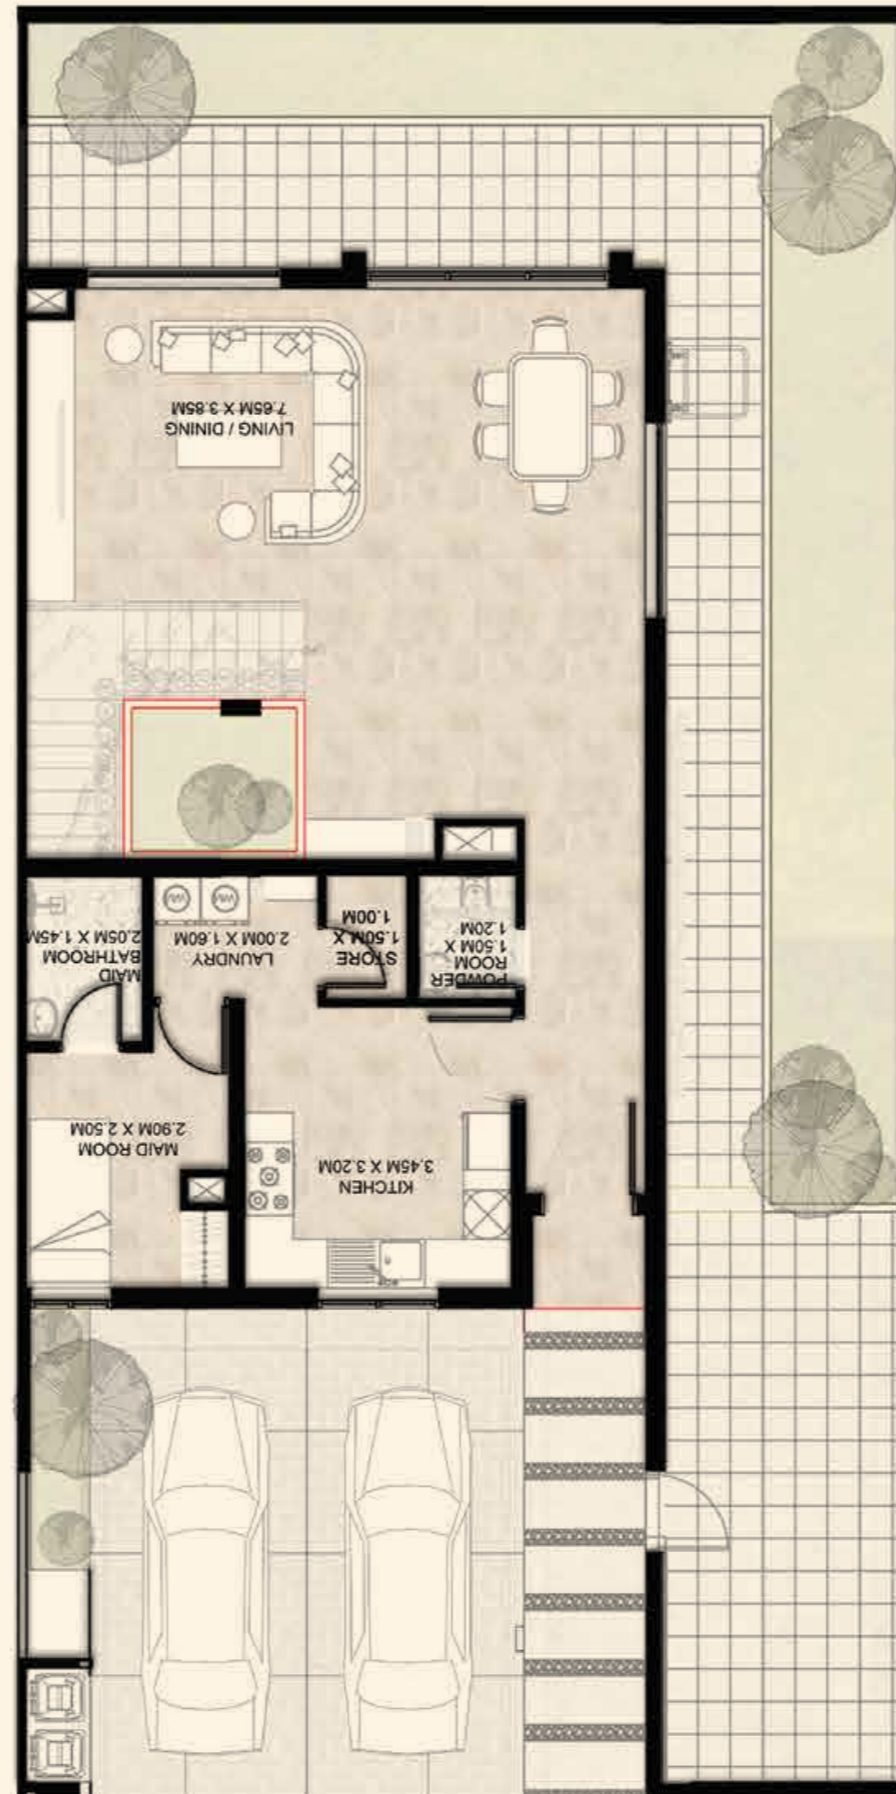

## Reem Villa E

- No of Rooms: 4
- Plot Area: 2,528 Sq. Ft. - 234.85 Sqm.
- Built-Up Area: 2,421 Sq. Ft. - 224.91 Sqm.

Ground floor

First floor