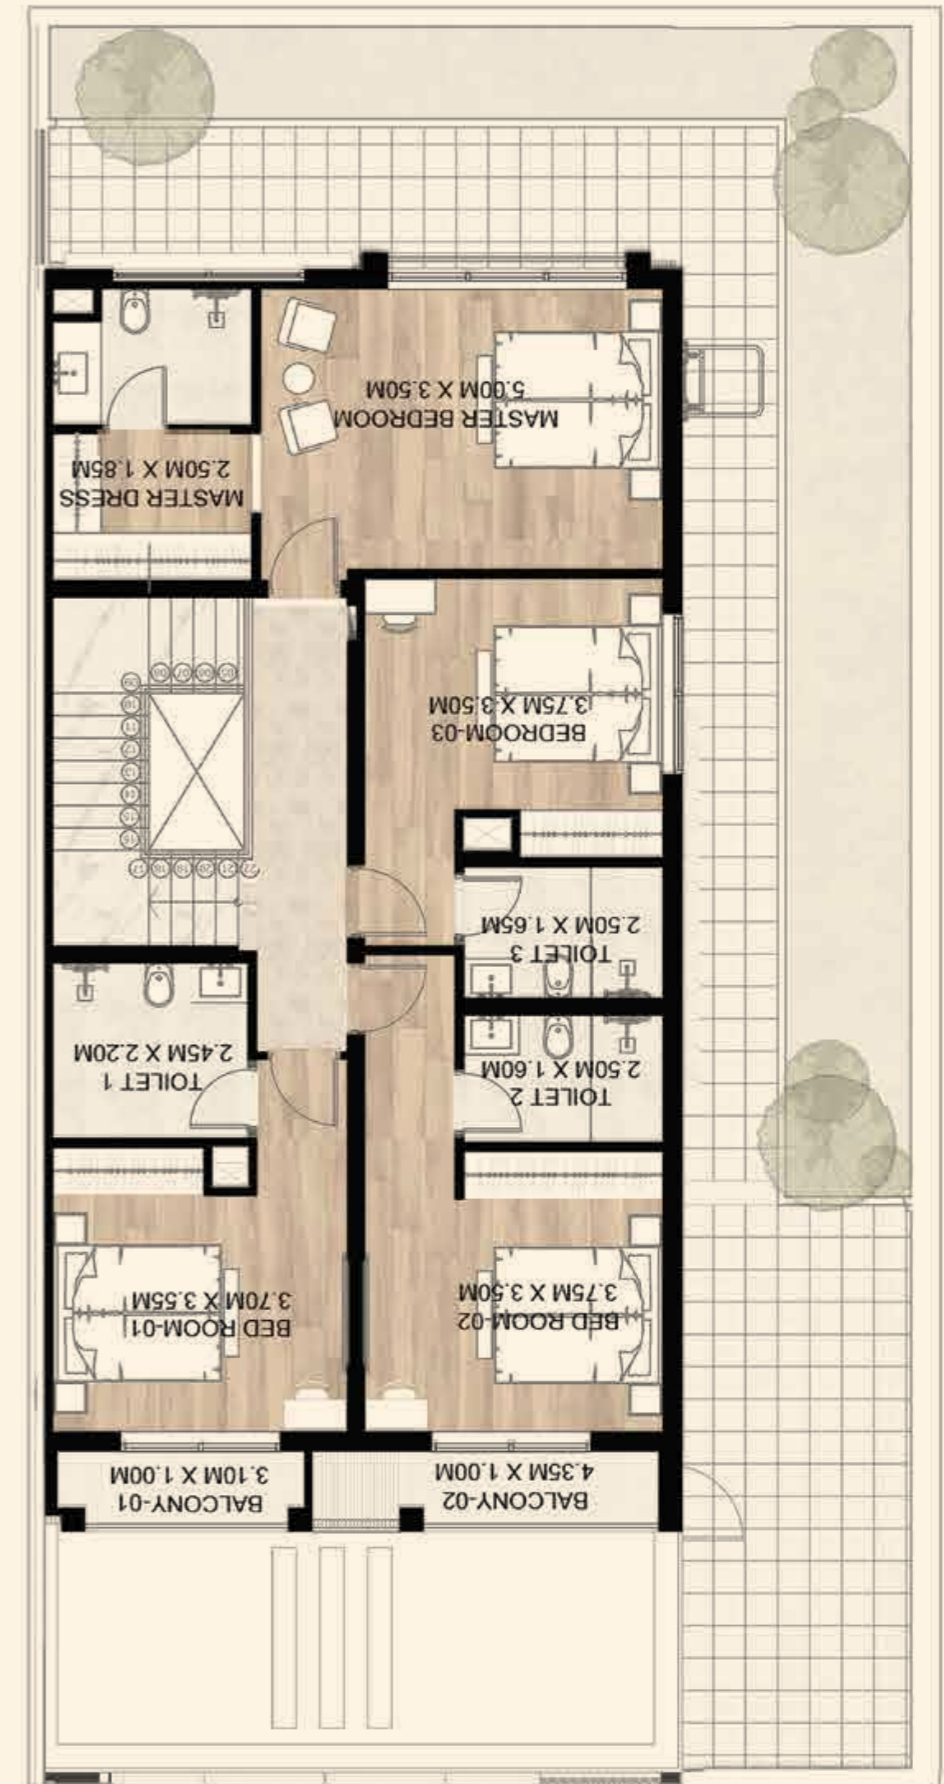

## Reem Villa E

- No of Rooms: 4
- Plot Area: 2,528 Sq. Ft. - 234.85 Sqm.
- Built-Up Area: 2,421 Sq. Ft. - 224.91 Sqm.

Ground floor

First floor