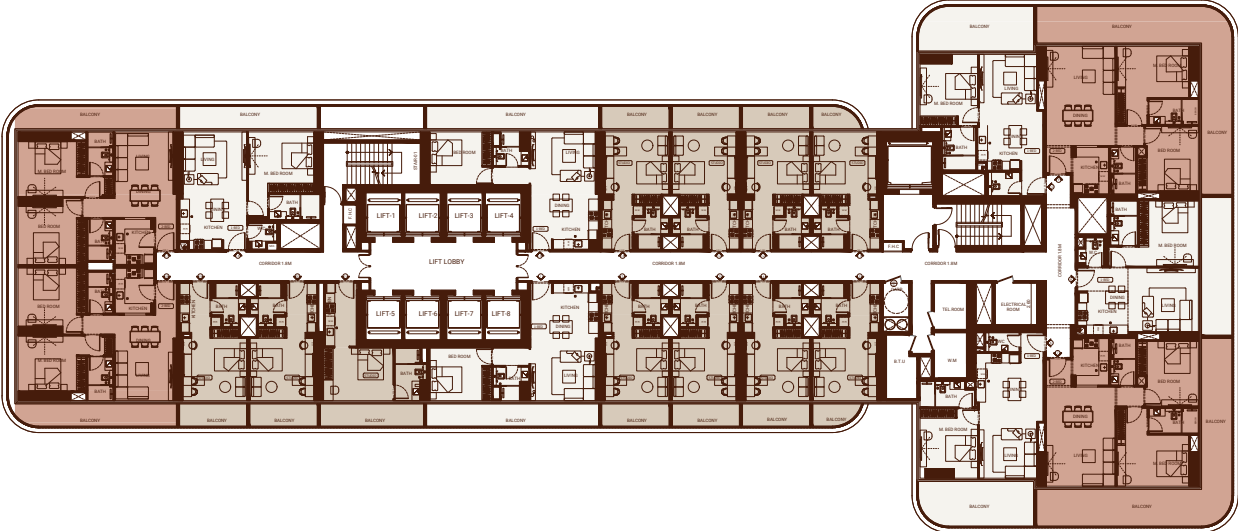

**بن غاطي هيل فيوز**  
**BINGHATTI HILLVIEWS**

**VIEW ANALYSIS**

SITE LOCATION : <https://maps.app.goo.gl/DD1tPhW8PMPXFo56>

SITE LOCATION : <https://maps.app.goo.gl/DD1tPhW8PMPXFo56>

HILLVIEWS • VIEW ANALYSIS

HILLVIEWS • VIEW ANALYSIS

MAIN ROAD  
DUBAI SCIENCE  
COMMUNITY PARK

NEIGHBOR  
PLOT

UMM SUQEIM  
ROAD

NEIGHBOR  
PLOT

MAIN ROAD  
DUBAI SCIENCE  
COMMUNITY PARK

NEIGHBOR  
PLOT

UMM SUQEIM  
ROAD

NEIGHBOR  
PLOT

بن غاطي  
BINGHATTI