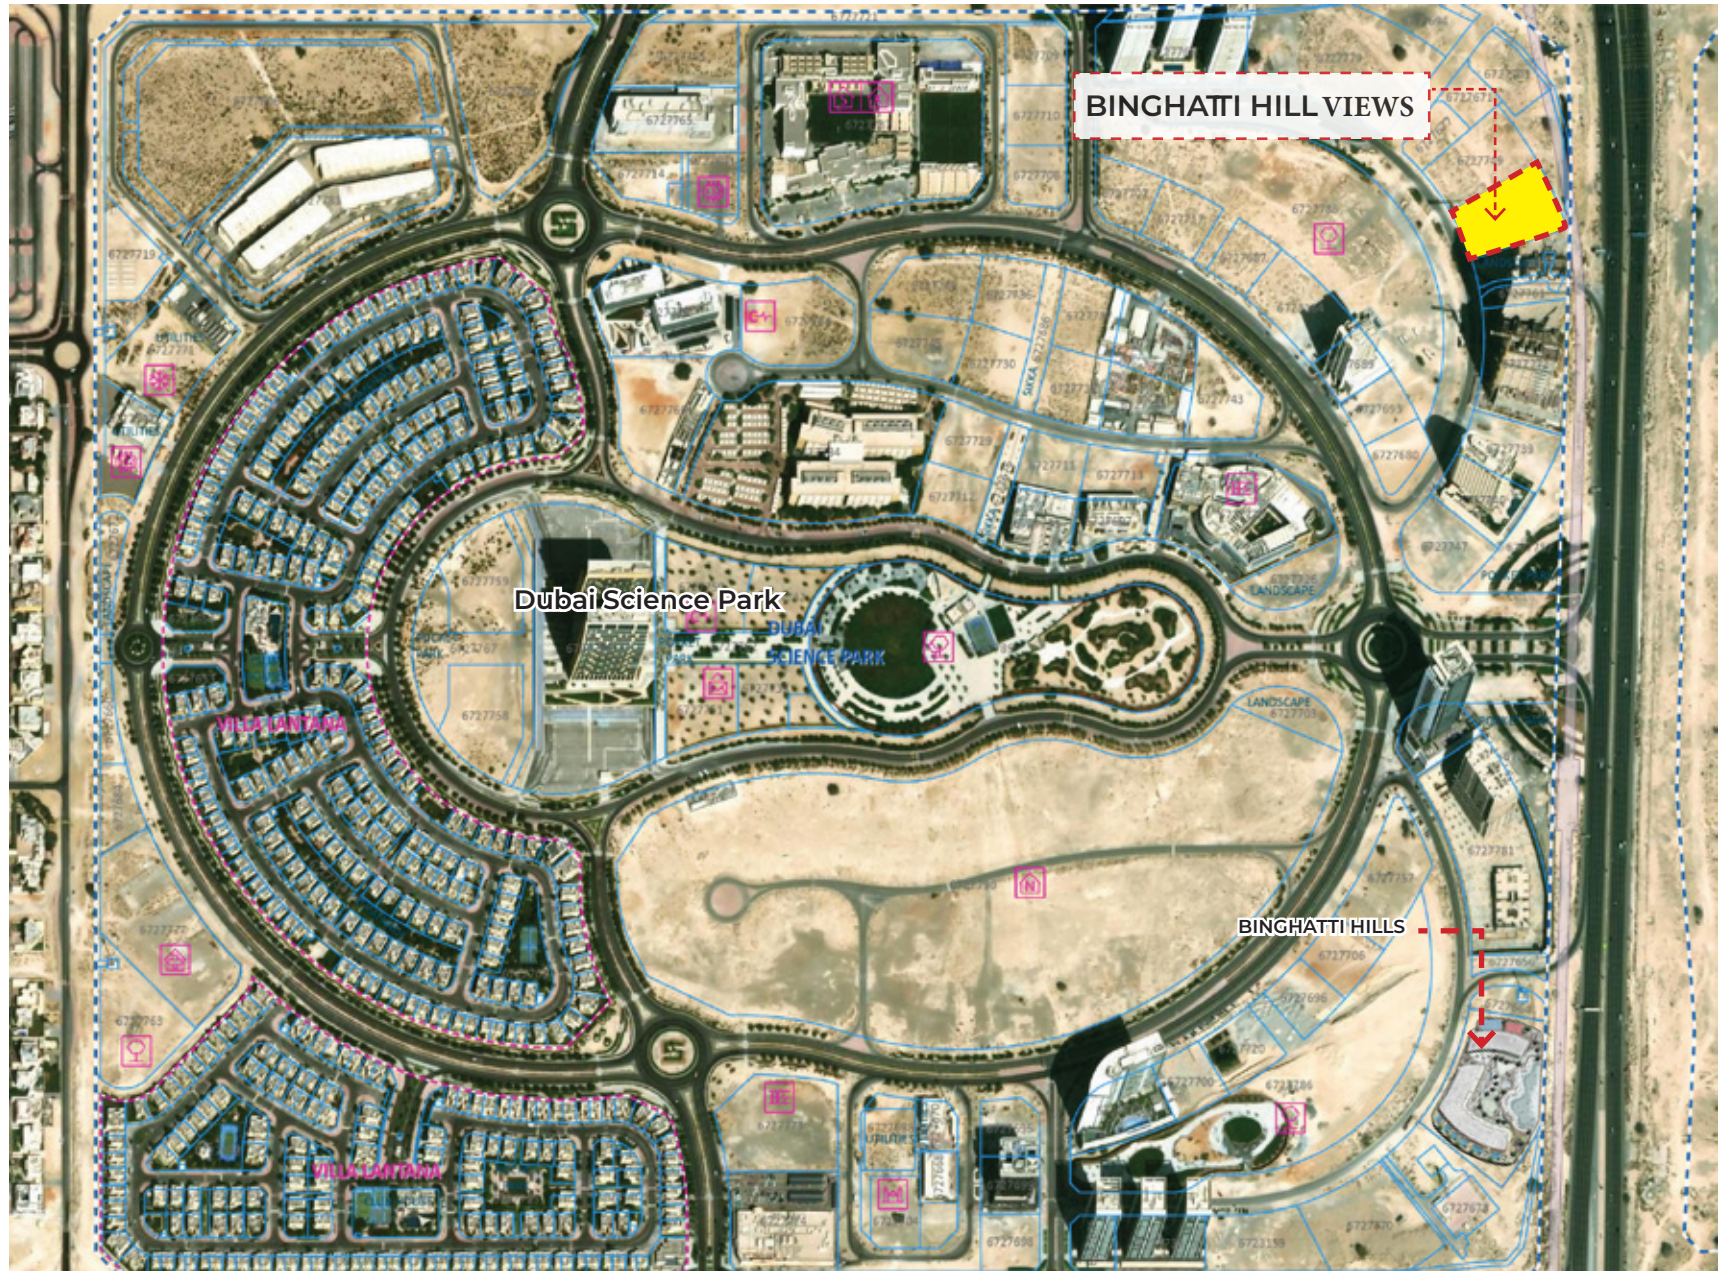

**بن غاطي هيل فيوز**  
**BINGHATTI HILLVIEWS**

**VIEW ANALYSIS**

SITE LOCATION : <https://maps.app.goo.gl/DD1tPhW8PMPXFo56>

SITE LOCATION : <https://maps.app.goo.gl/DD1tPhW8PMPXFo56>

HILLVIEWS • VIEW ANALYSIS

HILLVIEWS • VIEW ANALYSIS

MAIN ROAD  
DUBAI SCIENCE  
COMMUNITY PARK

NEIGHBOR  
PLOT

UMM SUQEIM  
ROAD

NEIGHBOR  
PLOT

MAIN ROAD  
DUBAI SCIENCE  
COMMUNITY PARK

NEIGHBOR  
PLOT

UMM SUQEIM  
ROAD

NEIGHBOR  
PLOT

بن غاطي  
BINGHATTI